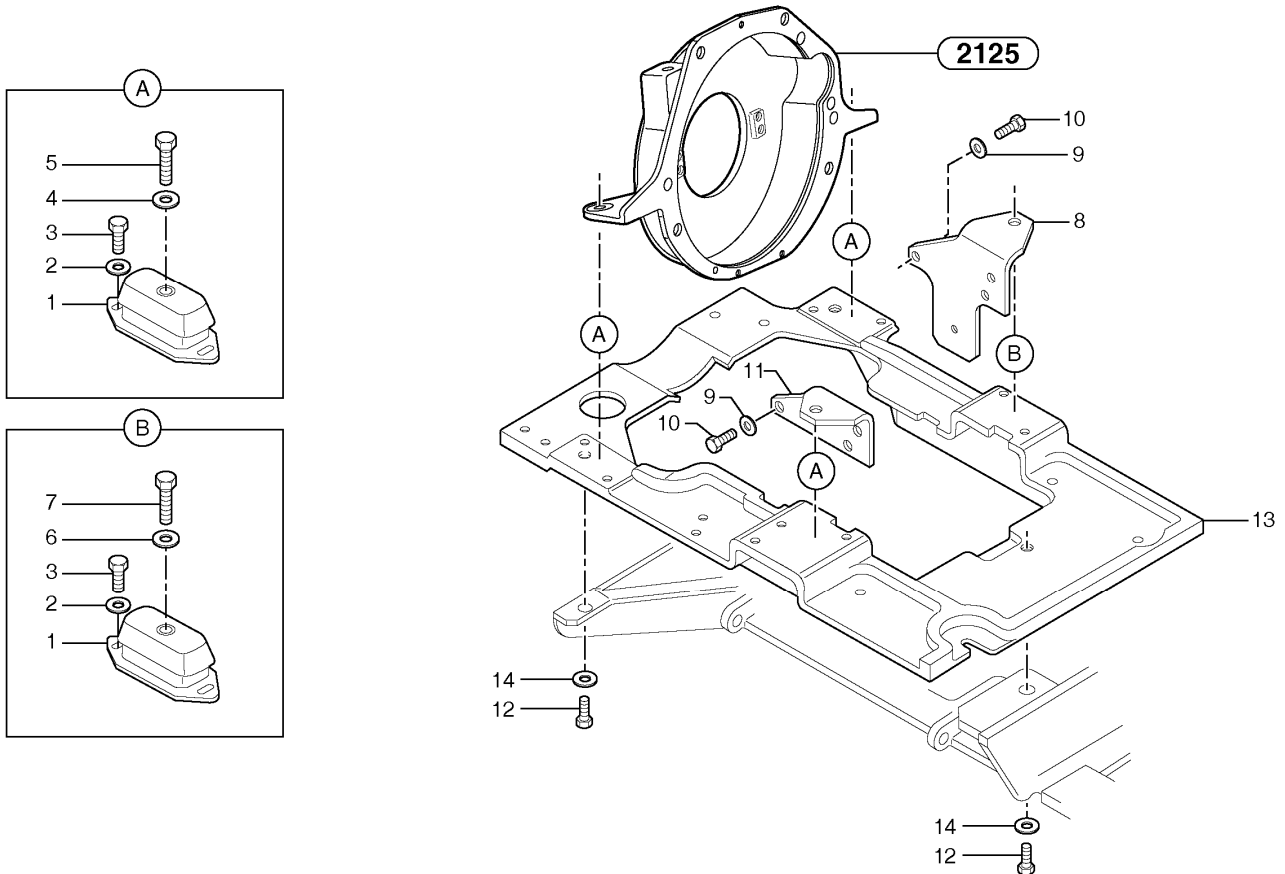

Thank you so much for reading

Date: 2013/11/25	Image id: 218Z1	Catalogue: 10018	Model: EC15B XT
Brand: Volvo	Serial: 25151-40000	Group/Section: 218/100	Title: Engine mounts

Q1-Q5	Option	Option description	
Q1 272.25151			
Q2 272.40151			