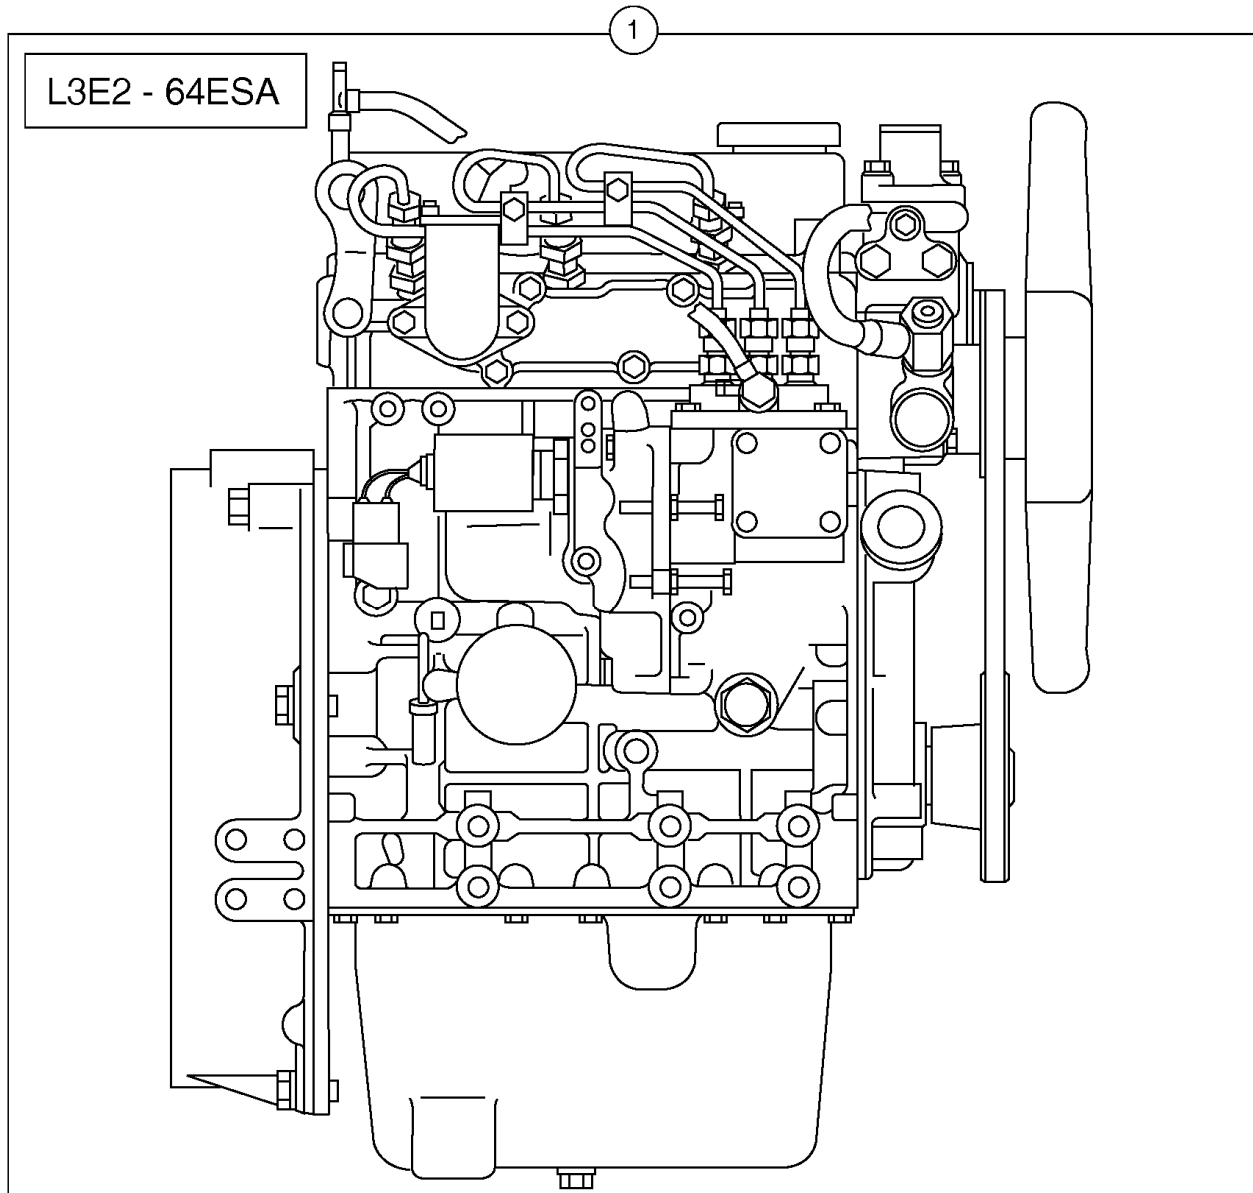

Date: 2013/11/24	Image id: 210Z1	Catalogue: 10018	Model: EC15B XT
Brand: Volvo	Serial: 25151-40000	Group/Section: 210/100	Title: Equipped engine L3E2-64ESA

Q1-Q5	Option	Option description	
Q1.			
Q2.			

Pos	Part	Q1	Q2	Q3	Q4	Q5	PS	Kit	Description	Option(s)	Remark
1	VOE11800860	1	1						Engine		L3E2-64ESA

Date: 2013/11/24	Image id: 210NZ1	Catalogue: 10018	Model: EC15B XT
Brand: Volvo	Serial: 25151-40000	Group/Section: 210/200	Title: Equipped engine L3E-W264ESA