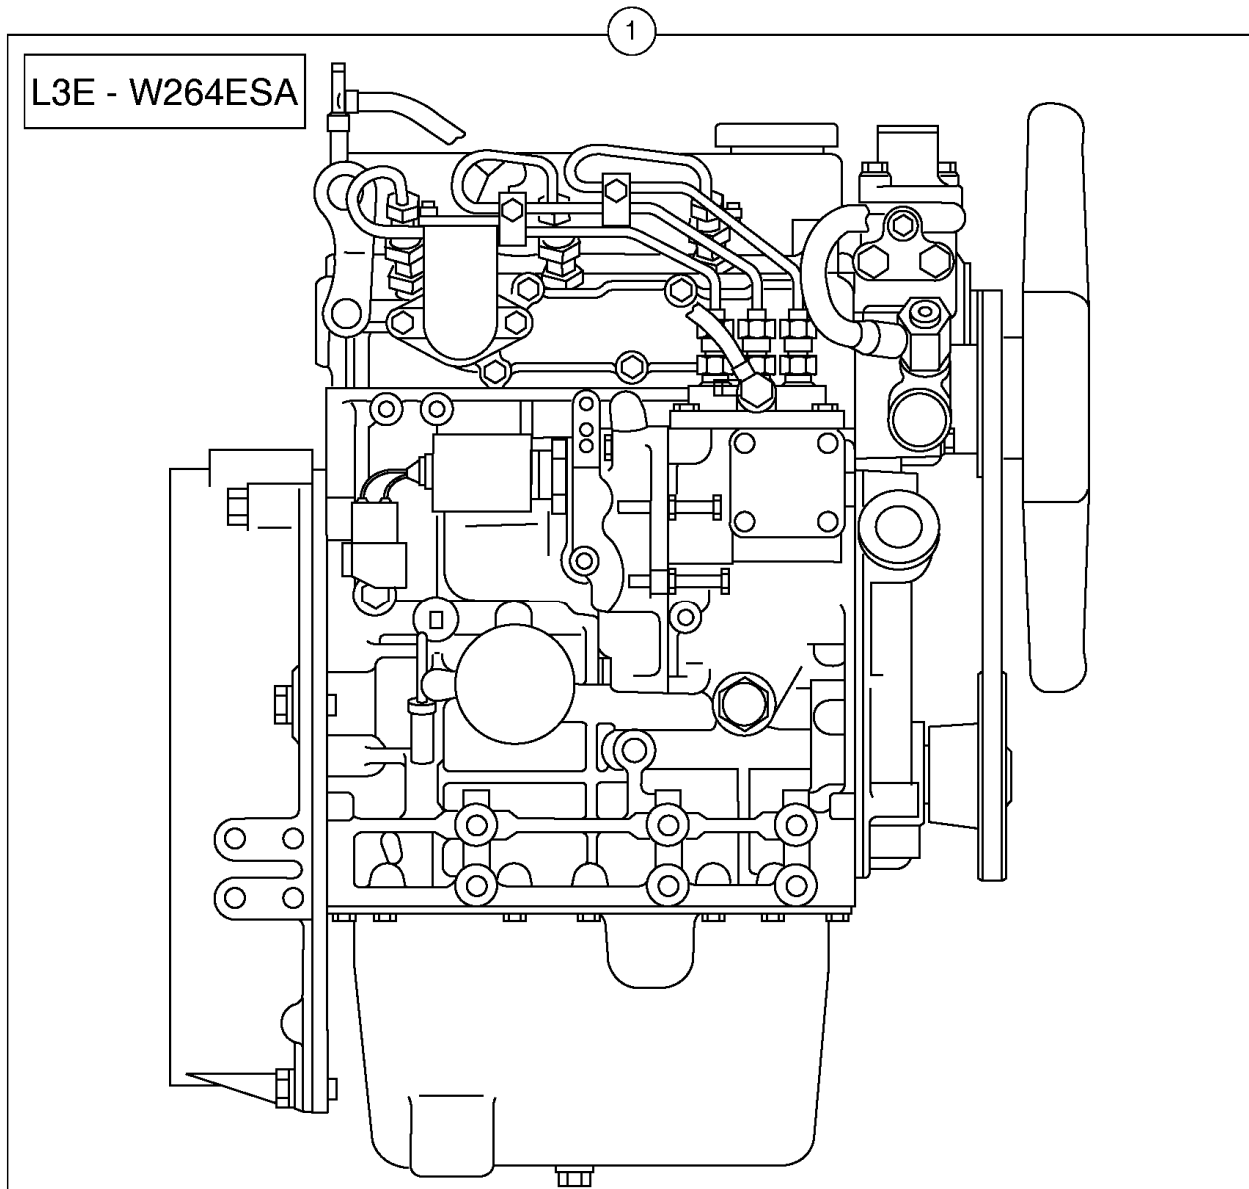

Date: 2013/11/24	Image id: 210Z1	Catalogue: 10018	Model: EC15B XT
Brand: Volvo	Serial: 25151-40000	Group/Section: 210/100	Title: Equipped engine L3E2-64ESA

Q1-Q5	Option	Option description	
Q1.			
Q2.			

Pos	Part	Q1	Q2	Q3	Q4	Q5	PS	Kit	Description	Option(s)	Remark
1	VOE11800860	1	1						Engine		L3E2-64ESA

Date: 2013/11/24	Image id: 210NZ1	Catalogue: 10018	Model: EC15B XT
Brand: Volvo	Serial: 25151-40000	Group/Section: 210/200	Title: Equipped engine L3E-W264ESA

Q1-Q5	Option	Option description	
Q1 .			
Q2 .			

Pos	Part	Q1	Q2	Q3	Q4	Q5	PS	Kit	Description	Option(s)	Remark
1	VOE11800862	1	1						Engine		L3E-W264ESA

Date: 2013/11/25	Image id: 210PZ1	Catalogue: 10018	Model: EC15B XT
Brand: Volvo	Serial: 25151-40000	Group/Section: 210/300	Title: Engine gasket kit