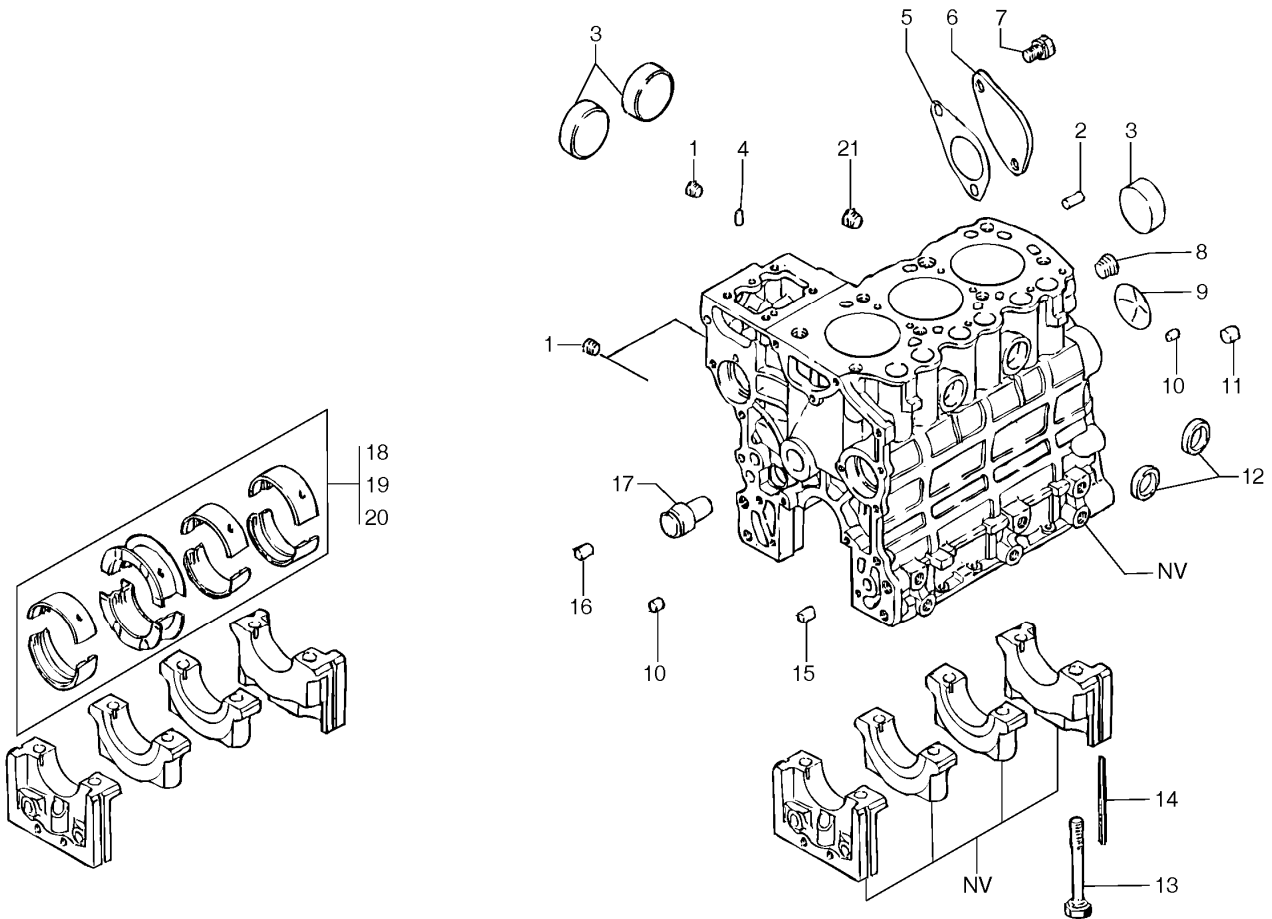

Thank you very much for reading.

Enter the link into your browser.

The full manual is available for immediate download.

<https://www.ebooklibonline.com>

Date: 2013/11/25	Image id: 211Z1	Catalogue: 10018	Model: EC15B XT
Brand: Volvo	Serial: 25151-40000	Group/Section: 211/100	Title: Cylinder head

Q1-Q5	Option	Option description	
Q1 272.25151			
Q2 272.40151			

Pos	Part	Q1	Q2	Q3	Q4	Q5	PS	Kit	Description	Option(s)	Remark
1	PJ7417039	1	1						Cylinder head		L3E2-64ESA
1	PJ7412995	1	1						Cylinder head		L3E-W264ESA
2	PJ7410611	6	6						•Giude		
3	PJ7410609	3	3						•Sealing		
4	PJ7410577	1	1						•Plug		
5	PJ7410587	3	3						Bolt		
6	PJ7417085	8	8						Bolt		
7	PJ7410691	1	1						Plug		
8	PJ7415738	1	1						Cyl Head Gasket		
9	PJ7418418	1	1						Cover		
10		1	1				NS		•Nipple		
11	PJ7412914	1	1						•Seal		
12	PJ7410097	2	2				SS		Screw		
13	PJ7410599	2	2						Nut		
14	PJ7410123	2	2				SS		Washer		
15	PJ7410665	1	1						Tube		
16	PJ11712227	1	1						Filler cap		
17	PJ7410628	2	2				OP		Support		

Date: 2013/11/25	Image id: 212Z1	Catalogue: 10018	Model: EC15B XT
Brand: Volvo	Serial: 25151-40000	Group/Section: 212/100	Title: Cylinder block

Q1-Q5	Option	Option description	
Q1 272.25151			
Q2 272.40151			