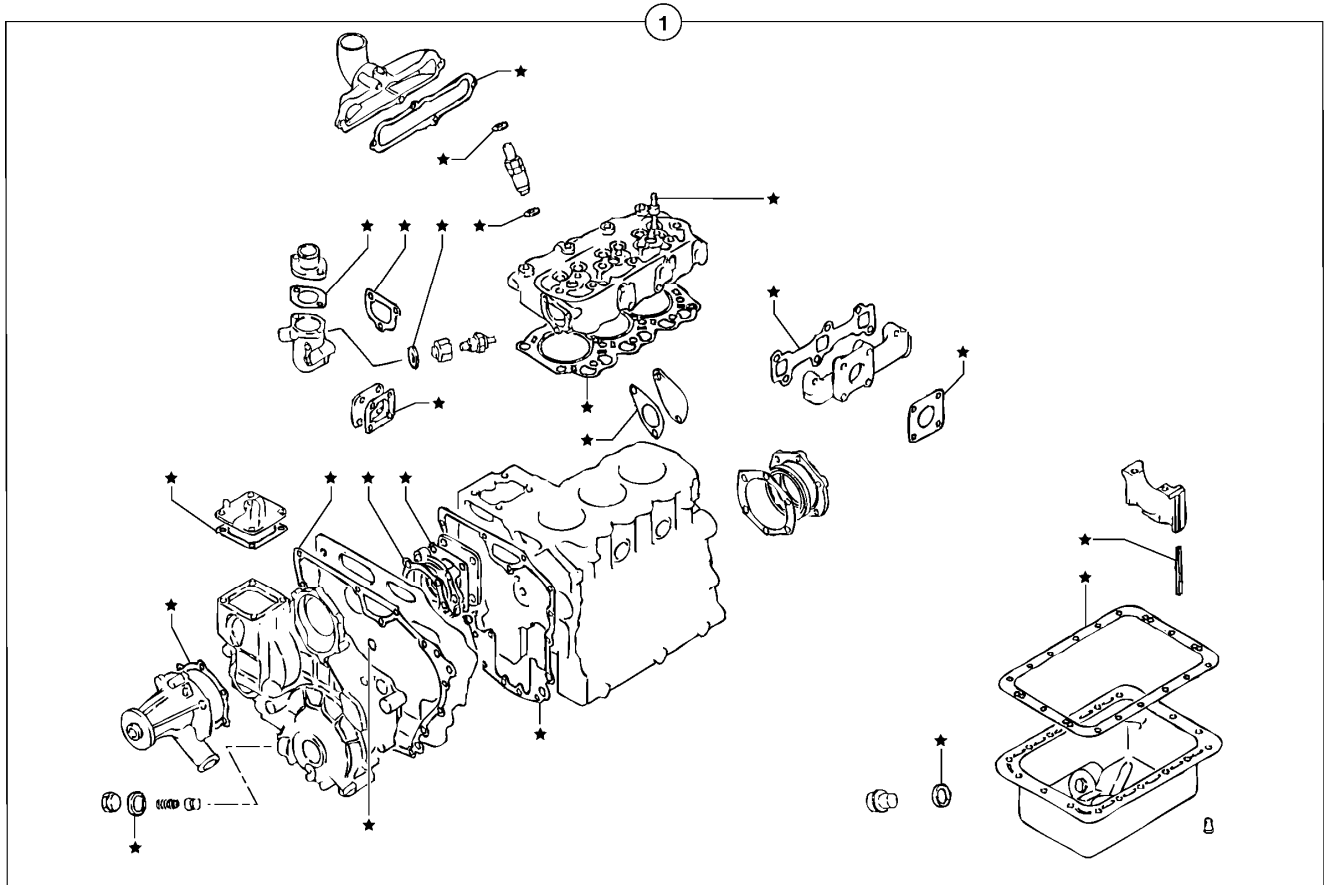

Date: 2013/11/25	Image id: 210PZ1	Catalogue: 10018	Model: EC15B XT
Brand: Volvo	Serial: 25151-40000	Group/Section: 210/300	Title: Engine gasket kit

Q1-Q5	Option	Option description	
Q1 272.25151			
Q2 272.40151			

Pos	Part	Q1	Q2	Q3	Q4	Q5	PS	Kit	Description	Option(s)	Remark
1	PJ7418513	1	1						Seal kit