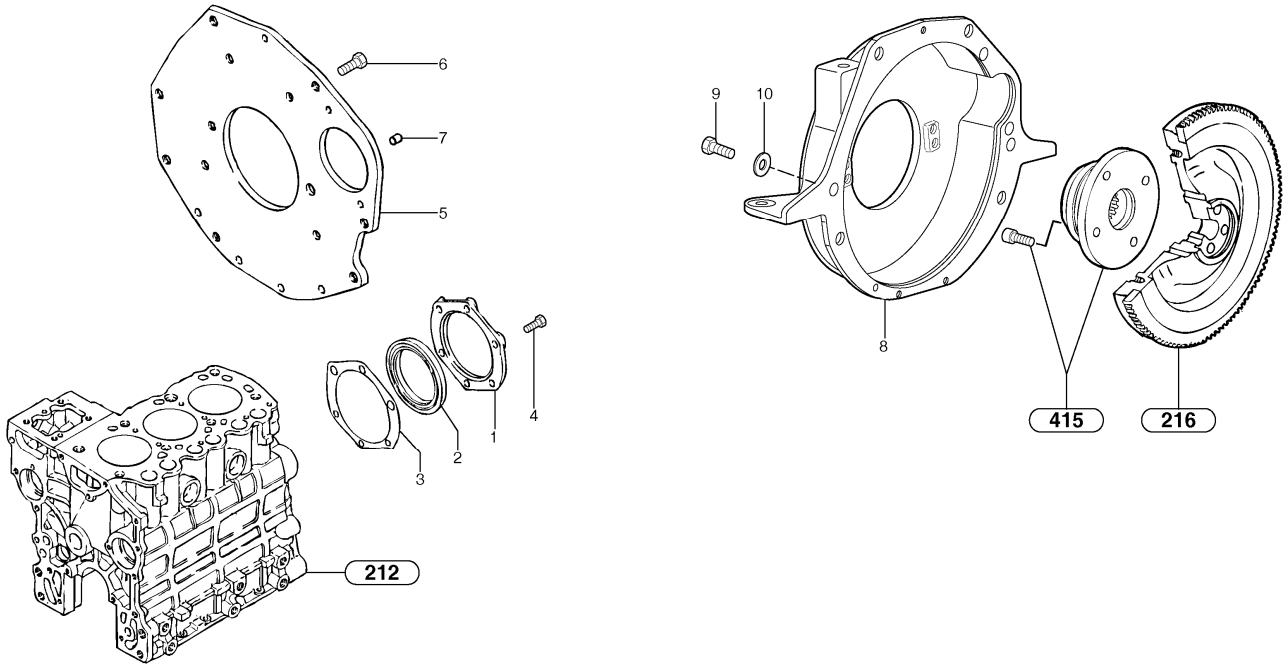

Date: 2013/11/25	Image id: 2125Z1	Catalogue: 10018	Model: EC15B XT
Brand: Volvo	Serial: 25151-40000	Group/Section: 212/500	Title: Flywheel housing

Q1-Q5	Option	Option description	
Q1 272.25151			
Q2 272.40151			
Q3 11809178			

Pos	Part	Q1	Q2	Q3	Q4	Q5	PS	Kit	Description	Option(s)	Remark
1	PJ7410615	1	1	1					Flange		
2	PJ7410585	1	1	1					Seal		
3	PJ7410626	1	1	1					Seal		
4	PJ4380032	6	6	6					Screw		
5		1	1	1			NS		Plate		
6	PJ7416472	6	6	6					Attachment kit		
7	PJ7412990	1	1	1					Centraliser		
8	PJ3810791	1	1						Flywheel housing		
9	PJ4380172	6	6						Screw		HM12X20
10	VOE955897	6	6						Washer		13x24x2