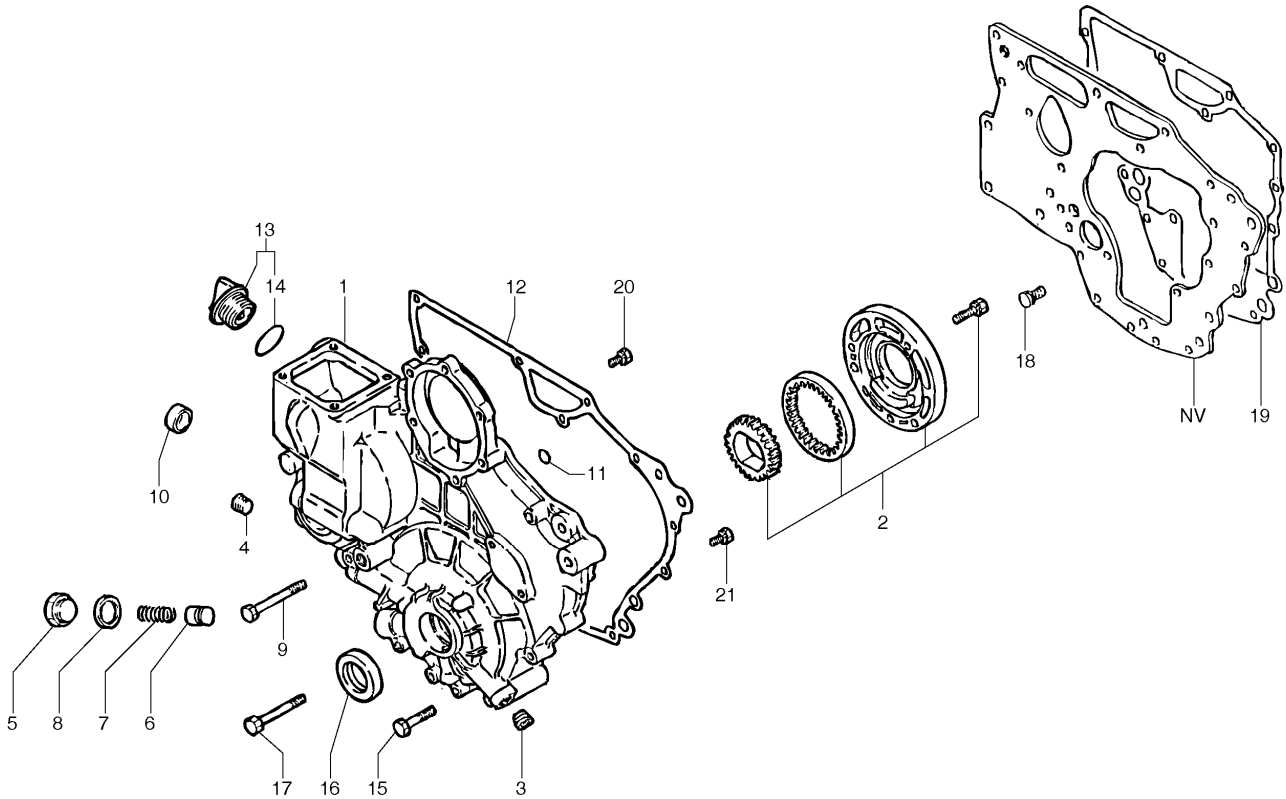

Date: 2013/11/24	Image id: 215Z1	Catalogue: 10017	Model: EC15B XR
Brand: Volvo	Serial: 10151-99999	Group/Section: 215/100	Title: Timing gear casing

Q1-Q5	Option	Option description	
Q1 272.10151			
Q2 11809178			

Pos	Part	Q1	Q2	Q3	Q4	Q5	PS	Kit	Description	Option(s)	Remark
1	PJ7415741	1							Oil Pan		
1	VOE15043467		1						Gear housing		
2		1							•Oil pump		See ref 221/100
3	PJ7410408	1	1						•Plug		
4	PJ7410691	1	1						•Plug		
5	PJ7410579	1	1						•Plug		
6	PJ7410047	1	1						•Plunger		
7	PJ7410659	1	1						•Spring		
8	PJ11715851	1	1						•Seal		
9	PJ7410594	1	1						Screw		
10	PJ7410627	1	1						Plug		
11	PJ7410603	2	2						O-ring		
12	PJ7418368	1	1						Seal