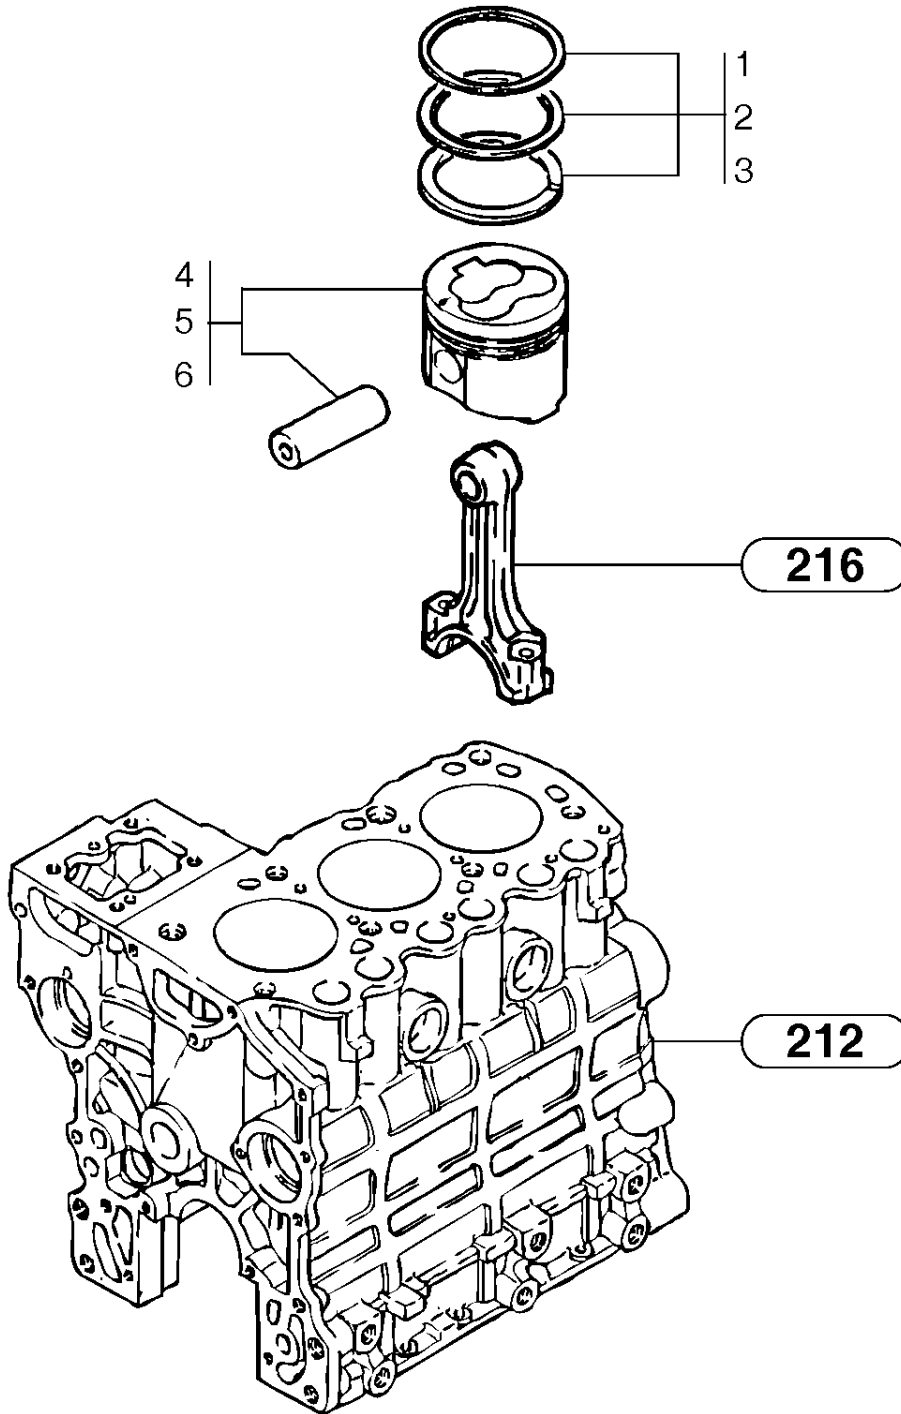

Date: 2013/11/24	Image id: 213NZ1	Catalogue: 10017	Model: EC15B XR
Brand: Volvo	Serial: 10151-99999	Group/Section: 213/200	Title: Pistons L3E-W264ESA

Q1-Q5	Option	Option description	
Q1.