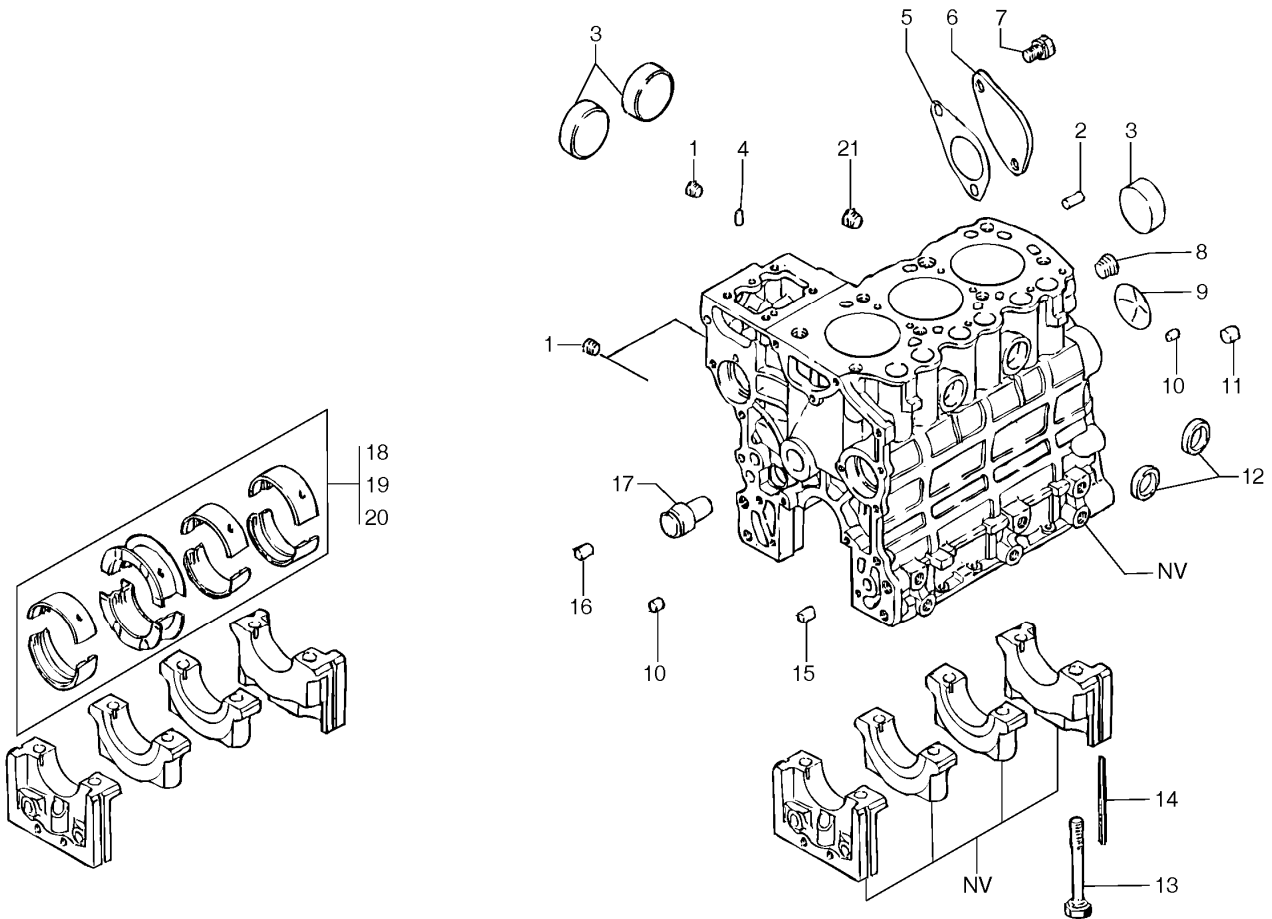

Thank you very much for reading.

Enter the link into your browser.

The full manual is available for immediate download.

**<https://www.ebooklibonline.com>**

Date: <b>2013/11/24</b>	Image id: <b>211Z1</b>	Catalogue: <b>10017</b>	Model: <b>EC15B XR</b>
Brand: <b>Volvo</b>	Serial: <b>10151-99999</b>	Group/Section: <b>211/100</b>	Title: <b>Cylinder head</b>

Q1-Q5	Option	Option description	
Q1 272.10151			
Q2 11809178			

Pos	Part	Q1	Q2	Q3	Q4	Q5	PS	Kit	Description	Option(s)	Remark
1	PJ7417039	1							Cylinder head		L3E2-64ESA
1	PJ7412995	1							Cylinder head		L3E-W264ESA
1	VOE15043474		1						Cylinder head		L3E-W464ESA
2	PJ7410611	6	6						•Guide		
3	PJ7410609	3							•Sealing		
4	PJ7410577	1							•Plug		
5	PJ7410587	3	3						Bolt		
6	PJ7417085	8	8						Bolt		
7	PJ7410691	1	1						Plug		
8	PJ7415738	1	1						Cyl Head Gasket		
9	PJ7418418	1							Cover		
10		1					NS		•Nipple		
11	PJ7412914	1							•Seal		
12	PJ7410097	2					SS		Screw		
13	PJ7410599	2	2						Nut		
14	PJ7410123	2					SS		Washer		
15	PJ7410665	1	1						Tube		
16	PJ11712227	1	1						Filler cap		
17	PJ7410628	2	2				OP		Support		

Date: <b>2013/11/24</b>	Image id: <b>212Z1</b>	Catalogue: <b>10017</b>	Model: <b>EC15B XR</b>
Brand: <b>Volvo</b>	Serial: <b>10151-99999</b>	Group/Section: <b>212/100</b>	Title: <b>Cylinder block</b>

Q1-Q5	Option	Option description	
Q1 272.10151			
Q2 11809178			