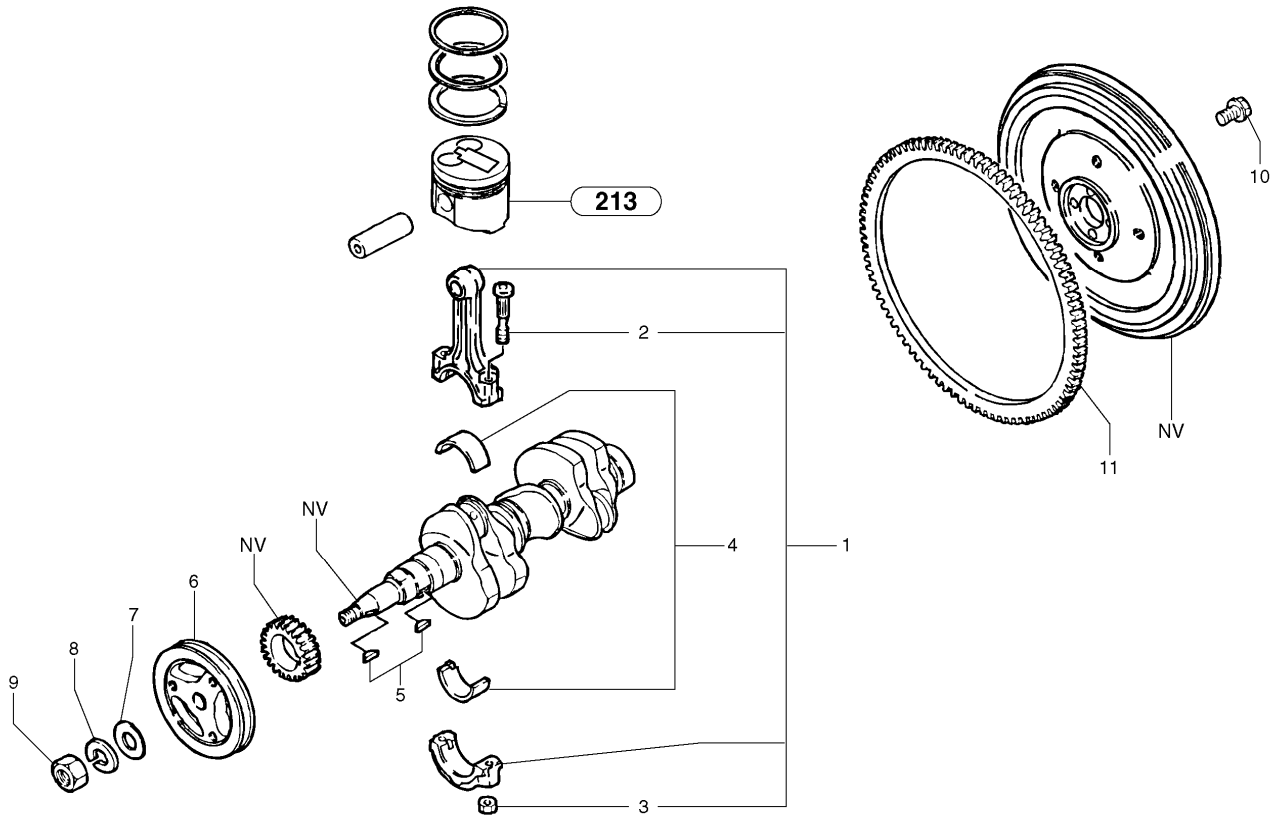

**Thank you so much for reading**

10	PJ7410589	4	4				SS		Screw		
11	PJ7410588	1	4						Tooth Wheel		

Date: <b>2013/11/24</b>	Image id: <b>216AX1</b>	Catalogue: <b>10003</b>	Model: <b>EC15 XT</b>
Brand: <b>Volvo</b>	Serial: <b>10151-99999</b>	Group/Section: <b>216/200</b>	Title: <b>Connecting rods L3E2-63ESA,ENG 65215 -</b>