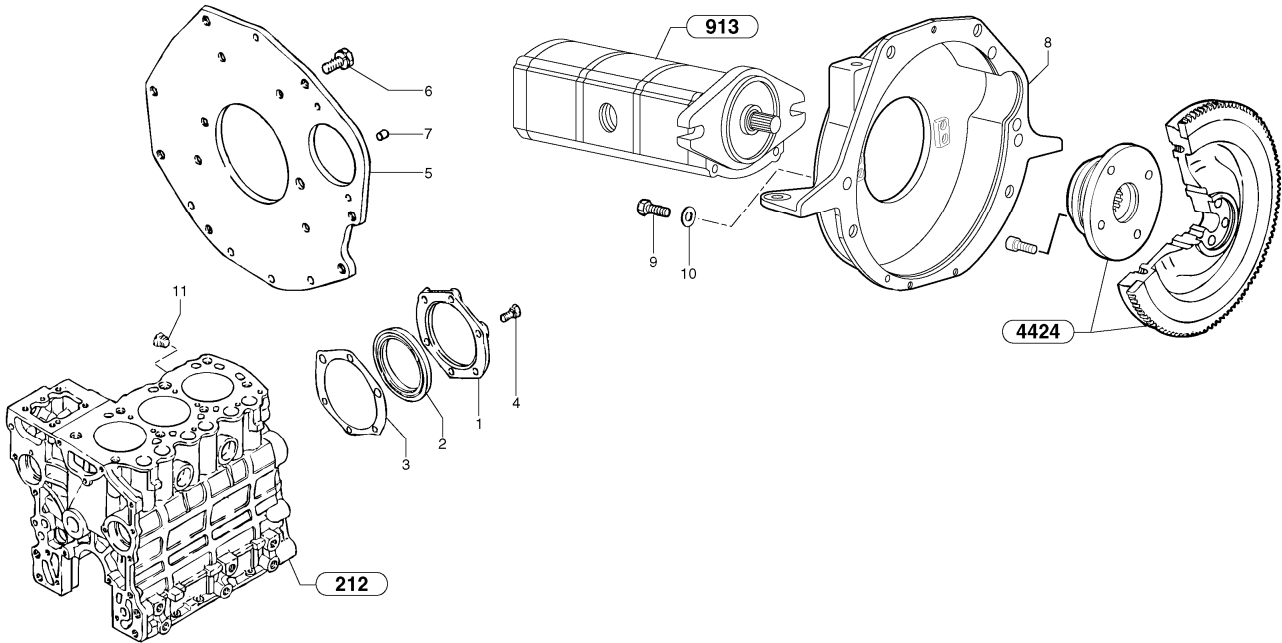

Date: 2013/11/24	Image id: 219X1	Catalogue: 10002	Model: EC15 XR
Brand: Volvo	Serial: 10151-14000, 14010-99999	Group/Section: 212/500	Title: Flywheel housing

Q1-Q5	Option	Option description	
Q1 265.10151			

Pos	Part	Q1	Q2	Q3	Q4	Q5	PS	Kit	Description	Option(s)	Remark
1	PJ7410615	1							Flange		
2	PJ7410585	1							Seal		
3	PJ7410626	1							Seal		
4	PJ7410591	6					SS		Screw		
5	PJ7410672	1					OP		Plate		
6	PJ7410108	6					SS		Screw		
7	PJ7412990	1							Centraliser		
8	PJ3810791	1							Flywheel housing		
9	PJ4380172	6							Screw		HM12X20
10	VOE11804249	6							Washer		(PJ4490002)Z12
11	PJ7410039	1							Plug