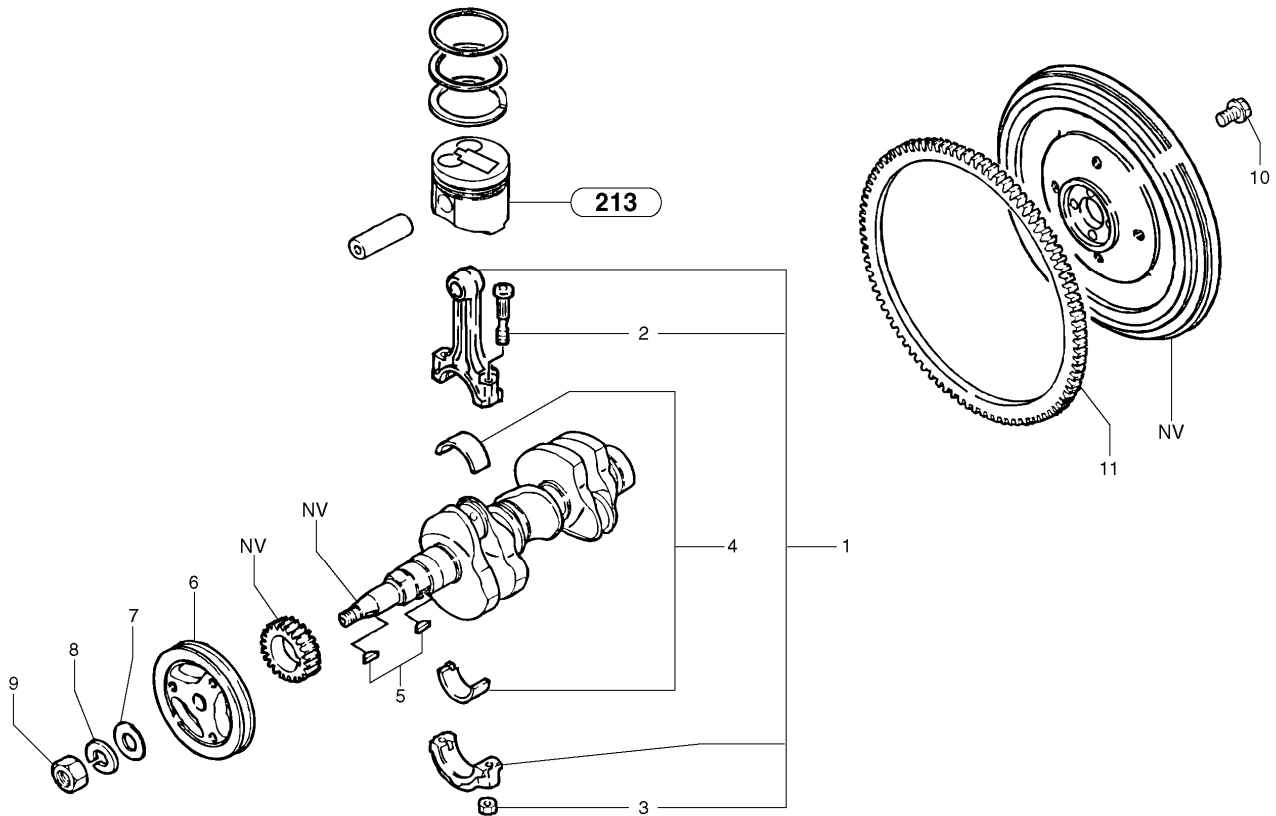

Thank you so much for reading

10	PJ7410589	4					SS		Screw		
11	PJ7410588	1							Tooth Wheel		

Date: 2013/11/24	Image id: 216AX1	Catalogue: 10002	Model: EC15 XR
Brand: Volvo	Serial: 10151-14000, 14010-99999	Group/Section: 216/200	Title: Connecting rods L3E2-63ESA,ENG 65215 -