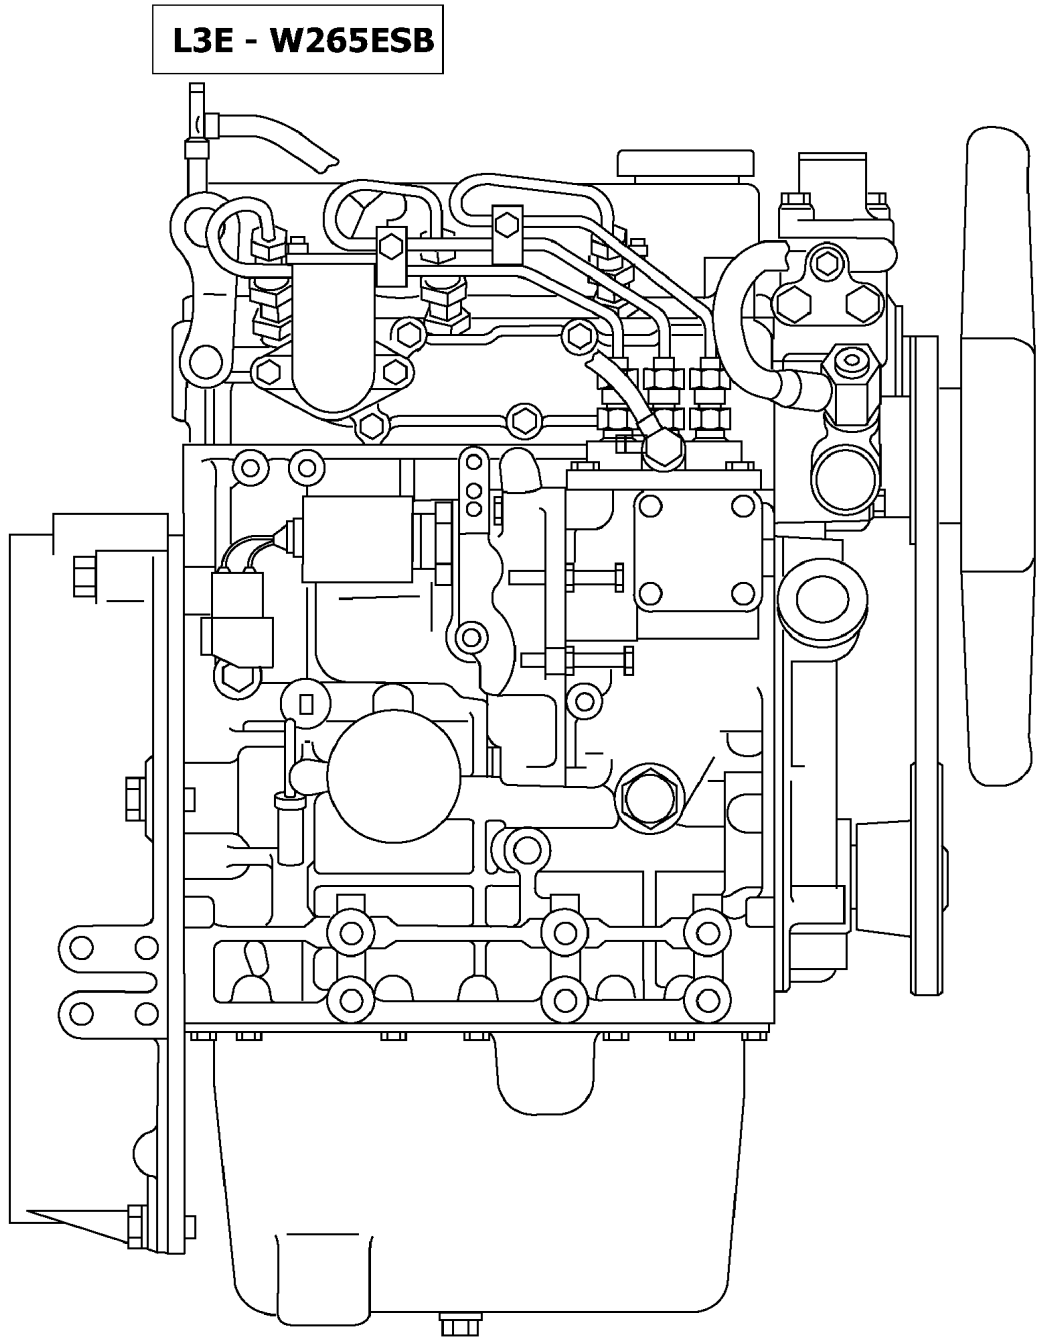

Date: 2013/11/23	Image id: 1005977	Catalogue: 20022	Model: EC13 XR
Brand: Volvo	Serial: 40151-99999	Group/Section: 210/110	Title: Equipped engine L3E-W265ESB

1

Volvo Construction
Equipment
1005977

Q1-Q5	Option	Option description	
Q1.