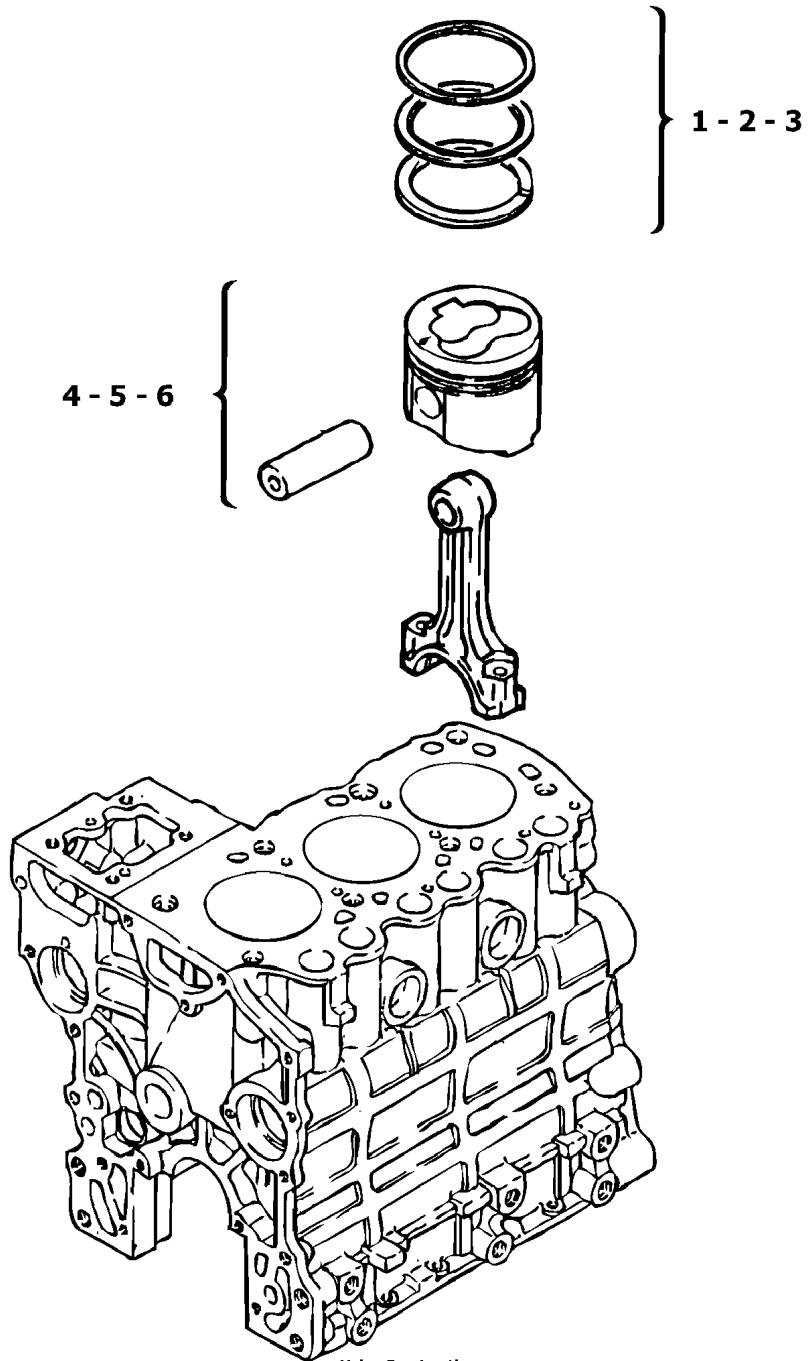

Date: 2013/11/23	Image id: 1005983	Catalogue: 20022	Model: EC13 XR
Brand: Volvo	Serial: 40151-99999	Group/Section: 213/200	Title: Pistons L3E-W265ESB

Volvo Construction
Equipment
1005983

Q1-Q5	Option	Option description	
Q1.