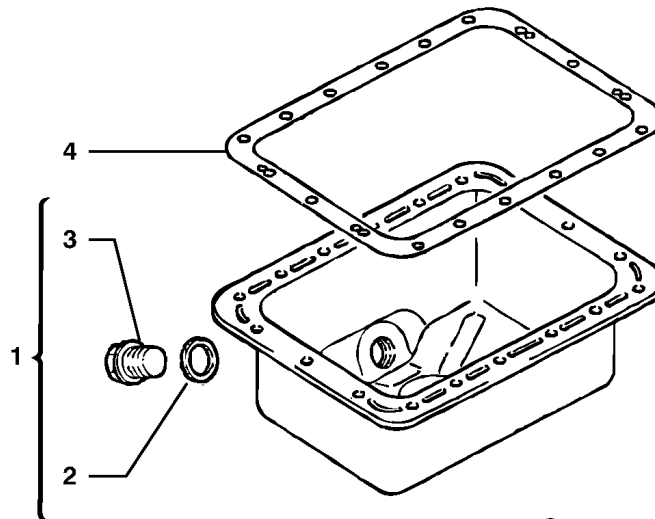

Date: 2013/11/23	Image id: 1008077	Catalogue: 20022	Model: EC13 XR
Brand: Volvo	Serial: 40151-99999	Group/Section: 217/100	Title: Lubrication oil sump

Volvo Construction
Equipment
1008077

Q1-Q5	Option	Option description	
Q1 600.10151