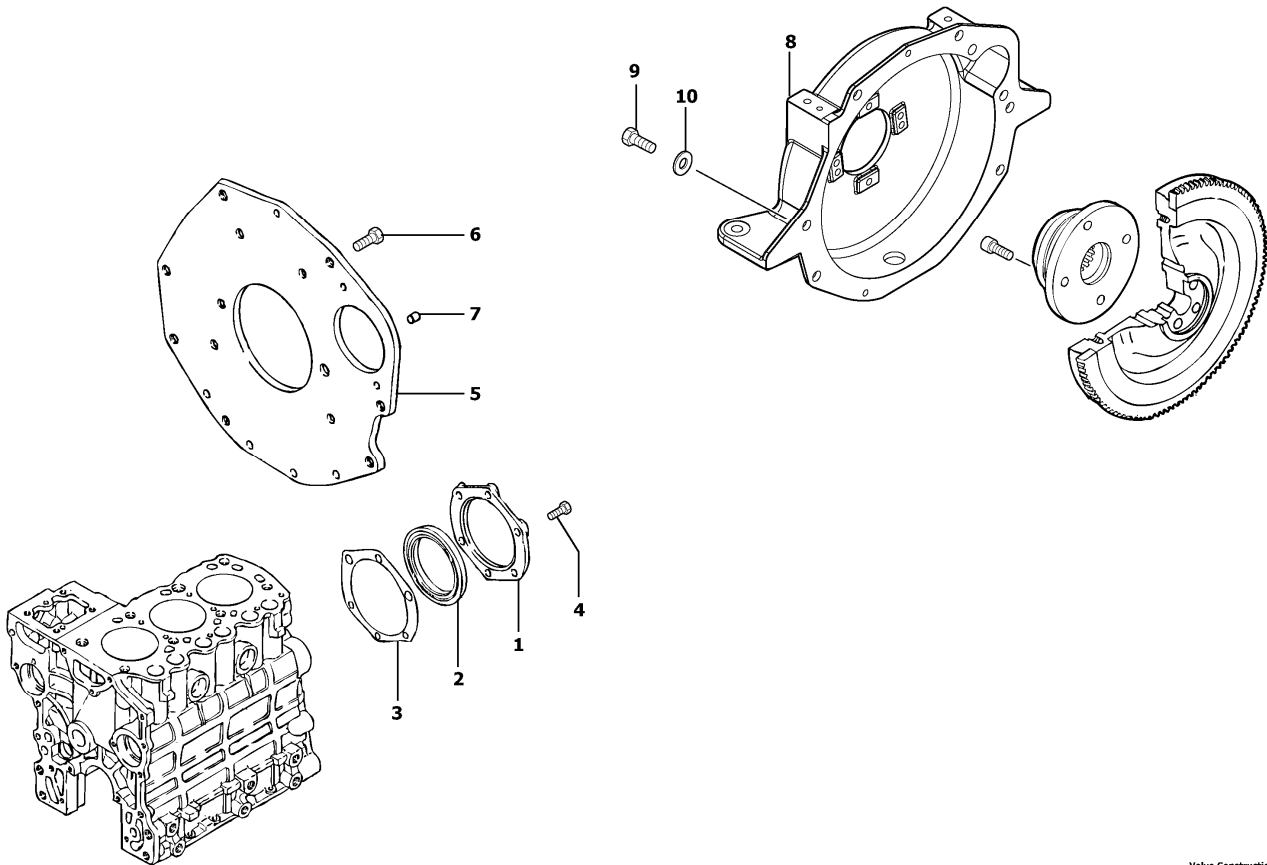

Date: 2013/11/23	Image id: 1005981	Catalogue: 20022	Model: EC13 XR
Brand: Volvo	Serial: 40151-99999	Group/Section: 212/500	Title: Flywheel housing

Volvo Construction
Equipment
1005981

Q1-Q5	Option	Option description	
Q1 600.10151			
Q2 600.40151			

Pos	Part	Q1	Q2	Q3	Q4	Q5	PS	Kit	Description	Option(s)	Remark
1	PJ7410615	1	1						Flange		
2	PJ7410585	1	1						Seal		
3	PJ7410626	1	1						Seal		
4	PJ4380032	6	6						Screw		
5	PJ7410672	1	1				OP		Plate		
6	PJ7416472	6	6						Attachment kit		
7	PJ7412990	1	1						Centraliser		
8	PJ3810791	1	1						Flywheel housing		
9	VOE962769	6	6						Hexagon screw		
10	VOE955897	6	6						Washer