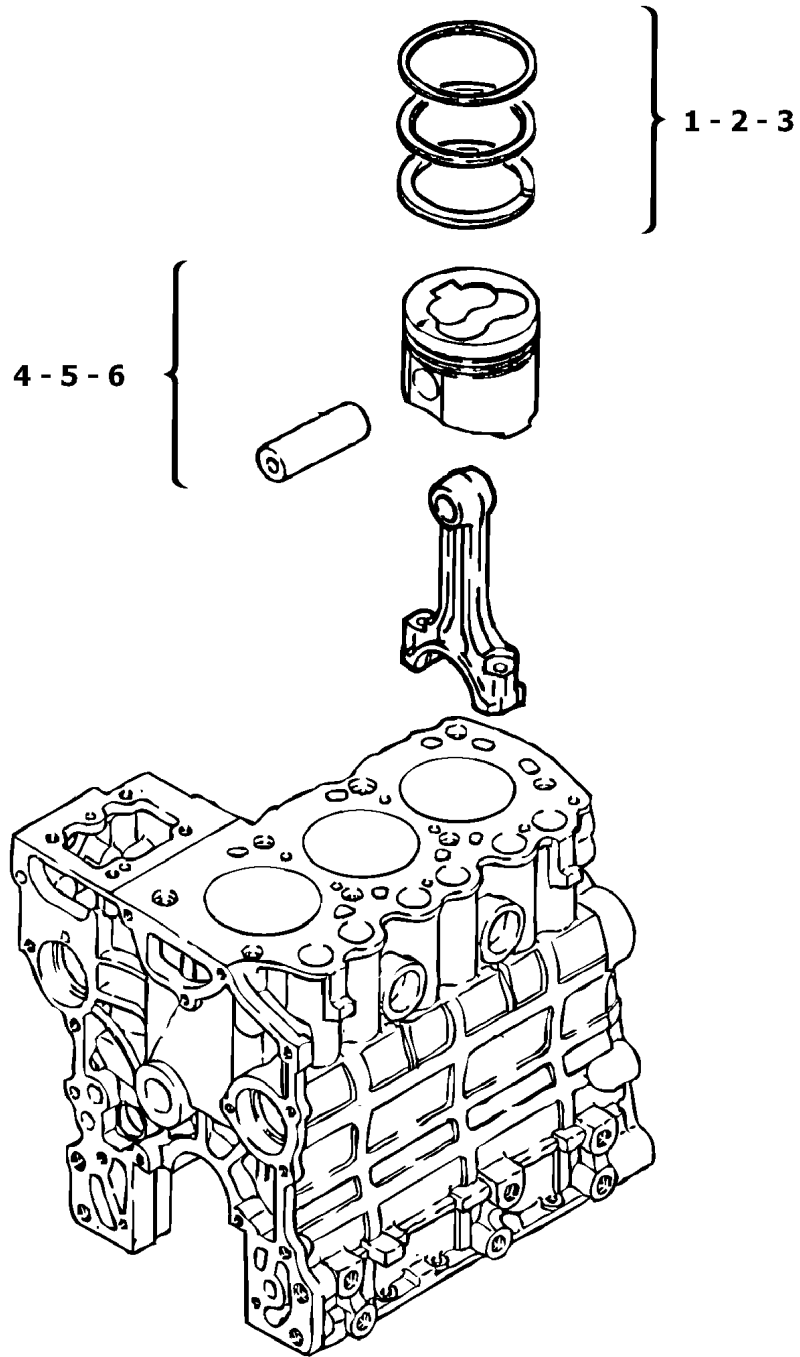

Date: 2013/11/23	Image id: 1005982	Catalogue: 20022	Model: EC13 XR
Brand: Volvo	Serial: 40151-99999	Group/Section: 213/100	Title: Pistons L3E2-65ESB

Volvo Construction
Equipment
1005982

Q1-Q5	Option	Option description	
Q1.