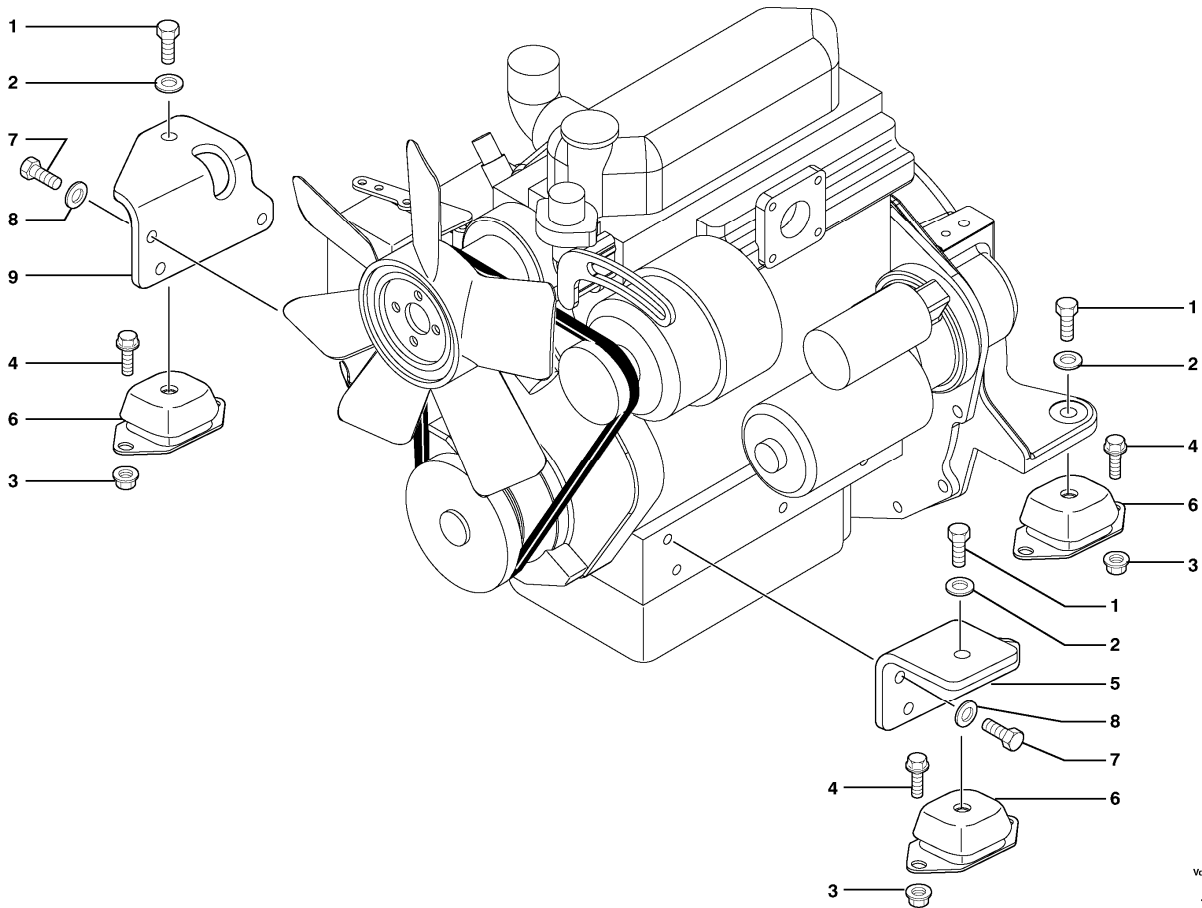

Date: 2013/11/23	Image id: 1005988	Catalogue: 20022	Model: EC13 XR
Brand: Volvo	Serial: 40151-99999	Group/Section: 218/100	Title: Engine mounts

Volvo Construction
Equipment
1005988

Q1-Q5	Option	Option description	
Q1 600.10151			
Q2 600.40151			

Pos	Part	Q1	Q2	Q3	Q4	Q5	PS	Kit	Description	Option(s)	Remark
1	VOE978932	3	3						Hexagon screw		M12X30
2	VOE13955897	3	3						Washer		13X24X2
3	VOE13971098	6	6						Flange nut		
4	VOE946441	6	6						Flange screw		M10X20
5	VOE11800440	1	1						Support		
6	VOE11800449	3	3						Rubber stop		
7	PJ4370015	6	6						Screw		M10X25
8	VOE960148	6	6						Washer		10.5X22X2
9	VOE11800441	1	1						Support