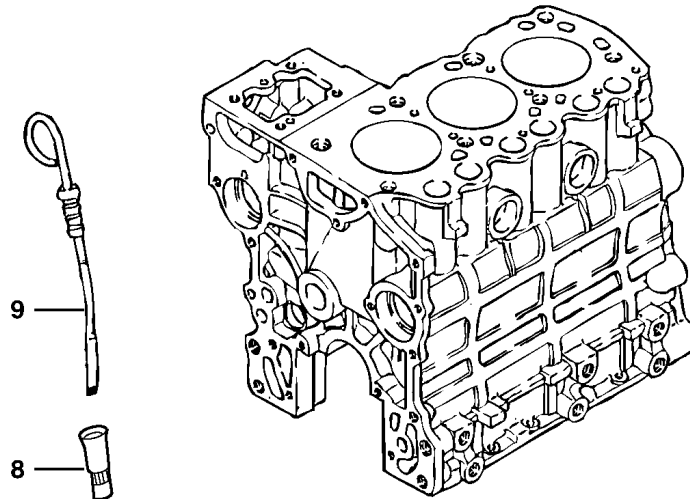

Date: 2013/11/23	Image id: 1008077	Catalogue: 20022	Model: EC13 XR
Brand: Volvo	Serial: 40151-99999	Group/Section: 217/100	Title: Lubrication oil sump

Volvo Construction
Equipment
1008077

Q1-Q5	Option	Option description	
Q1 600.10151