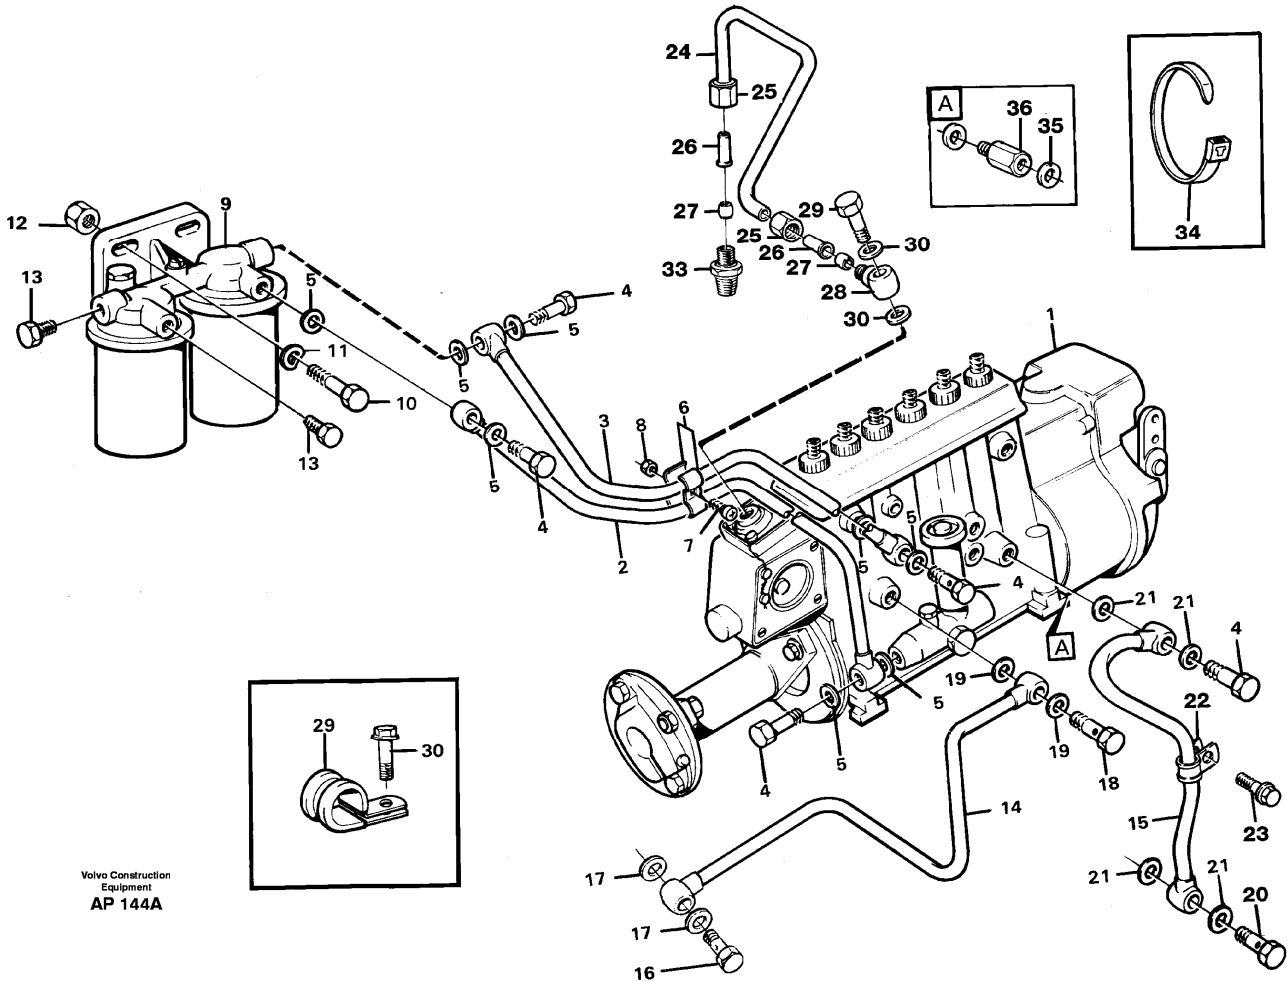

Date: 2014/2/25	Image id: AP144A	Catalogue: 97766	Model: L120C
Brand: Volvo BM	Serial: 9901-11318, 61301-61676	Group/Section: 233/100	Title: Fuel pipes, fuel injection pump - fuel filter

Pos	Part	Q1	Q2	Q3	Q4	Q5	PS	Kit	Description	Option(s)	Remark
1		1							Injection pump		See ref 236/100
2	VOE477838	1							Fuel pipe		
3	VOE477838	1							Fuel pipe		
4	VOE7025167	6							Hollow screw		
5	VOE13969011	12							Gasket		
6	VOE404279	4							Clamp		
7	VOE956095	2							Cross recessed screw		
8	VOE13955781	2							Nut		
9		1							Fuel filter		See ref 233/250
10	VOE13965185	2							Screw		
11	VOE941908	2							Spring washer		
12	VOE971071	2							Hexagon nut