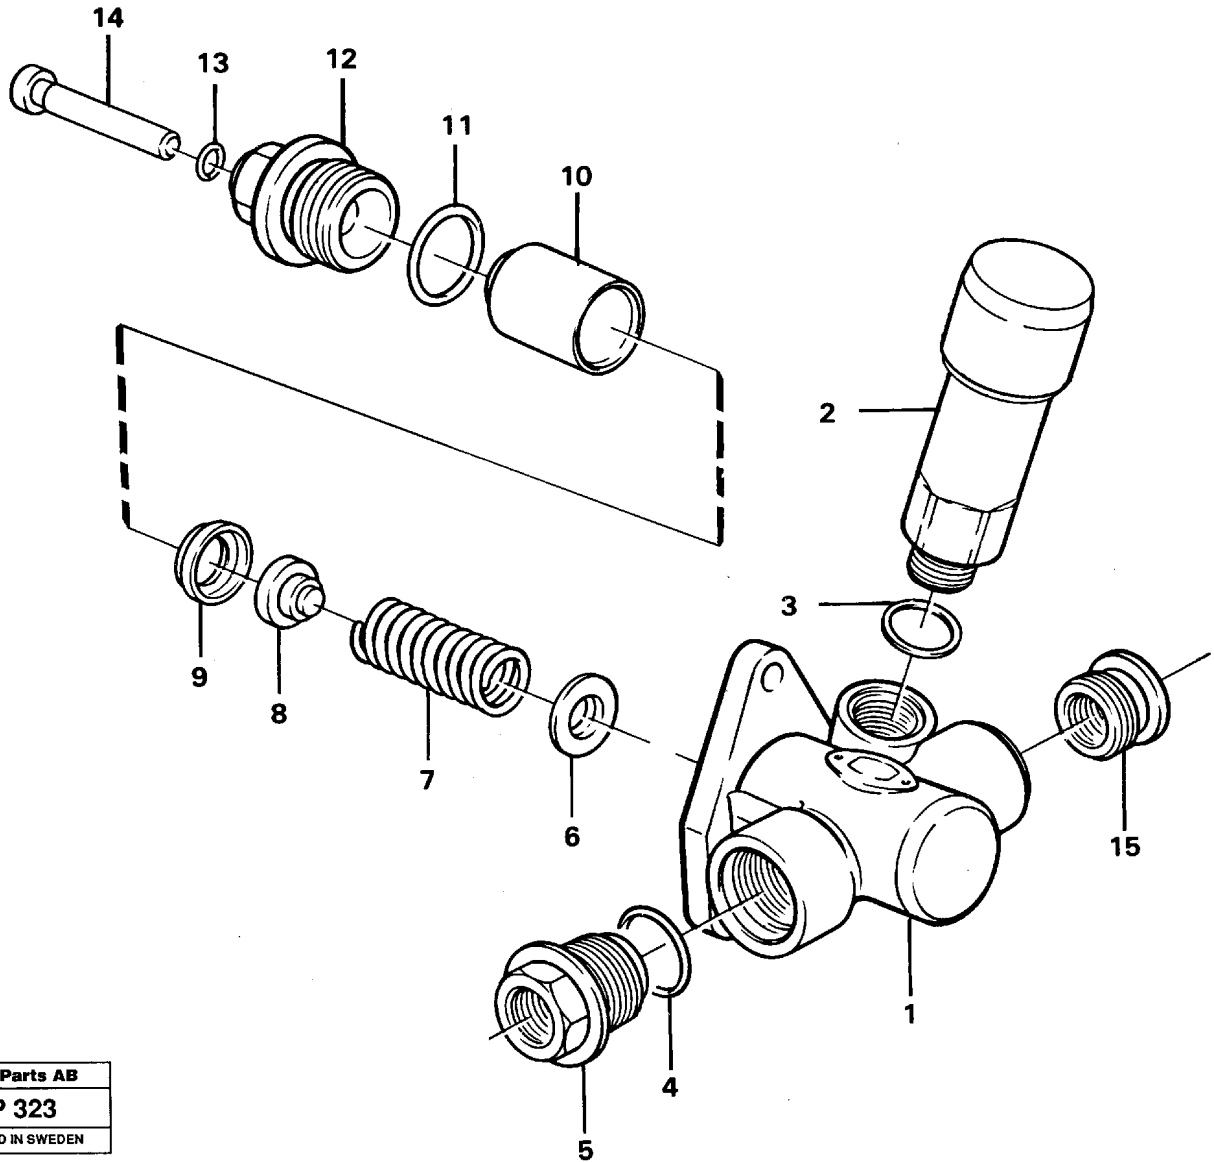

Date: 2014/2/25	Image id: AP323	Catalogue: 97766	Model: L120C
Brand: Volvo BM	Serial: 9901-11318, 61301-61676	Group/Section: 233/200	Title: Feed pump

VME Parts AB
AP 323
PRINTED IN SWEDEN

Pos	Part	Q1	Q2	Q3	Q4	Q5	PS	Kit	Description	Option(s)	Remark
	VOE863474	1							Feed pump		
1		1					NS		•Housing		
2	VOE3094547	1							•Hand pump		(VOE11991822)
3	VOE240572	1							•Gasket		
4	VOE3094341	1							•O-ring		
5	VOE3094340	1							•Nipple		
6	VOE244833	2							•Spring disc		
7	VOE862462	1							•Compression