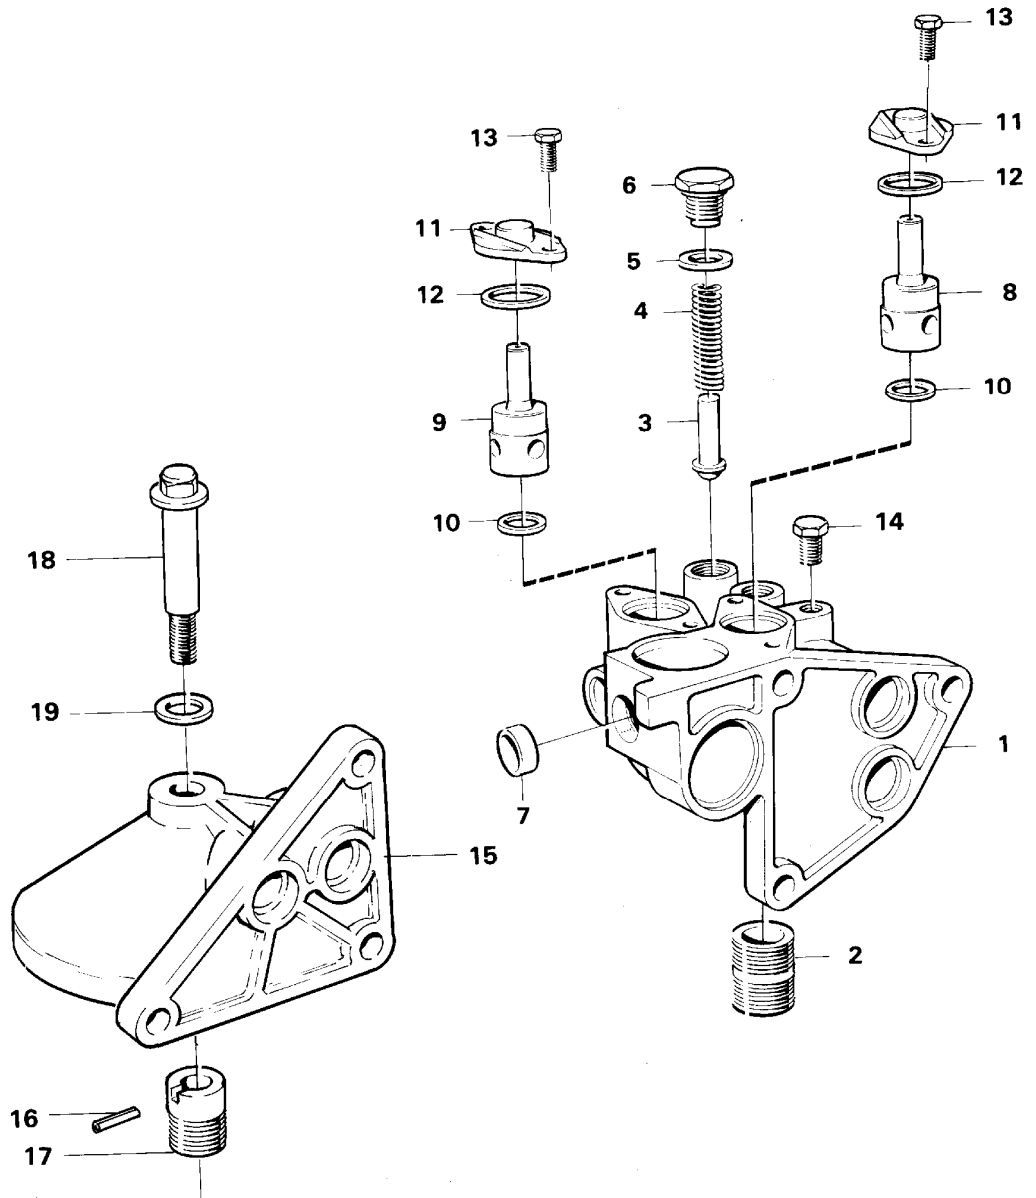

Date: 2014/2/25	Image id: AP141	Catalogue: 97766	Model: L120C
Brand: Volvo BM	Serial: 9901-11318, 61301-61676	Group/Section: 222/150	Title: Housing, oil filter

VME Parts AB
AP 141
PRINTED IN SWEDEN

Pos	Part	Q1	Q2	Q3	Q4	Q5	PS	Kit	Description	Option(s)	Remark
	VOE11030601	1							Housing		
1	VOE11030600	1					NS		•Housing		
2	VOE11030599	1							•Nipple		
3	VOE471085	1							•Valve cone		
4	VOE466653	1							•Compression spring		
5	VOE13947627	1							•Plane gasket		(VOE947627)