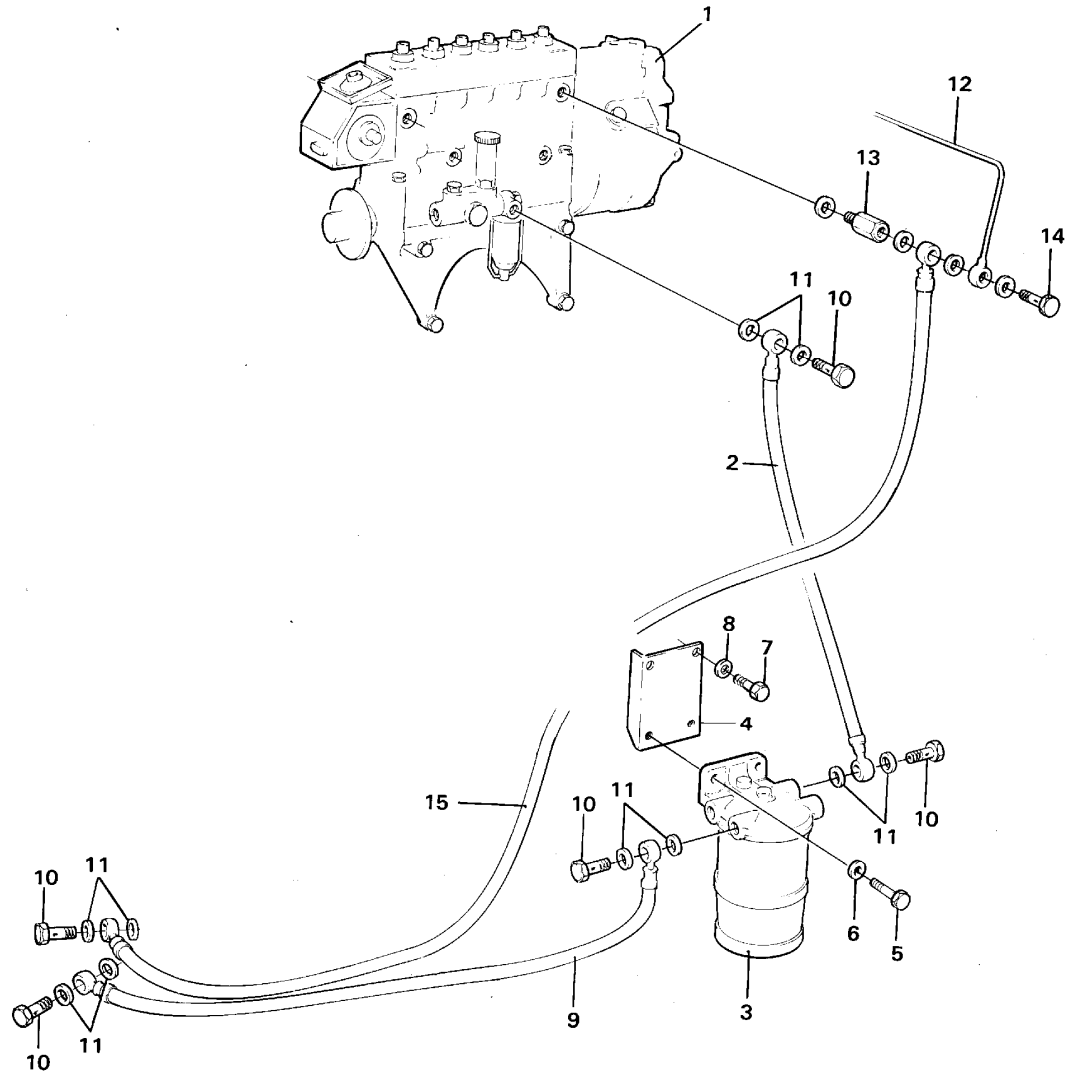

Date: 2014/2/25	Image id: AP143	Catalogue: 97766	Model: L120C
Brand: Volvo BM	Serial: 9901-11318, 61301-61676	Group/Section: 230/100	Title: Fuel system

VME Parts AB
AP 143
PRINTED IN SWEDEN

Pos	Part	Q1	Q2	Q3	Q4	Q5	PS	Kit	Description	Option(s)	Remark
1		1							Injection pump		See ref 236/100
2	VOE4804508	1							Fuel hose		
3	VOE4880463	1							Water separator		See ref 233/300
4	VOE11015253	1							Attachment		
5	VOE955297	2							Hexagon screw		
6	VOE13955894	2							Washer		
7	VOE13955294	2							Screw		
8	VOE13955894	2							Washer		
9	VOE4774632	1							Fuel hose		
10	VOE7025167	5							Hollow screw