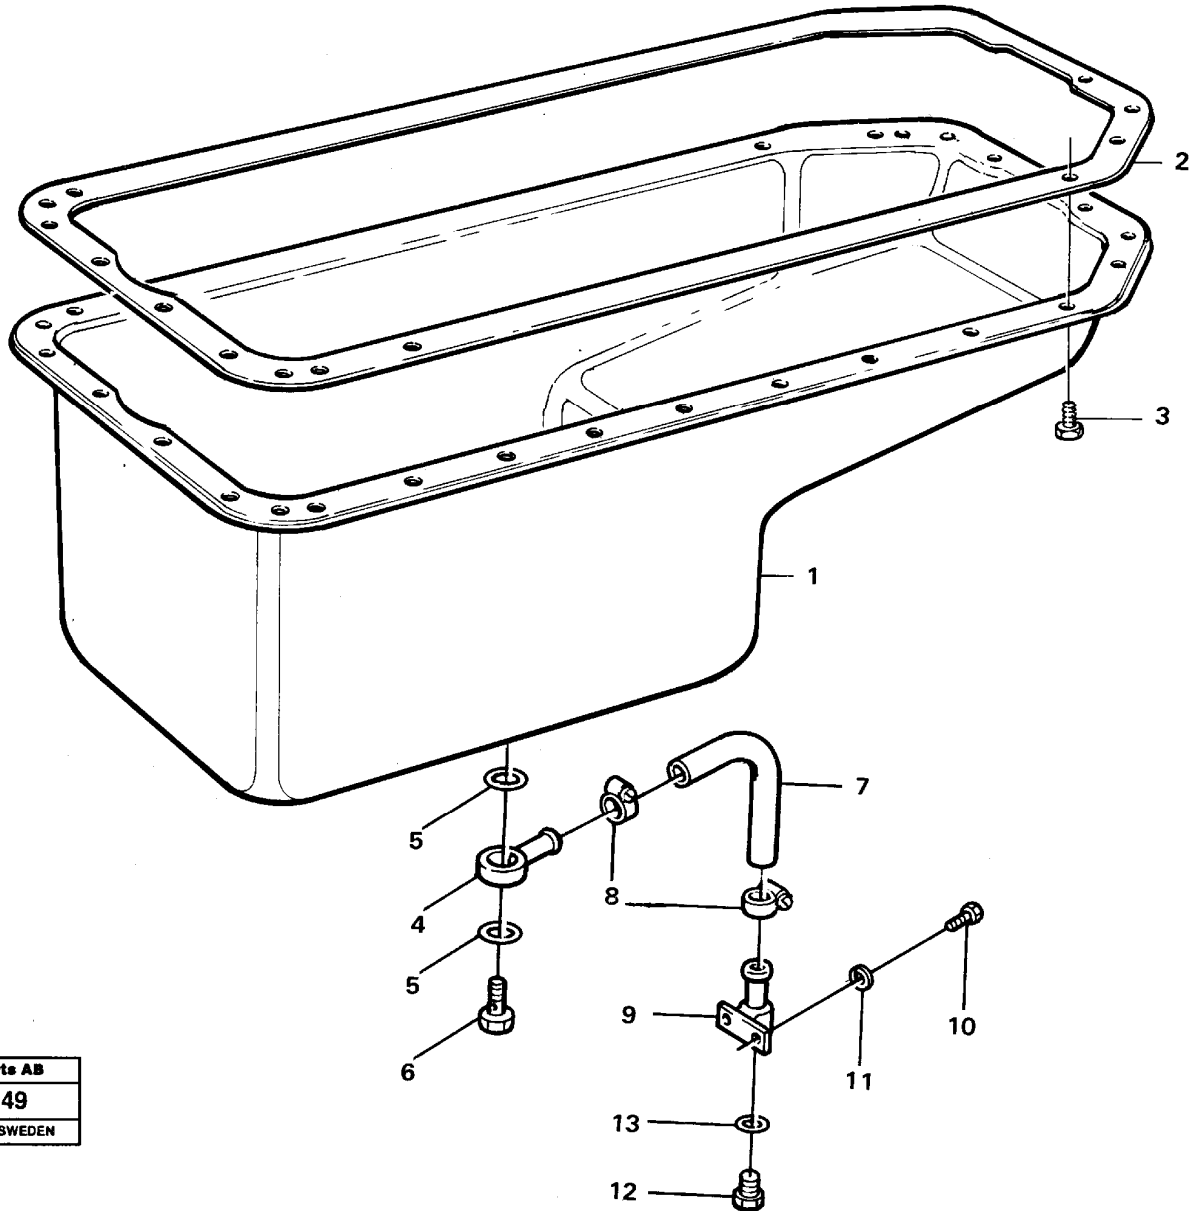

Date: 2014/2/25	Image id: AP149	Catalogue: 97766	Model: L120C
Brand: Volvo BM	Serial: 9901-11318, 61301-61676	Group/Section: 217/100	Title: Oil sump

VME Parts AB
AP 149
PRINTED IN SWEDEN

Pos	Part	Q1	Q2	Q3	Q4	Q5	PS	Kit	Description	Option(s)	Remark
1	VOE11030931	1							Oil pan		
2	VOE11030779	1							Gasket		
3	VOE946440	36							Flange screw		
4	VOE4761859	1							Oil draining pipe		
5	VOE13955997	2							O-ring		
6	VOE11024182	1							Hollow screw		
7	VOE13961191	REQ							Hydraulic hose		L=610