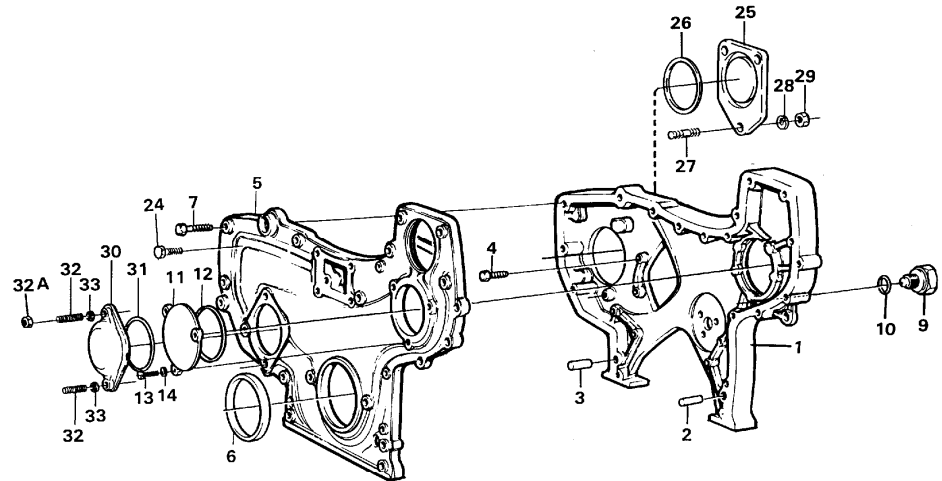

Date: 2014/2/25	Image id: AP134A	Catalogue: 97766	Model: L120C
Brand: Volvo BM	Serial: 9901-11318, 61301-61676	Group/Section: 215/150	Title: Timing gear casing and gears

VME Parts AB
AP 134 A
PRINTED IN SWEDEN

Pos	Part	Q1	Q2	Q3	Q4	Q5	PS	Kit	Description	Option(s)	Remark
1	VOE471505	1							Timg Gear Casing		
2	VOE13941510	1							Pin		
3	VOE13941511	1							Pin		
4	VOE471534	2							Screw		L=28
	VOE471535	2							Screw		L=58
5	VOE8192590	1							Timg Gear Cover		
	VOE477958	1					NS		•Cover		
6	VOE477118	1							•Sealing ring		
7	VOE13947760	7							Flange screw		L=40
	VOE13948217	2							Flange screw		L=45
	VOE13965216	1							Screw		L=55
	VOE13965182	6							Flange screw		L=80
	VOE13965183	1							Flange screw		L=90
8	VOE1161277	REQ							Sealant