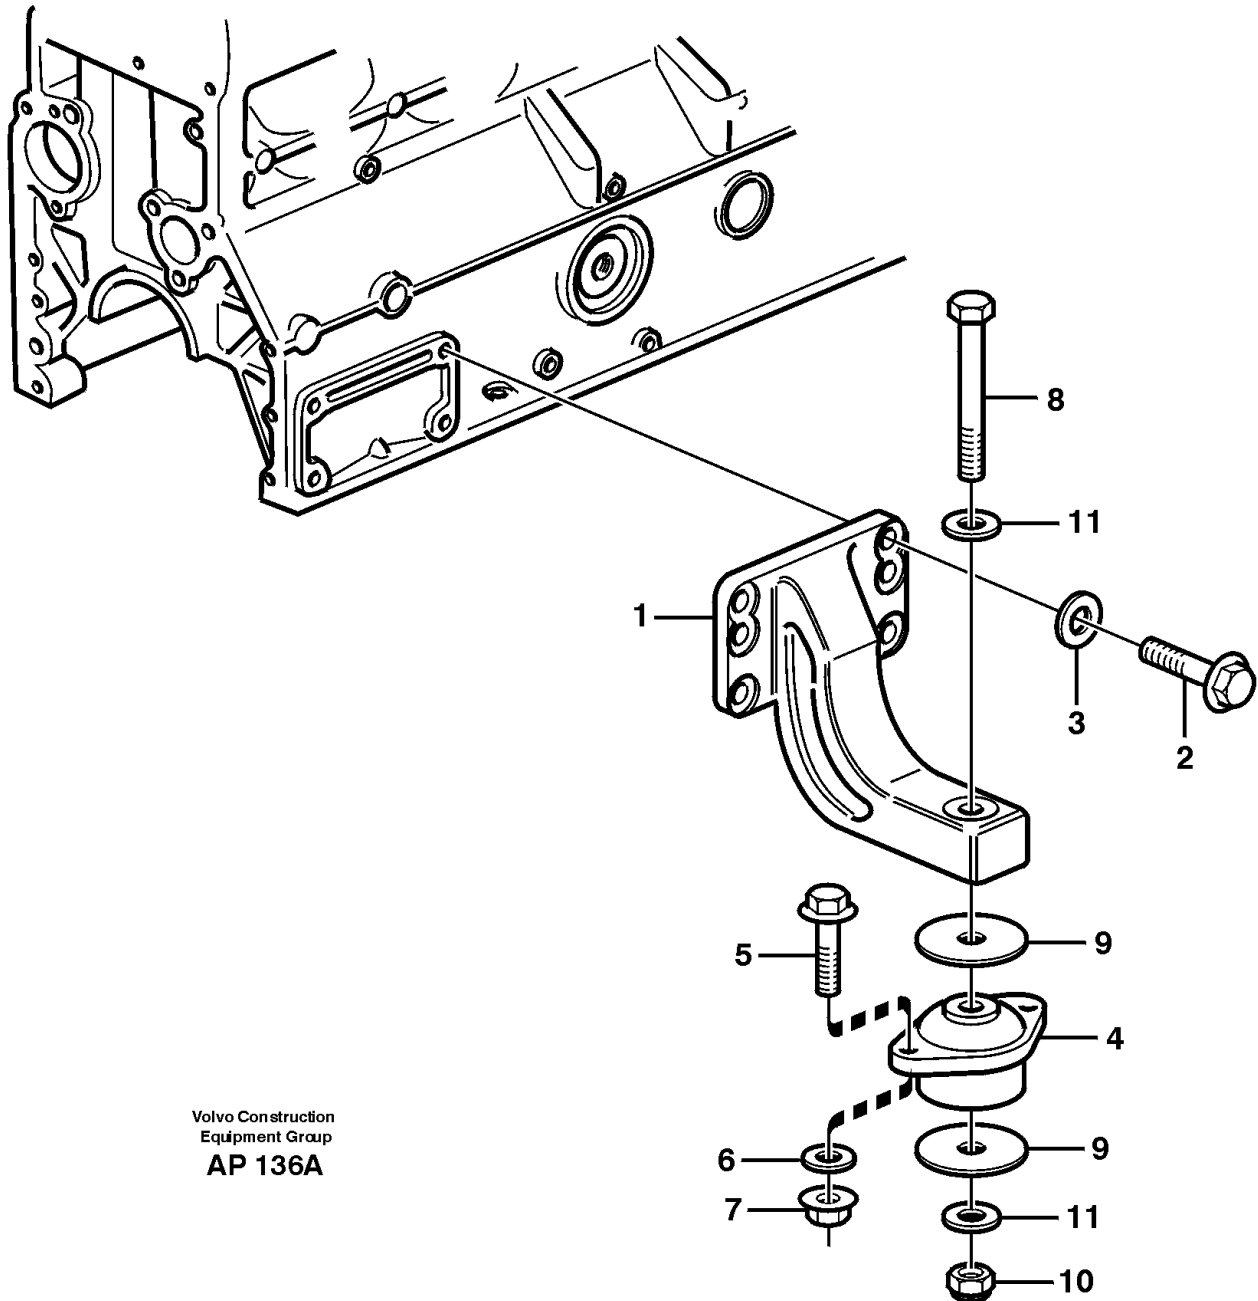

Date: 2014/2/25	Image id: AP136A	Catalogue: 97766	Model: L120C
Brand: Volvo BM	Serial: 9901-11318, 61301-61676	Group/Section: 218/100	Title: Engine mounting

Volvo Construction
Equipment Group
AP 136A

Pos	Part	Q1	Q2	Q3	Q4	Q5	PS	Kit	Description	Option(s)	Remark
1	VOE4856778	2							Engine anchorage		
2	VOE965227	8							Flange screw