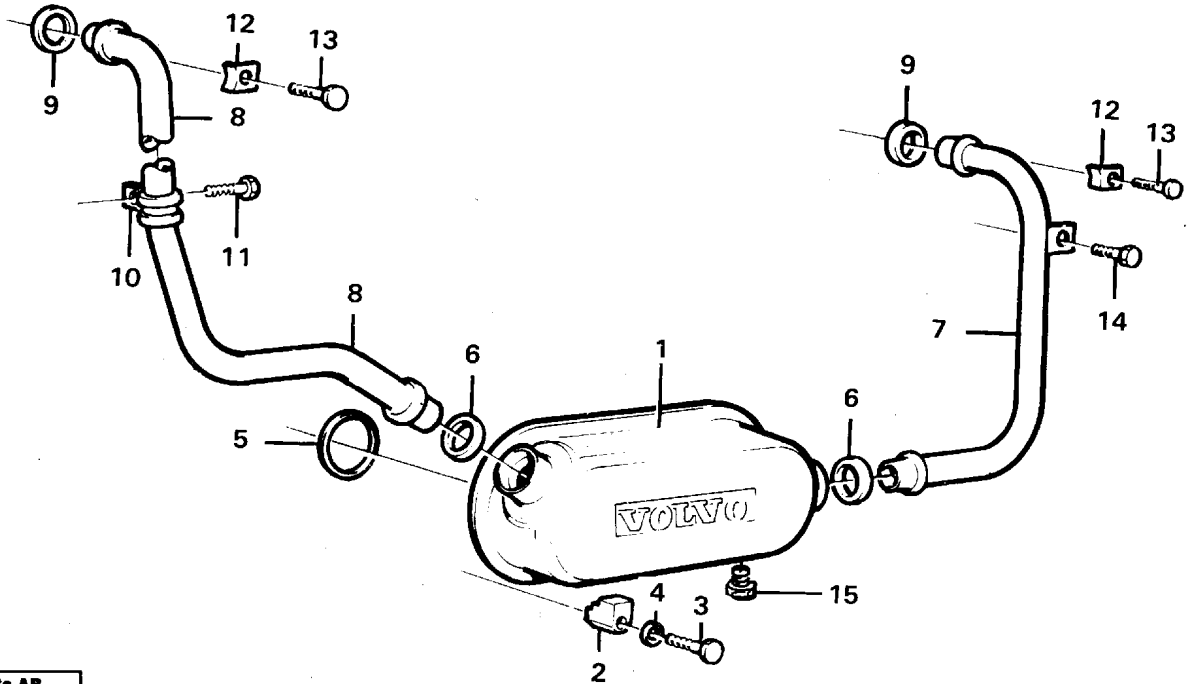

VOLVO

Construction Equipment

Date: 2014/2/25	Image id: AP139	Catalogue: 97766	Model: L120C
Brand: Volvo BM	Serial: 9901-11318, 61301-61676	Group/Section: 223/100	Title: Oil cooler

VME Parts AB
AP 139
PRINTED IN SWEDEN

Pos	Part	Q1	Q2	Q3	Q4	Q5	PS	Kit	Description	Option(s)	Remark
1	VOE1661254	1							Oil Cooler		
2	VOE471804	4							Retainer		
3	VOE970952	2							Hexagon screw		(VOE13970952)L=50
	VOE13970953	2							Hexagon screw		L=55
4	VOE955895	4							Washer		
5	VOE471467	2							Sealing ring		
6	VOE471708	2							Sealing ring		
7	VOE3978502	1							Coolant Pipe		(VOE421650)
8	VOE849673	1							Pipe		
9	VOE471637	2							Sealing ring		
10	VOE968508	1							Clamp		
11	VOE946440	1							Flange screw		
12	VOE421654	2							Clamp		
13	VOE946440	1							Flange screw		L=16
	VOE13949846	1							Screw		L=20
14	VOE946441	1							Flange screw		
15	VOE180759	1							Plugg