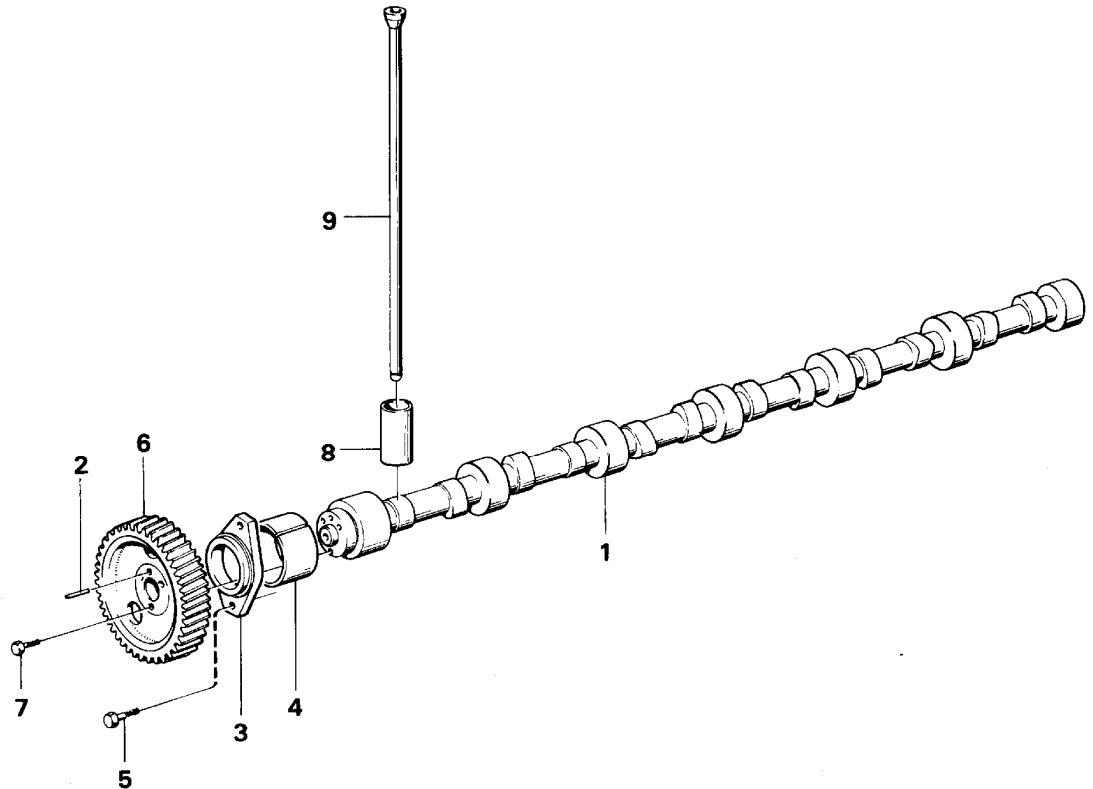

Date: 2014/2/25	Image id: AP133	Catalogue: 97766	Model: L120C
Brand: Volvo BM	Serial: 9901-11318, 61301-61676	Group/Section: 215/100	Title: Camshaft

VME Parts AB
AP 133
PRINTED IN SWEDEN

Q1-Q5	Option	Option description	
Q1 477459			
Q2 8192784			

Pos	Part	Q1	Q2	Q3	Q4	Q5	PS	Kit	Description	Option(s)	Remark
1	VOE477459	1							Camshaft		ENG - 97292
	VOE8192784	1							Camshaft		ENG 97293 -
2	VOE950588	1							•Pin		
3	VOE465789	1							Flange		
4		7							Bushing		See ref 212/100
5	VOE471509	2							Screw		
6		1							Camshaft gear		See ref 215/150
7		3							Screw		See ref 215/150
8	VOE11030953	12							Tappet		
9	VOE421385	12							Push rod		ENG - 97292