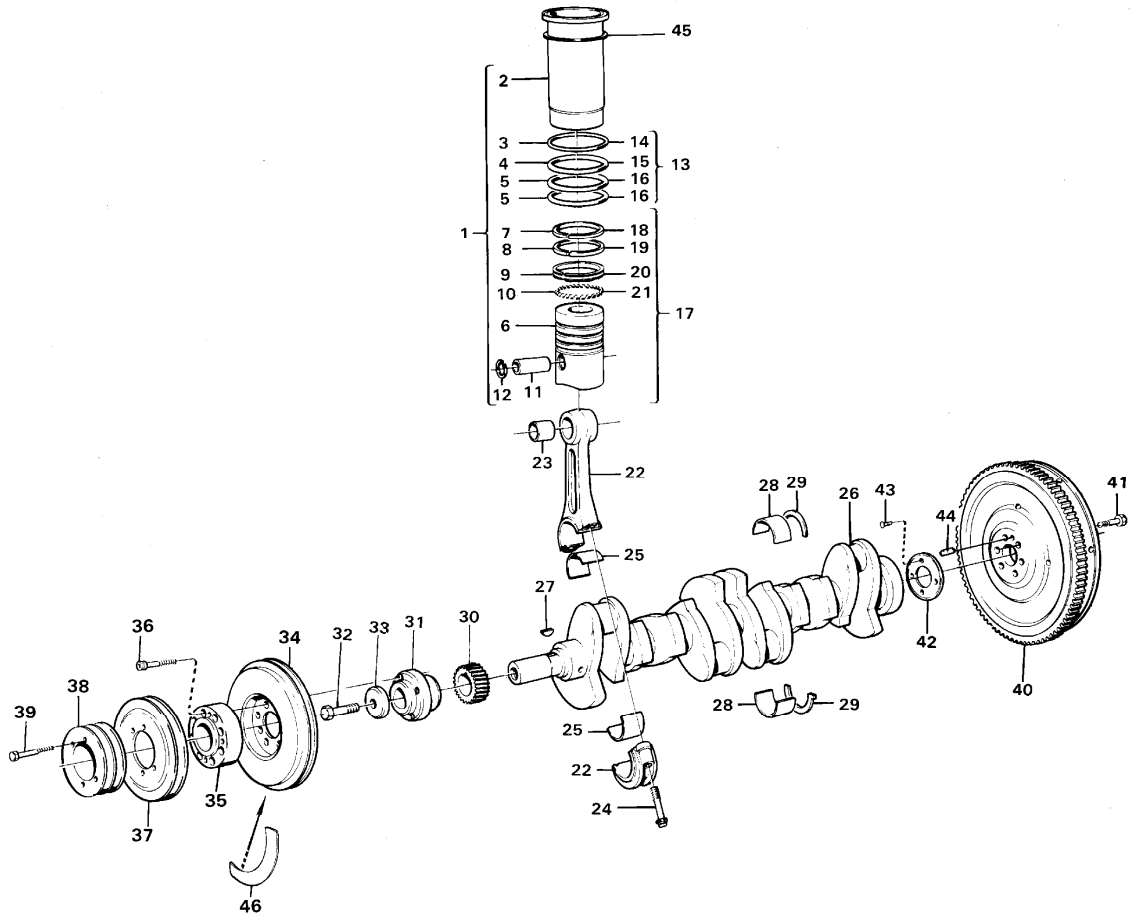

Date: 2014/2/25	Image id: AP132	Catalogue: 97766	Model: L120C
Brand: Volvo BM	Serial: 9901-11318, 61301-61676	Group/Section: 216/100	Title: Crankshaft and related parts

VME Parts AB
AP 132
PRINTED IN SWEDEN

Q1-Q5	Option	Option description	
Q1 275641			
Q2 276900			

Pos	Part	Q1	Q2	Q3	Q4	Q5	PS	Kit	Description	Option(s)	Remark
1	VOE275641	6							Cylinder liner kit		ENG - 97292
	VOE276900		6						Cylinder liner kit		ENG 97293 -
2	VOE477510	1					NS		•Cylinder Liner		
	VOE3978530		1				NS		•Cylinder Liner		
3	VOE271159	1	1						•Sealing ring kit		
4	VOE471419	1	1				NS		•Sealing ring		
5	VOE471424	2	2				NS		•Oil feed pipe		
6		1	1				NS		•Piston		
7		1	1				NS		•Compression ring		
8		1	1				NS		•Piston ring