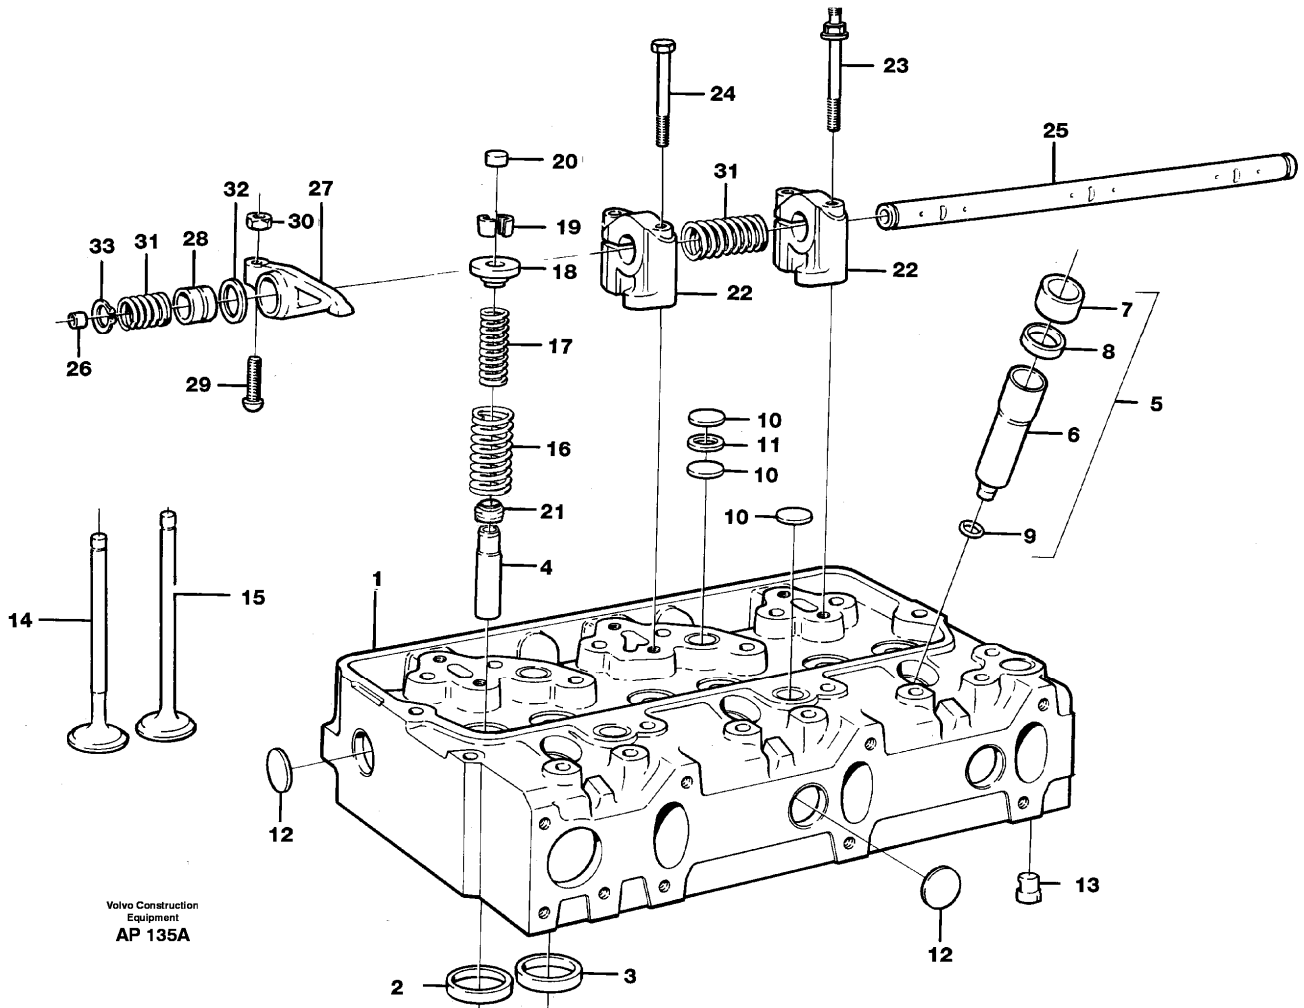

Date: 2014/2/25	Image id: AP135A	Catalogue: 97766	Model: L120C
Brand: Volvo BM	Serial: 9901-11318, 61301-61676	Group/Section: 211/100	Title: Cylinder head

Pos	Part	Q1	Q2	Q3	Q4	Q5	PS	Kit	Description	Option(s)	Remark
	VOE477797	1							Cylinder head		
1	VOE477789	1					SE		•Cylinder head		
2	VOE477657	3							••Valve seat		STD
	VOE477658	3							••Valve seat		0,20 O SZ
3	VOE477659	3							••Valve seat		STD
	VOE477667	3							••Valve seat		0,20 O SZ
4	VOE477792	6							••Valve guide		
5	VOE276130	3							••Repair kit		
6	VOE477928	1							•••Socket		
7	VOE466420	1							•••Ring		
8	VOE466405	1							•••Sealing ring		
9	VOE466922	1							•••Sealing ring