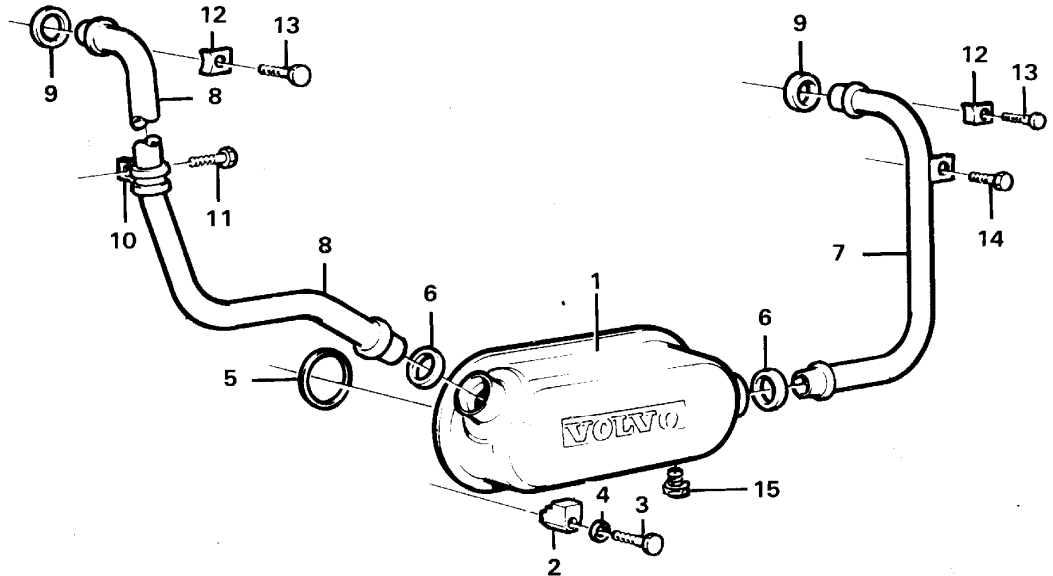

VOLVO

Construction Equipment

Date: 2014/2/25	Image id: AJ139A	Catalogue: 97710	Model: L120B
Brand: Volvo BM	Serial: 8100-10000, 60750-63000	Group/Section: 223/100	Title: Oil cooler

VME Parts AB
AJ 139 A
PRINTED IN SWEDEN

Pos	Part	Q1	Q2	Q3	Q4	Q5	PS	Kit	Description	Option(s)	Remark
1	VOE1661254	1							Oil Cooler		
2	VOE471804	4							Retainer		
3	VOE970952	2							Hexagon screw		(VOE13970952)L=50
	VOE13970953	2							Hexagon screw		L=55
4	VOE955895	4							Washer		
5	VOE471467	2							Sealing ring		
6	VOE471708	2							Sealing ring		
7	VOE3978502	1							Coolant Pipe		(VOE421650)
8	VOE849673	1							Pipe		
9	VOE471637	2							Sealing ring		
10	VOE968508	1							Clamp		
11	VOE946440	1							Flange screw		
12	VOE421654	2							Clamp		
13	VOE946440	1							Flange screw		L=16
	VOE13949846	1							Screw		L=20
14	VOE946441	1							Flange screw