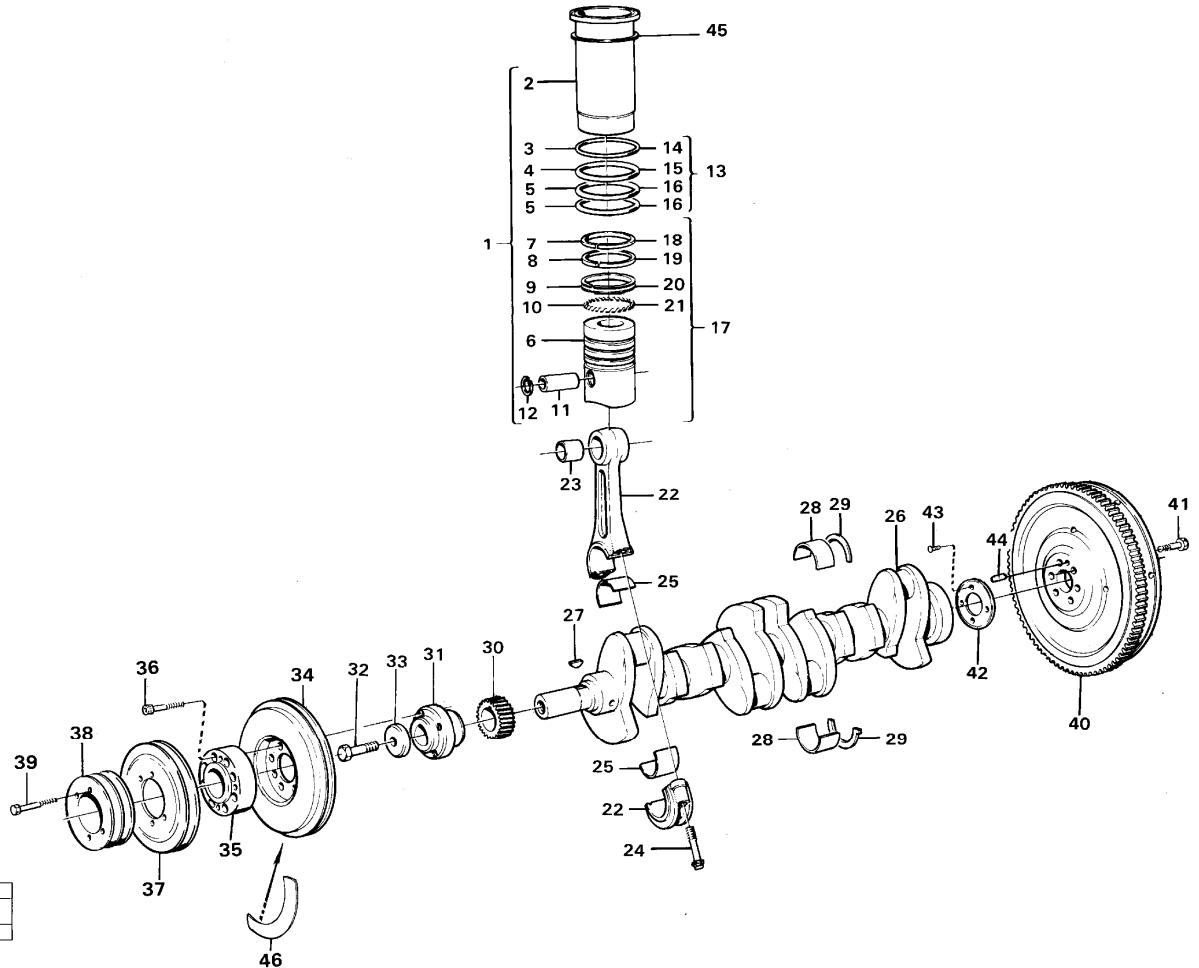

Date: 2014/2/25	Image id: AJ132B	Catalogue: 97710	Model: L120B
Brand: Volvo BM	Serial: 8100-10000, 60750-63000	Group/Section: 213/100	Title: Crankshaft and related parts

VME Parts AB
AJ 132 B
PRINTED IN SWEDEN

Q1-Q5	Option	Option description	
Q1 TD 71G			
Q2 TD 73KBE			

Pos	Part	Q1	Q2	Q3	Q4	Q5	PS	Kit	Description	Option(s)	Remark
1	VOE275628	6							Cylinder liner kit		ENG - 97292
	VOE11704454	6							Cylinder liner kit		ENG 97293 -
	VOE275641		6						Cylinder liner kit		ENG - 97292
	VOE276900		6						Cylinder liner kit		ENG 97293 -
2	VOE3978520	1					OP		•Cylinder liner		
	VOE3978530		1				NS		•Cylinder Liner		
3		1	1				NS		•Seal ring		
4		1	1				NS		•Seal ring		
5		2					NS		•Seal ring