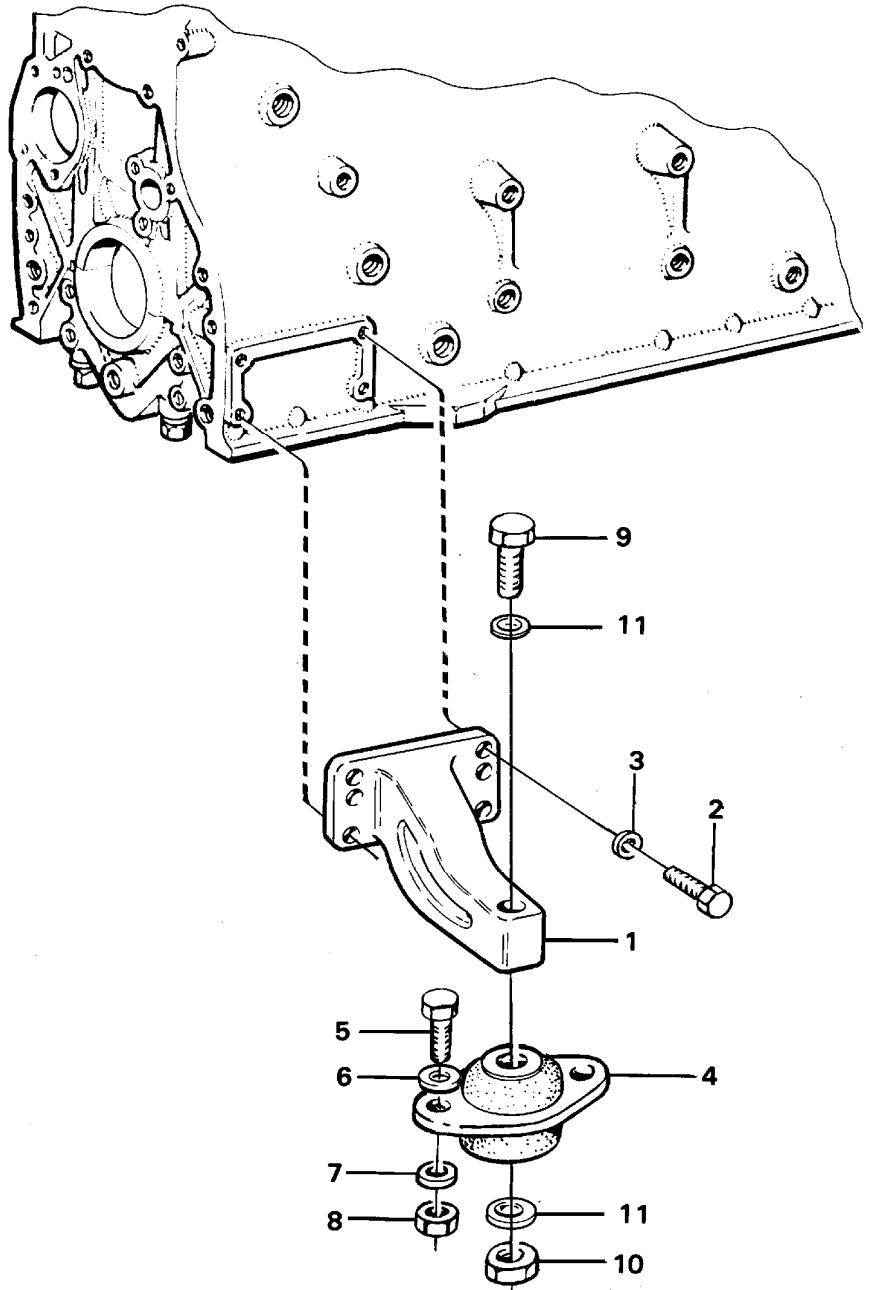

Date: 2014/2/25	Image id: AJ136A	Catalogue: 97710	Model: L120B
Brand: Volvo BM	Serial: 8100-10000, 60750-63000	Group/Section: 218/100	Title: Engine mounting

VME Parts AB
AJ 136 A
PRINTED IN SWEDEN

Pos	Part	Q1	Q2	Q3	Q4	Q5	PS	Kit	Description	Option(s)	Remark
1	VOE4856778	2							Engine Mounting		
2	VOE13970975	8							Hexagon screw		
3	VOE13955897	8							Washer		
4	VOE342812	2							Rubber cushion		(VOE7342812)
5	VOE13970950	4							Hexagon screw