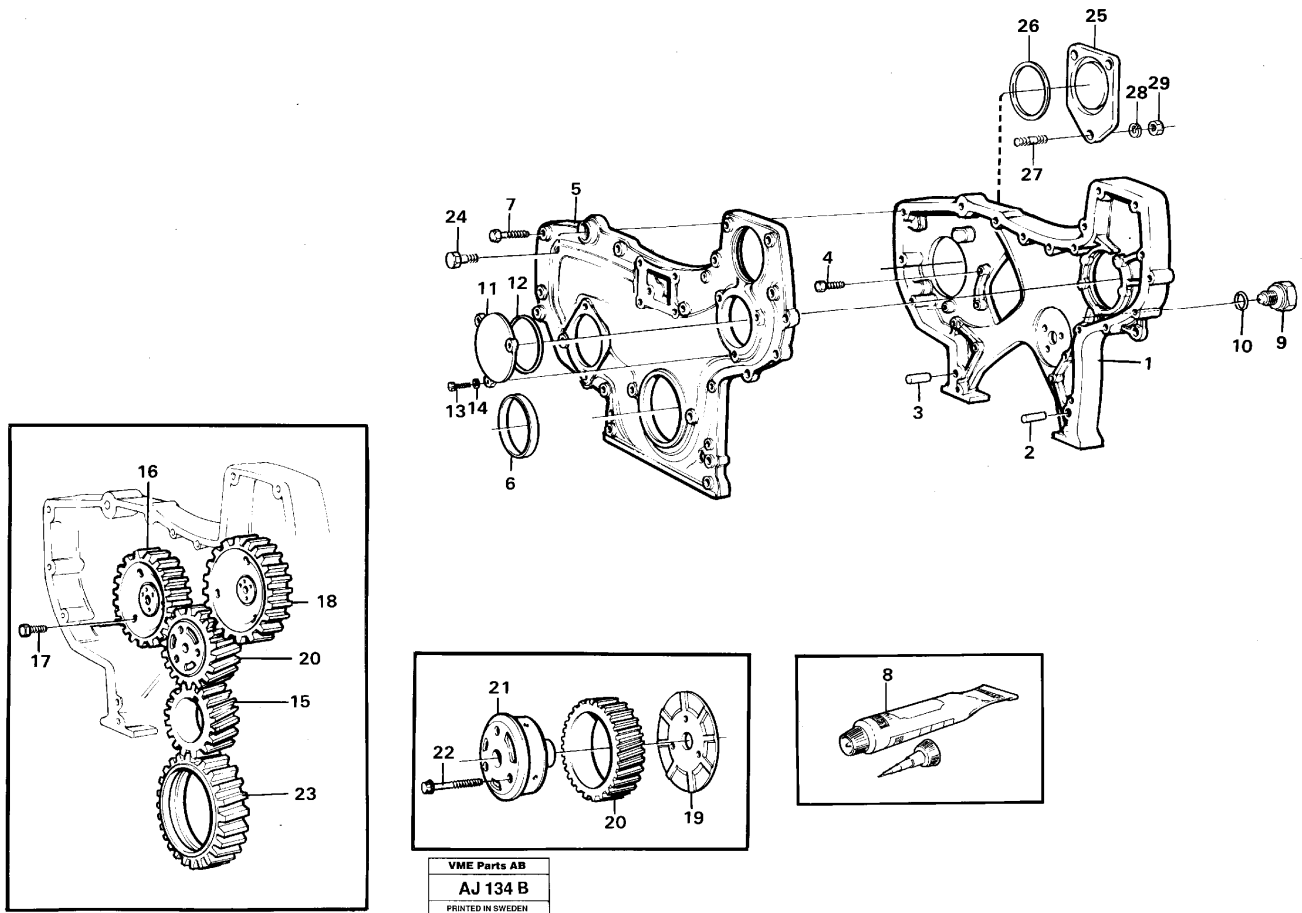

Date: 2014/2/25	Image id: AJ134B	Catalogue: 97710	Model: L120B
Brand: Volvo BM	Serial: 8100-10000, 60750-63000	Group/Section: 215/150	Title: Timing gear casing and gears

VME Parts AB
AJ 134 B
PRINTED IN SWEDEN

Pos	Part	Q1	Q2	Q3	Q4	Q5	PS	Kit	Description	Option(s)	Remark
1	VOE471505	1							Tmg Gear Casing		
2	VOE13941510	1							Pin		
3	VOE13941511	1							Pin		
4	VOE471534	2							Screw		L=28
	VOE471535	2							Screw		L=58
5	VOE471562	1					SS		Tmg Gear Cover		ENG - 69049
	VOE8192052	1					SS		Tmg Gear Cover		ENG 69050 - 82971
	VOE8192590	1							Tmg Gear Cover		ENG 82972 -
		1					NS		•Cover		
6	VOE477118	1							•Sealing ring		
7	VOE13947760	7							Flange screw		L=40
	VOE13948217	2							Flange screw		L=45
	VOE13965216	1							Screw		L=55
	VOE13965182	6							Flange screw		L=80