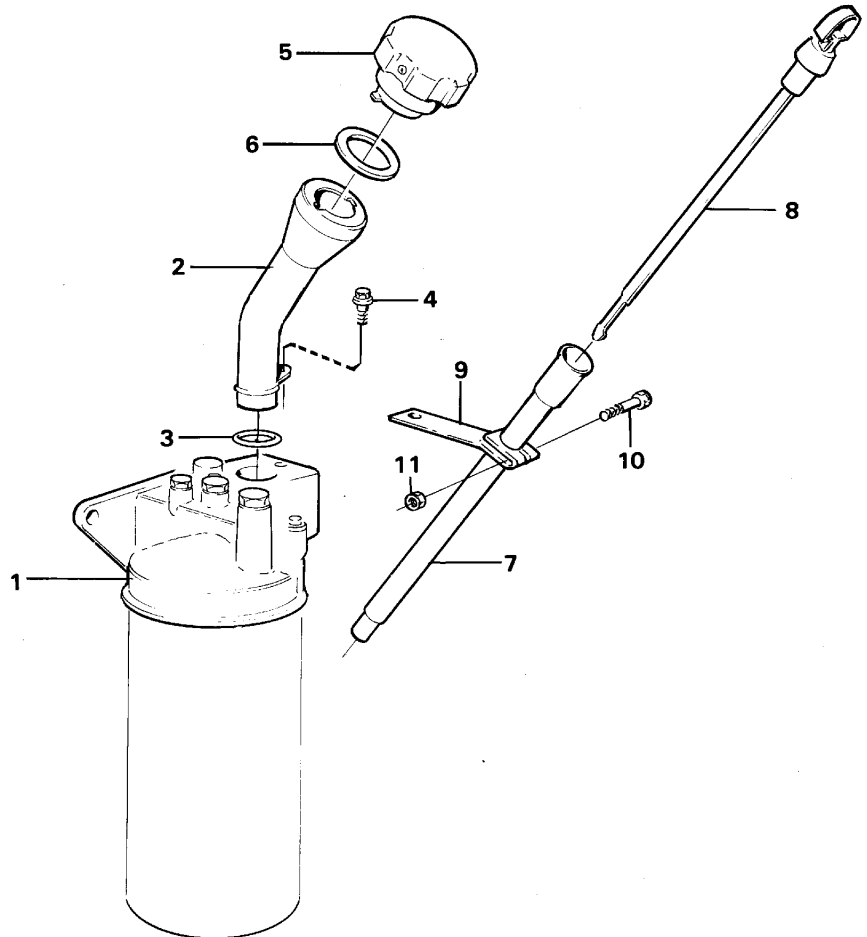

Date: 2014/2/25	Image id: AJ142A	Catalogue: 97710	Model: L120B
Brand: Volvo BM	Serial: 8100-10000, 60750-63000	Group/Section: 222/200	Title: Oil filler and dipstick

VME Parts AB
AJ 142 A
PRINTED IN SWEDEN

Pos	Part	Q1	Q2	Q3	Q4	Q5	PS	Kit	Description	Option(s)	Remark
1		1							Filter Housing		See ref 222/150
2	VOE4772233	1							Oil filler pipe		
3	VOE421629	1							Sealing ring		
4	VOE946440	1							Flange screw		
5	VOE421753	1							Filler cap		
6	VOE1275379	1							Gasket		(VOE940096)
7	VOE4772103	1							Tube		
8	VOE4772191	1							Dipstick		
	VOE925054	1							•O-ring		
9	VOE4772104	1							Clamp		
10	VOE13948356	1							Flange screw		
11	VOE13945407	1							Nut