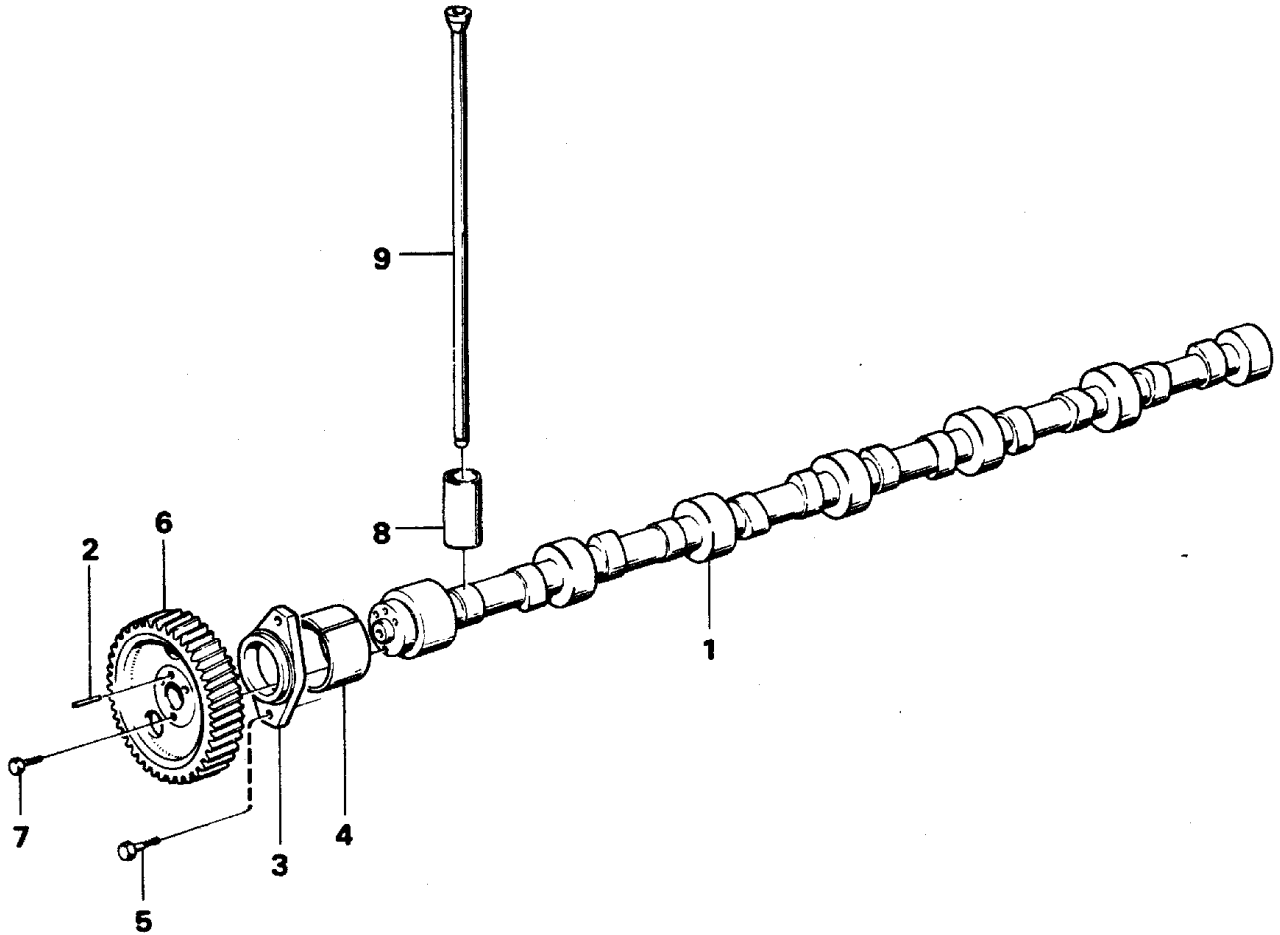

VOLVO

Construction Equipment

Date: 2014/2/25	Image id: 18350A	Catalogue: 97320	Model: L120
Brand: Volvo BM	Serial: 5000-9000, 50000-70000	Group/Section: 21/200	Title: Camshaft

Pos	Part	Q1	Q2	Q3	Q4	Q5	PS	Kit	Description	Option(s)	Remark
1	VOE471413	1							Camshaft		ENG - 97292
	VOE3978505	1							Camshaft		ENG 97293 -
2	VOE950588	1							•Pin		
3	VOE465789	1							Flange		
4		7							Bushing		See ref 21/100
5	VOE471509	2							Screw