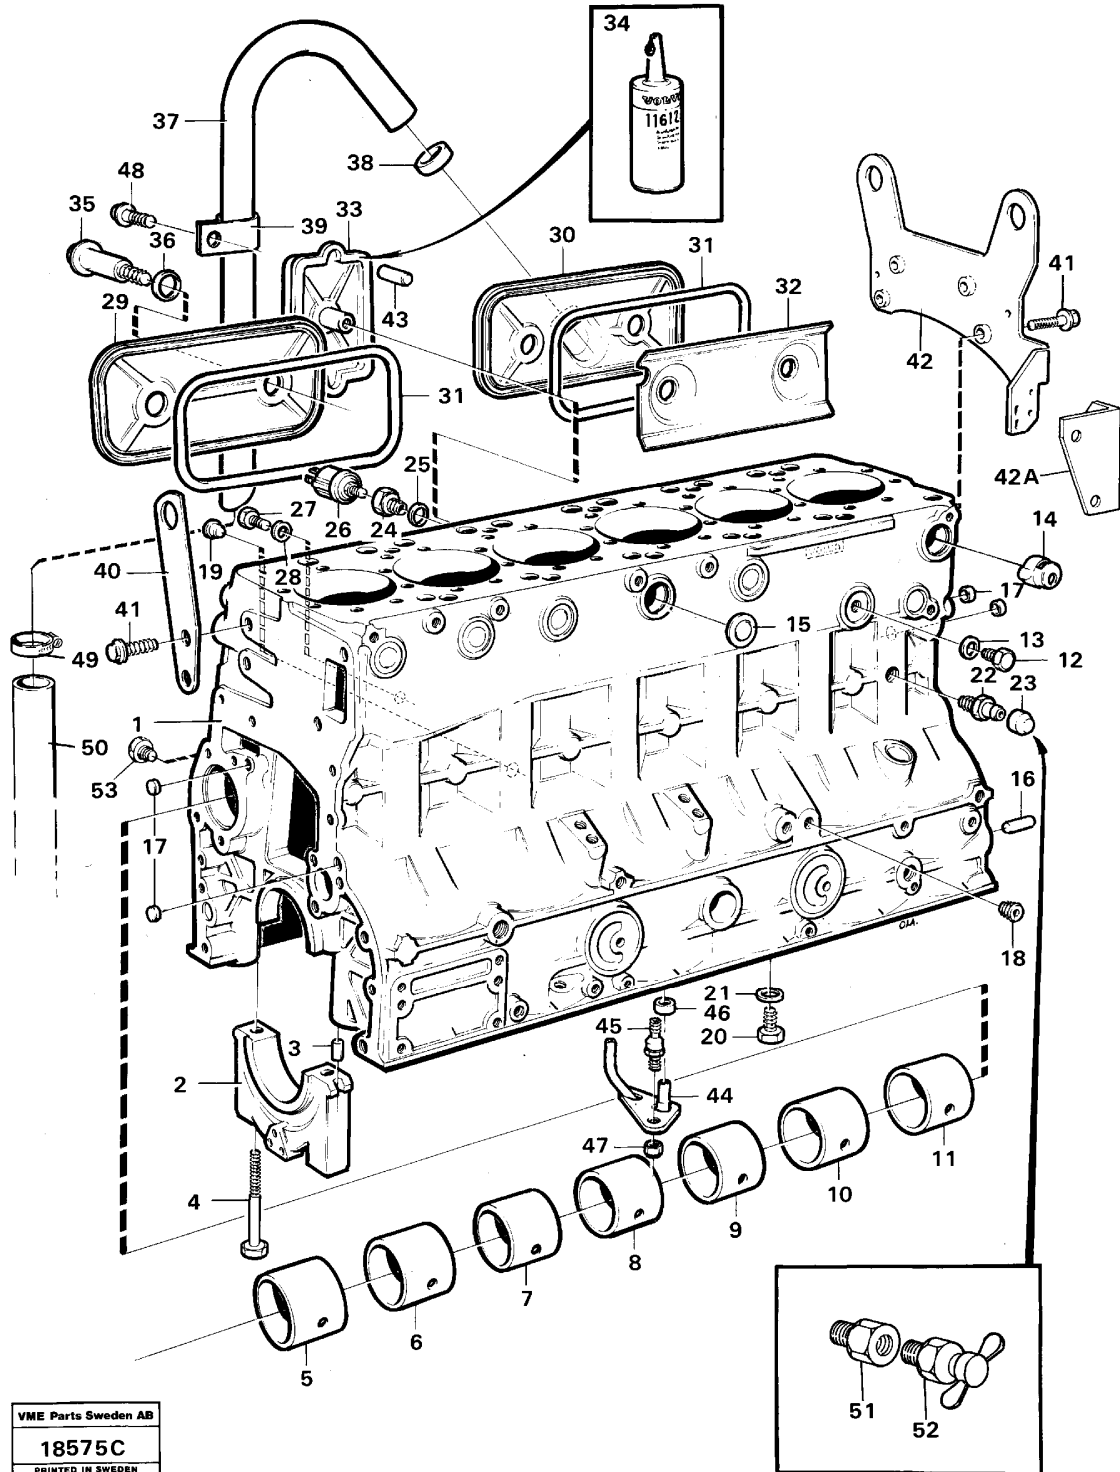

VME Parts Sweden AB  
 18575C  
 PRINTED IN SWEDEN

Q1-Q5	Option	Option description
-------	--------	--------------------

Q1 477910			
Q2 477930			
Q3 477990			
Q4 8192730			

Pos	Part	Q1	Q2	Q3	Q4	Q5	PS	Kit	Description	Option(s)	Remark
	VOE477910	1					SS		Cylinder block		ENG - 61759: (471400)
	VOE477930		1				SS		Cylinder block		ENG 61760 - 64646
	VOE477990			1			OP		Cylinder block		ENG 64647 - 97292
	VOE8192730				1				Cylinder block		ENG 97293 -
1	VOE477911	1					NS		•Cylinder block		
	VOE477931		1				NS		•Cylinder block		
	VOE477991			1			NS		•Cylinder block		
	VOE8192731				1		NS		•Cylinder block		
2	VOE471935	1	1	1			NS		•Cap		MARKED: 1
	VOE471416	1	1	1			NS		•Cap		MARKED: 4
	VOE471415	5	5	5			NS		•Cap		MARKED: 2, 3, 5, 6, 7
	VOE8192740				1		NS		•Cap		MARKED: 1
	VOE8192741				1		NS		•Cap		MARKED: 4
	VOE8192742				5		NS		•Cap		MARKED: 2, 3, 5, 6, 7
3	VOE422426	1	1	1	1				•Pin		
4	VOE465899	14	14	14					•Screw		
	VOE8192738				14				•Screw		
5	VOE422076	1	1	1	1				•Bushing		
6	VOE422077	1	1	1	1				•Bushing		
7	VOE422078	1	1	1					•Bushing		
	VOE8192676				1				•Bushing		
8	VOE11000014	1	1	1					•Bushing		
	VOE8192677				1				•Bushing		
9	VOE422080	1	1	1					•Bushing		
	VOE8192678				1				•Bushing		
10	VOE422081	1	1	1					•Bushing		
	VOE8192679				1				•Bushing		
11	VOE422082	1	1	1	1				•Bushing		
12	VOE467367	1							•Plug		(VOE467649)
13	VOE1556907	1							•Gasket		(VOE469328)
14	VOE421154	6	6	6	6				•Nozzle		
15	VOE13968955	6	6	6	6				•Expansion plug		
16	VOE191171	2	2	2	2				•Pin		(VOE7191171)
17	VOE955082	4	6	6	6				•Cap plug		
18	VOE968145	1	1	1	1				•Plug		
19	VOE422369	7	2	2	2				•Plug		
20	VOE966146	1	1	1	1		SS		Plug		
21	VOE13947629	1	1	1	1				Plane gasket		(VOE947629)
22	VOE13946121	1	1	1	1				Nipple		ENG - 3066: (946121)
23	VOE476279	1	1	1	1				Protecting cap		ENG - 3066