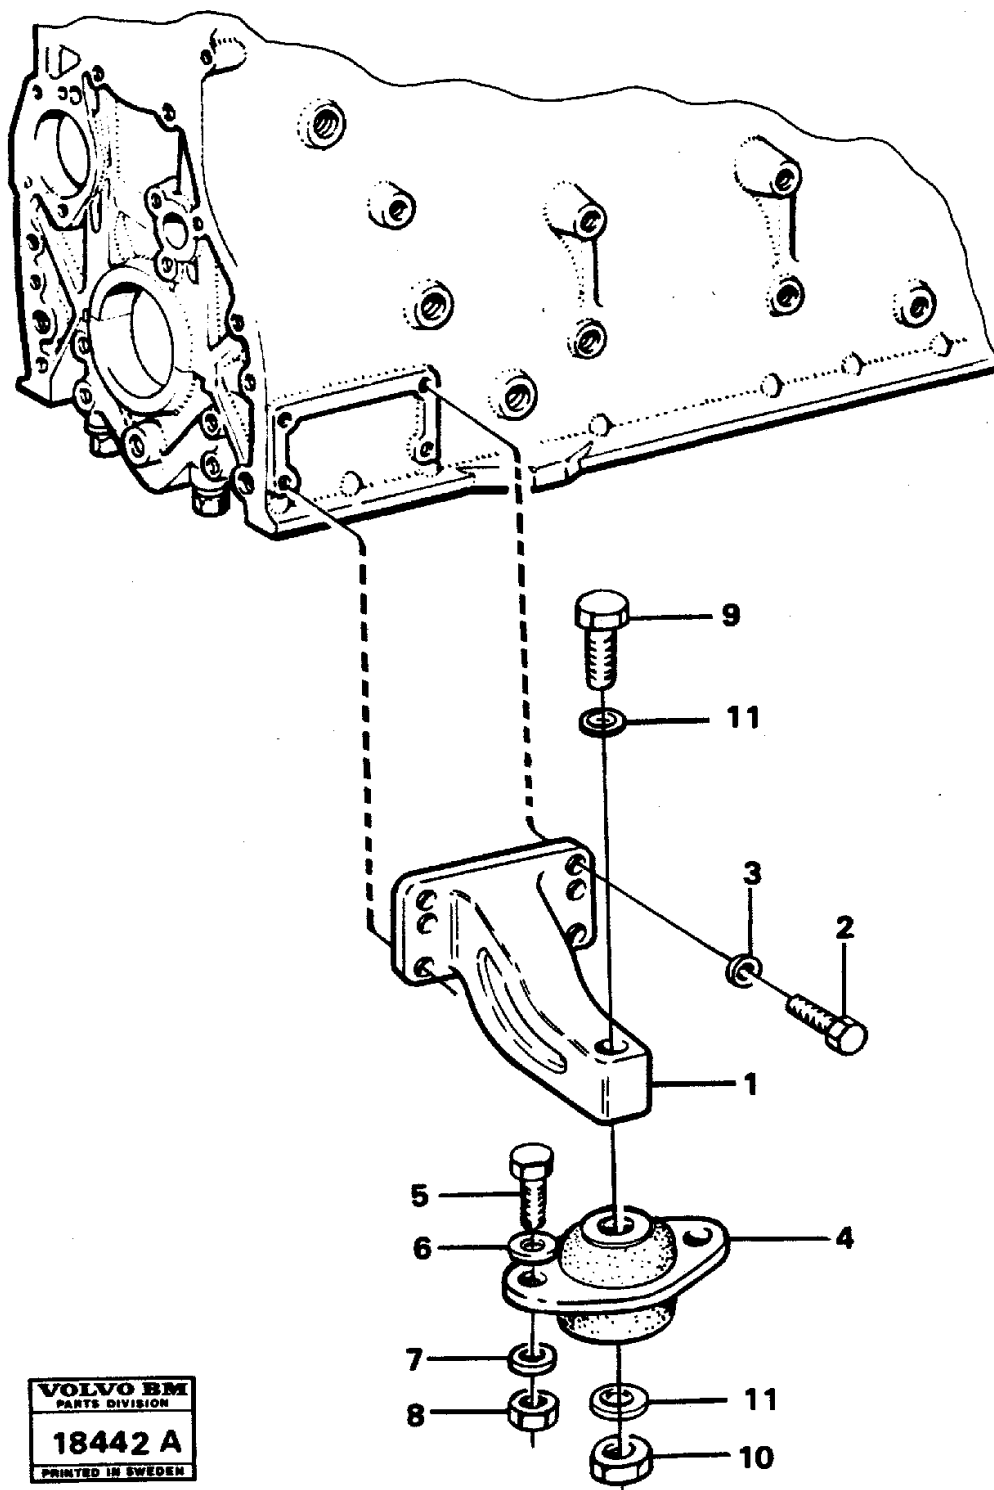

Date: 2014/2/25	Image id: 18442A	Catalogue: 97320	Model: L120
Brand: Volvo BM	Serial: 5000-9000, 50000-70000	Group/Section: 21/350	Title: Engine mounting

Pos	Part	Q1	Q2	Q3	Q4	Q5	PS	Kit	Description	Option(s)	Remark