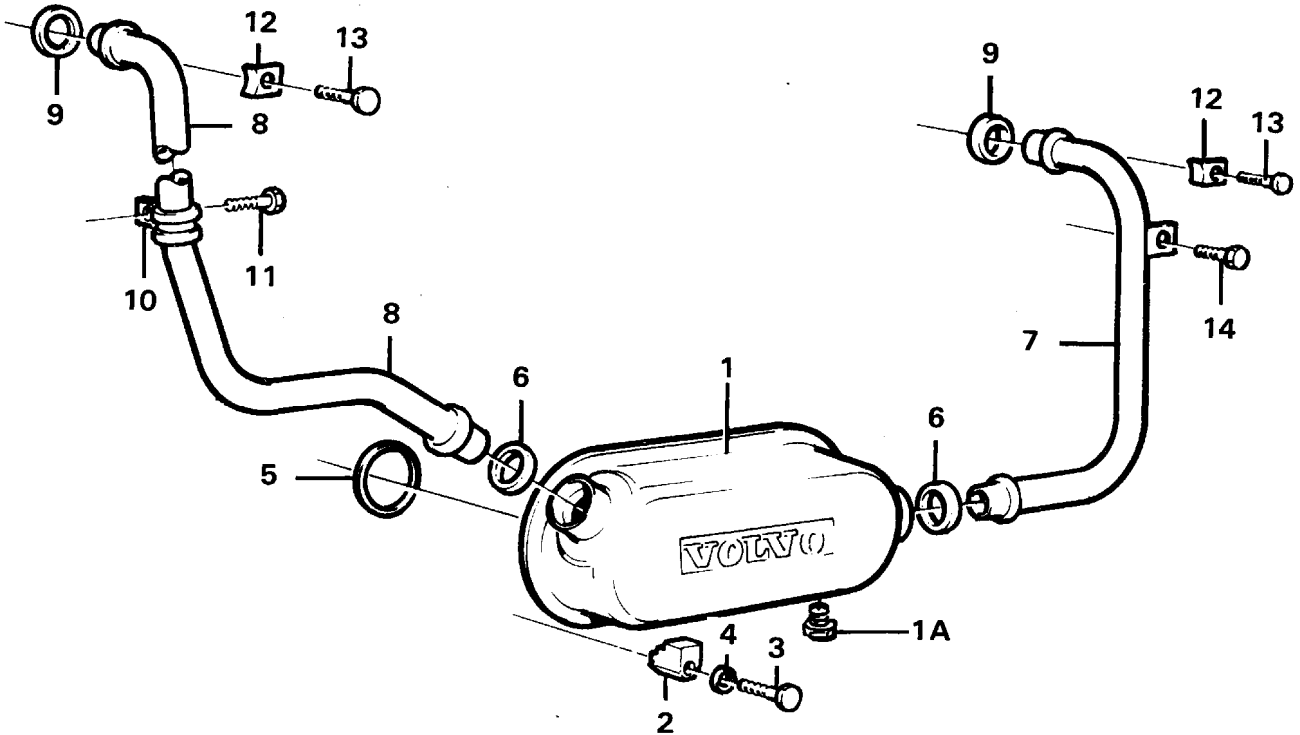

VOLVO

Construction Equipment

Date: 2014/2/25	Image id: 20254A	Catalogue: 97320	Model: L120
Brand: Volvo BM	Serial: 5000-9000, 50000-70000	Group/Section: 22/125	Title: Oil cooler

VME Parts Sweden AB
20254 A
PRINTED IN SWEDEN

Pos	Part	Q1	Q2	Q3	Q4	Q5	PS	Kit	Description	Option(s)	Remark
1	VOE1661254	1							Oil Cooler		
1A	VOE180759	1							•Plugg		
2	VOE471804	4							Retainer		
3	VOE13965186	4							Flange screw		(VOE965186)L = 50
	VOE970952	2							Hexagon screw		(VOE13970952)L = 50; (13955322)