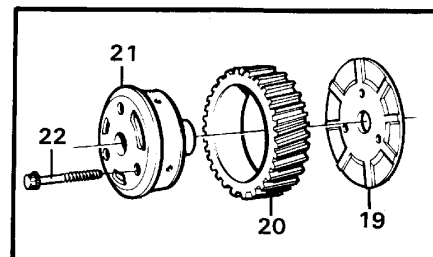

6		1							Camshaft gear		See ref 21/250
7		3							Screw		See ref 21/250
8	VOE11030953	12							Tappet		
9	VOE421385	12							Push rod		ENG - 97292
	VOE8192698	12							Push rod		ENG 97293 -

Date: <b>2014/2/25</b>	Image id: <b>18451A</b>	Catalogue: <b>97320</b>	Model: <b>L120</b>
Brand: <b>Volvo BM</b>	Serial: <b>5000-9000, 50000-70000</b>	Group/Section: <b>21/250</b>	Title: <b>Timing gear casing and gears</b>