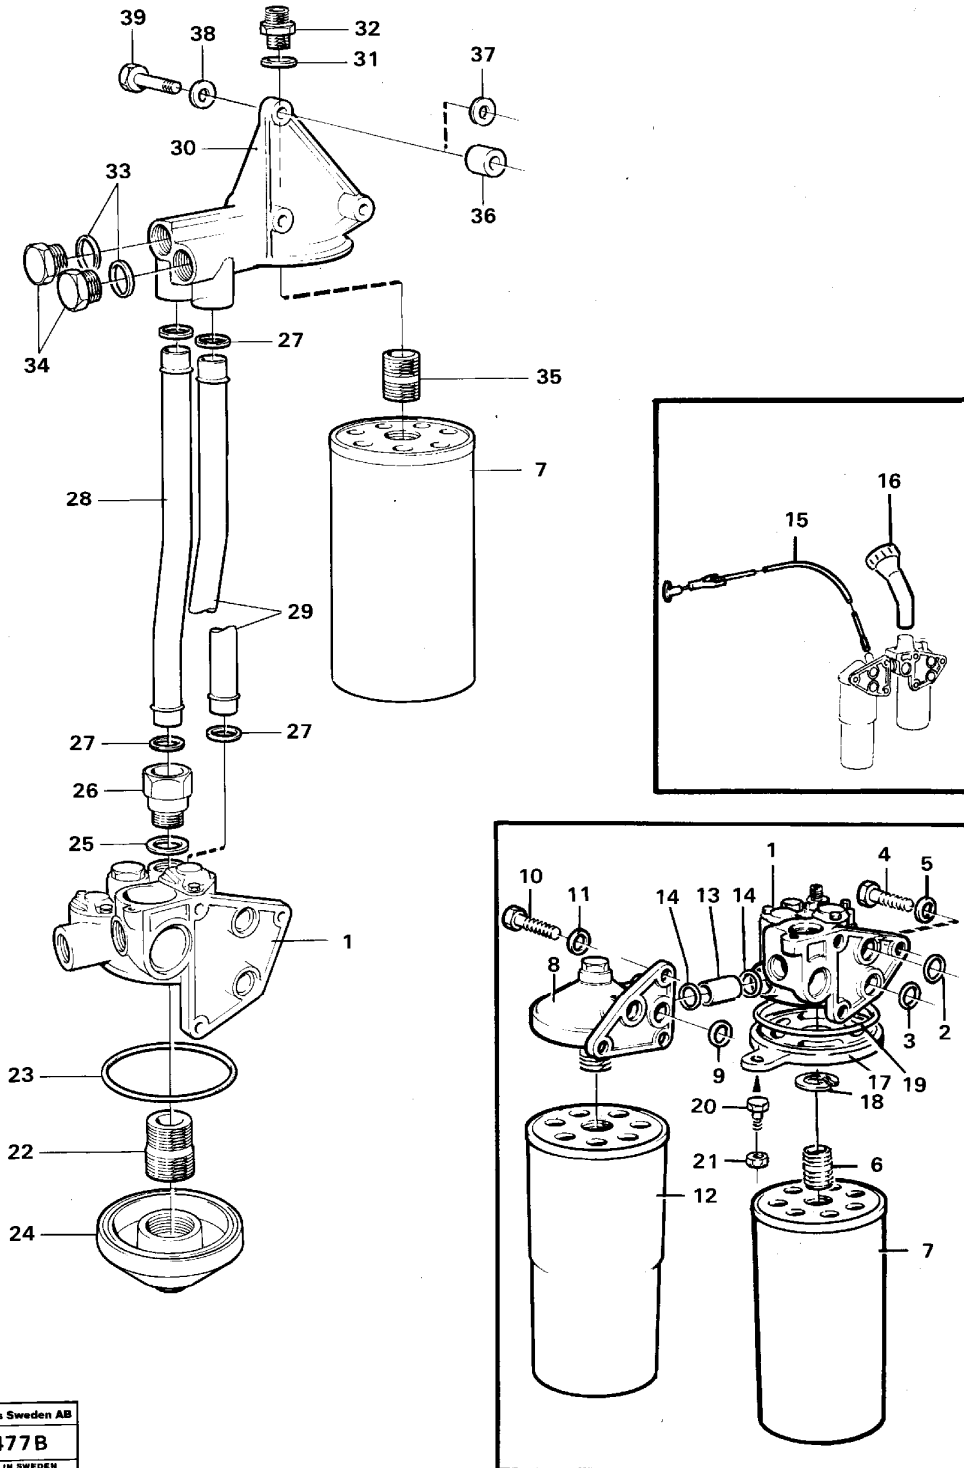

Date: 2014/2/25	Image id: 18477B	Catalogue: 97320	Model: L120
Brand: Volvo BM	Serial: 5000-9000, 50000-70000	Group/Section: 22/150	Title: Oil filter

VME Parts Sweden AB
18477B
PRINTED IN SWEDEN

Pos	Part	Q1	Q2	Q3	Q4	Q5	PS	Kit	Description	Option(s)	Remark