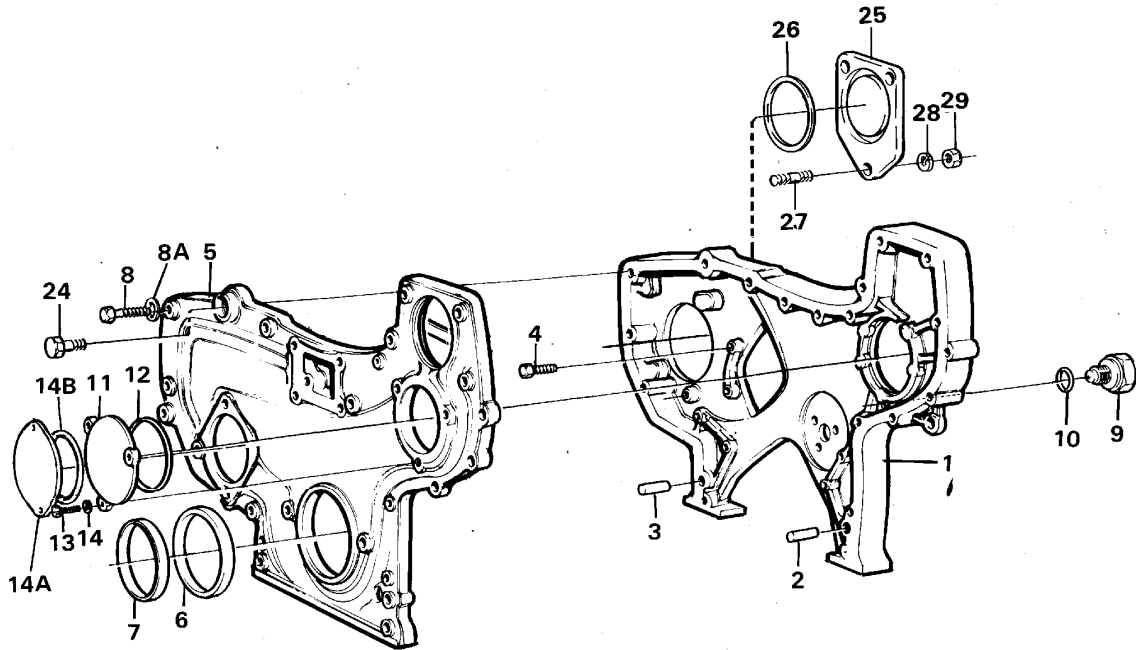

6		1							Camshaft gear		See ref 21/250
7		3							Screw		See ref 21/250
8	VOE11030953	12							Tappet		
9	VOE421385	12							Push rod		ENG - 97292
	VOE8192698	12							Push rod		ENG 97293 -

Date: <b>2014/2/25</b>	Image id: <b>18451A</b>	Catalogue: <b>97320</b>	Model: <b>L120</b>
Brand: <b>Volvo BM</b>	Serial: <b>5000-9000, 50000-70000</b>	Group/Section: <b>21/250</b>	Title: <b>Timing gear casing and gears</b>