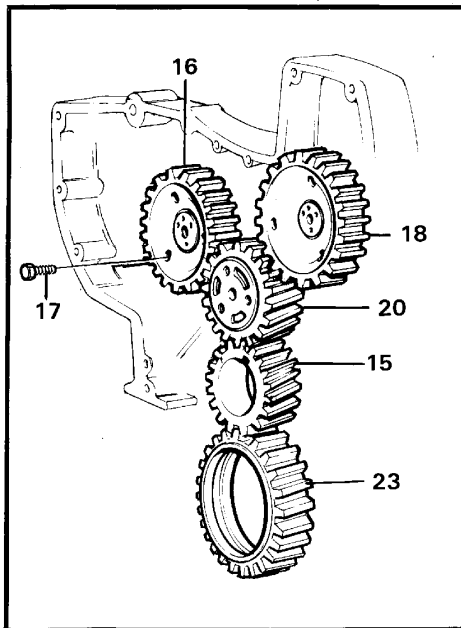

6		1							Camshaft gear		See ref 21/250
7		3							Screw		See ref 21/250
8	VOE11030953	12							Tappet		
9	VOE421385	12							Push rod		ENG - 97292
	VOE8192698	12							Push rod		ENG 97293 -

Date: <b>2014/2/25</b>	Image id: <b>18451A</b>	Catalogue: <b>97320</b>	Model: <b>L120</b>
Brand: <b>Volvo BM</b>	Serial: <b>5000-9000, 50000-70000</b>	Group/Section: <b>21/250</b>	Title: <b>Timing gear casing and gears</b>