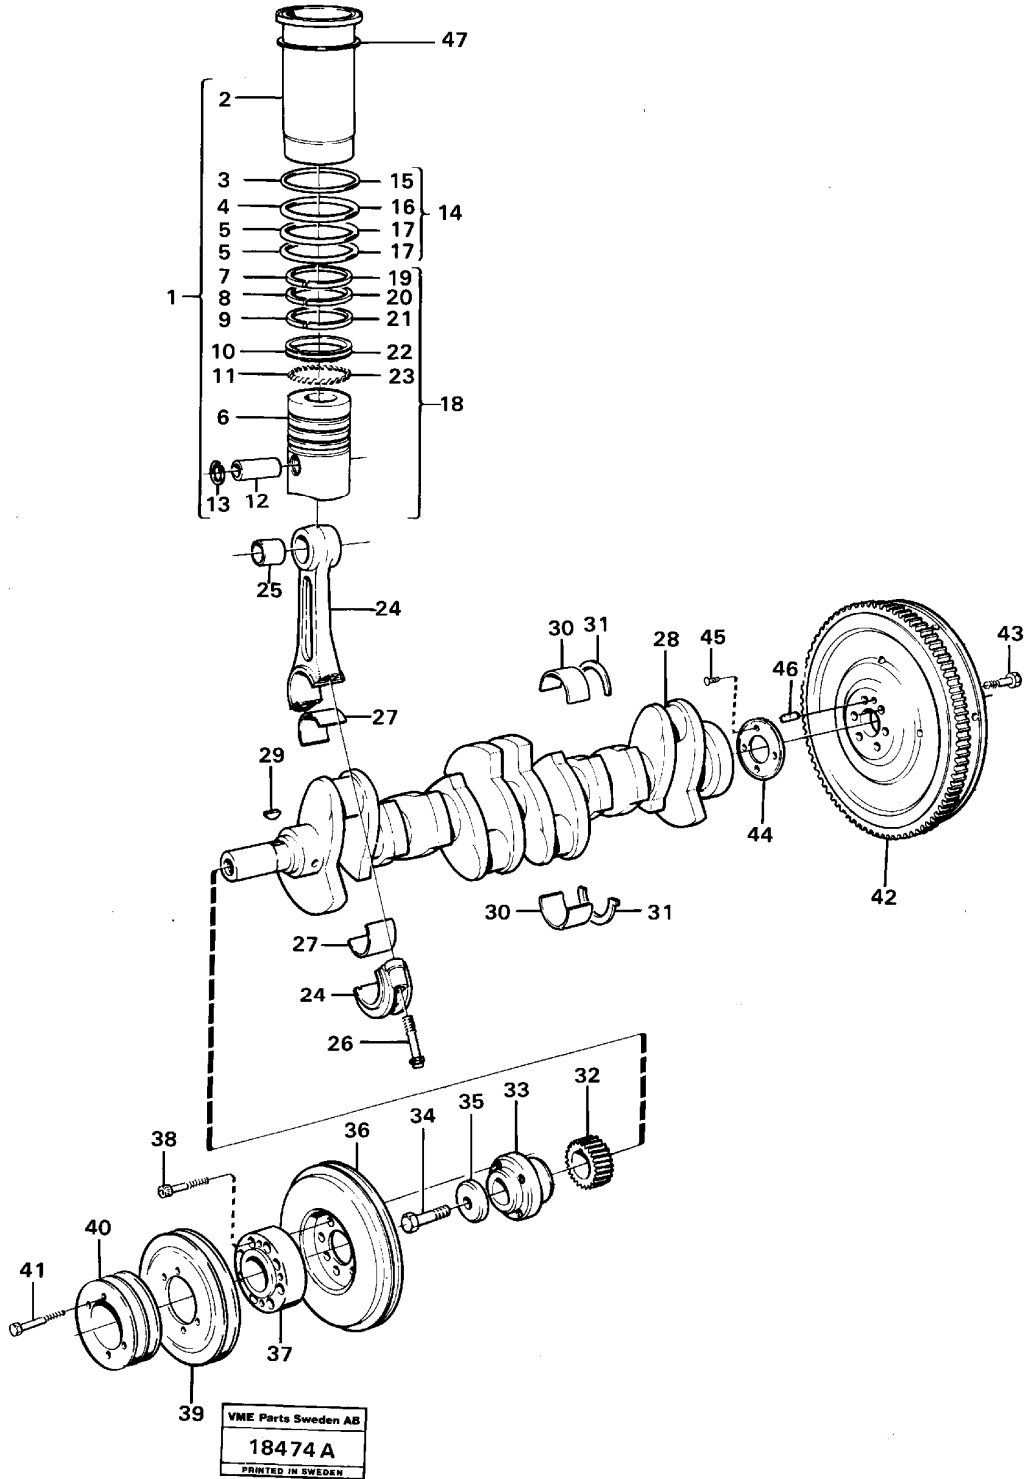

Date: 2014/2/25	Image id: 18474A	Catalogue: 97320	Model: L120
Brand: Volvo BM	Serial: 5000-9000, 50000-70000	Group/Section: 21/150	Title: Crankshaft and related parts

Pos	Part	Q1	Q2	Q3	Q4	Q5	PS	Kit	Description	Option(s)	Remark