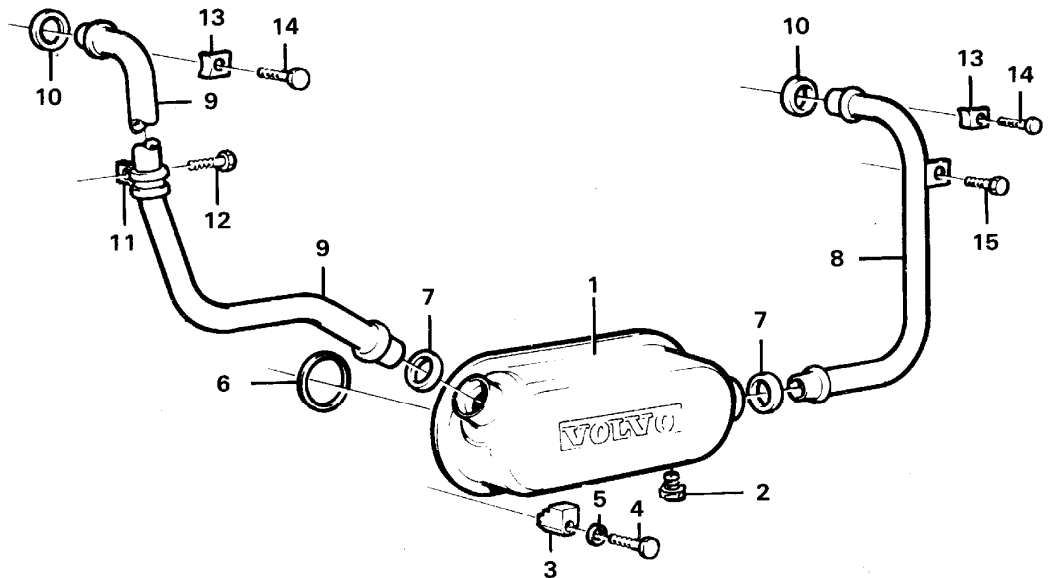

VOLVO

Construction Equipment

Date: 2014/2/12	Image id: AN170	Catalogue: 97765	Model: L90C
Brand: Volvo BM	Serial: 13001-14304, 61901-62462, 70001-70052	Group/Section: 223/100	Title: Oil cooler

VME Parts AB
AN 170
PRINTED IN SWEDEN

Pos	Part	Q1	Q2	Q3	Q4	Q5	PS	Kit	Description	Option(s)	Remark
1	VOE1661254	1							Oil Cooler		
2	VOE180759	1							•Plugg		
3	VOE471804	4							Retainer		
4	VOE13965186	2							Flange screw		(VOE965186)
	VOE965221	2							Flange screw		(VOE13965221)
5	VOE941908	4							Spring Washer		
6	VOE471467	2							Sealing ring		
7	VOE471708	2							Sealing ring		
8	VOE848467	1							Coolant Pipe		
9	VOE11030930	1							Pipe		
10	VOE471637	2							Sealing ring		
11	VOE968508	1							Clamp		
12	VOE13949846	1							Screw		M8x20
13	VOE421654	2							Clamp		
14	VOE946440	2							Flange screw		M8x16