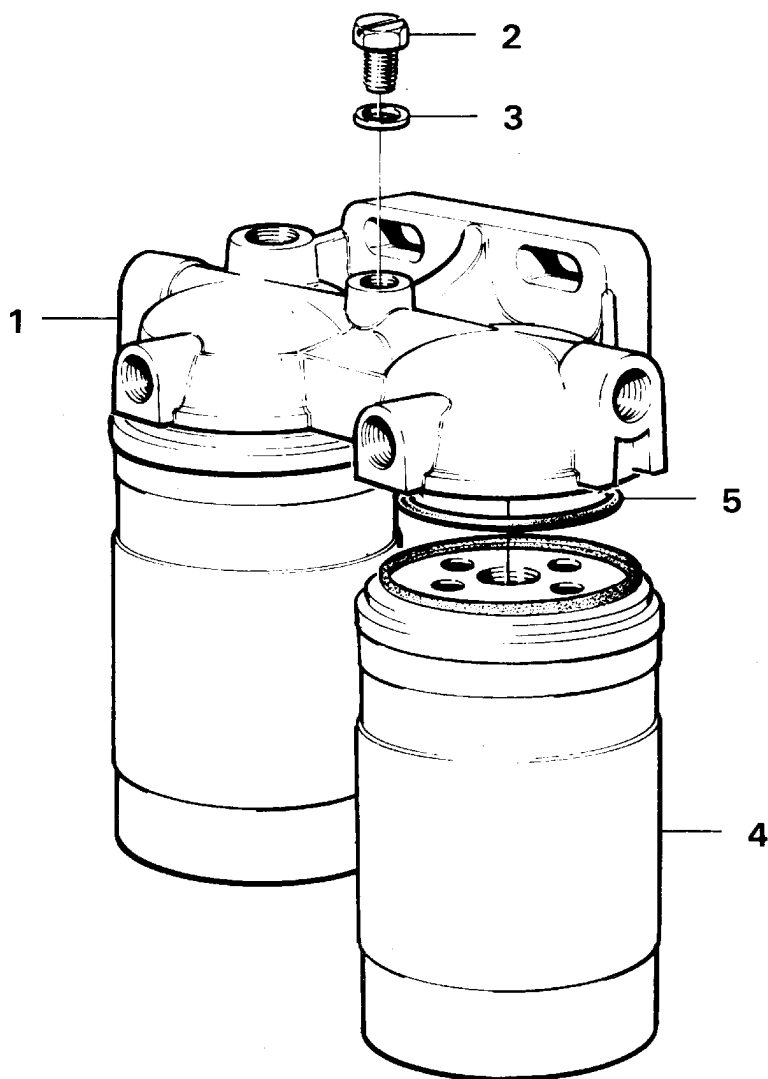

VOLVO

Construction Equipment

Date: 2014/2/12	Image id: AN178	Catalogue: 97765	Model: L90C
Brand: Volvo BM	Serial: 13001-14304, 61901-62462, 70001-70052	Group/Section: 233/150	Title: Fuel filter

VME Parts AB
AN 178
PRINTED IN SWEDEN

Pos	Part	Q1	Q2	Q3	Q4	Q5	PS	Kit	Description	Option(s)	Remark
1	VOE1676832	1					SS		Housing		
2	VOE471177	1							•Air Venting Scr		
3	VOE947620	1							•Gasket		
4	VOE466987	2							Fuel Filter		
5	VOE6638088	2							•Gasket