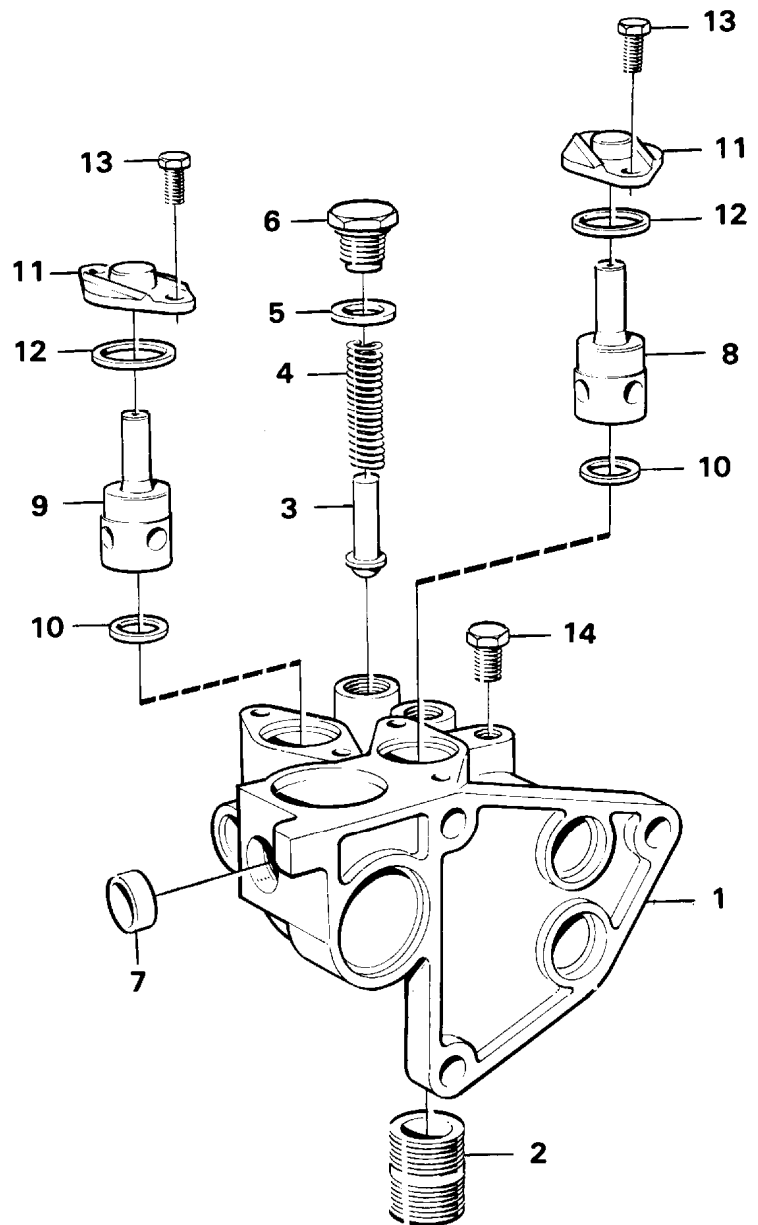

Date: 2014/2/12	Image id: AN168	Catalogue: 97765	Model: L90C
Brand: Volvo BM	Serial: 13001-14304, 61901-62462, 70001-70052	Group/Section: 222/150	Title: Housing, oil filter

VME Parts AB
AN 168
PRINTED IN SWEDEN

Pos	Part	Q1	Q2	Q3	Q4	Q5	PS	Kit	Description	Option(s)	Remark
	VOE11030601	1							Housing		
1		1					NS		•Housing		
2	VOE11030599	1							•Nipple		
3	VOE471085	1							•Valve cone		
4	VOE466653	1							•Compression spring