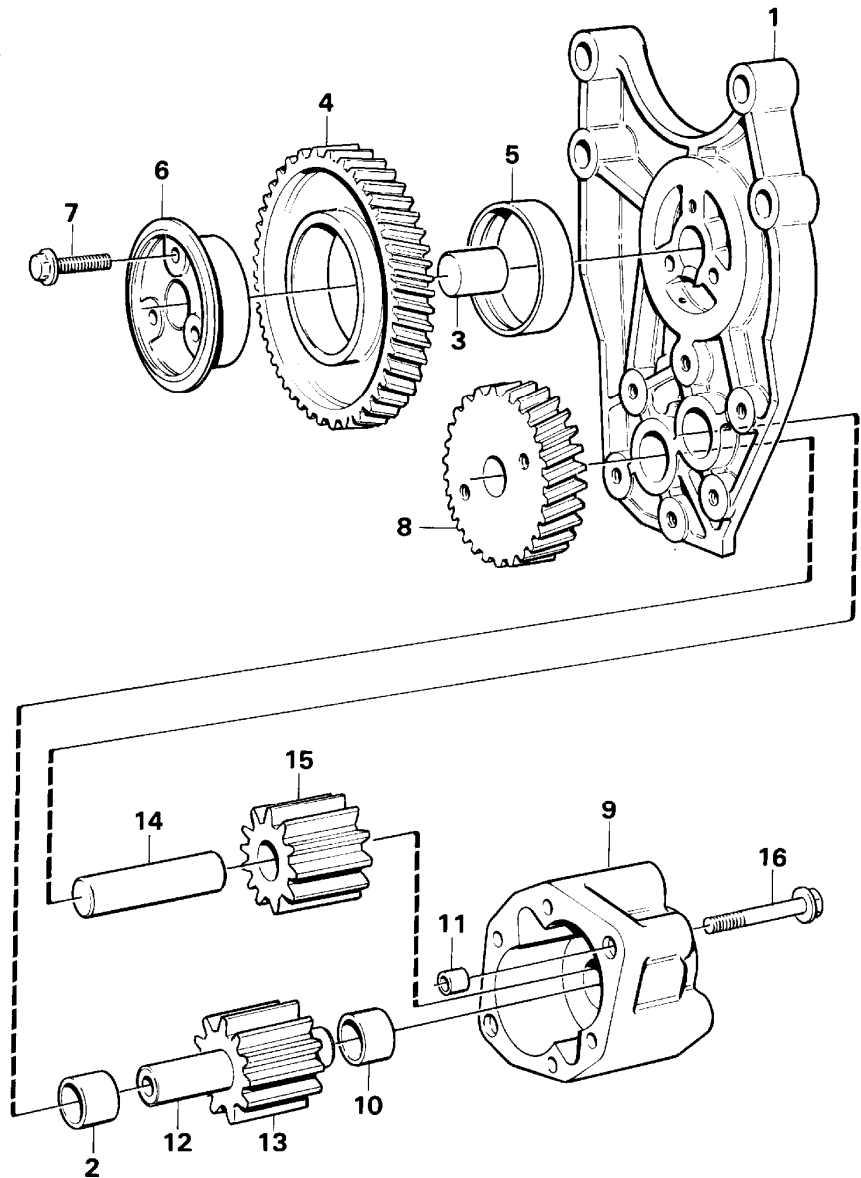

Date: 2014/2/12	Image id: AN161	Catalogue: 97765	Model: L90C
Brand: Volvo BM	Serial: 13001-14304, 61901-62462, 70001-70052	Group/Section: 221/150	Title: Oil pump

VME Parts AB
AN 161
PRINTED IN SWEDEN

Pos	Part	Q1	Q2	Q3	Q4	Q5	PS	Kit	Description	Option(s)	Remark
	VOE477547	1							Oil pump		
1	VOE471571	1							•Bracket		
2	VOE470347	2						K	••Bushing		
3	VOE191171	1							••Pin		(VOE191171)
	VOE471942	1							•Drive Gear		
4		1					NS		••Idler gear