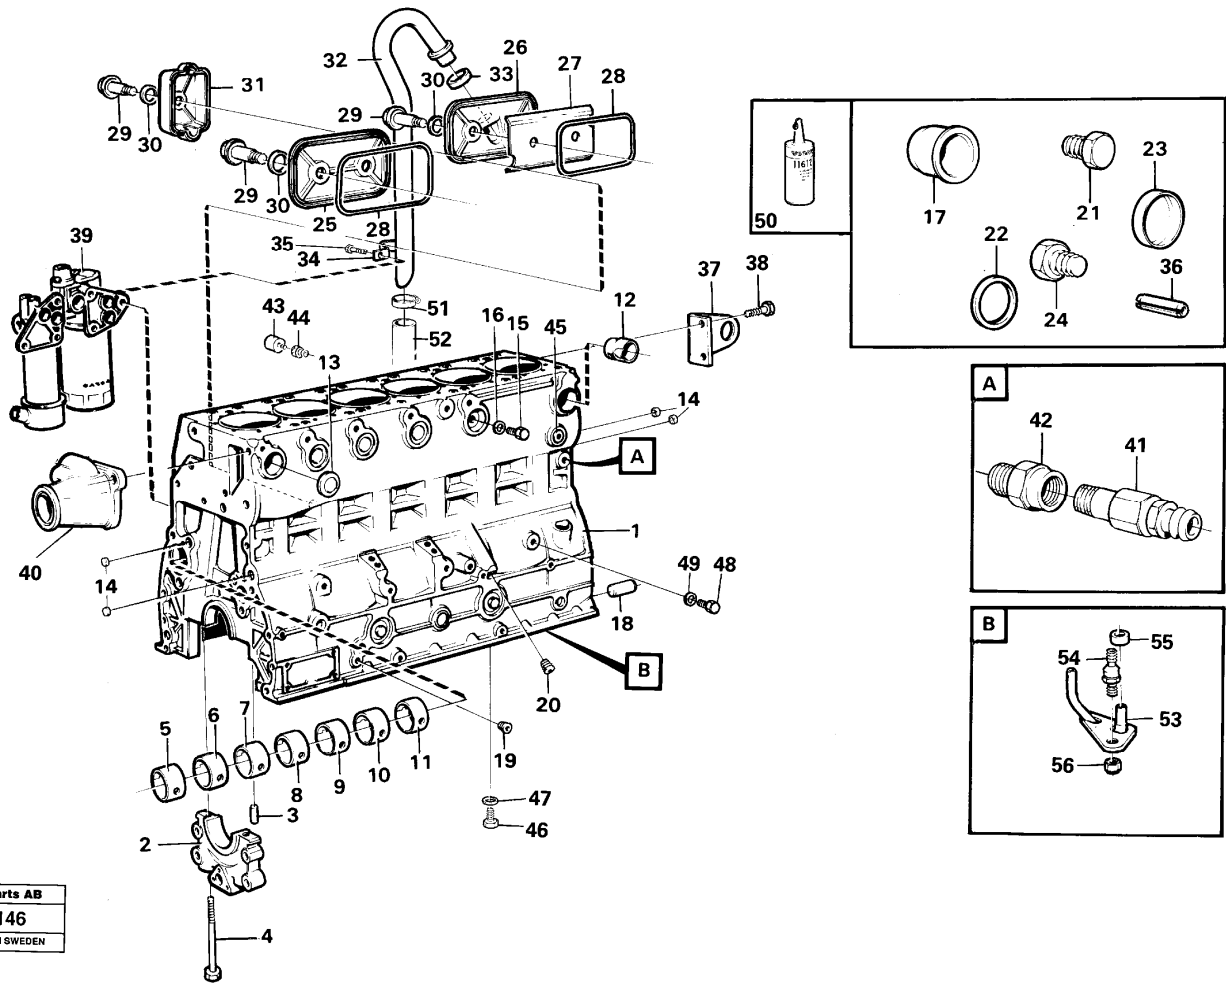

Date: 2014/2/12	Image id: AN146	Catalogue: 97765	Model: L90C
Brand: Volvo BM	Serial: 13001-14304, 61901-62462, 70001-70052	Group/Section: 212/100	Title: Cylinder block

Pos	Part	Q1	Q2	Q3	Q4	Q5	PS	Kit	Description	Option(s)	Remark
1	VOE420990	1							Cylinder block		
2		7					NS		•Bearing carrier		
3	VOE422426	1							••Pin		
4	VOE465899	14							••Screw		
5	VOE422076	1							•Bushing		
6	VOE422077	1							•Bushing		(VOE7422077)
7	VOE422078	1							•Bushing		
8	VOE11000014	1							•Bushing		(VOE422079)
9	VOE422080	1							•Bushing		(VOE7422080)
10	VOE422081	1							•Bushing		
11	VOE422082	1							•Bushing		
12	VOE421154	6							•Nozzle