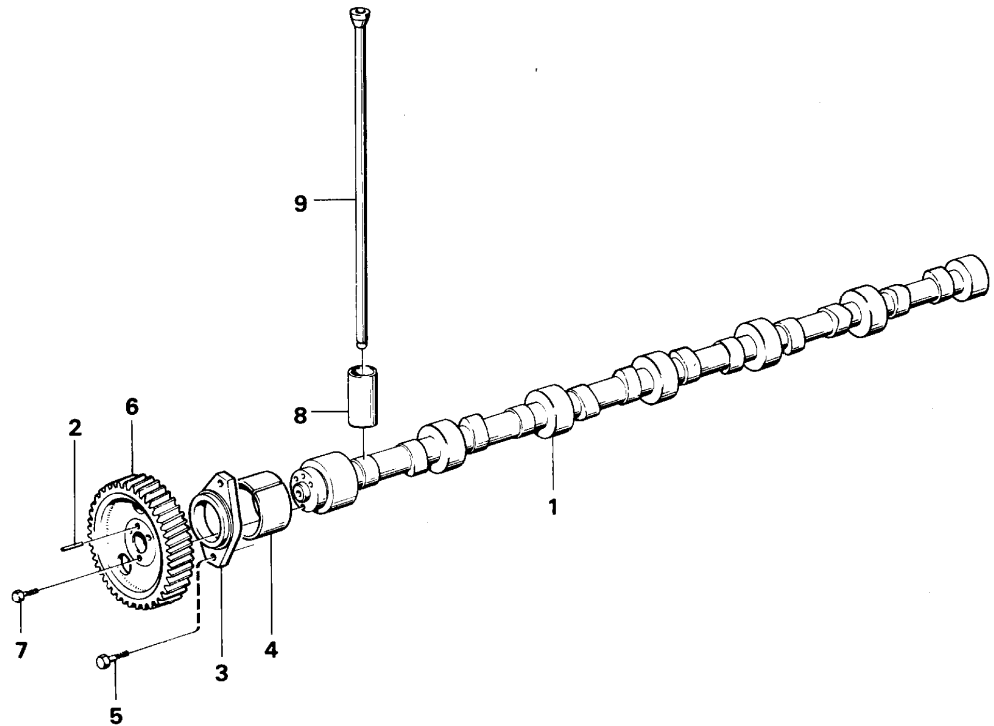

VOLVO

Construction Equipment

Date: 2014/2/12	Image id: AN147	Catalogue: 97765	Model: L90C
Brand: Volvo BM	Serial: 13001-14304, 61901-62462, 70001-70052	Group/Section: 215/100	Title: Camshaft

VME Parts AB
AN 147
PRINTED IN SWEDEN

Pos	Part	Q1	Q2	Q3	Q4	Q5	PS	Kit	Description	Option(s)	Remark
1	VOE465787	1							Camshaft		
		1					NS		•Camshaft		
2	VOE950588	1							•Pin		
3	VOE465789	1							Flange		
4		7							Bushing		See ref 212/100
5	VOE471509	2							Screw		
6	VOE478297	1							Gear		
7	VOE471555	3							Screw		
8	VOE421067	12							Tappet		
9	VOE420021	12							Rod