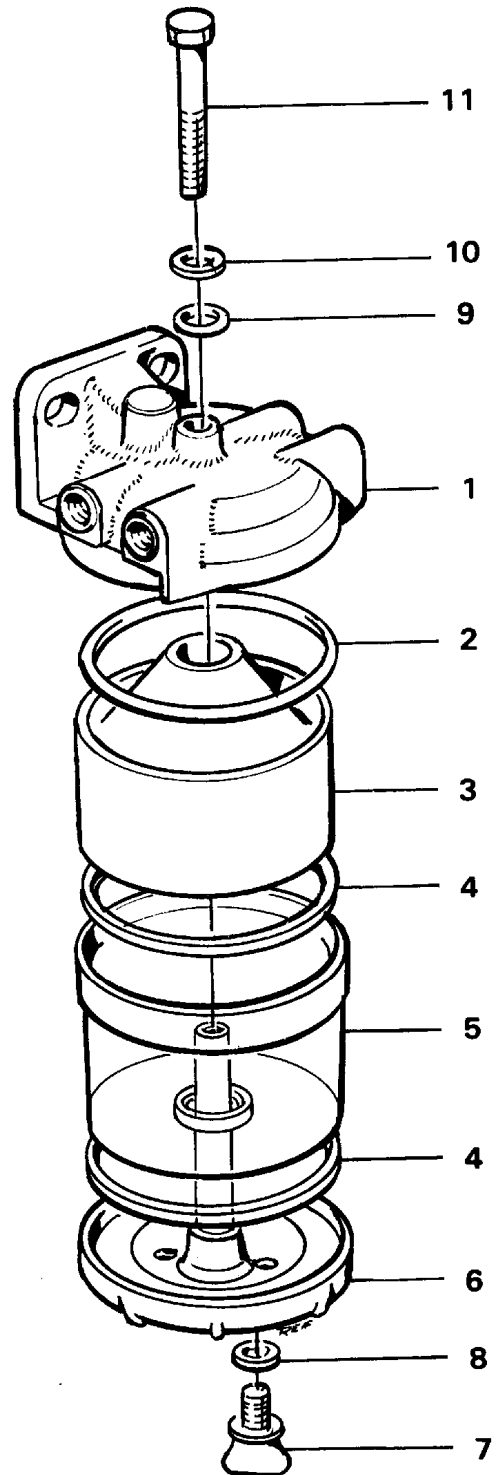

Date: 2014/2/12	Image id: AN179	Catalogue: 97765	Model: L90C
Brand: Volvo BM	Serial: 13001-14304, 61901-62462, 70001-70052	Group/Section: 233/200	Title: Slurry separator

VME Parts AB
AN 179
PRINTED IN SWEDEN

Pos	Part	Q1	Q2	Q3	Q4	Q5	PS	Kit	Description	Option(s)	Remark