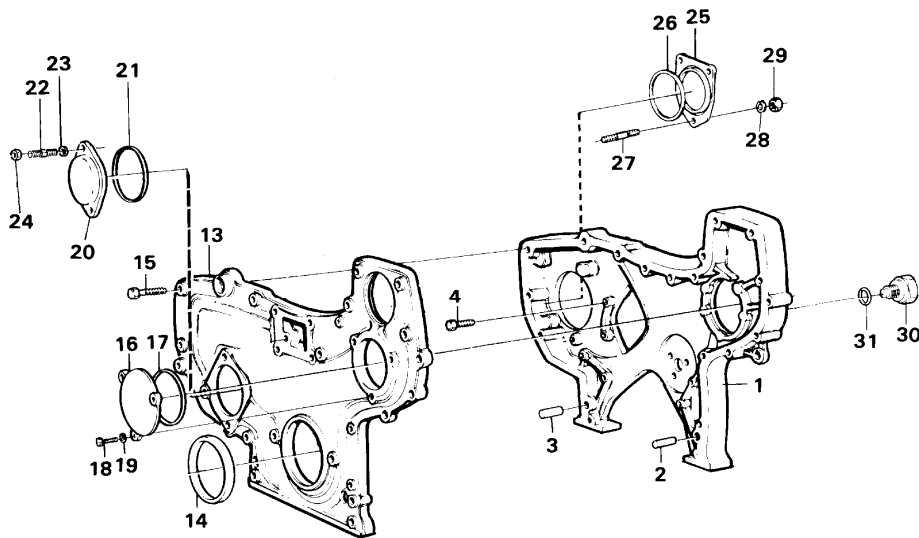

VOLVO

Construction Equipment

Date: 2014/2/12	Image id: AN147	Catalogue: 97765	Model: L90C
Brand: Volvo BM	Serial: 13001-14304, 61901-62462, 70001-70052	Group/Section: 215/100	Title: Camshaft

VME Parts AB
AN 147
PRINTED IN SWEDEN

Date: 2014/2/12	Image id: AN148	Catalogue: 97765	Model: L90C
Brand: Volvo BM	Serial: 13001-14304, 61901-62462, 70001-70052	Group/Section: 215/150	Title: Timing gear casing

VME Parts AB
AN 148
PRINTED IN SWEDEN