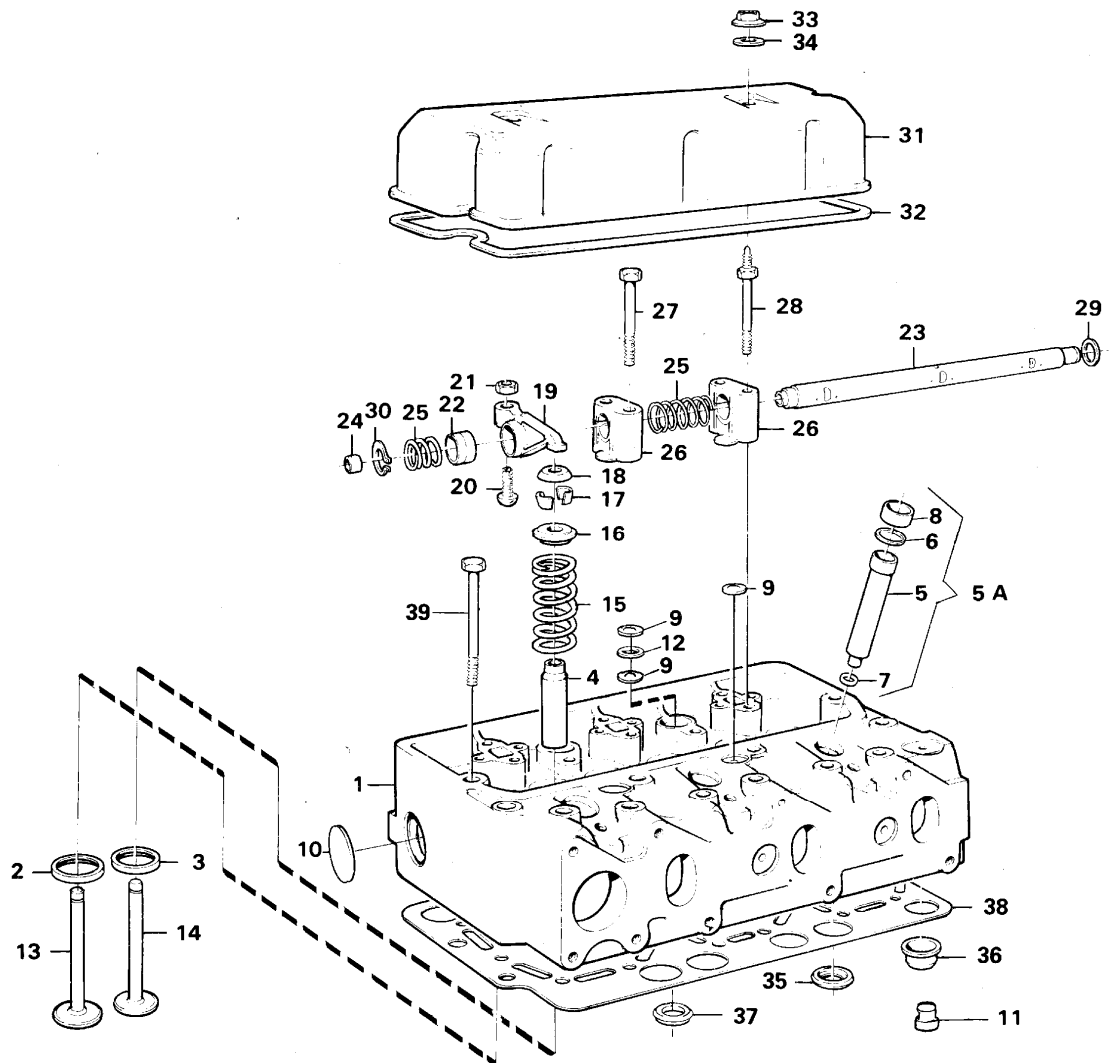

Date: 2014/2/12	Image id: AN139	Catalogue: 97765	Model: L90C
Brand: Volvo BM	Serial: 13001-14304, 61901-62462, 70001-70052	Group/Section: 210/150	Title: Engine, assembly

Pos	Part	Q1	Q2	Q3	Q4	Q5	PS	Kit	Description	Option(s)	Remark
	VOE15003910	1							Engine		(VOE8188100)
1									Cylinder head		See ref 211/100
2									Cylinder block		See ref 212/100
3									Camshaft		See ref 215/100
4									Timing gear casing		See ref 215/150
5									Crank mechanism		See ref 216/100
6									Oil sump		See ref 217/100
7									Oil filter		See ref 222/100
8									Inlet manifold		See ref 251/100
									Starter element		See ref 251/100
9	VOE13965183	8							Flange screw		M8 x 90
	VOE13955308	4							Screw		M8x110
10	VOE843075	4							Spacer sleeve		L=15mm
11	VOE13941907	12							Washer		

Date: 2014/2/12	Image id: AN145	Catalogue: 97765	Model: L90C
Brand: Volvo BM	Serial: 13001-14304, 61901-62462, 70001-70052	Group/Section: 211/100	Title: Cylinder head

Pos	Part	Q1	Q2	Q3	Q4	Q5	PS	Kit	Description	Option(s)	Remark
	VOE420878	2							Cylinder head		
1		2					NS		•Cylinder head		
2	VOE420874	6							••Valve seat		STD D, INLET
	VOE420876	6							••Valve seat		0,20 O SZ
3	VOE420875	6							••Valve seat		STD D, EXHAUST
	VOE420877	6							••Valve seat		0,20 O SZ
4	VOE477792	12							••Valve guide		
5A	VOE270575	6					SS		••Repair kit		
5	VOE8192085	6							•••Sleeve		(VOE466404)
6	VOE466405	6							•••Sealing ring		