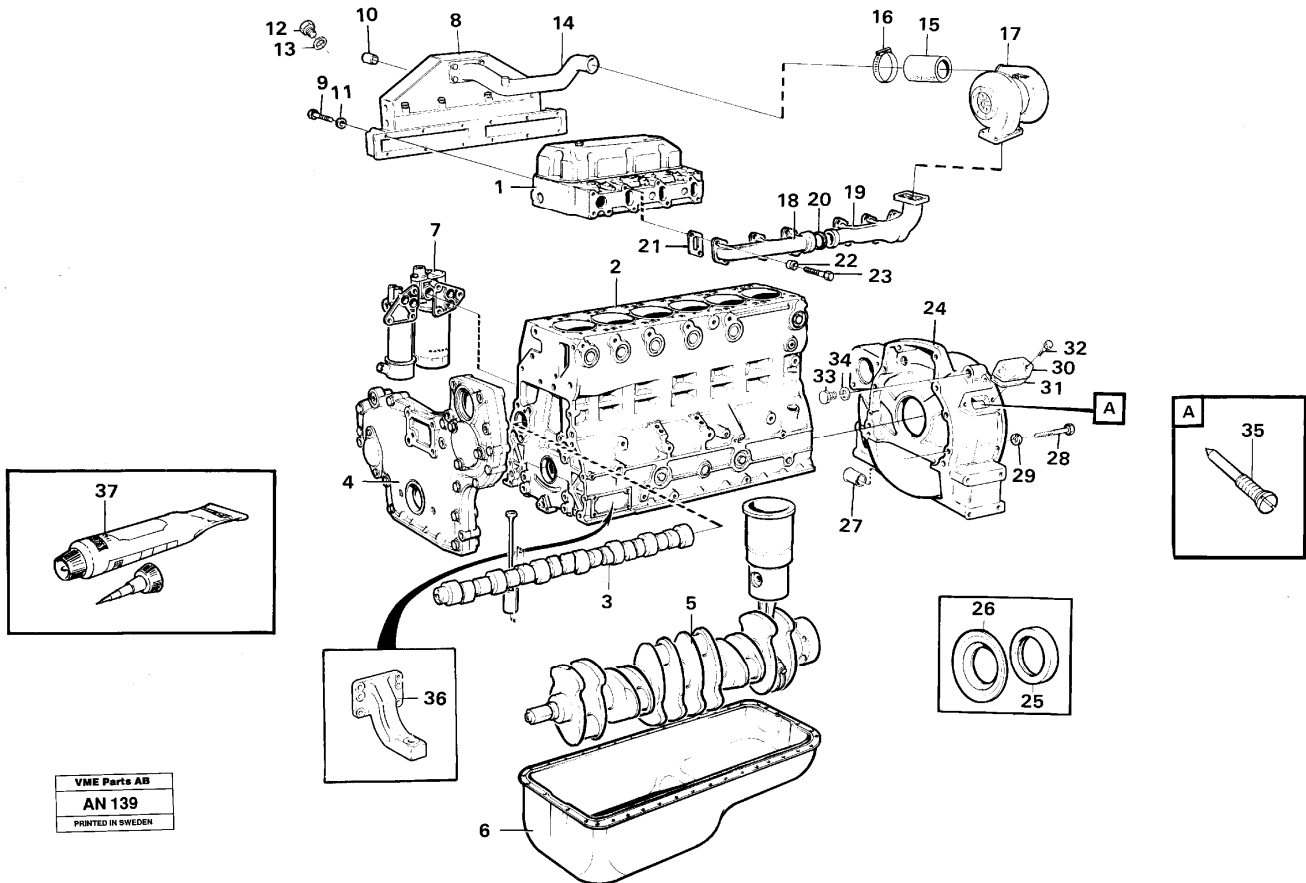

Date: 2014/2/12	Image id: AN139	Catalogue: 97765	Model: L90C
Brand: Volvo BM	Serial: 13001-14304, 61901-62462, 70001-70052	Group/Section: 210/150	Title: Engine, assembly

Pos	Part	Q1	Q2	Q3	Q4	Q5	PS	Kit	Description	Option(s)	Remark
	VOE15003910	1							Engine		(VOE8188100)
1									Cylinder head		See ref 211/100
2									Cylinder block		See ref 212/100
3									Camshaft		See ref 215/100
4									Timing gear casing		See ref 215/150
5									Crank mechanism		See ref 216/100
6									Oil sump		See ref 217/100
7									Oil filter		See ref 222/100
8									Inlet manifold		See ref 251/100
									Starter element		See ref 251/100
9	VOE13965183	8							Flange screw		M8 x 90
	VOE13955308	4							Screw		M8x110
10	VOE843075	4							Spacer sleeve		L=15mm
11	VOE13941907	12							Washer		

Date: 2014/2/12	Image id: AN145	Catalogue: 97765	Model: L90C
Brand: Volvo BM	Serial: 13001-14304, 61901-62462, 70001-70052	Group/Section: 211/100	Title: Cylinder head

Pos	Part	Q1	Q2	Q3	Q4	Q5	PS	Kit	Description	Option(s)	Remark
	VOE420878	2							Cylinder head		
1		2					NS		•Cylinder head		
2	VOE420874	6							••Valve seat		STD D, INLET
	VOE420876	6							••Valve seat		0,20 O SZ
3	VOE420875	6							••Valve seat		STD D, EXHAUST
	VOE420877	6							••Valve seat		0,20 O SZ
4	VOE477792	12							••Valve guide		
5A	VOE270575	6					SS		••Repair kit		
5	VOE8192085	6							•••Sleeve		(VOE466404)
6	VOE466405	6							•••Sealing ring		