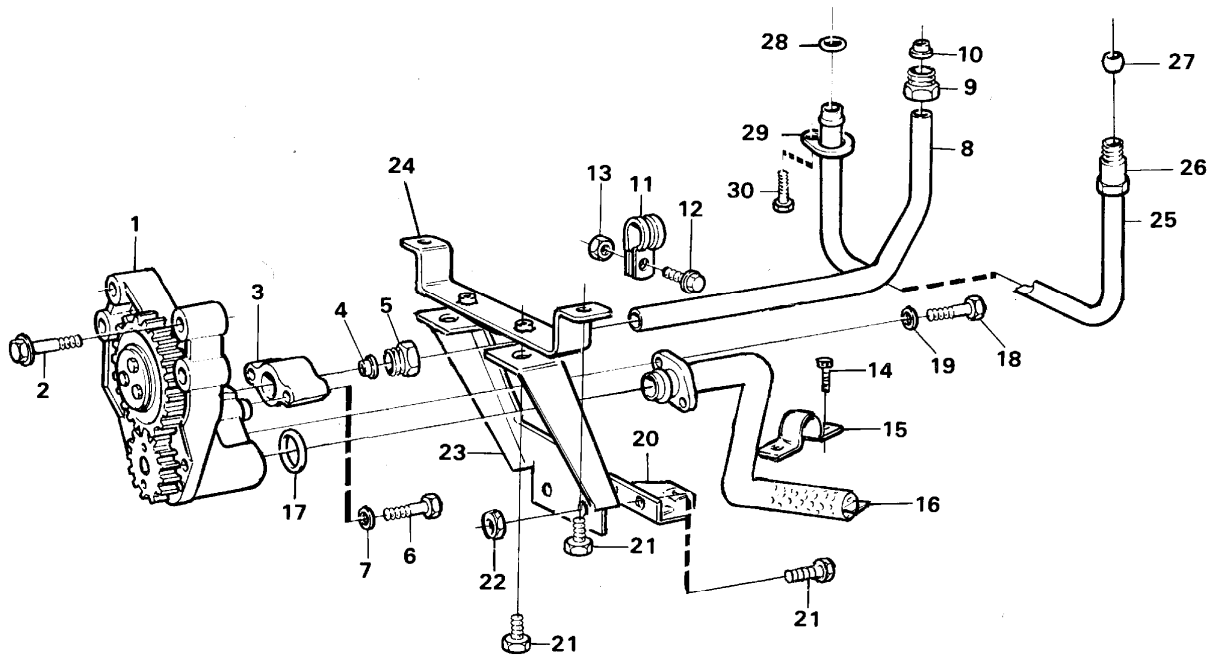

Date: 2014/2/12	Image id: AN160	Catalogue: 97765	Model: L90C
Brand: Volvo BM	Serial: 13001-14304, 61901-62462, 70001-70052	Group/Section: 221/100	Title: Lubricating oil system

VME Parts AB
AN 160
PRINTED IN SWEDEN

Pos	Part	Q1	Q2	Q3	Q4	Q5	PS	Kit	Description	Option(s)	Remark
1		1							Oil pump		See ref 221/150
2	VOE471513	4							Screw		M10x70
	VOE471734	2							Screw		M8x70
3	VOE465846	1							Sleeve		
4	VOE980786	1							Fitting		(VOE956972)
5	VOE471588	1							Connector		
6	VOE13955308	2							Screw		(VOE955308)
7	VOE191172	2							Washer		
8	VOE420993	1							Oil feed pipe		
9	VOE471588	2							•Connector		
10	VOE980786	2							•Fitting		(VOE956972)
11	VOE1545433	1							Clamp		
12	VOE13946173	1							Screw		(VOE946173)
13	VOE13945408	1							Nut		(VOE948645)