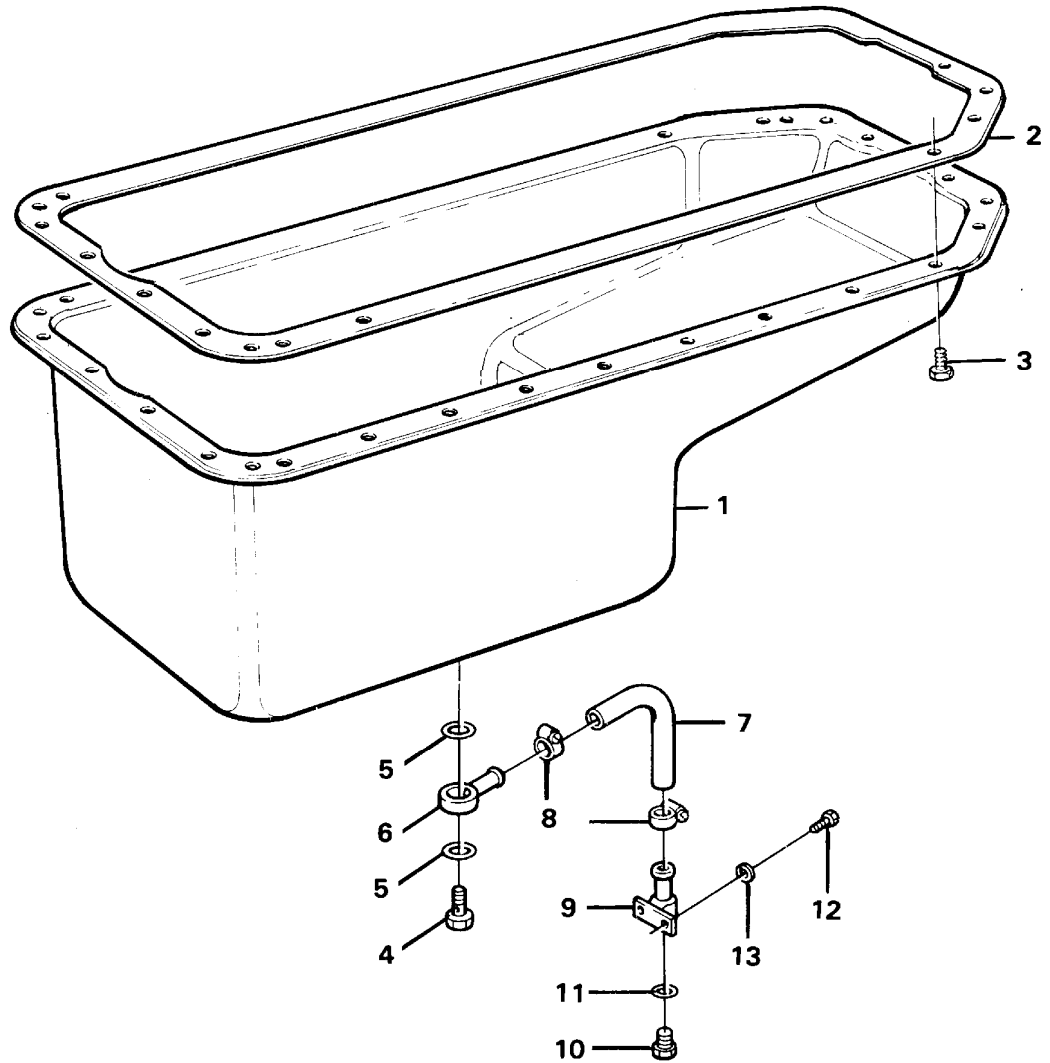

Date: 2014/2/12	Image id: AN155	Catalogue: 97765	Model: L90C
Brand: Volvo BM	Serial: 13001-14304, 61901-62462, 70001-70052	Group/Section: 217/100	Title: Oil sump

VME Parts AB
AN 155
PRINTED IN SWEDEN

Pos	Part	Q1	Q2	Q3	Q4	Q5	PS	Kit	Description	Option(s)	Remark
1	VOE11162235	1							Oil pan		(VOE465622)
2	VOE11030778	1							Gasket		(VOE424918)
3	VOE946440	34							Flange screw		
4	VOE11024182	1							Hollow screw		
5	VOE13955997	2							O-ring		
6	VOE4761859	1							Oil draining pipe		
7	VOE13961191	ERF							Hydraulic hose		L=590
8	VOE13943472	2							Hose clamp		(VOE943472)