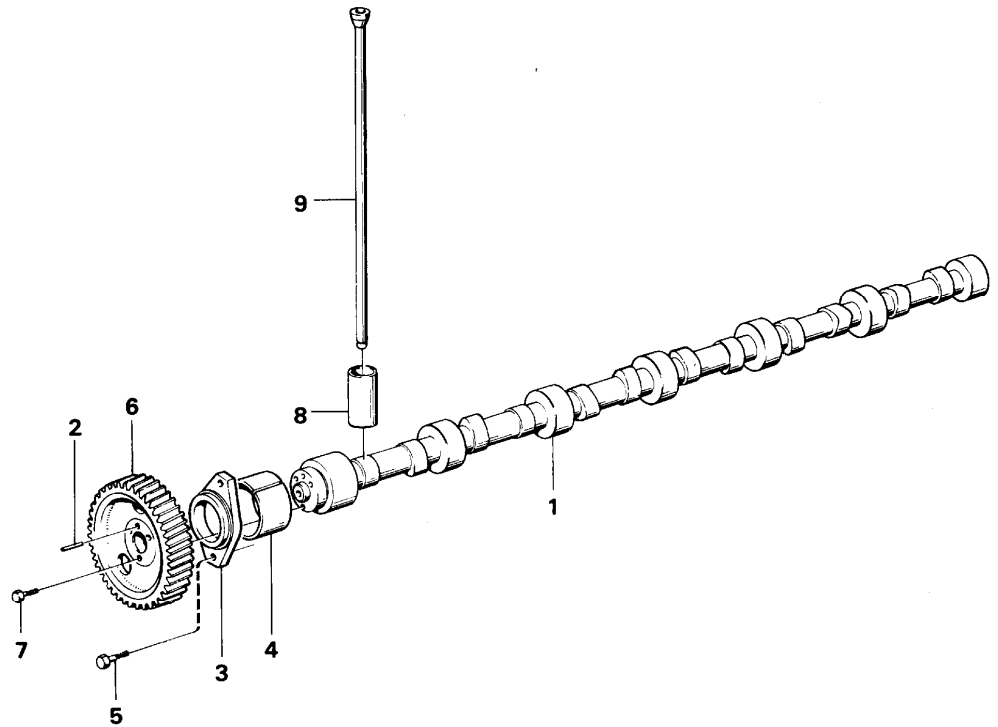

VOLVO

Construction Equipment

Date: 2014/2/18	Image id: AN147	Catalogue: 97765	Model: L90C OR
Brand: Volvo BM	Serial: 61901-62462, 70001-70052	Group/Section: 215/100	Title: Camshaft

VME Parts AB
AN 147
PRINTED IN SWEDEN

Pos	Part	Q1	Q2	Q3	Q4	Q5	PS	Kit	Description	Option(s)	Remark
1	VOE465787	1							Camshaft		
		1					NS		•Camshaft		
2	VOE950588	1							•Pin		
3	VOE465789	1							Flange		
4		7							Bushing		See ref 212/100
5	VOE471509	2							Screw		
6	VOE478297	1							Gear		
7	VOE471555	3							Screw		
8	VOE421067	12							Tappet		
9	VOE420021	12							Rod