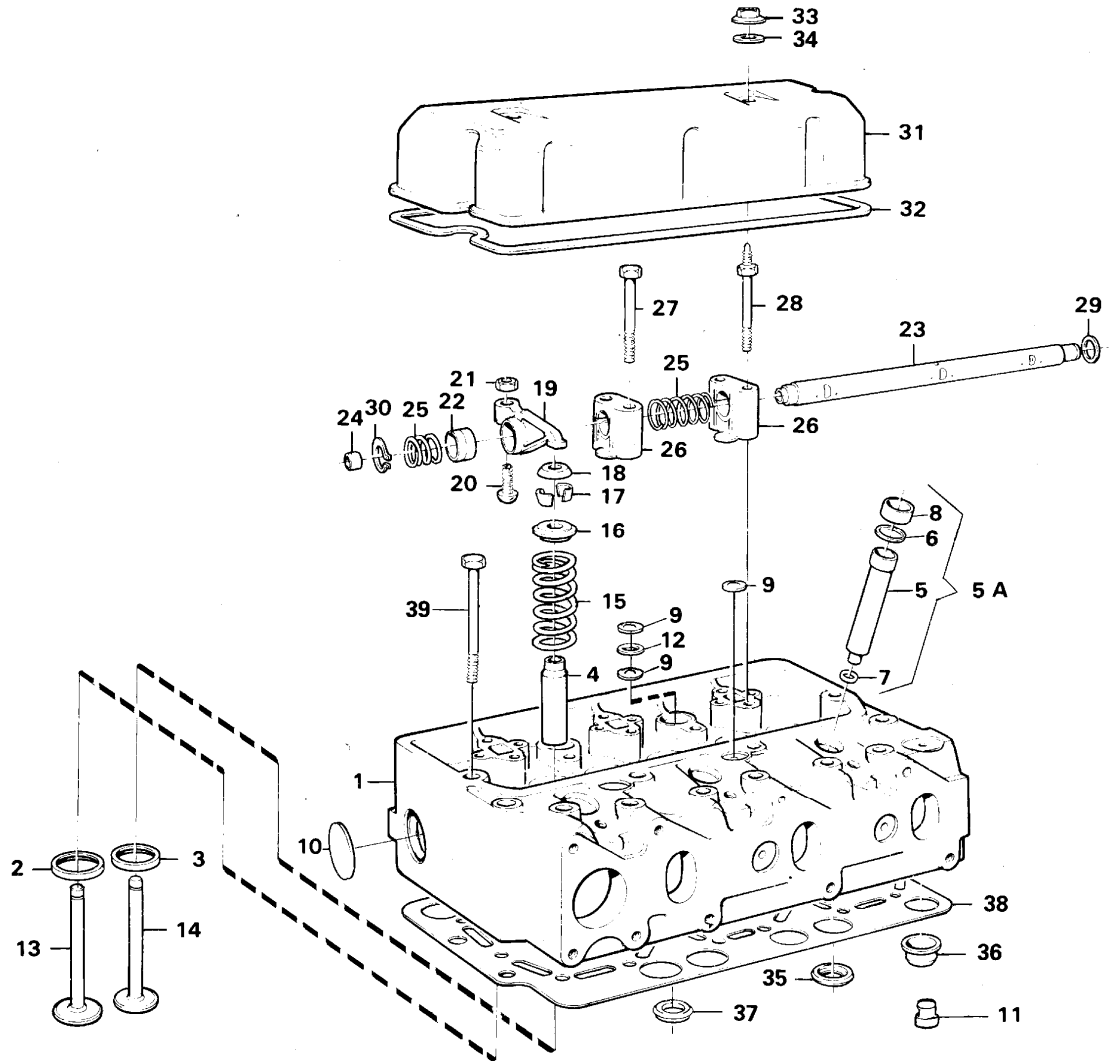

Date: 2014/2/18	Image id: AN139	Catalogue: 97765	Model: L90C OR
Brand: Volvo BM	Serial: 61901-62462, 70001-70052	Group/Section: 210/150	Title: Engine, assembly

Pos	Part	Q1	Q2	Q3	Q4	Q5	PS	Kit	Description	Option(s)	Remark
	VOE15003910	1							Engine		(VOE8188100)
1									Cylinder head		See ref 211/100
2									Cylinder block		See ref 212/100
3									Camshaft		See ref 215/100
4									Timing gear casing		See ref 215/150
5									Crank mechanism		See ref 216/100
6									Oil sump		See ref 217/100
7									Oil filter		See ref 222/100
8									Inlet manifold		See ref 251/100
									Starter element		See ref 251/100
9	VOE13965183	8							Flange screw		M8 x 90
	VOE13955308	4							Screw		M8x110
10	VOE843075	4							Spacer sleeve		L=15mm
11	VOE13941907	12							Washer		

Date: 2014/2/18	Image id: AN145	Catalogue: 97765	Model: L90C OR
Brand: Volvo BM	Serial: 61901-62462, 70001-70052	Group/Section: 211/100	Title: Cylinder head

Pos	Part	Q1	Q2	Q3	Q4	Q5	PS	Kit	Description	Option(s)	Remark
	VOE420878	2							Cylinder head		
1		2					NS		•Cylinder head		
2	VOE420874	6							••Valve seat		STD D, INLET
	VOE420876	6							••Valve seat		0,20 O SZ
3	VOE420875	6							••Valve seat		STD D, EXHAUST
	VOE420877	6							••Valve seat		0,20 O SZ
4	VOE477792	12							••Valve guide		
5A	VOE270575	6					SS		••Repair kit		
5	VOE8192085	6							•••Sleeve		(VOE466404)
6	VOE466405	6							•••Sealing ring		
7	VOE466922	6							•••Sealing ring		