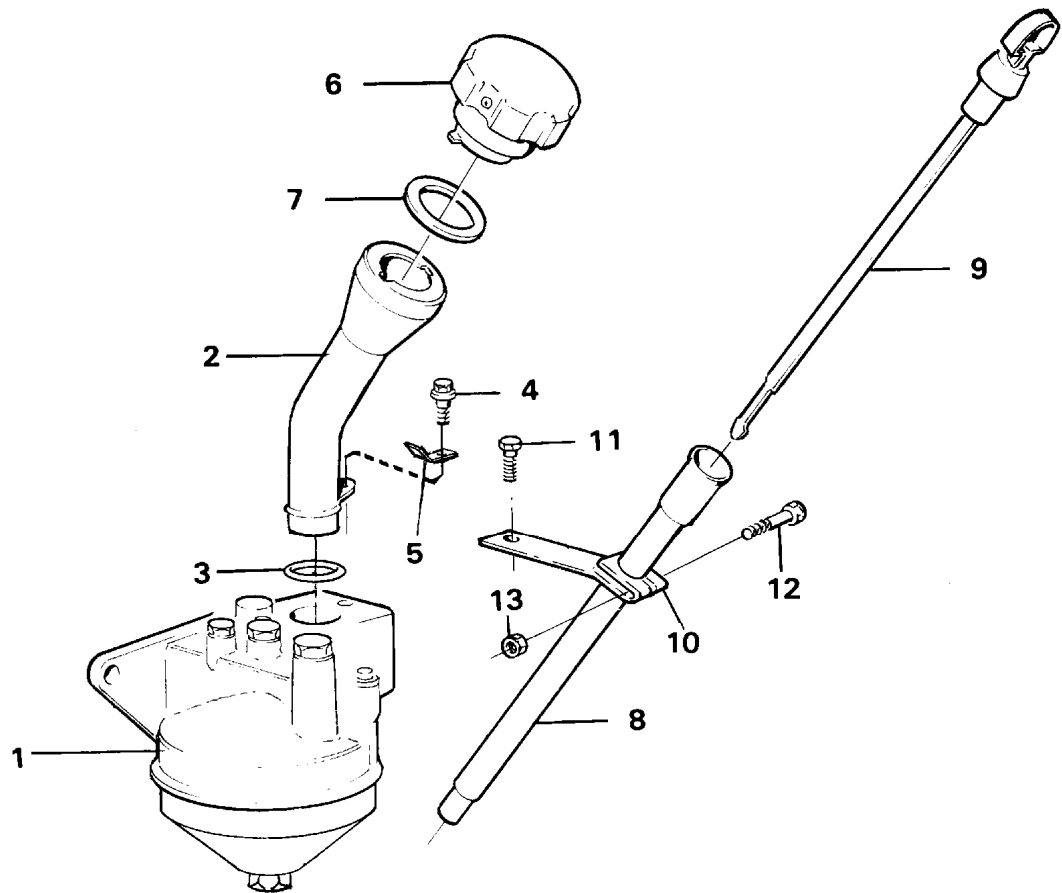

Date: 2014/2/18	Image id: AN169	Catalogue: 97765	Model: L90C OR
Brand: Volvo BM	Serial: 61901-62462, 70001-70052	Group/Section: 217/200	Title: Oil filler and dipstick

VME Parts AB
AN 169
PRINTED IN SWEDEN

Pos	Part	Q1	Q2	Q3	Q4	Q5	PS	Kit	Description	Option(s)	Remark
1		1							Filter Housing		See ref 222/150
2	VOE4772233	1							Oil filler pipe		
3	VOE421629	1							Sealing ring		
4	VOE13946173	1							Screw		(VOE946173)M8x20
5	VOE421713	1							Tab washer		
6	VOE421753	1							Filler cap		
7	VOE1275379	1							•Gasket		(VOE940096)
8	VOE11030765	1							Pipe		
9	VOE4772191	1							Dipstick		
	VOE925054	1							•O-ring