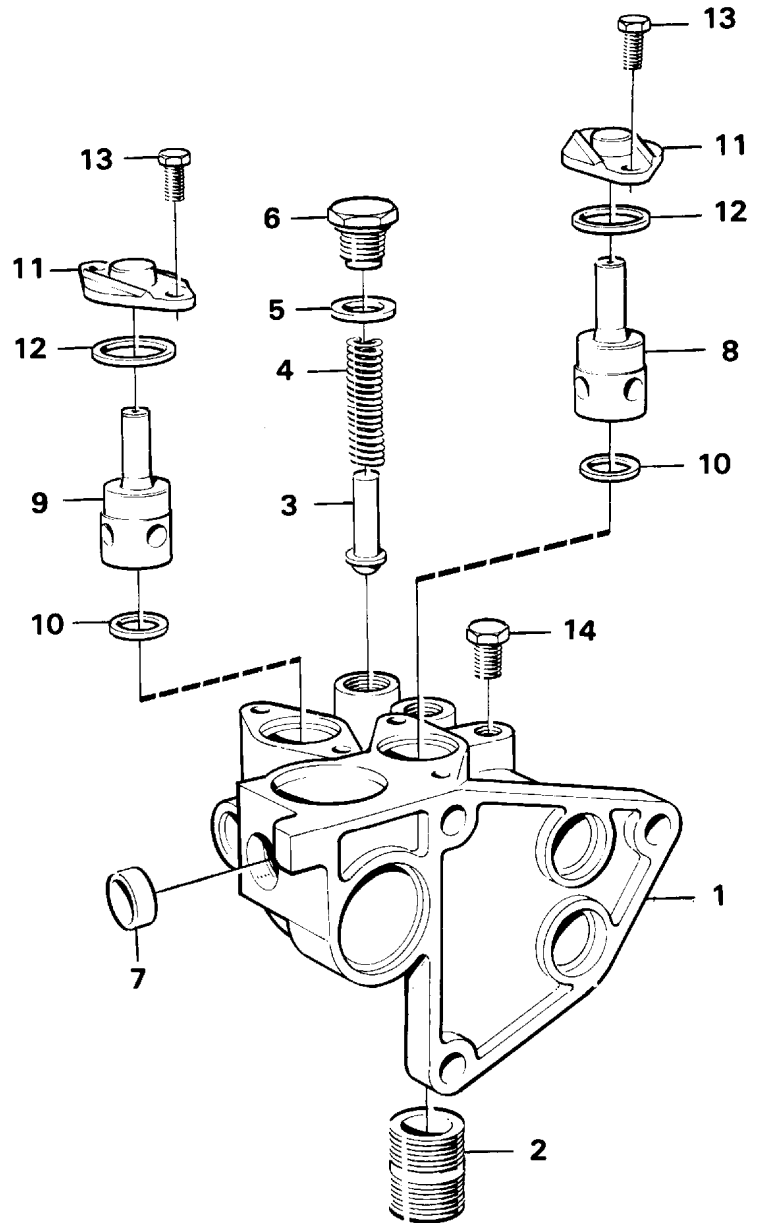

Date: 2014/2/18	Image id: AN168	Catalogue: 97765	Model: L90C OR
Brand: Volvo BM	Serial: 61901-62462, 70001-70052	Group/Section: 222/150	Title: Housing, oil filter

VME Parts AB
AN 168
PRINTED IN SWEDEN

Pos	Part	Q1	Q2	Q3	Q4	Q5	PS	Kit	Description	Option(s)	Remark
	VOE11030601	1							Housing		
1		1					NS		•Housing		
2	VOE11030599	1							•Nipple		
3	VOE471085	1							•Valve cone		
4	VOE466653	1							•Compression spring