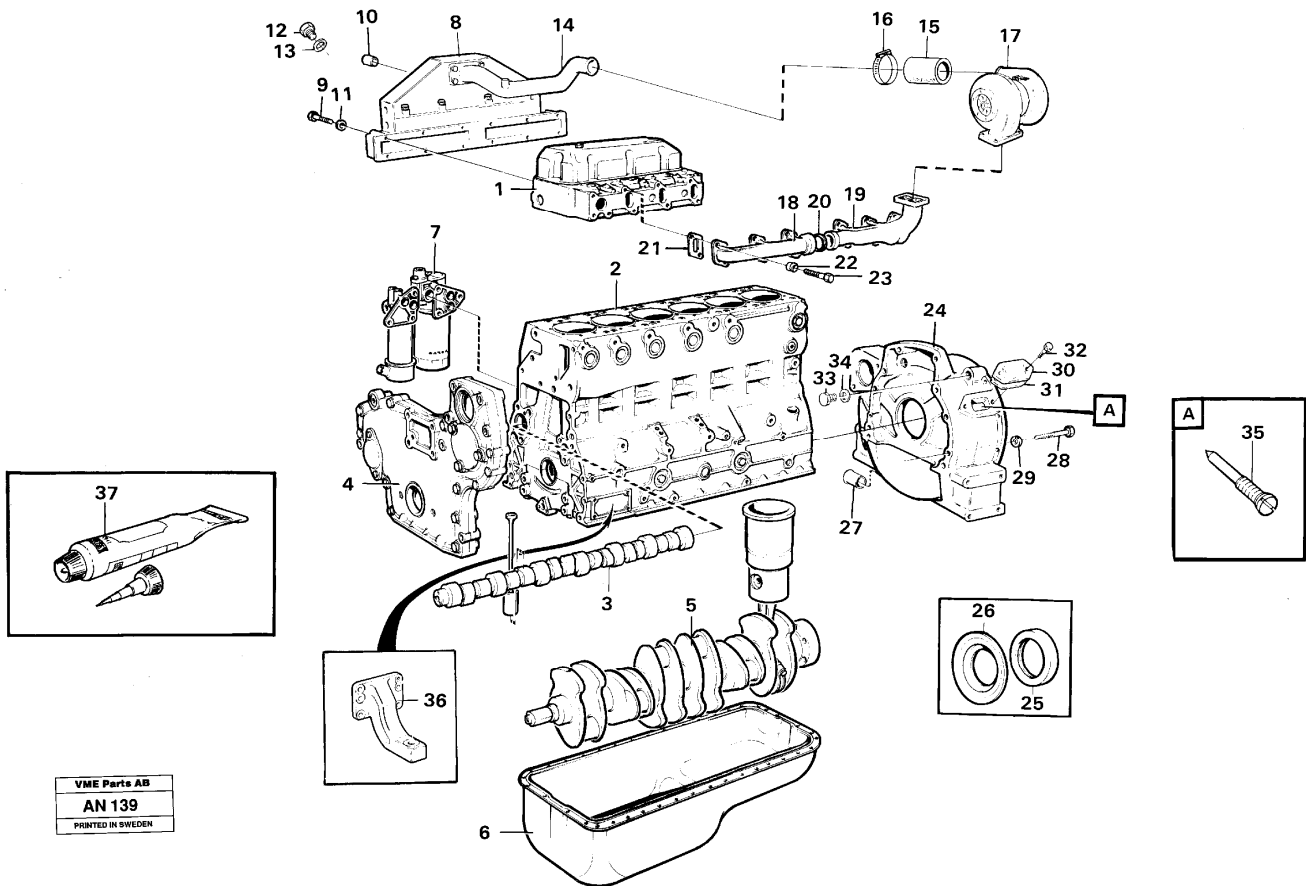

Date: 2014/2/18	Image id: AN139	Catalogue: 97765	Model: L90C OR
Brand: Volvo BM	Serial: 61901-62462, 70001-70052	Group/Section: 210/150	Title: Engine, assembly

Pos	Part	Q1	Q2	Q3	Q4	Q5	PS	Kit	Description	Option(s)	Remark
	VOE15003910	1							Engine		(VOE8188100)
1									Cylinder head		See ref 211/100
2									Cylinder block		See ref 212/100
3									Camshaft		See ref 215/100
4									Timing gear casing		See ref 215/150
5									Crank mechanism		See ref 216/100
6									Oil sump		See ref 217/100
7									Oil filter		See ref 222/100
8									Inlet manifold		See ref 251/100
									Starter element		See ref 251/100
9	VOE13965183	8							Flange screw		M8 x 90
	VOE13955308	4							Screw		M8x110
10	VOE843075	4							Spacer sleeve		L=15mm
11	VOE13941907	12							Washer		

Date: 2014/2/18	Image id: AN145	Catalogue: 97765	Model: L90C OR
Brand: Volvo BM	Serial: 61901-62462, 70001-70052	Group/Section: 211/100	Title: Cylinder head

Pos	Part	Q1	Q2	Q3	Q4	Q5	PS	Kit	Description	Option(s)	Remark
	VOE420878	2							Cylinder head		
1		2					NS		•Cylinder head		
2	VOE420874	6							••Valve seat		STD D, INLET
	VOE420876	6							••Valve seat		0,20 O SZ
3	VOE420875	6							••Valve seat		STD D, EXHAUST
	VOE420877	6							••Valve seat		0,20 O SZ
4	VOE477792	12							••Valve guide		
5A	VOE270575	6					SS		••Repair kit		
5	VOE8192085	6							•••Sleeve		(VOE466404)
6	VOE466405	6							•••Sealing ring		
7	VOE466922	6							•••Sealing ring		