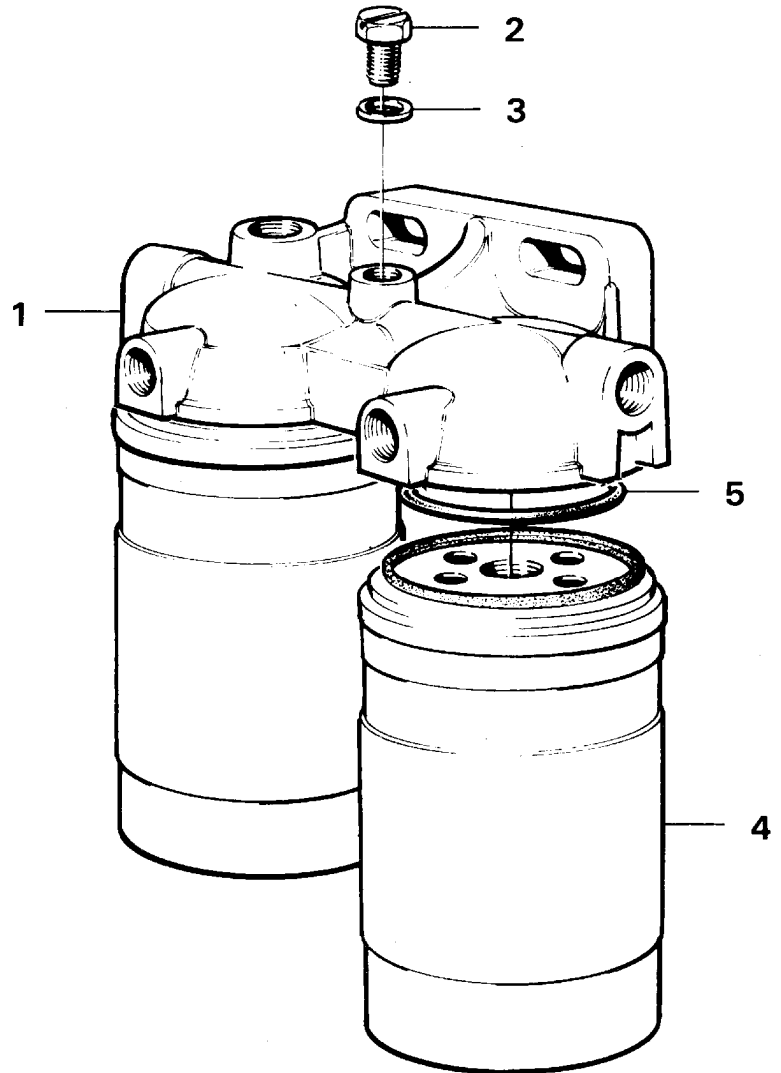

VOLVO

Construction Equipment

Date: 2014/2/18	Image id: AN178	Catalogue: 97765	Model: L90C OR
Brand: Volvo BM	Serial: 61901-62462, 70001-70052	Group/Section: 233/150	Title: Fuel filter

VME Parts AB
AN 178
PRINTED IN SWEDEN

Pos	Part	Q1	Q2	Q3	Q4	Q5	PS	Kit	Description	Option(s)	Remark
1	VOE1676832	1					SS		Housing		
2	VOE471177	1							•Air Venting Scr		
3	VOE947620	1							•Gasket		
4	VOE466987	2							Fuel Filter		
5	VOE6638088	2							•Gasket