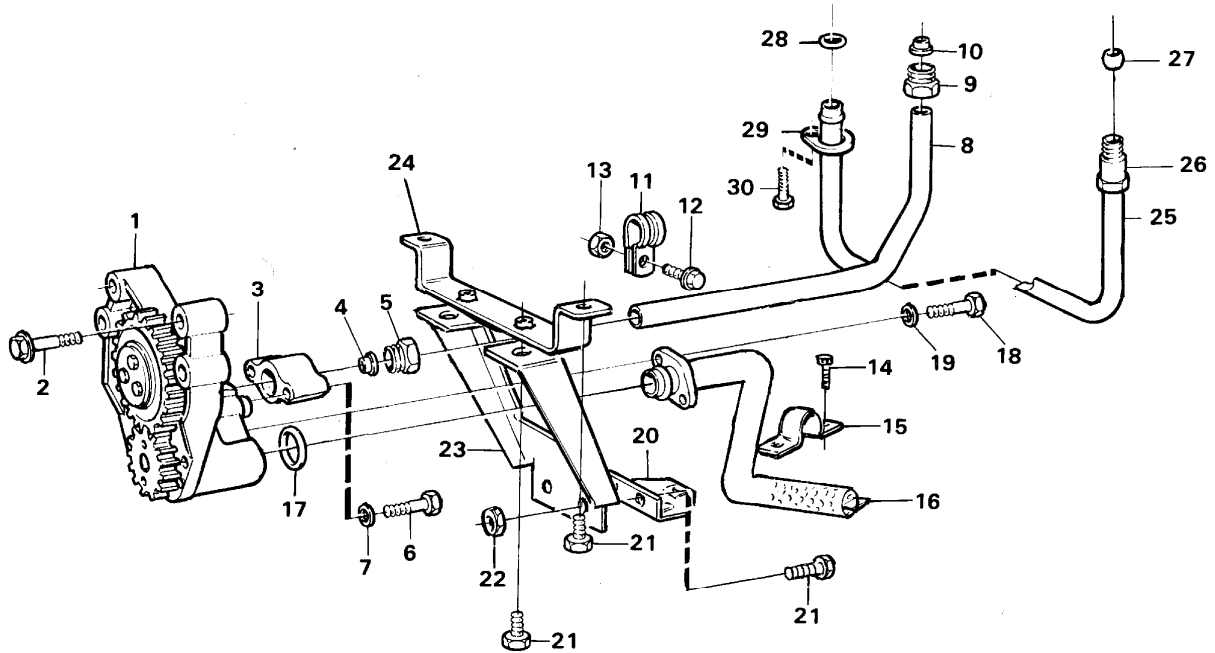

Date: 2014/2/18	Image id: AN160	Catalogue: 97765	Model: L90C OR
Brand: Volvo BM	Serial: 61901-62462, 70001-70052	Group/Section: 221/100	Title: Lubricating oil system

VME Parts AB
AN 160
PRINTED IN SWEDEN

Pos	Part	Q1	Q2	Q3	Q4	Q5	PS	Kit	Description	Option(s)	Remark
1		1							Oil pump		See ref 221/150
2	VOE471513	4							Screw		M10x70
	VOE471734	2							Screw		M8x70
3	VOE465846	1							Sleeve		
4	VOE980786	1							Fitting		(VOE956972)
5	VOE471588	1							Connector		
6	VOE13955308	2							Screw		(VOE955308)
7	VOE191172	2							Washer		
8	VOE420993	1							Oil feed pipe		
9	VOE471588	2							•Connector		
10	VOE980786	2							•Fitting		(VOE956972)
11	VOE1545433	1							Clamp		
12	VOE13946173	1							Screw		(VOE946173)
13	VOE13945408	1							Nut		(VOE948645)
14	VOE13946544	2							Screw		(VOE965218)