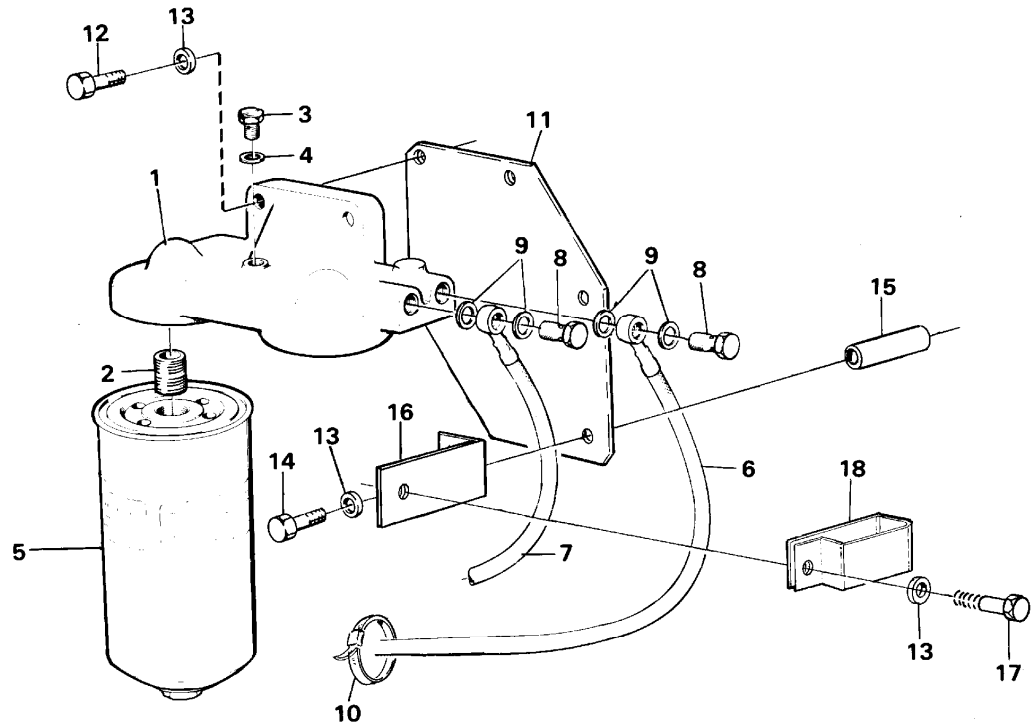

Date: 2014/2/18	Image id: AN181	Catalogue: 97765	Model: L90C OR
Brand: Volvo BM	Serial: 61901-62462, 70001-70052	Group/Section: 233/250	Title: Extra fuel filter 92787

VME Parts AB
AN 181
PRINTED IN SWEDEN

Section option	Kit	Option description
VOE92787	VOE11700241	Fuel filter, extra

Pos	Part	Q1	Q2	Q3	Q4	Q5	PS	Kit	Description	Option(s)	Remark
1	VOE787029	1							Cover		
2	VOE781644	2							•Nipple		
3	VOE11000051	1							•Screw		
4	VOE957171	1							•Gasket		
5	VOE795210	2							Fuel filter		
6	VOE11014944	1							Fuel hose		
7	VOE11014943	1							Fuel hose		
8	VOE7025167	2							Hollow screw		
9	VOE13947621	4							Plane gasket		
10	VOE4881440	2							Cable tie