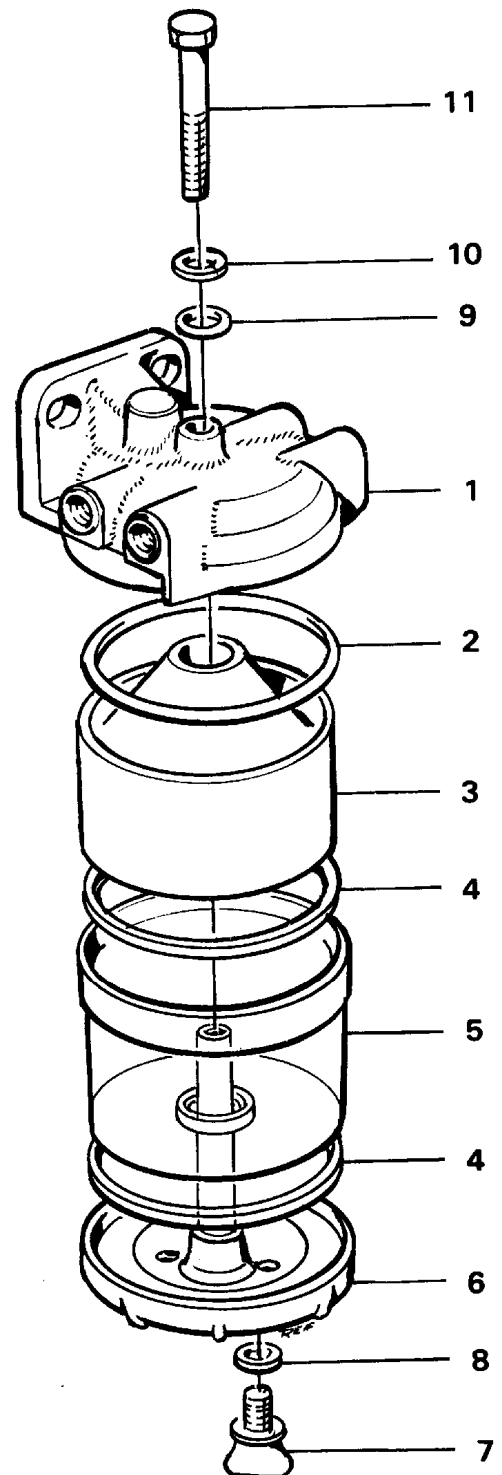

VOLVO

Construction Equipment

Date: 2014/2/18	Image id: AN179	Catalogue: 97765	Model: L90C OR
Brand: Volvo BM	Serial: 61901-62462, 70001-70052	Group/Section: 233/200	Title: Slurry separator

VME Parts AB
AN 179
PRINTED IN SWEDEN

Pos	Part	Q1	Q2	Q3	Q4	Q5	PS	Kit	Description	Option(s)	Remark