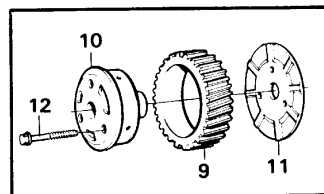

Date: 2014/2/18	Image id: AN148	Catalogue: 97765	Model: L90C OR
Brand: Volvo BM	Serial: 61901-62462, 70001-70052	Group/Section: 215/150	Title: Timing gear casing

VME Parts AB
AN 148
PRINTED IN SWEDEN

Pos	Part	Q1	Q2	Q3	Q4	Q5	PS	Kit	Description	Option(s)	Remark
1	VOE471505	1							Tmg Gear Casing		
2	VOE13941510	1							Pin		(VOE941510)
3	VOE13941511	1							Pin		(VOE941511)
4	VOE471534	2							Screw		L=28mm
	VOE471535	2							Screw		L=58mm
5		1							Gear		See ref 215/100
6		1							Gear		See ref 216/100
7		2							Gear		See ref 221/150
8		1							Gear		See ref 236/100
9	VOE8192518	1							Idler Gear		
		1					NS		•Bearing		
10	VOE422766	1					SS		Pin		(VOE467463)
11	VOE478951	1							Thrust Washer		(VOE467529)
12	VOE471554	3							Screw		
13	VOE8192590	1							Tmg Gear Cover		(VOE8192052)