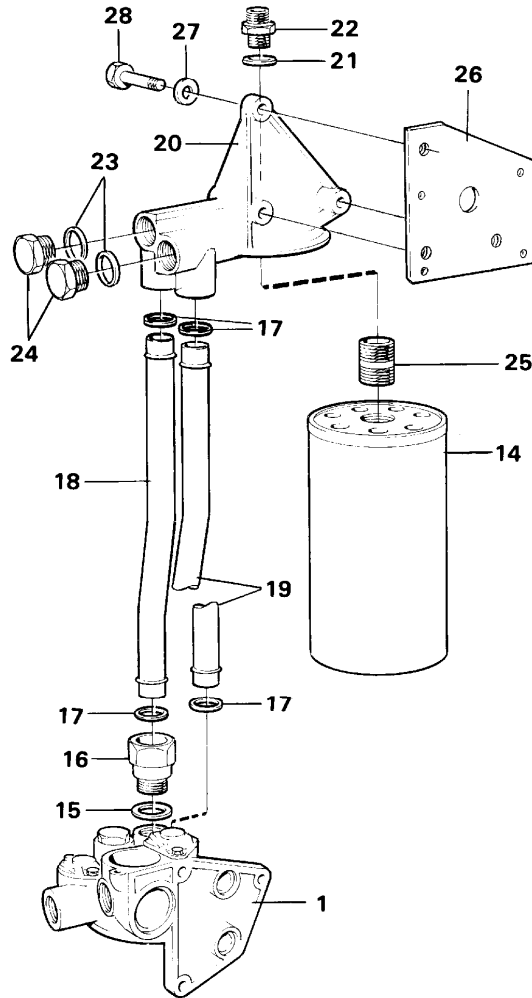

Date: 2014/2/18	Image id: AN167	Catalogue: 97765	Model: L90C OR
Brand: Volvo BM	Serial: 61901-62462, 70001-70052	Group/Section: 222/100	Title: Oil filter

VME Parts AB
AN 167
PRINTED IN SWEDEN

Pos	Part	Q1	Q2	Q3	Q4	Q5	PS	Kit	Description	Option(s)	Remark
1		1							Filter Housing		See ref 222/150
2	VOE13949656	2							O-ring		
3	VOE13949722	1							O-ring		
4	VOE946329	2							Flange screw		M10x25
	VOE13965222	1							Screw		M10x65
5		1							Nipple		See ref 222/150
6	VOE471601	1							Bracket		
7	VOE13949656	2							O-ring		
8	VOE946329	3							Flange screw		
9	VOE3812509	2							Casing		(VOE848431)
10	VOE13948981	2							O-ring