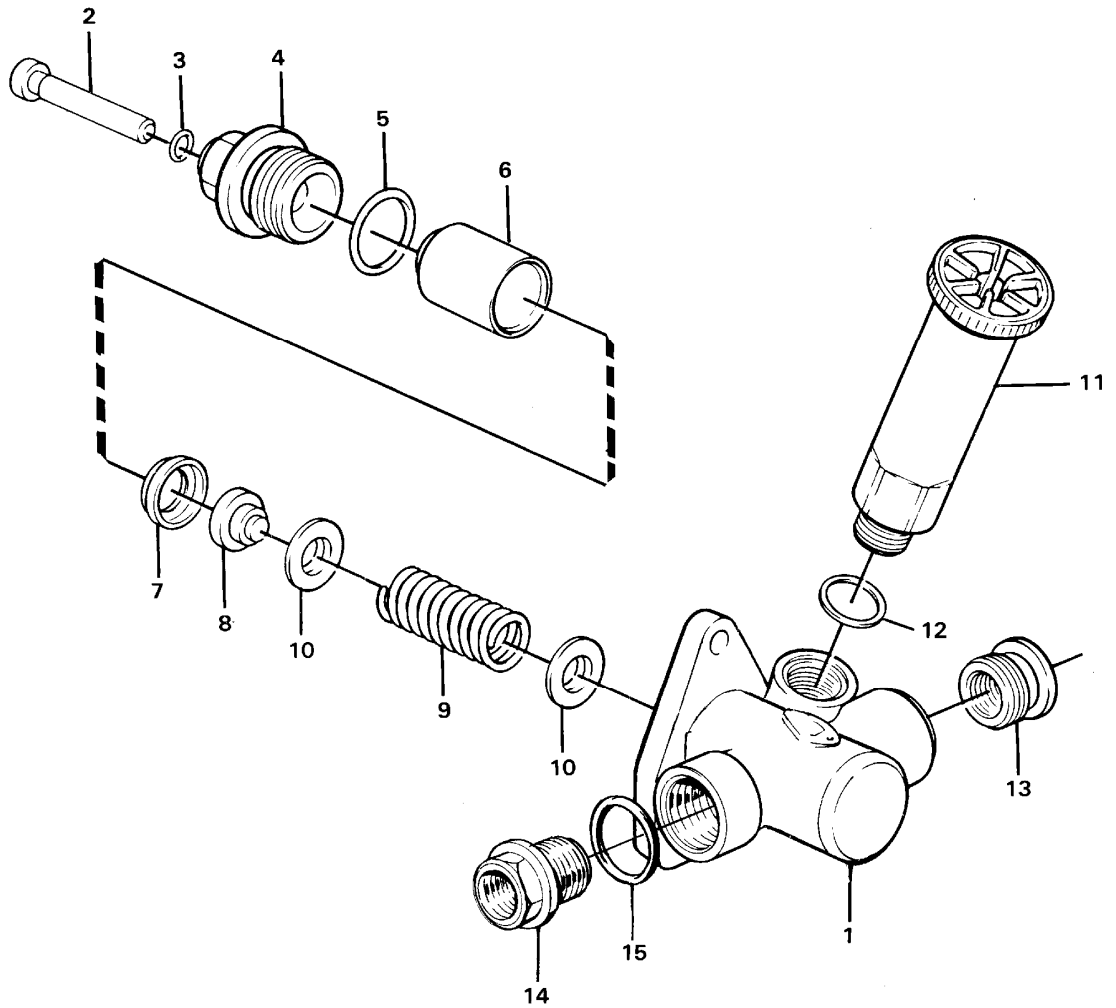

Date: 2014/2/18	Image id: AN177	Catalogue: 97765	Model: L90C OR
Brand: Volvo BM	Serial: 61901-62462, 70001-70052	Group/Section: 233/100	Title: Feed pump

VME Parts AB
AN 177
PRINTED IN SWEDEN

Pos	Part	Q1	Q2	Q3	Q4	Q5	PS	Kit	Description	Option(s)	Remark
	VOE244825	1							Feed pump		
1		1					NS		•Housing		
2	VOE244826	1							•Push rod		
3	VOE11716292	1							•O-ring		(VOE244829)
4	VOE244827	1							•Nipple		
5	VOE15031180	1							•O-ring		(VOE244828)
6	VOE244831	1							•Piston		
7	VOE11706665	1							•Spacer ring		(VOE244835)
8	VOE244834	1							•Valve		
9	VOE244832	1							•Spring		
10	VOE244833	2							•Spring disc