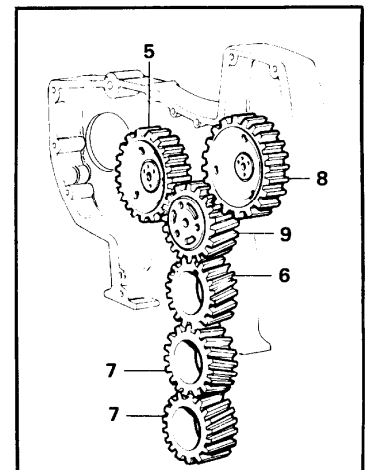

VOLVO

Construction Equipment

Date: 2014/2/18	Image id: AN147	Catalogue: 97765	Model: L90C OR
Brand: Volvo BM	Serial: 61901-62462, 70001-70052	Group/Section: 215/100	Title: Camshaft

VME Parts AB
AN 147
PRINTED IN SWEDEN

Pos	Part	Q1	Q2	Q3	Q4	Q5	PS	Kit	Description	Option(s)	Remark
1	VOE465787	1							Camshaft		
		1					NS		•Camshaft		
2	VOE950588	1							•Pin		
3	VOE465789	1							Flange		
4		7							Bushing		See ref 212/100
5	VOE471509	2							Screw		
6	VOE478297	1							Gear		
7	VOE471555	3							Screw		
8	VOE421067	12							Tappet		
9	VOE420021	12							Rod		

Date: 2014/2/18	Image id: AN148	Catalogue: 97765	Model: L90C OR
Brand: Volvo BM	Serial: 61901-62462, 70001-70052	Group/Section: 215/150	Title: Timing gear casing

VME Parts AB
AN 148
PRINTED IN SWEDEN

Pos	Part	Q1	Q2	Q3	Q4	Q5	PS	Kit	Description	Option(s)	Remark
1	VOE471505	1							Tmg Gear Casing		
2	VOE13941510	1							Pin		(VOE941510)
3	VOE13941511	1							Pin		(VOE941511)
4	VOE471534	2							Screw		L=28mm
	VOE471535	2							Screw		L=58mm
5		1							Gear		See ref 215/100
6		1							Gear		See ref 216/100
7		2							Gear		See ref 221/150
8		1							Gear		See ref 236/100
9	VOE8192518	1							Idler Gear		
		1					NS		•Bearing		
10	VOE422766	1					SS		Pin		(VOE467463)
11	VOE478951	1							Thrust Washer		(VOE467529)
12	VOE471554	3							Screw		
13	VOE8192590	1							Tmg Gear Cover		(VOE8192052)