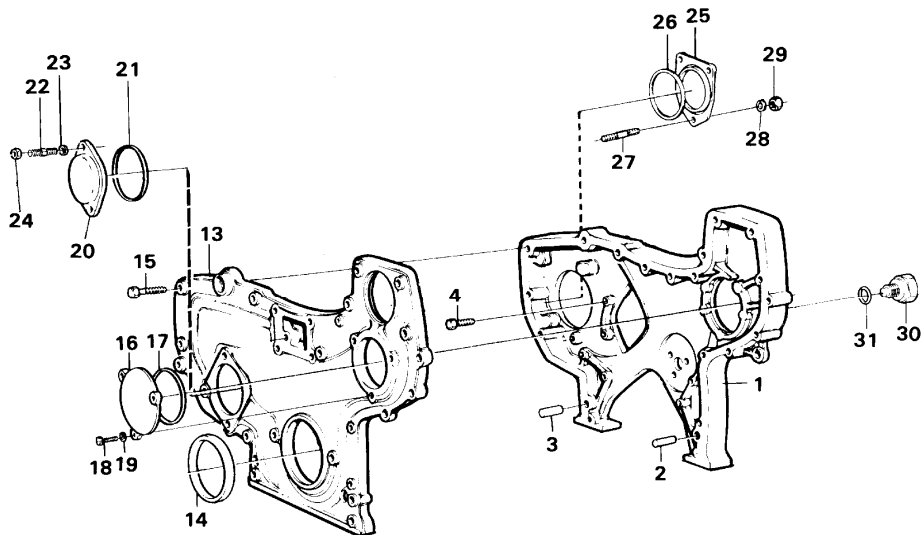

VOLVO

Construction Equipment

Date: 2014/2/18	Image id: AN147	Catalogue: 97765	Model: L90C OR
Brand: Volvo BM	Serial: 61901-62462, 70001-70052	Group/Section: 215/100	Title: Camshaft

VME Parts AB
AN 147
PRINTED IN SWEDEN

Date: 2014/2/18	Image id: AN148	Catalogue: 97765	Model: L90C OR
Brand: Volvo BM	Serial: 61901-62462, 70001-70052	Group/Section: 215/150	Title: Timing gear casing

VME Parts AB
AN 148
PRINTED IN SWEDEN

Pos	Part	Q1	Q2	Q3	Q4	Q5	PS	Kit	Description	Option(s)	Remark
1	VOE471505	1							Tmg Gear Casing		
2	VOE13941510	1							Pin		(VOE941510)
3	VOE13941511	1							Pin		(VOE941511)
4	VOE471534	2							Screw		L=28mm
	VOE471535	2							Screw		L=58mm
5		1							Gear		See ref 215/100
6		1							Gear		See ref 216/100
7		2							Gear		See ref 221/150
8		1							Gear		See ref 236/100
9	VOE8192518	1							Idler Gear		
		1					NS		•Bearing		
10	VOE422766	1					SS		Pin		(VOE467463)
11	VOE478951	1							Thrust Washer		(VOE467529)
12	VOE471554	3							Screw		
13	VOE8192590	1							Tmg Gear Cover		(VOE8192052)