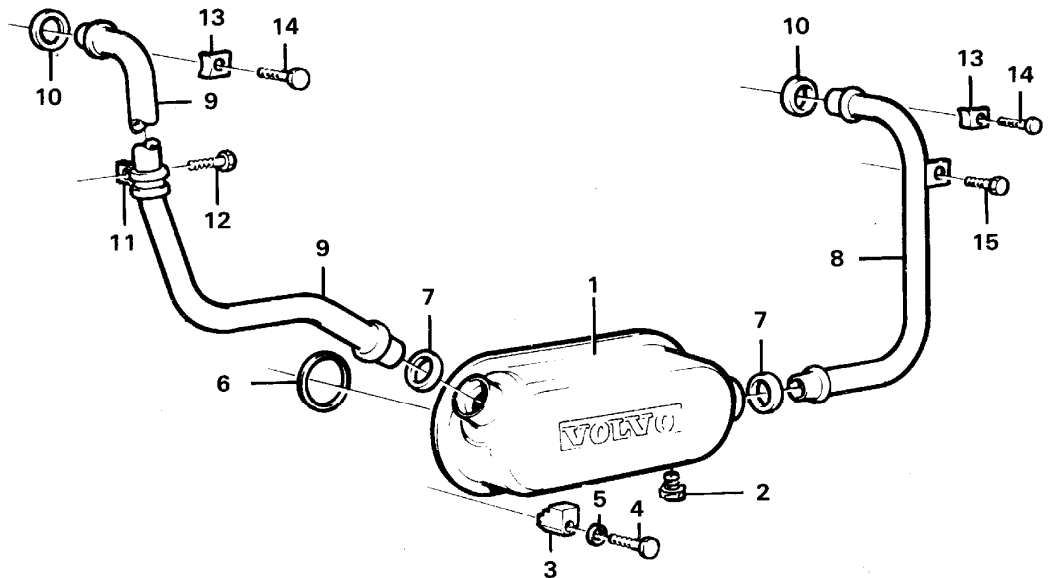

VOLVO

Construction Equipment

Date: 2014/2/18	Image id: AN170	Catalogue: 97765	Model: L90C OR
Brand: Volvo BM	Serial: 61901-62462, 70001-70052	Group/Section: 223/100	Title: Oil cooler

VME Parts AB
AN 170
PRINTED IN SWEDEN

Pos	Part	Q1	Q2	Q3	Q4	Q5	PS	Kit	Description	Option(s)	Remark
1	VOE1661254	1							Oil Cooler		
2	VOE180759	1							•Plugg		
3	VOE471804	4							Retainer		
4	VOE13965186	2							Flange screw		(VOE965186)
	VOE965221	2							Flange screw		(VOE13965221)
5	VOE941908	4							Spring Washer		
6	VOE471467	2							Sealing ring		
7	VOE471708	2							Sealing ring		
8	VOE848467	1							Coolant Pipe		
9	VOE11030930	1							Pipe		
10	VOE471637	2							Sealing ring		
11	VOE968508	1							Clamp		
12	VOE13949846	1							Screw		M8x20
13	VOE421654	2							Clamp		
14	VOE946440	2							Flange screw		M8x16
15	VOE946440	1							Flange screw		M8x16