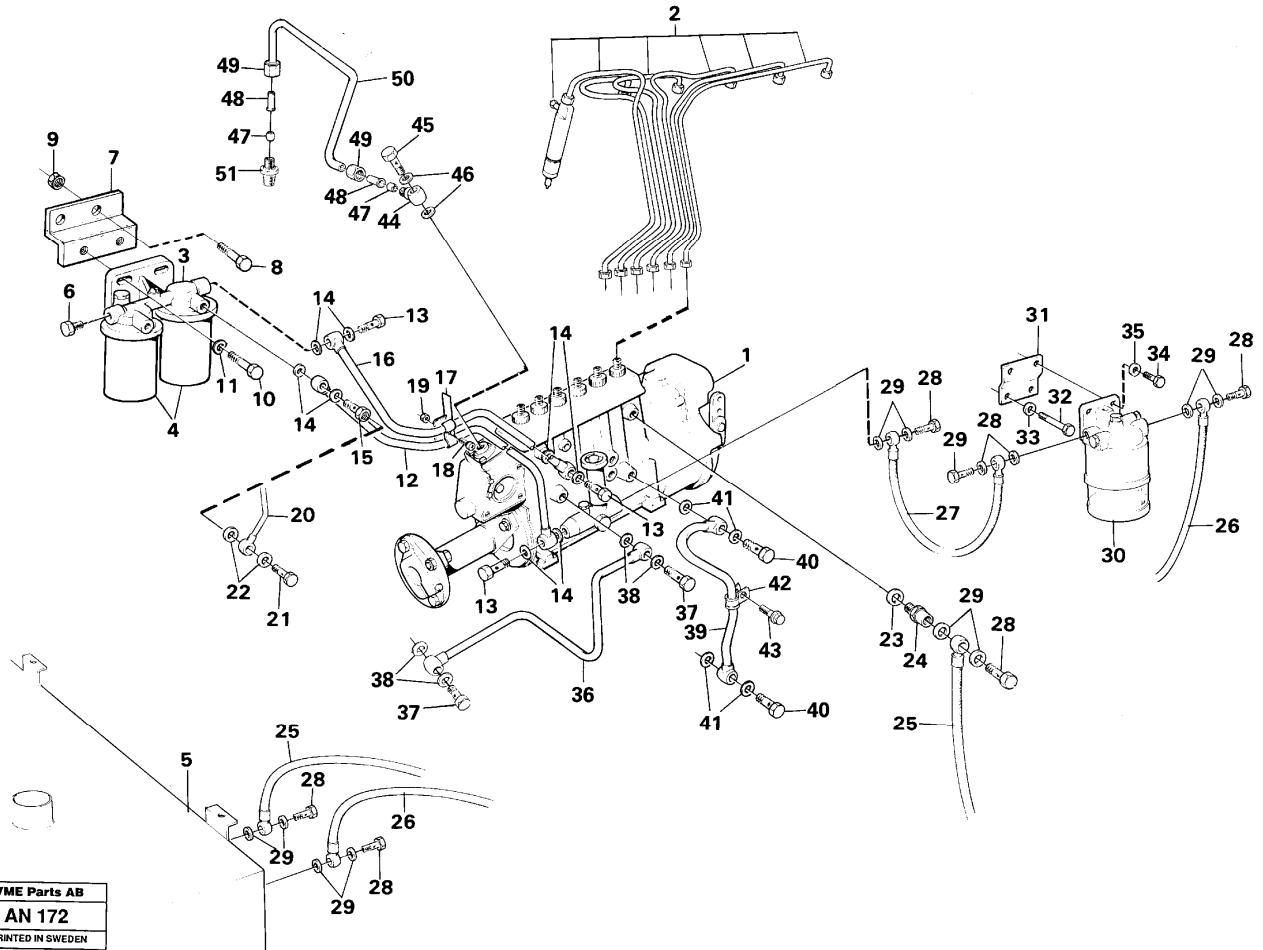

Date: 2014/2/18	Image id: AN172	Catalogue: 97765	Model: L90C OR
Brand: Volvo BM	Serial: 61901-62462, 70001-70052	Group/Section: 230/100	Title: Fuel system

Pos	Part	Q1	Q2	Q3	Q4	Q5	PS	Kit	Description	Option(s)	Remark
1		1							Injection pump		See ref 236/100
2									Pipe, injector		See ref 237/100
3		1							Filter Housing		See ref 233/150
4		2							Fuel filter		See ref 233/150
5		1							Fuel tank		See ref 234/100
6	VOE13968062	3							Plug		
7	VOE11030776	1							Bracket		
8	VOE946329	2							Flange screw		
9	VOE971071	2							Hexagon nut		
10	VOE13946752	2							Screw		
11	VOE941908	2							Spring washer		
12	VOE11030774	1							Fuel pipe		
13	VOE7025167	3							Hollow screw