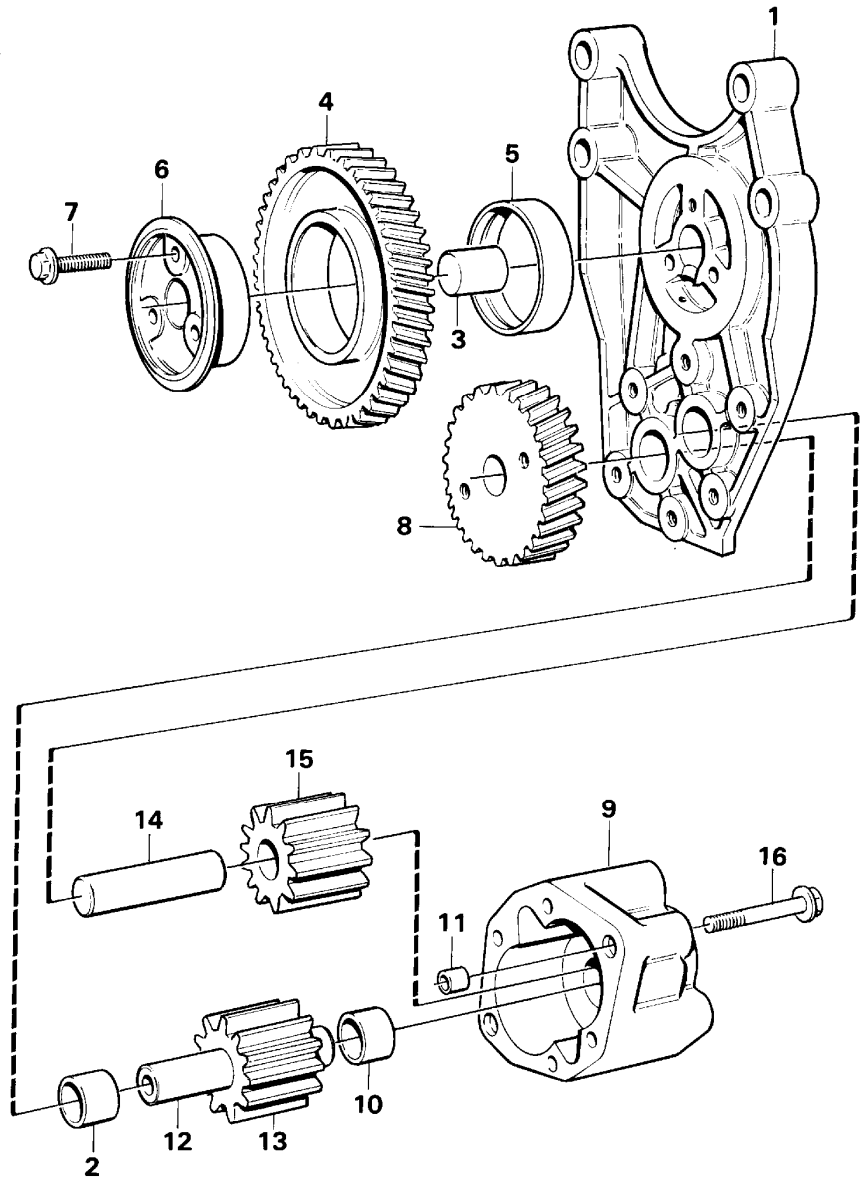

Date: 2014/2/18	Image id: AN161	Catalogue: 97765	Model: L90C OR
Brand: Volvo BM	Serial: 61901-62462, 70001-70052	Group/Section: 221/150	Title: Oil pump

VME Parts AB
AN 161
PRINTED IN SWEDEN

Pos	Part	Q1	Q2	Q3	Q4	Q5	PS	Kit	Description	Option(s)	Remark
	VOE477547	1							Oil pump		
1	VOE471571	1							•Bracket		
2	VOE470347	2						K	••Bushing		
3	VOE191171	1							••Pin		(VOE191171)
	VOE471942	1							•Drive Gear		
4		1					NS		••Idler gear		
5		1					NS		••Bearing ring