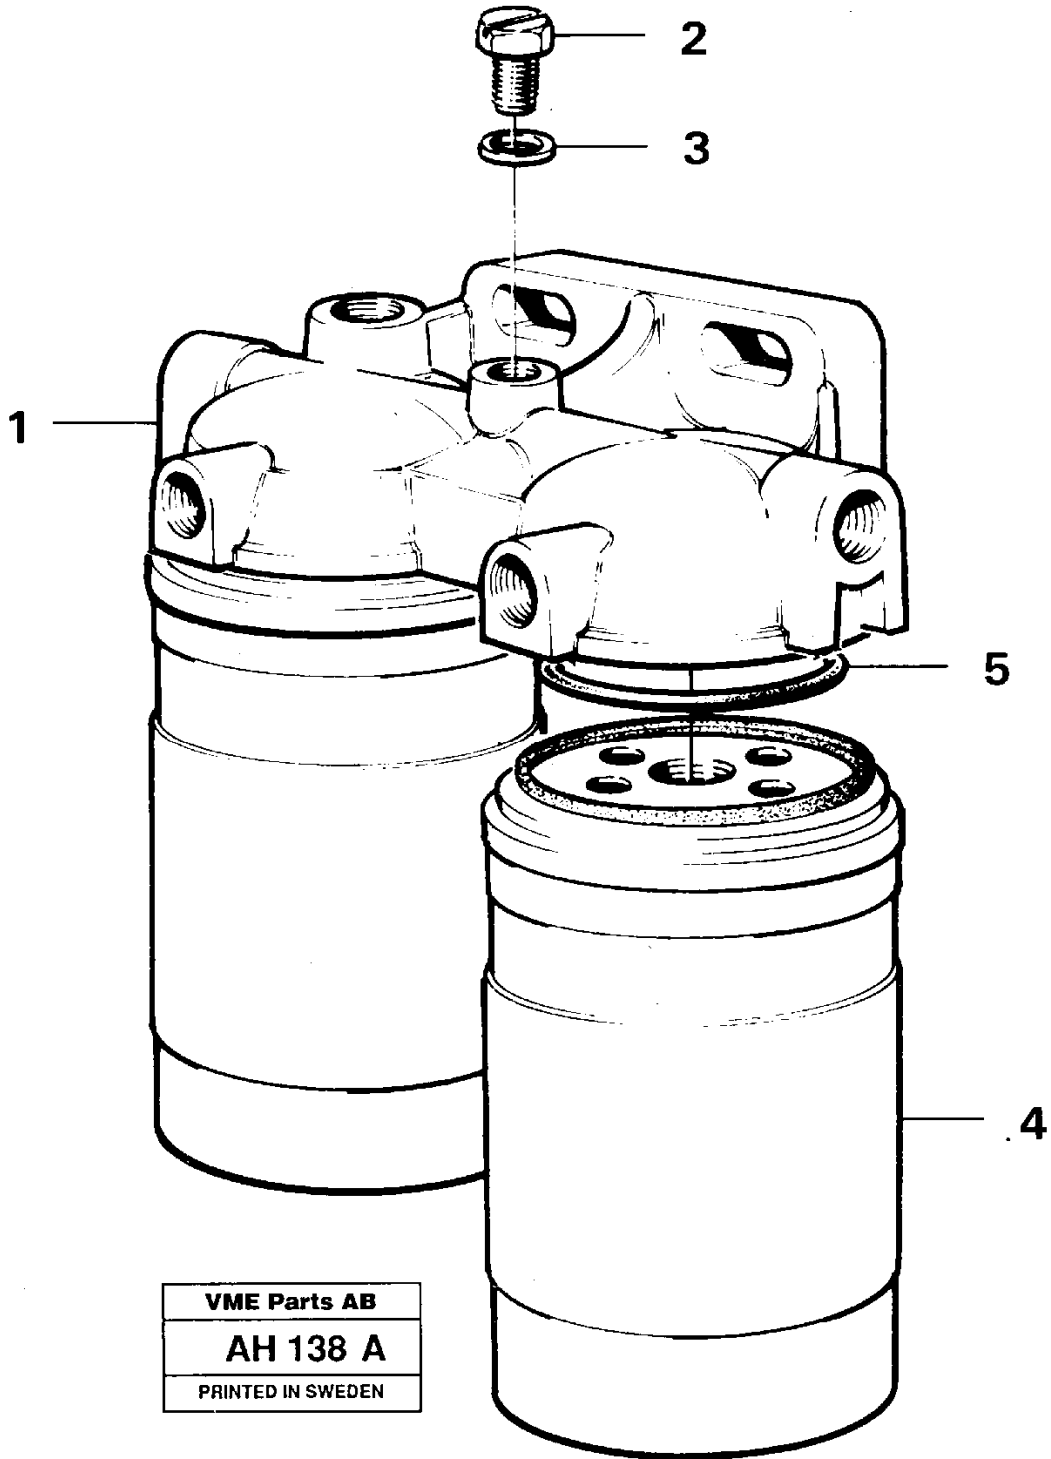

Date: 2014/2/10	Image id: AH138A	Catalogue: 97711	Model: L90B
Brand: Volvo BM	Serial: 11100-13000, 61101-61900	Group/Section: 233/100	Title: Fuel filter

VME Parts AB
AH 138 A
PRINTED IN SWEDEN

Pos	Part	Q1	Q2	Q3	Q4	Q5	PS	Kit	Description	Option(s)	Remark