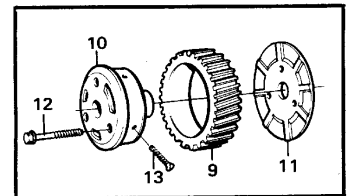

Date: 2014/2/10	Image id: AH121A	Catalogue: 97711	Model: L90B
Brand: Volvo BM	Serial: 11100-13000, 61101-61900	Group/Section: 215/50	Title: Camshaft

Pos	Part	Q1	Q2	Q3	Q4	Q5	PS	Kit	Description	Option(s)	Remark
1	VOE465787	1							Camshaft		
		1					NS		•Camshaft		
2	VOE950588	1							•Pin		
3	VOE465789	1							Flange		
4		7							Bearing bushing		See ref 212/50
5	VOE471509	2							Screw		
6	VOE478297	1							Gear		
7	VOE471555	3							Screw		
8	VOE421067	12							Tappet		
9	VOE420021	12							Rod		

Date: 2014/2/10	Image id: AH122A	Catalogue: 97711	Model: L90B
Brand: Volvo BM	Serial: 11100-13000, 61101-61900	Group/Section: 215/100	Title: Timing gear casing

VME Parts AB
AH 122 A
PRINTED IN SWEDEN

Pos	Part	Q1	Q2	Q3	Q4	Q5	PS	Kit	Description	Option(s)	Remark
1	VOE465797	1							Tmg Gear Casing		
2	VOE13941510	1							Pin		(VOE941510)
2A	VOE13941511	1							Pin		(VOE941511)
3	VOE471534	2							Screw		L=28
	VOE471535	2							Screw		L=58
4		1							Gear		See ref 215/50
5		1							Gear		See ref 216/50
6		2							Oilpump gear		See ref 221/100
7		1							Compressor gear		
8		1							Gear,inject.pump		See ref 236/50
9	VOE8192518	1							Idler Gear		(VOE471552)
		1					NS		•Bearing		
10	VOE422766	1					SS		Pin		(VOE467463)
11	VOE478951	1							Thrust Washer		(VOE467529)
12	VOE471554	3							Screw		
13	VOE471555	3							Screw		