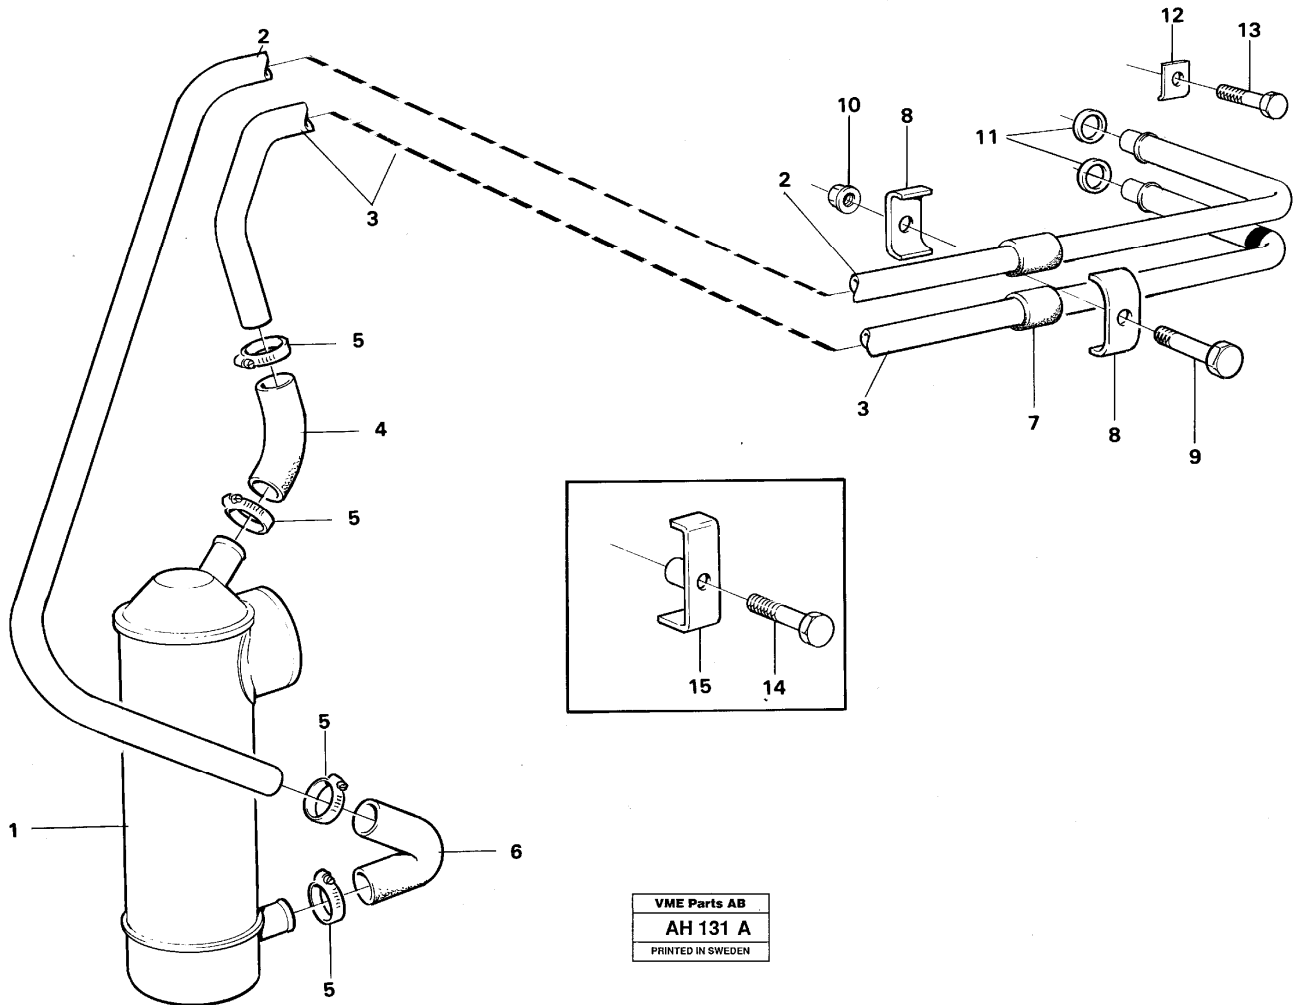

Date: 2014/2/10	Image id: AH131A	Catalogue: 97711	Model: L90B
Brand: Volvo BM	Serial: 11100-13000, 61101-61900	Group/Section: 223/100	Title: Oil cooler with hoses

VME Parts AB
AH 131 A
PRINTED IN SWEDEN

Pos	Part	Q1	Q2	Q3	Q4	Q5	PS	Kit	Description	Option(s)	Remark
1		1							Oil cooler		See ref 223/50
2	VOE4772228	1							Pipe		
3	VOE4772089	1							Pipe		
4	VOE943369	REQ							Hose		L = 140
5	VOE943473	4							Hose clamp		
6	VOE351574	1							Hose		
7	VOE11000285	REQ							Rubber hose		L = 30 X 2
8	VOE424204	4							Clamp		
9	VOE946470	2							Flange screw		(VOE946470)
10	VOE13945408	2							Nut		(EH945408)
11	VOE471626	2							Sealing ring