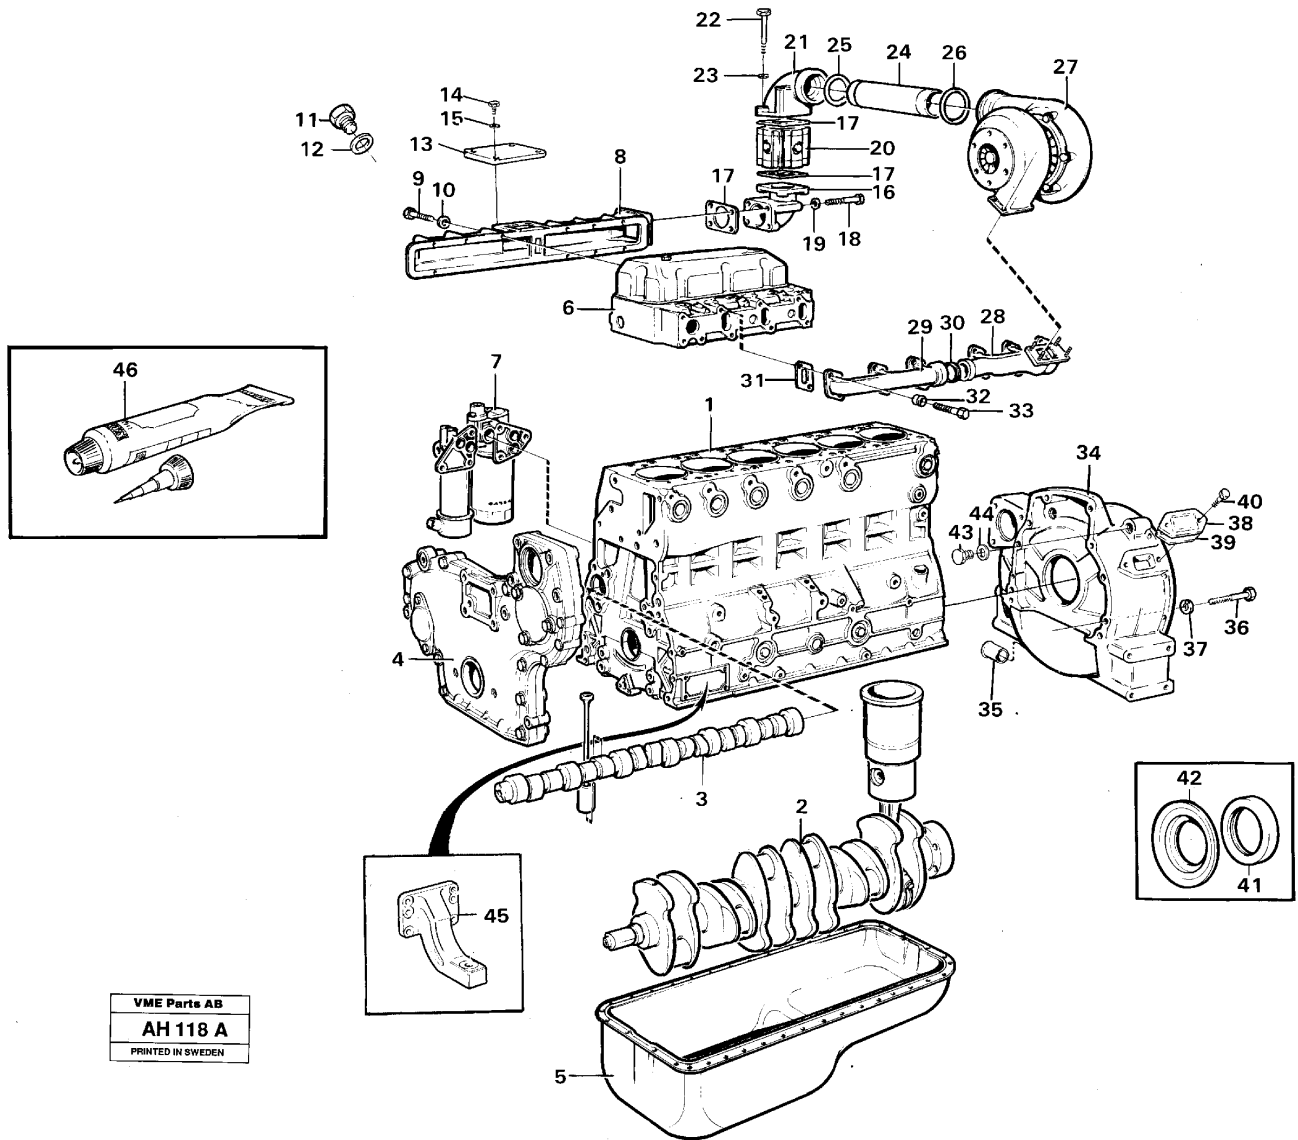

Date: 2014/2/10	Image id: AH118A	Catalogue: 97711	Model: L90B
Brand: Volvo BM	Serial: 11100-13000, 61101-61900	Group/Section: 210/100	Title: Engine, assembly

Pos	Part	Q1	Q2	Q3	Q4	Q5	PS	Kit	Description	Option(s)	Remark
1									Cylinder block		See ref 212/50
2									Crank mechanism		See ref 216/50
3									Camshaft		See ref 215/50
4									Timing gear casing		See ref 215/100
5									Lubricating system		See ref 217/50
6									Cylinder head		See ref 211/50
7									Oil filter		See ref 222/50
8	VOE465953	1					OP		Inlet pipe		TD 61 GB
		1							Inlet manifold		TD 61 KBE See ref

Date: 2014/2/10	Image id: AH119A	Catalogue: 97711	Model: L90B
Brand: Volvo BM	Serial: 11100-13000, 61101-61900	Group/Section: 211/50	Title: Cylinder head

Pos	Part	Q1	Q2	Q3	Q4	Q5	PS	Kit	Description	Option(s)	Remark
	VOE420508	2							Cylinder head		
1		2					NS		•Cylinder head		
2	VOE465158	6							••Valve seat		STD D,INLET
	VOE465238	6							••Valve seat		0,20 O SZ

Date: 2014/2/10	Image id: AH121A	Catalogue: 97711	Model: L90B
Brand: Volvo BM	Serial: 11100-13000, 61101-61900	Group/Section: 215/50	Title: Camshaft

Pos	Part	Q1	Q2	Q3	Q4	Q5	PS	Kit	Description	Option(s)	Remark
1	VOE465787	1							Camshaft		
		1					NS		•Camshaft		
2	VOE950588	1							•Pin		
3	VOE465789	1							Flange		
4		7							Bearing bushing		See ref 212/50
5	VOE471509	2							Screw		
6	VOE478297	1							Gear		
7	VOE471555	3							Screw		
8	VOE421067	12							Tappet		
9	VOE420021	12							Rod		