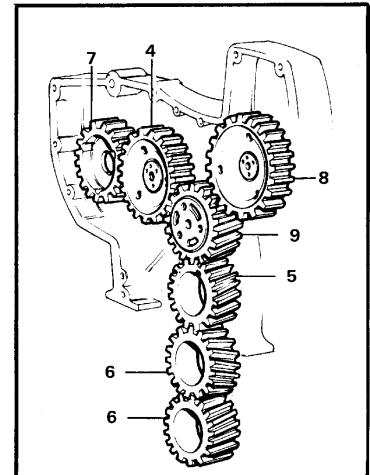

Date: 2014/2/10	Image id: AH122A	Catalogue: 97711	Model: L90B
Brand: Volvo BM	Serial: 11100-13000, 61101-61900	Group/Section: 215/100	Title: Timing gear casing

VME Parts AB
AH 122 A
PRINTED IN SWEDEN