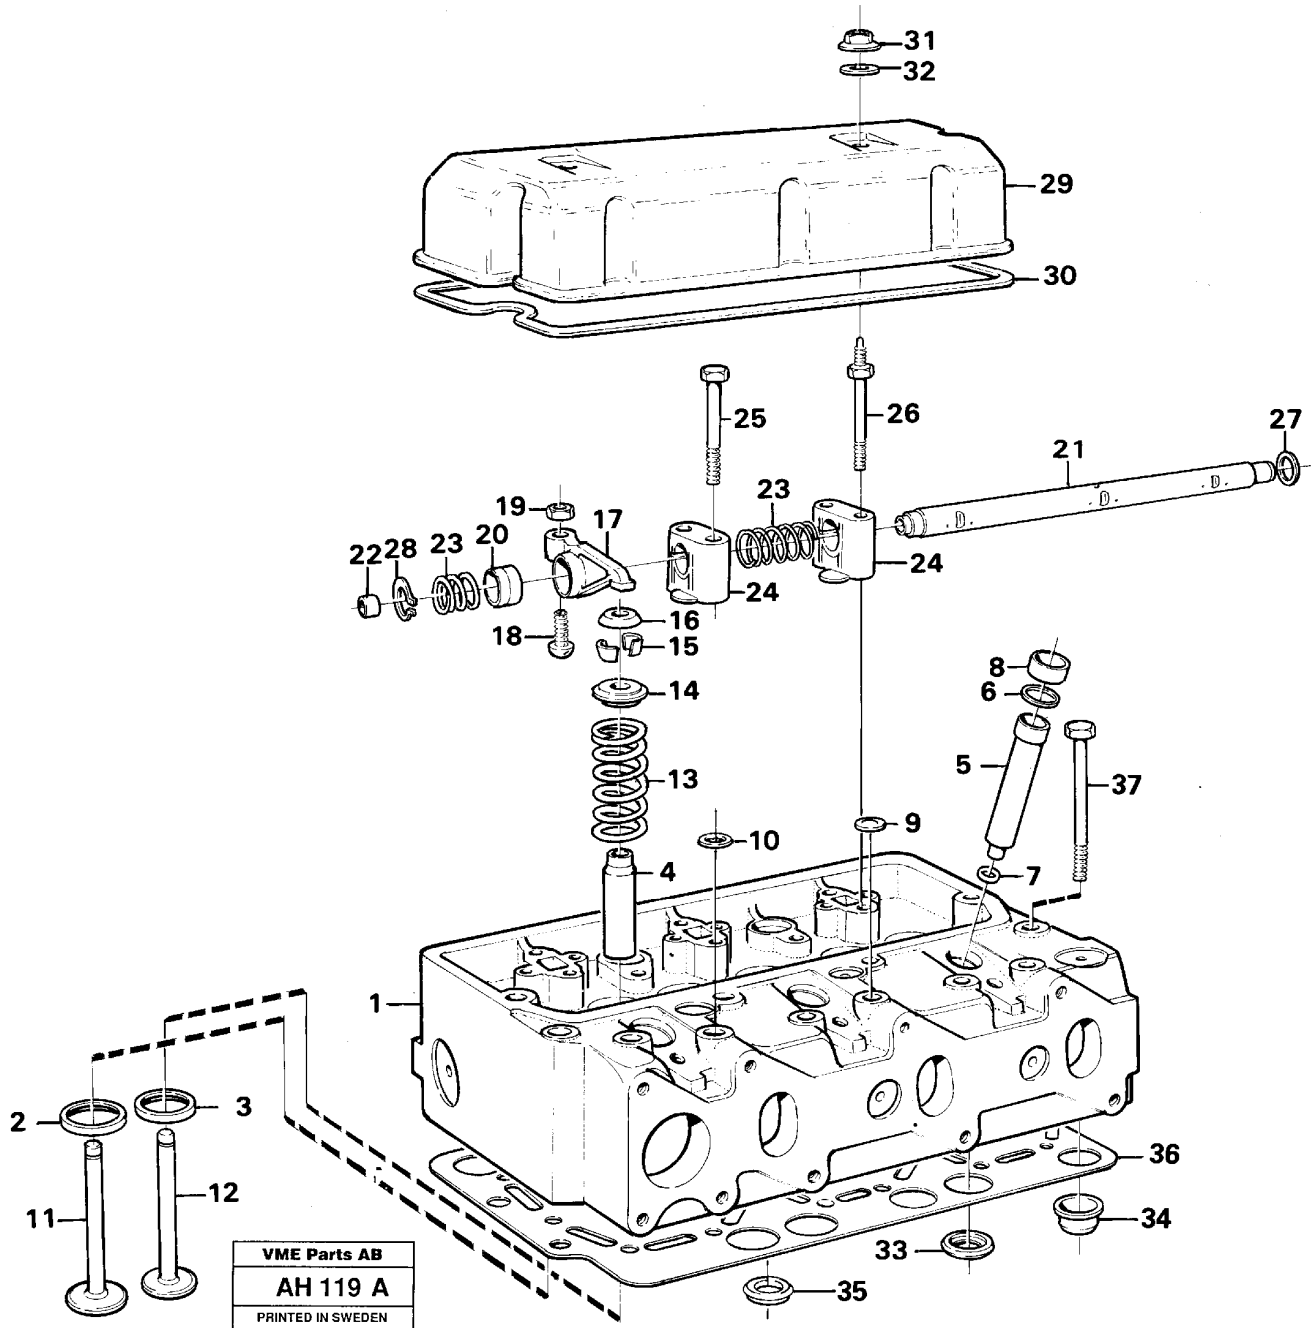

Date: 2014/2/10	Image id: AH118A	Catalogue: 97711	Model: L90B
Brand: Volvo BM	Serial: 11100-13000, 61101-61900	Group/Section: 210/100	Title: Engine, assembly

Pos	Part	Q1	Q2	Q3	Q4	Q5	PS	Kit	Description	Option(s)	Remark
1									Cylinder block		See ref 212/50
2									Crank mechanism		See ref 216/50
3									Camshaft		See ref 215/50
4									Timing gear casing		See ref 215/100
5									Lubricating system		See ref 217/50
6									Cylinder head		See ref 211/50
7									Oil filter		See ref 222/50
8	VOE465953	1					OP		Inlet pipe		TD 61 GB
		1							Inlet manifold		TD 61 KBE See ref

Date: 2014/2/10	Image id: AH119A	Catalogue: 97711	Model: L90B
Brand: Volvo BM	Serial: 11100-13000, 61101-61900	Group/Section: 211/50	Title: Cylinder head

Pos	Part	Q1	Q2	Q3	Q4	Q5	PS	Kit	Description	Option(s)	Remark
	VOE420508	2							Cylinder head		
1		2					NS		•Cylinder head		
2	VOE465158	6							••Valve seat		STD D,INLET
	VOE465238	6							••Valve seat		0,20 O SZ

Date: 2014/2/10	Image id: AH121A	Catalogue: 97711	Model: L90B
Brand: Volvo BM	Serial: 11100-13000, 61101-61900	Group/Section: 215/50	Title: Camshaft

Pos	Part	Q1	Q2	Q3	Q4	Q5	PS	Kit	Description	Option(s)	Remark
1	VOE465787	1							Camshaft		
		1					NS		•Camshaft		
2	VOE950588	1							•Pin		
3	VOE465789	1							Flange		
4		7							Bearing bushing		See ref 212/50
5	VOE471509	2							Screw		
6	VOE478297	1							Gear		
7	VOE471555	3							Screw		
8	VOE421067	12							Tappet		
9	VOE420021	12							Rod		