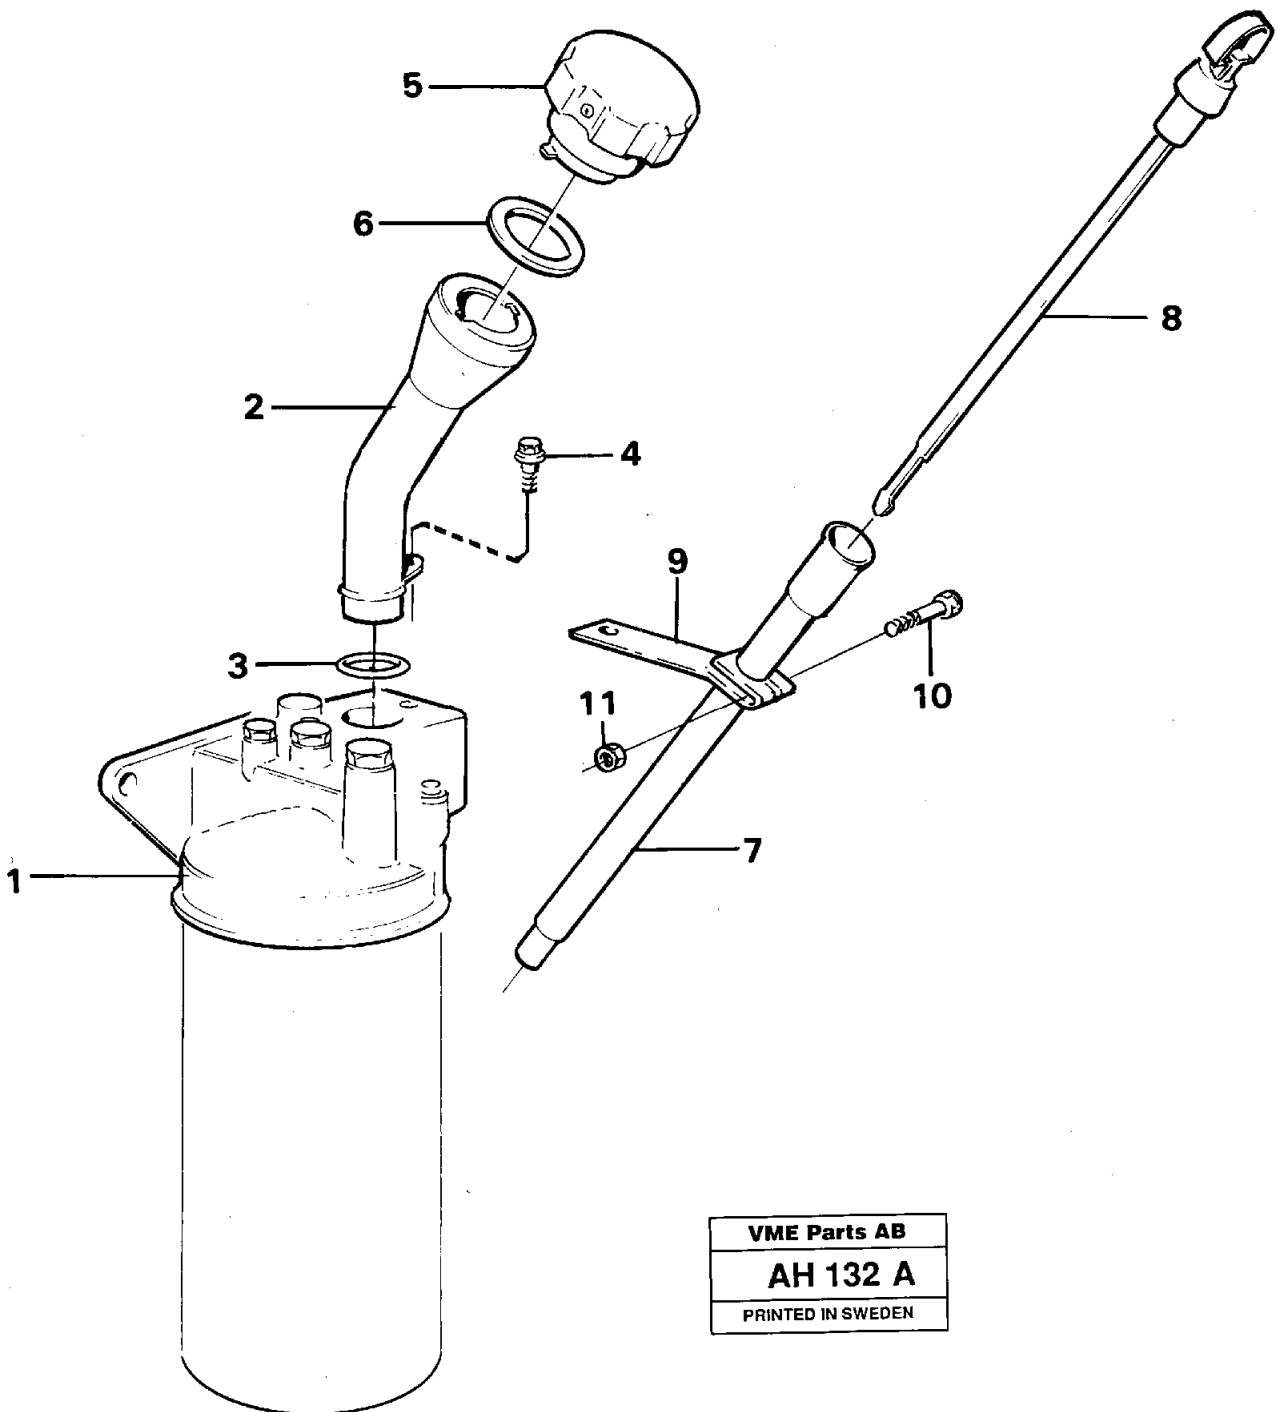

VOLVO

Construction Equipment

Date: 2014/2/10	Image id: AH132A	Catalogue: 97711	Model: L90B
Brand: Volvo BM	Serial: 11100-13000, 61101-61900	Group/Section: 222/100	Title: Oil filler and dipstick

VME Parts AB
AH 132 A
PRINTED IN SWEDEN

Pos	Part	Q1	Q2	Q3	Q4	Q5	PS	Kit	Description	Option(s)	Remark
1		1							Oil filter housing		See ref 222/50