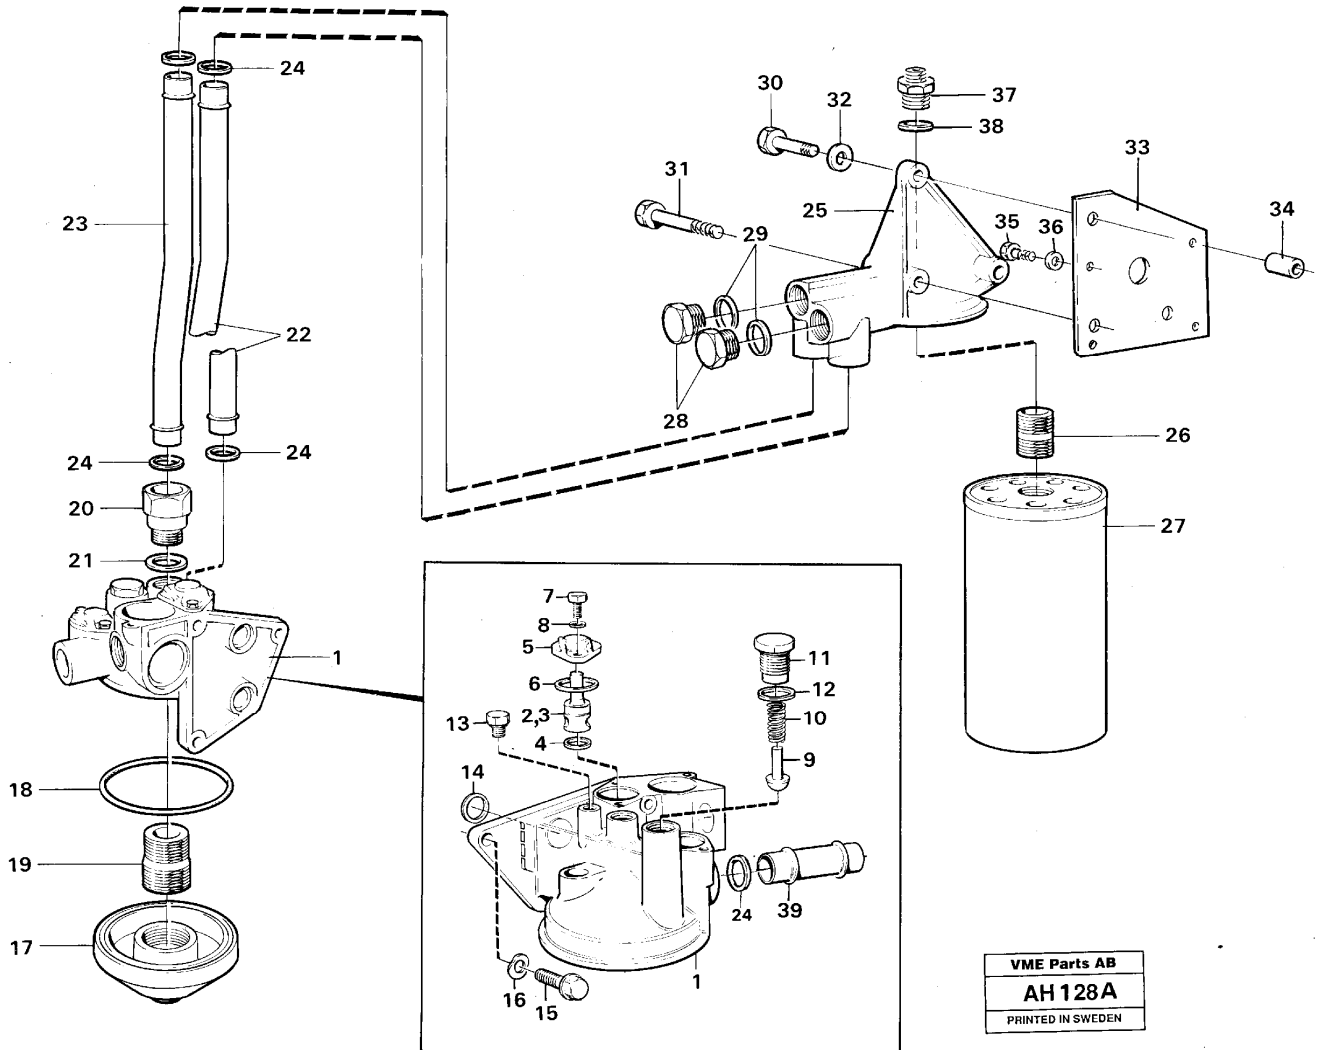

Date: 2014/2/10	Image id: AH128A	Catalogue: 97711	Model: L90B
Brand: Volvo BM	Serial: 11100-13000, 61101-61900	Group/Section: 222/50	Title: Oil filter

Pos	Part	Q1	Q2	Q3	Q4	Q5	PS	Kit	Description	Option(s)	Remark
	VOE11030612	1							Housing		
1		1					NS		•Housing		
2	VOE471706	1							•Reduction valve		Marked BLUE, märkt BLÅ
3	VOE471640	1							•Reduction valve		Marked RED, märkt RÖD
4	VOE469846	2							•Sealing ring		
5	VOE471648	2							•Cover		
6	VOE949659	2							•O-ring		
7	VOE13955272	4							•Screw		(VOE955272)
8	VOE955892	4							•Washer