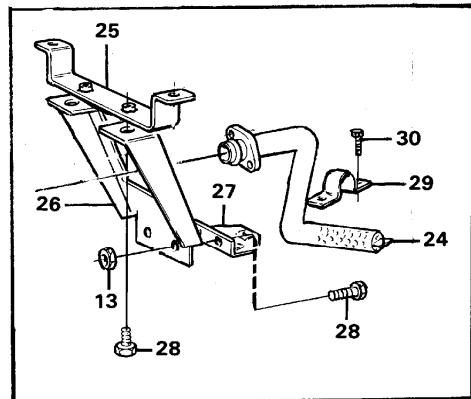

Date: 2014/2/10	Image id: AH127B	Catalogue: 97711	Model: L90B
Brand: Volvo BM	Serial: 11100-13000, 61101-61900	Group/Section: 221/50	Title: Lubricating oil system

VME Parts AB
AH 127 B
PRINTED IN SWEDEN

Pos	Part	Q1	Q2	Q3	Q4	Q5	PS	Kit	Description	Option(s)	Remark
1		1							Oil pump		See ref 221/100
2	VOE471513	4							Screw		M10 L=70
	VOE471734	2							Screw		M8 L=70
3	VOE465845	1					SS		Tube		
4	VOE465846	1							Sleeve		
5	VOE13955308	2							Screw		(VOE955308)
6	VOE13955894	2							Washer		(VOE955894)
7	VOE471588	2							Connector		
8	VOE980786	2							Fitting		(VOE956972)
9	VOE1545433	1							Clamp		
10	VOE946440	1							Flange screw		
11	VOE13945408	1							Nut		(EH945408)
12	VOE13965218	2							Screw		(VOE965218)CH 11660