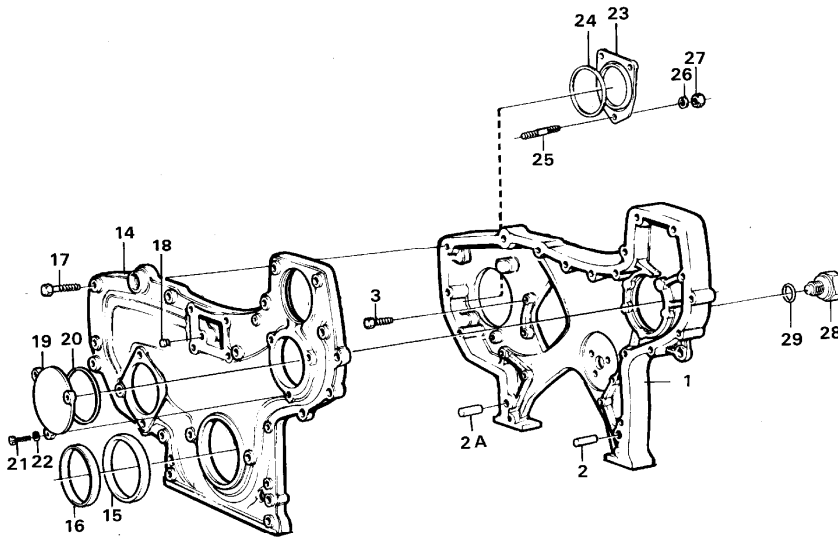

1) Replacement version

Date: 2014/2/10	Image id: AH120A	Catalogue: 97711	Model: L90B
Brand: Volvo BM	Serial: 11100-13000, 61101-61900	Group/Section: 212/50	Title: Cylinder block

Pos	Part	Q1	Q2	Q3	Q4	Q5	PS	Kit	Description	Option(s)	Remark
1	VOE465800	1					OP		Cylinder block		ENG - 78664
	VOE420970	1					SS		Cylinder block		ENG 78665 - 86154
	VOE420990	1							Cylinder block		ENG 86155 -
2		7					NS		•Cap		
3	VOE422426	7							••Pin		
4	VOE465899	14							••Screw		
5	VOE422076	1							•Bushing		
6	VOE422077	1							•Bushing		(VOE7422077)
7	VOE422078	1							•Bushing		
8	VOE11000014	1							•Bushing		(VOE422079)
9	VOE422080	1							•Bushing		(VOE7422080)

Date: 2014/2/10	Image id: AH121A	Catalogue: 97711	Model: L90B
Brand: Volvo BM	Serial: 11100-13000, 61101-61900	Group/Section: 215/50	Title: Camshaft

Pos	Part	Q1	Q2	Q3	Q4	Q5	PS	Kit	Description	Option(s)	Remark
1	VOE465787	1							Camshaft		
		1					NS		•Camshaft		
2	VOE950588	1							•Pin		
3	VOE465789	1							Flange		
4		7							Bearing bushing		See ref 212/50
5	VOE471509	2							Screw		
6	VOE478297	1							Gear		
7	VOE471555	3							Screw		
8	VOE421067	12							Tappet		
9	VOE420021	12							Rod		

Date: 2014/2/10	Image id: AH122A	Catalogue: 97711	Model: L90B
Brand: Volvo BM	Serial: 11100-13000, 61101-61900	Group/Section: 215/100	Title: Timing gear casing

VME Parts AB
AH 122 A
PRINTED IN SWEDEN

Pos	Part	Q1	Q2	Q3	Q4	Q5	PS	Kit	Description	Option(s)	Remark
1	VOE465797	1							Tmg Gear Casing		
2	VOE13941510	1							Pin		(VOE941510)
2A	VOE13941511	1							Pin		(VOE941511)
3	VOE471534	2							Screw		L=28
	VOE471535	2							Screw		L=58
4		1							Gear		See ref 215/50
5		1							Gear		See ref 216/50
6		2							Oilpump gear		See ref 221/100
7		1							Compressor gear		
8		1							Gear,inject.pump		See ref 236/50
9	VOE8192518	1							Idler Gear		(VOE471552)
		1					NS		•Bearing		
10	VOE422766	1					SS		Pin		(VOE467463)
11	VOE478951	1							Thrust Washer		(VOE467529)
12	VOE471554	3							Screw		
13	VOE471555	3							Screw		