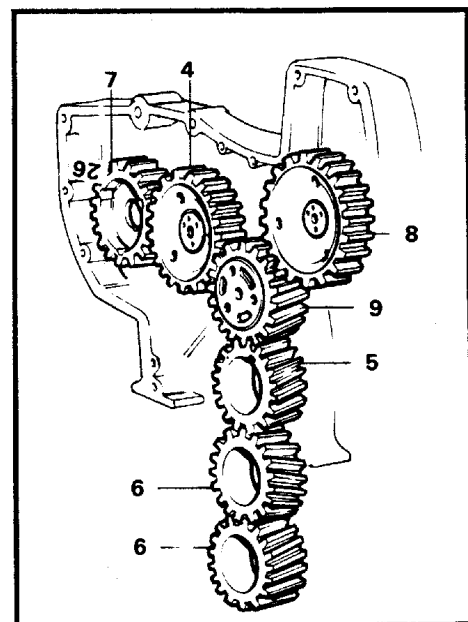

VOLVO

Construction Equipment

Date: 2014/2/10	Image id: 18412	Catalogue: 97318	Model: L90
Brand: Volvo BM	Serial: 7401-11008, 40301-50000, 60001-61100	Group/Section: 21/250	Title: Timing gear casing

VOLVO BM
PARTS DIVISION
18412
PRINTED IN SWEDEN

Pos	Part	Q1	Q2	Q3	Q4	Q5	PS	Kit	Description	Option(s)	Remark