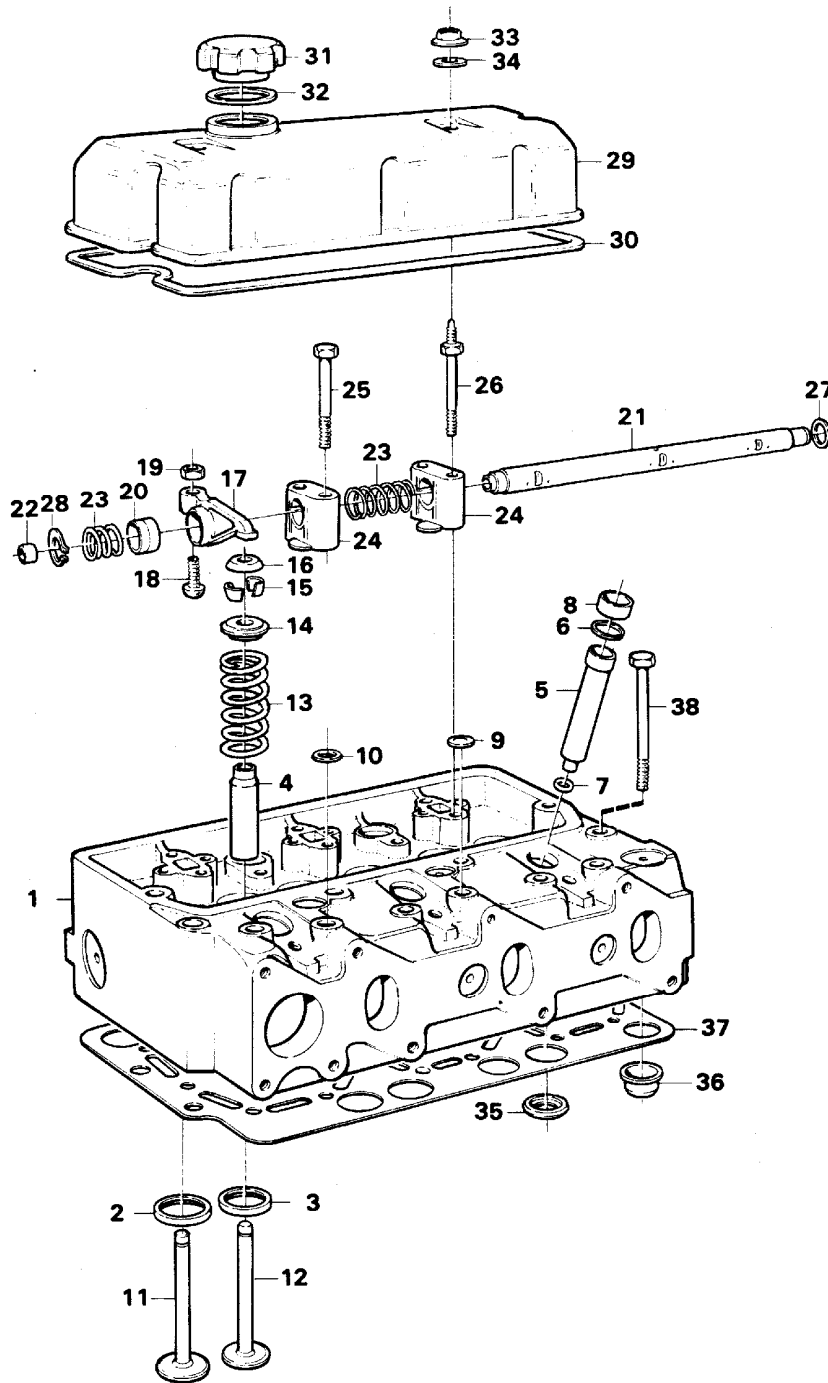

Date: 2014/2/10	Image id: 18409	Catalogue: 97318	Model: L90
Brand: Volvo BM	Serial: 7401-11008, 40301-50000, 60001-61100	Group/Section: 21/100	Title: Cylinder head

Pos	Part	Q1	Q2	Q3	Q4	Q5	PS	Kit	Description	Option(s)	Remark