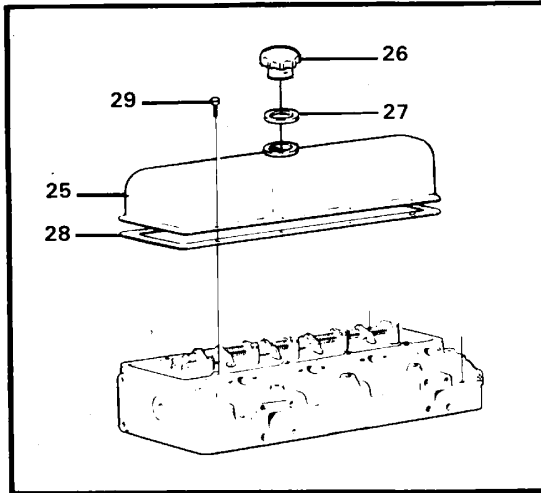

Date: 2014/1/26	Image id: AC104	Catalogue: 97691	Model: L70
Brand: Volvo BM	Serial: 7401-10000, 60501-70000	Group/Section: 21/200	Title: Valve mechanism

VME Parts Sweden AB
AC 104
PRINTED IN SWEDEN

Pos	Part	Q1	Q2	Q3	Q4	Q5	PS	Kit	Description	Option(s)	Remark