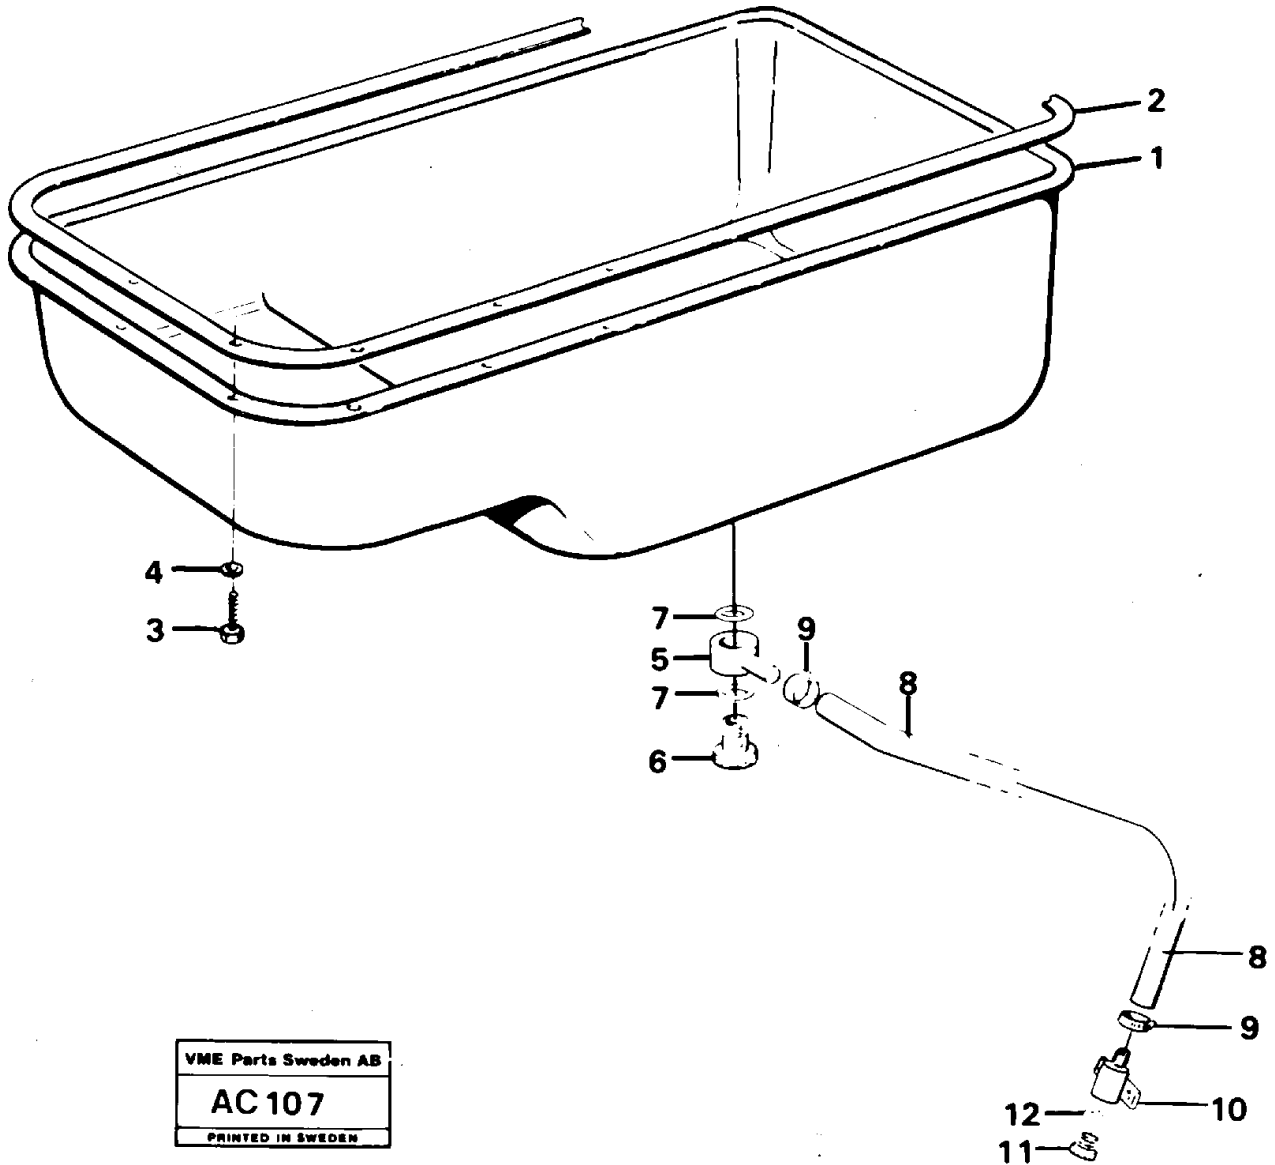

Date: 2014/1/26	Image id: AC107	Catalogue: 97691	Model: L70
Brand: Volvo BM	Serial: 7401-10000, 60501-70000	Group/Section: 21/350	Title: Oil sump

VME Parts Sweden AB
AC 107
PRINTED IN SWEDEN

Pos	Part	Q1	Q2	Q3	Q4	Q5	PS	Kit	Description	Option(s)	Remark
1	VOE4804829	1					OP		Oil pan		
2	VOE11030107	1							Gasket		(VOE11030046)
3	VOE955524	29							Hexagon screw		
4	VOE13941907	29							Washer		(VOE941907)
5	VOE4761859	1							Oil draining pipe		
6	VOE4746672	1							Hollow screw		
7	VOE13955997	2							O-ring