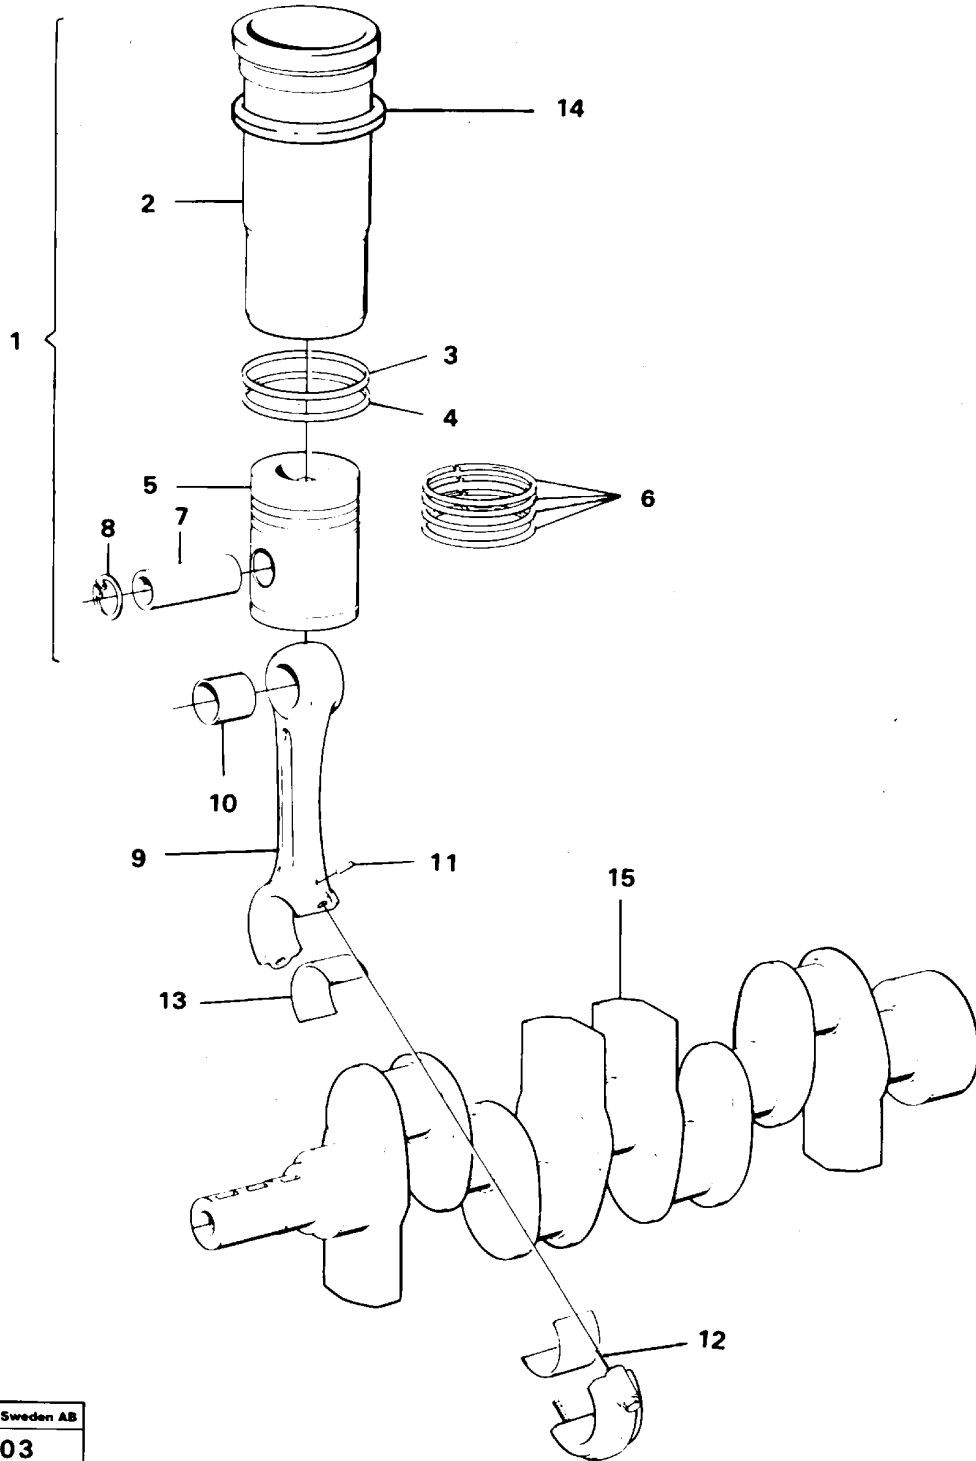

<https://www.ebooklibonline.com>

Hello dear friend!

Thank you very much for reading.

Enter the link into your browser.

The full manual is available for immediate download.

<https://www.ebooklibonline.com>

1	VOE4804591	1					OP		Cylinder block		
2		5					NS		•Bearing carrier		
3	VOE950564	1							•Pin		
4	VOE421153	10					OP		•Screw		
5	VOE785515	1							•Bushing		
6	VOE11000014	1							•Bushing		(VOE7422079)
7	VOE422080	1							•Bushing		(VOE7422080)
8	VOE422081	1							•Bushing		
9	VOE785443	1							•Bushing		
10	VOE422369	5							•Plug		
11	VOE955082	3							Cap plug		
12	VOE7070792	3							Cap plug		
13	VOE479979	1							Plug		(VOE191026)
14	VOE957173	1							Gasket		
15	VOE13961130	1					OP		Plug		
16	VOE4804641	1							Plug		
17	VOE957193	1							Gasket		
18	VOE785800	2							Pin		
19	VOE1606877	1							Switch		(VOE1324750)SE16 OIL PRESSURE/OLJETRYCK
20	VOE191171	2							Pin		(VOE7191171)
21	VOE479954	1							Nipple		(VOE7190130)
22	VOE87502	1							Drain Cock		(VOE7087502)
23	VOE11030028	1							Gasket		(VOE785868)
24	VOE7363575	1							Plate		
25	VOE953235	2					OP		Stud		
26	VOE13941907	2							Washer		(VOE941907)
27	VOE955826	2							Hexagon nut		
28	VOE961895	1							Plug		
29	VOE13947627	1							Plane gasket		(VOE947627)

Date: 2014/1/26	Image id: AC103	Catalogue: 97691	Model: L70
Brand: Volvo BM	Serial: 7401-10000, 60501-70000	Group/Section: 21/150	Title: Cylinder liner, piston and connecting rod

VME Parts Sweden AB
AC 103
 PRINTED IN SWEDEN