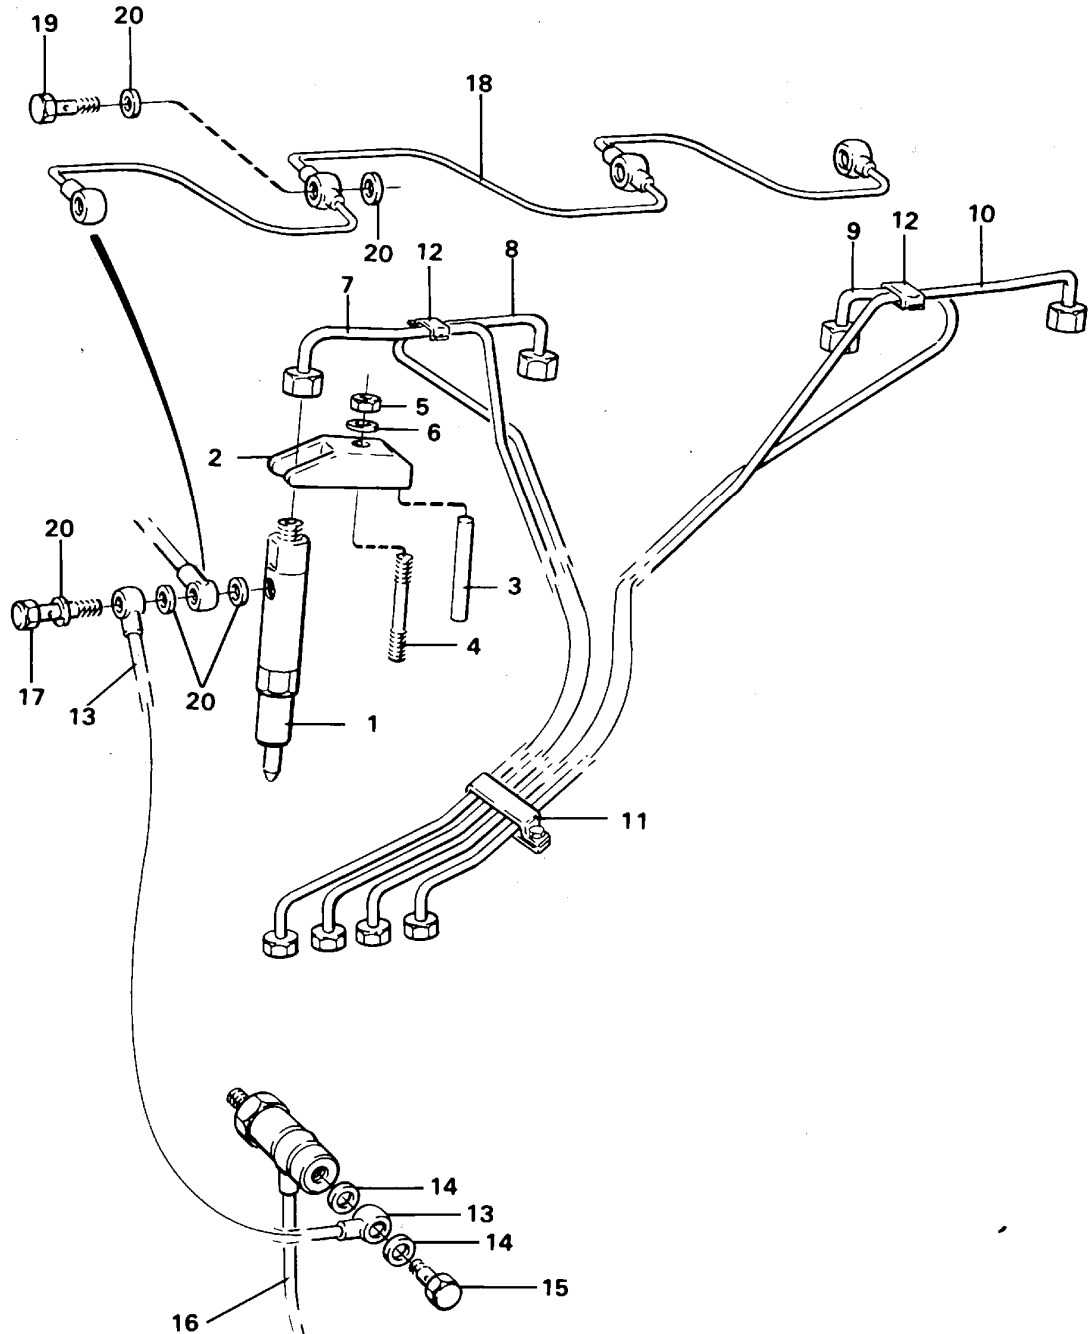

Date: 2014/1/26	Image id: AC112	Catalogue: 97691	Model: L70
Brand: Volvo BM	Serial: 7401-10000, 60501-70000	Group/Section: 23/100	Title: Fuel pipes, injectors

VME Parts Sweden AB
AC112
PRINTED IN SWEDEN

Pos	Part	Q1	Q2	Q3	Q4	Q5	PS	Kit	Description	Option(s)	Remark