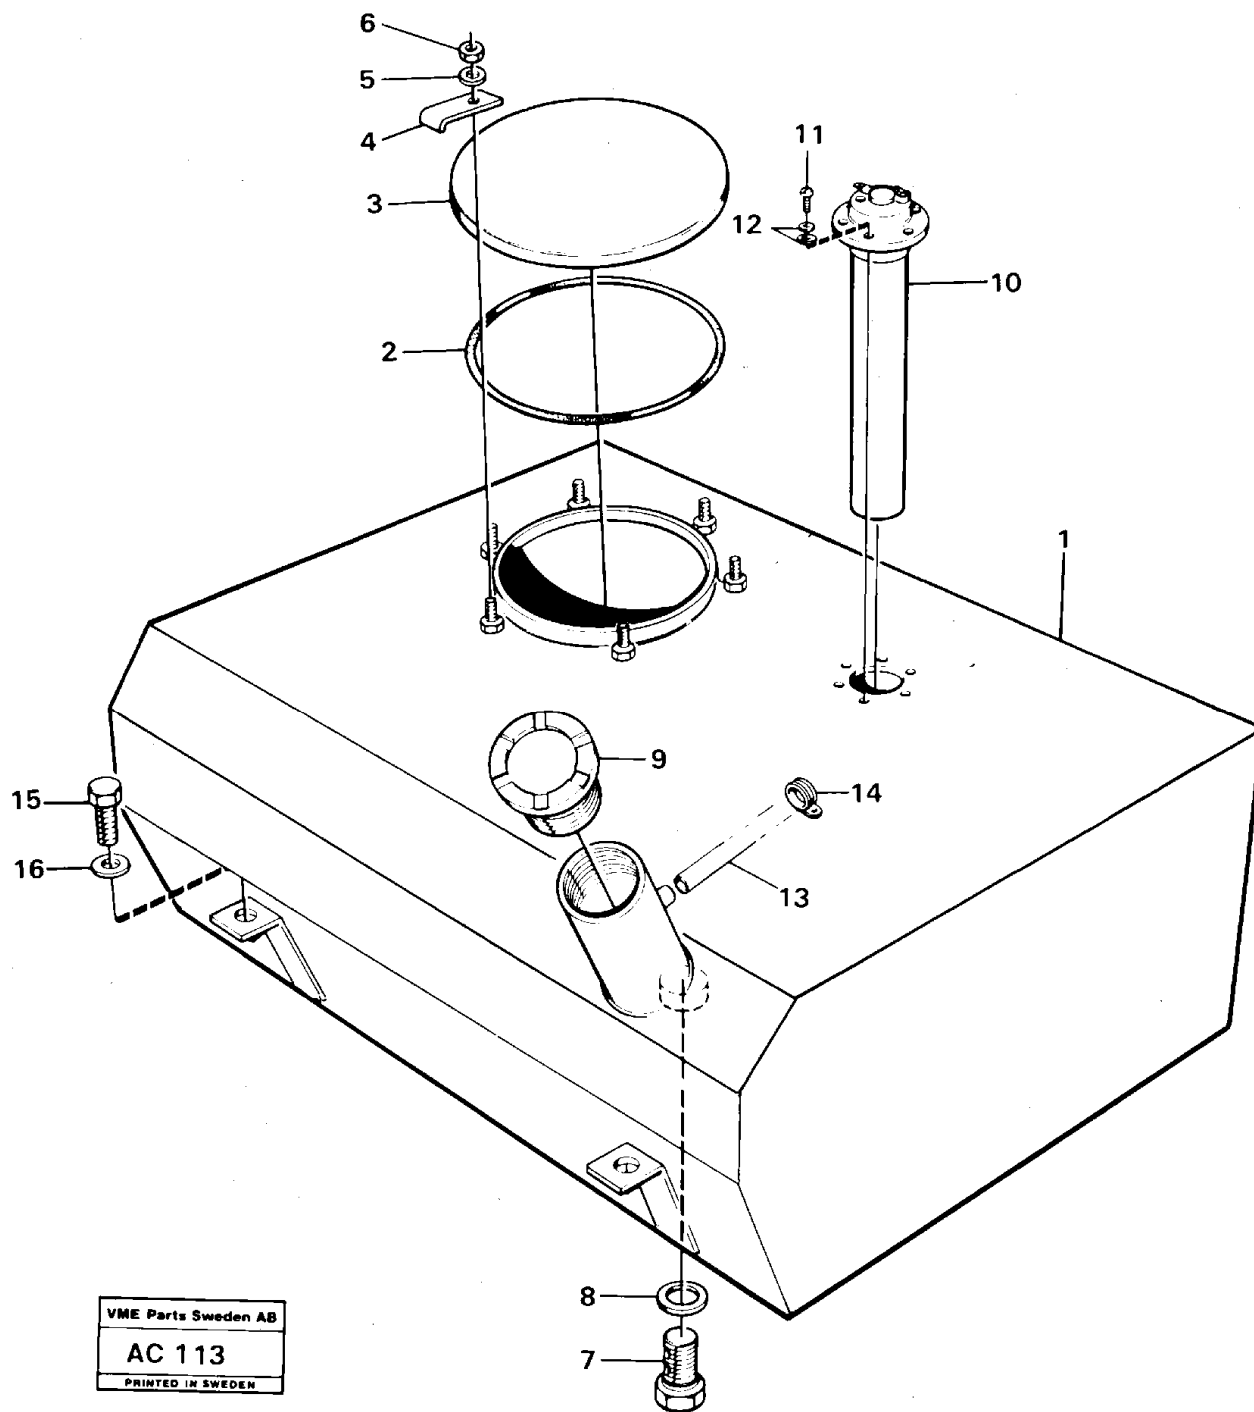

Date: 2014/1/26	Image id: AC113	Catalogue: 97691	Model: L70
Brand: Volvo BM	Serial: 7401-10000, 60501-70000	Group/Section: 23/150	Title: Fuel tank

VME Parts Sweden AB
AC 113
PRINTED IN SWEDEN

Pos	Part	Q1	Q2	Q3	Q4	Q5	PS	Kit	Description	Option(s)	Remark
1	VOE4948735	1					OP		Fuel tank		
2	VOE4939034	1							•Sealing ring