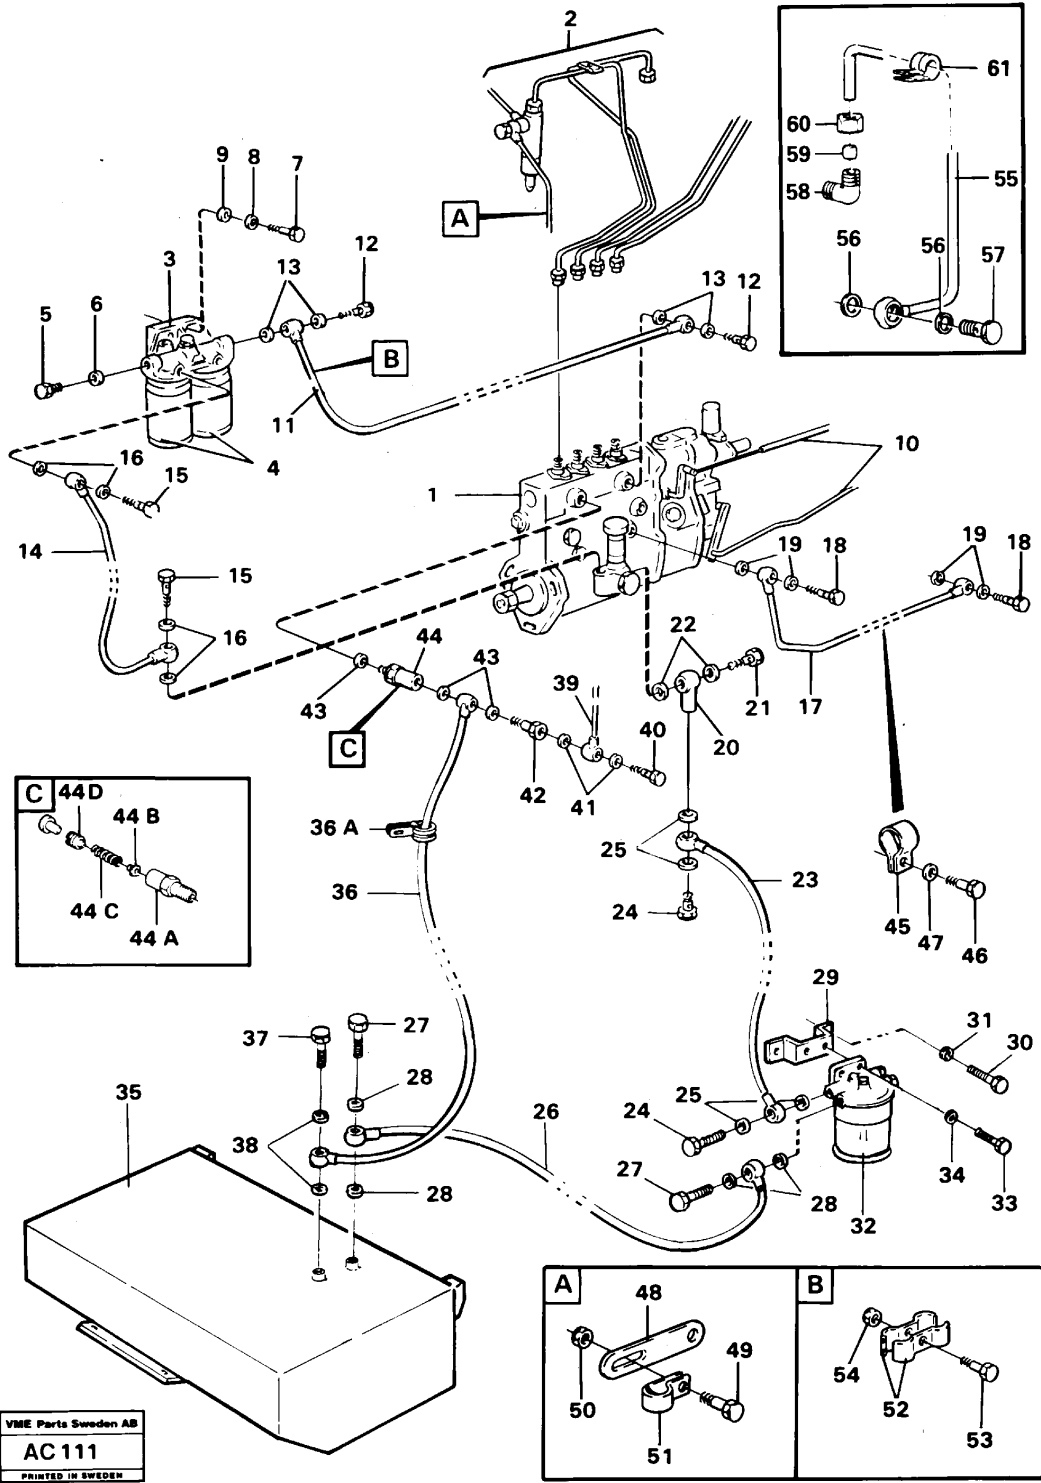

Date: 2014/1/26	Image id: AC111	Catalogue: 97691	Model: L70
Brand: Volvo BM	Serial: 7401-10000, 60501-70000	Group/Section: 23/50	Title: Fuel system

VME Parts Sweden AB
AC 111
PRINTED IN SWEDEN

Pos	Part	Q1	Q2	Q3	Q4	Q5	PS	Kit	Description	Option(s)	Remark