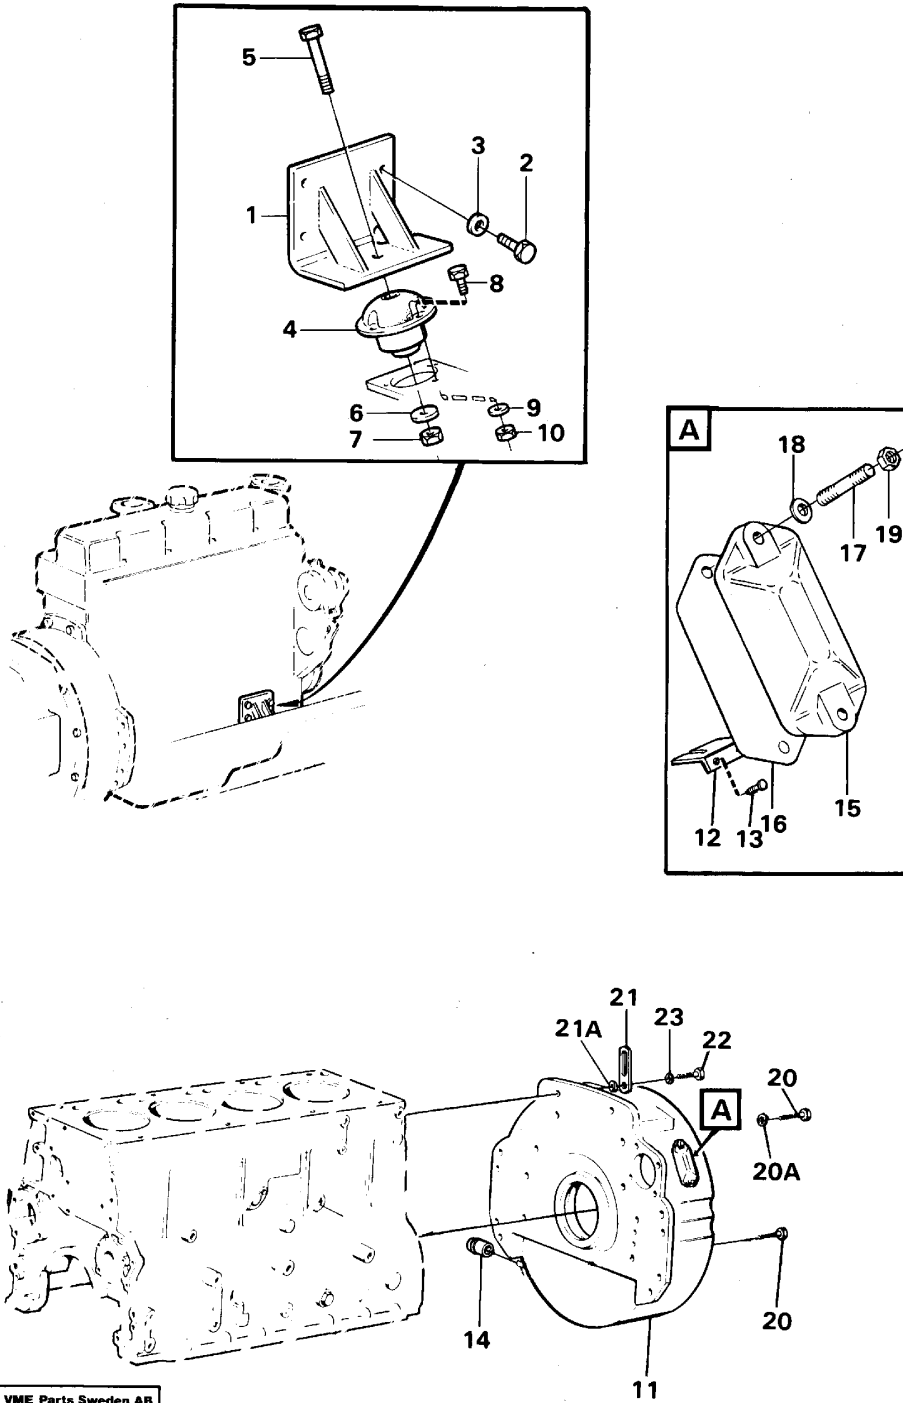

Date: 2014/1/23	Image id: AB123	Catalogue: 97693	Model: L50
Brand: Volvo BM	Serial: 6401-7000, 60301-70000	Group/Section: 21/450	Title: Engine support and flywheel housing

VME Parts Sweden AB
AB123
PRINTED IN SWEDEN

Pos	Part	Q1	Q2	Q3	Q4	Q5	PS	Kit	Description	Option(s)	Remark