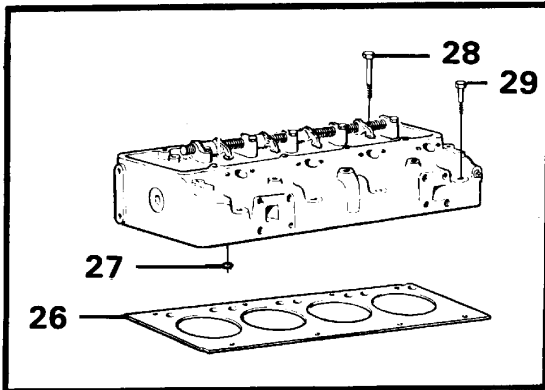

Date: 2014/1/23	Image id: AB163	Catalogue: 97693	Model: L50
Brand: Volvo BM	Serial: 6401-7000, 60301-70000	Group/Section: 21/50	Title: Engine

VME Parts Sweden AB
AB 163
 PRINTED IN SWEDEN

Q1-Q5	Option	Option description
-------	--------	--------------------

Q1 16209	VOE16209		
Q2 16316	VOE16316		
Q3 16317	VOE16317		

Pos	Part	Q1	Q2	Q3	Q4	Q5	PS	Kit	Description	Option(s)	Remark
	VOE16209	1					OP		Engine		STD. D45B
	VOE16316		1				OP		Engine	VOE90417	TD45B
	VOE16317			1			OP		Engine	VOE90535	TD45B
1		1	1	1					•Cylinder head		See ref 21/100
2		1	1	1					•Cylinder block		See ref 21/150
3		1	1	1					•Cylinder liner,piston		
									•••and connecting rod		See ref 21/200
4		1	1	1					•Valve mechanism		See ref 21/250
5		1	1	1					•Timing gear casing		
									•••and timing gears		See ref 21/300
6		1	1	1					•Crankshaft,		
									•••balancing		See ref 21/350
7		1	1	1					•Oil sump		See ref 21/400
8		1	1	1					•Engine support and		
									•••flywheel housing		See ref 21/450
9		1	1	1					•Lubricating system		See ref 22/50
10		1	1	1					•Fuel system		See ref 23/50
11		1							•Inlet system		See ref 25/50
			1	1					•Inlet system		See ref 25/75
12			1						•Intercooler		See ref 25/115
13			1	1					•Turbocharger		See ref 25/130
14		1	1	1					•Exhaust system		See ref 25/150
15		1	1	1					•Crankcase ventilation		See ref 25/200
16		1	1	1					•Cooling system		See ref 26/50
17		1	1	1					•Belt transmission		See ref 26/300
18		1	1	1					•Governor controls		See ref 27/50
19		1	1	1					•Generator		See ref 32/50
20		1	1	1					•Starter motor		See ref 33/50

Date: 2014/1/23	Image id: AB116	Catalogue: 97693	Model: L50
Brand: Volvo BM	Serial: 6401-7000, 60301-70000	Group/Section: 21/100	Title: Cylinder head

VME Parts Sweden AB
AB 116
 PRINTED IN SWEDEN

Pos	Part	Q1	Q2	Q3	Q4	Q5	PS	Kit	Description	Option(s)	Remark
-----	------	----	----	----	----	----	----	-----	-------------	-----------	--------