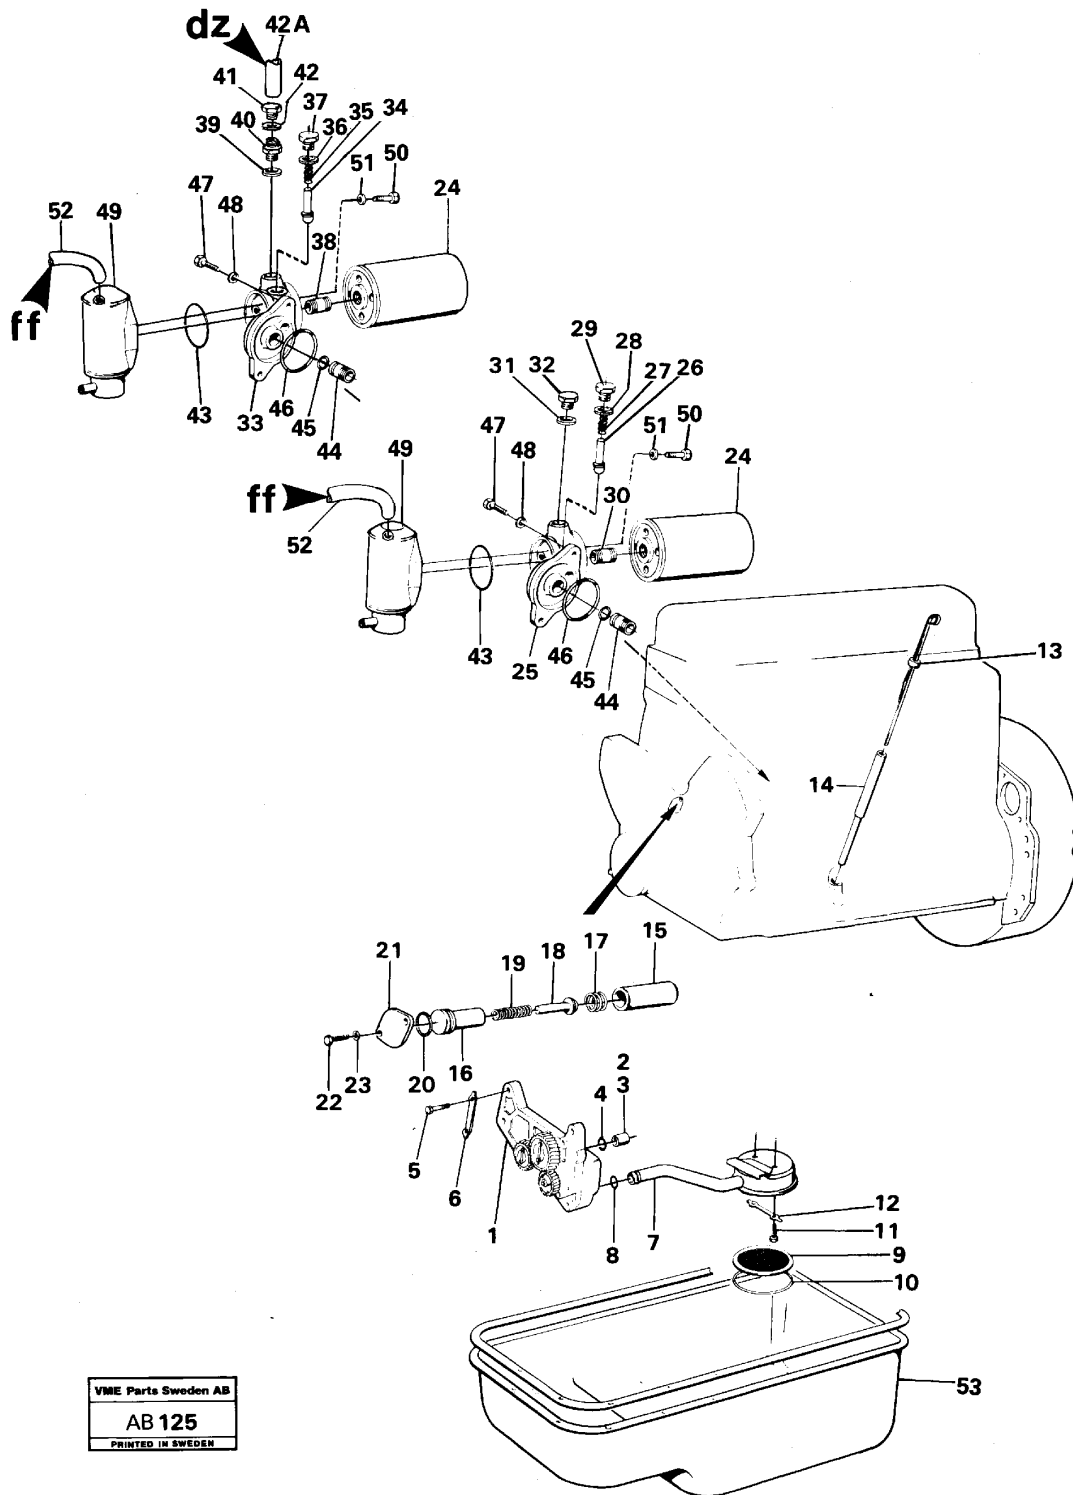

Date: 2014/1/23	Image id: AB125	Catalogue: 97693	Model: L50
Brand: Volvo BM	Serial: 6401-7000, 60301-70000	Group/Section: 22/50	Title: Lubricating oil system

VME Parts Sweden AB
AB 125
PRINTED IN SWEDEN

Pos	Part	Q1	Q2	Q3	Q4	Q5	PS	Kit	Description	Option(s)	Remark