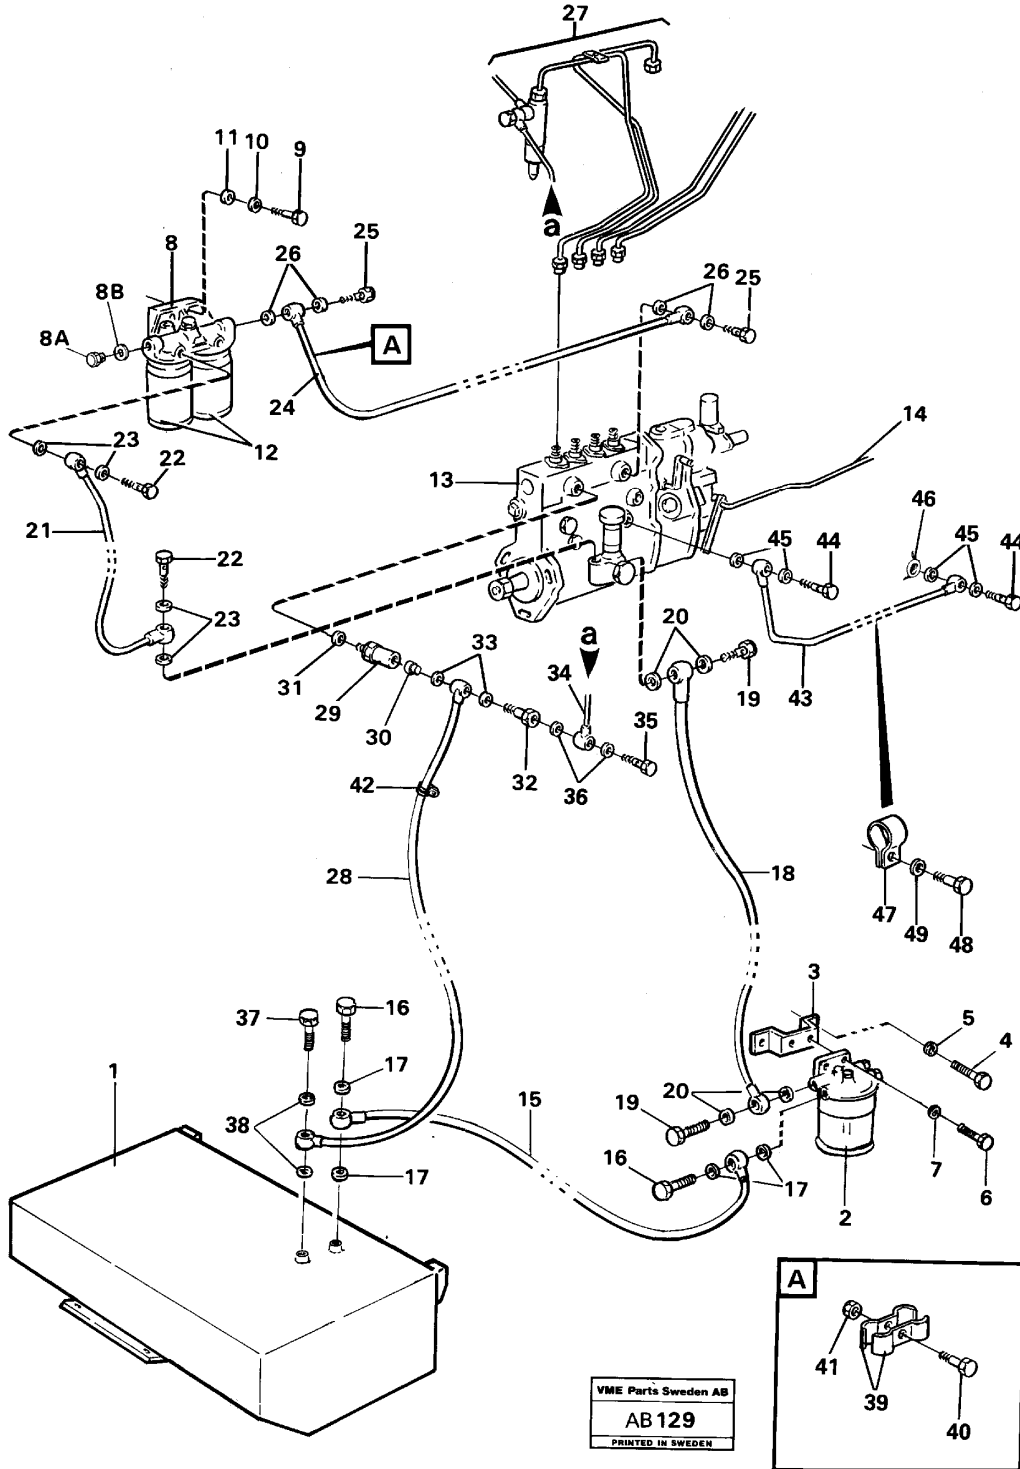

Date: 2014/1/23	Image id: AB129	Catalogue: 97693	Model: L50
Brand: Volvo BM	Serial: 6401-7000, 60301-70000	Group/Section: 23/50	Title: Fuel system

Pos	Part	Q1	Q2	Q3	Q4	Q5	PS	Kit	Description	Option(s)	Remark