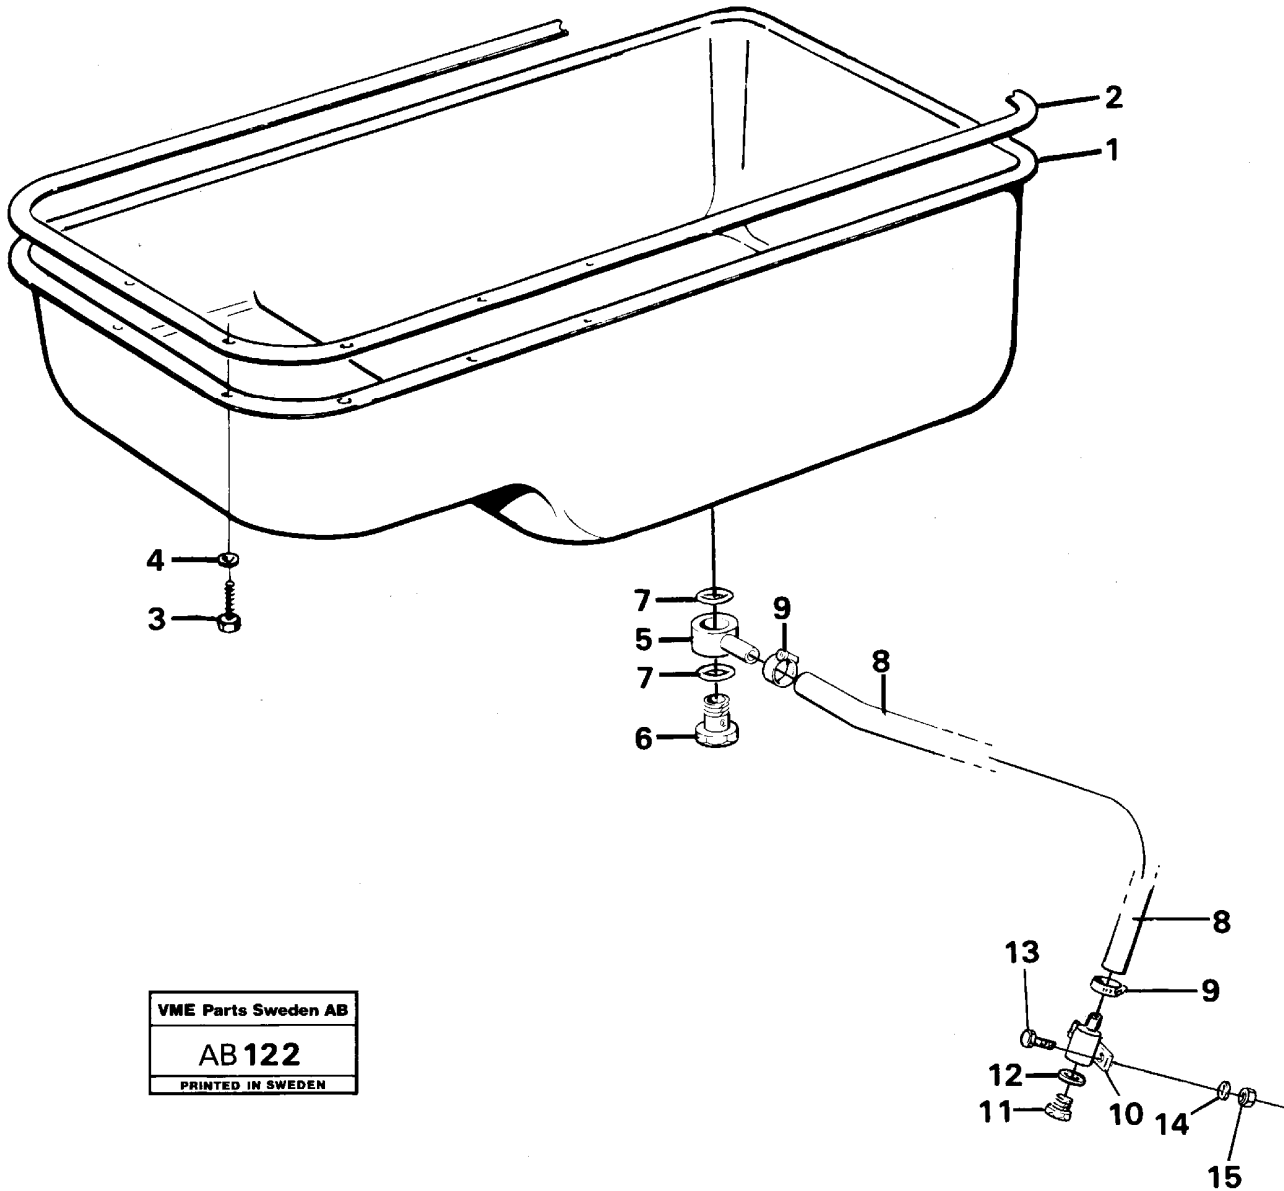

Date: 2014/1/23	Image id: AB122	Catalogue: 97693	Model: L50
Brand: Volvo BM	Serial: 6401-7000, 60301-70000	Group/Section: 21/400	Title: Oil sump

VME Parts Sweden AB
AB 122
PRINTED IN SWEDEN

Pos	Part	Q1	Q2	Q3	Q4	Q5	PS	Kit	Description	Option(s)	Remark
1	VOE4804829	1					OP		Oil pan		
2	VOE11030107	1						K	Gasket		(VOE11030046)
3	VOE955524	29							Hexagon screw		
4	VOE13941907	29							Washer		
5	VOE4761859	1							Oil draining pipe		
6	VOE4746672	1							Hollow screw		
7	VOE13955997	2							O-ring