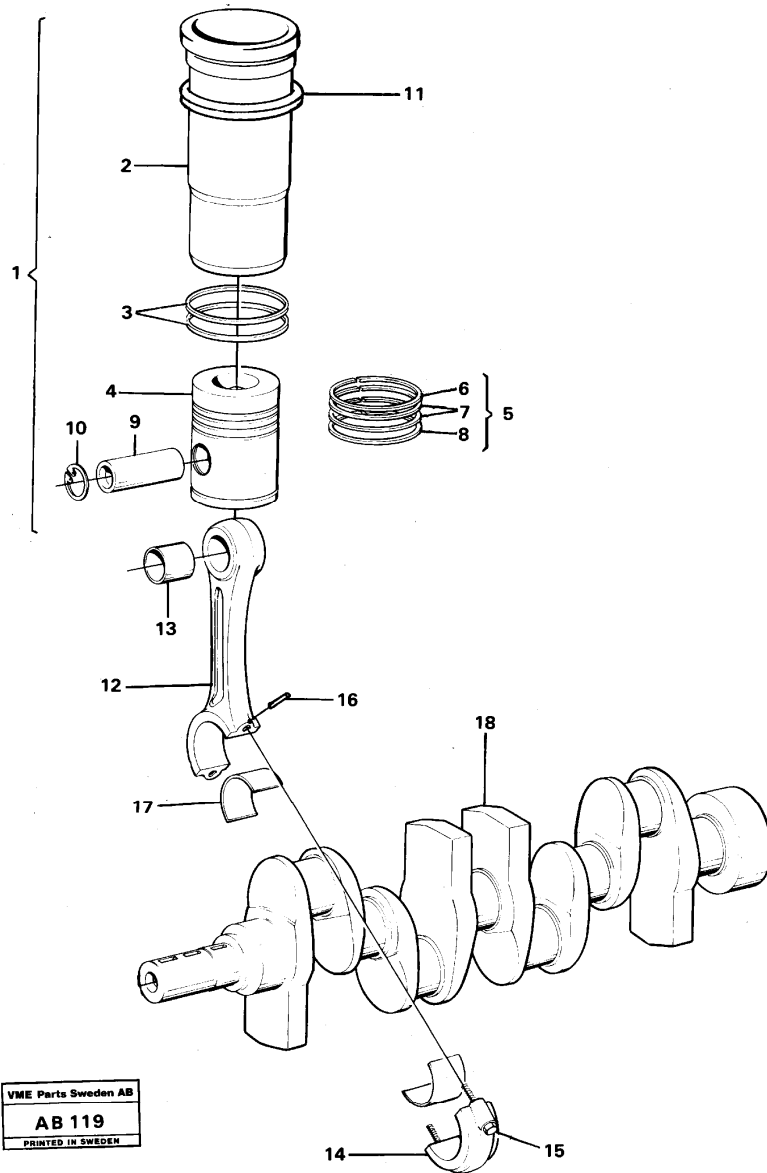

Date: 2014/1/23	Image id: AB119	Catalogue: 97693	Model: L50
Brand: Volvo BM	Serial: 6401-7000, 60301-70000	Group/Section: 21/200	Title: Cylinder liner, piston and connecting rod

Pos	Part	Q1	Q2	Q3	Q4	Q5	PS	Kit	Description	Option(s)	Remark