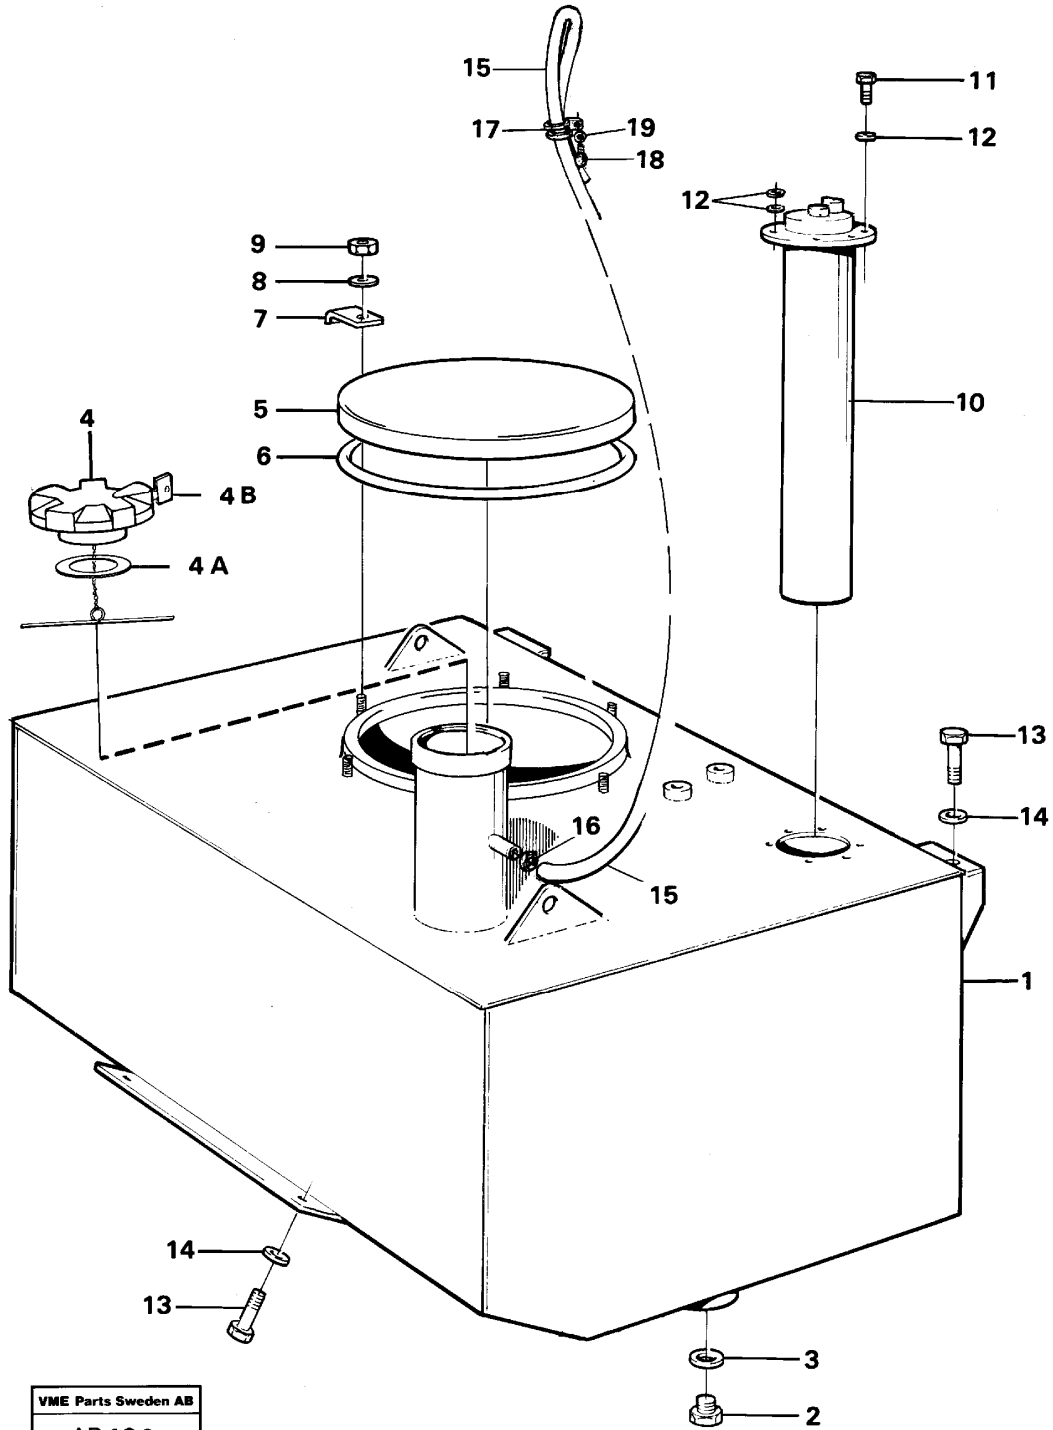

Date: 2014/1/23	Image id: AB109	Catalogue: 97693	Model: L50
Brand: Volvo BM	Serial: 6401-7000, 60301-70000	Group/Section: 23/150	Title: Fuel tank

VME Parts Sweden AB
AB 109
PRINTED IN SWEDEN

Pos	Part	Q1	Q2	Q3	Q4	Q5	PS	Kit	Description	Option(s)	Remark