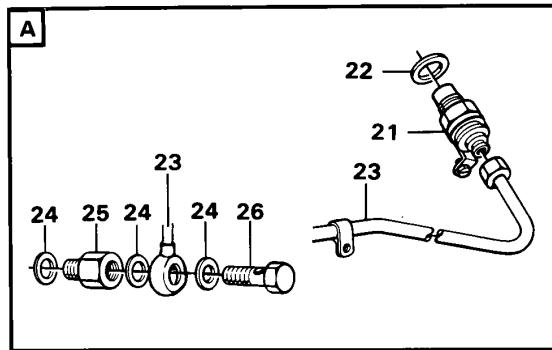

Date: 2013/11/16	Image id: 19257B	Catalogue: 97671	Model: L30
Brand: Volvo BM	Serial: 1-10000	Group/Section: 23/150	Title: Fuel filter with fitting parts

VME Parts Sweden AB
19257 B
PRINTED IN SWEDEN

Pos	Part	Q1	Q2	Q3	Q4	Q5	PS	Kit	Description	Option(s)	Remark
1	VOE11991775	1					SS		Filter		See footnote 608)