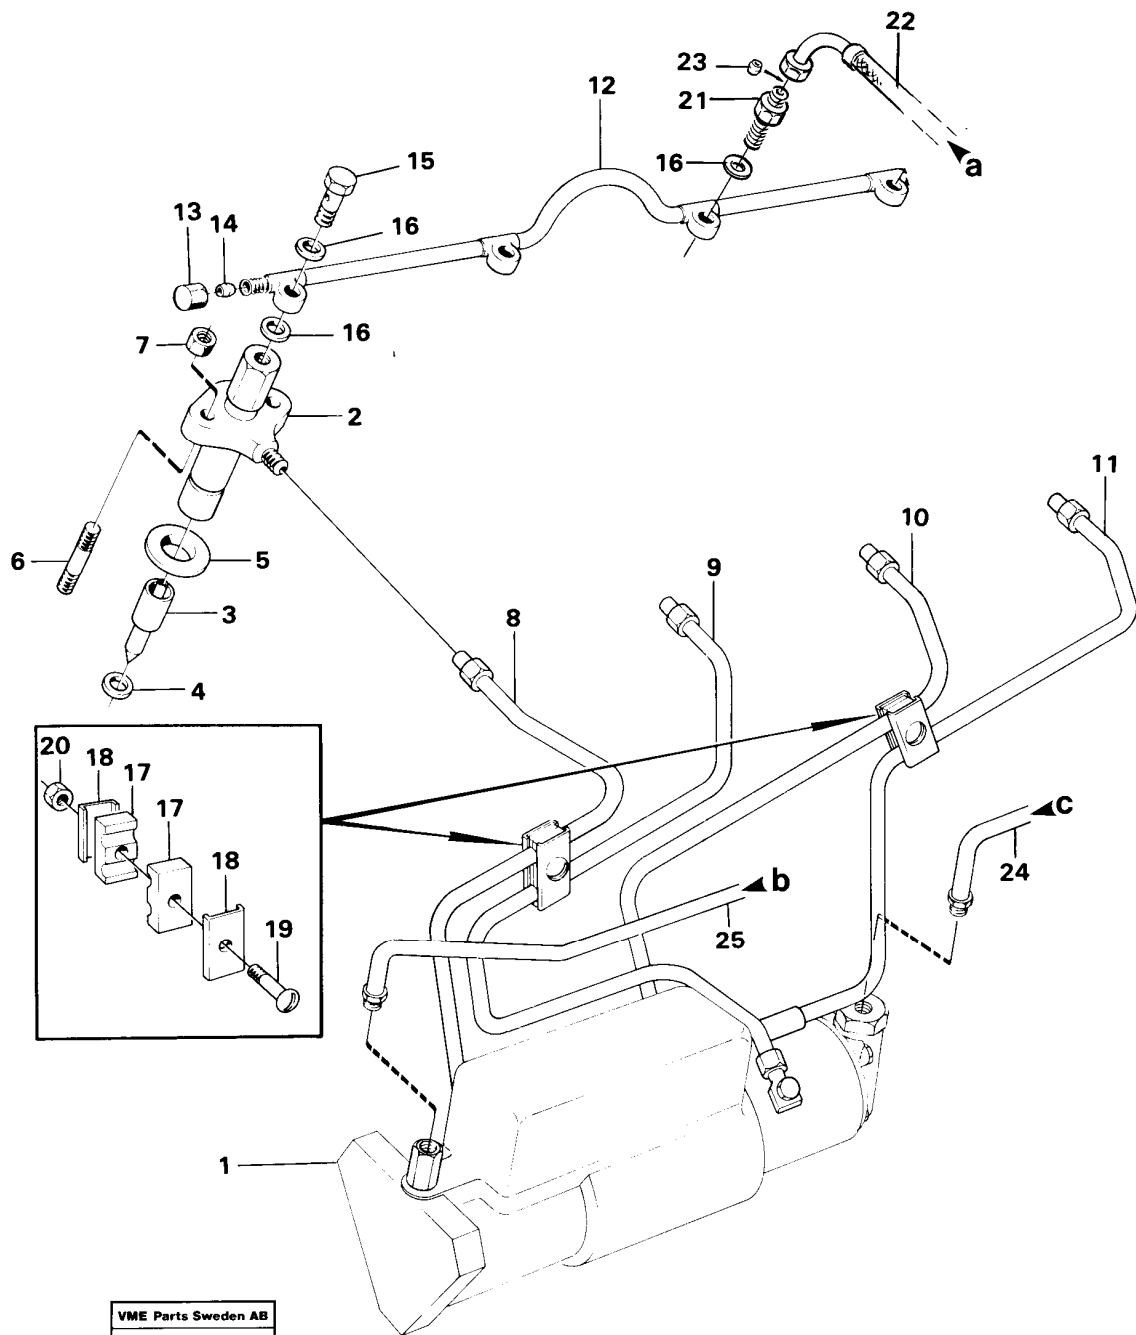

Date: 2013/11/16	Image id: 19256A	Catalogue: 97671	Model: L30
Brand: Volvo BM	Serial: 1-10000	Group/Section: 23/100	Title: Fuel lines, injectors SER NO - 71114

VME Parts Sweden AB
19256 A
PRINTED IN SWEDEN

Pos	Part	Q1	Q2	Q3	Q4	Q5	PS	Kit	Description	Option(s)	Remark
1		1							Injection pump		See ref 23/200