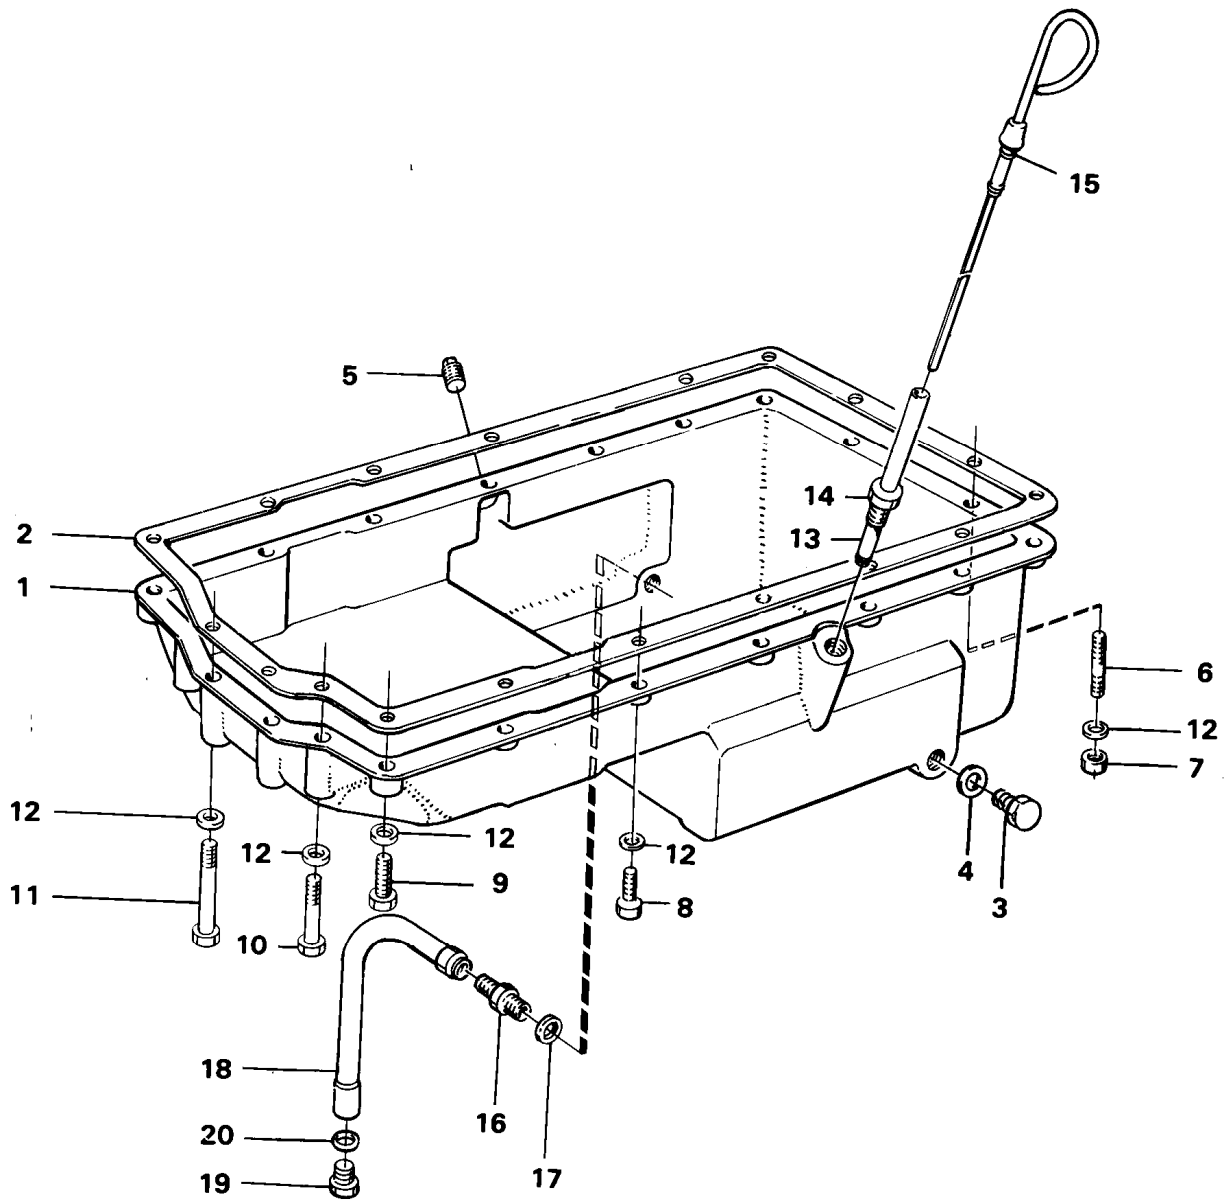

Date: 2013/11/16	Image id: 19252C	Catalogue: 97671	Model: L30
Brand: Volvo BM	Serial: 1-10000	Group/Section: 21/350	Title: Oil sump

VME Parts Sweden AB
19252 C
PRINTED IN SWEDEN

Pos	Part	Q1	Q2	Q3	Q4	Q5	PS	Kit	Description	Option(s)	Remark
1	VOE11991731	1					OP		Oil pan