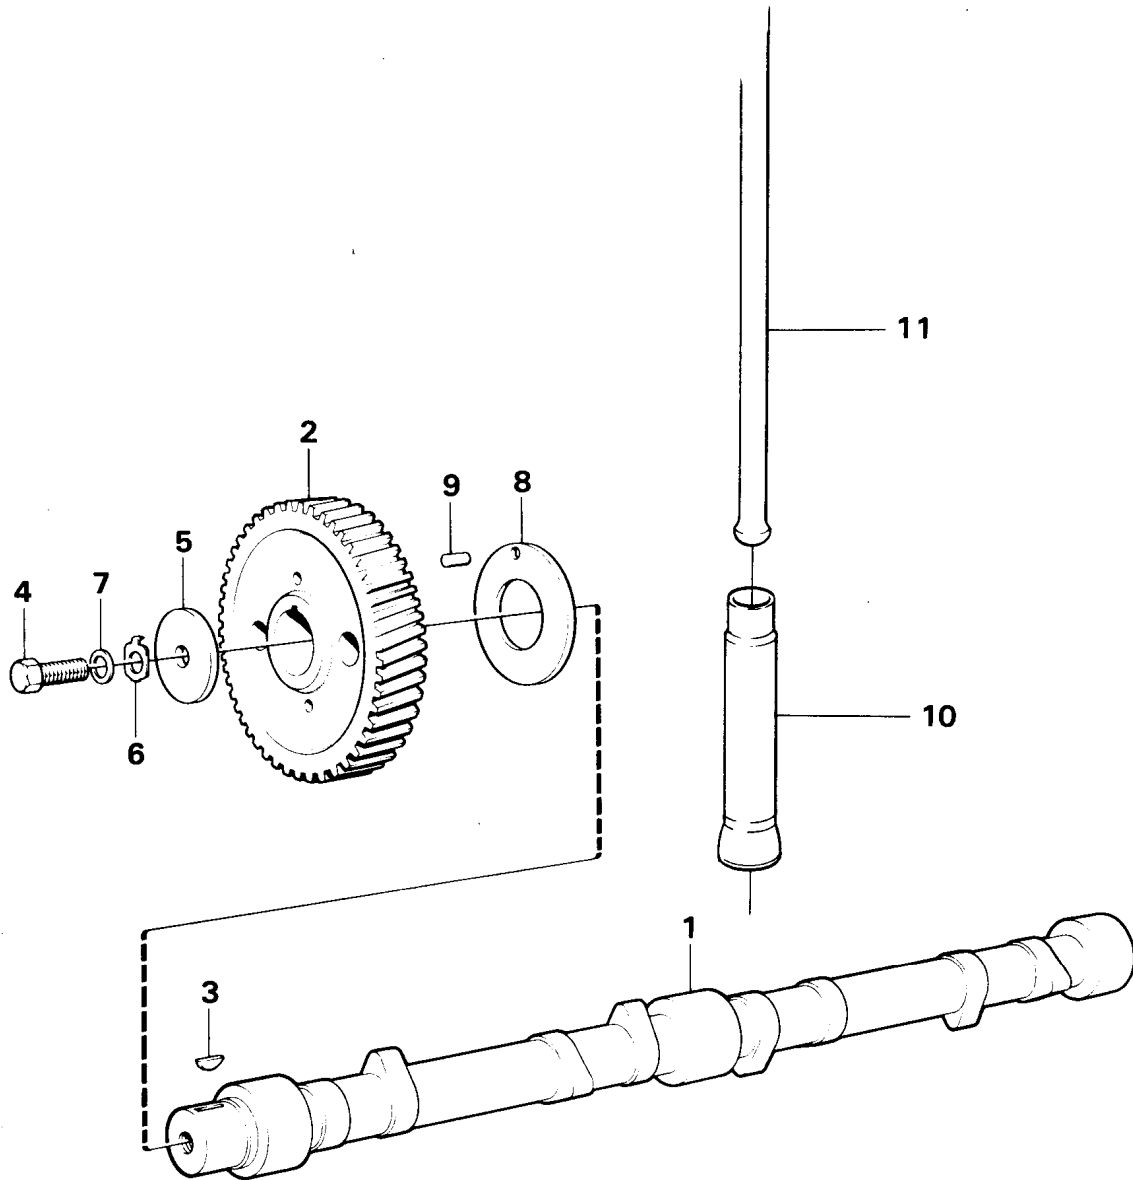

Date: 2013/11/16	Image id: 14290	Catalogue: 97671	Model: L30
Brand: Volvo BM	Serial: 1-10000	Group/Section: 21/200	Title: Camshaft

VOLVO BM
Parts Division
14290

Pos	Part	Q1	Q2	Q3	Q4	Q5	PS	Kit	Description	Option(s)	Remark
1	VOE7483704	1					OP		Camshaft