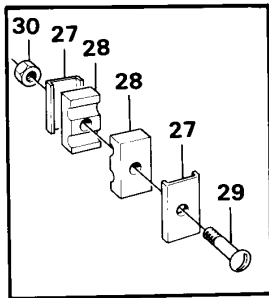

Date: 2013/11/16	Image id: 19257B	Catalogue: 97671	Model: L30
Brand: Volvo BM	Serial: 1-10000	Group/Section: 23/150	Title: Fuel filter with fitting parts

VME Parts Sweden AB
19257 B
PRINTED IN SWEDEN

Pos	Part	Q1	Q2	Q3	Q4	Q5	PS	Kit	Description	Option(s)	Remark
1	VOE11991775	1					SS		Filter		See footnote 608)