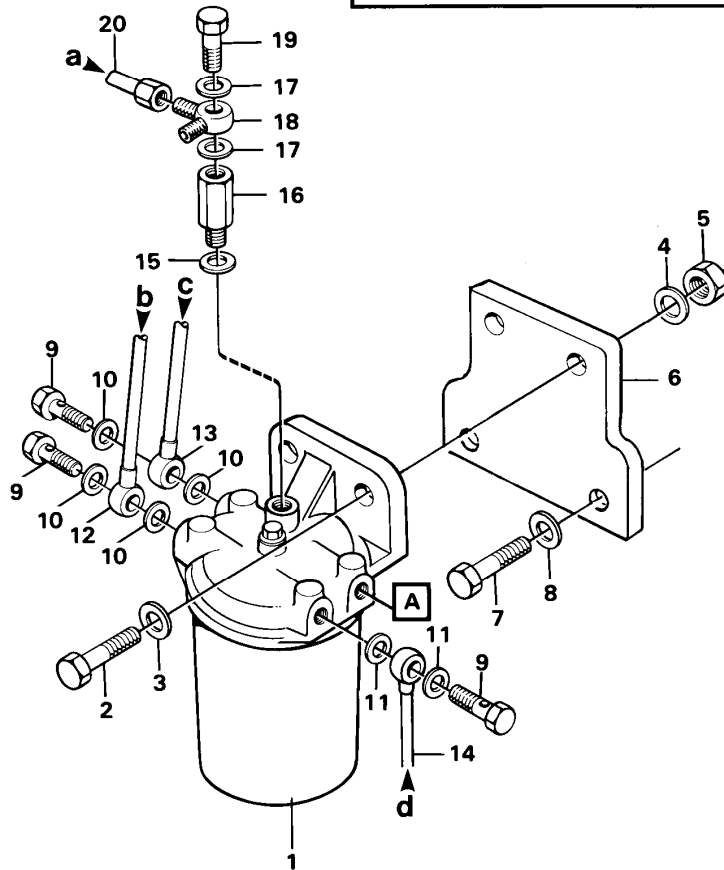

Date: 2013/11/16	Image id: 19257B	Catalogue: 97671	Model: L30
Brand: Volvo BM	Serial: 1-10000	Group/Section: 23/150	Title: Fuel filter with fitting parts

VME Parts Sweden AB
19257 B
PRINTED IN SWEDEN

Pos	Part	Q1	Q2	Q3	Q4	Q5	PS	Kit	Description	Option(s)	Remark
1	VOE11991775	1					SS		Filter		See footnote 608)