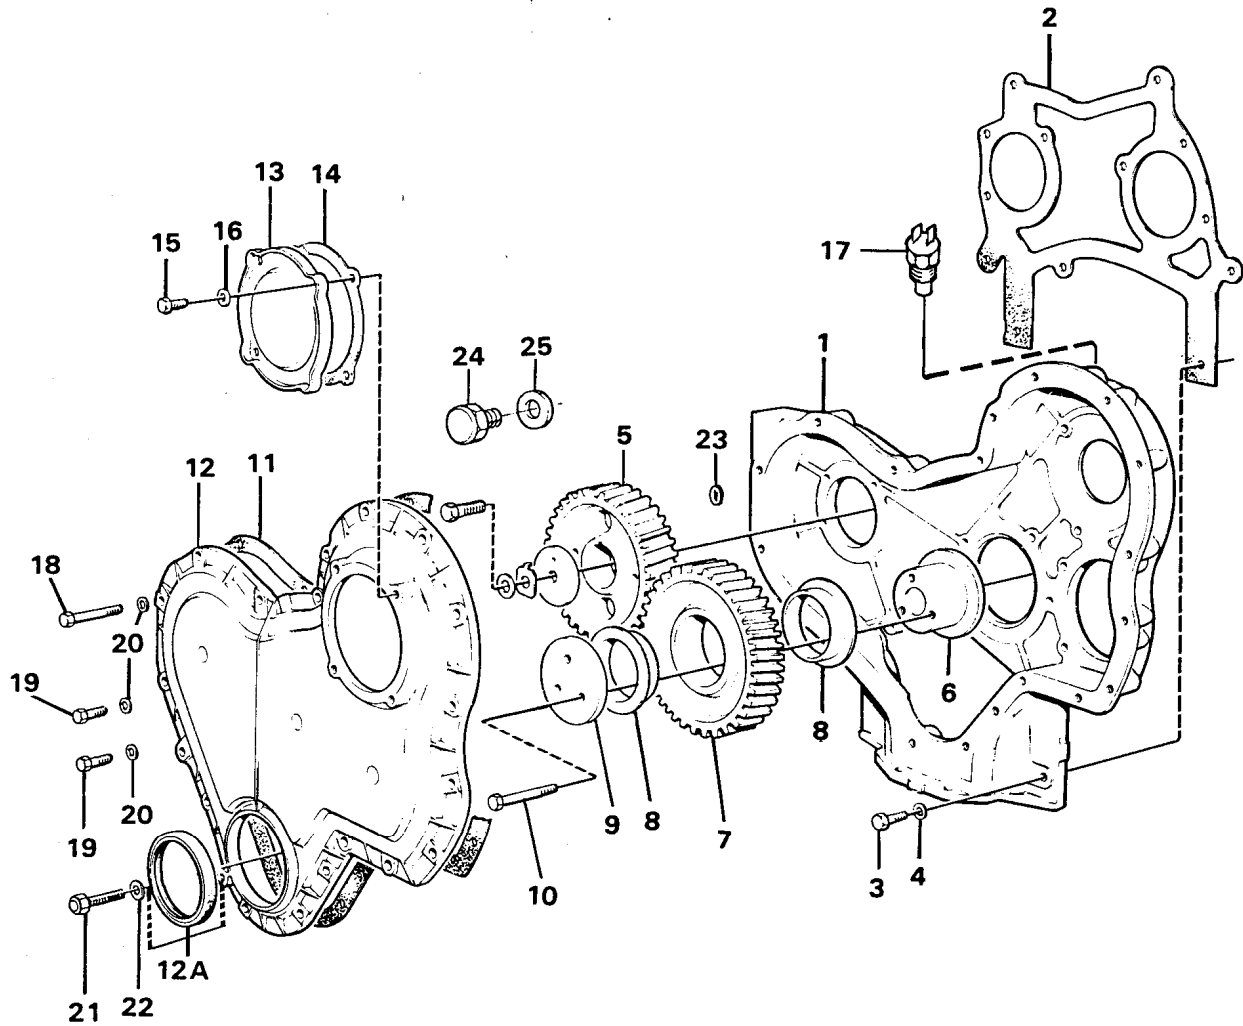

Date: 2013/11/16	Image id: 14381C	Catalogue: 97671	Model: L30
Brand: Volvo BM	Serial: 1-10000	Group/Section: 21/250	Title: Timing gears and timing gear casing

VME Parts Sweden AB
14381 C
PRINTED IN SWEDEN

Pos	Part	Q1	Q2	Q3	Q4	Q5	PS	Kit	Description	Option(s)	Remark
1	VOE11993542	1					OP		Cap		
2	VOE11993147	1							Gasket		
3	VOE955657	9							Screw		
4	VOE13941907	8							Spring Washer		(VOE941907)
	VOE6613235	1					NS		Washer		
5		1							Camshaft gear		See ref 21/200