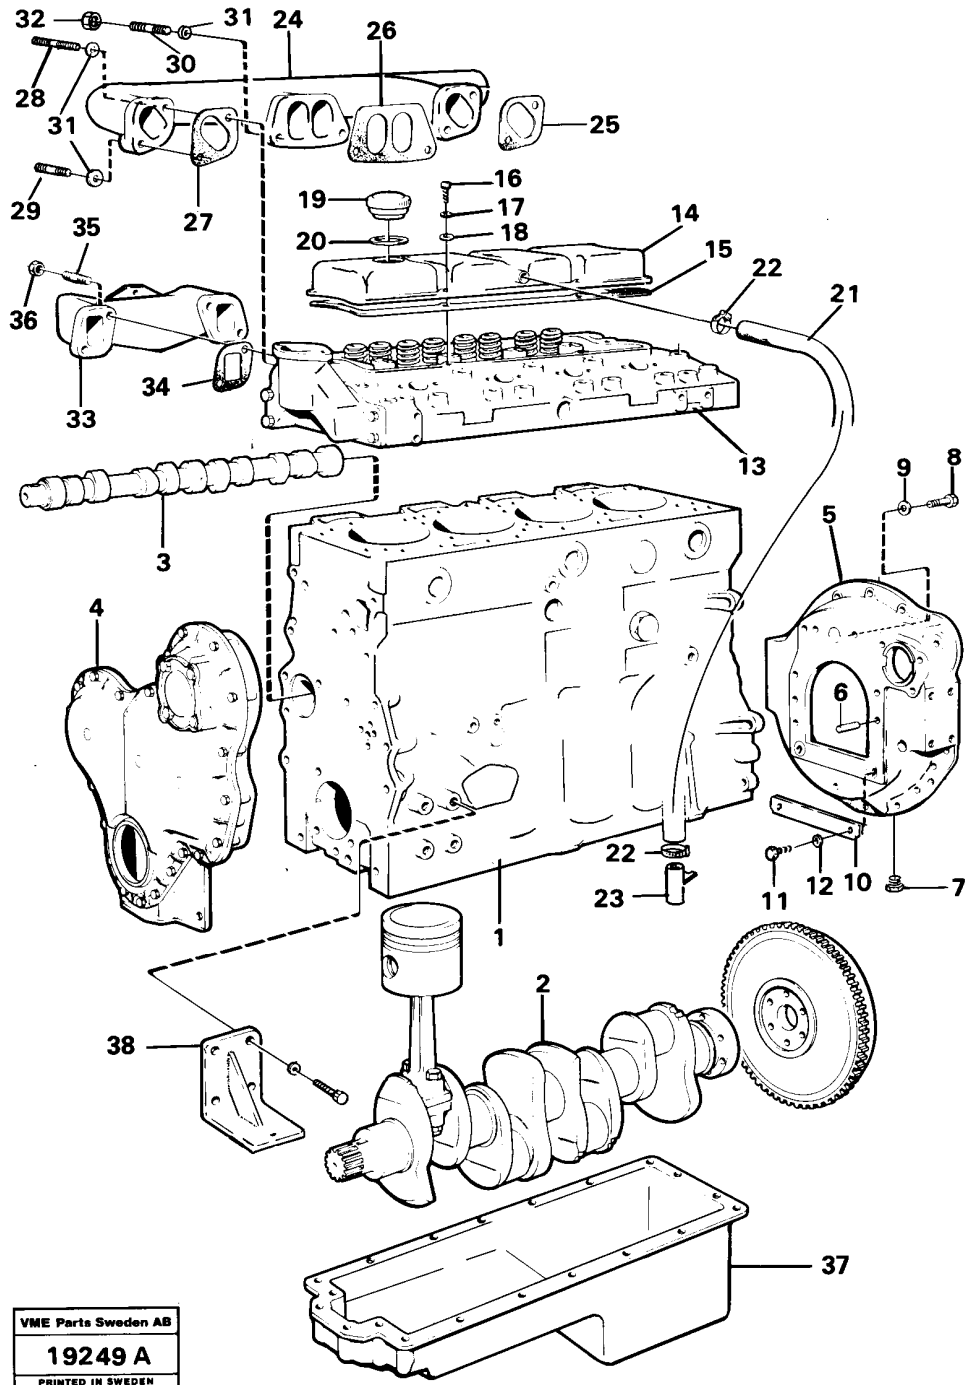

Date: 2013/11/16	Image id: 19249A	Catalogue: 97671	Model: L30
Brand: Volvo BM	Serial: 1-10000	Group/Section: 21/50	Title: Engine with fitting parts

Section option	Kit	Option description
VOE11001232		

VOE11086018		Engine D39c, Perkins 4.236 L30, SER NO 71115 -
-------------	--	--