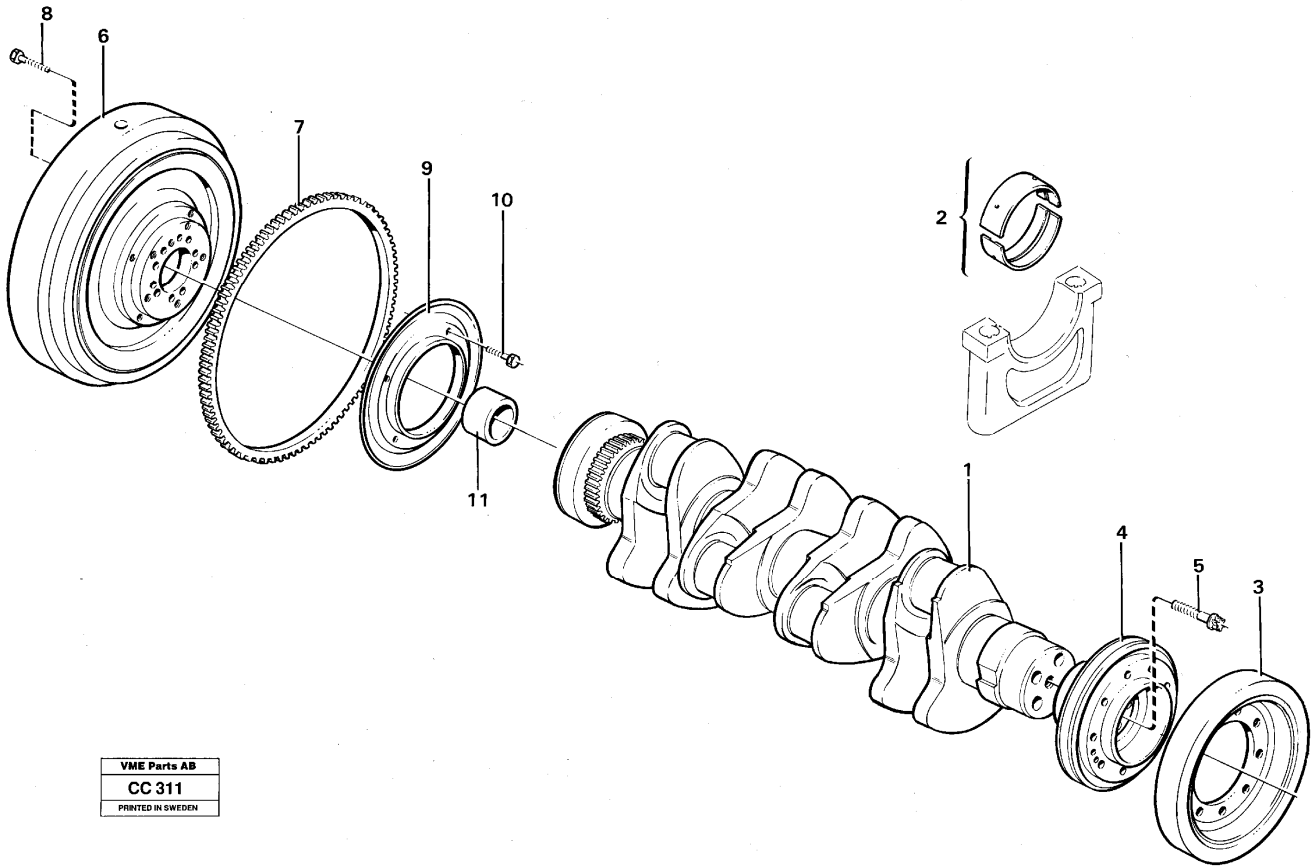

Date: 2014/1/23	Image id: CC311	Catalogue: 97768	Model: EL70C
Brand: Volvo BM	Serial: 4001-5000	Group/Section: 216/100	Title: Crankshaft - balancing

Pos	Part	Q1	Q2	Q3	Q4	Q5	PS	Kit	Description	Option(s)	Remark
1	VOE11700310	1					OP		Crankshaft		
2	VOE21141948	5							•Main bearing		(VOE11700311)STD
	VOE21234191	REQ							•Main bearing		(VOE11700312)84,75 mm U SZ
	VOE20405541	REQ							•Main bearing		(VOE11700313)84,50 mm U SZ
3	VOE20459925	1							Vibration absorber		(VOE11700306)
4	VOE11700308	1					OP		Pulley		
5	VOE20405724	6							Screw		(VOE11700309)
6	VOE11700319	1					OP		Flywheel		
		1							•Gear ring		
7	VOE20450830	1							•Gear		(VOE11700320)
8	VOE20450835	10							Screw		(VOE11700307)
9	VOE20450832	1							Labyrinth ring		(VOE11700321)
10	VOE20450834	4							Screw		(VOE11700322)
11	VOE11700323	1							Bearing bushing