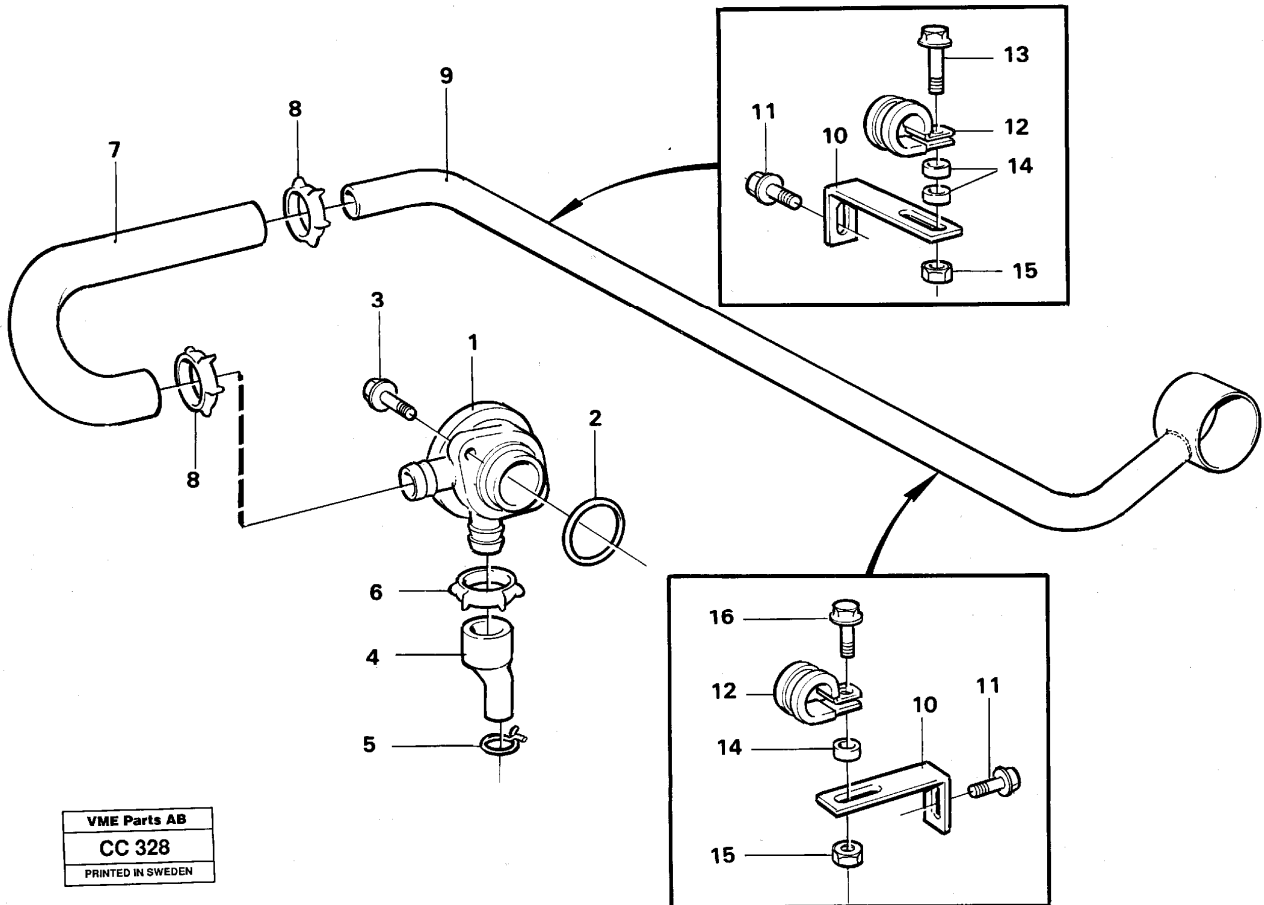

Date: 2014/1/23	Image id: CC328	Catalogue: 97768	Model: EL70C
Brand: Volvo BM	Serial: 4001-5000	Group/Section: 212/200	Title: Crankcase ventilation

VME Parts AB
CC 328
PRINTED IN SWEDEN

Section option	Kit	Option description
VOE11033865		Low emission engine TD48GAE

Q1-Q5	Option	Option description	
Q1 11033865	VOE11033865	Low emission engine TD48GAE	

Pos	Part	Q1	Q2	Q3	Q4	Q5	PS	Kit	Description	Option(s)	Remark
1	VOE11700259	1					OP		Pressure regulator		
2	VOE11700260	1						K	O-ring		
3	VOE20451011	2					SS		Bolt		(VOE11700261)
4	VOE11700262	1					SS		Rubber hose		
5	VOE11700263	1					OP		Hose clamp		
6	VOE13943472	1							Hose clamp		(VOE11700264)
7	VOE20405629	1							Hose		(VOE11700297)
8	VOE13943472	3							Hose clamp		(VOE11700264)
9	VOE11700296	1					OP		Pipe