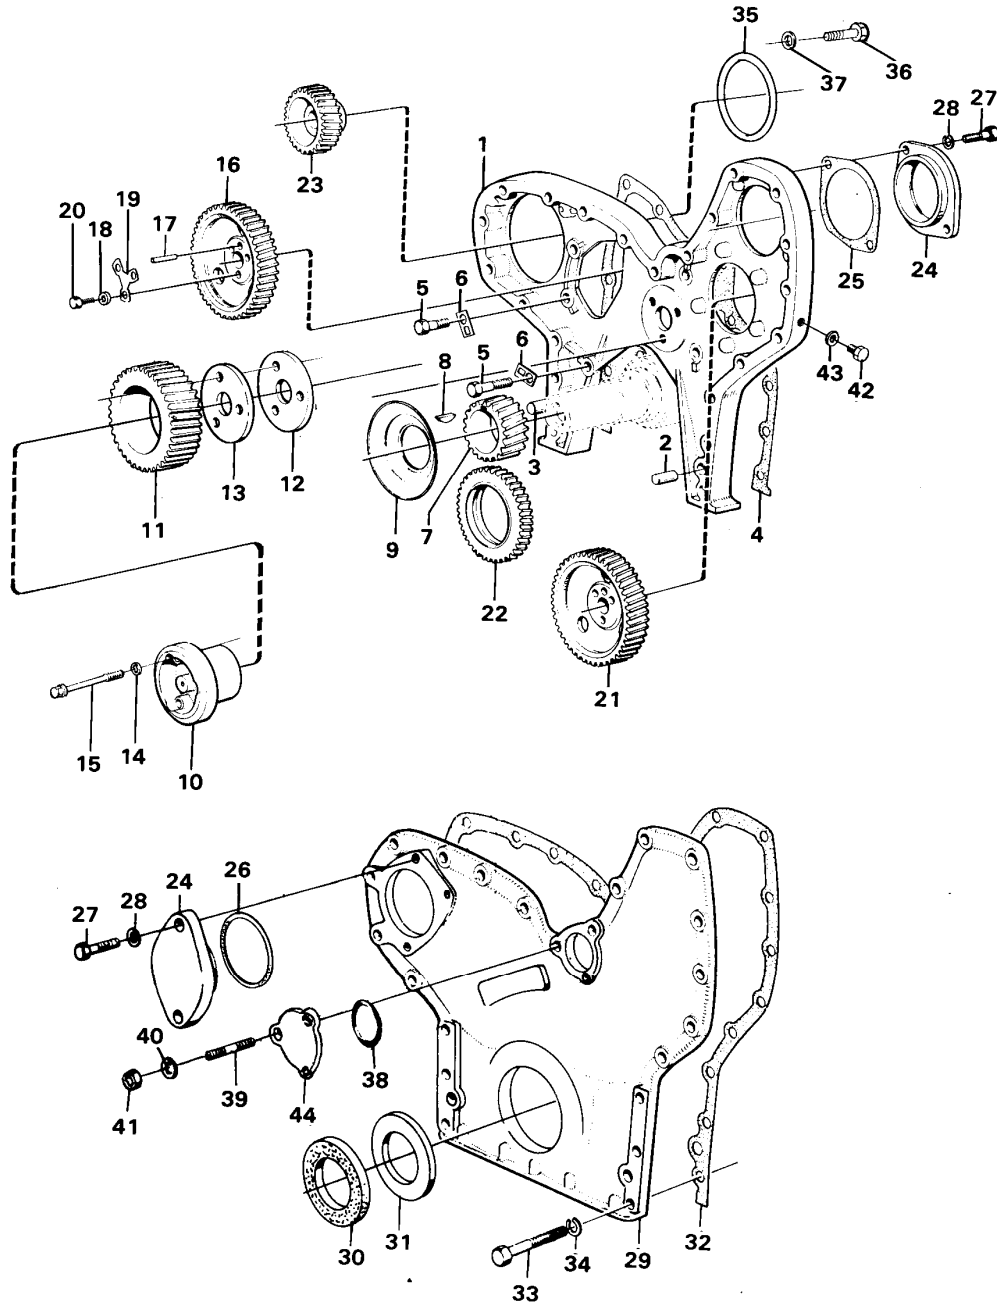

Date: 2014/1/22	Image id: 12758A	Catalogue: 97241	Model: 4600
Brand: Volvo BM	Serial: 2001-2549	Group/Section: 21/250	Title: Timing gears and timing gear case

VOLVO BM
PARTS DIVISION
12758A
PRINTED IN SWEDEN

Pos	Part	Q1	Q2	Q3	Q4	Q5	PS	Kit	Description	Option(s)	Remark
1	VOE422622	1						OP	Timing gear cover		(VOE7422622)