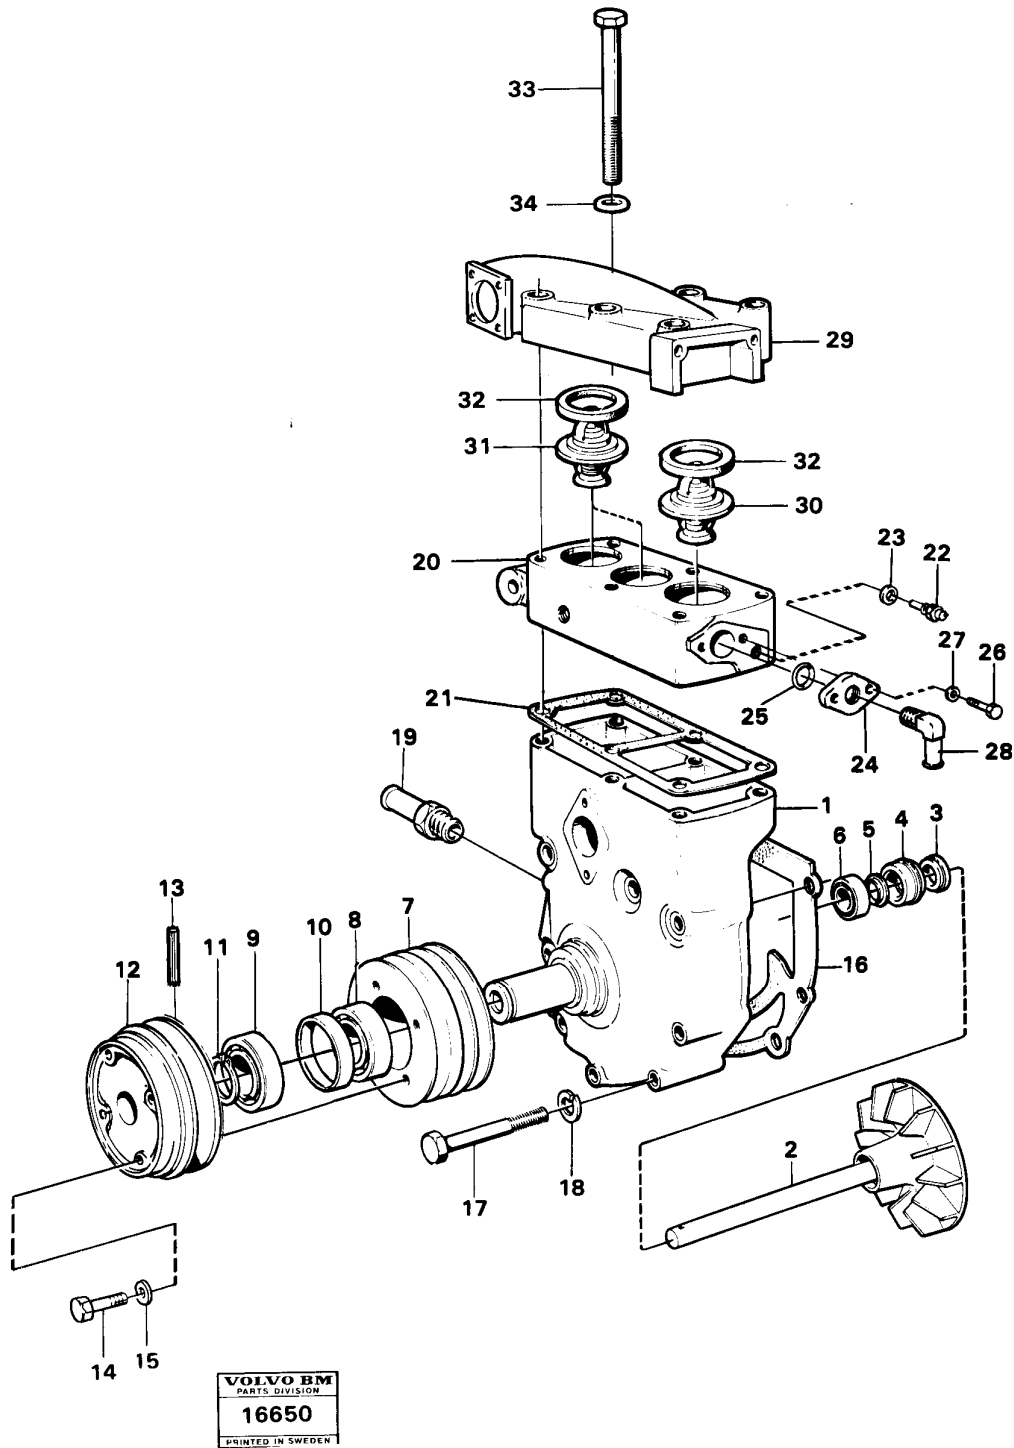

Date: 2014/1/22	Image id: 16650	Catalogue: 97241	Model: 4600
Brand: Volvo BM	Serial: 2001-2549	Group/Section: 22/150	Title: Water pump with fitting parts

Pos	Part	Q1	Q2	Q3	Q4	Q5	PS	Kit	Description	Option(s)	Remark
	VOE422312	1						OP	Water pump