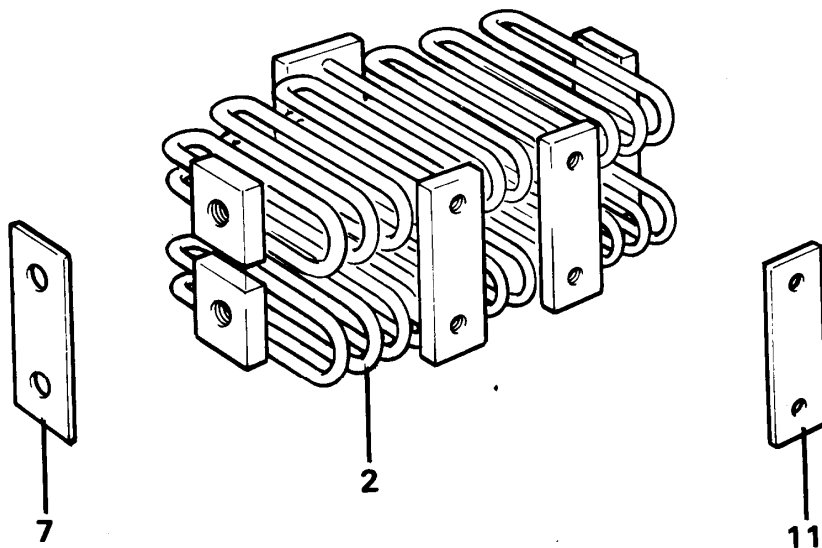

Date: 2014/1/22	Image id: 17406	Catalogue: 97241	Model: 4600
Brand: Volvo BM	Serial: 2001-2549	Group/Section: 21/330	Title: Starter heater 99627

Section option	Kit	Option description
VOE99627		Pre-heating coil