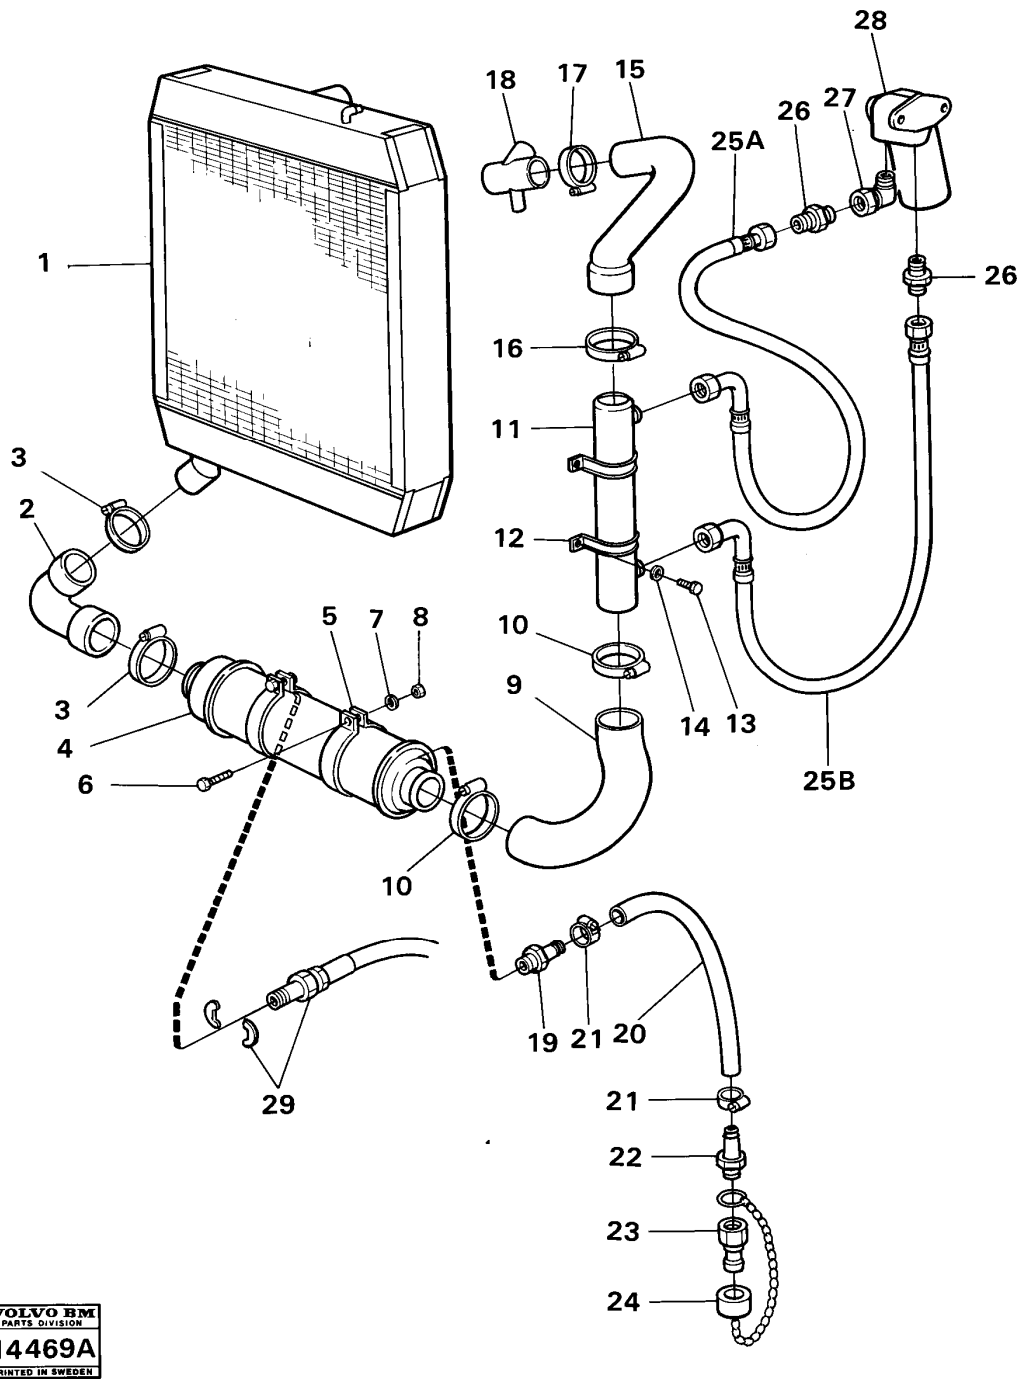

Date: 2014/1/21	Image id: 14469A	Catalogue: 97214	Model: 4200
Brand: Volvo BM	Serial: 1-10000	Group/Section: 22/70	Title: Cooling system, oil cooler

Pos	Part	Q1	Q2	Q3	Q4	Q5	PS	Kit	Description	Option(s)	Remark
1		1							Radiator		See ref 22/80