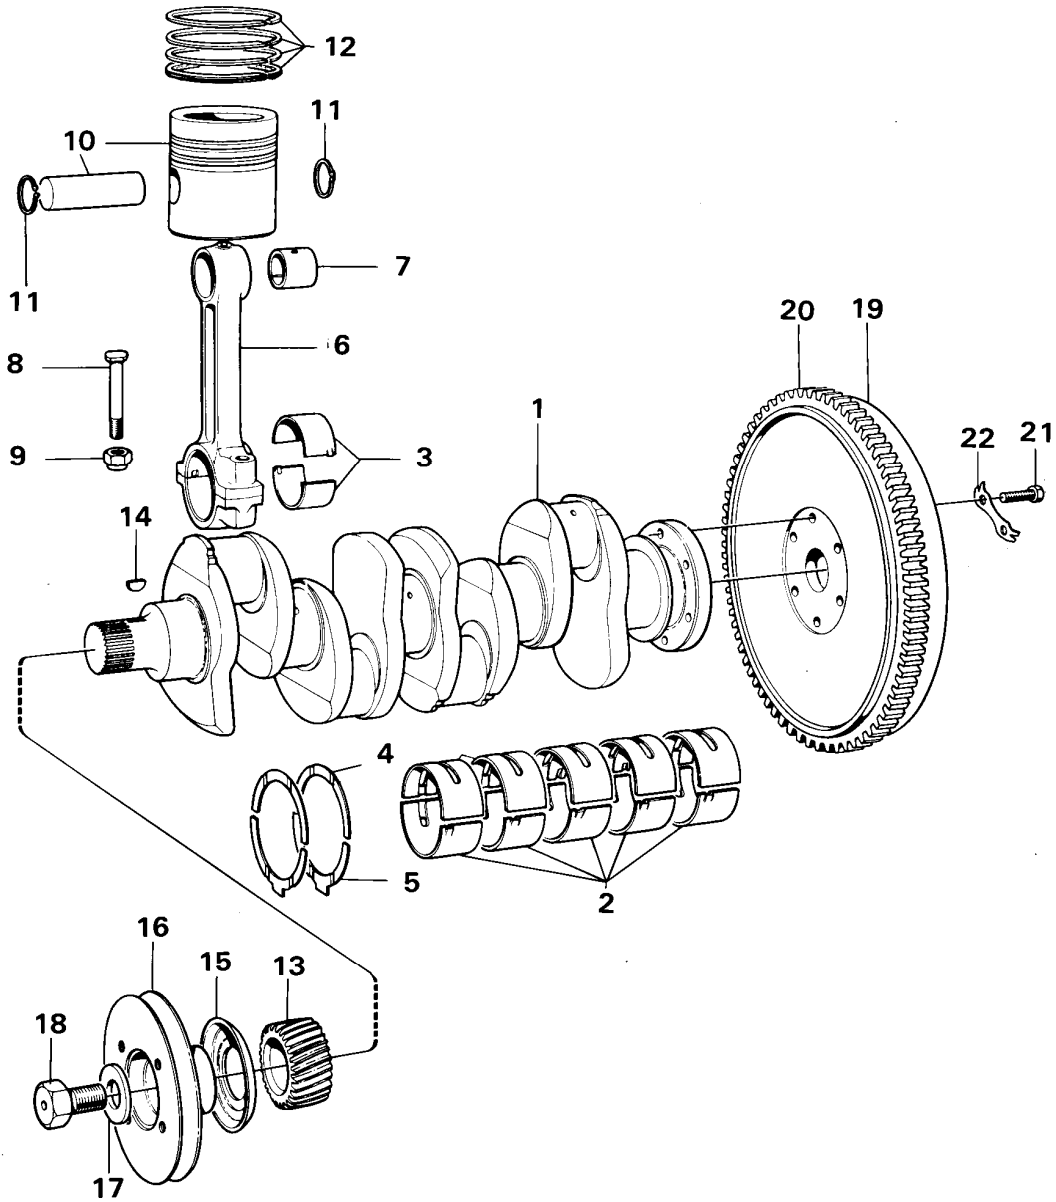

Date: 2014/1/21	Image id: 14386A	Catalogue: 97214	Model: 4200
Brand: Volvo BM	Serial: 1-10000	Group/Section: 21/50	Title: Engine with fitting parts

Pos	Part	Q1	Q2	Q3	Q4	Q5	PS	Kit	Description	Option(s)	Remark
1									Cylinder block		See ref 21/100

The full manual is available for immediate download.

<https://www.ebooklibonline.com>

Date: 2014/1/21	Image id: 14387	Catalogue: 97214	Model: 4200
Brand: Volvo BM	Serial: 1-10000	Group/Section: 21/100	Title: Cylinder block

VOLVO BM
PARTS DIVISION
14387
PRINTED IN SWEDEN

Pos	Part	Q1	Q2	Q3	Q4	Q5	PS	Kit	Description	Option(s)	Remark
1	VOE484114	1					OP		Cylinder block		

Date: 2014/1/21	Image id: 14378	Catalogue: 97214	Model: 4200
Brand: Volvo BM	Serial: 1-10000	Group/Section: 21/150	Title: Crankshaft and related parts

VOLVO BM
Parts Division
14378

Pos	Part	Q1	Q2	Q3	Q4	Q5	PS	Kit	Description	Option(s)	Remark
1	VOE484115	1					SS		Crankshaft		

Date: 2014/1/21	Image id: 14290	Catalogue: 97214	Model: 4200
Brand: Volvo BM	Serial: 1-10000	Group/Section: 21/200	Title: Camshaft