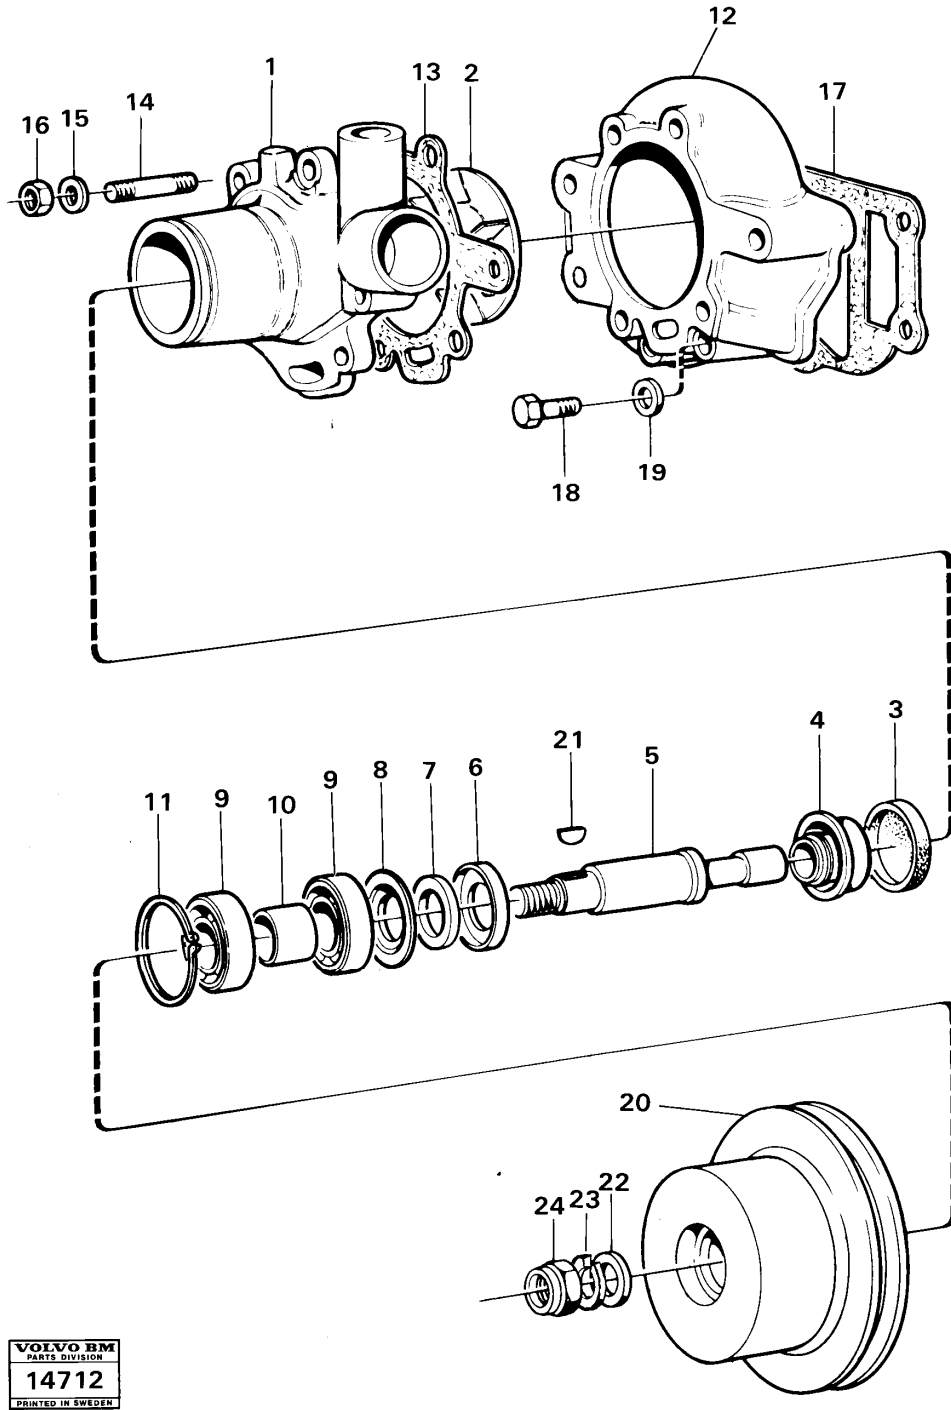

Date: 2014/1/21	Image id: 14712	Catalogue: 97214	Model: 4200
Brand: Volvo BM	Serial: 1-10000	Group/Section: 22/150	Title: Water pump

VOLVO BM
PARTS DIVISION
14712
PRINTED IN SWEDEN

Pos	Part	Q1	Q2	Q3	Q4	Q5	PS	Kit	Description	Option(s)	Remark
	VOE6210418	1					SS		Water pump