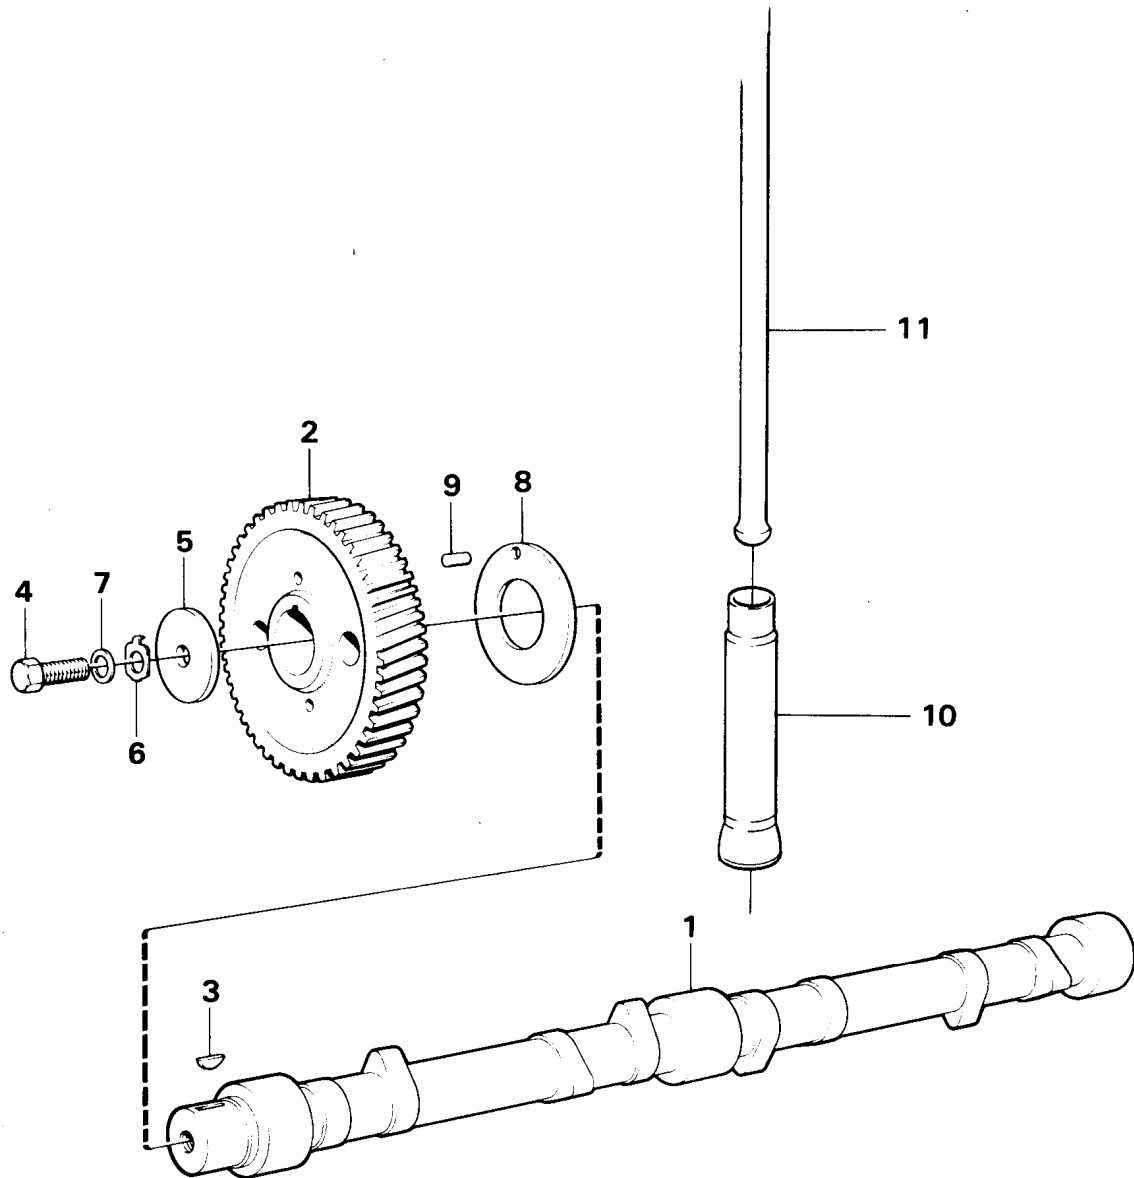

VOLVO BM
PARTS DIVISION
14387
PRINTED IN SWEDEN

Pos	Part	Q1	Q2	Q3	Q4	Q5	PS	Kit	Description	Option(s)	Remark
1	VOE484114	1					OP		Cylinder block		

Date: 2014/1/21	Image id: 14378	Catalogue: 97214	Model: 4200
Brand: Volvo BM	Serial: 1-10000	Group/Section: 21/150	Title: Crankshaft and related parts

VOLVO BM
Parts Division
14378

Pos	Part	Q1	Q2	Q3	Q4	Q5	PS	Kit	Description	Option(s)	Remark
1	VOE484115	1					SS		Crankshaft		

Date: 2014/1/21	Image id: 14290	Catalogue: 97214	Model: 4200
Brand: Volvo BM	Serial: 1-10000	Group/Section: 21/200	Title: Camshaft