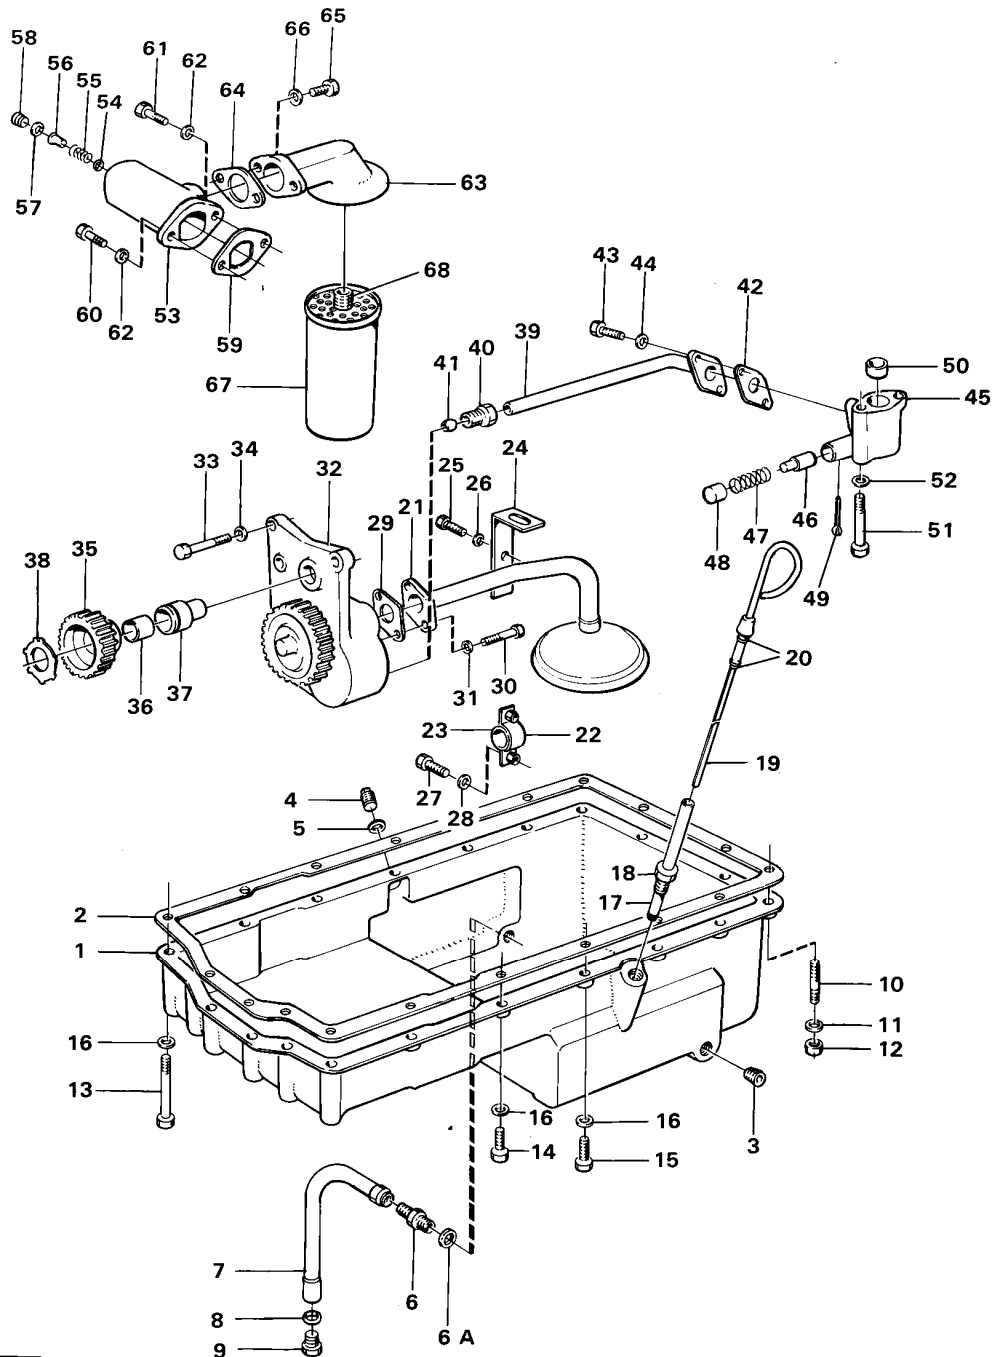

Date: 2014/1/21	Image id: 15702B	Catalogue: 97214	Model: 4200
Brand: Volvo BM	Serial: 1-10000	Group/Section: 21/400	Title: Lubricating oil system

Pos	Part	Q1	Q2	Q3	Q4	Q5	PS	Kit	Description	Option(s)	Remark
1	VOE6211666	1					OP		Oil pan		(VOE6210407)