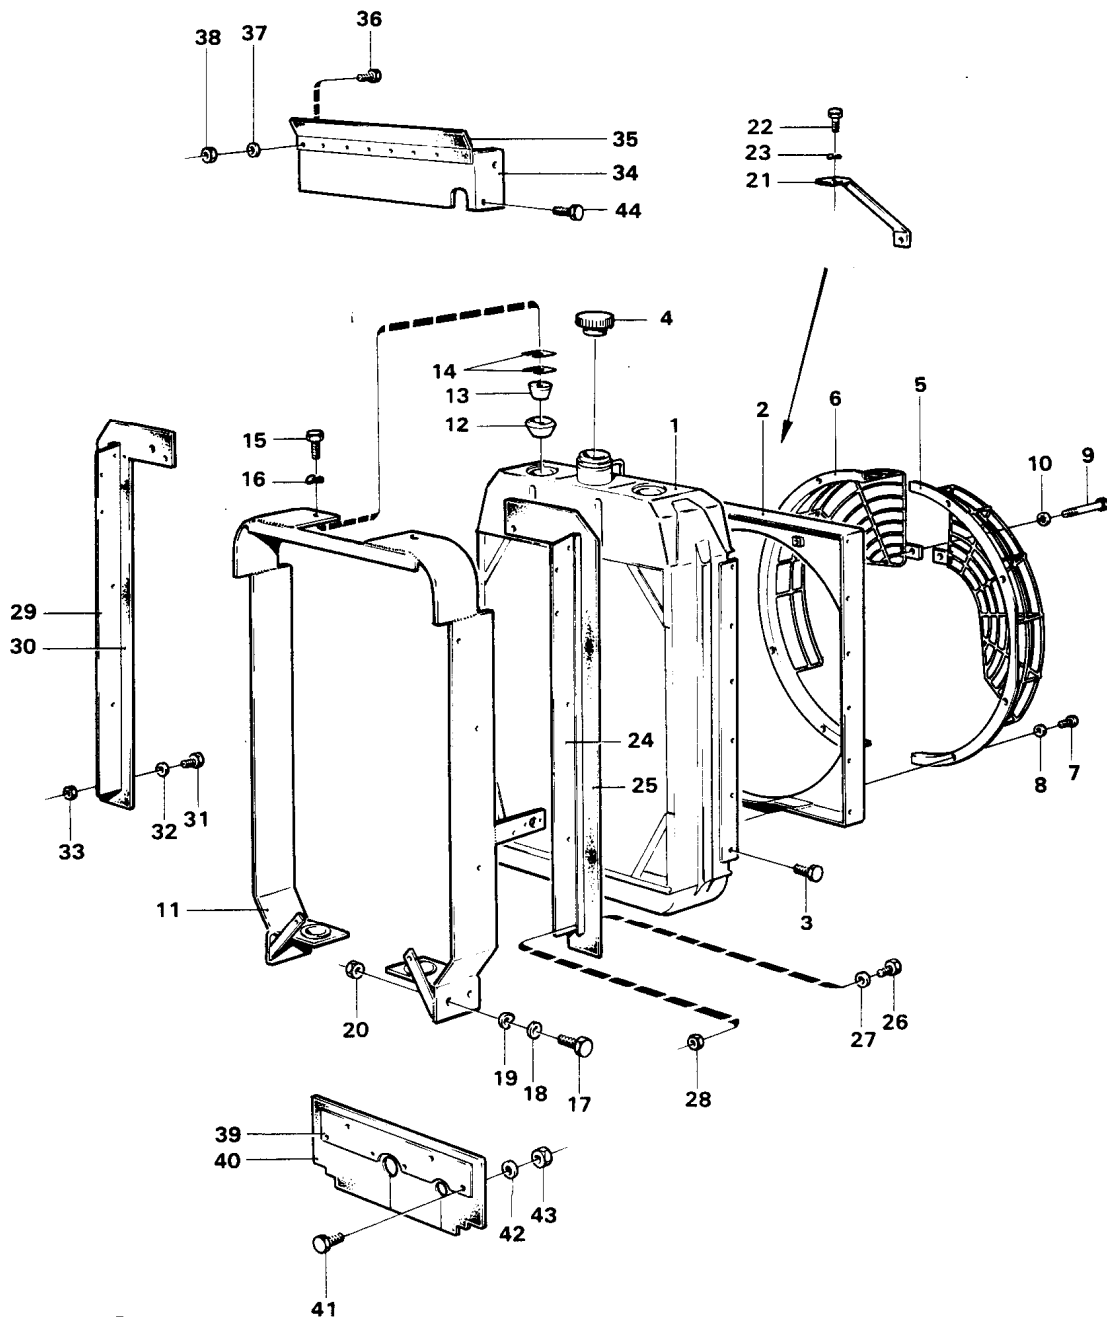

Date: 2014/1/21	Image id: 11762	Catalogue: 97250	Model: 616B
Brand: Volvo BM	Serial: 1-9999	Group/Section: 22/100	Title: Radiator with fitting parts

11762

Pos	Part	Q1	Q2	Q3	Q4	Q5	PS	Kit	Description	Option(s)	Remark
1	VOE4748882	1						OP	Fan shroud