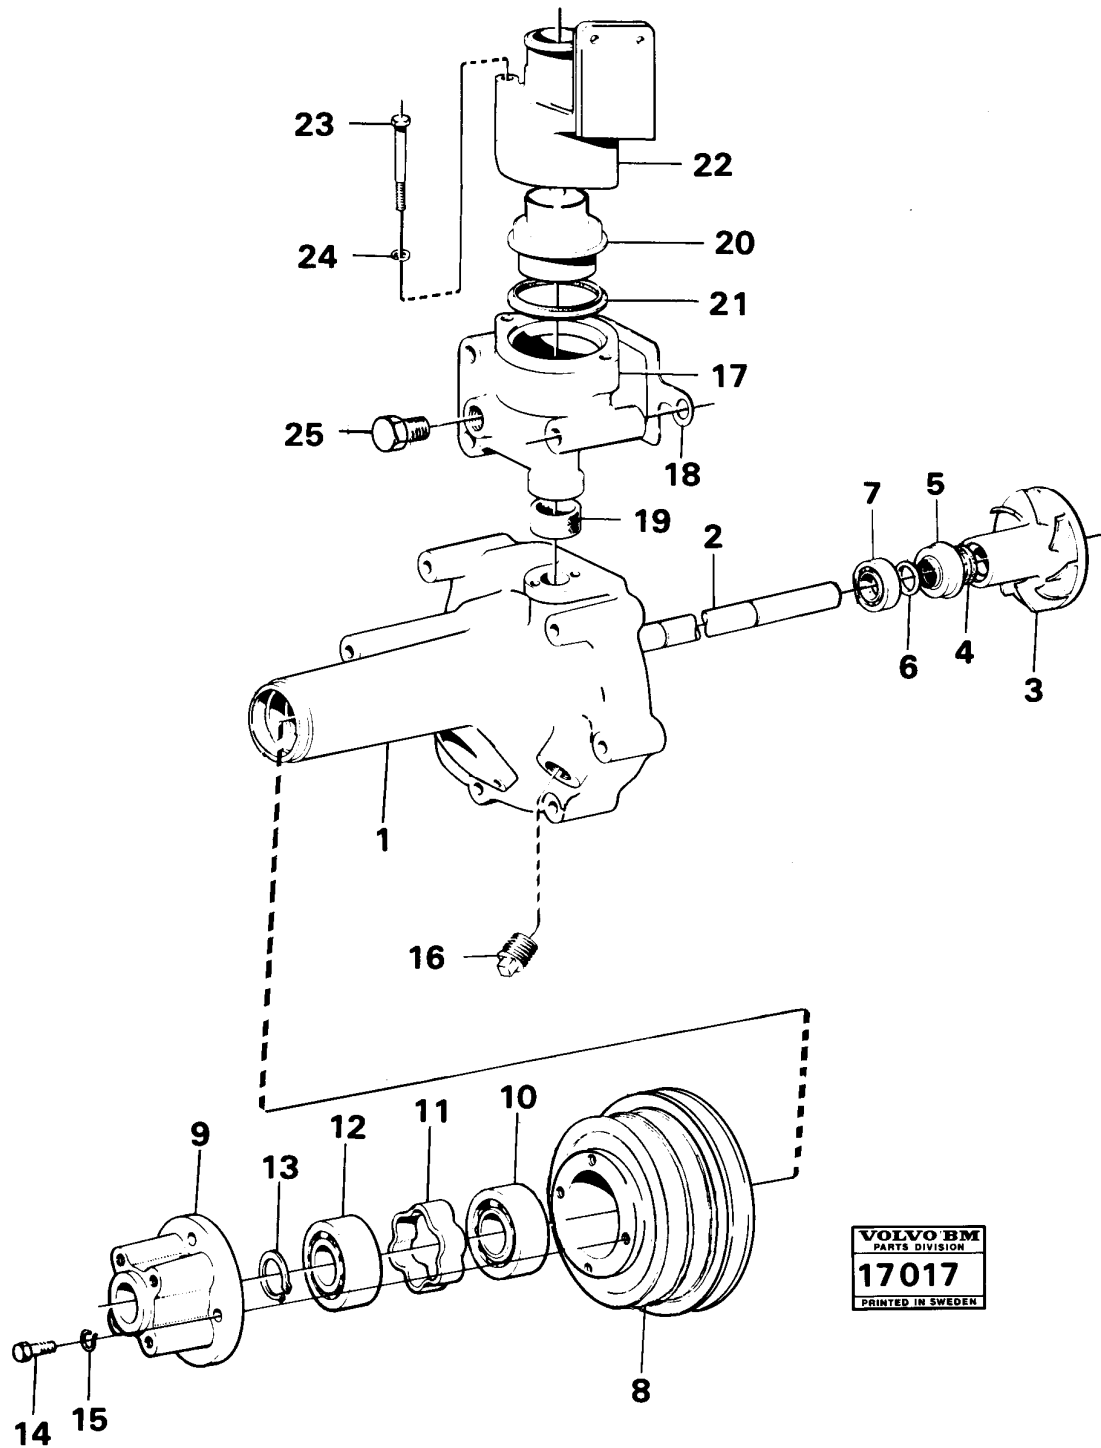

Date: 2014/1/21	Image id: 17017	Catalogue: 97250	Model: 616B
Brand: Volvo BM	Serial: 1-9999	Group/Section: 22/175	Title: Water pump and thermostat housing

Pos	Part	Q1	Q2	Q3	Q4	Q5	PS	Kit	Description	Option(s)	Remark
	VOE4804424	1							Water pump