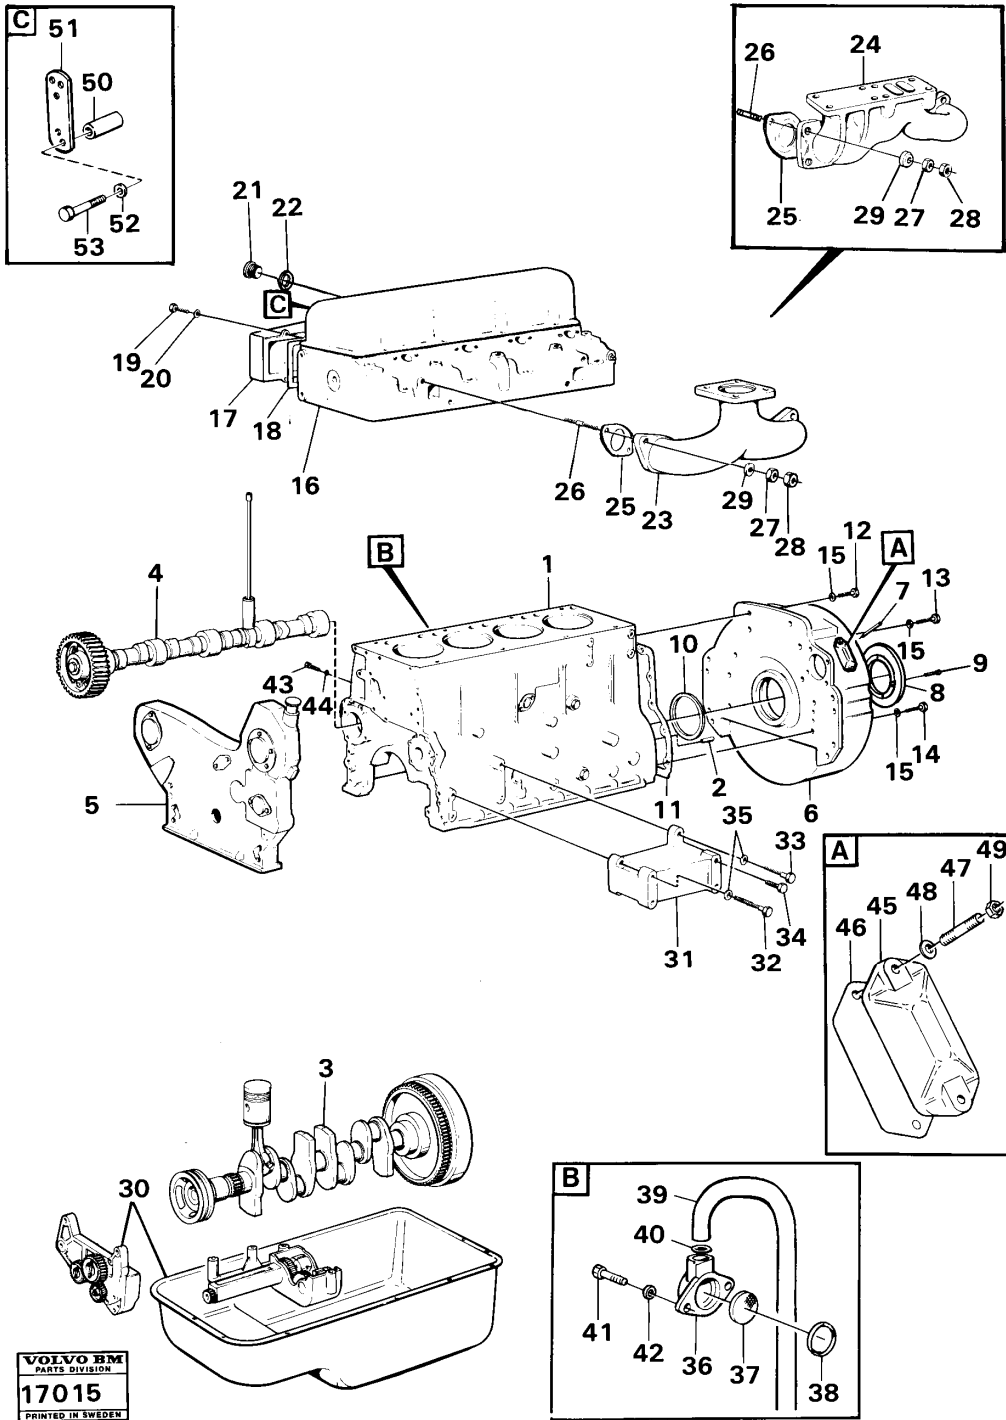

Date: 2014/1/21	Image id: 17015	Catalogue: 97250	Model: 616B
Brand: Volvo BM	Serial: 1-9999	Group/Section: 21/50	Title: Engine with fitting parts

Pos	Part	Q1	Q2	Q3	Q4	Q5	PS	Kit	Description	Option(s)	Remark
1		1							Cylinder block		See ref 21/100

2	VOE191171	2						Pin		(VOE7191171)
3		1						Crankshaft		See ref 21/150
4		1						Camshaft		See ref 21/200
5		1						Timing gear casing		See ref 21/250
6	VOE4804162	1					OP	Flywheel housing		
	VOE739393	1						•Tube		
7	VOE4804159	1					OP	•Setting indicator		
	VOE905654	2						•Drive screw		
8	VOE787326	1						Oil deflector ring		
9	VOE905654	4						Drive screw		
10	VOE477119	1						Crankshaft seal		(VOE821755)
11	VOE1161277	1						Sealant		(VOE787198)
12	VOE955578	2					SS	Hexagon screw		
13	VOE955580	6						Hexagon screw		
14	VOE955583	2						Hexagon screw		
15	VOE941911	10						Spring washer		
16		1						Cylinder head		See ref 21/300
17	VOE787951	1					OP	Inlet manifold		PROD NO 16204
	VOE4804109	1					OP	Inlet manifold		PROD NO 16303,16304
										PROD NO 16308, 16309,
	VOE479979	2						Plug		(VOE191026)
18	VOE11030035	1						Gasket		(VOE785445)
19	VOE940161	8						Hexagon screw		PROD NO 16204,16303
	VOE940161	6						Hexagon screw		PROD NO 16304
20	VOE13941907	8						Washer		(VOE941907)PROD NO 16204,16303
	VOE13941907	6						Washer		(VOE941907)PROD NO 16304
21	VOE7192114	1						Plug		
22	VOE957185	1						Gasket		
23	VOE4804308	1						Exhaust pipe		PROD NO 16204
24	VOE4804240	1					OP	Exhaust pipe		PROD NO 16303,16304
										PROD NO 16308, 16309
25	VOE4804249	4						Gasket		
26	VOE953492	8						Stud		
27	VOE942299	8						Flange nut		
28	VOE955835	8						Hexagon nut		
29	VOE422217	8						Spacer sleeve		
30								Lubricating system		See ref 21/350
31	VOE751991	1					OP	Engine anchorage		V
	VOE751992	1					OP	Engine anchorage		H
32	VOE926004	2					OP	Screw		
33	VOE955563	2						Hexagon screw		
34	VOE955561	4						Hexagon screw		
35	VOE940280	10						Spring washer		
36	VOE787013	1					OP	Anchorage		