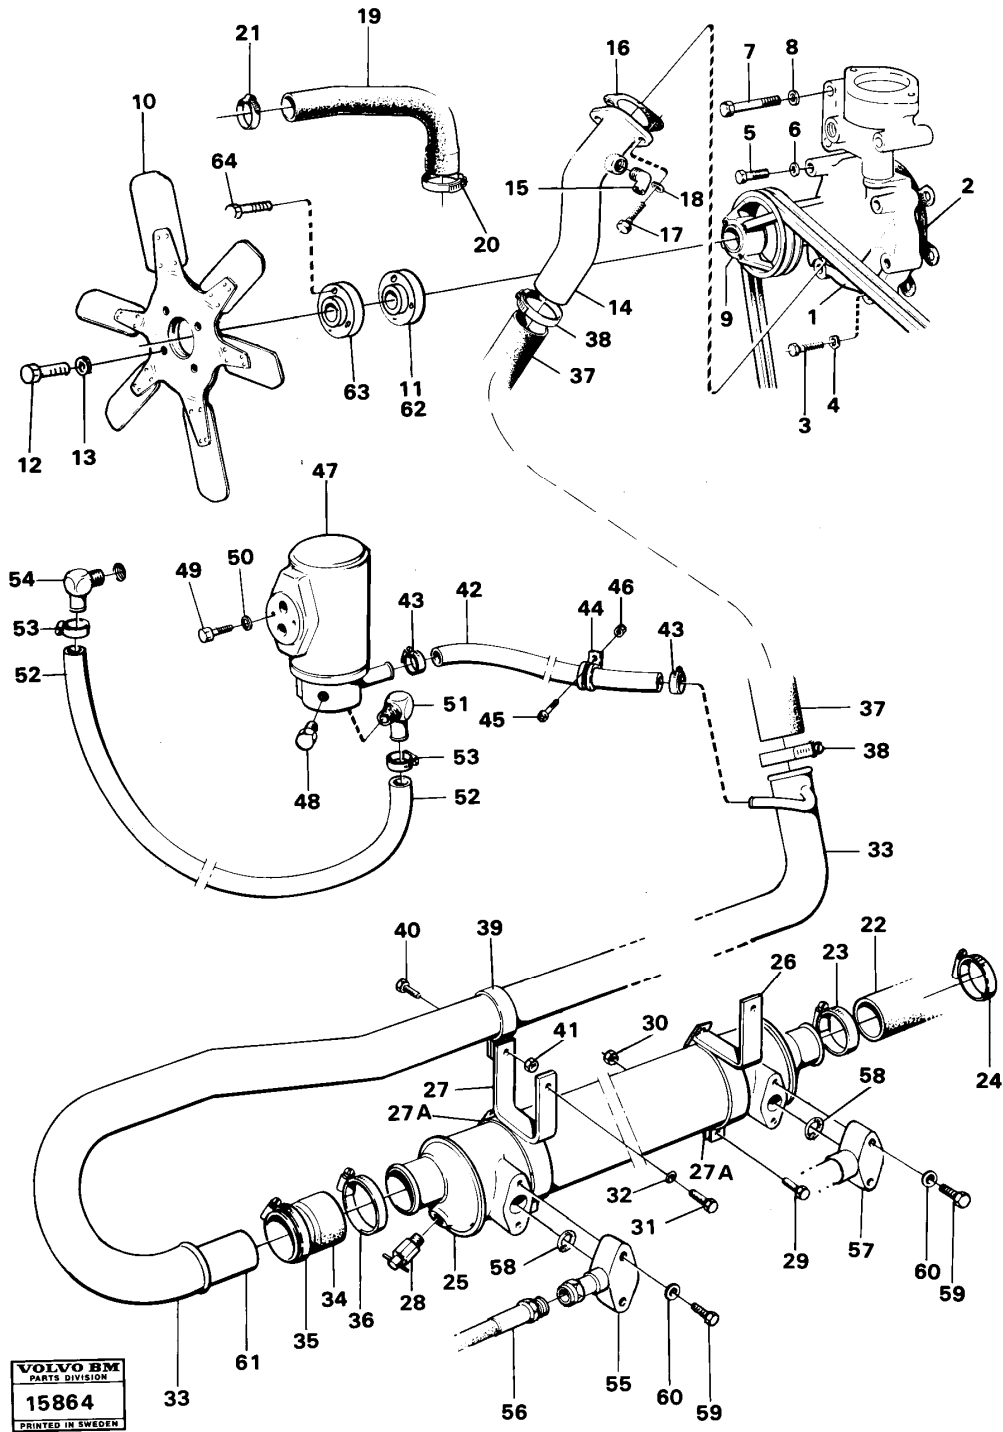

Date: 2014/1/21	Image id: 15864	Catalogue: 97250	Model: 616B
Brand: Volvo BM	Serial: 1-9999	Group/Section: 22/50	Title: Cooling system

Pos	Part	Q1	Q2	Q3	Q4	Q5	PS	Kit	Description	Option(s)	Remark
1		1							Water pump		See ref 22/175