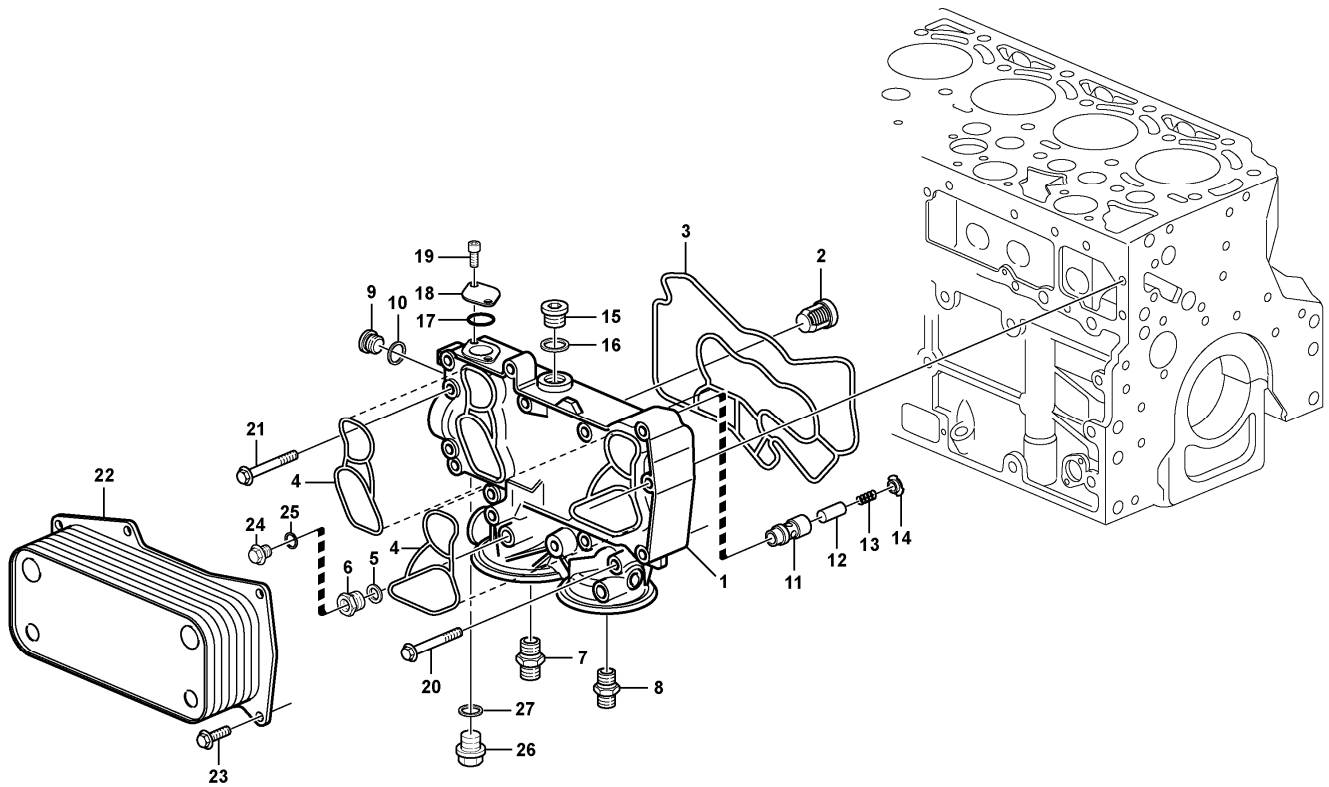

Date: 2013/12/29	Image id: 1054250	Catalogue: 20002	Model: BL71
Brand: Volvo	Serial: 10021-16826	Group/Section: 223/100	Title: Oil cooler 11883246, 11885148, 11887322

Volvo Construction
Equipment
1054250

Section option	Kit	Option description
VOE11883246		Engine 70 KW
VOE11885148		Engine
VOE11887322		Engine

Pos	Part	Q1	Q2	Q3	Q4	Q5	PS	Kit	Description	Option(s)	Remark
1	VOE21240959	1							Oil cooler		
2	VOE20459204	1							•Valve		
3	VOE20459203	1							•Gasket		
4	VOE20459202	2							•Gasket		
5	VOE13969011	1							•Gasket		
6	VOE21100412	1							•Screw		
7	VOE20459201	1							•Nipple		
8	VOE20459200	1							•Nipple		(VOE20549894)
9	VOE20502245	1							•Screw plug		
10	VOE13947622	1							•Plane gasket