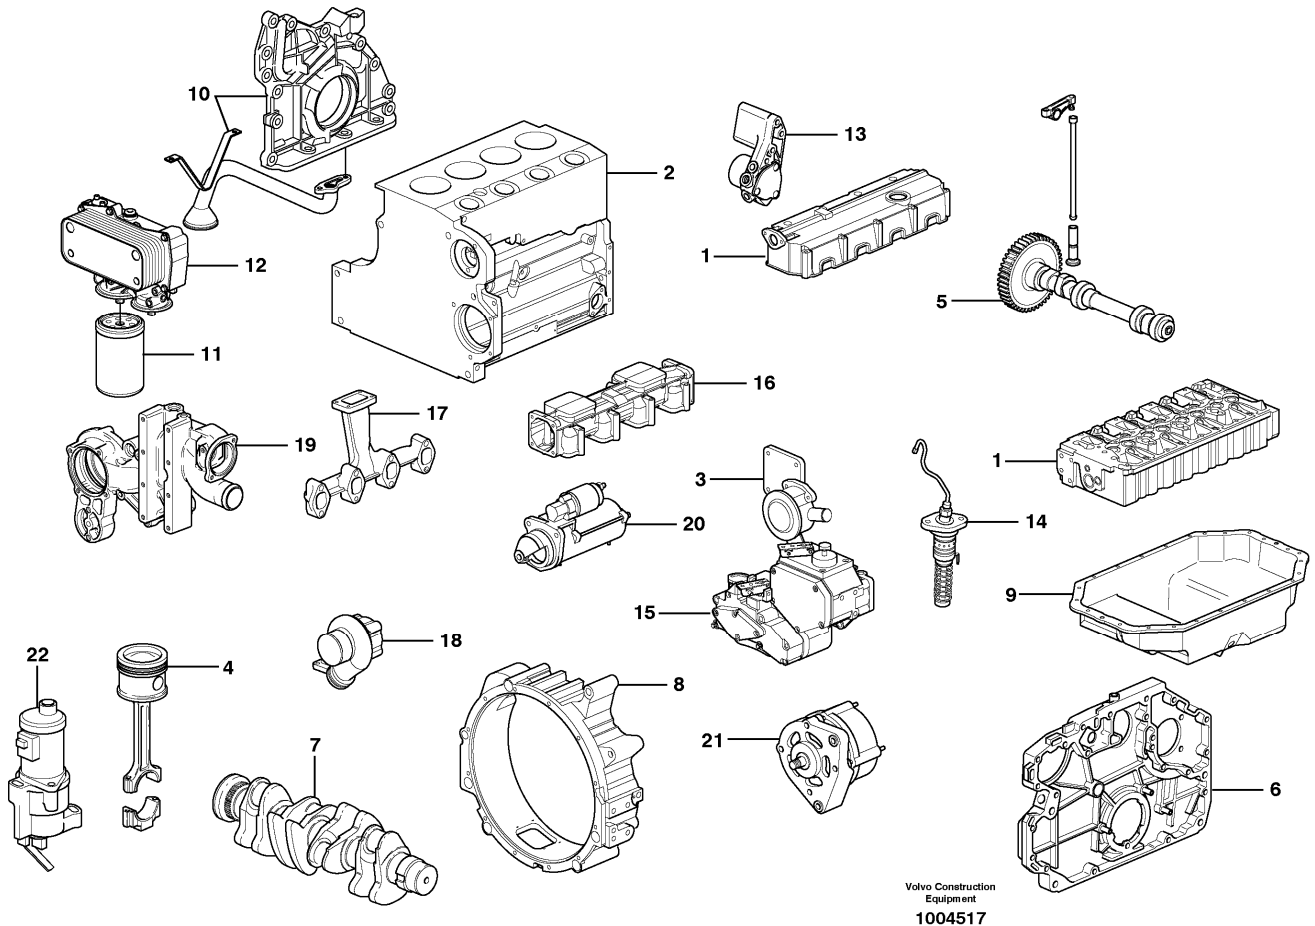

Date: 2013/12/29	Image id: 1004517	Catalogue: 20002	Model: BL71
Brand: Volvo	Serial: 10021-16826	Group/Section: 210/100	Title: Engine

Section option	Kit	Option description
VOE11883246		Engine 70 KW
VOE11885148		Engine
VOE11887322		Engine