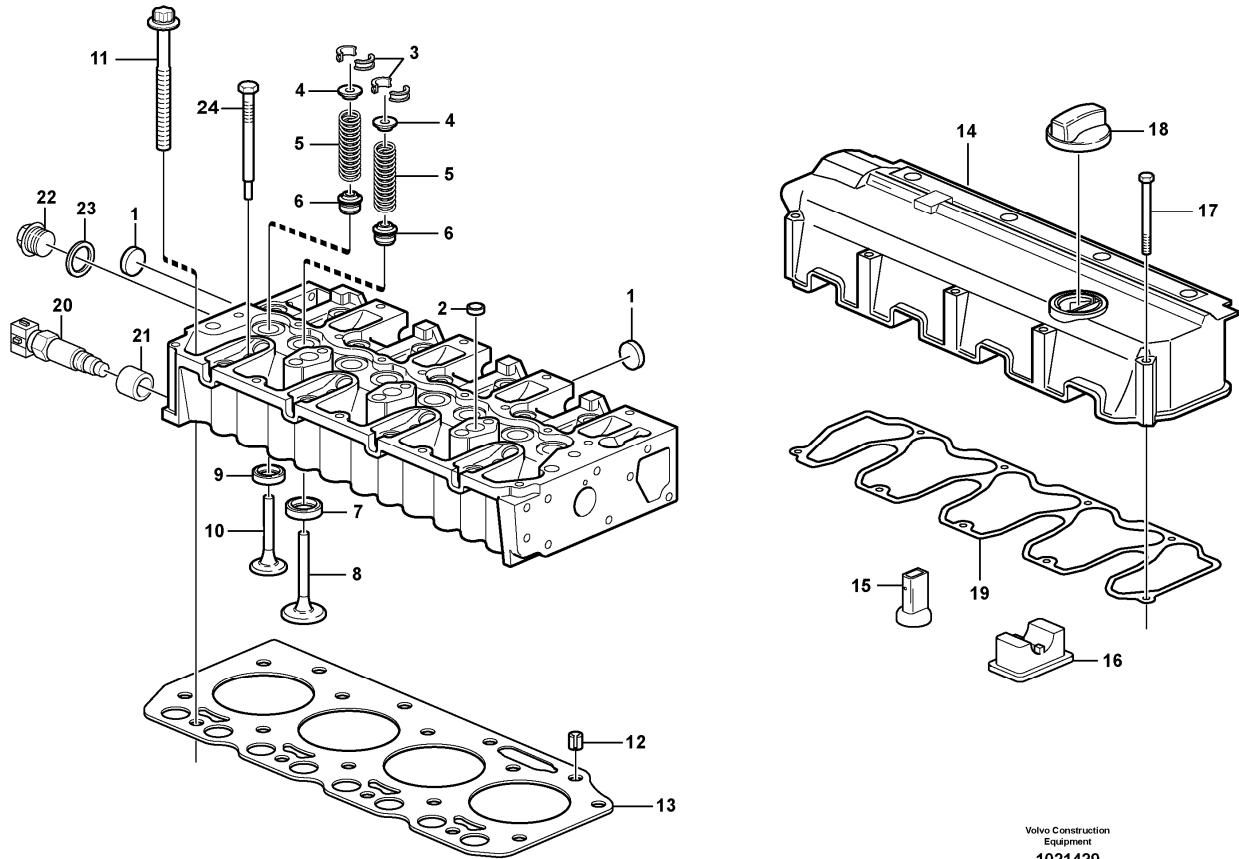

Date: 2013/12/29	Image id: 1021429	Catalogue: 20002	Model: BL71
Brand: Volvo	Serial: 10021-16826	Group/Section: 211/100	Title: Cylinder head E PROD - 01/2006

Volvo Construction
Equipment
1021429

Section option	Kit	Option description
VOE11883246		Engine 70 KW
VOE11885148		Engine
VOE11887322		Engine

Q1-Q5	Option	Option description	
Q1 11883246 11885148	VOE11883246	Engine 70 KW	
Q2 11887322	VOE11887322	Engine	

Pos	Part	Q1	Q2	Q3	Q4	Q5	PS	Kit	Description	Option(s)	Remark
	VOE20590598	1	1						Cylinder head		
1	VOE20412745	3	3						•Core plug		
2	VOE20412733	3	3						•Core plug		
3	VOE20459857	16	16						•Valve sleeve		
4	VOE20535037	8	8						•Washer