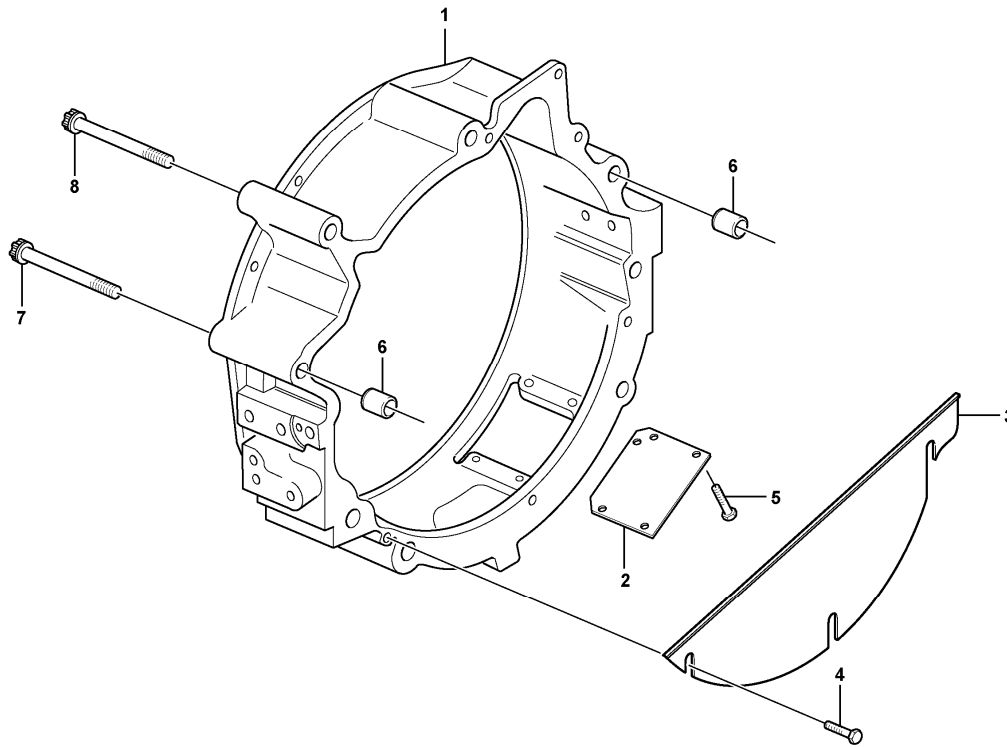

Date: 2013/12/29	Image id: 1027113	Catalogue: 20002	Model: BL71
Brand: Volvo	Serial: 10021-16826	Group/Section: 216/150	Title: Flywheel housing 11883246, 11885148, 11887322

Volvo Construction
Equipment
1027113

Section option	Kit	Option description
VOE11883246		Engine 70 KW
VOE11885148		Engine
VOE11887322		Engine

Pos	Part	Q1	Q2	Q3	Q4	Q5	PS	Kit	Description	Option(s)	Remark
1	VOE21018780	1							Flywheel Hsg		(VOE20550335)ENG - 01099408
1	VOE21018780	1							Flywheel Hsg		(VOE21044436)ENG 01099409 -
2	VOE20547288	1							•Cover Plate		
3	VOE20459989	1							•Cover		
4	VOE20405729	3							•Screw		
5	VOE20405729	4							•Screw		
6	VOE20585971	2							Bushing		
7	VOE20459996	2							Screw