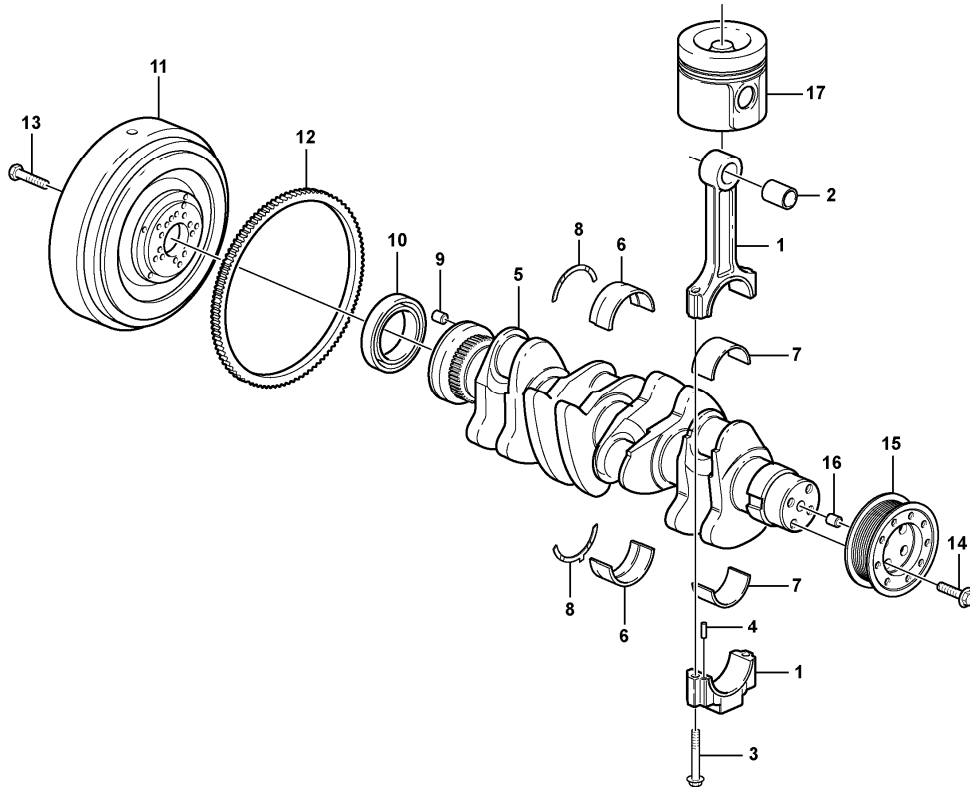

Date: 2013/12/29	Image id: 1028084	Catalogue: 20002	Model: BL71
Brand: Volvo	Serial: 10021-16826	Group/Section: 216/100	Title: Crankshaft and related parts 11883246, 11885148, 11887322

Volvo Construction
Equipment
1028084

Section option	Kit	Option description
VOE11883246		Engine 70 KW
VOE11885148		Engine
VOE11887322		Engine

Pos	Part	Q1	Q2	Q3	Q4	Q5	PS	Kit	Description	Option(s)	Remark
1	VOE20882905	4							Connecting Rod		
2	VOE20523284	4							•Bushing		
3	VOE20459133	8							•Bolt		
4	VOE20459134	8							•Pin		
5	VOE20729184	1					SS		Crankshaft		ENG - 1026595
	VOE20891184	1							Crankshaft		ENG 1026596 -
6	VOE20459140	5							Main bearing		STD 84,00 MM
	VOE20459139	5							Main Bearing		U SZ 83,75 MM
7	VOE20555403	4							Bearing		ENG - 695616 STD