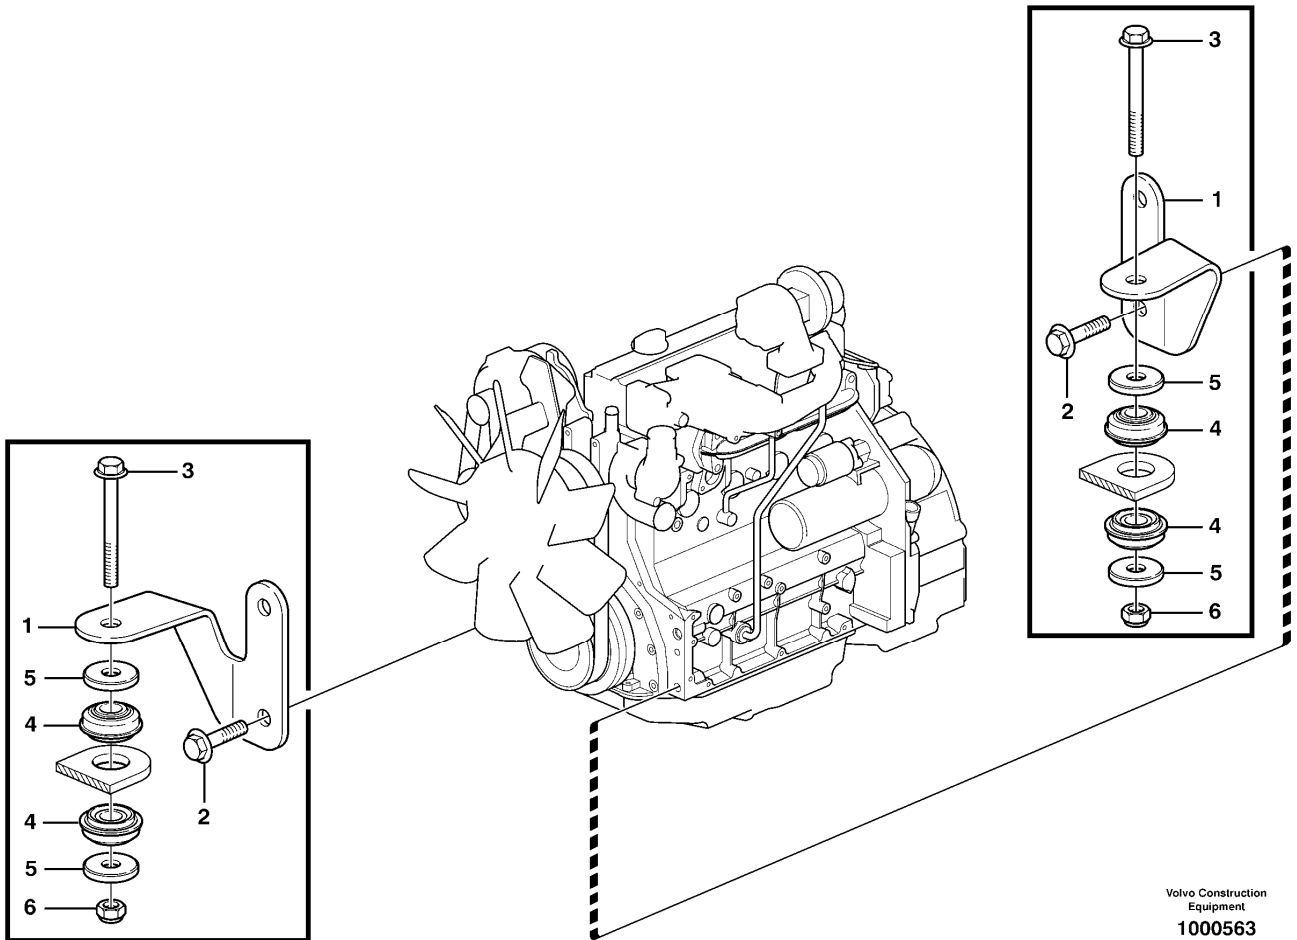

Date: 2013/12/29	Image id: 1000563	Catalogue: 20002	Model: BL71
Brand: Volvo	Serial: 10021-16826	Group/Section: 218/100	Title: Engine mounting 11883246, 11885148, 11887322

Volvo Construction
Equipment
1000563

Section option	Kit	Option description
VOE11883246		Engine 70 KW
VOE11885148		Engine
VOE11887322		Engine

Pos	Part	Q1	Q2	Q3	Q4	Q5	PS	Kit	Description	Option(s)	Remark
1	VOE11884716	1							Engine anchorage		LH
	VOE11884719	1							Engine anchorage		RH
2	VOE982377	4							Flange screw		
3	VOE968298	2							Flange screw		
4	VOE11884790	4							Vibration damper		(VOE11881758)
5	VOE11881841	4							Washer		
6	VOE13963110	2							Lock nut