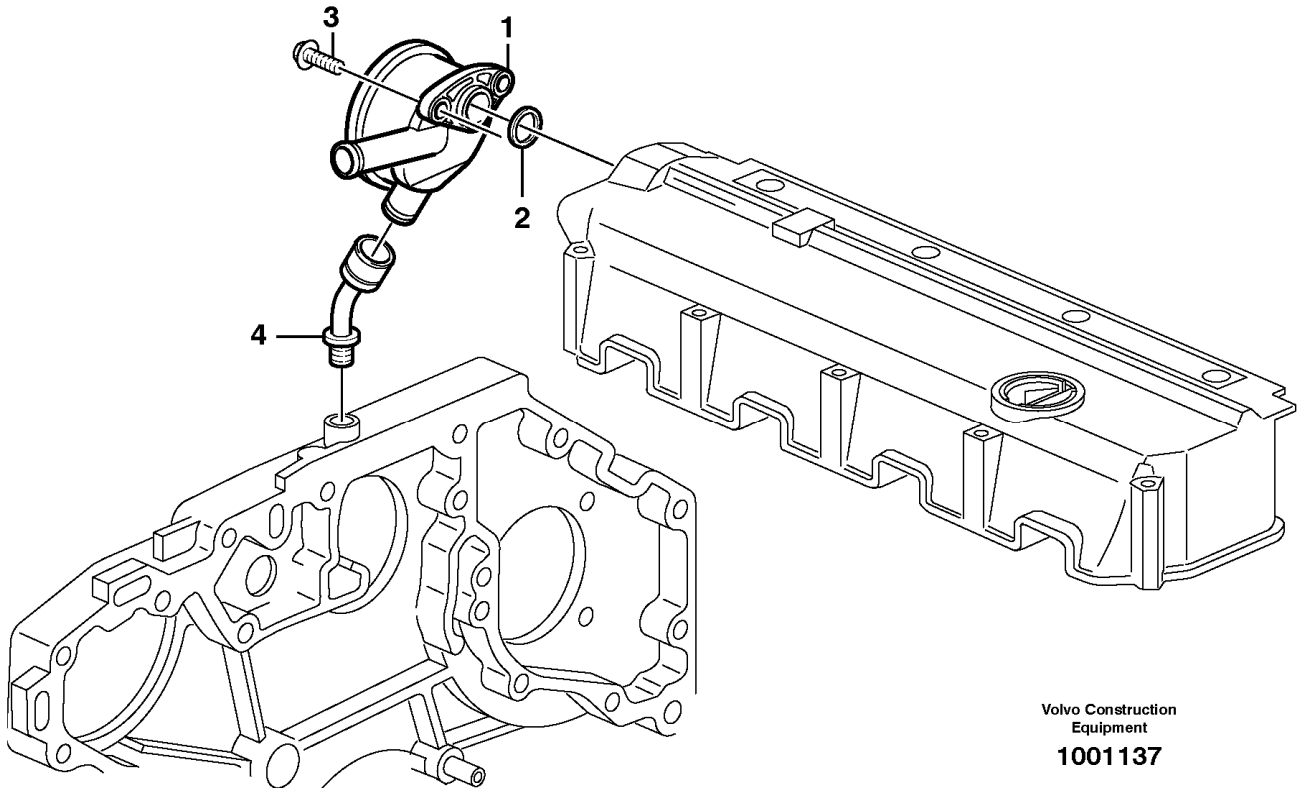

Date: 2013/12/29	Image id: 1001137	Catalogue: 20002	Model: BL71
Brand: Volvo	Serial: 10021-16826	Group/Section: 212/150	Title: Crankcase ventilation 11883246, 11885148, 11887322

Section option	Kit	Option description
VOE11883246		Engine 70 KW
VOE11885148		Engine
VOE11887322		Engine

Pos	Part	Q1	Q2	Q3	Q4	Q5	PS	Kit	Description	Option(s)	Remark
1	VOE20405626	1							Regulator		
2	VOE20405627	1							•Gasket		
3	VOE20450728	2							Bolt		
4	VOE20405938	1							Connector