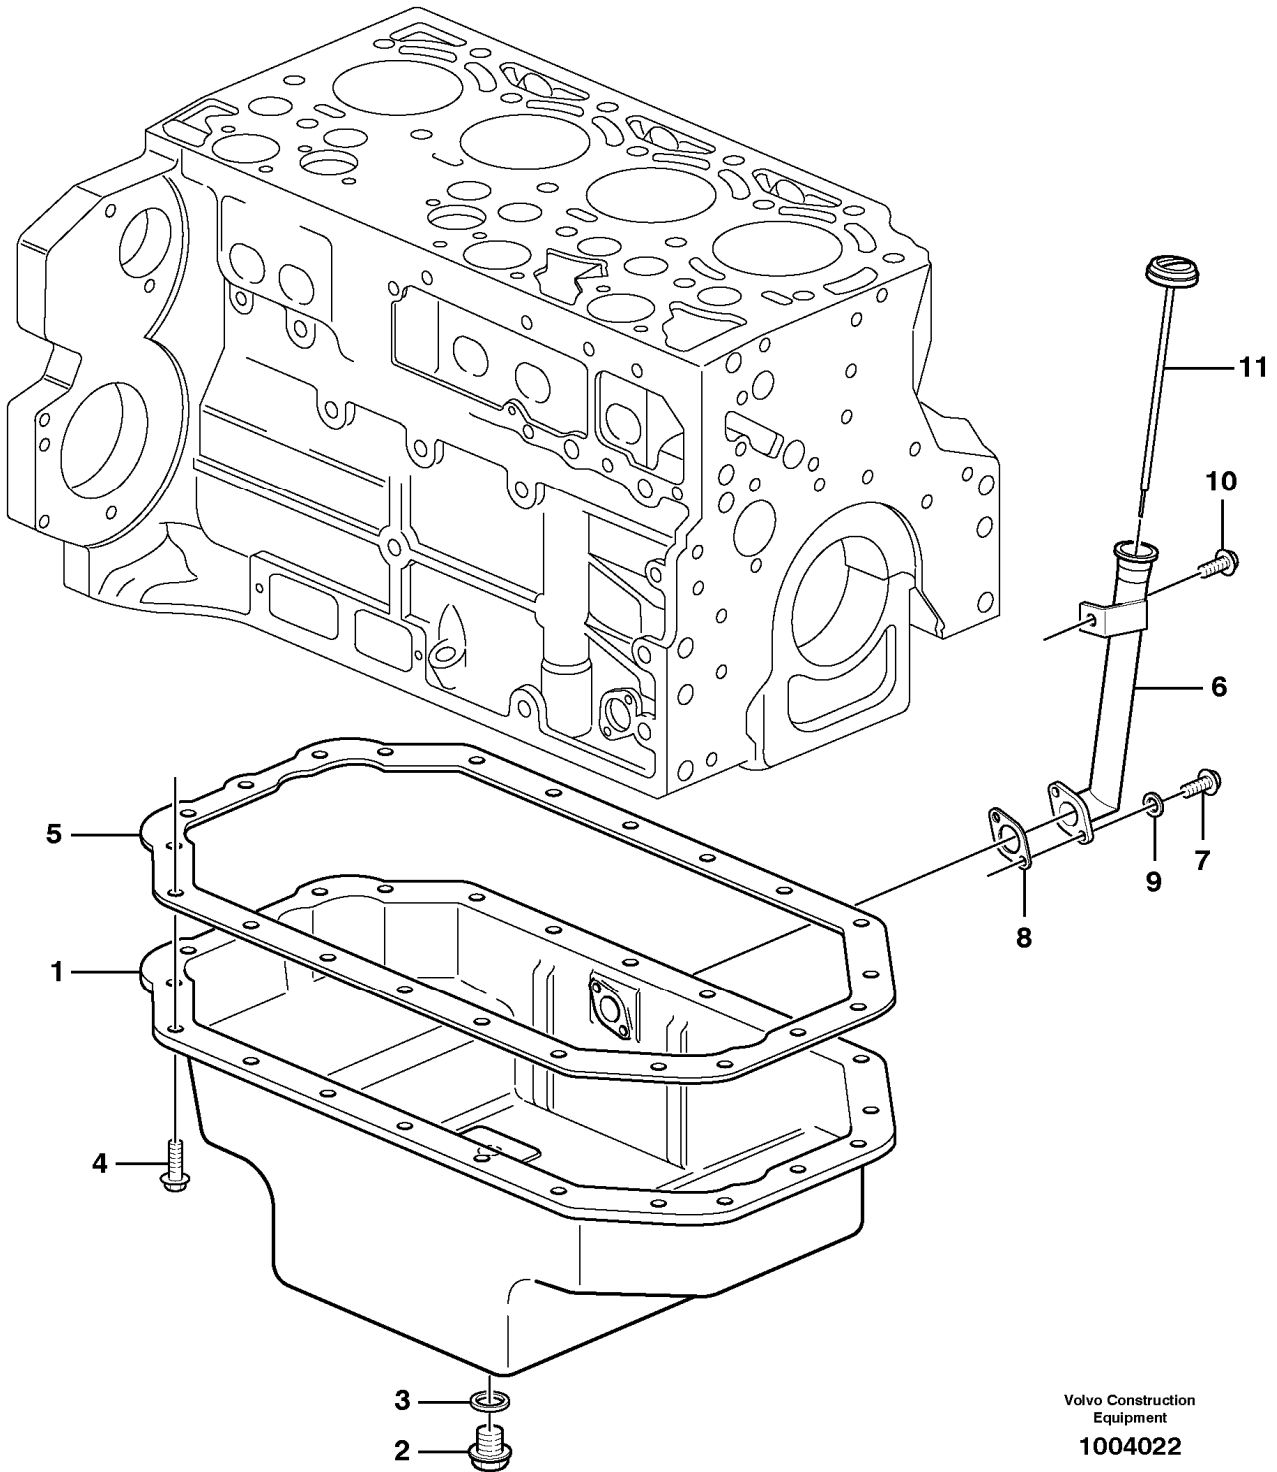

Date: 2013/12/29	Image id: 1004022	Catalogue: 20002	Model: BL71
Brand: Volvo	Serial: 10021-16826	Group/Section: 217/100	Title: Oil sump 11883246, 11885148, 11887322

Section option	Kit	Option description
VOE11883246		Engine 70 KW