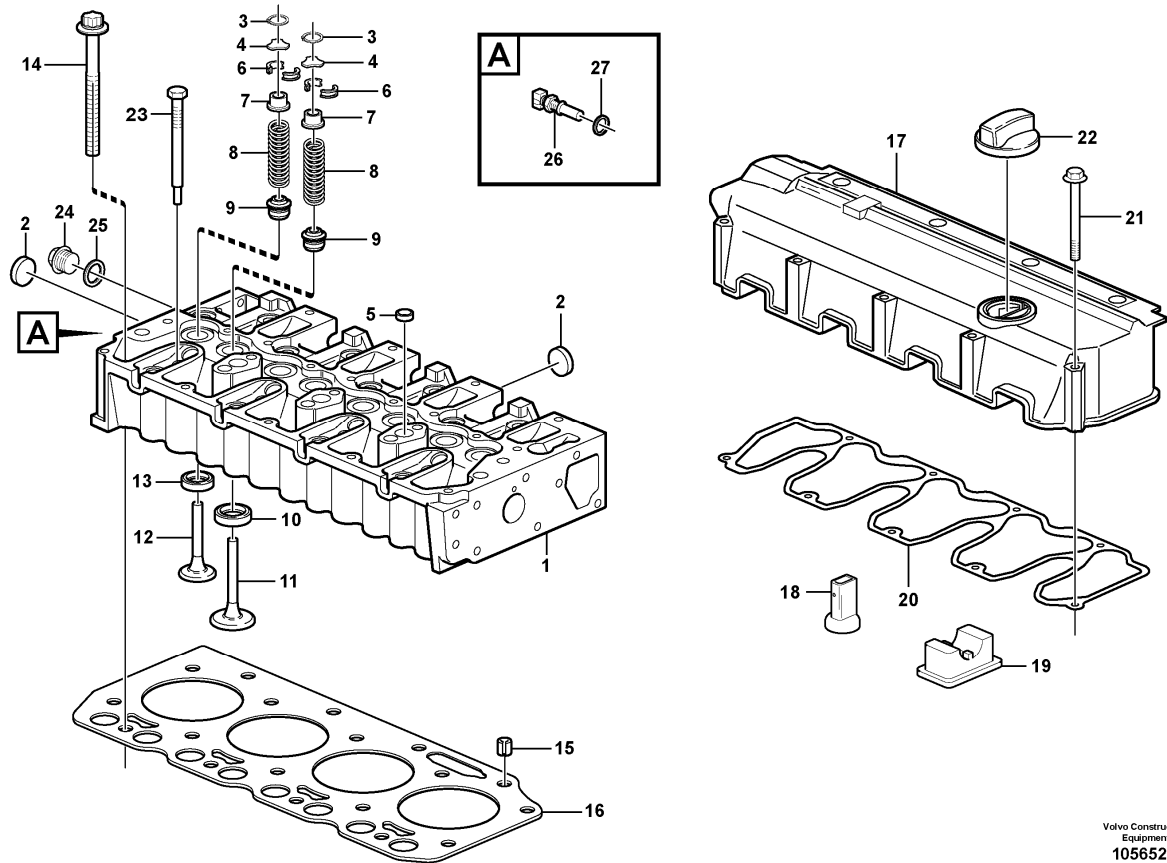

Date: 2013/12/29	Image id: 1056524	Catalogue: 20002	Model: BL71
Brand: Volvo	Serial: 10021-16826	Group/Section: 211/110	Title: Cylinder head L PROD 02/2006 -

Volvo Construction
Equipment
1056524

Section option	Kit	Option description
VOE11887322		Engine

Q1-Q5	Option	Option description	
Q1 11887322	VOE11887322	Engine	

Pos	Part	Q1	Q2	Q3	Q4	Q5	PS	Kit	Description	Option(s)	Remark
1	VOE21026496	1							Cylinder head		
2	VOE20412745	3							•Core plug		
3	VOE20840772	8							•Snap Ring		
4	VOE20840807	8							•Thrust Washer		
5	VOE20412733	3							•Core plug		
6	VOE20459857	16							•Valve sleeve		
7	VOE20840747	8							•Spring Disc		
8	VOE20459851	8							•Valve spring		
9	VOE20459855	8							•Valve seal