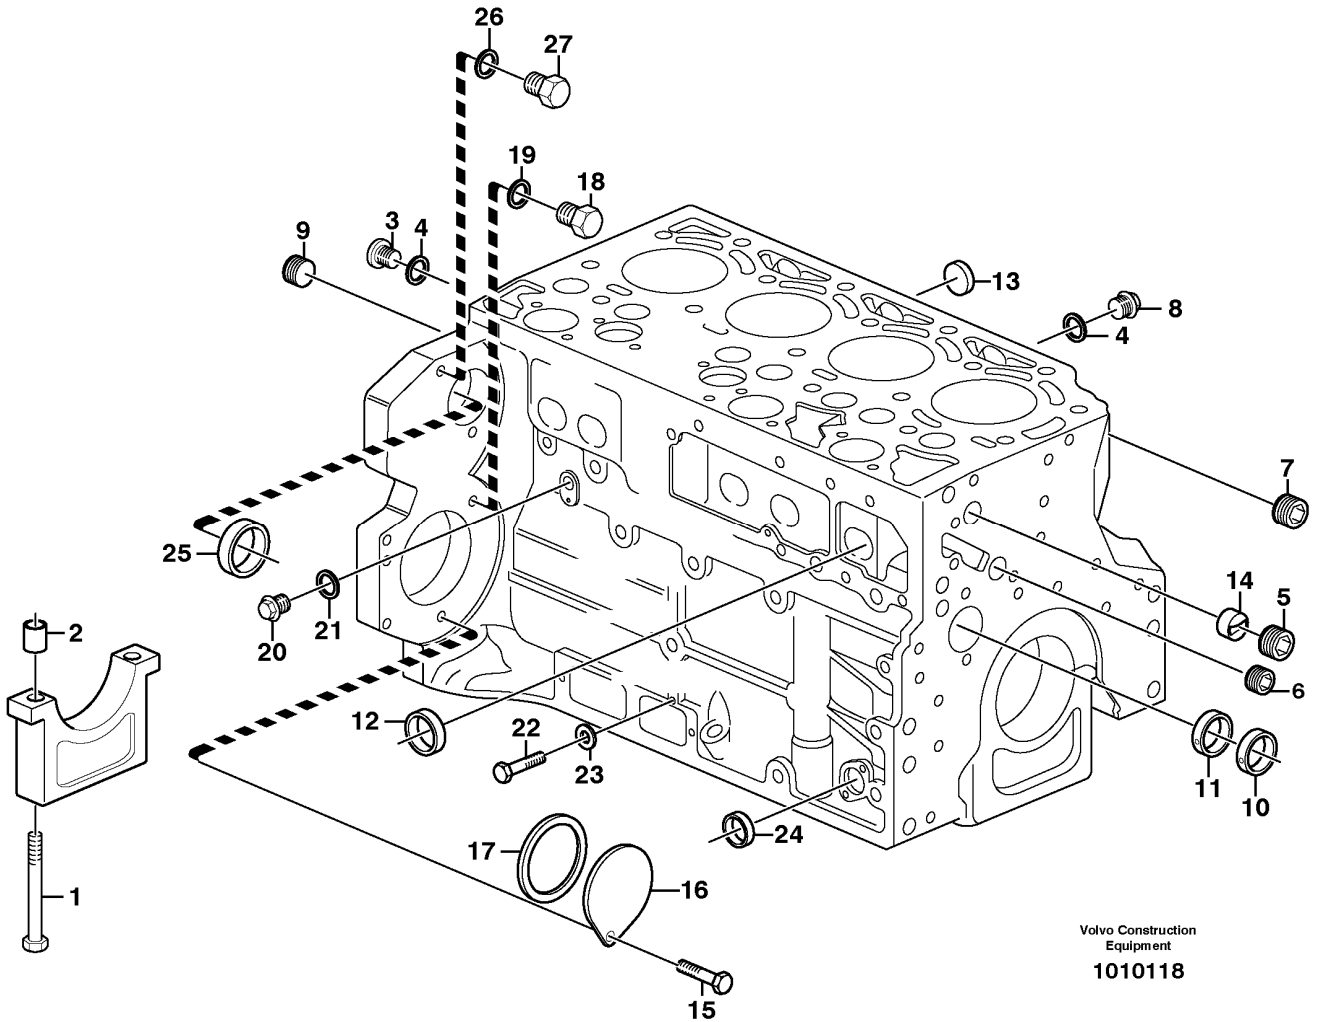

Date: 2013/12/29	Image id: 1010118	Catalogue: 20002	Model: BL71
Brand: Volvo	Serial: 10021-16826	Group/Section: 212/100	Title: Cylinder block 11883246, 11885148, 11887322

Section option	Kit	Option description
VOE11883246		Engine 70 KW
VOE11885148		Engine
VOE11887322		Engine

Pos	Part	Q1	Q2	Q3	Q4	Q5	PS	Kit	Description	Option(s)	Remark
	VOE24425842	1					SS		Crankcase		ENG - 1064049
	VOE20791246	1							Cylinder Block		ENG 1064050 - 01099408
	VOE21009706	1							Crankcase		ENG 01099409 -
1	VOE20460006	10							•Screw		
2	VOE20460001	10							•Bushing		
3	VOE945065	1							•Plug		(VOE11700279)