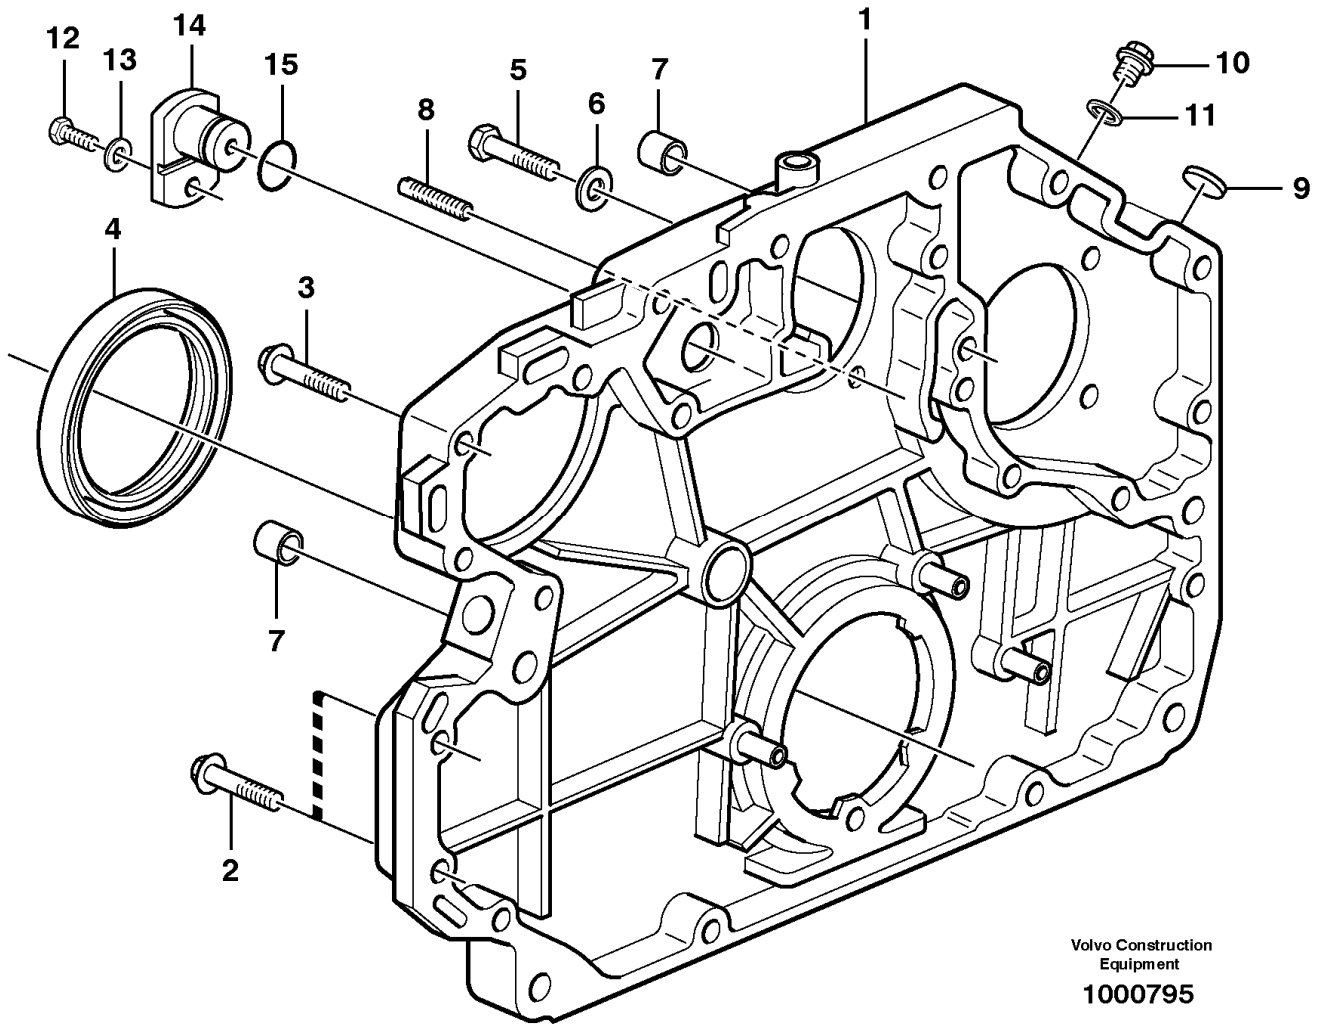

Date: 2013/12/29	Image id: 1000795	Catalogue: 20002	Model: BL71
Brand: Volvo	Serial: 10021-16826	Group/Section: 215/100	Title: Timing gear casing and gears 11883246, 11885148, 11887322

Volvo Construction
Equipment
1000795

Section option	Kit	Option description
VOE11883246		Engine 70 KW
VOE11885148		Engine
VOE11887322		Engine

Pos	Part	Q1	Q2	Q3	Q4	Q5	PS	Kit	Description	Option(s)	Remark
1	VOE20555502	1							Tmg Gear Cover		ENG - 00629848
	VOE21026959	1							Timing gear cover		(VOE20592820)ENG 00629849 -
2	VOE20412324	12							Screw		
3	VOE20450801	4							Screw		
4	VOE20459115	1							Crankshaft seal