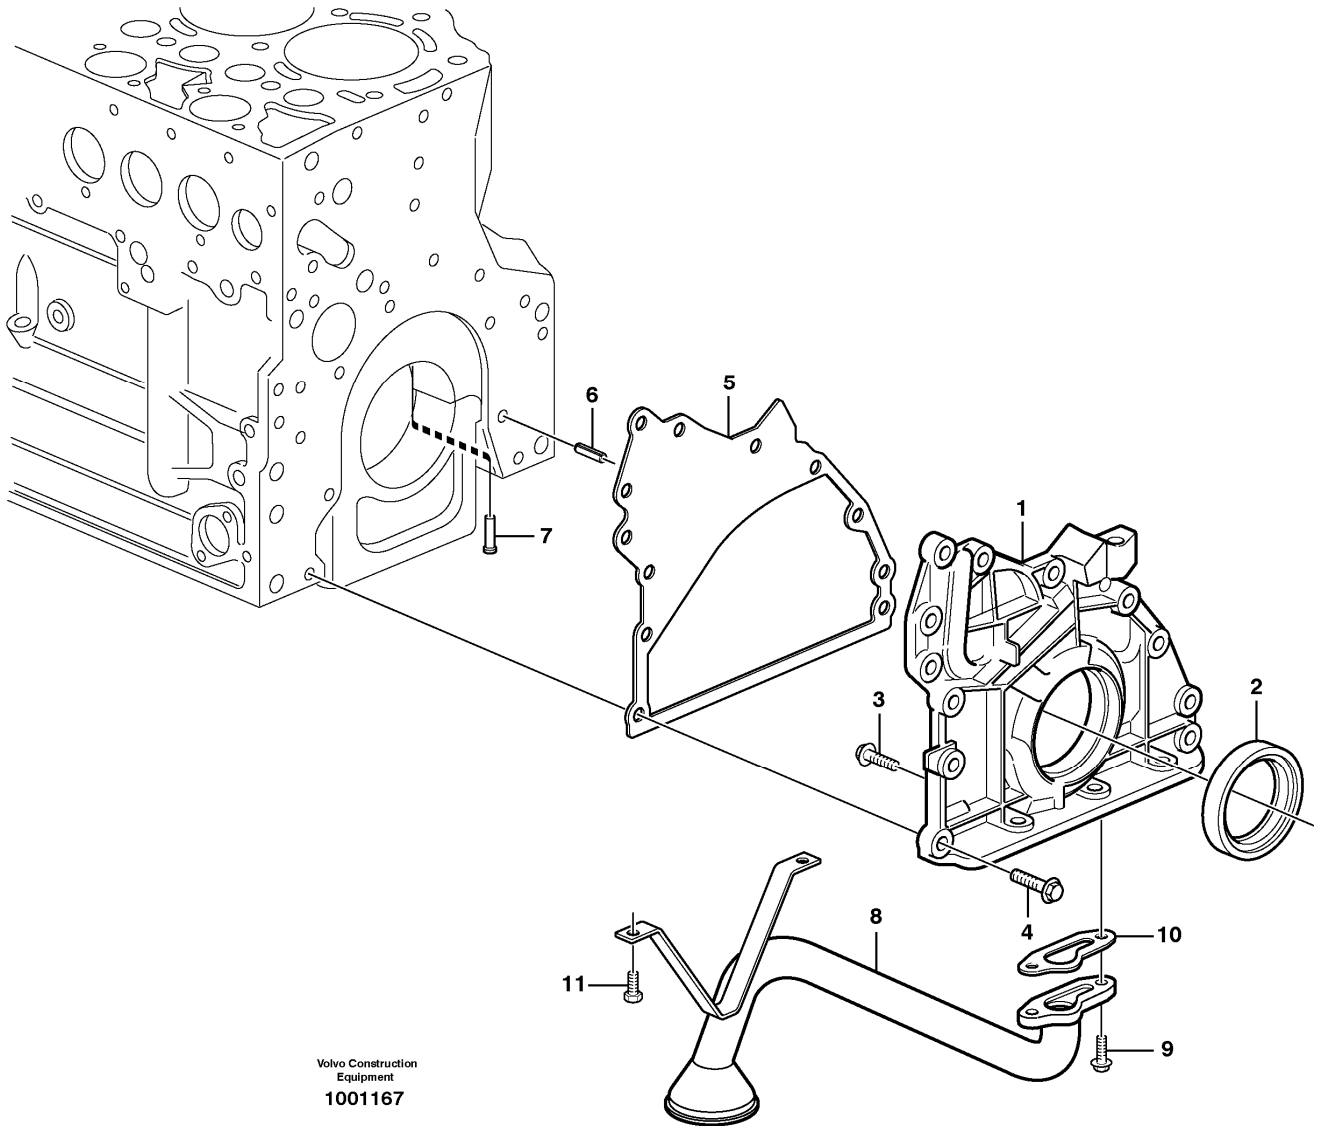

Date: 2013/12/29	Image id: 1001167	Catalogue: 20002	Model: BL71
Brand: Volvo	Serial: 10021-16826	Group/Section: 221/100	Title: Lubricating oil system 11883246, 11885148, 11887322

Section option	Kit	Option description
VOE11883246		Engine 70 KW
VOE11885148		Engine
VOE11887322		Engine

Pos	Part	Q1	Q2	Q3	Q4	Q5	PS	Kit	Description	Option(s)	Remark
1	VOE20726088	1							Lub Oil Pump		(VOE20581867)
2	VOE20459168	1							•Crankshaft seal		
3	VOE20451738	8							•Screw		
4	VOE20412324	10							Screw		
5	VOE20537029	1							Gasket