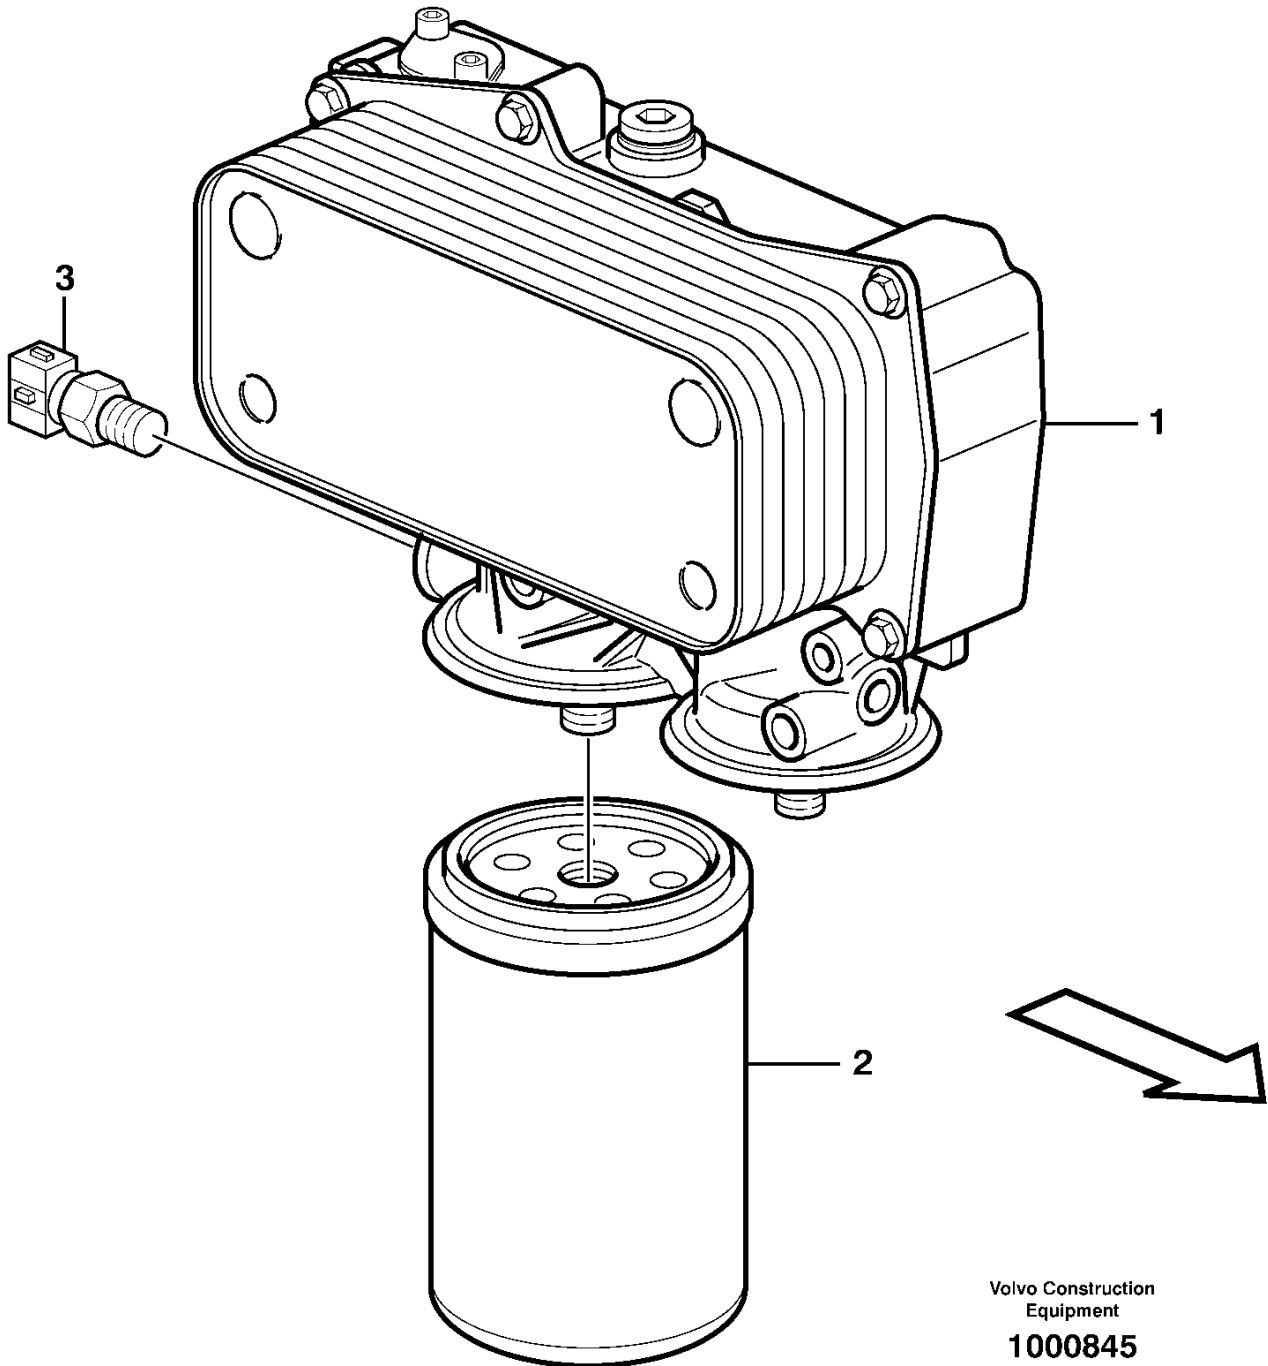

Date: 2013/12/29	Image id: 1000845	Catalogue: 20002	Model: BL71
Brand: Volvo	Serial: 10021-16826	Group/Section: 222/100	Title: Oil filter 11883246, 11885148, 11887322

Volvo Construction
Equipment
1000845

Section option	Kit	Option description
VOE11883246		Engine 70 KW
VOE11885148		Engine
VOE11887322		Engine