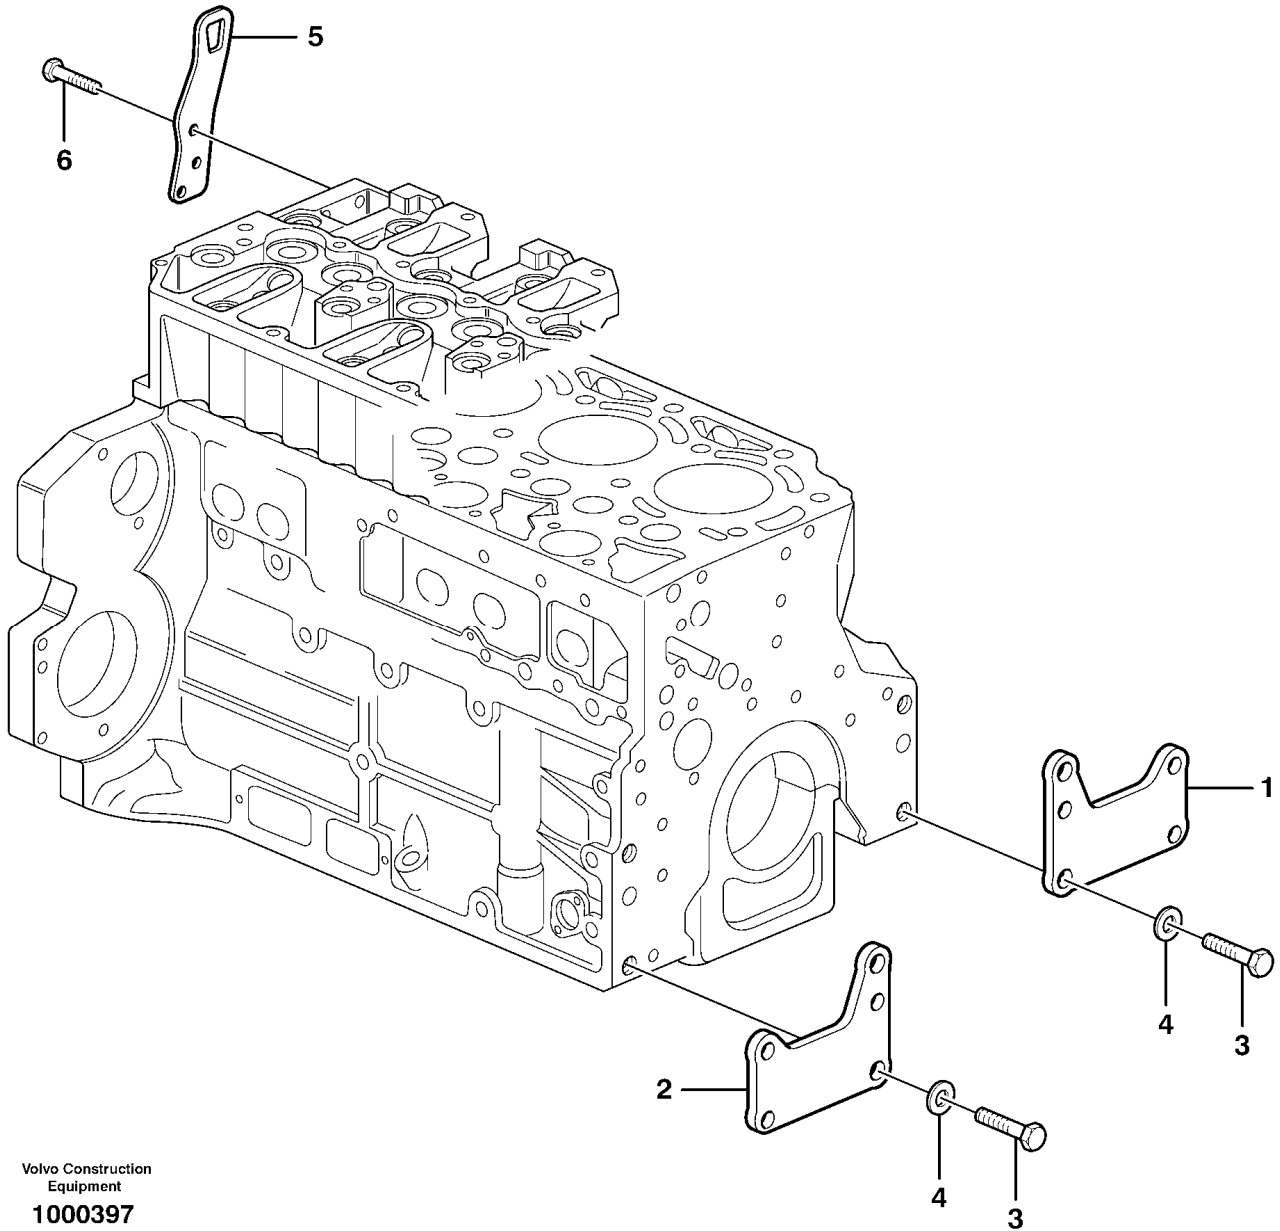

Date: 2013/12/29	Image id: 1000397	Catalogue: 20002	Model: BL71
Brand: Volvo	Serial: 10021-16826	Group/Section: 218/200	Title: Engine mounting

Pos	Part	Q1	Q2	Q3	Q4	Q5	PS	Kit	Description	Option(s)	Remark
1	VOE20723978	1							Bracket		
2	VOE20723984	1							Bracket		
3	VOE20535027	2							Screw		
4	VOE20405606	2							Washer		
5	VOE20450854	1					OP		Lifting eye		
6	VOE20450756	3							Screw