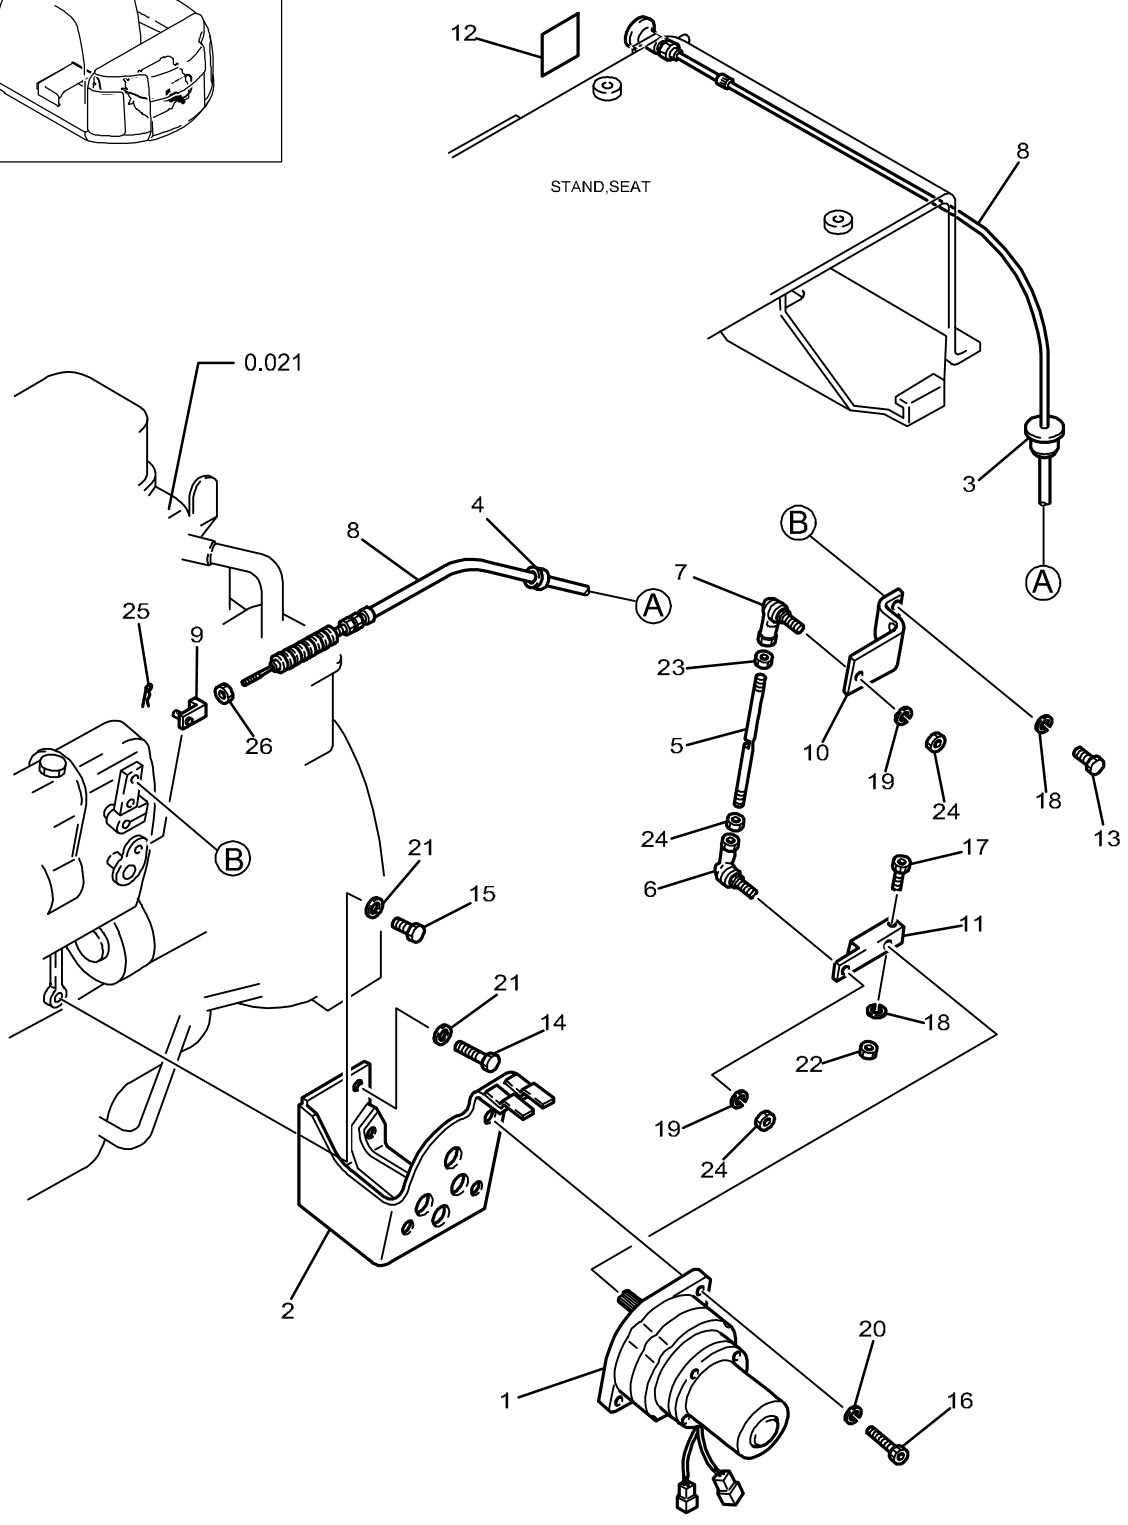

RADIADOR - COMPONENTES

R	N	P.N.	MOD	Q	Description Denominacion	Descrizione Denominação	Description Beschrijving	Bezeichnung Beskrivelse	L.C.
2		YT05P00009S002		1	CAP, RADIATOR TAPON RADIADOR	TAPPO RADIATORE TAMPAO	BOUCHON RADIATEUR RADIATOR DOP	KÜHLERVERSCHLUSSDI KOELERDAEKSEL	039T
3		72953754		1	PLUG TAPÓN	TAPPO BUJAO	BOUCHON PLUG	STOPFEN PROP	050T
4		72960365		1	HOSE MANGA	MANICOTTO FLESSIBILE TUBO FLEXIVEL	FLEXIBLE FLEXIBELE BUIS	SCHLAUCH SLANGE	030M
10		72958140		8	SCREW TORNILLO	VITE PARAFUSO	VIS SCHROEF	SCHRAUBE SKRUE	040V
11		YT05P00009S011		1	COOLER, OIL RADIADOR ACEITE	RADIATORE OLIO ARREFECEDOR	REFROIDISSEUR D'HUIIL RADIATOR	ÖLKÜHLER OLIEKØLER	026R
12		{72151247}		2					
13		72960654		1	COVER TAPADERA	COPERCHIO COBERTA	COUVERCLE DEKSEL	ABDECKUNG DÆKSEL	265C
14		72958144		4	SCREW TORNILLO	VITE PARAFUSO	VIS SCHROEF	SCHRAUBE SKRUE	040V
15		72150501		2	PANEL CONTRAPANEL	PANNELLO PAINEL	PANNEAU PANEELWERK	TAFEL PANEL	025P
16		72210213		2	SCREW TORNILLO	VITE PARAFUSO	VIS SCHROEF	SCHRAUBE SKRUE	040V
17		72958151		2	WASHER ARANDELA	ROSETTA PIANA ANILHA	RONDELLE SLUITRING	UNTERLEGSCHIEBE FLADSKIVE	131R
20		72150500		1	SHROUD BOQUILLA	RIPARO COBERTURA	BUSE SHROUD	ABDECKUNG DÆKKE	7830
21		YT05P00009S021		1	BRACKET PIEZA DE SOPORTE	STAFFA BRACADEIRA	PATTE FIXATION STEUNBEUGEL	KONSOLE BESLAG	225S
22		YT05P00009S022		1	BRACKET PIEZA DE SOPORTE	STAFFA BRACADEIRA	PATTE FIXATION STEUNBEUGEL	KONSOLE BESLAG	225S
25		YT05P00009R100		1	KIT, SERVICE KIT, SERVICE	KIT ASSISTENZIALE KIT, SERVICE	KIT ASSISTANCE KIT, SERVICE	SERVICE-KIT SERVICE SAET	021K

RADIATOR ASSY P/N 72150499

E70SR

ACCELERATOR CONTROLS
COMANDI ACCELERATORE
COMMANDES D'ACCELERATEUR
GASREGULIERUNG