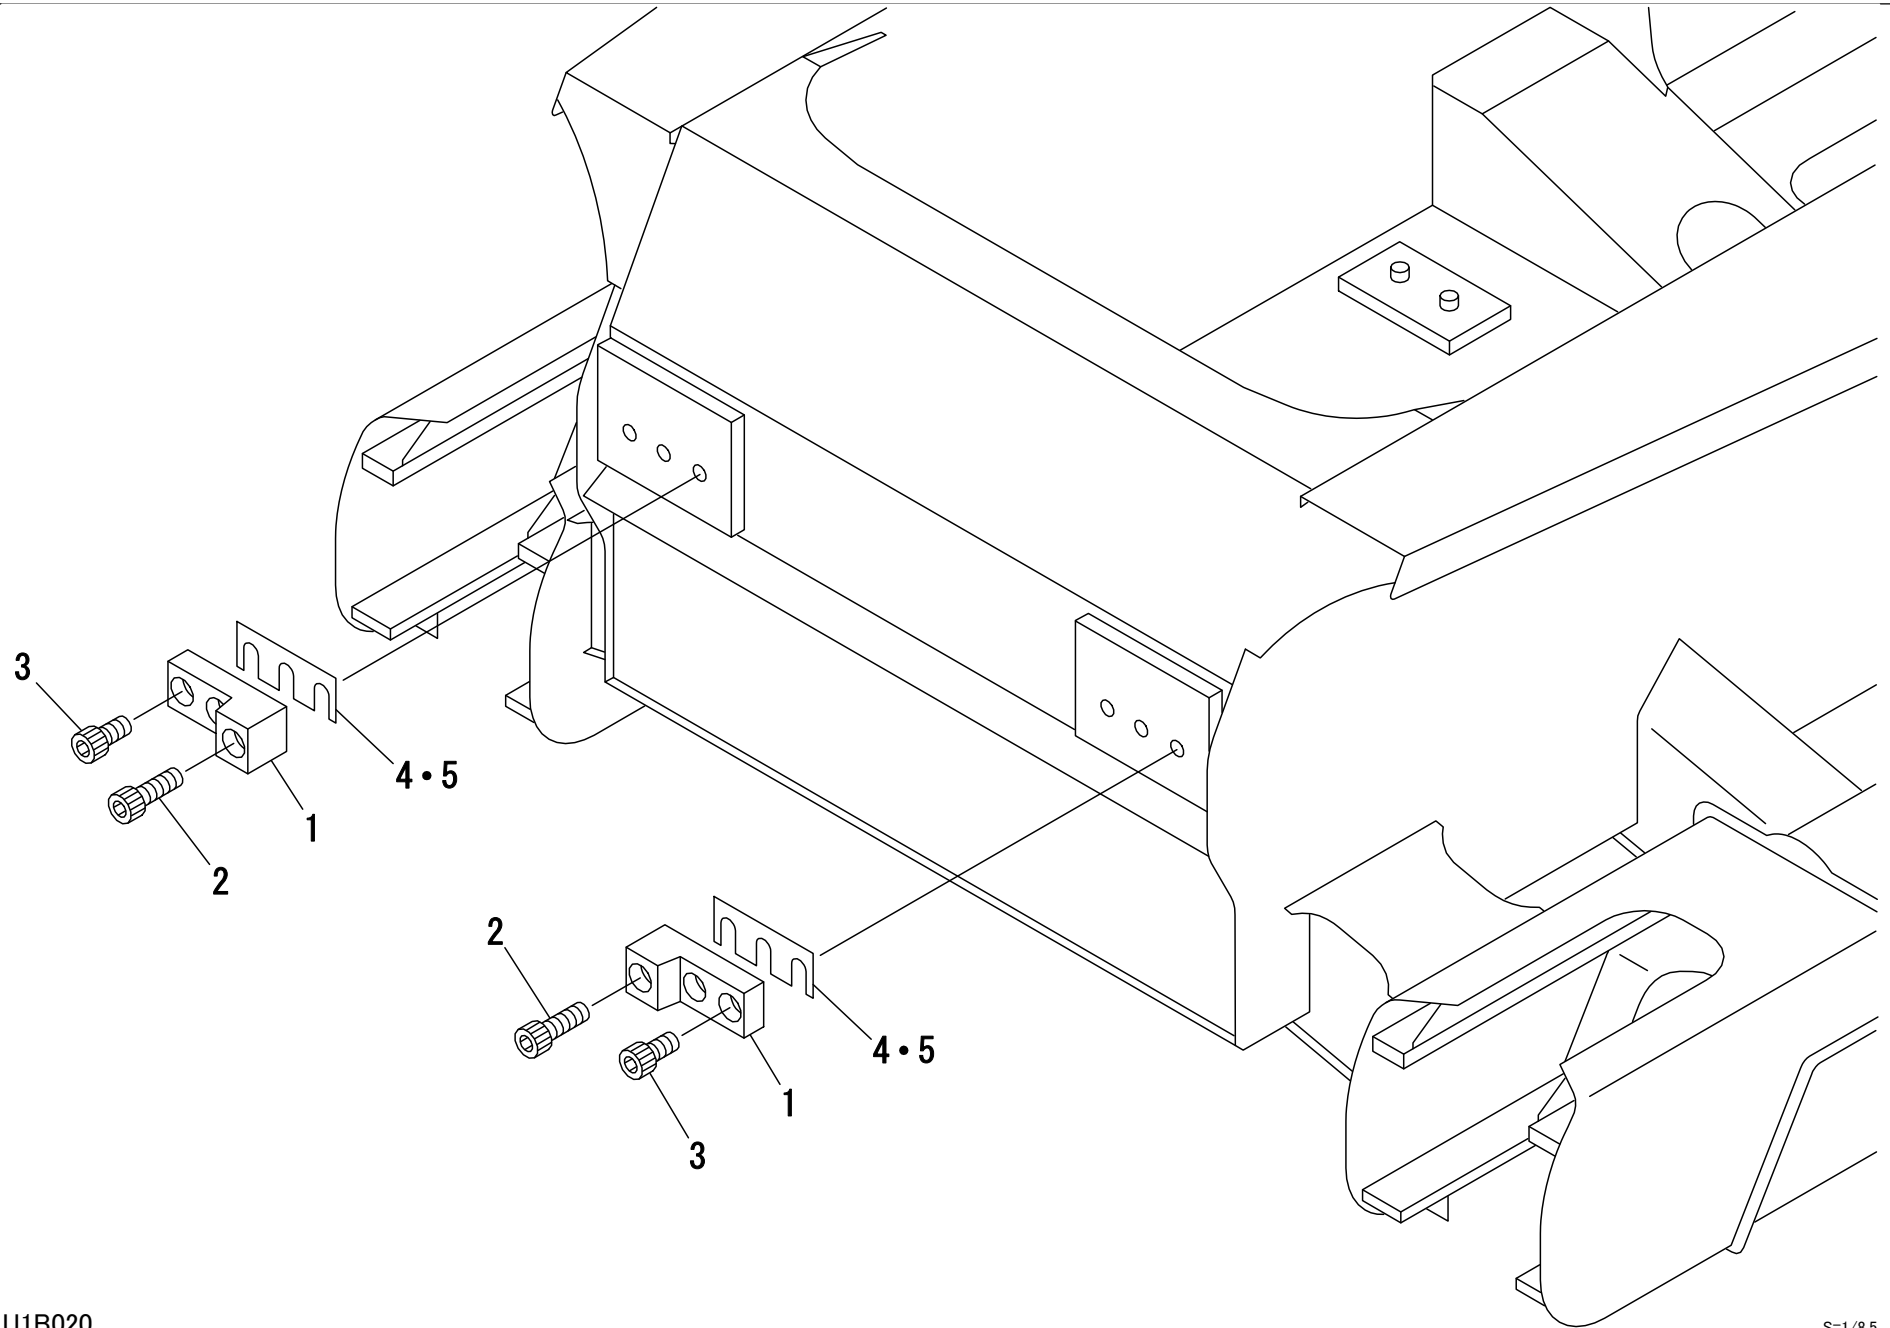

TL230 (P-TL230BBF) BU5Z005 S/N 223100001-
ARM STOPPER

ARM STOPPER

Item	Part number	Description	Q'ty	Chan.	Serial No.	Serv.	Remarks
1	0880604910	STOPPER ASSY	2			M	
2	1110041655	STOPPER	2			M	
3	1110041635	SCREW, cap	4			M	
4	0880604950	SCREW, cap	4				t=1.0mm
5	0880606950	SHIM	AR				t=0.5mm
	U5b040	SHIM	AR