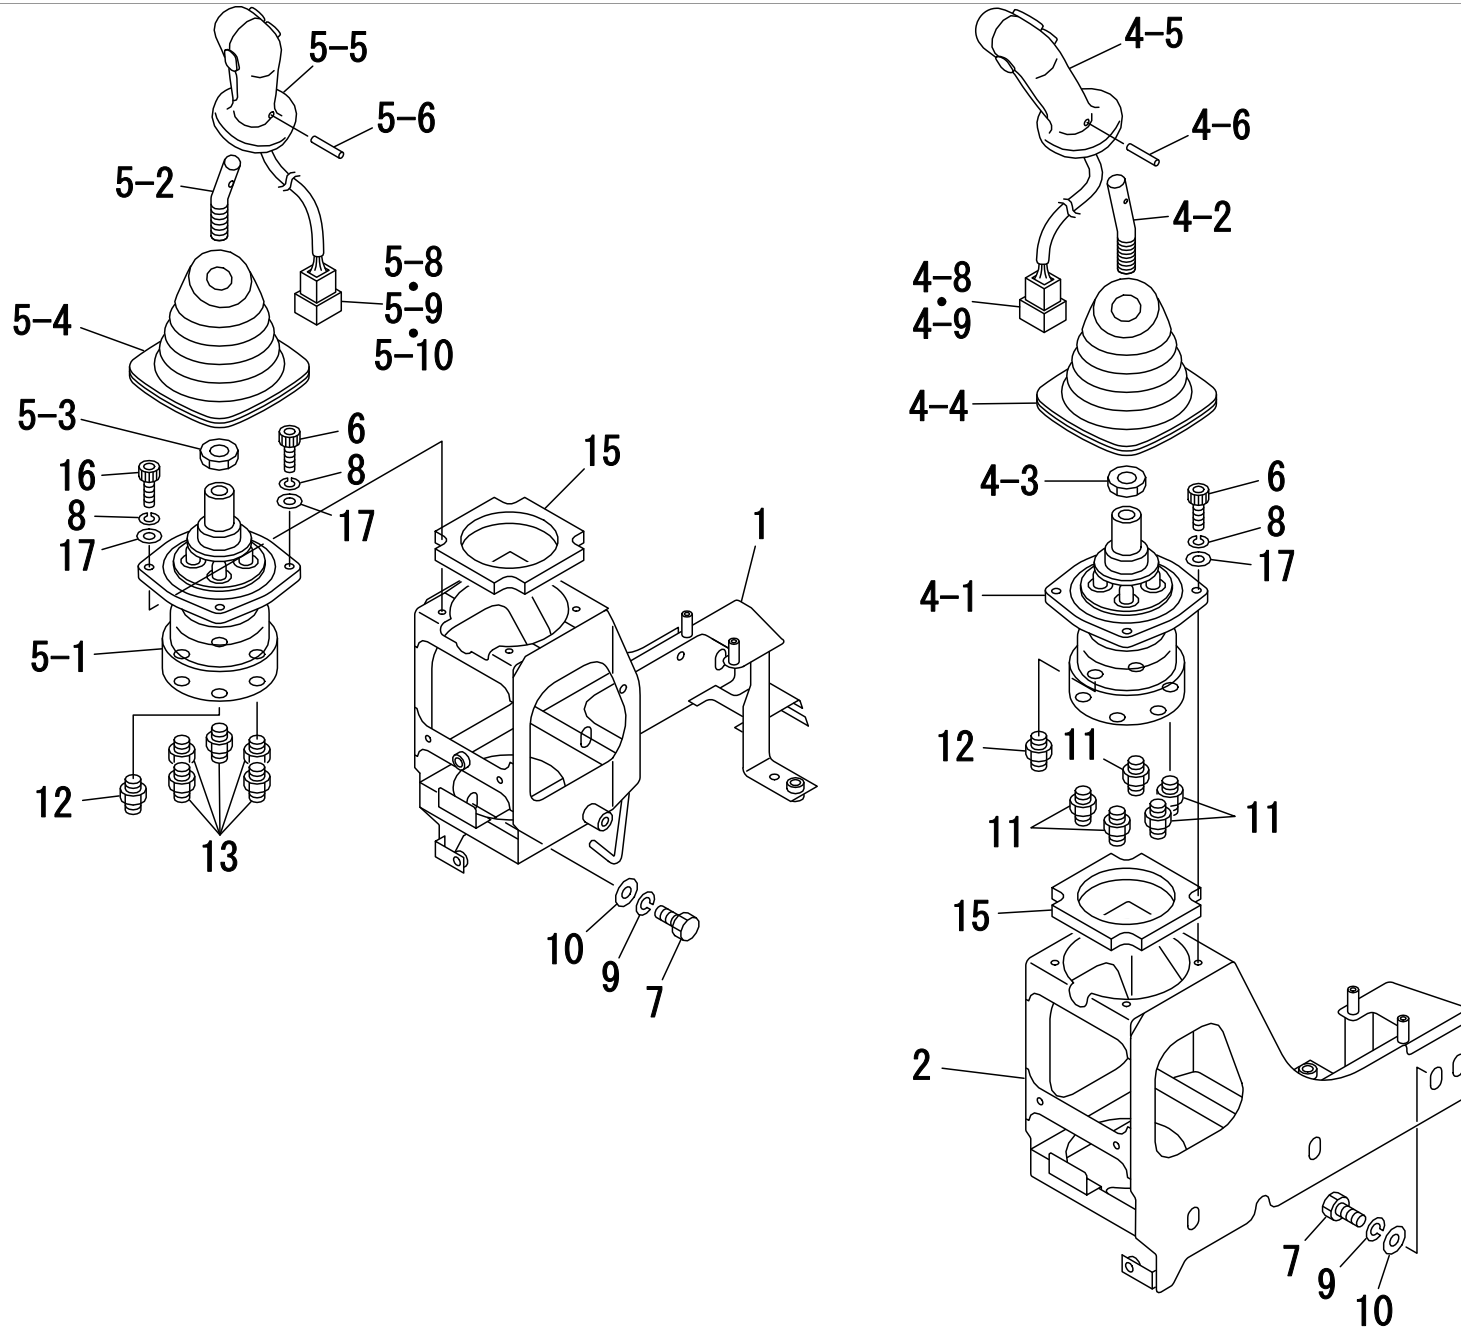

HOOK

Item	Part number	Description	Q'ty	Chan.	Serial No.	Serv.	Remarks
1	0880311020	HOOK ASSY	2				
2	1110041635	HOOK	2				
2	1110041635	SCREW, cap	4				
3	1110041655	SCREW, cap	2				
4	0880604950	SHIM	AR				t=1.0mm
	0880606950	SHIM	AR				t=0.5mm
	U1b030						

TL230 (P-TL230BBF) BU5Z005 S/N 223100001-
OPERATION LEVER & STAND