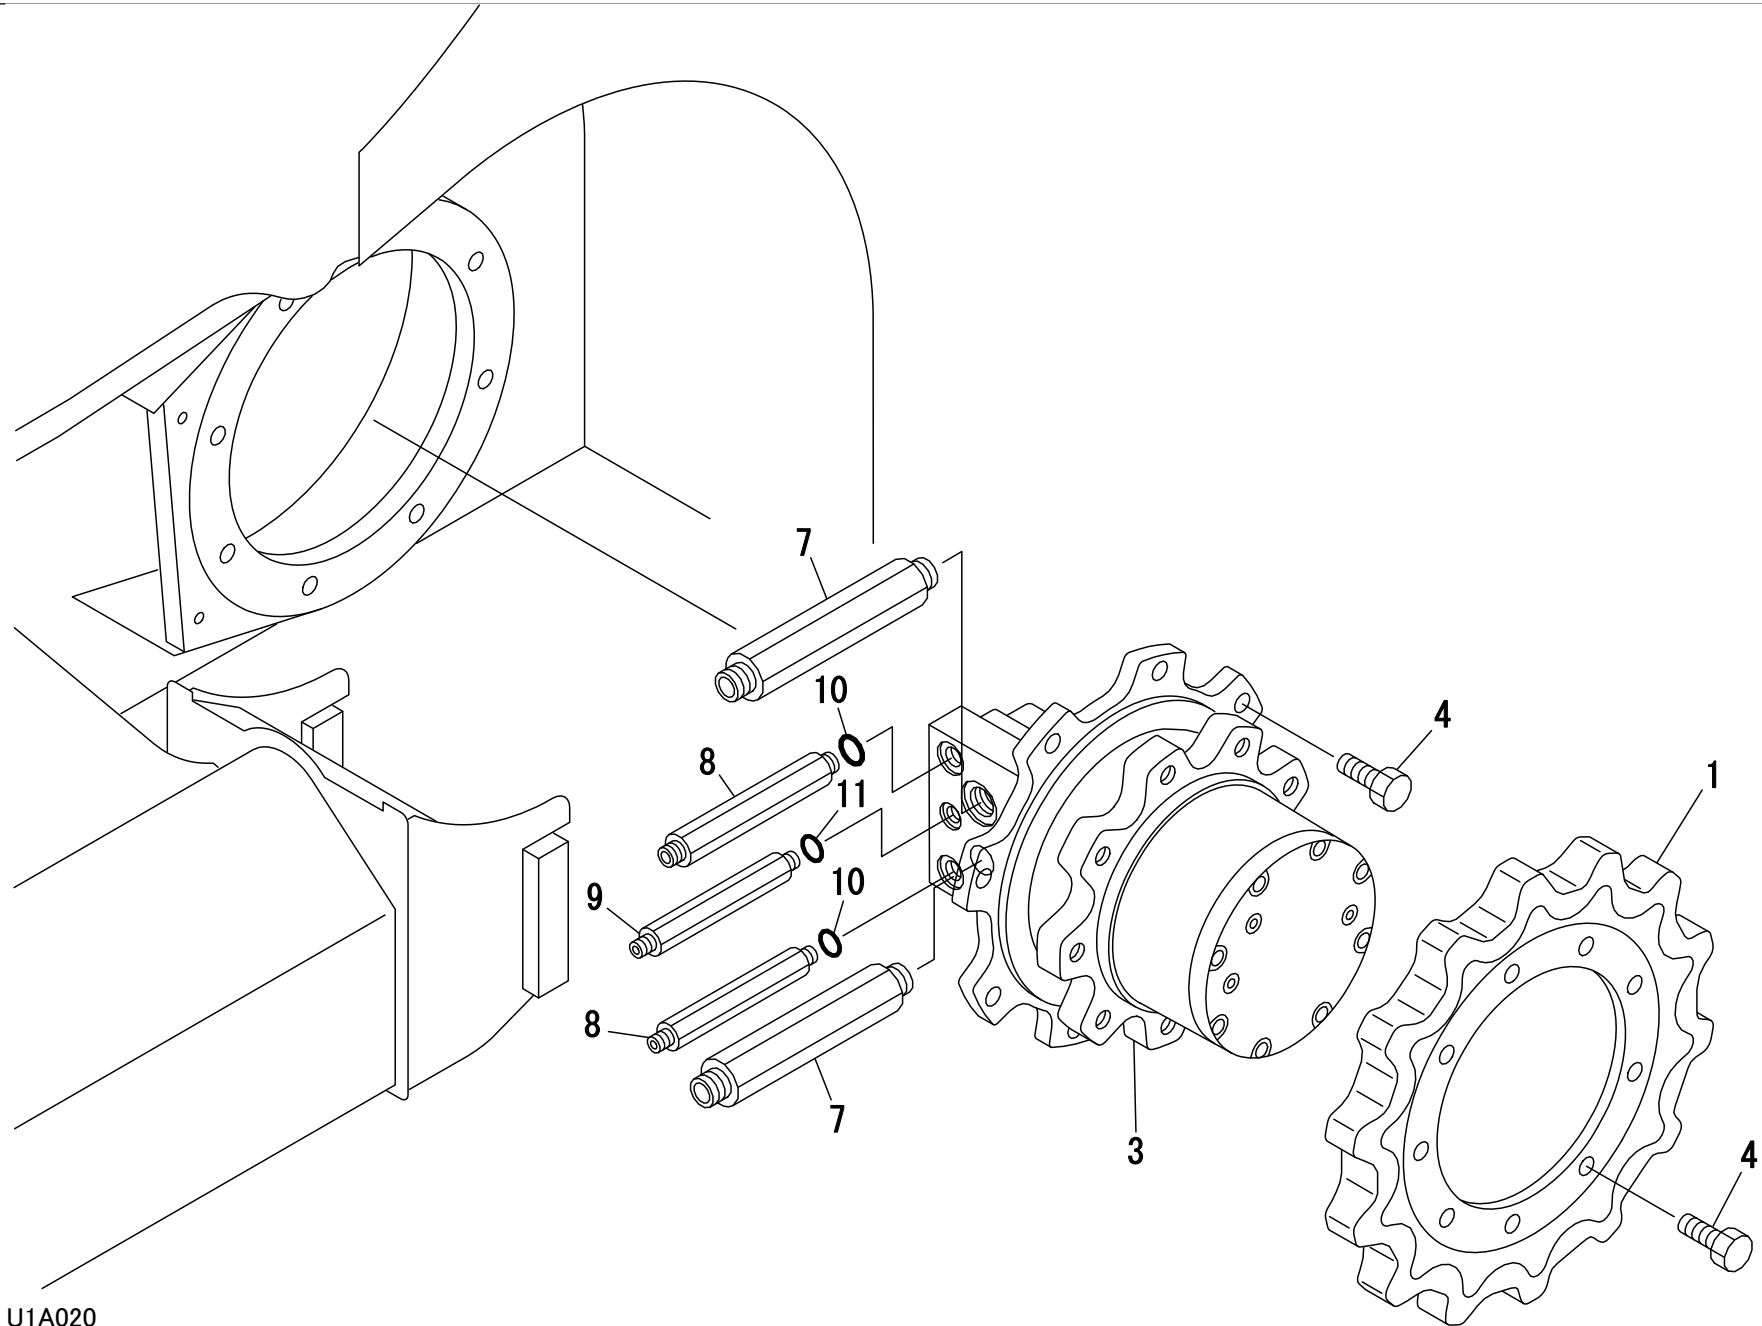

TL230 (P-TL230BBF) BU5Z005 S/N 223100001-
TRAVEL DEVICE

U1A020

Ref. U1A020

S=1/7.5

TRAVEL DEVICE

Item	Part number	Description	Q'ty	Chan.	Serial No.	Serv.	Remarks
1	0880166210	MOTOR ASSY, travel	2				
3	1903126600	SPROCKET	2				
4	1100041635	MOTOR, travel	2				
7	0880166130	BOLT	34				
	1420010240	ADAPTOR	4				
	0007203069	O-RING	1				
8	0007203073	ADAPTOR	4				
9	1420010110	ADAPTOR	2				
10	1420010140	O-RING	4				
11	1420010140	O-RING	2				
	U1a021