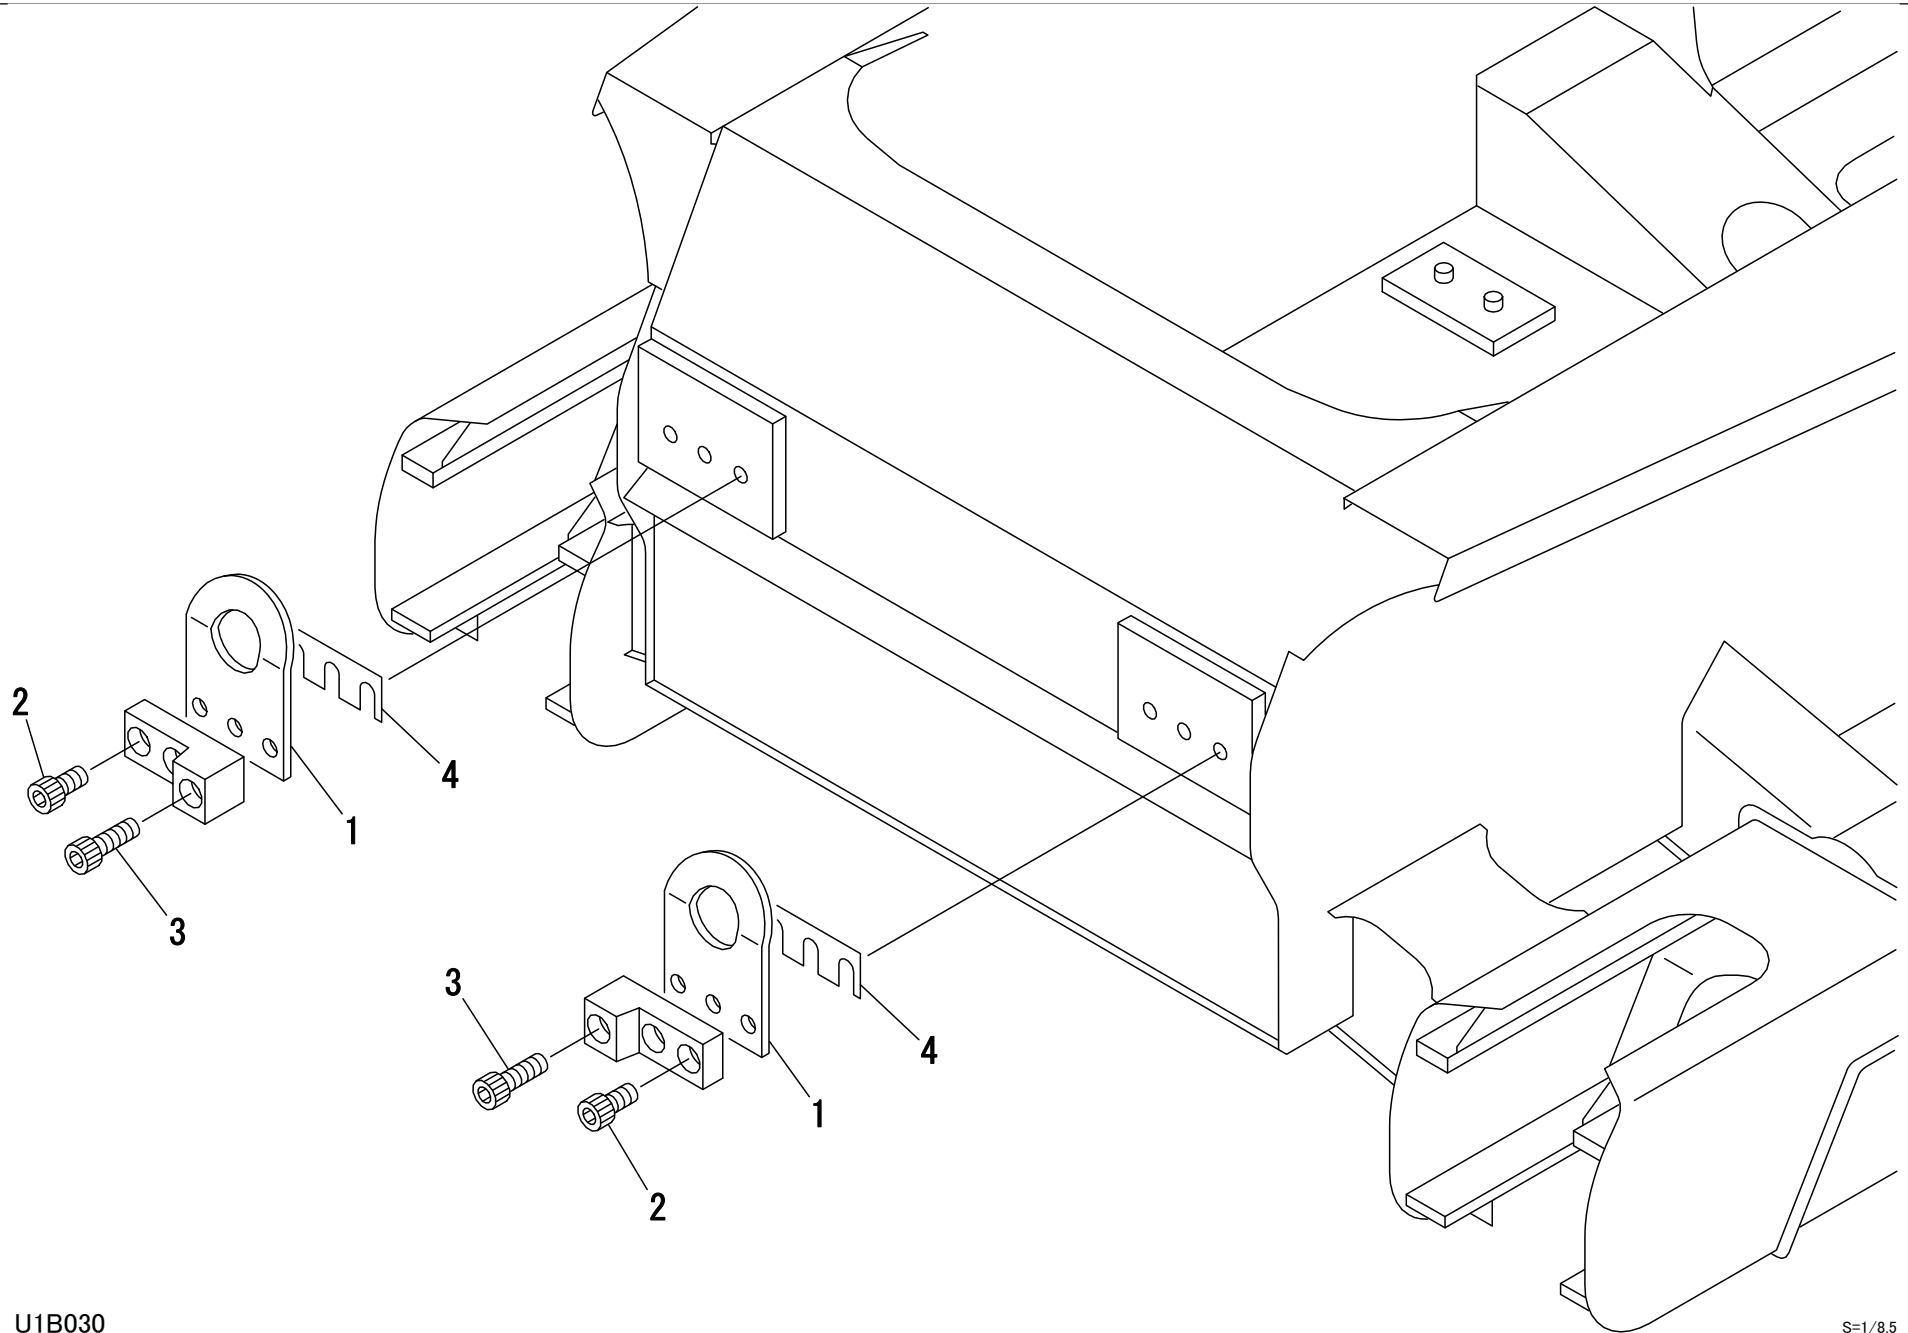

TL230 (P-TL230BBF) BU5Z005 S/N 223100001-
HOOK

HOOK

Item	Part number	Description	Q'ty	Chan.	Serial No.	Serv.	Remarks
1	0880311020	HOOK ASSY	2				
2	1110041635	HOOK	2				
2	1110041635	SCREW, cap	4				
3	1110041655	SCREW, cap	2				
4	0880604950	SHIM	AR				t=1.0mm
	0880606950	SHIM	AR				t=0.5mm
	U1b030