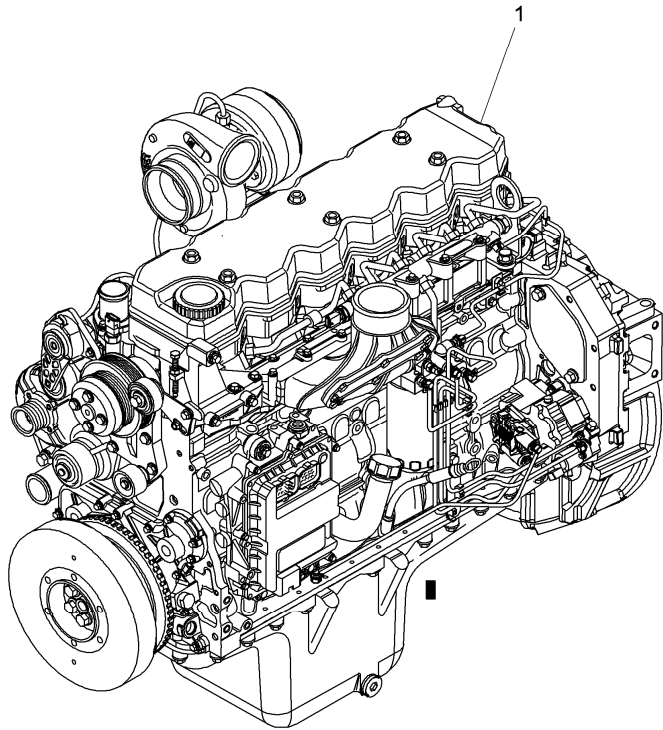

Engine

Xtx tier 3 (2007-2013) - XTX3 - 185

XTX3\00006475.png

A-05
01

A0501

Engine assembly

			Inglese
1	6507294M91	➡ N14131 129 kw	1 Engine
1	6511069M91	129 kw	1 Engine
		A	
		B	
		C	
1	714049A1	➡ N14130 129 kw	1 Engine

➡ From serial or engine number
➡ Up to serial or engine number
A Flexibility engine
B For market "cee"
C For market "n.a.o."

Engine

Xtx tier 3 (2007-2013) - XTX3 - 185

XTX3\00006476.png

A-05
02

A0502

Water pump

A0503

Cylinder block cover - camshaft

		Inglese
1	705053A1	1 Housing
2	704999A1	1 Bolt
2	705015A1	2 Bolt
3	3688824M1	2 Dowel
4	705003A1	4 Bolt
5	704910A1	3 Bolt
6	704913A1	1 Cover
7	705003A1	5 Bolt
8	3688853M1	8 Screw
9	3688646M1	1 Ring
		70x100x12.5/16
10	704693A1	2 Dowel
11	3689061M1	1 Shaft
12	3688857M1	1 Dowel
	!	11
	●	705005A1(1)
13	704887A1	1 Gear
14	3688856M1	6 Screw
15	3688818M1	1 Stirrup
16	3688854M1	2 Screw
	●	704931A1(1)
	●	704997A1(2)
17	TBA	3 Loctite
18	707729A1	1 Note plate
19	555-1	2 Bolt
20	705098A1	1 Cover
21	3688824M1	2 Dowel