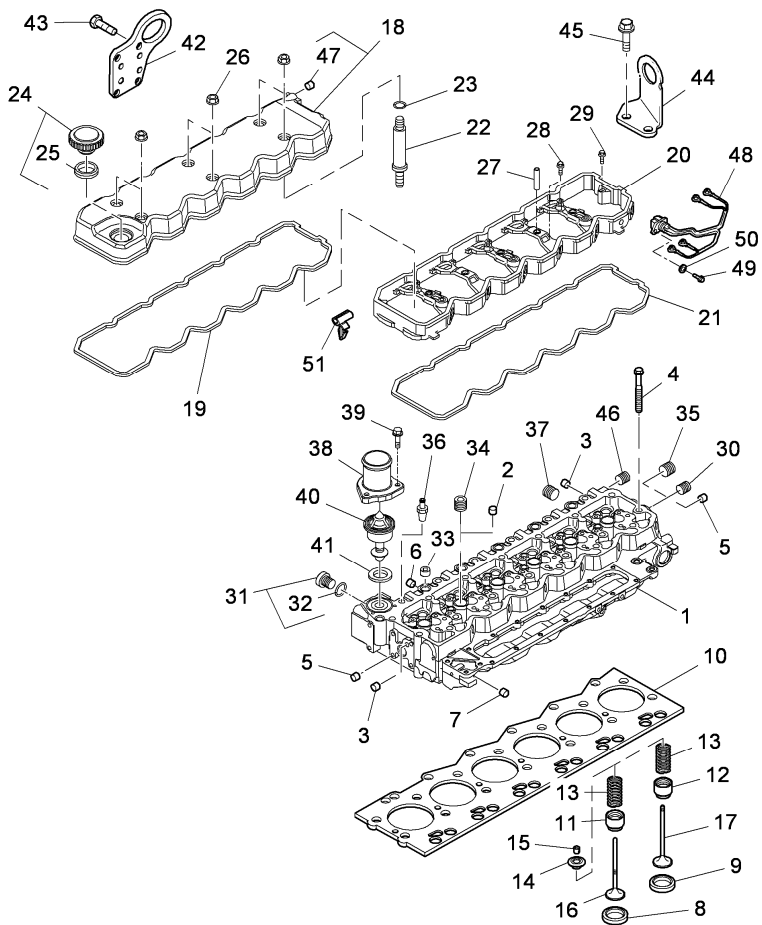

- ! 1
- ! 1
- ◄► M12x130
- ◄► M12x150
- 25,74x8,13x1,27

- N.L.S.(12)
- N.L.S.(12)

- A
- B

Inglese

- 1 Head
- 11 Plug
- 22,5 mm x 1,27 m
- 7 Plug
- 12 Screw
- 14 Screw
- 13 Plug
- 2 Plug
- 2 Plug
- 12 Valve seat
- 12 Valve seat
- 1 Gasket
- 12 Cap
- 12 Cap
- 24 Spring
- 24 Cup
- 48 Cone
- 12 Valve
- 12 Valve
- 1 Coperch.
- 1 Gasket
- 1 Spacer
- 1 Gasket
- 6 Screw

Engine

Xtx tier 3 (2007-2013) - XTX3 - 185

A-05
10

A0510

Cylinder head - valve mechanism

XTX3\00006490.png

		Inglese
23	3689040M1	6 Spacer
24	3689018M1	1 Plug
25	3689016M1	! 24 1 Gasket
26	3689057M1	6 Nut
27	3688871M1	● 705039A1(5) 5 Bush
28	3688796M1	● 704858A1(5) 5 Screw
29	3688863M1	● 705011A1(2) 2 Screw
30	3688683M1	1 Plug
31	704786A1	1 Plug
32	707398A1	! 31 1 O-ring
33	704870A1	1 Plug
34	704784A1	4 Plug
35	704785A1	1 Plug
36	704795A1	1 Insert
37	704714A1	1 Plug
38	3688772M1	● 6525653M1(3), 6525654M1(1) 1 Body
39	3688866M1	● 705021A1(3) 3 Screw
40	3689024M1	● 4215605M2(1) 1 Thermostat
41	3689023M1	1 Gasket
42	704747A1	1 Hook
43	3688856M1	4 Screw
44	714717A1	1 Hook
45	704988A1	● 707366A1(1) 2 Bolt
46	3688683M1	1 Plug

Engine

Xtx tier 3 (2007-2013) - XTX3 - 185

A-05
10

A0510

Cylinder head - valve mechanism

XTX3\00006490.png

Inglese

- | | | | | | |
|----|------------------------------------|---|-------------|---|-------------|
| 47 | 3688819M1 | ! | 18 | 1 | Plug |
| | | ● | 704956A1(1) | | |
| 48 | 3689025M1 | | | 3 | Cable |
| 49 | 3688945M1 | ● | 704572A1(3) | 3 | Screw |
| 50 | 3688950M1 | ● | 707347A1(3) | 3 | Lock washer |
| 51 | 3689037M1 | ● | 705197A1(6) | 6 | Spring |
| ! | This is a component of an assembly | | | | |
| ◄ | Length | | | | |
| ● | Replacement | | | | |
| A | Exhaust | | | | |
| B | Inlet | | | | |