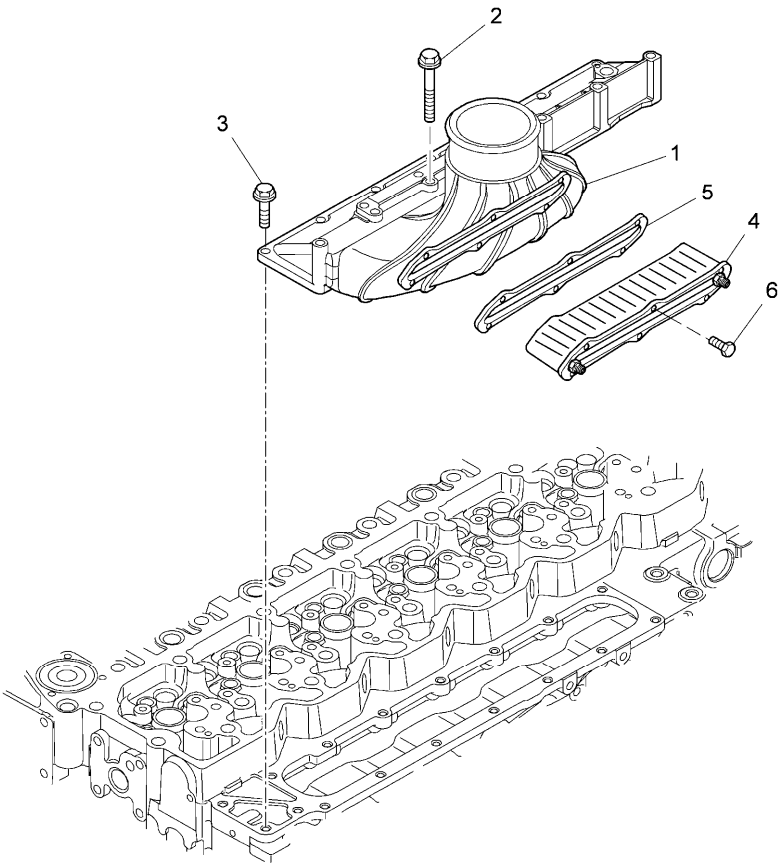

Engine

Xtx tier 3 (2007-2013) - XTX3 - 185

XTX3\00006482.png

A-05
05

A0505

Manifolds - intake

- 1 3689091M1
- 2 3688777M1
- 3 3688850M1 ◀▶ M8x25
- 4 3689105M1
- 5 3689096M1
- 6 714678A1
- ◀▶ Length

Inglese

- 1 Duct
- 2 Screw
- 8 Screw
- 1 Heater
- 1 Gasket
- 6 Bolt