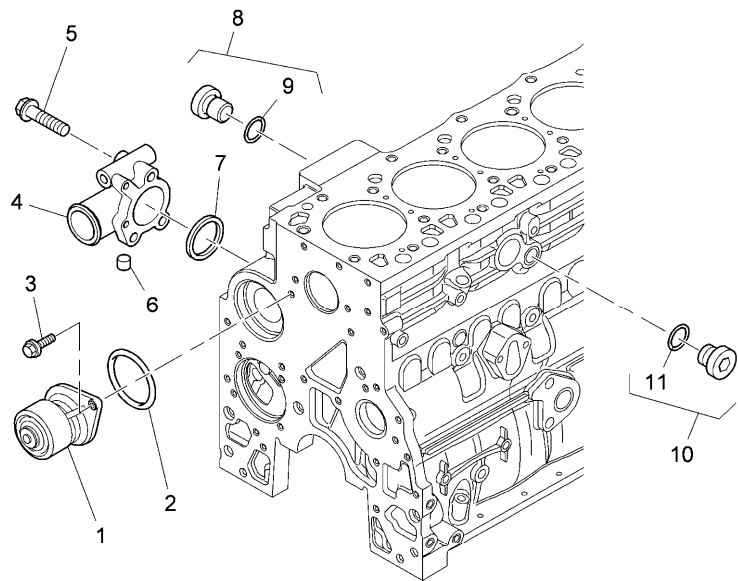

➡ From serial or engine number
➡ Up to serial or engine number
A Flexibility engine
B For market "cee"
C For market "n.a.o."

Engine

Xtx tier 3 (2007-2013) - XTX3 - 185

XTX3\00006476.png

A-05
02

A0502

Water pump

- 1 710239A1
- 2 3689033M1
- 3 3688849M1 ◀▶ M8x25
● 3688856M1(1)
- 4 705259A1
- 5 3688774M2 ◀▶ M10x65
- 6 704784A1
- 7 3689032M1
- 8 3688780M1 ● 704848A1(1)
- 9 3688781M1 ! 8
● 707405A1(1)
- 10 704578A1
- 11 704555A1 ! 10
- ! This is a component of an assembly
- ◀▶ Length
- Replacement

- Inglese
- 1 Pump assy
 - 1 Gasket
 - 2 Screw
 - 1 Elbow assy
 - 3 Screw
 - 1 Plug
 - 1 Ring
 - 1 Plug
 - 1 Ring
 - 1 Plug
 - 1 Washer

Engine

Xtx tier 3 (2007-2013) - XTX3 - 185

XTX3\00006477.png

A-05
03

A0503

Cylinder block cover - camshaft

		Inglese
1	705053A1	1 Housing
2	704999A1	1 Bolt
2	705015A1	2 Bolt
3	3688824M1	2 Dowel
4	705003A1	4 Bolt
5	704910A1	3 Bolt
6	704913A1	1 Cover
7	705003A1	5 Bolt
8	3688853M1	8 Screw
9	3688646M1	1 Ring
		70x100x12.5/16
10	704693A1	2 Dowel
11	3689061M1	1 Shaft
12	3688857M1	1 Dowel
	!	11
	●	705005A1(1)
13	704887A1	1 Gear
14	3688856M1	6 Screw
15	3688818M1	1 Stirrup
16	3688854M1	2 Screw
	●	704931A1(1)
	●	704997A1(2)
17	TBA	3 Loctite
18	707729A1	1 Note plate
19	555-1	2 Bolt
20	705098A1	1 Cover
21	3688824M1	2 Dowel