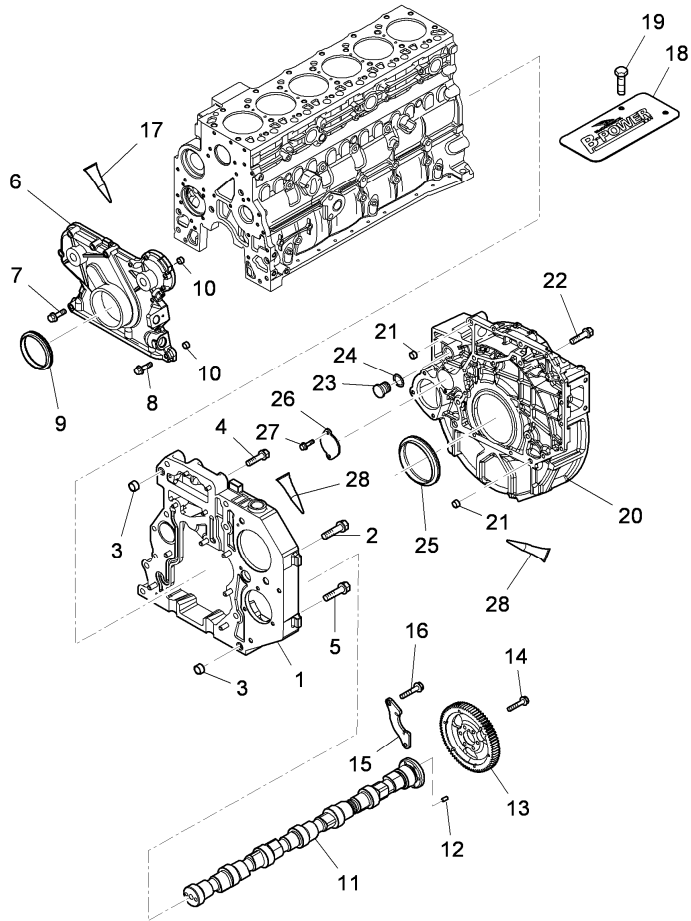

- 1 710239A1
- 2 3689033M1
- 3 3688849M1 ◀▶ M8x25
● 3688856M1(1)
- 4 705259A1
- 5 3688774M2 ◀▶ M10x65
- 6 704784A1
- 7 3689032M1
- 8 3688780M1 ● 704848A1(1)
- 9 3688781M1 ! 8
● 707405A1(1)
- 10 704578A1
- 11 704555A1 ! 10
- ! This is a component of an assembly
- ◀▶ Length
- Replacement

- Inglese
- 1 Pump assy
 - 1 Gasket
 - 2 Screw
 - 1 Elbow assy
 - 3 Screw
 - 1 Plug
 - 1 Ring
 - 1 Plug
 - 1 Ring
 - 1 Plug
 - 1 Washer

Engine

Xtx tier 3 (2007-2013) - XTX3 - 185

XTX3\00006477.png

A-05
03

A0503

Cylinder block cover - camshaft

		Inglese
1	705053A1	1 Housing
2	704999A1	1 Bolt
2	705015A1	2 Bolt
3	3688824M1	2 Dowel
4	705003A1	4 Bolt
5	704910A1	3 Bolt
6	704913A1	1 Cover
7	705003A1	5 Bolt
8	3688853M1	8 Screw
9	3688646M1	1 Ring
		70x100x12.5/16
10	704693A1	2 Dowel
11	3689061M1	1 Shaft
12	3688857M1	1 Dowel
	!	11
	●	705005A1(1)
13	704887A1	1 Gear
14	3688856M1	6 Screw
15	3688818M1	1 Stirrup
16	3688854M1	2 Screw
	●	704931A1(1)
	●	704997A1(2)
17	TBA	3 Loctite
18	707729A1	1 Note plate
19	555-1	2 Bolt
20	705098A1	1 Cover
21	3688824M1	2 Dowel

Xtx tier 3 (2007-2013) - XTX3 - 185

XTX3\00006477.png

A-05
03

A0503

Cylinder block cover - camshaft

Inglese

22	4219091M1			2	Screw
22	705002A1	◄►	M12 x 80 mm	6	Bolt
22	705020A1	◄►	M12 x 80 mm	2	Bolt
22	712165A1	◄►	M10 x 40 mm	10	Bolt
23	704847A1			1	Plug
24	714949A1			1	O-ring
25	3688647M1	●	6514306M1(1) 130x155x12,5	1	Ring
26	704799A1			1	Cover
27	3688854M1	◄►	M8x17	2	Screw
		●	704997A1(2)		