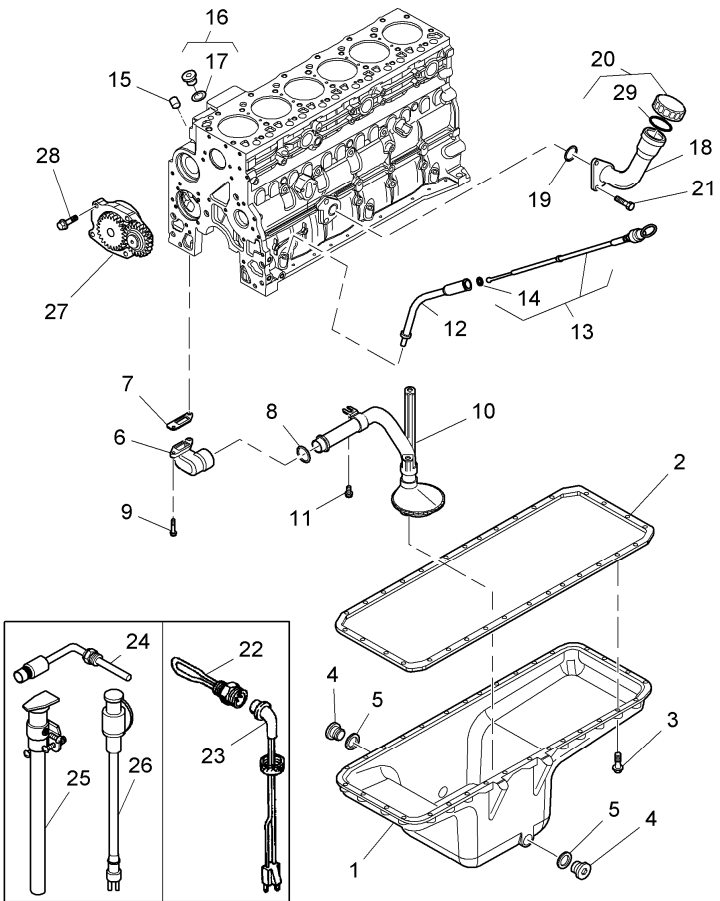

- ◄ M8x30
- 706309A1(32)
- 3688691M1(1)
- 3688997M1(1)
- ◄ M8 x 25 mm
- 709602A1(1)
- ! 13
- ! 16
- ◄ M12x25
- 707366A1(2)
- C

Inglese

- 1 Pan, oil
- 1 Gasket, pan
- 32 Screw
- 2 Plug
- 2 O-ring
- 1 Elbow
- 1 Gasket, pipe
- 1 O-ring
- 2 Bolt
- 1 Strainer
- 1 Bolt
- 1 Pipe
- 1 Rod
- 1 O-ring
- 3 Plug
- 2 Plug
- 1 O-ring
- 1 Filler
- 1 Ring
- 1 Cap
- 2 Screw
- 1 Heater

Engine

Xtx tier 3 (2007-2013) - XTX3 - 185

XTX3\00006489.png

**A-05
09**

A0509

Lubricating oil pump and delivery housing

		Inglese	
23	J905113	◄► 1829 mm	1 Cable
		A	
24	706391A1	C	1 Heater
		B	
25	314722A1	B	1 Harness
26	314723A1	B	1 Cable
27	704933A1	● 6501709M1(1)	1 Pump
28	705012A1		4 Bolt
29	4218634M1	! 20	1 Ring
!	This is a component of an assembly		
◄►	Length		
●	Replacement		
A	For market "n.a.o."		
B	Excluded "n.a.o." market		
C	Transmission oil		

- ! 1
- ! 1
- ◄► M12x130
- ◄► M12x150
- 25,74x8,13x1,27

- N.L.S.(12)
- N.L.S.(12)

- A
- B

Inglese

- 1 Head
- 11 Plug
- 22,5 mm x 1,27 m
- 7 Plug
- 12 Screw
- 14 Screw
- 13 Plug
- 2 Plug
- 2 Plug
- 12 Valve seat
- 12 Valve seat
- 1 Gasket
- 12 Cap
- 12 Cap
- 24 Spring
- 24 Cup
- 48 Cone
- 12 Valve
- 12 Valve
- 1 Coperch.
- 1 Gasket
- 1 Spacer
- 1 Gasket
- 6 Screw