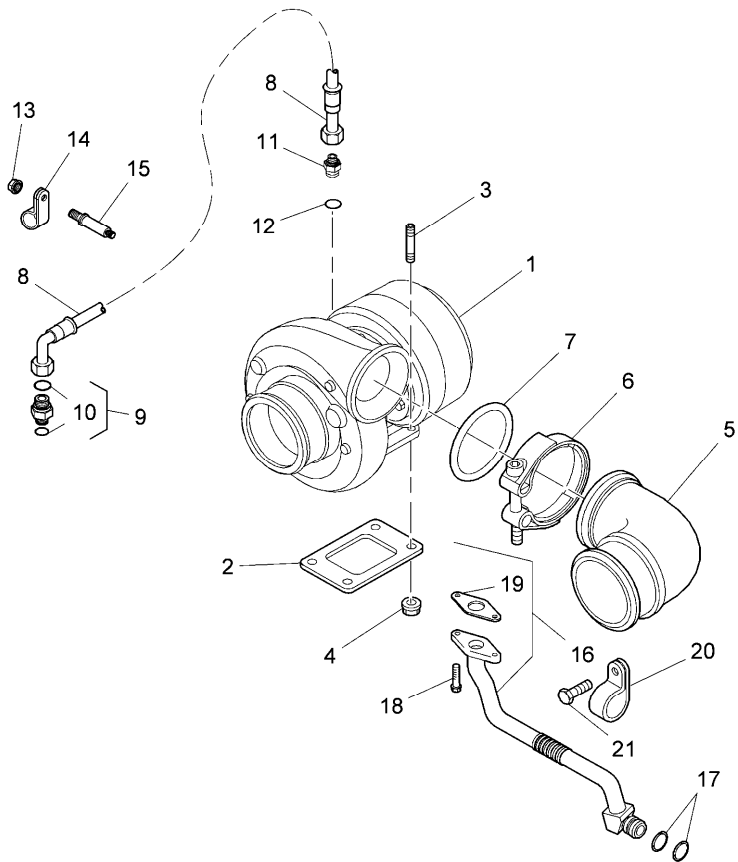

- ◄ Length
- Replacement

Engine

Xtx tier 3 (2007-2013) - XTX3 - 165

XTX3\00006484.png

A-05  
07

A0507

Supercharging system

		Inglese		
1	714716A1	●	3689063M1(1)	1 Turbocharger assy
2	704792A1	●	3688770M1(1)	1 Gasket, manifold
3	705008A1			4 Stud
4	705009A1	●	3688862M1(4)	4 Nut
5	711443A1			1 Elbow
6	3684506M91			1 Collar
7	705010A1			1 O-ring
8	711759A1	●	3689065M1(1)	1 Pipe
9	704793A1			1 Connector
10	707420A1	!	9	1 O-ring
10	707421A1	!	9	1 O-ring
11	TBA			1 Connector
12	TBA			1 O-ring
13	708557A1	●	3688948M1(1)	1 Nut
14	706304A1			1 Clip
15	706318A1	●	3689104M1(1)	1 Screw assy
16	707397A1			1 Pipe
17	706307A1	●	3688995M1(2)	2 O-ring
18	704984A1	◄	M8 x 25 mm	2 Bolt
19	707389A1	!	16	1 Gasket, housing
		●	3688856M1(1)	
		●	36888672M1(1)	
20	704905A1			1 Clip
21	707366A1	◄	M12 x 25 mm	1 Bolt