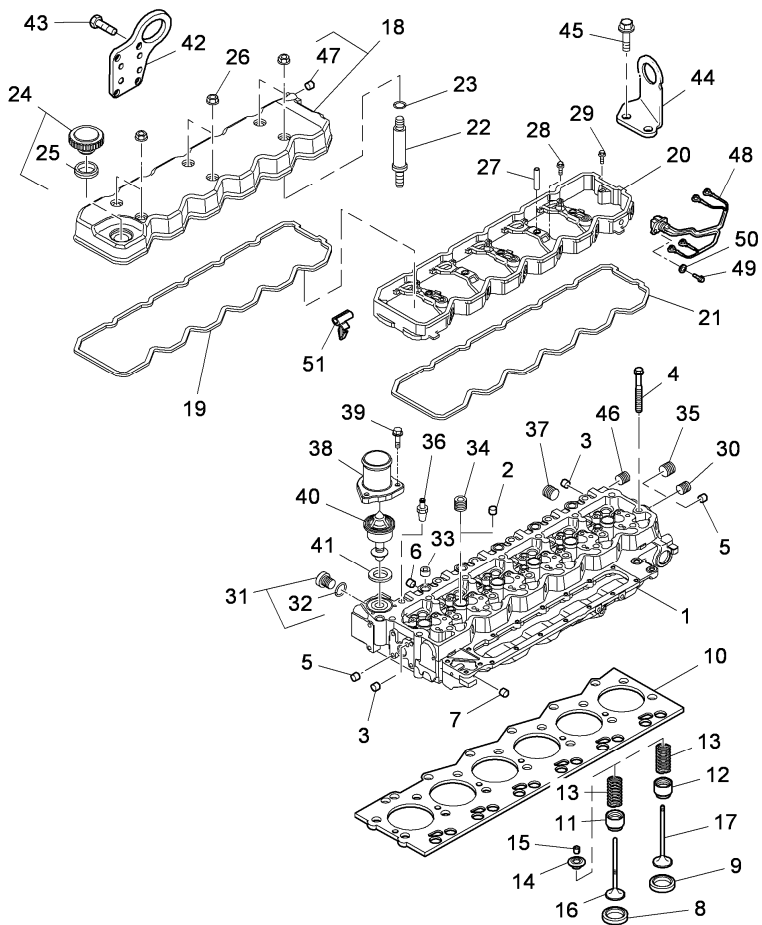

Engine

Xtx tier 3 (2007-2013) - XTX3 - 165

**A-05**  
**10**

A0510

Cylinder head - valve mechanism

XTX3\00006490.png

- 42 704747A1
  - 43 705004A1
  - 44 714717A1
  - 45 704988A1   ● 707366A1(1)
  - 46 704723A1
  - 47 704956A1   ! 18
  - 48 3689025M1
  - 49 3688945M1   ● 704572A1(3)
  - 50 3688950M1   ● 707347A1(3)
  - 51 3689037M1   ● 705197A1(6)
- ! This is a component of an assembly  
 ◄ Length  
 ● Replacement

**Inglese**

- 1 Hook
- 4 Bolt
- 1 Hook
- 2 Bolt
- 1 Plug
- 1 Plug
- 3 Cable
- 3 Screw
- 3 Lock washer
- 6 Spring

Engine

Xtx tier 3 (2007-2013) - XTX3 - 165

XTX3\00006493.png

**A-05**  
**11**

A0511

Cylinder head - valve mechanism