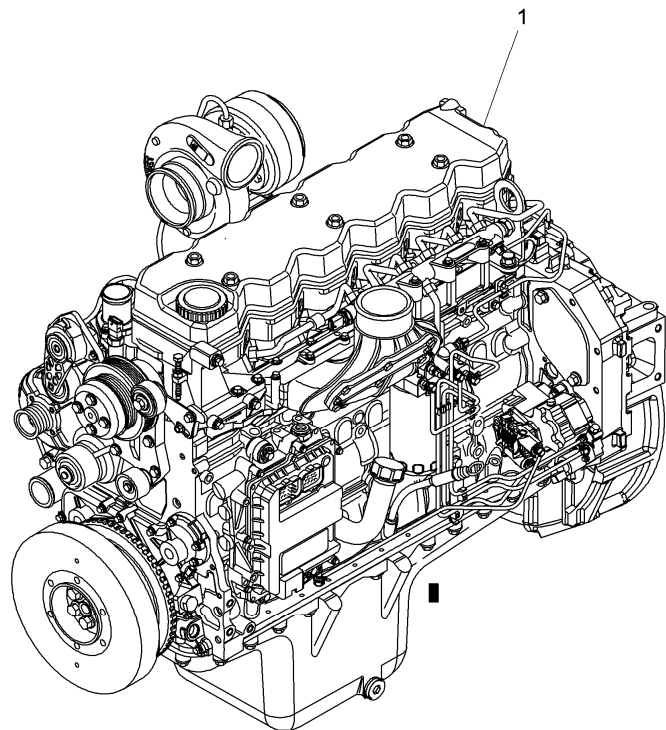

Engine

Xtx tier 3 (2007-2013) - XTX3 - 165

XTX3\00006475.png

A-05  
01

A0501

Engine assembly

		Inglese	
1	6507293M91 ➔	N14131 123 kw	1 Engine
1	6511068M91	123 kw	1 Engine
	A		
	B		
	C		
1	713018A1 ➔	N14130 ● 3691576M91(1), 6507293M91(1) 123 kw	1 Engine

A-05  
02

A0502

Water pump

		Inglese
1	710239A1	1 Pump assy
2	707445A1	1 Seal
3	704984A1	2 Bolt
		● 3688856M1(1)
4	705259A1	1 Elbow assy
5	704801A1	3 Bolt
		● 3688774M2(1)
6	704784A1	1 Plug
7	707367A1	2 Seal
8	704850A1	1 Plug
9	707405A1	1 O-ring
		! 8
10	704578A1	1 Plug
11	704555A1	1 Washer
		! 10
! This is a component of an assembly		
◄ Length		
● Replacement		