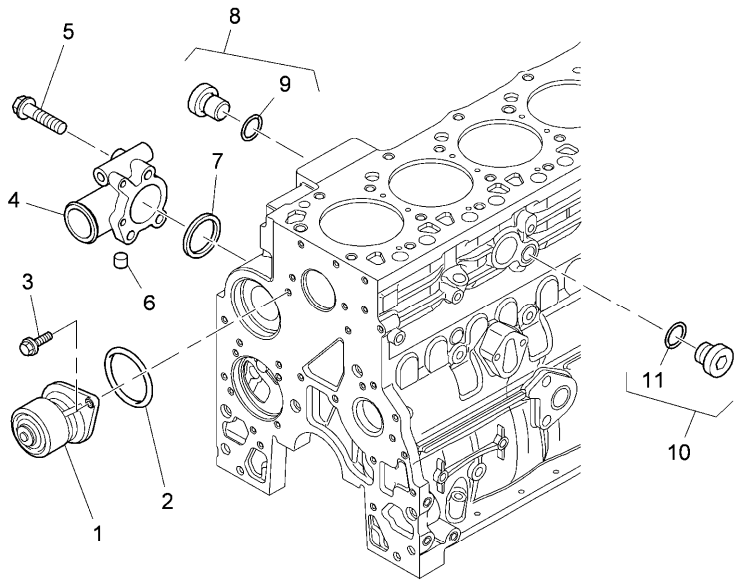

A-05  
02

A0502

Water pump

		Inglese
1	710239A1	1 Pump assy
2	707445A1	1 Seal
3	704984A1	2 Bolt
		● 3688856M1(1)
4	705259A1	1 Elbow assy
5	704801A1	3 Bolt
		● 3688774M2(1)
6	704784A1	1 Plug
7	707367A1	2 Seal
8	704850A1	1 Plug
9	707405A1	1 O-ring
		! 8
10	704578A1	1 Plug
11	704555A1	1 Washer
		! 10
! This is a component of an assembly		
◄ Length		
● Replacement		