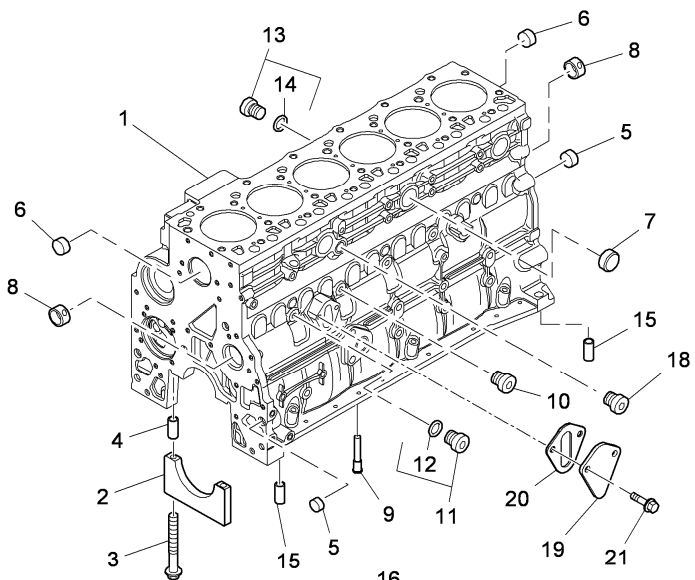

C

Engine

Xtx tier 3 (2007-2013) - XTX3 - 165

A-05  
12

A0512

Cylinder block

XTX3\00006495.png

		Inglese
23	J905113	1829 mm
	◆	1 Cable
	A	
24	706389A1	
	B	1 Heater
	C	
25	314722A1	
	B	1 Harness
26	314723A1	
	B	1 Cable
27	3009193X1	M8x20
	◆	2 Screw
	A	
28	713174A1	
		6 Nozzle
29	289862C1	
	B	3 Clamp
30	390995X1	
	B	1 Nut
31	893-16005	
	B	2 Washer
! This is a component of an assembly		
◆ Length		
● Replacement		
A For market "n.a.o."		
B Excluded "n.a.o." market		
C Water		