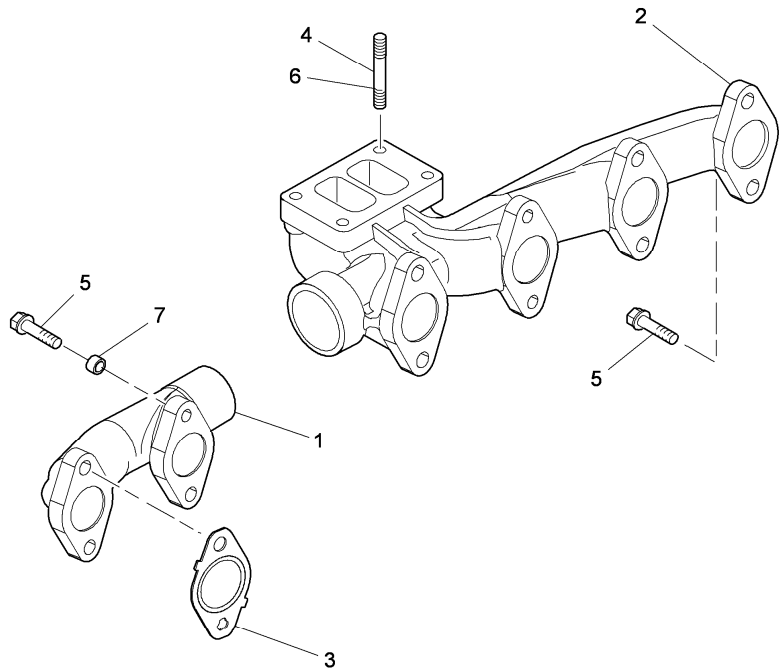

Inglese

Engine

Xtx tier 3 (2007-2013) - XTX3 - 165

XTX3\00006483.png

A-05  
06

A0506

Manifold - exhaust

- |   |          |   |               |         |    |                  |
|---|----------|---|---------------|---------|----|------------------|
| 1 | 704658A1 |   |               | Inglese | 1  | Manifold         |
| 2 | 710628A1 | ● | 3689068M1(1)  |         | 1  | Manifold         |
| 3 | 707350A1 | ● | 3689062M1(1)  |         | 6  | Gasket, manifold |
| 4 | 705008A1 |   |               |         | 3  | Stud             |
| 5 | 715346A1 | ● | 3689072M1(12) |         | 12 | Bolt             |
| 6 | 714682A1 | ◄ | M10 x 35 mm   |         | 1  | Stud             |
|   |          | ● | 3688946M1(1)  |         |    |                  |

- ◄ Length
- Replacement

Engine

Xtx tier 3 (2007-2013) - XTX3 - 165

XTX3\00006484.png

A-05  
07

A0507

Supercharging system

		Inglese		
1	714716A1	●	3689063M1(1)	1 Turbocharger assy
2	704792A1	●	3688770M1(1)	1 Gasket, manifold
3	705008A1			4 Stud
4	705009A1	●	3688862M1(4)	4 Nut
5	711443A1			1 Elbow
6	3684506M91			1 Collar
7	705010A1			1 O-ring
8	711759A1	●	3689065M1(1)	1 Pipe
9	704793A1			1 Connector
10	707420A1	!	9	1 O-ring
10	707421A1	!	9	1 O-ring
11	TBA			1 Connector
12	TBA			1 O-ring
13	708557A1	●	3688948M1(1)	1 Nut
14	706304A1			1 Clip
15	706318A1	●	3689104M1(1)	1 Screw assy
16	707397A1			1 Pipe
17	706307A1	●	3688995M1(2)	2 O-ring
18	704984A1	◄	M8 x 25 mm	2 Bolt
19	707389A1	!	16	1 Gasket, housing
		●	3688856M1(1)	
		●	36888672M1(1)	
20	704905A1			1 Clip
21	707366A1	◄	M12 x 25 mm	1 Bolt