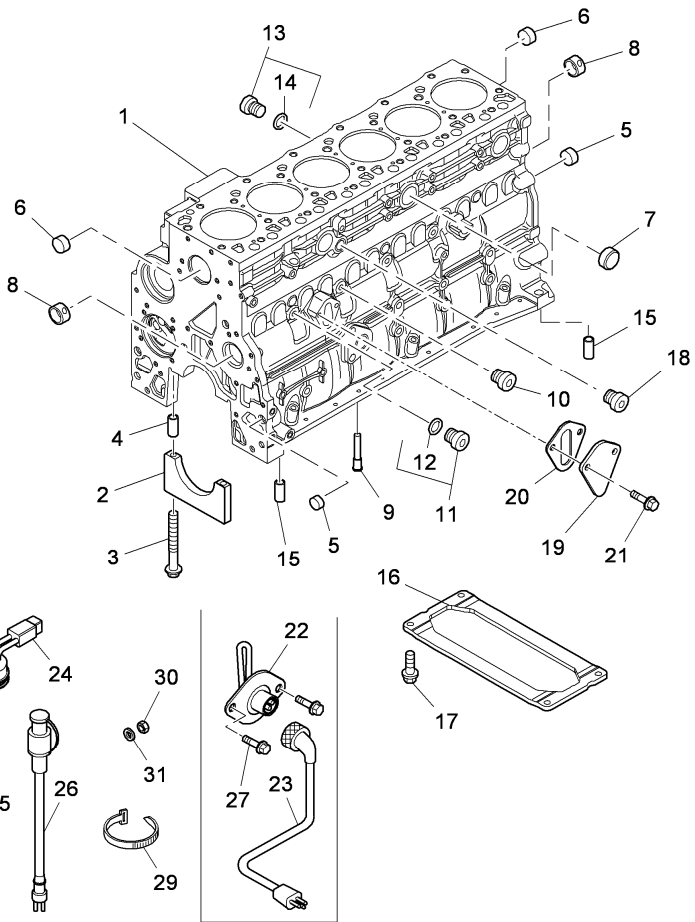

Engine

Xtx tier 3 (2007-2013) - XTX3 - 165

XTX3\00006495.png

A-05
12

A0512

Cylinder block

Inglese

1	713176A1	●	N.L.S.(1)	1	Block assy
2	NSS	!	1	1	Cap
3	704696A1	◄	M12 x 120 mm	14	Bolt
		!	1		
4	704983A1	!	1	14	Dowel
5	704765A1	!	1	2	Plug
6	704764A1	!	1	6	Plug
7	704823A1	!	1	3	Plug
8	704766A1	!	1	2	Bearing, needle
		●	3688759M1(2)		
9	704885A1			6	Plug
10	704866A1			2	Plug
11	704980A1			2	Plug
12	707419A1	!	11	1	O-ring
13	704850A1	●	704848A1(1)	2	Plug
14	707405A1	!	13	1	O-ring
15	704770A1	●	3688760M1(2)	2	Dowel
16	705218A1			1	Plate
17	704985A1	◄	M10 x 25 mm	4	Bolt
18	704870A1			1	Plug
19	704911A1			1	Cover
20	704684A1			1	Gasket, cover
21	710625A1	◄	M8 x 20 mm	2	Bolt
22	706388A1	A		1	Heater

C