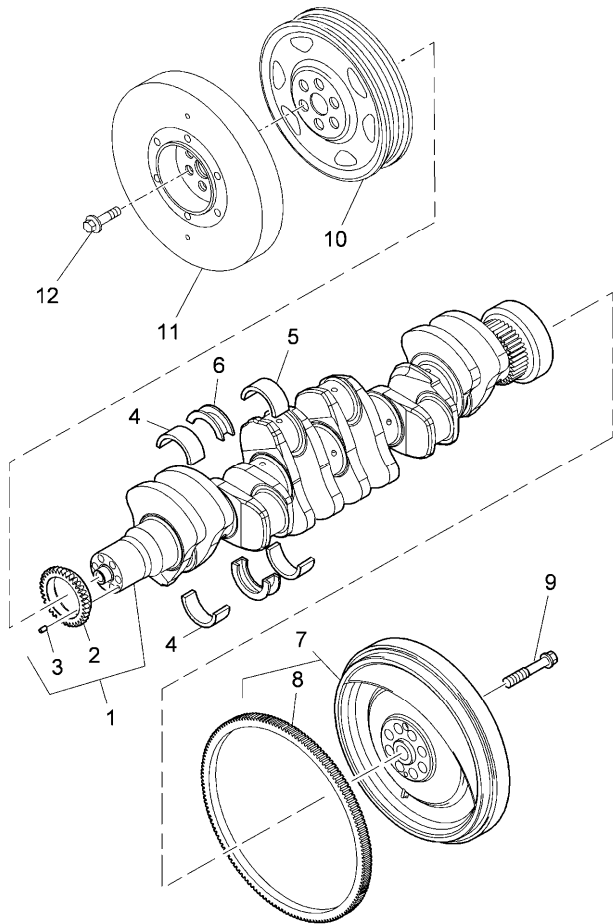

Engine

Xtx tier 3 (2007-2013) - XTX3 - 165

XTX3\00006496.png

A-05
13

A0513

Crankshaft

		Inglese	
1	705157A1	● 705157A2(1)	1 Crankshaft assy
2	704730A1	! 1	1 Gear
3	704992A1	! 1	1 Dowel
4	706288A1	● 3688880M1(6) Di serie	6 Bearing, con. rod
4	715347A1	-0,25	6 Bearing, con. rod
4	715348A1	-0.5	6 Bearing, con. rod
5	714683A1	● 3688637M1(6) Di serie	6 Bearing, crankshaft
5	714684A1	● 3688638M1(6) -0.25 Minorazione 0.25 m	6 Bearing, crankshaft
5	714685A1	-0.5 Minorazione 0.5 m	6 Bearing, crankshaft
6	714098A1	-0.5 Minorazione 0.5 m	1 Bearing, thrust
6	714099A1	● 3688634M1(1) Di serie	1 Bearing, thrust
6	714100A1	● 3688635M1(1) -0.25 Minorazione 0.25 m	1 Bearing, thrust
7	705228A1		1 Flywheel
8	705069A1	! 7 ● N.L.S.(1)	1 Gear
9	704752A1		8 Bolt
10	704899A1		1 Pulley