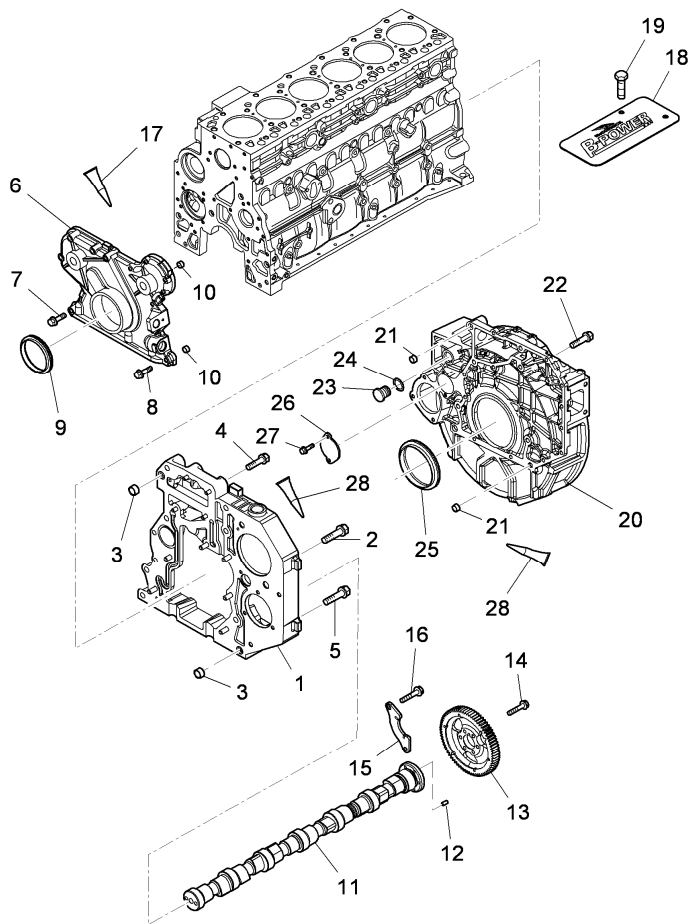

A-05  
02

A0502

Water pump

		Inglese
1	710239A1	1 Pump assy
2	707445A1	1 Seal
3	704984A1	2 Bolt
		● 3688856M1(1)
4	705259A1	1 Elbow assy
5	704801A1	3 Bolt
		● 3688774M2(1)
6	704784A1	1 Plug
7	707367A1	2 Seal
8	704850A1	1 Plug
9	707405A1	1 O-ring
		! 8
10	704578A1	1 Plug
11	704555A1	1 Washer
		! 10
! This is a component of an assembly		
◄ Length		
● Replacement		

Engine

Xtx tier 3 (2007-2013) - XTX3 - 165

XTX3\00006477.png

A-05  
03

A0503

Cylinder block cover - camshaft

		Inglese
1	705053A1	1 Housing
2	704999A1	1 Bolt
2	705015A1	2 Bolt
3	704983A1	2 Dowel
4	705003A1	4 Bolt
5	704910A1	3 Bolt
6	704913A1	A
7	705003A1	5 Bolt
8	704995A1	8 Bolt
9	704686A1	1 Seal
10	704693A1	2 Dowel
11	714686A1	1 Camshaft
12	705005A1	1 Dowel
13	704887A1	1 Gear
14	705004A1	6 Bolt
15	704931A1	1 Yoke
16	704997A1	2 Bolt
17	TBA	3 Loctite
18	707729A1	1 Note plate
19	555-1	2 Bolt
20	705098A1	C
21	704983A1	2 Dowel
22	705002A1	6 Bolt
22	705020A1	2 Bolt

Engine

Xtx tier 3 (2007-2013) - XTX3 - 165

XTX3\00006477.png

A-05  
03

A0503

Cylinder block cover - camshaft

Inglese

22	712165A1	◄►	M10 x 40 mm	8	Bolt
22	712166A1	●	4219091M1(0)	0	Bolt
23	704847A1			1	Plug
24	714949A1			1	O-ring
25	704687A1	●	6514306M1(1)	1	Seal
26	704799A1			1	Cover
27	704997A1	◄►	M8 x 17 mm	2	Bolt

- ◄► Length
- Replacement
- A Front
- C Flywheel

Engine

Xtx tier 3 (2007-2013) - XTX3 - 165

XTX3\00006478.png

A-05  
04

A0504

Vent and airing

- 1 704935A1
  - 2 704939A1
  - 3 704940A1
  - 4 704937A1
  - 5 704936A1
  - 6 704728A1
  - 7 705029A1
  - 8 707341A1
  - 9 705062A1 ! 7
  - 10 704962A1 ! 7
  - 3688996M1(1)
  - 11 714673A1
  - 12 714672A1
  - 13 704960A1
  - 14 705021A1
  - 15 3551942M1
  - 16 714463A1 ◀▶ 760 mm
- ! This is a component of an assembly  
 ▶ Length  
 ● Replacement