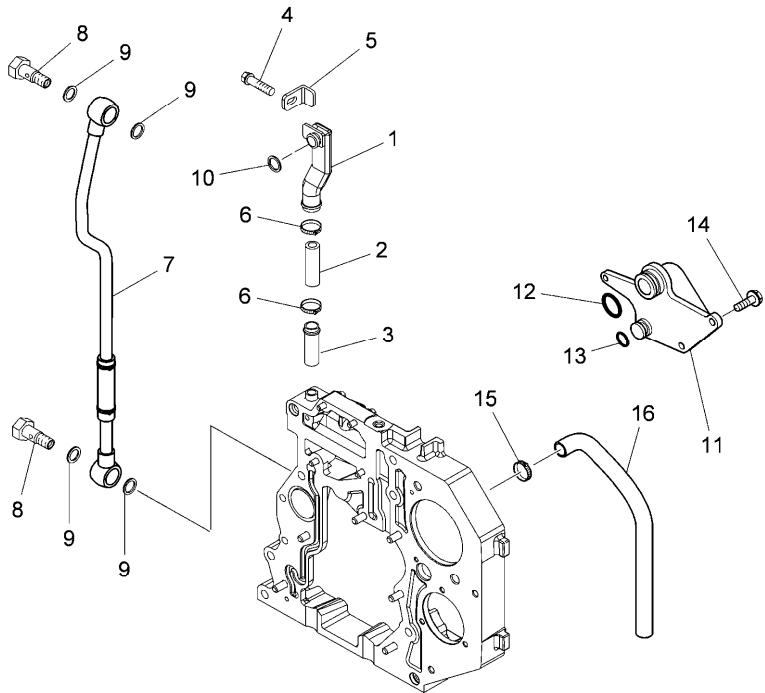

A-05  
02

A0502

Water pump

		Inglese
1	710239A1	1 Pump assy
2	707445A1	1 Seal
3	704984A1	2 Bolt
		● 3688856M1(1)
4	705259A1	1 Elbow assy
5	704801A1	3 Bolt
		● 3688774M2(1)
6	704784A1	1 Plug
7	707367A1	2 Seal
8	704850A1	1 Plug
9	707405A1	1 O-ring
		! 8
10	704578A1	1 Plug
11	704555A1	1 Washer
		! 10
! This is a component of an assembly		
◄ Length		
● Replacement		

Engine

Xtx tier 3 (2007-2013) - XTX3 - 165

XTX3\00006477.png

A-05  
03

A0503

Cylinder block cover - camshaft

Inglese

22	712165A1	◄►	M10 x 40 mm	8	Bolt
22	712166A1	●	4219091M1(0)	0	Bolt
23	704847A1			1	Plug
24	714949A1			1	O-ring
25	704687A1	●	6514306M1(1)	1	Seal
26	704799A1			1	Cover
27	704997A1	◄►	M8 x 17 mm	2	Bolt

- ◄► Length
- Replacement
- A Front
- C Flywheel

Engine

Xtx tier 3 (2007-2013) - XTX3 - 165

XTX3\00006478.png

A-05  
04

A0504

Vent and airing

- 1 704935A1
  - 2 704939A1
  - 3 704940A1
  - 4 704937A1
  - 5 704936A1
  - 6 704728A1
  - 7 705029A1
  - 8 707341A1
  - 9 705062A1 ! 7
  - 10 704962A1 ! 7
  - 3688996M1(1)
  - 11 714673A1
  - 12 714672A1
  - 13 704960A1
  - 14 705021A1
  - 15 3551942M1
  - 16 714463A1 ◀▶ 760 mm
- ! This is a component of an assembly  
 ▶ Length  
 ● Replacement

Inglese

- 1 Pipe
- 1 Tube
- 1 Connector
- 1 Bolt
- 1 Retainer
- 2 Clip
- 1 Tube assy
- 2 Bolt, banjo
- 4 Seal
- 1 Seal
- 1 Breather
- 1 O-ring
- 1 Seal
- 3 Bolt
- 1 Clamp
- 1 Hose

Engine

Xtx tier 3 (2007-2013) - XTX3 - 165