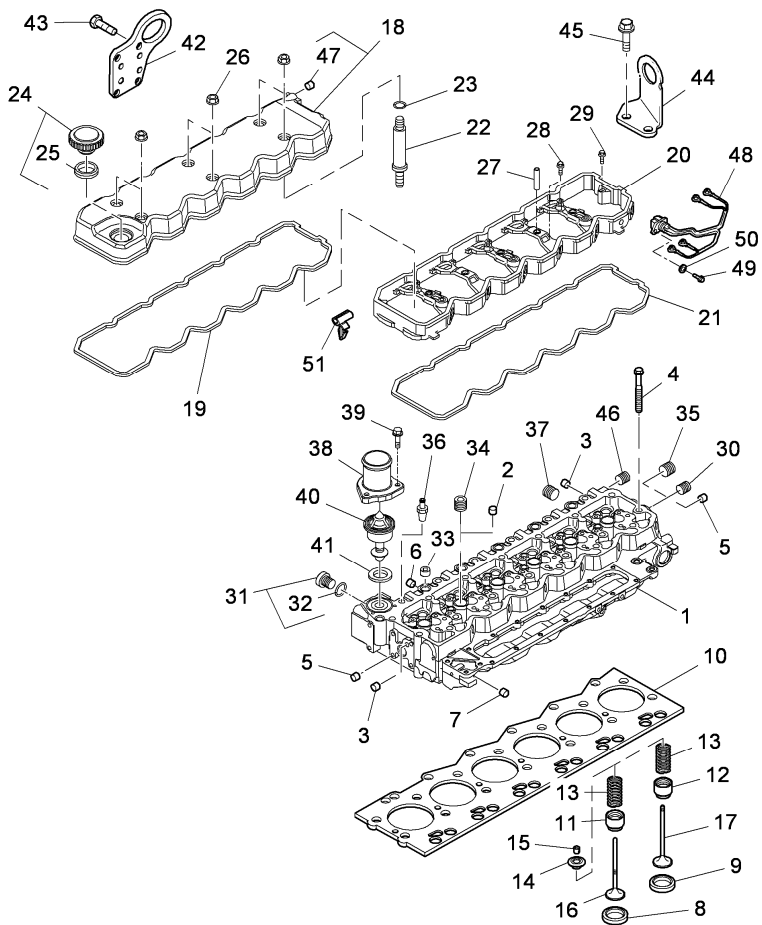

- ◄ M8 x 30 mm
- 3688691M1(1)
- 3688997M1(1)
- ◄ M8 x 25 mm
- ! 13
- 709602A1(1)
- ! 13
- ! 16
- ◄ M12 x 25 mm
- A
- ◄ 1829 mm
- A

Inglese

- 1 Pan, oil
- 1 Gasket, pan
- 32 Bolt
- 2 Plug
- 2 O-ring
- 1 Elbow
- 1 Gasket, pipe
- 1 O-ring
- 2 Bolt
- 1 Strainer
- 1 Bolt
- 1 Pipe
- 1 Dipstick
- 1 O-ring
- 3 Plug
- 2 Plug
- 1 O-ring
- 1 Filler
- 1 O-ring
- 1 Cap
- 2 Bolt
- 1 Heater
- 1 Cable

Inglese

1	Heater
1	Harness
1	Cable
1	Pump
4	Bolt
1	O-ring

- ! This is a component of an assembly
- ◄ Length
- Replacement
- A For market "n.a.o."
- B Excluded "n.a.o." market

Engine

Xtx tier 3 (2007-2013) - XTX3 - 165

XTX3\00006490.png

A-05  
10

A0510

Cylinder head - valve mechanism

		Inglese	
1	709608A1	●	3688621M1(1) 1 Head assy
2	704790A1	!	1 11 Plug
3	704853A1	!	1 7 Plug
4	704691A1	◄►	M12 x 130 mm 12 Bolt
4	704692A1	◄►	M12 x 150 mm 14 Bolt
5	704789A1	●	3688651M1(12) 13 Plug
6	704855A1	!	1 3688652M1(14) 2 Plug
7	704854A1	!	1 3688768M1(13) 2 Plug
8	704729A1	●	3688794M1(2) 12 Insert
9	704729A1	!	1 N.L.S.(1) 12 Insert
10	707376A1	●	N.L.S.(1) 1 Gasket, cyl. head
11	704665A1	●	3688616M1(1) 12 Cap
12	704665A1	●	3688622M1(12) 12 Cap
13	704781A1	●	3688622M1(12) 24 Spring
14	704782A1	●	3688765M1(24) 24 Cap
15	705006A1	●	3688766M1(24) 48 Cone assy
16	704771A1	●	3688858M1(48) 12 Valve, exhaust
17	704772A1	●	3688761M1(12) 12 Valve, intake
18	704881A1	●	3688762M1(12) 1 Cover assy