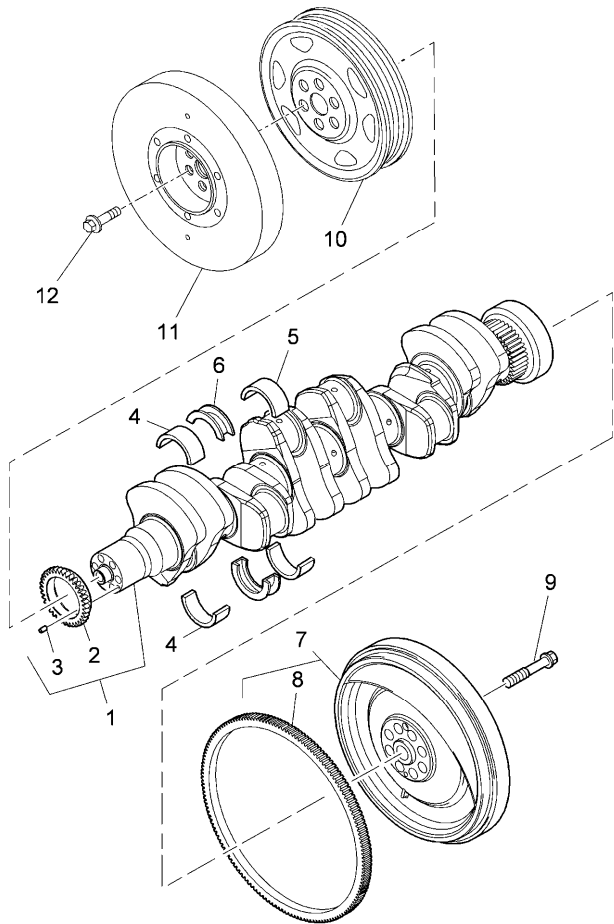

Engine

Xtx tier 3 (2007-2013) - XTX3 - 165

XTX3\00006496.png

A-05
13

A0513

Crankshaft

Inglese

11 704720A1

1 Damper

12 704718A1

6 Screw

! This is a component of an assembly

● Replacement