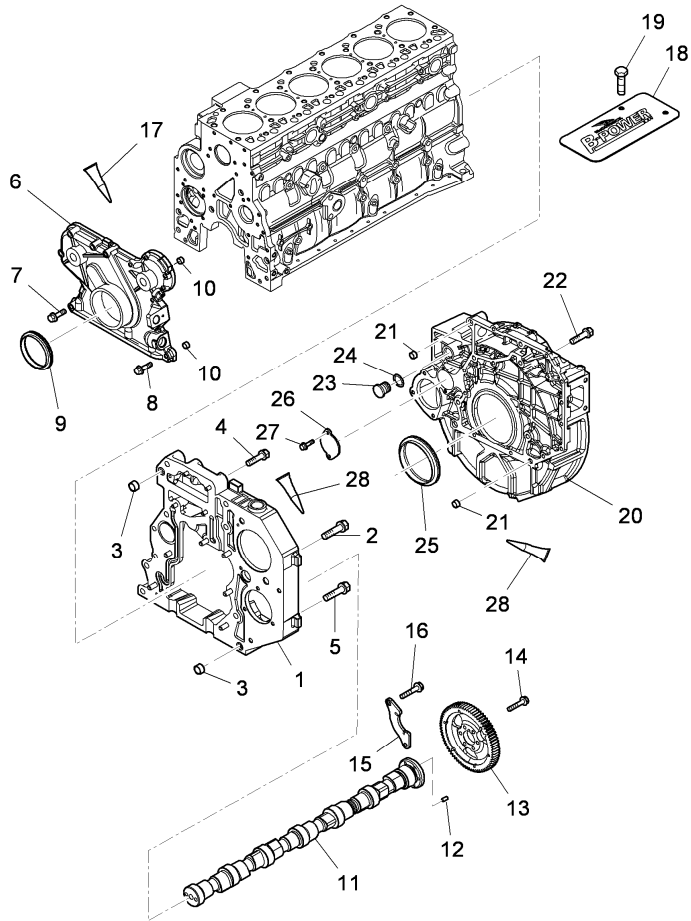

A-05  
02

A0502

Water pump

		Inglese
1	710239A1	1 Pump assy
2	707445A1	1 Seal
3	704984A1	2 Bolt
		● 3688856M1(1)
4	705259A1	1 Elbow assy
5	704801A1	3 Bolt
		● 3688774M2(1)
6	704784A1	1 Plug
7	707367A1	2 Seal
8	704850A1	1 Plug
9	707405A1	1 O-ring
		! 8
10	704578A1	1 Plug
11	704555A1	1 Washer
		! 10
! This is a component of an assembly		
◄ Length		
● Replacement		

Engine

Xtx tier 3 (2007-2013) - XTX3 - 165

XTX3\00006477.png

A-05  
03

A0503

Cylinder block cover - camshaft

		Inglese
1	705053A1	1 Housing
2	704999A1	1 Bolt
2	705015A1	2 Bolt
3	704983A1	2 Dowel
4	705003A1	4 Bolt
5	704910A1	3 Bolt
6	704913A1	A
7	705003A1	5 Bolt
8	704995A1	8 Bolt
9	704686A1	1 Seal
10	704693A1	2 Dowel
11	714686A1	1 Camshaft
12	705005A1	1 Dowel
13	704887A1	1 Gear
14	705004A1	6 Bolt
15	704931A1	1 Yoke
16	704997A1	2 Bolt
17	TBA	3 Loctite
18	707729A1	1 Note plate
19	555-1	2 Bolt
20	705098A1	C
21	704983A1	2 Dowel
22	705002A1	6 Bolt
22	705020A1	2 Bolt

Engine

Xtx tier 3 (2007-2013) - XTX3 - 165

XTX3\00006477.png

A-05  
03

A0503

Cylinder block cover - camshaft

Inglese

22	712165A1	◄►	M10 x 40 mm	8	Bolt
22	712166A1	●	4219091M1(0)	0	Bolt
23	704847A1			1	Plug
24	714949A1			1	O-ring
25	704687A1	●	6514306M1(1)	1	Seal
26	704799A1			1	Cover
27	704997A1	◄►	M8 x 17 mm	2	Bolt