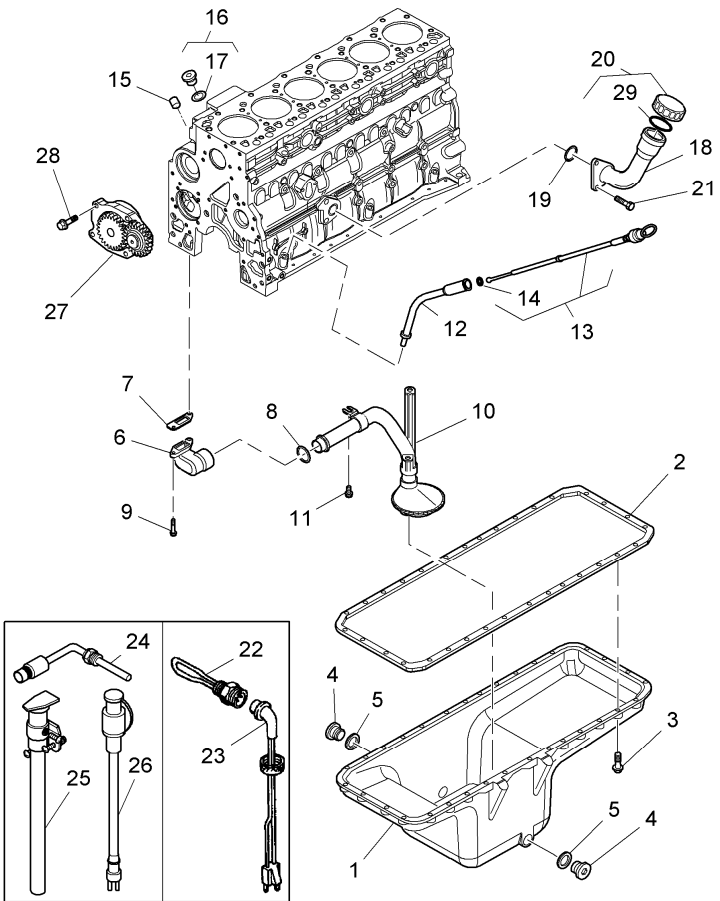

Engine

Xtx tier 3 (2007-2013) - XTX3 - 165

XTX3\00006489.png

A-05
09

A0509

Lubricating oil pump and delivery housing

24	706391A1	B	
25	314722A1	B	
26	314723A1	B	
27	704933A1	●	6501709M1(1)
28	705012A1		
29	713806A1	!	20

Inglese

1	Heater
1	Harness
1	Cable
1	Pump
4	Bolt
1	O-ring

- ! This is a component of an assembly
- ◄ Length
- Replacement
- A For market "n.a.o."
- B Excluded "n.a.o." market