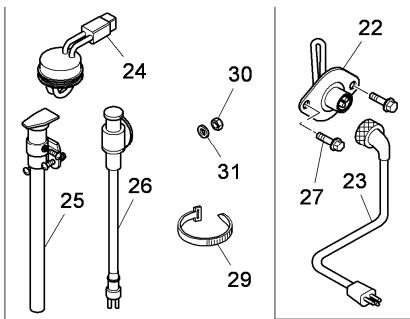

C

Engine

Xtx tier 3 (2007-2013) - XTX3 - 165

A-05  
12

A0512

Cylinder block

XTX3\00006495.png

		Inglese
23	J905113	1829 mm
	◆	1 Cable
	A	
24	706389A1	
	B	1 Heater
	C	
25	314722A1	
	B	1 Harness
26	314723A1	
	B	1 Cable
27	3009193X1	M8x20
	◆	2 Screw
	A	
28	713174A1	
		6 Nozzle
29	289862C1	
	B	3 Clamp
30	390995X1	
	B	1 Nut
31	893-16005	
	B	2 Washer
! This is a component of an assembly		
◆ Length		
● Replacement		
A For market "n.a.o."		
B Excluded "n.a.o." market		
C Water		