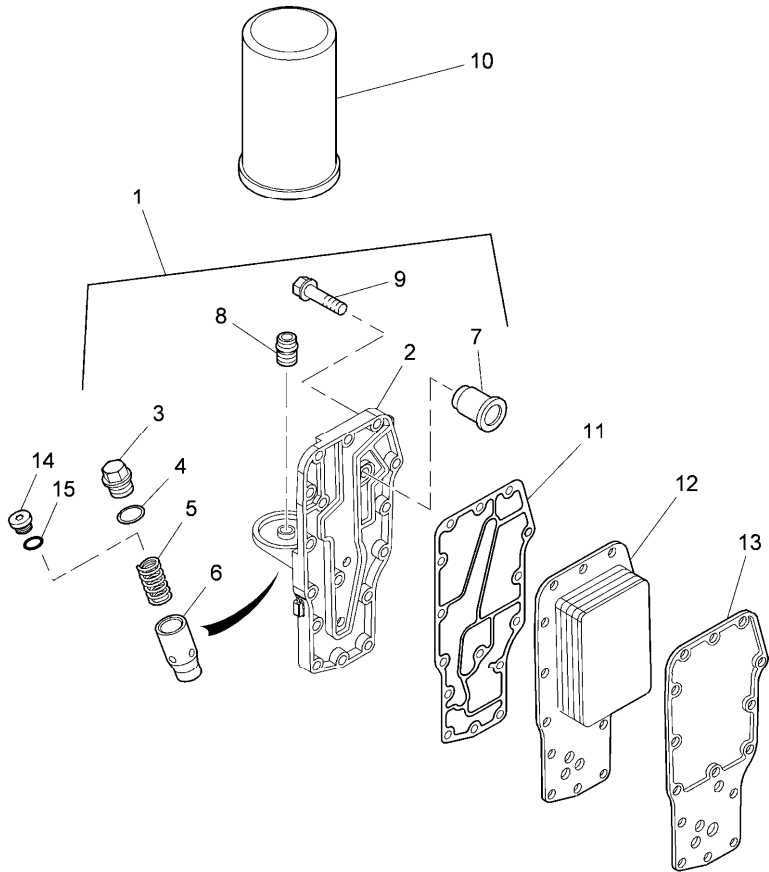

Engine

Xtx tier 3 (2007-2013) - XTX3 - 145

XTX3\00006487.png

A-05
08

A0508

Oil filter and cooler

- Replacement
- A Not illustrated