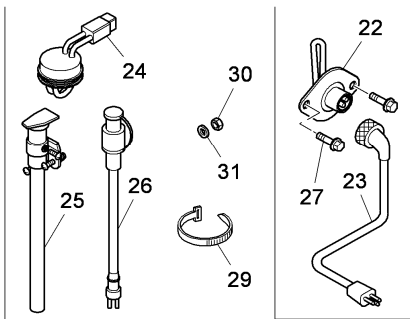

**Inglese**

- 1 Hook
- 4 Bolt
- 1 Hook
- 2 Bolt
- 1 Plug
- 1 Plug
- 3 Cable
- 3 Screw
- 3 Lock washer
- 6 Spring

Engine

Xtx tier 3 (2007-2013) - XTX3 - 145

XTX3\00006493.png

**A-05**  
**11**

A0511

Cylinder head - valve mechanism

C

Engine

Xtx tier 3 (2007-2013) - XTX3 - 145

A-05  
12

A0512

Cylinder block

XTX3\00006495.png

		Inglese
23	J905113	1 Cable
	◀▶ 1829 mm	
	A	
24	706389A1	1 Heater
	B	
	C	
25	314722A1	1 Harness
	B	
26	314723A1	1 Cable
	B	
27	3009193X1	2 Screw
	◀▶ M8x20	
	A	
28	713174A1	6 Nozzle
29	289862C1	3 Clamp
	B	
30	390995X1	1 Nut
	B	
31	893-16005	2 Washer
	B	
!	This is a component of an assembly	
◀▶	Length	
●	Replacement	
A	For market "n.a.o."	
B	Excluded "n.a.o." market	
C	Water	