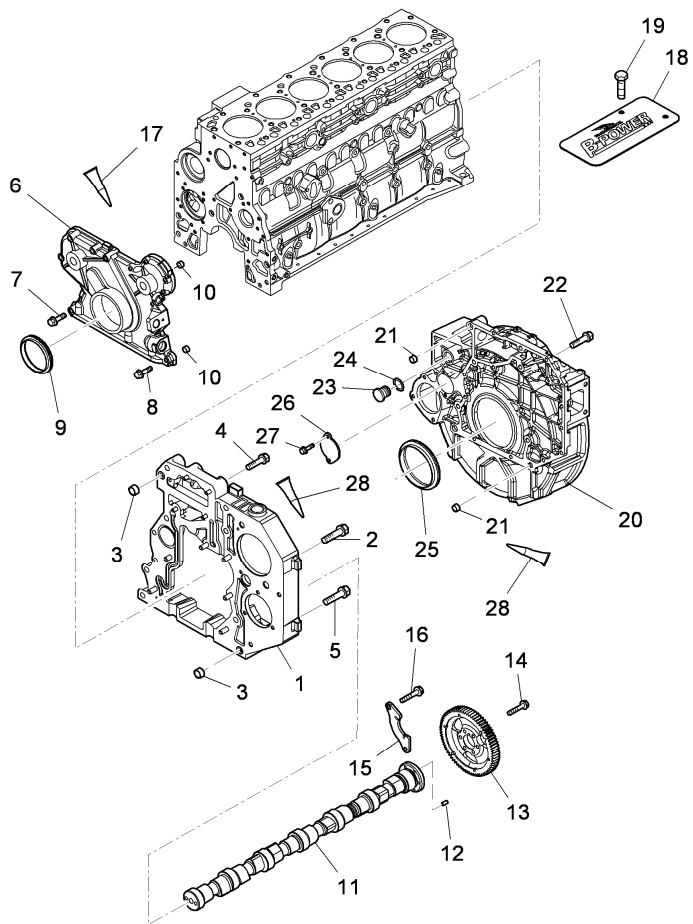

A0502

Water pump

		Inglese
1	710239A1	1 Pump assy
2	707445A1	1 Seal
3	704984A1	2 Bolt
		● 3688856M1(1)
4	705259A1	1 Elbow assy
5	704801A1	3 Bolt
		● 3688774M2(1)
6	704784A1	1 Plug
7	707367A1	2 Seal
8	704850A1	1 Plug
9	707405A1	1 O-ring
		! 8
10	704578A1	1 Plug
11	704555A1	1 Washer
		! 10
! This is a component of an assembly		
◄ Length		
● Replacement		

Engine

Xtx tier 3 (2007-2013) - XTX3 - 145

XTX3\00006477.png

A-05  
03

A0503

Cylinder block cover - camshaft

Inglese

22	712165A1	◄►	M10 x 40 mm	8	Bolt
22	712166A1	●	4219091M1(0)	0	Bolt
23	704847A1			1	Plug
24	714949A1			1	O-ring
25	704687A1	●	6514306M1(1)	1	Seal
26	704799A1			1	Cover
27	704997A1	◄►	M8 x 17 mm	2	Bolt

- ◄► Length
- Replacement
- A Front
- C Flywheel

Engine

Xtx tier 3 (2007-2013) - XTX3 - 145

XTX3\00006478.png

A-05  
04

A0504

Vent and airing

- 1 704935A1
  - 2 704939A1
  - 3 704940A1
  - 4 704937A1
  - 5 704936A1
  - 6 704728A1
  - 7 705029A1
  - 8 707341A1
  - 9 705062A1 ! 7
  - 10 704962A1 ! 7
  - 3688996M1(1)
  - 11 714673A1
  - 12 714672A1
  - 13 704960A1
  - 14 705021A1
  - 15 3551942M1
  - 16 714463A1 ◀▶ 760 mm
- ! This is a component of an assembly  
 ▶ Length  
 ● Replacement