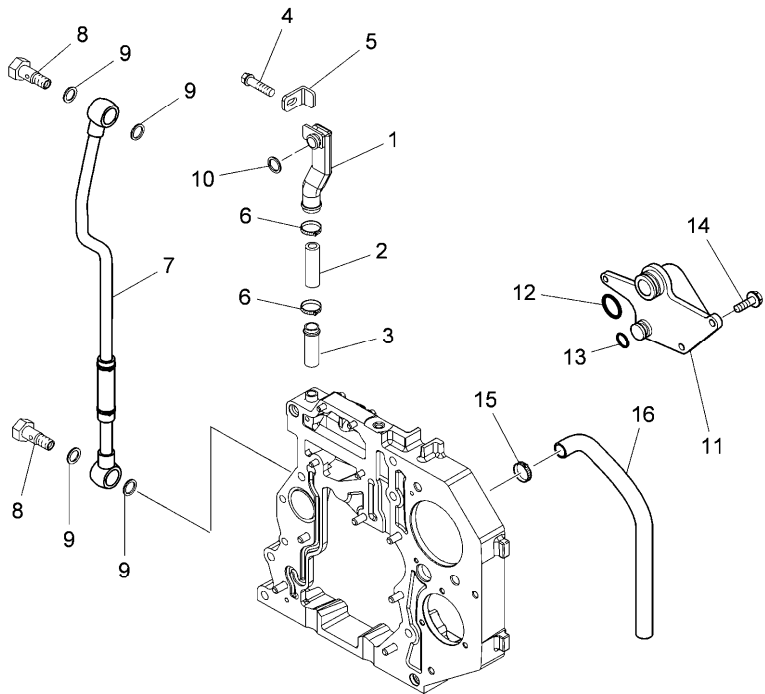

Engine

Xtx tier 3 (2007-2013) - XTX3 - 145

XTX3\00006477.png

A-05  
03

A0503

Cylinder block cover - camshaft

Inglese

22	712165A1	◄►	M10 x 40 mm	8	Bolt
22	712166A1	●	4219091M1(0)	0	Bolt
23	704847A1			1	Plug
24	714949A1			1	O-ring
25	704687A1	●	6514306M1(1)	1	Seal
26	704799A1			1	Cover
27	704997A1	◄►	M8 x 17 mm	2	Bolt

- ◄► Length
- Replacement
- A Front
- C Flywheel

Engine

Xtx tier 3 (2007-2013) - XTX3 - 145

XTX3\00006478.png

A-05  
04

A0504

Vent and airing

- 1 704935A1
  - 2 704939A1
  - 3 704940A1
  - 4 704937A1
  - 5 704936A1
  - 6 704728A1
  - 7 705029A1
  - 8 707341A1
  - 9 705062A1 ! 7
  - 10 704962A1 ! 7
  - 3688996M1(1)
  - 11 714673A1
  - 12 714672A1
  - 13 704960A1
  - 14 705021A1
  - 15 3551942M1
  - 16 714463A1 ◀▶ 760 mm
- ! This is a component of an assembly  
 ▶ Length  
 ● Replacement

- Inglese
- 1 Pipe
  - 1 Tube
  - 1 Connector
  - 1 Bolt
  - 1 Retainer
  - 2 Clip
  - 1 Tube assy
  - 2 Bolt, banjo
  - 4 Seal
  - 1 Seal
  - 1 Breather
  - 1 O-ring
  - 1 Seal
  - 3 Bolt
  - 1 Clamp
  - 1 Hose