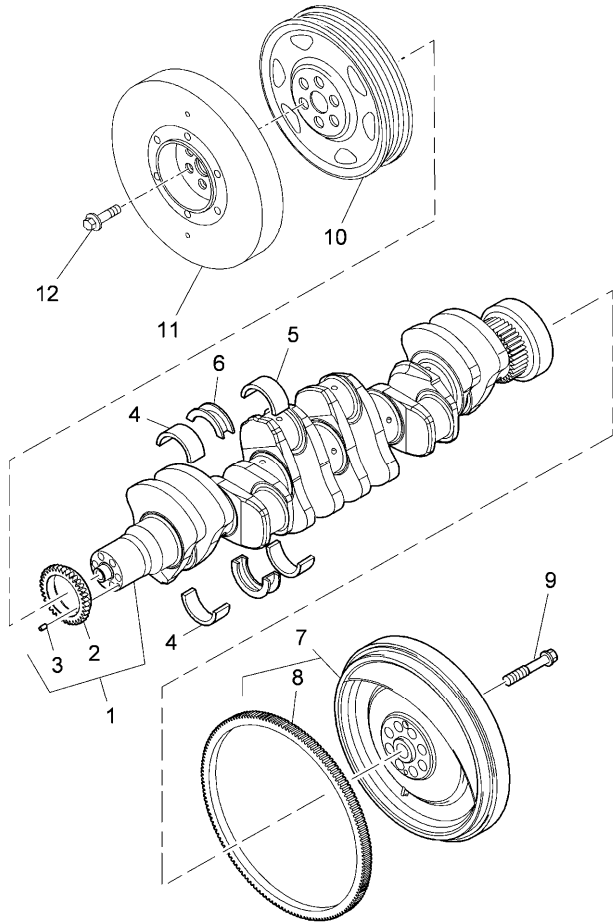

Engine

Xtx tier 3 (2007-2013) - XTX3 - 145

XTX3\00006496.png

A-05
13

A0513

Crankshaft

Inglese

11 704720A1

1 Damper

12 704718A1

6 Screw

! This is a component of an assembly

● Replacement