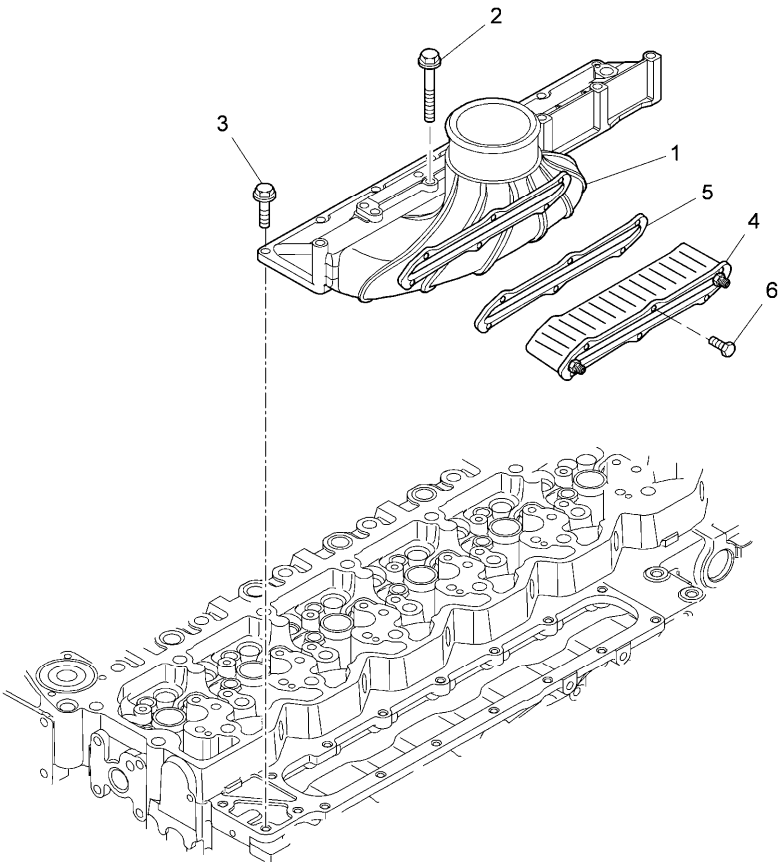

Engine

Xtx tier 3 (2007-2013) - XTX3 - 145

XTX3\00006482.png

A-05  
05

A0505

Manifolds - intake

- |   |          |   |               |   |                  |
|---|----------|---|---------------|---|------------------|
| 1 | 714677A1 | ● | 4218278M91(1) | 1 | Manifold         |
| 2 | 714676A1 |   |               | 2 | Bolt             |
| 3 | 704990A1 | ◄ | M8 x 25 mm    | 8 | Bolt             |
| 4 | 714680A1 |   |               | 1 | Heater           |
| 5 | 714679A1 | ● | 3689096M1(1)  | 1 | Gasket, manifold |
| 6 | 714678A1 |   |               | 6 | Bolt             |
- ◄ Length  
● Replacement