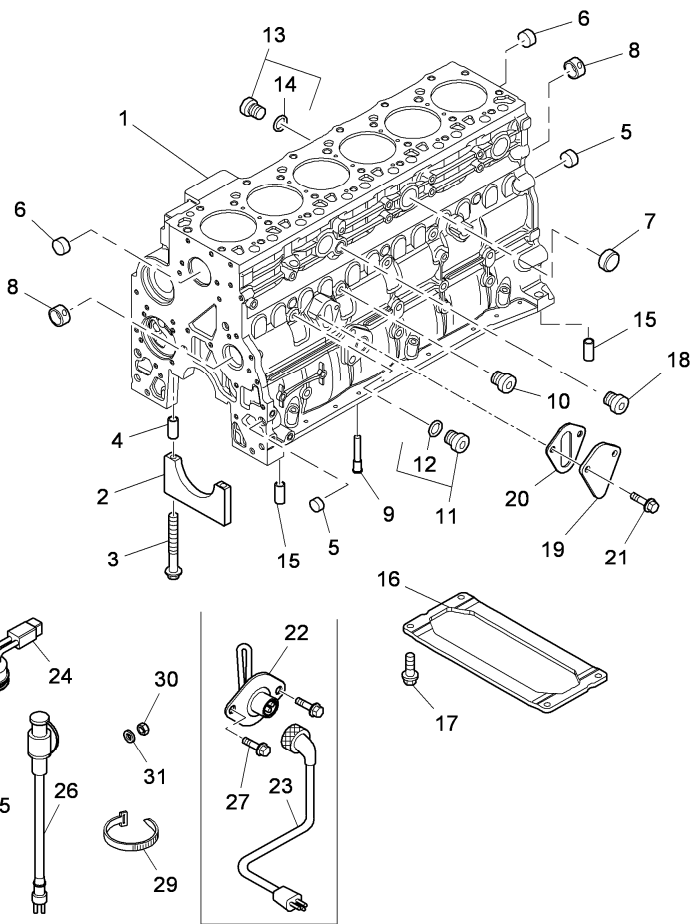

Engine

Xtx tier 3 (2007-2013) - XTX3 - 145

XTX3\00006495.png

A-05  
12

A0512

Cylinder block

Inglese

1	713176A1	●	N.L.S.(1)	1	Block assy
2	NSS	!	1	1	Cap
3	704696A1	◄	M12 x 120 mm	14	Bolt
		!	1		
4	704983A1	!	1	14	Dowel
5	704765A1	!	1	2	Plug
6	704764A1	!	1	6	Plug
7	704823A1	!	1	3	Plug
8	704766A1	!	1	2	Bearing, needle
		●	3688759M1(2)		
9	704885A1			6	Plug
10	704866A1			2	Plug
11	704980A1			2	Plug
12	707419A1	!	11	1	O-ring
13	704850A1	●	704848A1(1)	2	Plug
14	707405A1	!	13	1	O-ring
15	704770A1	●	3688760M1(2)	2	Dowel
16	705218A1			1	Plate
17	704985A1	◄	M10 x 25 mm	4	Bolt
18	704870A1			1	Plug
19	704911A1			1	Cover
20	704684A1			1	Gasket, cover
21	710625A1	◄	M8 x 20 mm	2	Bolt
22	706388A1	A		1	Heater

C

Engine

Xtx tier 3 (2007-2013) - XTX3 - 145

A-05  
12

A0512

Cylinder block

XTX3\00006495.png

		Inglese
23	J905113	1 Cable
	◀▶ 1829 mm	
	A	
24	706389A1	1 Heater
	B	
	C	
25	314722A1	1 Harness
	B	
26	314723A1	1 Cable
	B	
27	3009193X1	2 Screw
	◀▶ M8x20	
	A	
28	713174A1	6 Nozzle
29	289862C1	3 Clamp
	B	
30	390995X1	1 Nut
	B	
31	893-16005	2 Washer
	B	
!	This is a component of an assembly	
◀▶	Length	
●	Replacement	
A	For market "n.a.o."	
B	Excluded "n.a.o." market	
C	Water	