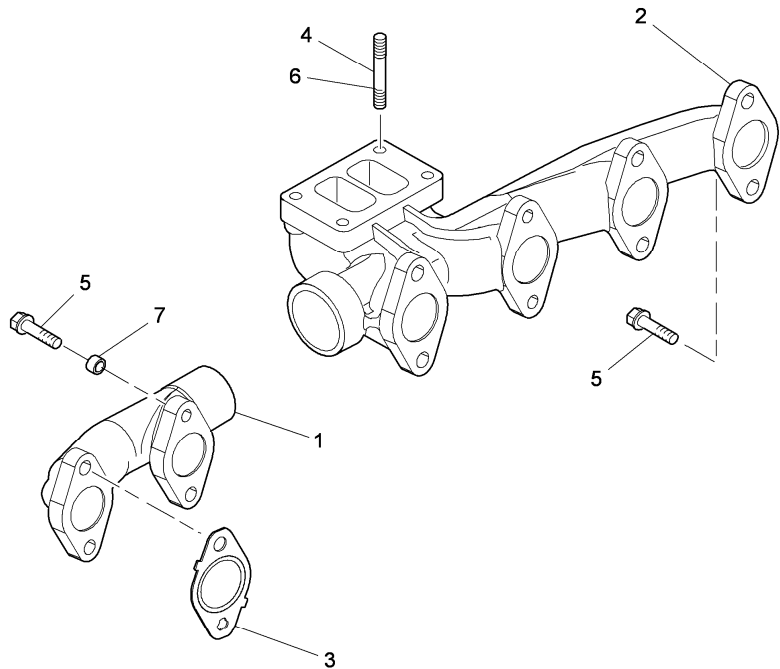

Inglese

Engine

Xtx tier 3 (2007-2013) - XTX3 - 145

XTX3\00006483.png

A-05  
06

A0506

Manifold - exhaust

- |   |          |   |               |         |    |                  |
|---|----------|---|---------------|---------|----|------------------|
| 1 | 704658A1 |   |               | Inglese | 1  | Manifold         |
| 2 | 710628A1 | ● | 3689068M1(1)  |         | 1  | Manifold         |
| 3 | 707350A1 | ● | 3689062M1(1)  |         | 6  | Gasket, manifold |
| 4 | 705008A1 |   |               |         | 3  | Stud             |
| 5 | 715346A1 | ● | 3689072M1(12) |         | 12 | Bolt             |
| 6 | 714682A1 | ◄ | M10 x 35 mm   |         | 1  | Stud             |
|   |          | ● | 3688946M1(1)  |         |    |                  |

- ◄ Length
- Replacement

Engine

Xtx tier 3 (2007-2013) - XTX3 - 145

XTX3\00006484.png

A-05  
07

A0507

Supercharging system

		Inglese		
1	714716A1	●	3689063M1(1)	1 Turbocharger assy
2	704792A1	●	3688770M1(1)	1 Gasket, manifold
3	705008A1			4 Stud
4	705009A1	●	3688862M1(4)	4 Nut
5	711443A1			1 Elbow
6	3684506M91			1 Collar
7	705010A1			1 O-ring
8	711759A1	●	3689065M1(1)	1 Pipe
9	704793A1			1 Connector
10	707420A1	!	9	1 O-ring
		●	3688864M1(1)	
10	707421A1	!	9	1 O-ring
11	TBA			1 Connector
12	TBA			1 O-ring
13	708557A1	●	3688948M1(1)	1 Nut
14	706304A1			1 Clip
15	706318A1	●	3689104M1(1)	1 Screw assy
16	707397A1			1 Pipe
17	706307A1	●	3688995M1(2)	2 O-ring
18	704984A1	◄	M8 x 25 mm	2 Bolt
		●	3688856M1(1)	
19	707389A1	!	16	1 Gasket, housing
		●	36888672M1(1)	
20	704905A1			1 Clip
21	707366A1	◄	M12 x 25 mm	1 Bolt