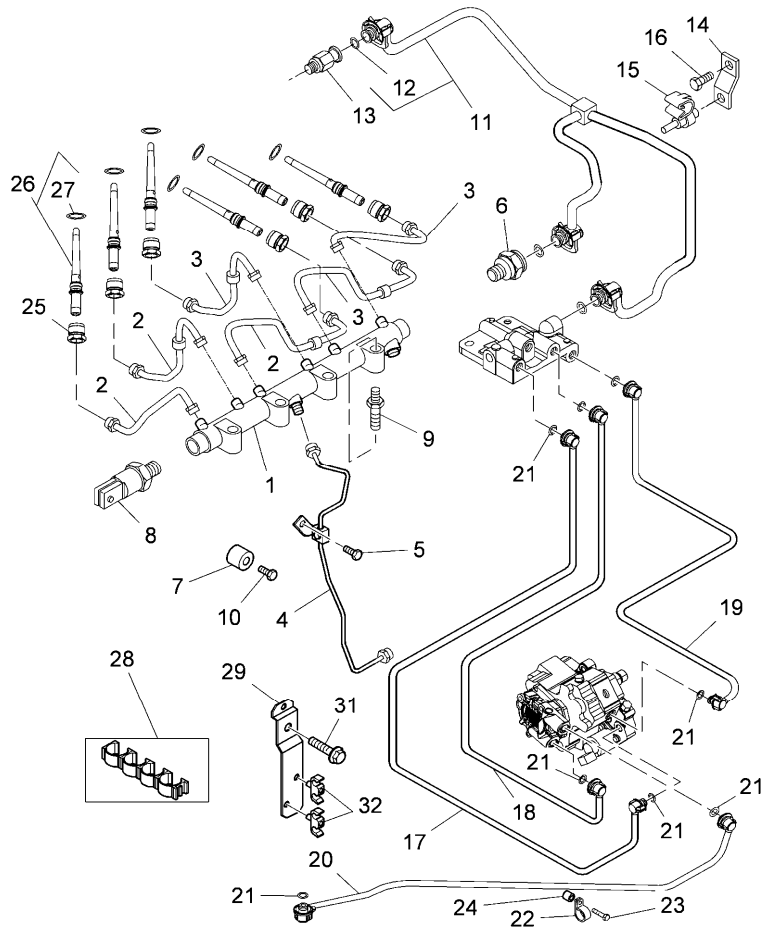

A0502

Water pump

		Inglese
1	710239A1	1 Pump assy
2	707445A1	1 Seal
3	704984A1	2 Bolt
		● 3688856M1(1)
4	705259A1	1 Elbow assy
5	704801A1	3 Bolt
		● 3688774M2(1)
6	704784A1	1 Plug
7	707367A1	2 Seal
8	704850A1	1 Plug
9	707405A1	1 O-ring
		! 8
10	704578A1	1 Plug
11	704555A1	1 Washer
		! 10
! This is a component of an assembly		
◄ Length		
● Replacement		

- ◀▶ M8 x 30 mm
- 3688691M1(1)
- 3688997M1(1)
- ◀▶ M8 x 25 mm
- ! 13
- 709602A1(1)
- ! 13
- ! 16
- ◀▶ M12 x 25 mm
- A
- ◀▶ 1829 mm
- A

Inglese

- 1 Pan, oil
- 1 Gasket, pan
- 32 Bolt
- 2 Plug
- 2 O-ring
- 1 Elbow
- 1 Gasket, pipe
- 1 O-ring
- 2 Bolt
- 1 Strainer
- 1 Bolt
- 1 Pipe
- 1 Dipstick
- 1 O-ring
- 3 Plug
- 2 Plug
- 1 O-ring
- 1 Filler
- 1 O-ring
- 1 Cap
- 2 Bolt
- 1 Heater
- 1 Cable

**Thank you so much for reading**

Engine

Xtx tier 3 (2007-2013) - XTX3 - 145

**A-05  
16**

A0516

Fuel lines

XTX3\00006507.png

22	704596A1	●	3689003M1(1)	1	Clamp
23	707364A1			1	Bolt
24	713805A1			1	Spacer
25	704736A1			6	Nut, special
26	713799A1			6	Tube assy
27	704689A1	!	26	1	O-ring
		●	3688649M1(1)		
28	713804A1	●	6513429M1(1)	1	Clamp
29	705125A1			1	Retainer
30	705349A1	B		1	Clamp
31	704929A1			1	Clamp
32	714714A1	●	704601A1(2)	2	Clamp
!	This is a component of an assembly				
◄	Length				
●	Replacement				
A	Pressure				
B	Not illustrated				