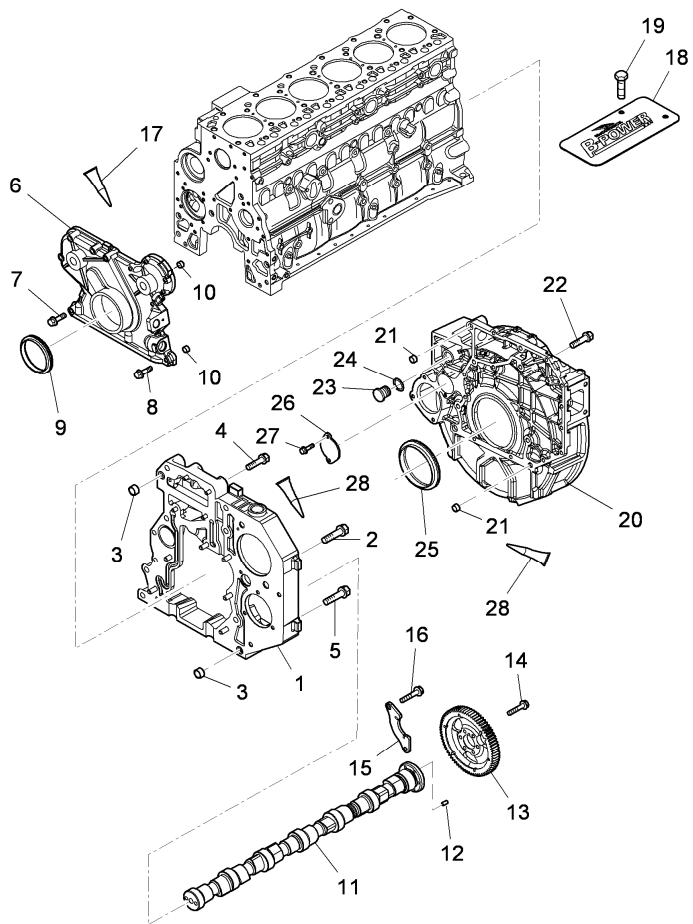

A0502

Water pump

		Inglese
1	710239A1	1 Pump assy
2	707445A1	1 Seal
3	704984A1	2 Bolt
		● 3688856M1(1)
4	705259A1	1 Elbow assy
5	704801A1	3 Bolt
		● 3688774M2(1)
6	704784A1	1 Plug
7	707367A1	2 Seal
8	704850A1	1 Plug
9	707405A1	1 O-ring
		! 8
10	704578A1	1 Plug
11	704555A1	1 Washer
		! 10
! This is a component of an assembly		
◄ Length		
● Replacement		

Engine

Xtx tier 3 (2007-2013) - XTX3 - 145

XTX3\00006477.png

A-05  
03

A0503

Cylinder block cover - camshaft

		Inglese
1	705053A1	1 Housing
2	704999A1	1 Bolt
2	705015A1	2 Bolt
3	704983A1	2 Dowel
4	705003A1	4 Bolt
5	704910A1	3 Bolt
6	704913A1	A
7	705003A1	5 Bolt
8	704995A1	8 Bolt
9	704686A1	1 Seal
10	704693A1	2 Dowel
11	714686A1	1 Camshaft
12	705005A1	1 Dowel
13	704887A1	1 Gear
14	705004A1	6 Bolt
15	704931A1	1 Yoke
16	704997A1	2 Bolt
17	TBA	3 Loctite
18	707729A1	1 Note plate
19	555-1	2 Bolt
20	705098A1	C
21	704983A1	2 Dowel
22	705002A1	6 Bolt
22	705020A1	2 Bolt

Engine

Xtx tier 3 (2007-2013) - XTX3 - 145

XTX3\00006477.png

A-05  
03

A0503

Cylinder block cover - camshaft

Inglese

22	712165A1	◄►	M10 x 40 mm	8	Bolt
22	712166A1	●	4219091M1(0)	0	Bolt
23	704847A1			1	Plug
24	714949A1			1	O-ring
25	704687A1	●	6514306M1(1)	1	Seal
26	704799A1			1	Cover
27	704997A1	◄►	M8 x 17 mm	2	Bolt