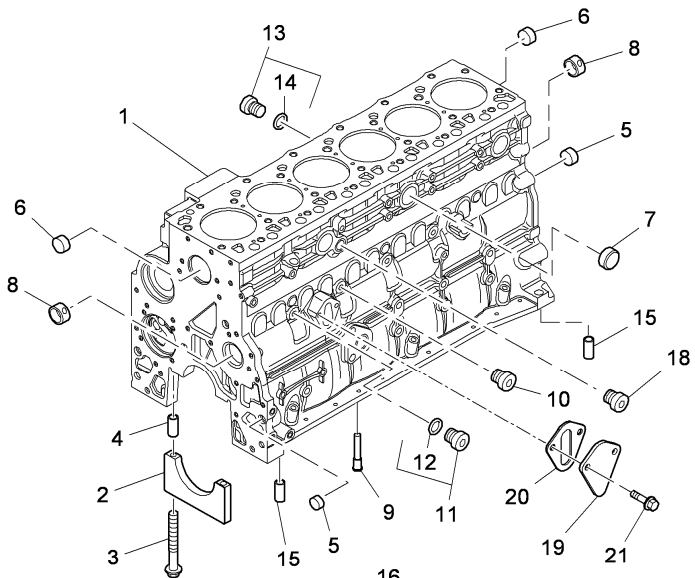

C

Engine

Xtx tier 3 (2007-2013) - XTX3 - 145

A-05  
12

A0512

Cylinder block

XTX3\00006495.png

		Inglese
23	J905113	1 Cable
	◀▶ 1829 mm	
	A	
24	706389A1	1 Heater
	B	
	C	
25	314722A1	1 Harness
	B	
26	314723A1	1 Cable
	B	
27	3009193X1	2 Screw
	◀▶ M8x20	
	A	
28	713174A1	6 Nozzle
29	289862C1	3 Clamp
	B	
30	390995X1	1 Nut
	B	
31	893-16005	2 Washer
	B	
!	This is a component of an assembly	
◀▶	Length	
●	Replacement	
A	For market "n.a.o."	
B	Excluded "n.a.o." market	
C	Water	