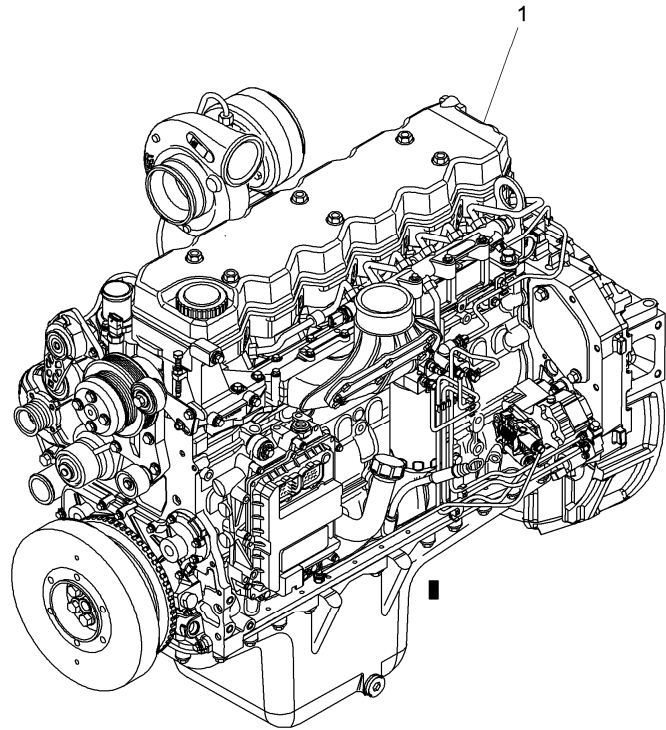

Engine

Xtx tier 3 (2007-2013) - XTX3 - 145

XTX3\00006475.png

A-05  
01

A0501

Engine assembly

			Inglese
1	6507291M91	➡ N14131 112 kw	1 Engine
1	6511067M91	112 kw	1 Engine
		A	
		B	
		C	
1	713019A1	➡ N14130 112 kw	1 Engine

A0502

Water pump

		Inglese
1	710239A1	1 Pump assy
2	707445A1	1 Seal
3	704984A1	2 Bolt
		● 3688856M1(1)
4	705259A1	1 Elbow assy
5	704801A1	3 Bolt
		● 3688774M2(1)
6	704784A1	1 Plug
7	707367A1	2 Seal
8	704850A1	1 Plug
9	707405A1	1 O-ring
		! 8
10	704578A1	1 Plug
11	704555A1	1 Washer
		! 10
! This is a component of an assembly		
◄ Length		
● Replacement		