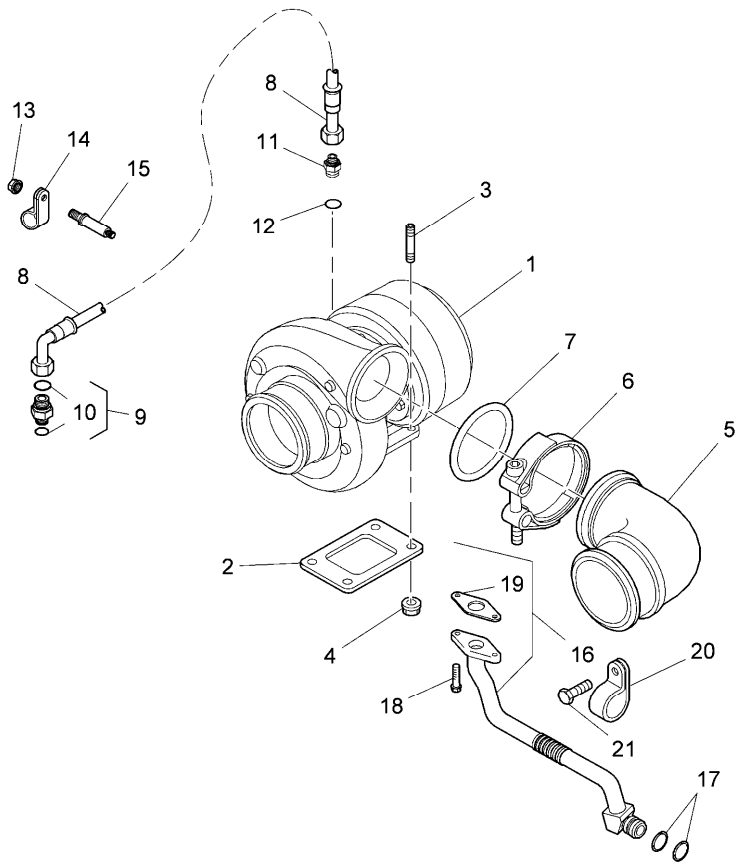

- ◄ Length
- Replacement

Engine

Xtx tier 3 (2007-2013) - XTX3 - 145

XTX3\00006484.png

A-05  
07

A0507

Supercharging system

		Inglese		
1	714716A1	●	3689063M1(1)	1 Turbocharger assy
2	704792A1	●	3688770M1(1)	1 Gasket, manifold
3	705008A1			4 Stud
4	705009A1	●	3688862M1(4)	4 Nut
5	711443A1			1 Elbow
6	3684506M91			1 Collar
7	705010A1			1 O-ring
8	711759A1	●	3689065M1(1)	1 Pipe
9	704793A1			1 Connector
10	707420A1	!	9	1 O-ring
		●	3688864M1(1)	
10	707421A1	!	9	1 O-ring
11	TBA			1 Connector
12	TBA			1 O-ring
13	708557A1	●	3688948M1(1)	1 Nut
14	706304A1			1 Clip
15	706318A1	●	3689104M1(1)	1 Screw assy
16	707397A1			1 Pipe
17	706307A1	●	3688995M1(2)	2 O-ring
18	704984A1	◄	M8 x 25 mm	2 Bolt
		●	3688856M1(1)	
19	707389A1	!	16	1 Gasket, housing
		●	36888672M1(1)	
20	704905A1			1 Clip
21	707366A1	◄	M12 x 25 mm	1 Bolt