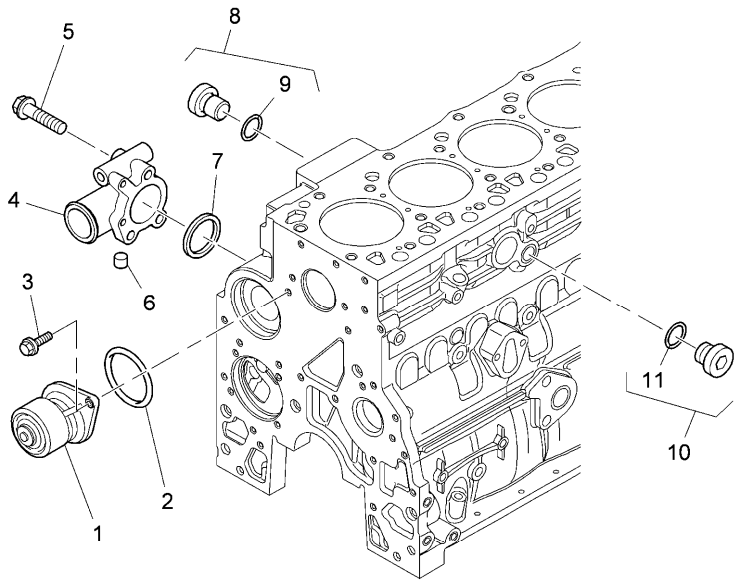

A0502

Water pump

		Inglese
1	710239A1	1 Pump assy
2	707445A1	1 Seal
3	704984A1	2 Bolt
		● 3688856M1(1)
4	705259A1	1 Elbow assy
5	704801A1	3 Bolt
		● 3688774M2(1)
6	704784A1	1 Plug
7	707367A1	2 Seal
8	704850A1	1 Plug
9	707405A1	1 O-ring
		! 8
10	704578A1	1 Plug
11	704555A1	1 Washer
		! 10
! This is a component of an assembly		
◄ Length		
● Replacement		

Engine

Xtx tier 3 (2007-2013) - XTX3 - 145

XTX3\00006477.png

A-05  
03

A0503

Cylinder block cover - camshaft

		Inglese
1	705053A1	1 Housing
2	704999A1	1 Bolt
2	705015A1	2 Bolt
3	704983A1	2 Dowel
4	705003A1	4 Bolt
5	704910A1	3 Bolt
6	704913A1	A
7	705003A1	5 Bolt
8	704995A1	8 Bolt
9	704686A1	1 Seal
10	704693A1	2 Dowel
11	714686A1	1 Camshaft
12	705005A1	1 Dowel
13	704887A1	1 Gear
14	705004A1	6 Bolt
15	704931A1	1 Yoke
16	704997A1	2 Bolt
17	TBA	3 Loctite
18	707729A1	1 Note plate
19	555-1	2 Bolt
20	705098A1	C
21	704983A1	2 Dowel
22	705002A1	6 Bolt
22	705020A1	2 Bolt