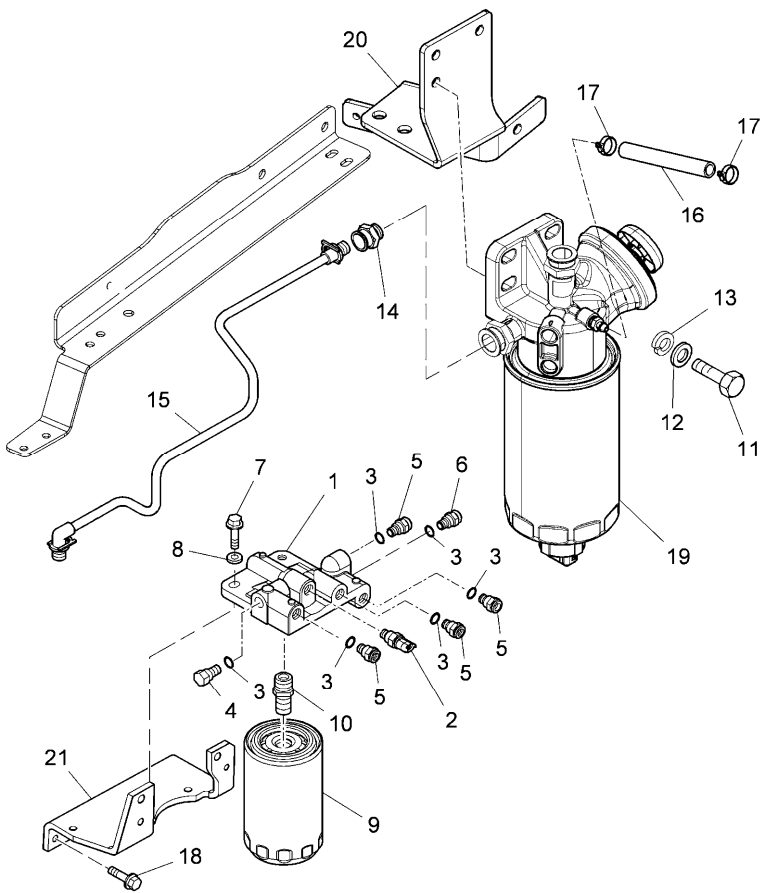

Engine

Xtx tier 3 (2007-2013) - XTX3 - 145

XTX3\00006508.png

A-05
17

A0517

Fuel filter

		Inglese	
1	705297A1		1 Support assy
2	704923A1	! 1	1 Sensor
		● 3688813M1(1)	
		A	
3	707396A1	! 1	6 Washer
		● 3688754M1(6)	
4	704734A1	! 1	1 Plug
5	704690A1	! 1	4 Union
		● 3688650M1(4)	
6	703999A1	! 1	1 Connector
		Voss	
7	704647A1		2 Bolt
8	704645A1		2 Washer
9	711853A1		1 Filter, fuel
10		! 1	1 Union
		➡ Ref.n.1	
11	339337X1	◄ M8x30mm	3 Screw
12	390972X1	● Substitutions error	3 Washer
13	1440313X1	● Substitutions error	3 Lock washer
14		◁ C-32 08 39	1 Connector
		Voss	
15		◁ C-32 08 37	1 Pipe
16		◄ 1350 mm	1 Hose
		◁ C-32 08 7	
		B