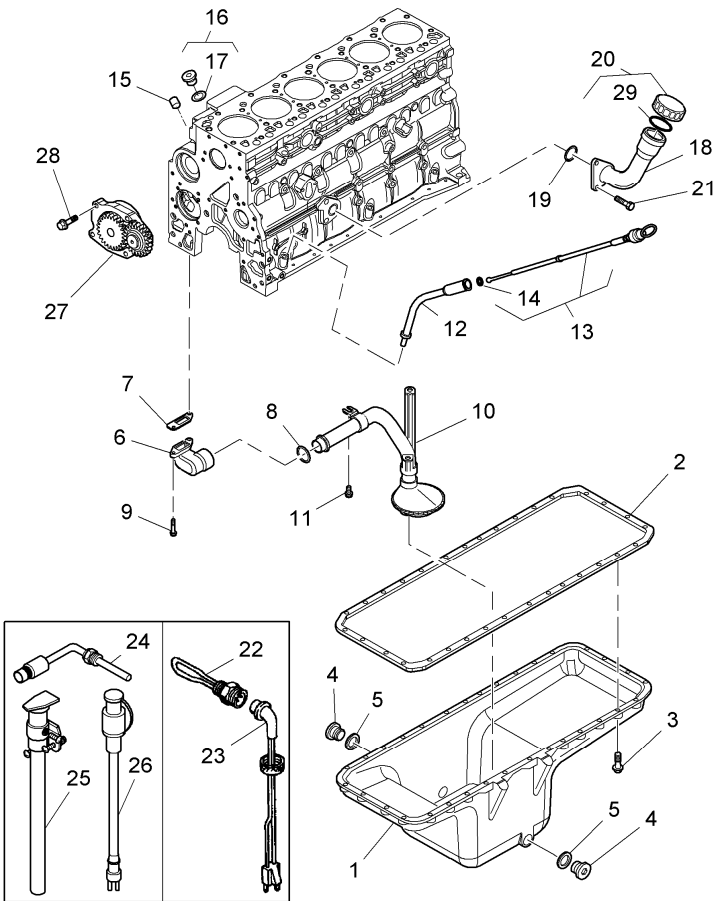

- ◀▶ M8 x 30 mm
- 3688691M1(1)
- 3688997M1(1)
- ◀▶ M8 x 25 mm
- ! 13
- 709602A1(1)
- ! 13
- ! 16
- ◀▶ M12 x 25 mm
- A
- ◀▶ 1829 mm
- A

Inglese

- 1 Pan, oil
- 1 Gasket, pan
- 32 Bolt
- 2 Plug
- 2 O-ring
- 1 Elbow
- 1 Gasket, pipe
- 1 O-ring
- 2 Bolt
- 1 Strainer
- 1 Bolt
- 1 Pipe
- 1 Dipstick
- 1 O-ring
- 3 Plug
- 2 Plug
- 1 O-ring
- 1 Filler
- 1 O-ring
- 1 Cap
- 2 Bolt
- 1 Heater
- 1 Cable

Engine

Xtx tier 3 (2007-2013) - XTX3 - 145

XTX3\00006489.png

**A-05  
09**

A0509

Lubricating oil pump and delivery housing

**Inglese**

24	706391A1	B	1	Heater
25	314722A1	B	1	Harness
26	314723A1	B	1	Cable
27	704933A1	● 6501709M1(1)	1	Pump
28	705012A1		4	Bolt
29	713806A1	! 20	1	O-ring
!	This is a component of an assembly			
◄	Length			
●	Replacement			
A	For market "n.a.o."			
B	Excluded "n.a.o." market			