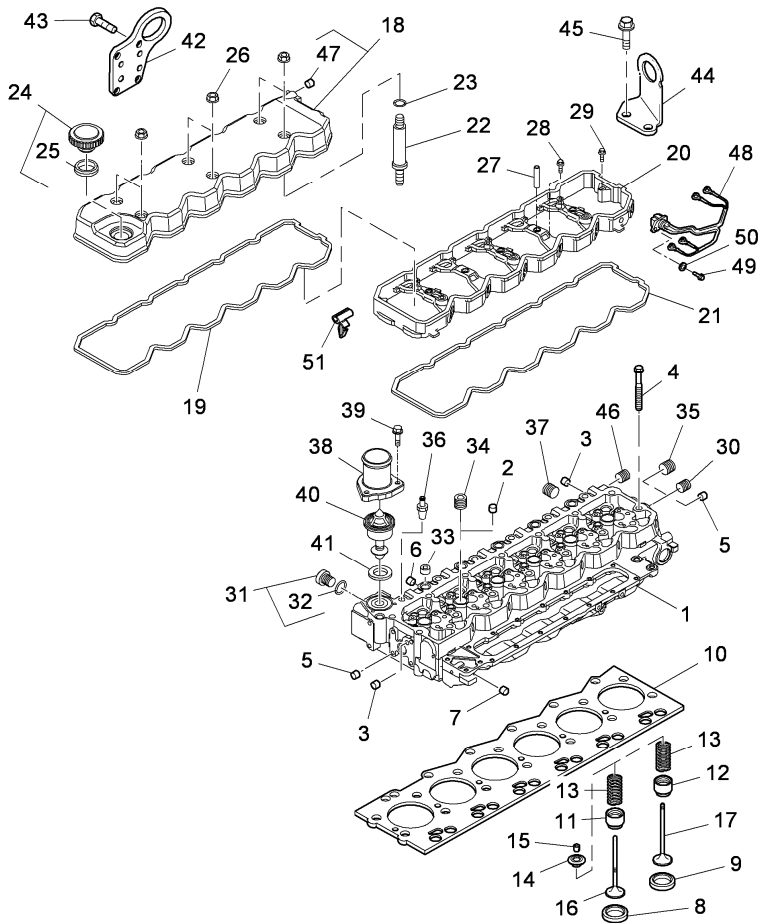

Engine

Xtx tier 3 (2007-2013) - XTX3 - 145

**A-05**  
**10**

A0510

Cylinder head - valve mechanism

XTX3\00006490.png

- 42 704747A1
  - 43 705004A1
  - 44 714717A1
  - 45 704988A1 ● 707366A1(1)
  - 46 704723A1
  - 47 704956A1 ! 18
  - 48 3689025M1
  - 49 3688945M1 ● 704572A1(3)
  - 50 3688950M1 ● 707347A1(3)
  - 51 3689037M1 ● 705197A1(6)
- ! This is a component of an assembly  
 ◄ Length  
 ● Replacement

**Inglese**

- 1 Hook
- 4 Bolt
- 1 Hook
- 2 Bolt
- 1 Plug
- 1 Plug
- 3 Cable
- 3 Screw
- 3 Lock washer
- 6 Spring

Engine

Xtx tier 3 (2007-2013) - XTX3 - 145

XTX3\00006493.png

**A-05**  
**11**

A0511

Cylinder head - valve mechanism