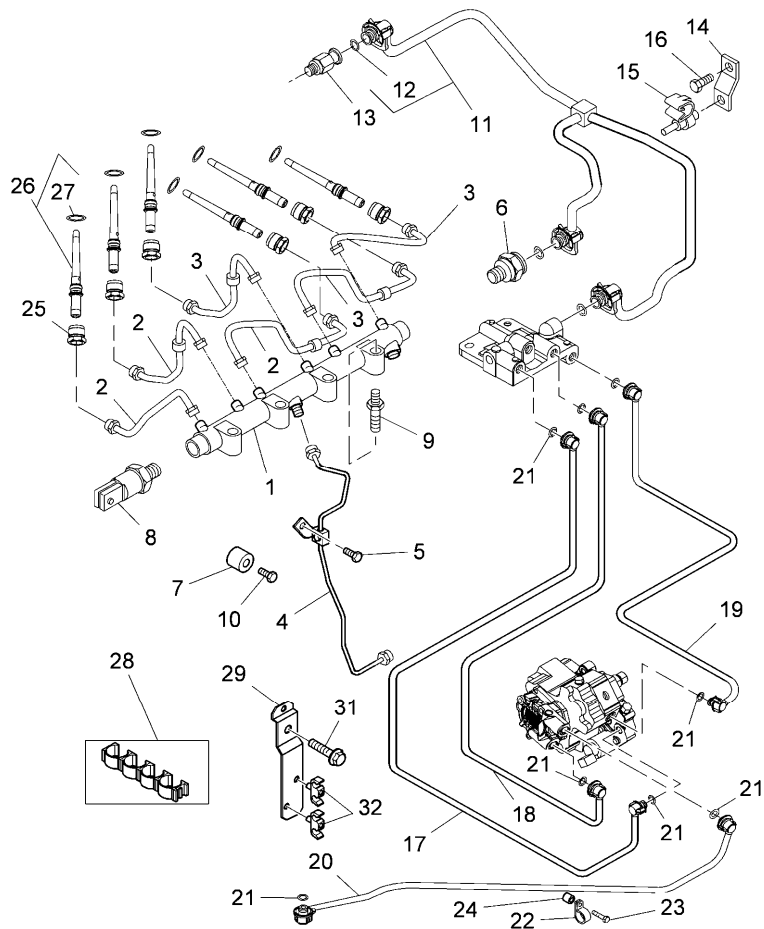

A0502

Water pump

		Inglese
1	710239A1	1 Pump assy
2	707445A1	1 Seal
3	704984A1	2 Bolt
		● 3688856M1(1)
4	705259A1	1 Elbow assy
5	704801A1	3 Bolt
		● 3688774M2(1)
6	704784A1	1 Plug
7	707367A1	2 Seal
8	704850A1	1 Plug
9	707405A1	1 O-ring
		! 8
10	704578A1	1 Plug
11	704555A1	1 Washer
		! 10
! This is a component of an assembly		
◄ Length		
● Replacement		

- ◀▶ M8 x 30 mm
- 3688691M1(1)
- 3688997M1(1)
- ◀▶ M8 x 25 mm
- ! 13
- 709602A1(1)
- ! 13
- ! 16
- ◀▶ M12 x 25 mm
- A
- ◀▶ 1829 mm
- A

Inglese

- 1 Pan, oil
- 1 Gasket, pan
- 32 Bolt
- 2 Plug
- 2 O-ring
- 1 Elbow
- 1 Gasket, pipe
- 1 O-ring
- 2 Bolt
- 1 Strainer
- 1 Bolt
- 1 Pipe
- 1 Dipstick
- 1 O-ring
- 3 Plug
- 2 Plug
- 1 O-ring
- 1 Filler
- 1 O-ring
- 1 Cap
- 2 Bolt
- 1 Heater
- 1 Cable

- ! This is a component of an assembly
- ◄ Length
- Replacement

Engine

Xtx tier 3 (2007-2013) - XTX3 - 145

XTX3\00006498.png

A-05  
15

A0515

Injection pump assy

A On request

Engine

Xtx tier 3 (2007-2013) - XTX3 - 145

XTX3\00006507.png

A-05  
16

A0516

Fuel lines

		Inglese
1	714688A1	1 Cylinder
2	714692A1	● 4218887M1(3) 3 Pipe
3	714691A1	● 4218886M1(3) 3 Pipe
4	714690A1	● 4218885M1(1) 1 Pipe
5	710625A1	◄ M8 x 20 mm 1 Bolt
6	714687A1	! 1 1 Valve, check
		● 3689078M2(1)
7	714693A1	1 Spacer
8	714689A1	● 3689100M2(1) 1 Sensor assy
	A	
9	705148A1	! 1 4 Bolt
10	704904A1	1 Bolt
11	714715A1	1 Tube assy
12	707394A1	! 11 3 O-ring
		● 3688690M1(3)
13	707409A1	● 3688806M1(1) 1 Valve, check
14	705352A1	1 Bracket
15	712173A1	● 705191A1(1) 1 Clamp
16	704560A1	◄ M8 x 16 mm 1 Bolt
17	707440A1	1 Pipe
18	707441A1	1 Pipe
19	707442A1	1 Pipe
20	707417A1	1 Pipe
21	707394A1	! 17-18-19-20 1 O-ring
		● 3688690M1(1)