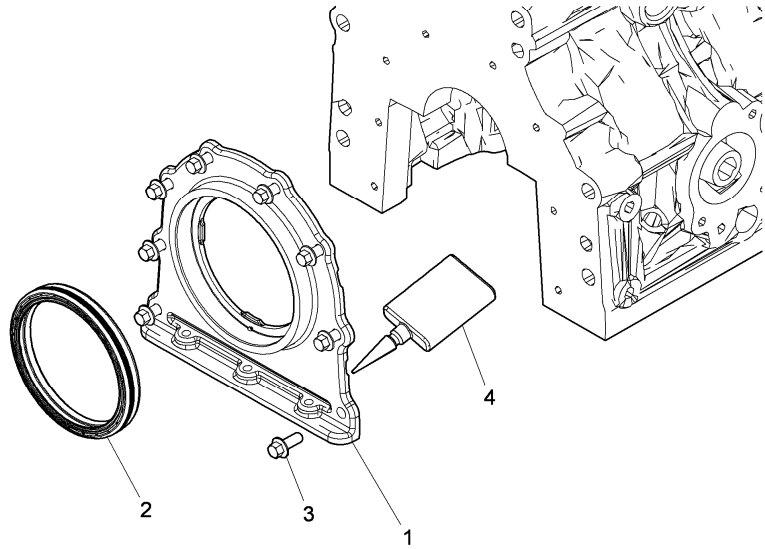

Engine

X4 Series (2014-) - RS52 - X4.60

RS52\00045562.png

A-05
02

A0502

Crankcase covers

- | | | Inglese |
|---|----------------------------------|------------|
| 1 | 6529942M1 A | 1 Cover |
| 1 | 6530021M1 A | 1 Cover |
| 2 | 6529718M1 A | 1 Ring |
| 2 | 6529905M1 A | 1 Gasket |
| 3 | 6529664M1 | 8 Bolt |
| 4 | 6529667M1 | 999 Sealer |
| A | Please contact spare parts dept. | |