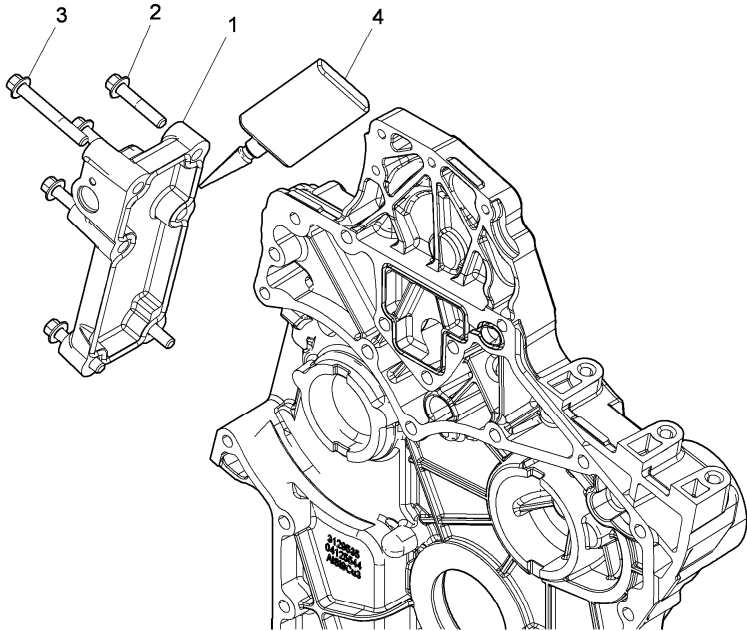

Engine

X4 Series (2014-) - RS52 - X4.60

RS52\00045575.png

A-05
09

A0509

Cover timing gear

- 1 6530046M1
- 2 6529702M1
- 3 6529707M1
- 4 6529667M1

Inglese

- 1 Cover
- 4 Bolt
- 2 Bolt
- 999 Sealer