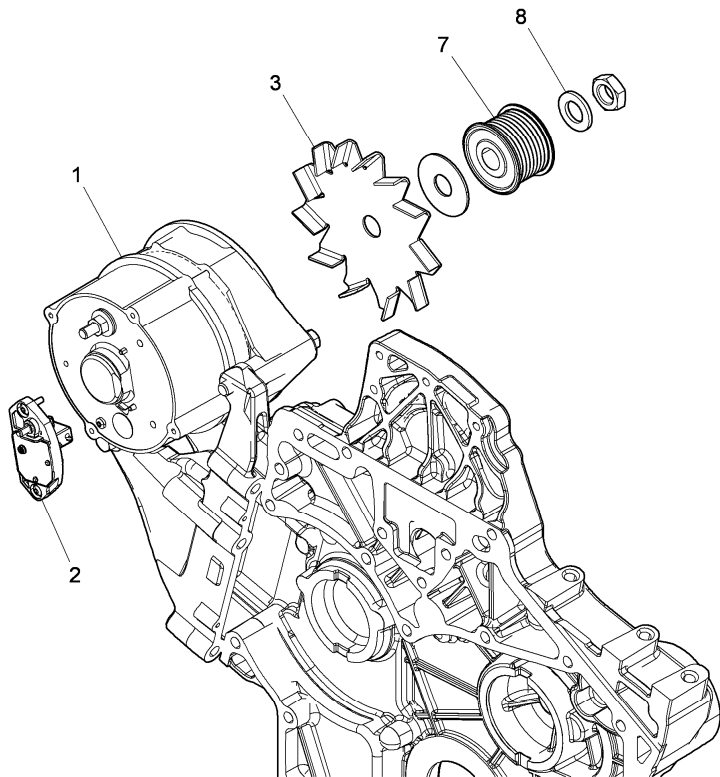

Engine

X4 Series (2014-) - RS52 - X4.60

RS52\00045572.png

A-05
10

A0510

Alternator

- 1 6530064M91
- 2 6530019M91 ! 1
- 3 6529706M91 ! 1
- 7 6530005M1
- 8 6529741M91 ! 1

! This is a component of an assembly

Inglese

- 1 Alternator
- 1 Adjuster
- 1 Ventilator
- 1 Pulley
- 1 Kit