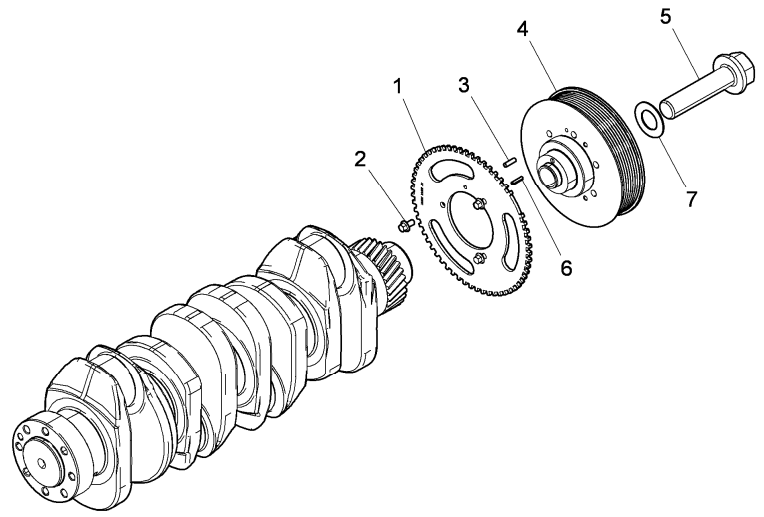

Engine

X4 Series (2014-) - RS52 - X4.60

RS52\00045601.png

A-05
05

A0505

Pulley camshaft

- 1 6530007M1
- 2 6529665M1
- 3 6529909M1
- 4 6530003M1
- 5 6529961M1
- 6 6529757M1
- 7 6529727M1

Inglese

- 1 Disc
- 3 Bolt
- 1 Dowel
- 1 Pulley
- 1 Bolt
- 1 Dowel
- 1 Washer

Engine

X4 Series (2014-) - RS52 - X4.60

RS52\00045620.png

A-05
06

A0506

Drive pulley

- 1 6529968M1
- 2 6529693M1

Inglese

- 1 Cover
- 1 Gasket
- 10 Screw
- 1 Plug
- 1 Plug
- 999 Sealer
- 1 Guard
- 1 Bolt

Engine

X4 Series (2014-) - RS52 - X4.60

RS52\00045558.png

A-05
08

A0508

Timing gear and camshaft