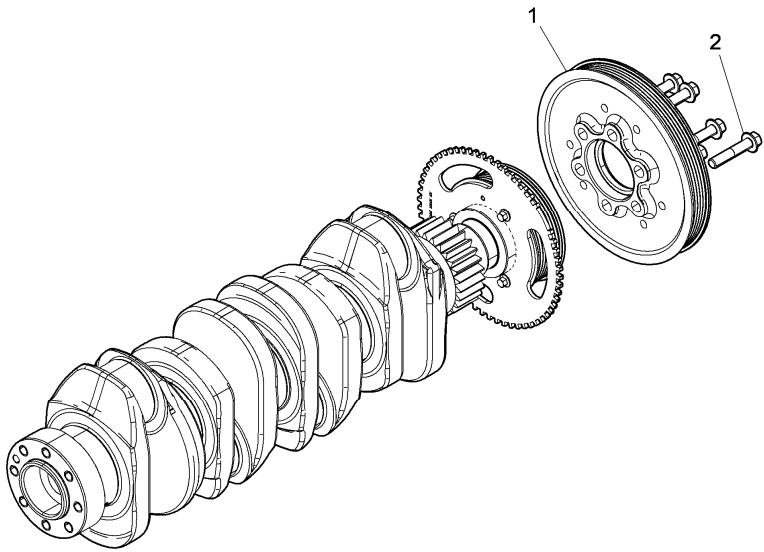

- 1 Disc
- 3 Bolt
- 1 Dowel
- 1 Pulley
- 1 Bolt
- 1 Dowel
- 1 Washer

Engine

X4 Series (2014-) - RS52 - X4.60

RS52\00045620.png

A-05
06

A0506

Drive pulley

- 1 6529968M1
- 2 6529693M1

- Inglese
- 1 Pulley
 - 6 Bolt

Engine

X4 Series (2014-) - RS52 - X4.60

RS52\00045565.png

A-05
07

A0507

Cylinder head cover

- 1 6530057M1
- 2 6530025M1
- 3 6530035M1
- 4 6529690M1
- 5 6529995M1
- 6 6529904M91
- 7 6530016M1
- 8 6529930M1

Inglese

- 1 Cover
- 1 Gasket
- 10 Screw
- 1 Plug
- 1 Plug
- 999 Sealer
- 1 Guard
- 1 Bolt

Engine

X4 Series (2014-) - RS52 - X4.60

RS52\00045558.png

A-05
08

A0508

Timing gear and camshaft