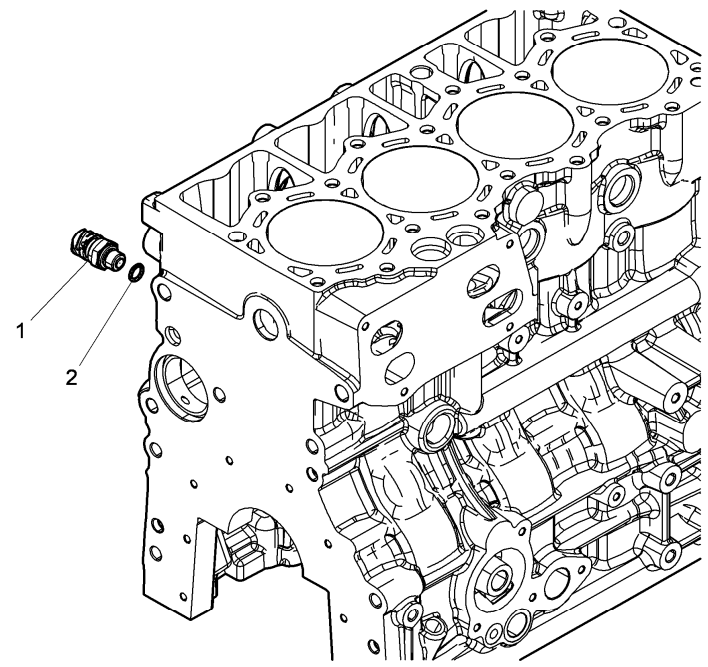

Engine

X4 Series (2014-) - RS52 - X4.60

A-05
20

A0520

Sensors

RS52\00045570.png

Inglese

- 1 6529681M1 A
- 2 6529676M1
- A Pressure

- 1 Sensor
- 1 Ring