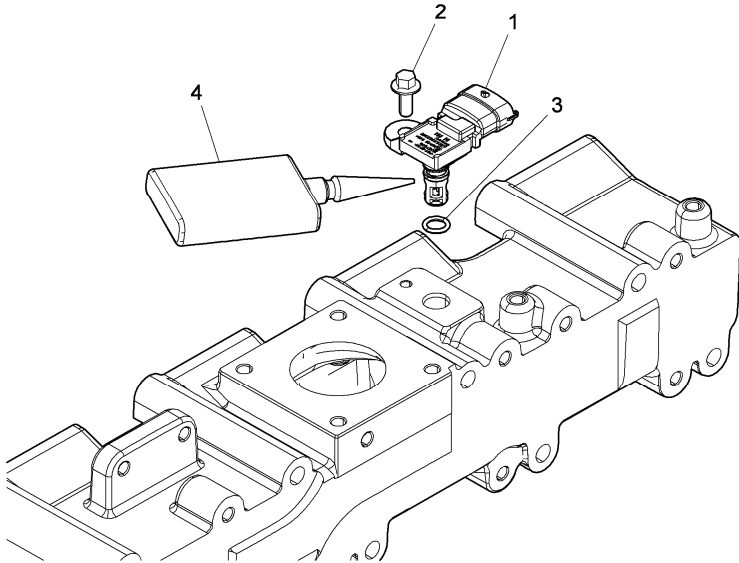

Engine

X4 Series (2014-) - RS52 - X4.60

RS52\00045564.png

A-05
22

A0522

Sensors

- | | | | Inglese |
|---|------------|---|------------|
| 1 | 6529994M1 | A | 1 Sensor |
| 2 | 6529665M1 | | 1 Bolt |
| 3 | 6529697M1 | | 1 Ring |
| 4 | 6529673M91 | | 999 Sealer |
| A | Pressure | | |