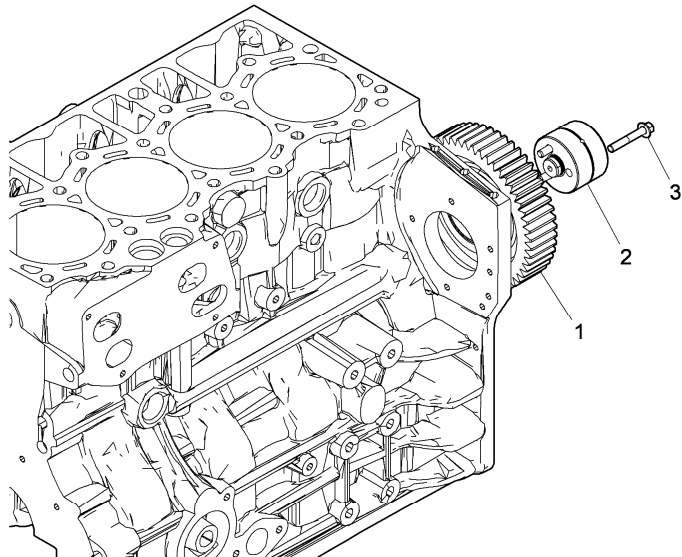

Engine

X4 Series (2014-) - RS52 - X4.60

RS52\00045558.png

A-05
08

A0508

Timing gear and camshaft

Inglese

- 1 6530018M1
- 2 6530010M91
- 3 6529669M1

- 1 Gear
- 1 Shaft
- 3 Bolt