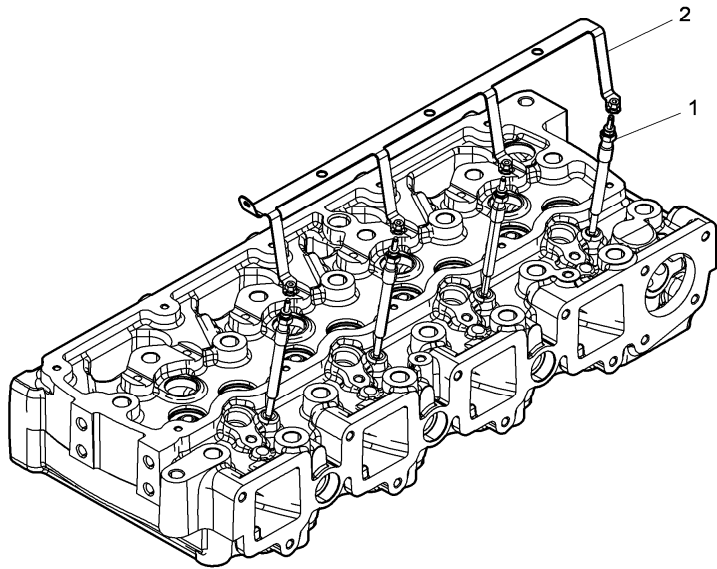

Engine

X4 Series (2014-) - RS52 - X4.60

RS52\00045595.png

A-05
19

A0519

Glow plug

Inglese

- 1 6529736M1
- 2 6530051M1

- 4 Spark plug
- 1 Bar