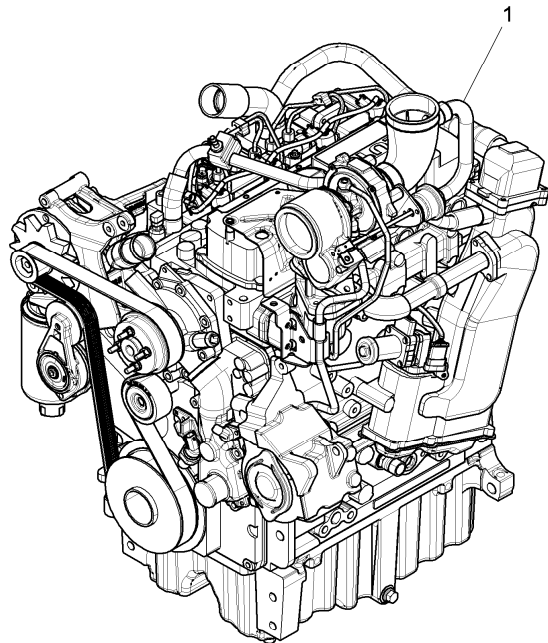

Engine

X4 Series (2014-) - RS52 - X4.60

RS52\00044995.png

A-05
01

A0501

Engine assembly

		Inglese	
1	6515014M91 ●	6515014M92(1)	1 Engine
		Deutz tcd 3.6 I4 - ;	
1	6527756M91	Deutz tcd 3.6 I4 - ;	1 Engine
		Pre-built	
1	6527757M91	Deutz tcd 3.6 I4 - ;	1 Engine
		A	
●	Replacement		
A	Flexibility engine		