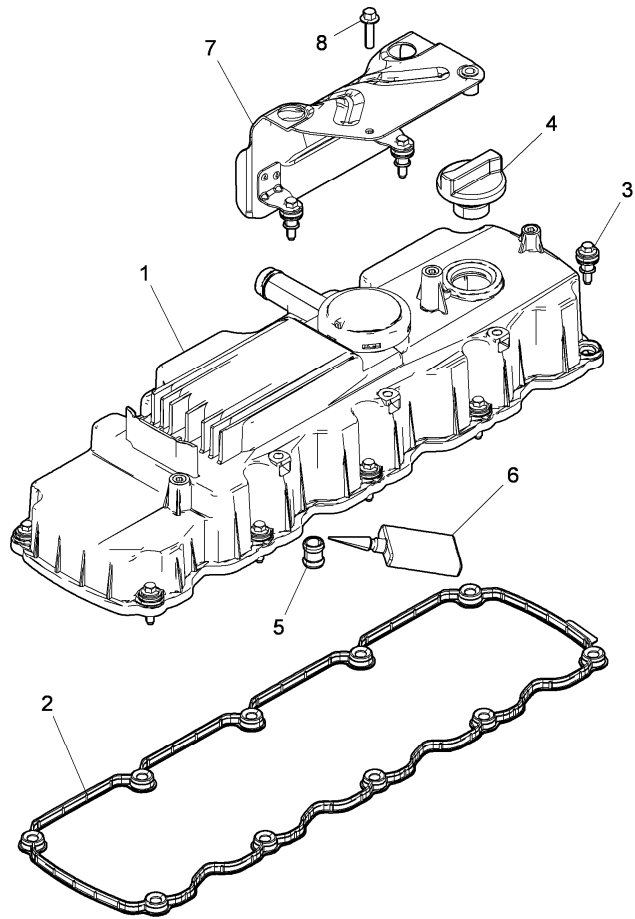

- 1 Disc
- 3 Bolt
- 1 Dowel
- 1 Pulley
- 1 Bolt
- 1 Dowel
- 1 Washer

Engine

X4 Series (2014-) - RS52 - X4.60

RS52\00045620.png

A-05
06

A0506

Drive pulley

- 1 6529968M1
- 2 6529693M1

- Inglese
- 1 Pulley
 - 6 Bolt

Engine

X4 Series (2014-) - RS52 - X4.60

RS52\00045565.png

A-05
07

A0507

Cylinder head cover

- 1 6530057M1
- 2 6530025M1
- 3 6530035M1
- 4 6529690M1
- 5 6529995M1
- 6 6529904M91
- 7 6530016M1
- 8 6529930M1

Inglese

- 1 Cover
- 1 Gasket
- 10 Screw
- 1 Plug
- 1 Plug
- 999 Sealer
- 1 Guard
- 1 Bolt

Engine

X4 Series (2014-) - RS52 - X4.60

RS52\00045558.png

A-05
08

A0508

Timing gear and camshaft