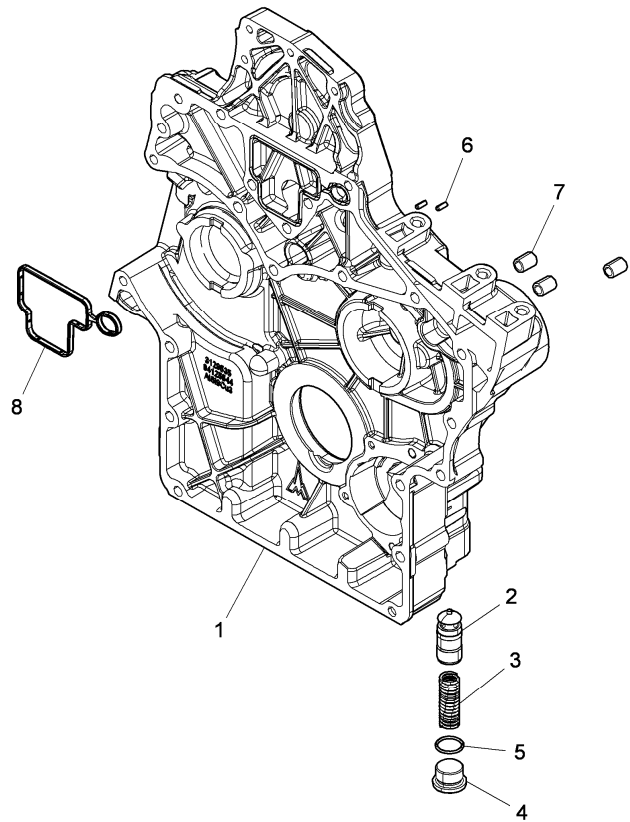

Engine

X4 Series (2014-) - RS52 - X4.60

RS52\00045608.png

A-05
03

A0503

Crankcase covers

- 1 6529969M91
- 2 6530065M1
- 3 6530066M1
- 4 6529722M1
- 5 6529723M1
- 6 6529755M1
- 7 6529923M1
- 8 6529713M1

Inglese

- 1 Crankcase
- 1 Stem
- 1 Spring
- 1 Base plate
- 1 Ring
- 2 Dowel
- 3 Dowel
- 1 Gasket