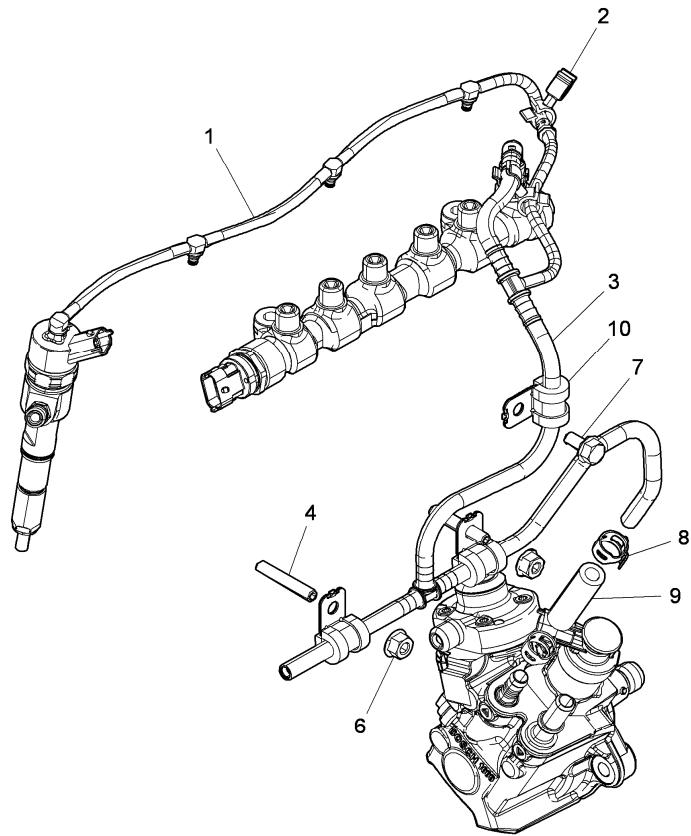

Inglese

- 1 Cover
- 1 Gasket
- 10 Screw
- 1 Plug
- 1 Plug
- 999 Sealer
- 1 Guard
- 1 Bolt

Engine

X4 Series (2014-) - RS52 - X4.60

RS52\00045558.png

A-05
08

A0508

Timing gear and camshaft

RS52\00045624.png

A-05
17

A0517

Gas pump

- 1 6530059M91
- 2 6529912M1

Inglese

- 1 Pump
- 2 Collar

Engine

X4 Series (2014-) - RS52 - X4.60

A-05
18

A0518

Fuel lines

RS52\00045574.png

- 1 6529957M1
- 2 6530037M1
- 3 6529955M1
- 4 6529677M1
- 6 6529670M1
- 7 6529937M1
- 8 6529915M1
- 9 6529731M1
- 10 6529699M1

Inglese

- 1 Pipe
- 2 Support
- 1 Duct
- 2 Screw
- 2 Nut
- 1 Bolt
- 2 Clamp
- 1 Pipe
- 3 Clamp

Engine

X4 Series (2014-) - RS52 - X4.60

RS52\00045595.png

A-05
19

A0519

Glow plug

Inglese