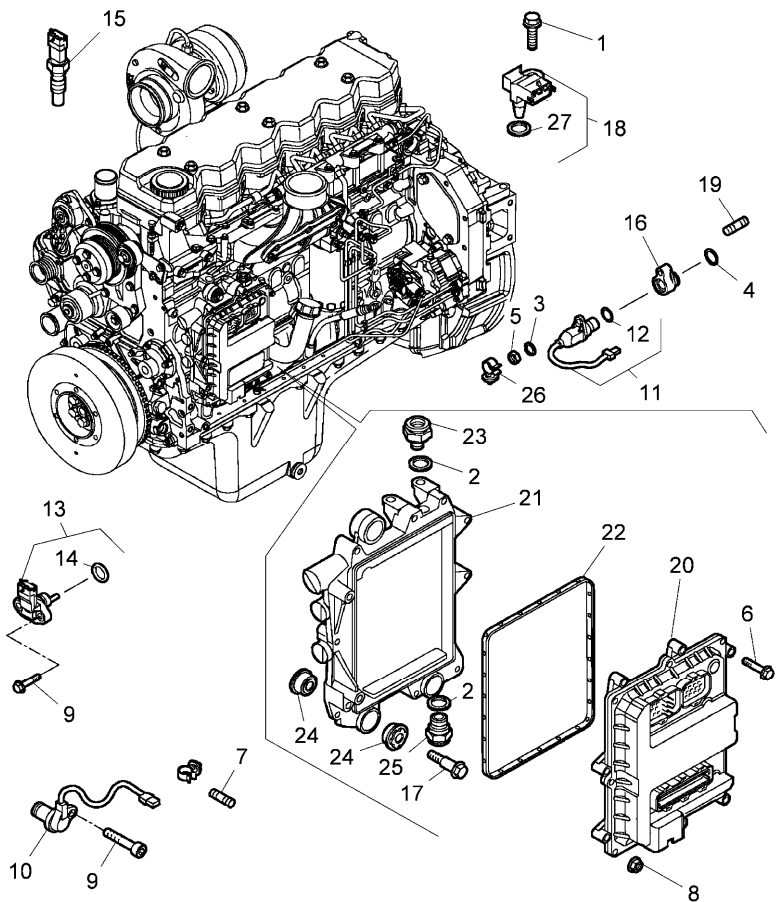

Engine

TTX Tier 3 (2007-) - XTX4 - 230

XTX4\00006707.png

**A-05
19**

A0519

Electronic control unit

		Inglese
1	3688801M1	1 Screw
2	4206399M1	2 Ring
3	705023A1	2 Washer
4	704588A1	1 O ring
5	714708A1	1 Nut
6	3688931M1	◀ M6x30 mm 7 Screw
7	714709A1	1 Stud
8	714711A1	1 Nut
9	3688866M1	● 705021A1(3) 3 Screw
10	704677A1	A 1 Sensor
11	707382A1	A 1 Sensor
12	3688993M1	! 11 1 O ring
13	3688640M1	● 3688640M2(1) 1 Sensor
		B
		C
14	3688797M1	! 13 1 O ring
15	3688813M1	C 1 Sender
16	704702A1	1 Support
17	705003A1	3 Screw
18	3689055M1	● 6513418M91(1) 1 Sensor
		D
		C
19	704800A1	1 Stud
20	3688920M1	● N.L.S.(1) 1 Electronic unit control