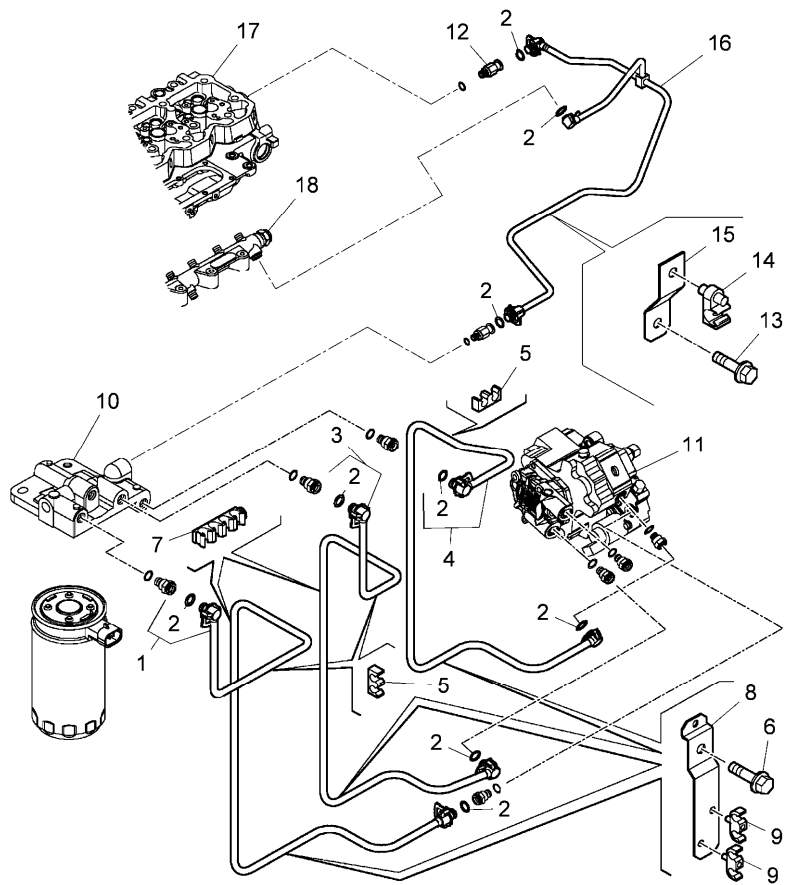

Thank you so much for reading

Engine

TTX Tier 3 (2007-) - XTX4 - 230

A-05
22

A0522

Fuel lines

XTX4\00006713.png

		Inglese
1	707440A1	1 Pipe
2	3688690M1	9 O ring
3	707441A1	1 Pipe
4	707442A1	1 Pipe
5	705349A1	2 Clip
6	3688817M1	1 Screw
7	713804A1	1 Spring
8	705125A1	1 Stirrup
9	704601A1	2 Clip
10	⊕ A-05 21 3	1 Support
11	⊕ A-05 15 5	1 Pump
12	3688806M1	1 Valve
13	◄ M8x16 mm	1 Screw
14	705191A1	1 Clip
15	705352A1	1 Stirrup
16	714715A1	1 Pipe
17	⊕ A-05 07 3	1 Head
18	⊕ A-05 16 1	1 Accumulator
⊕	See page - reference number	
◄	Length	
●	Replacement	