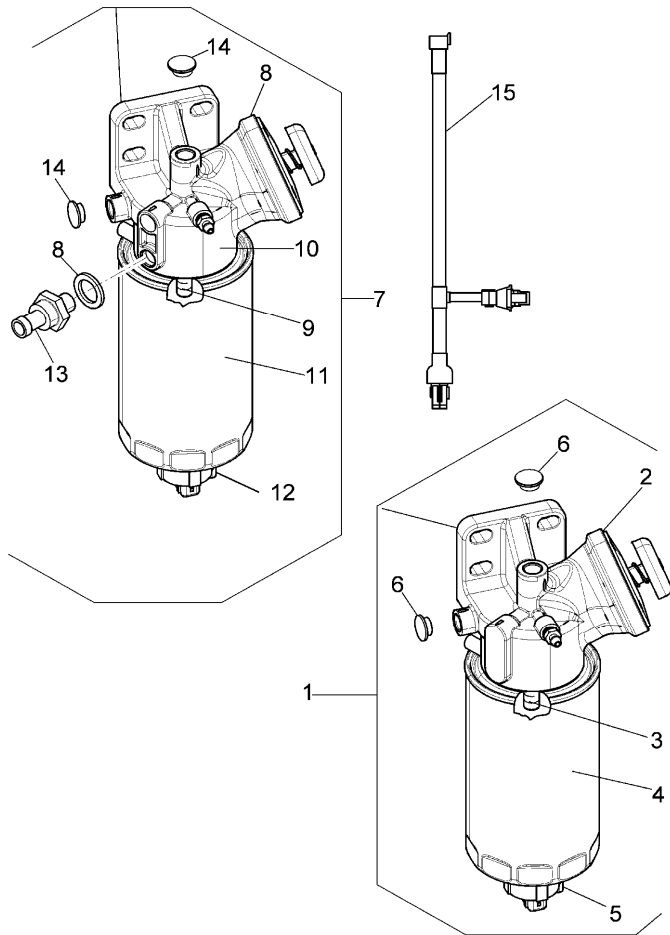

Engine

TTX Tier 3 (2007-) - XTX4 - 230

XTX4\00006595.png

A-05
211

A05211

Pre filter

			Inglese
1	4206777M91	A	1 Pre filter
2	!	1	1 Sensor
	➡	Ref.n.1	
3	4207839M1	!	1 Insert
	●	N.L.S.(1)	
4	4215225M1	!	1 Filter
	●	4215225M2(1)	
5	4215224M1	!	1 Warn indicator
6	4207835M1	!	2 Plug
	●	N.L.S.(2)	
7	3696551M91	B	1 Pre filter
8	!	7	1 Sensor
	➡	Ref. n.7	
9	!	7	1 Insert
	➡	Ref. n.7	
10	!	7	1 Heater
	➡	Ref. n.7	
11	4215225M1	!	1 Filter
	●	4215225M2(1)	
12	4215224M1	!	1 Warn indicator
13	4218508M91	!	1 Thermostat
14	!	7	2 Plug
	➡	Ref. n.7	
15	4216333M91	B	1 Bridle
!	This is a component of an assembly		
➡	Not serviced, order