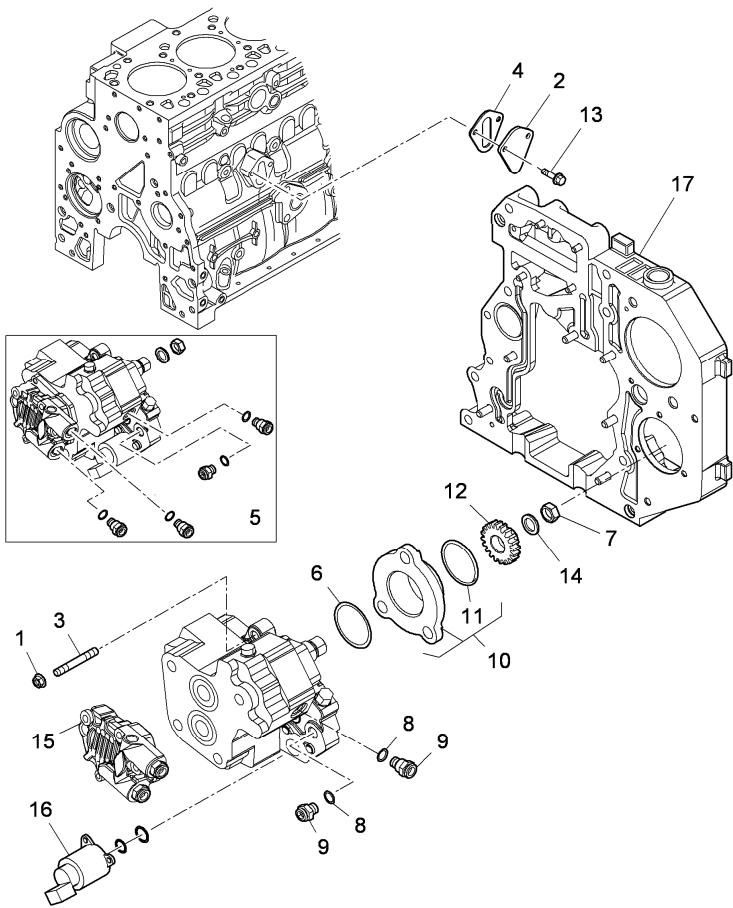

XTX4\00006701.png

A-05
14

A0514

Timing parts

Inglese

- | | | | | |
|---|-----------|---------------|---|-------------|
| 1 | 3688856M1 | | 6 | Screw |
| 2 | 704887A1 | | 1 | Pinion |
| 3 | 3688854M1 | ◄ M8x17 mm | 2 | Screw |
| 4 | 3688818M1 | ● 704997A1(2) | 1 | Stirrup |
| 5 | 3689061M1 | ● 704931A1(1) | 1 | Camshaft |
| 6 | 3688857M1 | ! 5 | 1 | Screw |
| 7 | | ● 705005A1(1) | 1 | Housing |
| 8 | | ◁ A-05 02 9 | 1 | Rotor drive |
| | | ◁ A-05 04 10 | | |
- ! This is a component of an assembly
◁ See page - reference number
◄ Length
● Replacement

Engine

TTX Tier 3 (2007-) - XTX4 - 230

**A-05
15**

A0515

Fuel injection equipment

XTX4\00006702.png

		Inglese
1	3688948M1	3 Nut
2	3688811M1 ●	1 Coperch.
3	704575A1 ◄	3 Stud
4	3688642M1 ●	1 Gasket
5	3688821M1 ●	1 Pump
6	3689012M1	1 O ring
7	3688641M1 ●	1 Nut
8	3689015M1 ●	4 Gasket
9	3688689M1 ●	4 Union
10	705116A1	1 Spacer
11	704591A1 !	1 Gasket
12	704731A1	1 Pinion
13	3688941M1 ●	2 Screw
14	3688990M1 ●	1 Washer
15	◁ A-05 17 10	1 Pump
16	◁ A-05 17 1	1 Adjuster
17	◁ A-05 04 10	1 Rotor drive