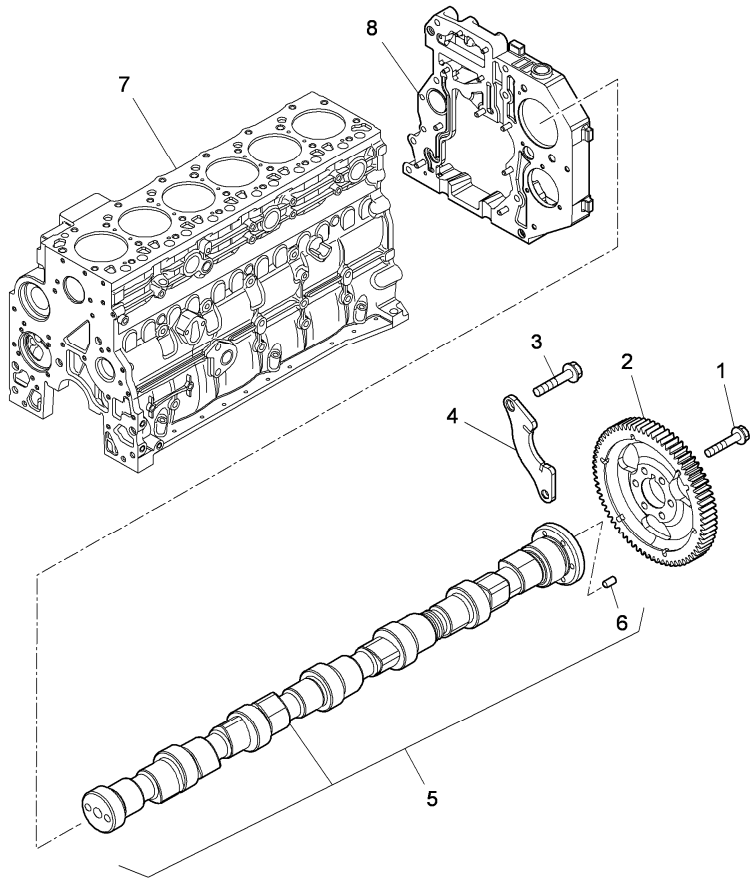

A-05
13

A0513

Vibration damper

- 1 704899A1
 - 2 3688681M1
 - 3 704720A1
 - 4  A-05 11 2
-  See page - reference number

Inglese

- 1 Pulley
- 6 Screw
- 1 Kit
- 1 Shaft

Engine

TTX Tier 3 (2007-) - XTX4 - 230

XTX4\00006701.png

A-05
14

A0514

Timing parts

Inglese

- | | | | | |
|---|-----------|---------------|---|-------------|
| 1 | 3688856M1 | | 6 | Screw |
| 2 | 704887A1 | | 1 | Pinion |
| 3 | 3688854M1 | ◄ M8x17 mm | 2 | Screw |
| 4 | 3688818M1 | ● 704997A1(2) | 1 | Stirrup |
| 5 | 3689061M1 | ● 704931A1(1) | 1 | Camshaft |
| 6 | 3688857M1 | ! 5 | 1 | Screw |
| 7 | | ● 705005A1(1) | 1 | Housing |
| 8 | | ◁ A-05 02 9 | 1 | Rotor drive |
| | | ◁ A-05 04 10 | | |
- ! This is a component of an assembly
◁ See page - reference number
◄ Length
● Replacement