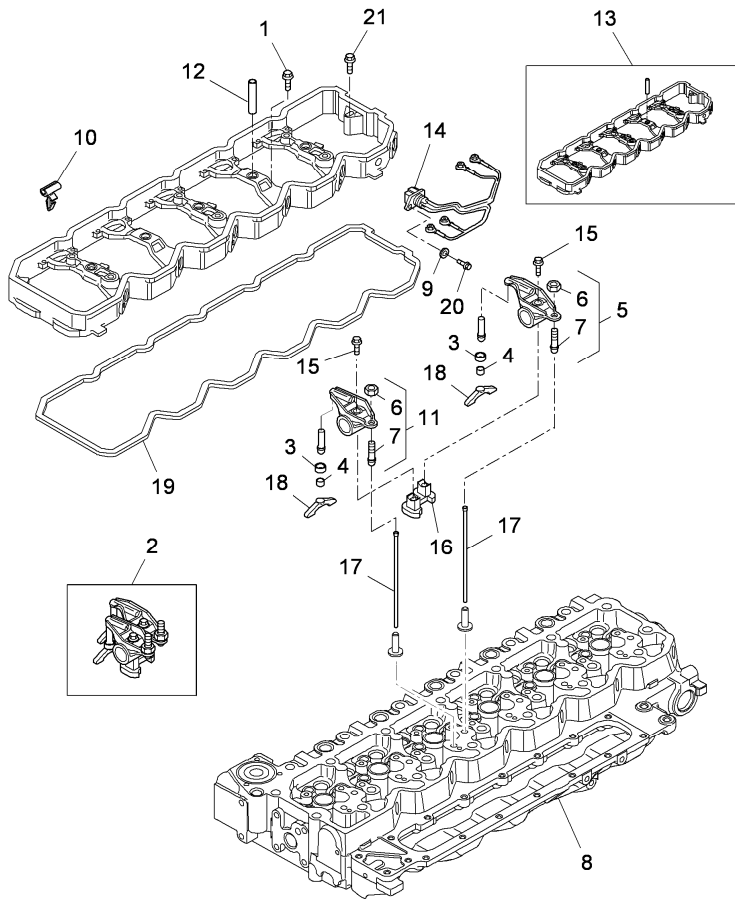

A0509

Rocker shaft

		Inglese	
1	3688796M1	◄► M8x70 mm	5 Screw
		● 704858A1(5)	
2	3688820M1	● 6503095M2(1)	6 Shaft
3	3688816M1	● 6513400M1(1)	12 Cup
4	3688815M1	● 6513401M1(12)	12 Skate
5	3688764M1	● 6513402M91(6)	6 Rocker
6	A		12 Nut
7	3688604M1	● 6513404M1(12)	12 Screw
8		◁ A-05 07 3	1 Head
9	3688950M1	● 707347A1(3)	3 Lock washer
10	3689037M1	● 705197A1(6)	6 Spring
11	3688763M1	● 6513405M91(6)	6 Rocker
12	3688871M1	● 705039A1(5)	5 Bush
13	3688872M1		1 Spacer
14	3689025M1		3 Cable
15	3688609M1	➔ 37131	12 Screw
		● 704622A1(12)	
15	3688860M1	➔ 37130	12 Screw
		● 707345A1(12)	
		● 704735A1(6)	6 Support
16	3688687M1		12 Rod
17	3688756M1		12 Bridge
18	3689067M1		1 Gasket
19	3689039M1		3 Screw
20	3688945M1	◄► M6x16 mm	
		● 704572A1(3)	

2 Screw

- ➔ From serial or engine number
- ➡ Up to serial or engine number
- 👁 See page - reference number
- ↔ Length
- Replacement
- A To be advised

Engine

TTX Tier 3 (2007-) - XTX4 - 230

XTX4\00006695.png