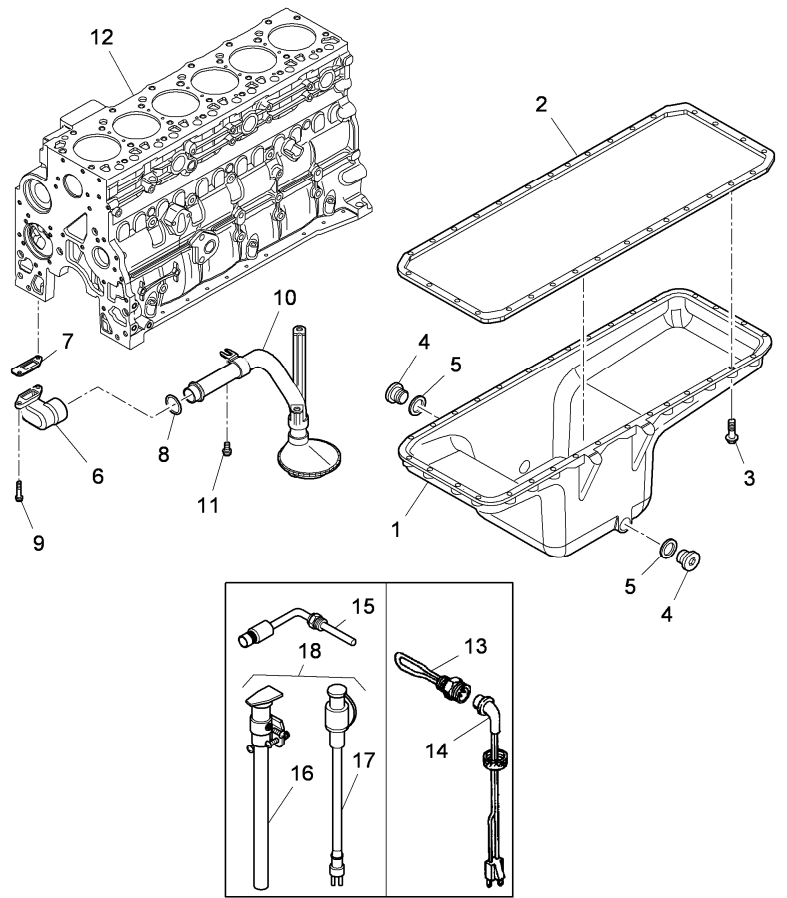

Inglese

- 1 Plate
- 6 Piston
- 12 Rod
- 1 Camshaft
- 1 Heater
- 1 Cable
- 2 Bolt
- 1 Heater
- 1 Cable
- 1 Cable
- 1 Cable
- 1 Nut
- 2 Washer
- 3 Clamp

Engine

TTX Tier 3 (2007-) - XTX4 - 230

XTX4\00006684.png

- ! This is a component of an assembly
- ◁ See page - reference number
- ◀ Length
- Replacement
- A N.a.o. market

Engine

TTX Tier 3 (2007-) - XTX4 - 230

A-05
03

A0503

Oil sump

XTX4\00006684.png

B Excluded "n.a.o." market