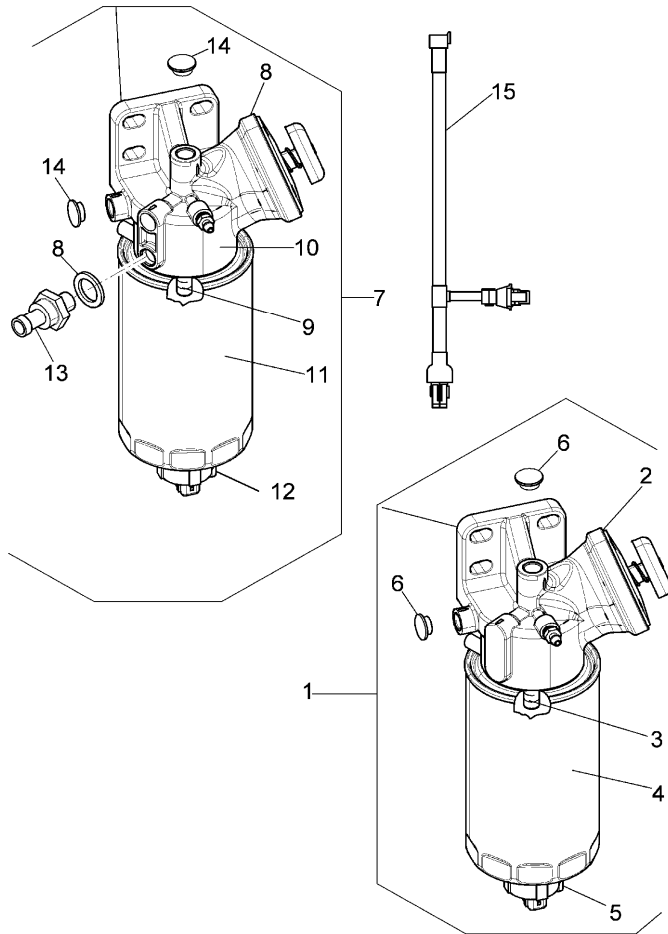

Engine

TTX Tier 3 (2007-) - XTX4 - 230

**A-05
211**

A05211

Pre filter

XTX4\00006595.png

- Replacement
- A Without heater
- B With heater