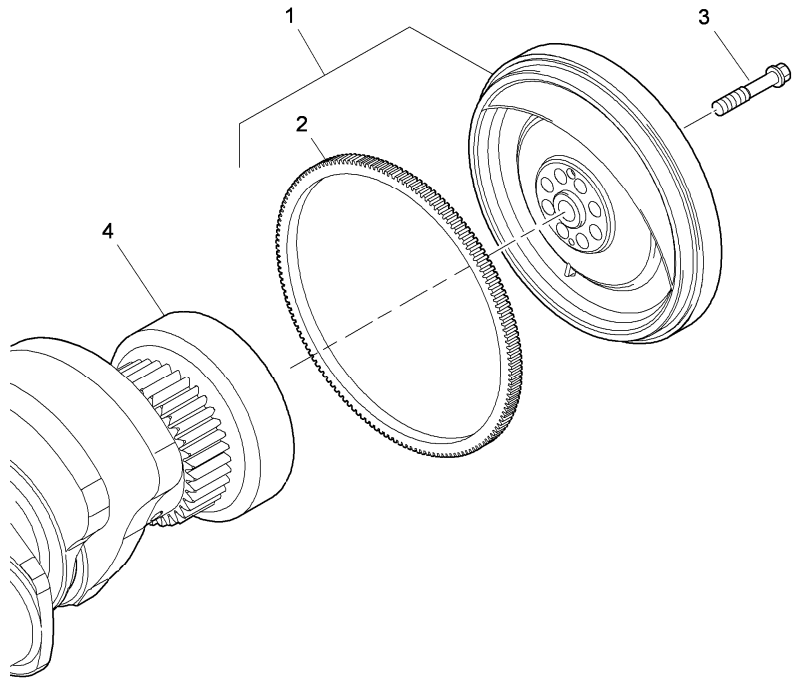

Engine

TTX Tier 3 (2007-) - XTX4 - 230

XTX4\00006699.png

A-05
12

A0512

Engine flywhell - damper

1 705228A1

2 705069A1

1

N.L.S.(1)

3 704752A1

4

A-05 11 2

! This is a component of an assembly

See page - reference number

Replacement

Inglese

1 Flywheel

1 Crownwheel

8 Screw

1 Shaft