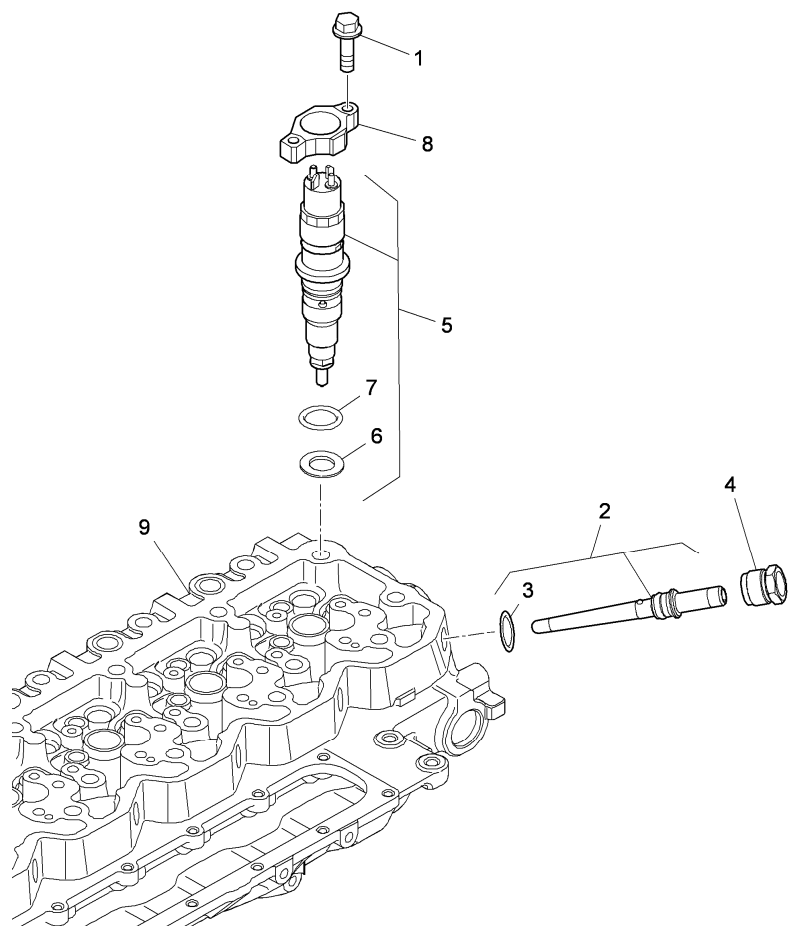

Engine

TTX Tier 3 (2007-) - XTX4 - 230

**A-05
18**

A0518

Nozzles

XTX4\00006706.png

- 1 3688798M1
- 2 3689089M1
- 3 3688649M1 ! 2
- 4 3688688M1
- 5 3689103M1
- 6 3688876M1 ! 5
- 7 3688648M1 ! 5
- 8 3689084M1
- 9 A-05 07 3

Inglese

- 12 Screw
- 6 Pipe
- 1 Ring
- 6 Nut
- 6 Nozzle
- 1 Washer,locking
- 1 Ring
- 1 Stirrup
- 1 Head

! This is a component of an assembly
 See page - reference number