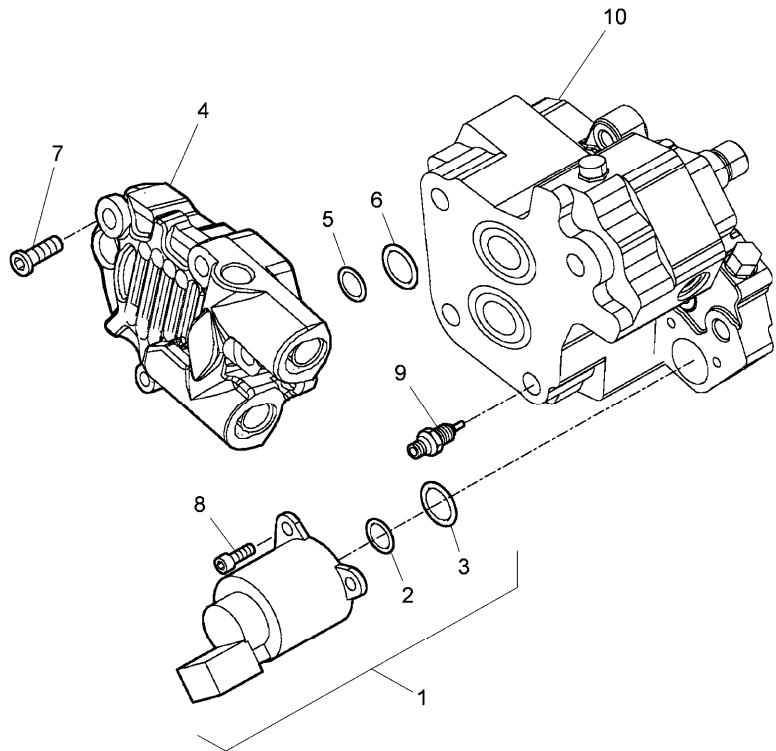

A0516

Accumulator hydraulic

Inglese

1	3689071M1	●	3689071M2(1)	1	Accumulator
2	3689029M1	●	705148A1(4)	4	Screw
3	3688941M1	◄	M8x20 mm	1	Screw
		●	710625A1(1)		
4	3689078M1	!	1	1	Valve
		●	3689078M2(1)		
5	3689100M1	!	1	1	Sensor
		●	3689100M2(1)		
6	4218885M1			1	Pipe
7	4218886M1			3	Pipe
8	4218887M1			3	Pipe
9	4218938M1	!	4	1	Ring
10	704904A1			1	Screw
11	714693A1			1	Spacer
12		◊	A-05 07 3	1	Head

- ! This is a component of an assembly
- ◊ See page - reference number
- ◄ Length
- Replacement

Engine

TTX Tier 3 (2007-) - XTX4 - 230

XTX4\00006704.png

**A-05
17**

A0517

Injection pump (componenti)

		Inglese
1	3689009M1	1 Adjuster
2	3689008M1 ! 1	1 O ring
3	3689007M1 ! 1	1 O ring
4	3689010M1 ● 3689010M2(1)	1 Pump
5	3689013M1	1 O ring
6	3689011M1	1 O ring
7	3689112M1 ● 6525662M1(4)	4 Screw
8	3689128M1 ● 6525661M1(3)	3 Screw
9	3689129M1	1 Valve
10	◁ A-05 15 5	1 Pump
! This is a component of an assembly		
◁ See page - reference number		
● Replacement		

Inglese

- 12 Screw
- 6 Pipe
- 1 Ring
- 6 Nut
- 6 Nozzle
- 1 Washer,locking
- 1 Ring
- 1 Stirrup
- 1 Head

! This is a component of an assembly
 See page - reference number

Engine

TTX Tier 3 (2007-) - XTX4 - 230