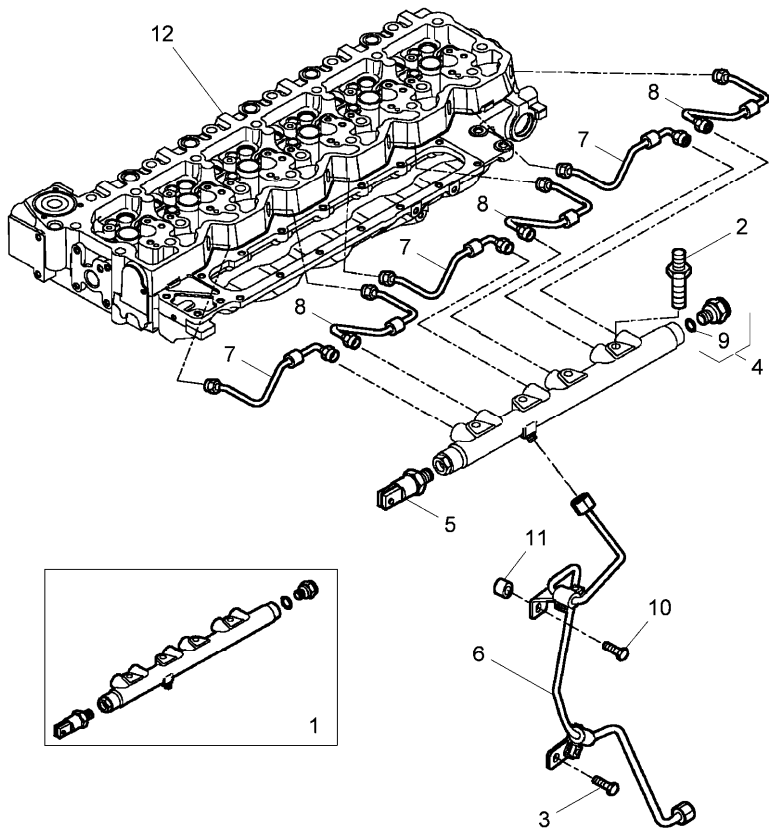

XTX4\00006701.png

A-05
14

A0514

Timing parts

Inglese

- | | | | | |
|---|-----------|---------------|---|-------------|
| 1 | 3688856M1 | | 6 | Screw |
| 2 | 704887A1 | | 1 | Pinion |
| 3 | 3688854M1 | ◄ M8x17 mm | 2 | Screw |
| 4 | 3688818M1 | ● 704997A1(2) | 1 | Stirrup |
| 5 | 3689061M1 | ● 704931A1(1) | 1 | Camshaft |
| 6 | 3688857M1 | ! 5 | 1 | Screw |
| 7 | | ● 705005A1(1) | 1 | Housing |
| 8 | | ◁ A-05 02 9 | 1 | Rotor drive |
| | | ◁ A-05 04 10 | | |
- ! This is a component of an assembly
◁ See page - reference number
◄ Length
● Replacement

Engine

TTX Tier 3 (2007-) - XTX4 - 230

**A-05
15**

A0515

Fuel injection equipment

XTX4\00006702.png

		Inglese
1	3688948M1	3 Nut
2	3688811M1 ●	1 Coperch.
3	704575A1 ◄	3 Stud
4	3688642M1 ●	1 Gasket
5	3688821M1 ●	1 Pump
6	3689012M1	1 O ring
7	3688641M1 ●	1 Nut
8	3689015M1 ●	4 Gasket
9	3688689M1 ●	4 Union
10	705116A1	1 Spacer
11	704591A1 !	1 Gasket
12	704731A1	1 Pinion
13	3688941M1 ●	2 Screw
14	3688990M1 ●	1 Washer
15	◁ A-05 17 10	1 Pump
16	◁ A-05 17 1	1 Adjuster
17	◁ A-05 04 10	1 Rotor drive

! This is a component of an assembly

◁ See page - reference number

◄ Length

● Replacement

Engine

TTX Tier 3 (2007-) - XTX4 - 230

XTX4\00006703.png

A-05
16

A0516

Accumulator hydraulic

Inglese

1	3689071M1	●	3689071M2(1)	1	Accumulator
2	3689029M1	●	705148A1(4)	4	Screw
3	3688941M1	◄	M8x20 mm	1	Screw
		●	710625A1(1)		
4	3689078M1	!	1	1	Valve
		●	3689078M2(1)		
5	3689100M1	!	1	1	Sensor
		●	3689100M2(1)		
6	4218885M1			1	Pipe
7	4218886M1			3	Pipe
8	4218887M1			3	Pipe
9	4218938M1	!	4	1	Ring
10	704904A1			1	Screw
11	714693A1			1	Spacer
12		◊	A-05 07 3	1	Head