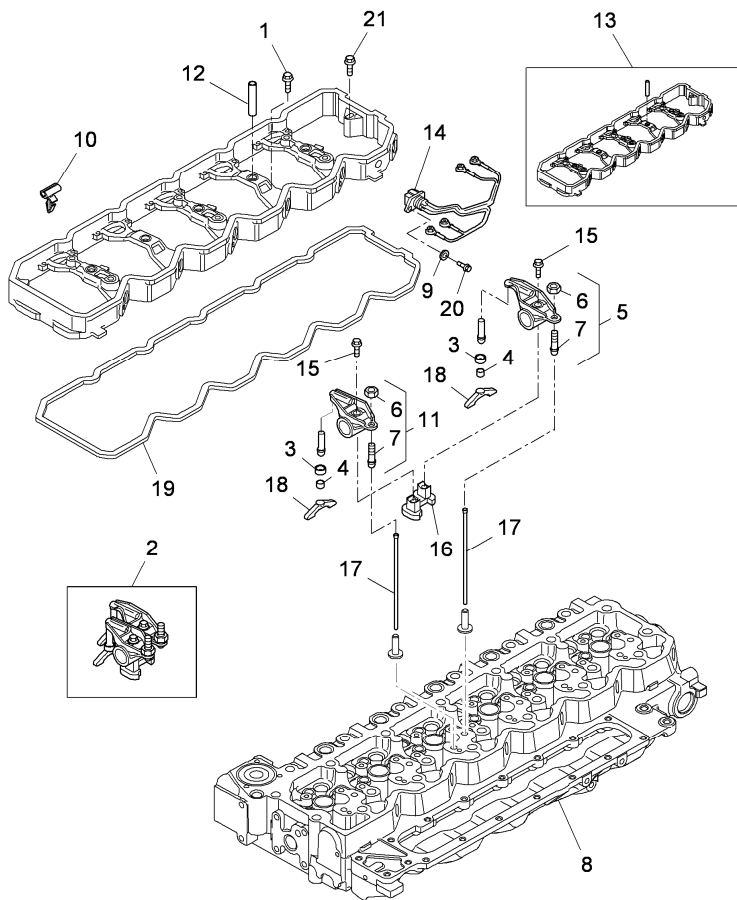

A0509

Rocker shaft

		Inglese	
1	3688796M1	◄► M8x70 mm	5 Screw
		● 704858A1(5)	
2	3688820M1	● 6503095M2(1)	6 Shaft
3	3688816M1	● 6513400M1(1)	12 Cup
4	3688815M1	● 6513401M1(12)	12 Skate
5	3688764M1	● 6513402M91(6)	6 Rocker
6	A		12 Nut
7	3688604M1	● 6513404M1(12)	12 Screw
8		◁ A-05 07 3	1 Head
9	3688950M1	● 707347A1(3)	3 Lock washer
10	3689037M1	● 705197A1(6)	6 Spring
11	3688763M1	● 6513405M91(6)	6 Rocker
12	3688871M1	● 705039A1(5)	5 Bush
13	3688872M1		1 Spacer
14	3689025M1		3 Cable
15	3688609M1	➔ 37131	12 Screw
		● 704622A1(12)	
15	3688860M1	➔ 37130	12 Screw
		● 707345A1(12)	
		● 704735A1(6)	6 Support
16	3688687M1		12 Rod
17	3688756M1		12 Bridge
18	3689067M1		1 Gasket
19	3689039M1		3 Screw
20	3688945M1	◄► M6x16 mm	
		● 704572A1(3)	

2 Screw

- ➔ From serial or engine number
- ➡ Up to serial or engine number
- 👁 See page - reference number
- ↔ Length
- Replacement
- A To be advised

Engine

TTX Tier 3 (2007-) - XTX4 - 210

XTX4\00006695.png