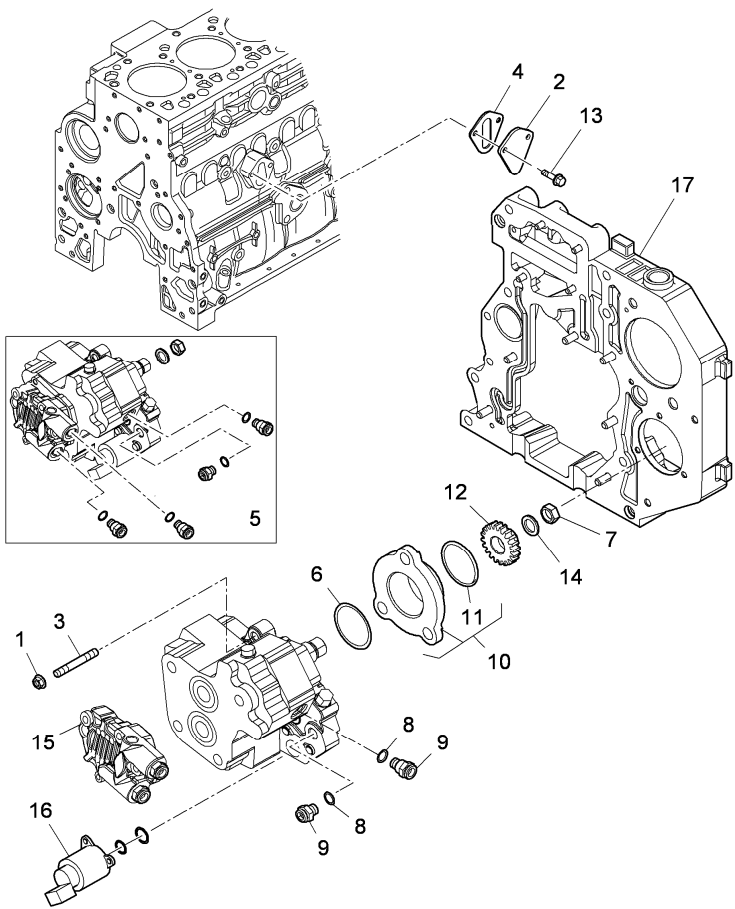

Timing parts

		Inglese
1	3688856M1	6 Screw
2	704887A1	1 Pinion
3	3688854M1	2 Screw
	◄ M8x17 mm	
	● 704997A1(2)	
4	3688818M1	1 Stirrup
	● 704931A1(1)	
5	3689061M1	1 Camshaft
6	3688857M1	1 Screw
	! 5	
	● 705005A1(1)	
7	◁ A-05 02 9	1 Housing
8	◁ A-05 04 10	1 Rotor drive
!	This is a component of an assembly	
◁	See page - reference number	
◄	Length	
●	Replacement	

Engine

TTX Tier 3 (2007-) - XTX4 - 210

**A-05
15**

A0515

Fuel injection equipment

XTX4\00006702.png

		Inglese
1	3688948M1	3 Nut
2	3688811M1	1 Coperch.
3	704575A1	3 Stud
4	3688642M1	1 Gasket
5	3688821M1	1 Pump
6	3689012M1	1 O ring
7	3688641M1	1 Nut
8	3689015M1	4 Gasket
9	3688689M1	4 Union
10	705116A1	1 Spacer
11	704591A1	1 Gasket
12	704731A1	1 Pinion
13	3688941M1	2 Screw
14	3688990M1	1 Washer
15	⊕ A-05 17 10	1 Pump
16	⊕ A-05 17 1	1 Adjuster
17	⊕ A-05 04 10	1 Rotor drive