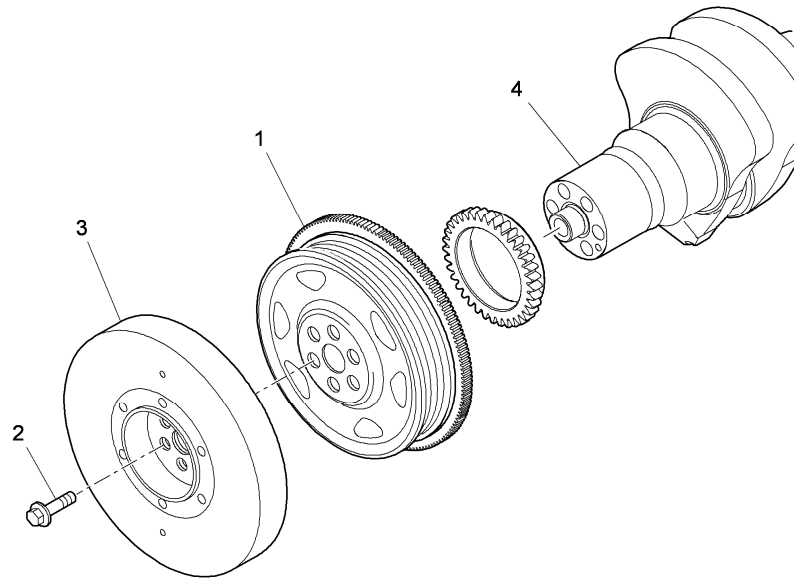

Inglese

- 1 Flywheel
- 1 Crownwheel
- 8 Screw
- 1 Shaft

Engine

TTX Tier 3 (2007-) - XTX4 - 210

XTX4\00006700.png

A-05
13

A0513

Vibration damper

Timing parts

		Inglese
1	3688856M1	6 Screw
2	704887A1	1 Pinion
3	3688854M1	2 Screw
	◄ M8x17 mm	
	● 704997A1(2)	
4	3688818M1	1 Stirrup
	● 704931A1(1)	
5	3689061M1	1 Camshaft
6	3688857M1	1 Screw
	! 5	
	● 705005A1(1)	
7	◁ A-05 02 9	1 Housing
8	◁ A-05 04 10	1 Rotor drive
!	This is a component of an assembly	
◁	See page - reference number	
◄	Length	
●	Replacement	