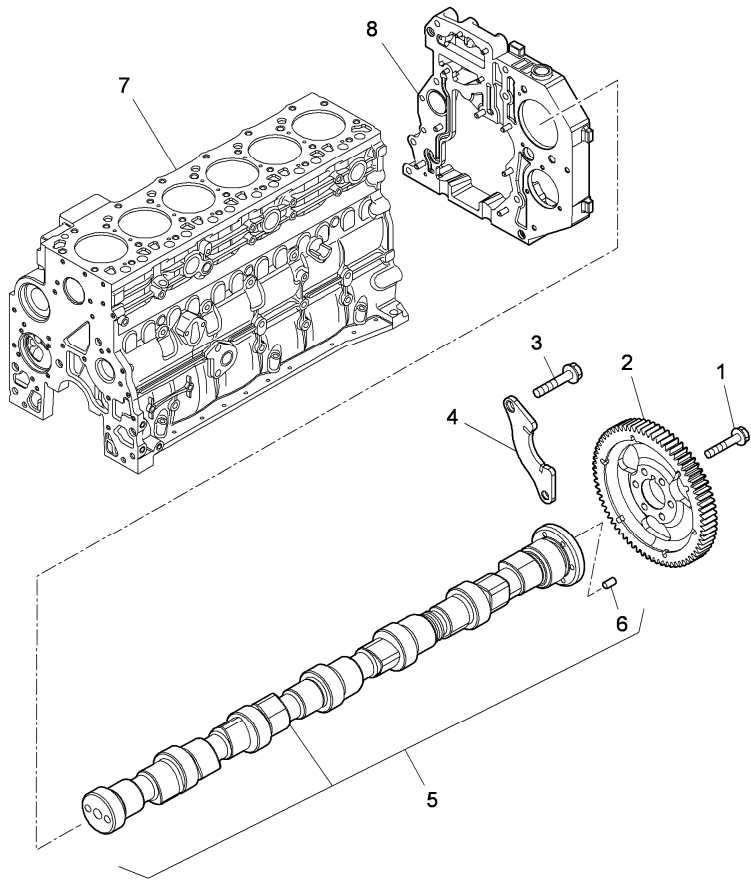

- 1 704899A1
 - 2 3688681M1
 - 3 704720A1
 - 4  A-05 11 2
-  See page - reference number

Inglese

- 1 Pulley
- 6 Screw
- 1 Kit
- 1 Shaft

Engine

TTX Tier 3 (2007-) - XTX4 - 210

XTX4\00006701.png

**A-05
14**

A0514

Timing parts

		Inglese
1	3688856M1	6 Screw
2	704887A1	1 Pinion
3	3688854M1	2 Screw
	◄ M8x17 mm	
	● 704997A1(2)	
4	3688818M1	1 Stirrup
	● 704931A1(1)	
5	3689061M1	1 Camshaft
6	3688857M1	1 Screw
	! 5	
	● 705005A1(1)	
7	◁ A-05 02 9	1 Housing
8	◁ A-05 04 10	1 Rotor drive
!	This is a component of an assembly	
◁	See page - reference number	
◄	Length	
●	Replacement	