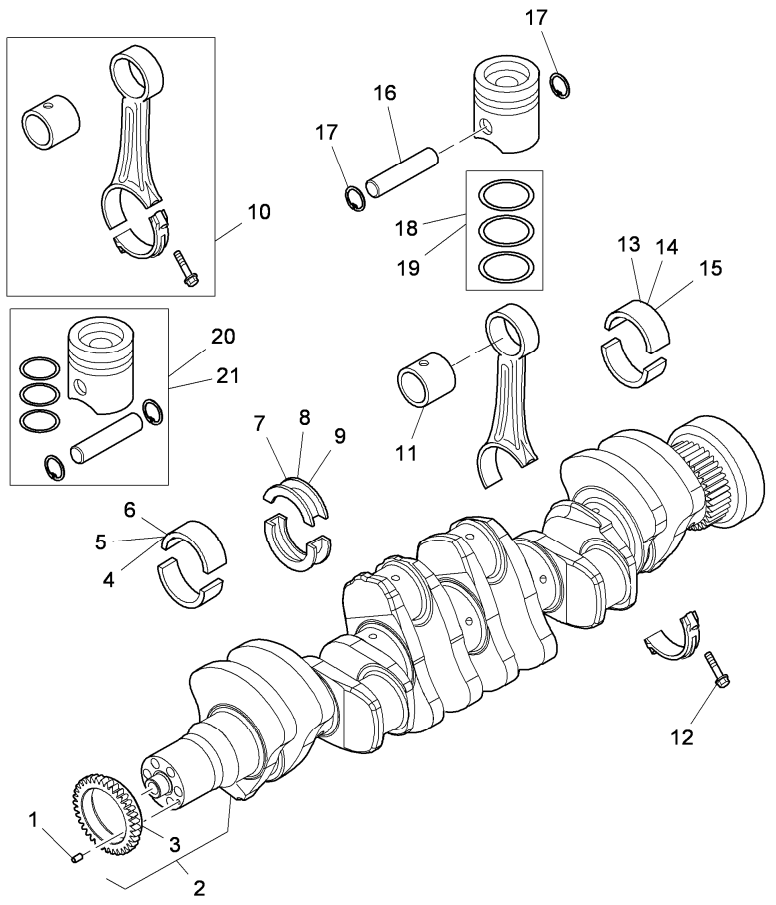

! This is a component of an assembly
✕ Shim

Engine

A-05
11

Crank shaft - connecting rods

TTX Tier 3 (2007-) - XTX4 - 210

XTX4\00006698.png

● Replacement

Engine

Timing parts

		Inglese
1	3688856M1	6 Screw
2	704887A1	1 Pinion
3	3688854M1	2 Screw
	◄ M8x17 mm	
	● 704997A1(2)	
4	3688818M1	1 Stirrup
	● 704931A1(1)	
5	3689061M1	1 Camshaft
6	3688857M1	1 Screw
	! 5	
	● 705005A1(1)	
7	◁ A-05 02 9	1 Housing
8	◁ A-05 04 10	1 Rotor drive
!	This is a component of an assembly	
◁	See page - reference number	
◄	Length	
●	Replacement	