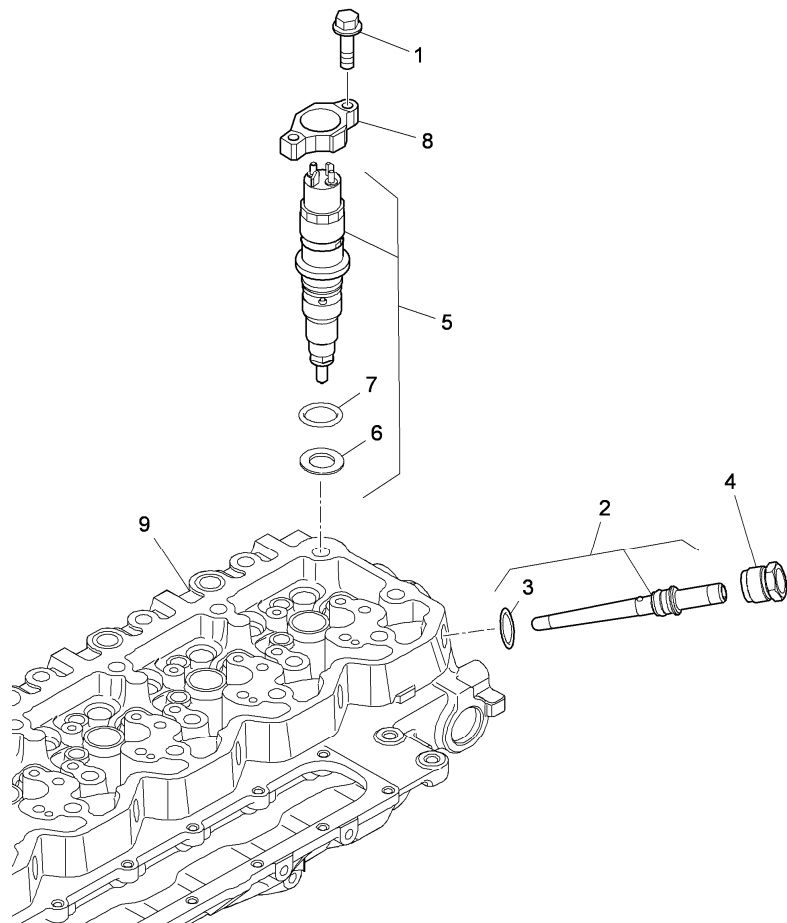

Engine

TTX Tier 3 (2007-) - XTX4 - 210

XTX4\00006706.png

A-05
18

A0518

Nozzles

1 3688798M1

2 3689089M1

3 3688649M1 ! 2

4 3688688M1

5 3689085M1

6 3688876M1 ! 5

7 3688648M1 ! 5

8 3689084M1

9 A-05 07 3

! This is a component of an assembly

 See page - reference number

Inglese

12 Screw

6 Pipe

1 Ring

6 Nut

6 Nozzle

1 Washer,locking

1 Ring

1 Stirrup

1 Head