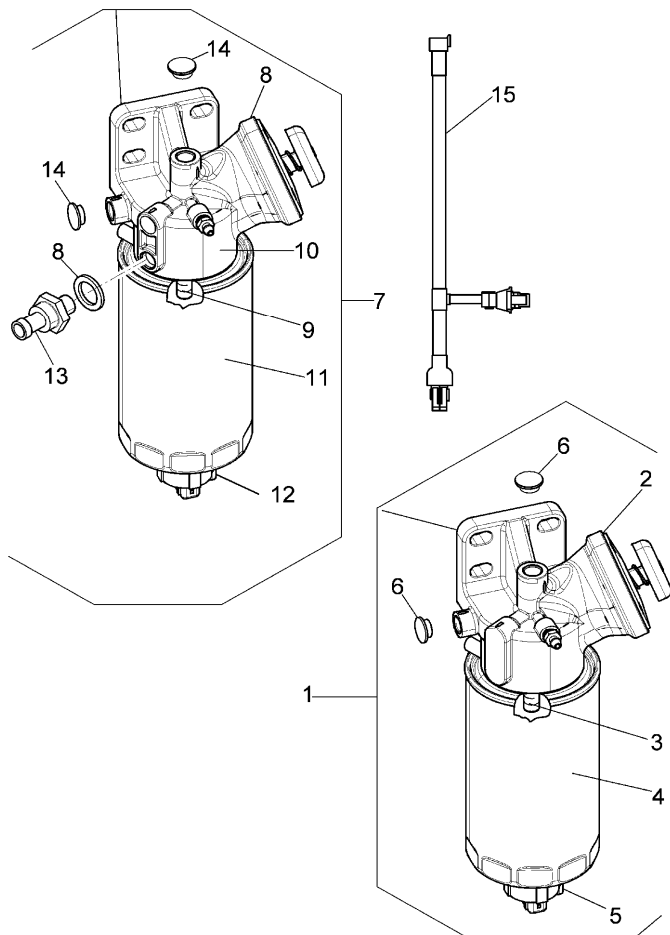

Engine

TTX Tier 3 (2007-) - XTX4 - 210

XTX4\00006595.png

A-05
211

A05211

Pre filter

			Inglese
1	4206777M91	A	1 Pre filter
2	!	1	1 Sensor
	➡	Ref.n.1	
3	4207839M1	!	1 Insert
	●	N.L.S.(1)	
4	4215225M1	!	1 Filter
	●	4215225M2(1)	
5	4215224M1	!	1 Warn indicator
6	4207835M1	!	2 Plug
	●	N.L.S.(2)	
7	3696551M91	B	1 Pre filter
8	!	7	1 Sensor
	➡	Ref. n.7	
9	!	7	1 Insert
	➡	Ref. n.7	
10	!	7	1 Heater
	➡	Ref. n.7	
11	4215225M1	!	1 Filter
	●	4215225M2(1)	
12	4215224M1	!	1 Warn indicator
13	4218508M91	!	1 Thermostat
14	!	7	2 Plug
	➡	Ref. n.7	
15	4216333M91	B	1 Bridle
!	This is a component of an assembly		
➡	Not serviced, order