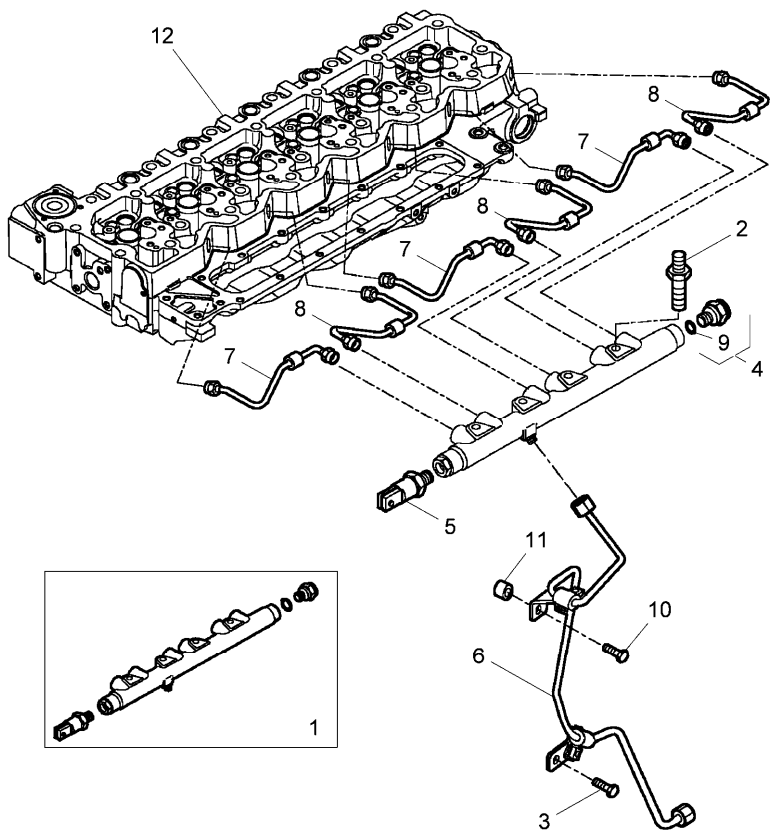

Timing parts

		Inglese
1	3688856M1	6 Screw
2	704887A1	1 Pinion
3	3688854M1	2 Screw
	◄ M8x17 mm	
	● 704997A1(2)	
4	3688818M1	1 Stirrup
	● 704931A1(1)	
5	3689061M1	1 Camshaft
6	3688857M1	1 Screw
	! 5	
	● 705005A1(1)	
7	◁ A-05 02 9	1 Housing
8	◁ A-05 04 10	1 Rotor drive
!	This is a component of an assembly	
◁	See page - reference number	
◄	Length	
●	Replacement	

! This is a component of an assembly

⊕ See page - reference number

◄ Length

● Replacement

Engine

TTX Tier 3 (2007-) - XTX4 - 210

XTX4\00006703.png

**A-05
16**

A0516

Accumulator hydraulic

		Inglese		
1	3689071M1	●	3689071M2(1)	1 Accumulator
2	3689029M1	●	705148A1(4)	4 Screw
3	3688941M1	◄	M8x20 mm	1 Screw
		●	710625A1(1)	
4	3689078M1	!	1	1 Valve
		●	3689078M2(1)	
5	3689100M1	!	1	1 Sensor
		●	3689100M2(1)	
6	4218885M1			1 Pipe
7	4218886M1			3 Pipe
8	4218887M1			3 Pipe
9	4218938M1	!	4	1 Ring
10	704904A1			1 Screw
11	714693A1			1 Spacer
12		◊	A-05 07 3	1 Head