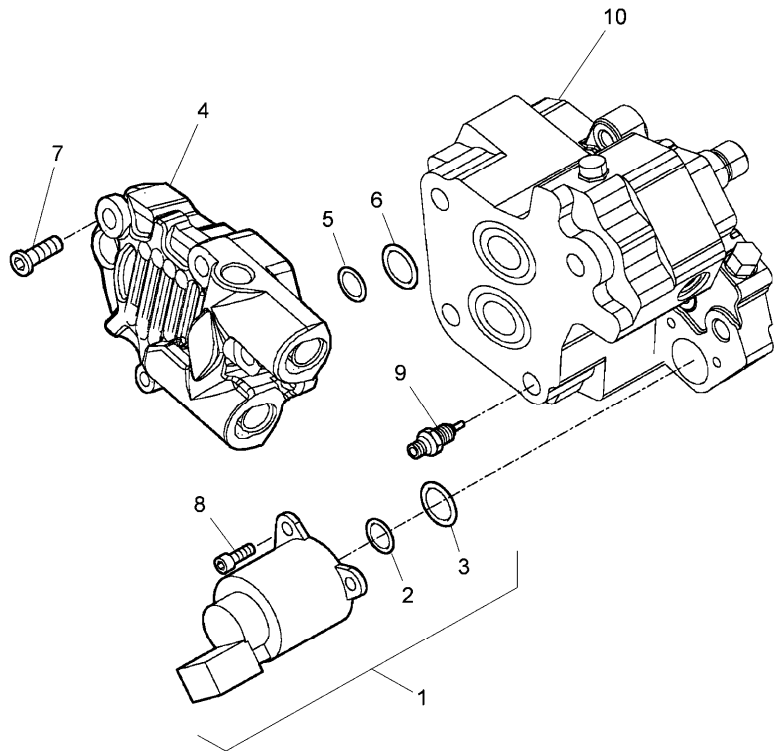

A0516

Accumulator hydraulic

		Inglese		
1	3689071M1	●	3689071M2(1)	1 Accumulator
2	3689029M1	●	705148A1(4)	4 Screw
3	3688941M1	◄	M8x20 mm	1 Screw
		●	710625A1(1)	
4	3689078M1	!	1	1 Valve
		●	3689078M2(1)	
5	3689100M1	!	1	1 Sensor
		●	3689100M2(1)	
6	4218885M1			1 Pipe
7	4218886M1			3 Pipe
8	4218887M1			3 Pipe
9	4218938M1	!	4	1 Ring
10	704904A1			1 Screw
11	714693A1			1 Spacer
12		◊	A-05 07 3	1 Head

- ! This is a component of an assembly
- ◊ See page - reference number
- ◄ Length
- Replacement

Engine

TTX Tier 3 (2007-) - XTX4 - 210

XTX4\00006704.png

**A-05
17**

A0517

Injection pump (componenti)

		Inglese
1	3689009M1	1 Adjuster
2	3689008M1 ! 1	1 O ring
3	3689007M1 ! 1	1 O ring
4	3689010M1 ● 3689010M2(1)	1 Pump
5	3689013M1	1 O ring
6	3689011M1	1 O ring
7	3689112M1 ● 6525662M1(4)	4 Screw
8	3689128M1 ● 6525661M1(3)	3 Screw
9	3689129M1	1 Valve
10	◁ A-05 15 5	1 Pump
!	This is a component of an assembly	
◁	See page - reference number	
●	Replacement	