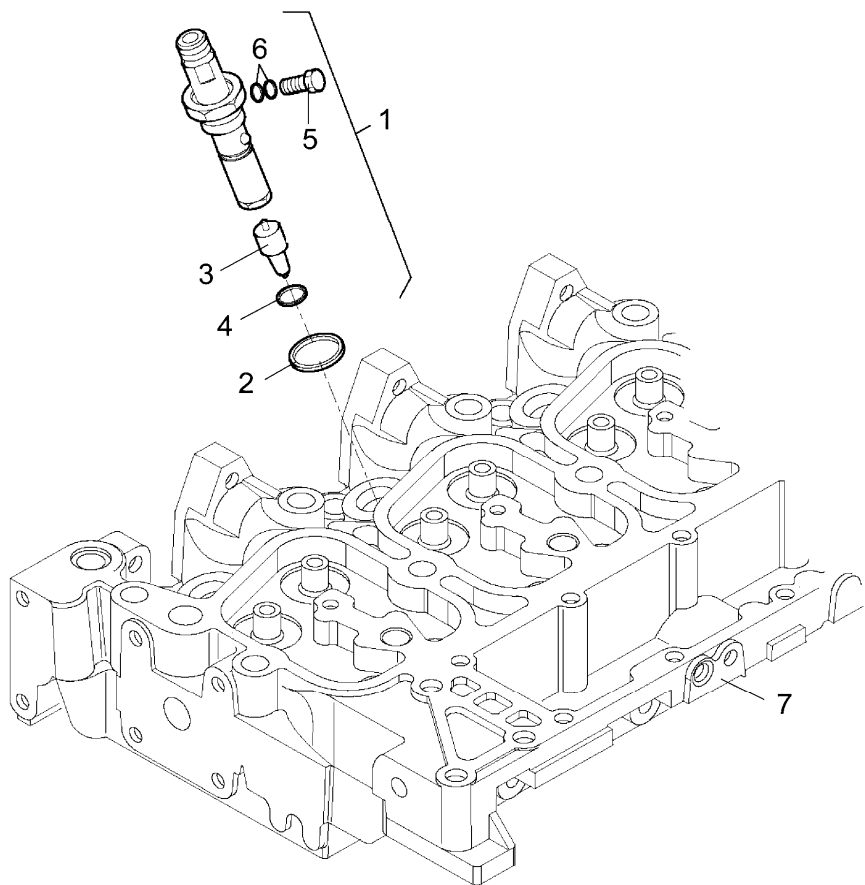

Engine

G-MAX IVECO Tier 3 (2007-2012) - RP74 - 180

RP74\00006012.png

A-05
19

A0519

Nozzles

- 1 4208341M1
- 2 707401A1
- 3 4208342M1
- 4 4208343M1
- 5 4208176M1 M8x1
- 6 4208177M1 Ø6x10 mm
- 7 A-05 06 3

See page - reference number

Inglese

- 6 Nozzle
- 6 Gasket
- 6 Nozzle
- 6 Washer
- 6 Filler
- 12 Ring
- 1 Head

Engine

G-MAX IVECO Tier 3 (2007-2012) - RP74 - 180

RP74\00006013.png

A-05
20

A0520

Fuel filter

Inglese

-	➔	N17029	
1		4207948M91	1 Filter
2		4208178M1	1 Support
3		4208179M1	2 Screw
4		3688934M1	2 Screw
5		4208180M1	2 Nut
6		4207949M1	1 Filter
7		4208234M1	2 Union
8		4208235M1	2 Gasket
9		3688854M1	1 Screw
10		⦿ A-05 06 3	1 Head
➔		Up to serial or engine number	
⦿		See page - reference number	
●		Replacement