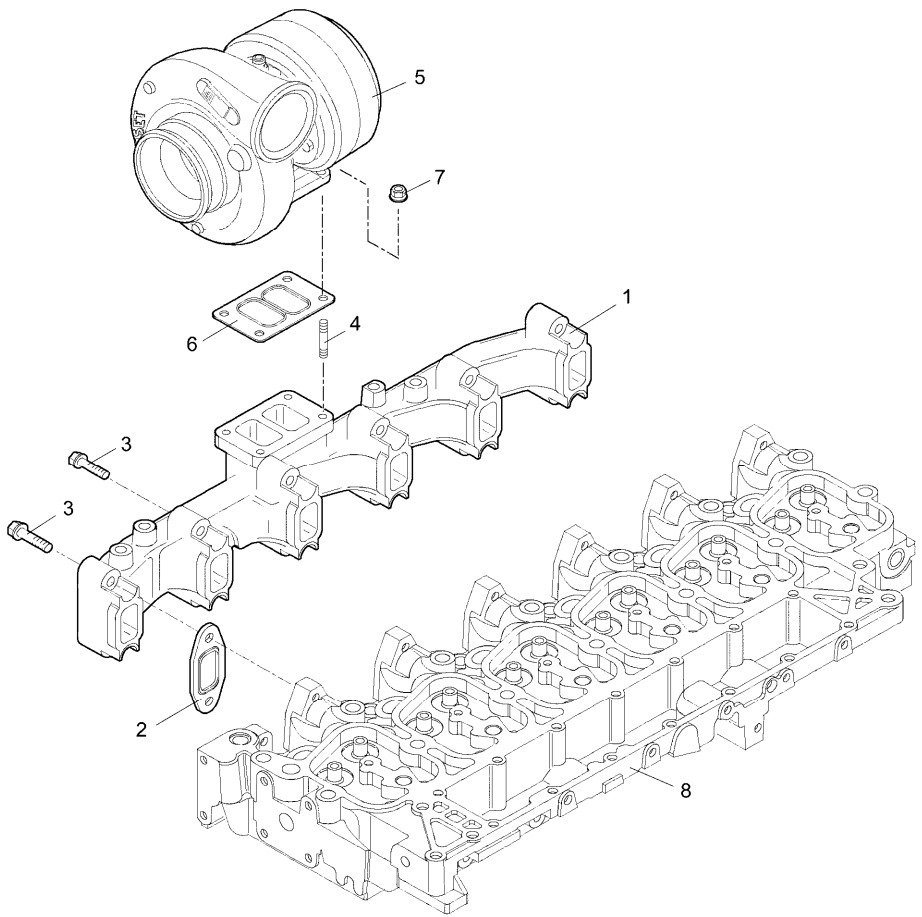

Engine

G-MAX IVECO Tier 3 (2007-2012) - RP74 - 180

RP74\00006006.png

A-05
10
 A0510

Exhaust manifold

- 1 705199A1
- 2 705273A1
- 3 3688774M2 M10x1,5x65 mm
- 4 3688861M1 705008A1(4) M10x1,5
- 5 708801A1
- 6 3688770M1
- 7 3688862M1 M10x1,5
- 8 A-05 06 3

Inglese

- 1 Collet
- 6 Gasket
- 12 Worm
- 4 Screw
- 1 Turbocharger
- 1 Gasket
- 4 Nut
- Head

See page - reference number
 Replacement