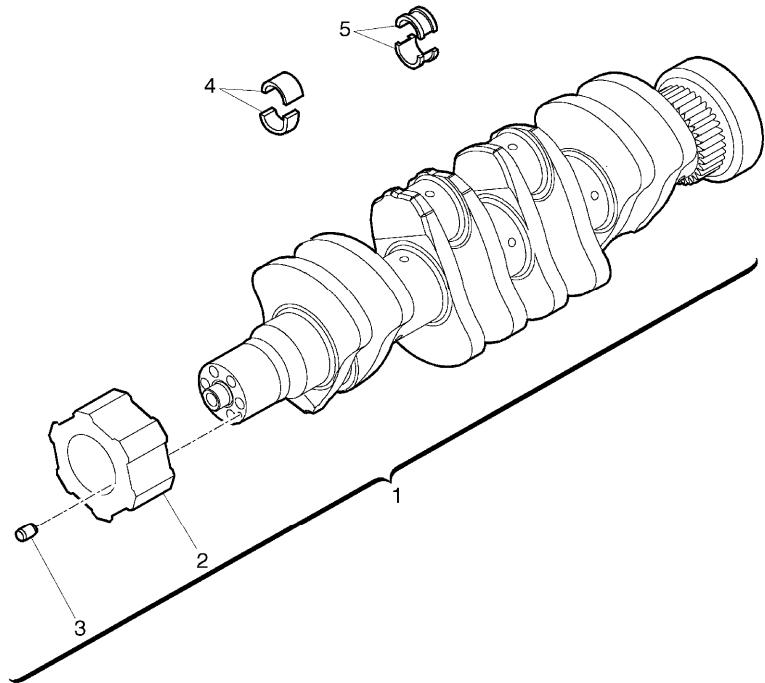

Engine

G-MAX IVECO Tier 3 (2007-2012) - RP74 - 180

RP74\000022015.png

A-05
11

A0511

Crankshaft

			Inglese
1	3688630M1	● 3688630M2(1)	1 Shaft
2	4206387M1		1 Bushing
3	3688851M1	● 704992A1(1)	1 Screw
4	3688637M1	Std.	6 Cuscinet
4	3688638M1	-0.250	6 Cuscinet
4	3688639M1	-0.500	6 Cuscinet
5	3688634M1	Std.	1 Cuscinet
5	3688635M1	-0.250	1 Bearing
5	3688636M1	-0.500	1 Cuscinet
●	Replacement