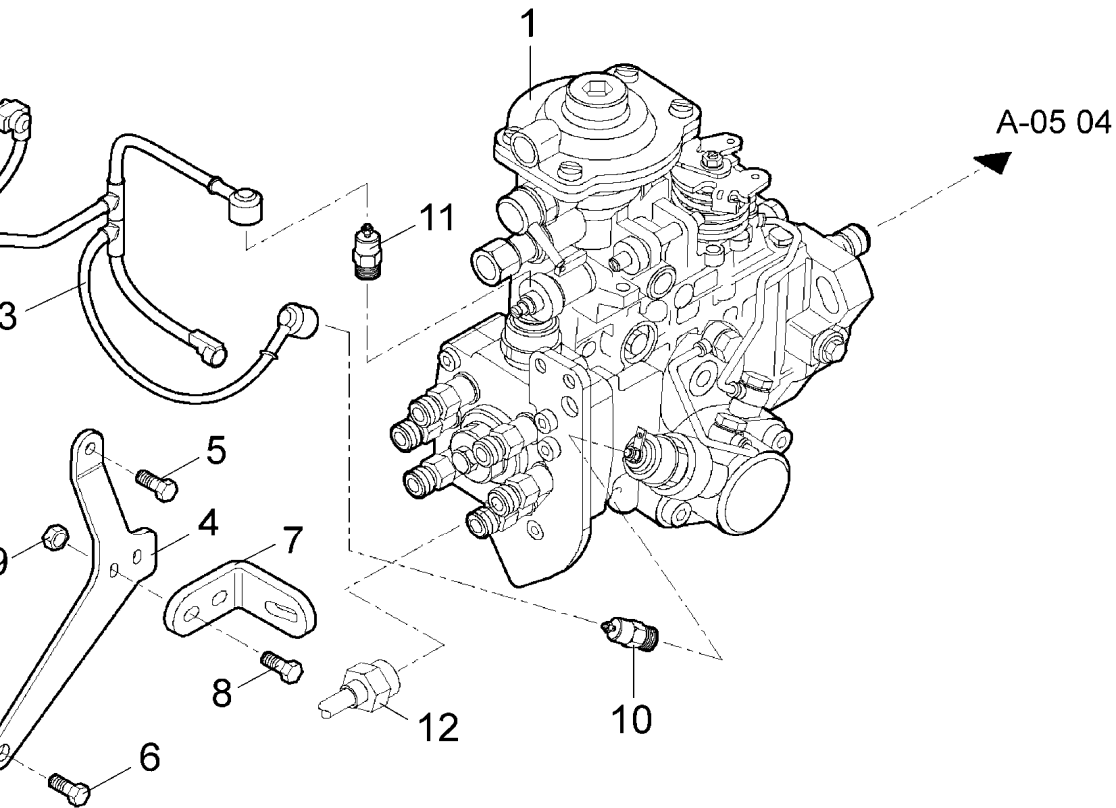

Engine

G-MAX IVECO Tier 3 (2007-2012) - RP74 - 180

RP74\00006028.png

**A-05
16**

A0516

Fuel injection pump

1 4203240M1

1 4213703M1(1)

1

M1

M1

710625A1(1)
M8x1,25x20 mm

1

M1

M1

M1

M1

M1

A-05 22 1

je - reference number
ement

Inglese

1 Pump

1 Sensor

1 Cable

1 Console

1 Screw

1 Screw

1 Console

3 Screw

3 Nut

1 Magnet

1 Electro-valve

1 Pipe