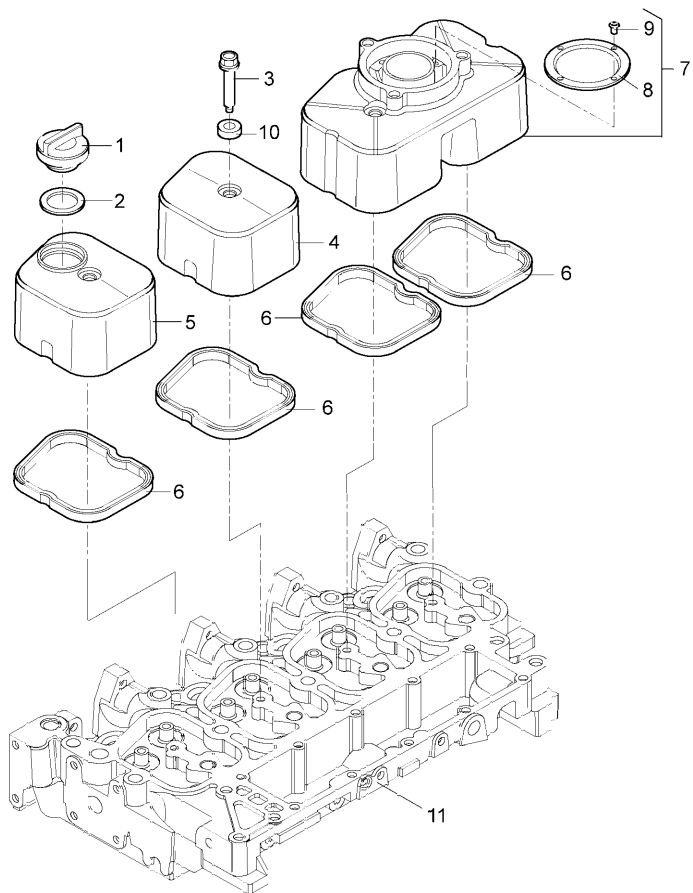

Engine

G-MAX IVECO Tier 3 (2007-2012) - RP74 - 180

RP74\00006003.png

A-05
07

A0507

Cylinder head cover

- 1 4208125M1
- 2 4208126M1
- 3 704820A1 M8x1,25
- 4 705188A1
- 5 4208127M1
- 6 705147A1
- 7 704650A1
- 8 707378A1
- 9 704576A1
- 10 707403A1
- 11 A-05 06 3

See page - reference number

Inglese

- 1 Plug
- 1 Gasket
- 6 Screw
- 3 Coperch.
- 1 Coperch.
- 6 Gasket
- 1 Cover
- 1 Ring
- 4 Screw
- 6 Ring
- Head