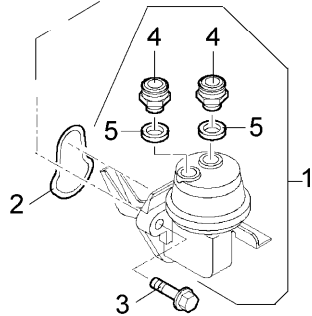

Inglese

- 2 Nut
- 1 Filter
- 1 Cartridge
- 2 Clamp
- 1 Pipe
- 2 Union
- 1 Support

Engine

G-MAX IVECO Tier 3 (2007-2012) - RP74 - 180

RP74\00006014.png

A-05
21

A0521

Fuel pump