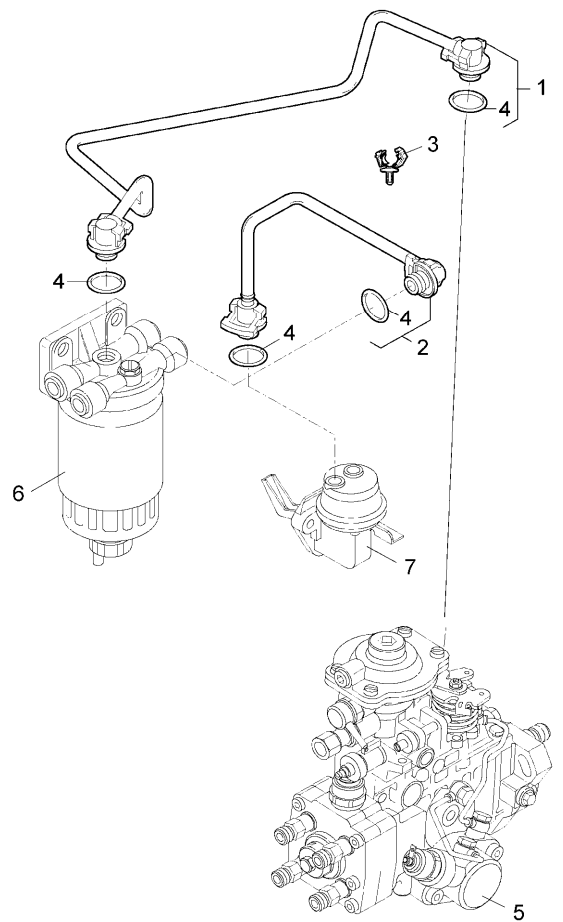

- 1 420236M1
J4A1

- 1 Pipe
- 2 Screw

Engine

A-05
23

Fuel lines

G-MAX IVECO Tier 3 (2007-2012) - RP74 - 180

A0523

RP74\00006016.png