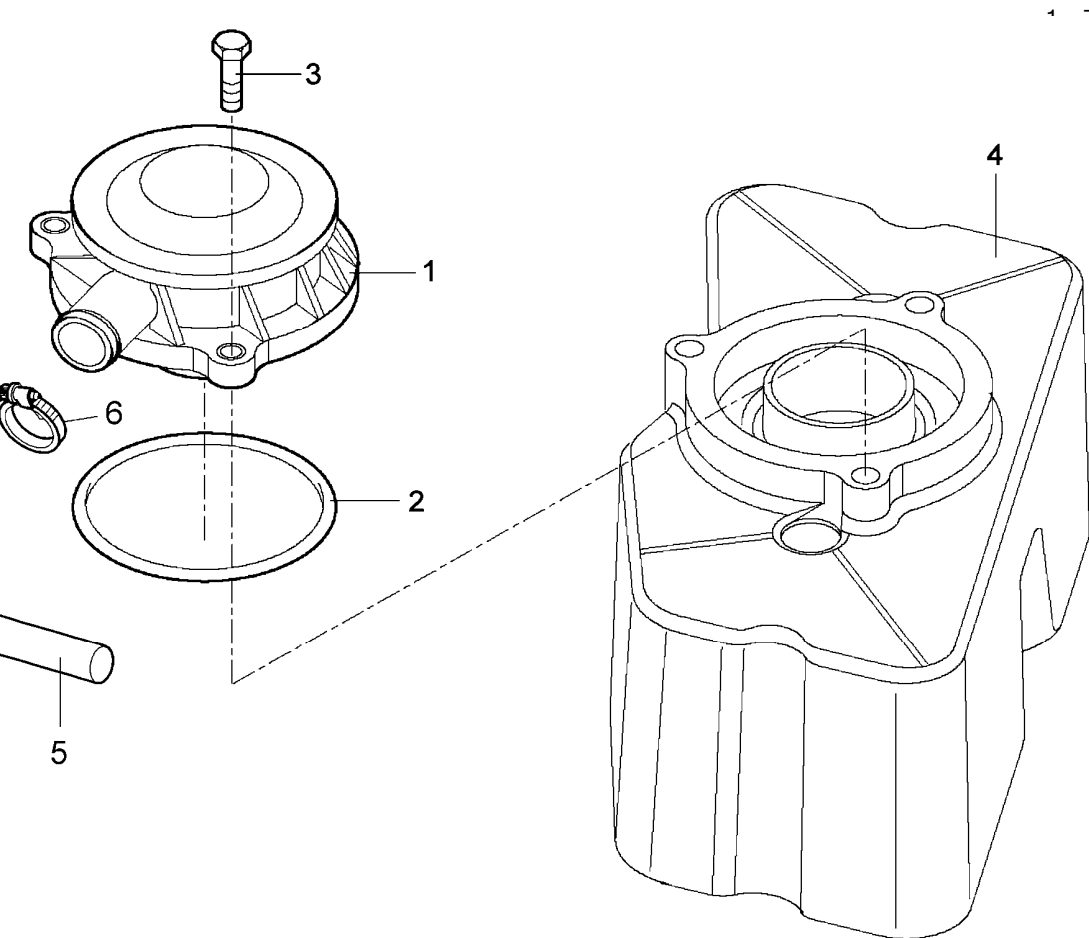

Engine

G-MAX IVECO Tier 3 (2007-2012) - RP74 - 180

RP74\00006001.png

A-05
05
A0505

Engine breathers

- 1 707434A1
- 7435A1
- 38866M1 ● 705021A1(3)
- ◁ A-05 07 7
- 34643M1
- 51942M1
- see page - reference number
- replacement

1. Inglese
2. 1 Valve
   - 1 Gasket
   - 3 Screw
   - 1 Cover
   - 1 Pipe
   - 1 Clamp