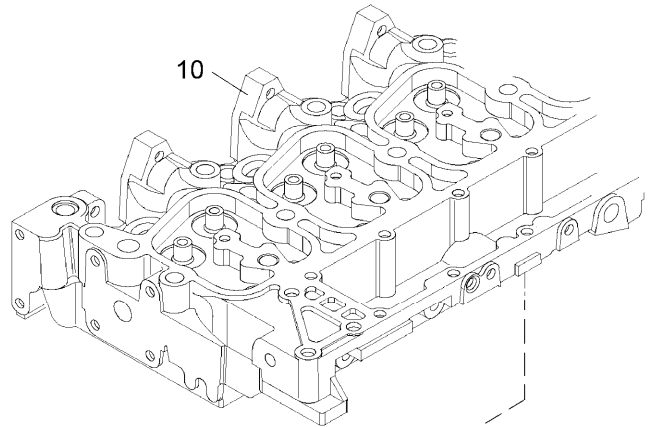

Engine

G-MAX IVECO Tier 3 (2007-2012) - RP74 - 180

RP74\00006013.png

A-05
20

A0520

Fuel filter

Inglese

-	➔	N17029	
1		4207948M91	1 Filter
2		4208178M1	1 Support
3		4208179M1	2 Screw
4		3688934M1	2 Screw
5		4208180M1	2 Nut
6		4207949M1	1 Filter
7		4208234M1	2 Union
8		4208235M1	2 Gasket
9		3688854M1	1 Screw
10		⦿ A-05 06 3	1 Head
➔		Up to serial or engine number	
⦿		See page - reference number	
●		Replacement