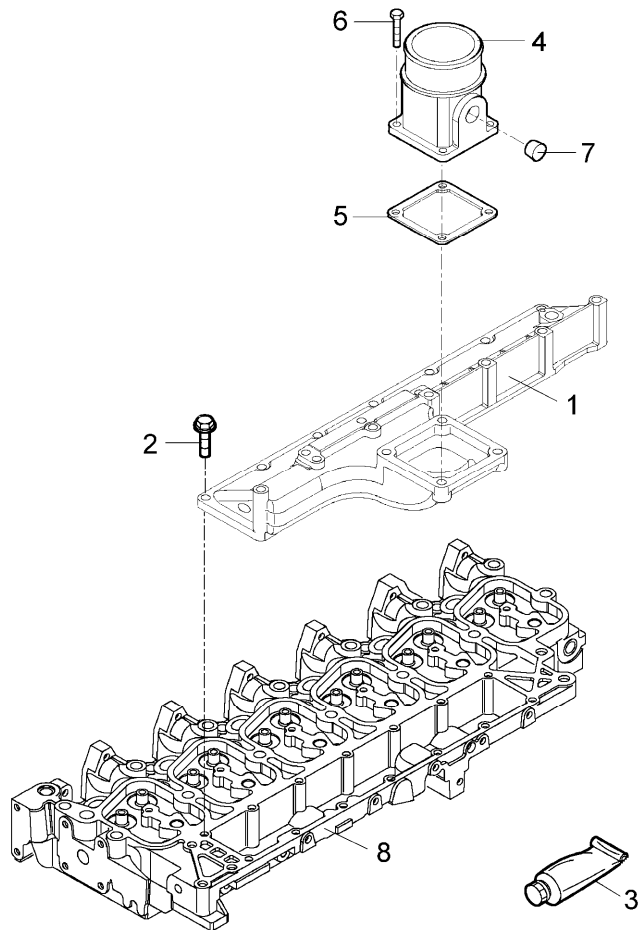

Engine

G-MAX IVECO Tier 3 (2007-2012) - RP74 - 180

RP74\00006005.png

A-05
09

A0509

Induction manifold

			Inglese
1	705187A1		1 Cover
2	3688850M1	M8x1,25x25 mm	10 Screw
3	3688633M1	● 6500933M1(1)	1 Adhesive
4	4208129M1		1 Duct
5	705061A1	● 6500220M1(1)	1 Gasket
6	3688850M1	M8x1,25x25 mm	4 Screw
7	3688683M1		1 Plug
8		◁ A-05 06 3	Head
◁	See page - reference number		
●	Replacement