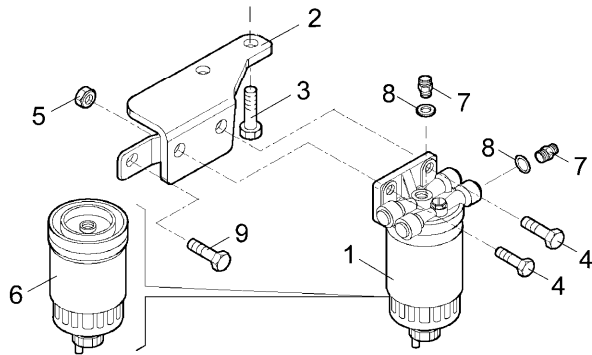

Engine

G-MAX IVECO Tier 3 (2007-2012) - RP74 - 180

RP74\00006013.png

A-05
20

A0520

Fuel filter

Inglese

-	➔	N17029	
1		4207948M91	1 Filter
2		4208178M1	1 Support
3		4208179M1	2 Screw
4		3688934M1	2 Screw
5		4208180M1	2 Nut
6		4207949M1	1 Filter
7		4208234M1	2 Union
8		4208235M1	2 Gasket
9		3688854M1	1 Screw
10		⦿ A-05 06 3	1 Head
➔		Up to serial or engine number	
⦿		See page - reference number	
●		Replacement