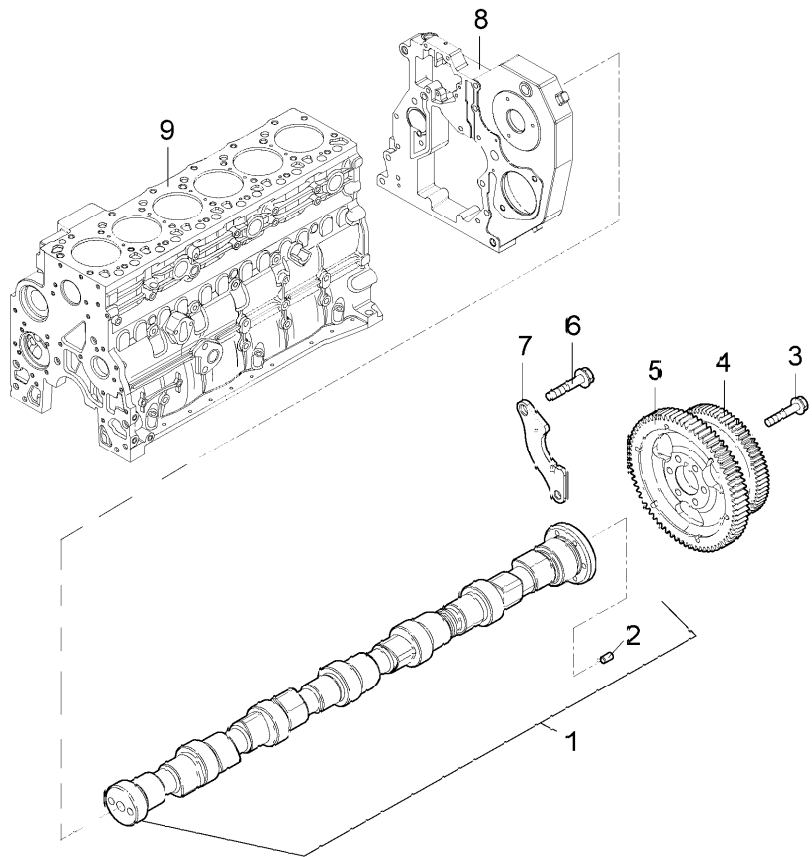

- | | | | | |
|---|-----------|----------------|---|------------------|
| 1 | 3689094M1 | | 1 | Pulley |
| 2 | 3688681M1 | M12x1,5 | 6 | Screw |
| 3 | 4208157M1 | ● 4208157M2(1) | 1 | Vibration damper |
| 4 | 4208158M1 | | 1 | Spacer |
| 5 | | ◁ A-05 11 1 | 1 | Shaft |
- ◁ See page - reference number
● Replacement

Engine

G-MAX IVECO Tier 3 (2007-2012) - RP74 - 180

RP74\00006008.png

A-05
15

A0515

Timing parts

- | | | | |
|---|-----------|---|-------------------------|
| 1 | 4208161M1 | | |
| 2 | 3688857M1 | ● | 705005A1(1) |
| 3 | 4208159M1 | | |
| 4 | 4208162M1 | | |
| 5 | 4208160M1 | | |
| 6 | 3688854M1 | ● | 704997A1(2)
M8x17 mm |
| 7 | 3688818M1 | ● | 704931A1(1) |
| 8 | | ◁ | A-05 04 1 |
| 9 | | ◁ | A-05 02 9 |
- ◁ See page - reference number
● Replacement

Inglese

- | | |
|---|---------|
| 1 | Shaft |
| 1 | Screw |
| 6 | Screw |
| 1 | Gear |
| 1 | Gear |
| 2 | Screw |
| 1 | Stirrup |
| 1 | Cover |
| 1 | |

Engine

G-MAX IVECO Tier 3 (2007-2012) - RP74 - 180

RP74\00006028.png