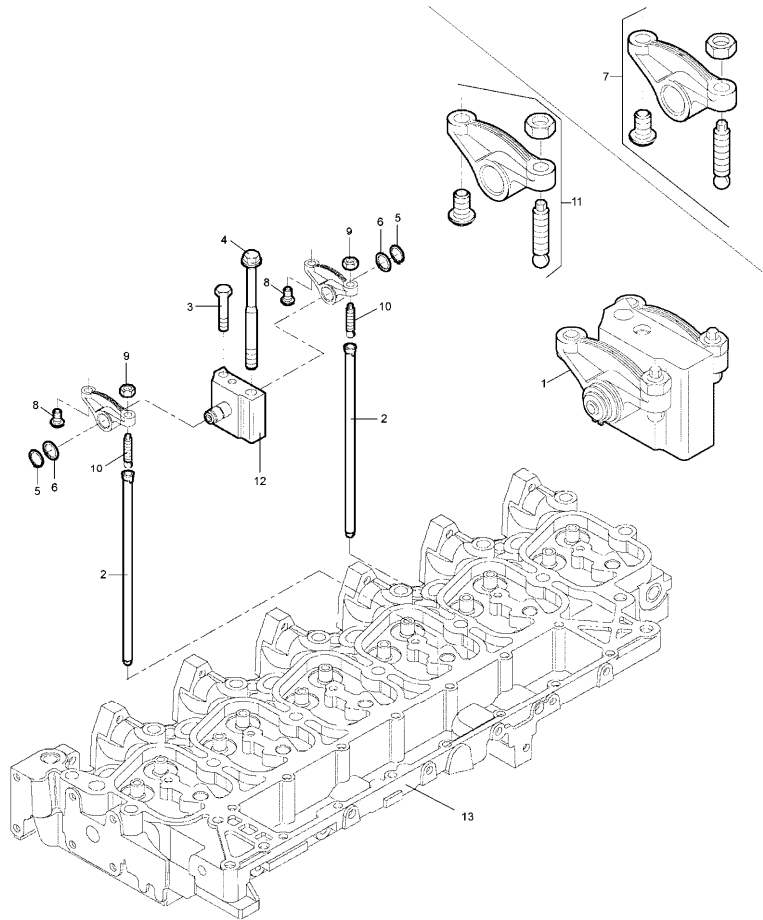

See page - reference number

Inglese

- 1 Plug
- 1 Gasket
- 6 Screw
- 3 Coperch.
- 1 Coperch.
- 6 Gasket
- 1 Cover
- 1 Ring
- 4 Screw
- 6 Ring
- Head

Engine

G-MAX IVECO Tier 3 (2007-2012) - RP74 - 180

RP74\00006004.png

A-05
08

A0508

Rocker arm

- | | | | | | |
|-----|-----------------------------|---------------|---------------|----|----------|
| 1 | 704809A1 | | | | |
| 2 | 704841A1 | | | | |
| 3 | 4208128M1 | M8x1,25x60 mm | | 6 | Screw |
| 4 | 704716A1 | M12x1,75 | | 6 | Screw |
| 5 | 704843A1 | | | 12 | Ring |
| 6 | 704844A1 | | | 12 | Washer |
| 7 | 704810A1 | | | 6 | Rocker |
| 8 | 704845A1 | | | 12 | Ball pin |
| 9 | 704812A1 | | | 12 | Nut |
| 10 | 704813A1 | | | 12 | Screw |
| 11 | 704814A1 | | | 6 | Rocker |
| 12 | 704816A1 | | | 6 | Support |
| 13 | | | < > A-05 06 3 | | Head |
| < > | See page - reference number | | | | |