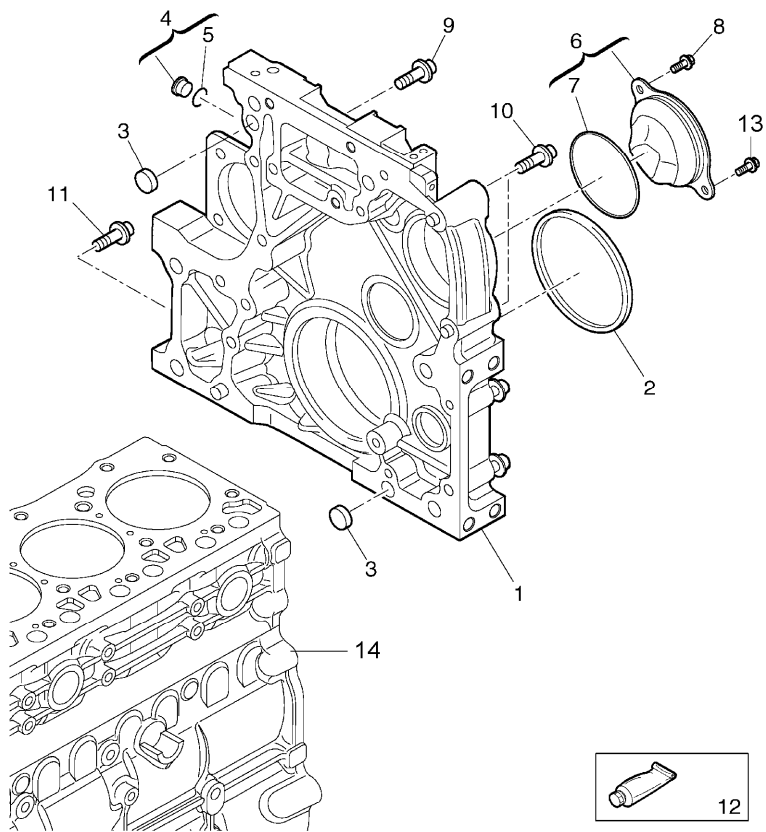

<https://www.ebooklibonline.com>

Engine

G-MAX IVECO Tier 3 (2007-2012) - RP74 - 180

RP74\00006027.png

A-05
03

A0503

Oil sump

- | | | Inglese |
|----|-----------|--------------------|
| 1 | 4208117M1 | 1 Pan |
| 2 | 3688752M1 | 1 Gasket |
| 3 | 3688778M1 | 2 Screw |
| 4 | 3688679M1 | M10x90 mm 24 Screw |
| 5 | 4208118M1 | 6 Screw |
| 6 | 3688678M1 | M10x190 mm 2 Screw |
| 7 | 4208119M1 | 1 Stirrup |
| 8 | 4208120M1 | 2 Stirrup |
| 9 | 3688803M1 | 1 Filter |
| 10 | 3688804M1 | 1 Plug |
| 11 | 3688997M1 | 2 O ring |
| 12 | 3688691M1 | M22x1,5 2 Plug |
| 13 | 4208121M1 | 1 Plug |
| 14 | 4208122M1 | =1,5 mm 1 Gasket |

=1,5 mm
 6528826M1(1)
 Ø18x26 mm

Shim
 Replacement

Engine

G-MAX IVECO Tier 3 (2007-2012) - RP74 - 180

RP74\00006000.png

**A-05
04**

A0504

Crankcase covers