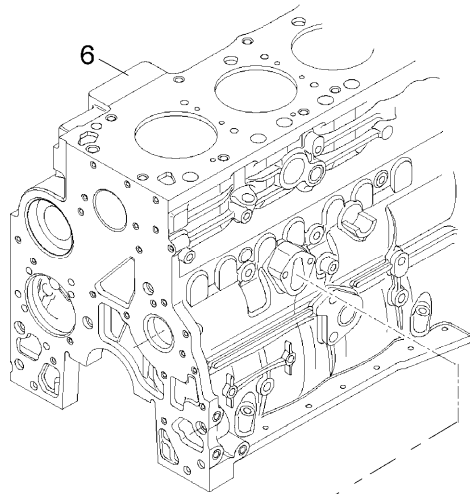

Inglese

- 2 Nut
- 1 Filter
- 1 Cartridge
- 2 Clamp
- 1 Pipe
- 2 Union
- 1 Support

Engine

G-MAX IVECO Tier 3 (2007-2012) - RP74 - 180

RP74\00006014.png

A-05
21

A0521

Fuel pump