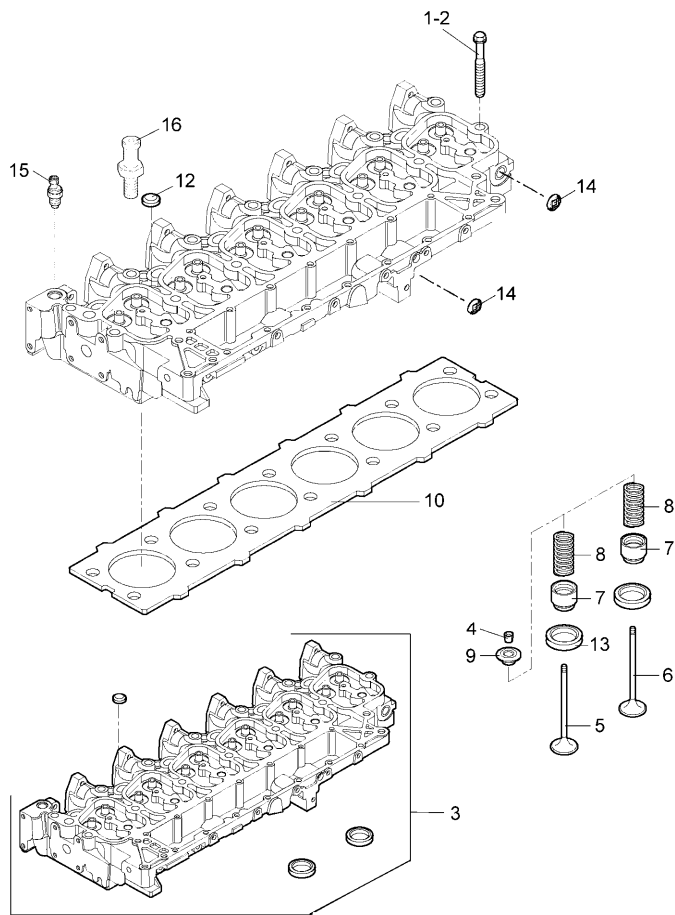

- Inglese
- 1 Valve
 - 1 Gasket
 - 3 Screw
 - 1 Cover
 - 1 Pipe
 - 1 Clamp

Engine

G-MAX IVECO Tier 3 (2007-2012) - RP74 - 180

RP74\00006002.png

A-05
06

A0506

Head cylinder

		Inglese
1	704717A1	6 Screw
2	707390A1	14 Screw
3	704877A1	1 Head
4	704804A1	24 Half cone
5	704807A1	6 Valve
6	704806A1	6 Valve
7	704836A1	12 Cap
8	704821A1	12 Spring
9	704805A1	12 Cup
10	704652A1	1 Gasket
	▲ 1,15 mm	
	⌋ 707379a1	
10	707379A1	1 Gasket
	● N.L.S.(1)	
	▲ =1,25 mm	
	⌋ 704652a1	
11	704922A1	6 Valve seat
12	704802A1	3 Plug
13	704921A1	Valve seat
15	4217672M1	1 Sensor
	⊕ D-00 04 5	
	A	
	B	
15	705080A1	1 Transmitter
	● 4217672M1(1)	
	A	
16	705133A1	1 Union

See page - reference number

Inglese

- 1 Plug
- 1 Gasket
- 6 Screw
- 3 Coperch.
- 1 Coperch.
- 6 Gasket
- 1 Cover
- 1 Ring
- 4 Screw
- 6 Ring
- Head

Engine

G-MAX IVECO Tier 3 (2007-2012) - RP74 - 180

RP74\00006004.png