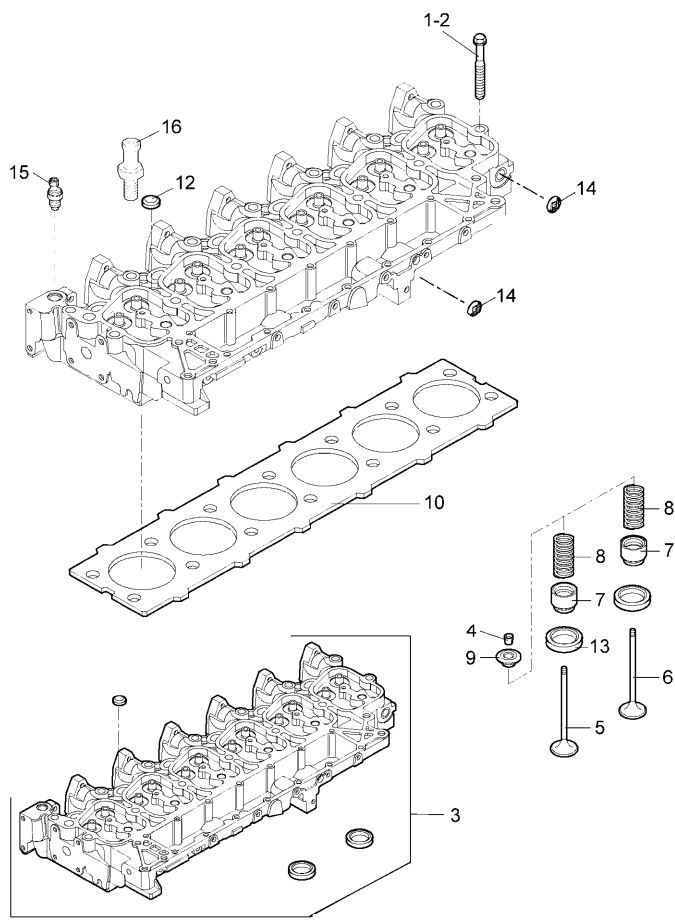

Engine

G-MAX IVECO Tier 3 (2007-2012) - RP74 - 180

RP74\00006002.png

A-05
06

A0506

Head cylinder

- ✕ Shim
- Replacement
- A Engine water temperature
- B For markets climi freddi