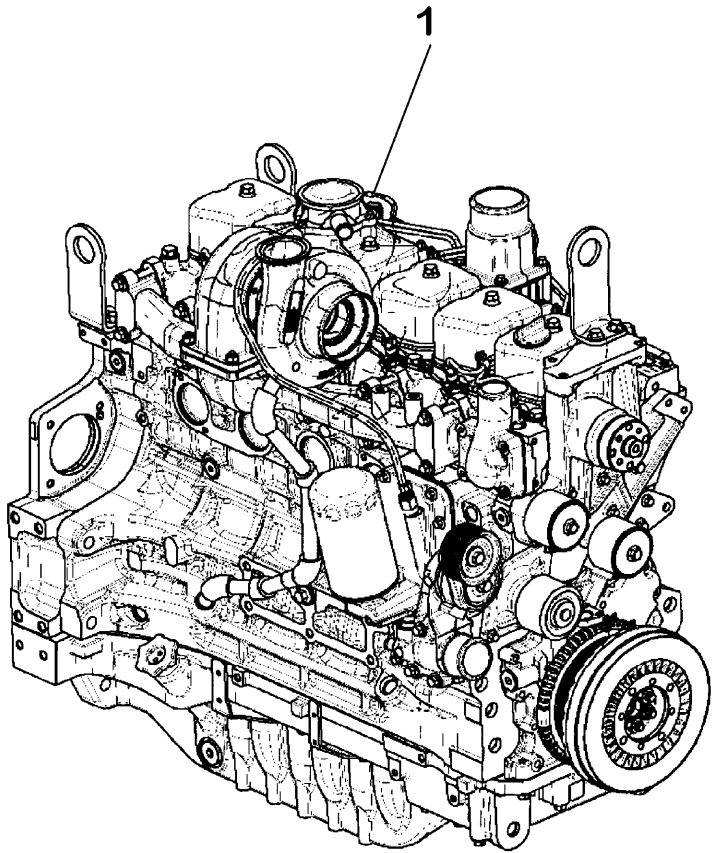

Engine

G-MAX IVECO Tier 3 (2007-2012) - RP74 - 180

RP74\00005363.png

A-05
01

A0501

Engine assembly

Inglese

1 3691626M91

"tier 3" - 126 kw

1 Engine