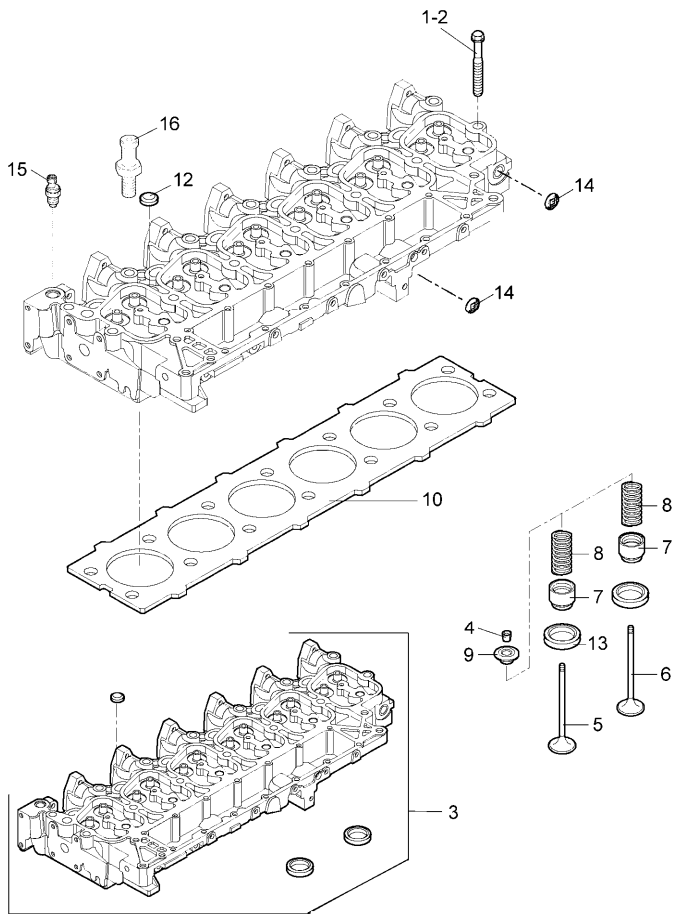

Head cylinder

		Inglese	
1	704717A1	● 707391A1(6) M15x1,75	6 Screw
2	707390A1	M15x1,75	14 Screw
3	704877A1		1 Head
4	704804A1		24 Half cone
5	704807A1		6 Valve
6	704806A1		6 Valve
7	704836A1		12 Cap
8	704821A1		12 Spring
9	704805A1		12 Cup
10	704652A1	▲ 1,15 mm └ 707379a1 ● N.L.S.(1) ▲ =1,25 mm └ 704652a1	1 Gasket
10	707379A1		1 Gasket
11	704922A1		6 Valve seat
12	704802A1		3 Plug
13	704921A1		Valve seat
14	704784A1		2 Plug
15	4217672M1	◁ D-00 04 5 A B	1 Sensor
15	705080A1	● 4217672M1(1) A	1 Transmitter
16	705133A1		1 Union

Inglese

- 1 Plug
- 1 Gasket
- 6 Screw
- 3 Coperch.
- 1 Coperch.
- 6 Gasket
- 1 Cover
- 1 Ring
- 4 Screw
- 6 Ring
- Head

Engine

G-MAX IVECO Tier 3 (2007-2012) - RP74 - 165

RP74\00006004.png

A-05
08

A0508

Rocker arm