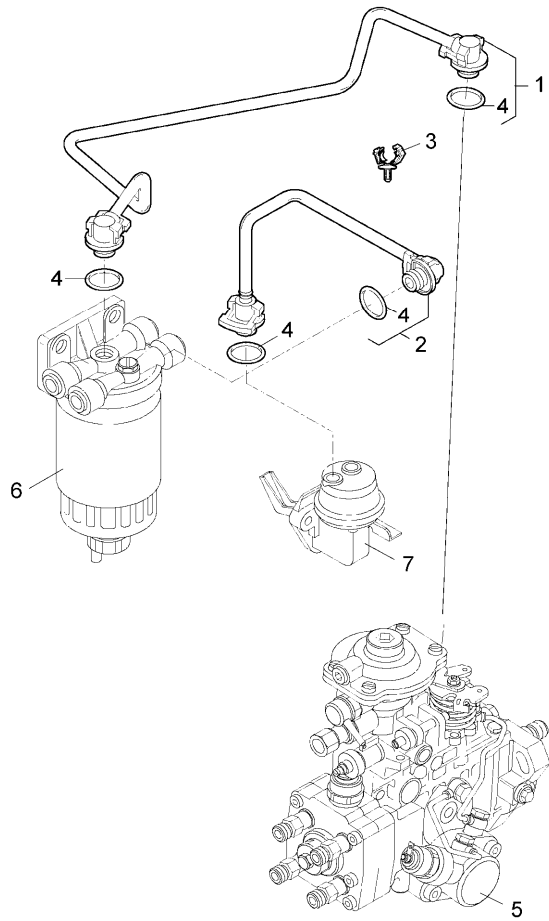

Inglese

- 1 Pipe
- 2 Screw

Engine

G-MAX IVECO Tier 3 (2007-2012) - RP74 - 165

RP74\00006016.png

A-05
23

A0523

Fuel lines