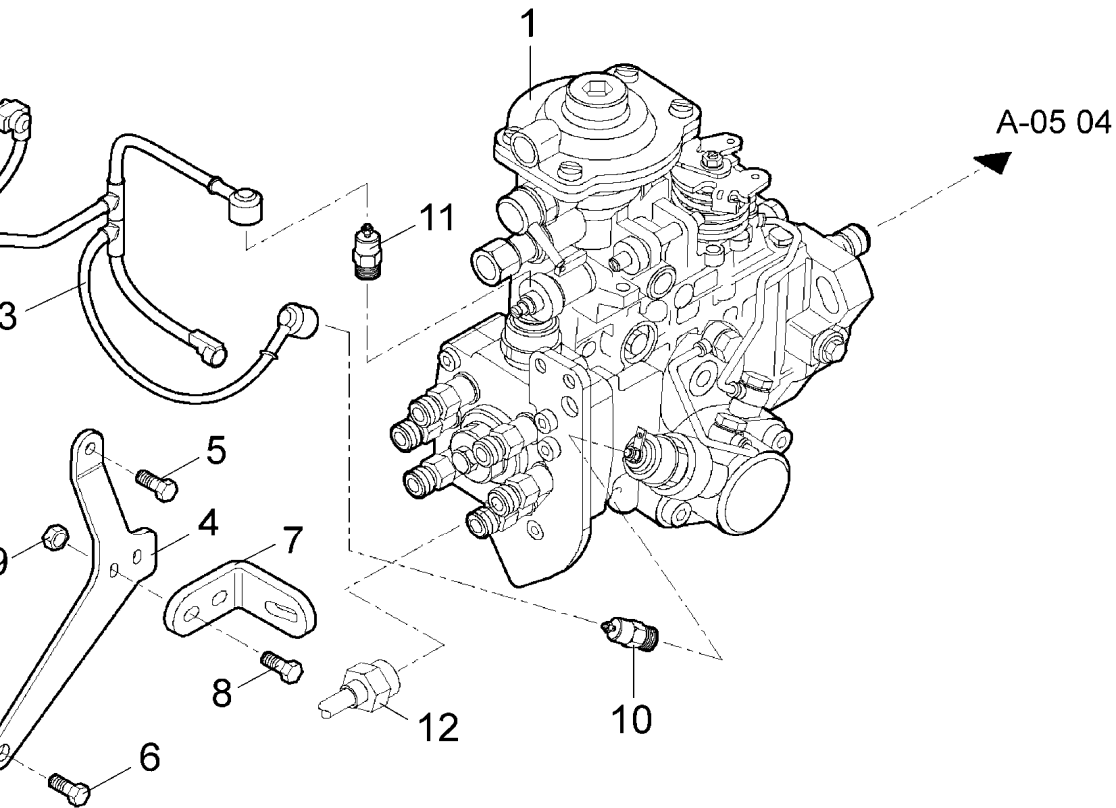

Engine

G-MAX IVECO Tier 3 (2007-2012) - RP74 - 165

RP74\00006028.png

**A-05
16**

A0516

Fuel injection pump

1 4208162M1

1 4213703M1(1)

1

M1

M1

710625A1(1)
M8x1,25x20 mm

1

M1

M1

M1

M1

M1

A-05 22 1

je - reference number
ement

Inglese

1 Pump

1 Sensor

1 Cable

1 Console

1 Screw

1 Screw

1 Console

3 Screw

3 Nut

1 Magnet

1 Electro-valve

1 Pipe