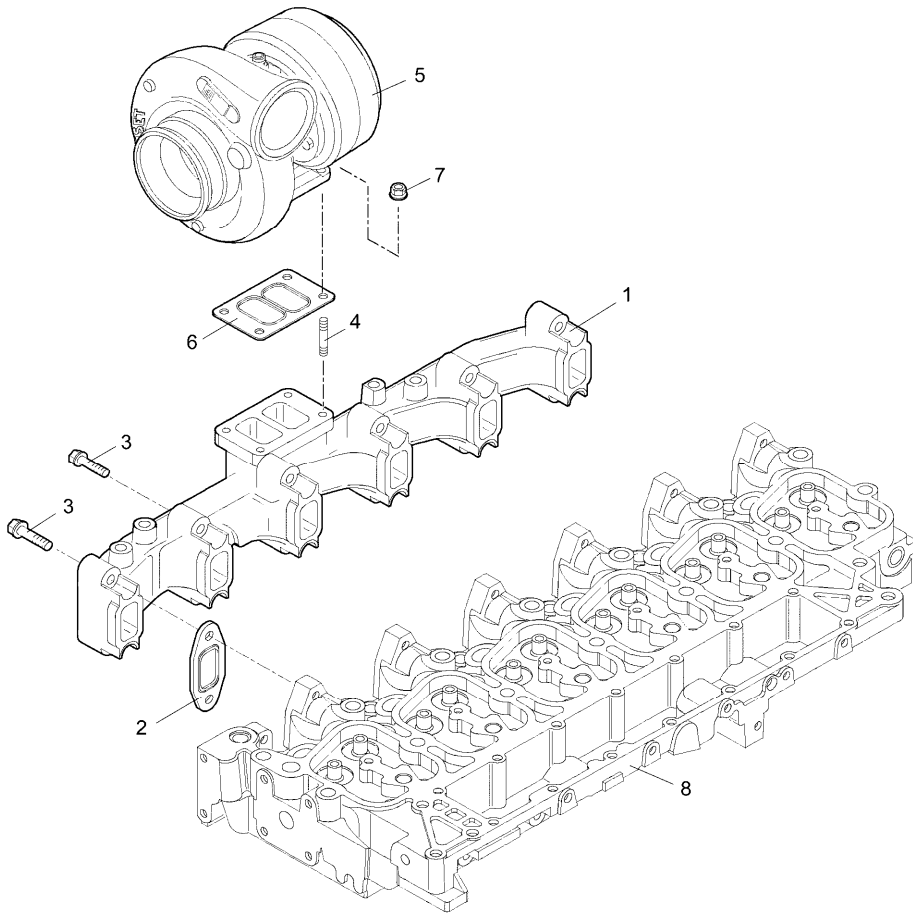

Engine

G-MAX IVECO Tier 3 (2007-2012) - RP74 - 165

RP74\00006006.png

A-05
10

A0510

Exhaust manifold

- | | | | | | |
|---|-------------|--------------------------|---------|----|--------------|
| 1 | 705199A1 | | Inglese | 1 | Collet |
| 2 | 705273A1 | | | 6 | Gasket |
| 3 | 3688774M2 | M10x1,5x65 mm | | 12 | Worm |
| 4 | 3688861M1 | ● 705008A1(4)
M10x1,5 | | 4 | Screw |
| 5 | 708801A1 | | | 1 | Turbocharger |
| 6 | 3688770M1 | | | 1 | Gasket |
| 7 | 3688862M1 | M10x1,5 | | 4 | Nut |
| 8 | ◁ A-05 06 3 | | | | Head |
- ◁ See page - reference number
● Replacement