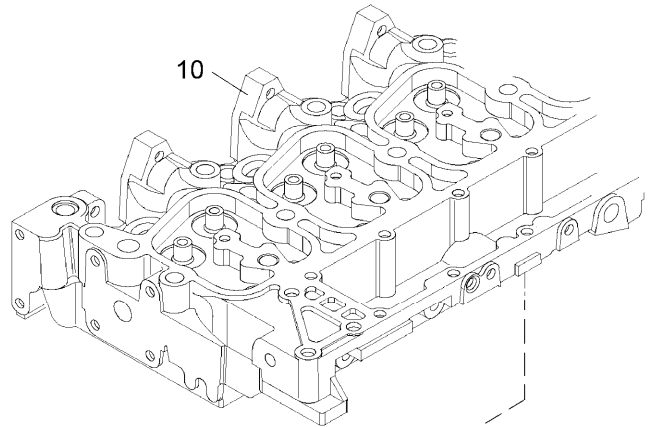

Engine

G-MAX IVECO Tier 3 (2007-2012) - RP74 - 165

RP74\00006013.png

A-05
20

A0520

Fuel filter

Inglese

-	➔	N17029	
1		4207948M91	1 Filter
2		4208178M1	1 Support
3		4208179M1	2 Screw
4	●	3688934M1	2 Screw
		706314A1(2)	
		M10x35 mm	
5		4208180M1	2 Nut
		M10x1,5	
6		4207949M1	1 Filter
7		4208234M1	2 Union
8		4208235M1	2 Gasket
9	●	3688854M1	1 Screw
		704997A1(1)	
		M8x17 mm	
10	◁▷	A-05 06 3	1 Head
➔		Up to serial or engine number	
◁▷		See page - reference number	
●		Replacement