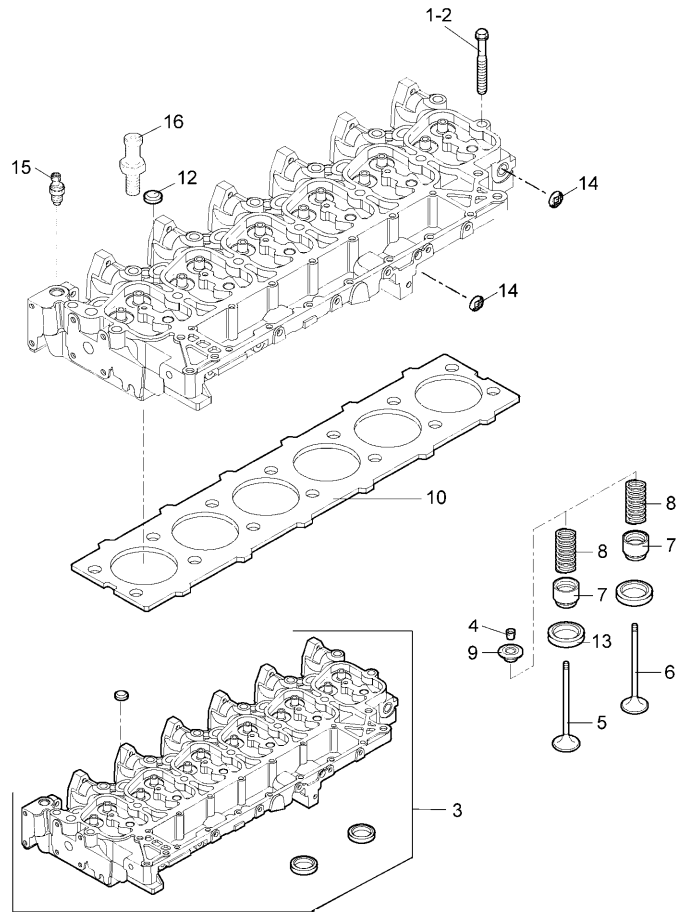

Engine

G-MAX IVECO Tier 3 (2007-2012) - RP74 - 165

RP74\00006002.png

A-05
06

A0506

Head cylinder

- See page - reference number
- Alternative
- Shim
- Replacement
- A Engine water temperature
- B For markets climi freddi