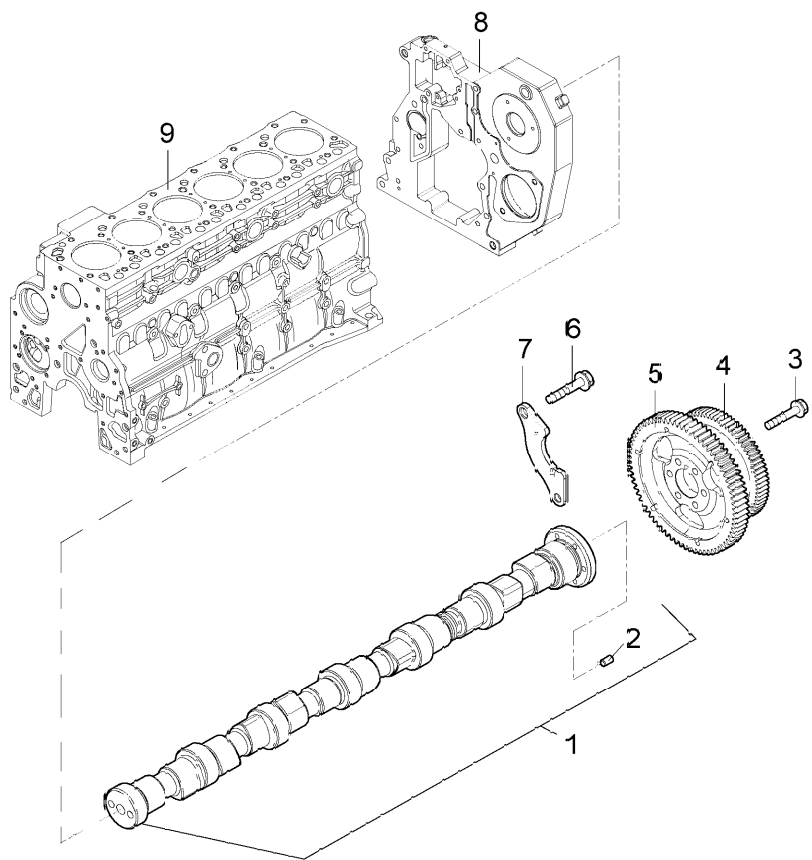

Inglese

- | | | | | |
|---|-----------|----------------|---|------------------|
| 1 | 3689094M1 | | 1 | Pulley |
| 2 | 3688681M1 | M12x1,5 | 6 | Screw |
| 3 | 4208157M1 | ● 4208157M2(1) | 1 | Vibration damper |
| 4 | 4208158M1 | | 1 | Spacer |
| 5 | | ◁ A-05 11 1 | 1 | Shaft |
- ◁ See page - reference number
● Replacement

Engine

G-MAX IVECO Tier 3 (2007-2012) - RP74 - 165

RP74\00006008.png

A-05
15

A0515

Timing parts

- | | | | |
|---|-----------|---|-------------------------|
| 1 | 4208161M1 | | |
| 2 | 3688857M1 | ● | 705005A1(1) |
| 3 | 4208159M1 | | |
| 4 | 4208162M1 | | |
| 5 | 4208160M1 | | |
| 6 | 3688854M1 | ● | 704997A1(2)
M8x17 mm |
| 7 | 3688818M1 | ● | 704931A1(1) |
| 8 | | ◁ | A-05 04 1 |
| 9 | | ◁ | A-05 02 9 |
- ◁ See page - reference number
● Replacement

Inglese

- | | |
|---|---------|
| 1 | Shaft |
| 1 | Screw |
| 6 | Screw |
| 1 | Gear |
| 1 | Gear |
| 2 | Screw |
| 1 | Stirrup |
| 1 | Cover |
| 1 | |

Engine

G-MAX IVECO Tier 3 (2007-2012) - RP74 - 165

RP74\00006028.png