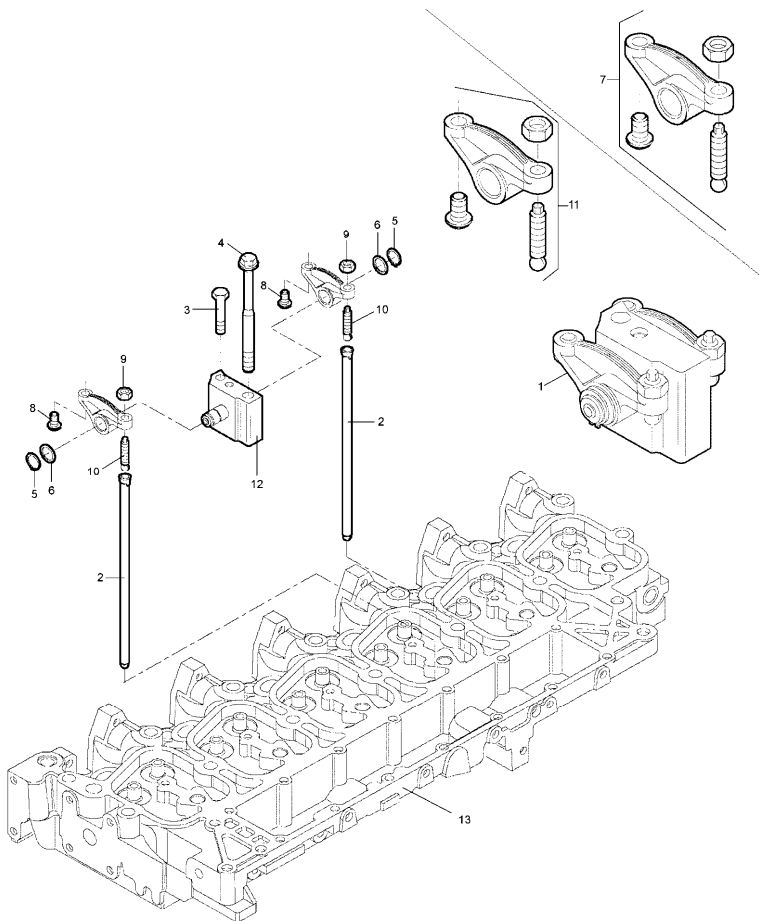

Inglese

- 1 Plug
- 1 Gasket
- 6 Screw
- 3 Coperch.
- 1 Coperch.
- 6 Gasket
- 1 Cover
- 1 Ring
- 4 Screw
- 6 Ring
- Head

Engine

G-MAX IVECO Tier 3 (2007-2012) - RP74 - 165

RP74\00006004.png

A-05
08

A0508

Rocker arm