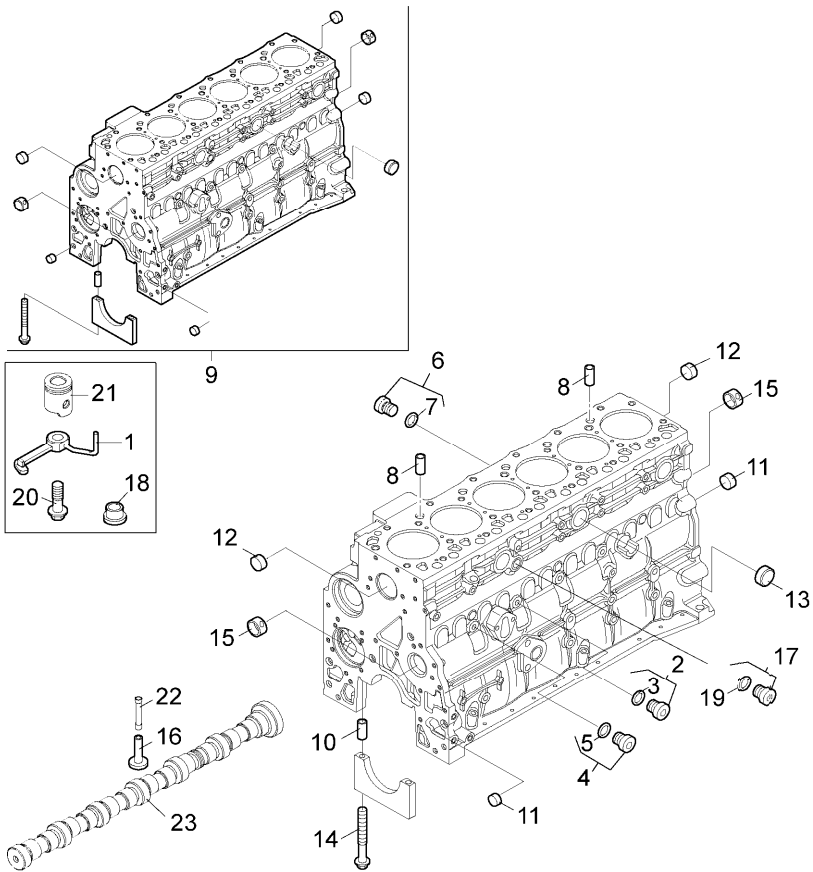

Engine

G-MAX IVECO Tier 3 (2007-2012) - RP74 - 165

RP74\00005363.png

A-05
01

A0501

Engine assembly

		Inglese
1	3691627M91 ● 3691627M92(1) "tier 3" - 116 kw	1 Engine
1	6511062M91 "tier 3" - 116 kw	1 Engine
	A	
	B	
	C	
●	Replacement	
A	Flexibility engine	
B	For market "cee"	
C	For market "n.a.o."	

Engine

G-MAX IVECO Tier 3 (2007-2012) - RP74 - 165

RP74\00006029.png

A-05
02

A0502

Crankcase

Inglese

1	3689030M1		6 Jet
2	3689350M1	●	1 Plug M14x1,5
3	3688868M1		1 O ring
4	3688822M1	●	3 Plug M10x1
5	3688855M1		3 O ring
6	3688780M1	●	3 Plug Assy m18x1,5
7	3688781M1	●	3 O ring
8	3688760M1		2 Screw
9	3688625M1		1 Crankcase
10	3688824M1	●	14 Dowel pin 704983A1(14)
11	3688758M1		2 Plug 17,73x6,35x1,07
12	3688757M1		6 Plug 58,06x8,25x1,52
13	3688775M1		3 Plug 35,23x7,94x1,52
14	3688673M1	●	14 Screw 704696A1(14) M12x120 mm
15	3688759M1		2 Bearing
16	704803A1		1 Register
17	3688800M1	●	1 Plug 704870A1(1) M16x1,5 mm assy
18	3688628M1		1 Splasher
19	3688994M1	⊗	1 Toroidal seal =2,6 mm Ø13,9 mm

<https://www.ebooklibonline.com>

Engine

G-MAX IVECO Tier 3 (2007-2012) - RP74 - 165

RP74\00006027.png

A-05
03

A0503

Oil sump

- | | | Inglese |
|----|-----------|--------------------|
| 1 | 4208117M1 | 1 Pan |
| 2 | 3688752M1 | 1 Gasket |
| 3 | 3688778M1 | 2 Screw |
| 4 | 3688679M1 | M10x90 mm 24 Screw |
| 5 | 4208118M1 | 6 Screw |
| 6 | 3688678M1 | M10x190 mm 2 Screw |
| 7 | 4208119M1 | 1 Stirrup |
| 8 | 4208120M1 | 2 Stirrup |
| 9 | 3688803M1 | 1 Filter |
| 10 | 3688804M1 | 1 Plug |
| 11 | 3688997M1 | 2 O ring |
| 12 | 3688691M1 | M22x1,5 2 Plug |
| 13 | 4208121M1 | 1 Plug |
| 14 | 4208122M1 | =1,5 mm 1 Gasket |