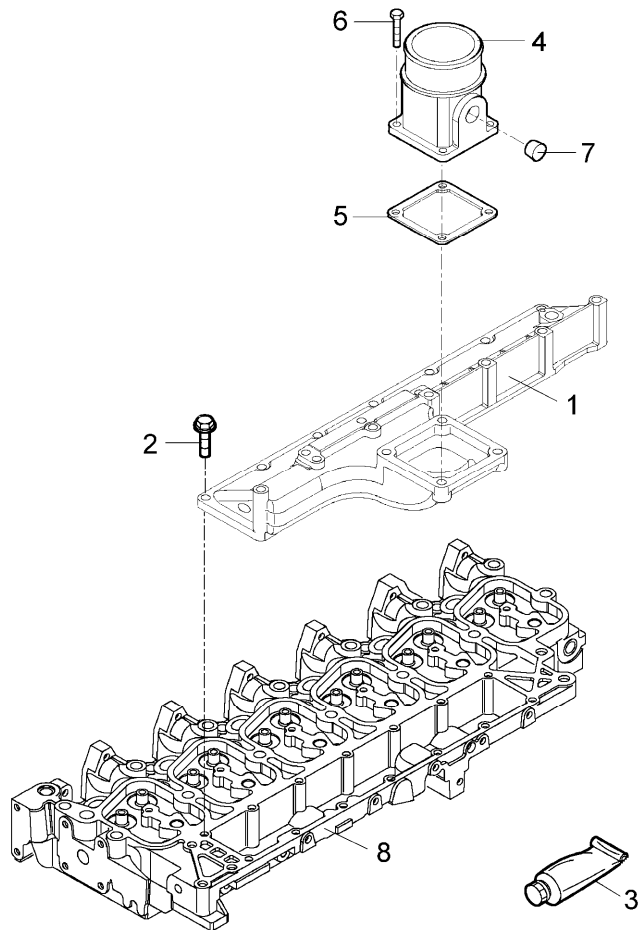

Engine

G-MAX IVECO Tier 3 (2007-2012) - RP74 - 165

RP74\00006005.png

A-05
09

A0509

Induction manifold

			Inglese
1	705187A1		1 Cover
2	3688850M1	M8x1,25x25 mm	10 Screw
3	3688633M1	● 6500933M1(1)	1 Adhesive
4	4208129M1		1 Duct
5	705061A1	● 6500220M1(1)	1 Gasket
6	3688850M1	M8x1,25x25 mm	4 Screw
7	3688683M1		1 Plug
8		◁ A-05 06 3	Head
◁	See page - reference number		
●	Replacement