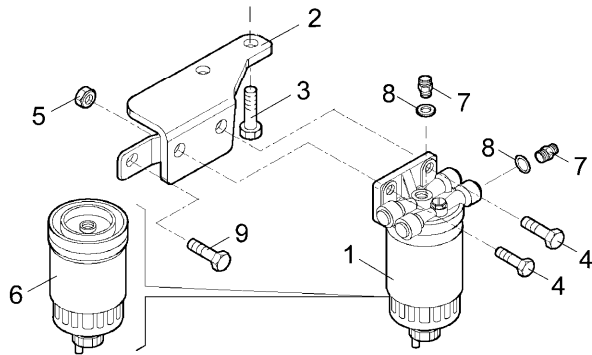

Engine

G-MAX IVECO Tier 3 (2007-2012) - RP74 - 165

RP74\00006013.png

A-05
20

A0520

Fuel filter

Inglese

-	➔	N17029	
1		4207948M91	1 Filter
2		4208178M1	1 Support
3		4208179M1	2 Screw
4	●	3688934M1	2 Screw
		706314A1(2)	
		M10x35 mm	
5		4208180M1	2 Nut
		M10x1,5	
6		4207949M1	1 Filter
7		4208234M1	2 Union
8		4208235M1	2 Gasket
9	●	3688854M1	1 Screw
		704997A1(1)	
		M8x17 mm	
10	◁▷	A-05 06 3	1 Head
➔		Up to serial or engine number	
◁▷		See page - reference number	
●		Replacement