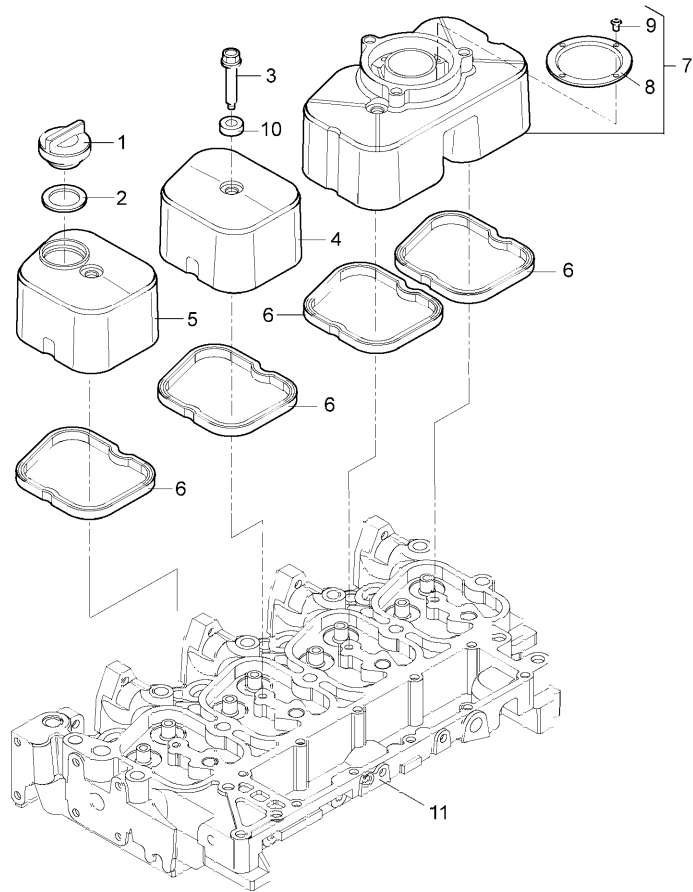

Engine

G-MAX IVECO Tier 3 (2007-2012) - RP74 - 165

RP74\00006003.png

A-05
07

A0507

Cylinder head cover

1. 1 4208125M1
   - 2 4208126M1
   - 3 704820A1 M8x1,25
   - 4 705188A1
   - 5 4208127M1
   - 6 705147A1
   - 7 704650A1
   - 8 707378A1
   - 9 704576A1
   - 10 707403A1
   - 11 A-05 06 3
2. See page - reference number

Inglese

- 1 Plug
- 1 Gasket
- 6 Screw
- 3 Coperch.
- 1 Coperch.
- 6 Gasket
- 1 Cover
- 1 Ring
- 4 Screw
- 6 Ring
- Head