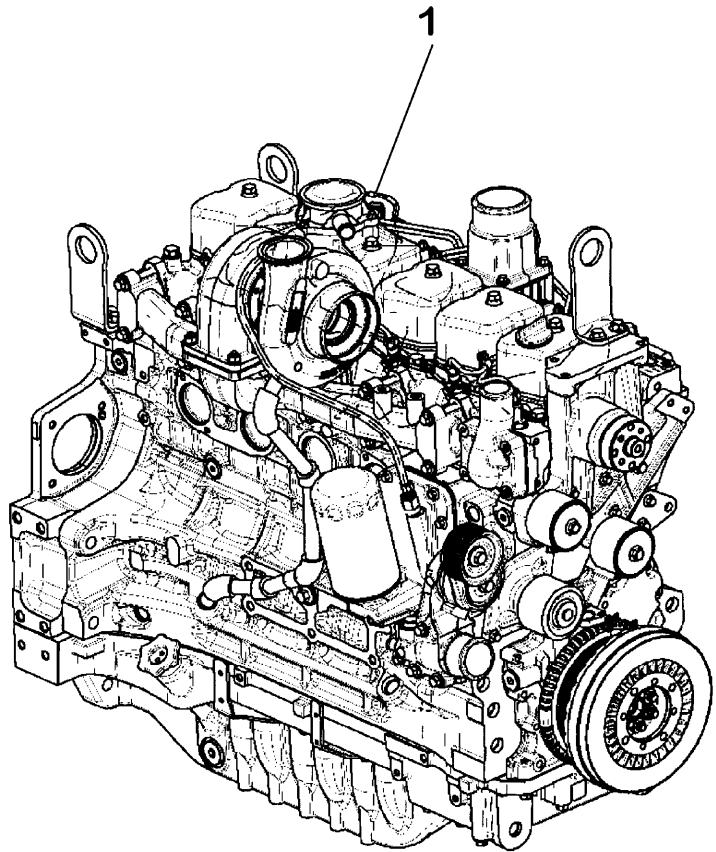

Engine

G-MAX IVECO Tier 3 (2007-2012) - RP74 - 165

RP74\00005363.png

A-05
01

A0501

Engine assembly

		Inglese
1	3691627M91 ● 3691627M92(1) "tier 3" - 116 kw	1 Engine
1	6511062M91 "tier 3" - 116 kw	1 Engine
	A	
	B	
	C	
●	Replacement	
A	Flexibility engine	
B	For market "cee"	
C	For market "n.a.o."	

Engine

G-MAX IVECO Tier 3 (2007-2012) - RP74 - 165

RP74\00006029.png

A-05
02

A0502

Crankcase

Inglese

1	3689030M1		6 Jet
2	3689350M1	●	1 Plug M14x1,5
3	3688868M1		1 O ring
4	3688822M1	●	3 Plug M10x1
5	3688855M1		3 O ring
6	3688780M1	●	3 Plug Assy m18x1,5
7	3688781M1	●	3 O ring
8	3688760M1		2 Screw
9	3688625M1		1 Crankcase
10	3688824M1	●	14 Dowel pin 704983A1(14)
11	3688758M1		2 Plug 17,73x6,35x1,07
12	3688757M1		6 Plug 58,06x8,25x1,52
13	3688775M1		3 Plug 35,23x7,94x1,52
14	3688673M1	●	14 Screw 704696A1(14) M12x120 mm
15	3688759M1		2 Bearing
16	704803A1		1 Register
17	3688800M1	●	1 Plug 704870A1(1) M16x1,5 mm assy
18	3688628M1		1 Splasher
19	3688994M1	⊗	1 Toroidal seal =2,6 mm Ø13,9 mm