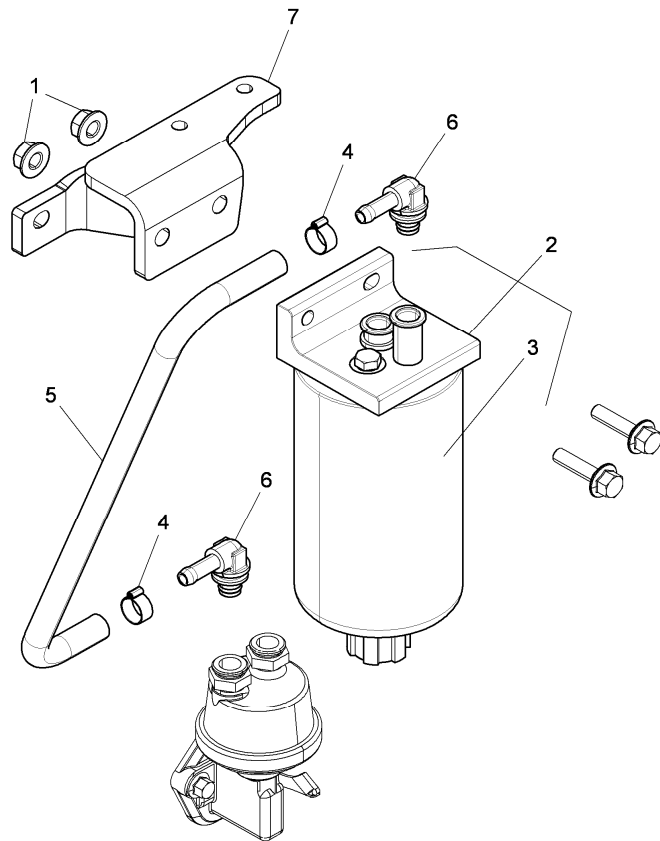

Engine

G-MAX IVECO Tier 3 (2007-2012) - RP74 - 165

RP74\00041833.png

A-05
205

A05205

Heavy duty fuel filter

- ➡ N17030
- 1 4208180M1
- 2 6507443M91
- 3 6508562M91 ! 2
- 4 3647035M1
- 5 6500786M1
- 6 3692722M91
- 7 4208178M1
- ! This is a component of an assembly
- ➡ From serial or engine number

Inglese

- 2 Nut
- 1 Filter
- 1 Cartridge
- 2 Clamp
- 1 Pipe
- 2 Union
- 1 Support