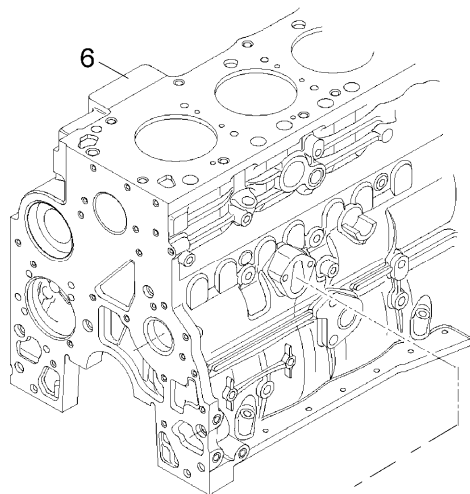

Inglese

- 2 Nut
- 1 Filter
- 1 Cartridge
- 2 Clamp
- 1 Pipe
- 2 Union
- 1 Support

Engine

G-MAX IVECO Tier 3 (2007-2012) - RP74 - 165

RP74\00006014.png

A-05
21

A0521

Fuel pump