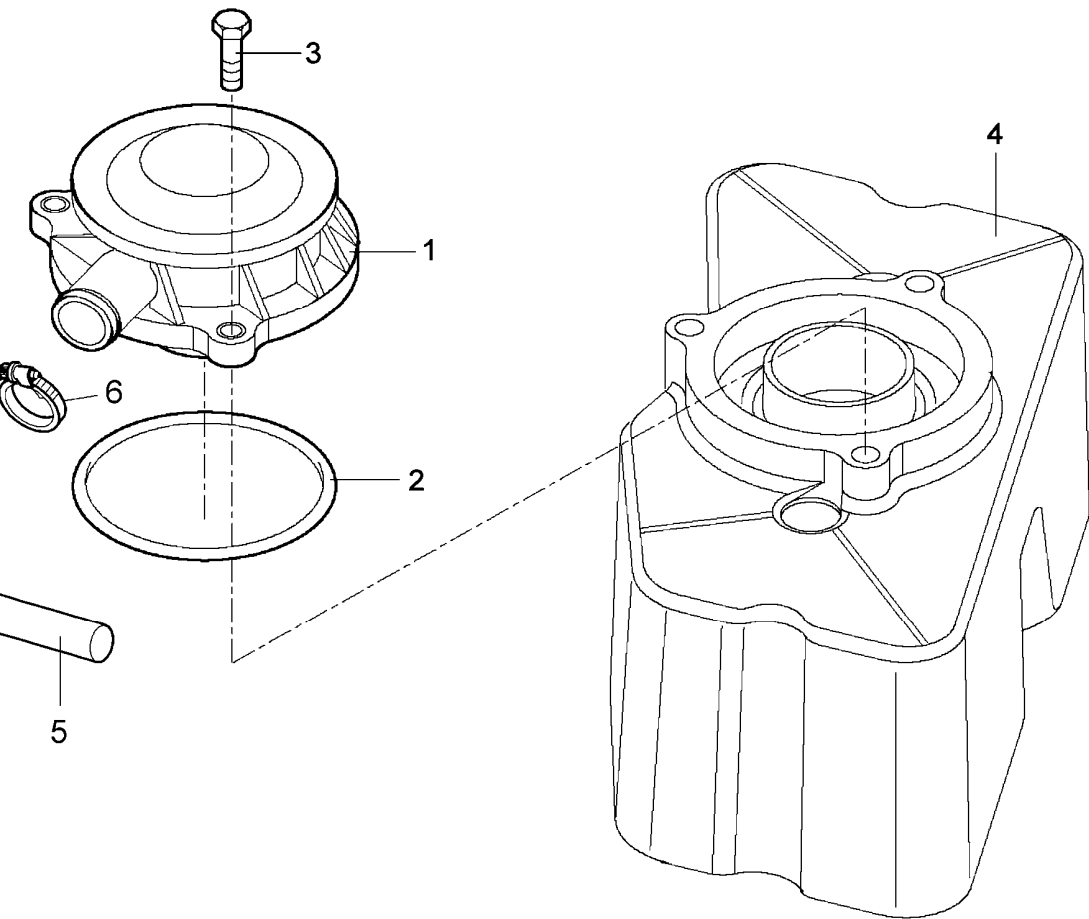

Engine

G-MAX IVECO Tier 3 (2007-2012) - RP74 - 165

RP74\00006001.png

A-05
05

A0505

Engine breathers

Inglese

- 1 Valve
- 1 Gasket
- 3 Screw
- 1 Cover
- 1 Pipe
- 1 Clamp

- 1 707434A1
- 7435A1
- 38866M1 ● 705021A1(3)
- ◁ A-05 07 7
- 34643M1
- 51942M1
- see page - reference number
- replacement