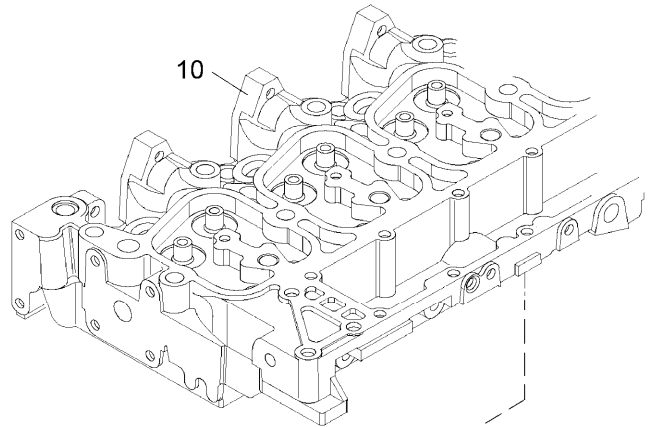

Engine

G-MAX IVECO Tier 3 (2007-2012) - RP74 - 145

RP74\00006013.png

A-05
20

A0520

Fuel filter

Inglese

-	➔	N17029	
1		4207948M91	1 Filter
2		4208178M1	1 Support
3		4208179M1	2 Screw
4		3688934M1	2 Screw
5		4208180M1	2 Nut
6		4207949M1	1 Filter
7		4208234M1	2 Union
8		4208235M1	2 Gasket
9		3688854M1	1 Screw
10		⦿ A-05 06 3	1 Head
➔		Up to serial or engine number	
⦿		See page - reference number	
●		Replacement