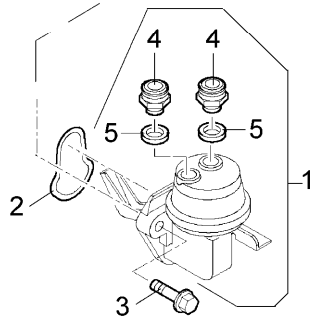

Thank you so much for reading

Engine

G-MAX IVECO Tier 3 (2007-2012) - RP74 - 145

RP74\00006014.png

A-05
21

A0521

Fuel pump

		Inglese	
1	707371A1	● 3688650M1(2), 3688754M1(2), 6507275M91(1)	1 Pump
2	707370A1		1 Ring
3	3688849M1	● 3688856M1(1) M8x25 mm	2 Screw
4	3688650M1	! 1 M12x1,5	2 Union
5	3688754M1	! 1	2 Ring
6		◁ A-05 2 9	
!	This is a component of an assembly		
◁	See page - reference number		
●	Replacement		