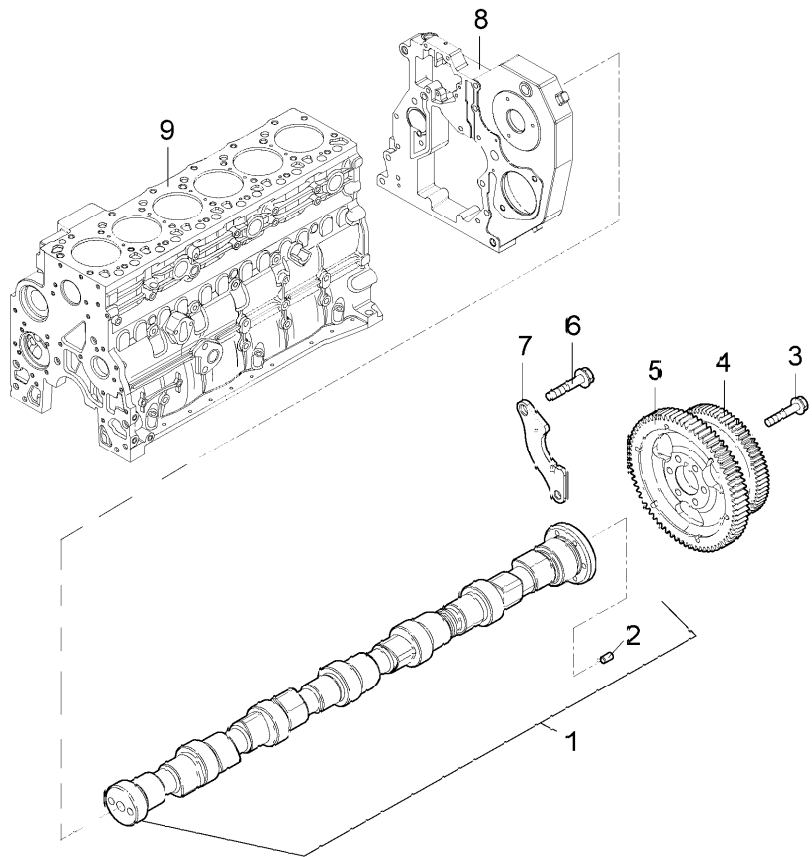

- | | | | | |
|---|-----------|----------------|---|------------------|
| 1 | 3689094M1 | | 1 | Pulley |
| 2 | 3688681M1 | M12x1,5 | 6 | Screw |
| 3 | 4208157M1 | ● 4208157M2(1) | 1 | Vibration damper |
| 4 | 4208158M1 | | 1 | Spacer |
| 5 | | ◁ A-05 11 1 | 1 | Shaft |
- ◁ See page - reference number
● Replacement

Engine

G-MAX IVECO Tier 3 (2007-2012) - RP74 - 145

RP74\00006008.png

A-05
15

A0515

Timing parts

- 1 4208161M1
- 2 3688857M1 ● 705005A1(1)
- 3 4208159M1
- 4 4208162M1
- 5 4208160M1
- 6 3688854M1 ● 704997A1(2)
M8x17 mm
- 7 3688818M1 ● 704931A1(1)
- 8 ● A-05 04 1
- 9 ● A-05 02 9

● See page - reference number

● Replacement

Inglese

- 1 Shaft
- 1 Screw
- 6 Screw
- 1 Gear
- 1 Gear
- 2 Screw
- 1 Stirrup
- 1 Cover
- 1

Engine

G-MAX IVECO Tier 3 (2007-2012) - RP74 - 145

RP74\00006028.png

**A-05
16**