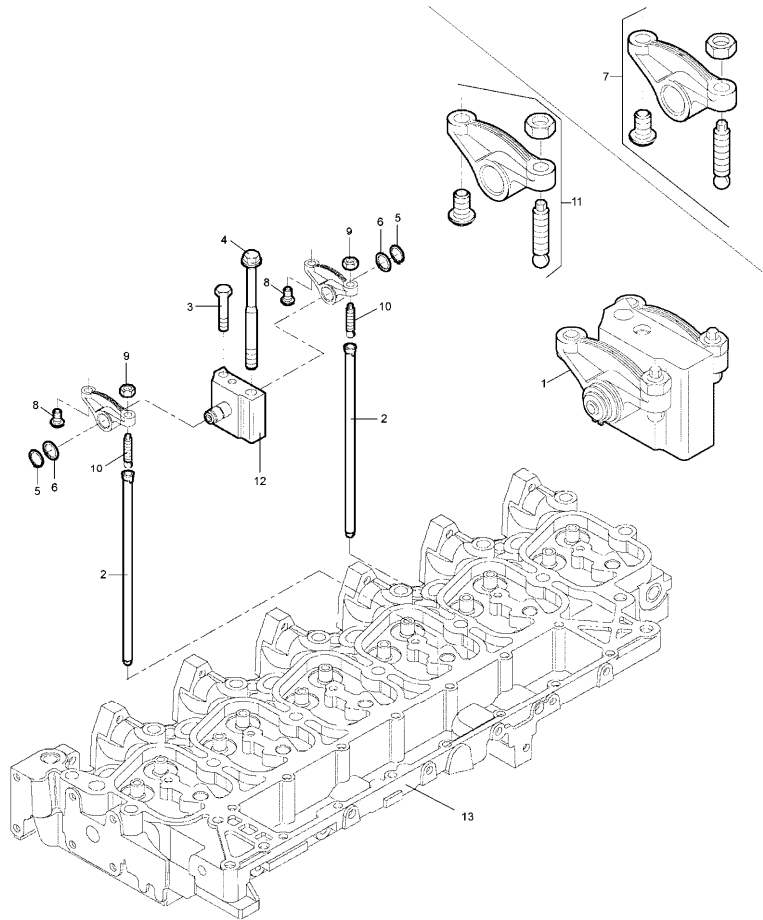

Inglese

- 1 Plug
- 1 Gasket
- 6 Screw
- 3 Coperch.
- 1 Coperch.
- 6 Gasket
- 1 Cover
- 1 Ring
- 4 Screw
- 6 Ring
- Head

Engine

G-MAX IVECO Tier 3 (2007-2012) - RP74 - 145

RP74\00006004.png

A-05
08

A0508

Rocker arm