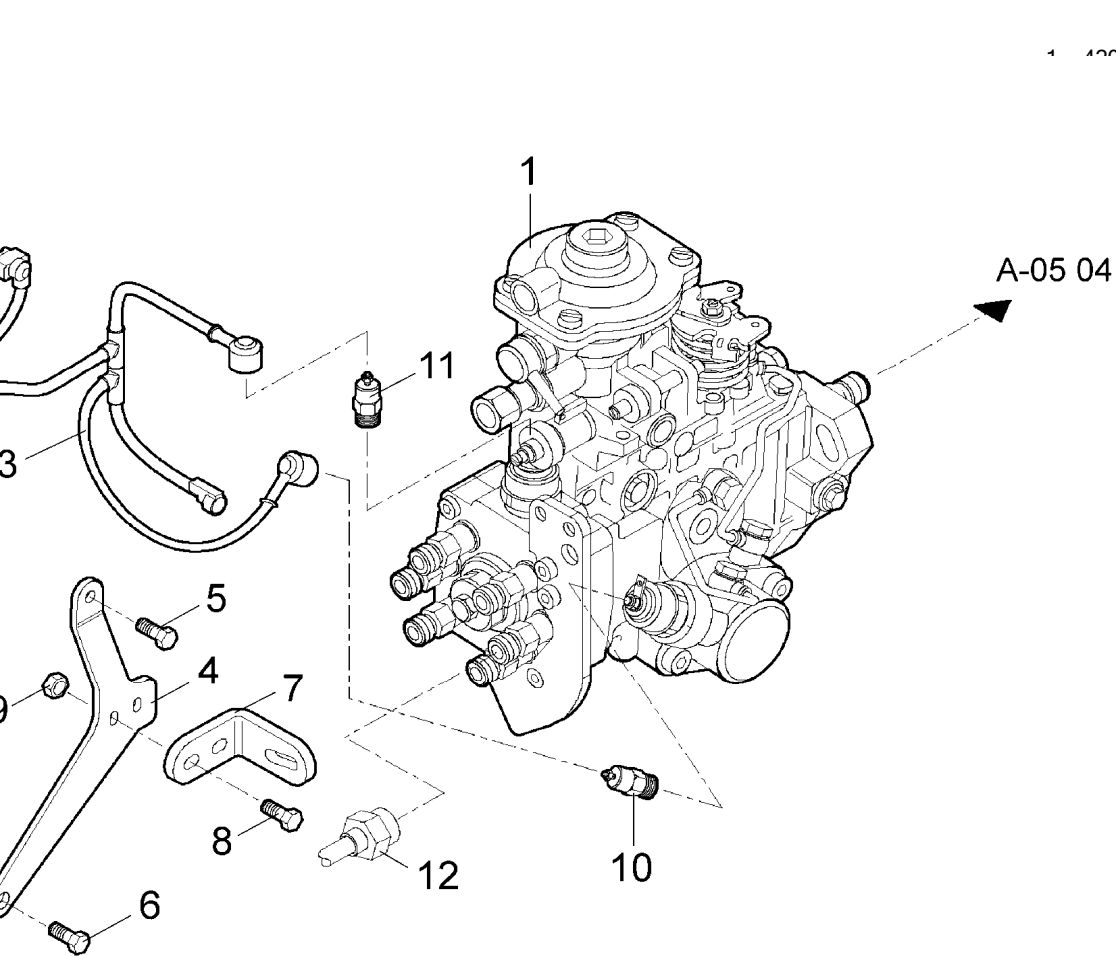

Engine

G-MAX IVECO Tier 3 (2007-2012) - RP74 - 145

RP74\00006028.png

**A-05
16**

A0516

Fuel injection pump

		Inglese
1	4208220M1	1 Pump
1	● 4213703M1(1)	1 Sensor
1		1 Cable
M1		1 Console
M1	● 710625A1(1)	1 Screw
	M8x1,25x20 mm	
1		1 Screw
M1		1 Console
M1		3 Screw
M1	M8	3 Nut
M1		1 Magnet
M1	12v	1 Electro-valve
	⊕ A-05 22 1	1 Pipe

je - reference number
ement