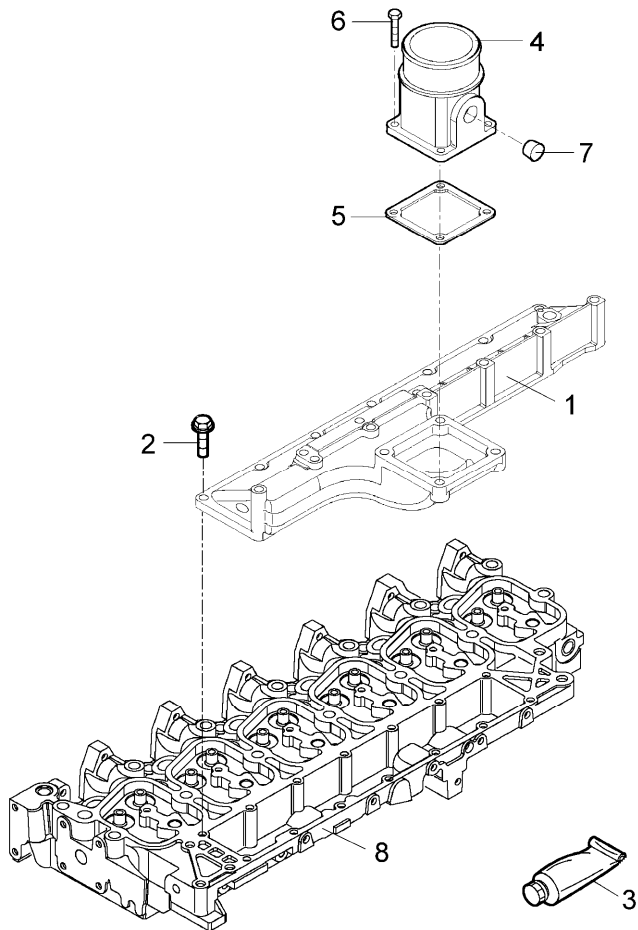

Engine

G-MAX IVECO Tier 3 (2007-2012) - RP74 - 145

RP74\00006005.png

A-05
09

A0509

Induction manifold

			Inglese
1	705187A1		1 Cover
2	3688850M1	M8x1,25x25 mm	10 Screw
3	3688633M1	● 6500933M1(1)	1 Adhesive
4	4208129M1		1 Duct
5	705061A1	● 6500220M1(1)	1 Gasket
6	3688850M1	M8x1,25x25 mm	4 Screw
7	3688683M1		1 Plug
8		◁ A-05 06 3	Head
◁	See page - reference number		
●	Replacement		