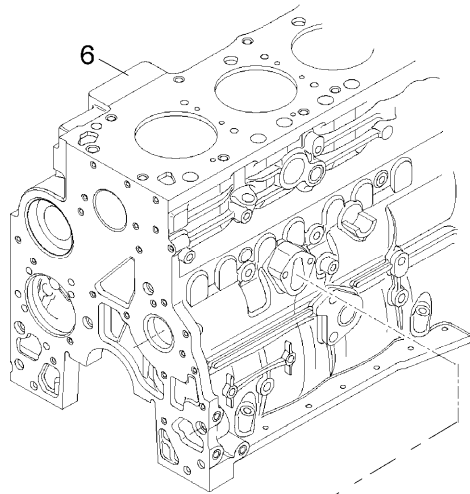

Thank you so much for reading

Engine

G-MAX IVECO Tier 3 (2007-2012) - RP74 - 145

RP74\00006014.png

A-05
21

A0521

Fuel pump

		Inglese	
1	707371A1	● 3688650M1(2), 3688754M1(2), 6507275M91(1)	1 Pump
2	707370A1		1 Ring
3	3688849M1	● 3688856M1(1) M8x25 mm	2 Screw
4	3688650M1	! 1 M12x1,5	2 Union
5	3688754M1	! 1	2 Ring
6		◁ A-05 2 9	
!	This is a component of an assembly		
◁	See page - reference number		
●	Replacement		