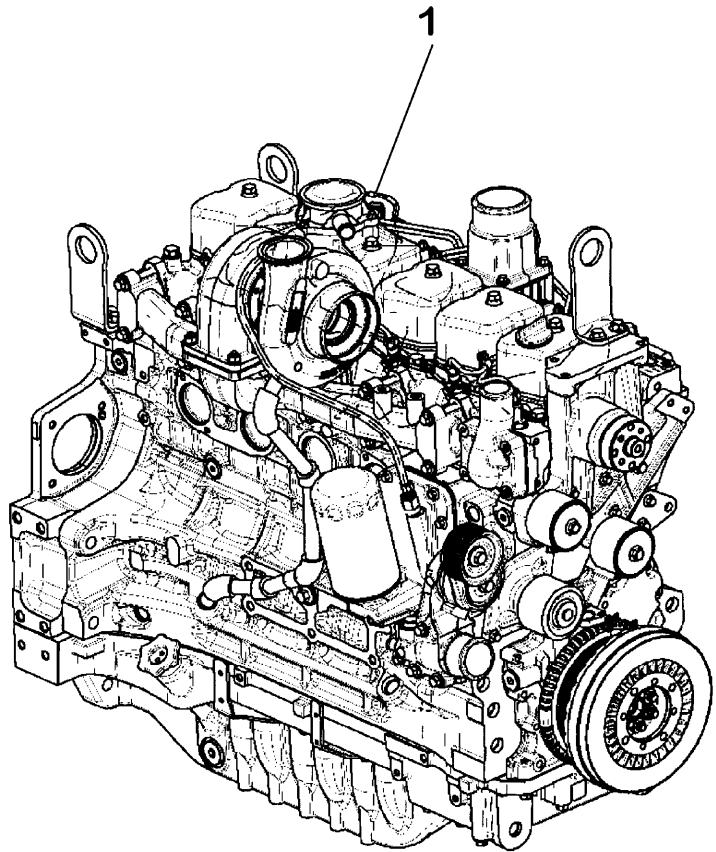

Engine

G-MAX IVECO Tier 3 (2007-2012) - RP74 - 145

RP74\00005363.png

A-05
01

A0501

Engine assembly

		Inglese
1	3691628M91 ● 3691628M92(1) "tier 3" - 104 kw	1 Engine
1	6511061M91 "tier 3" - 104 kw	1 Engine
	A	
	B	
	C	
●	Replacement	
A	Flexibility engine	
B	For market "cee"	
C	For market "n.a.o."	

Engine

G-MAX IVECO Tier 3 (2007-2012) - RP74 - 145

RP74\00006029.png

A-05
02

A0502

Crankcase

Inglese

1	3689030M1		6 Jet
2	3689350M1	●	1 Plug M14x1,5
3	3688868M1		1 O ring
4	3688822M1	●	3 Plug M10x1
5	3688855M1		3 O ring
6	3688780M1	●	3 Plug Assy m18x1,5
7	3688781M1	●	3 O ring
8	3688761M1		2 Dowel pin
9	3688625M1		1 Crankcase
10	3688824M1	●	14 Dowel pin
11	3688758M1		2 Plug 17,73x6,35x1,07
12	3688757M1		6 Plug 58,06x8,25x1,52
13	3688775M1		3 Plug 35,23x7,94x1,52
14	3688673M1	●	14 Screw M12x120 mm
15	3688759M1		2 Bearing
16	704803A1		1 Register
17	3688800M1	●	1 Plug M16x1,5 mm assy
18	3688628M1		1 Splasher
19	3688994M1	⊗	1 Toroidal seal =2,6 mm Ø13,9 mm