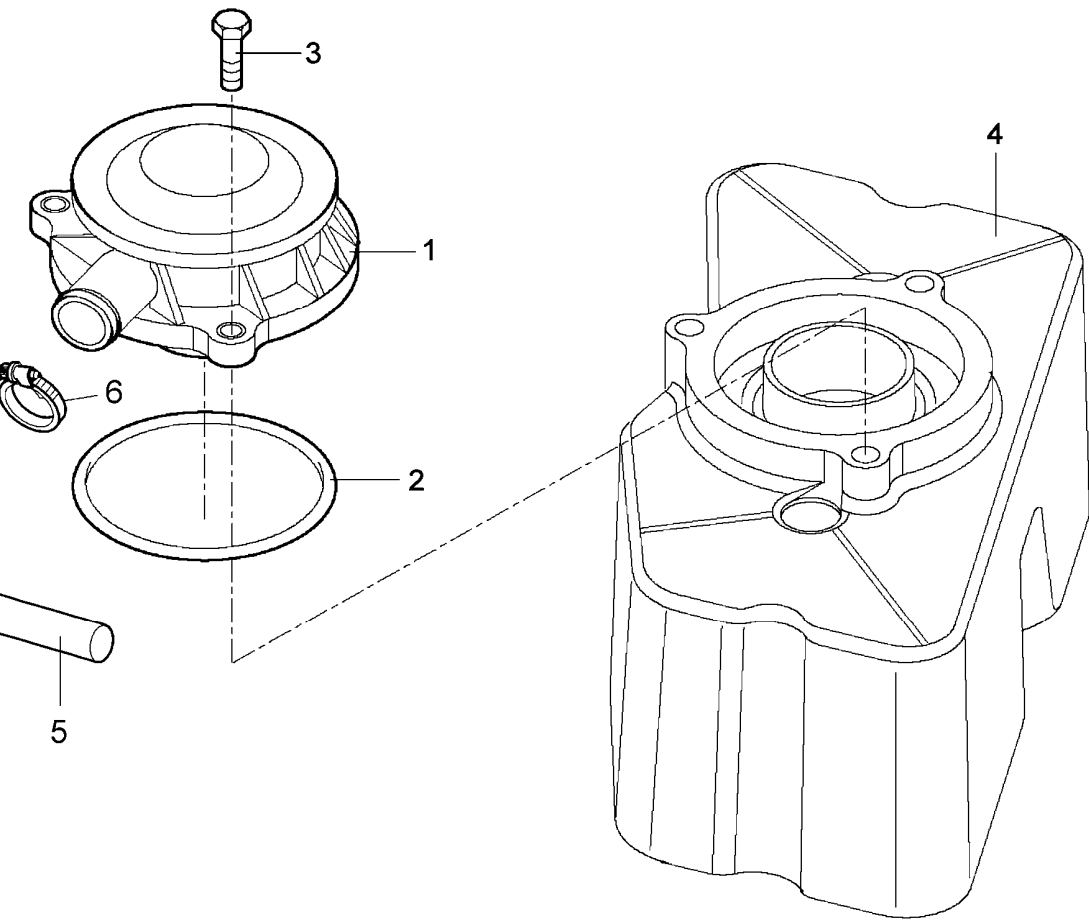

Engine

G-MAX IVECO Tier 3 (2007-2012) - RP74 - 145

RP74\00006001.png

A-05
05

A0505

Engine breathers

Inglese

- 1 Valve
- 1 Gasket
- 3 Screw
- 1 Cover
- 1 Pipe
- 1 Clamp

- 1 707434A1
- 7435A1
- 38866M1 ● 705021A1(3)
- ◁ A-05 07 7
- 34643M1
- 51942M1
- see page - reference number
- replacement