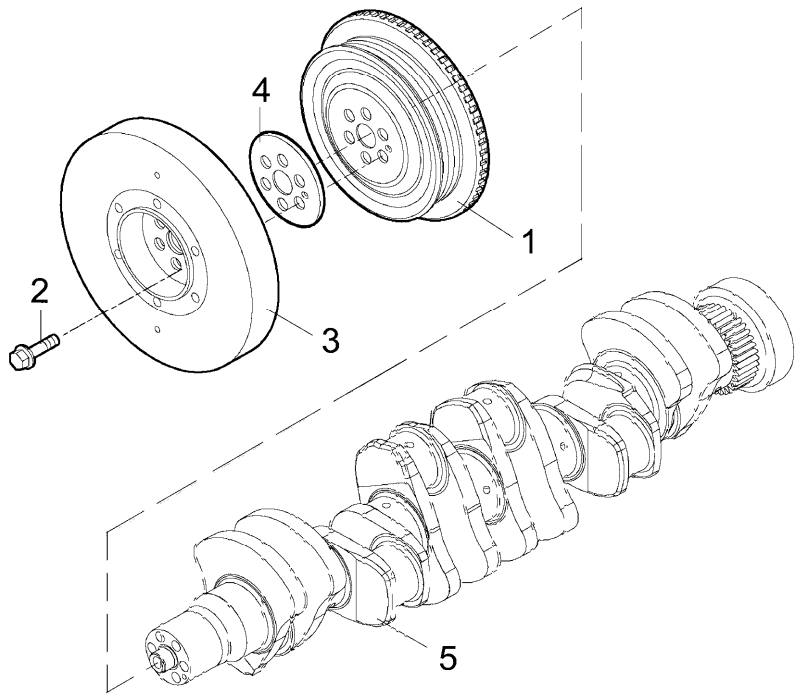

Engine

G-MAX IVECO Tier 3 (2007-2012) - RP74 - 145

RP74\00006007.png

**A-05
14**

A0514

Vibration damper

Inglese

1	3689094M1		1	Pulley
2	3688681M1	M12x1,5	6	Screw
3	4208157M1	● 4208157M2(1)	1	Vibration damper
4	4208158M1		1	Spacer
5		◁ A-05 11 1	1	Shaft

2. ◁ See page - reference number
   ● Replacement