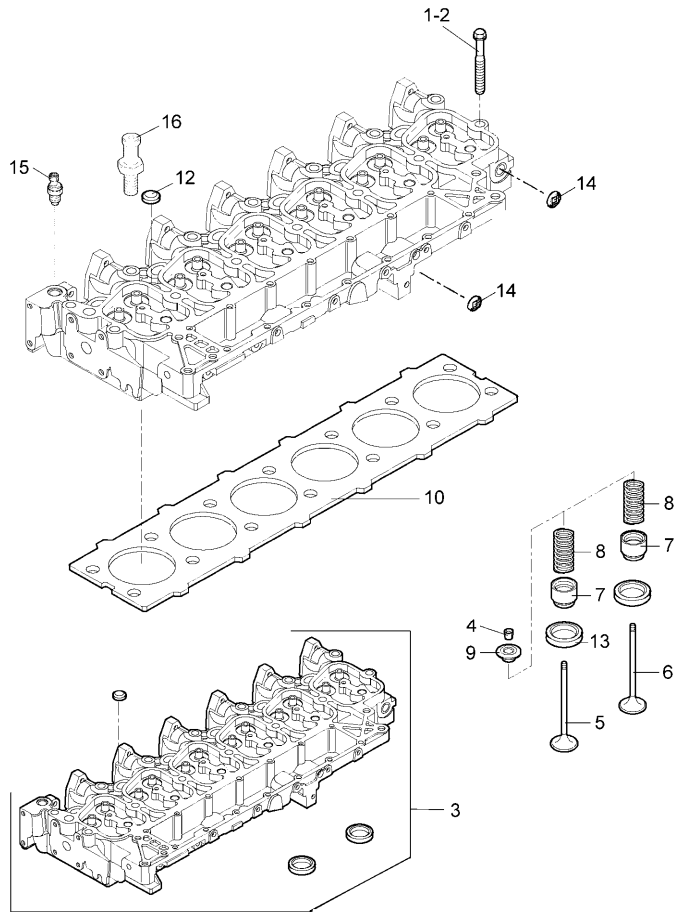

Head cylinder

		Inglese	
1	704717A1	● 707391A1(6) M15x1,75	6 Screw
2	707390A1	M15x1,75	14 Screw
3	704877A1		1 Head
4	704804A1		24 Half cone
5	704807A1		6 Valve
6	704806A1		6 Valve
7	704836A1		12 Cap
8	704821A1		12 Spring
9	704805A1		12 Cup
10	704652A1	▲ 1,15 mm └ 707379a1 ● N.L.S.(1) ▲ =1,25 mm └ 704652a1	1 Gasket
10	707379A1		1 Gasket
11	704922A1		6 Valve seat
12	704802A1		3 Plug
13	704921A1		Valve seat
14	704784A1		2 Plug
15	4217672M1	◁ D-00 04 5 A B	1 Sensor
15	705080A1	● 4217672M1(1) A	1 Transmitter
16	705133A1		1 Union

Engine

G-MAX IVECO Tier 3 (2007-2012) - RP74 - 145

RP74\00006002.png

A-05
06

A0506

Head cylinder

- See page - reference number
- Alternative
- Shim
- Replacement
- A Engine water temperature
- B For markets climi freddi

Inglese

- 1 Plug
- 1 Gasket
- 6 Screw
- 3 Coperch.
- 1 Coperch.
- 6 Gasket
- 1 Cover
- 1 Ring
- 4 Screw
- 6 Ring
- Head

Engine

G-MAX IVECO Tier 3 (2007-2012) - RP74 - 145

RP74\00006004.png

A-05
08

A0508

Rocker arm