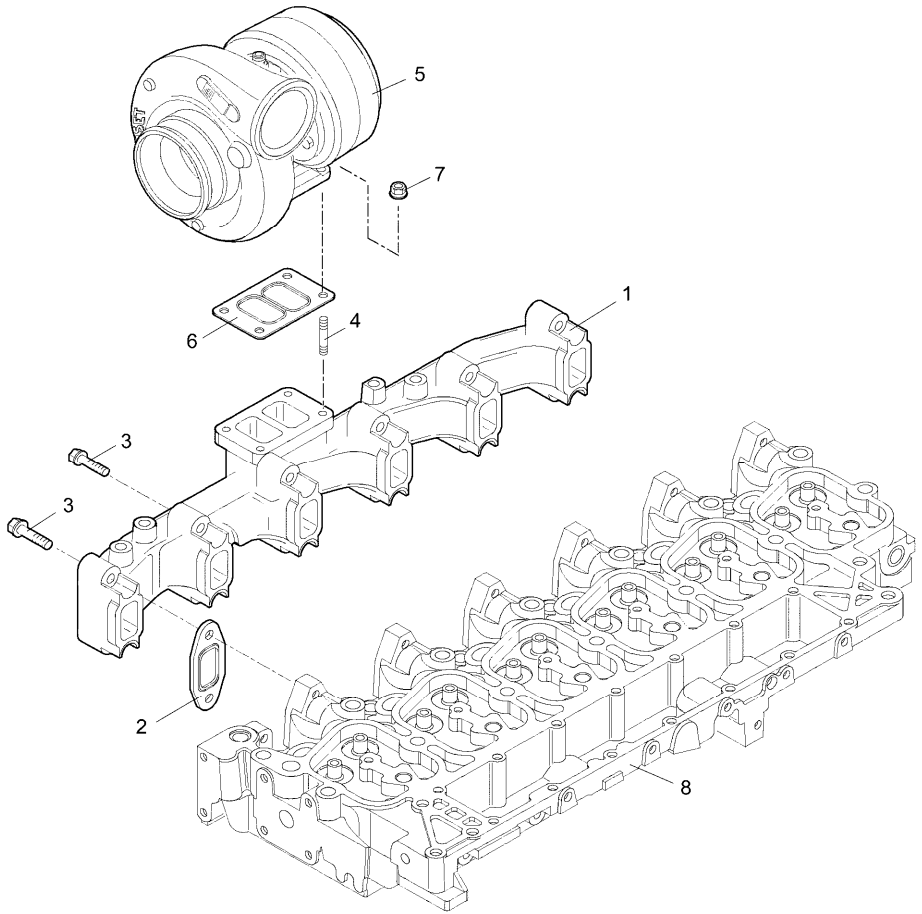

Engine

G-MAX IVECO Tier 3 (2007-2012) - RP74 - 145

RP74\00006006.png

A-05
10

A0510

Exhaust manifold

- | | | Inglese |
|---|-------------|----------------------------------|
| 1 | 705199A1 | 1 Collet |
| 2 | 705273A1 | 6 Gasket |
| 3 | 3688774M2 | M10x1,5x65 mm 12 Worm |
| 4 | 3688861M1 | ● 705008A1(4) 4 Screw
M10x1,5 |
| 5 | 708801A1 | 1 Turbocharger |
| 6 | 3688770M1 | 1 Gasket |
| 7 | 3688862M1 | M10x1,5 4 Nut |
| 8 | ⦿ A-05 06 3 | Head |
- ⦿ See page - reference number
● Replacement