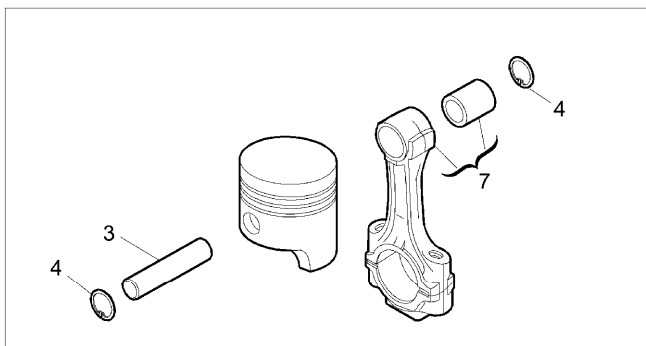

Engine

G-MAX IVECO Tier 3 (2007-2012) - RP74 - 145

RP74\000021409.png

**A-05
13**

A0513

Piston assay piston rings - piston complete

Inglese

1	706290A1	●	3688921M1(1)	6	Kit
2	707354A1	✕	+0,4	6	Kit
		●	713981A1(6)		
3	3688676M1			6	Pin
4	3689087M1			12	Ring
5	4208130M1			6	Piston
6	4208156M1	✕	+0,4	6	Piston
7		◁▷	A-05 12 1	6	Conrod

- ◁▷ See page - reference number
- ✕ Shim
- Replacement