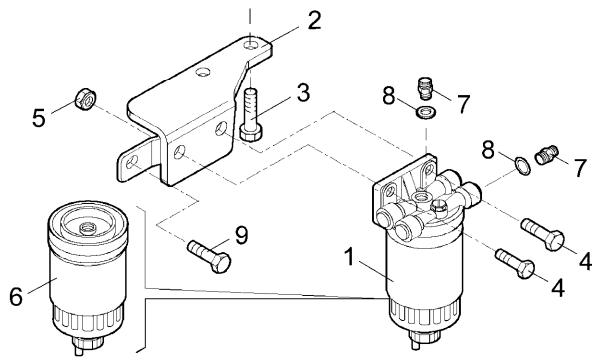

Engine

G-MAX IVECO Tier 3 (2007-2012) - RP74 - 145

RP74\00006013.png

A-05
20

A0520

Fuel filter

Inglese

-	➔	N17029	
1		4207948M91	1 Filter
2		4208178M1	1 Support
3		4208179M1	2 Screw
4		3688934M1	2 Screw
5		4208180M1	2 Nut
6		4207949M1	1 Filter
7		4208234M1	2 Union
8		4208235M1	2 Gasket
9		3688854M1	1 Screw
10		⦿ A-05 06 3	1 Head
➔		Up to serial or engine number	
⦿		See page - reference number	
●		Replacement