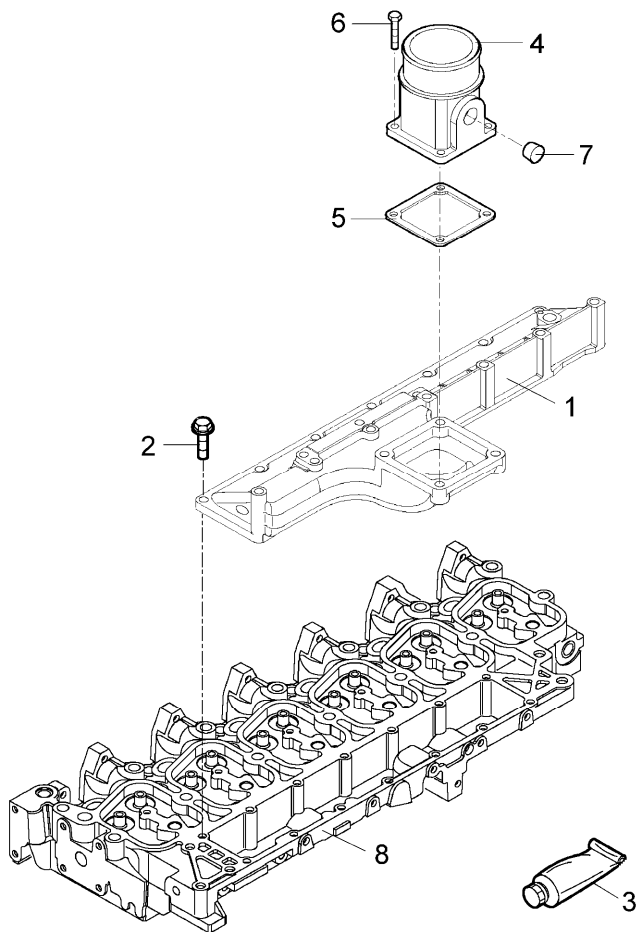

Engine

G-MAX IVECO Tier 3 (2007-2012) - RP74 - 125

RP74\00006005.png

A-05
09

A0509

Induction manifold

			Inglese
1	705187A1		1 Cover
2	3688850M1	M8x1,25x25 mm	10 Screw
3	3688633M1	● 6500933M1(1)	1 Adhesive
4	4208129M1		1 Duct
5	705061A1	● 6500220M1(1)	1 Gasket
6	3688850M1	M8x1,25x25 mm	4 Screw
7	3688683M1		1 Plug
8		◁ A-05 06 3	Head

◁ See page - reference number

● Replacement