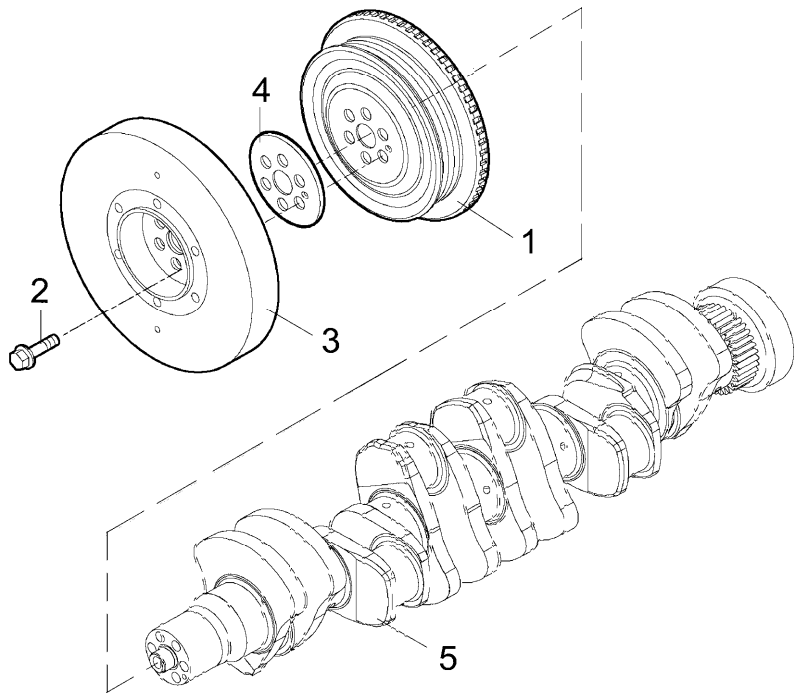

Engine

G-MAX IVECO Tier 3 (2007-2012) - RP74 - 125

RP74\00006007.png

**A-05
14**

A0514

Vibration damper

Inglese

1	3689094M1		1	Pulley
2	3688681M1	M12x1,5	6	Screw
3	4208157M1	● 4208157M2(1)	1	Vibration damper
4	4208158M1		1	Spacer
5		◁ A-05 11 1	1	Shaft

2. ◁ See page - reference number
   ● Replacement