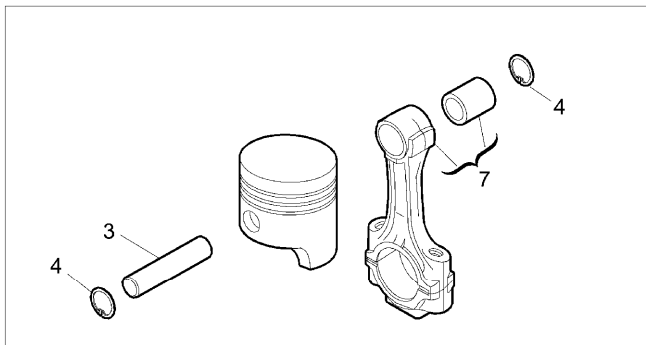

Inglese	
1	706290A1	●	3688921M1(1)	6	Kit
2	707354A1	✕	+0,4	6	Kit
		●	713981A1(6)		
3	3688676M1			6	Pin
4	3689087M1			12	Ring
5	4208130M1			6	Piston
6	4208156M1	✕	+0,4	6	Piston
7		◁▷	A-05 12 1	6	Conrod

- ◁▷ See page - reference number
- ✕ Shim
- Replacement