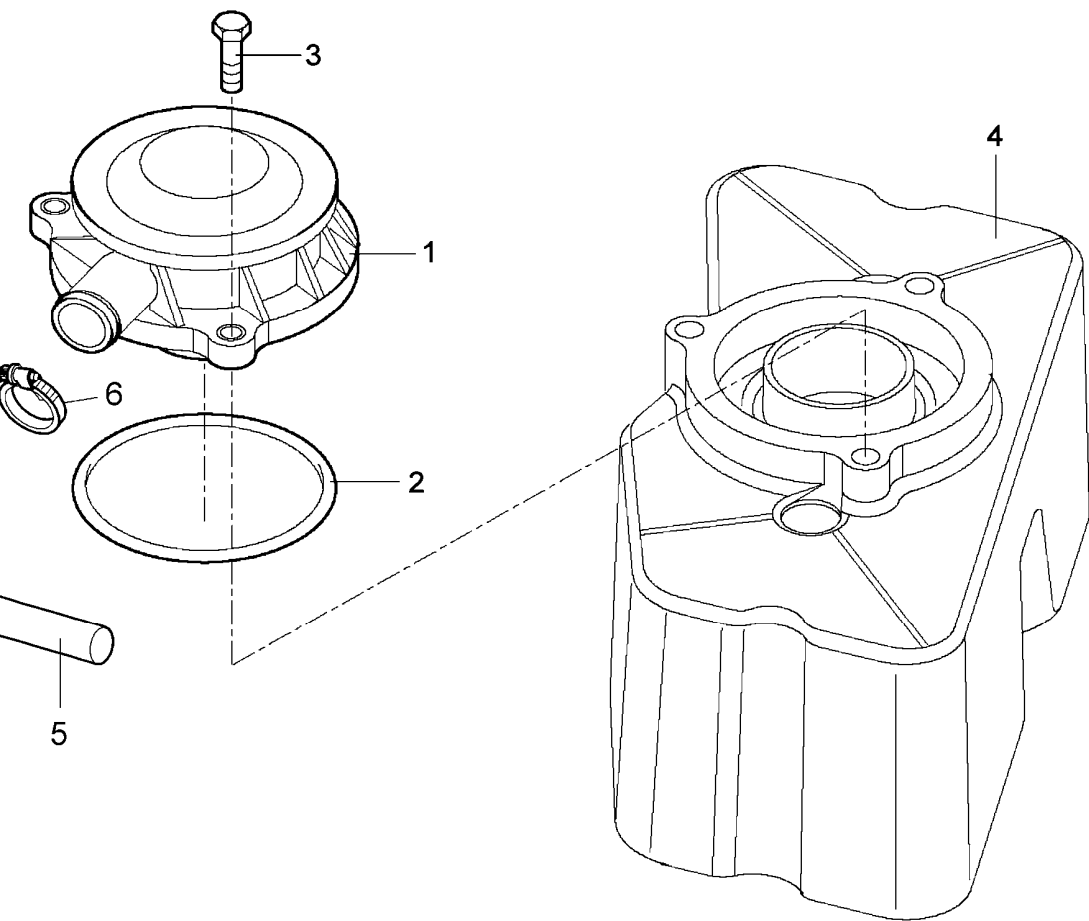

Engine

G-MAX IVECO Tier 3 (2007-2012) - RP74 - 125

RP74\00006001.png

A-05
05

A0505

Engine breathers

Inglese

- 1 Valve
- 1 Gasket
- 3 Screw
- 1 Cover
- 1 Pipe
- 1 Clamp

- 1 707434A1
- 7435A1
- 38866M1 ● 705021A1(3)
- ◁ A-05 07 7
- 34643M1
- 51942M1
- see page - reference number
- replacement