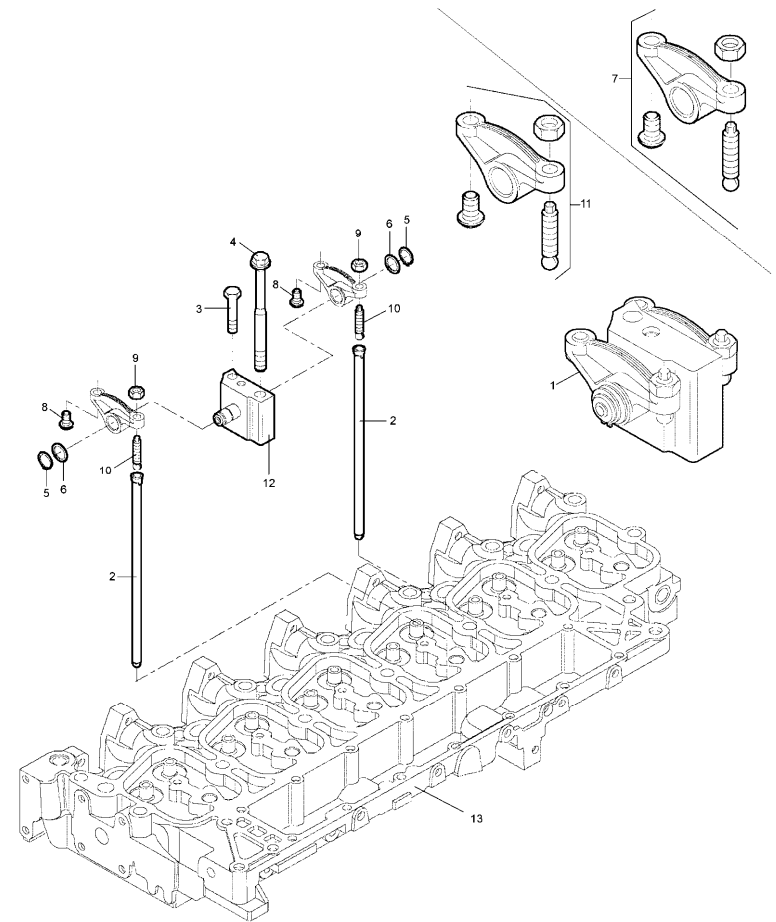

Inglese

- 1 Plug
- 1 Gasket
- 6 Screw
- 3 Coperch.
- 1 Coperch.
- 6 Gasket
- 1 Cover
- 1 Ring
- 4 Screw
- 6 Ring
- Head

Engine

G-MAX IVECO Tier 3 (2007-2012) - RP74 - 125

RP74\00006004.png

A-05
08

A0508

Rocker arm

Inglese

- 6 Shaft
- 12 Rod
- 6 Screw
- 6 Screw
- 12 Ring
- 12 Washer
- 6 Rocker
- 12 Ball pin
- 12 Nut
- 12 Screw
- 6 Rocker
- 6 Support
- Head

Engine

G-MAX IVECO Tier 3 (2007-2012) - RP74 - 125

RP74\00006005.png