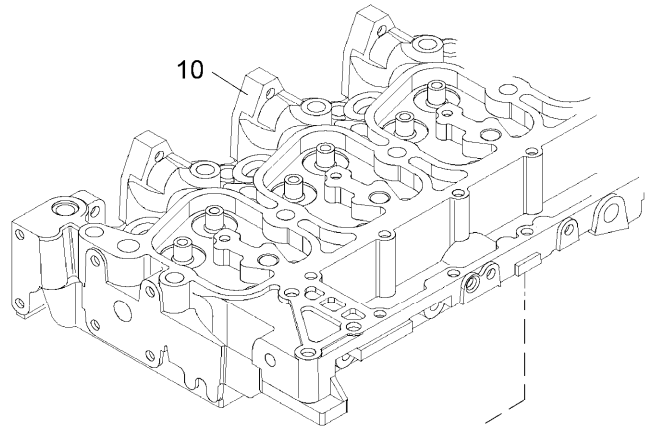

Engine

G-MAX IVECO Tier 3 (2007-2012) - RP74 - 125

RP74\00006013.png

A-05
20

A0520

Fuel filter

Inglese

-	➔	N17029	
1		4207948M91	1 Filter
2		4208178M1	1 Support
3		4208179M1	2 Screw
4		3688934M1	2 Screw
5		4208180M1	2 Nut
6		4207949M1	1 Filter
7		4208234M1	2 Union
8		4208235M1	2 Gasket
9		3688854M1	1 Screw
10		⦿ A-05 06 3	1 Head
	➔	Up to serial or engine number	
	⦿	See page - reference number	
	●	Replacement	