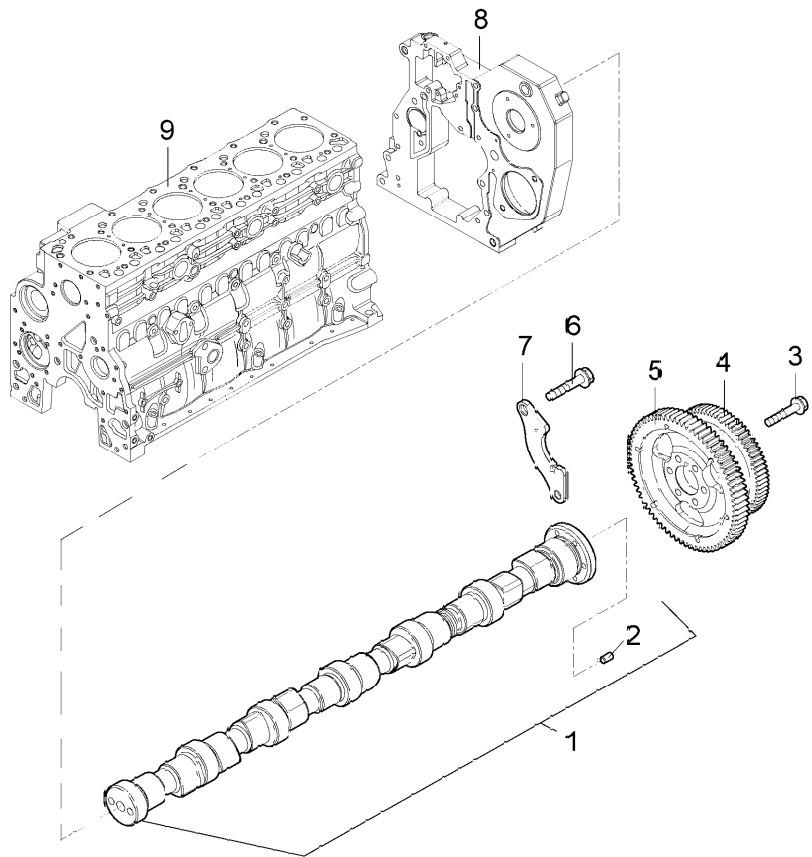

- | | | | | |
|---|-----------|----------------|---|------------------|
| 1 | 3689094M1 | | 1 | Pulley |
| 2 | 3688681M1 | M12x1,5 | 6 | Screw |
| 3 | 4208157M1 | ● 4208157M2(1) | 1 | Vibration damper |
| 4 | 4208158M1 | | 1 | Spacer |
| 5 | | ◁ A-05 11 1 | 1 | Shaft |
- ◁ See page - reference number
● Replacement

Engine

G-MAX IVECO Tier 3 (2007-2012) - RP74 - 125

RP74\00006008.png

A-05
15

A0515

Timing parts

- | | | | |
|---|-----------|---|-------------------------|
| 1 | 4208161M1 | | |
| 2 | 3688857M1 | ● | 705005A1(1) |
| 3 | 4208159M1 | | |
| 4 | 4208162M1 | | |
| 5 | 4208160M1 | | |
| 6 | 3688854M1 | ● | 704997A1(2)
M8x17 mm |
| 7 | 3688818M1 | ● | 704931A1(1) |
| 8 | | ◁ | A-05 04 1 |
| 9 | | ◁ | A-05 02 9 |
- ◁ See page - reference number
● Replacement

Inglese

- | | |
|---|---------|
| 1 | Shaft |
| 1 | Screw |
| 6 | Screw |
| 1 | Gear |
| 1 | Gear |
| 2 | Screw |
| 1 | Stirrup |
| 1 | Cover |
| 1 | |

Engine

G-MAX IVECO Tier 3 (2007-2012) - RP74 - 125

RP74\00006009.png