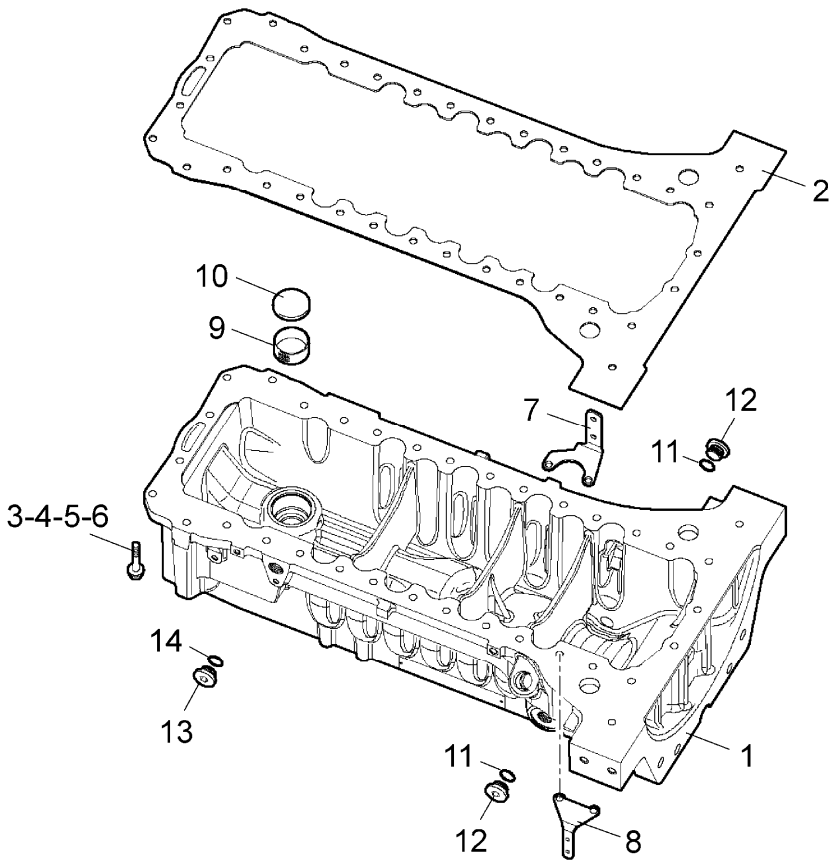

Engine

G-MAX IVECO Tier 3 (2007-2012) - RP74 - 125

RP74\00005363.png

A-05
01

A0501

Engine assembly

- | | | Inglese |
|---|---------------------|------------------|
| 1 | 3691630M91 | 1 Engine |
| | ● 3691630M92(1) | "tier 3" - 86 kw |
| 1 | 6511059M91 | 1 Engine |
| | A | |
| | B | |
| | C | |
| ● | Replacement | |
| A | Flexibility engine | |
| B | For market "cee" | |
| C | For market "n.a.o." | |

Engine

G-MAX IVECO Tier 3 (2007-2012) - RP74 - 125

RP74\00005435.png

A-05
02

A0502

Crankcase

Inglese

- | | | | |
|----|-----------|---|--|
| 1 | 3688809M1 | | 6 Jet |
| 2 | 3689350M1 | ● | 1 Plug
M14x1,5 |
| 3 | 3688868M1 | | 1 O ring |
| 4 | 3688822M1 | ● | 3 Plug
M10x1 |
| 5 | 3688855M1 | | 3 O ring |
| 6 | 3688780M1 | ● | 3 Plug
Assy m18x1,5 |
| 7 | 3688781M1 | ● | 3 O ring |
| 8 | 3688761M1 | | 2 Dowel pin |
| 9 | 3688626M1 | | 1 Crankcase |
| 10 | 3688824M1 | ● | 14 Dowel pin |
| 11 | 3688758M1 | | 2 Plug
17,73x6,35x1,07 |
| 12 | 3688757M1 | | 6 Plug
58,06x8,25x1,52 |
| 13 | 3688775M1 | | 3 Plug
35,23x7,94x1,52 |
| 14 | 3688673M1 | ● | 14 Screw
M12x120 mm |
| 15 | 3688759M1 | | 2 Bearing |
| 16 | 704803A1 | | 1 Register |
| 17 | 3688800M1 | ● | 1 Plug
M16x1,5 mm assy |
| 18 | 3688628M1 | | 1 Splasher |
| 19 | 3688994M1 | ⊗ | 1 Toroidal seal
=2,6 mm
Ø13,9 mm |

<https://www.ebooklibonline.com>

Engine

G-MAX IVECO Tier 3 (2007-2012) - RP74 - 125

RP74\00006027.png

A-05
03

A0503

Oil sump

		Inglese
1	4208117M1	1 Pan
2	3688752M1 (X) 1.3.5.	1 Gasket
3	3688778M1	2 Screw
4	3688679M1 M10x90 mm	24 Screw
5	4208118M1	6 Screw
6	3688678M1 M10x190 mm	2 Screw
7	4208119M1	1 Stirrup
8	4208120M1	2 Stirrup
9	3688803M1	1 Filter
10	3688804M1	1 Plug
11	3688997M1	2 O ring
12	3688691M1 M22x1,5	2 Plug
13	4208121M1	1 Plug
14	4208122M1 Δ =1,5 mm	1 Gasket
	\bullet 6528826M1(1)	
	\bullet \varnothing 18x26 mm	