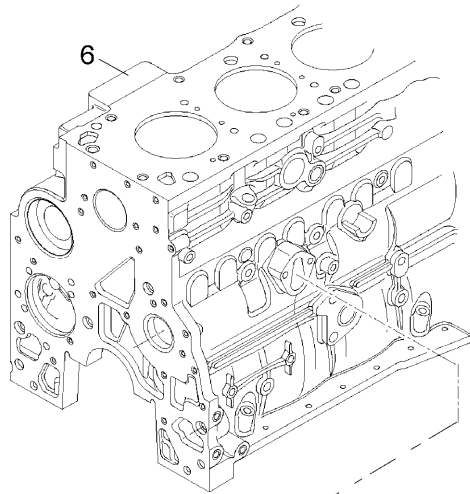

Inglese

- 2 Nut
- 1 Filter
- 1 Cartridge
- 2 Clamp
- 1 Pipe
- 2 Union
- 1 Support

Engine

G-MAX IVECO Tier 3 (2007-2012) - RP74 - 125

RP74\00006014.png

A-05
21

A0521

Fuel pump