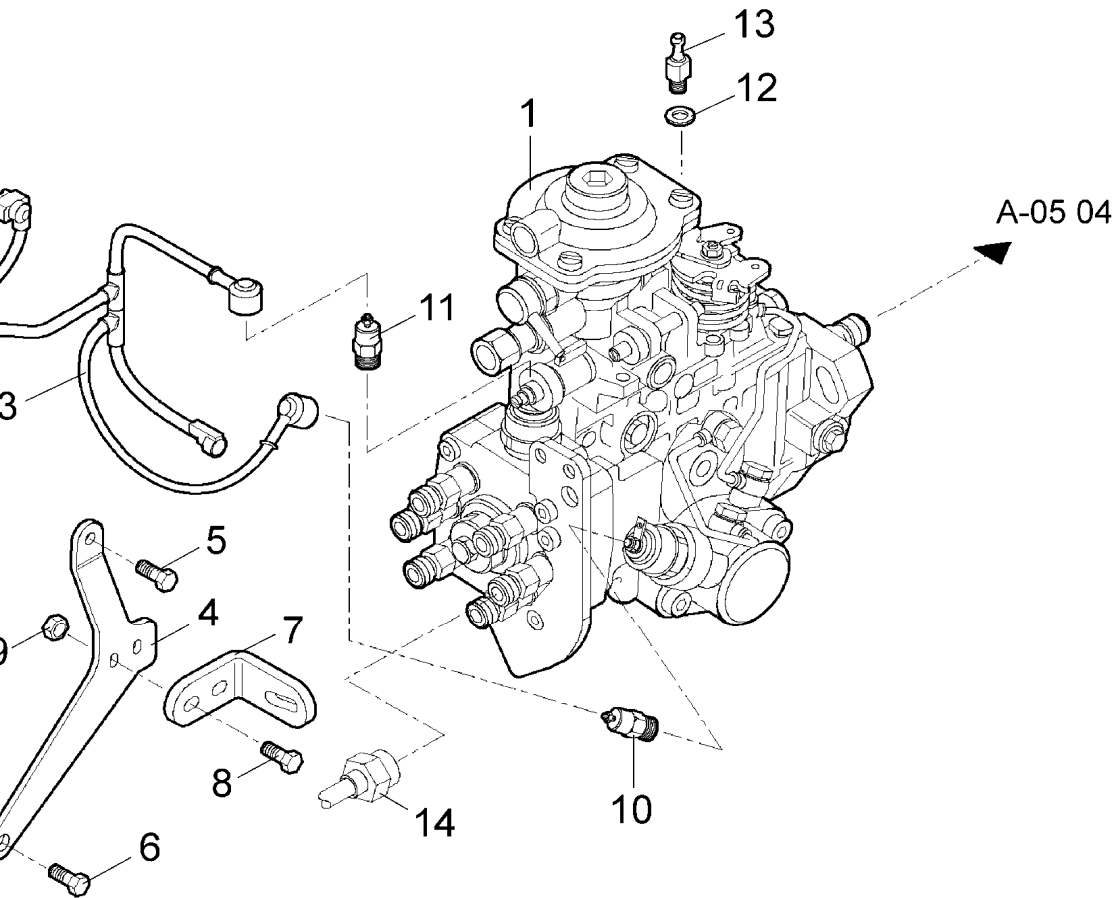

Engine

G-MAX IVECO Tier 3 (2007-2012) - RP74 - 125

RP74\00006009.png

**A-05
16**

A0516

Fuel injection pump

1 4208225M1

1 ● 4213703M1(1)

1 Cable

M1 1 Console

M1 ● 710625A1(1)

M8x1,25x20 mm

Inglese

1 Pump

1 Sensor

1 Cable

1 Console

1 Screw

A-05 04

1 Screw

M1 1 Console

M1 3 Screw

M1 M8 3 Nut

M1 1 Magnet

M1 12v 1 Electro-valve

M1 ☒ =1,2 mm 1 Washer

Ø6x12 mm

M1 1 Track rod end

☞ A-05 22 1 1 Pipe

ge - reference number

ement