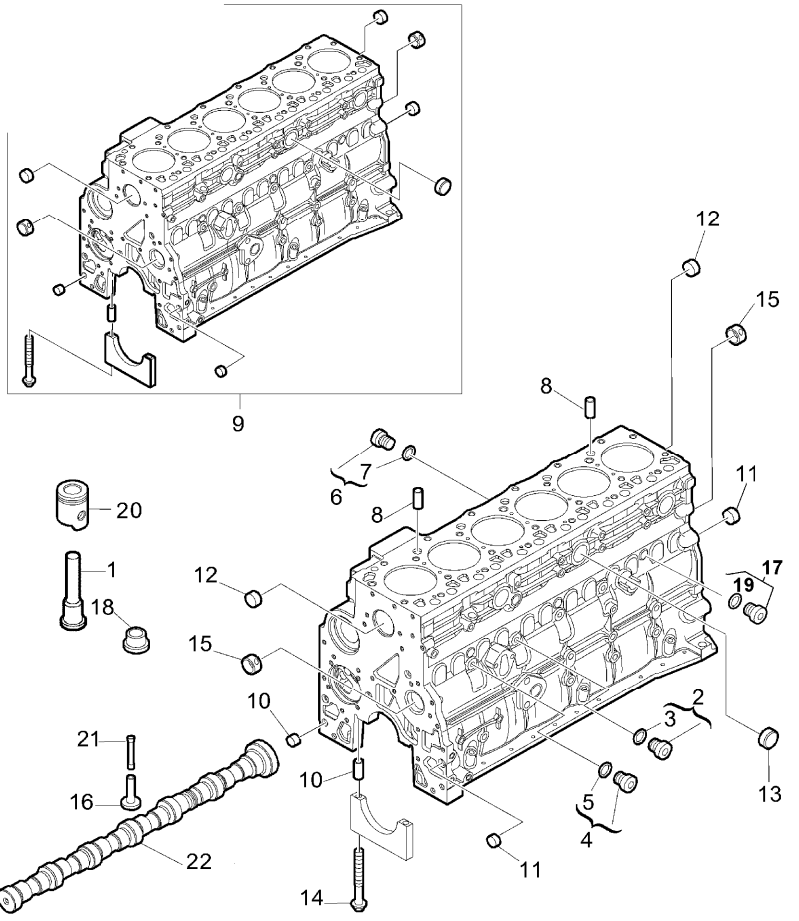

Engine

**A-05
02**

Crankcase

G-MAX IVECO Tier 3 (2007-2012) - RP74 - 125

A0502

RP74\00005435.png

- 20 A-05 13 5
- 21 A-05 08 2
- 22 A-05 15 1

Inglese
1 Piston
1 Shaft
1 Camshaft

- See page - reference number
- Shim
- Replacement