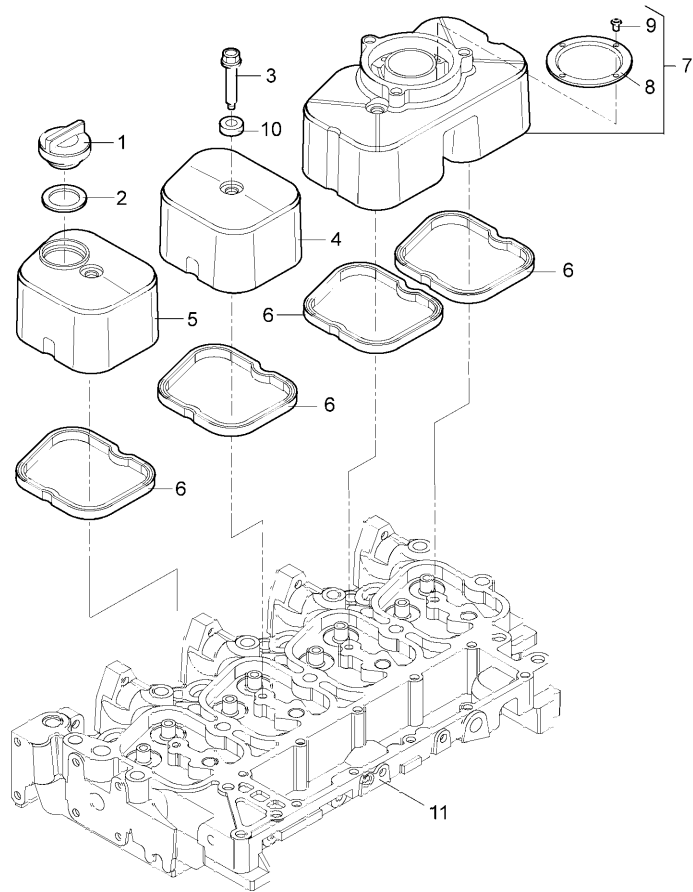

Engine

G-MAX IVECO Tier 3 (2007-2012) - RP74 - 125

RP74\00006003.png

A-05
07

A0507

Cylinder head cover

1. 1 4208125M1
   - 2 4208126M1
   - 3 704820A1 M8x1,25
   - 4 705188A1
   - 5 4208127M1
   - 6 705147A1
   - 7 704650A1
   - 8 707378A1
   - 9 704576A1
   - 10 707403A1
   - 11 A-05 06 3
2. See page - reference number

Inglese

- 1 Plug
- 1 Gasket
- 6 Screw
- 3 Coperch.
- 1 Coperch.
- 6 Gasket
- 1 Cover
- 1 Ring
- 4 Screw
- 6 Ring
- Head