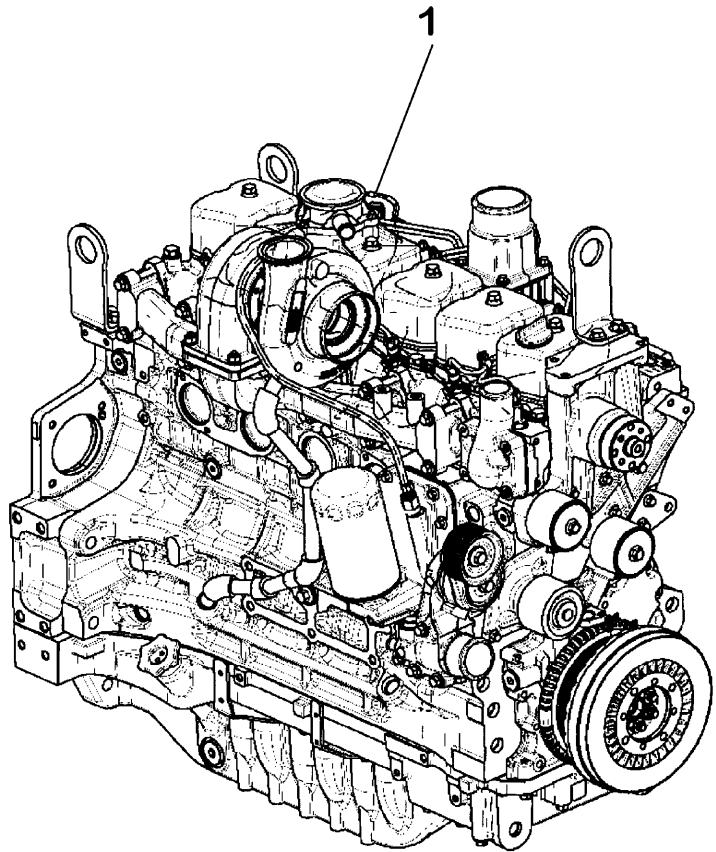

Engine

G-MAX IVECO Tier 3 (2007-2012) - RP74 - 125

RP74\00005363.png

A-05
01

A0501

Engine assembly

- | | | Inglese |
|---|---------------------|------------------|
| 1 | 3691630M91 | 1 Engine |
| | ● 3691630M92(1) | "tier 3" - 86 kw |
| 1 | 6511059M91 | 1 Engine |
| | A | |
| | B | |
| | C | |
| ● | Replacement | |
| A | Flexibility engine | |
| B | For market "cee" | |
| C | For market "n.a.o." | |

Engine

G-MAX IVECO Tier 3 (2007-2012) - RP74 - 125

RP74\00005435.png

A-05
02

A0502

Crankcase

Inglese

- | | | | |
|----|-----------|---|--|
| 1 | 3688809M1 | | 6 Jet |
| 2 | 3689350M1 | ● | 1 Plug
M14x1,5 |
| 3 | 3688868M1 | | 1 O ring |
| 4 | 3688822M1 | ● | 3 Plug
M10x1 |
| 5 | 3688855M1 | | 3 O ring |
| 6 | 3688780M1 | ● | 3 Plug
Assy m18x1,5 |
| 7 | 3688781M1 | ● | 3 O ring |
| 8 | 3688761M1 | | 2 Dowel pin |
| 9 | 3688626M1 | | 1 Crankcase |
| 10 | 3688824M1 | ● | 14 Dowel pin |
| 11 | 3688758M1 | | 2 Plug
17,73x6,35x1,07 |
| 12 | 3688757M1 | | 6 Plug
58,06x8,25x1,52 |
| 13 | 3688775M1 | | 3 Plug
35,23x7,94x1,52 |
| 14 | 3688673M1 | ● | 14 Screw
M12x120 mm |
| 15 | 3688759M1 | | 2 Bearing |
| 16 | 704803A1 | | 1 Register |
| 17 | 3688800M1 | ● | 1 Plug
M16x1,5 mm assy |
| 18 | 3688628M1 | | 1 Splasher |
| 19 | 3688994M1 | ⊗ | 1 Toroidal seal
=2,6 mm
Ø13,9 mm |