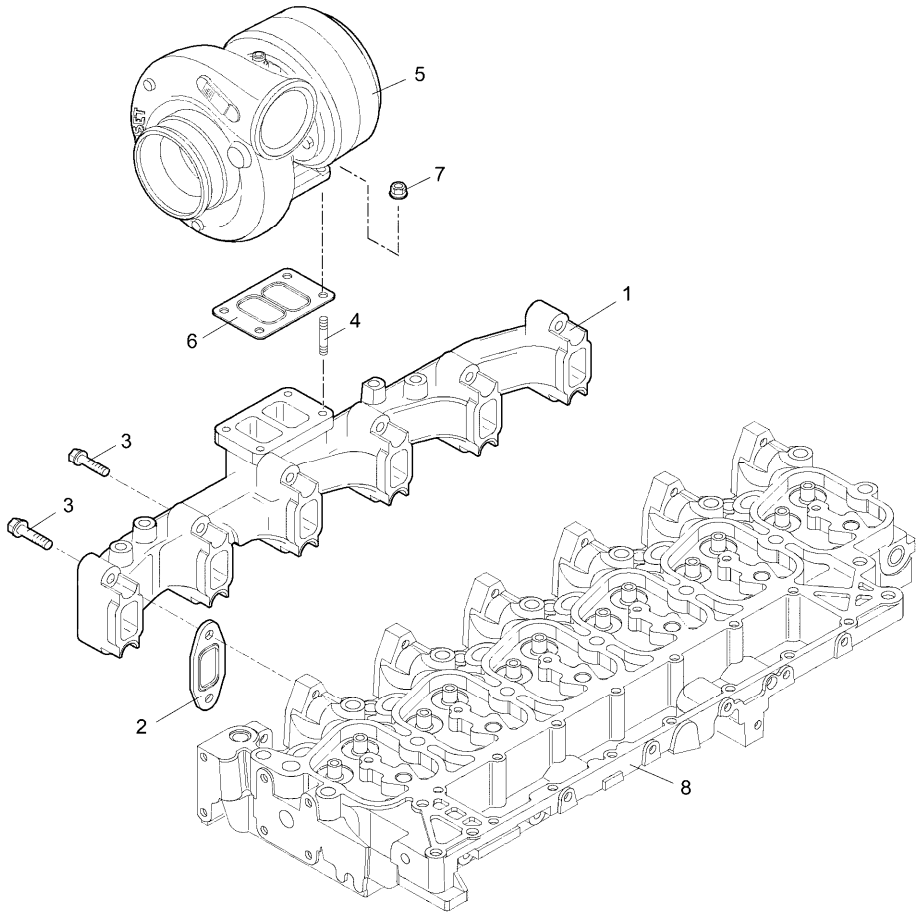

Engine

G-MAX IVECO Tier 3 (2007-2012) - RP74 - 125

RP74\00006006.png

A-05
10

A0510

Exhaust manifold

1	704607A1		Inglese	1	Manifold
2	705273A1			6	Gasket
3	3688774M2	M10x1,5x65 mm		12	Worm
4	3688861M1	● 705008A1(4) M10x1,5		4	Screw
5	708801A1			1	Turbocharger
6	3688770M1			1	Gasket
7	3688862M1	M10x1,5		4	Nut
8	⊕ A-05 06 3				Head
⊕	See page - reference number				
●	Replacement