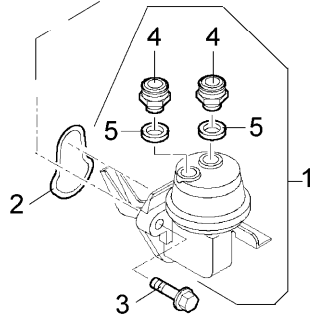

Inglese

- 2 Nut
- 1 Filter
- 1 Cartridge
- 2 Clamp
- 1 Pipe
- 2 Union
- 1 Support

Engine

G-MAX IVECO Tier 3 (2007-2012) - RP74 - 125

RP74\00006014.png

A-05
21

A0521

Fuel pump