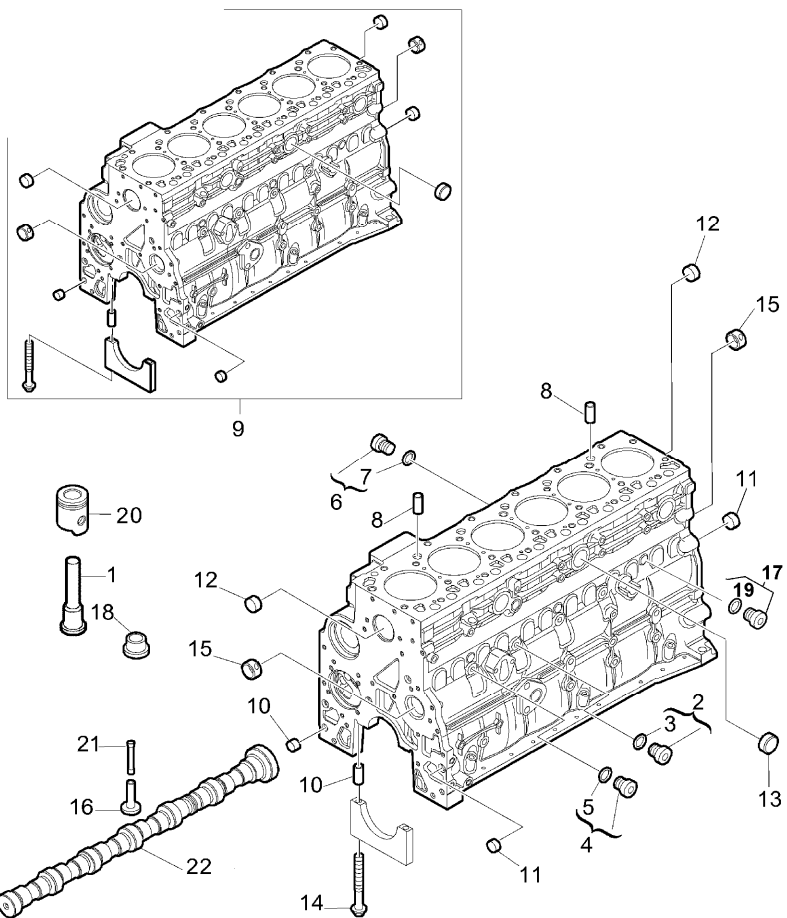

Engine

G-MAX IVECO Tier 3 (2007-2012) - RP74 - 125

RP74\00005363.png

A-05
01

A0501

Engine assembly

- | | | Inglese |
|---|---------------------|------------------|
| 1 | 3691630M91 | 1 Engine |
| | ● 3691630M92(1) | "tier 3" - 86 kw |
| 1 | 6511059M91 | 1 Engine |
| | A | |
| | B | |
| | C | |
| ● | Replacement | |
| A | Flexibility engine | |
| B | For market "cee" | |
| C | For market "n.a.o." | |

Engine

G-MAX IVECO Tier 3 (2007-2012) - RP74 - 125

RP74\00005435.png

A-05
02

A0502

Crankcase

Inglese

- | | | | |
|----|-----------|---|--|
| 1 | 3688809M1 | | 6 Jet |
| 2 | 3689350M1 | ● | 1 Plug
M14x1,5 |
| 3 | 3688868M1 | | 1 O ring |
| 4 | 3688822M1 | ● | 3 Plug
M10x1 |
| 5 | 3688855M1 | | 3 O ring |
| 6 | 3688780M1 | ● | 3 Plug
Assy m18x1,5 |
| 7 | 3688781M1 | ● | 3 O ring |
| 8 | 3688761M1 | | 2 Dowel pin |
| 9 | 3688626M1 | | 1 Crankcase |
| 10 | 3688824M1 | ● | 14 Dowel pin |
| 11 | 3688758M1 | | 2 Plug
17,73x6,35x1,07 |
| 12 | 3688757M1 | | 6 Plug
58,06x8,25x1,52 |
| 13 | 3688775M1 | | 3 Plug
35,23x7,94x1,52 |
| 14 | 3688673M1 | ● | 14 Screw
M12x120 mm |
| 15 | 3688759M1 | | 2 Bearing |
| 16 | 704803A1 | | 1 Register |
| 17 | 3688800M1 | ● | 1 Plug
M16x1,5 mm assy |
| 18 | 3688628M1 | | 1 Splasher |
| 19 | 3688994M1 | ⊗ | 1 Toroidal seal
=2,6 mm
Ø13,9 mm |

<https://www.ebooklibonline.com>

Engine

G-MAX IVECO Tier 3 (2007-2012) - RP74 - 125

RP74\00006027.png

A-05
03

A0503

Oil sump

		Inglese
1	4208117M1	1 Pan
2	3688752M1 (X) 1.3.5.	1 Gasket
3	3688778M1	2 Screw
4	3688679M1 M10x90 mm	24 Screw
5	4208118M1	6 Screw
6	3688678M1 M10x190 mm	2 Screw
7	4208119M1	1 Stirrup
8	4208120M1	2 Stirrup
9	3688803M1	1 Filter
10	3688804M1	1 Plug
11	3688997M1	2 O ring
12	3688691M1 M22x1,5	2 Plug
13	4208121M1	1 Plug
14	4208122M1 Δ =1,5 mm	1 Gasket
	\bullet 6528826M1(1)	
	\bullet \varnothing 18x26 mm	