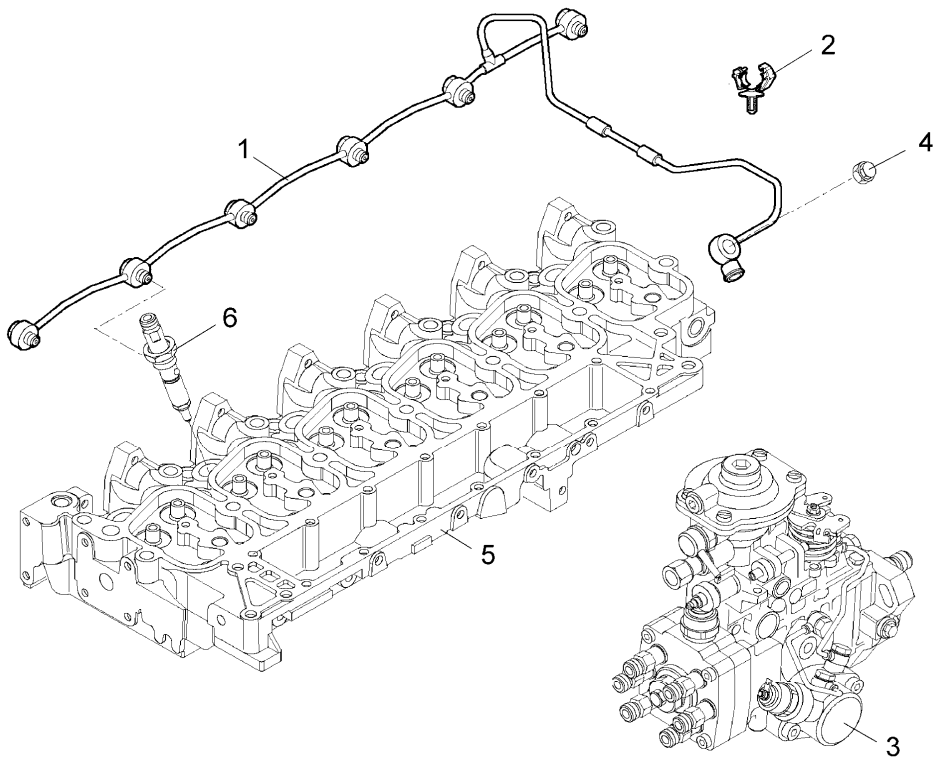

Engine

G-MAX IVECO Tier 3 (2007-2012) - RP74 - 125

RP74\00006017.png

**A-05
24**

A0524

Fuel lines

Inglese

1	705208A1		1 Pipe
2	705191A1		1 Clip
3		⊕ A-05 16 1	1 Pump
4		⊕ A-05 16 2	1 Sensor
5		⊕ A-05 06 3	1 Head
6		⊕ A-05 19 1	1 Nozzle
⊕	See page - reference number