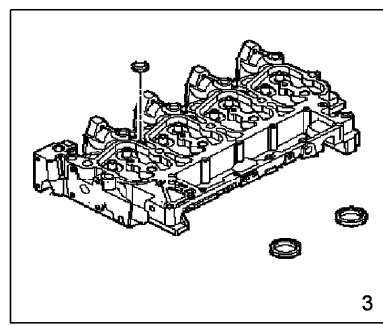

Engine

Dmax (2013-) - RT70 - 115

RT70\00045464.png

A-05
061

A05061

Head cylinder

- 1 707391A1
- 2 707390A1
- 3 6529081M1
- 4 704804A1
- 5 704807A1
- 6 704806A1
- 7 704836A1
- 8 704821A1
- 9 704805A1
- 10 6529070M91
- 11 3688768M1
- 12 704802A1
- 13 704921A1
- 14 704922A1
- 15 6529063M1
- 20 704784A1

- M12 x 1.75 x 73
- M12 x 1.75 x 143

Inglese

- 4 Screw
- 10 Screw
- 1 Head
- 16 Cone
- 4 Valve
- 4 Valve
- 8 Cap
- 8 Spring
- 8 Cup
- 1 Kit
- 1 Plug
- 3 Plug
- 4 Valve seat
- 4 Valve seat
- 1
- 1 Plug