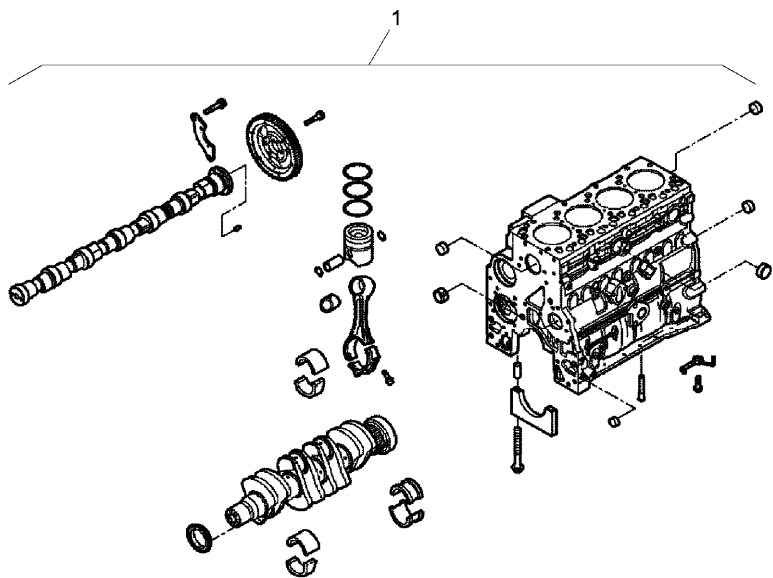

Engine

A-05
012

Short engine

Dmax (2013-) - RT70 - 115

A05012

RT70\00045403.png

Inglese

1 6529088M1

1 Short engine