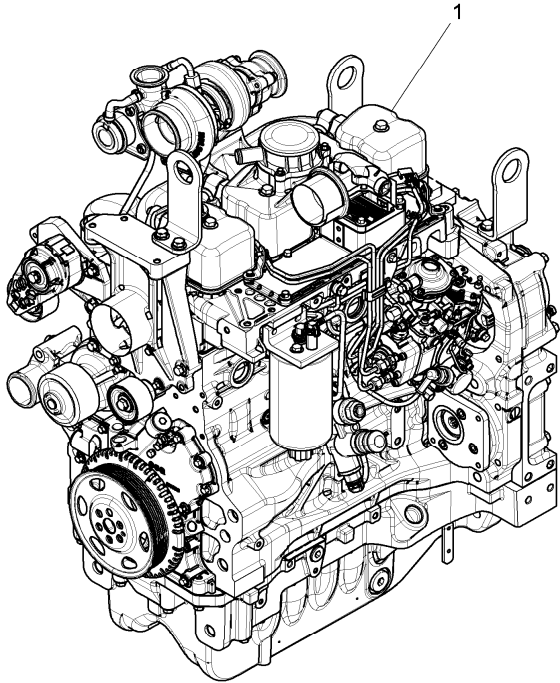

Engine

Dmax (2013-) - RT70 - 115

RT70\00044181.png

A-05
01

A0501

Engine assembly

1 6514328M92

82 kw

Inglese

1 Engine