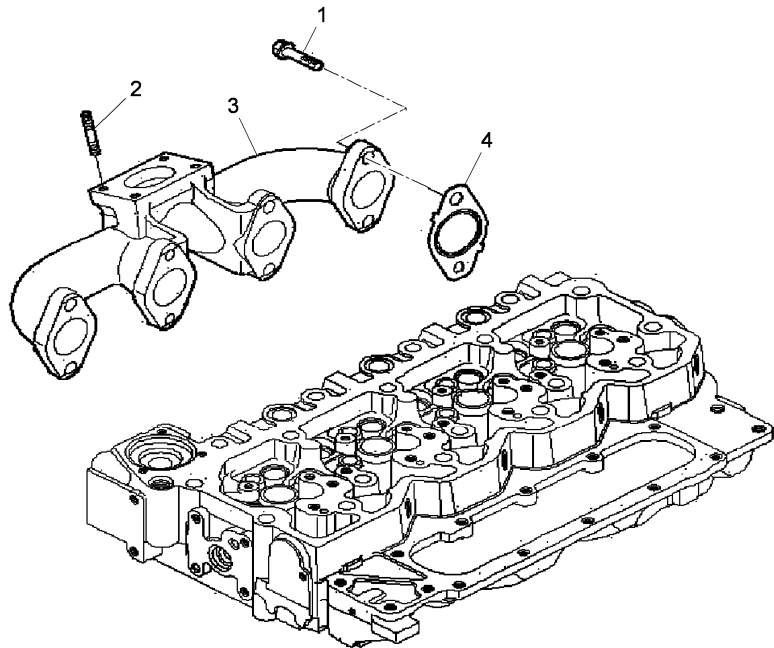

Inglese

- 4 Screw
- 2 Plug
- 1 Intake
- 1 Gasket

Engine

Dmax (2013-) - RT70 - 115

**A-05
078**

A05078

Exhaust manifold

RT70\00045471.png