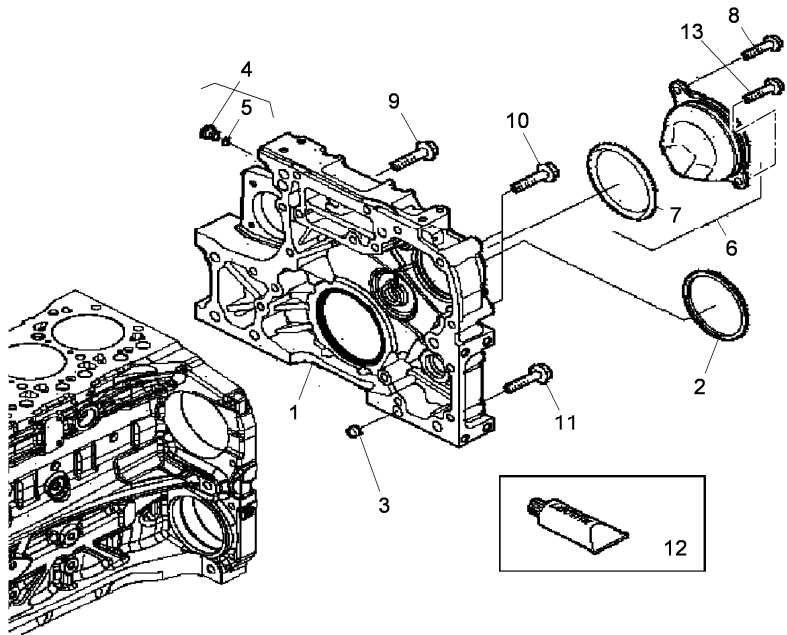

Engine

Dmax (2013-) - RT70 - 115

RT70\00045459.png

A-05
043

A05043

Crankcase covers

		Inglese
1	4206380M1	1 Coperch.
2	6525730M1 ●	1 Ring
3	3688753M1	2 Screw
4	3688780M1 ●	1 Plug
5	3688781M1 ! 4	1 Ring
	● 707405A1(1)	
6	4208123M1	1 Coperch.
7	3689092M1 ! 6	1 Ring
8	3688941M1 ●	1 Screw
9	3688673M1 ●	15 Screw
10	3688869M1	2 Screw
11	3688874M1	1 Screw
12	3688632M1 ● 3688632M2(999)	999 Adhesive
13	4208124M1	1 Screw
!	This is a component of an assembly	
●	Replacement