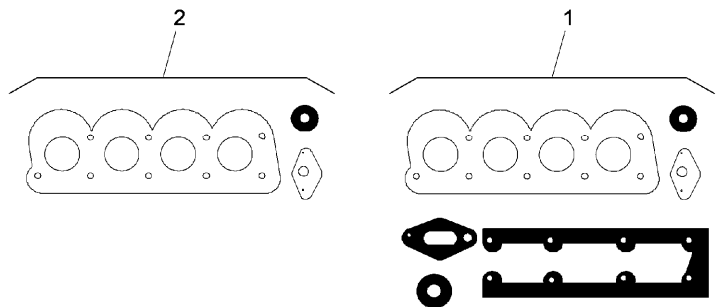

Engine

Dmax (2013-) - RT70 - 115

RT70\00045402.png

**A-05
011**

A05011

Kit gasket

Inglese

1 6528845M91

1 Kit

2 6528846M91

1 Kit