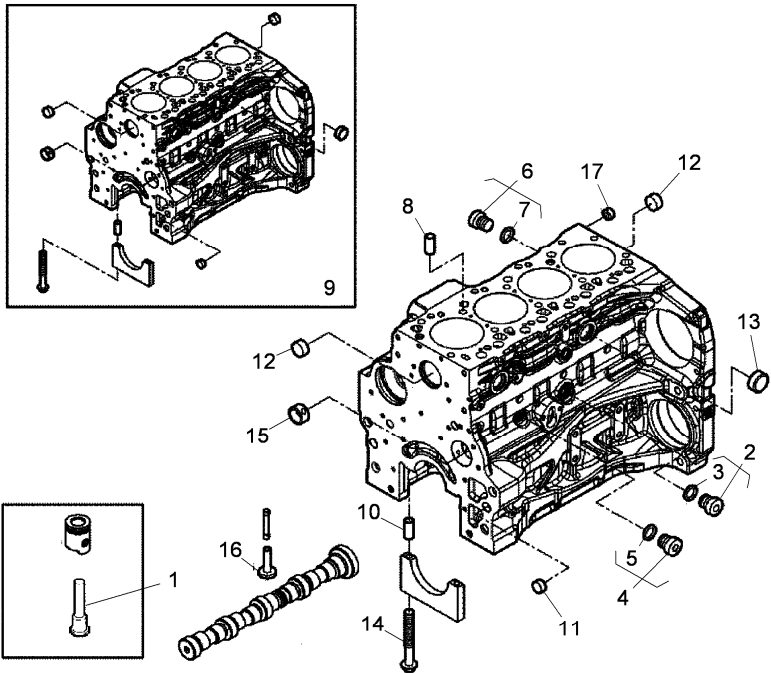

A0504

Crankcase

Inglese

1	3688809M1		4	Splasher
2	3688800M1	●	1	Plug
3	3688868M1	!	1	Ring
3	3688994M1	!	1	Ring
4	3688822M1	●	2	Plug
5	3688855M1	!	1	Ring
6	3688780M1	●	1	Plug
7	3688781M1	!	1	Ring
		●	6	704848A1(1)
		●	1	707405A1(1)
8	3688760M1		2	Screw
9	6529062M1		1	Base
10	3688824M1	●	10	Screw
11	3688758M1		2	Plug
12	3688757M1		4	Plug
13	3688775M1		2	Plug
14	3688673M1	◄►	10	Screw
		●	10	M12x120
		●	10	704696A1(10)
15	3688759M1		1	Bearing
16	704803A1		8	Register
17	3688628M1		1	Splasher
!	This is a component of an assembly			
◄►	Length			
●	Replacement			