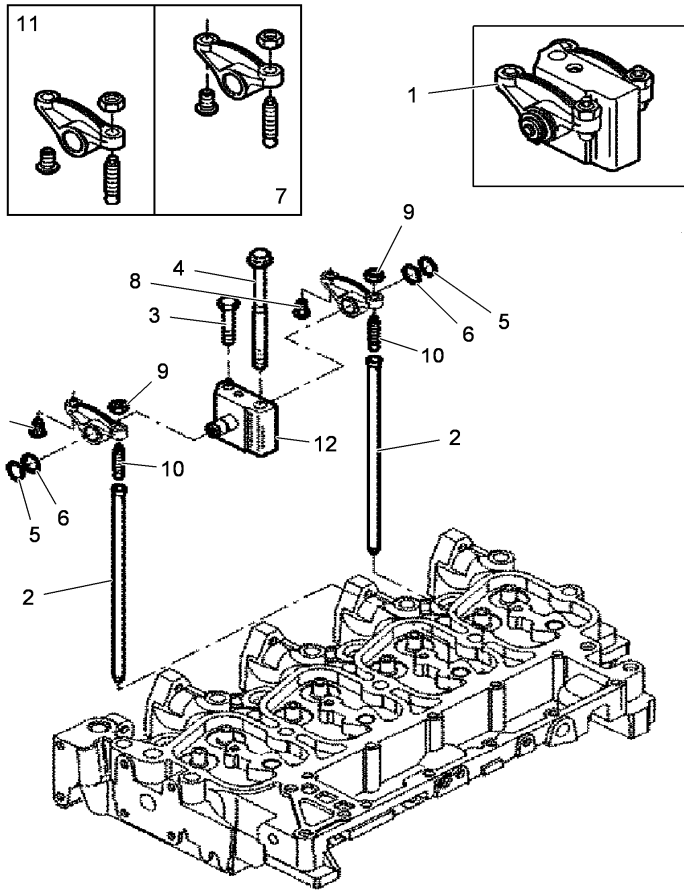

! This is a component of an assembly

Inglese

- 1 Plug
- 1 Gasket
- 4 Screw
- 1 Coperch.
- 1 Coperch.
- 4 Gasket
- 1 Coperch.
- 1 Ring
- 4 Gasket
- 4 Seal

Engine

Dmax (2013-) - RT70 - 115

RT70\00045469.png

A-05
066

A05066

Rocker shaft

- 1 704809A1
- 2 704841A1
- 3 4208128M1
- 4 704716A1
- 5 704843A1
- 6 704844A1
- 7 704810A1
- 8 704845A1
- 9 6513403M1
- 10 704813A1
- 11 704814A1
- 12 704816A1

Inglese

- 4 Shaft
- 8 Rod
- 4 Screw
- 4 Screw
- 8 Ring
- 8 Washer
- 4 Rocker
- 8 Pin
- 8 Nut
- 8 Screw
- 4 Rocker
- 4 Support