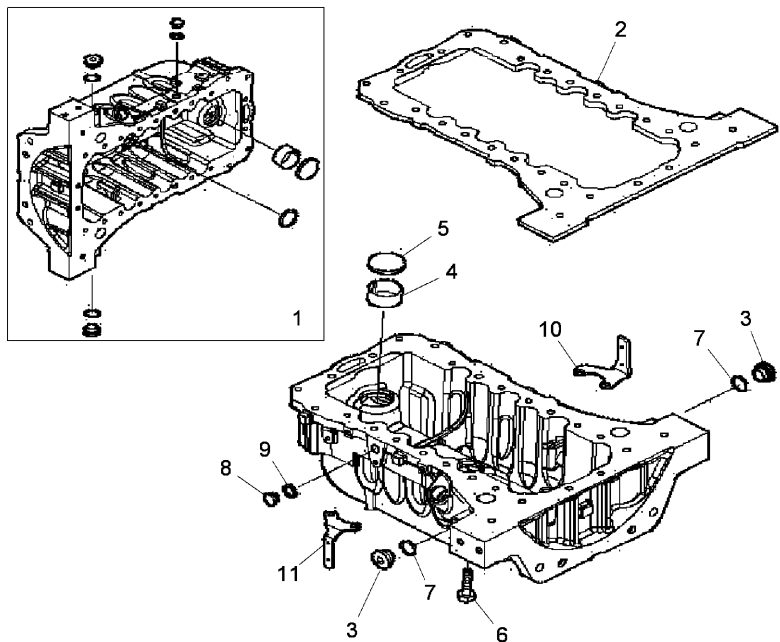

Engine

Dmax (2013-) - RT70 - 115

RT70\00045405.png

A-05
042

A05042

Oil sump

- 1 6528843M91
- 2 6528778M1
- 3 3688691M1
- 4 3688803M1
- 5 3688804M1
- 6 3688678M1
- 6 3688679M1
- 6 3688778M1
- 6 4208118M1
- 7 3688997M1
- 8 4208121M1
- 9 6528826M1
- 10 4208119M1
- 11 4208120M1

- ◆◆ M10x190
- ◆◆ M10x90

◆◆ Length

Inglese

- 1 Pan
- 1 Gasket
- 2 Plug
- 1 Filter
- 1 Plug
- 2 Screw
- 18 Screw
- 2 Screw
- 4 Screw
- 2 Ring
- 1 Plug
- 1 Gasket
- 1 Stirrup
- 1 Stirrup