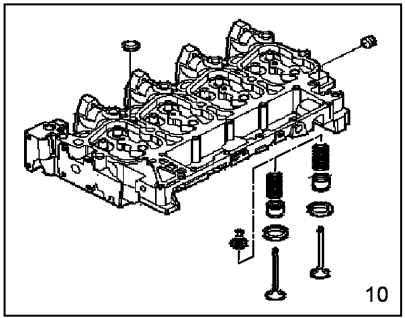

Engine

Dmax (2013-) - RT70 - 115

RT70\00045464.png

A-05
061

A05061

Head cylinder

- 1 707391A1
- 2 707390A1
- 3 6529081M1
- 4 704804A1
- 5 704807A1
- 6 704806A1
- 7 704836A1
- 8 704821A1
- 9 704805A1
- 10 6529070M91
- 11 3688768M1
- 12 704802A1
- 13 704921A1
- 14 704922A1
- 15 6529063M1
- 20 704784A1

- M12 x 1.75 x 73
- M12 x 1.75 x 143

Inglese

- 4 Screw
- 10 Screw
- 1 Head
- 16 Cone
- 4 Valve
- 4 Valve
- 8 Cap
- 8 Spring
- 8 Cup
- 1 Kit
- 1 Plug
- 3 Plug
- 4 Valve seat
- 4 Valve seat
- 1
- 1 Plug