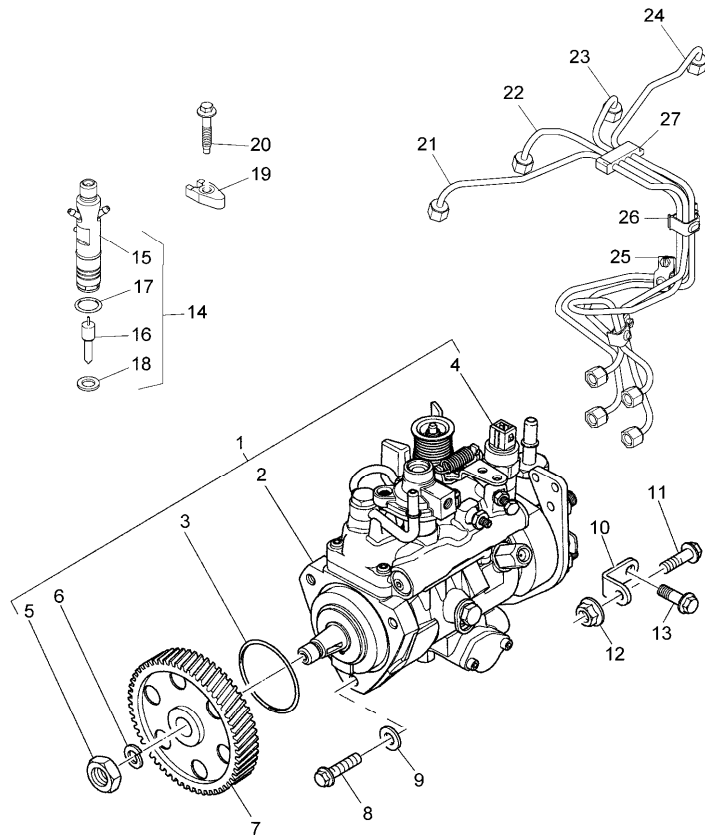

Engine

C-MAX Tier 3 (2008-) - RS22 - 100

RS22\000015078.png

**A-05
091**

A05091

Fuel injection equipment (diesel)

		Inglese	
16	!	14	1 Nozzle
	➡	Ref.n.14	
17	!	14	1 Ring
18	!	14	1 Washer
19			4 Clamp
20			4 Screw
21			1 Pipe
22			1 Pipe
23			1 Pipe
24			1 Pipe
25			2 Clip
26			1 Clip
27			1 Clip

! This is a component of an assembly

➡ From serial or engine number

➡ Not serviced, order

⚙️ 4 wheel drive

⚙️ 2 wheel drive

(X) Qty per tractors sold (aa.bbb.ccc.ddd) (aa) for 1,(bbb) 2-10 (ccc) 11-25 (ddd) 26-50

T-A Replacement