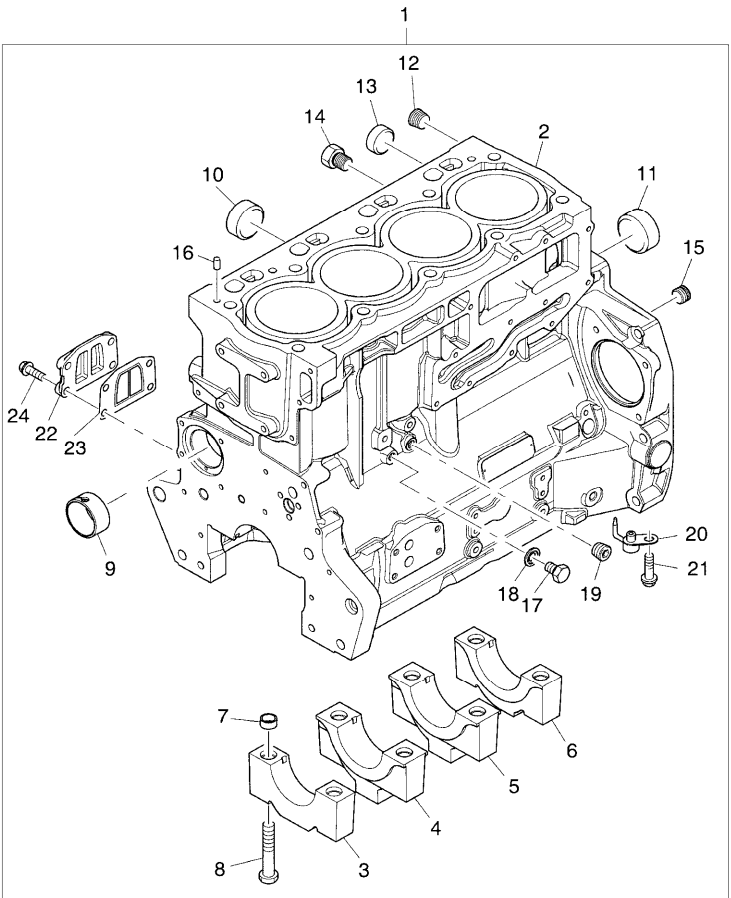

**<https://www.ebooklibonline.com>**

Engine

C-MAX Tier 3 (2008- ) - RS22 - 100

**A-05  
03**

A0503

Cylinder block

RS22\000015072.png

			Inglese
1	👁	A-05 02 01	1 Kit
2	!	1	1 Cylinder block
3	➡	Ref.n.1	1 Bearing
4	!	1	2 Bearing
5	➡	Ref.n.1	1 Bearing
6	!	1	1 Bearing
7	➡	Ref.n.1	10 Manicott
8	!	1	10 Screw
9	!	1	1 Bush
	●	3112D075(1)	
10	!	1	2 Plug
11	!	1	1 Plug
12	!	1	1 Plug
13	!	1	1 Plug
14	!	1	1 Plug
15	!	1	1 Plug
16	!	1	2 Dowel
17	!	1	1 Screw
18	!	1	1 Washer
19	!	1	1 Plug

Engine

C-MAX Tier 3 (2008- ) - RS22 - 100

A-05  
03

A0503

Cylinder block

RS22\000015072.png

Inglese

- 20 2113A003 ! 1
- 21 2314F001 ! 1
- 22 3753A071 ! 1
- 23 3688A041 ! 1
- 24 2314H034 ! 1

- 4 Atomiser
- 4 Screw
- 1 Coperch.
- 1 Ring
- 4 Screw

- ! This is a component of an assembly
- 👁 See page - reference number
- 🔧 Not serviced, order
- Replacement

Engine

C-MAX Tier 3 (2008- ) - RS22 - 100

RS22\000015073.png

A-05  
04

A0504

Camshaft

		Inglese	
1	ZZ90222	➔ U056074 t	1 Kit
		● ZZ90239(1)	
1	ZZ90237	➔ U056075 t	1 Shaft
2		! 1	1 Shaft
		➔ Ref.n.1	
3	U5MB0018	! 1	1 Kit
		➔ U056074 t	
		● U5MB0033(1)	
		T-A 15:0	
3	U5MB0018A	! 1	1 Kit
		⚡ 0.010"	
		➔ U056074 t	
		● U5MB0033A(1)	
		T-A 15:0	
3	U5MB0018B	! 1	1 Kit
		⚡ 0.020"	
		➔ U056074 t	
		● U5MB0033B(1)	
		T-A 15:0	
3	U5MB0018C	! 1	1 Kit
		⚡ 0.030"	
		➔ U056074 t	
		● N.L.A.(1)	
		T-A 15:0	
3	U5MB0033	! 1	1 Kit
		➔ U056075 t	