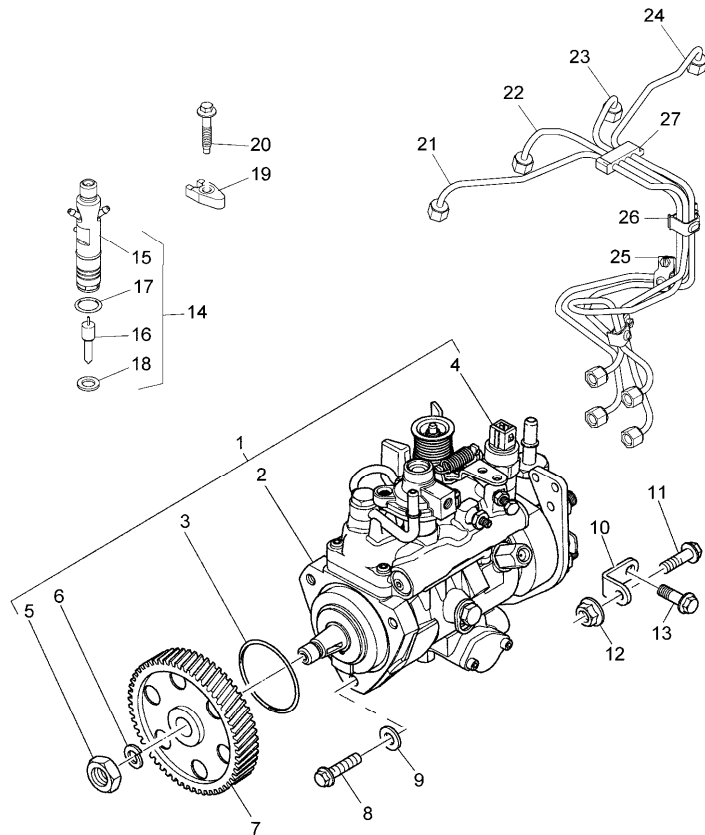

Engine

C-MAX Tier 3 (2008- ) - RS22 - 100

RS22\000015078.png

**A-05  
09**

A0509

Fuel injection equipment (diesel)

		Inglese	
16	!	14	1 Nozzle
	➡	Ref.n.14	
17	26460064	!	14
18	L311FF02	!	14
19	3751A241		4 Clamp
20	2314W009		4 Screw
21	3525A101		1 Pipe
22	3525A102		1 Pipe
23	3525A103		1 Pipe
24	3525A104		1 Pipe
25	2481Y011		2 Clip
26	2481Y012		1 Clip
27	2646E019		1 Clip
!	This is a component of an assembly		
➡	Up to serial or engine number		
➡	Not serviced, order		
⚙️	4 wheel drive		
⚙️	2 wheel drive		
⚙️	Replacement		
(X)	Qty per tractors sold (aa.bbb.ccc.ddd) (aa) for 1,(bbb) 2-10 (ccc) 11-25 (ddd) 26-50		
T-A	Replacement		