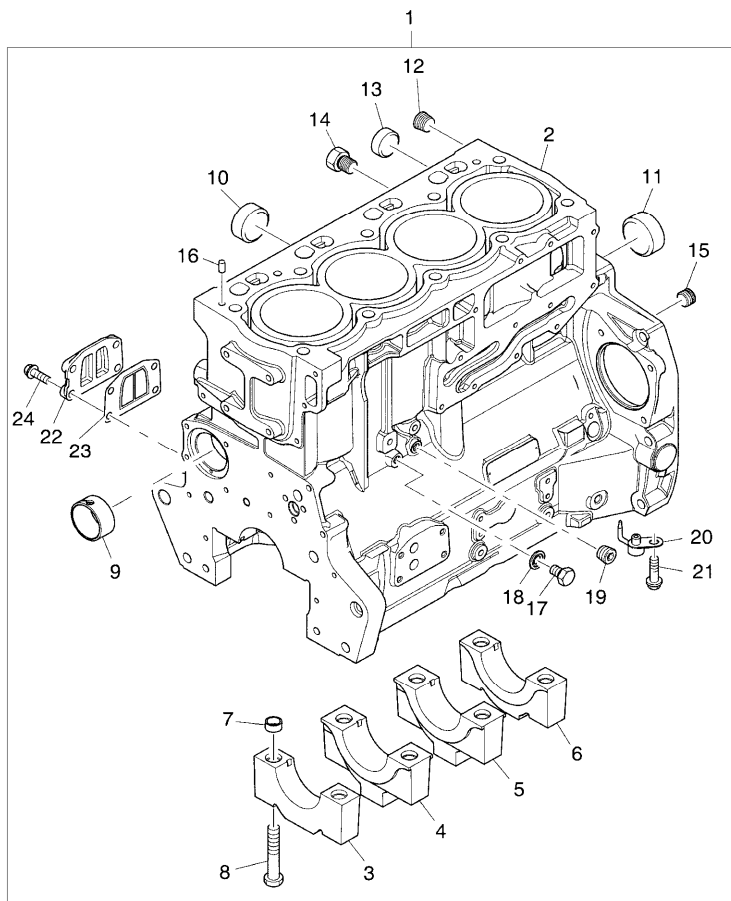

**<https://www.ebooklibonline.com>**

Engine

C-MAX Tier 3 (2008- ) - RS22 - 100

**A-05  
03**

A0503

Cylinder block

RS22\000015072.png

			Inglese
1	👁	A-05 02 01	1 Kit
2	!	1	1 Cylinder block
3	➡	Ref.n.1	1 Bearing
4	!	1	2 Bearing
5	➡	Ref.n.1	1 Bearing
6	!	1	1 Bearing
7	➡	Ref.n.1	10 Manicott
8	!	1	10 Screw
9	!	1	1 Bush
	●	3112D075(1)	
10	!	1	2 Plug
11	!	1	1 Plug
12	!	1	1 Plug
13	!	1	1 Plug
14	!	1	1 Plug
15	!	1	1 Plug
16	!	1	2 Dowel
17	!	1	1 Screw
18	!	1	1 Washer
19	!	1	1 Plug

Engine

C-MAX Tier 3 (2008- ) - RS22 - 100

A-05  
03

A0503

Cylinder block

RS22\000015072.png

Inglese

- 20 2113A003 ! 1
- 21 2314F001 ! 1
- 22 3753A071 ! 1
- 23 3688A041 ! 1
- 24 2314H034 ! 1

- 4 Atomiser
- 4 Screw
- 1 Coperch.
- 1 Ring
- 4 Screw

- ! This is a component of an assembly
- 👁 See page - reference number
- 🔧 Not serviced, order
- Replacement

Engine

C-MAX Tier 3 (2008- ) - RS22 - 100

RS22\000015073.png

A-05  
04

A0504

Camshaft

		Inglese	
1	ZZ90222	➔ U056074 t	1 Kit
		● ZZ90239(1)	
1	ZZ90237	➔ U056075 t	1 Shaft
2		! 1	1 Shaft
		➔ Ref.n.1	
3	U5MB0018	! 1	1 Kit
		➔ U056074 t	
		● U5MB0033(1)	
		T-A 15:0	
3	U5MB0018A	! 1	1 Kit
		⚡ 0.010"	
		➔ U056074 t	
		● U5MB0033A(1)	
		T-A 15:0	
3	U5MB0018B	! 1	1 Kit
		⚡ 0.020"	
		➔ U056074 t	
		● U5MB0033B(1)	
		T-A 15:0	
3	U5MB0018C	! 1	1 Kit
		⚡ 0.030"	
		➔ U056074 t	
		● N.L.A.(1)	
		T-A 15:0	
3	U5MB0033	! 1	1 Kit
		➔ U056075 t	