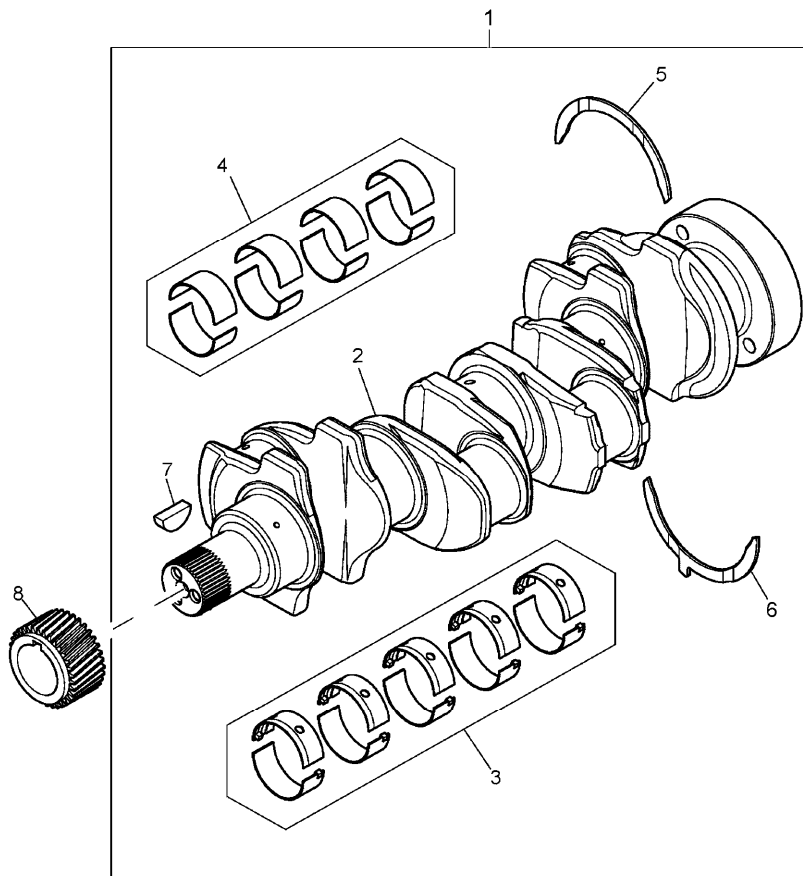

- 4 Atomiser
- 4 Screw
- 1 Coperch.
- 1 Ring
- 4 Screw

- ! This is a component of an assembly
- 👁 See page - reference number
- 🔧 Not serviced, order
- Replacement

Engine

C-MAX Tier 3 (2008- ) - RS22 - 100

RS22\000015073.png

A-05  
04

A0504

Camshaft

		Inglese	
1	ZZ90222	➔ U056074 t	1 Kit
		● ZZ90239(1)	
1	ZZ90237	➔ U056075 t	1 Shaft
2		! 1	1 Shaft
		➔ Ref.n.1	
3	U5MB0018	! 1	1 Kit
		➔ U056074 t	
		● U5MB0033(1)	
		T-A 15:0	
3	U5MB0018A	! 1	1 Kit
		⚡ 0.010"	
		➔ U056074 t	
		● U5MB0033A(1)	
		T-A 15:0	
3	U5MB0018B	! 1	1 Kit
		⚡ 0.020"	
		➔ U056074 t	
		● U5MB0033B(1)	
		T-A 15:0	
3	U5MB0018C	! 1	1 Kit
		⚡ 0.030"	
		➔ U056074 t	
		● N.L.A.(1)	
		T-A 15:0	
3	U5MB0033	! 1	1 Kit
		➔ U056075 t	