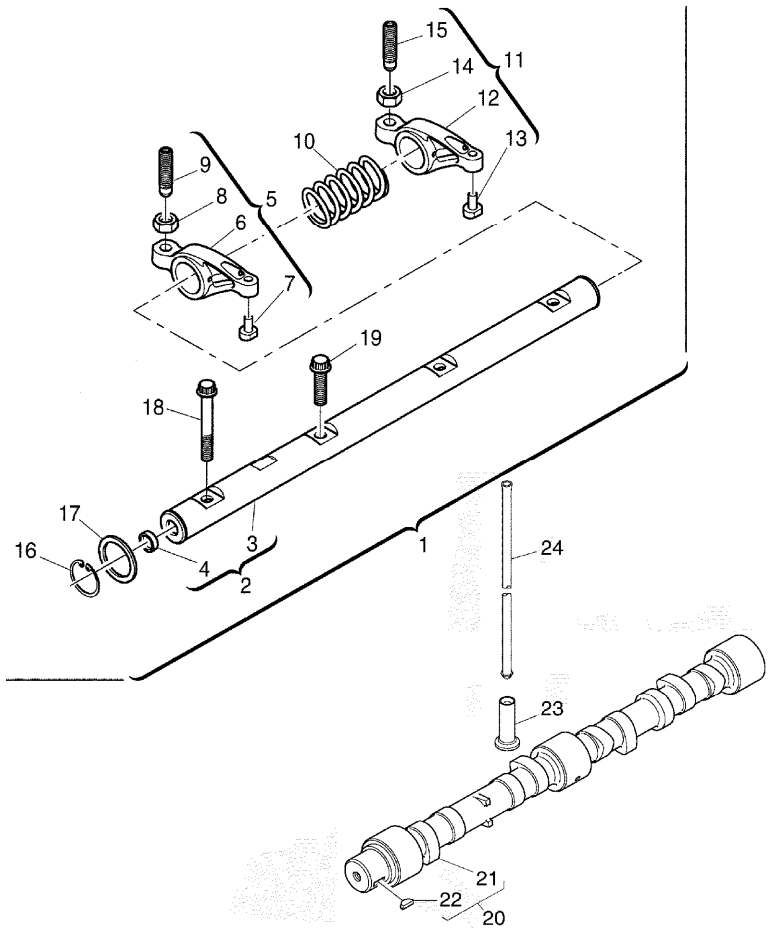

Engine

C-MAX Tier 3 (2008- ) - RS22 - 100

RS22\000015075.png

**A-05  
081**

A05081

Rocker shaft

		Inglese			
16	2722A022	!	1	2	Ring
17	2134A502	!	1	2	Washer
18	2316A901	!	1	1	Screw
19	2316A902	!	1	3	Screw
20	4112K076	●	4112K078(1)	1	Shaft
21		!	20	1	Shaft
		➡	Ref.n.20		
22	0500012	!	20	1	Key
23	3142U061			8	Tappet
24	3142V011			8	Rod
		!	This is a component of an assembly		
		➡	From serial or engine number		
		➡	Not serviced, order		
		⊞	4 wheel drive		
		⊞	2 wheel drive		
		●	Replacement		
		T-A	Replacement		