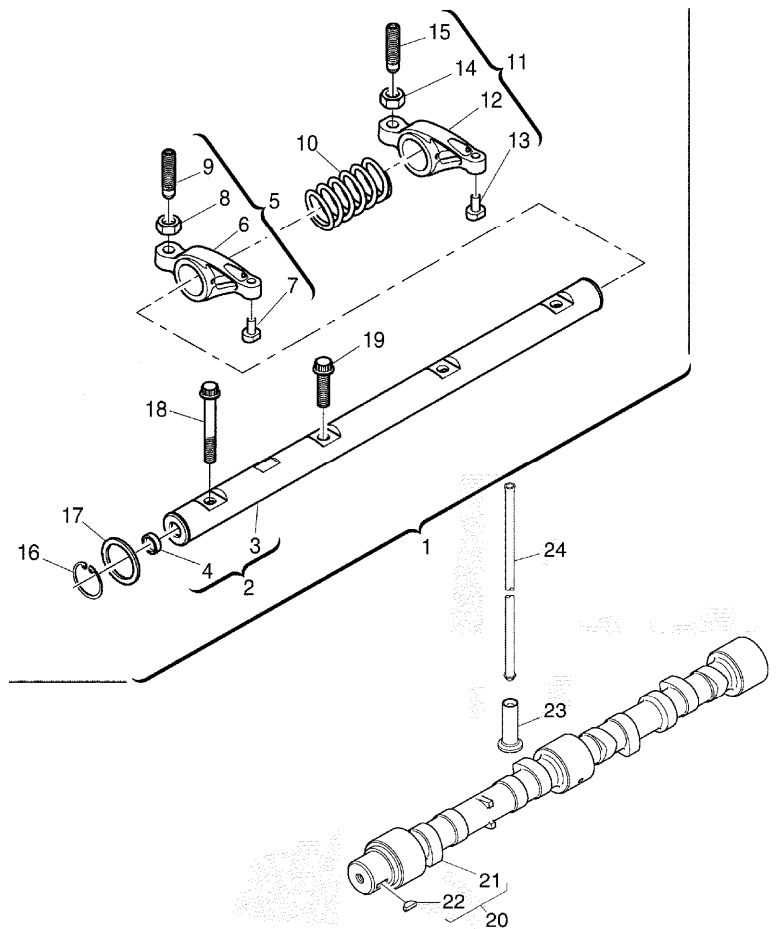

Engine

C-MAX Tier 3 (2008- ) - RS22 - 100

RS22\000015075.png

**A-05  
08**

A0508

Rocker shaft

			Inglese
16	2722A022	! 1	2 Ring
17	2134A502	! 1	2 Washer
18	2316A901	! 1	1 Screw
19	2316A902	! 1	3 Screw
20	4112K032	● 4112K077(1)	1 Shaft
21		! 20	1 Shaft
		➡ Ref.n.20	
22	0500012	! 20	1 Key
23	3142U061		8 Tappet
24	3142V011		8 Rod
! This is a component of an assembly			
➡ Up to serial or engine number			
➡ Not serviced, order			
⊞ 4 wheel drive			
⊞ 2 wheel drive			
● Replacement			
T-A Replacement			