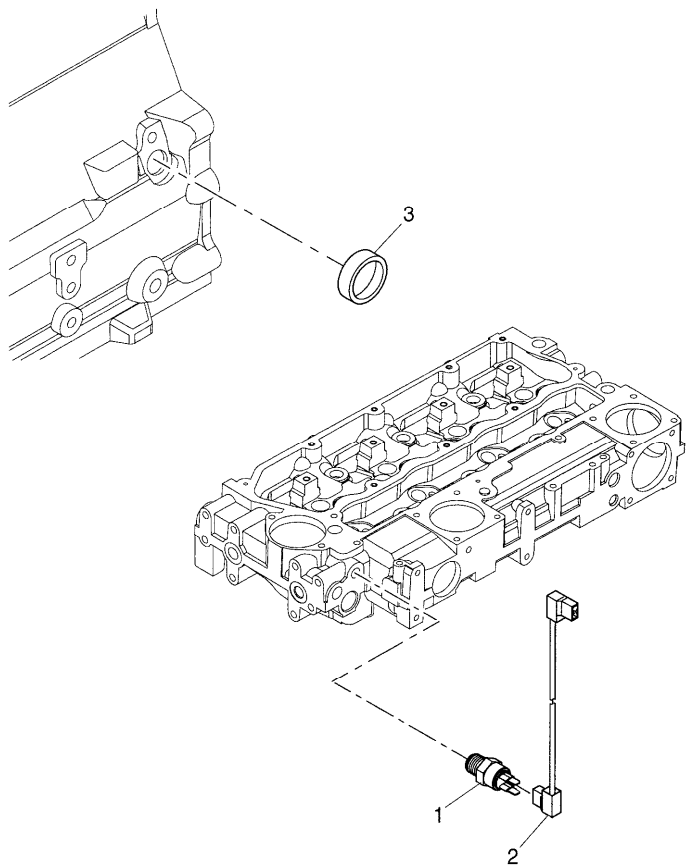

Engine

C-MAX Tier 3 (2008-) - RS22 - 100

RS22\000020530.png

A-05
10

A0510

Sensor pickup

Inglese

- V28073
- V35187
- 1 2848A127 T-A 0:50 1 Sensor
- 2 3161C017 1 Cable
- 3 2485A109 1 Plug
- Up to serial or engine number
- 4 wheel drive
- 2 wheel drive
- T-A Replacement