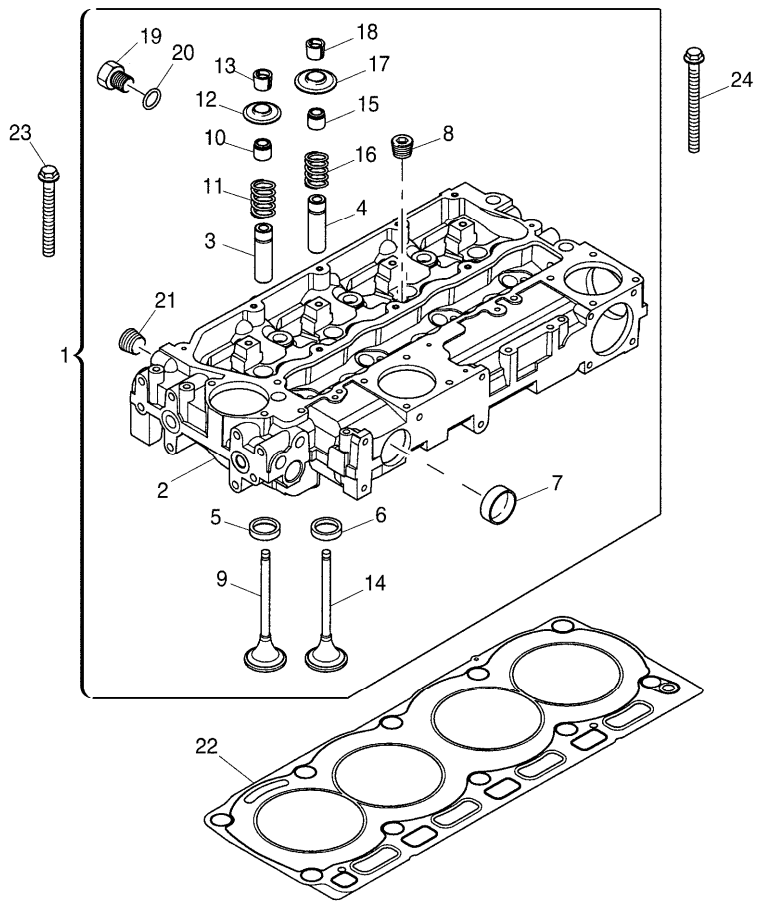

Inglese

1 Housing

10 Screw

Engine

C-MAX Tier 3 (2008- ) - RS22 - 100

A-05  
07

A0507

Cylinder head

RS22\000020527.png

- Inglese**
- 21 2431154 ! 1
  - 22 3681E051
  - 23 3218A011
  - 24 3218A012
  - ! This is a component of an assembly
  - 🔧 Not serviced, order
  - ⬤ Replacement
  - A Green
  - B Brown
- 1 Plug
  - 1 Gasket
  - 7 Screw
  - 3 Screw