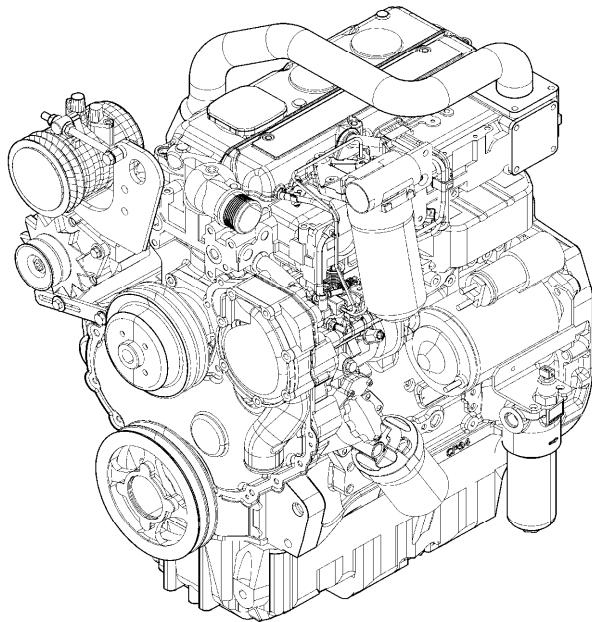

Engine

C-MAX Tier 3 (2008- ) - RS22 - 100

RS22\00005170.png

A-05  
01

A0501

Engine assembly

Inglese

-  V28073
-  V35187
-  V35187
-  V35187
- 1 3692315M91 "perkins - nl38966" 1 Engine  
67.5 kw
-  Up to serial or engine number
-  4 wheel drive
-  2 wheel drive

1

Engine

C-MAX Tier 3 (2008- ) - RS22 - 100

RS22\00005170.png

A-05  
011

A05011

Engine assembly

Inglese