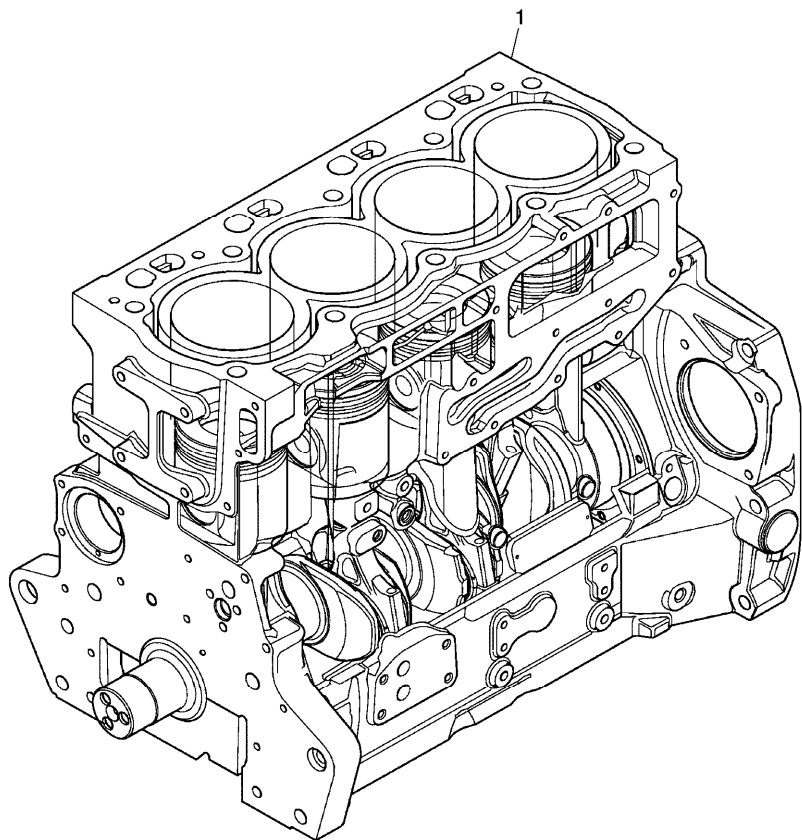

Engine

C-MAX Tier 3 (2008- ) - RS22 - 100

RS22\00005170.png

A-05  
01

A0501

Engine assembly

Inglese

-  V28073
-  V35187
-  V35187
-  V35187
- 1 3692315M91 "perkins - nl38966" 1 Engine  
67.5 kw
-  Up to serial or engine number
-  4 wheel drive
-  2 wheel drive

Engine

C-MAX Tier 3 (2008- ) - RS22 - 100

RS22\000015070.png

A-05  
02

A0502

Short engine

Inglese

- |   |         |  |                                  |   |              |
|---|---------|--|----------------------------------|---|--------------|
| 1 | NM40008 |  | U056074 t                        | 1 | Short engine |
|   |         |  | 3115A141(1),<br>32186146(3), NM4 |   |              |
| 1 | NM40019 |  | U056075 t                        | 1 | Short engine |

**<https://www.ebooklibonline.com>**

Engine

C-MAX Tier 3 (2008- ) - RS22 - 100

**A-05  
03**

A0503

Cylinder block

RS22\000015072.png

			Inglese
1	👁	A-05 02 01	1 Kit
2	!	1	1 Cylinder block
3	➡	Ref.n.1	1 Bearing
4	!	1	2 Bearing
5	➡	Ref.n.1	1 Bearing
6	!	1	1 Bearing
7	➡	Ref.n.1	10 Manicott
8	!	1	10 Screw
9	!	1	1 Bush
	●	3112D075(1)	
10	!	1	2 Plug
11	!	1	1 Plug
12	!	1	1 Plug
13	!	1	1 Plug
14	!	1	1 Plug
15	!	1	1 Plug
16	!	1	2 Dowel
17	!	1	1 Screw
18	!	1	1 Washer
19	!	1	1 Plug