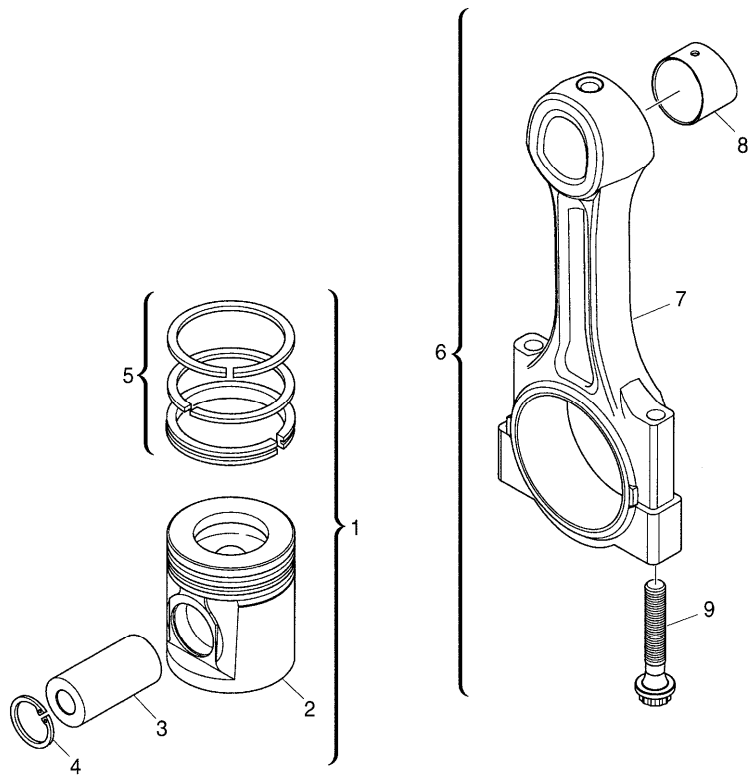

Engine

C-MAX Tier 3 (2008- ) - RS22 - 100

RS22\000020525.png

A-05  
05

A0505

Pistons and connecting rods

		Inglese	
6	4115C316	➡ U056074 t F T-A 14:0	4 Kit
6	4115C361	➡ U056075 t A	4 Conrod
6	4115C362	➡ U056075 t B	4 Conrod
6	4115C363	➡ U056075 t C	4 Conrod
6	4115C364	➡ U056075 t D	4 Conrod
6	4115C365	➡ U056075 t E	4 Conrod
6	4115C366	➡ U056075 t F	4 Conrod
7		! 6 ➡ Ref.n.6	1 Conrod
8	3112A005	! 6 T-A 14:0	1 Bush
9	3212V003	! 6	2 Screw
9	T400001	! 6 ➡ U056074 t ➡ U056075 t	2 Screw