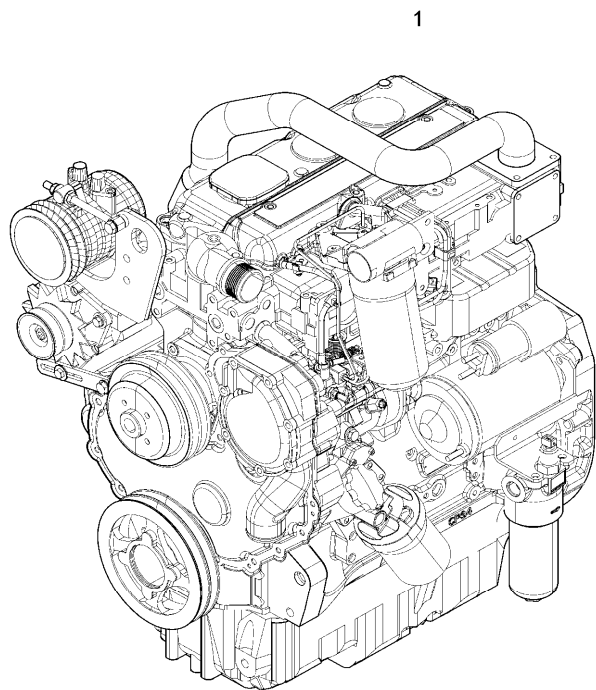

Engine

C-MAX Tier 3 (2008- ) - RS22 - 100

RS22\00005170.png

A-05  
01

A0501

Engine assembly

Inglese

-  V28073
-  V35187
-  V35187
-  V35187
- 1 3692315M91 "perkins - nl38966" 1 Engine  
67.5 kw
-  Up to serial or engine number
-  4 wheel drive
-  2 wheel drive

1

Engine

C-MAX Tier 3 (2008- ) - RS22 - 100

RS22\00005170.png

A-05  
011

A05011

Engine assembly

Inglese