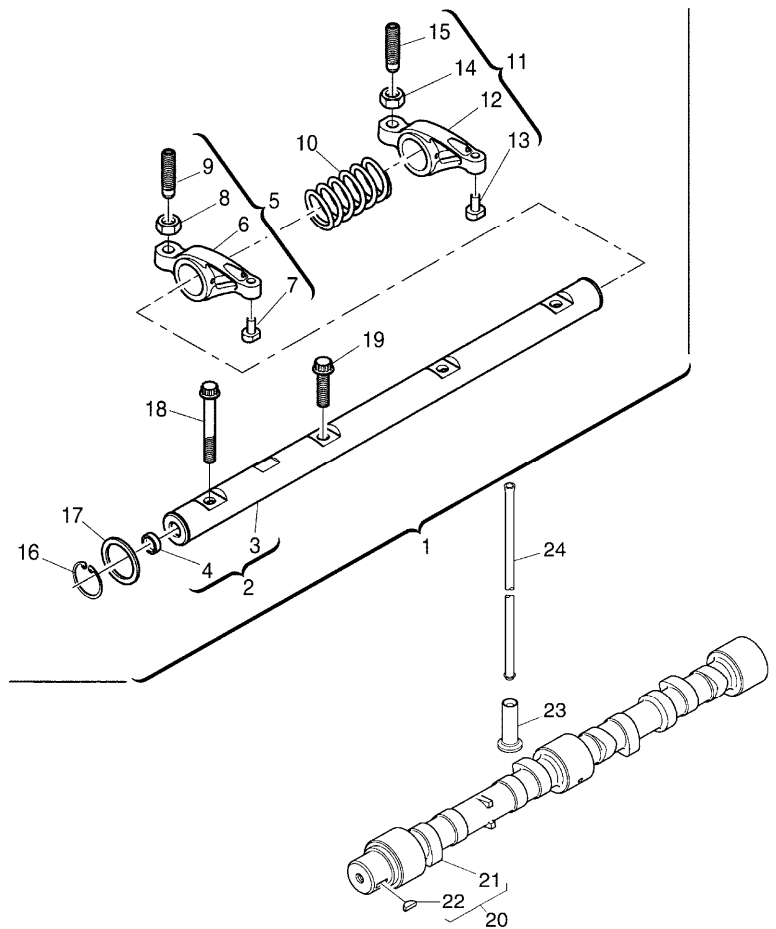

Engine

C-MAX RPS Tier 3 (2008-) - RS24 - 110

RS24\000015075.png

A-05
08

A0508

Rocker shaft

Inglese

19	2316A902	!	1	3	Screw
20	4112K076	●	4112K078(1)	1	Shaft
21		!	20	1	Shaft
		➡	Ref.n.20		
22	0500012	!	20	1	Key
23	3142U061			8	Tappet
24	3142V011			8	Rod
	!	This is a component of an assembly			
	➡	Not serviced, order			
	●	Replacement			
	T-A	Replacement