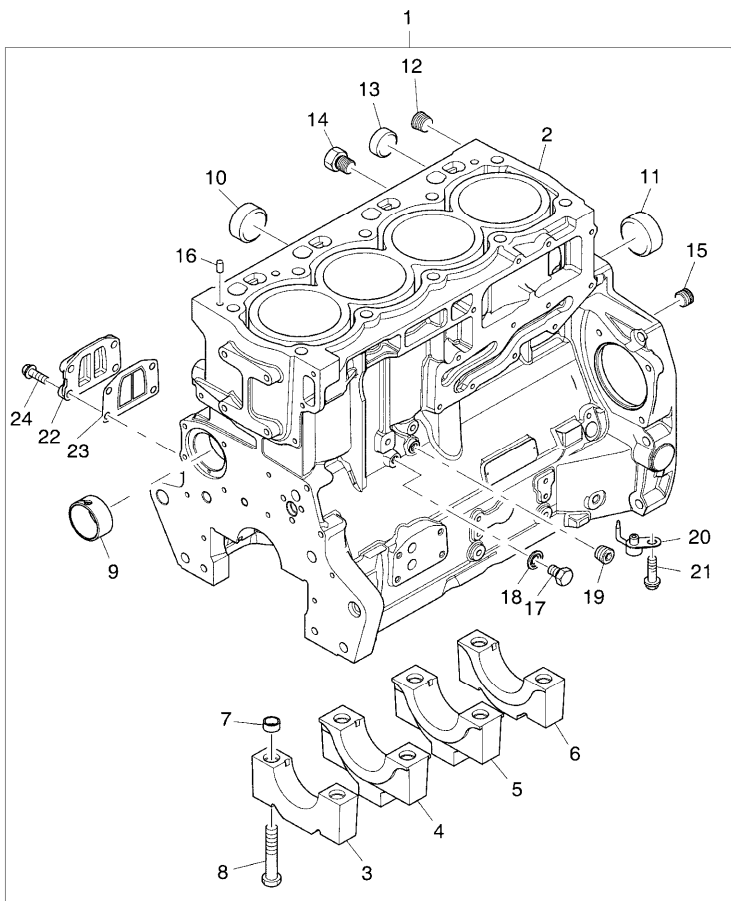

- From serial or engine number
- Up to serial or engine number
- Replacement

Engine

C-MAX RPS Tier 3 (2008- ) - RS24 - 110

**A-05  
03**

A0503

Cylinder block

RS24\000015072.png

		Inglese
1	ZZ50321	● ZZ50325(1) 1 Block
2		! 1 1 Cylinder block
3		➡ Ref.n.1 1 Bearing
4		! 1 2 Bearing
5		➡ Ref.n.1 1 Bearing
6		! 1 1 Bearing
7	33142111	! 1 10 Manicott
8	32166329	! 1 10 Screw
9	3112D071	! 1 1 Bush
10	3241A011	● 3112D075(1) 2 Plug
11	3241A012	! 1 1 Plug
12	0650588	! 1 1 Plug
13	0650710	! 1 1 Plug
14	32141316	! 1 1 Plug
15	3212P008	! 1 1 Plug
16	3244A009	! 1 2 Dowel
17	2314C049	! 1 1 Screw
18	2415D053	! 1 1 Washer
19	0650594	! 1 1 Plug

- 4 Atomiser
- 4 Screw
- 1 Coperch.
- 1 Ring
- 4 Screw

! This is a component of an assembly

▣ Not serviced, order

● Replacement

Engine

C-MAX RPS Tier 3 (2008- ) - RS24 - 110

A-05  
04

A0504

Camshaft

RS24\000015073.png

		Inglese	
1	ZZ90222	➔ U056074 t	1 Kit
		● ZZ90239(1)	
1	ZZ90237	➔ U056075 t	1 Shaft
2		! 1	1 Shaft
		➔ Ref.n.1	
3	U5MB0018	! 1	1 Kit
		➔ U056074 t	
		● U5MB0033(1)	
		T-A 15:0	
3	U5MB0018A	! 1	1 Kit
		⚡ 0.010"	
		➔ U056074 t	
		● U5MB0033A(1)	
		T-A 15:0	
3	U5MB0018B	! 1	1 Kit
		⚡ 0.020"	
		➔ U056074 t	
		● U5MB0033B(1)	
		T-A 15:0	
3	U5MB0018C	! 1	1 Kit
		⚡ 0.030"	
		➔ U056074 t	
		● N.L.A.(1)	
		T-A 15:0	
3	U5MB0033	! 1	1 Kit
		➔ U056075 t	

Engine

C-MAX RPS Tier 3 (2008- ) - RS24 - 110

RS24\000015073.png

A-05  
04

A0504

Camshaft

		Inglese	
4	U5ME0026C	! 1	1 Kit
		✂ 0.75mm	
		➔ U056074 t	
		● U5ME0034C(1)	
5	31137312	! 1	2 Ring
		✂ 0.007"	
		T-A 15:0	
5	31137551	! 1	2 Washer
		T-A 15:0	
6	31137322	! 1	2 Ring
		✂ 0.007"	
		T-A 15:0	
6	31137561	! 1	2 Washer
		T-A 15:0	
7	0500012	! 1	1 Key
		T-A 10:0	
8	3117C221	T-A 10:0	1 Gear
!	This is a component of an assembly		
➔	From serial or engine number		
➔	Up to serial or engine number		
🛠	Not serviced, order		
✂	Shim		
●	Replacement		
T-A	Replacement		