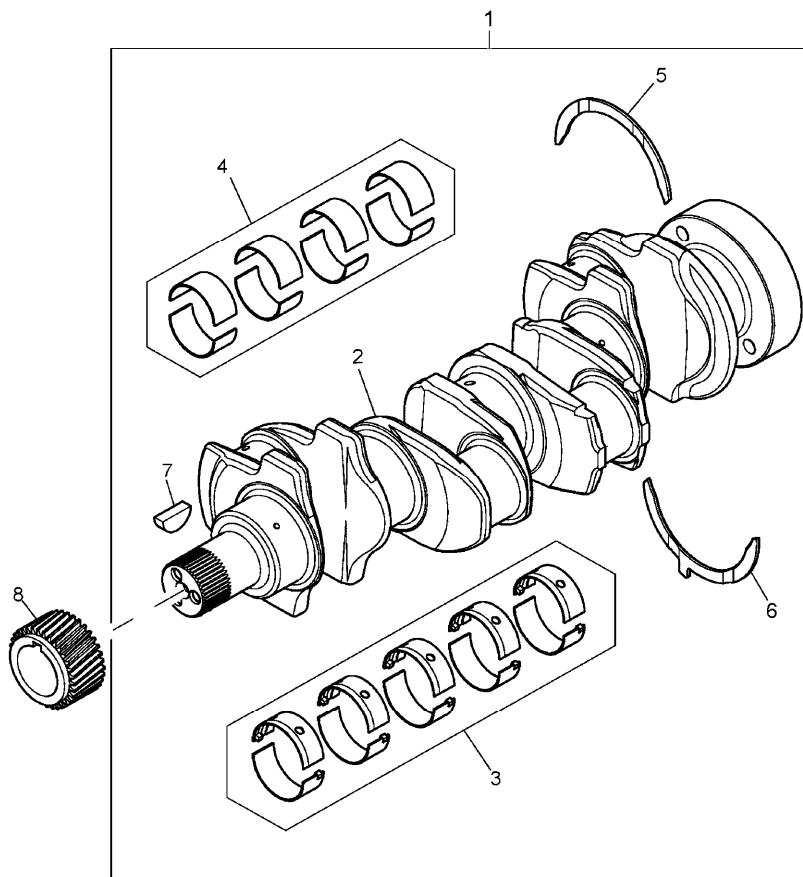

- 4 Atomiser
- 4 Screw
- 1 Coperch.
- 1 Ring
- 4 Screw

! This is a component of an assembly

▣ Not serviced, order

● Replacement

Engine

C-MAX RPS Tier 3 (2008- ) - RS24 - 110

A-05  
04

A0504

Camshaft

RS24\000015073.png

		Inglese	
1	ZZ90222	➔ U056074 t	1 Kit
		● ZZ90239(1)	
1	ZZ90237	➔ U056075 t	1 Shaft
2		! 1	1 Shaft
		➔ Ref.n.1	
3	U5MB0018	! 1	1 Kit
		➔ U056074 t	
		● U5MB0033(1)	
		T-A 15:0	
3	U5MB0018A	! 1	1 Kit
		⚡ 0.010"	
		➔ U056074 t	
		● U5MB0033A(1)	
		T-A 15:0	
3	U5MB0018B	! 1	1 Kit
		⚡ 0.020"	
		➔ U056074 t	
		● U5MB0033B(1)	
		T-A 15:0	
3	U5MB0018C	! 1	1 Kit
		⚡ 0.030"	
		➔ U056074 t	
		● N.L.A.(1)	
		T-A 15:0	
3	U5MB0033	! 1	1 Kit
		➔ U056075 t	