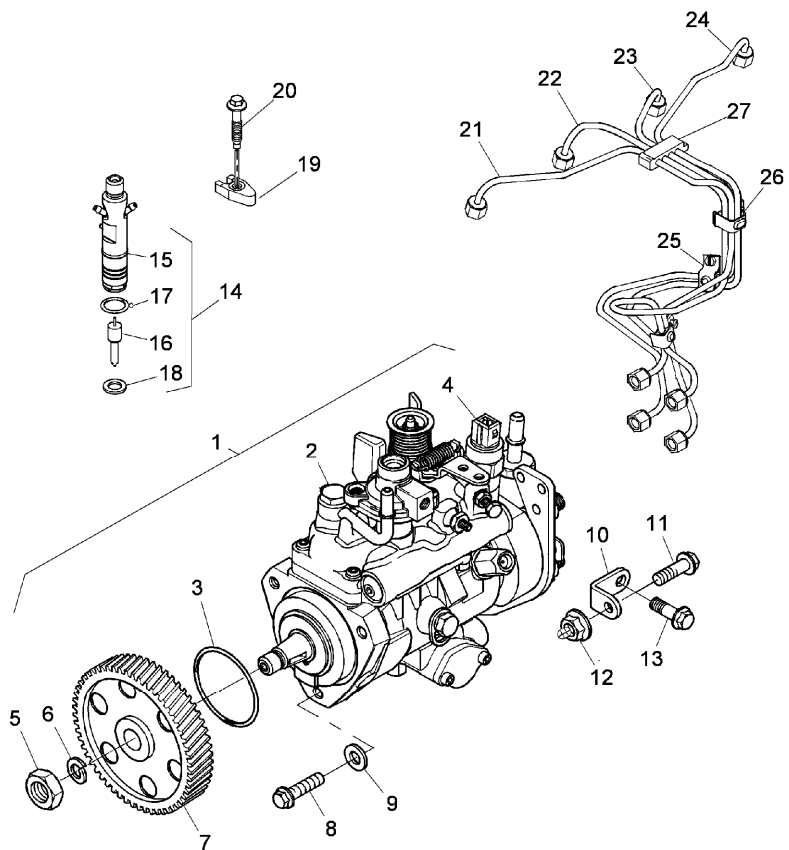

Engine

C-MAX RPS Tier 3 (2008-) - RS24 - 110

A-05
09

A0509

Fuel injection equipment (diesel)

RS24\00007943.png

		Inglese
1	2644C347/22	1 Pump
2	! 1	1 Pump
	➡ Ref.n.1	
3	26420318 ! 1	1 Ring
	T-A 4:50	
4	26420469 ! 1	1 Solenoid
	12v	
	(X) 1.2.5.	
	T-A 0:25	
5	2318A108 ! 1	1 Nut
6	K134AF01 ! 1	1 Washer
7	3117L261	1 Gear
8	2314H004	3 Screw
9	2411D008	3 Washer
10	3641A007	1 Stirrup
11	2314H003	1 Screw
12	2318A603	1 Nut
13	2314J002	1 Screw
14	2645K025	4 Nozzle
15	! 14	1 Support
	➡ Ref.n.14	
16	! 14	1 Nozzle
	➡ Ref.n.14	
17	26460064 ! 14	1 Ring
18	L311FF02 ! 14	1 Washer