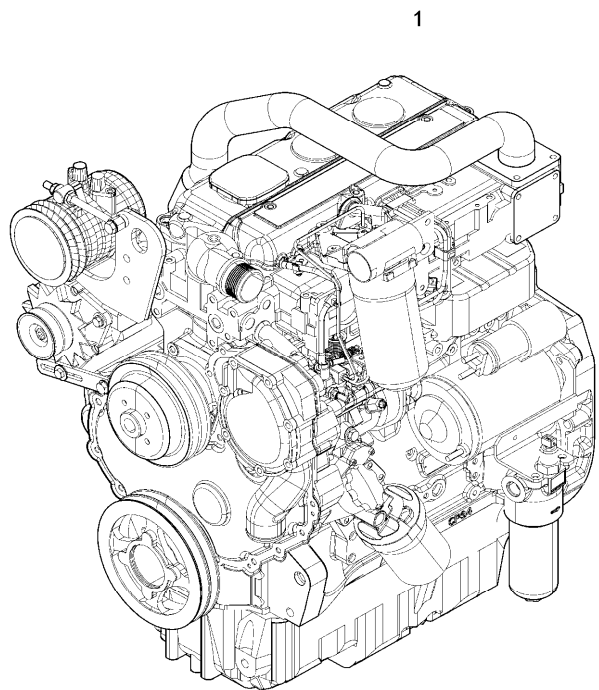

Engine

C-MAX RPS Tier 3 (2008- ) - RS24 - 110

RS24\00005170.png

A-05  
01

A0501

Engine assembly

Inglese

1	4216958M91	"perkins nm75228 kw	1	Engine
		A		
1	6510952M91	"perkins nm51681 kw	1	Engine
		B		
1	6512103M91	"perkins nm81890 kw	1	Engine
		C		
		D		
1	6512334M91	"perkins nm70857 kw	1	Engine
		C		
		E		

- From serial or engine number
- Up to serial or engine number
- Replacement

Engine

C-MAX RPS Tier 3 (2008- ) - RS24 - 110

**A-05  
03**

A0503

Cylinder block

RS24\000015072.png

		Inglese
1	ZZ50321	● ZZ50325(1) 1 Block
2		! 1 1 Cylinder block
3		➡ Ref.n.1 1 Bearing
4		! 1 2 Bearing
5		➡ Ref.n.1 1 Bearing
6		! 1 1 Bearing
7	33142111	! 1 10 Manicott
8	32166329	! 1 10 Screw
9	3112D071	! 1 1 Bush
10	3241A011	● 3112D075(1) 2 Plug
11	3241A012	! 1 1 Plug
12	0650588	! 1 1 Plug
13	0650710	! 1 1 Plug
14	32141316	! 1 1 Plug
15	3212P008	! 1 1 Plug
16	3244A009	! 1 2 Dowel
17	2314C049	! 1 1 Screw
18	2415D053	! 1 1 Washer
19	0650594	! 1 1 Plug