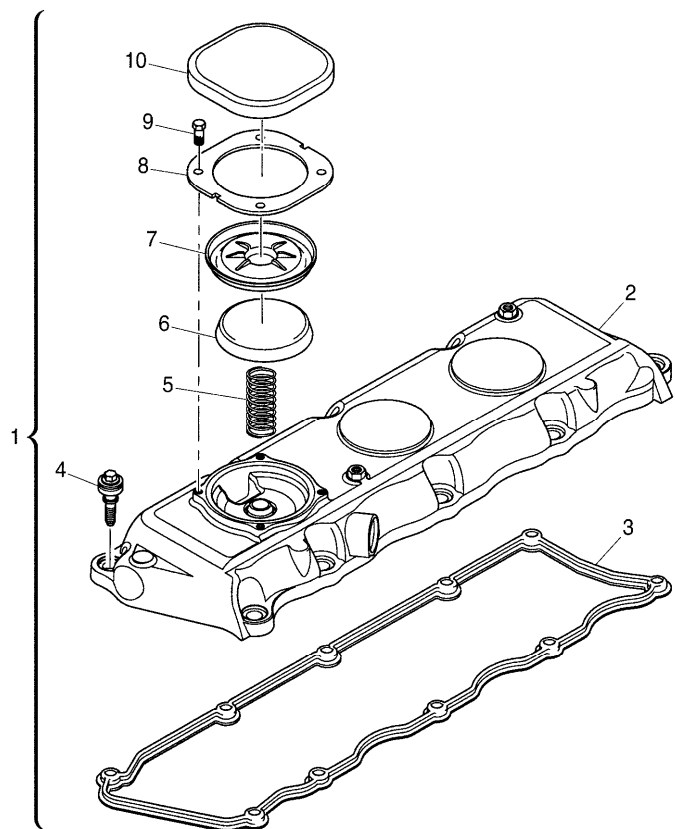

Engine

C-MAX RPS Tier 3 (2008- ) - RS24 - 110

RS24\000020533.png

A-05  
13

A0513

Cylinder head cover

		Inglese	
1	4142X325	● T417478(1)	1 Coperch.
2		! 1	1 Cover
3	3681A055	▣ Ref.n.1	1 Gasket
		(X) 1.2.5.	
		T-A 1:0	
4	2161A013	! 1	10 Screw
5	3174A017	! 1	1 Spring
		T-A 0:25	
6	3788A002	! 1	1 Cap
		T-A 0:25	
7	3789A001	! 1	1 Diaphragm
		T-A 0:25	
8	3615A009	! 1	1 Plate
		T-A 0:25	
9	2151A001	! 1	4 Screw
10	3788A003	! 1	1 Cap
		T-A 0:25	
	!	This is a component of an assembly	
	▣	Not serviced, order	
	●	Replacement	
	(X)	Qty per tractors sold (aa.bbb.ccc.ddd) (aa) for 1,(bbb) 2-10 (ccc) 11-25 (ddd) 26-50	
	T-A	Replacement	