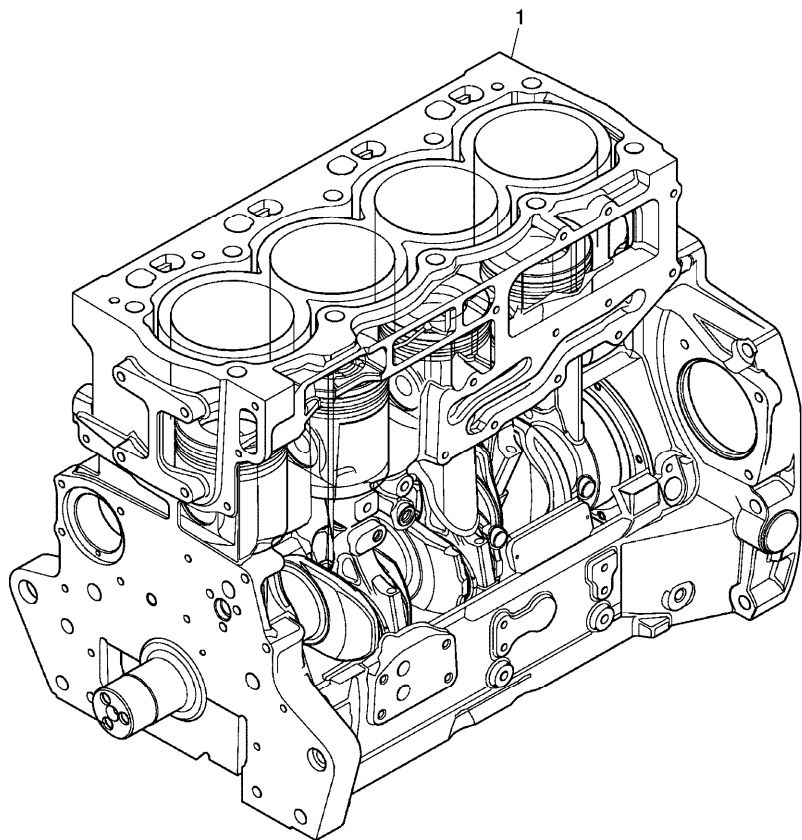

Engine

C-MAX RPS Tier 3 (2008-) - RS24 - 110

RS24\000015070.png

A-05
02

A0502

Short engine

Inglese

1	NM40008		U056074 t	1	Short engine
			3115A141(1), 32186146(3), NM4		
1	NM40019		U056075 t	1	Short engine

- From serial or engine number
- Up to serial or engine number
- Replacement