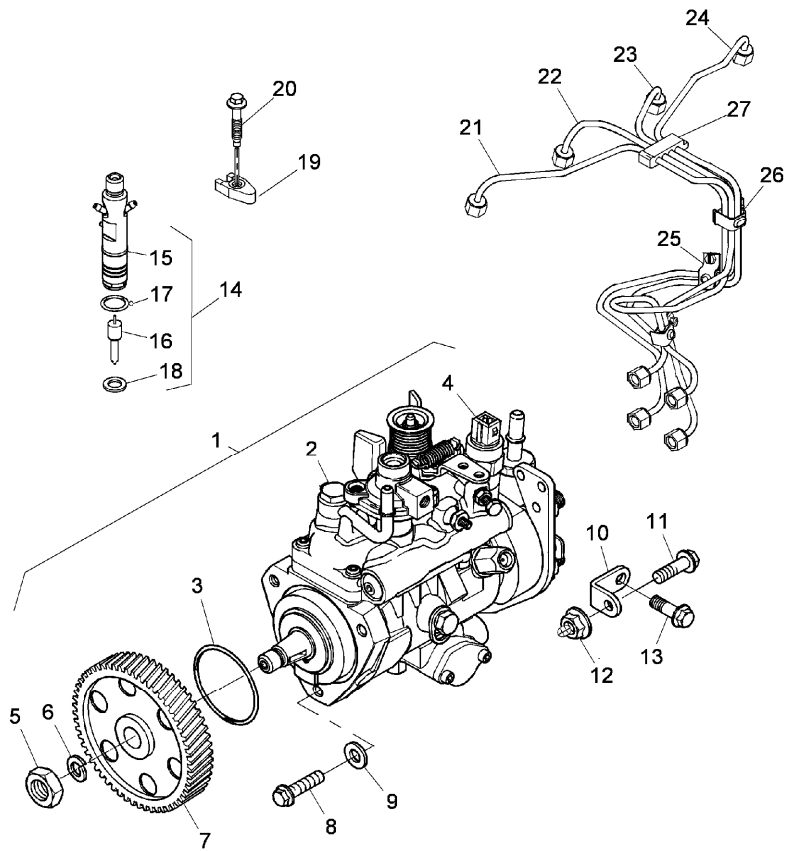

Engine

C-MAX RPS Tier 3 (2008-) - RS24 - 110

A-05
09

A0509

Fuel injection equipment (diesel)

RS24\00007943.png

- 19 3751A241
- 20 2314W009
- 21 3525A101
- 22 3525A102
- 23 3525A103
- 24 3525A104
- 25 2481Y011
- 26 2481Y012
- 27 2646E019

Inglese

- 4 Clamp
- 4 Screw
- 1 Pipe
- 1 Pipe
- 1 Pipe
- 1 Pipe
- 2 Clip
- 1 Clip
- 1 Clip

! This is a component of an assembly

Not serviced, order

(X) Qty per tractors sold (aa.bbb.ccc.ddd) (aa) for 1,(bbb) 2-10 (ccc) 11-25 (ddd) 26-50

T-A Replacement