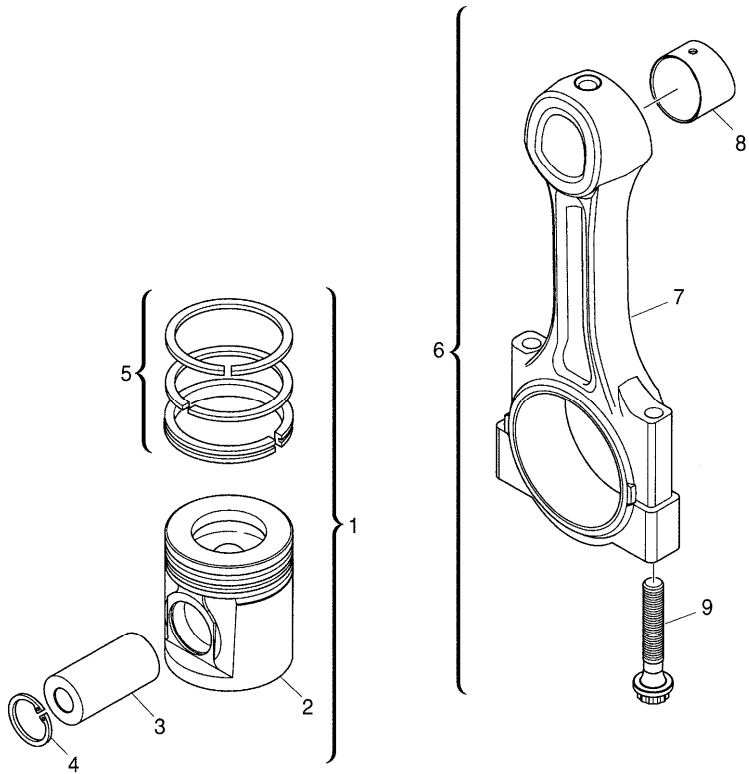

Engine

C-MAX RPS Tier 3 (2008- ) - RS24 - 110

RS24\000020525.png

A-05  
05

A0505

Pistons and connecting rods

		Inglese	
6	4115C316	➡ U056074 t F T-A 14:0	4 Kit
6	4115C361	➡ U056075 t A	4 Conrod
6	4115C362	➡ U056075 t B	4 Conrod
6	4115C363	➡ U056075 t C	4 Conrod
6	4115C364	➡ U056075 t D	4 Conrod
6	4115C365	➡ U056075 t E	4 Conrod
6	4115C366	➡ U056075 t F	4 Conrod
7		! 6 ➡ Ref.n.6	1 Conrod
8	3112A005	! 6 T-A 14:0	1 Bush
9	3212V003	! 6 ➡ U056074 t	2 Screw
9	T400001	! 6 ➡ U056075 t	2 Screw