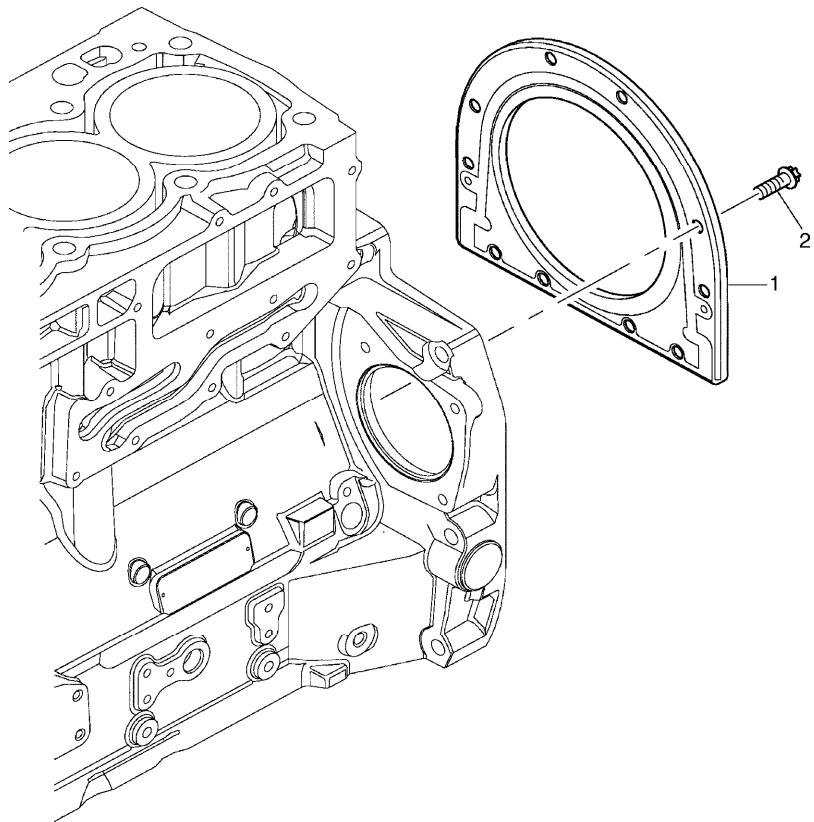

Engine

C-MAX RPS Tier 3 (2008-) - RS24 - 110

RS24\000015074.png

A-05
06

A0506

End cover

1 2418F704 T-A 9:0

2 3211C002

T-A Replacement

Inglese

1 Housing

10 Screw