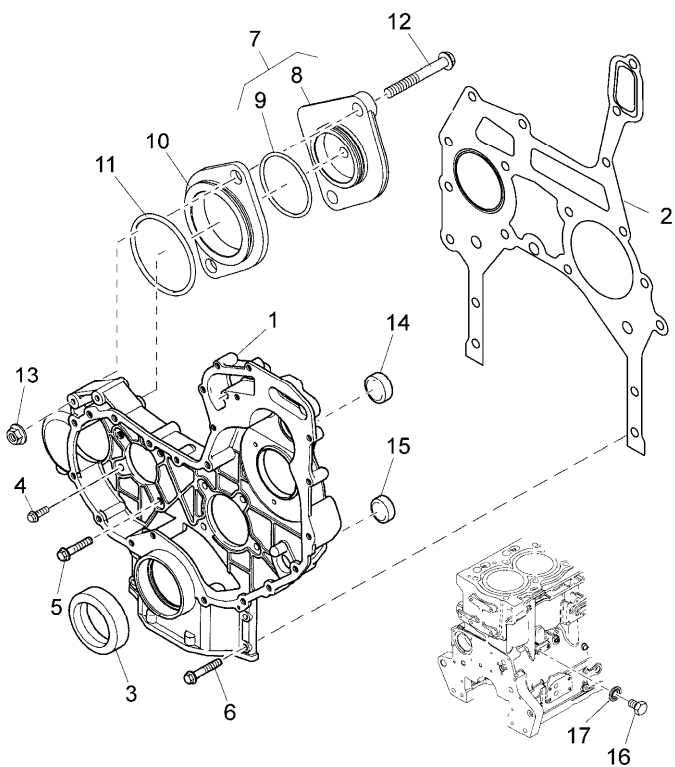

Engine

C-MAX RPS Tier 3 (2008-) - RS24 - 110

**A-05
16**

A0516

Gasket sets

RS24\000015081.png

		Inglese
1	3716C581	1 Housing
2	3681P053	1 Gasket
3	2418F437	1 Seal
4	2314H003	6 Screw
5	2314H006	2 Screw
6	2314H034	4 Screw
7	4148K012	1 Plate
8	!	7
	➡	Ref.n.7
9	2415H515	1 Ring
10	3617A021	1 Disc
11	2415H516	1 O ring
12	2314J014	2 Screw
13	2318A604	2 Nut
14	2485A124	1 Plug
15	2485A124	1 Plug
16	2314C049	1 Screw
17	2415D053	1 Washer
!	This is a component of an assembly	
➡	Not serviced, order	
T-A	Replacement