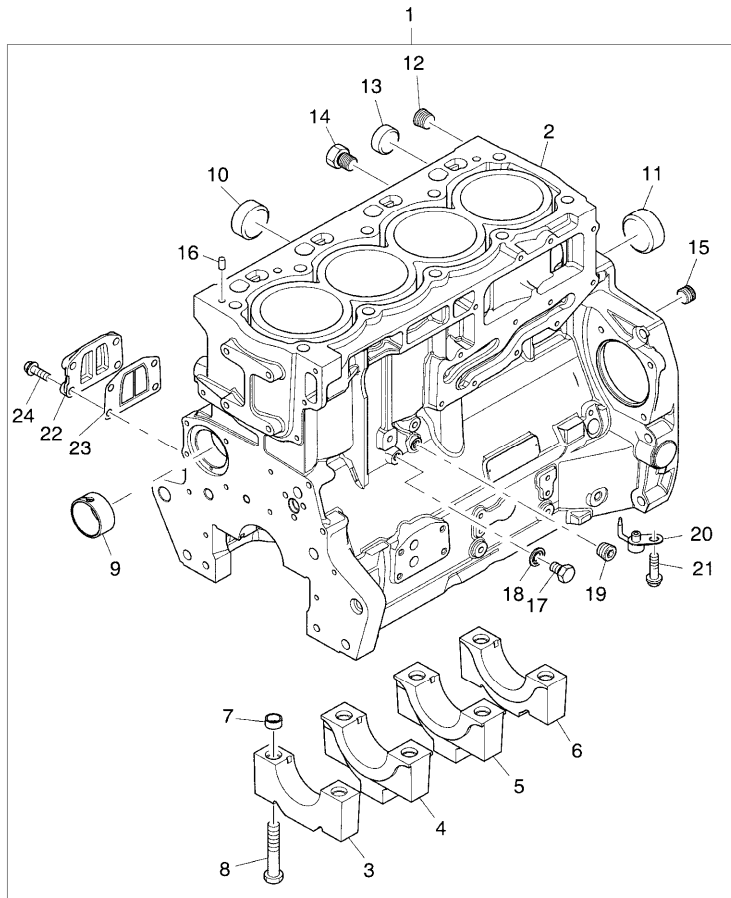

Engine

C-MAX RPS Tier 3 (2008-) - RS24 - 110

RS24\000015072.png

A-05
03

A0503

Cylinder block

- 20 2113A003 ! 1
- 21 2314F001 ! 1
- 22 3753A071 ! 1
- 23 3688A041 ! 1
- 24 2314H034 ! 1

Inglese

- 4 Atomiser
- 4 Screw
- 1 Coperch.
- 1 Ring
- 4 Screw

! This is a component of an assembly

▣ Not serviced, order

● Replacement