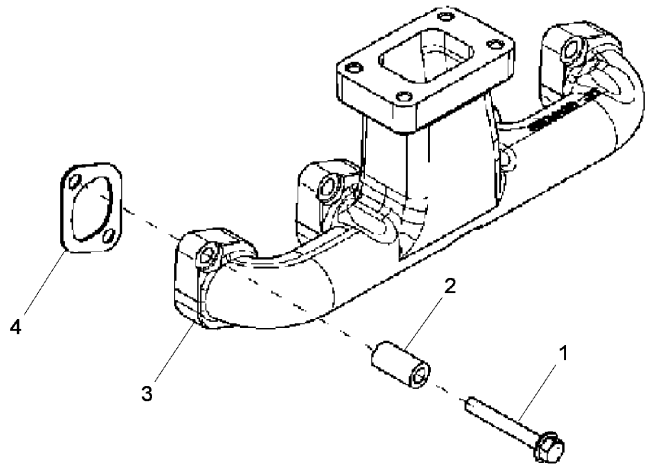

Engine

6600 ARM (2011-2013) - RS42 - 6675 ARM

RS42\00041940.png

A-05
08

A0508

Exhaust manifold

- 1
- 2
- 3 6516768M1
- 4 3695235M1
- Not serviced, order

Inglese

- 8 Screw
- 8 Spacer
- 1 Manifold
- 4 Gasket