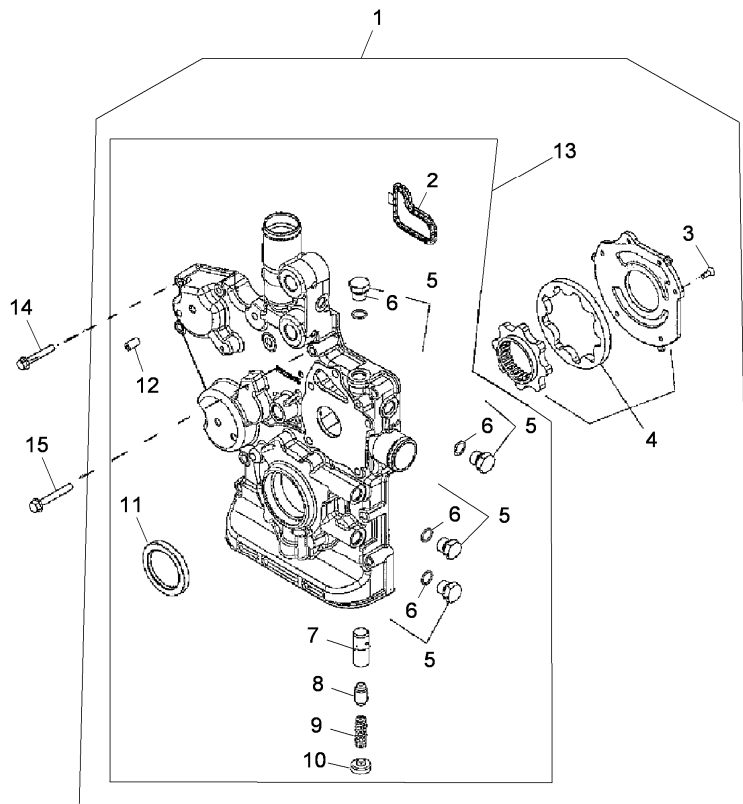

Engine

6600 ARM (2011-2013) - RS42 - 6675 ARM

RS42\00043150.png

**A-05
15**

A0515

Distribution cover

1	6518284M91		
2	6518285M1	!	13
3		!	1
		➡	Ref.n.1
4		!	1
		➡	Ref.n.1
5	3695744M91	!	13
6	3695741M1	!	13
7	3695747M1	!	13
8	3695750M1	!	13
9	3695752M1	!	13
10	3695753M1	!	13
11	3695754M1	!	13
13	6516835M91	!	1
14		A	
15	3695756M1		

! This is a component of an assembly
➡ Not serviced, order
A To be advised

Inglese

1	Coperch.
1	Gasket
6	Screw
1	Oil pump
4	Plug
4	Ring
1	Valve seat
1	Valve
1	Spring
1	Plug
1	Ring
1	Coperch.
1	Screw
1	Screw