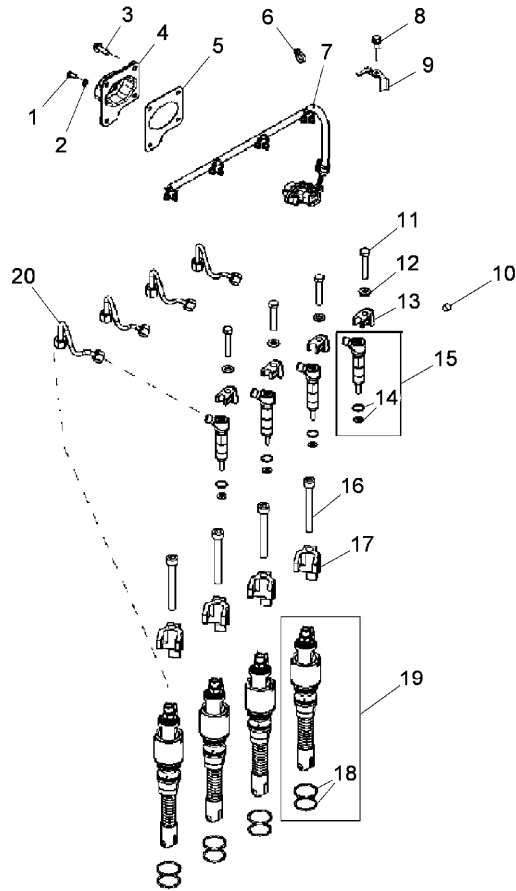

John deere 4024h 1 Engine

Engine

6600 ARM (2011-2013) - RS42 - 6675 ARM

RS42\00041934.png

A-05  
02

A0502

Cylinder head cover

- 1 3695081M1
- 2 3695082M1
- 3 
- 4 
- 5 
- 6 
- 7 3695085M1
- 8 6516758M1
- 9 3695087M1
-  Not serviced, order

Inglese

- 7 Screw
- 7 Ring
- 1 Note plate
- 1 Screw
- 1 Cover
- 1 Gasket
- 2 Screw
- 1 Gasket
- 1 Plug

Engine

6600 ARM (2011-2013) - RS42 - 6675 ARM

RS42\00041935.png

A-05  
03

A0503

Pulley

Engine

6600 ARM (2011-2013) - RS42 - 6675 ARM

RS42\00041936.png

A-05  
04

A0504

Injection pump assy

		Inglese
1	➡	2 Screw
2	➡	2 Washer
3		4 Screw
4	➡	1 Cover
5	➡	1 Gasket
6	➡	1 Clamp
7	➡	1 Cable
8	➡	1 Screw
9	➡	1 Stirrup
10		1 Dowel
11	➡	4 Screw
12		4 Washer
13	➡	4 Clamp
14		1 Kit
15		4 Nozzle
16	➡	4 Screw
17	➡	4 Clamp
18		1 Kit
19		4 Pump
20	➡	4 Pipe
➡		Not serviced, order

Inglese

- 2 Ring
  - 1 Pipe
  - 2 Screw
  - 1 Pan
  - 18 Screw
  - 1 Ring
  - 1 Plug
  - 1 Screw
  - 1 Connector
- 999

Engine

6600 ARM (2011-2013) - RS42 - 6675 ARM

RS42\00041938.png

A-05  
06

A0506

Water pump and thermostat