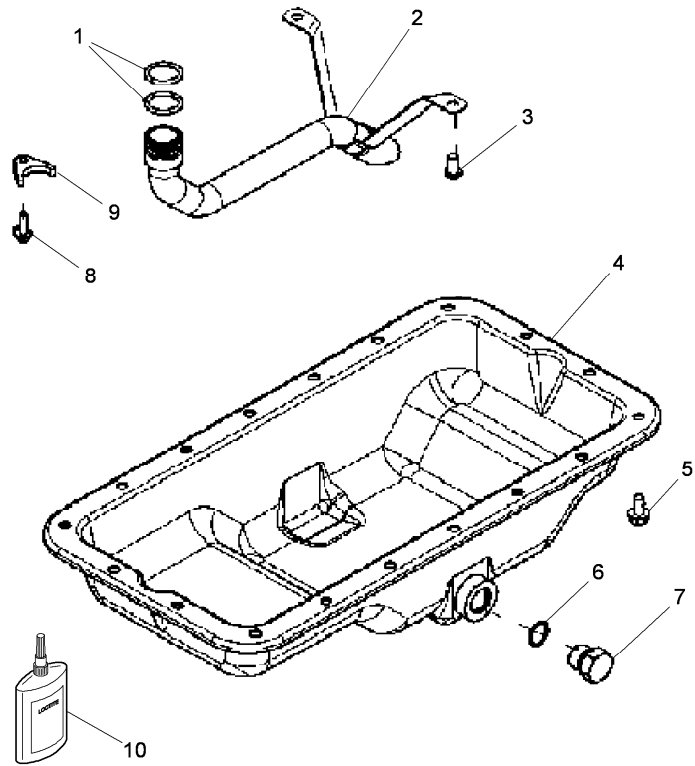

Engine

6600 ARM (2011-2013) - RS42 - 6675 ARM

RS42\00041937.png

A-05
05

A0505

Oil sump

1. 1 3695117M1
   - 2 6516764M1
   - 3
   - 4 3695134M1
   - 5 3695133M1
   - 6
   - 7 3695135M91
   - 8 3695132M1
   - 9 3695131M1
   - 10 6519990M1 A
2. Not serviced, order
   A For engine oil sump

Inglese

1. 2 Ring
   - 1 Pipe
   - 2 Screw
   - 1 Pan
   - 18 Screw
   - 1 Ring
   - 1 Plug
   - 1 Screw
   - 1 Connector
2. 999