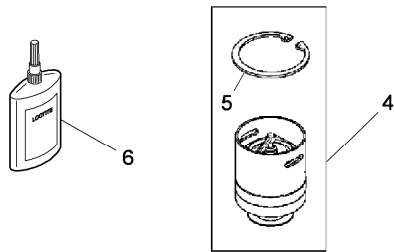

Inglese

- 2 Ring
  - 1 Pipe
  - 2 Screw
  - 1 Pan
  - 18 Screw
  - 1 Ring
  - 1 Plug
  - 1 Screw
  - 1 Connector
- 999

Engine

6600 ARM (2011-2013) - RS42 - 6675 ARM

RS42\00041938.png

A-05  
06

A0506

Water pump and thermostat

Inglese

- |   |            |   |                  |   |             |
|---|------------|---|------------------|---|-------------|
| 1 | 3695136M1  | ● | 3695136M92(1), N | 1 | Valve       |
| 2 | 3695137M91 | ● | 3695136M92(1)    | 1 | Pump        |
| 3 | 3695756M1  |   |                  | 5 | Screw       |
| 4 | 3695118M1  |   |                  | 1 | Thermostat  |
| 5 |            | ! | 4                | 1 | Ring        |
|   |            | ➡ | Ref.n.4          |   |             |
| 6 | 6510083M91 | A |                  |   | 999 Loctite |
- ! This is a component of an assembly  
➡ Not serviced, order  
● Replacement  
A Water pump