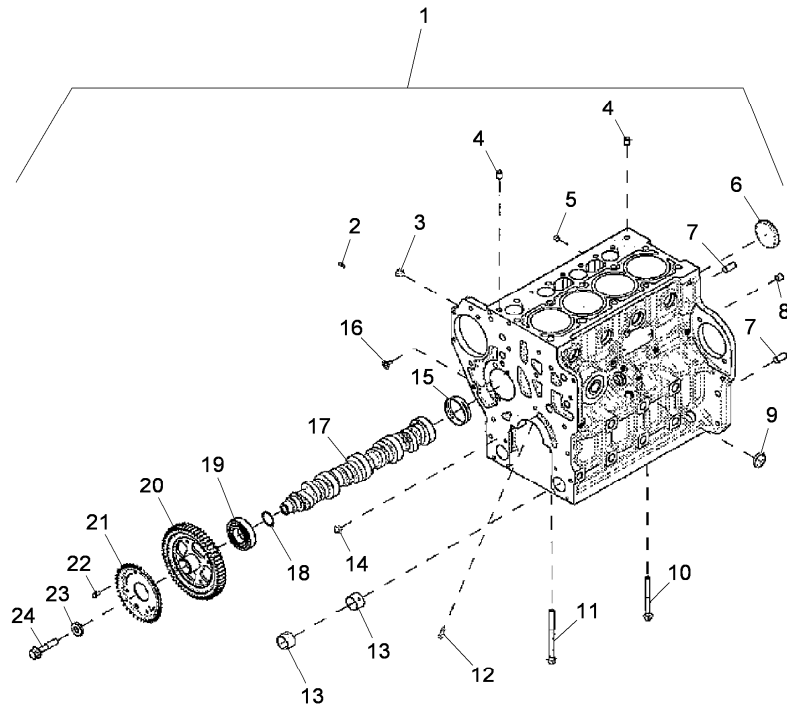

**Thank you so much for reading**

Engine

6600 ARM (2011-2013) - RS42 - 6675 ARM

RS42\00043182.png

A-05  
17

A0517

Cylinder block

- |    |                                    | Inglese  |
|----|------------------------------------|----------|
| 22 | ! 1                                | 4 Screw  |
|    | ▶ Ref.n.1                          |          |
| 23 | 3695158M1                          | 1 Washer |
| 24 | 3695159M1                          | 1 Screw  |
| !  | This is a component of an assembly |          |
| 👁  | See page - reference number        |          |
| 🛑  | Not serviced, order                |          |