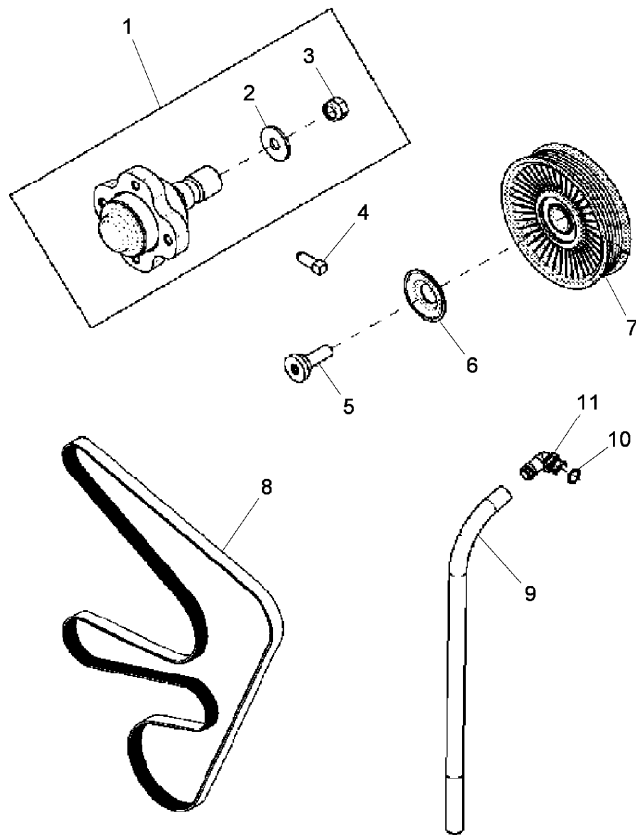

Inglese

- |   |            |   |                  |   |             |
|---|------------|---|------------------|---|-------------|
| 1 | 3695136M1  | ● | 3695136M92(1), N | 1 | Valve       |
| 2 | 3695137M91 | ● | 3695136M92(1)    | 1 | Pump        |
| 3 | 3695756M1  |   |                  | 5 | Screw       |
| 4 | 3695118M1  |   |                  | 1 | Thermostat  |
| 5 |            | ! | 4                | 1 | Ring        |
|   |            | ➡ | Ref.n.4          |   |             |
| 6 | 6510083M91 | A |                  |   | 999 Loctite |
- ! This is a component of an assembly  
➡ Not serviced, order  
● Replacement  
A Water pump

Engine

6600 ARM (2011-2013) - RS42 - 6675 ARM

RS42\00041939.png

A-05  
07

A0507

Fan drive

		Inglese
1	A	1 Throttle
2	A	1 Washer
3	A	1 Nut
4	3695230M1	1 Screw
5	3695229M1 → 006898	1 Screw
5	6516765M1 → 006899	1 Screw
6	3695228M1 → 006898	1 Ring
6	6516766M1 → 006899	1 Washer
7	→ 006898	1 Pinion
	↳ 6516765m1-6516767m1	
7	6516767M1 → 006899	1 Pulley
8	6504381M1	1 Belt
9	6516769M1	1 Pipe
10	3695804M1	1 Ring
11	3695242M1	1 Union
→ From serial or engine number		
→ Up to serial or engine number		
↳ Not serviced, order		
A To be advised		