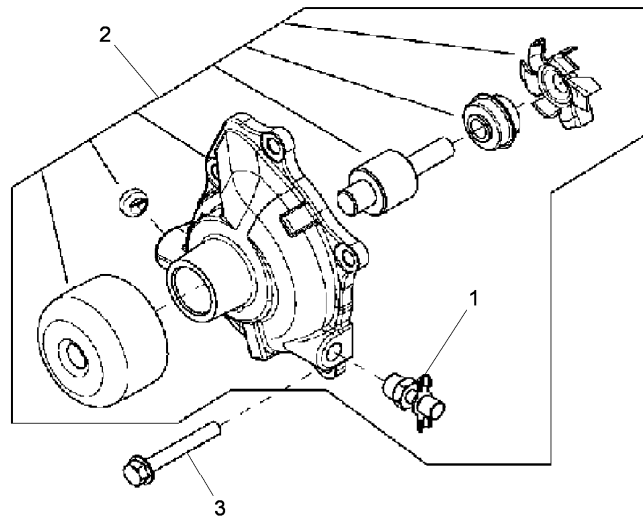

Inglese

- 2 Ring
  - 1 Pipe
  - 2 Screw
  - 1 Pan
  - 18 Screw
  - 1 Ring
  - 1 Plug
  - 1 Screw
  - 1 Connector
- 999

Engine

6600 ARM (2011-2013) - RS42 - 6675 ARM

RS42\00041938.png

A-05  
06

A0506

Water pump and thermostat

Inglese

- |   |            |   |                  |   |             |
|---|------------|---|------------------|---|-------------|
| 1 | 3695136M1  | ● | 3695136M92(1), N | 1 | Valve       |
| 2 | 3695137M91 | ● | 3695136M92(1)    | 1 | Pump        |
| 3 | 3695756M1  |   |                  | 5 | Screw       |
| 4 | 3695118M1  |   |                  | 1 | Thermostat  |
| 5 |            | ! | 4                | 1 | Ring        |
|   |            | ➡ | Ref.n.4          |   |             |
| 6 | 6510083M91 | A |                  |   | 999 Loctite |
- ! This is a component of an assembly  
➡ Not serviced, order  
● Replacement  
A Water pump