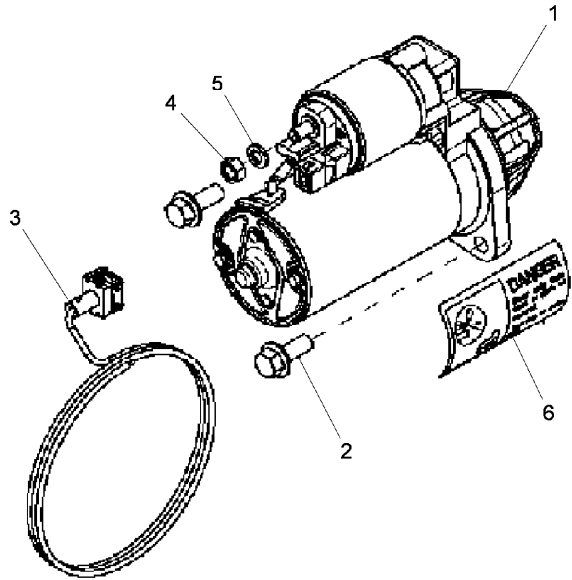

- 8 Screw
- 8 Spacer
- 1 Manifold
- 4 Gasket

Engine

6600 ARM (2011-2013) - RS42 - 6675 ARM

RS42\00041941.png

A-05  
09

A0509

Starter motor

- |   |            |   |               |   |              |
|---|------------|---|---------------|---|--------------|
| 1 | 3692551M91 | ● | 3692551M92(1) | 1 | Startermotor |
| 2 |            | ▣ |               | 2 | Screw        |
| 3 |            | ▣ |               | 1 | Cable        |
| 4 | 3695171M1  |   |               | 1 | Nut          |
| 5 | 3695246M1  |   |               | 1 | Washer       |
| 6 |            | ▣ |               | 1 | Decal        |
- ▣ Not serviced, order  
● Replacement