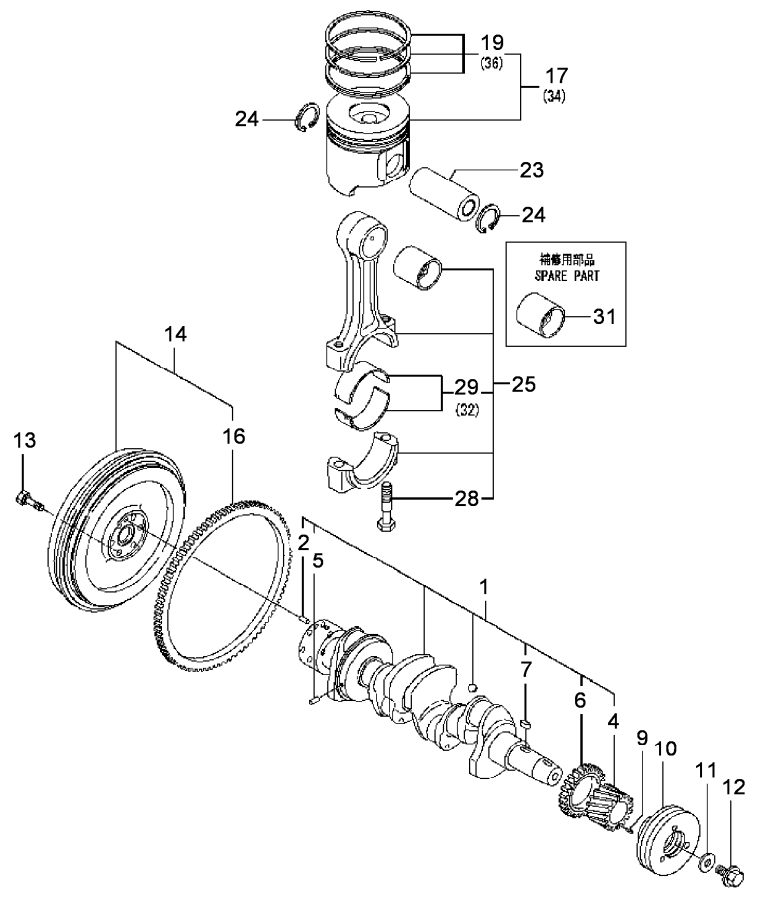

Engine

6600 ARM (2011-2013) - RS42 - 6660 ARM

RS42\00040764.png

A-05
10

A0510

Crankshaft, pistons and connecting rods

			Inglese
1	4218241M91		1 Shaft
2	3653378M1	! 1	1 Dowel
4	4218160M1	! 1	1 Gear
5	3653308M1	! 1	1 Dowel
6	3664468M1	! 1	1 Gear
7	3653820M1	! 1	1 Key
9	3678301M1		1 Spring
10	6510375M1		1 Pulley
11	3653794M1		1 Washer
12	3653309M1		1 Bolt
13	3653301M1		6 Bolt
14	3653762M1		1 Flywheel
16	3653297M1	! 14	1 Crownwheel
17	4218229M91		4 Piston
19	4218230M91	! 17	1 Kit
23	3653731M1		4 Cotter
24	3653815M1		8 Clip
25	3653897M1		4 Conrod
28	3653307M1	! 25	2 Bolt
29	4216034M1	! 25	1 Thimble
31	3653383M1		4 Bearing
32	4216035M1		4 Thimble
34	6510379M1		1 Piston
36	6510380M1	! 34	1 Shackle
!	This is a component of an assembly		

Engine

6600 ARM (2011-2013) - RS42 - 6660 ARM

A-05
10

A0510

Crankshaft, pistons and connecting rods

RS42\00040764.png

Engine

6600 ARM (2011-2013) - RS42 - 6660 ARM