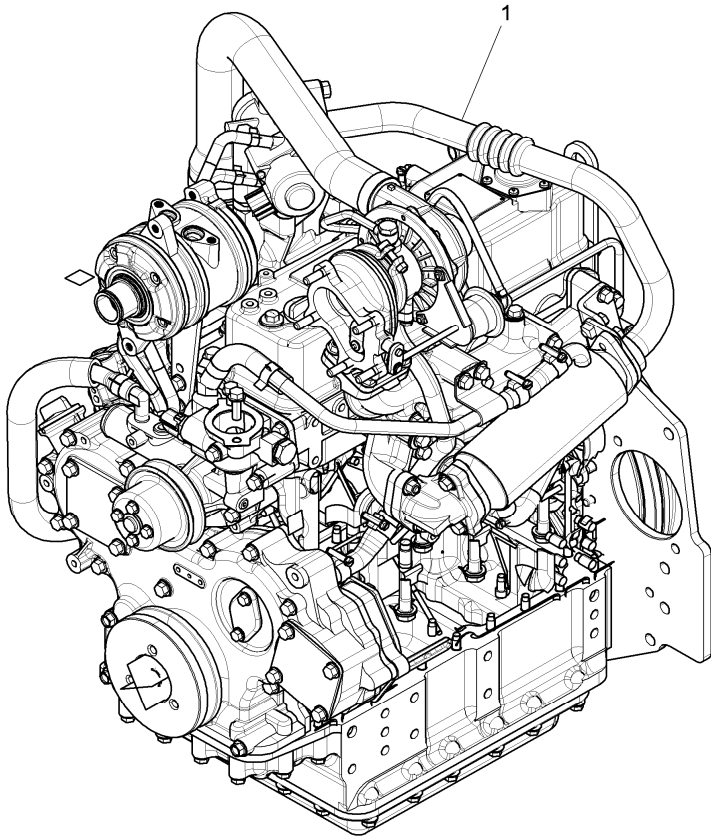

Engine

6600 ARM (2011-2013) - RS42 - 6660 ARM

RS42\00040755.png

A-05
01

A0501

Engine assembly

Inglese

1 4214898M91

Yanmar 4tnv84t

1 Engine

Engine

6600 ARM (2011-2013) - RS42 - 6660 ARM

RS42\00040756.png

A-05
02

A0502

Cylinder block