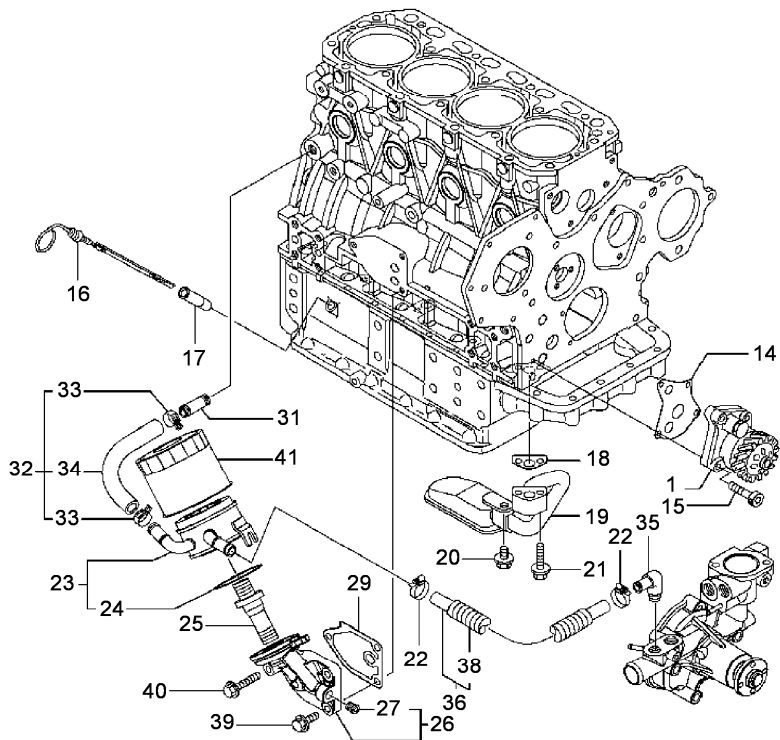

Inglese

- 2 Bush
- 1 Weight
- 1 Nut
- 1 Dowel
- 1 Housing
- 1 Gear
- 1 Kit
- 1 Kit
- 1 Plug
- 4 Bolt
- 1 Ring
- 4 Bolt
- 2 Bolt

! This is a component of an assembly

Engine

6600 ARM (2011-2013) - RS42 - 6660 ARM

RS42\00040766.png

A-05
12

A0512

Lubricating oil pump and delivery housing-oil filter

		Inglese
1	4218175M91	1 Pump
14	3653455M1	1 Gasket
15	3653878M1	4 Bolt
16	3653766M1	1 Rod
17	3653306M1	1 Guide
18	3653456M2	1 Gasket
19	3685583M1	1 Pipe
20	3653856M1	1 Bolt
21	3653861M1	2 Bolt
22	4217737M1	2 Retainer
23	6510381M91	1 Coperch.
24	4218215M1	! 23 1 Ring
25	6510382M1	1 Sleeve
26	6510383M91	1 Stirrup
27	3653316M1	! 26 1 Plug
29	3653458M1	1 Gasket
31	4218170M1	1 Connection
32	6510384M91	1 Pipe
33	3678299M1	! 32 2 Clamp
34	6510385M1	! 32 1 Pipe
35	3678033M1	1 Elbow
36	3679841M1	1 Pipe
38	3679842M1	! 36 1 Guard
39	3653860M1	2 Bolt