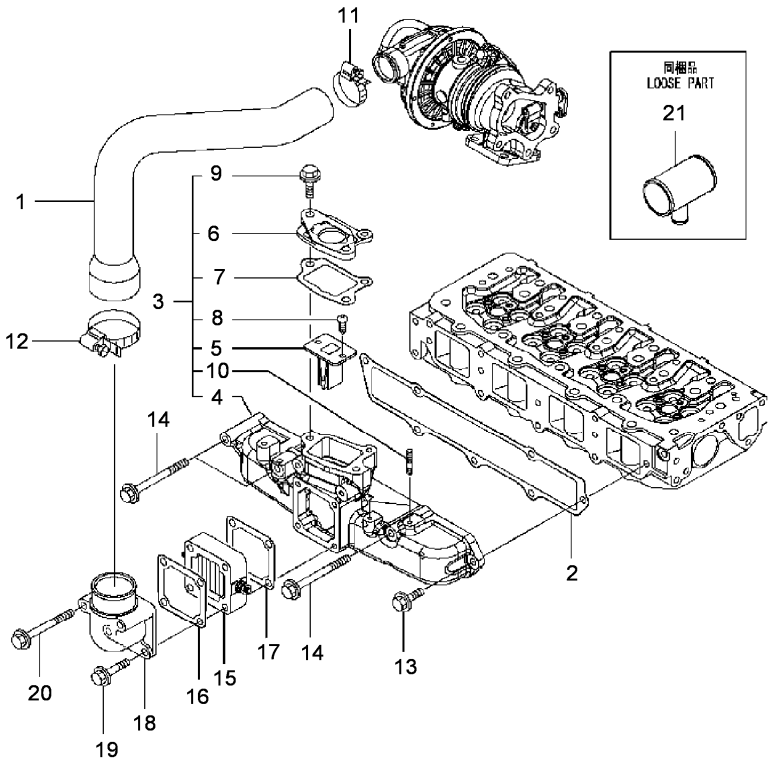

Inglese

- 1 Spring
- 1 Screw
- 4 Screw
- 6 Screw
- 1 Plug
- 3 Plug
- 3 Ring
- 1 Ring
- 2 Cam
- 4 Bolt
- 16 Guide

! This is a component of an assembly

Engine

6600 ARM (2011-2013) - RS42 - 6660 ARM

RS42\00040760.png

A-05
06

A0506

Induction manifold

		Inglese		
1	4218234M1	1	Pipe	
2	3678259M1	1	Gasket	
3	4218236M91	1	Kit	
4	4218235M1	!	3	1 Body
5	4218219M1	!	3	1 Valve
6	4218220M1	!	3	1 Shim
7	4218228M1	!	3	1 Gasket
8	4217970M1	!	3	2 Screw
9	3653859M1	!	3	1 Bolt
10	4218306M1	!	3	2 Screw
11	4217701M1			1 Clamp
12	4218302M1			1 Clamp
13	3653859M1			4 Bolt
14	4217703M1			3 Bolt
15	4218166M91			1 Heater
16	4218167M1			1 Gasket
17	3653467M1			1 Gasket
18	4218275M1			1 Elbow
19	3653862M1			2 Bolt
20	3653868M1			2 Bolt
21	4218216M1			1 Pipe
!	This is a component of an assembly			