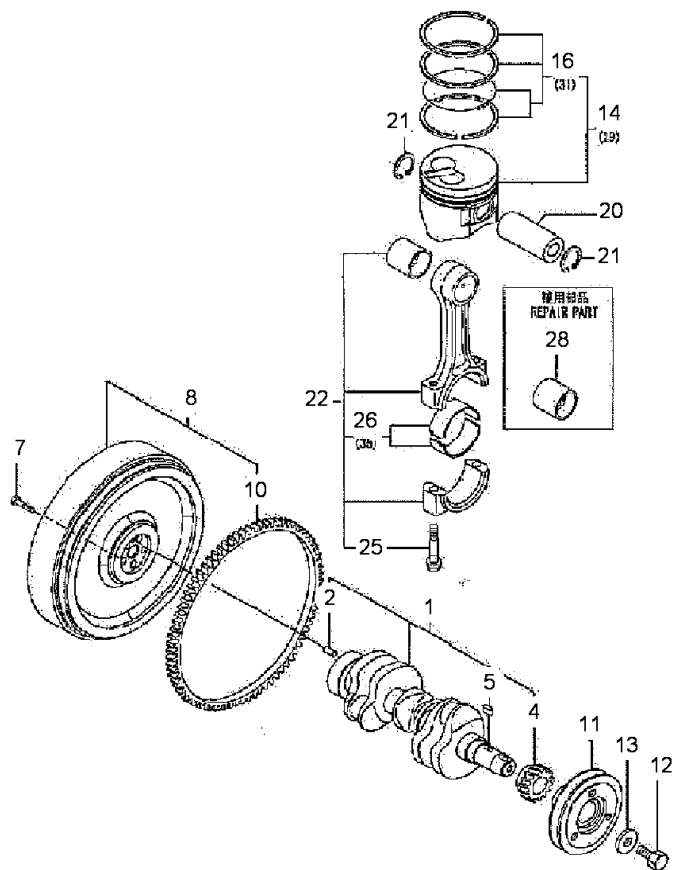

Engine

4600 (2012-) - RS02 - 4630 ISM-ARM

A-05
09

A0509

Crankshaft, pistons and connecting rods

RS02\00040237.png

Inglese

- | | | | |
|----|------------|---|------------|
| 1 | 4217992M91 | 1 | Shaft |
| 2 | 3653378M1 | 1 | Dowel |
| 4 | 4217993M1 | 1 | Gear |
| 5 | 4217994M1 | 1 | Key |
| 7 | 3653301M1 | 5 | Bolt |
| 8 | 4217995M91 | 1 | Flywheel |
| 10 | 3653297M1 | 1 | Crownwheel |
| 11 | 4217996M1 | 1 | Pulley |
| 12 | 4217997M1 | 1 | Washer |
| 13 | 4217998M1 | 1 | Washer |
| 14 | 4217999M91 | 3 | Kit |
| 16 | 4218000M91 | 3 | Kit |
| 20 | 4218001M1 | 3 | Dowel |
| 21 | 4218002M1 | 6 | Ring |
| 22 | 4218003M91 | 3 | Kit |
| 25 | 4218004M1 | 6 | Bolt |
| 26 | 4218005M1 | 3 | Cuscinet |
| 28 | 4218006M1 | 3 | Bush |
| 29 | 4218007M91 | 3 | Kit |
| 31 | 4218008M91 | 3 | Kit |
| 35 | 4218009M1 | 3 | Cuscinet |