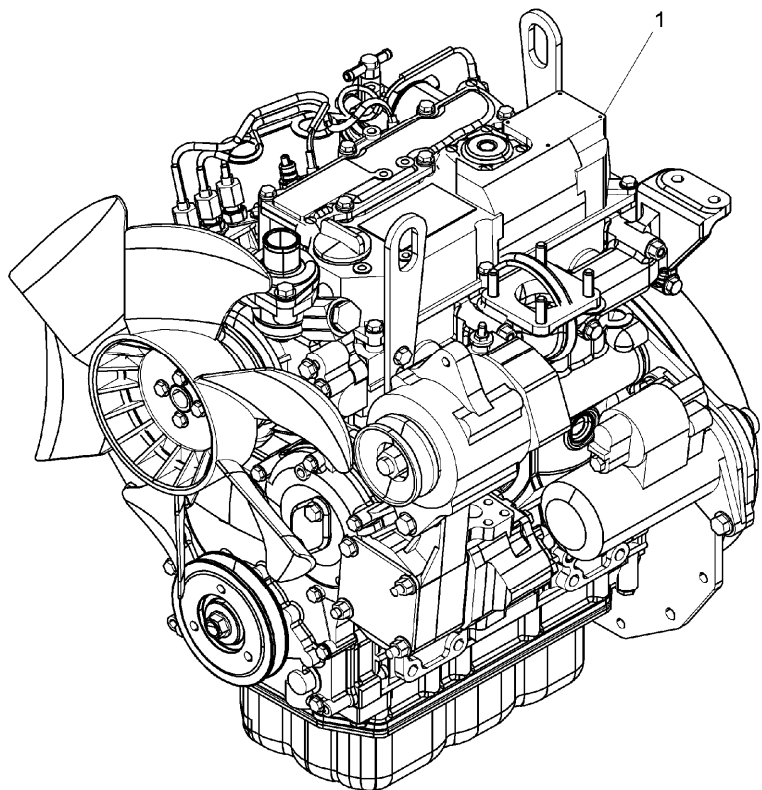

Yanmar 3tnv76

1 Engine

25 cv / 18 kw

Engine

4600 (2012-) - RS02 - 4630 ISM-ARM

A-05
02

A0502

Cylinder block