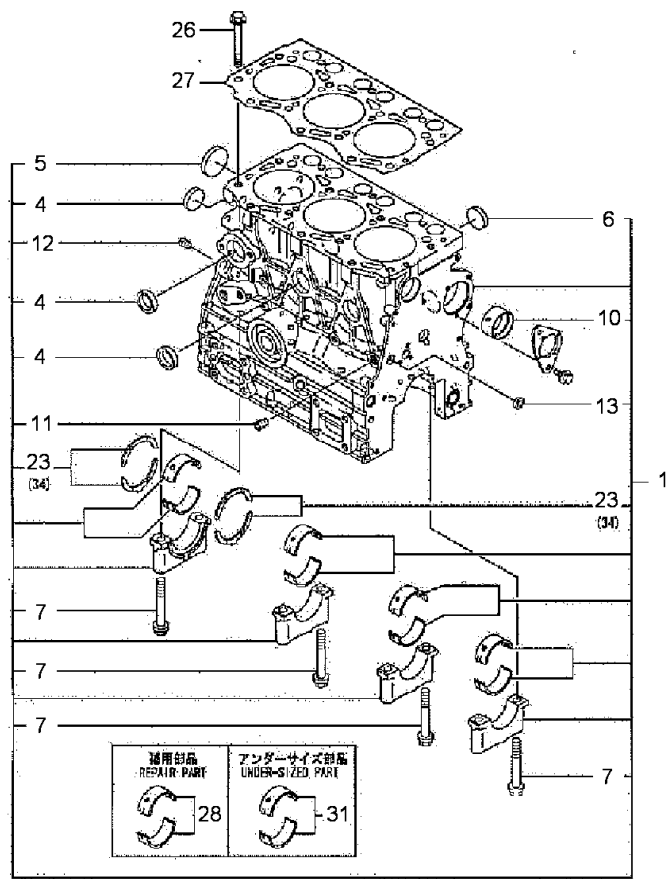

Engine

4600 (2012-) - RS02 - 4630 ISM-ARM

A-05
02

A0502

Cylinder block

RS02\00040230.png

- 1 4217895M91
- 4 4217896M1
- 5 4217897M1
- 6 4217898M1
- 7 4216135M1
- 10 4217899M1
- 11 3678007M1
- 12 3653316M1
- 13 3653888M1
- 23 4217900M1
- 26 4216138M1
- 27 4217901M1
- 28 4217902M91
- 31 4217903M91
- 34 4216141M1

Inglese

- 1 Kit
- 2 Coperch.
- 1 Plug
- 3 Retainer
- 8 Bolt
- 1 Bush
- 1 Plug
- 1 Plug
- 1 Plug
- 2 Bandage
- 14 Bolt
- 1 Gasket
- 4 Kit
- 4 Kit
- Clamp