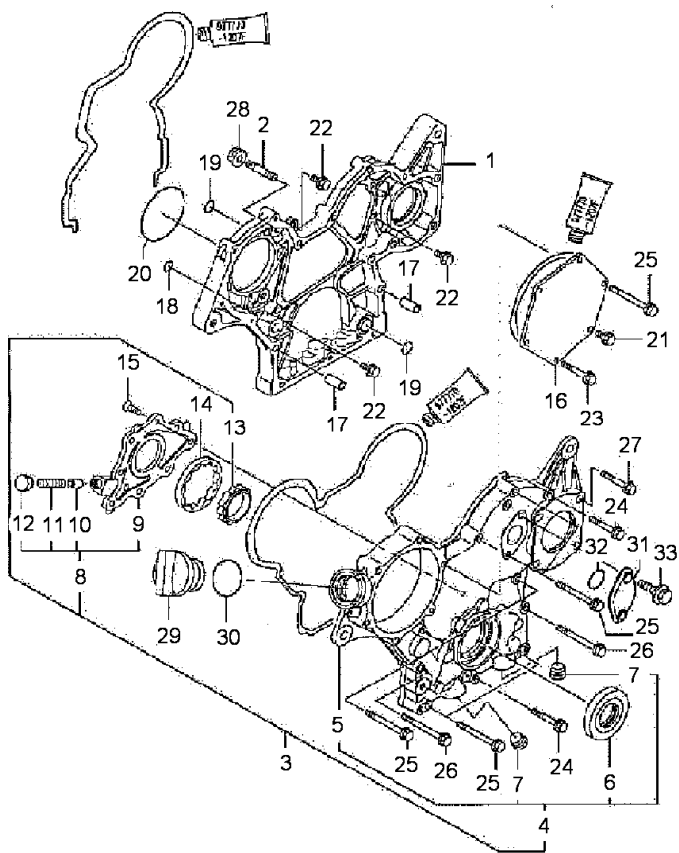

Yanmar 3tnv76

1 Engine

25 cv / 18 kw

Engine

4600 (2012-) - RS02 - 4630 ISM-ARM

A-05
02

A0502

Cylinder block

Inglese

- 1 Kit
- 2 Coperch.
- 1 Plug
- 3 Retainer
- 8 Bolt
- 1 Bush
- 1 Plug
- 1 Plug
- 1 Plug
- 2 Bandage
- 14 Bolt
- 1 Gasket
- 4 Kit
- 4 Kit
- Clamp

Engine

4600 (2012-) - RS02 - 4630 ISM-ARM

A-05
03

A0503

Distribution cover

RS02\00040232.png

Inglese

- | | | | |
|----|------------|---|----------|
| 1 | 4217904M1 | 1 | Coperch. |
| 2 | 4217905M1 | 3 | Stud |
| 3 | 4217906M91 | 1 | Kit |
| 4 | 4217907M91 | 1 | Kit |
| 5 | 4217908M1 | 1 | Coperch. |
| 6 | 4217909M1 | 1 | Ring |
| 7 | 3665018M1 | 2 | Plug |
| 8 | 4217910M91 | 1 | Kit |
| 9 | 4217911M1 | 1 | Coperch. |
| 10 | 3678295M1 | 1 | Valve |
| 11 | 4217912M1 | 1 | Spring |
| 12 | 3678013M1 | 1 | Plug |
| 13 | 4217913M1 | 1 | Rotor |
| 14 | 4217914M1 | 1 | Rotor |
| 15 | 3677981M1 | 8 | Screw |
| 16 | 4217915M1 | 1 | Coperch. |
| 17 | 4217916M1 | 4 | Dowel |
| 18 | 4217917M1 | 1 | Ring |
| 19 | 4217918M1 | 3 | Gear |
| 20 | 3653310M1 | 1 | O ring |
| 21 | 3679848M1 | 1 | Bolt |
| 22 | 3653853M1 | 4 | Bolt |
| 23 | 4216062M1 | 4 | Bolt |
| 24 | 4216062M1 | 2 | Bolt |

● 3653315M1(1)

● Replacement

Inglese

- 7 Bolt
- 2 Bolt
- 3 Bolt
- 3 Nut
- 1 Plug
- 1 O ring
- 1 Coperch.
- 1 O ring
- 2 Bolt

Engine

4600 (2012-) - RS02 - 4630 ISM-ARM

A-05
04

A0504