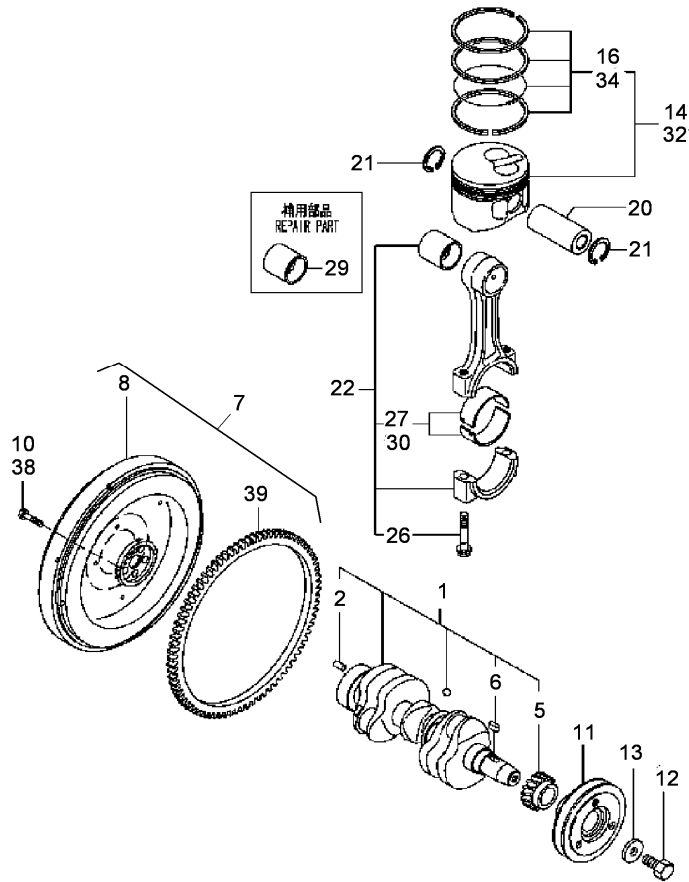

Engine

2730 (2010-2012) - RC01 - 2730 HST-R

RC01\00040627.png

A-05
07

A0507

Timing gear and camshaft

- 1 4217979M1
- 2 4217980M1
- 3 4217981M91
- 9 3679848M1
- 10 4217982M1
- 11 4217983M91
- 14 4217984M1
- 15 3680228M1
- 16 3664454M1
- 17 4217985M1
- 18 4217987M91
- 20 4217988M1 ! 18
- 21 4217989M1 ! 18
- 22 6508465M1
- 23 4217991M1
- 24 3653858M1

2730 (2010-2012) - RC01 - 2730 HST-R

A-05
08

A0508

Crankshaft, pistons and connecting rods

RC01\00040628.png

			Inglese
1	4217992M91		1 Shaft
2	3653378M1	! 1	1 Dowel
5	4217993M1	! 1	1 Gear
6	4217994M1	! 1	1 Key
7	4220062M92		1 Flywheel
8		! 7	1 Flywheel
		➡ Ref.n.7	
10	3653301M1		5 Bolt
11	4217996M1		1 Pulley
12	6508468M1		1 Screw
13	4217998M1		1 Washer
14	4217999M91		3 Kit
16	4218000M91	! 14	1 Kit
20	4218001M1		3 Dowel
21	4218002M1		6 Ring
22	4218003M91		3 Kit
26	4218004M1	! 22	2 Bolt
27	4218005M1		3 Bearing
29	4218006M1		3 Bush
30	4218009M1		3 Bearing
32	6508467M91		3 Piston
34	4218008M91	! 32	1 Kit
38	3653301M1		5 Bolt
39		! 7	1 Crownwheel
		➡ Ref.n.7	

Engine

2730 (2010-2012) - RC01 - 2730 HST-R

A-05
08

A0508

Crankshaft, pistons and connecting rods

RC01\00040628.png

- ! This is a component of an assembly
- ▣ Not serviced, order

Engine

2730 (2010-2012) - RC01 - 2730 HST-R

A-05
09

A0509

Lubricating oil pump and delivery housing-oil filter

RC01\00040629.png

Inglese

- | | | | | |
|----|------------|---|----|--------|
| 1 | 6508472M1 | | 1 | Rod |
| 2 | 3653306M1 | | 1 | Guide |
| 3 | 3680225M1 | | 1 | Stud |
| 5 | 4218027M2 | | 1 | Filter |
| 6 | 4218028M1 | | 1 | Ring |
| 7 | 6508473M91 | | 1 | Pipe |
| 11 | 3653851M1 | | 2 | Bolt |
| 12 | 3664370M1 | | 1 | Switch |
| 13 | 4218030M1 | | 1 | Pipe |
| 14 | 3678024M1 | | 2 | Bolt |
| 15 | 3653808M1 | ! | 14 | Washer |
| 16 | 3665013M1 | ! | 14 | Bolt |
| 17 | 3653808M1 | | 2 | Washer |