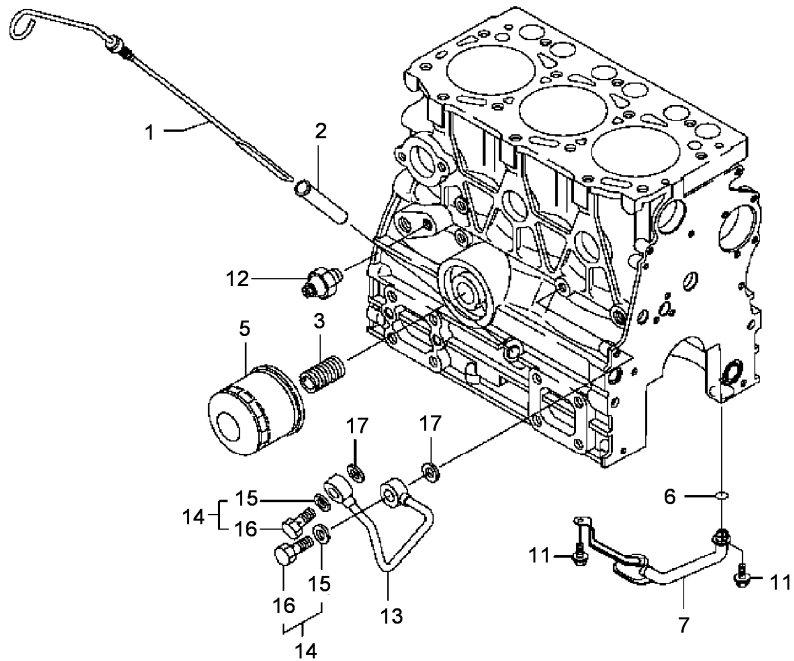

2730 (2010-2012) - RC01 - 2730 HST-R

A-05
08

A0508

Crankshaft, pistons and connecting rods

RC01\00040628.png

			Inglese
1	4217992M91		1 Shaft
2	3653378M1	! 1	1 Dowel
5	4217993M1	! 1	1 Gear
6	4217994M1	! 1	1 Key
7	4220062M92		1 Flywheel
8		! 7	1 Flywheel
		➡ Ref.n.7	
10	3653301M1		5 Bolt
11	4217996M1		1 Pulley
12	6508468M1		1 Screw
13	4217998M1		1 Washer
14	4217999M91		3 Kit
16	4218000M91	! 14	1 Kit
20	4218001M1		3 Dowel
21	4218002M1		6 Ring
22	4218003M91		3 Kit
26	4218004M1	! 22	2 Bolt
27	4218005M1		3 Bearing
29	4218006M1		3 Bush
30	4218009M1		3 Bearing
32	6508467M91		3 Piston
34	4218008M91	! 32	1 Kit
38	3653301M1		5 Bolt
39		! 7	1 Crownwheel
		➡ Ref.n.7	

2730 (2010-2012) - RC01 - 2730 HST-R

A-05
09

A0509

Lubricating oil pump and delivery housing-oil filter

RC01\00040629.png

Inglese

- | | | | | |
|----|------------|---|----|--------|
| 1 | 6508472M1 | | 1 | Rod |
| 2 | 3653306M1 | | 1 | Guide |
| 3 | 3680225M1 | | 1 | Stud |
| 5 | 4218027M2 | | 1 | Filter |
| 6 | 4218028M1 | | 1 | Ring |
| 7 | 6508473M91 | | 1 | Pipe |
| 11 | 3653851M1 | | 2 | Bolt |
| 12 | 3664370M1 | | 1 | Switch |
| 13 | 4218030M1 | | 1 | Pipe |
| 14 | 3678024M1 | | 2 | Bolt |
| 15 | 3653808M1 | ! | 14 | Washer |
| 16 | 3665013M1 | ! | 14 | Bolt |
| 17 | 3653808M1 | | 2 | Washer |

! This is a component of an assembly

Engine

2730 (2010-2012) - RC01 - 2730 HST-R

A-05
10

A0510

Water pump, thermostat and heat exchanger

RC01\00040239.png

		Inglese
1	4218031M91	1 Kit
3	4218032M1 ! 1	1 Gasket
4	4218033M1 ! 1	1 Cover
9	4218034M1 ! 1	4 Bolt
10	4218035M1 ! 1	1 Plug
11	4218036M1 ! 1	1 Ring
12	3678297M1	1 Plug
13	4218037M1	1 Gasket
14	3653822M1	1 Gasket
15	3653856M1	1 Bolt
16	3653864M1	3 Bolt
17	6504810M1	1 Pulley
18	6504808M1	1 Belt
19	4218040M1	1 Fan
20	4218041M1	1 Spacer
21	3653854M1	4 Bolt
22	3678009M1	1 Cover
23	4218042M1	1 Sensor
24	3653860M1	1 Bolt
25	3653866M1	1 Bolt
26	3653797M1	1 Plug
27	6507115M91 A	1 Sensor
28	3653302M1	1 Switch,indirect
29	3554593M1	1 Washer