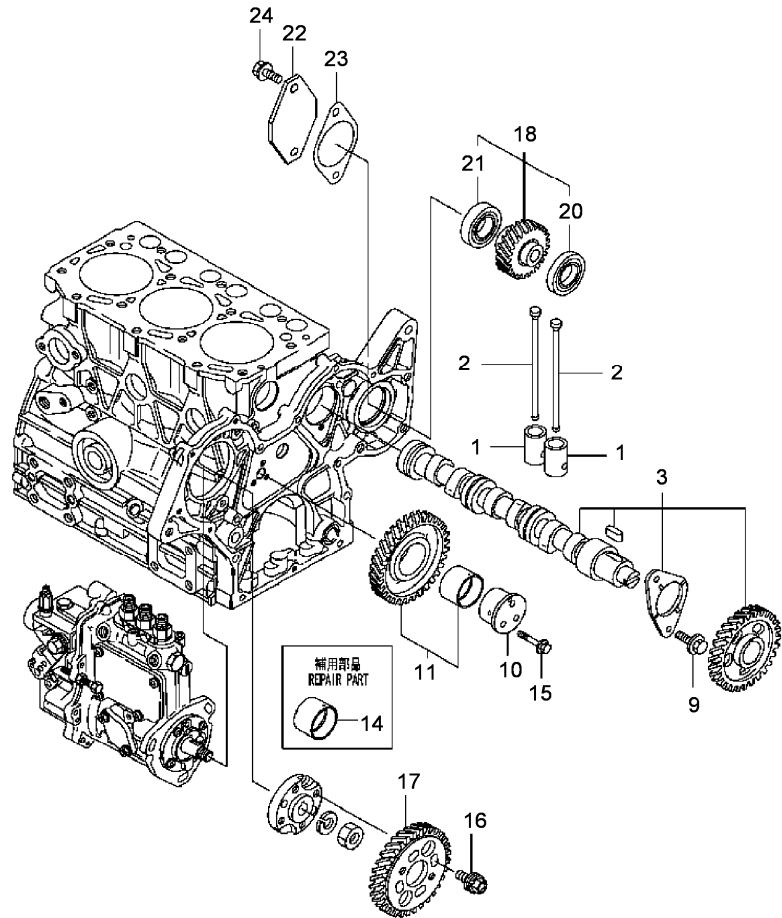

Engine

2730 (2010-2012) - RC01 - 2730 HST-R

RC01\00040627.png

A-05
07

A0507

Timing gear and camshaft

- 1 4217979M1
- 2 4217980M1
- 3 4217981M91
- 9 3679848M1
- 10 4217982M1
- 11 4217983M91
- 14 4217984M1
- 15 3680228M1
- 16 3664454M1
- 17 4217985M1
- 18 4217987M91
- 20 4217988M1 ! 18
- 21 4217989M1 ! 18
- 22 6508465M1
- 23 4217991M1
- 24 3653858M1

Inglese

- 6 Dowel
- 6 Rod
- 1 Shaft
- 2 Bolt
- 1 Shaft
- 1 Gear
- 1 Bush
- 3 Bolt
- 4 Screw
- 1 Gear
- 1 Gear
- 1 Cage
- 1 Cuscinet
- 1 Cover
- 1 Gasket
- 2 Bolt

! This is a component of an assembly

Engine

2730 (2010-2012) - RC01 - 2730 HST-R

A-05
08

A0508

Crankshaft, pistons and connecting rods

RC01\00040628.png

			Inglese
1	4217992M91		1 Shaft
2	3653378M1	! 1	1 Dowel
5	4217993M1	! 1	1 Gear
6	4217994M1	! 1	1 Key
7	4220062M92		1 Flywheel
8		! 7	1 Flywheel
		➡ Ref.n.7	
10	3653301M1		5 Bolt
11	4217996M1		1 Pulley
12	6508468M1		1 Screw
13	4217998M1		1 Washer
14	4217999M91		3 Kit
16	4218000M91	! 14	1 Kit
20	4218001M1		3 Dowel
21	4218002M1		6 Ring
22	4218003M91		3 Kit
26	4218004M1	! 22	2 Bolt
27	4218005M1		3 Bearing
29	4218006M1		3 Bush
30	4218009M1		3 Bearing
32	6508467M91		3 Piston
34	4218008M91	! 32	1 Kit
38	3653301M1		5 Bolt
39		! 7	1 Crownwheel
		➡ Ref.n.7	