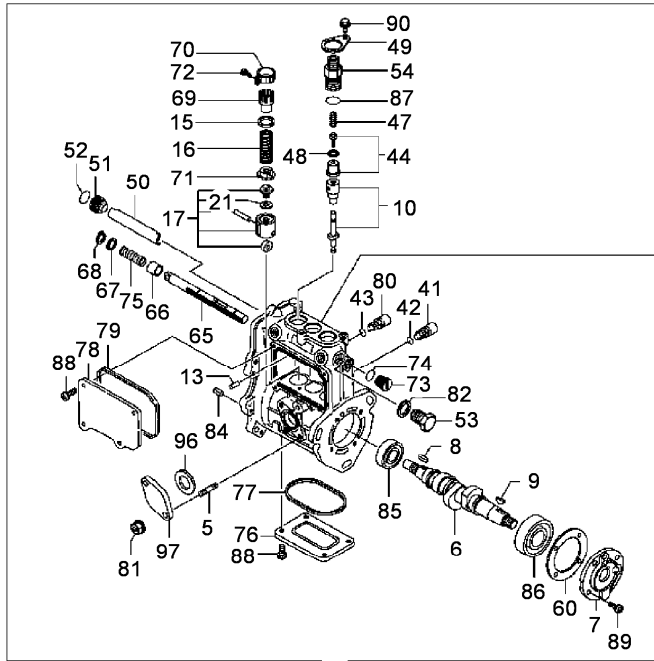

Engine

2730 (2010-2012) - RC01 - 2730 HST-R

RC01\00040630.png

A-05
11

A0511

Injection pump assy

- 1 6508470M91
- 5 3653471M1
- 6 4218044M1
- 7 4218045M1
- 8 4218046M1
- 9 3653312M1
- 10 4218047M91
- 13 3653474M1
- 14 4217986M1
- 15 4218048M1
- 16 4218049M1
- 17 4218050M91
- 21 3653496M1
- 41 4215971M1
- 42 3653478M1
- 43 3653478M1
- 44 4218051M91
- 47 4218052M1
- 48 3653325M1
- 49 4218053M1
- 50 3653484M1
- 51 4218054M1
- 52 4218055M1
- 53 4218056M1

Inglese

- 1 Pump
- 2 Stud
- 1 Shaft
- 1 Support
- 1 Retainer
- 1 Key
- 3 Nozzle
- 3 Pin
- 1 Flange
- 3 Retainer
- 3 Spring
- 3 Tappet
- 3 Shim
- 3 Valve
- 3 Ring
- 3 Ring
- 3 Kit
- 3 Spring
- 3 Gasket
- 3 Retainer
- 1 Deflector
- 1 Plug
- 1 Ring
- 1 Plug