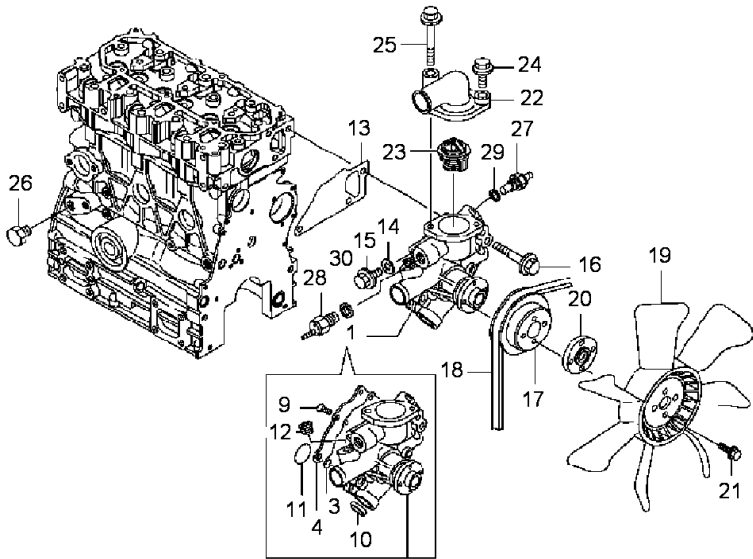

Engine

2730 (2010-2012) - RC01 - 2730 HST-R

RC01\00040239.png

A-05
10

A0510

Water pump, thermostat and heat exchanger

Inglese

30 3653324M1

1 Gasket

! This is a component of an assembly

A Water temperature