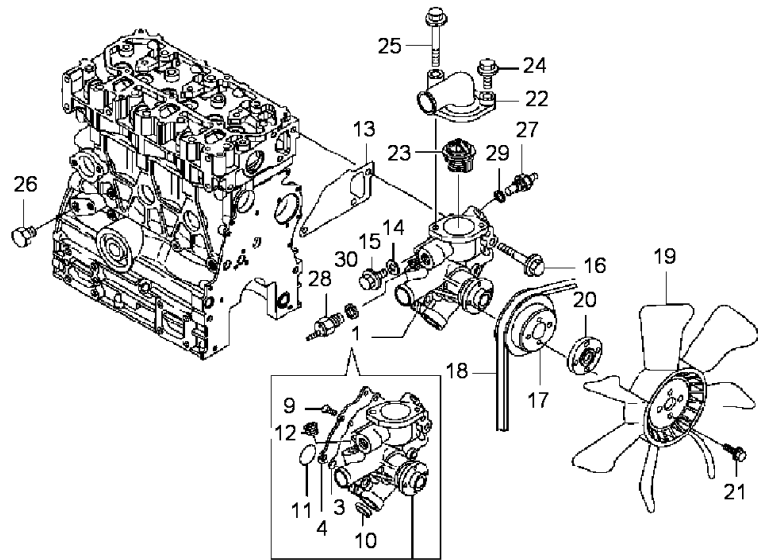

2730 (2010-2012) - RC01 - 2730 HST-R

A-05
08

A0508

Crankshaft, pistons and connecting rods

RC01\00040628.png

			Inglese
1	4217992M91		1 Shaft
2	3653378M1	! 1	1 Dowel
5	4217993M1	! 1	1 Gear
6	4217994M1	! 1	1 Key
7	4220062M92		1 Flywheel
8		! 7	1 Flywheel
		➡ Ref.n.7	
10	3653301M1		5 Bolt
11	4217996M1		1 Pulley
12	6508468M1		1 Screw
13	4217998M1		1 Washer
14	4217999M91		3 Kit
16	4218000M91	! 14	1 Kit
20	4218001M1		3 Dowel
21	4218002M1		6 Ring
22	4218003M91		3 Kit
26	4218004M1	! 22	2 Bolt
27	4218005M1		3 Bearing
29	4218006M1		3 Bush
30	4218009M1		3 Bearing
32	6508467M91		3 Piston
34	4218008M91	! 32	1 Kit
38	3653301M1		5 Bolt
39		! 7	1 Crownwheel
		➡ Ref.n.7	

2730 (2010-2012) - RC01 - 2730 HST-R

A-05
09

A0509

Lubricating oil pump and delivery housing-oil filter

RC01\00040629.png

Inglese

- | | | | | |
|----|------------|---|----|--------|
| 1 | 6508472M1 | | 1 | Rod |
| 2 | 3653306M1 | | 1 | Guide |
| 3 | 3680225M1 | | 1 | Stud |
| 5 | 4218027M2 | | 1 | Filter |
| 6 | 4218028M1 | | 1 | Ring |
| 7 | 6508473M91 | | 1 | Pipe |
| 11 | 3653851M1 | | 2 | Bolt |
| 12 | 3664370M1 | | 1 | Switch |
| 13 | 4218030M1 | | 1 | Pipe |
| 14 | 3678024M1 | | 2 | Bolt |
| 15 | 3653808M1 | ! | 14 | Washer |
| 16 | 3665013M1 | ! | 14 | Bolt |
| 17 | 3653808M1 | | 2 | Washer |

! This is a component of an assembly

Engine

2730 (2010-2012) - RC01 - 2730 HST-R

A-05
10

A0510

Water pump, thermostat and heat exchanger

RC01\00040239.png

		Inglese
1	4218031M91	1 Kit
3	4218032M1 ! 1	1 Gasket
4	4218033M1 ! 1	1 Cover
9	4218034M1 ! 1	4 Bolt
10	4218035M1 ! 1	1 Plug
11	4218036M1 ! 1	1 Ring
12	3678297M1	1 Plug
13	4218037M1	1 Gasket
14	3653822M1	1 Gasket
15	3653856M1	1 Bolt
16	3653864M1	3 Bolt
17	6504810M1	1 Pulley
18	6504808M1	1 Belt
19	4218040M1	1 Fan
20	4218041M1	1 Spacer
21	3653854M1	4 Bolt
22	3678009M1	1 Cover
23	4218042M1	1 Sensor
24	3653860M1	1 Bolt
25	3653866M1	1 Bolt
26	3653797M1	1 Plug
27	6507115M91 A	1 Sensor
28	3653302M1	1 Switch,indirect
29	3554593M1	1 Washer