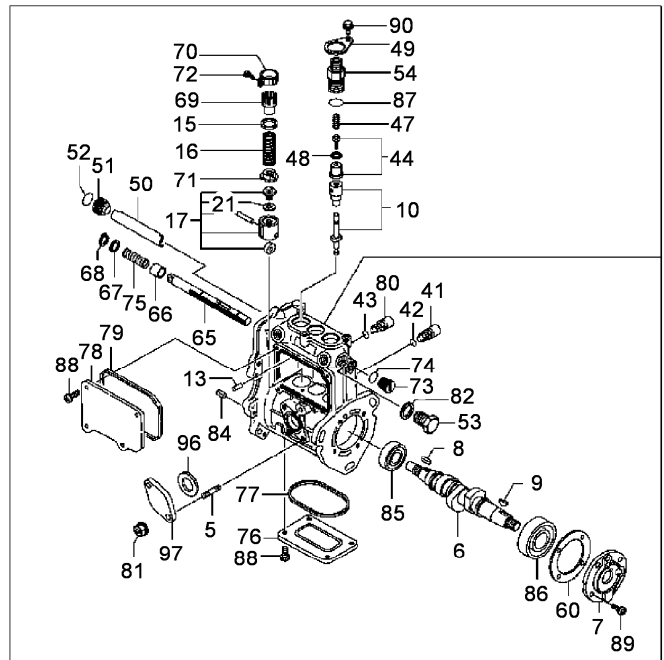

Engine

A-05
11

Injection pump assy

2730 (2010-2012) - RC01 - 2730 HST-R

A0511

RC01\00040630.png

- 87 4218068M1
- 88 3007932X1
- 89 3653850M1
- 90 4218069M1
- 91 3653882M1
- 92 4218070M1
- 93 4218071M1
- 96 3685384M1
- 97 4218074M1

Inglese

- 3 Ring
- 8 Screw
- 4 Screw
- 3 Screw
- 1 Nut
- 1 Bush
- 1 Bolt
- 1 Gasket
- 1 Coperch.

<https://www.ebooklibonline.com>

Hello dear friend!

Thank you very much for reading.

Enter the link into your browser.