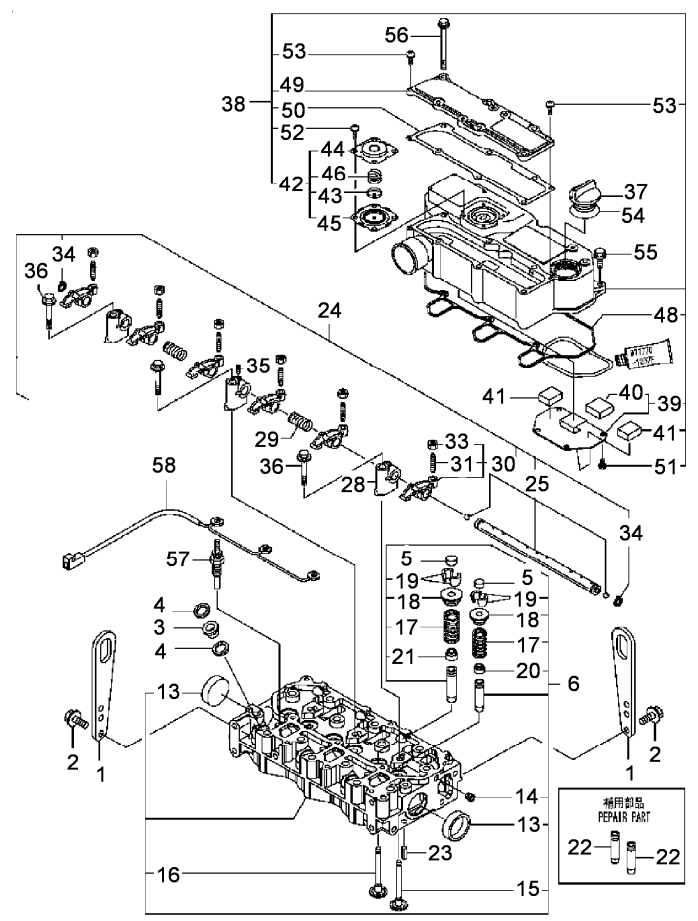

! This is a component of an assembly

Engine

2730 (2010-2012) - RC01 - 2730 HST-R

RC01\00040624.png

A-05
04

A0504

Lubricating oil pump and delivery housing

- 1 3653378M1
- 2 4217923M1
- 3 4217924M91
- 5 4217928M1 ! 3
- 6 3653855M1
- 7 4217926M1
- 9 6508463M91
- 10 6508464M1 ! 9
- 12 4216128M1 ! 9
- 13 3653856M1
- 14 3666895M1
- 15 3653863M1
- 16 3653864M1

- 2 Ring
- 1 Bolt
- 3 Bolt
- 1 Plug
- 1 Kit
- 1 Kit
- 1 Plate
- 2 Plate
- 1 Kit
- 1 Plate
- 1 Coperch.
- 1 Spacer
- 1 Spring
- 1 Gasket
- 1 Coperch.
- 1 Dowel
- 4 Screw
- 4 Screw
- 2 Screw
- 1 O ring
- 3 Bolt
- 6 Bolt
- 3 Spark plug
- 1 Collar

! This is a component of an assembly

Engine

A-05
05

Cylinder head-rocker shaft

2730 (2010-2012) - RC01 - 2730 HST-R

A0505

RC01\00040626.png

Engine

Engine

2730 (2010-2012) - RC01 - 2730 HST-R

RC01\00040627.png

A-05
07

A0507

Timing gear and camshaft

- 1 4217979M1
- 2 4217980M1
- 3 4217981M91
- 9 3679848M1
- 10 4217982M1
- 11 4217983M91
- 14 4217984M1
- 15 3680228M1
- 16 3664454M1
- 17 4217985M1
- 18 4217987M91
- 20 4217988M1 ! 18
- 21 4217989M1 ! 18
- 22 6508465M1
- 23 4217991M1
- 24 3653858M1