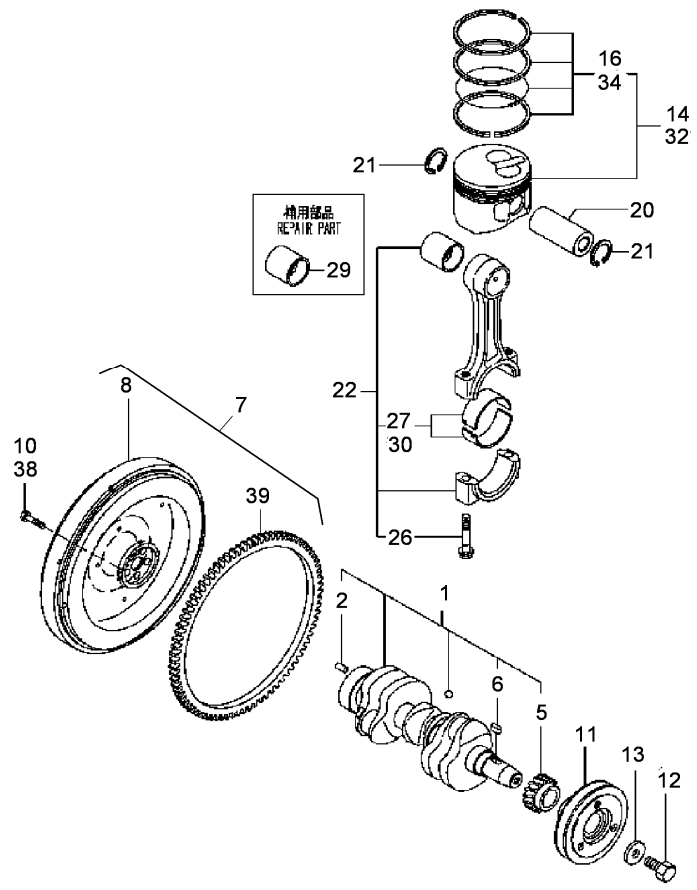

Engine

2730 (2010-2012) - RC01 - 2730 HST-R

RC01\00040627.png

A-05
07

A0507

Timing gear and camshaft

- 1 4217979M1
- 2 4217980M1
- 3 4217981M91
- 9 3679848M1
- 10 4217982M1
- 11 4217983M91
- 14 4217984M1
- 15 3680228M1
- 16 3664454M1
- 17 4217985M1
- 18 4217987M91
- 20 4217988M1 ! 18
- 21 4217989M1 ! 18
- 22 6508465M1
- 23 4217991M1
- 24 3653858M1

Inglese

- 6 Dowel
- 6 Rod
- 1 Shaft
- 2 Bolt
- 1 Shaft
- 1 Gear
- 1 Bush
- 3 Bolt
- 4 Screw
- 1 Gear
- 1 Gear
- 1 Cage
- 1 Cuscinet
- 1 Cover
- 1 Gasket
- 2 Bolt

! This is a component of an assembly

Engine

2730 (2010-2012) - RC01 - 2730 HST-R

A-05
08

A0508

Crankshaft, pistons and connecting rods

RC01\00040628.png

			Inglese
1	4217992M91		1 Shaft
2	3653378M1	! 1	1 Dowel
5	4217993M1	! 1	1 Gear
6	4217994M1	! 1	1 Key
7	4220062M92		1 Flywheel
8		! 7	1 Flywheel
		➡ Ref.n.7	
10	3653301M1		5 Bolt
11	4217996M1		1 Pulley
12	6508468M1		1 Screw
13	4217998M1		1 Washer
14	4217999M91		3 Kit
16	4218000M91	! 14	1 Kit
20	4218001M1		3 Dowel
21	4218002M1		6 Ring
22	4218003M91		3 Kit
26	4218004M1	! 22	2 Bolt
27	4218005M1		3 Bearing
29	4218006M1		3 Bush
30	4218009M1		3 Bearing
32	6508467M91		3 Piston
34	4218008M91	! 32	1 Kit
38	3653301M1		5 Bolt
39		! 7	1 Crownwheel
		➡ Ref.n.7	

Engine

2730 (2010-2012) - RC01 - 2730 HST-R

A-05
08

A0508

Crankshaft, pistons and connecting rods

RC01\00040628.png

- ! This is a component of an assembly
- ▣ Not serviced, order

Engine