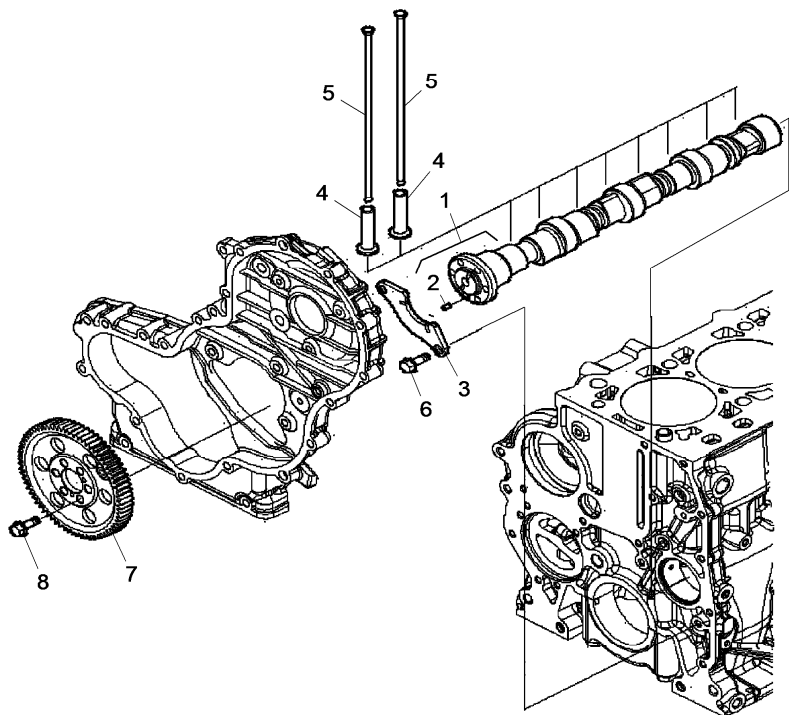

! This is a component of an assembly
 ◄► Length
 ● Replacement
 A For model 9095

Engine

9-7 Series (2014-) - RS37 - 9095 - 90105 ARM

A-05
185

A05185

Rocker shaft

RS37\00046605.png

Inglese