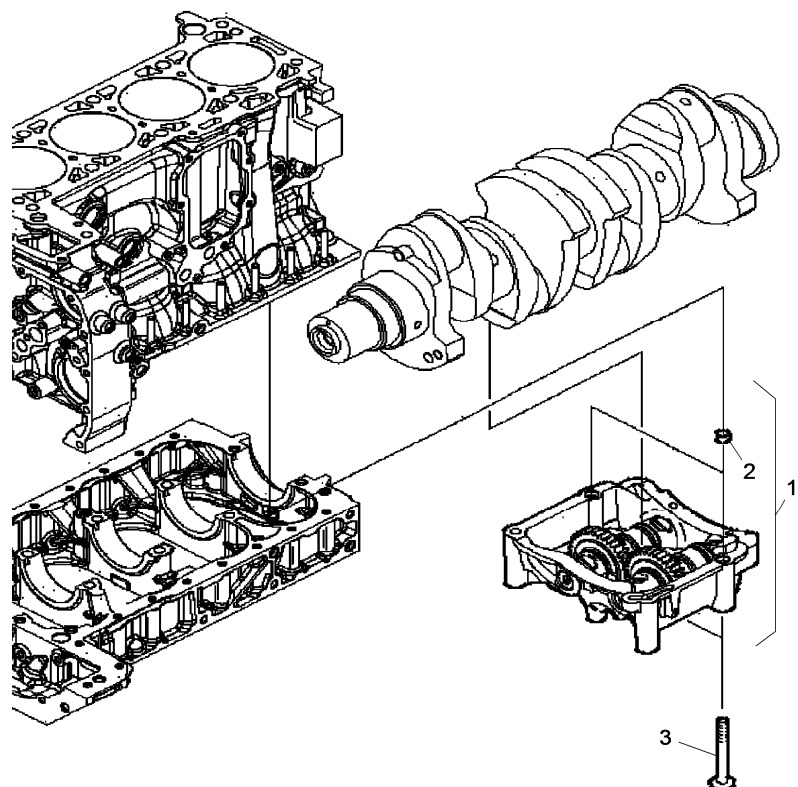

- 1 Pulley
- 6 Screw

Engine

9-7 Series (2014-) - RS37 - 9095 - 90105 ARM

A-05
17

A0517

Additional masses

RS37\00046590.png

- 1 6532929M91
- 2 6532930M1 ! 1
- 3 4206605M1 ◀▶ M10x90
- ! This is a component of an assembly
- ◀▶ Length