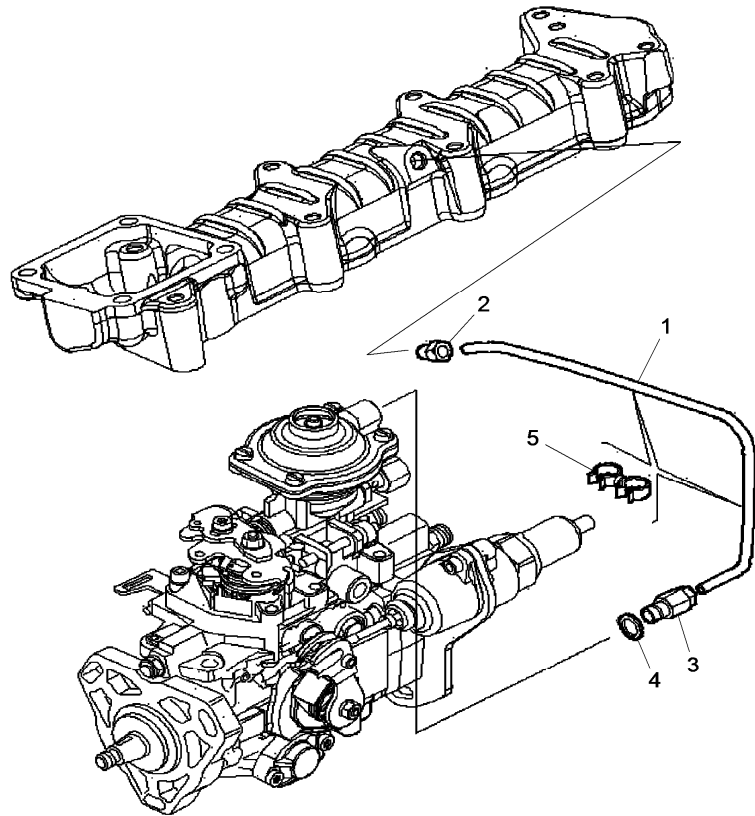

Inglese

- 1 Pump
- 1 Gear
- 3 Screw
- 1 Gasket
- 3 Nut
- 1 Lock washer
- 1 Nut
- 1 Sensor
- 1 Magneto

Engine

9-7 Series (2014-) - RS37 - 9095 - 90105 ARM

RS37\00046609.png

A-05
20

A0520

Fuel lines