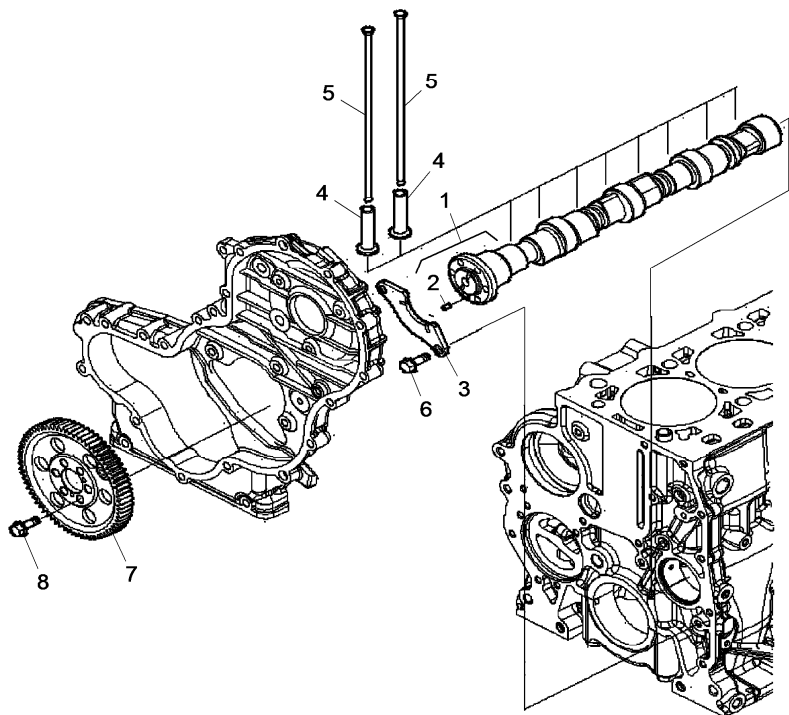

Engine

9-7 Series (2014-) - RS37 - 9095 - 90105 ARM

**A-05
18**

A0518

Rocker shaft

RS37\00046605.png

Inglese

-	A	
1	6532942M91	1 Shaft
2	3688991M1	! 1 Screw
3	3688818M1	● 704931A1(1) Stirrup
4	6532943M1	8 Cam
5	6532944M1	8 Rod
6	3688941M1	◄► M8x20 ● 710625A1(2) 2 Screw
7	6532945M1	1 Gear
8	3688941M1	◄► M8x20 ● 710625A1(6) 6 Screw

! This is a component of an assembly
◄► Length
● Replacement
A For model 9095