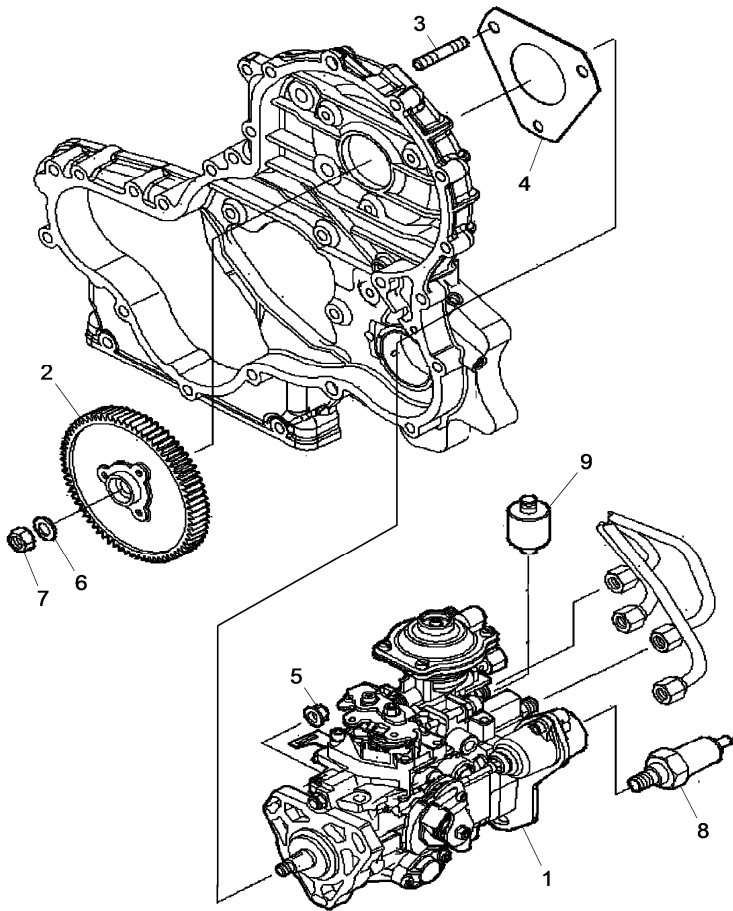

! This is a component of an assembly
 ◄► Length
 ● Replacement
 A For model 90105

Engine

9-7 Series (2014-) - RS37 - 9095 - 90105 ARM

RS37\00046606.png

A-05
19

A0519

Injection pump

-
- 1 6532947M91
- 2 6532948M1
- 3 6532949M1 ◀▶ M8x30
- 4 710622A1
- 5 6532950M1
- 6 6532951M1
- 7 6532952M1
- 8 6532953M1
- 9 4208167M1
- ◀▶ Length
- A For model 9095