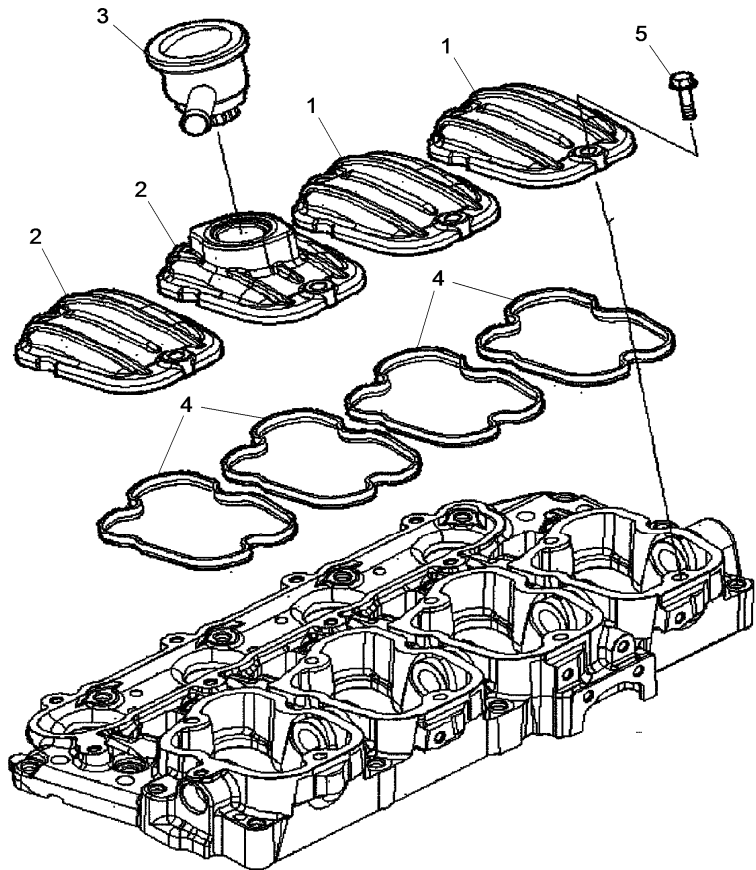

◄► Length
 Ø Diameter
 ● Replacement
 A Discharge
 B Exhaust
 C For model 90105

Engine

9-7 Series (2014-) - RS37 - 9095 - 90105 ARM

A-05
09

A0509

Cylinder head cover

RS37\00046571.png

- 1 6532438M1
 - 2 6532439M1
 - 3 6532440M1
 - 4 6532441M1
 - 5 6532364M1
- ◀▶ M8x35
- ◀▶ Length