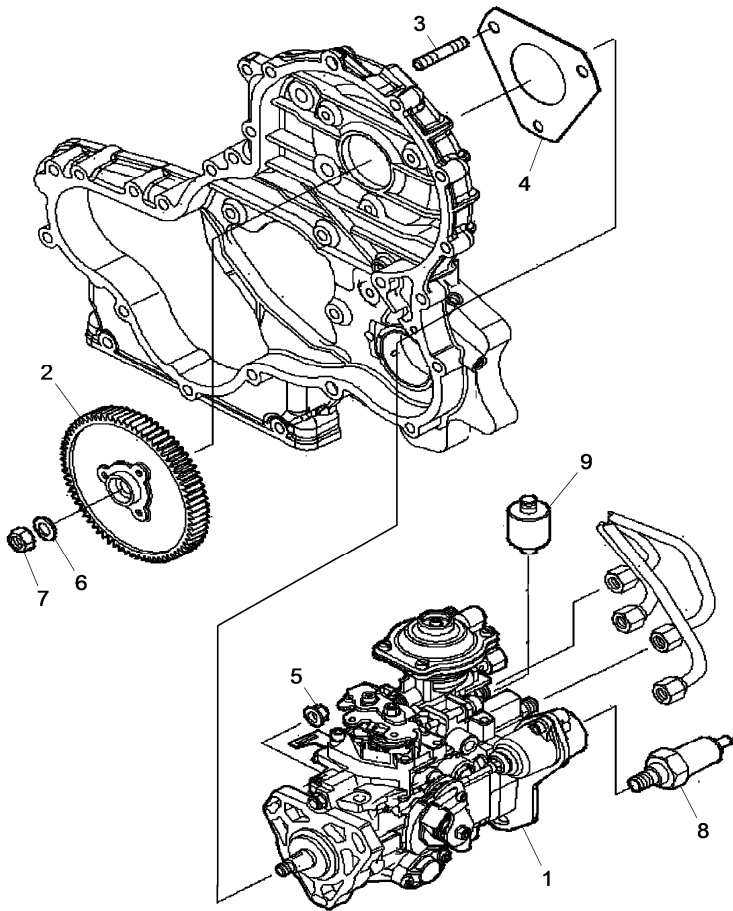

Engine

9-7 Series (2014-) - RS37 - 9095 - 90105 ARM

RS37\00046606.png

A-05
195

A05195

Injection pump

- -
- 1 6532955M91
- 2 6532948M1
- 3 6532949M1 ◀▶ M8x30
- 4 710622A1
- 5 6532950M1
- 6 6532951M1
- 7 6532952M1
- 8 6532953M1
- 9 4208167M1
- ◀▶ Length
- A For model 90105

Inglese

- 1 Pump
- 1 Gear
- 3 Screw
- 1 Gasket
- 3 Nut
- 1 Lock washer
- 1 Nut
- 1 Sensor
- 1 Magneto