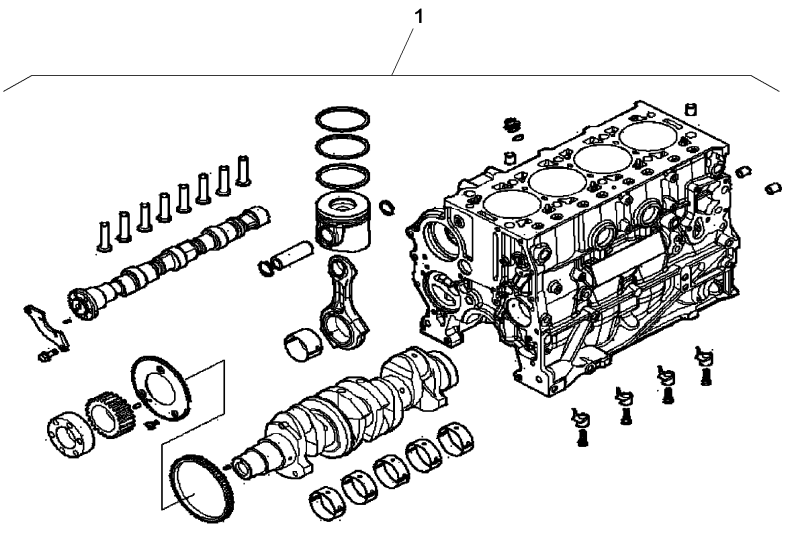

Engine

9-7 Series (2014-) - RS37 - 9095 - 90105 ARM

A-05
015

A05015

Short engine

RS37\00046519.png

1 6532330M91

Inglese

1 Short engine