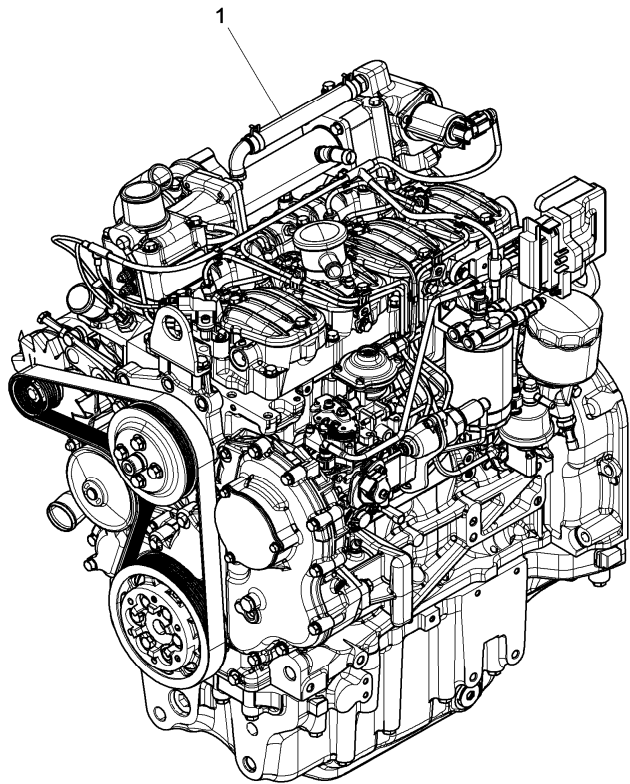

Engine

9-7 Series (2014-) - RS37 - 9095 - 90105 ARM

RS37\00045919.png

A-05
01

A0501

Engine assembly

			Inglese
1	6513326M91	"fpt" 70 kw	1 Engine
		B	
1	6513476M91	"fpt" 65 kw	1 Engine
		A	
A	For model 9095		
B	For model 90105		