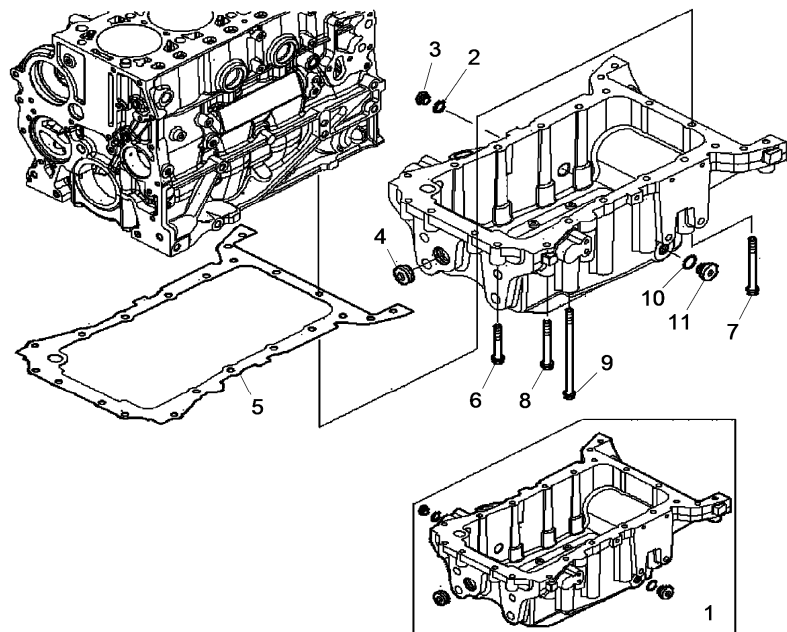

<https://www.ebooklibonline.com>

Engine

9-7 Series (2014-) - RS37 - 9095 - 90105 ARM

RS37\00046529.png

A-05
03

A0503

Oil sump

		Inglese
1	6532343M91	1 Pan
2	6532344M1	1 Ring
3	6532346M1	1 Plug
4	6532345M1	1 Plug
5	6532347M1	1 Gasket
6	6532348M1	8 Screw
7	3688943M1	2 Screw
8	6532355M1	4 Screw
9	6532356M1	8 Screw
10	3688997M1	2 Ring
11	3688691M1	2 Plug
◄	Length	