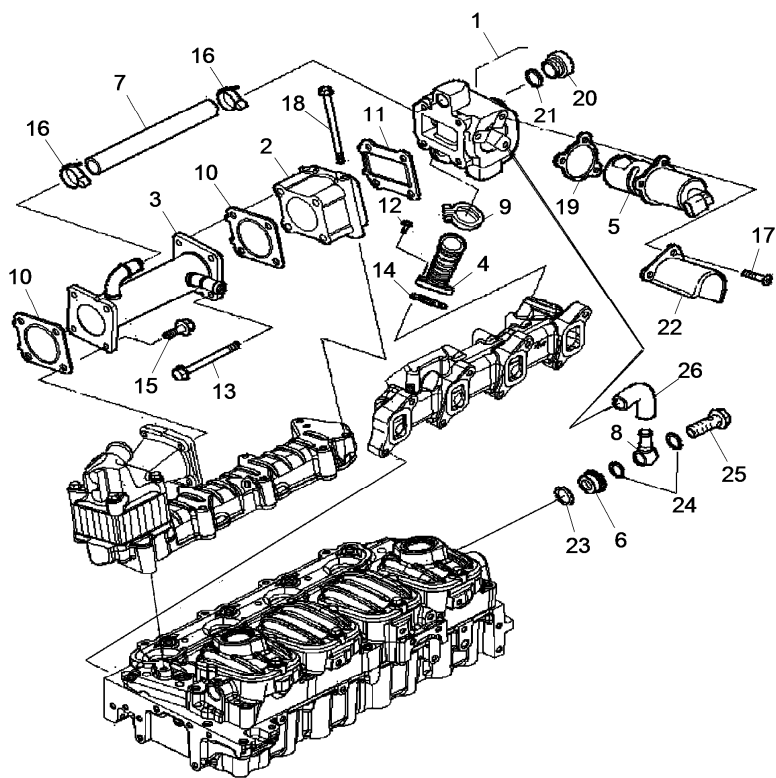

Engine

9-7 Series (2014-) - RS37 - 9095 - 90105 ARM

A-05
11

A0511

Assembly egr

RS37\00046576.png

- 24 6532484M1 22x30
- 25 6532485M1
- 26 6532486M1

Inglese

- 2 Ring
- 1 Union
- 1 Sleeve

- ◄► Length
- ∅ Diameter
- A For model 90105