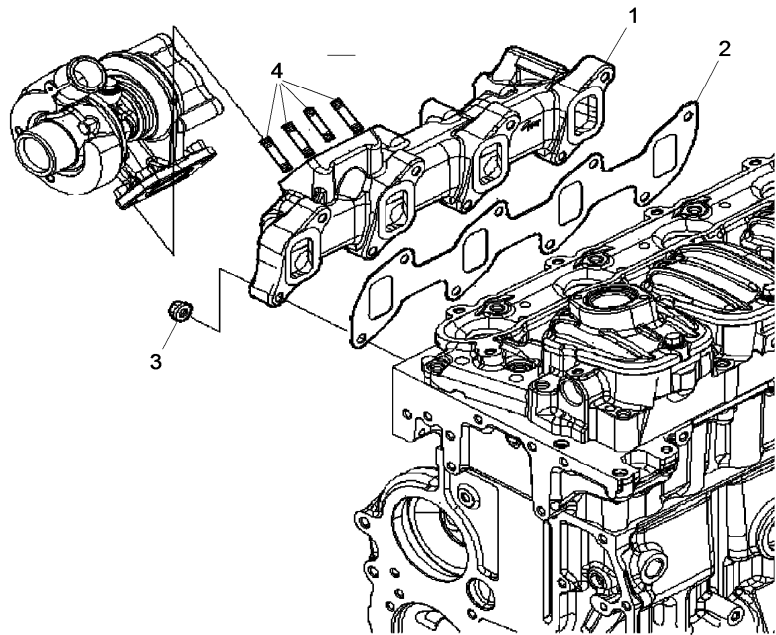

- 2 Ring
- 1 Union
- 1 Sleeve

- ◄► Length
- ∅ Diameter
- A For model 90105

Engine

9-7 Series (2014-) - RS37 - 9095 - 90105 ARM

RS37\00046581.png

A-05
12

A0512

Exhaust manifold