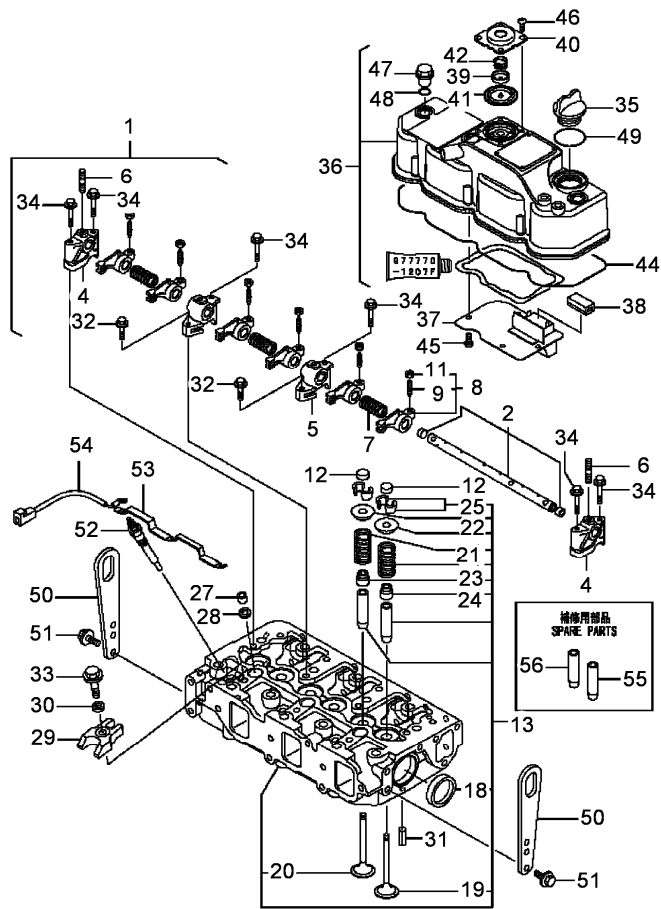

Engine

4600 (2012-) - RS02 - 4645 ISM-VRM-ARM

A-05
05

A0505

Cylinder head-rocker shaft

RS02\00042543.png

Inglese

56 3653445M1

3 Guide

! This is a component of an assembly

● Replacement