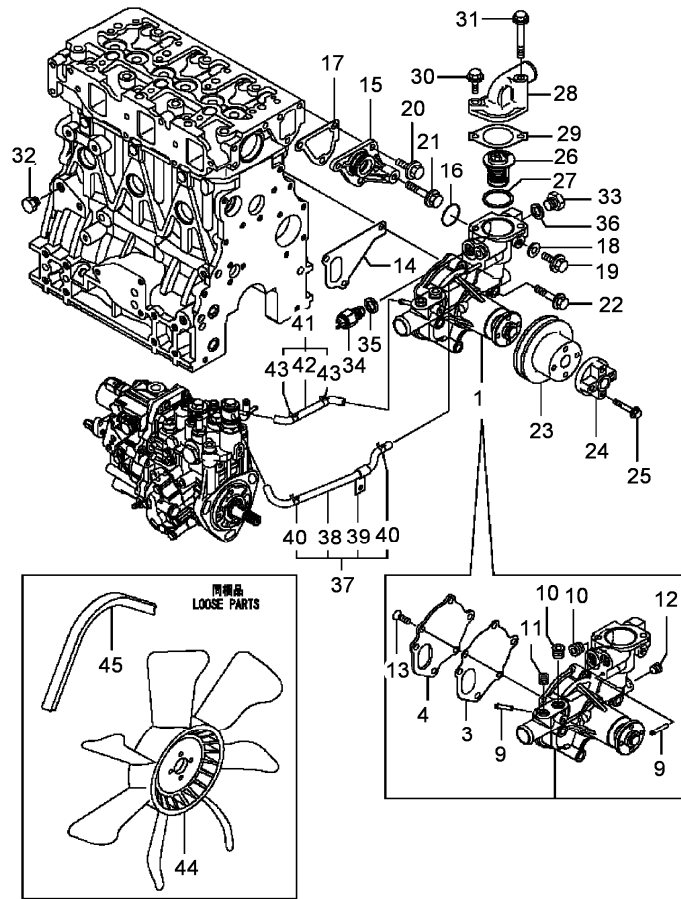

Engine

4600 (2012-) - RS02 - 4645 ISM-VRM-ARM

A-05
11

A0511

Water pump, thermostat and heat exchanger

RS02\00042549.png

Inglese

30	3653860M1		1 Bolt
31	3653867M1		1 Bolt
32	3653797M1		1 Plug
33	4216881M1		1 Plug
34	3653302M1		1 Switch, indirect
35	3653324M1		1 Gasket
36	3653324M1		1 Gasket
37	3678018M1		1 Pipe
38	3678020M1	! 37	1 Pipe
39	3677984M1	! 37	1 Clamp
40	3678010M1	! 37	2 Clamp
41	3678019M1		1 Pipe
42	3678021M1	! 41	1 Pipe
43	3678010M1	! 41	2 Clamp
44	3674559M1		1 Fan
45	3653844M1		1 Belt
!	This is a component of an assembly