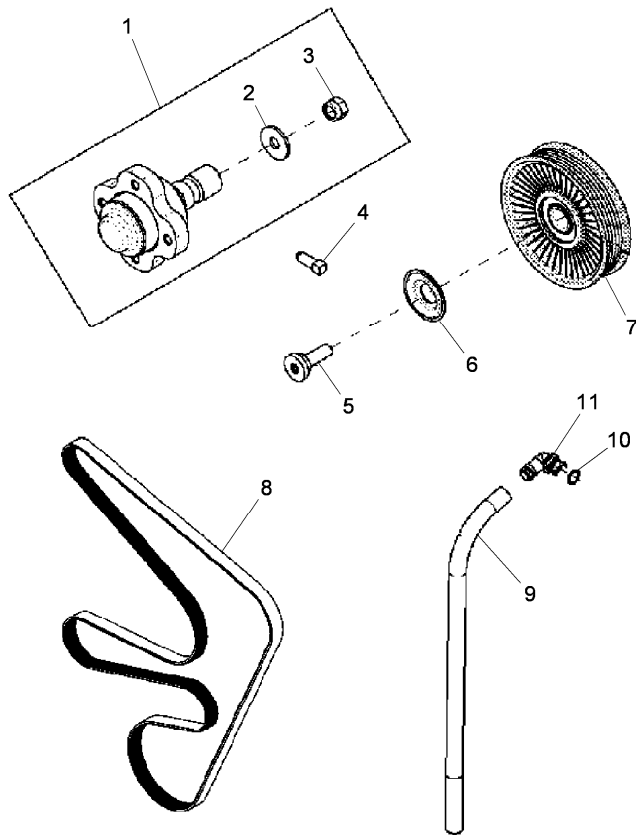

Inglese

- | | | | | | |
|---|------------|---|------------------|-----|------------|
| 1 | 3695136M1 | ● | 3695136M92(1), N | 1 | Valve |
| 2 | 3695137M91 | ● | 3695136M92(1) | 1 | Pump |
| 3 | 3695756M1 | | | 5 | Screw |
| 4 | 3695118M1 | | | 1 | Thermostat |
| 5 | | ! | 4 | 1 | Ring |
| | | ➡ | Ref.n.4 | | |
| 6 | 6510083M91 | A | | 999 | Loctite |
- ! This is a component of an assembly
➡ Not serviced, order
● Replacement
A Water pump

Engine

6400 - 6600 isr-ism-vm (2011-) - RS43 - 6675 isr-ism-vm

RS43\00041939.png

A-05
07

A0507

Fan drive

Inglese

1	A	1 Throttle
2	A	1 Washer
3	A	1 Nut
4	3695230M1	1 Screw
5	3695229M1 → 006898	1 Screw
5	6516765M1 → 006899	1 Screw
6	3695228M1 → 006898	1 Ring
6	6516766M1 → 006899	1 Washer
7	→ 006898	1 Pinion
	↳ 6516765m1-6516767m1	
7	6516767M1 → 006899	1 Pulley
8	◁ U-47 80 4	1 Belt
	D	
8	6504381M1 B	1 Belt
	C	
9	6516769M1	1 Pipe
10	3695804M1	1 Ring
11	3695242M1	1 Union