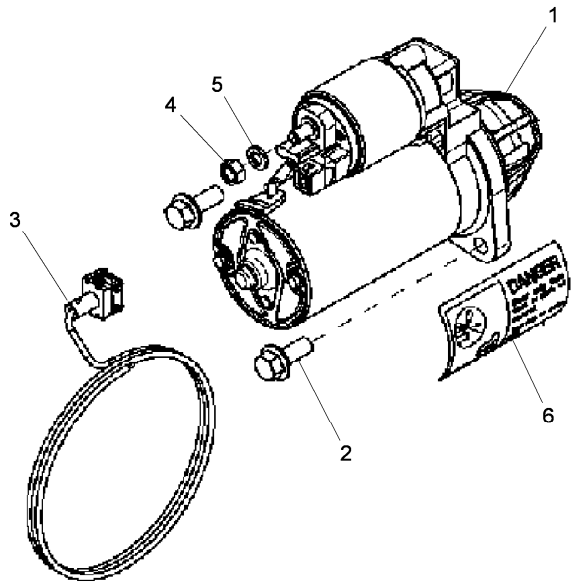

- 8 Screw
- 8 Spacer
- 1 Manifold
- 4 Gasket

Engine

6400 - 6600 isr-ism-vm (2011-) - RS43 - 6675 isr-ism-vm

RS43\00041941.png

A-05
09

A0509

Starter motor

- 1 3692551M91 ● 3692551M92(1)
 - 2  Screw
 - 3  Cable
 - 4 3695171M1  Nut
 - 5 3695246M1  Washer
 - 6  Decal
-  Not serviced, order
-  Replacement