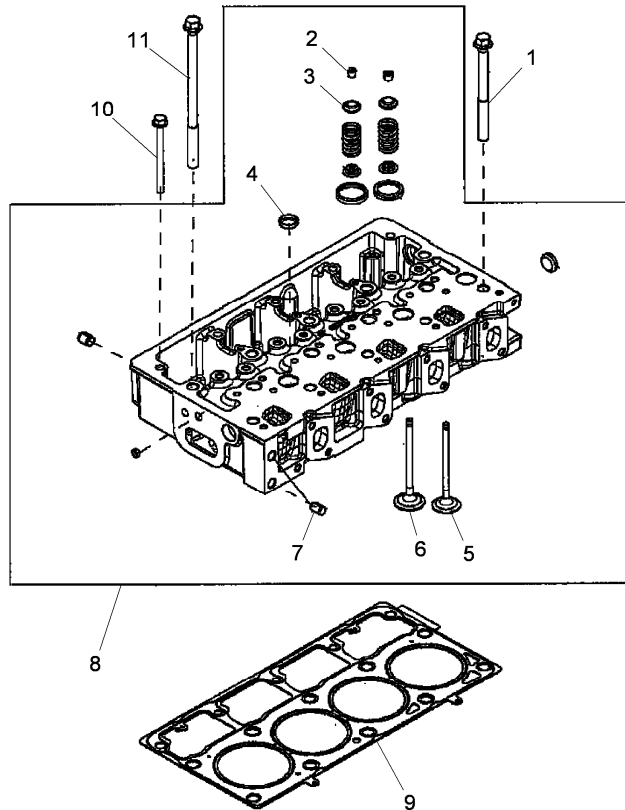

Engine

6400 - 6600 isr-ism-vm (2011-) - RS43 - 6675 isr-ism-vm

RS43\00043367.png

A-05
22

A0522

Cylinder head

1	4206593M1		
2	4206589M1	!	8
3	4206590M1	!	8
4	4206549M1	!	8
5	4206594M1	!	8
6	4206595M1	!	8
7	3695769M1	!	8
8	6516837M91		
9	6516838M1		
9	6516839M1		+0,25 mm
10	4206597M1		
11	4206598M1		

2. ! This is a component of an assembly

Inglese

2	Screw
16	Retainer
8	Base plate
5	Plug
4	Valve
4	Valve
2	Dowel
1	Cylinder head
1	Gasket
1	Gasket
5	Screw
8	Screw