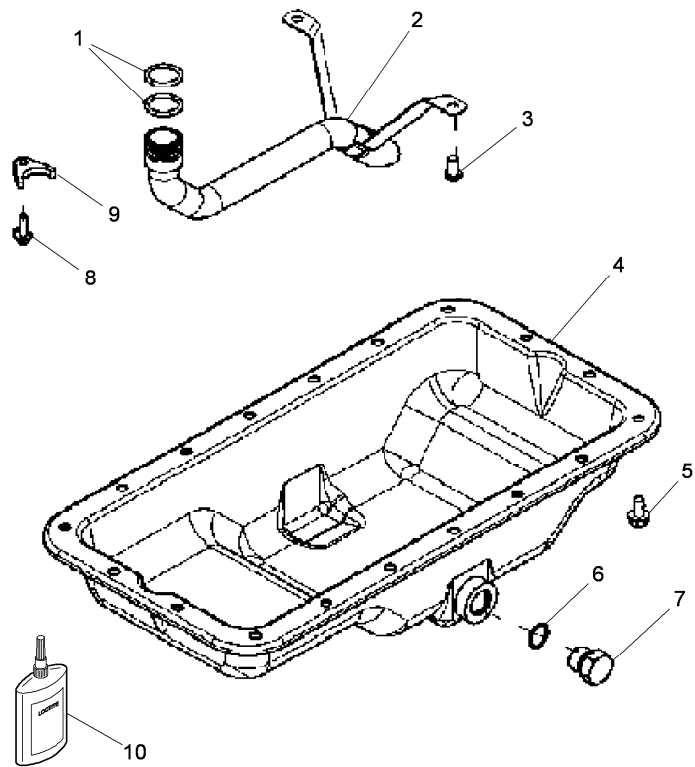

Engine

6400 - 6600 isr-ism-vm (2011-) - RS43 - 6675 isr-ism-vm

RS43\00041937.png

A-05
05

A0505

Oil sump

1. 1 3695117M1
   - 2 6516764M1
   - 3
   - 4 3695134M1
   - 5 3695133M1
   - 6
   - 7 3695135M91
   - 8 3695132M1
   - 9 3695131M1
   - 10 6519990M1 A
2. Not serviced, order
   A For engine oil sump

Inglese

1. 2 Ring
   - 1 Pipe
   - 2 Screw
   - 1 Pan
   - 18 Screw
   - 1 Ring
   - 1 Plug
   - 1 Screw
   - 1 Connector
2. 999