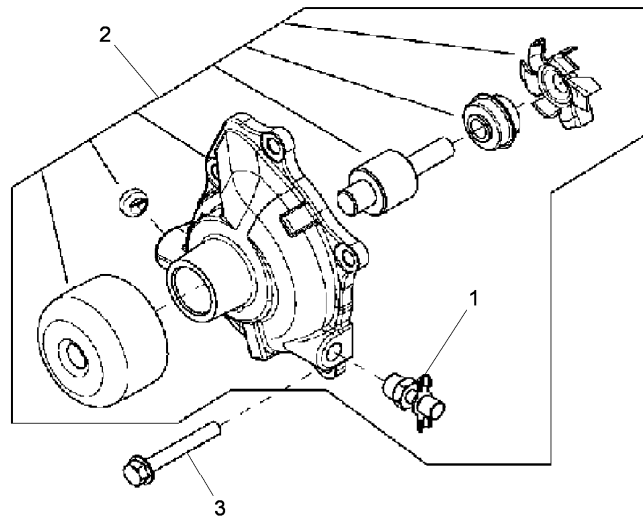

Inglese

- 2 Ring
 - 1 Pipe
 - 2 Screw
 - 1 Pan
 - 18 Screw
 - 1 Ring
 - 1 Plug
 - 1 Screw
 - 1 Connector
- 999

Engine

6400 - 6600 isr-ism-vm (2011-) - RS43 - 6675 isr-ism-vm

RS43\00041938.png

A-05
06

A0506

Water pump and thermostat