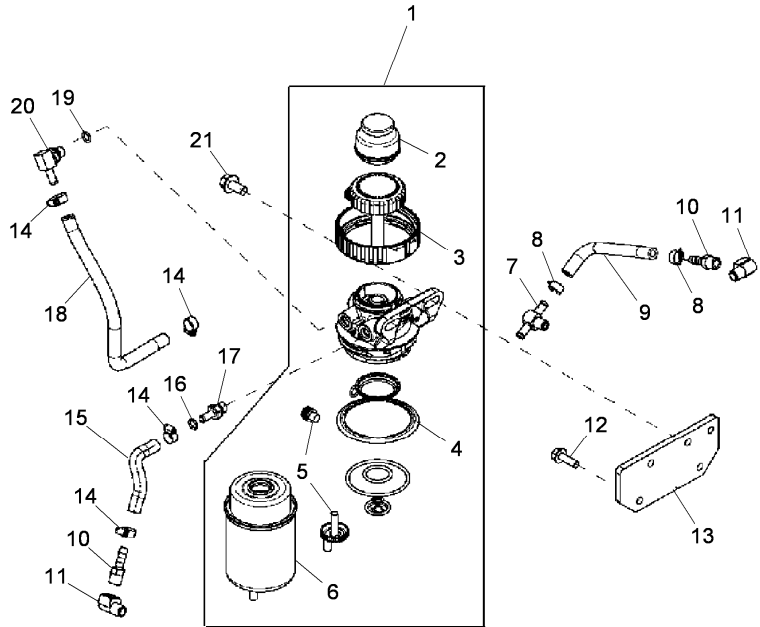

6400 - 6600 isr-ism-vm (2011-) - RS43 - 6675 isr-ism-vm

RS43\00041943.png

A-05
11

A0511

Fuel filter

				Inglese
1	6506792M91			1 Filter
2		☞		1 Kit
		!	1	
3	6516770M91	!	1	1 Kit
4	6516831M91	!	1	1 Kit
5		☞		1 Valve
		!	1	
6	4220245M91	!	1	1 Filter
7		☞		1 Filter
8	3695259M1			2 Clamp
9		☞		1 Pipe
10		☞		2 Union
11		☞		2 Union
12	3695802M1			2 Screw
13		☞		1 Stirrup
14		☞		4 Clamp
15		☞		1 Pipe
16		☞		1 Ring
17		☞		1 Union
18		☞		1 Pipe
19		☞		1 Ring
20		☞		1 Pipe
21		☞		2 Screw