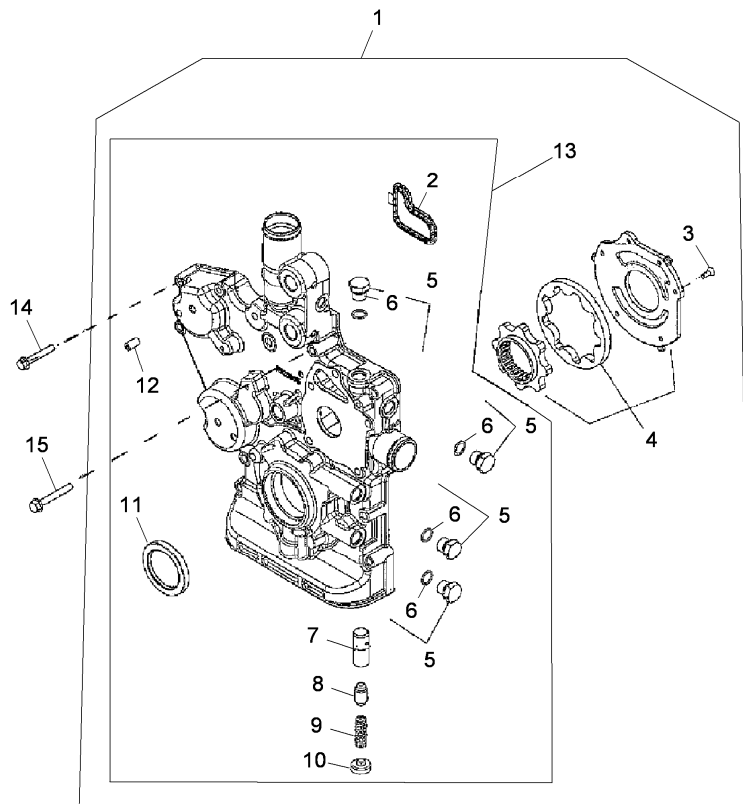

Engine

6400 - 6600 isr-ism-vm (2011-) - RS43 - 6675 isr-ism-vm

RS43\00043150.png

**A-05
15**

A0515

Distribution cover

1	6518284M91		
2	6518285M1	!	13
3		!	1
		➡	Ref.n.1
4		!	1
		➡	Ref.n.1
5	3695744M91	!	13
6	3695741M1	!	13
7	3695747M1	!	13
8	3695750M1	!	13
9	3695752M1	!	13
10	3695753M1	!	13
11	3695754M1	!	13
13	6516835M91	!	1
14		A	
15	3695756M1		

! This is a component of an assembly
➡ Not serviced, order
A To be advised

Inglese

1	Coperch.
1	Gasket
6	Screw
1	Oil pump
4	Plug
4	Ring
1	Valve seat
1	Valve
1	Spring
1	Plug
1	Ring
1	Coperch.
1	Screw
1	Screw