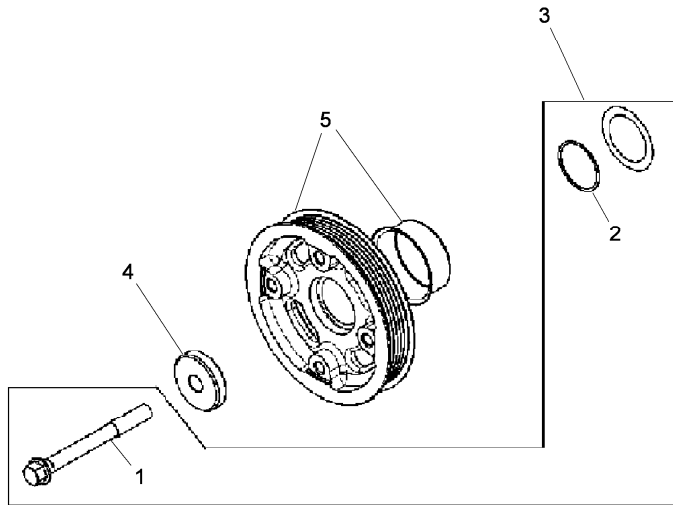

Engine

6400 - 6600 isr-ism-vm (2011-) - RS43 - 6675 isr-ism-vm

RS43\00041935.png

A-05
03

A0503

Pulley

Inglese

1	3695090M1	1	Screw
2	3695094M1	1	Ring
3	3695113M91	1	Kit
4	3695092M1	1	Washer
5	3695093M1	1	Pulley