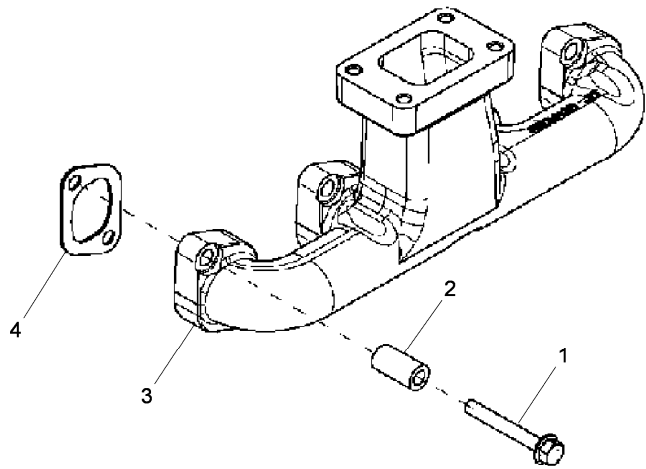

- 8 Screw
- 8 Spacer
- 1 Manifold
- 4 Gasket

Engine

6400 - 6600 isr-ism-vm (2011-) - RS43 - 6675 isr-ism-vm

RS43\00041941.png

A-05
09

A0509

Starter motor

- 1 3692551M91 ● 3692551M92(1)
 - 2  Screw
 - 3  Cable
 - 4 3695171M1  Nut
 - 5 3695246M1  Washer
 - 6  Decal
-  Not serviced, order
-  Replacement