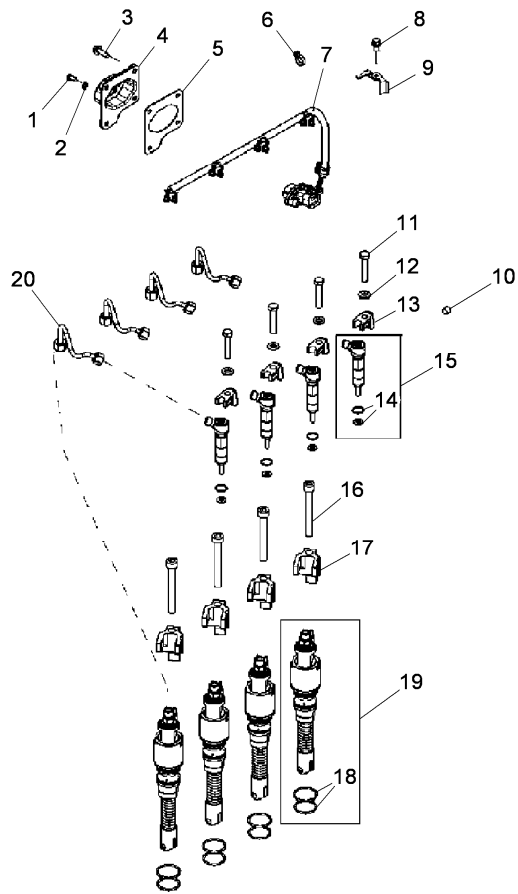

Inglese

- 7 Screw
- 7 Ring
- 1 Note plate
- 1 Screw
- 1 Cover
- 1 Gasket
- 2 Screw
- 1 Gasket
- 1 Plug

Engine

6400 - 6600 isr-ism-vm (2011-) - RS43 - 6675 isr-ism-vm

RS43\00041935.png

A-05
03

A0503

Pulley

6400 - 6600 isr-ism-vm (2011-) - RS43 - 6675 isr-ism-vm

RS43\00041936.png

A-05
04

A0504

Injection pump assy

- 1
 - 2
 - 3 3695132M1
 - 4
 - 5
 - 6
 - 7
 - 8
 - 9
 - 10 3695163M91
 - 11
 - 12 3695258M1
 - 13
 - 14 6516762M91
 - 15 6516763M91
 - 16
 - 17
 - 18 6516759M91
 - 19 6516760M91
 - 20
- Not serviced, order

Inglese

- 2 Screw
- 2 Washer
- 4 Screw
- 1 Cover
- 1 Gasket
- 1 Clamp
- 1 Cable
- 1 Screw
- 1 Stirrup
- 1 Dowel
- 4 Screw
- 4 Washer
- 4 Clamp
- 1 Kit
- 4 Nozzle
- 4 Screw
- 4 Clamp
- 1 Kit
- 4 Pump
- 4 Pipe

Inglese

- 2 Ring
 - 1 Pipe
 - 2 Screw
 - 1 Pan
 - 18 Screw
 - 1 Ring
 - 1 Plug
 - 1 Screw
 - 1 Connector
- 999

Engine

6400 - 6600 isr-ism-vm (2011-) - RS43 - 6675 isr-ism-vm

RS43\00041938.png

A-05
06

A0506

Water pump and thermostat