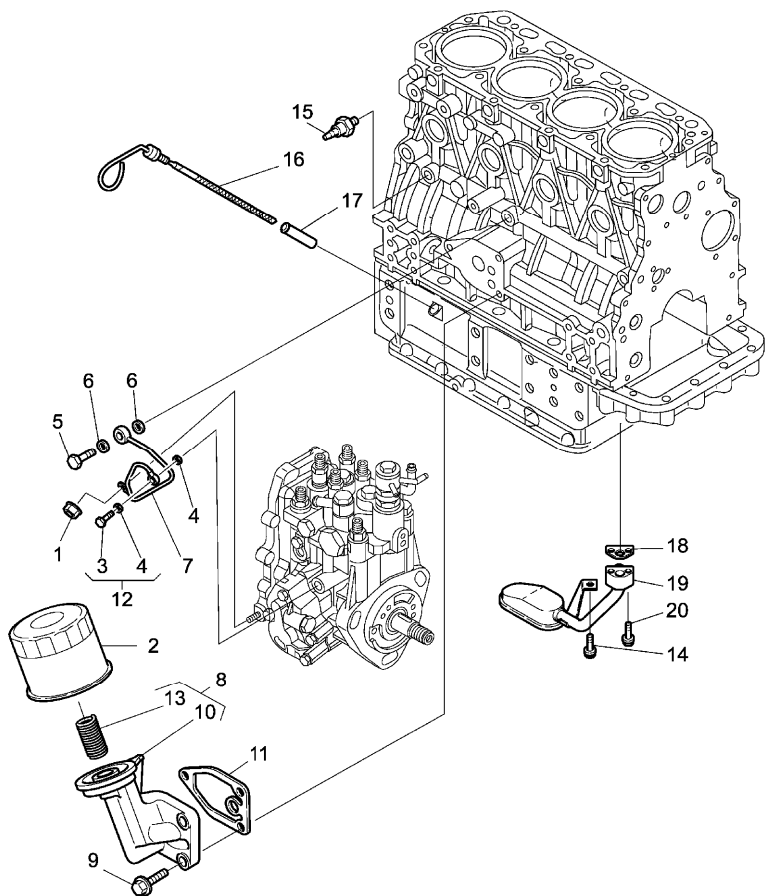

Engine

6400 - 6600 isr-ism-vm (2011-) - RS43 - 6450 ism-vm

A-05
11

A0511

Lubricating oil pump and delivery housing-oil filter

RS43\00040957.png

Inglese

1	3653876M1			1	Nut
2	3678034M1	●	3678034M2(1)	1	Filter
		(X)			
3	3665013M1	!	12	1	Bolt
4	3653808M1	!	12	2	Washer
5	3653318M1			1	Bolt
6	3653809M1			2	Washer
7	3680223M1			1	Pipe
8	3685581M1			1	Stirrup
9	3653859M1		M8x20	3	Bolt
10	3685582M1	!	8	1	Stirrup
11	3653458M1			1	Gasket
12	3678024M1			1	Bolt
13	3680225M1	!	8	1	Stud
14	3653847M1		M8x16	1	Bolt
15	3664370M1			1	Bulb
16	3653766M1			1	Rod
17	3653306M1			1	Guide
18	3653456M1	●	3653456M2(1)	1	Gasket
19	3685583M1			1	Pipe
20	3653861M1		M8x35	2	Bolt
	!	This is a component of an assembly			
	●	Replacement			
	(X)	Qty per tractors sold (aa.bbb.ccc.ddd) (aa) for 1,(bbb) 2-10 (ccc) 11-25 (ddd) 26-50			