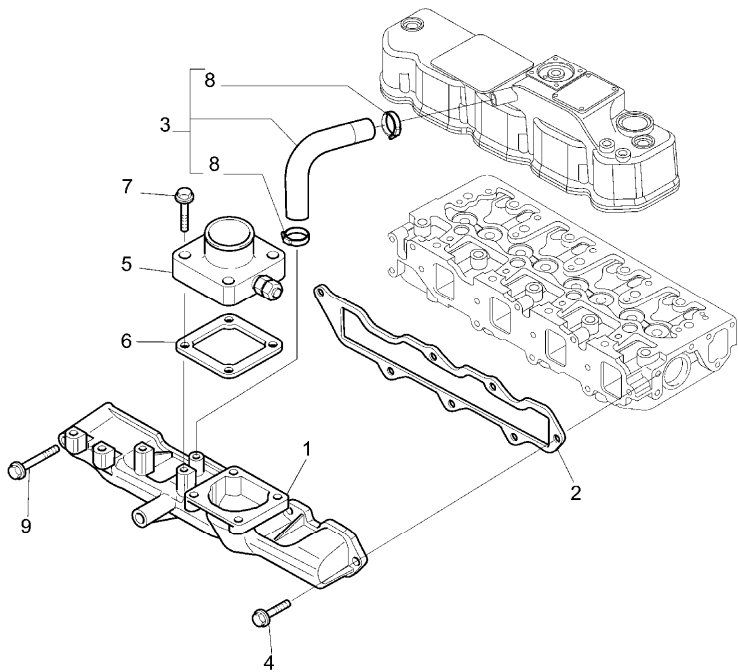

Engine

6400 - 6600 isr-ism-vrm (2011-) - RS43 - 6450 ism-vrm

RS43\00012565.png

A-05
06

A0506

Induction manifold

				Inglese
1	3680217M1			1 Manifold
2	3680218M1	(X)	1.3.6.1	1 Gasket
3	3680215M1			1 Pipe
4	3653859M1		M8x20	6 Bolt
5	3653399M1	●	4216176M1(1)	1 Heater
6	3653467M1			1 Gasket
7	3653861M1			4 Bolt
8	3680216M1			2 Clamp
9	3653868M1		M8x80	1 Bolt
● Replacement				
(X) Qty per tractors sold (aa.bbb.ccc.ddd) (aa) for 1,(bbb) 2-10 (ccc) 11-25 (ddd) 26-50