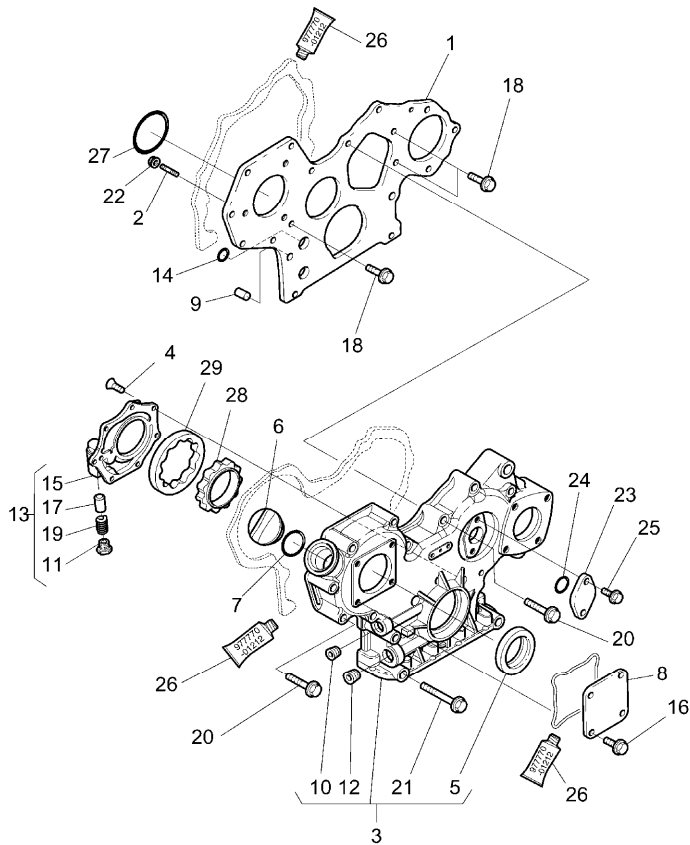

Engine

6400 - 6600 isr-ism-vm (2011-) - RS43 - 6450 ism-vm

RS43\00012555.png

A-05
02

A0502

Cylinder block

		Inglese		
12	3653889M1	!	1	8 Plug
		●	3653889M2(8)	
		T-A	0:75	
13	3653791M1	!	1	1 Bearing
		T-A	31:0	
14	3677943M1	!	1	1 Plug
15	3678014M1	!	1	1 Spacer
	!	This is a component of an assembly		
	●	Replacement		
	(X)	Qty per tractors sold (aa.bbb.ccc.ddd) (aa) for 1,(bbb) 2-10 (ccc) 11-25 (ddd) 26-50		
	T-A	Replacement		
	A	Over-size (0,25mm) part.		
	B	Under-size (0,25mm) part.		

Engine

6400 - 6600 isr-ism-vm (2011-) - RS43 - 6450 ism-vm

RS43\000012930.png

A-05
03

A0503

Distribution cover

				Inglese
23	3653299M1			1 Cover
24	3653841M1			1 O ring
25	3653853M1	M6x16		2 Bolt
26	3653908M1	 3653908M2(1)		1 Gasket
		A		
27	3653310M1			1 O ring
28	3680177M1			1 Rotor
29	3680178M1			1 Rotor
!	This is a component of an assembly			
	Replacement			
(X)	Qty per tractors sold (aa.bbb.ccc.ddd) (aa) for 1,(bbb) 2-10 (ccc) 11-25 (ddd) 26-50			
A	For application, refer to workshop manual			

Engine

6400 - 6600 isr-ism-vm (2011-) - RS43 - 6450 ism-vm

RS43\00040758.png

A-05
04

A0504

Lubricating oil pump and delivery housing

- | | | | |
|----|-----------|---|--------------|
| 1 | 3653378M1 | | |
| 2 | 4221984M1 | | |
| 3 | 3653872M1 | | |
| 4 | 3685498M1 | | |
| 5 | 3685499M1 | | |
| 6 | 3653253M1 | ! | 5 |
| 8 | 3653811M1 | ! | 5 |
| 9 | 3686501M1 | | |
| 10 | 3653860M1 | | |
| 11 | 3653864M1 | | |
| 12 | 3653351M1 | | |
| 13 | 3653352M1 | | |
| 14 | 3653378M1 | | |
| 15 | 3653379M1 | ● | 4206673M1(1) |
| 17 | 3653787M1 | ! | 15 |
| | | ● | 3653787M2(1) |
| 18 | 3653772M1 | | |