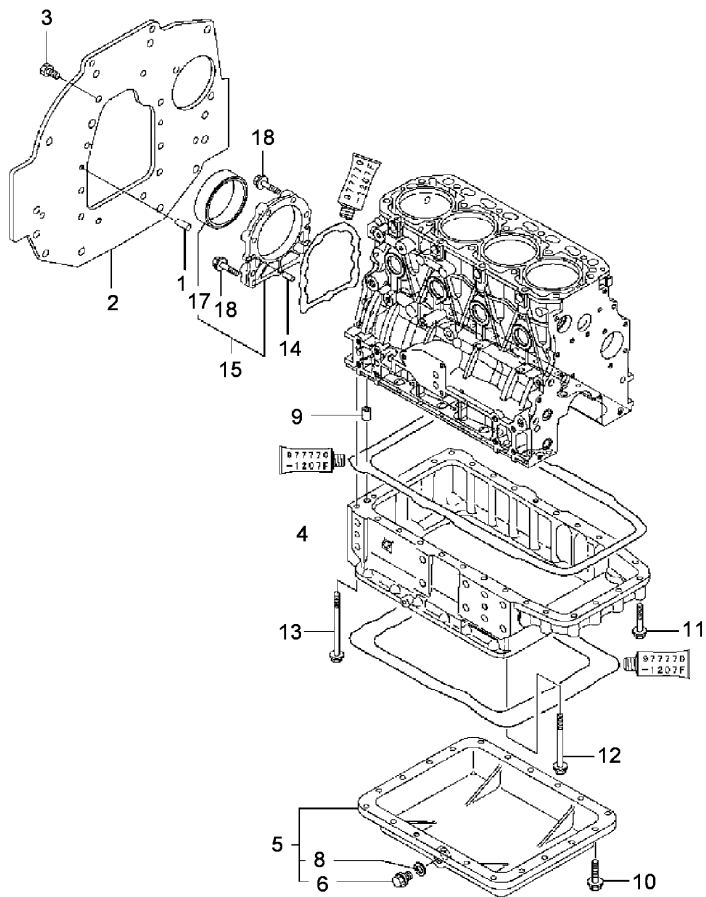

Engine

6400 - 6600 isr-ism-vm (2011-) - RS43 - 6450 ism-vm

RS43\00012555.png

A-05
02

A0502

Cylinder block

		Inglese		
12	3653889M1	!	1	8 Plug
		●	3653889M2(8)	
		T-A	0:75	
13	3653791M1	!	1	1 Bearing
		T-A	31:0	
14	3677943M1	!	1	1 Plug
15	3678014M1	!	1	1 Spacer
	!	This is a component of an assembly		
	●	Replacement		
	(X)	Qty per tractors sold (aa.bbb.ccc.ddd) (aa) for 1,(bbb) 2-10 (ccc) 11-25 (ddd) 26-50		
	T-A	Replacement		
	A	Over-size (0,25mm) part.		
	B	Under-size (0,25mm) part.		

Engine

6400 - 6600 isr-ism-vm (2011-) - RS43 - 6450 ism-vm

RS43\000012930.png

A-05
03

A0503

Distribution cover

				Inglese
23	3653299M1			1 Cover
24	3653841M1			1 O ring
25	3653853M1	M6x16		2 Bolt
26	3653908M1	 3653908M2(1)		1 Gasket
		A		
27	3653310M1			1 O ring
28	3680177M1			1 Rotor
29	3680178M1			1 Rotor
!	This is a component of an assembly			
	Replacement			
(X)	Qty per tractors sold (aa.bbb.ccc.ddd) (aa) for 1,(bbb) 2-10 (ccc) 11-25 (ddd) 26-50			
A	For application, refer to workshop manual			

Engine

6400 - 6600 isr-ism-vm (2011-) - RS43 - 6450 ism-vm

RS43\00040758.png

A-05
04

A0504

Lubricating oil pump and delivery housing

- | | | | |
|----|-----------|---|--------------|
| 1 | 3653378M1 | | |
| 2 | 4221984M1 | | |
| 3 | 3653872M1 | | |
| 4 | 3685498M1 | | |
| 5 | 3685499M1 | | |
| 6 | 3653253M1 | ! | 5 |
| 8 | 3653811M1 | ! | 5 |
| 9 | 3686501M1 | | |
| 10 | 3653860M1 | | |
| 11 | 3653864M1 | | |
| 12 | 3653351M1 | | |
| 13 | 3653352M1 | | |
| 14 | 3653378M1 | | |
| 15 | 3653379M1 | ● | 4206673M1(1) |
| 17 | 3653787M1 | ! | 15 |
| | | ● | 3653787M2(1) |
| 18 | 3653772M1 | | |