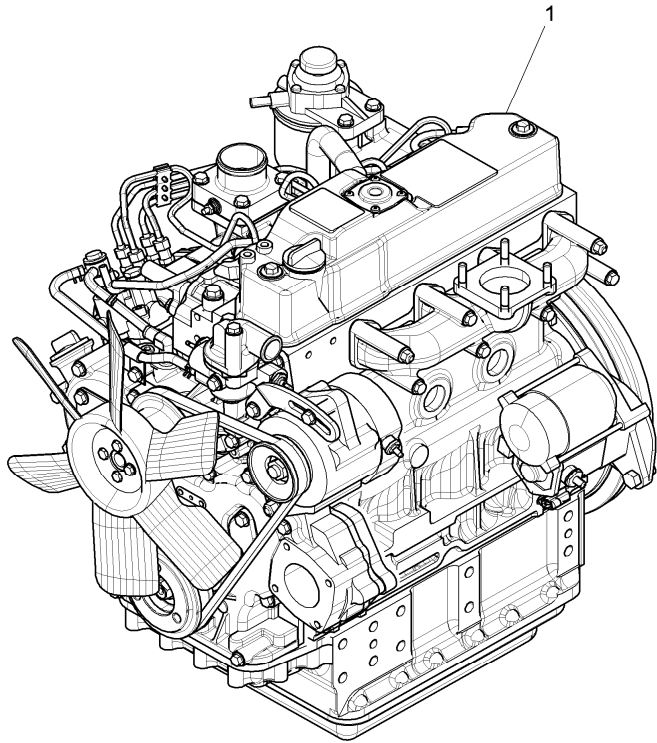

Yanmar 4tnv88

1 Engine

Engine

6400 - 6600 isr-ism-vm (2011-) - RS43 - 6450 ism-vm

RS43\00012555.png

A-05
02

A0502

Cylinder block