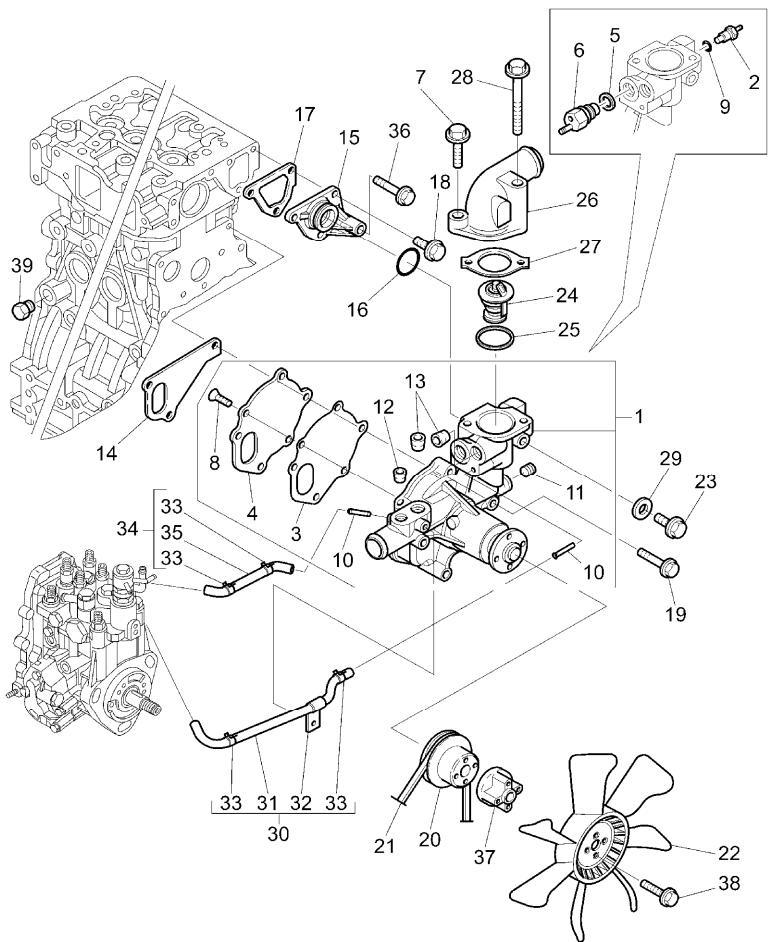

Inglese

1	Pump
1	Bulb
1	Gasket
1	Disc
1	Gasket
1	Switch, indirect
1	Bolt
3	Screw
1	Gasket
2	Union
1	Plug
1	Plug
2	Plug
1	Gasket
1	Gasket
1	Ring
1	Gasket
3	Bolt
3	Bolt
1	Pulley
1	Belt
1	Fan
1	Bolt
1	Thermostat

Engine

6400 - 6600 isr-ism-vm (2011-) - RS43 - 6450 ism-vm

RS43\00012562.png

A-05 12

A0512

Water pump, thermostat and heat exchanger

		Inglese
25	3653463M1	1 Gasket
26	3678009M1	1 Cover
27	3653795M1	1 Gasket
28	3679984M1	1 Bolt
29	3653822M1	1 Gasket
30	3678018M1	1 Pipe
31	3678020M1	! 30 1 Pipe
32	3677984M1	! 30 1 Clamp
33	3678010M1	! 30 4 Clamp
34	3678019M1	1 Pipe
35	3678021M1	1 Pipe
36	4218102M1	1 Bolt
37	3653801M1	1 Spacer
38	3680228M1	M6x45 4 Bolt
39	3653797M1	1 Plug
!	This is a component of an assembly	
◄►	Length	
●	Replacement	
(X)	Qty per tractors sold (aa.bbb.ccc.ddd) (aa) for 1,(bbb) 2-10 (ccc) 11-25 (ddd) 26-50	