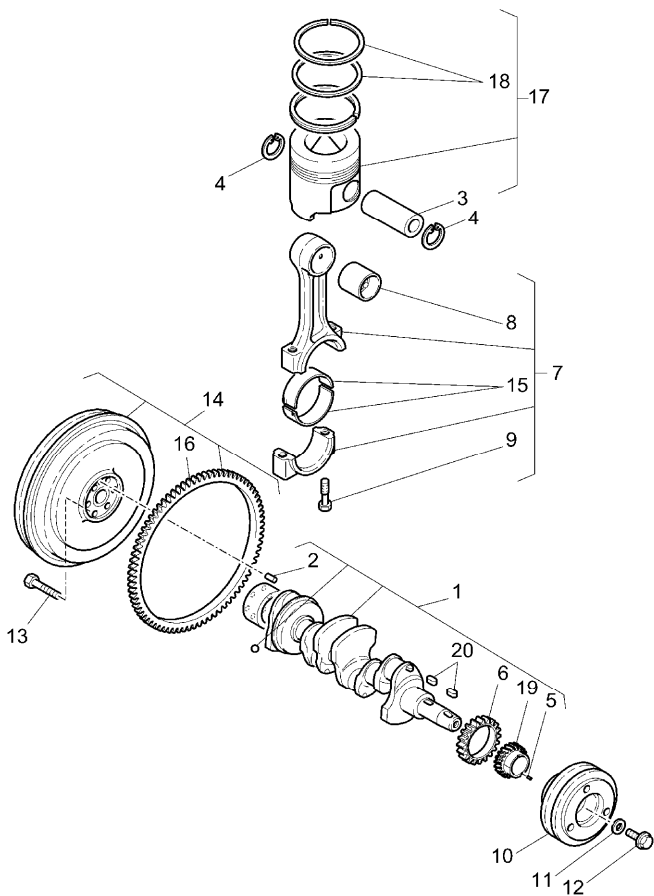

RS43\00012556.png

A-05
09

A0509

Crankshaft, pistons and connecting rods

Inglese

19 3677974M1 ! 1 1 Gear

● 4206674M1(1)

20 3653820M1 ! 1 2 Key