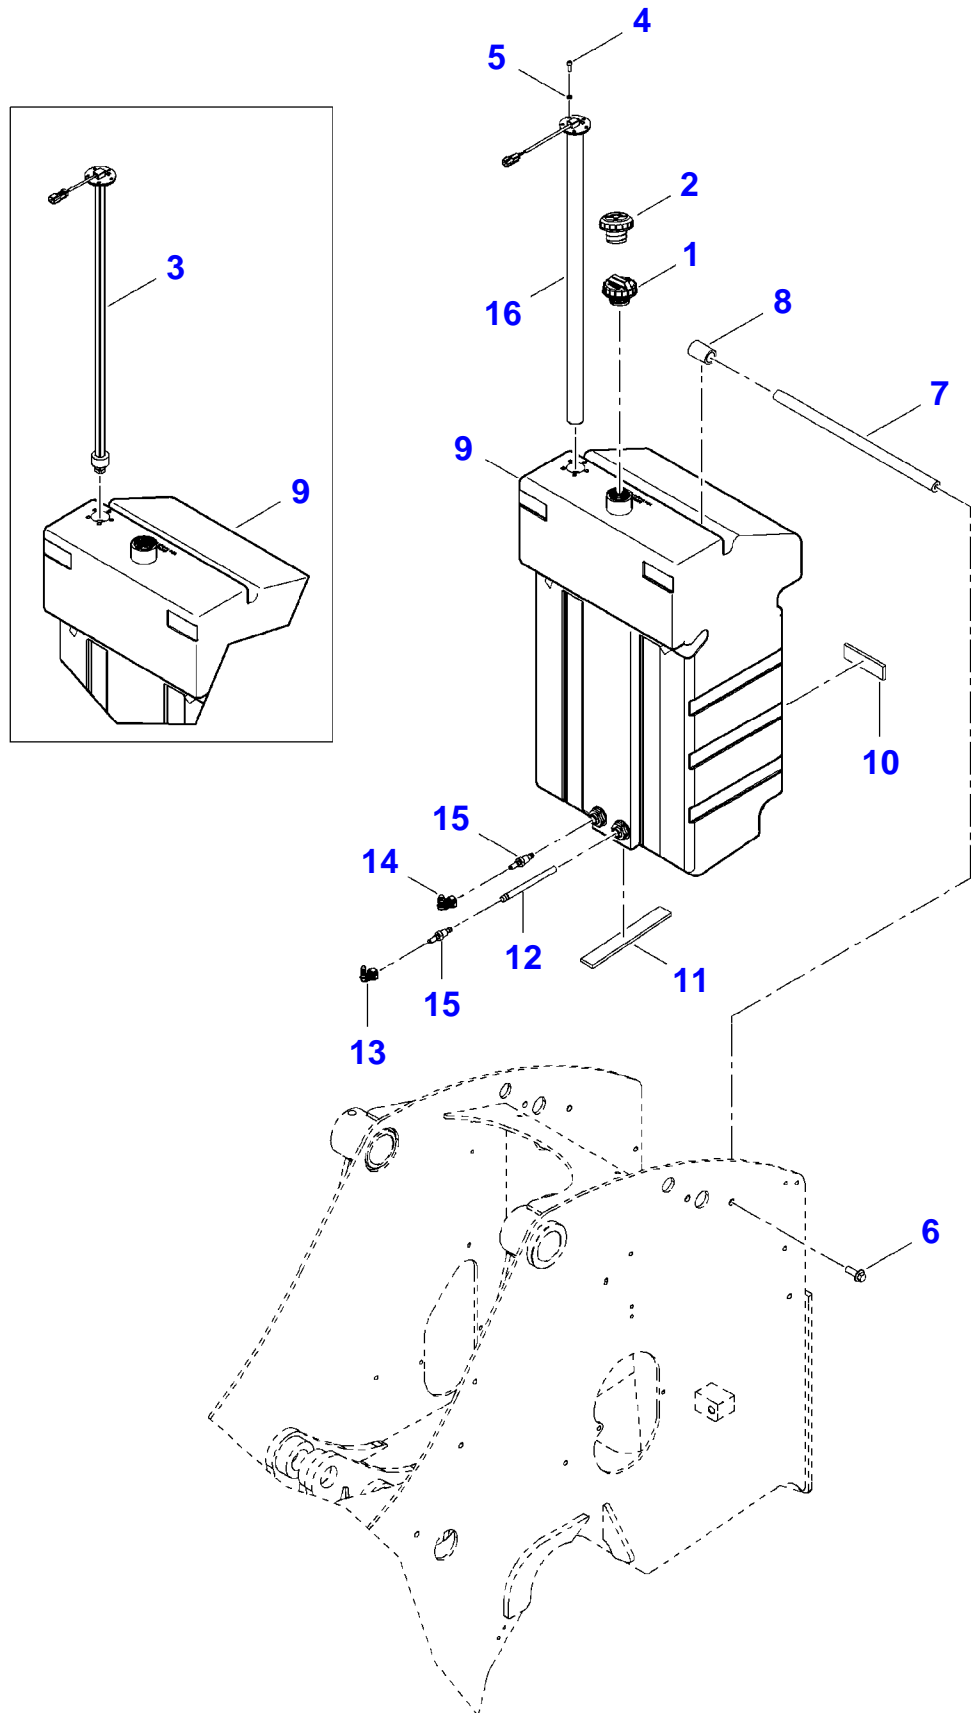

ENGINE

Item	Part Number	Qty	Description Comments
1	4241375M1	3	TIE
2	4241866M1	1	STRAP
3	3971322M1	1	PREFILTER
	3974392M1	1	FILTER
	4226223M1	1	BOWL
	4240754M1	1	PLUG
4	3970690M1	2	FITTING
5	3970691M1	1	FITTING
6	3970692M1	1	FITTING
7	NS	1	NON-SERVICEABLE PART HOSE ORDER ITEM 19 L=645 MM(25,39")
8	NS	1	NON-SERVICEABLE PART HOSE ORDER ITEM 19 L=2920 MM(114,96")
9	NS	1	NON-SERVICEABLE PART HOSE ORDER ITEM 20 L=3160 MM(124,41")
10	3975983M1	1	SCREW
11	3971671M1	1	WASHER
12	3970384M1	2	HEXAGON FLANGE BOLT
13	3970400M1	1	HEXAGON FLANGE BOLT
14	4240164M1	3	CLAMP
15	3973101M1	2	CLAMP
16	3971087M1	1	NUT
17	3971093M1	2	NUT
18	3970545M1	4	CLAMP
19	3976210M1	X	HOSE ORDER PER FOOT (1FT = 30.47 CM)
20	3973112M1	X	FUEL HOSE ORDER PER FOOT (1FT = 30.47 CM)
21		1	SUPPORT SEE PAGE 02-0001 LOW CAB HEIGHT
		1	SUPPORT SEE PAGE 02-0002 STANDARD
22		1	FUEL TANK SEE PAGE 01-0006
23		1	ENGINE SEE PAGE 01-0003

TH.6030 ST3A TELESCOPIC HANDLER (B3GD14000-999 / B3GE14000-999 /
B3GF14000-999 / B3GG14000-999)
17203012-6-A