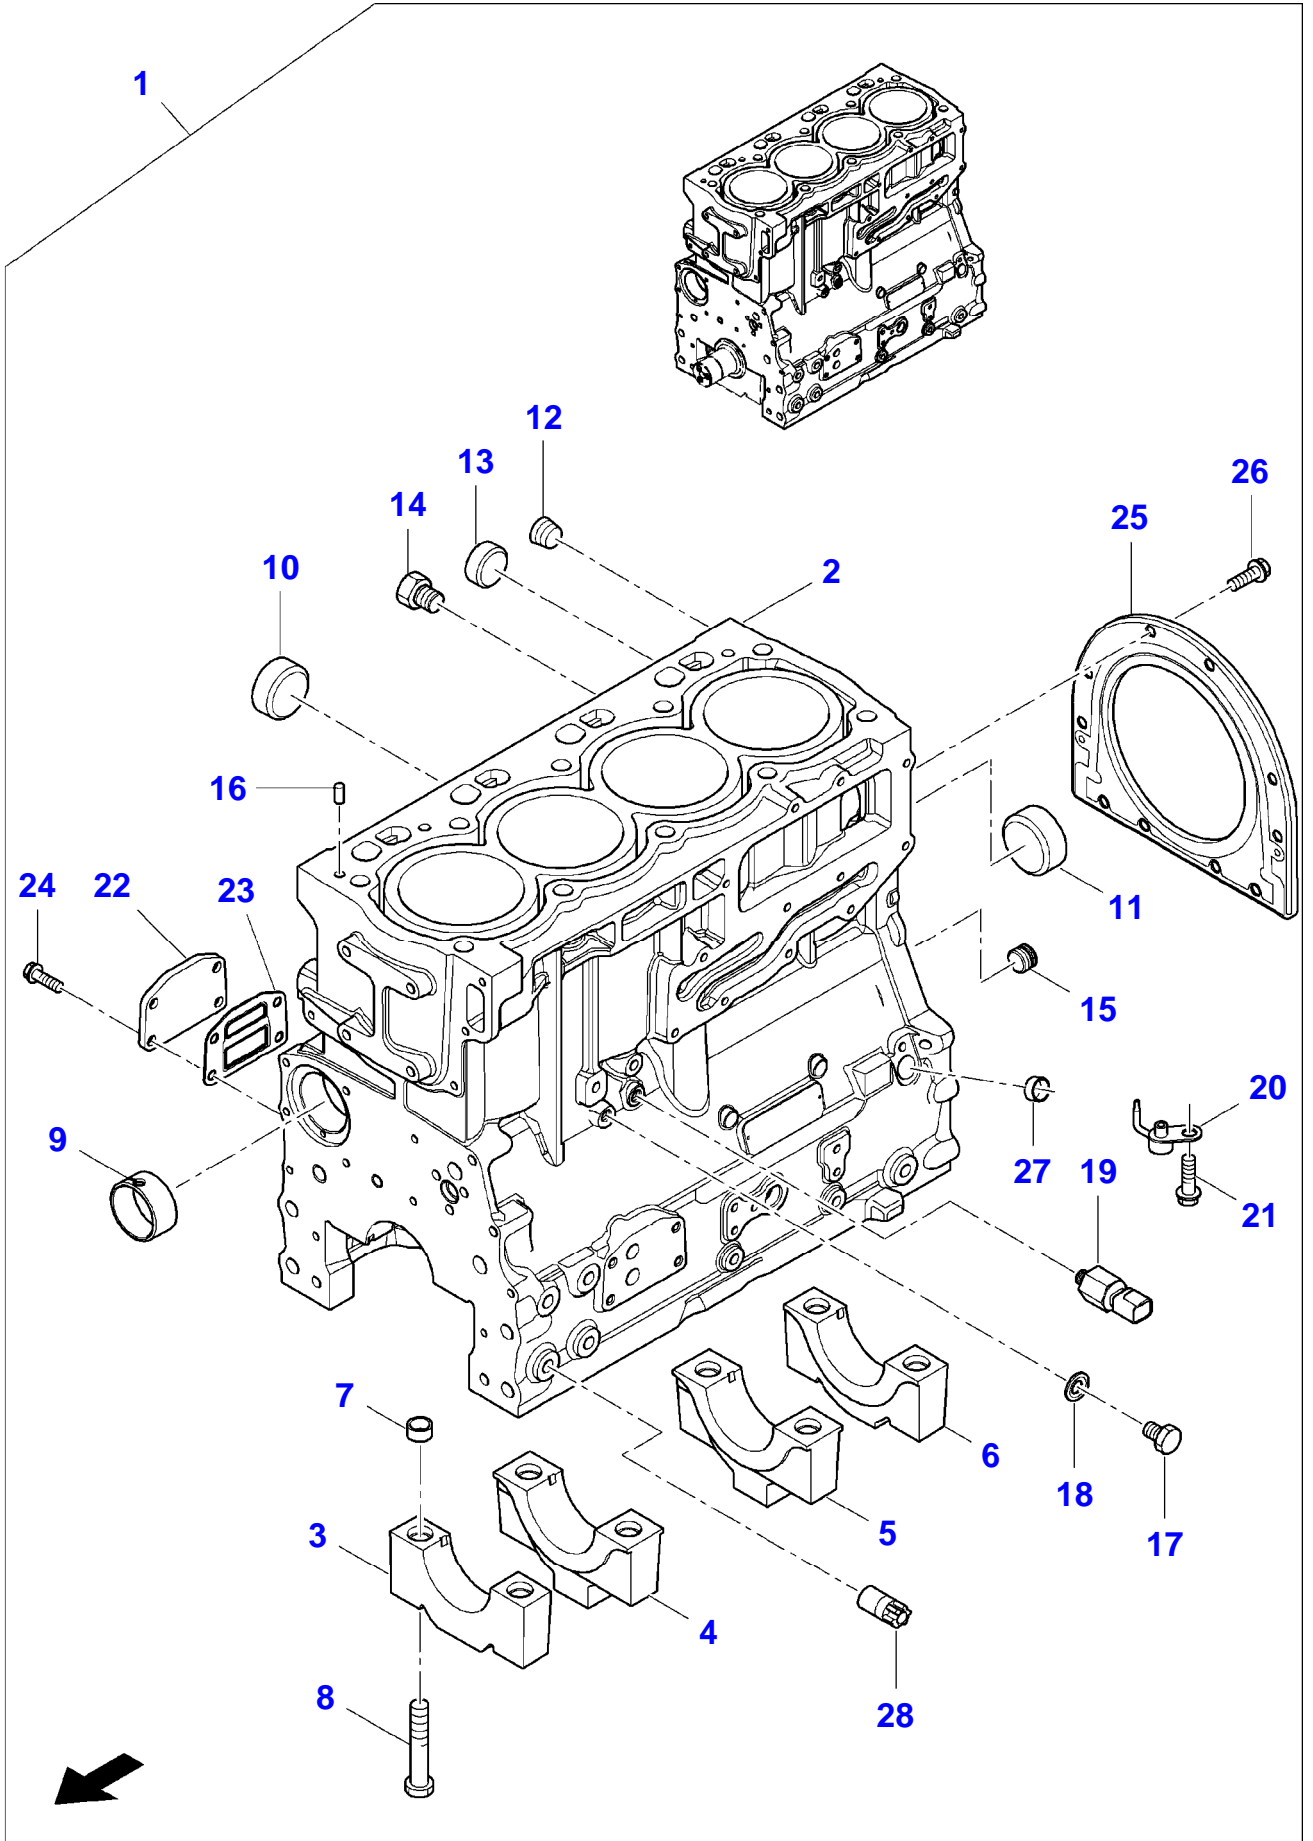

GEARCASE

Item	Part Number	Qty	Description Comments	Technical Specification
1	4227041M1	1	TIMING GEAR CASE	
2	4238458M1	1	JOINT	
3	4226213M1	1	OIL SEAL	
4	4238212M1	6	HEXAGON FLANGE BOLT	
5	4238207M1	2	HEXAGON FLANGE BOLT	
6	3972621M1	4	SCREW	
7	4236805M1	1	PLUG	
8	4238462M1	1	DISTRIBUTOR GEAR INCLUDES ITEM 9	
9	NS	1	NON-SERVICEABLE PART BUSHING (8) ORDER ITEM 8	
10	4226761M1	1	HUB	
11	4238482M1	1	PLATE	
12	3972627M1	3	SCREW	
13	4236827M1	1	PINION	
14	747557M1	1	WASHER	
15	1476145X1	1	DOWEL	
16	4236824M1	1	WASHER	
17	1476280X1	1	HEXAGON FLANGE BOLT	M12 X 45
18	4225537M1	1	TIMINGGEAR COVER INCLUDES ITEM 19	
19	4225272M1	1	JOINT (18)	
20	4237893M1	9	SCREW	
21	3972637M1	5	SCREW	
22	3972628M1	1	SCREW	
23	4226786M1	1	PLATE INCLUDES ITEM 24	
24	4227069M1	1	O RING (23)	
25	3972636M1	5	SCREW	
26	3972628M1	1	SCREW	

TH.6030 ST3A TELESCOPIC HANDLER (B3GD14000-999 / B3GE14000-999 /
B3GF14000-999 / B3GG14000-999)
9553822-F6-1

9553822-F6-1