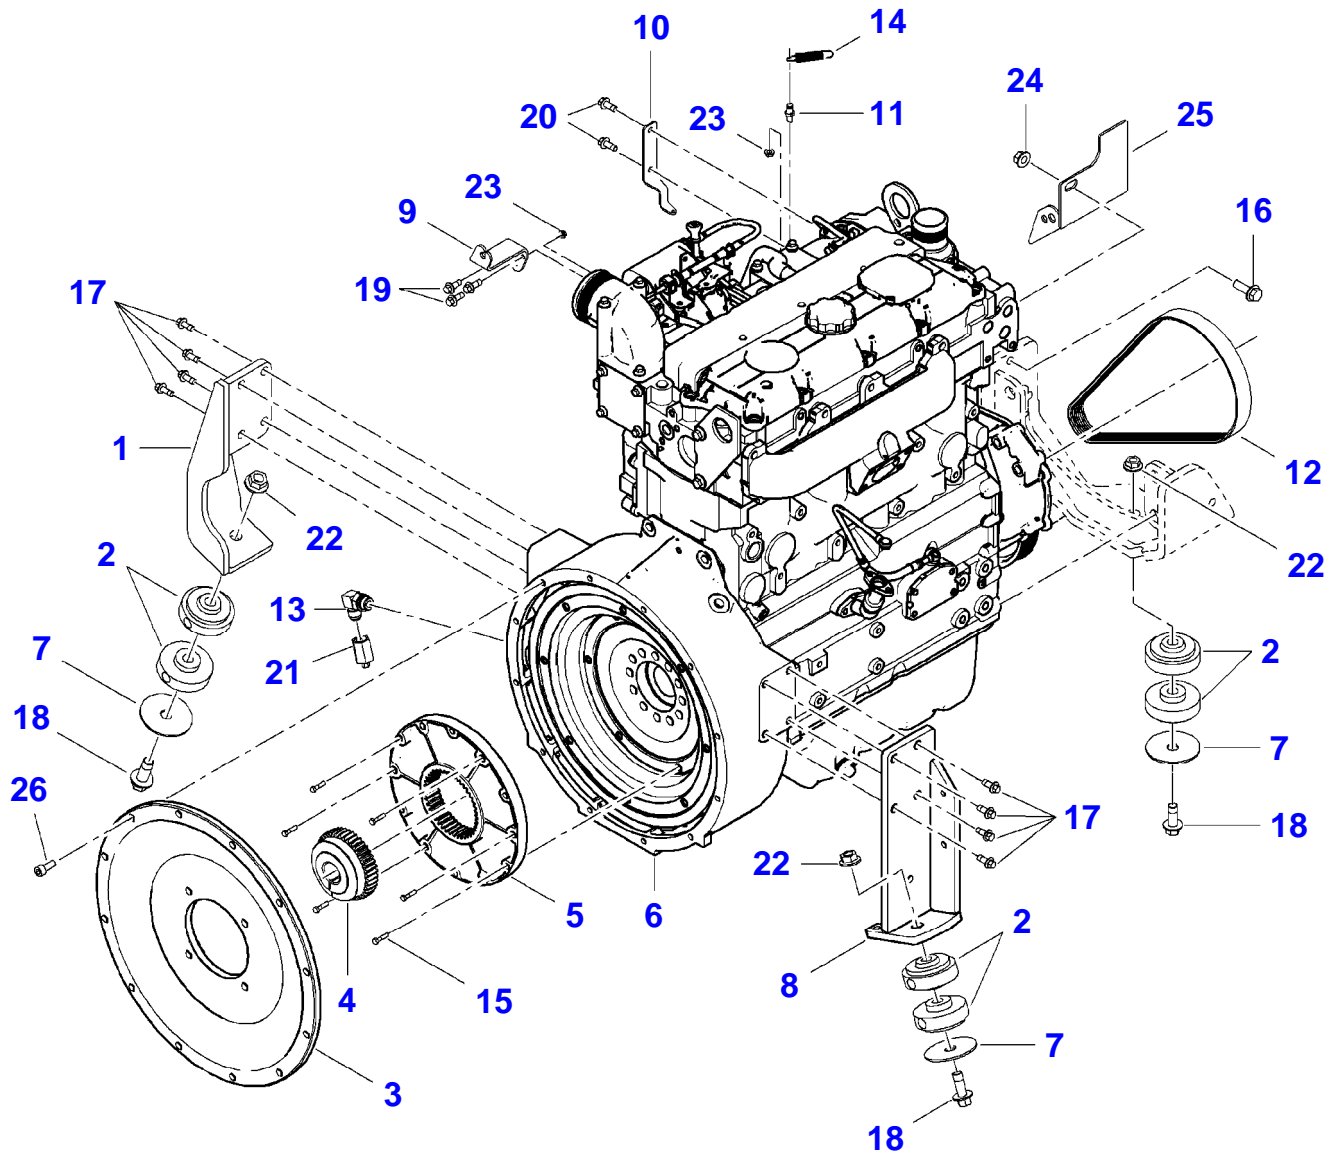

Item	Part Number	Qty	Description Comments
1	3970676M1	1	EXCHANGER
2	3971492M1	1	SHROUD (1)
3	3970810M1	1	GUARD (A)
4	3970686M1	1	FITTING (A)
5	3971419M1	6	SCREW (A)
6	3971420M1	4	SCREW (A)
7	3970601M1	1	COOLER (A)

TH.6030 ST3A TELESCOPIC HANDLER (B3GD14000-999 / B3GE14000-999 /
B3GF14000-999 / B3GG14000-999)
9590447-6-B