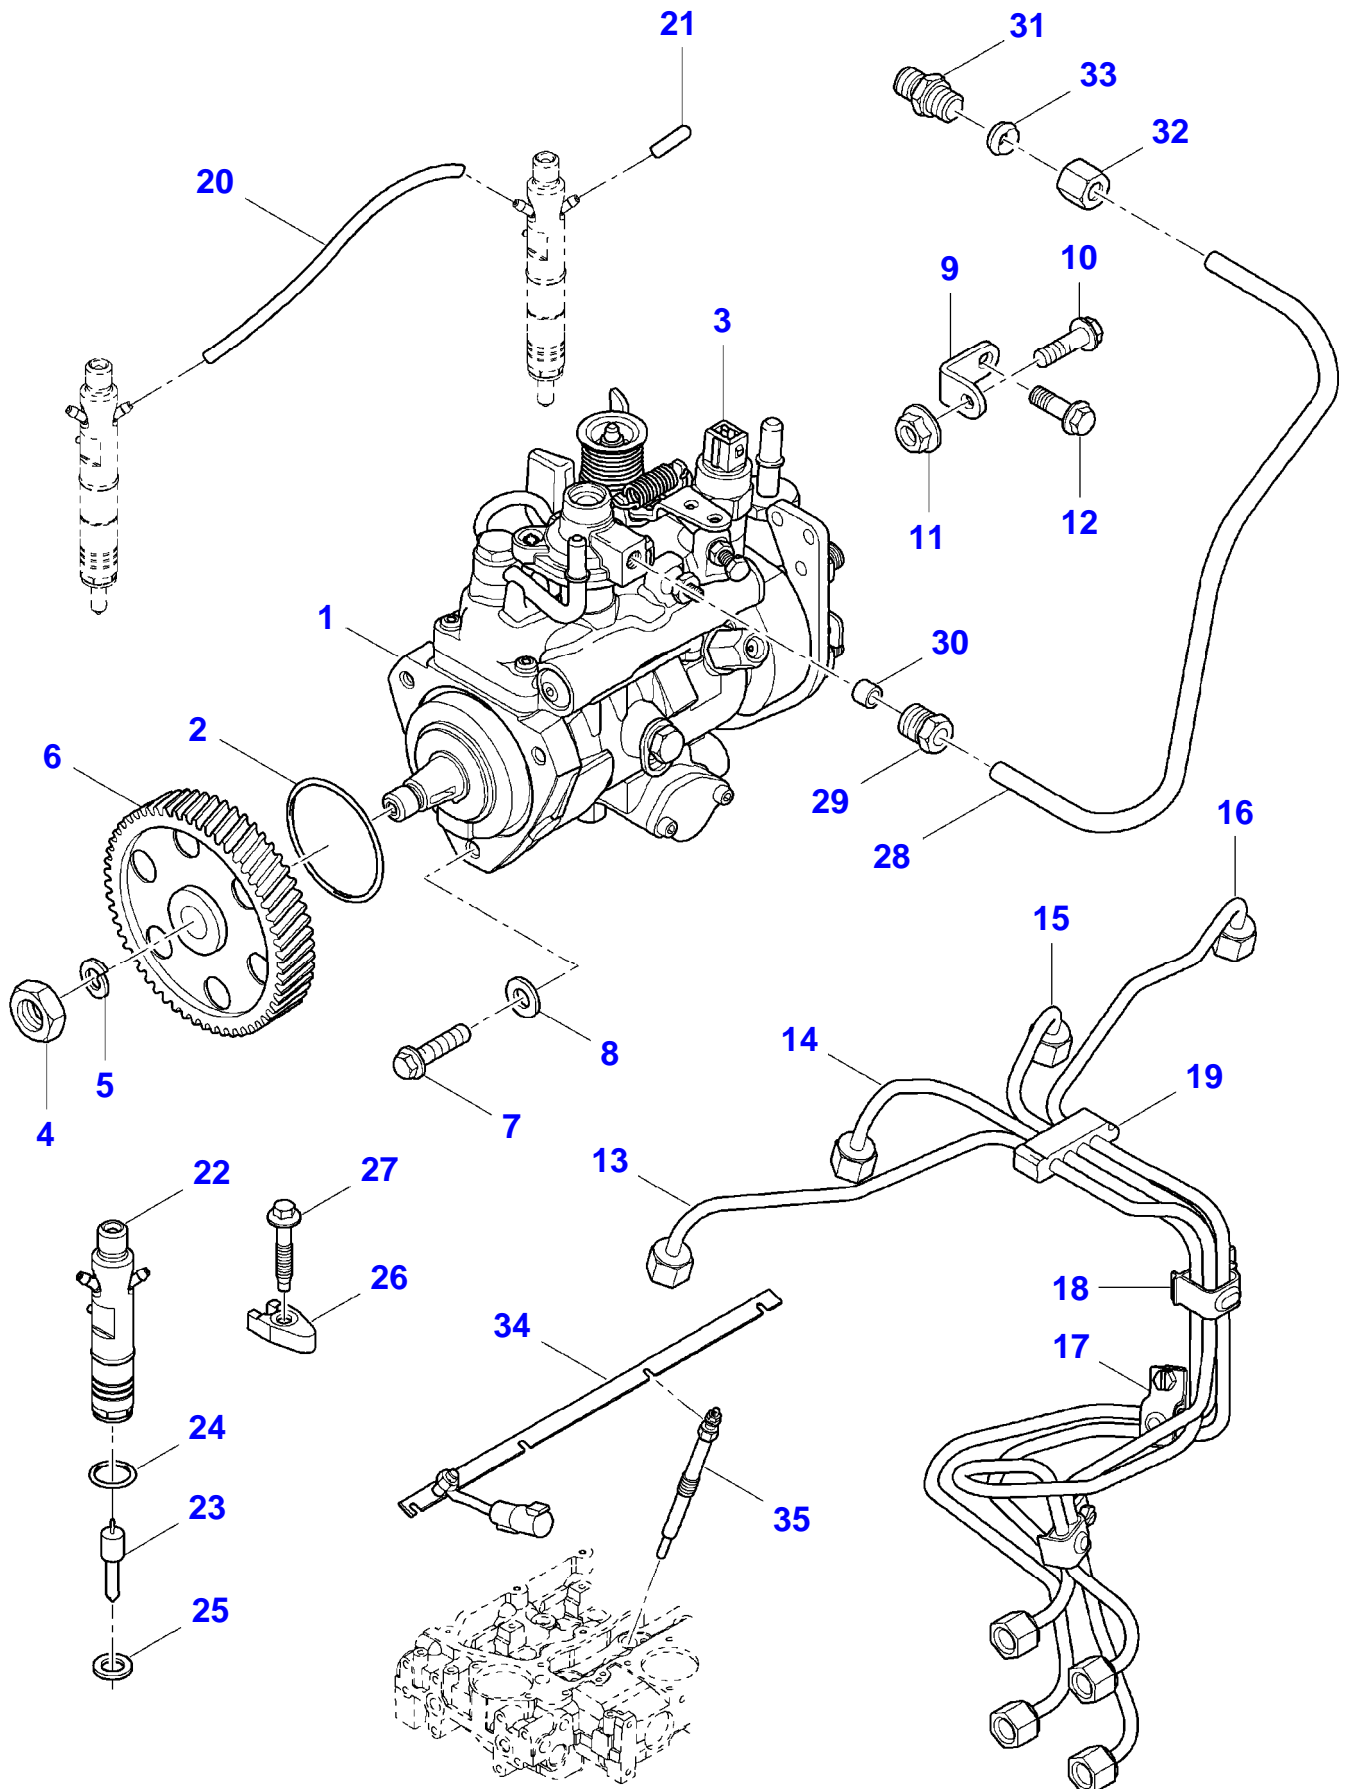

Item	Part Number	Qty	Description Comments
1	4238028M1	1	FUEL PUMP INCLUDES ITEMS 2-7
2	NS	1	NON-SERVICEABLE PART PUMP (1) ORDER ITEM 1
3	4238450M1	1	PLUG (1)
4	4236816M1	1	FILTER ELEMENT (4) INCLUDES ITEM 5
5	NS	1	NON-SERVICEABLE PART O RING (4) ORDER ITEM 4
6	4238436M1	1	BOWL (1)
7	4236811M1	1	TUBE (1)
8	4238465M1	1	KIT, MOUNTING INCLUDES ITEMS 9-12
9	NS	6	NON-SERVICEABLE PART MOUNTING (8) ORDER ITEM 8
10	NS	3	NON-SERVICEABLE PART SPACER (8) ORDER ITEM 8
11	4238490M1	3	SCREW (8)
12	4236774M1	3	WASHER (8)
13	4236895M1	1	ELBOW
14	4238476M1	1	PIPE INCLUDES ITEM 15
15	4238444M1	1	CLIP (14)
16	4238027M1	1	CONNECTION
17	4238447M1	1	CONNECTOR
18	4236794M1	1	O RING
19	4236801M1	1	COLLAR
20	4238477M1	1	CLIP
21	4238478M1	1	CLIP
22	4238483M1	1	PLUG
23	4238438M1	1	BRACKET

TH.6030 ST3A TELESCOPIC HANDLER (B3GD14000-999 / B3GE14000-999 /
B3GF14000-999 / B3GG14000-999)
9594297-F6-1