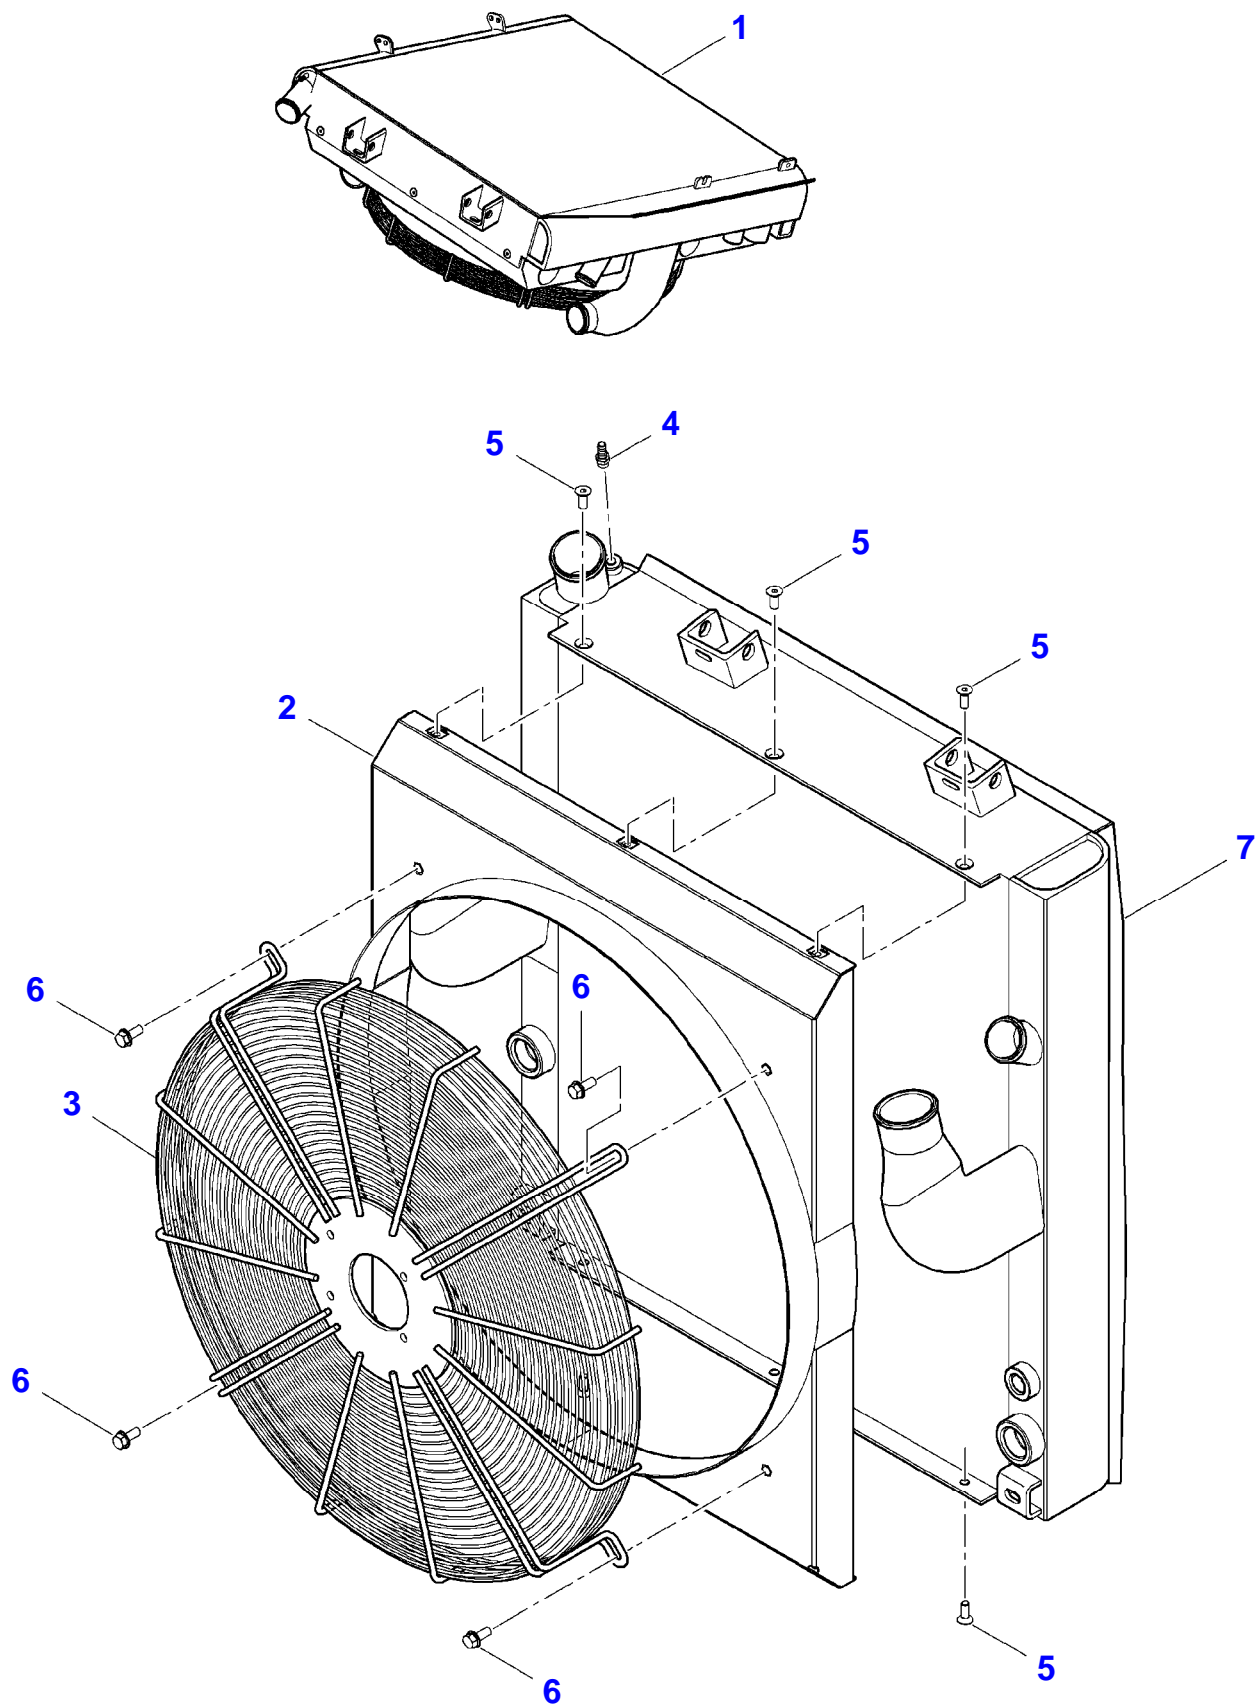

COOLING SYSTEM

Item	Part Number	Qty	Description Comments
1	4238208M1	3	CABLE TIE
2	3970087M1	1	CAP
3	3971591M1	1	TANK
4	3970676M1	1	EXCHANGER
5	3970780M1	1	GASKET
6	3970781M1	1	GASKET
7	NS	1	NON-SERVICEABLE PART ORDER ITEM 40 HOSE L= 950MM (37.40")
8	3970843M1	1	HOLDER
9	NS	1	NON-SERVICEABLE PART ORDER ITEM 42 HOSE L= 1270MM (50")
10	3970678M1	1	FAN
11	3970845M1	1	HOLDER
12	3970784M1	4	GASKET
13	3972740M1	1	HOSE
14	3973660M1	1	HOSE
15	3973651M1	1	PIPE
16	3970984M1	1	HOSE
17	3970982M1	1	HOSE
18	3970985M1	1	HOSE
19	3971074M1	1	MOUNTING
20	NS	1	NON-SERVICEABLE PART ORDER ITEM 41 GASKET L= 1392MM (54.8")
21	3970444M1	2	BOLT
22	3970381M1	2	BOLT
23	3970383M1	1	HEXAGON FLANGE BOLT
24	3970400M1	5	HEXAGON FLANGE BOLT
25	4241138M1	1	CLAMP
26	3970533M1	1	CLAMP
27	3970535M1	1	CLAMP REPAIRS AND REPLACES 3970534M1
28	3970536M1	1	CLAMP
29	3970538M1	3	CLAMP
30	3970539M1	1	CLAMP
31	3971087M1	2	NUT
32	3971093M1	3	NUT
33	3971096M1	5	NUT
34	4240165M1	2	CLAMP
35	3970546M1	2	CLAMP
36	3973585M1	1	CLAMP REPAIRS AND REPLACES 3970547M1
37	3970548M1	2	CLAMP
38	3971728M1	1	DECAL (2)
39	3971664M1	1	WASHER
40	3970881M1	X	HOSE ORDER PER FOOT (1FT = 30.47 CM)
41	3970779M1	X	GASKET ORDER PER FOOT (1FT = 30.47 CM)
42	3970882M1	X	HOSE ORDER PER FOOT (1FT = 30.47 CM)

TH.6030 ST3A TELESCOPIC HANDLER (B3GD14000-999 / B3GE14000-999 /
B3GF14000-999 / B3GG14000-999)
9590194-F6-1