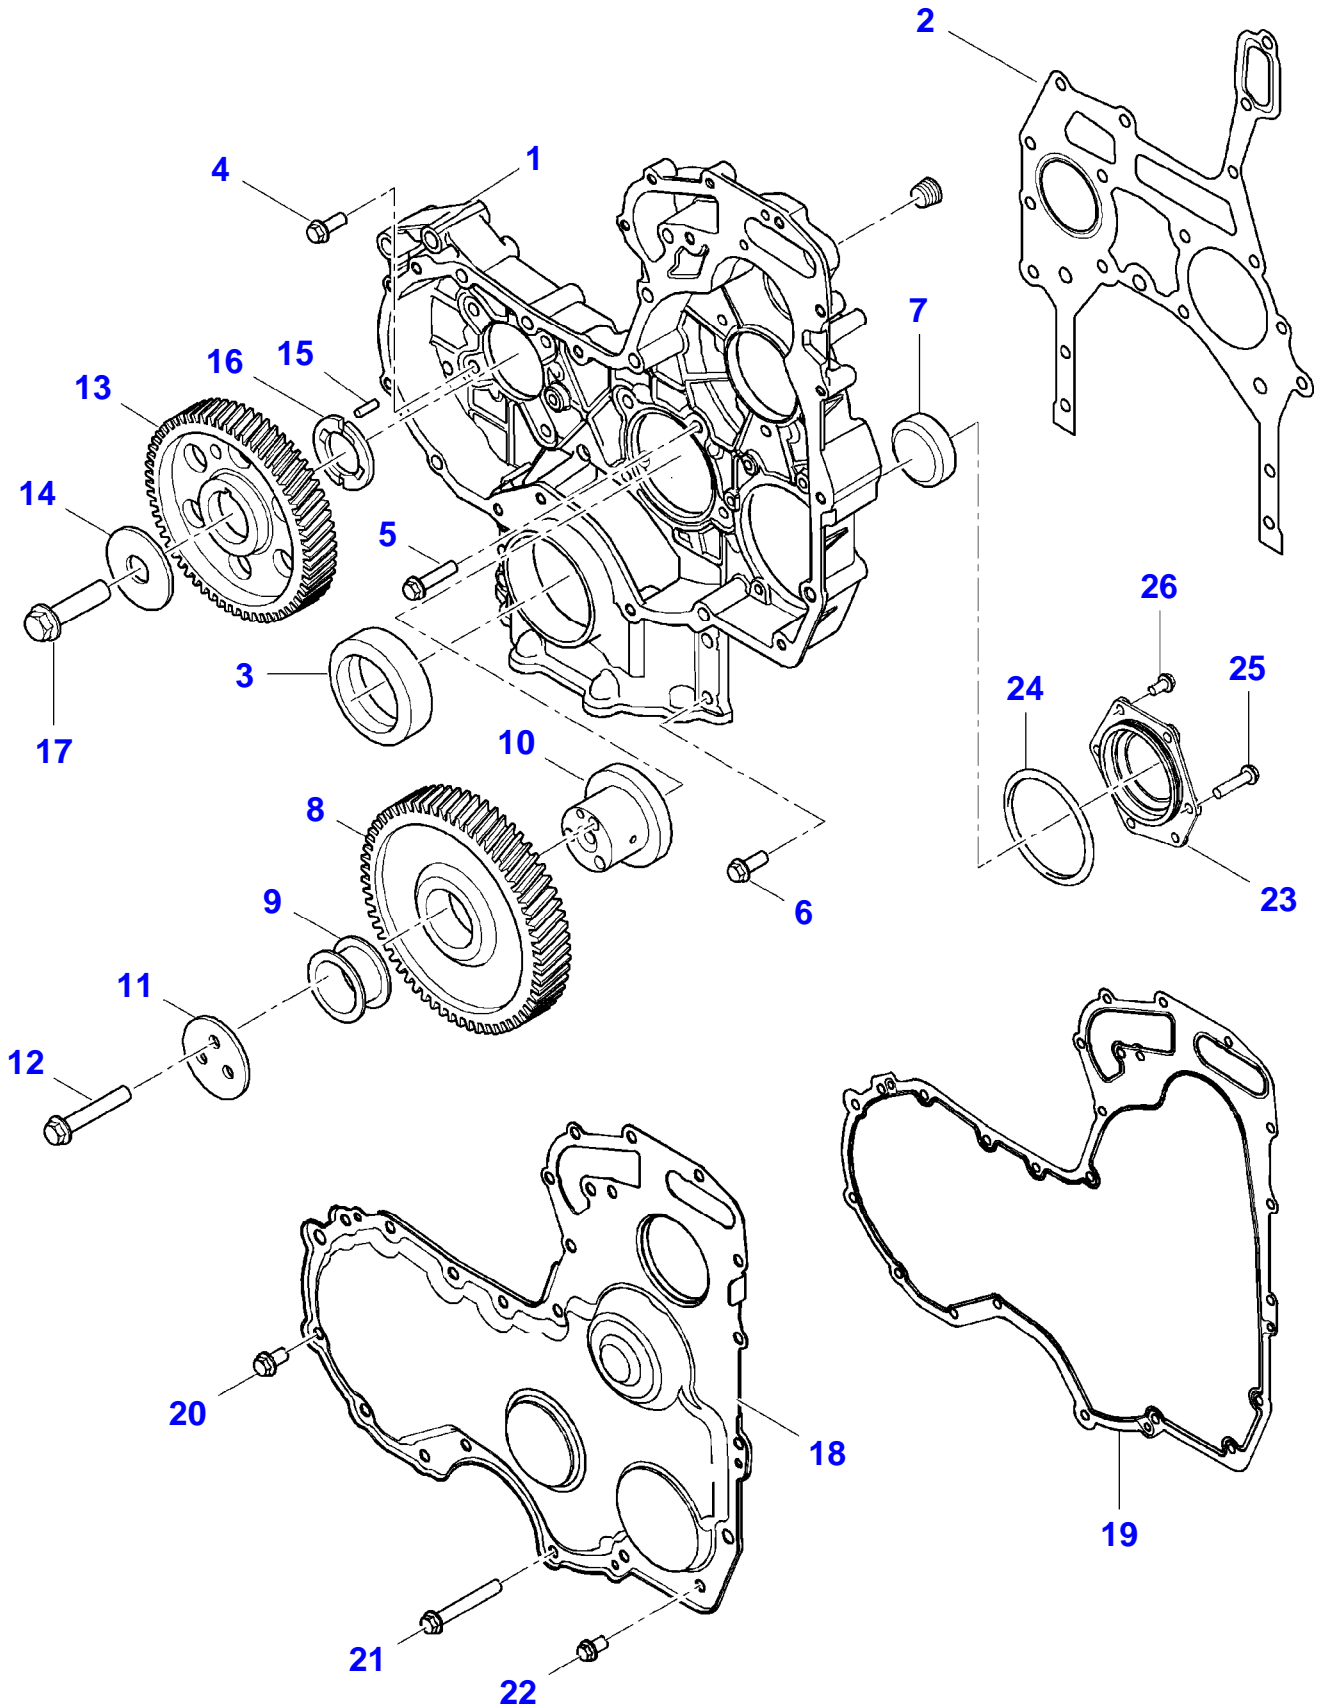

FUEL INJECTION PUMP

Item	Part Number	Qty	Description Comments	Technical Specification
1	4238454M1	1	INJECTION PUMP	
2	4222834M1	1	O RING (1)	
3	4224321M1	1	SOLENOID 12V (1)	12V
4	4236961M1	1	SCREW (1)	
5	4236960M1	1	WASHER (1)	
6	4236826M1	1	PINION	
7	3972626M1	3	SCREW	
8	4236788M1	3	WASHER	
9	4236872M1	1	BRACKET	
10	4238212M1	1	HEXAGON FLANGE BOLT	
11	3972624M1	1	NUT	
12	3972628M1	1	SCREW	
13	4236858M1	1	TUBE	
14	4236859M1	1	TUBE	
15	4236860M1	1	TUBE	
16	4236861M1	1	TUBE	
17	4238445M1	2	CLIP	
18	4238446M1	1	CLIP	
19	3641778M1	1	CLIP	
20	4236813M1	3	HOSE	
21	4236939M1	1	PLUG	
22	4238463M1	4	ATOMIZER INCLUDES ITEMS 23-25	
23	NS	4	NON-SERVICEABLE PART NOZZLE (22) ORDER ITEM 22	
24	4238492M1	4	SEAL (22)	
25	3641568M1	4	FLAT WASHER (22)	
26	4236893M1	4	COLLAR	
27	4236785M1	4	BOLT	
28	4238470M1	1	PIPE INCLUDES ITEMS 29-30	
29	NS	1	NON-SERVICEABLE PART NUT (28) ORDER ITEM 28	
30	376524X1	1	OLIVE (28)	
31	4236771M1	1	COLLAR (28)	
32	4238383M1	1	NUT	
33	827276M1	1	OLIVE	
34	4238434M1	1	BAR	
35	4236817M1	4	SPARK PLUG	

TH.6030 ST3A TELESCOPIC HANDLER (B3GD14000-999 / B3GE14000-999 /
B3GF14000-999 / B3GG14000-999)
9594391-F6-1