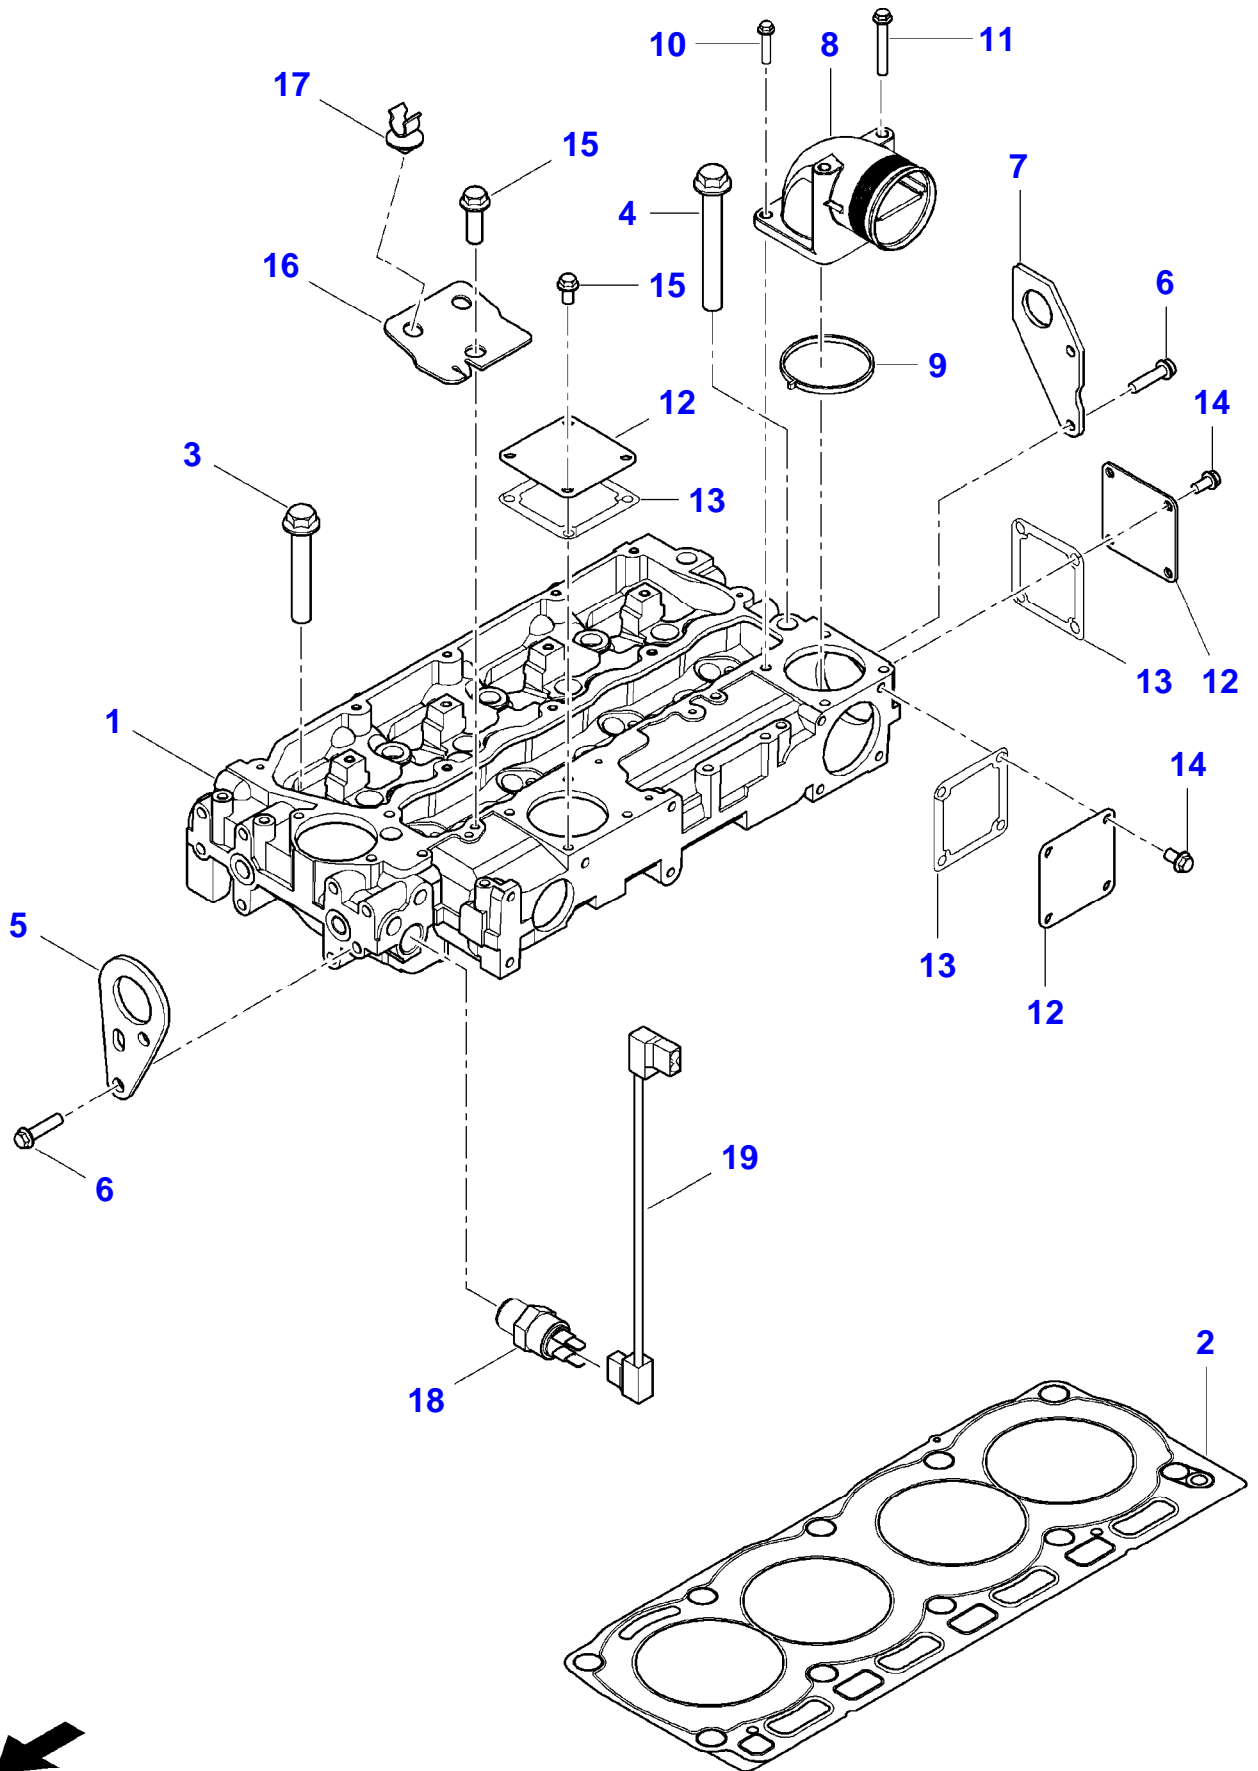

CYLINDER BLOCK

Item	Part Number	Qty	Description Comments
1	4227134M91	1	KIT,CYL.BLOCK
2	NS	1	NON-SERVICEABLE PART CYLINDER ORDER ITEM 1 (1)
3	NS	2	NON-SERVICEABLE PART BEARING CAP ORDER ITEM 1 (1)
4	NS	1	NON-SERVICEABLE PART BEARING CAP ORDER ITEM 1 (1)
5	NS	1	NON-SERVICEABLE PART BEARING CAP ORDER ITEM 1 (1)
6	NS	1	NON-SERVICEABLE PART BEARING CAP ORDER ITEM 1 (1)
7	733072M1	8	THIMBLE (1)
8	1476108X1	8	HEX CAP SCREW (1)
9	3972545M1	1	BUSH (1)
10	4236844M1	2	PLUG (1)
11	4236845M1	1	PLUG (1)
12	733067M1	1	PLUG (1)
13	731354M1	1	PLUG (1)
14	4224866M1	2	PLUG (1)
15	4236836M1	1	PLUG (1)
16	4235177M1	2	CENTRALISER (1)
17	3972633M1	1	SCREW (1)
18	4238505M1	1	WASHER (1)
19	4226674M1	1	OIL PRESSURE SENSOR (1)
20	4226139M1	4	JET (1)
21	4236957M1	4	BOLT (1)
22	4236870M1	1	PLATE (1)
23	4236888M1	1	GASKET (1)
24	3972631M1	4	SCREW (1)
25	4224762M1	1	HOUSING
26	4236949M1	10	BOLT
27	4236804M1	1	PLUG
28	WR127586	4	PLUG

TH.6030 ST3A TELESCOPIC HANDLER (B3GD14000-999 / B3GE14000-999 /
B3GF14000-999 / B3GG14000-999)
9581777-F6-1