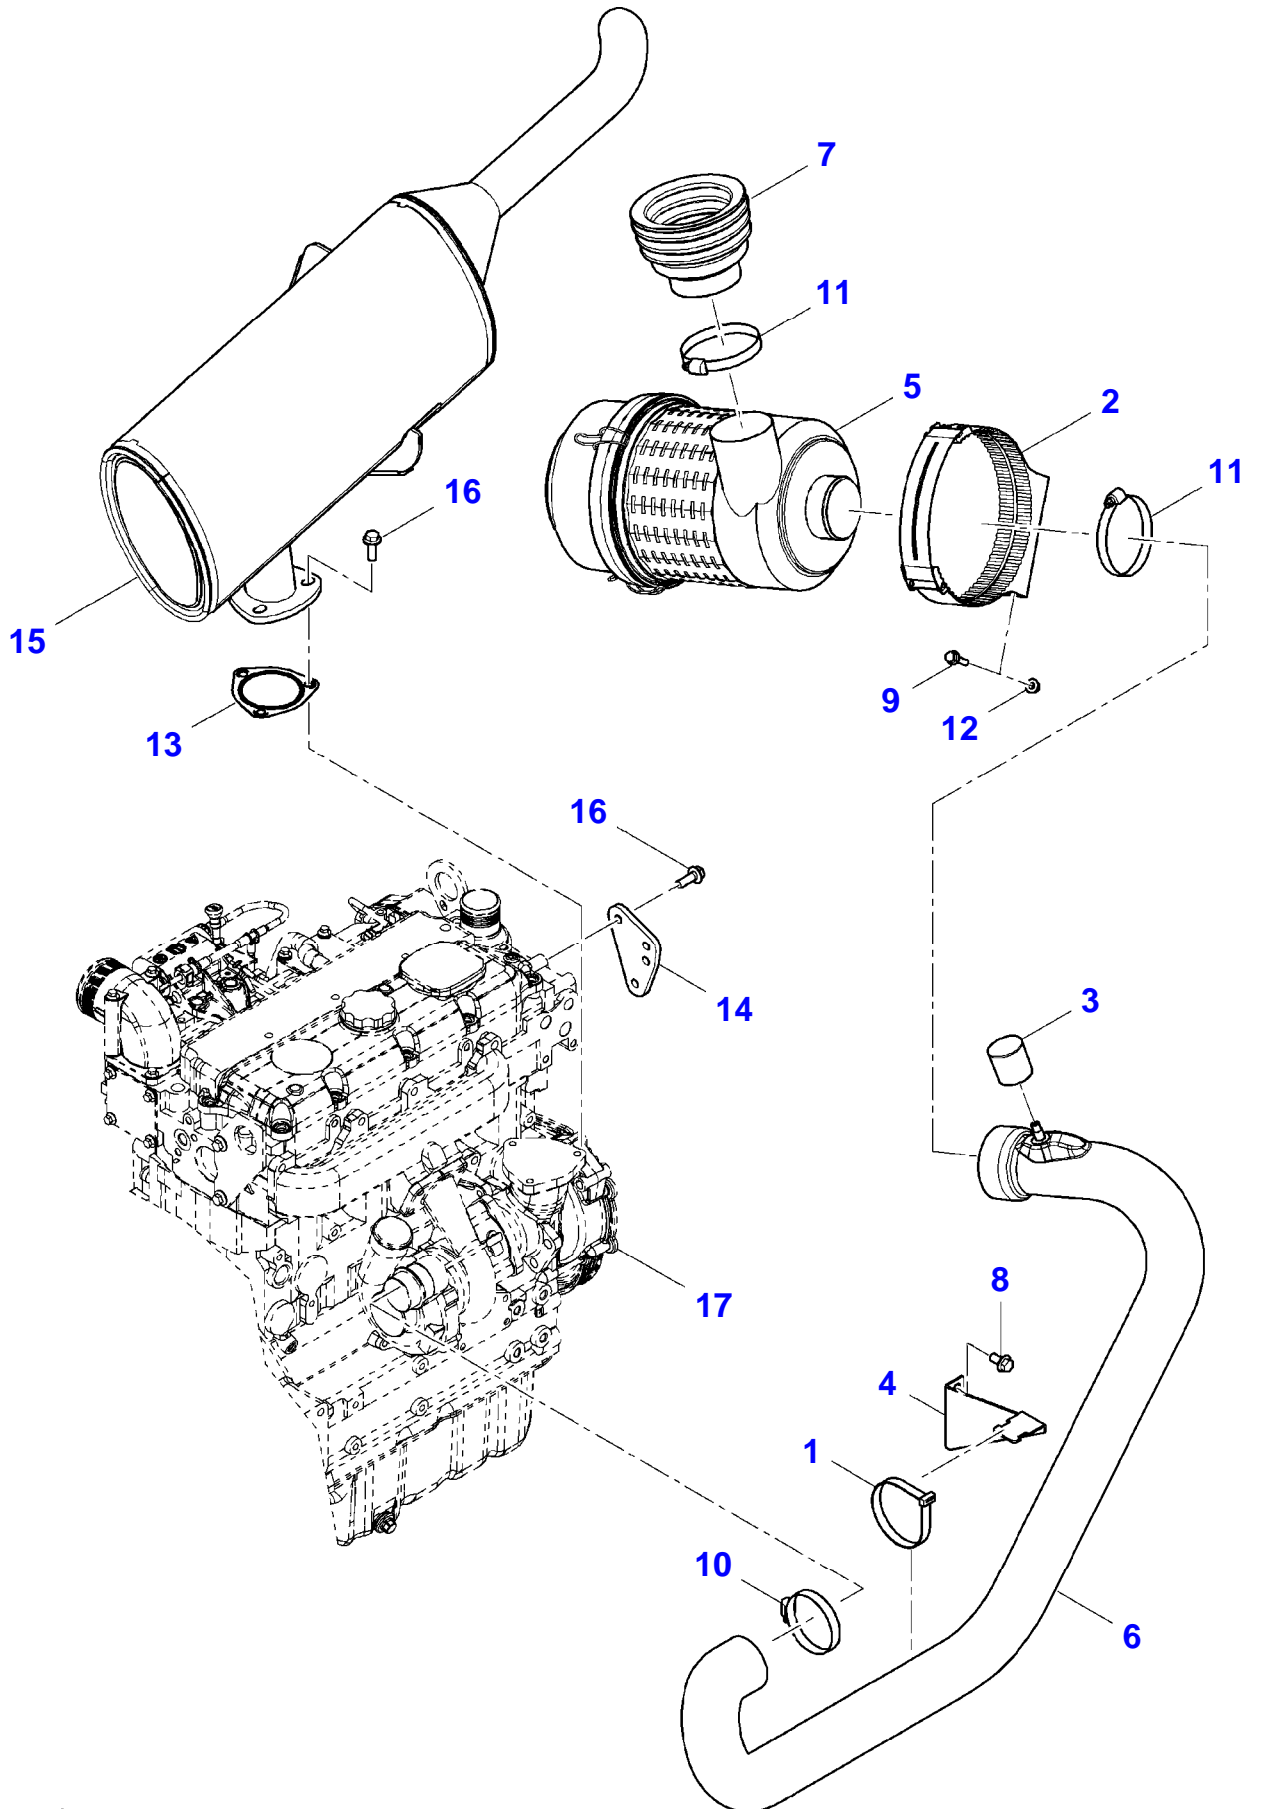

Item	Part Number	Qty	Description Comments
1	3971547M1	1	SUPPORT
2	3971569M1	6	SUSPENSION
3	3970998M1	1	HOUSING
4	3970605M1	1	COUPLER
5	3970766M1	1	FLANGE
6	3970675M1	1	ENGINE
7	3971696M1	3	WASHER
8	3971548M1	1	SUPPORT
9	3970849M1	1	HOLDER
10	3970850M1	1	HOLDER
11	3971428M1	1	SCREW
12	3970133M1	1	BELT
13	3970741M1	1	FITTING
	4240785M1	X	O RING
14	3971531M1	1	SPRING
15	3976017M1	6	BOLT REPAIRS AND REPLACES 3971363M1
16	3970384M1	13	HEXAGON FLANGE BOLT
17	3970387M1	8	BOLT
18	3971387M1	3	SCREW
19	3970395M1	3	HEXAGON FLANGE BOLT
20	3970399M1	2	HEXAGON FLANGE BOLT
21	4241128M1	1	CAP
22	4238366M1	3	NUT
23	3971095M1	4	NUT
24	3971093M1	1	NUT
25	3970357M1	1	COVER
26	3972958M1	12	SCREW

TH.6030 ST3A TELESCOPIC HANDLER (B3GD14000-999 / B3GE14000-999 /
B3GF14000-999 / B3GG14000-999)
9590785-F6-1