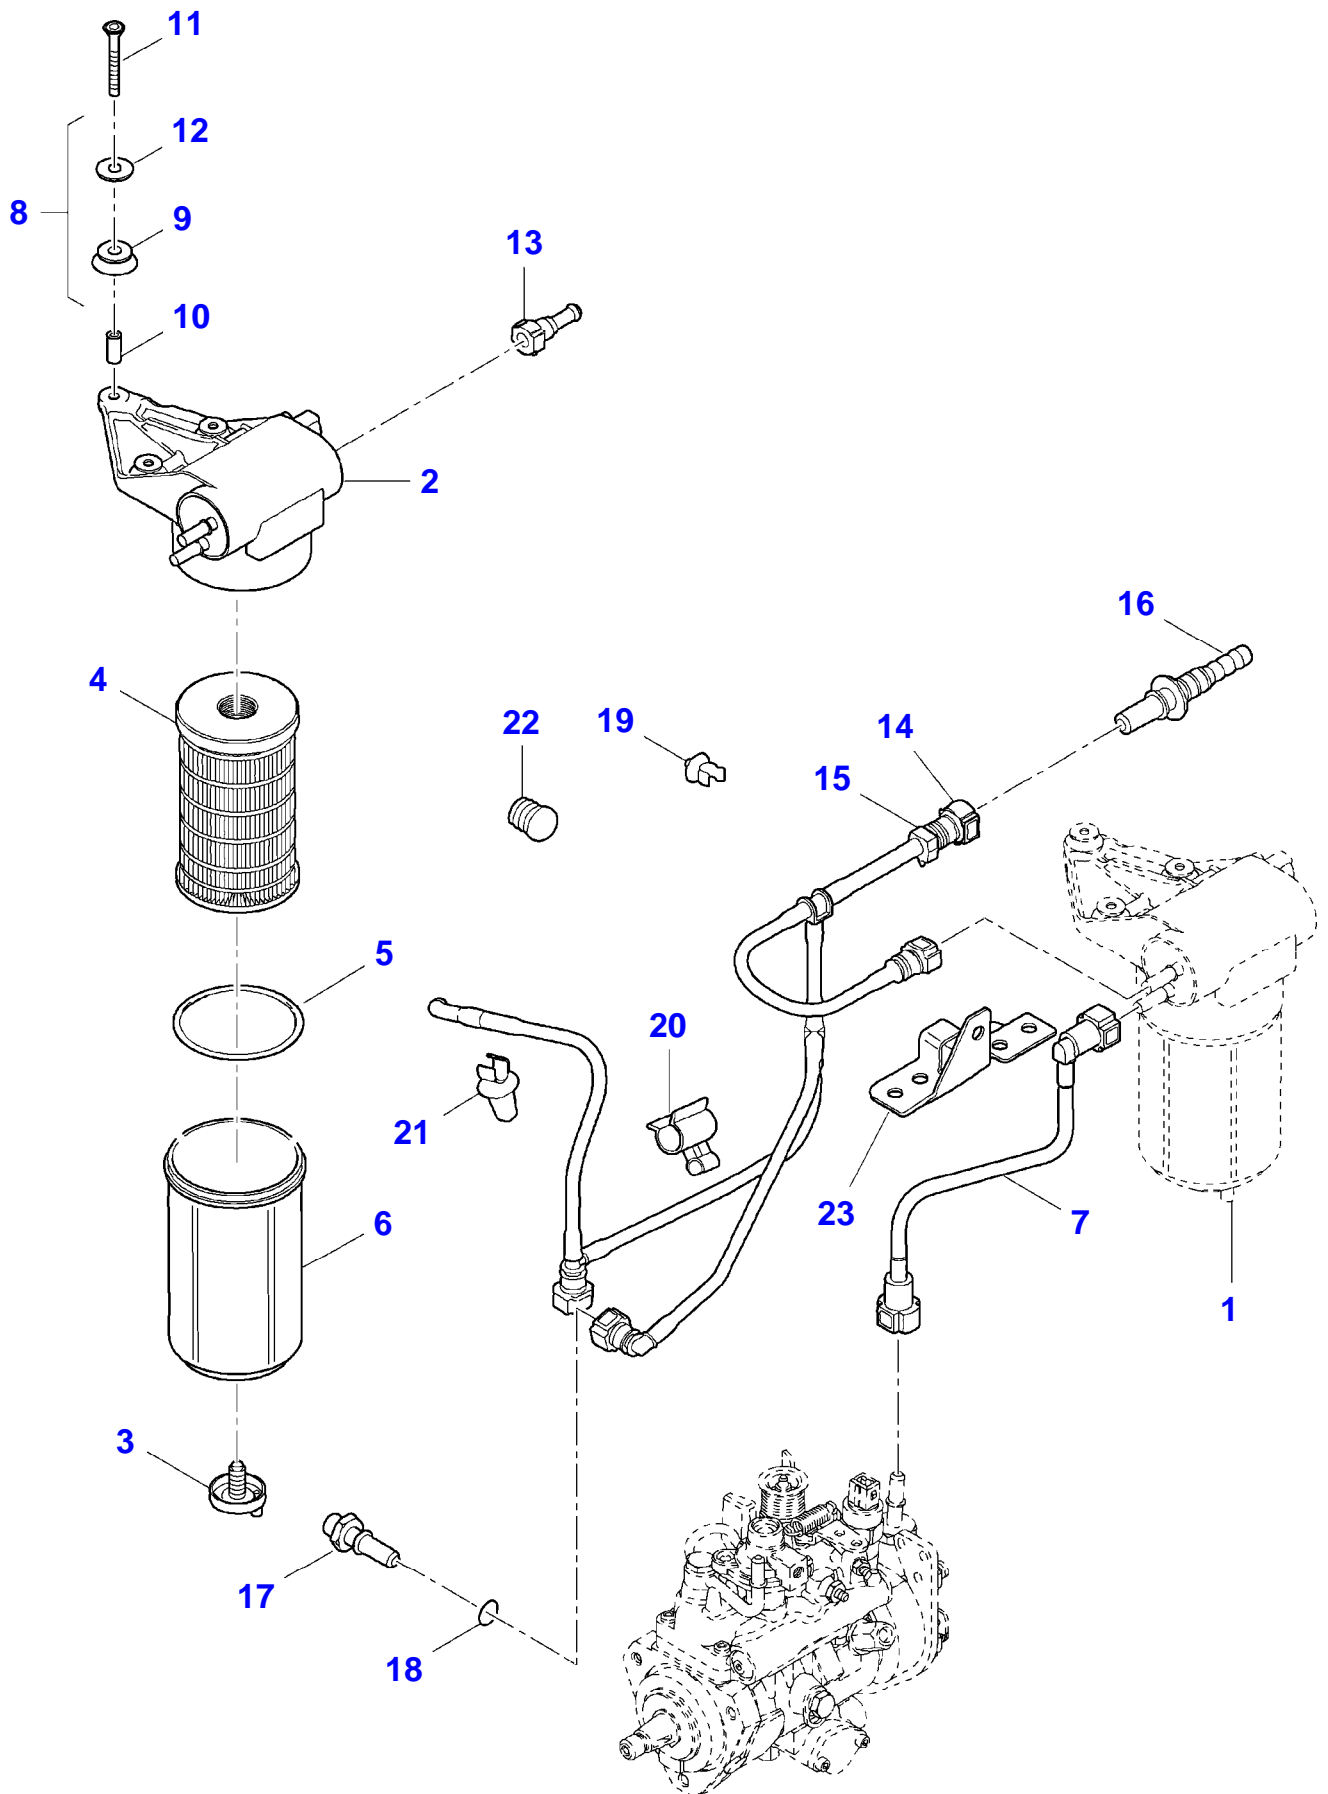

Item	Part Number	Qty	Description Comments
1	4235991M1	1	TANK CAP NON-LOCKING
2	4236620M1	1	LOCKING CAP USE FUEL CAP KEY
3	4236621M1	1	CAP KEYS SET
		1	REPAIRS AND REPLACES 3973775M1 ORDER ITEM 16
4	3972960M1	5	SCREW
5	3973227M1	5	WASHER
6	3970387M1	2	BOLT
7	3973832M1	1	SUPPORT BAR
8	3973932M1	2	HOSE
9	4235985M1	1	FUEL TANK
10	3973935M1	1	PLATE
11	3973939M1	2	PLATE
12	3973889M1	1	PIPE
13	3970691M1	1	FITTING
14	3973927M1	1	FITTING
15	3973905M1	2	FITTING
16	3976257M1	1	FUEL GAUGE

TH.6030 ST3A TELESCOPIC HANDLER (B3GD14000-999 / B3GE14000-999 /
B3GF14000-999 / B3GG14000-999)
9594223-F6-1