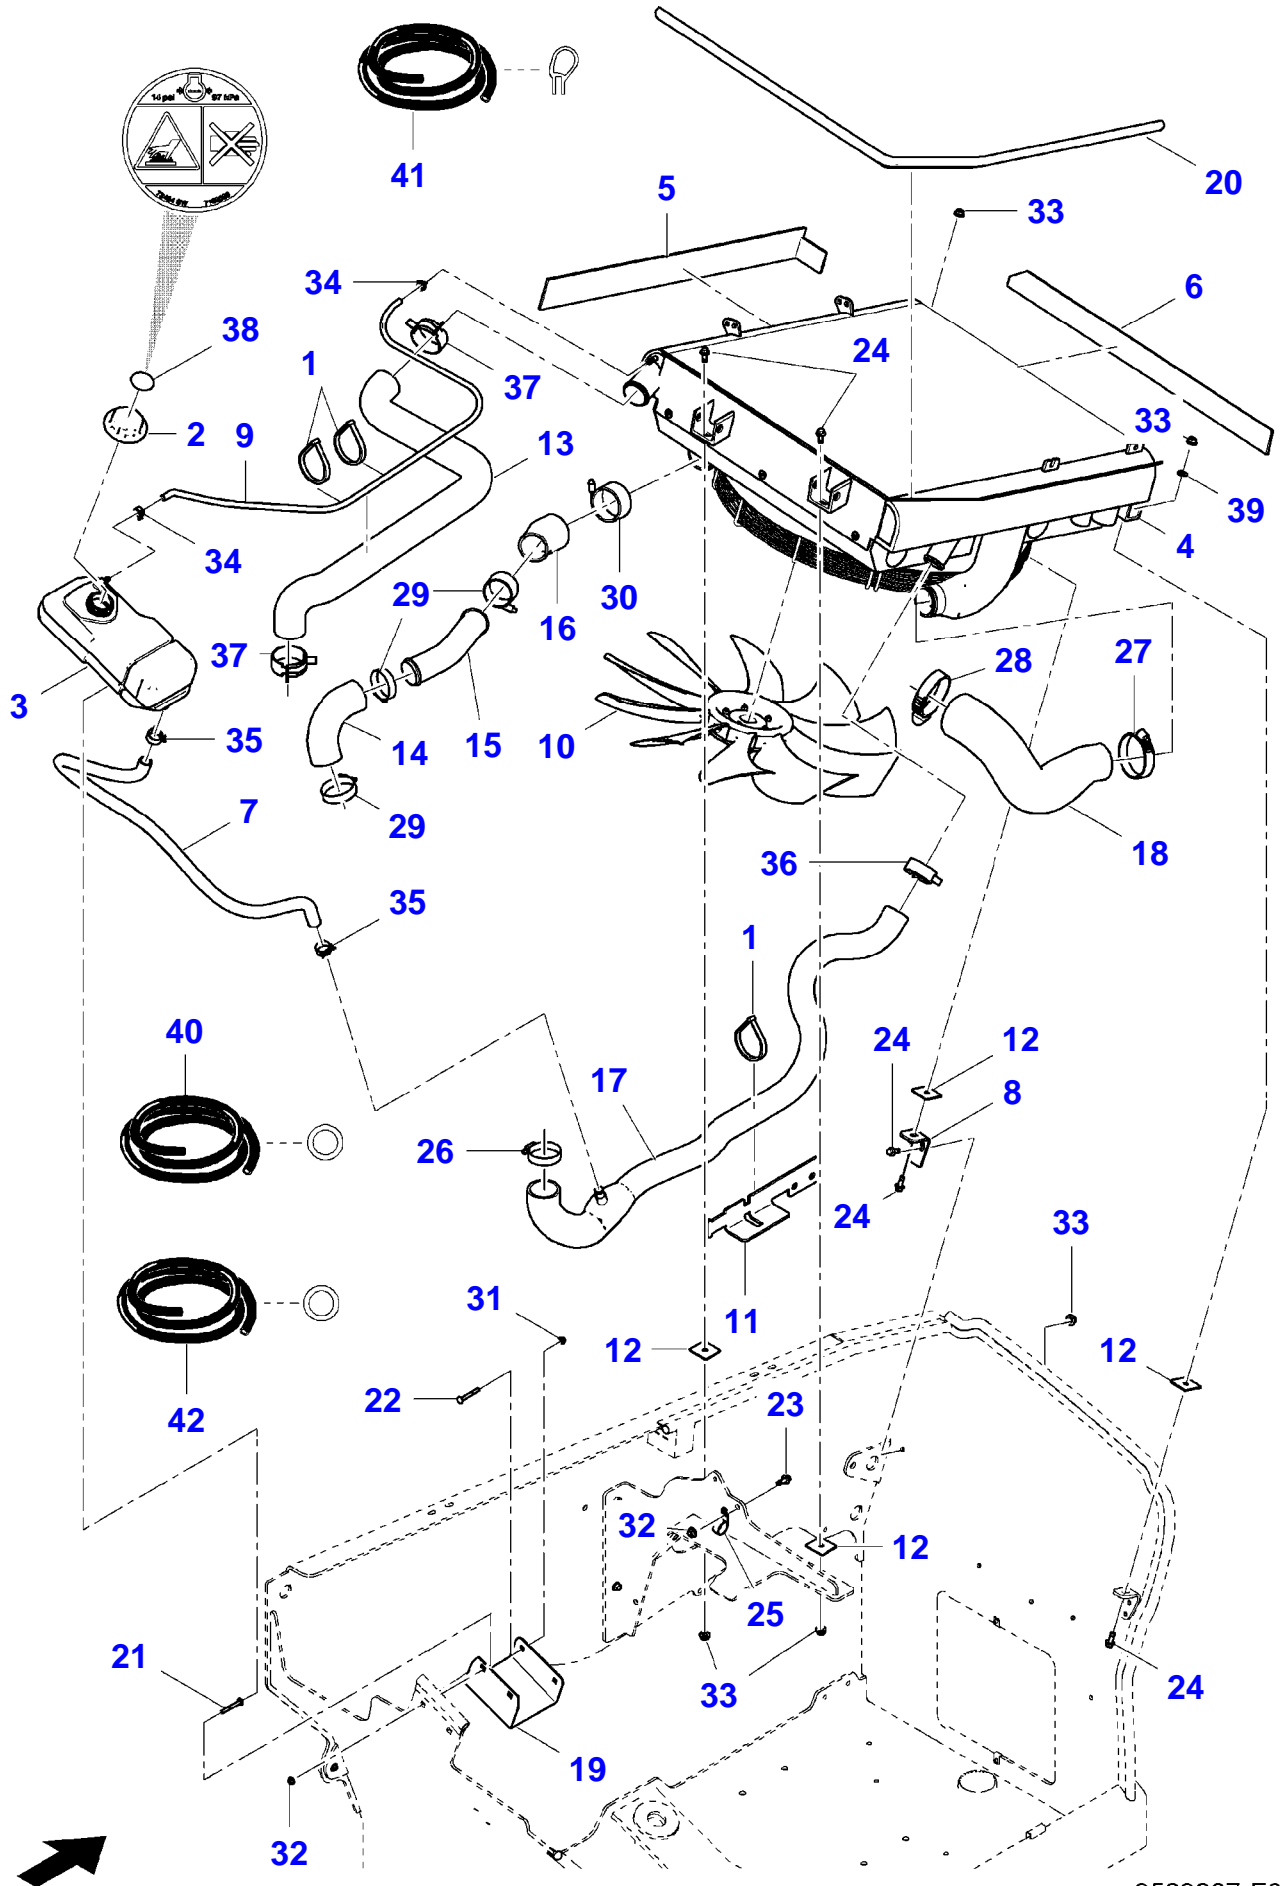

TH.6030 ST3A TELESCOPIC HANDLER (B3GD14000-999 / B3GE14000-999 /
B3GF14000-999 / B3GG14000-999)
9589827-F6-1