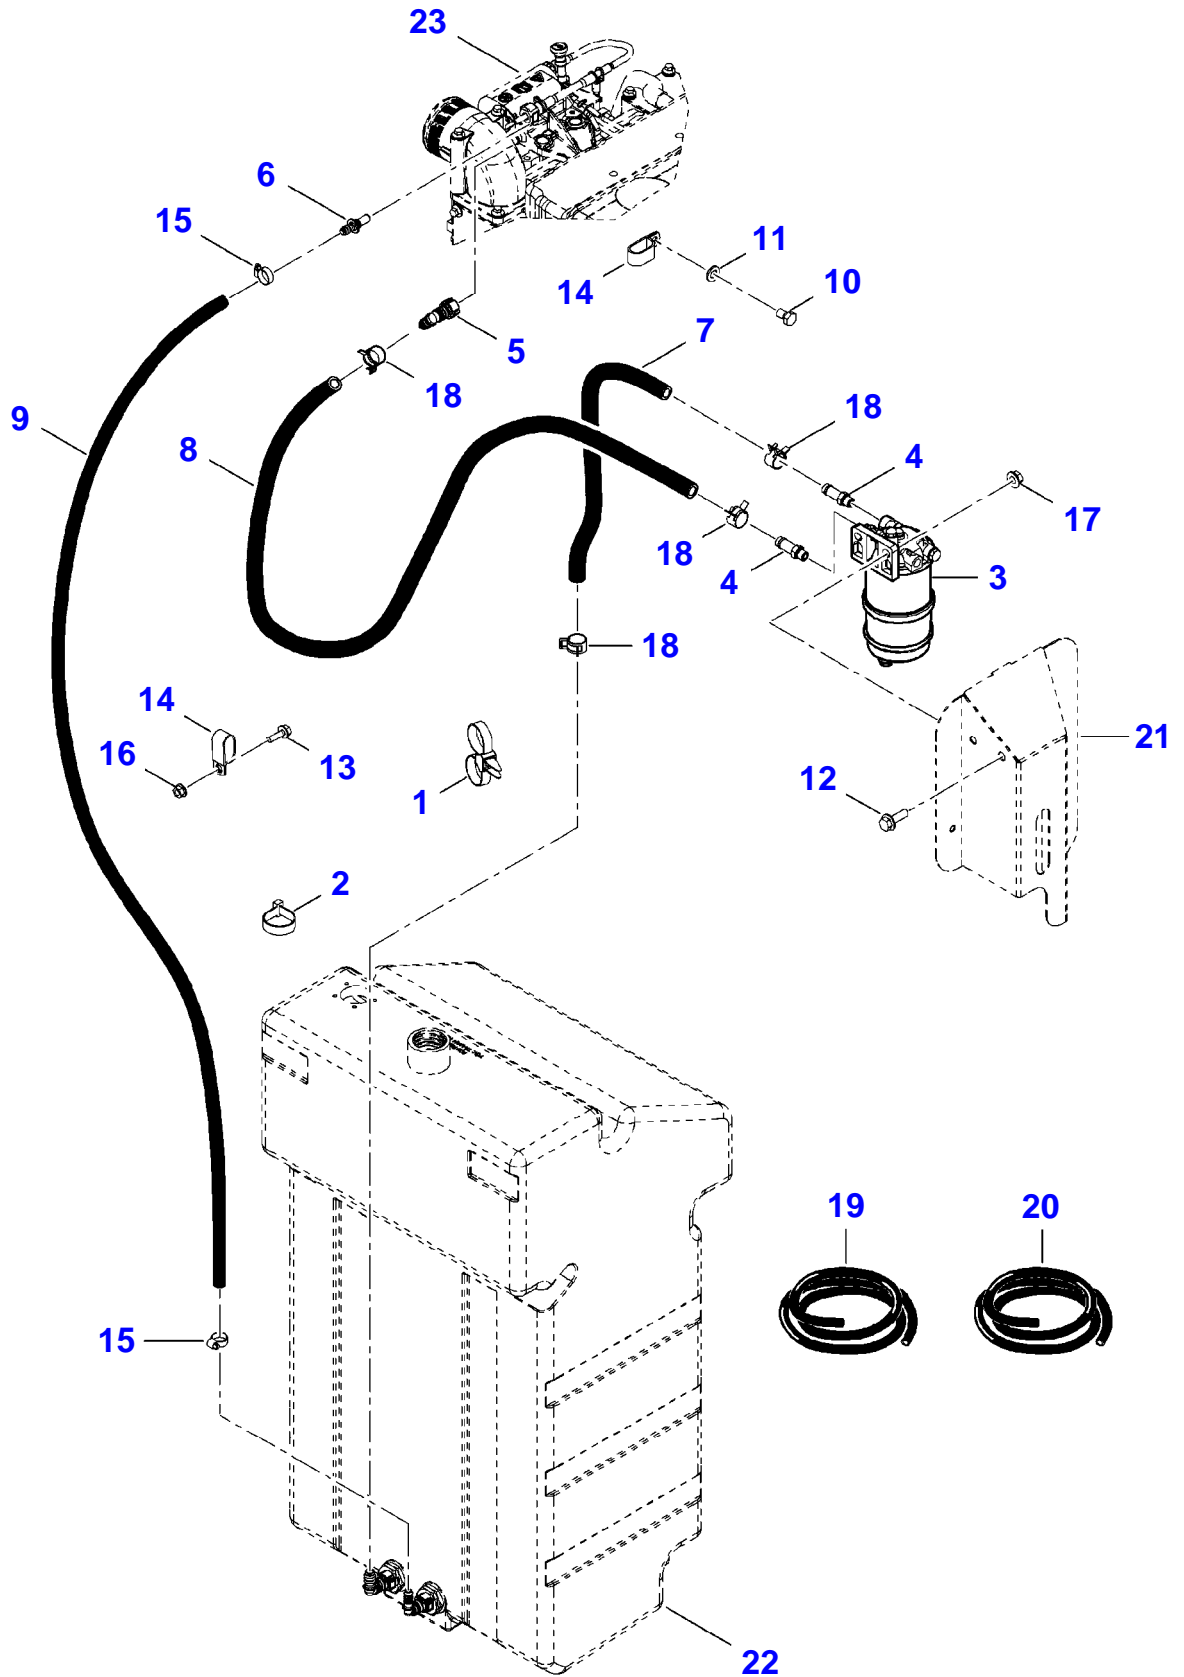

Item	Part Number	Qty	Description Comments
1	4241866M1	1	STRAP
2	3970851M1	1	HOLDER
3	3970130M1	1	SENSOR
4	3970846M1	1	HOLDER
5	3970681M1	1	AIR FILTER
	4235895M1	1	ELEMENT,AIR FILTER OUTER
	4235896M1	1	ELEMENT,AIR FILTER INNER
	4235897M1	1	RING
6	3970880M1	1	HOSE
7	3970875M1	1	HOSE
8	3970382M1	2	HEXAGON FLANGE BOLT
9	3970401M1	2	HEXAGON FLANGE BOLT
10	3970535M1	1	CLAMP
11	3970537M1	2	CLAMP
12	3971096M1	2	NUT
13	3640099M1	1	JOINT
14	3972597M1	1	PLATE
15	3973650M1	1	MUFFLER
16	3970384M1	5	HEXAGON FLANGE BOLT
17		1	ENGINE SEE PAGE 01-0003

TH.6030 ST3A TELESCOPIC HANDLER (B3GD14000-999 / B3GE14000-999 /
B3GF14000-999 / B3GG14000-999)
17429919-6-A