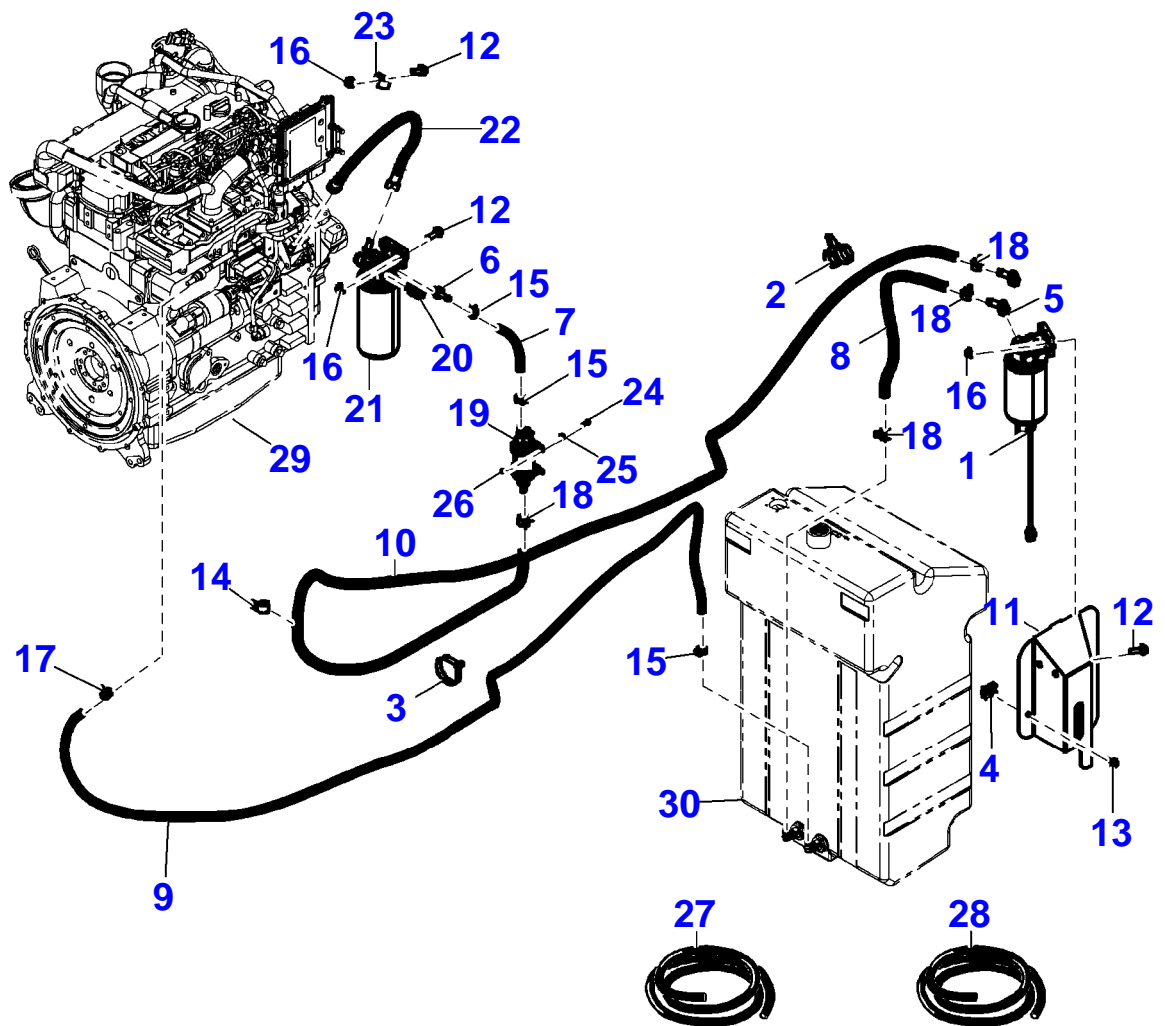

MF 9305 TELESCOPIC HANDLER - EUROPE
AIR INTAKE & EXHAUST

6-0083-003-A

Item	Part Number	Qty	Description Comments
1	3973053M1	1	HOSE
2	3970537M1	2	CLAMP
3	3970681M1	1	FILTER
	4235896M1	1	ELEMENT,AIR FILTER
	4235895M1	1	ELEMENT,AIR FILTER
4	3970851M1	1	HOLDER
5	4241099M1	2	HEXAGON FLANGE HEAD BOLT
6	3971096M1	12	NUT
7	3973011M1	1	STRAP
8	3973043M1	1	HOLDER
9	3970561M1	1	CLAMP
10	3970402M1	1	BOLT
11	3970400M1	1	HEXAGON FLANGE HEAD BOLT
12	3973052M1	1	HOSE
13	3973036M1	1	SENSOR
14	3973051M1	1	SPACER
15	3970536M1	2	CLAMP
16	3973184M1	1	CLAMP
17	3972974M1	1	CLAMP
18	3972972M1	1	ELBOW
19	3972964M1	5	GASKET
20	3973657M1	5	EXHAUST
21	3973653M1	1	EXHAUST TUBE
22	NS	1	NON-SERVICEABLE PART TUBE
23	3973654M1	1	EXHAUST TUBE
24	3972963M1	2	BELT
25	4240905M1	8	HEXAGON FLANGE HEAD BOLT
26	3972962M1	1	EXHAUST
27	3973655M1	1	PIPE
28	NS	5	NON-SERVICEABLE PART SCREW
29		1	ENGINE SEE PAGE 01-0003

MF 9305 TELESCOPIC HANDLER - EUROPE
FUEL LINE & FILTER

6-0670-017-A

Item	Part Number	Qty	Description Comments
1	3972968M1	1	PREFILTER
	3972868M1	1	FUEL FILTER
2	4241375M1	4	TIE
3	4241866M1	3	STRAP
4	4240886M1	2	NUT
5	3973073M1	2	FITTING
6	3973074M1	1	FITTING
7	NS	1	NON-SERVICEABLE PART HOSE 120MM (4.72") ORDER ITEM 27
8	NS	1	NON-SERVICEABLE PART HOSE 645MM (25.39") ORDER ITEM 28
9	NS	1	NON-SERVICEABLE PART HOSE 2920MM(114.96") ORDER ITEM 28
10	NS	1	NON-SERVICEABLE PART HOSE 2485MM (97.83") ORDER ITEM 27
11	3973807M1	1	SUPPORT
12	3970384M1	7	HEXAGON FLANGE HEAD BOLT
13	4240905M1	2	HEXAGON FLANGE HEAD BOLT
14	3970510M1	1	CLAMP
15	3973102M1	3	CLAMP
16	3971093M1	7	NUT
17	3970544M1	1	CLAMP
18	3970545M1	4	CLAMP
19	3972969M1	1	FUEL PUMP
20	3972977M1	1	SENSOR
21	3972975M1	1	FUEL FILTER
	3972869M1	1	FILTER
22	3974121M1	1	HOSE
23	4241957M1	1	CLAMP
24	3972957M1	4	SCREW
25	3973227M1	4	WASHER
26	3971079M1	4	NUT
27	3973112M1	X	FUEL HOSE
28	3971742M1	X	HOSE
29		1	ENGINE SEE PAGE 01-0003
30		1	TANK SEE PAGE 08-0004