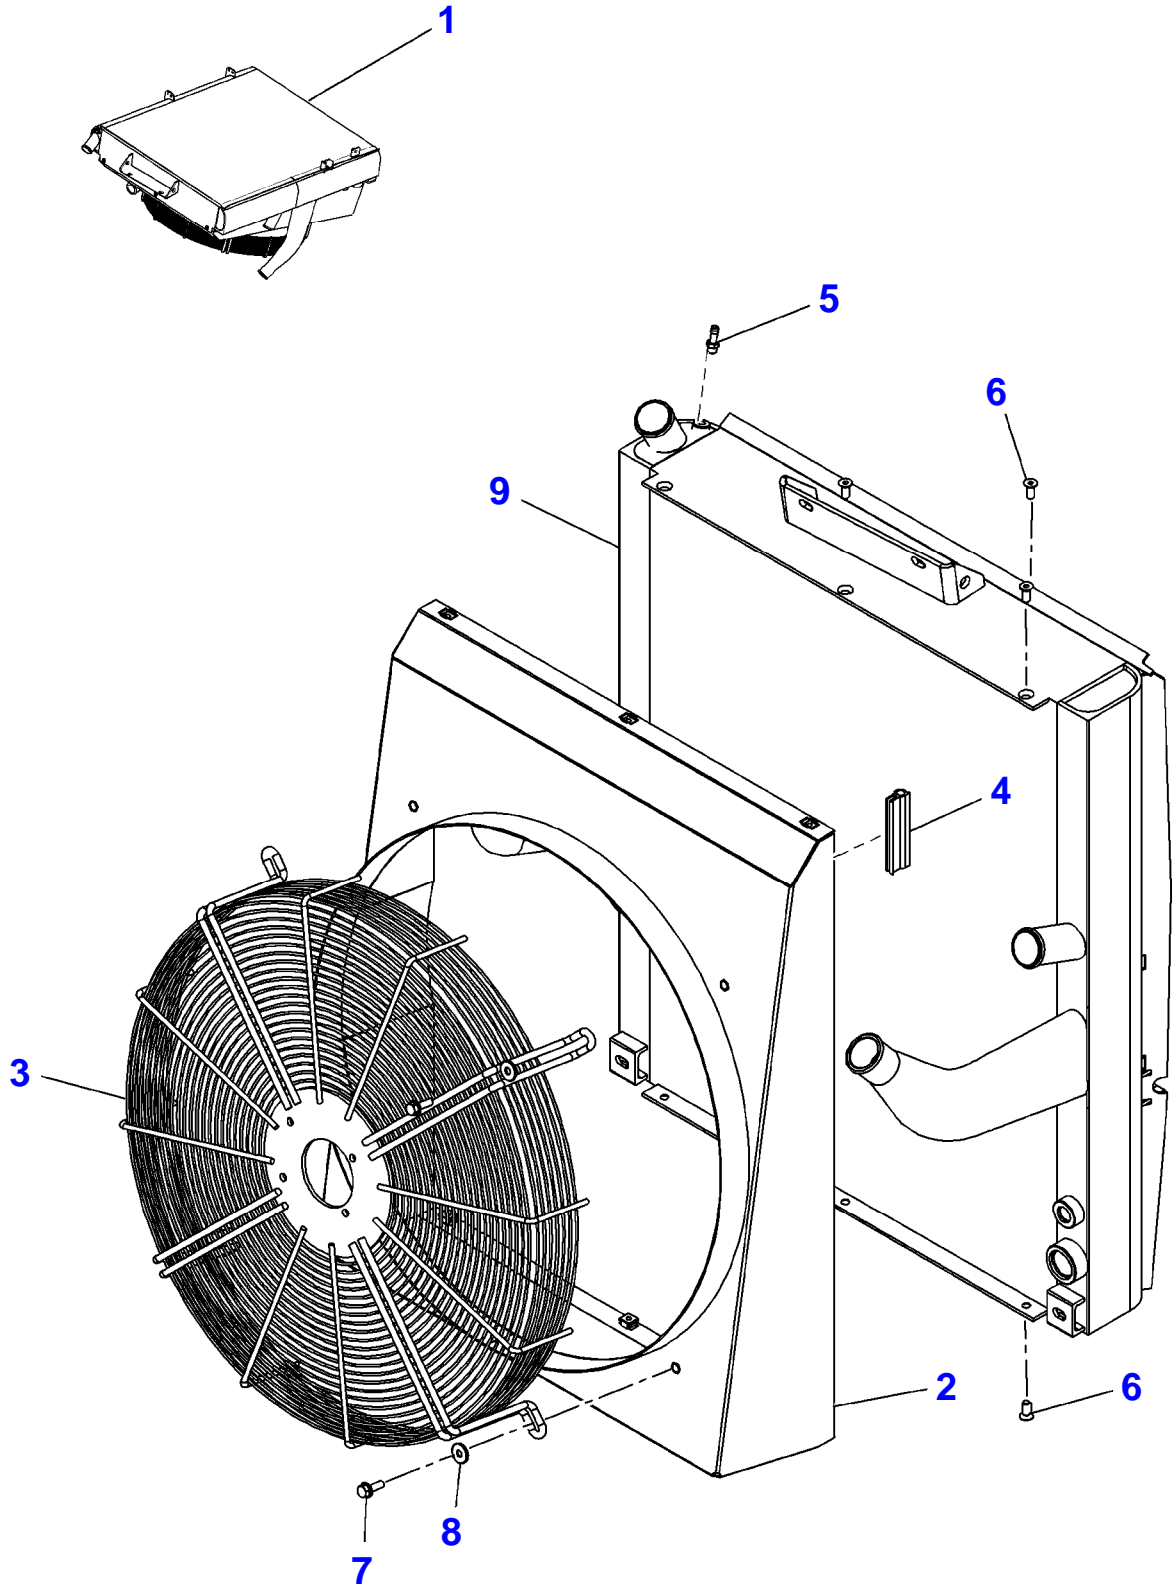

Item	Part Number	Qty	Description Comments
1	3973106M1	1	CLAMP
2	4241866M1	3	STRAP
3	3970087M1	1	CAP
4	3973011M1	2	STRAP
5	3973110M1	1	EXPANSION TANK
6	3972987M1	1	HOSE
7	3972988M1	1	HOSE
8	3972989M1	1	HOLDER
9	3973658M1	1	ELBOW
10	3973659M1	1	HOSE
11	3973656M1	1	TUBE
12	3972993M1	1	FAN
13	3972997M1	1	HOSE
14	3972998M1	1	HOSE
15		1	HOSE 1100MM (43.31) ORDER ITEM 48
16		1	HOSE 165MM (6.5") ORDER ITEM 48
17		1	HOSE 82MM (3.23") ORDER ITEM 48
18	3973002M1	1	SPACER
19	3973003M1	1	GASKET
20	3973125M1	1	GASKET
21	3973005M1	1	EXCHANGER
22	3973006M1	1	FITTING
23	3973007M1	1	HOLDER
24		1	GASKET 1540MM(60.62") ORDER ITEM 47
25	3973009M1	1	FOAM
26	3973010M1	1	BRACKET
27	3970399M1	2	HEXAGON FLANGE HEAD BOLT
28	3970383M1	2	HEXAGON FLANGE HEAD BOLT
29	4240905M1	3	HEXAGON FLANGE HEAD BOLT
30	3970400M1	2	HEXAGON FLANGE HEAD BOLT
31	3970401M1	3	HEXAGON FLANGE HEAD BOLT
32	4241099M1	1	HEXAGON FLANGE HEAD BOLT
33	4241138M1	3	CLAMP
34	3973100M1	1	CLAMP
35	3970533M1	6	CLAMP
36	3970538M1	4	CLAMP
37	3973101M1	6	CLAMP
38	3970532M1	1	CLAMP
39	3971093M1	2	NUT
40	3971096M1	11	NUT
41	3971728M1	1	DECAL
42	3970402M1	1	BOLT
43	3974320M1	1	BRACKET
44	4241882M1	1	MOUNTING
45	3974386M1	1	BOLT
46	4238208M1	1	CABLE TIE
47	3970779M1	X	GASKET [A]
48	3970882M1	X	HOSE [A] [A] ORDER PER FOOT (1FT = 30.47 CM)

MF 9305 TELESCOPIC HANDLER - EUROPE
RADIATOR

6-SA67-003-A