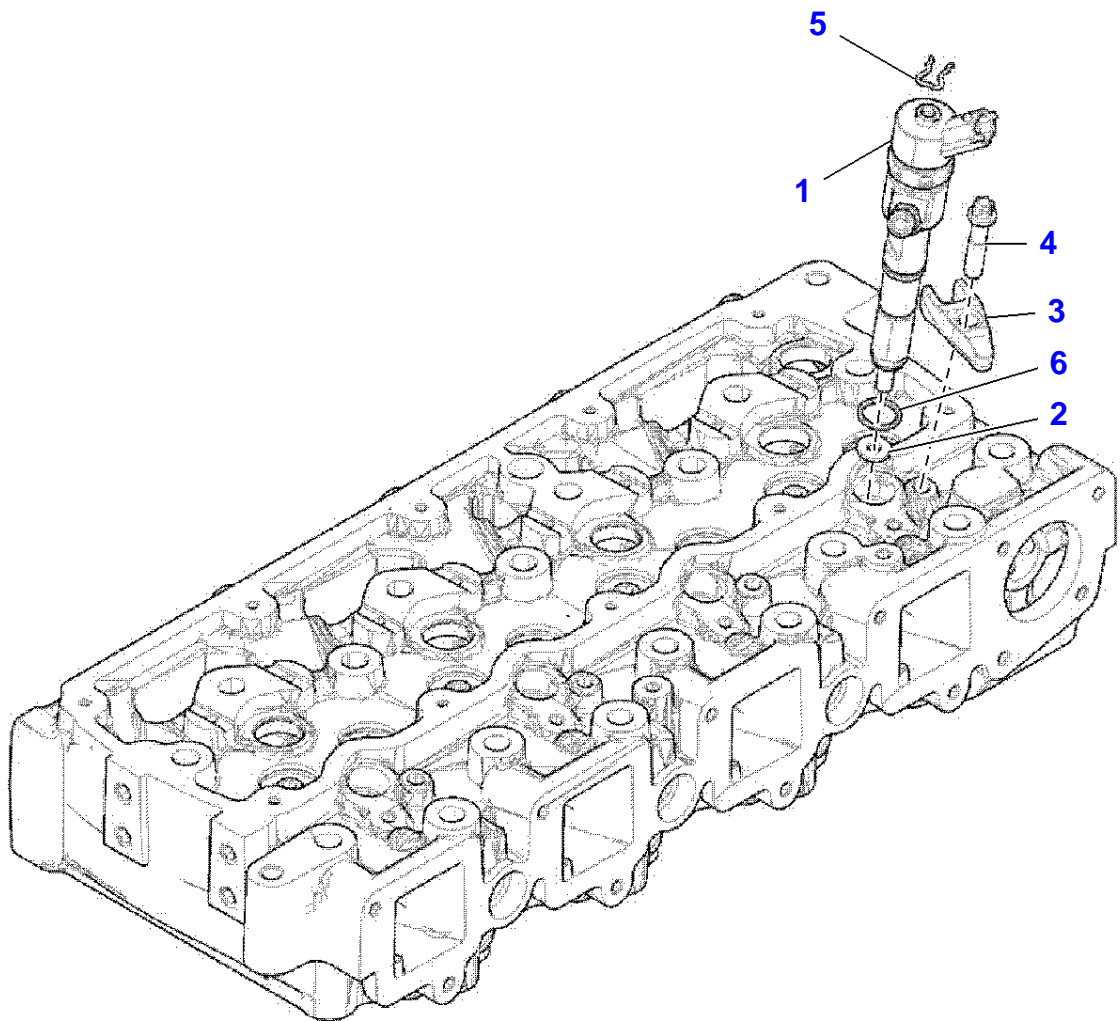

MF 9305 TELESCOPIC HANDLER - EUROPE
CRANKSHAFT

6-0080-001-A

Item	Part Number	Qty	Description Comments
1	NS	1	NON-SERVICEABLE PART BRACKET
2	3972873M1	1	GENERATOR SENSOR POSITION COMSHAFT
3	NS	1	NON-SERVICEABLE PART BOLT
4	NS	1	NON-SERVICEABLE PART BOLT
5	NS	1	NON-SERVICEABLE PART O RING (2)

MF 9305 TELESCOPIC HANDLER - EUROPE
INJECTOR

6-ZH37-001-A

Item	Part Number	Qty	Description Comments
1	3972845M1	4	INJECTOR CCL2
2	3972822M1	4	WASHER (1) CCL2
3	NS	4	NON-SERVICEABLE PART SHOE
4	NS	4	NON-SERVICEABLE PART BOLT
5	NS	4	NON-SERVICEABLE PART (1) CLAMP ORDER ITEM 1
6	NS	4	NON-SERVICEABLE PART (1) O RING ORDER ITEM 1