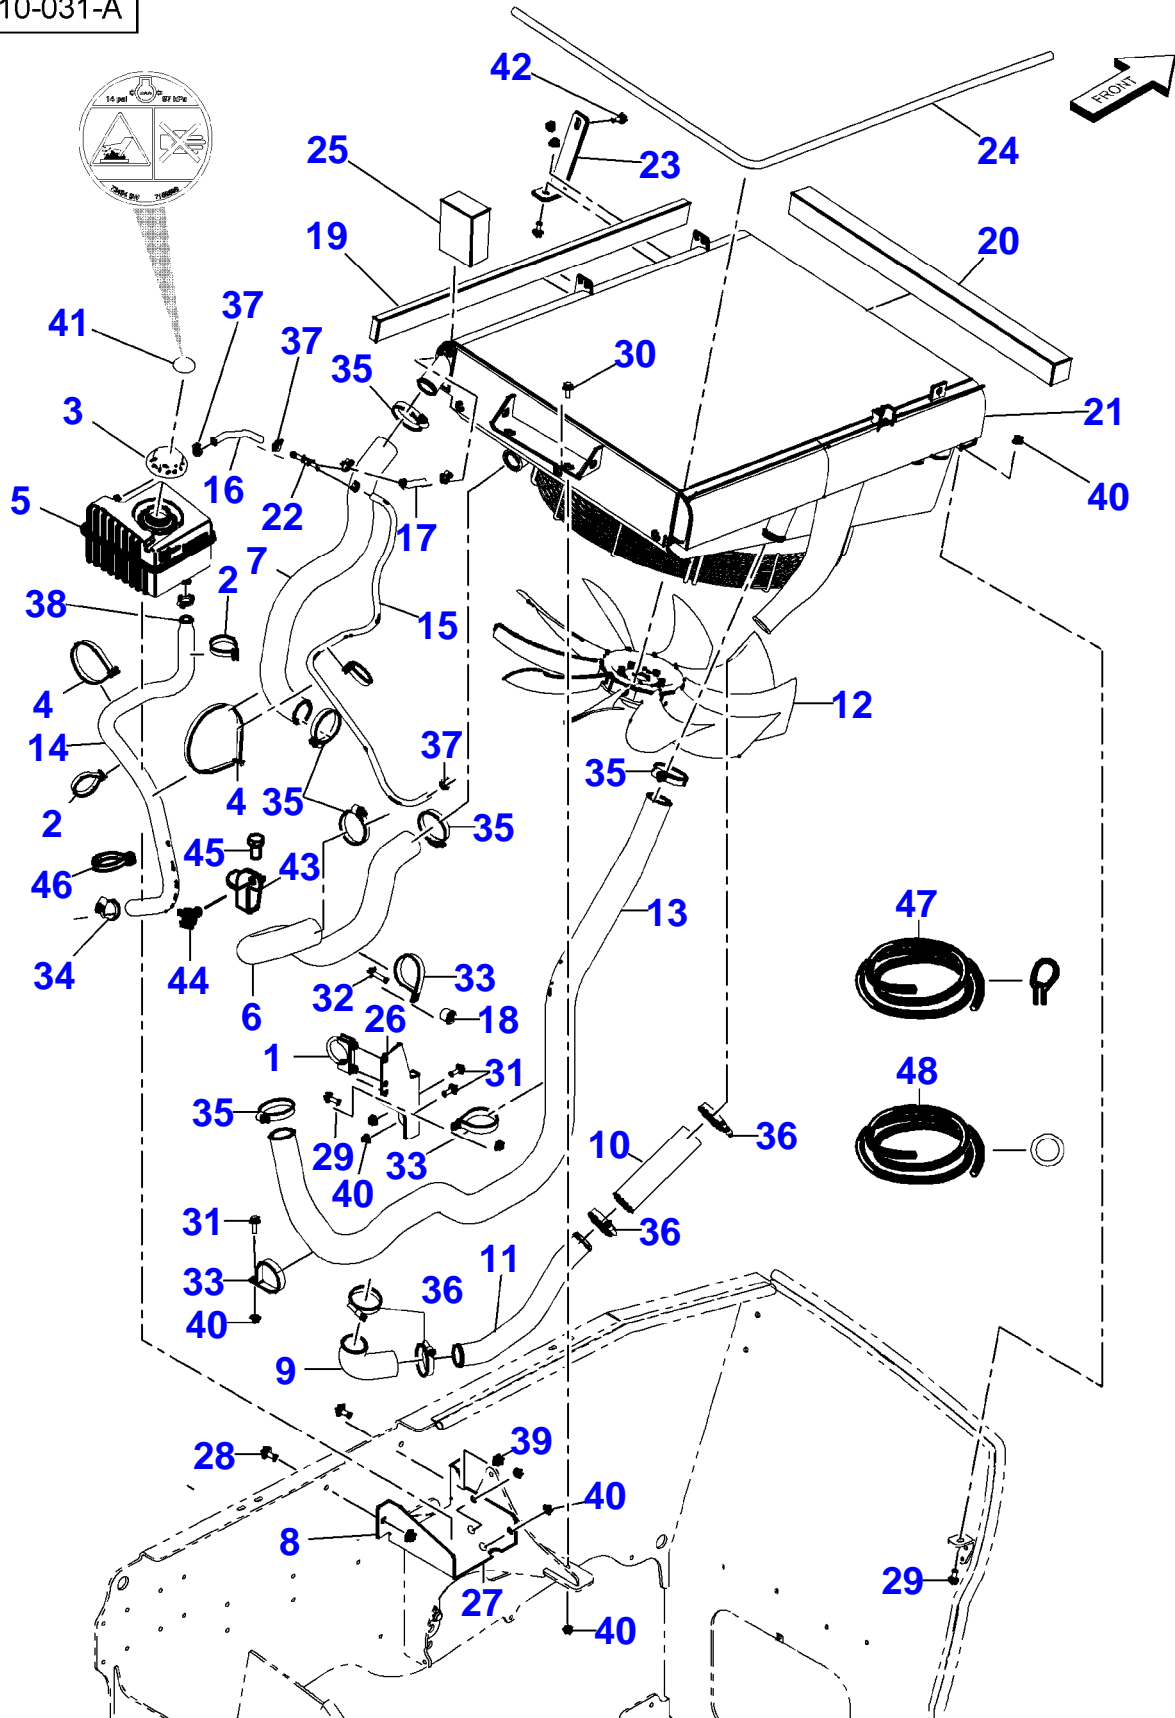

MF 9305 TELESCOPIC HANDLER - EUROPE
COOLING SYSTEM

6-AC10-031-A