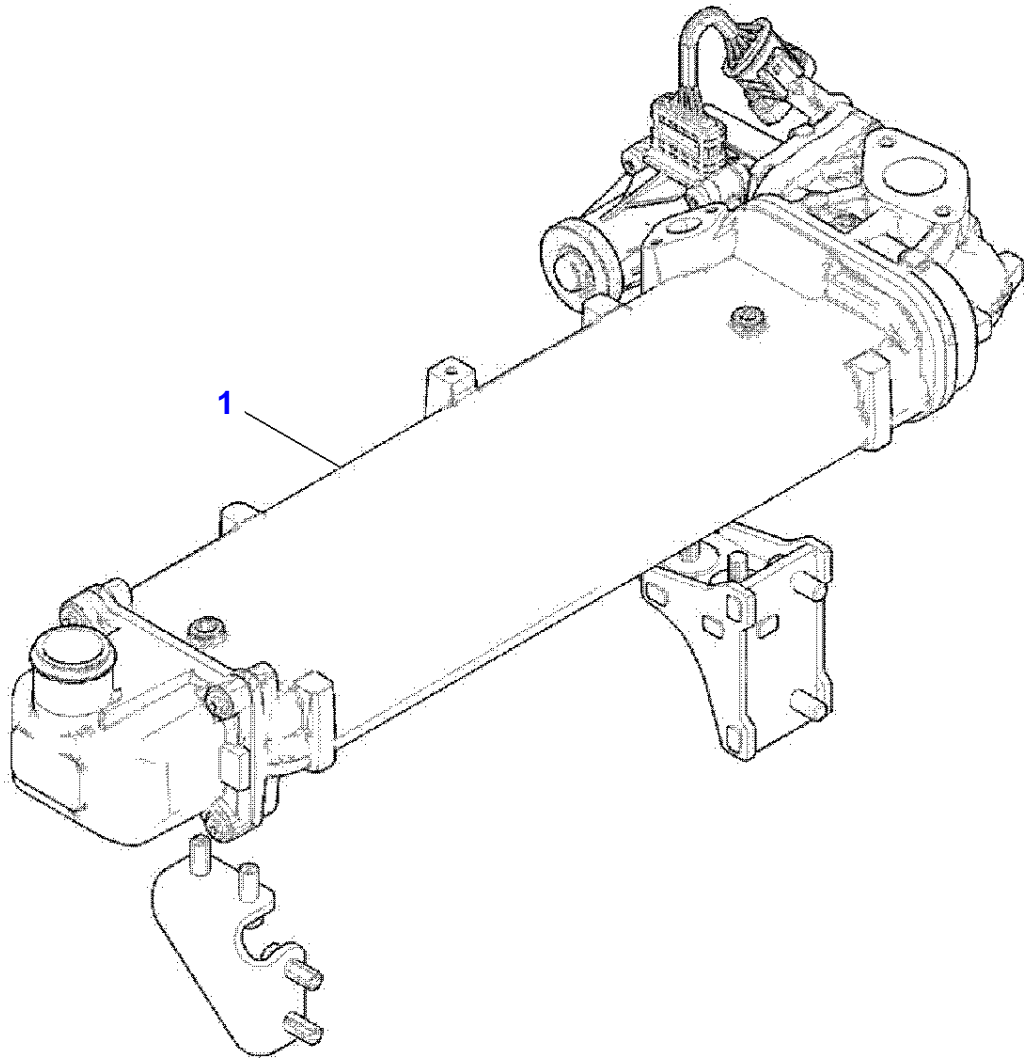

SEAL

Item	Part Number	Qty	Description Comments
1	NS	1	NON-SERVICEABLE PART SEAL
2	3972823M1	1	SEAL CCL2
3	NS	8	NON-SERVICEABLE PART BOLT
4	3972808M1	1	LOCK CCL1

MF 9305 TELESCOPIC HANDLER - EUROPE
EGR COOLER

6-SC19-001-A