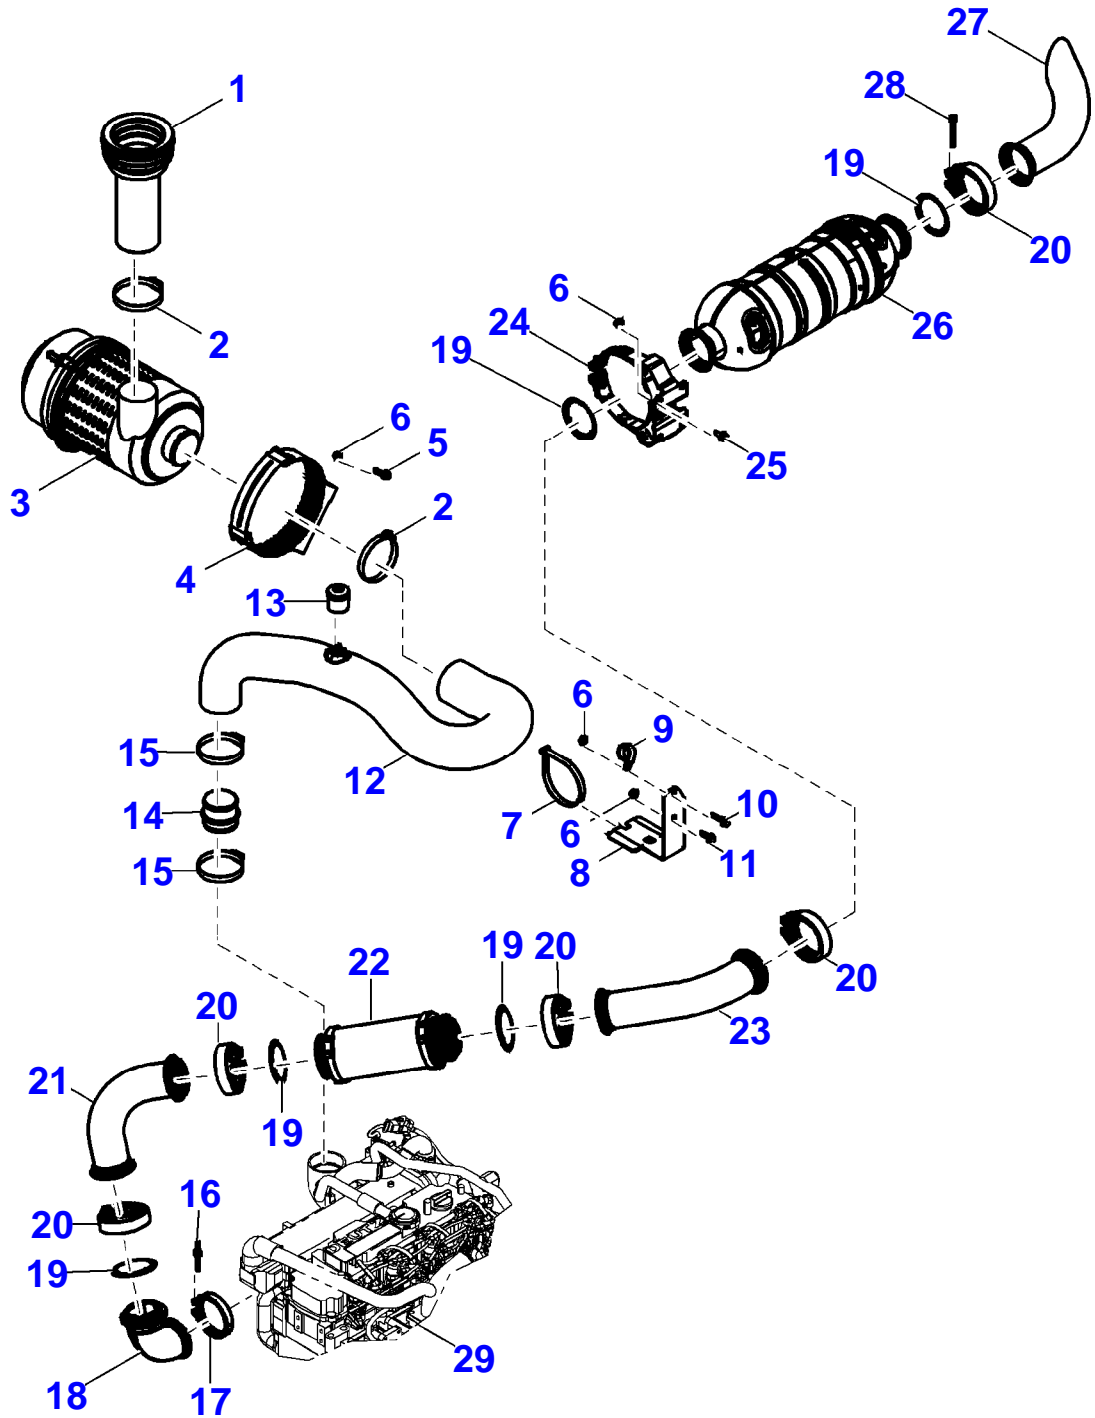

MF 9305 TELESCOPIC HANDLER - EUROPE
ENGINE AUXILIARY EQUIPMENT

6-AC30-030-A

Item	Part Number	Qty	Description Comments
1	3971569M1	8	SUSPENSION
2	3971696M1	4	WASHER
3	3972949M1	1	HOLDER
4	3972950M1	1	FLANGE
5	3972951M1	1	HUB
6	3972952M1	1	COVER
7	3973251M1	1	ENGINE
8	3972954M1	1	HOLDER
9	3972955M1	1	HOLDER
10	3972956M1	1	HOLDER
11	3971665M1	6	WASHER
12	3970386M1	6	HEXAGON FLANGE HEAD BOLT
13	3971387M1	4	SCREW
14	4238366M1	4	NUT
15	3971404M1	6	SCREW
16	3972958M1	10	SCREW
17	3973109M1	2	SCREW
18	3972959M1	8	SCREW
19	3973630M1	1	COVER
20	3970399M1	2	HEXAGON FLANGE HEAD BOLT

MF 9305 TELESCOPIC HANDLER - EUROPE
AIR INTAKE & EXHAUST

6-0083-003-A

Item	Part Number	Qty	Description Comments
1	3973053M1	1	HOSE
2	3970537M1	2	CLAMP
3	3970681M1	1	FILTER
	4235896M1	1	ELEMENT,AIR FILTER
	4235895M1	1	ELEMENT,AIR FILTER
4	3970851M1	1	HOLDER
5	4241099M1	2	HEXAGON FLANGE HEAD BOLT
6	3971096M1	12	NUT
7	3973011M1	1	STRAP
8	3973043M1	1	HOLDER
9	3970561M1	1	CLAMP
10	3970402M1	1	BOLT
11	3970400M1	1	HEXAGON FLANGE HEAD BOLT
12	3973052M1	1	HOSE
13	3973036M1	1	SENSOR
14	3973051M1	1	SPACER
15	3970536M1	2	CLAMP
16	3973184M1	1	CLAMP
17	3972974M1	1	CLAMP
18	3972972M1	1	ELBOW
19	3972964M1	5	GASKET
20	3973657M1	5	EXHAUST
21	3973653M1	1	EXHAUST TUBE
22	NS	1	NON-SERVICEABLE PART TUBE
23	3973654M1	1	EXHAUST TUBE
24	3972963M1	2	BELT
25	4240905M1	8	HEXAGON FLANGE HEAD BOLT
26	3972962M1	1	EXHAUST
27	3973655M1	1	PIPE
28	NS	5	NON-SERVICEABLE PART SCREW
29		1	ENGINE SEE PAGE 01-0003