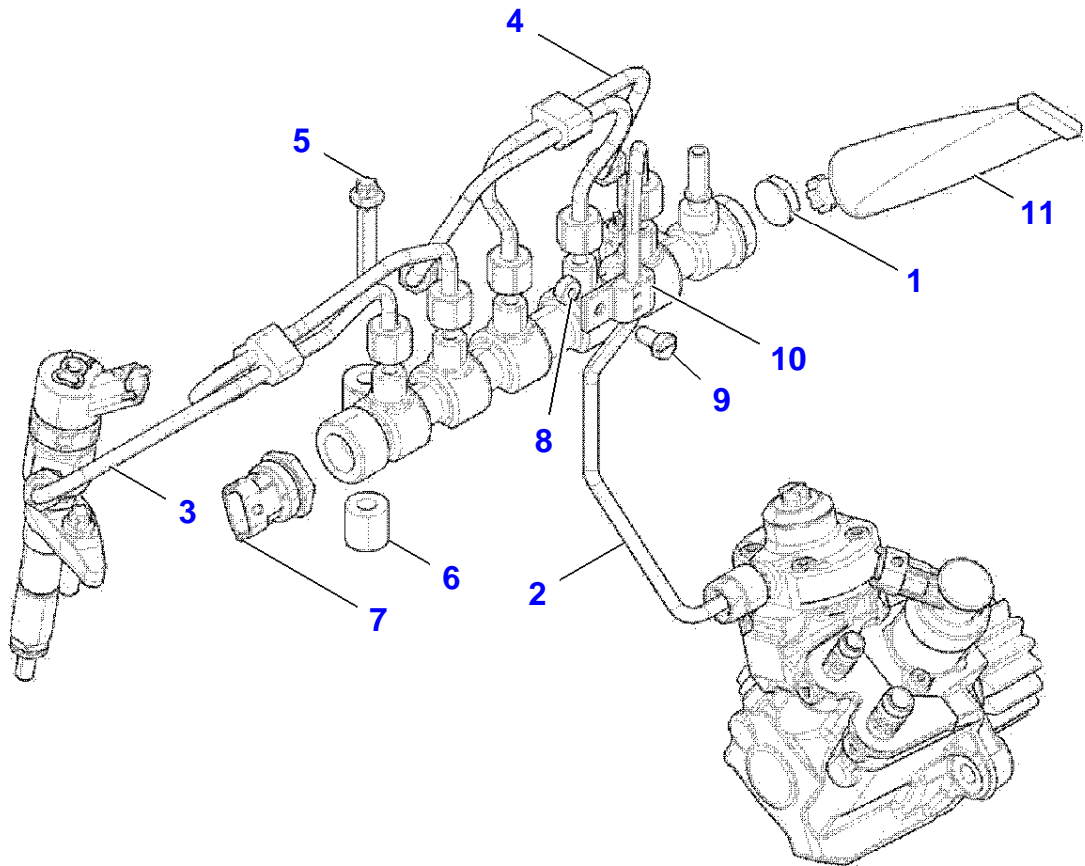

MF 9305 TELESCOPIC HANDLER - EUROPE
INJECTOR

6-ZH37-001-A

Item	Part Number	Qty	Description Comments
1	3972845M1	4	INJECTOR CCL2
2	3972822M1	4	WASHER (1) CCL2
3	NS	4	NON-SERVICEABLE PART SHOE
4	NS	4	NON-SERVICEABLE PART BOLT
5	NS	4	NON-SERVICEABLE PART (1) CLAMP ORDER ITEM 1
6	NS	4	NON-SERVICEABLE PART (1) O RING ORDER ITEM 1

MF 9305 TELESCOPIC HANDLER - EUROPE
INJECTION SYSTEM

6-SC11-003-A

SUPPLY LINES

Item	Part Number	Qty	Description Comments
1	3972851M1	1	GUIDE CCL2
2	3972829M1	1	PIPE CCL2
3	3972829M1	1	PIPE CCL2
4	3972860M1	1	PIPE CCL2
5	NS	2	NON-SERVICEABLE PART BOLT
6	NS	2	NON-SERVICEABLE PART SPACER
7	NS	1	NON-SERVICEABLE PART SENSOR
8	NS	1	NON-SERVICEABLE PART NUT
9	NS	1	NON-SERVICEABLE PART BOLT
10	NS	1	NON-SERVICEABLE PART CLAMP
11	NS	1	NON-SERVICEABLE PART GREASE

MF 9305 TELESCOPIC HANDLER - EUROPE
FUEL INJECTION PUMP

6-SC10-002-A

Item	Part Number	Qty	Description Comments
1	3972847M1	1	INJECTION PUMP CCL2
2	3972925M1	1	SPACER CCL2
3	NS	3	NON-SERVICEABLE PART NUT
4	NS	1	NON-SERVICEABLE PART WASHER
5	3972910M1	1	O RING CCL2
6	NS	1	NON-SERVICEABLE PART NUT
7	3972867M1	1	O RING CCL2