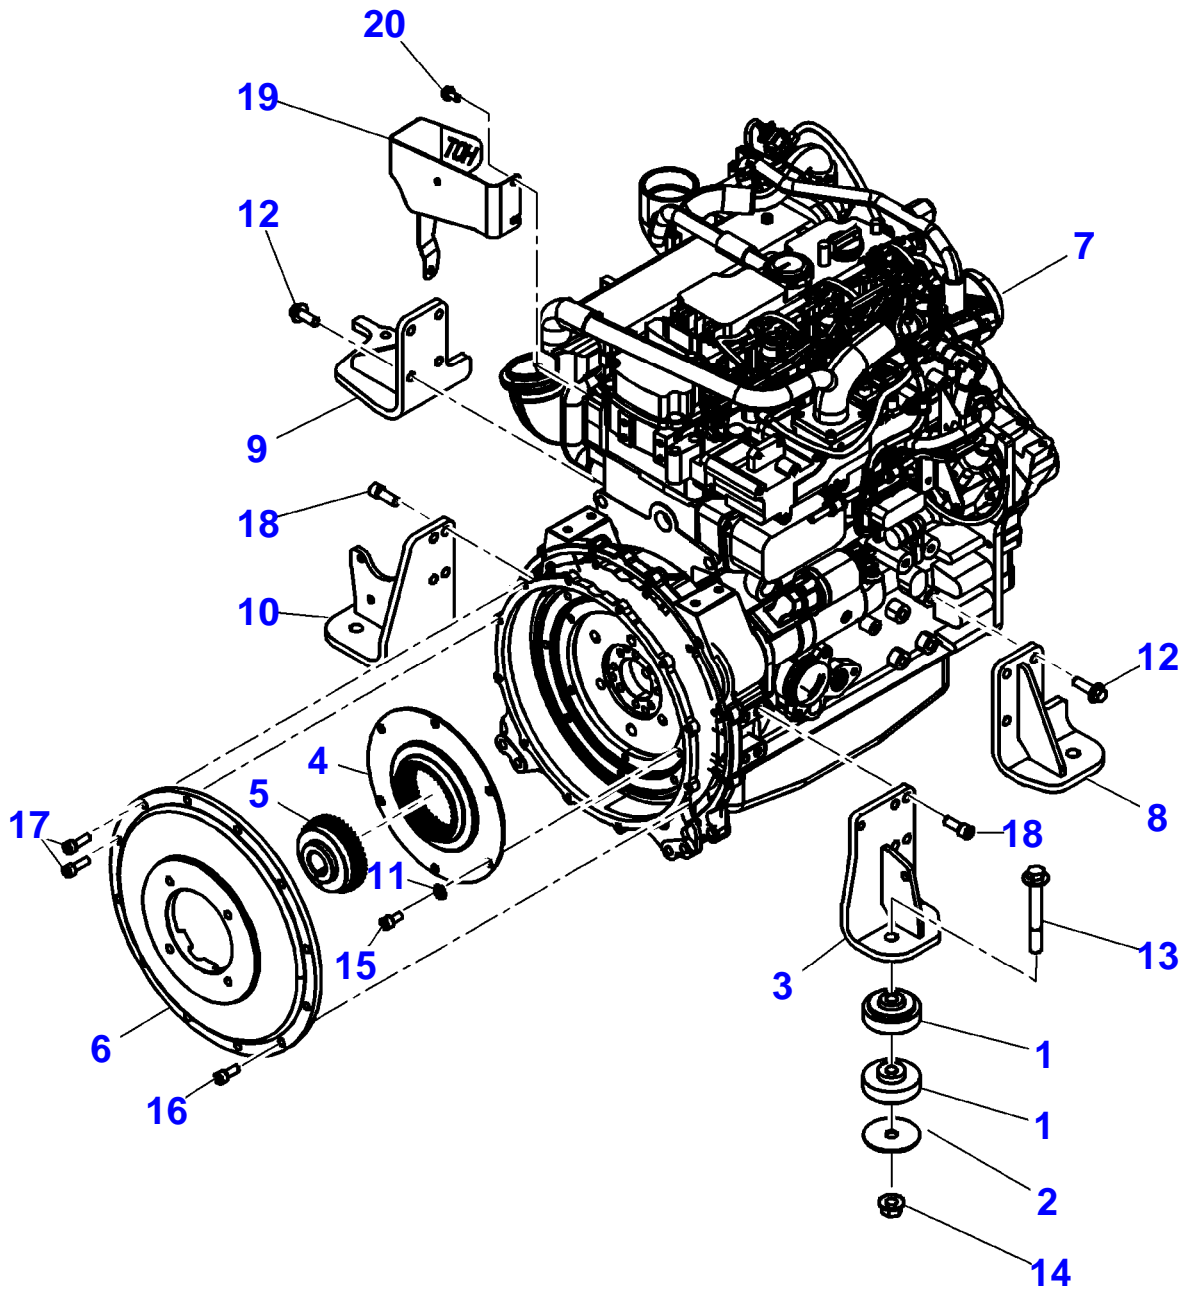

<https://www.ebooklibonline.com>

Item	Part Number	Qty	Description Comments
1	3973106M1	1	CLAMP
2	4241866M1	3	STRAP
3	3970087M1	1	CAP
4	3973011M1	2	STRAP
5	3973110M1	1	EXPANSION TANK
6	3972987M1	1	HOSE
7	3972988M1	1	HOSE
8	3972989M1	1	HOLDER
9	3973658M1	1	ELBOW
10	3973659M1	1	HOSE
11	3973656M1	1	TUBE
12	3972993M1	1	FAN
13	3972997M1	1	HOSE
14	3972998M1	1	HOSE
15		1	HOSE 1100MM (43.31) ORDER ITEM 48
16		1	HOSE 165MM (6.5") ORDER ITEM 48
17		1	HOSE 82MM (3.23") ORDER ITEM 48
18	3973002M1	1	SPACER
19	3973003M1	1	GASKET
20	3973125M1	1	GASKET
21	3973005M1	1	EXCHANGER
22	3973006M1	1	FITTING
23	3973007M1	1	HOLDER
24		1	GASKET 1540MM(60.62") ORDER ITEM 47
25	3973009M1	1	FOAM
26	3973010M1	1	BRACKET
27	3970399M1	2	HEXAGON FLANGE HEAD BOLT
28	3970383M1	2	HEXAGON FLANGE HEAD BOLT
29	4240905M1	3	HEXAGON FLANGE HEAD BOLT
30	3970400M1	2	HEXAGON FLANGE HEAD BOLT
31	3970401M1	3	HEXAGON FLANGE HEAD BOLT
32	4241099M1	1	HEXAGON FLANGE HEAD BOLT
33	4241138M1	3	CLAMP
34	3973100M1	1	CLAMP
35	3970533M1	6	CLAMP
36	3970538M1	4	CLAMP
37	3973101M1	6	CLAMP
38	3970532M1	1	CLAMP
39	3971093M1	2	NUT
40	3971096M1	11	NUT
41	3971728M1	1	DECAL
42	3970402M1	1	BOLT
43	3974320M1	1	BRACKET
44	4241882M1	1	MOUNTING
45	3974386M1	1	BOLT
46	4238208M1	1	CABLE TIE
47	3970779M1	X	GASKET [A]
48	3970882M1	X	HOSE [A] [A] ORDER PER FOOT (1FT = 30.47 CM)

MF 9305 TELESCOPIC HANDLER - EUROPE
ENGINE AUXILIARY EQUIPMENT

6-AC30-030-A

Item	Part Number	Qty	Description Comments
1	3971569M1	8	SUSPENSION
2	3971696M1	4	WASHER
3	3972949M1	1	HOLDER
4	3972950M1	1	FLANGE
5	3972951M1	1	HUB
6	3972952M1	1	COVER
7	3973251M1	1	ENGINE
8	3972954M1	1	HOLDER
9	3972955M1	1	HOLDER
10	3972956M1	1	HOLDER
11	3971665M1	6	WASHER
12	3970386M1	6	HEXAGON FLANGE HEAD BOLT
13	3971387M1	4	SCREW
14	4238366M1	4	NUT
15	3971404M1	6	SCREW
16	3972958M1	10	SCREW
17	3973109M1	2	SCREW
18	3972959M1	8	SCREW
19	3973630M1	1	COVER
20	3970399M1	2	HEXAGON FLANGE HEAD BOLT