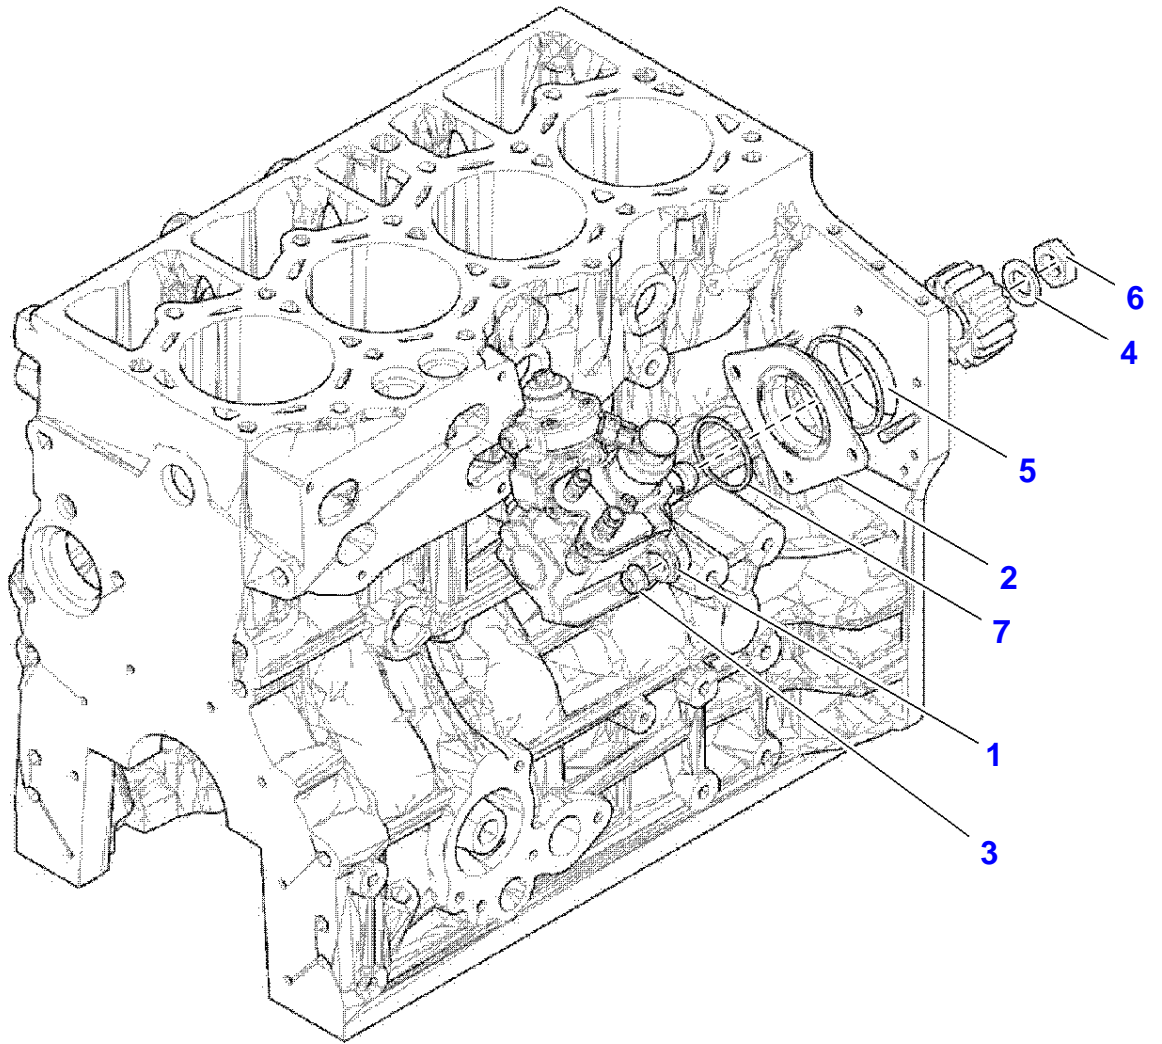

SUPPLY LINES

Item	Part Number	Qty	Description Comments
1	3972851M1	1	GUIDE CCL2
2	3972829M1	1	PIPE CCL2
3	3972829M1	1	PIPE CCL2
4	3972860M1	1	PIPE CCL2
5	NS	2	NON-SERVICEABLE PART BOLT
6	NS	2	NON-SERVICEABLE PART SPACER
7	NS	1	NON-SERVICEABLE PART SENSOR
8	NS	1	NON-SERVICEABLE PART NUT
9	NS	1	NON-SERVICEABLE PART BOLT
10	NS	1	NON-SERVICEABLE PART CLAMP
11	NS	1	NON-SERVICEABLE PART GREASE

MF 9305 TELESCOPIC HANDLER - EUROPE
FUEL INJECTION PUMP

6-SC10-002-A