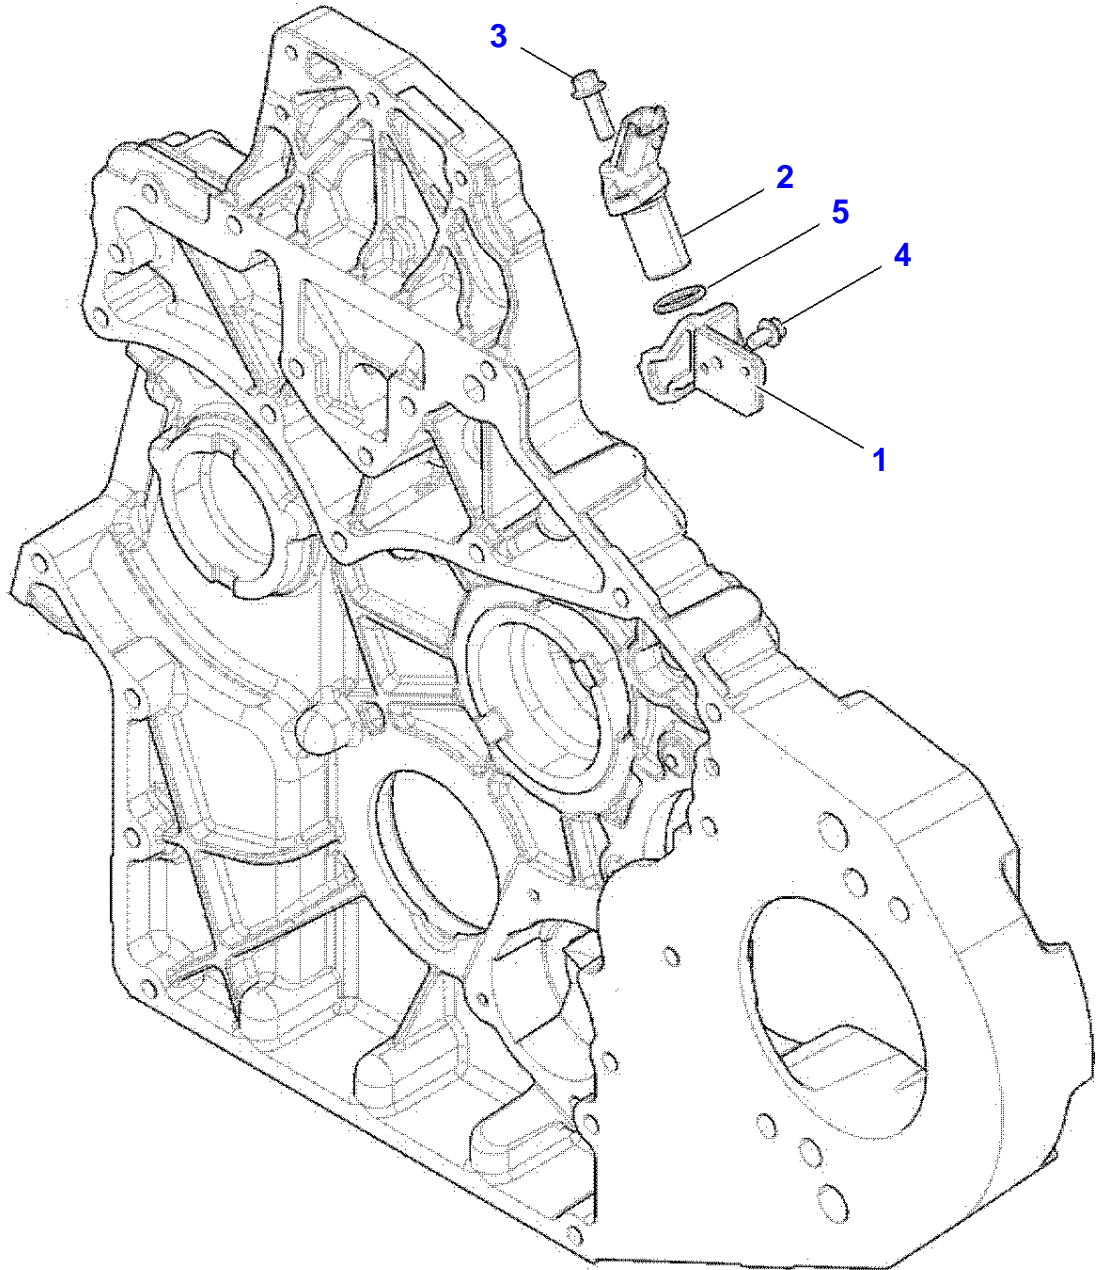

Item	Part Number	Qty	Description Comments
1	3972968M1	1	PREFILTER
	3972868M1	1	FUEL FILTER
2	4241375M1	4	TIE
3	4241866M1	3	STRAP
4	4240886M1	2	NUT
5	3973073M1	2	FITTING
6	3973074M1	1	FITTING
7	NS	1	NON-SERVICEABLE PART HOSE 120MM (4.72") ORDER ITEM 27
8	NS	1	NON-SERVICEABLE PART HOSE 645MM (25.39") ORDER ITEM 28
9	NS	1	NON-SERVICEABLE PART HOSE 2920MM(114.96") ORDER ITEM 28
10	NS	1	NON-SERVICEABLE PART HOSE 2485MM (97.83") ORDER ITEM 27
11	3973807M1	1	SUPPORT
12	3970384M1	7	HEXAGON FLANGE HEAD BOLT
13	4240905M1	2	HEXAGON FLANGE HEAD BOLT
14	3970510M1	1	CLAMP
15	3973102M1	3	CLAMP
16	3971093M1	7	NUT
17	3970544M1	1	CLAMP
18	3970545M1	4	CLAMP
19	3972969M1	1	FUEL PUMP
20	3972977M1	1	SENSOR
21	3972975M1	1	FUEL FILTER
	3972869M1	1	FILTER
22	3974121M1	1	HOSE
23	4241957M1	1	CLAMP
24	3972957M1	4	SCREW
25	3973227M1	4	WASHER
26	3971079M1	4	NUT
27	3973112M1	X	FUEL HOSE
28	3971742M1	X	HOSE
29		1	ENGINE SEE PAGE 01-0003
30		1	TANK SEE PAGE 08-0004

MF 9305 TELESCOPIC HANDLER - EUROPE
CRANKSHAFT

6-0080-001-A