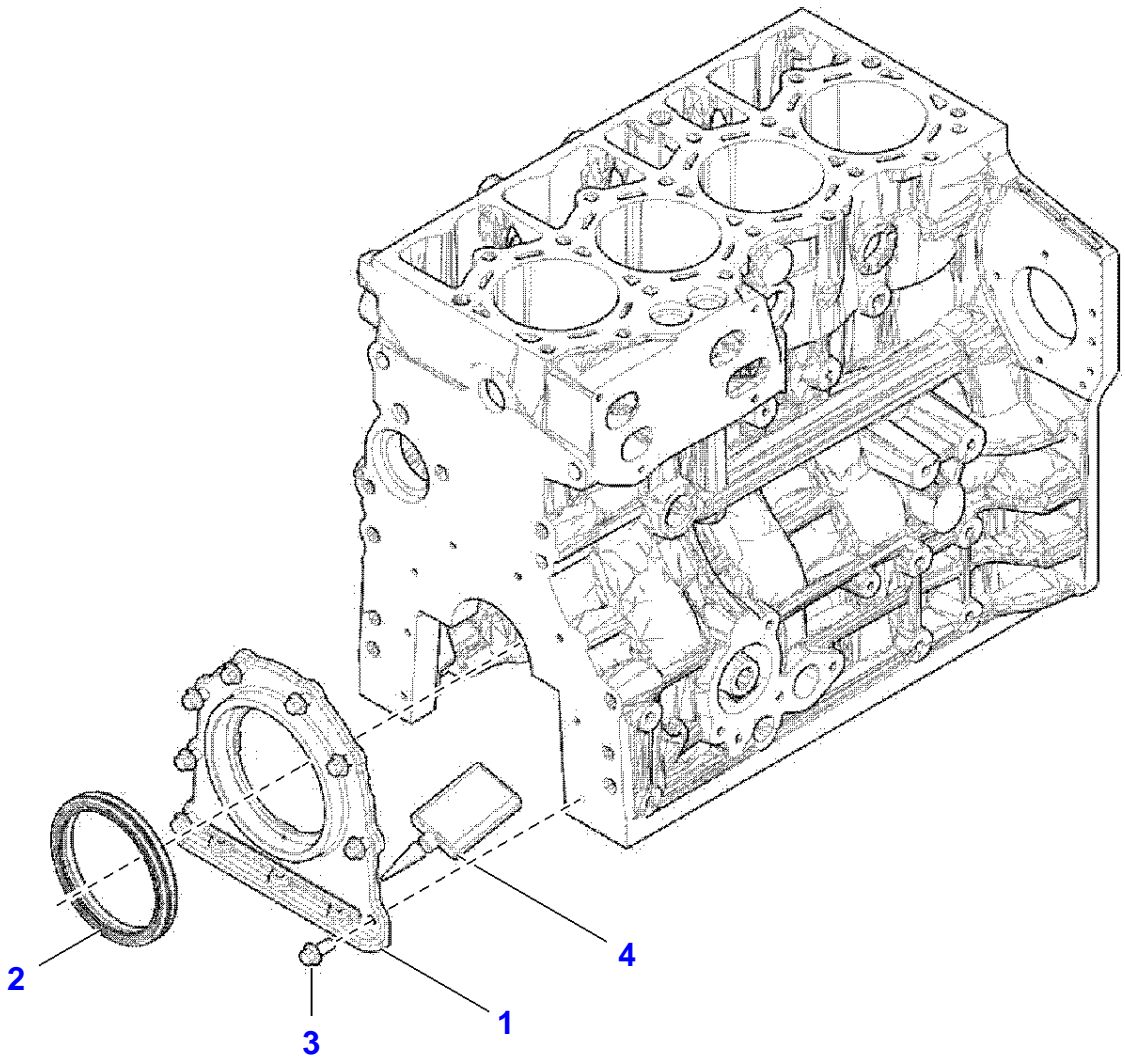

Item	Part Number	Qty	Description Comments
1	3972847M1	1	INJECTION PUMP CCL2
2	3972925M1	1	SPACER CCL2
3	NS	3	NON-SERVICEABLE PART NUT
4	NS	1	NON-SERVICEABLE PART WASHER
5	3972910M1	1	O RING CCL2
6	NS	1	NON-SERVICEABLE PART NUT
7	3972867M1	1	O RING CCL2

MF 9305 TELESCOPIC HANDLER - EUROPE
CYLINDER-BLOCK

6-0050-002-A