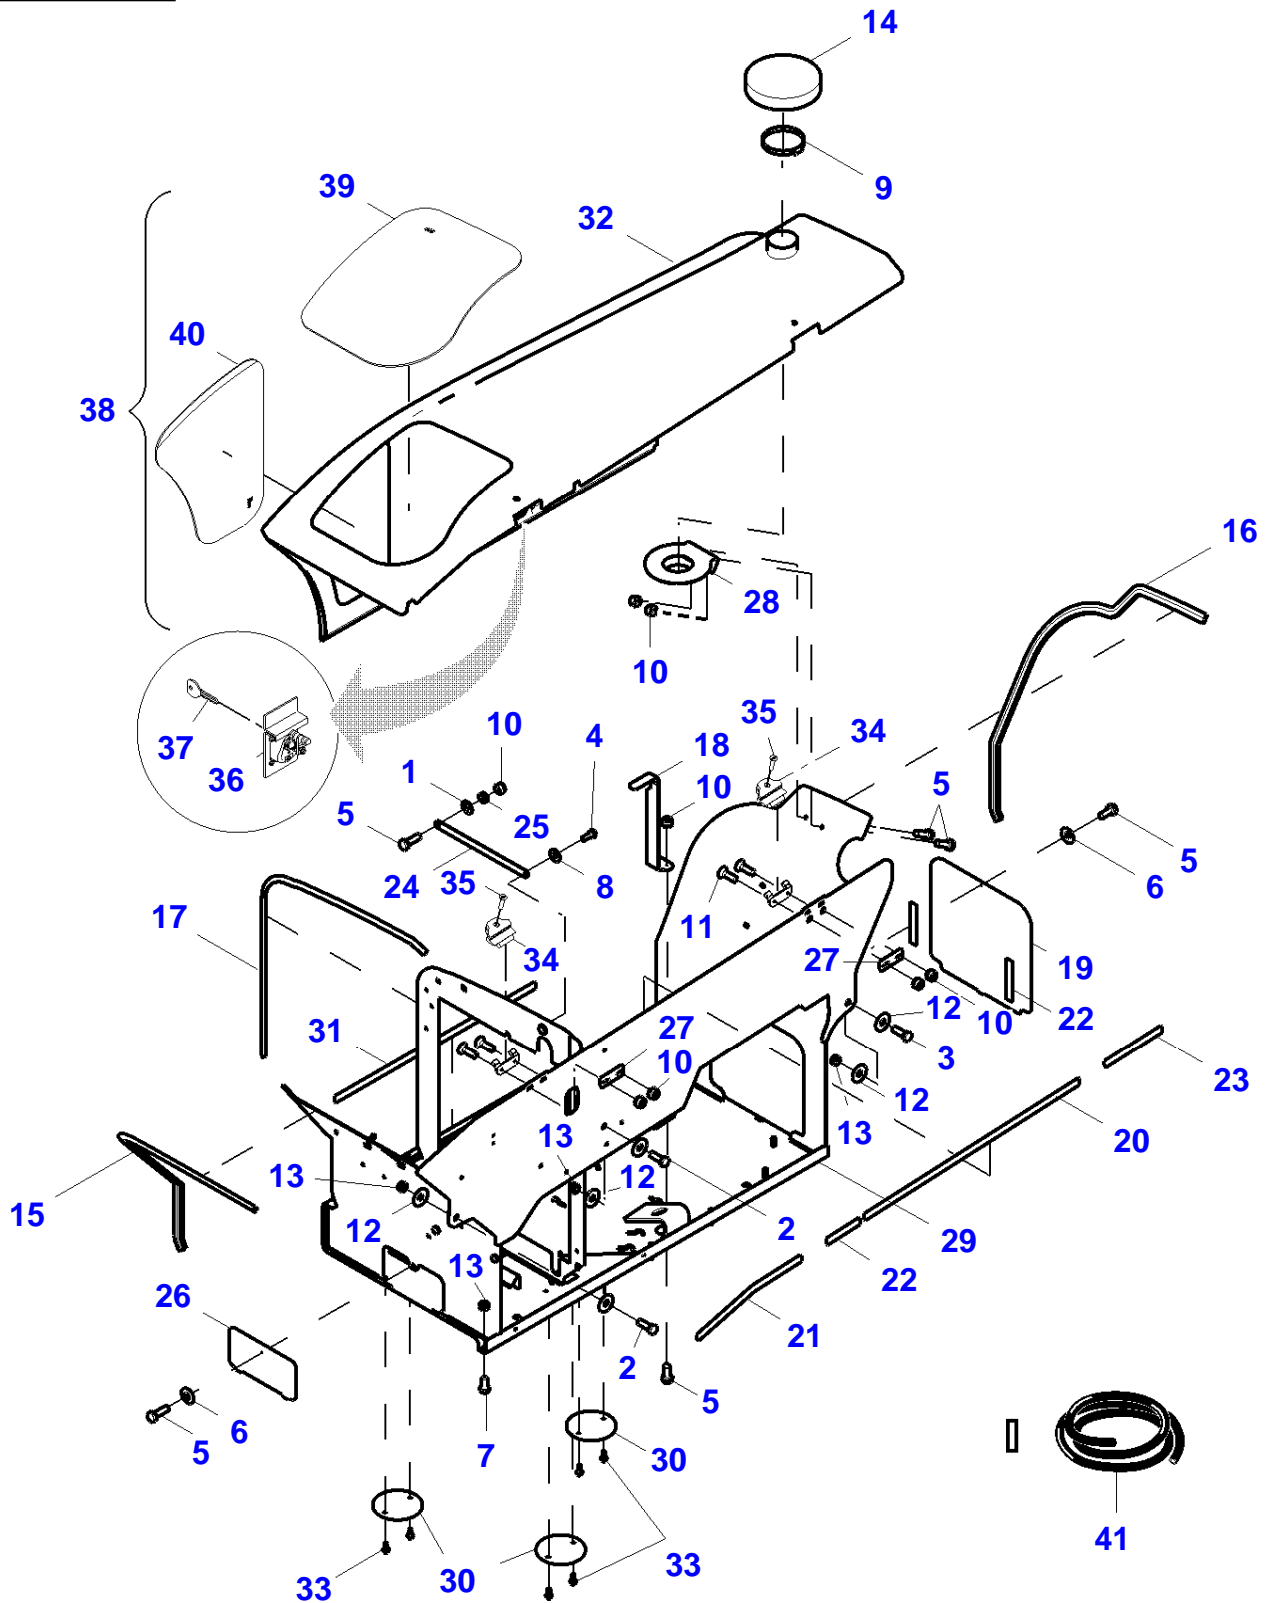

6-SA15-001-B

Item	Part Number	Qty	Description	Comments
1	4232983M1	1	Flat Washer	
2	4232018M1	2	Hex Cap Screw	
3	4233024M1	1	Hex Cap Screw	
4	4232021M1	1	Hex Cap Screw	
5	4240637M1	7	Screw	
6	4232764M1	2	Tooth Washer	
7	3971916M1	1	Bolt	Repairs and replaces 4233539M1
8	4234512M1	1	Flat Washer	
9	4236081M1	1	Hose Clip	
10	4240327M1	9	Nut	Repairs and replaces 4232149M1
11	4233021M1	4	Screw	
12	4236646M1	6	Flat Washer	
13	4232081M1	4	Nut	
14	4236668M1	1	Cap	
15		1	SEAL	Not serviced,order 2m of 4233992m1
16		1	SEAL	2m of 4233992m1
17		1	SEAL	2m of 4233992m1
18	4240895M1	1	Bar	
19	4240896M1	1	Cover	
20		1	Edge	795 mm (31.30") Not serviced,order item 41
21		1	Edge	395 mm (15.55") Not serviced,order item 41
22		3	Edge	120 mm (4.72") Not serviced,order item 41
23		1	Edge	210 mm (8.27") Not serviced,order item 41
24	4240897M1	1	Rod	
25	4240898M1	1	Spacer	
26	4241981M1	1	Cover	
27	4240899M1	2	Slider	
28	3971880M1	1	Support	Repairs and replaces 4240900M1
29	4241980M1	1	Basket	
30	4240904M1	3	Plate	
31		1	Edge	740 mm (29.14") Not serviced,order item 41
32		1	Cover	(38) Not serviced,order item 38
33	4240905M1	6	Carriage Bolt	
34	4232799M1	2	Hinge	(38)
35	4233021M1	2	Screw	(38)
36	4240893M1	1	Lock	(38)
37	4240906M1	X	Lock Key	(36)
38	3972606M1	1	Hood	
39		1	Cover	Not serviced,order item 38
40		1	Cover	Not serviced,order item 38
41	4234627M1	X	Seal	[A]

FOOTNOTE [A] ORDER BY THE METER