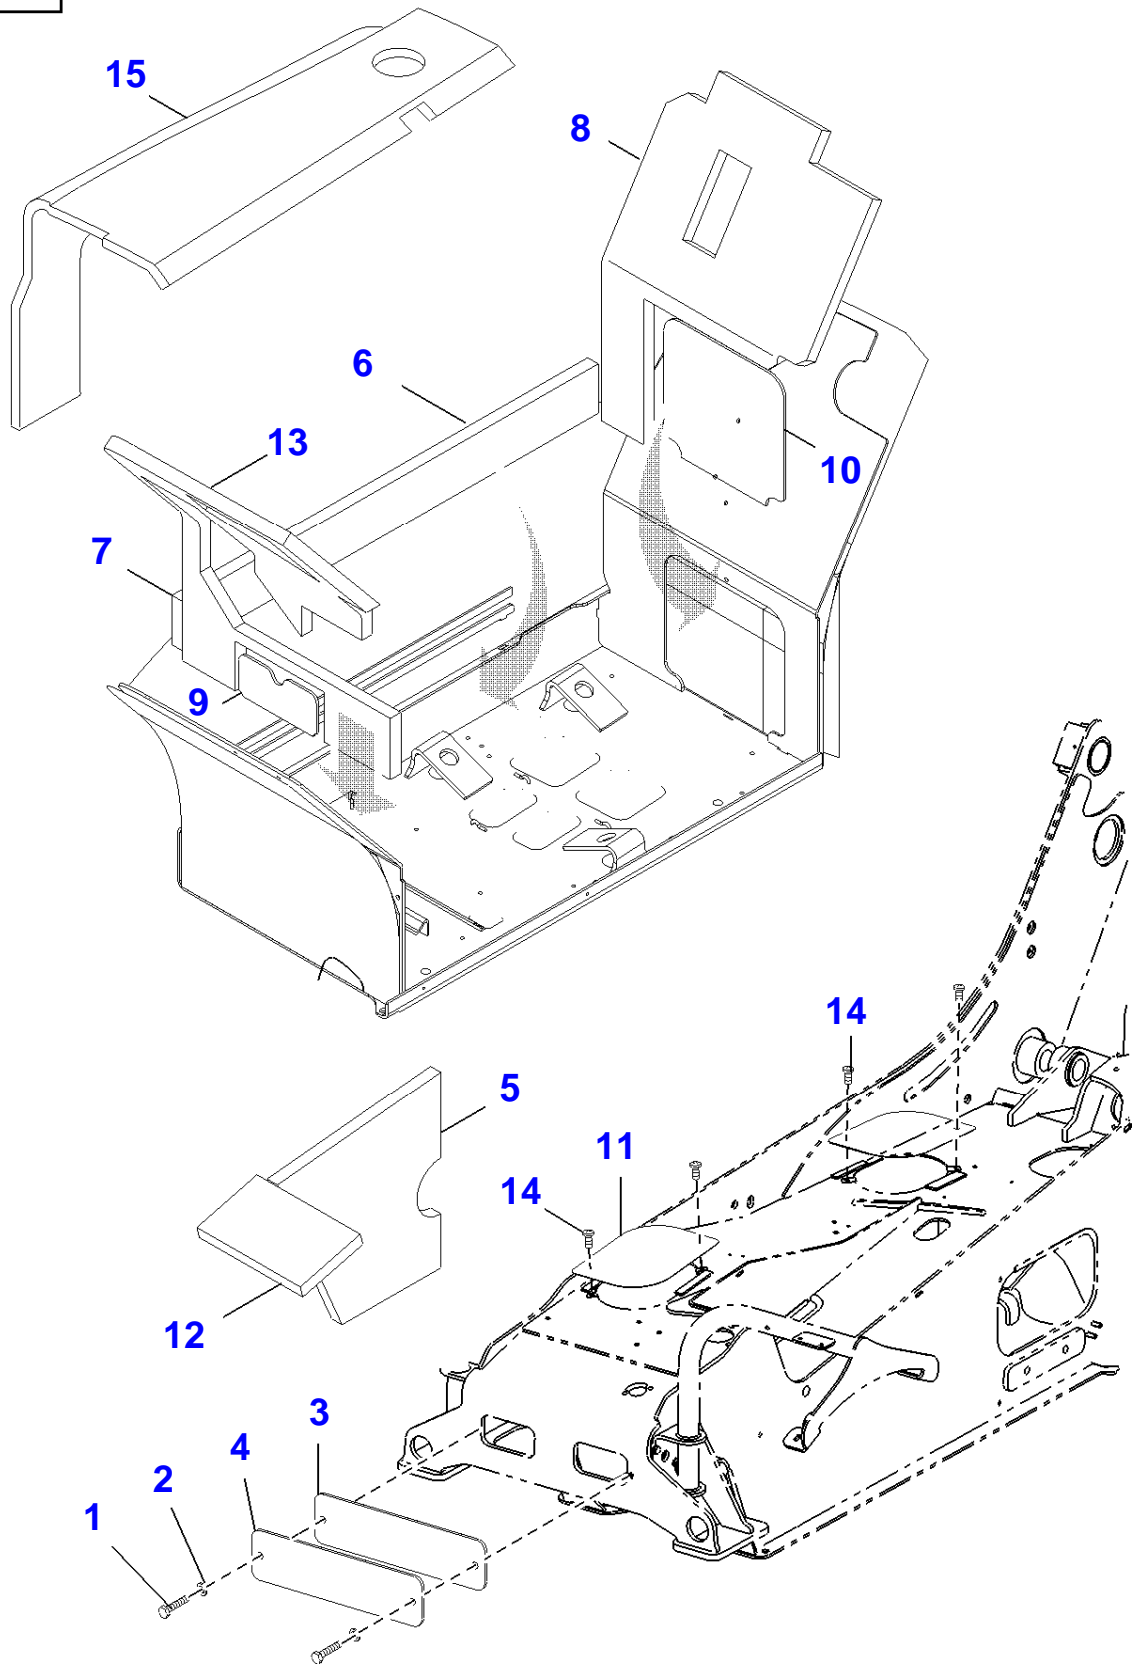

Door stopper

Item	Part Number	Qty	Description
1	3972739M1	1	Bolt
2	4232764M1	1	Tooth Washer
3	4233528M1	3	Hex Socket Screw
4	4232684M1	1	Plug
5	4240973M1	1	Stop
6	4240974M1	1	Lock
7	4240975M1	1	Spacer
8	4240976M1	1	Seal
9	4240977M1	1	Nut
10	4240978M1	1	Washer
11	4240979M1	1	Spacer
12	4240980M1	1	Grommet

6-SB05-001-B