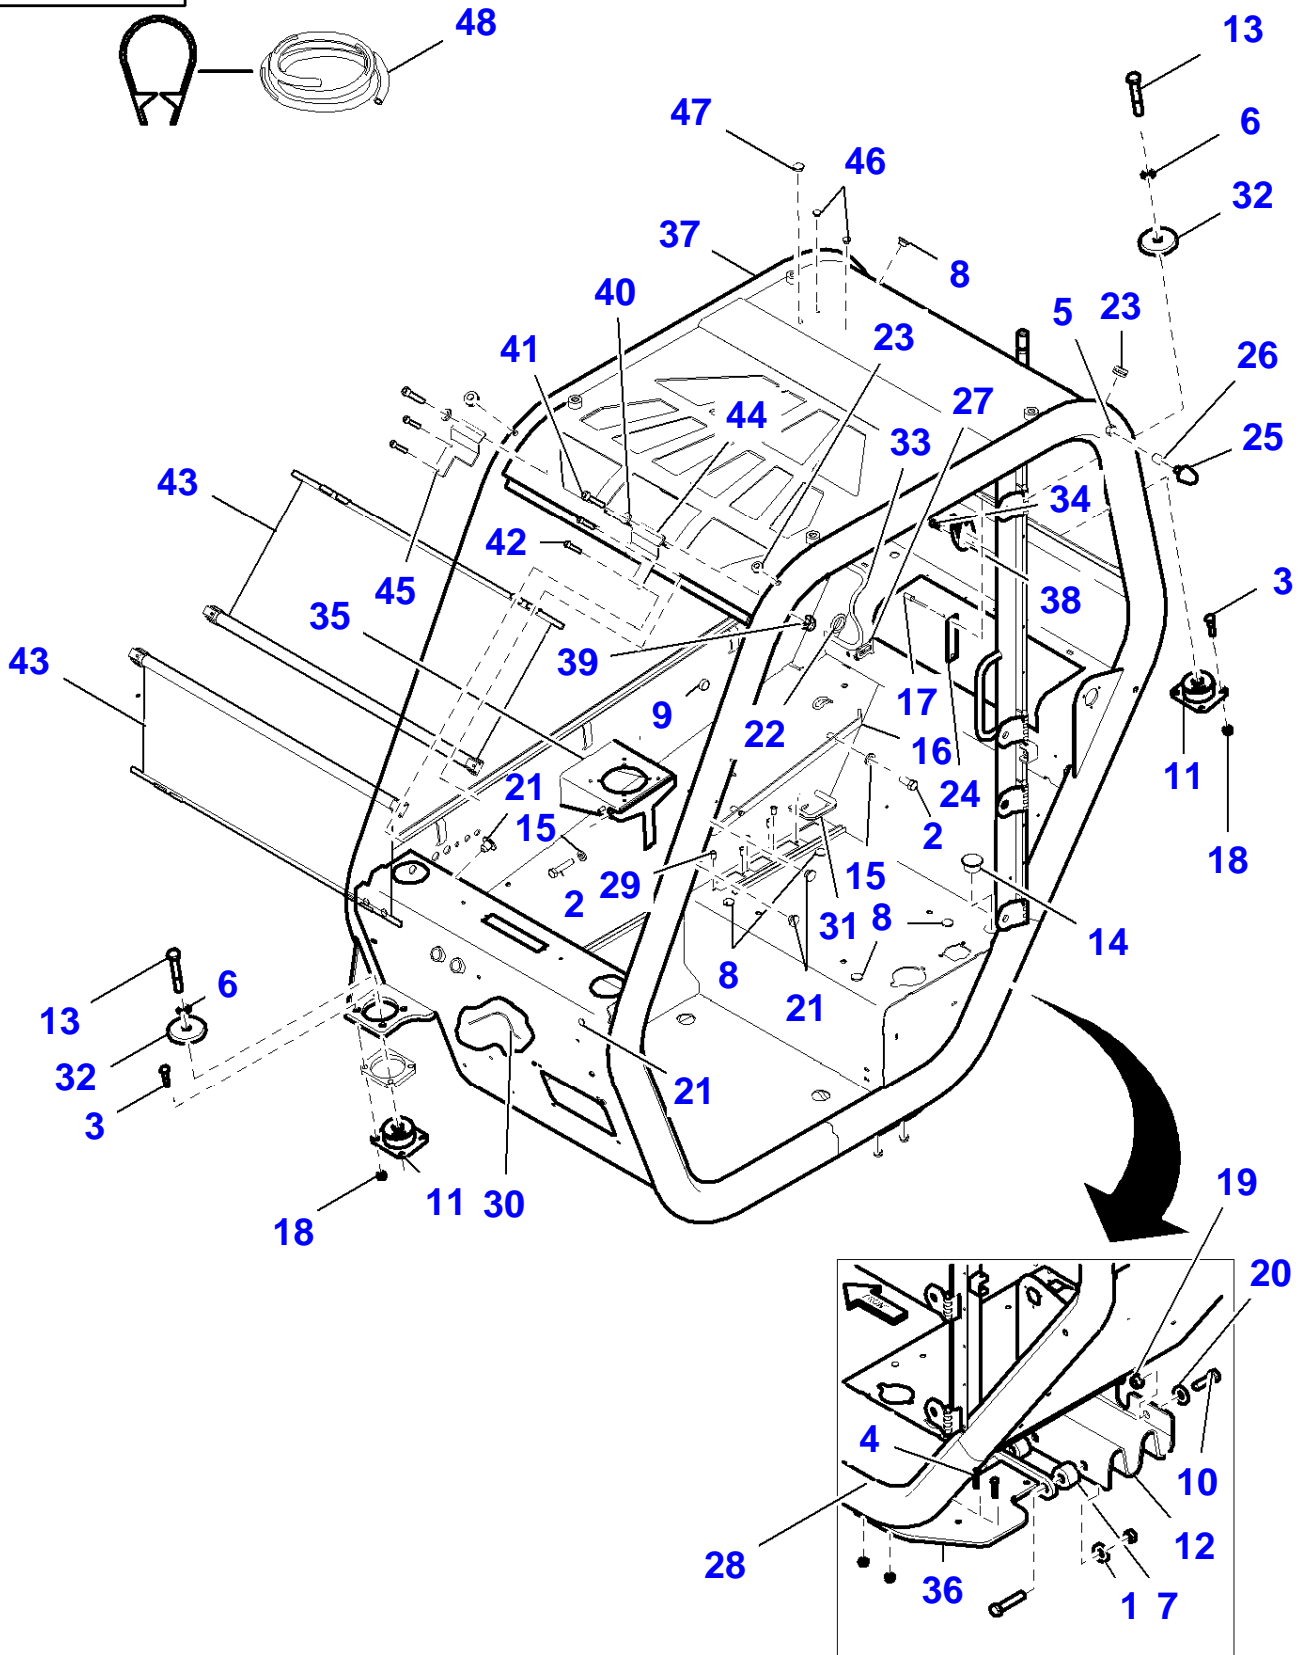

MF 9205 TELESCOPIC HANDLER - 3906365
6-B014-051-A

6-B014-051-A

Cab - Installation

Item	Part Number	Qty	Description	Comments
1	4233270M1	2	Flat Washer	
2	4232021M1	4	Hex Cap Screw	
3	4232030M1	8	Hex Cap Screw	
4	3971364M1	4	Screw	
5	4233215M1	1	Nut	
6	4232128M1	2	Flat Washer	
7	4233267M1	2	Spacer	
8	4240913M1	5	Plug	Repairs and replaces 4238345M1
9	4240913M1	1	Plug	
10	4232606M1	2	Hex Cap Screw	
11	3712693M1	2	Vibration Mount	
12	4232525M1	1	Plate	
13	4238096M1	4	Hex Cap Screw	
14	4240914M1	1	Cap	
15	4234819M1	4	Flat Washer	
16	4236982M1	1	Guide	
17	4235731M1	2	Rivet	
18	4232078M1	12	Nut	
19	4232081M1	4	Nut	
20	4233910M1	2	Washer	
21	4240915M1	9	Plug	
22	4235834M1	3	Guide	
23	4235833M1	3	Guide	
24		1	Plate	
25	4235710M1	1	Stop	
26	4235711M1	1	Insert	
27	4240916M1	1	Nut	
28	4238271M1	1	Tube	
29	4240917M1	6	Insert	
30		1	Edge	160 mm (6.3") Not serviced,order item 48
31		1	Seal	160 mm (6.3") Not serviced,order item 48
32	4237961M1	2	Washer	
33		1	Edge	450 mm (17.72") Not serviced,order item 48
34	4240657M1	2	Screw	
35	4240918M1	1	Support	
36	4240919M1	1	Support	
37	4240920M1	1	Cab	
38	4240921M1	1	Rack	
39	4233903M1	4	Nut	
40	4232591M1	4	Flat Washer	
41	4236540M1	4	Hex Cap Screw	
42	4240657M1	4	Screw	
43	4240922M1	2	Sun Shield	
44	4240923M1	1	Support	Left Hand
45	4240924M1	1	Support	Right Hand
46	3970038M1	2	Plug	
47	3970044M1	1	Plug	
48	4240925M1	X	Seal	[A]

FOOTNOTE [A] ORDER BY THE METER