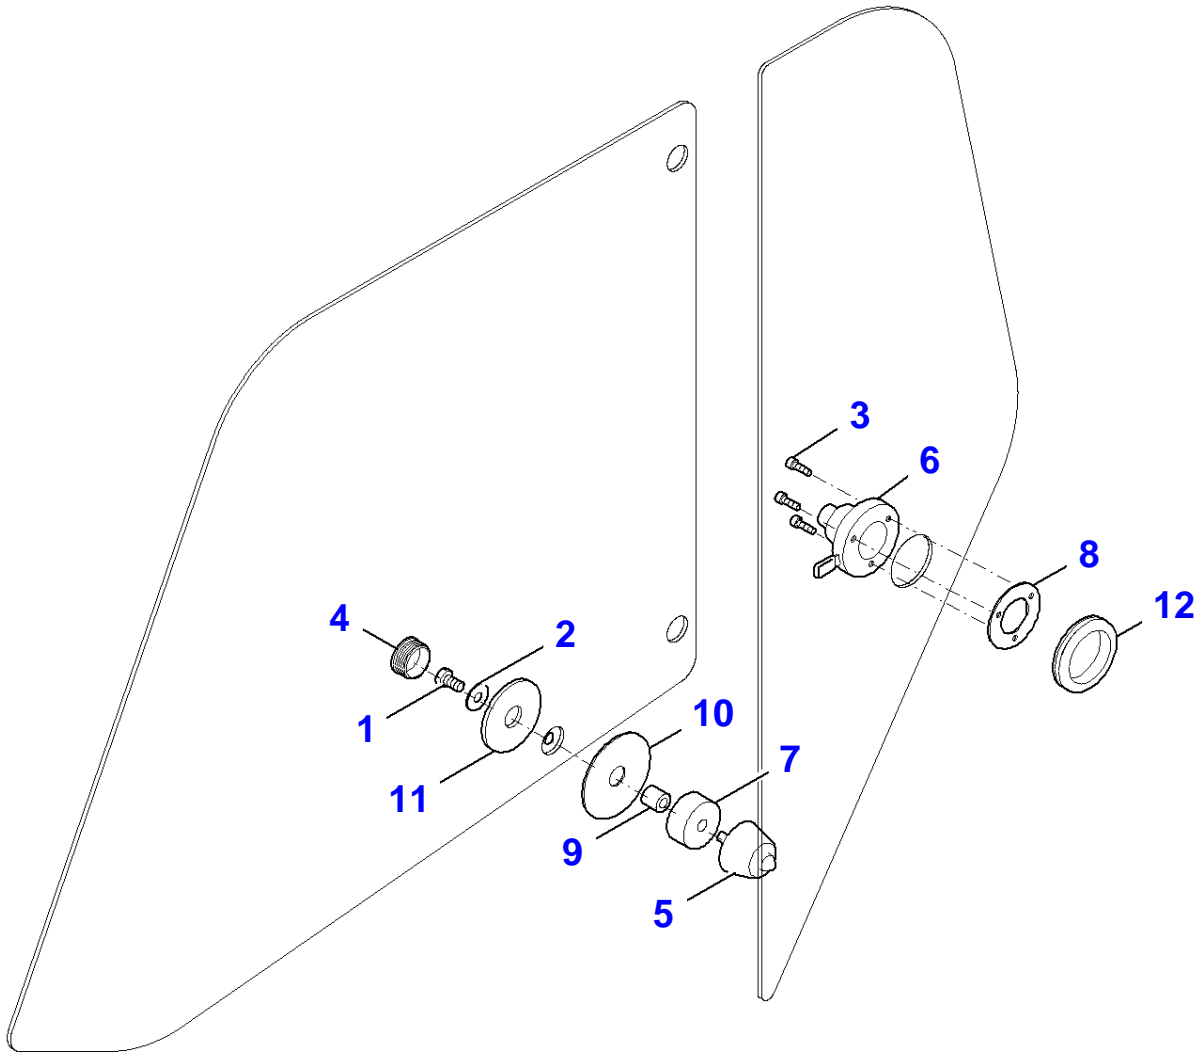

6-SB04-001-A

Door stopper

Item	Part Number	Qty	Description
1	3972739M1	1	Bolt
2	4232764M1	1	Tooth Washer
3	4233528M1	3	Hex Socket Screw
4	4232684M1	1	Plug
5	4240973M1	1	Stop
6	4240974M1	1	Lock
7	4240975M1	1	Spacer
8	4240976M1	1	Seal
9	4240977M1	1	Nut
10	4240978M1	1	Washer
11	4240979M1	1	Spacer
12	4240980M1	1	Grommet