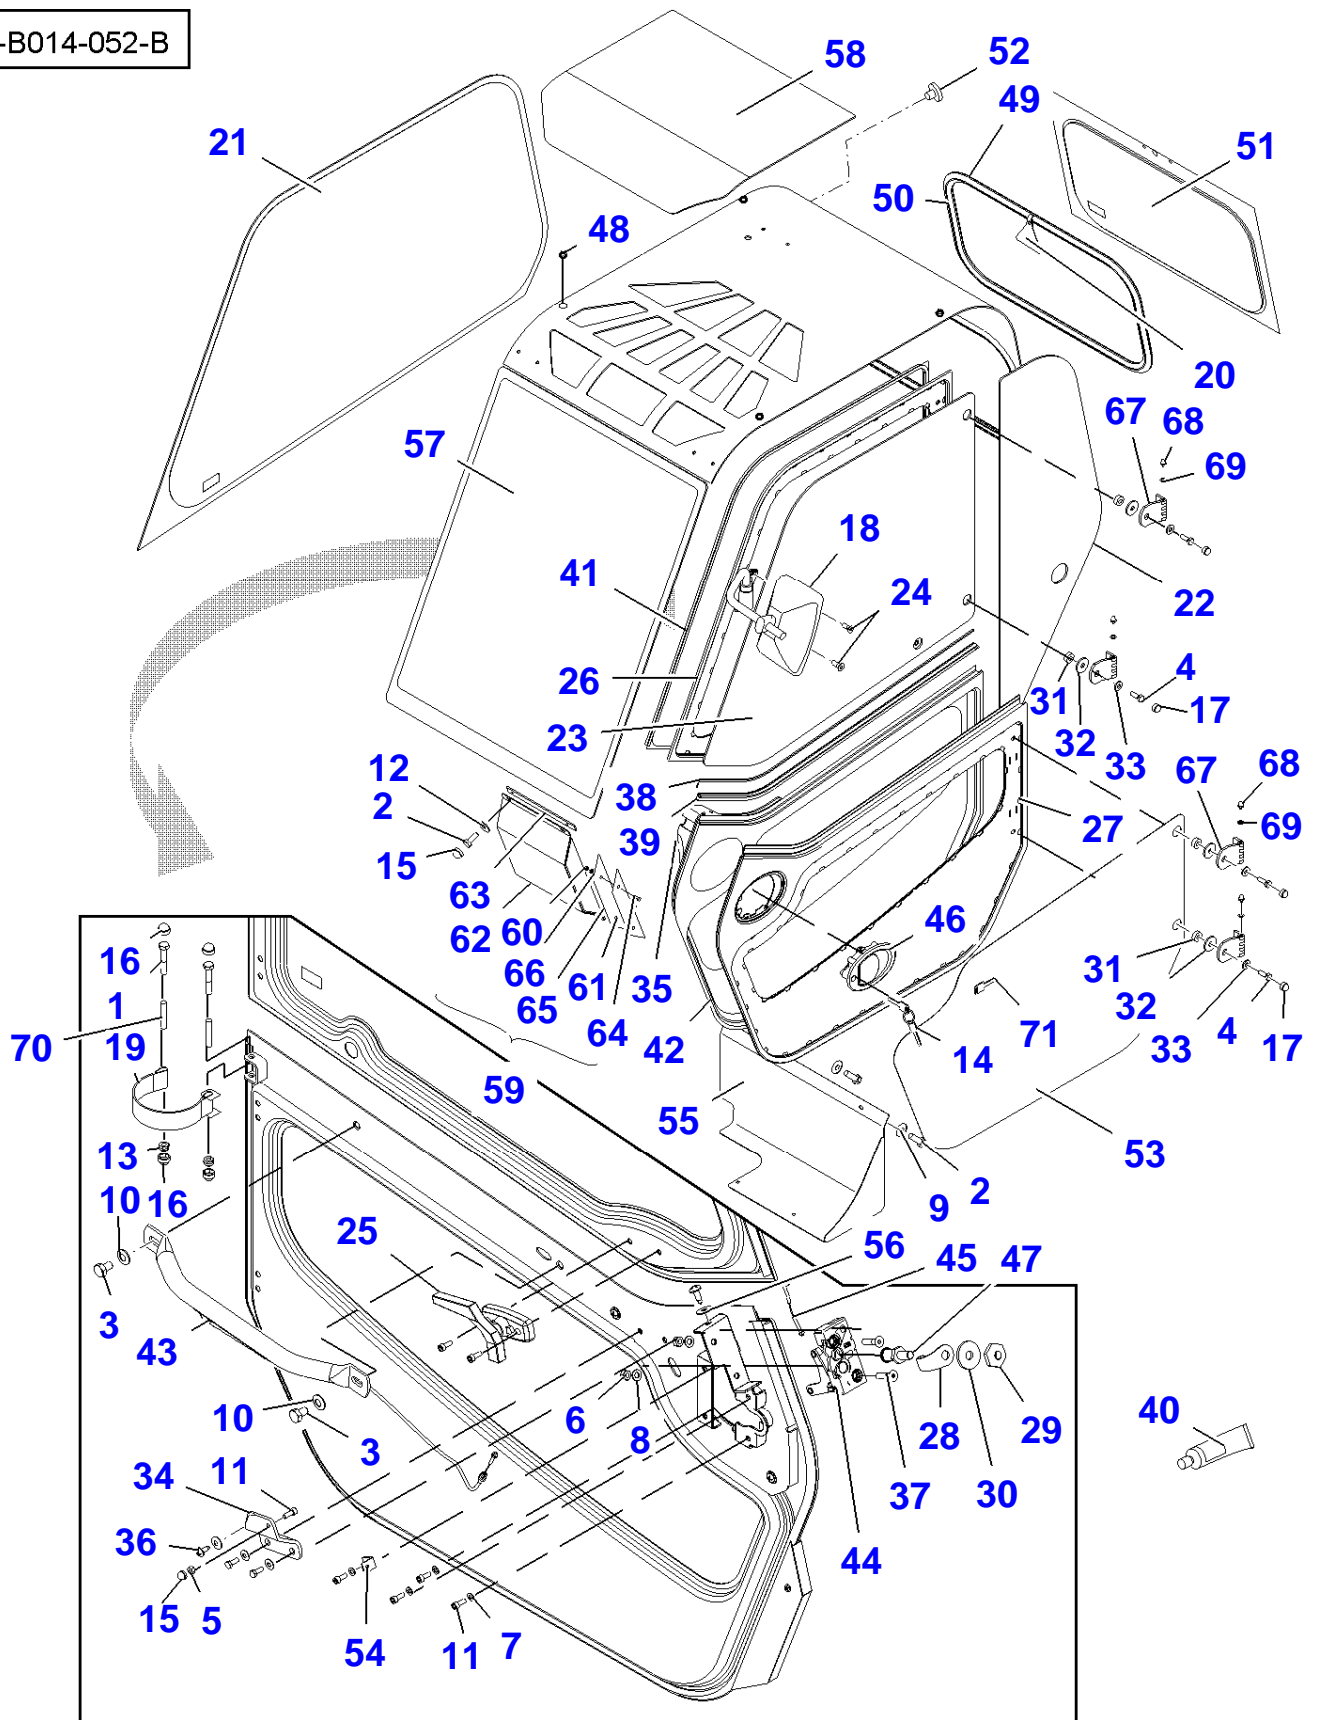

MF 9205 TELESCOPIC HANDLER - 3906365
6-B014-052-B

6-B014-052-B

Item	Part Number	Qty	Description	Comments
1	4234126M1	2	Hex Cap Screw	
2	4232021M1	8	Hex Cap Screw	
3	4232025M1	2	Hex Cap Screw	
4	4232029M1	4	Hex Cap Screw	
5	4233903M1	1	Nut	
6	3971092M1	2	Nut	
7	4232591M1	4	Flat Washer	
8	4240121M1	2	Flat Washer	
9	4232981M1	4	Flat Washer	
10	4232038M1	2	Flat Washer	
11	4236547M1	7	Hex Cap Screw	
12	4234512M1	4	Flat Washer	
13	4235434M1	2	Nut	
14	4240598M1	1	Lock Key	
15	4234630M1	5	Cap	
16	4235693M1	4	Muff	Repairs and replaces 4235814M1
17	4235812M1	4	Muff	
18	4233052M1	1	Mirror	w/bracket
	4240638M1	1	Mirror	w/o bracket
19	4235431M1	1	Rubber Strap	
20	4240927M1	1	Tag	
21	4235696M1	1	Window	Right Hand
22	4236741M1	1	Window	Left Hand
23	4235678M1	1	Glass Pane	
24	4235699M1	2	Screw	
25	4236445M1	1	Grip	
26	4236130M1	1	Gate	Top
27	4236579M1	1	Gate	Bottom
28	4235733M1	1	Protection.	
29	4235735M1	1	Holding Fixture	
30	4235734M1	1	Flat Washer	
31	4235811M1	4	Spacer	
32	4235810M1	4	Washer	
33	4235809M1	4	Washer	
34	4235824M1	1	Strap	
35	4235815M1	1	Muff	
	3972696M1	1	Cover	Repairs and replaces 4240510M1
36	4235816M1	3	Screw	
37	4235821M1	2	Screw	
38	4235807M1	1	Gasket	
39	4235808M1	1	Gasket	
40	4240928M1	1	Stick	
41	4237310M1	1	Seal	Top
42	4237197M1	1	Seal	Bottom
43	4238072M1	1	Handle	
44	4238071M1	1	Lock	
45	4238070M1	1	Cable	
46	4238069M1	1	Handle	
47	4240929M1	1	Lock	
48	4238344M1	4	Plug	
49	4240930M1	1	Profile	
50	4240931M1	1	Profile	
51	4240932M1	1	Rear Window	
52	4238345M1	1	Plug	
53	4240933M1	1	Door	
54	4240934M1	1	Plate	
55	4240935M1	1	Cover	
56	4240936M1	3	Washer	
57	4240937M1	1	Shield	
58	4240938M1	1	Window	
59	4240103M91	1	Filter	
60	4235502M1	4	Nut	(59)
61	4235716M1	2	Filter	(59)
62	4235715M1	1	Casing	(59)
63	4237291M1	2	Seal	(59)
64	4235718M1	4	Hex Cap Screw	(59)
65	4235717M1	2	Grille	(59)
66	4235725M1	4	Washer	(59)
67	4240081M1	4	Hinge	Repairs and replaces 4235832m1
68		4	Nipple	(67)

Not serviced,order item 67