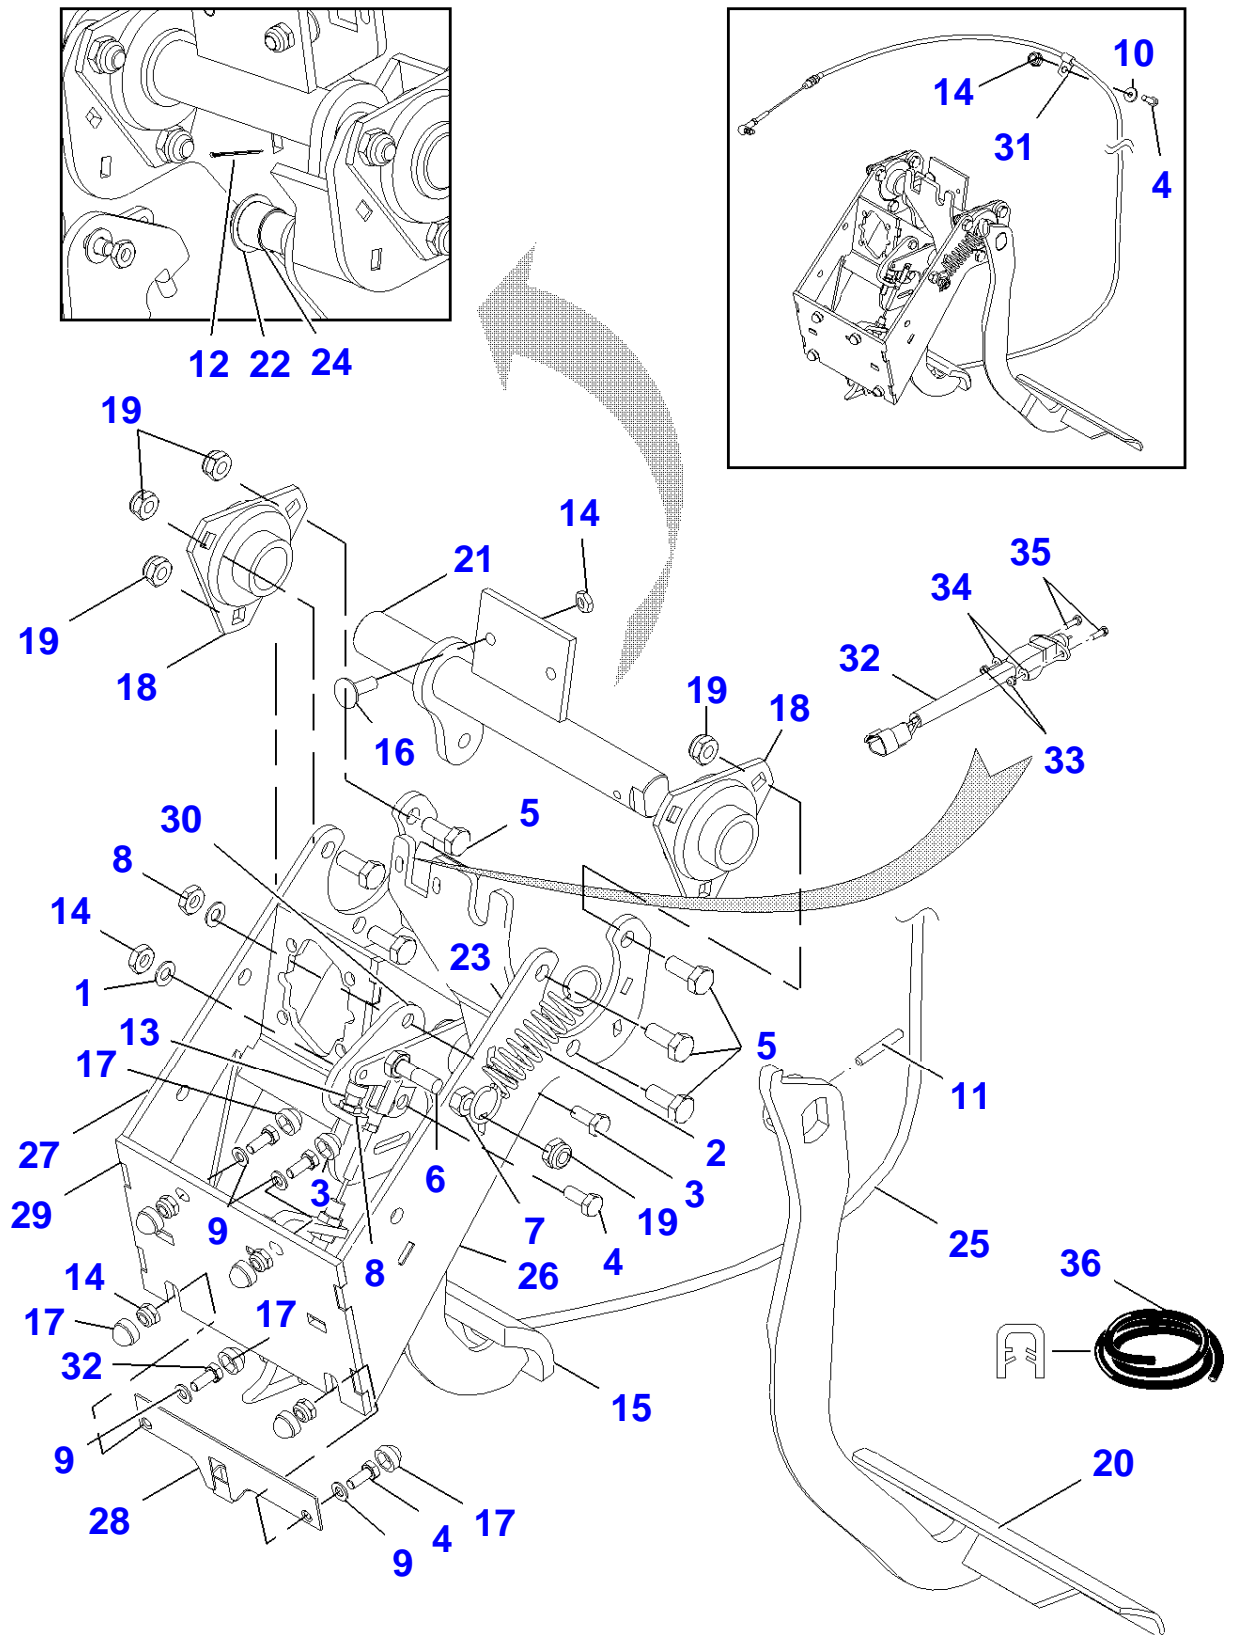

Engine sound proofing

Item	Part Number	Qty	Description
1	4232028M1	2	Hex Cap Screw
2	4236300M1	2	Flat Washer
3	4237139M1	1	Plate
4	4237140M1	1	Plate
5	4240981M1	1	Plate
6	4240982M1	1	Plate
7	4240983M1	1	Plate
8	4240984M1	1	Plate
9	4240985M1	1	Plate
10	4240986M1	1	Plate
11	4240987M1	2	Cover
12	4240988M1	1	Plate
13	4240989M1	1	Plate
14	4237148M1	4	Screw
15	4240903M1	1	Plate

6-SB06-001-B