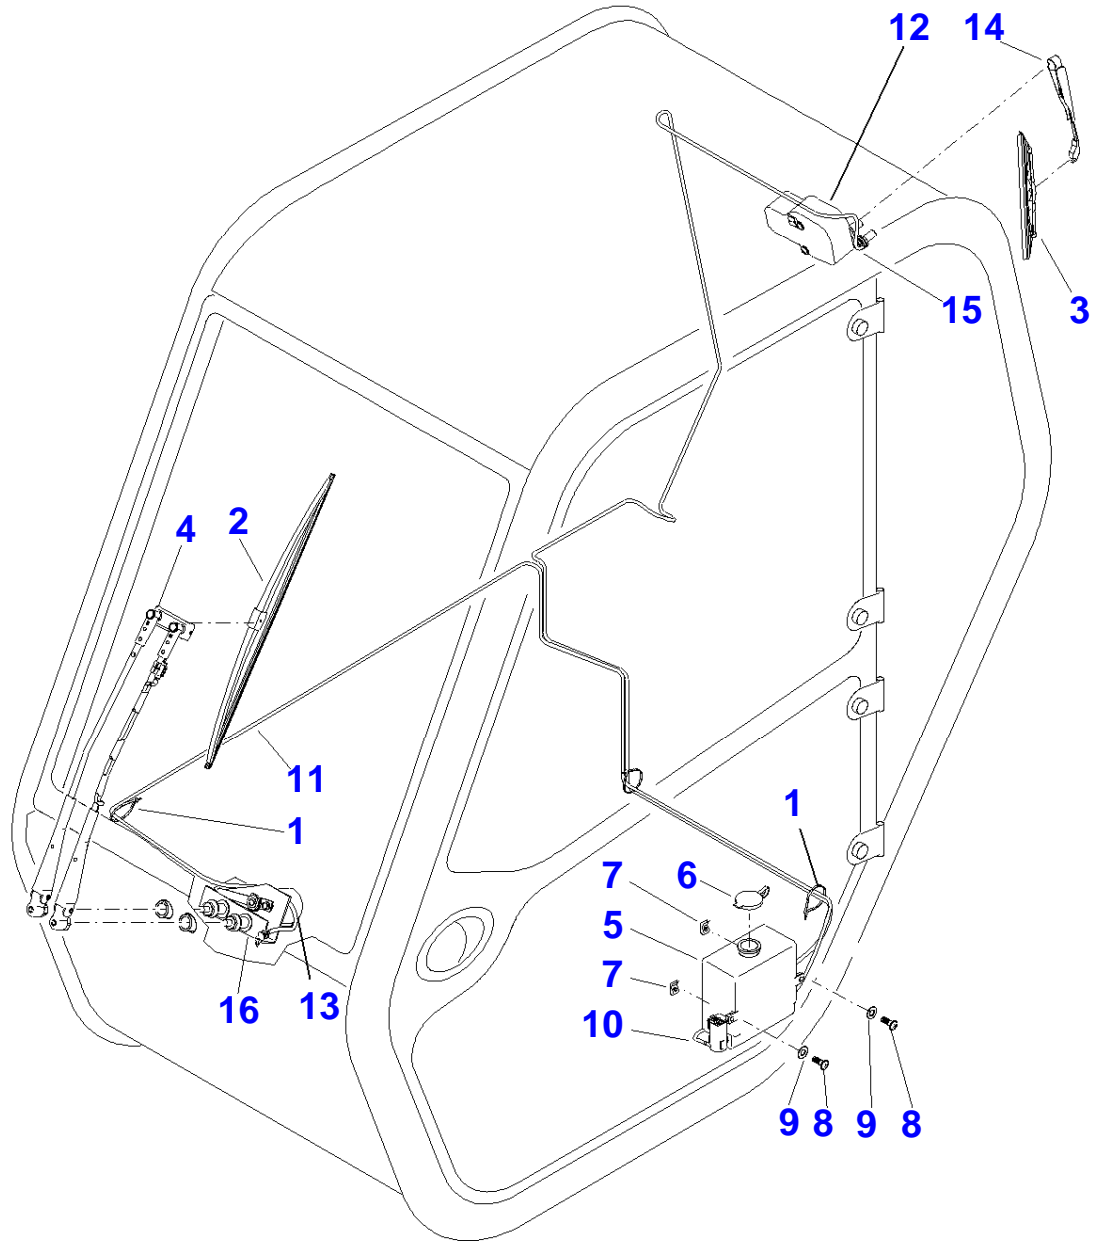

6-1880-005-A

Massey Ferguson

MF 9205 TELESCOPIC HANDLER - 3906365

3906365

Tractor Cab - Windscreen Wiper

Page010-0030

Item	Part Number	Qty	Description	Comments
1	4233924M1	3	Clamp	
2	4232794M1	1	Wiper Blade	
3	4232795M1	1	Wiper Blade	
4	4232796M1	1	Wiper Arm	
5	4235669M1	1	Water Tank	w/cap
6	4238566M1	1	Plug	(5)
7	4235741M1	2	Clip	
8	4235718M1	2	Hex Cap Screw	
9	4235725M1	2	Washer	
10	4235876M1	1	Tube	
11	4235876M1	1	Tube	
12	4240939M1	1	Wiper Motor	
13	4240940M1	1	Wiper Motor	
14	4240941M1	1	Arm	
15	4240942M1	1	Sprayer	
16	4232806M1	1	Grommet