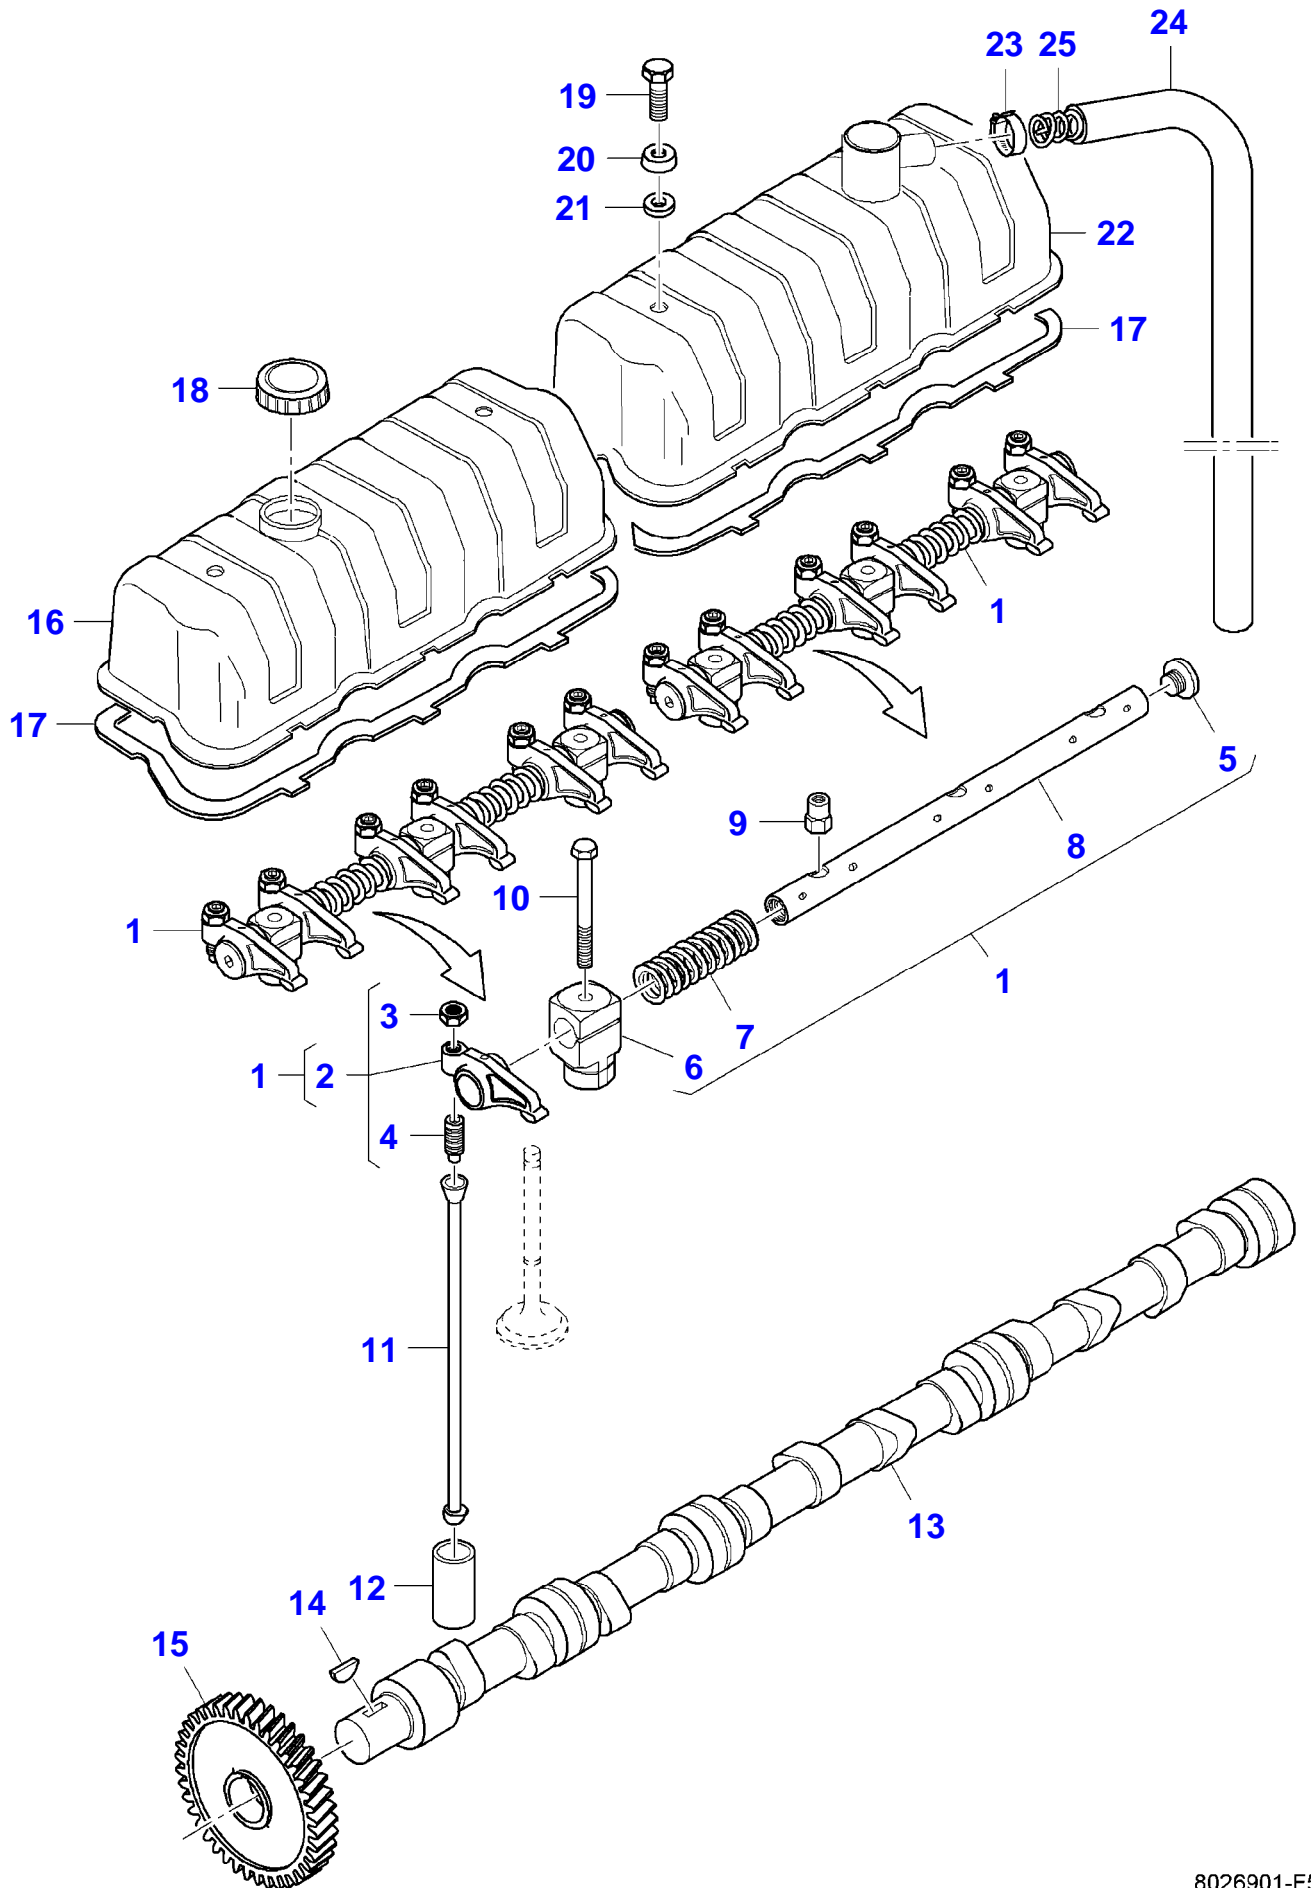

Item	Part Number	Qty	Description Comments
21	V836840945	X	THRUST WASHER FROM ENGINE S/N Z00411 STANDARD
21	V836120332	X	THRUST WASHER FROM ENGINE S/N Y00645 0,10 MM
21	V836840982	X	THRUST WASHER FROM ENGINE S/N Z00411 0,10 MM
21	V836120333	X	THRUST WASHER FROM ENGINE S/N Y00645 0,20 MM
21	V836840983	X	THRUST WASHER FROM ENGINE S/N Z00411 0,20 MM