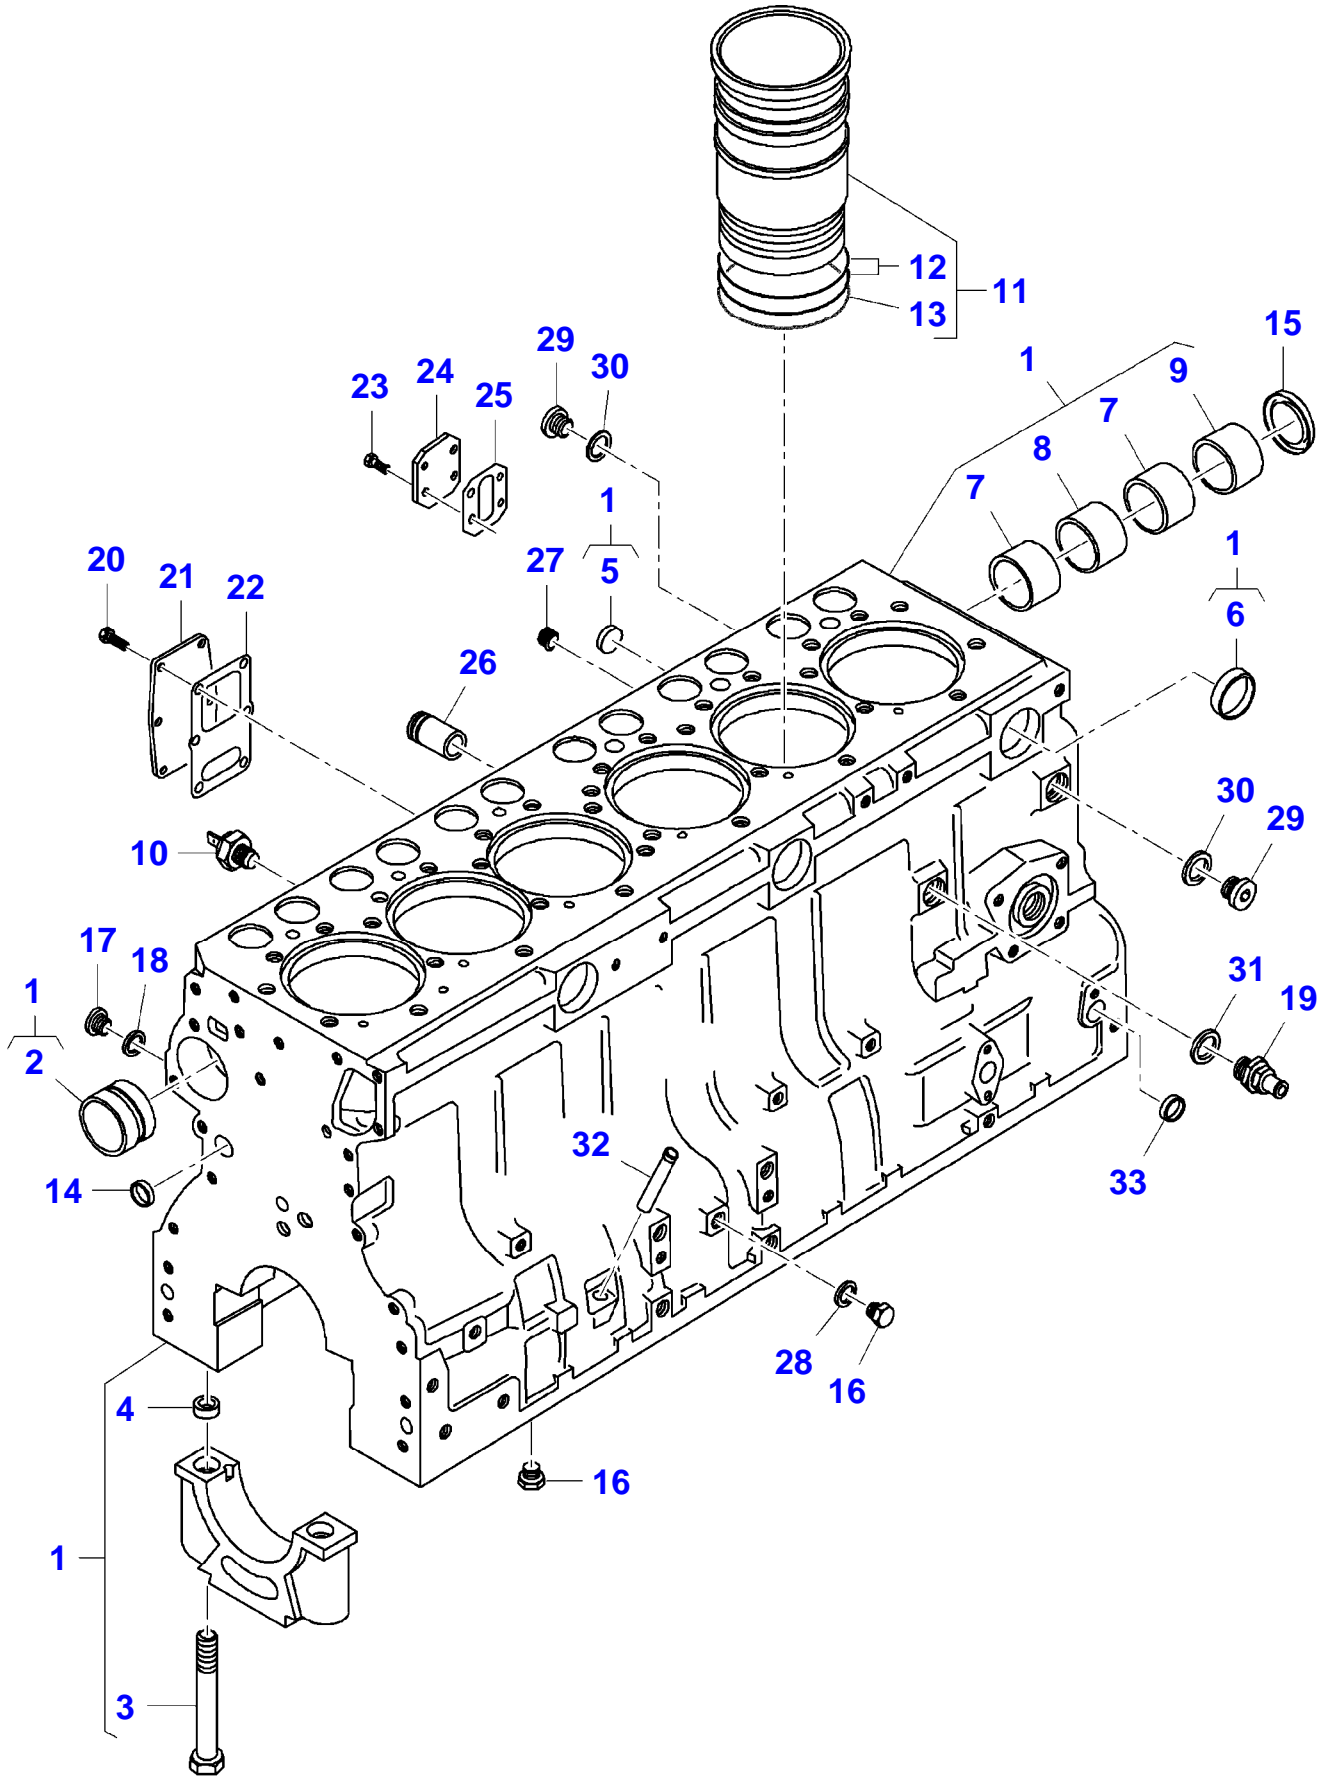

MF 2045 COMBINE (559149-560009) IRAQ
8017870-F5-1

Item	Part Number	Qty	Description Comments
1	V836866110	1	CYLINDER BLOCK FROM ENGINE S/N Y00645
	V837070103	1	CYLINDER BLOCK FROM ENGINE S/N Z00411
2	V836866069	1	CAMSHAFT BEARING BUSH
3	V835329030	14	HEX CAP SCREW
4	V836214478	24	GUIDE SLEEVE
5	V640016018	1	CUP PLUG
6	V640016040	2	CUP PLUG
7	V836852460	2	CAMSHAFT BEARING BUSH
8	V836852459	1	CAMSHAFT BEARING BUSH
9	V836852461	1	CAMSHAFT BEARING BUSH
10	V887283760	1	PRESSURE SWITCH
11	V836673191	6	LINER [A]
12	V836647502	12	CYLINDER LINER O-RING [A]
13	V836647503	6	CYLINDER LINER O-RING
14	V640016016	4	CUP PLUG
15	V836852744	1	PLUG
16	V640045112	5	PLUG
17	V640325110	4	PLUG
18	V615571014	4	SEALING WASHER [A]
19	V836664377	1	COCK
20	V528801380	4	HEX CAP SCREW
21	V836846444	1	COVER
22	V836322852	1	GASKET [A]
23	V528801362	4	HEX CAP SCREW
24	V836866957	1	COVER
25	V836866958	1	GASKET [A]
26	V836647574	1	OIL PIPE
27	V640025010	1	PLUG
28	V615881216	1	SEALING WASHER [A]
29	V640325018	2	PLUG
30	V615881822	2	SEALING WASHER
31	V615881824	1	SEALING WASHER [A]
32	V836666910	1	OIL DIPSTICK GUIDE PIPE
33	V640016020	1	CUP PLUG [A] INCLUDED IN GASKET SET FOR ENGINE