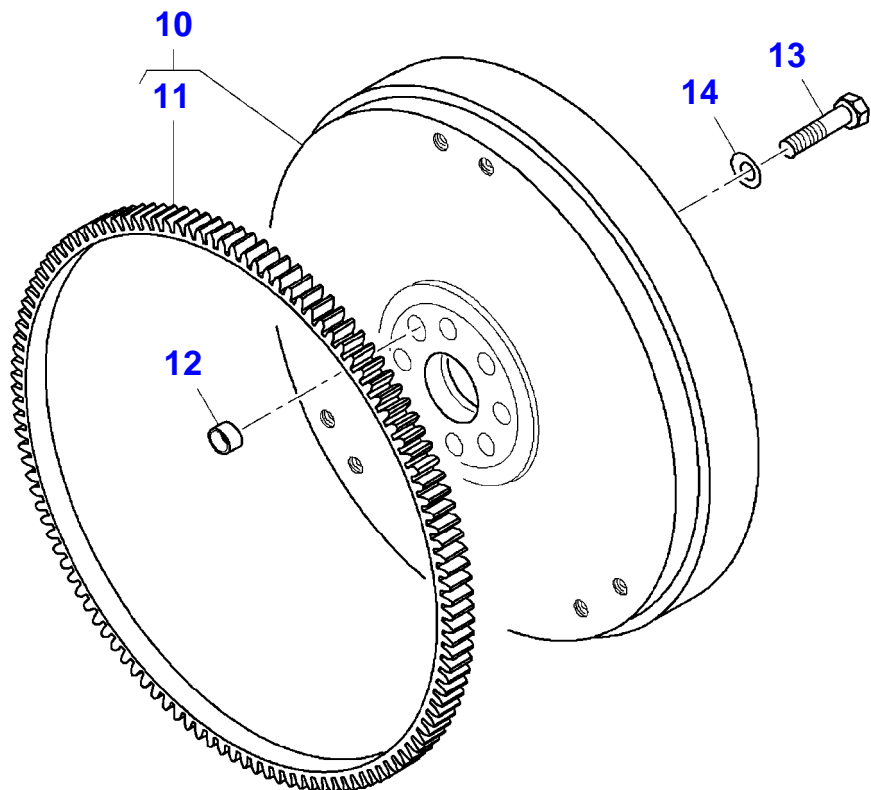

Item	Part Number	Qty	Description Comments
1	V836647406	1	TIMING GEAR CASE
2	V836647419	1	GASKET [A]
3	V528801400	9	HEX CAP SCREW
4	V546801380	5	STUD BOLT
5	V598359850	4	PIN
6	V529801440	2	HEX CAP SCREW
7	V836673331	1	IDLER GEAR
8	V836129863	1	IDLER GEAR
9	V836129844	1	BEARING BUSH
10	V836129845	1	FLANGE
11	V528801860	1	HEX CAP SCREW
12	V529902680	1	HEX CAP SCREW
13	V581804602	1	HEX SOCKET SCREW
14	V836129709	1	SHAFT
15	V836129782	1	COVER
16	V836673387	1	SHAFT SEAL [A]
17	V640016016	1	CUP PLUG
18	V504800800	6	NUT
19	V581804570	3	HEX SOCKET SCREW
20	V836136717	1	COVER
21	V836129946	1	GASKET [A]
22	V528801420	4	HEX CAP SCREW
23	V529801500	2	HEX CAP SCREW
24	V529801470	3	HEX CAP SCREW
25	V836120989	1	WASHER
26	V528801400	3	HEX CAP SCREW
27	V529801450	1	HEX CAP SCREW
28	V836847536	1	TIMING MARK INDICATOR
29	V529801480	1	HEX CAP SCREW
30	V836647572	1	GEAR HOUSING FRONT COVER
31	V528801362	1	HEX CAP SCREW
32	V836129942	1	GASKET [A]

[A] INCLUDED IN GASKET SET FOR ENGINE

MF 2045 COMBINE (559149-560009) IRAQ
8024954-F5-1