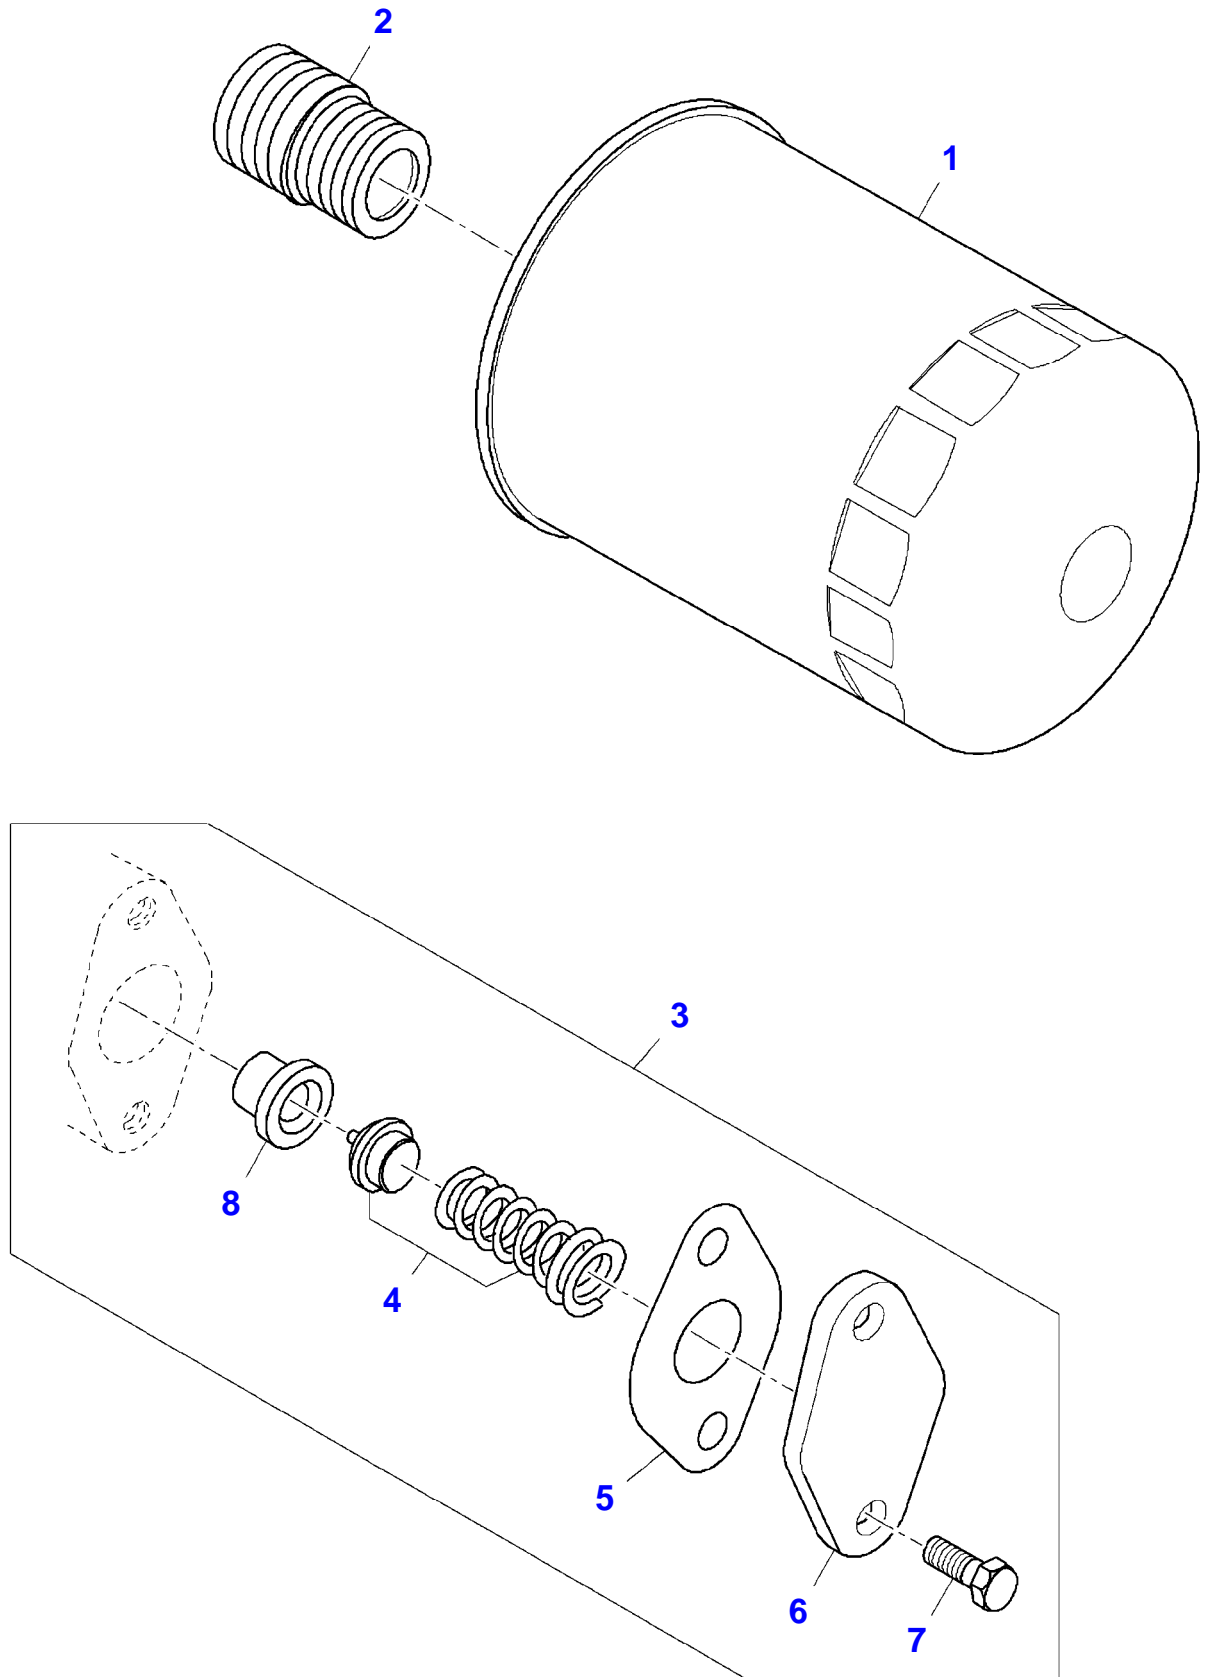

Item	Part Number	Qty	Description Comments
1	V836347308	1	OIL SUMP
2	V836322538	1	GASKET [A]
3	V500950800	4	SPRING WASHER
4	V580804600	4	HEX SOCKET SCREW
5	V580805000	24	HEX SOCKET SCREW
6	V836884179	2	PLATE
7	V615882227	1	SEALING WASHER [A]
8	V640045022	1	PLUG
9	V836667925	1	DIPSTICK
10	V836855300	1	LUBRICATING OIL PUMP
11	V836122910	1	WASHER
12	V836338667	1	GEAR
13	V836338186	1	FRAME
14	V836322909	1	BUSH
15	V836322906	1	OIL PUMP SHAFT
16	V528801380	4	HEX CAP SCREW
17	V836338182	1	OIL PUMP SHAFT
18	V836338180	1	GEAR,OIL PUMP
19	V836322909	2	BUSH
20	V836338188	1	GASKET [A]
21	V836855297	1	COVER
22	V836322909	1	BUSH
23	V504861000	1	NUT
24	V836007871	X	SHIM
25	V581805050	2	HEX SOCKET SCREW
26	V836008449	2	GASKET [A]
27	V581804600	4	HEX SOCKET SCREW
28	V836866569	1	OIL PIPE
29	V836338201	1	GASKET [A]
30	V500150840	1	WASHER
31	V528801360	2	HEX CAP SCREW
32	V836667927	1	OIL DIPSTICK GUIDE PIPE
33	V836655492	1	PLUG
34	V615881622	1	SEALING WASHER [A]
35	V602060612	1	RETAINER CLAMP
36	V528801380	2	HEX CAP SCREW
37	V504800800	2	NUT
38	V836652081	1	SUPPORT
39	V602063617	2	HOSE CLIP
40	V836119994	1	RUBBER HOSE
41	V614702230	1	O-RING
42	V836866563	1	CONNECTOR
43	V581804680	2	HEX SOCKET SCREW
44	V836855674	1	OIL PUMP SUCTION PIPE [A] INCLUDED IN GASKET SET FOR ENGINE