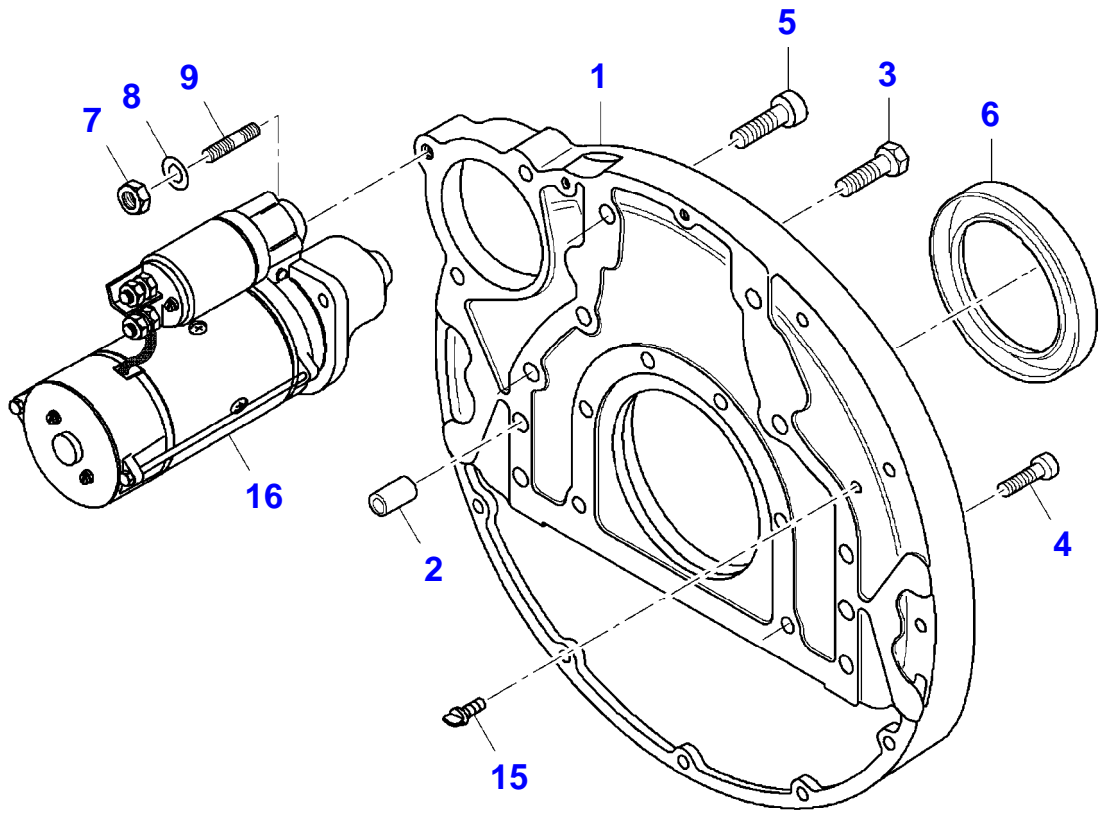

Item	Part Number	Qty	Description Comments
1	V836647406	1	TIMING GEAR CASE
2	V836647419	1	GASKET [A]
3	V528801400	9	HEX CAP SCREW
4	V546801380	5	STUD BOLT
5	V598359850	4	PIN
6	V529801440	2	HEX CAP SCREW
7	V836673331	1	IDLER GEAR
8	V836129863	1	IDLER GEAR
9	V836129844	1	BEARING BUSH
10	V836129845	1	FLANGE
11	V528801860	1	HEX CAP SCREW
12	V529902680	1	HEX CAP SCREW
13	V581804602	1	HEX SOCKET SCREW
14	V836129709	1	SHAFT
15	V836129782	1	COVER
16	V836673387	1	SHAFT SEAL [A]
17	V640016016	1	CUP PLUG
18	V504800800	6	NUT
19	V581804570	3	HEX SOCKET SCREW
20	V836136717	1	COVER
21	V836129946	1	GASKET [A]
22	V528801420	4	HEX CAP SCREW
23	V529801500	2	HEX CAP SCREW
24	V529801470	3	HEX CAP SCREW
25	V836120989	1	WASHER
26	V528801400	3	HEX CAP SCREW
27	V529801450	1	HEX CAP SCREW
28	V836847536	1	TIMING MARK INDICATOR
29	V529801480	1	HEX CAP SCREW
30	V836647572	1	GEAR HOUSING FRONT COVER
31	V528801362	1	HEX CAP SCREW
32	V836129942	1	GASKET [A]

[A] INCLUDED IN GASKET SET FOR ENGINE

MF 2045 COMBINE (559149-560009) IRAQ
8024954-F5-1