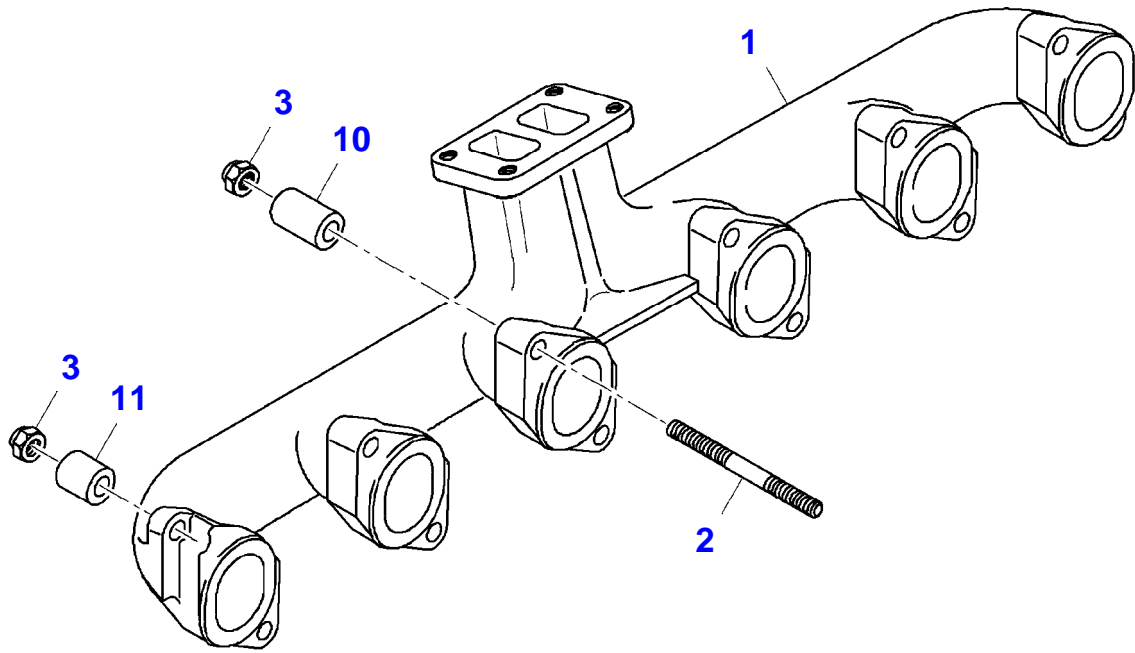

Item	Part Number	Qty	Description Comments
1	V836873284	2	CYLINDER HEAD
2	V836673175	12	VALVE GUIDE
3	V836647600	6	VALVE SEAT EXHAUST
4	V836647936	6	VALVE SEAT INLET
5	V836647942	10	PLUG
6	V836646382	24	COTTER
7	V836646381	12	WASHER
8	V837073405	12	VALVE SPRING
9	V837073166	12	VALVE STEM GASKET [A]
10	V836646356	6	INTAKE VALVE
11	V836646357	6	EXHAUST VALVE
12	V546801900	4	STUD BOLT
13	V640016045	1	CUP PLUG
14	V528801820	4	HEX CAP SCREW
15	V836855348	1	CONNECTION FLANGE
16	V836867752	1	GASKET [A]
17	V837069025	34	CYLINDER HEAD BOLT
18	V528801800	4	HEX CAP SCREW
19	V836855350	2	COVER
20	V836867753	2	GASKET [A]
21	V640325018	1	PLUG
22	V615881822	2	SEALING WASHER [A]
23	V546901435	12	STUD BOLT
24	V836855349	2	LIFT EYE
25	V528801820	2	HEX CAP SCREW
26	V836119837	1	HOSE COUPLER
27	V595959140	2	PIN
28	V837070290	2	CYLINDER HEAD GASKET [A]
29	V836655406	X	SLEEVE NUT SEE PAGE 01-0006 [A] INCLUDED IN GASKET SET FOR CYLINDER HEAD