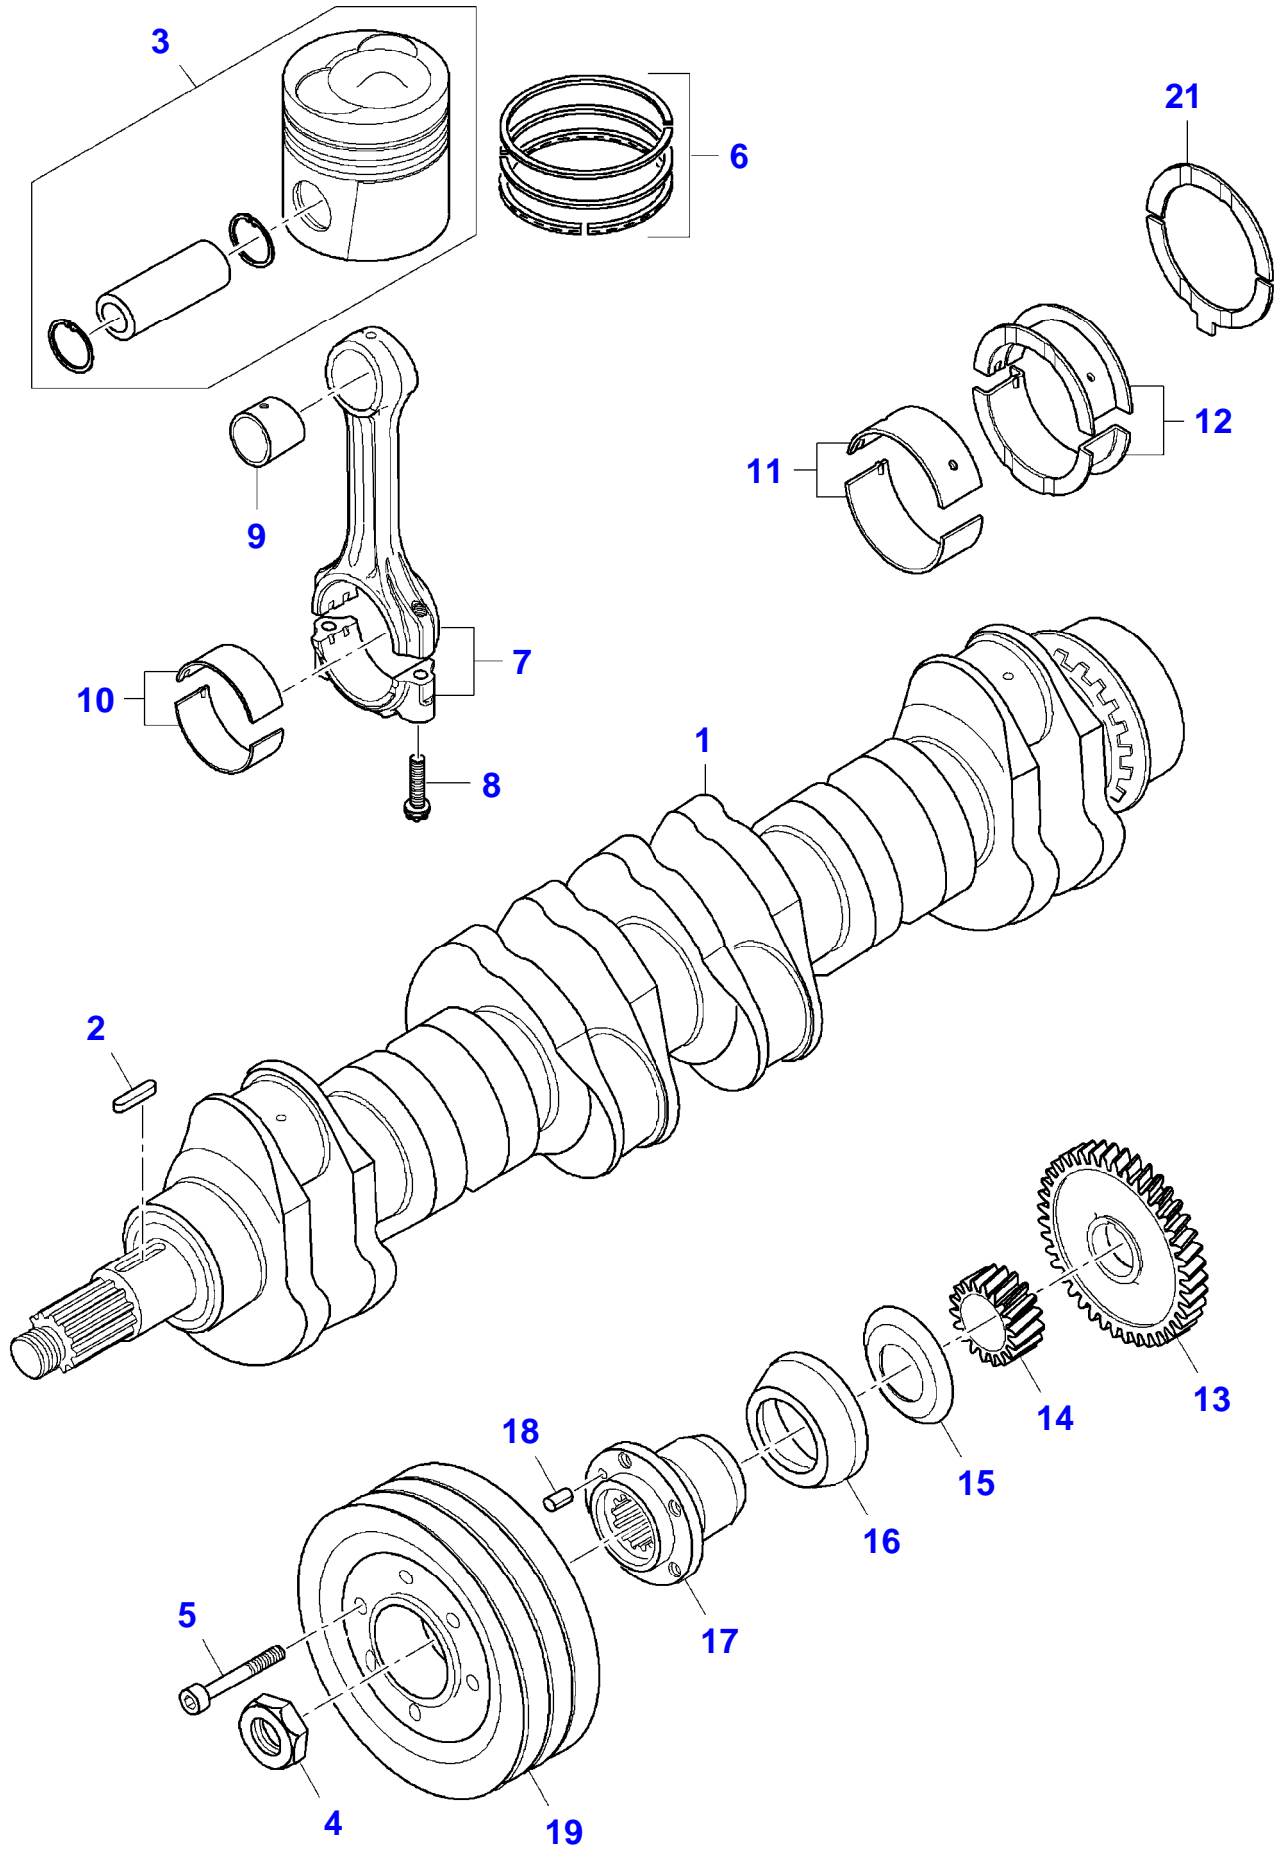

Item	Part Number	Qty	Description Comments
1	V836847526	1	FLYWHEEL HOUSING
2	V598359850	2	PIN
3	V528902220	6	HEX CAP SCREW
4	V581705030	6	HEX SOCKET SCREW
5	V581705440	2	HEX SOCKET SCREW
6	V837079705	1	CRANKSHAFT SEAL UP TO ENGINE S/N B58676
	V837091172	1	CRANKSHAFT SEAL FROM ENGINE S/N B58677
7	V504601000	1	NUT
8	V500951000	1	SPRING WASHER
9	V546801815	1	STUD BOLT
10	V835347229	1	FLYWHEEL
11	V836117970	1	STARTER RING
12	V836659527	1	GUIDE SLEEVE
13	V528702230	8	HEX CAP SCREW
14	V500951200	8	SPRING WASHER
15	V836859311	1	PLUG
16	V836673353	1	STARTER MOTOR SEE PAGE 01-0018

MF 2045 COMBINE (559149-560009) IRAQ
8026900-F5-1