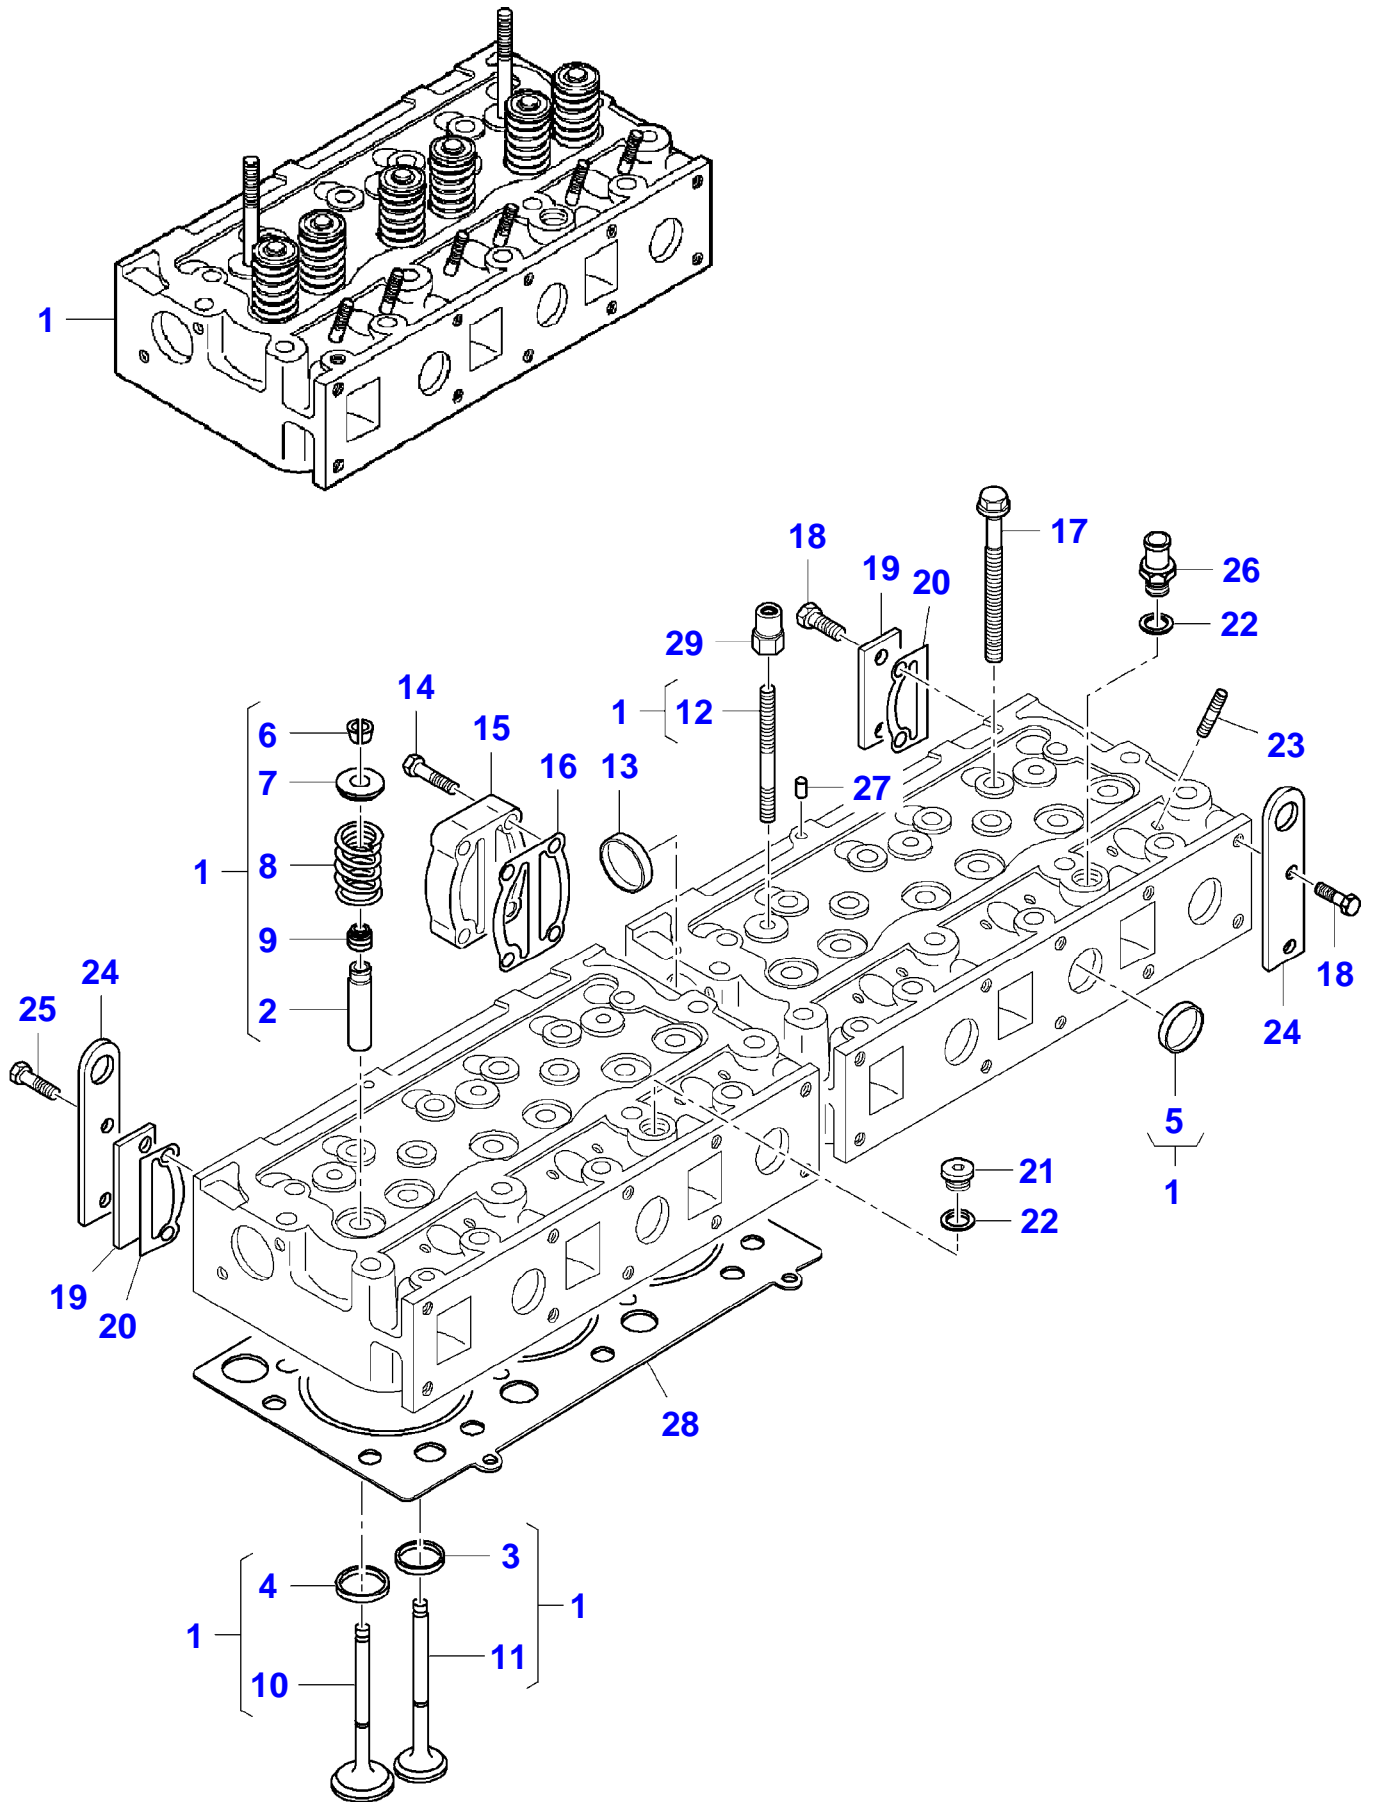

Item	Part Number	Qty	Description Comments
1	V836667043	2	ROCKER SHAFT ASM
2	V836667042	12	ROCKER ARM
3	V512861000	12	NUT
4	V837069023	12	VALVE ROCKER ADJUSTMENT SCREW
5	V837069020	4	PLUG
6	V836666609	6	BRACKET
7	V836655884	4	SPRING
8	V836655870	2	SHAFT
9	V836655406	4	SLEEVE NUT
10	V529801910	2	HEX CAP SCREW
11	V836655867	12	PUSH ROD
12	V836014264	12	TAPPET
13	V836866054	1	CAMSHAFT
14	V603305760	1	WOODRUFF KEY
15	V836646389	1	GEAR,CAMSHAFT
16	V836847528	1	VALVE ROCKER COVER
17	V836646360	2	VALVE ROCKER COVER GASKET [A]
18	V836659697	1	OIL FILLER CAP
19	V528801780	4	HEX CAP SCREW
20	V836119855	4	WASHER
21	V836012841	4	RUBBER BUSH [A]
22	V836646359	1	VALVE ROCKER COVER
23	V602078532	1	HOSE CLIP
24	V836647814	1	RUBBER HOSE
25	V836659103	1	SPRING

[A] INCLUDED IN GASKET SET FOR CYLINDER HEAD

MF 2045 COMBINE (559149-560009) IRAQ
8026902-F5-1