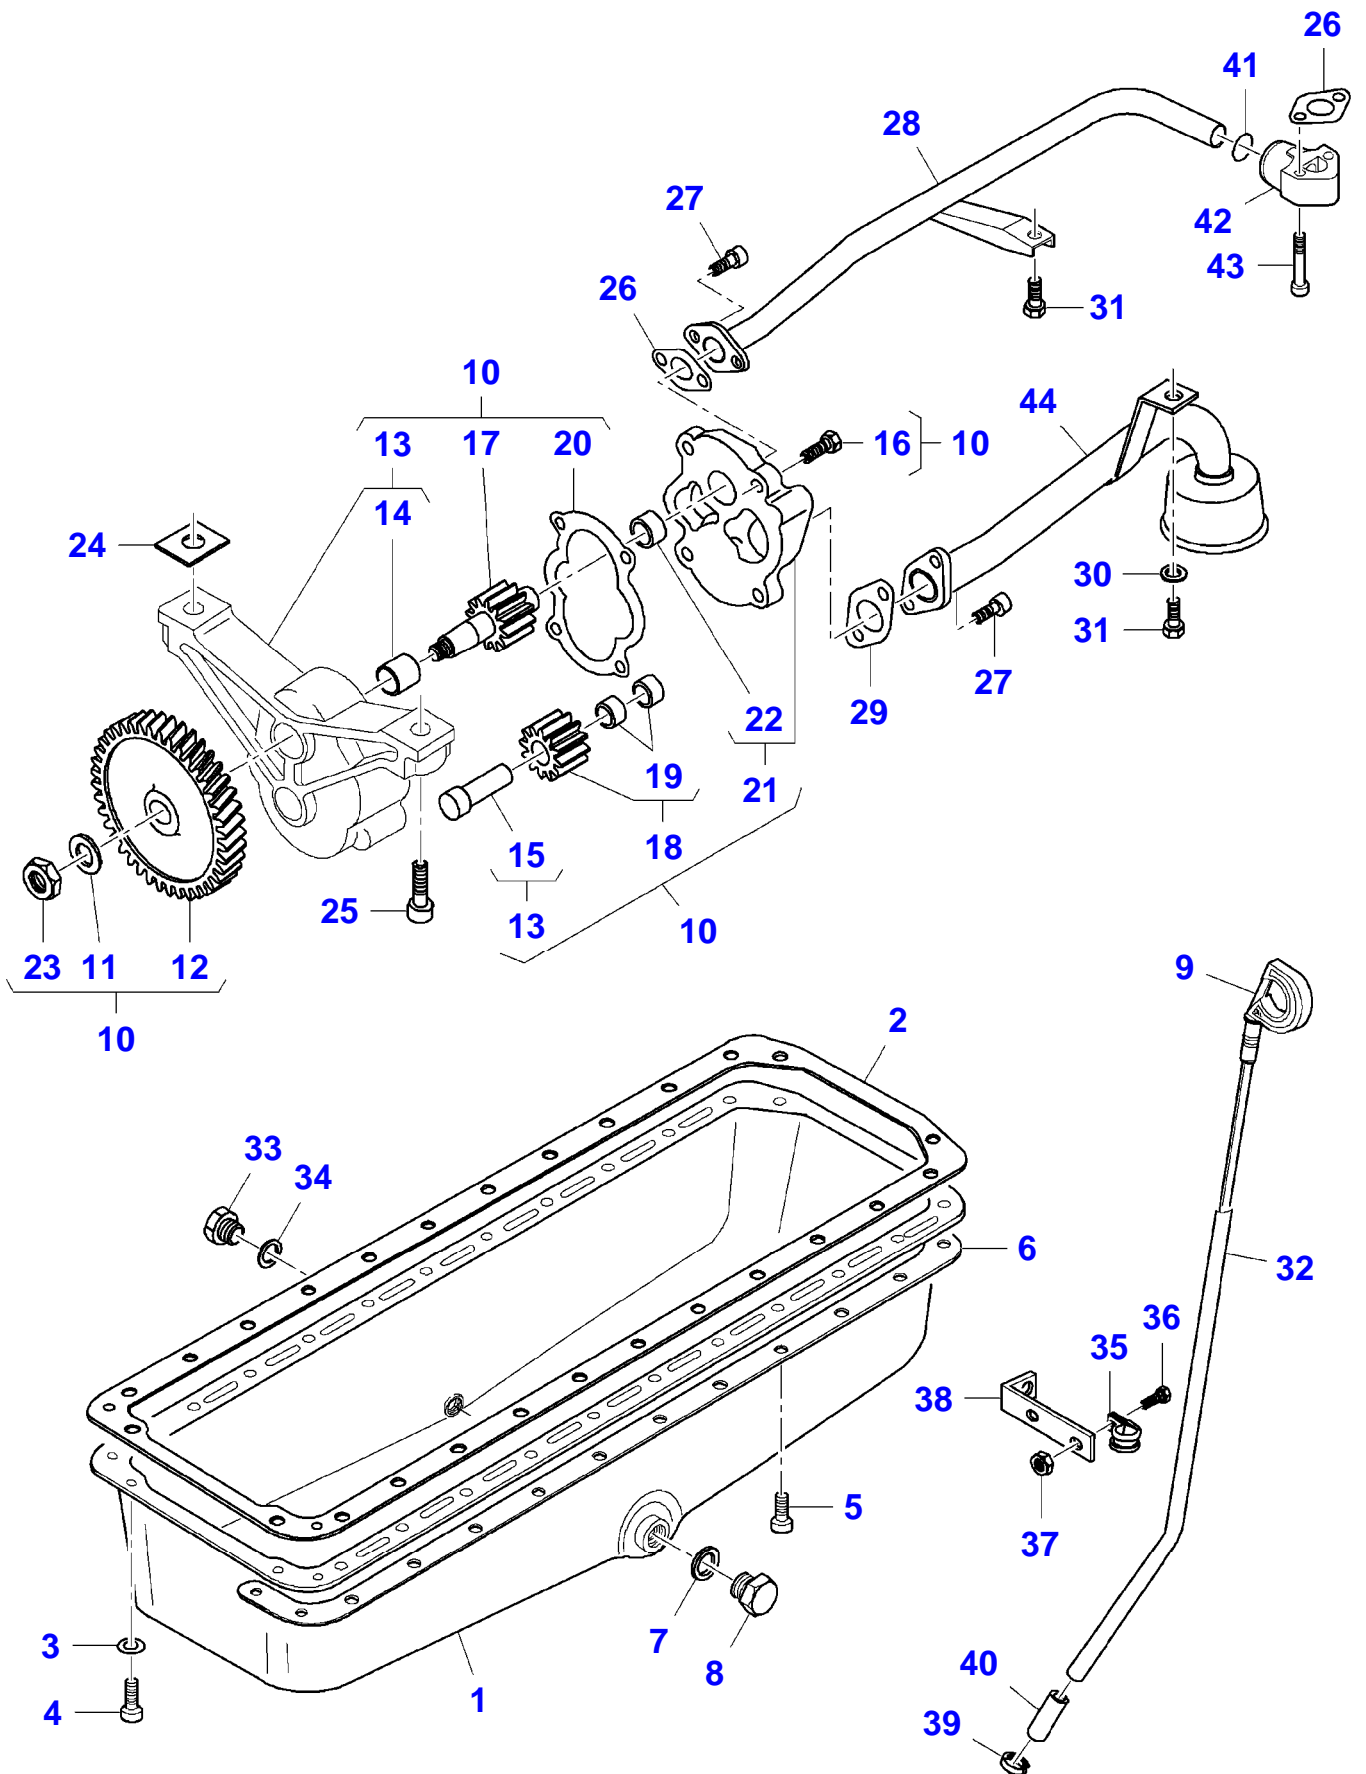

Item	Part Number	Qty	Description Comments
1	V836846365	1	TURBOCHARGER
2	V836316726	1	GASKET [A]
3	V836308344	1	JOINT [A]
4	V836324580	1	GASKET [A]
5	V836847235	1	TURBOCHARGER LUBRICATION OIL PIPE
6	V546801780	4	STUD BOLT
7	V528801410	2	HEX CAP SCREW
8	V641086012	1	STRAIGHT FITTING
9	V615881620	1	SEALING WASHER
10	V836847236	1	TURBOCHARGER LUBRICATION OIL PIPE
11	V521601000	4	NUT
12	V528801380	6	HEX CAP SCREW
13	V602087528	2	HOSE CLIP
14	V836647576	1	RUBBER ELBOW
15	V602083550	2	HOSE CLIP
16	V836128181	1	RUBBER HOSE
17	V836847542	1	AIR PIPE
18	V836847532	1	GASKET [A]
19	V836338985	1	GASKET [A]
20	V529801112	1	HEX CAP SCREW
21	V835324324	2	PIPE CLAMP HALF
22	V504600602	1	NUT
23	V640305012	1	PLUG
24	V615881216	1	SEALING WASHER [A] INCLUDED IN GASKET SET FOR CYLINDER HEAD