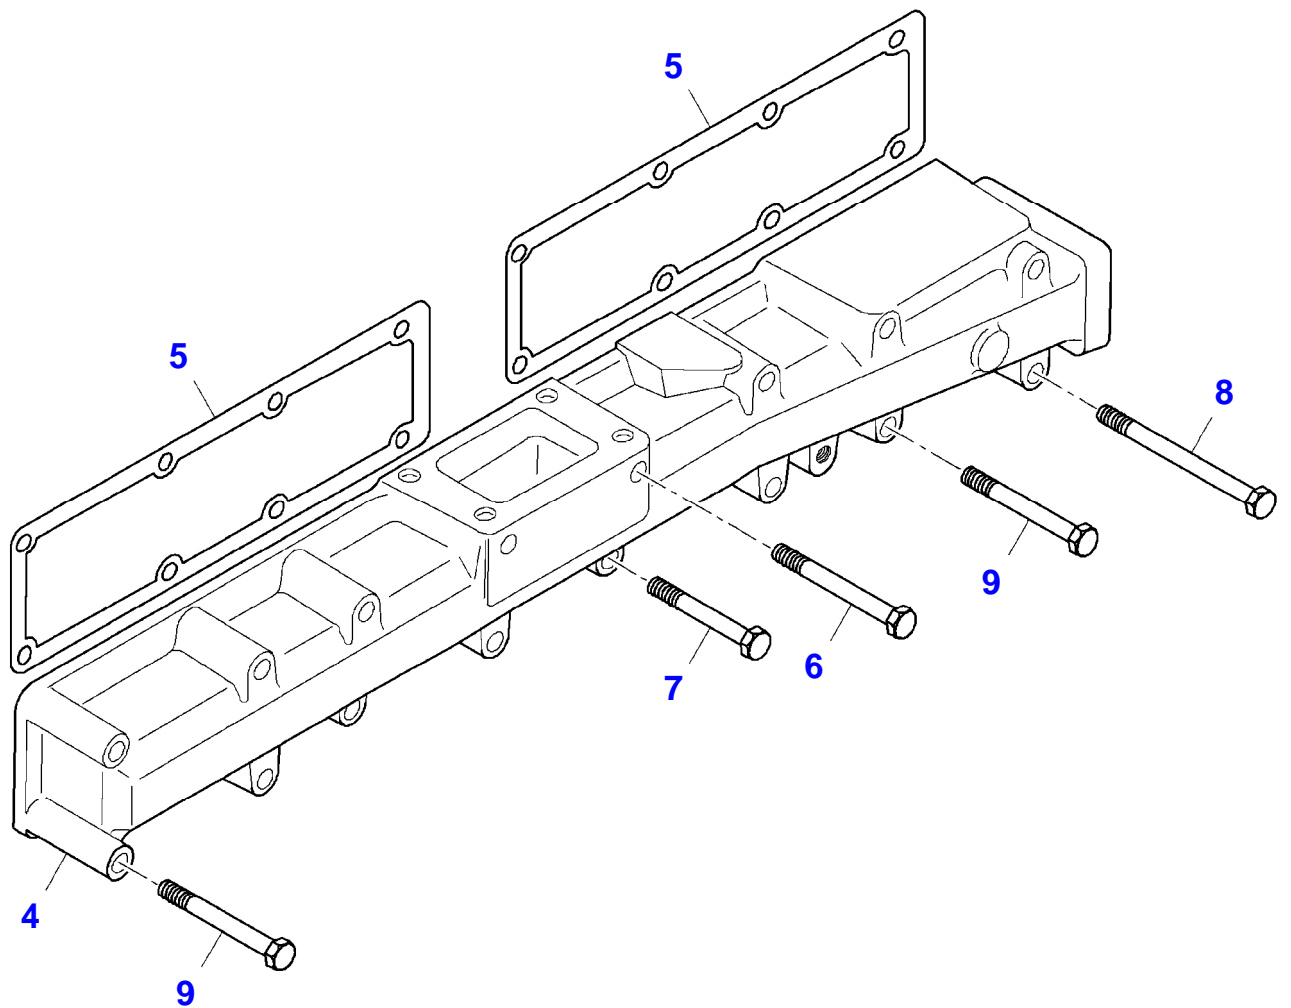

Item	Part Number	Qty	Description Comments
1	V836873284	2	CYLINDER HEAD
2	V836673175	12	VALVE GUIDE
3	V836647600	6	VALVE SEAT EXHAUST
4	V836647936	6	VALVE SEAT INLET
5	V836647942	10	PLUG
6	V836646382	24	COTTER
7	V836646381	12	WASHER
8	V837073405	12	VALVE SPRING
9	V837073166	12	VALVE STEM GASKET [A]
10	V836646356	6	INTAKE VALVE
11	V836646357	6	EXHAUST VALVE
12	V546801900	4	STUD BOLT
13	V640016045	1	CUP PLUG
14	V528801820	4	HEX CAP SCREW
15	V836855348	1	CONNECTION FLANGE
16	V836867752	1	GASKET [A]
17	V837069025	34	CYLINDER HEAD BOLT
18	V528801800	4	HEX CAP SCREW
19	V836855350	2	COVER
20	V836867753	2	GASKET [A]
21	V640325018	1	PLUG
22	V615881822	2	SEALING WASHER [A]
23	V546901435	12	STUD BOLT
24	V836855349	2	LIFT EYE
25	V528801820	2	HEX CAP SCREW
26	V836119837	1	HOSE COUPLER
27	V595959140	2	PIN
28	V837070290	2	CYLINDER HEAD GASKET [A]
29	V836655406	X	SLEEVE NUT SEE PAGE 01-0006 [A] INCLUDED IN GASKET SET FOR CYLINDER HEAD