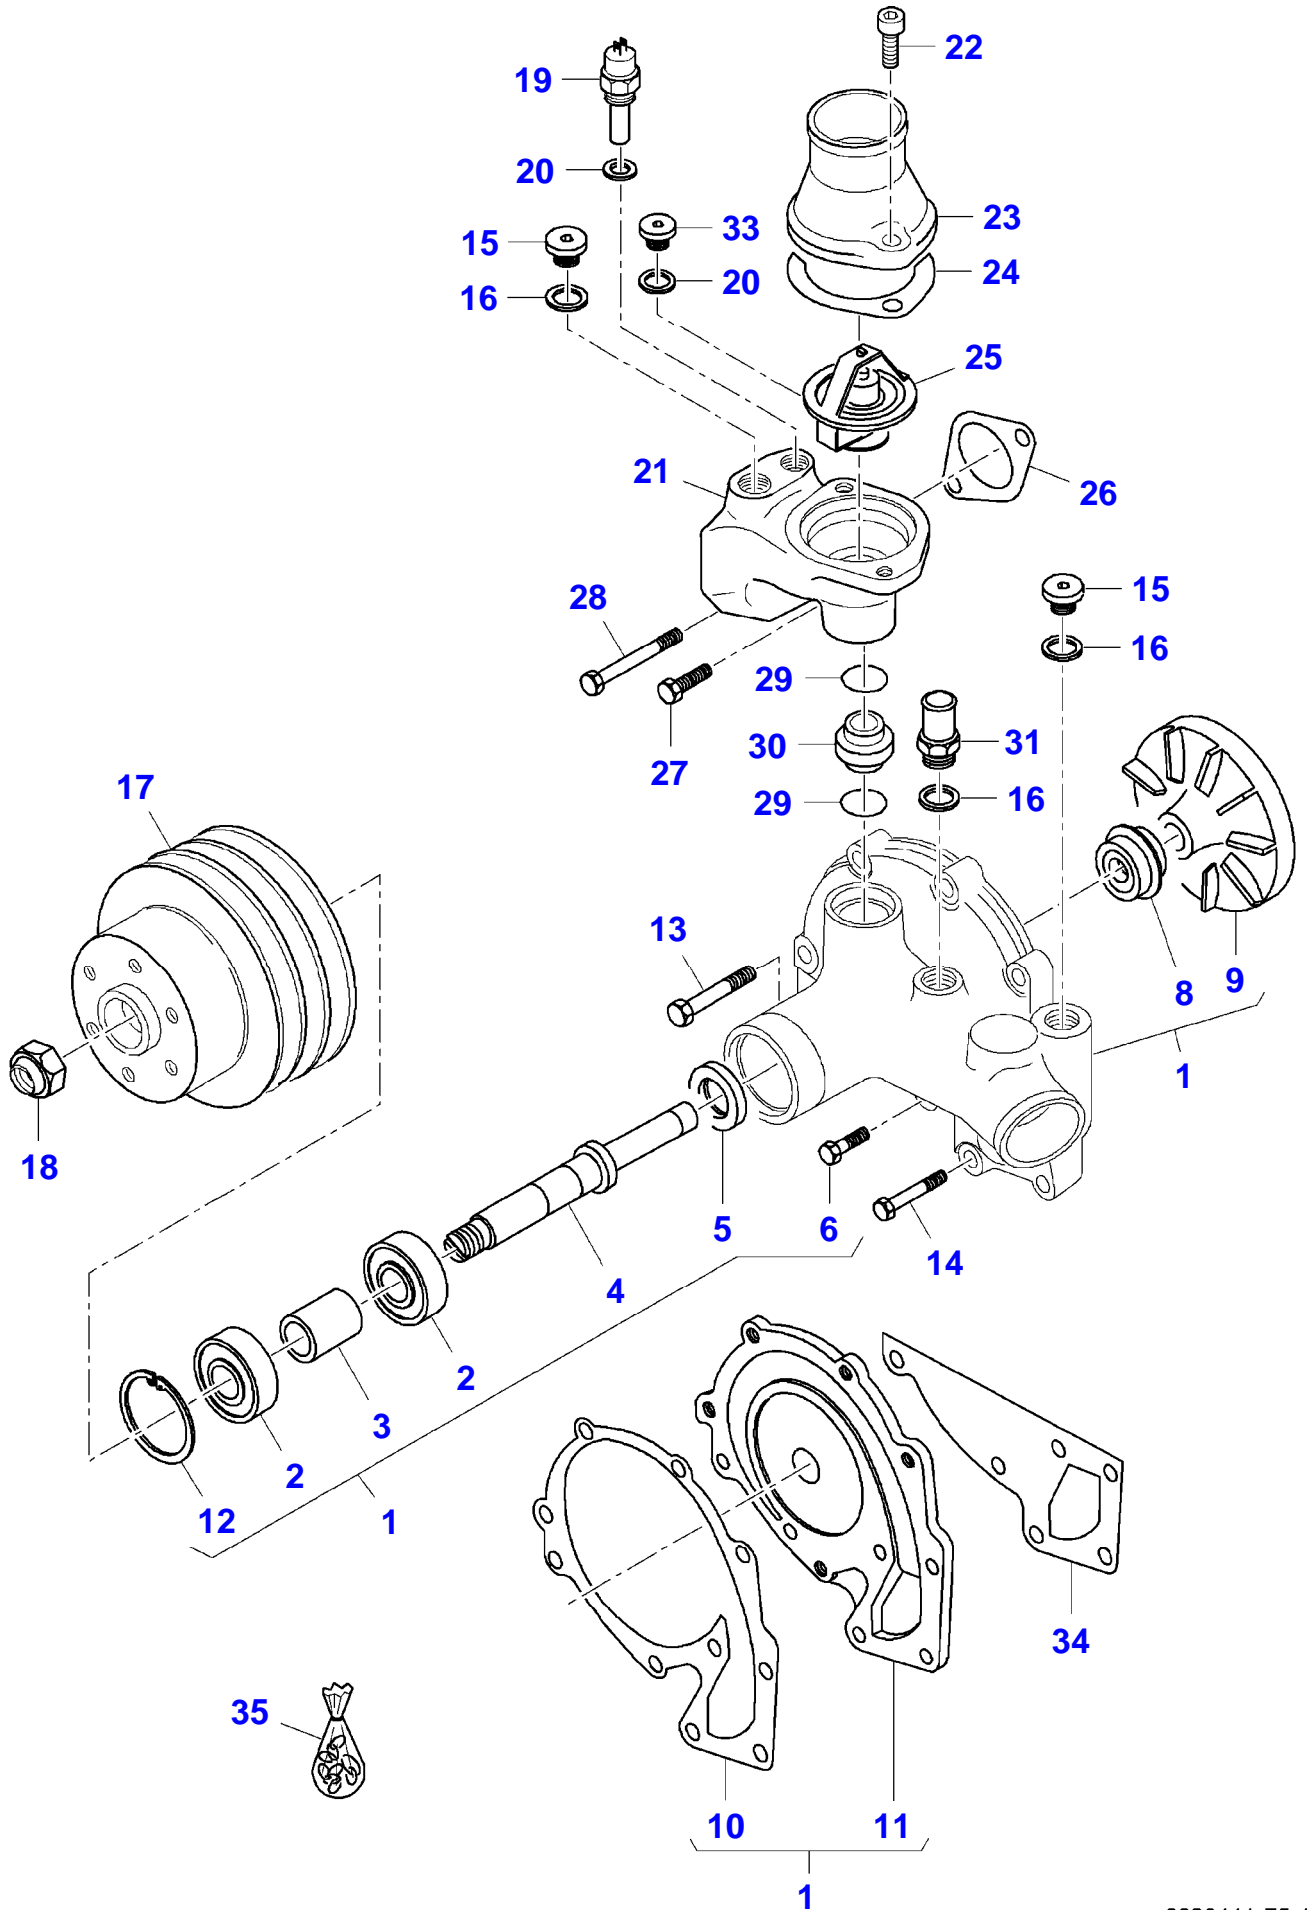

Item	Part Number	Qty	Description Comments
1	V836679586	1	ENGINE OIL FILTER
2	V836647404	1	UNION
3	V836662129	1	OIL PRESSURE CONTROL VALVE
4	V836667649	1	SPRING ASSEMBLY
5	V836322190	1	GASKET
6	V836659524	1	COVER
7	V528801380	2	HEX CAP SCREW
8	V836659521	1	VALVE SEAT

MF 2045 COMBINE (559149-560009) IRAQ
8023441-F5-1