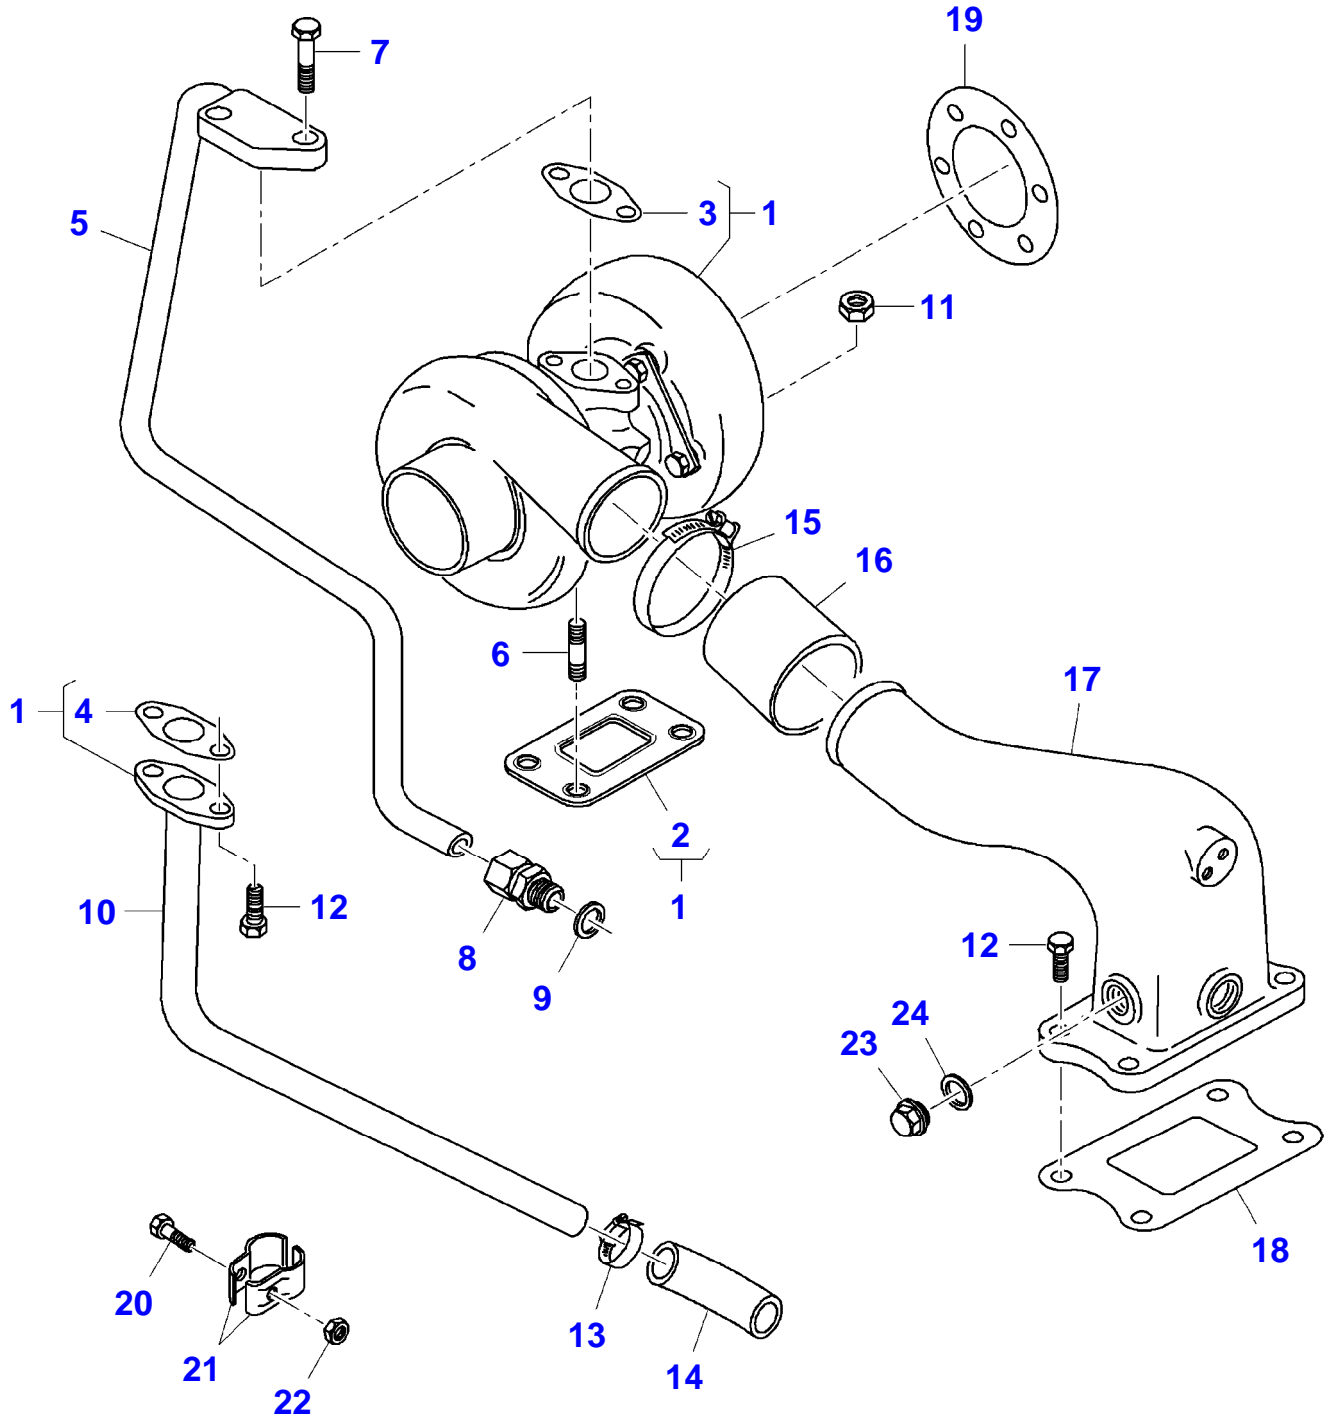

Item	Part Number	Qty	Description	Comments
1	V836867065	1	EXHAUST MANIFOLD	
2	V836859188	12	STUD BOLT	
3	V513601002	12	NUT	
4	V836847493	1	INTAKE MANIFOLD	
5	V836847496	2	INTAKE MANIFOLD GASKET	
			[A]	
6	V529801530	3	HEX CAP SCREW	
7	V529801470	2	HEX CAP SCREW	
8	V529801562	2	HEX CAP SCREW	
9	V529801510	9	HEX CAP SCREW	
10	V836664013	10	SPACER PIECE	
11	V836664012	2	SPACER PIECE	
			[A] INCLUDED IN GASKET SET FOR CYLINDER HEAD