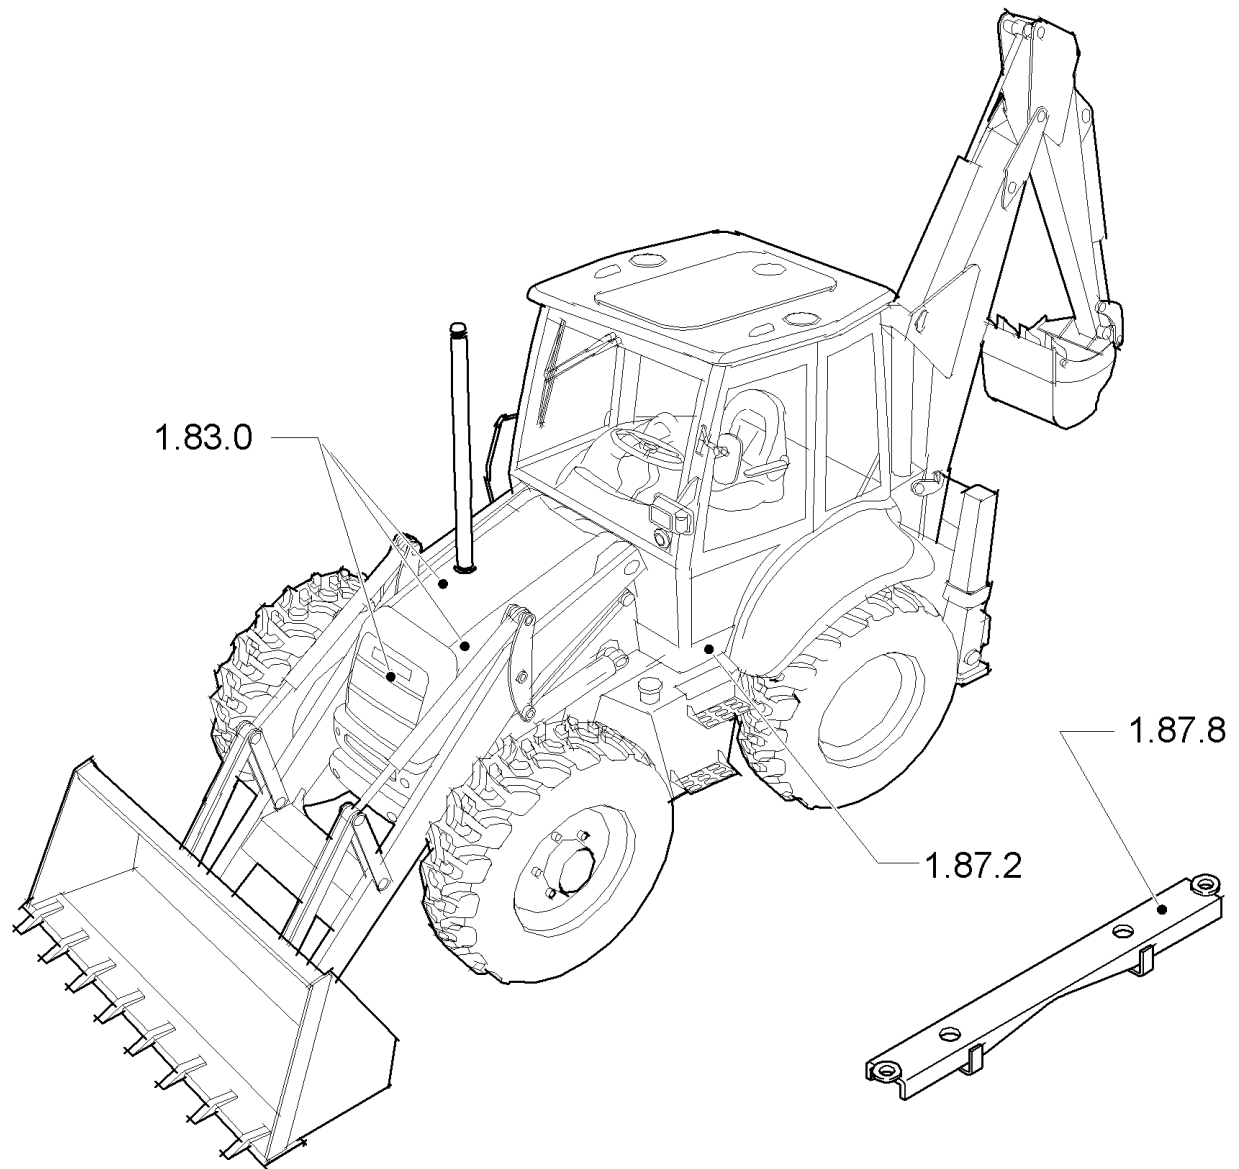

695SR CASE SUPER-R BACKHOE LOADER (1/04- )

SEC. 06(00) ELECTRICAL SYSTEM

Ref	Part Number	Qty	Description

695SR CASE SUPER-R BACKHOE LOADER (1/04-)

SEC. 07(00) SLIDES VALVES

Ref	Part Number	Qty	Description

SEC. 08(00) BODY & HOOD