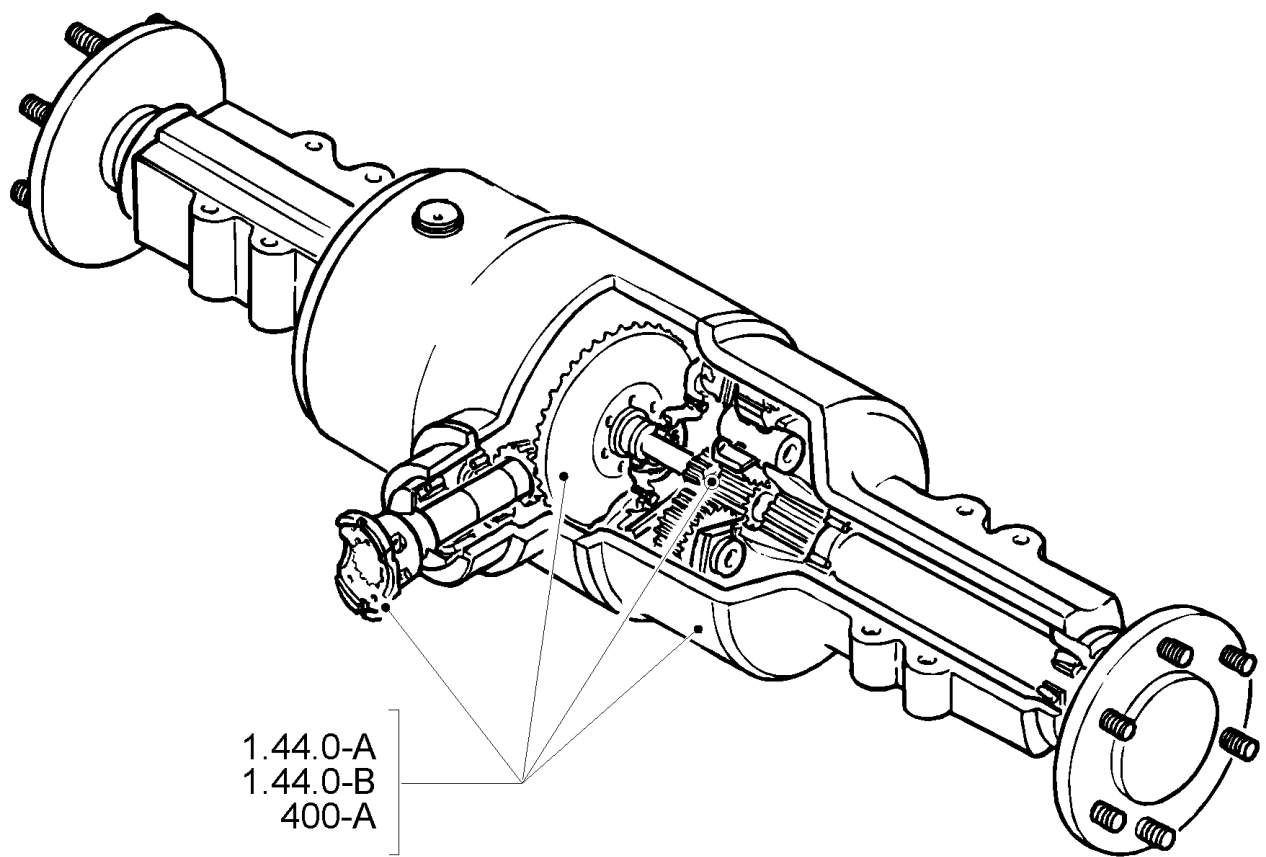

Ref	Part Number	Qty	Description

4WD

2WD

695SR CASE SUPER-R BACKHOE LOADER (1/04-)

SEC. 04(00) FRONT AXLE

Ref	Part Number	Qty	Description

SEC. 05(00) REAR AXLE

Ref	Part Number	Qty	Description