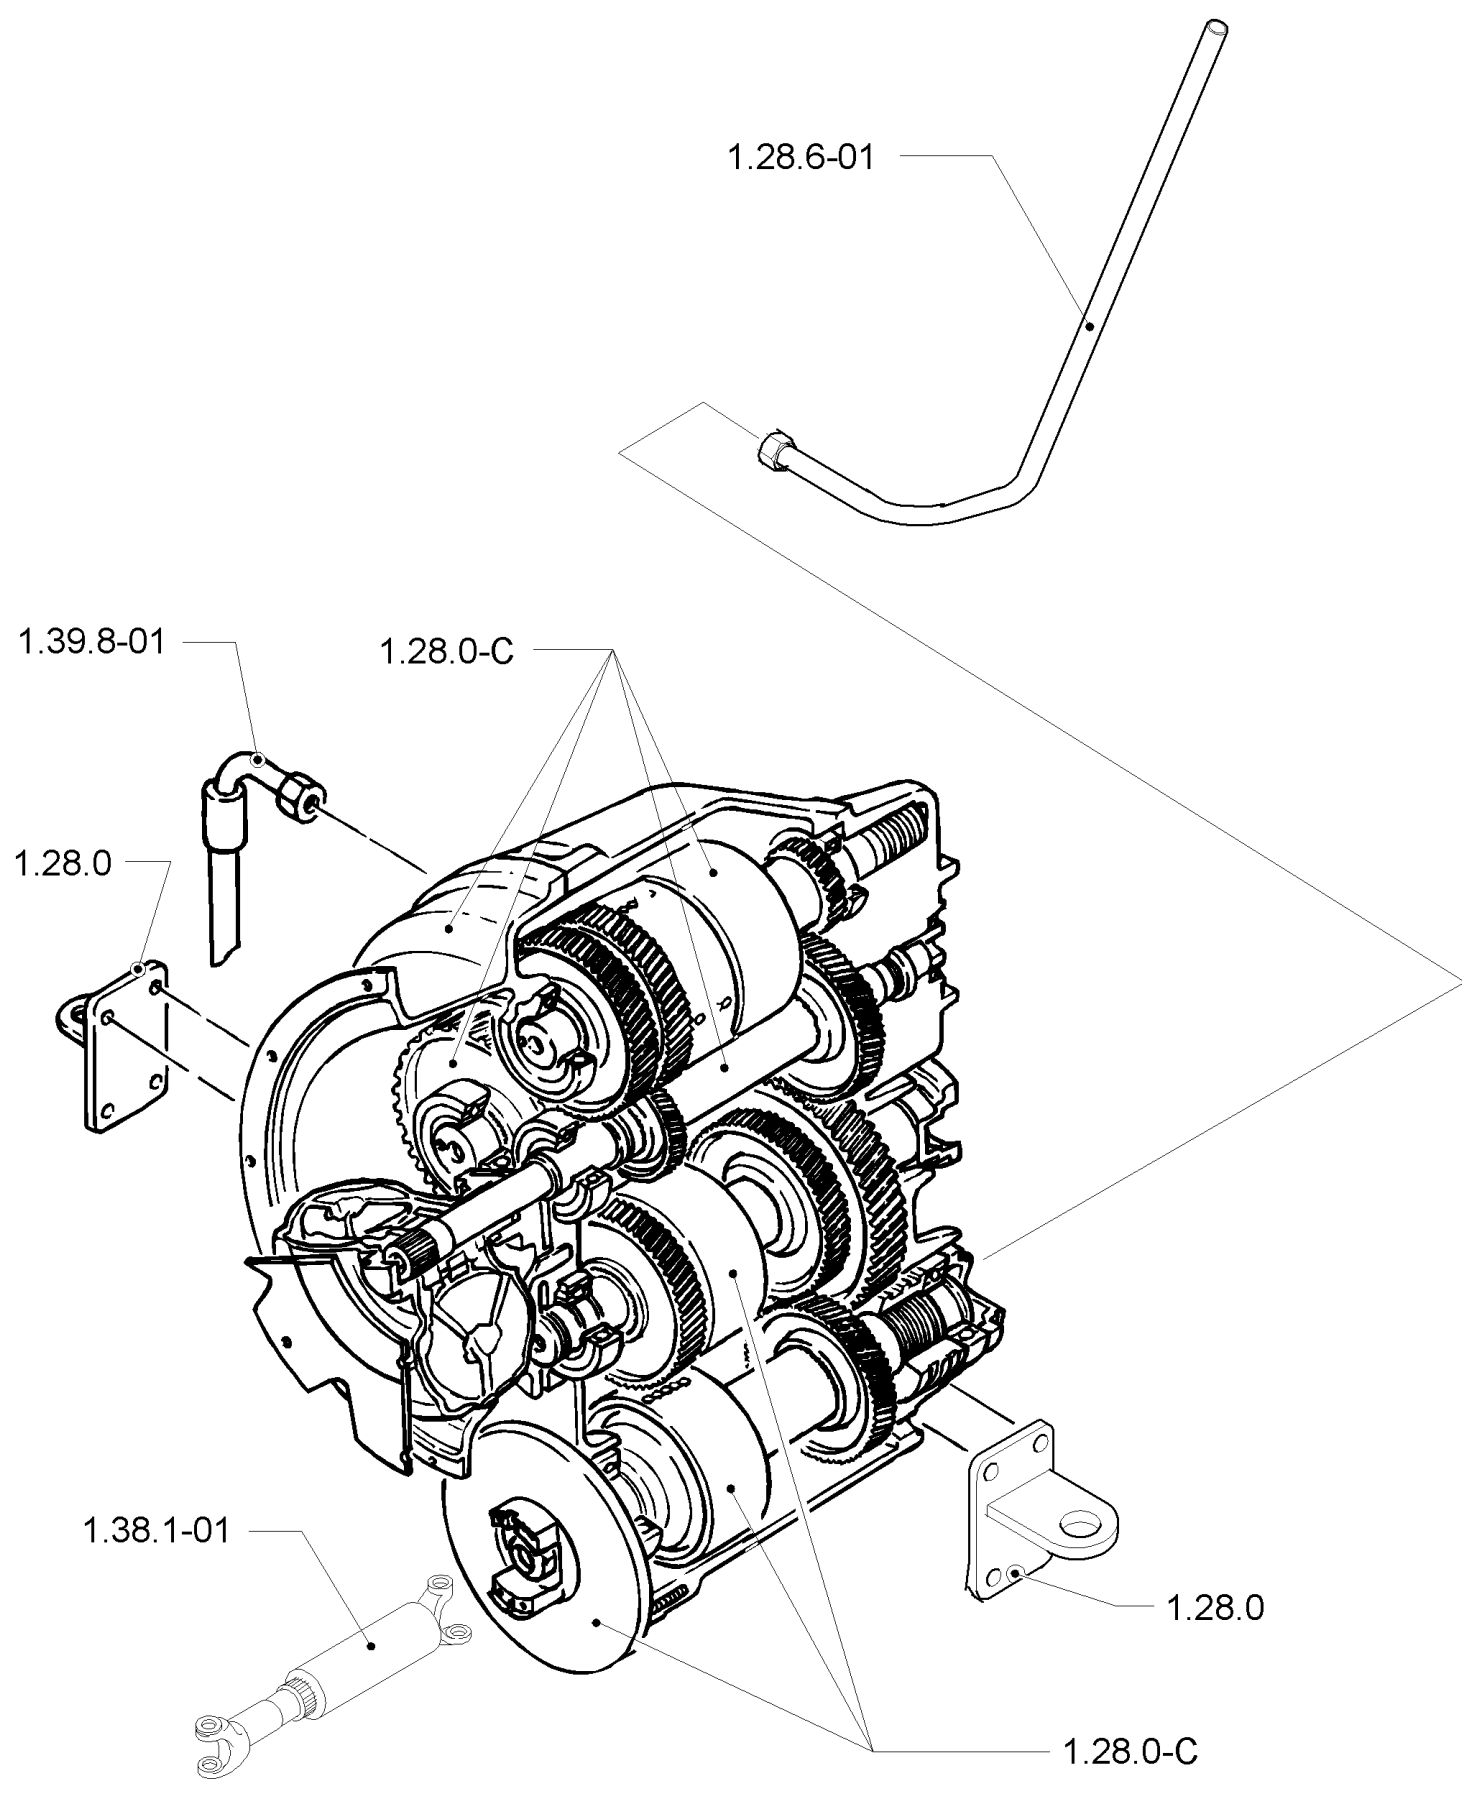

## MPARTS(00) MAITENANCE PARTS

Ref	Part Number	Qty	Description
1	47135707	1	FILTER, FUEL, , See Page 0.200 Ref : 6
2	87803261	1	FILTER, ENGINE OIL, , See Page 0.302 Ref : 1
3	85825356	1	FILTER, ELEMENT, , See Page 1.82.6 06 Ref : 1
4	87438248	1	FILTER, AIR, , See Page 1.09.1 Ref : 4
5	87438245	1	FILTER, AIR, , See Page 1.09.1 Ref : 3
6	85826027	1	FILTER, AIR, , See Page 1.94.2 Ref : 4
7	85826033	1	FILTER, AIR, , See Page 1.94.2 Ref : 3
8	85817004	1	FILTER, , Power Shuttle See Page 1.28 -A 03 Ref : 11 And See Page 1.28 -B 03 Ref : 14
8	85826021	1	FILTER, HYDRAULIC OIL, , Power Shift See Page 1.28 -D Ref : 3

Ref	Part Number	Qty	Description

4WD

2WD

695SR CASE SUPER-R BACKHOE LOADER (1/04-)

SEC. 04(00) FRONT AXLE

Ref	Part Number	Qty	Description

SEC. 05(00) REAR AXLE

Ref	Part Number	Qty	Description