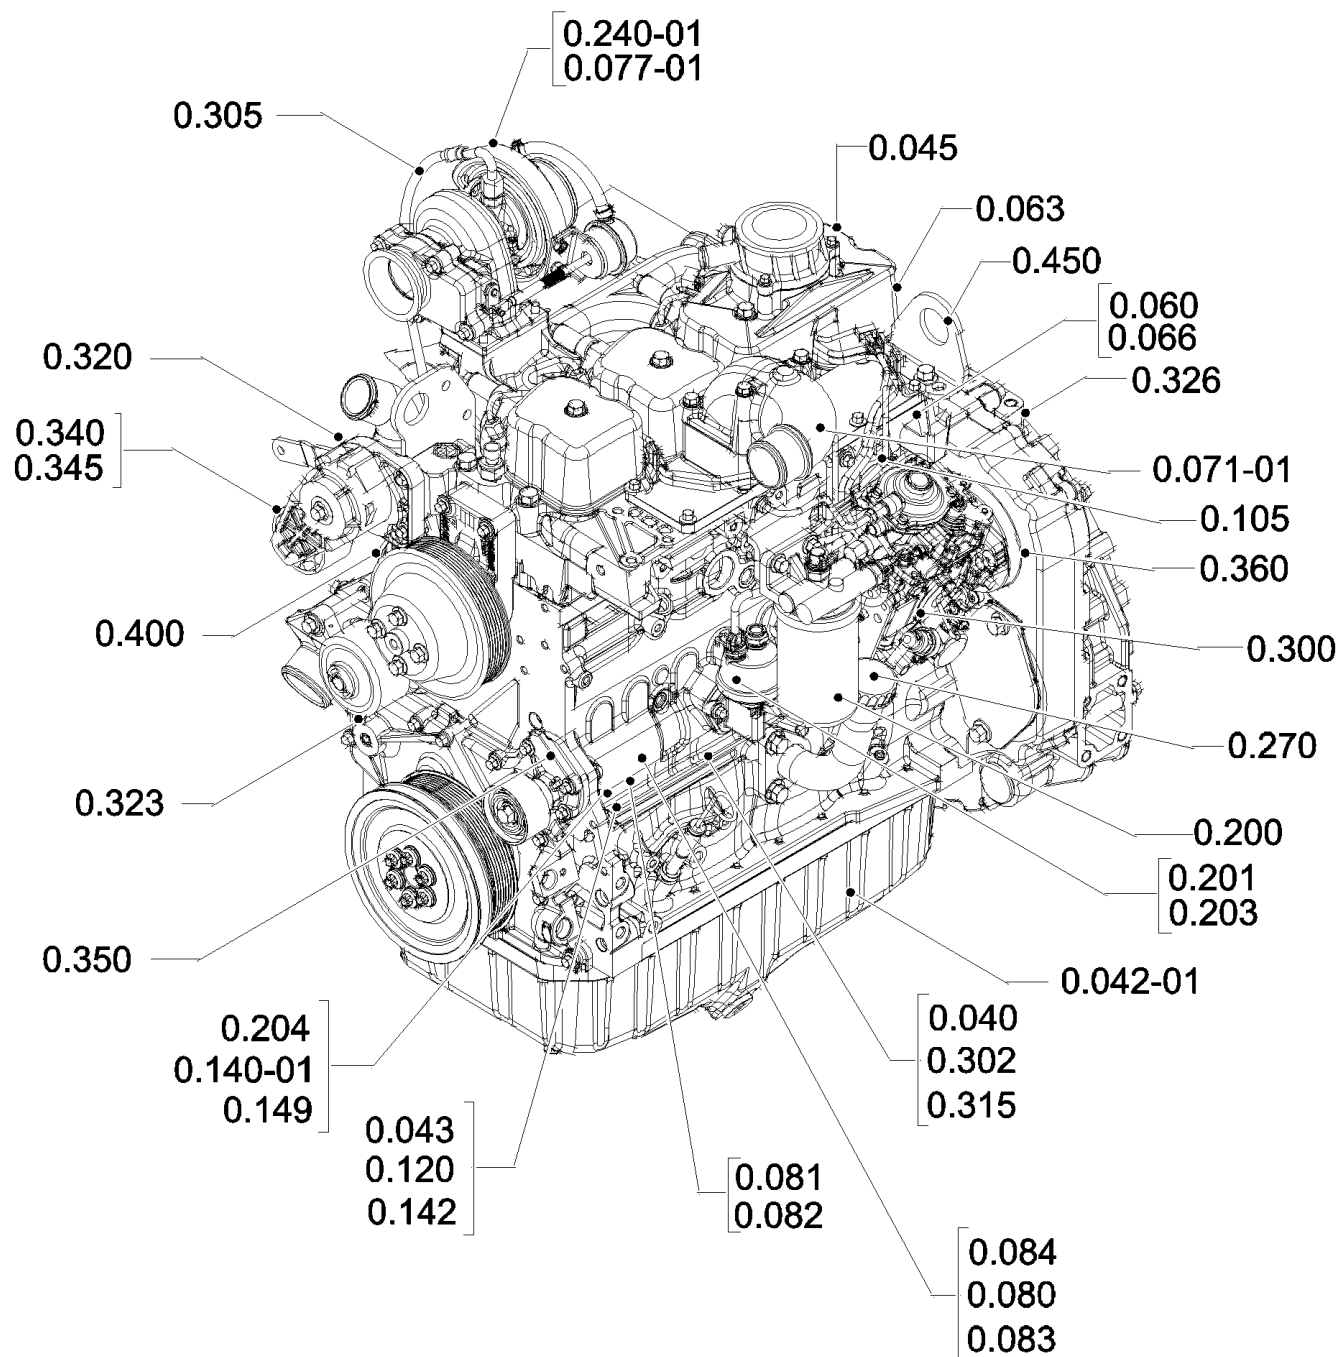

## MPARTS(00) MAITENANCE PARTS

Ref	Part Number	Qty	Description
1	47135707	1	FILTER, FUEL, , See Page 0.200 Ref : 6
2	87803261	1	FILTER, ENGINE OIL, , See Page 0.302 Ref : 1
3	85825356	1	FILTER, ELEMENT, , See Page 1.82.6 06 Ref : 1
4	87438248	1	FILTER, AIR, , See Page 1.09.1 Ref : 4
5	87438245	1	FILTER, AIR, , See Page 1.09.1 Ref : 3
6	85826027	1	FILTER, AIR, , See Page 1.94.2 Ref : 4
7	85826033	1	FILTER, AIR, , See Page 1.94.2 Ref : 3
8	85817004	1	FILTER, , Power Shuttle See Page 1.28 -A 03 Ref : 11 And See Page 1.28 -B 03 Ref : 14
8	85826021	1	FILTER, HYDRAULIC OIL, , Power Shift See Page 1.28 -D Ref : 3

Ref	Part Number	Qty	Description

4WD

2WD

695SR CASE SUPER-R BACKHOE LOADER (1/04-)

SEC. 04(00) FRONT AXLE

Ref	Part Number	Qty	Description

SEC. 05(00) REAR AXLE

Ref	Part Number	Qty	Description