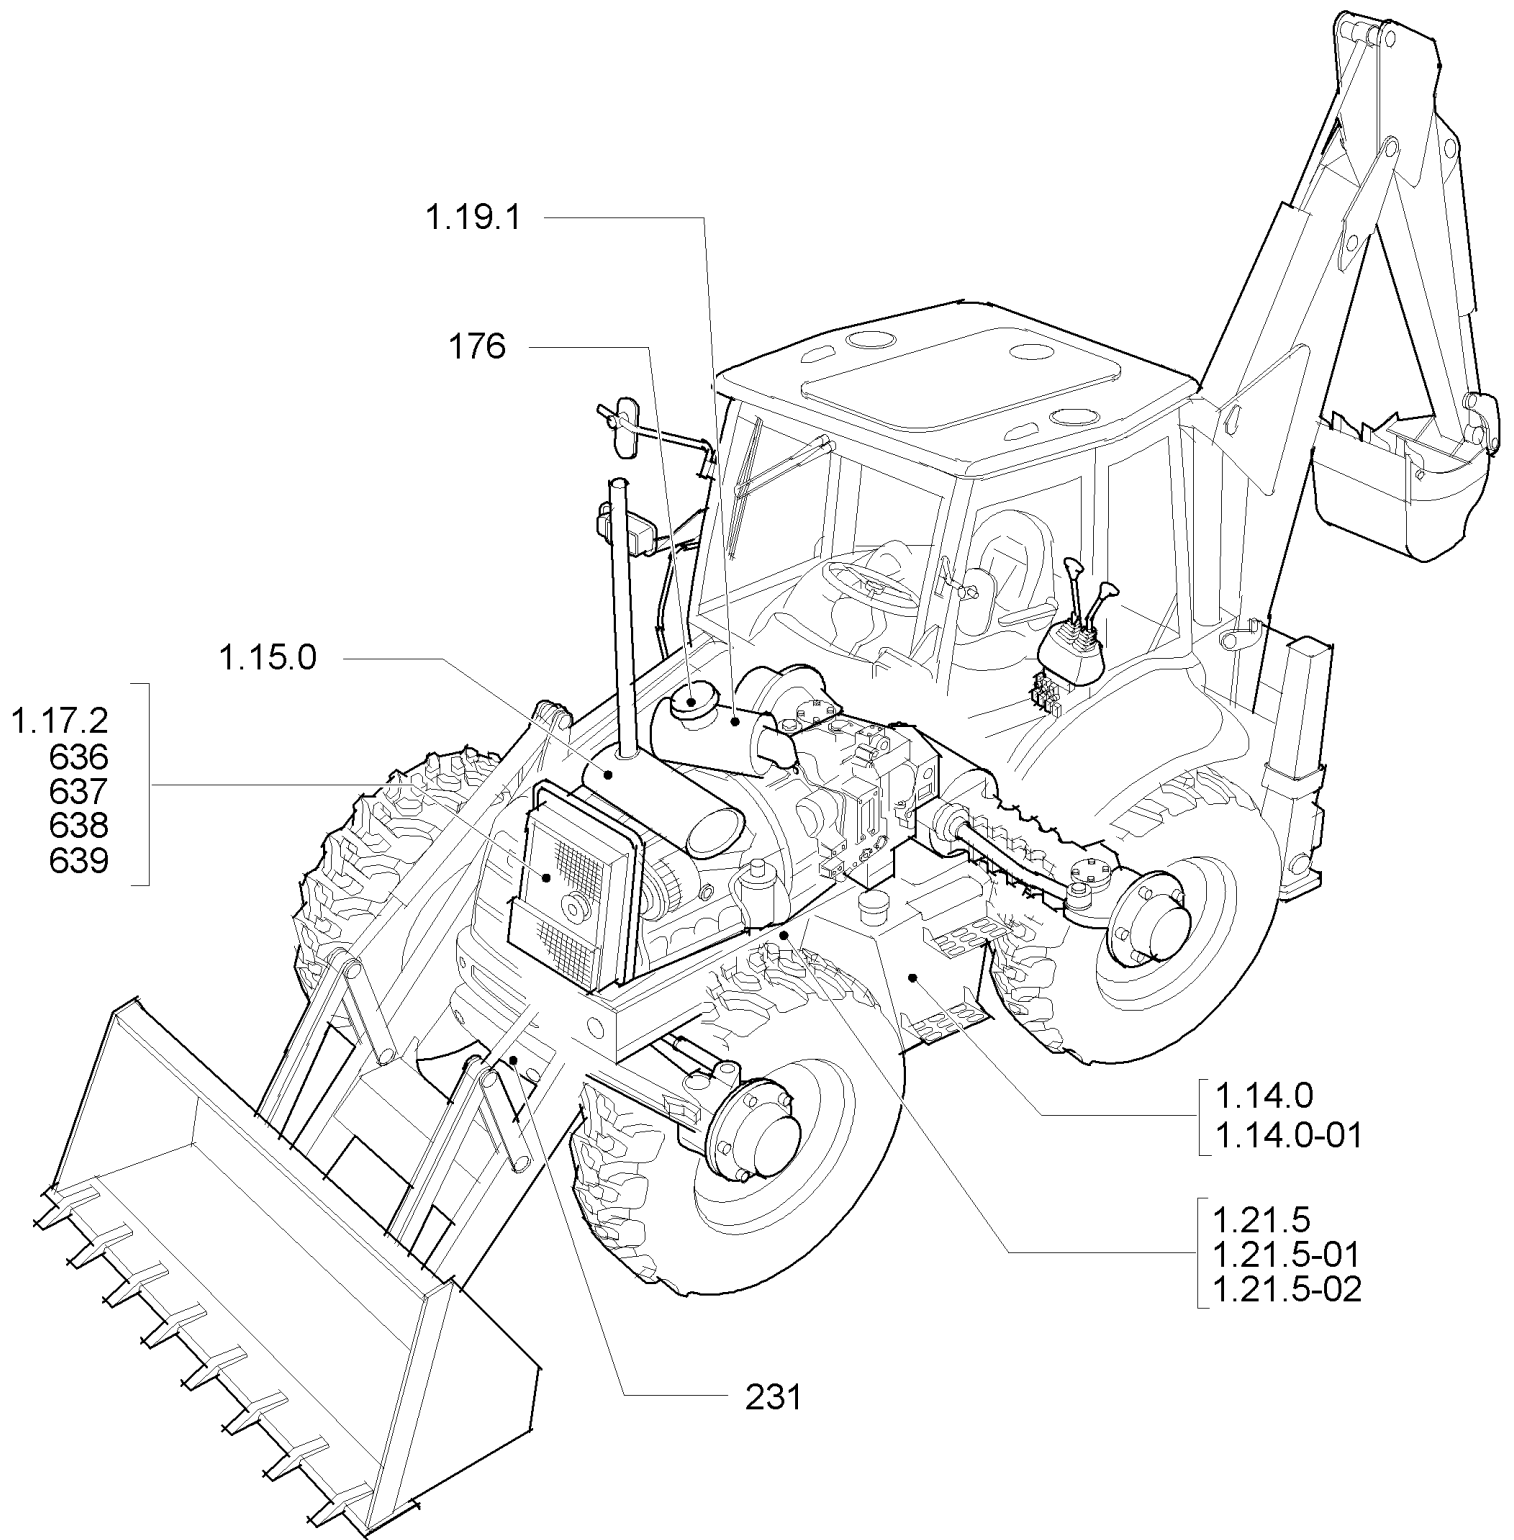

695SR CASE SUPER-R BACKHOE LOADER (1/04- )

SEC. 01(00) ENGINE 1/2

Ref	Part Number	Qty	Description

695SR CASE SUPER-R BACKHOE LOADER (1/04- )

SEC. 02(00) FUEL TANK - MUFLER - RADIATOR - AIR CLEANER

Ref	Part Number	Qty	Description