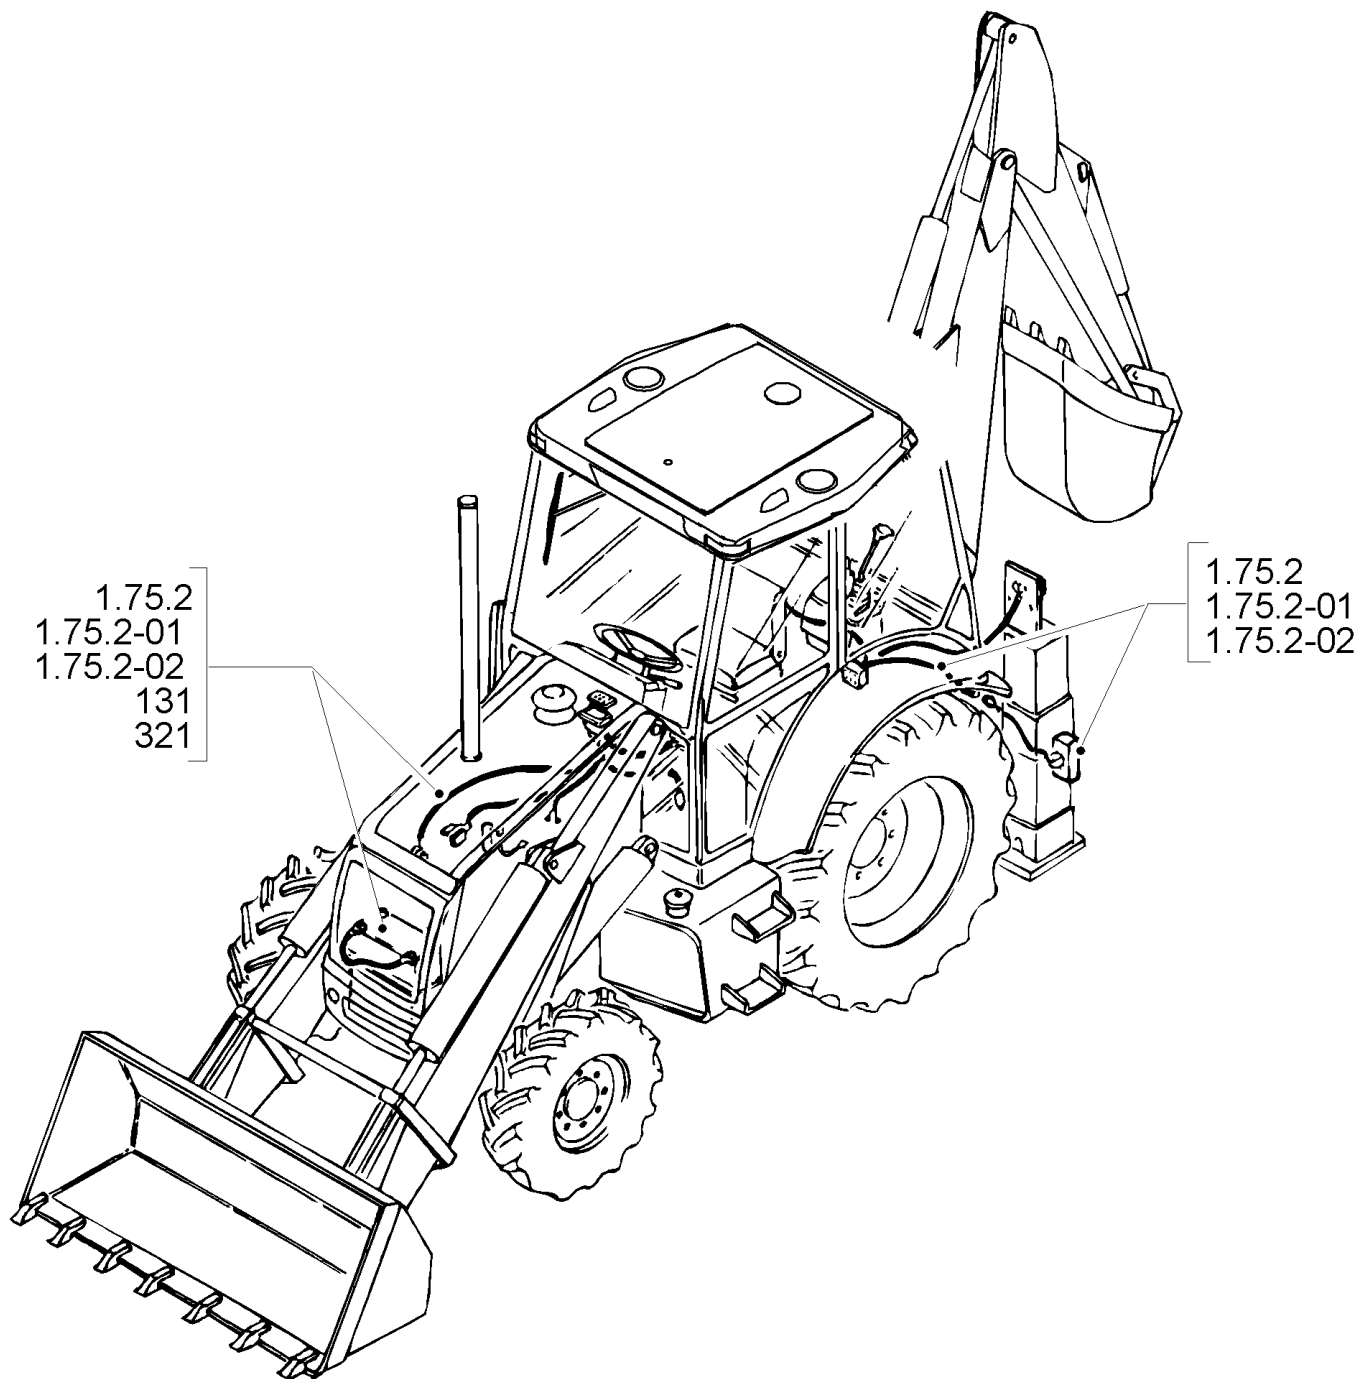

Ref	Part Number	Qty	Description

4WD

2WD

695SR CASE SUPER-R BACKHOE LOADER (1/04-)

SEC. 04(00) FRONT AXLE

Ref	Part Number	Qty	Description

SEC. 05(00) REAR AXLE

Ref	Part Number	Qty	Description