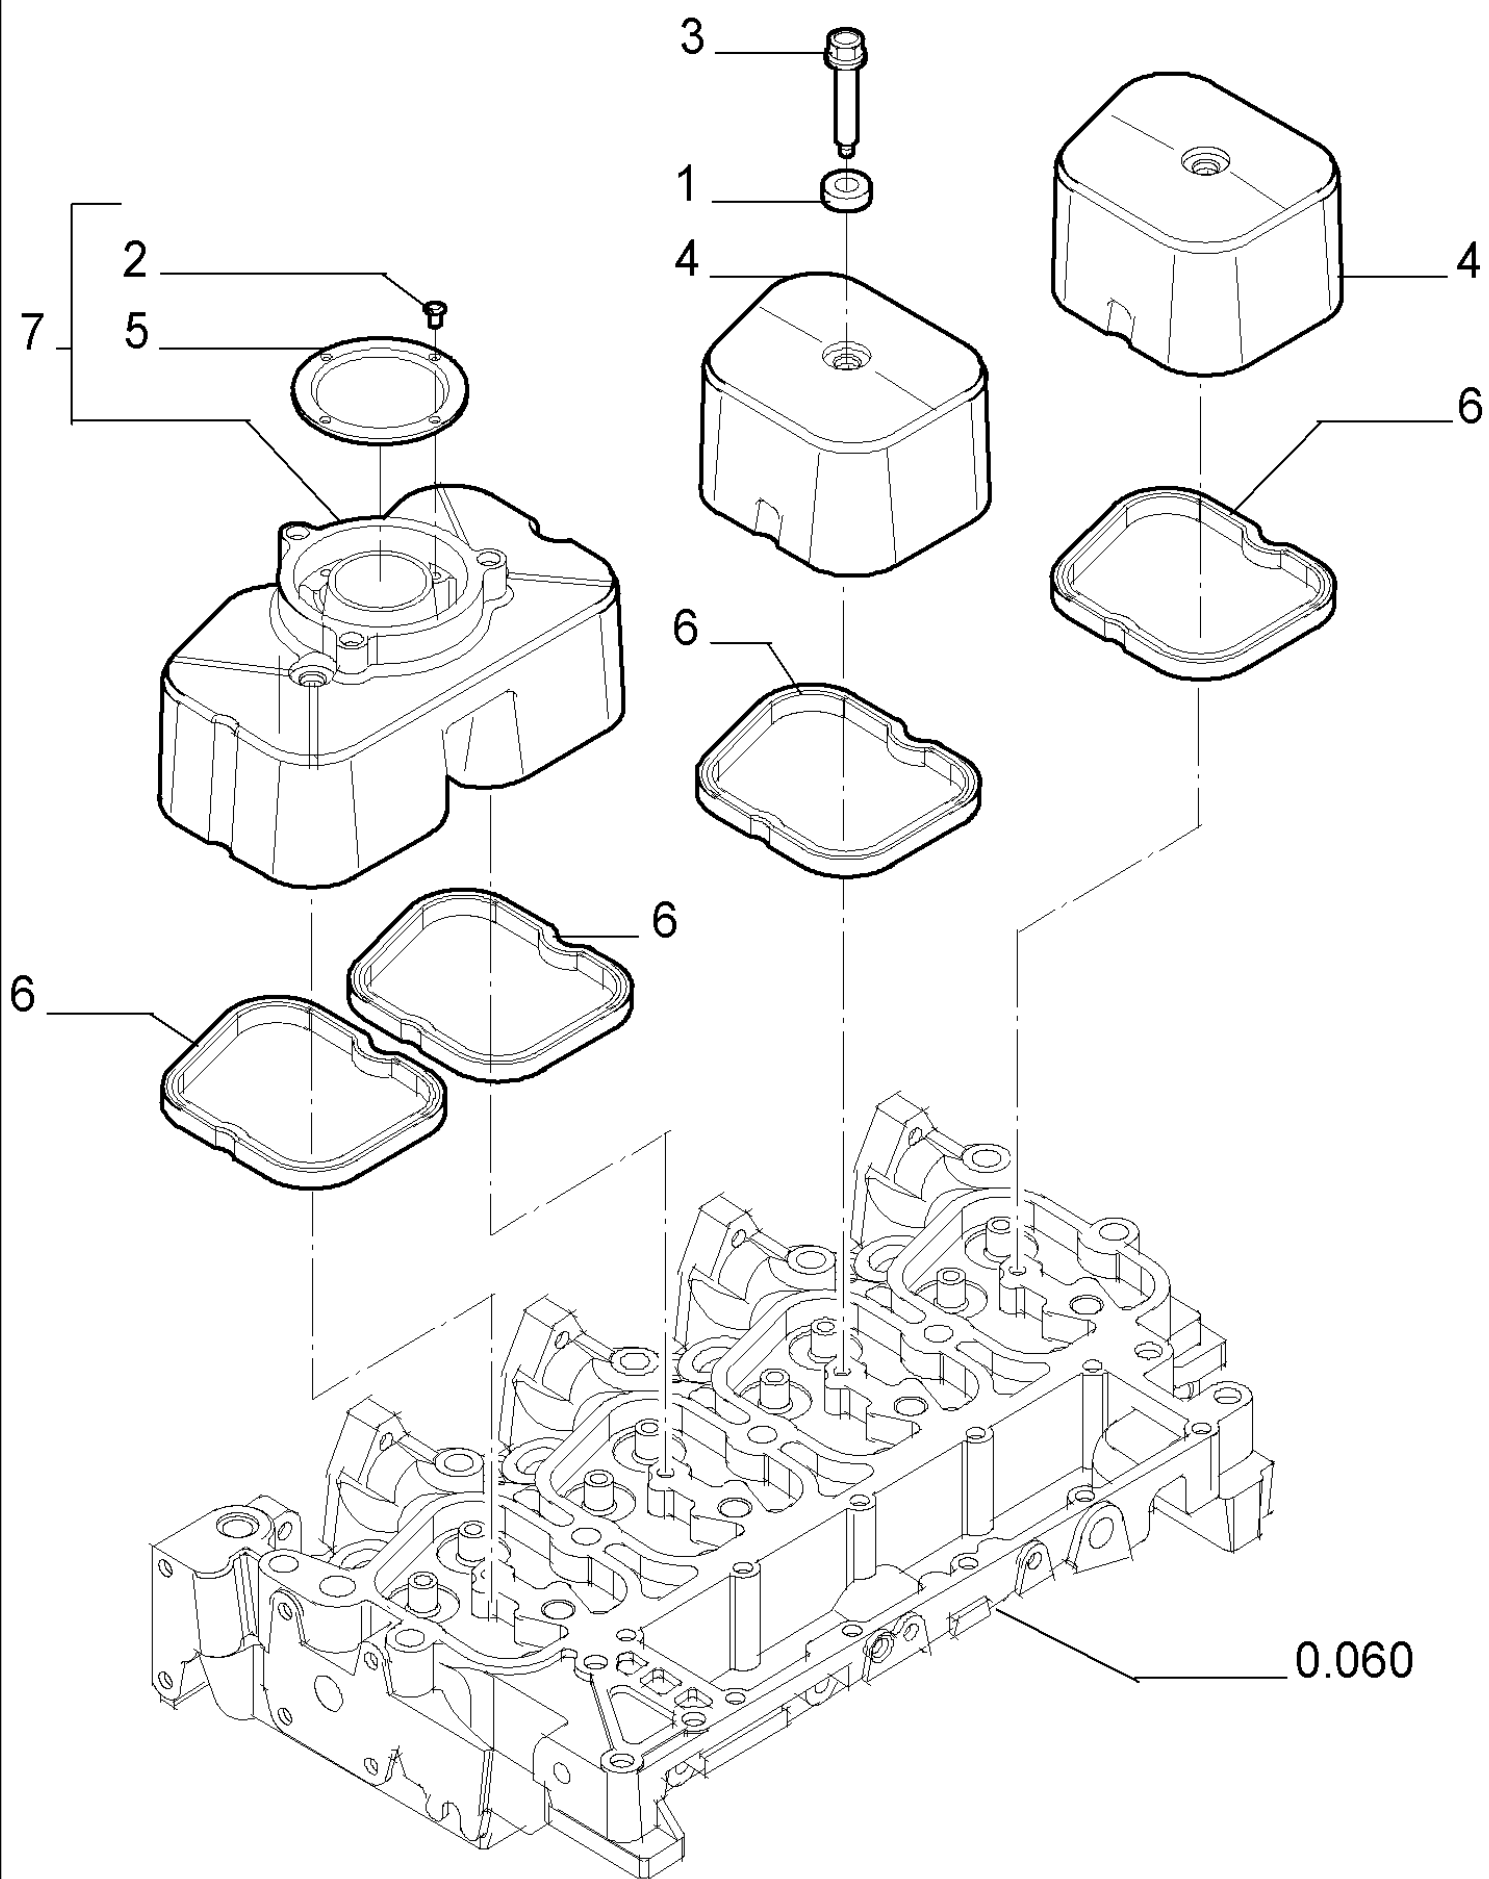

0.063(01) CYLINDER HEAD - COVERS

580SR CASE SUPER-R BACKHOE LOADER (1/04-)

0.063(01) CYLINDER HEAD - COVERS

Ref	Part Number	Qty	Description
1	4895360	4	BUSHING,
2	16784504	4	SCREW,
3	4895214	4	SCREW,
4	504065040	2	COVER,
5	2830775	1	BAFFLE ASSY.,
6	504053522	4	GASKET,
7	2830784	1	COVER, , Includes 2, 5