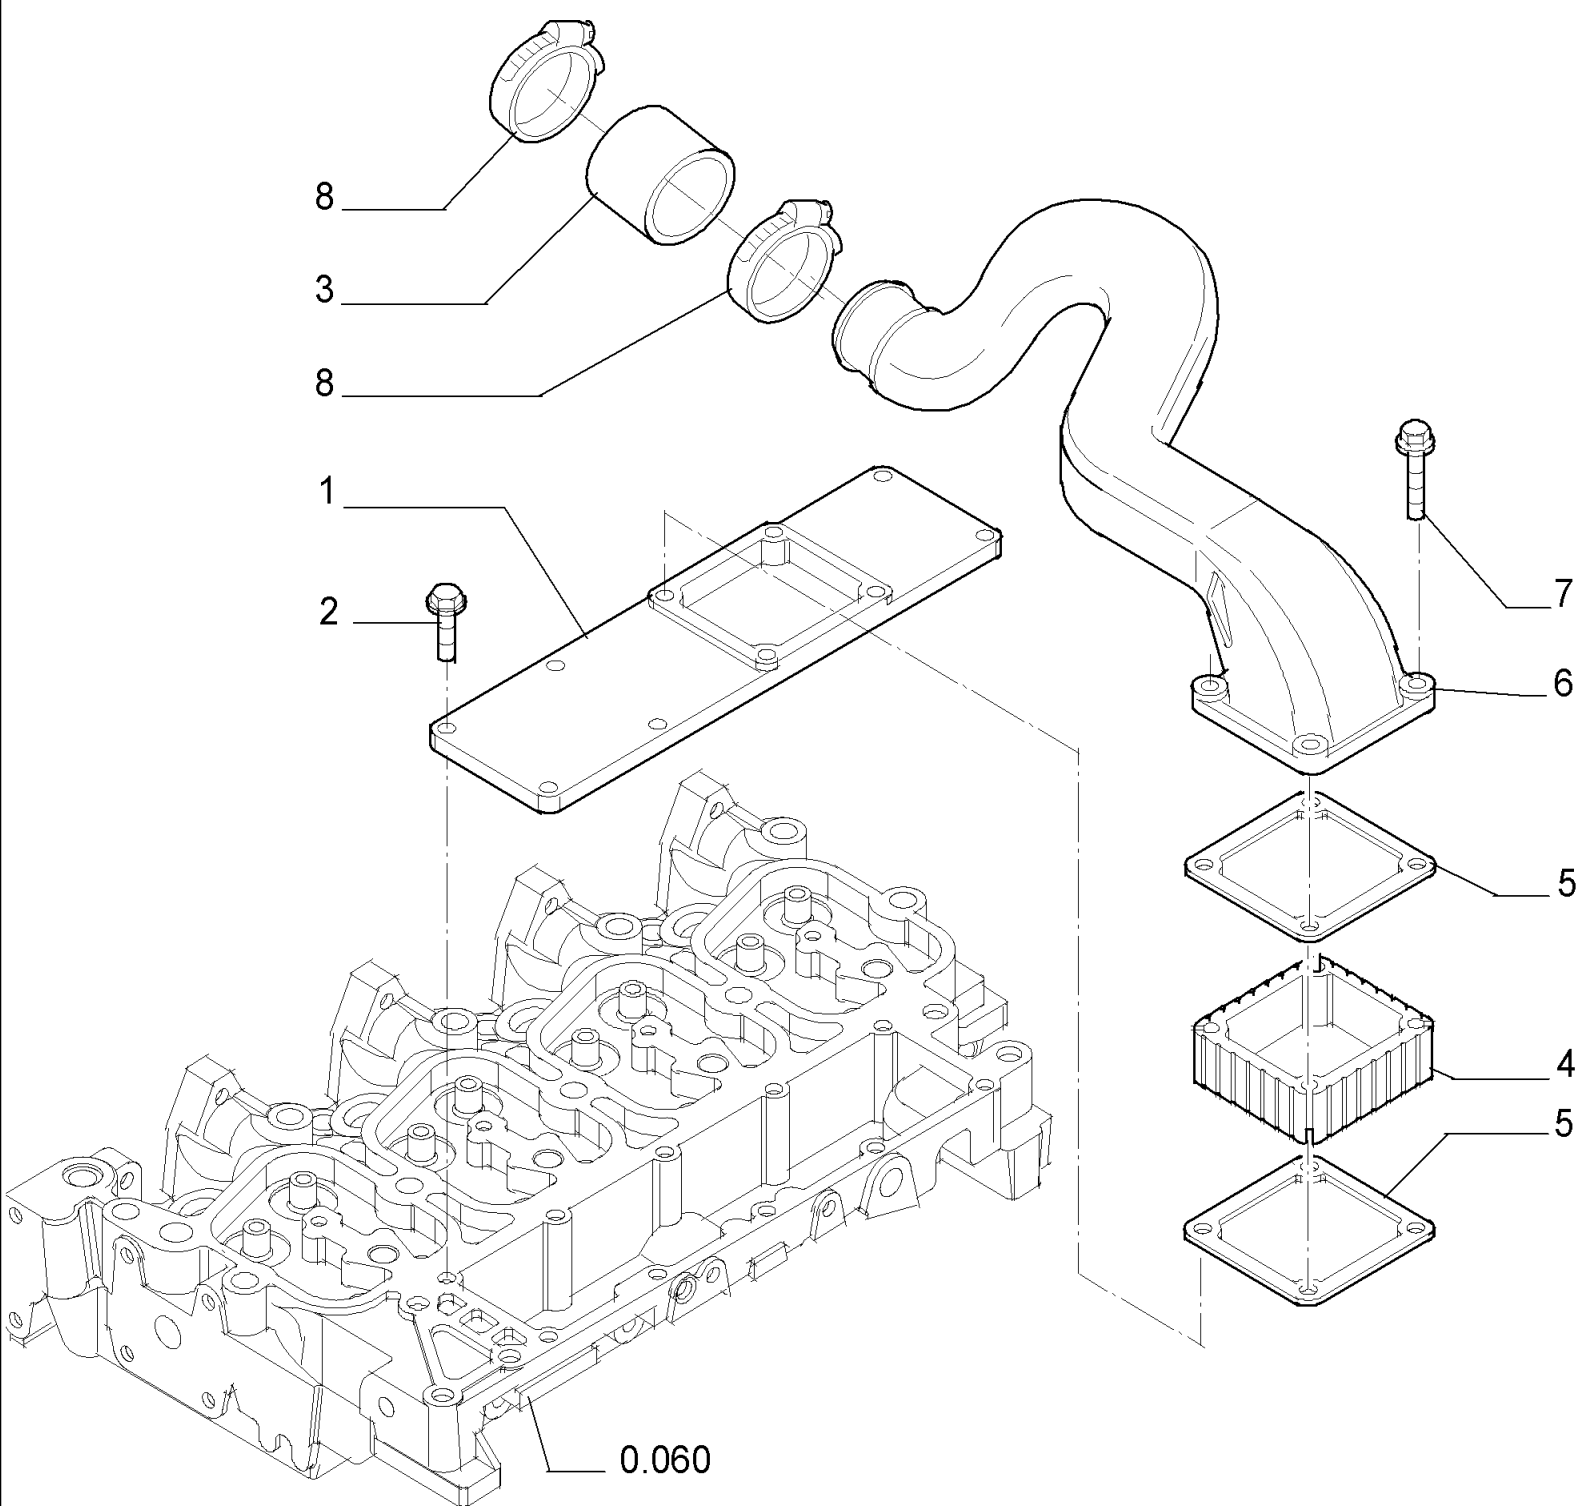

0.071(01) MANIFOLD - INTAKE

580SR CASE SUPER-R BACKHOE LOADER (1/04-)

0.071(01) MANIFOLD - INTAKE

Ref	Part Number	Qty	Description
1	504064865	1	COVER,
2	4899039	6	SCREW, 8x1.25x25
3	504063980	2	SLEEVE,
4	4895648	1	SPACER,
5	4899921	2	GASKET,
6	504052006	1	HOSE ASSY.,
7	4895294	4	SCREW, 8x140
8	4899629	2	COLLAR, RETAINER,