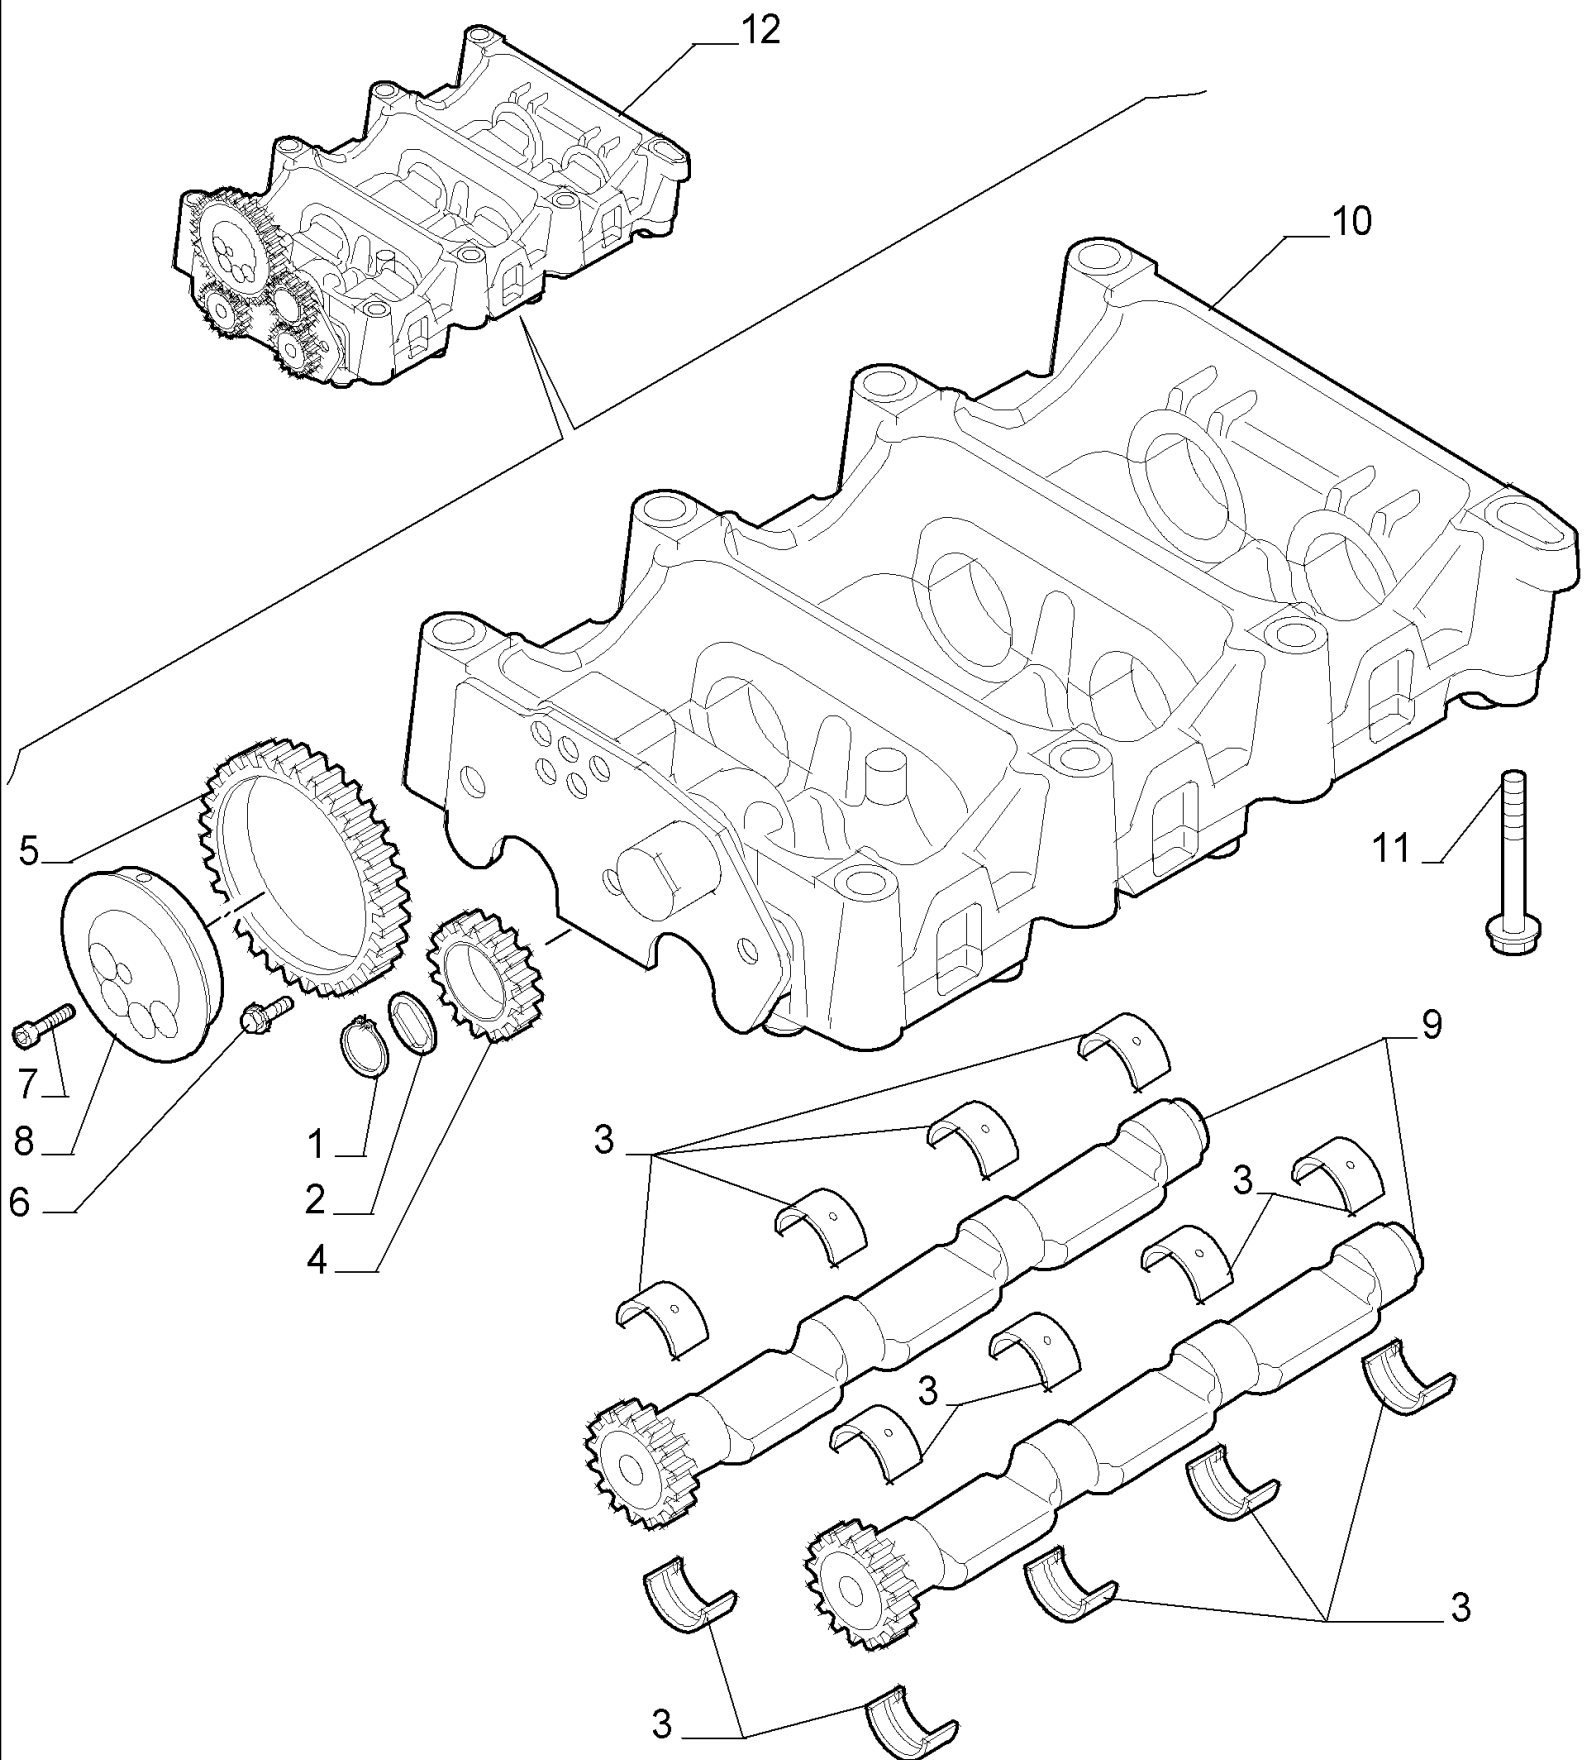

580SR CASE SUPER-R BACKHOE LOADER (1/04-)

0.105(01) DYNAMIC BALANCER, GEARS & SHAFTS

Ref	Part Number	Qty	Description
1	16866473	1	CIRCLIP,
2	4897123	1	PLATE, THRUST,
3	4897071	16	BUSHING,
4	4897048	1	GEAR, DRIVEN,
5	4896947	1	GEAR, DRIVEN,
6	4895586	3	SCREW,
7	2830433	4	SCREW,
8	2831031	1	SHAFT, IDLE,
9	2831023	2	SHAFT,
10	2830952	1	HOUSING, , See Page 0.105
11	4899109	7	SCREW,
11	4897934	1	SCREW,
12	2830953	1	BALANCER, , Includes 1 to 11