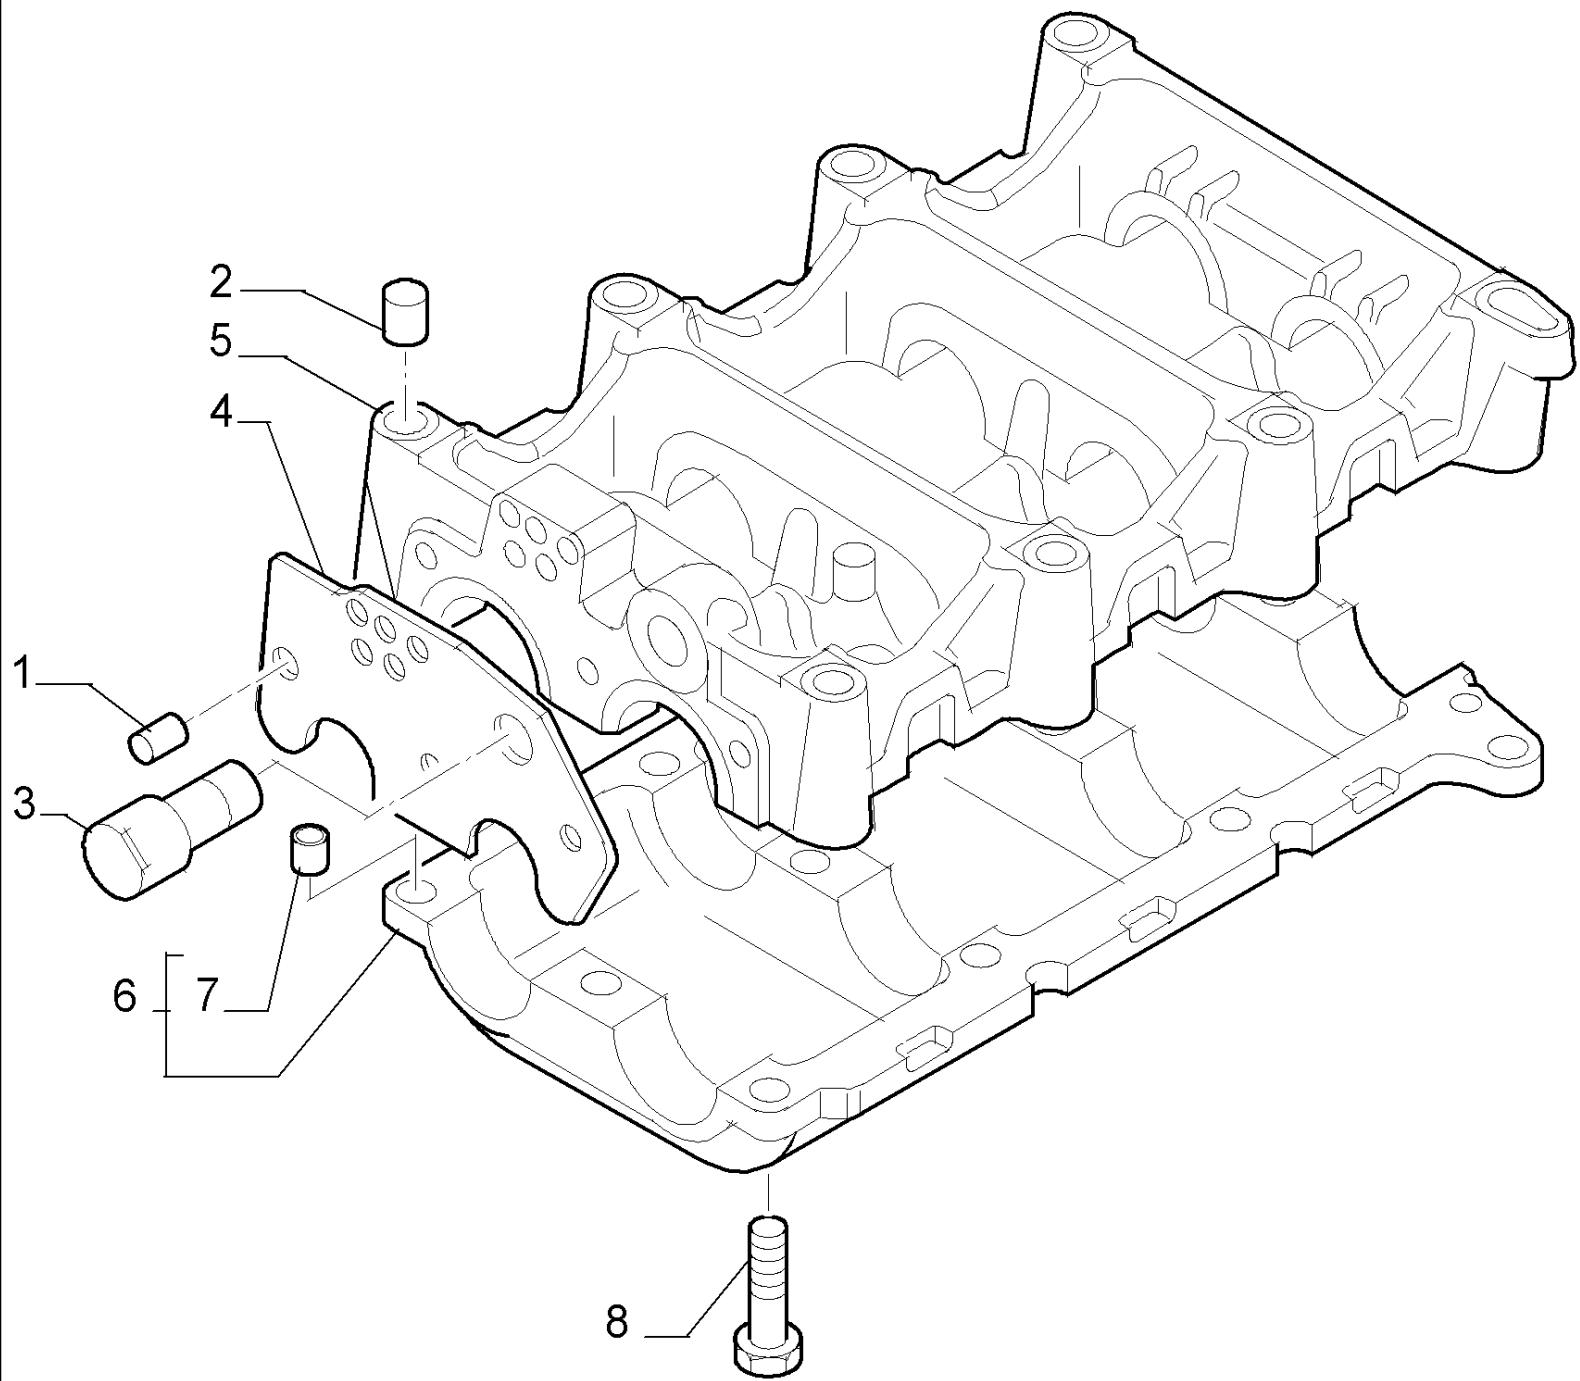

580SR CASE SUPER-R BACKHOE LOADER (1/04-)

0.105(02) DYNAMIC BALANCER, GEARS & SHAFTS (2830952)

Ref	Part Number	Qty	Description
1	4892836	1	DOWEL,
2	4899027	2	DOWEL,
3	2830948	1	SHAFT, IDLE,
4	2830905	1	PLATE, THRUST,
5	2830934	1	HOUSING,
6	2831101	1	HOUSING, , Includes 7
7	4891209	2	DOWEL,
8	2830411	3	SCREW,
8	4895323	9	SCREW,