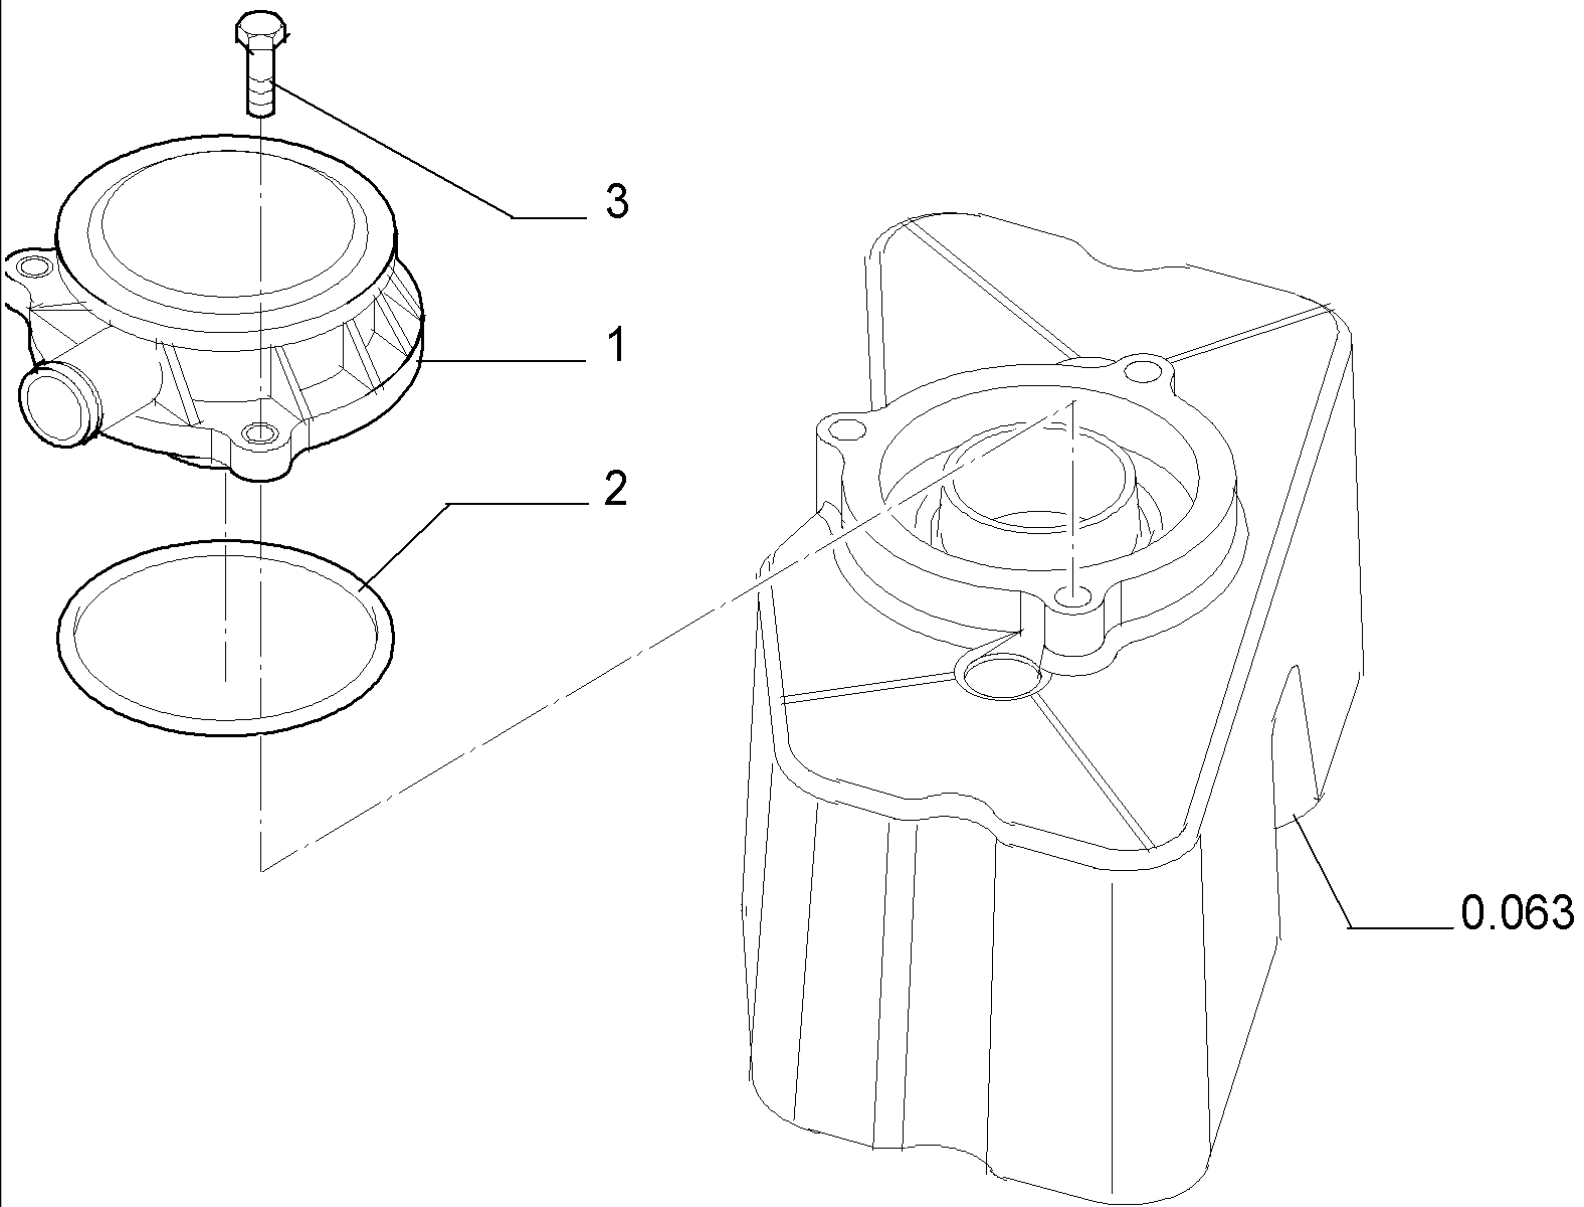

0.045(01) BREATHER - ENGINE

Ref	Part Number	Qty	Description
1	504069558	1	BREATHER,
2	500315795	1	GASKET,
3	4899110	3	SCREW,