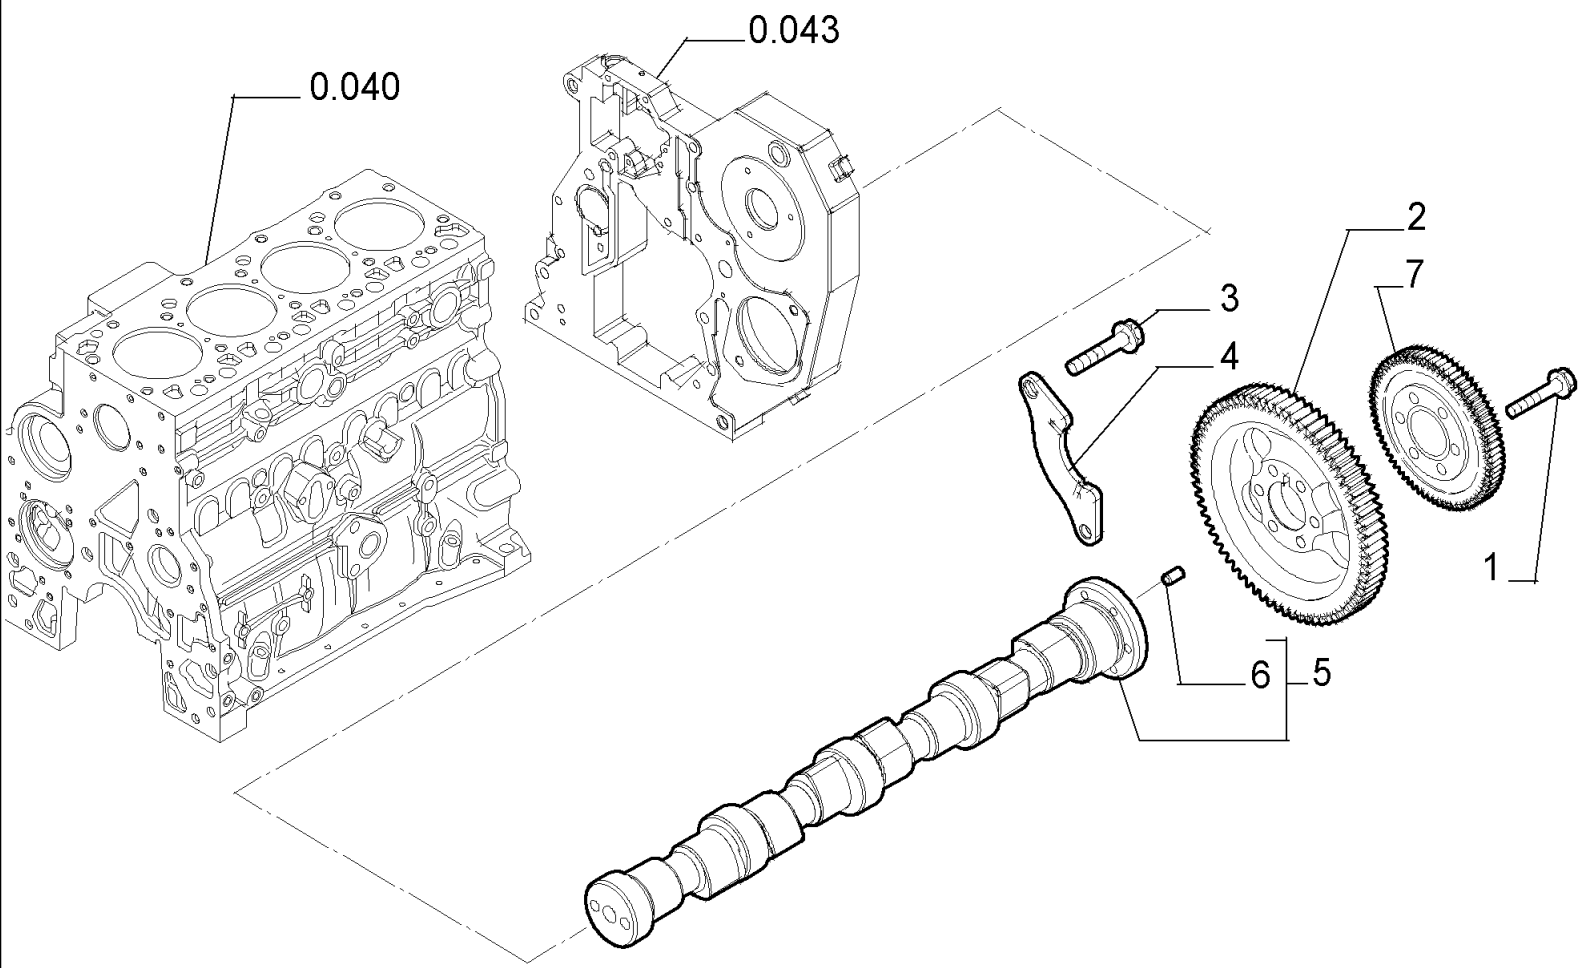

0.120(01) CAMSHAFT

580SR CASE SUPER-R BACKHOE LOADER (1/04-)

0.120(01) CAMSHAFT

Ref	Part Number	Qty	Description
1	4895323	6	SCREW,
2	504062752	1	GEAR,
3	4899068	2	SCREW, 8x17
4	4897457	1	FLANGE,
5	4899610	1	CAMSHAFT, , Includes 6
6	4899080	1	DOWEL,
7	504034954	1	GEAR, DRIVEN,