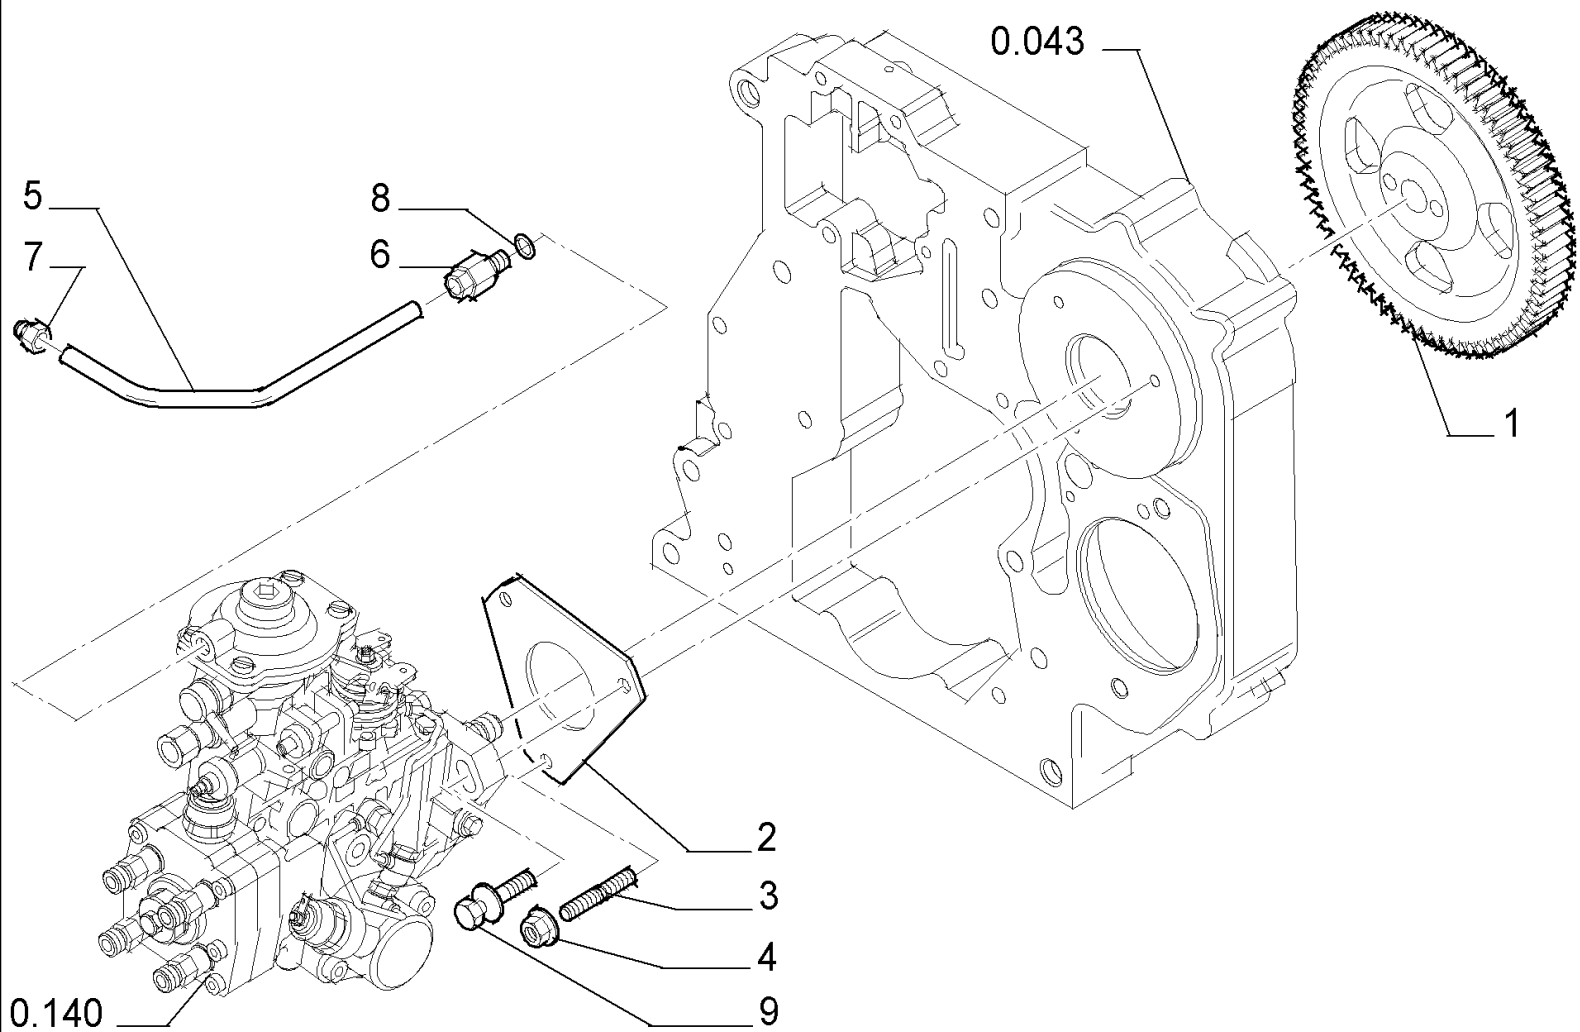

0.142(01) FUEL INJECTION SYSTEM