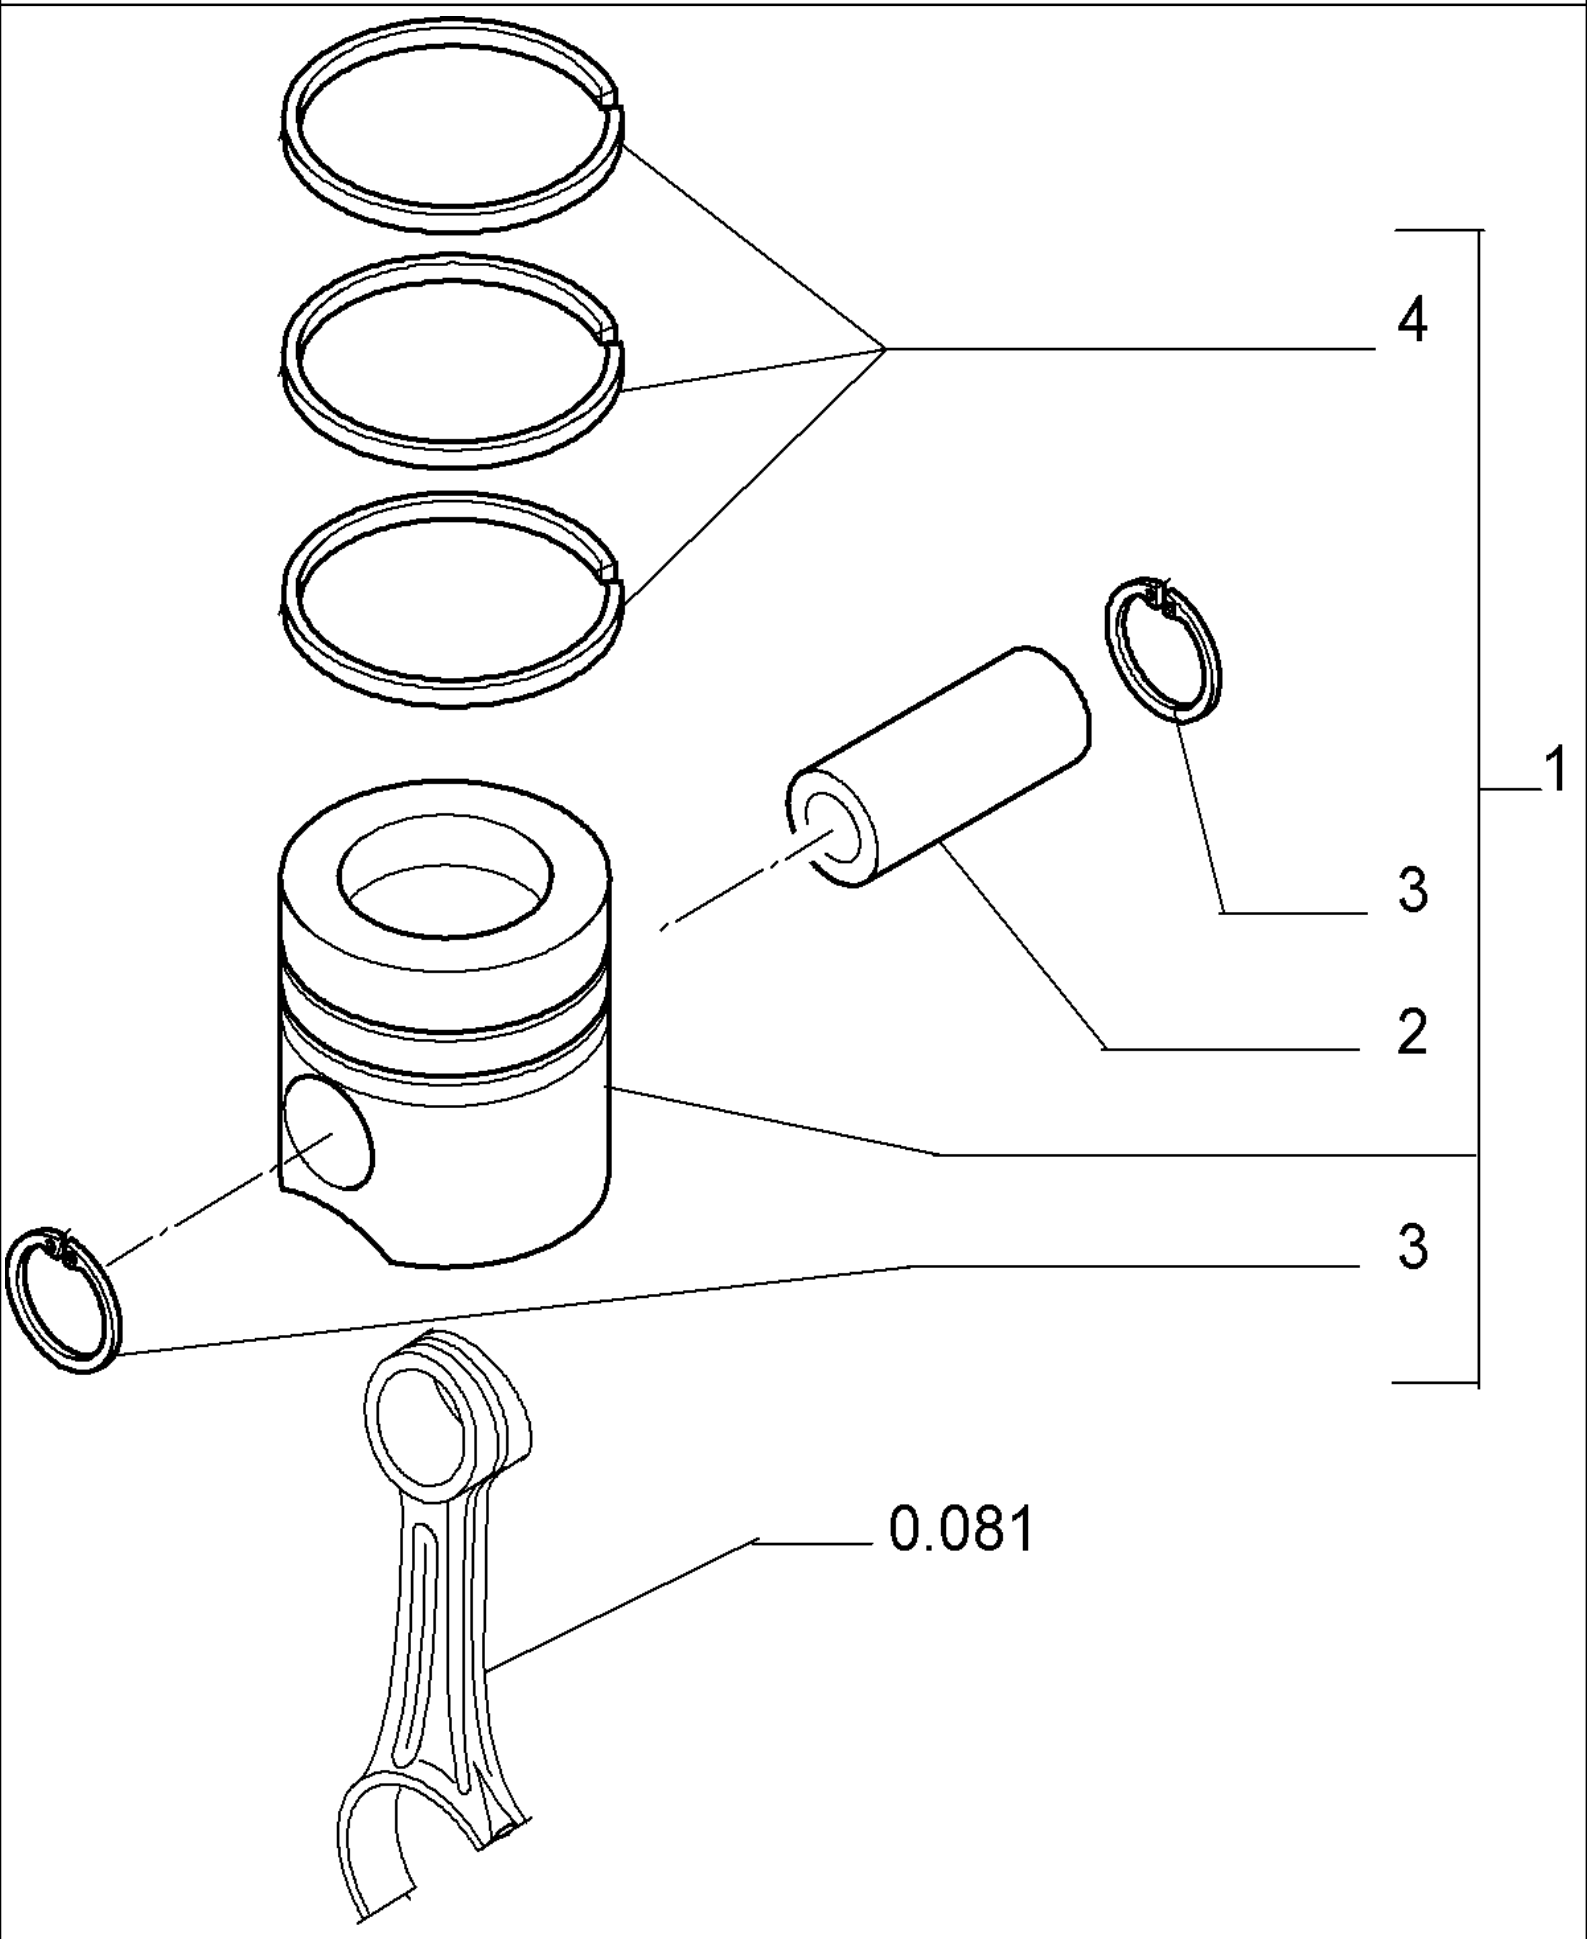

0.082(01) PISTONS - CONNECTING ROD

580SR CASE SUPER-R BACKHOE LOADER (1/04-)

0.082(01) PISTONS - CONNECTING ROD

Ref	Part Number	Qty	Description
1	8093880	4	KIT, PISTON & RINGS, , Includes 2, 3, 4
2	4892712	1	PIN, PISTON,
3	4892713	2	RING, LOCKING,
4	8093881	1	KIT, PISTON RINGS,