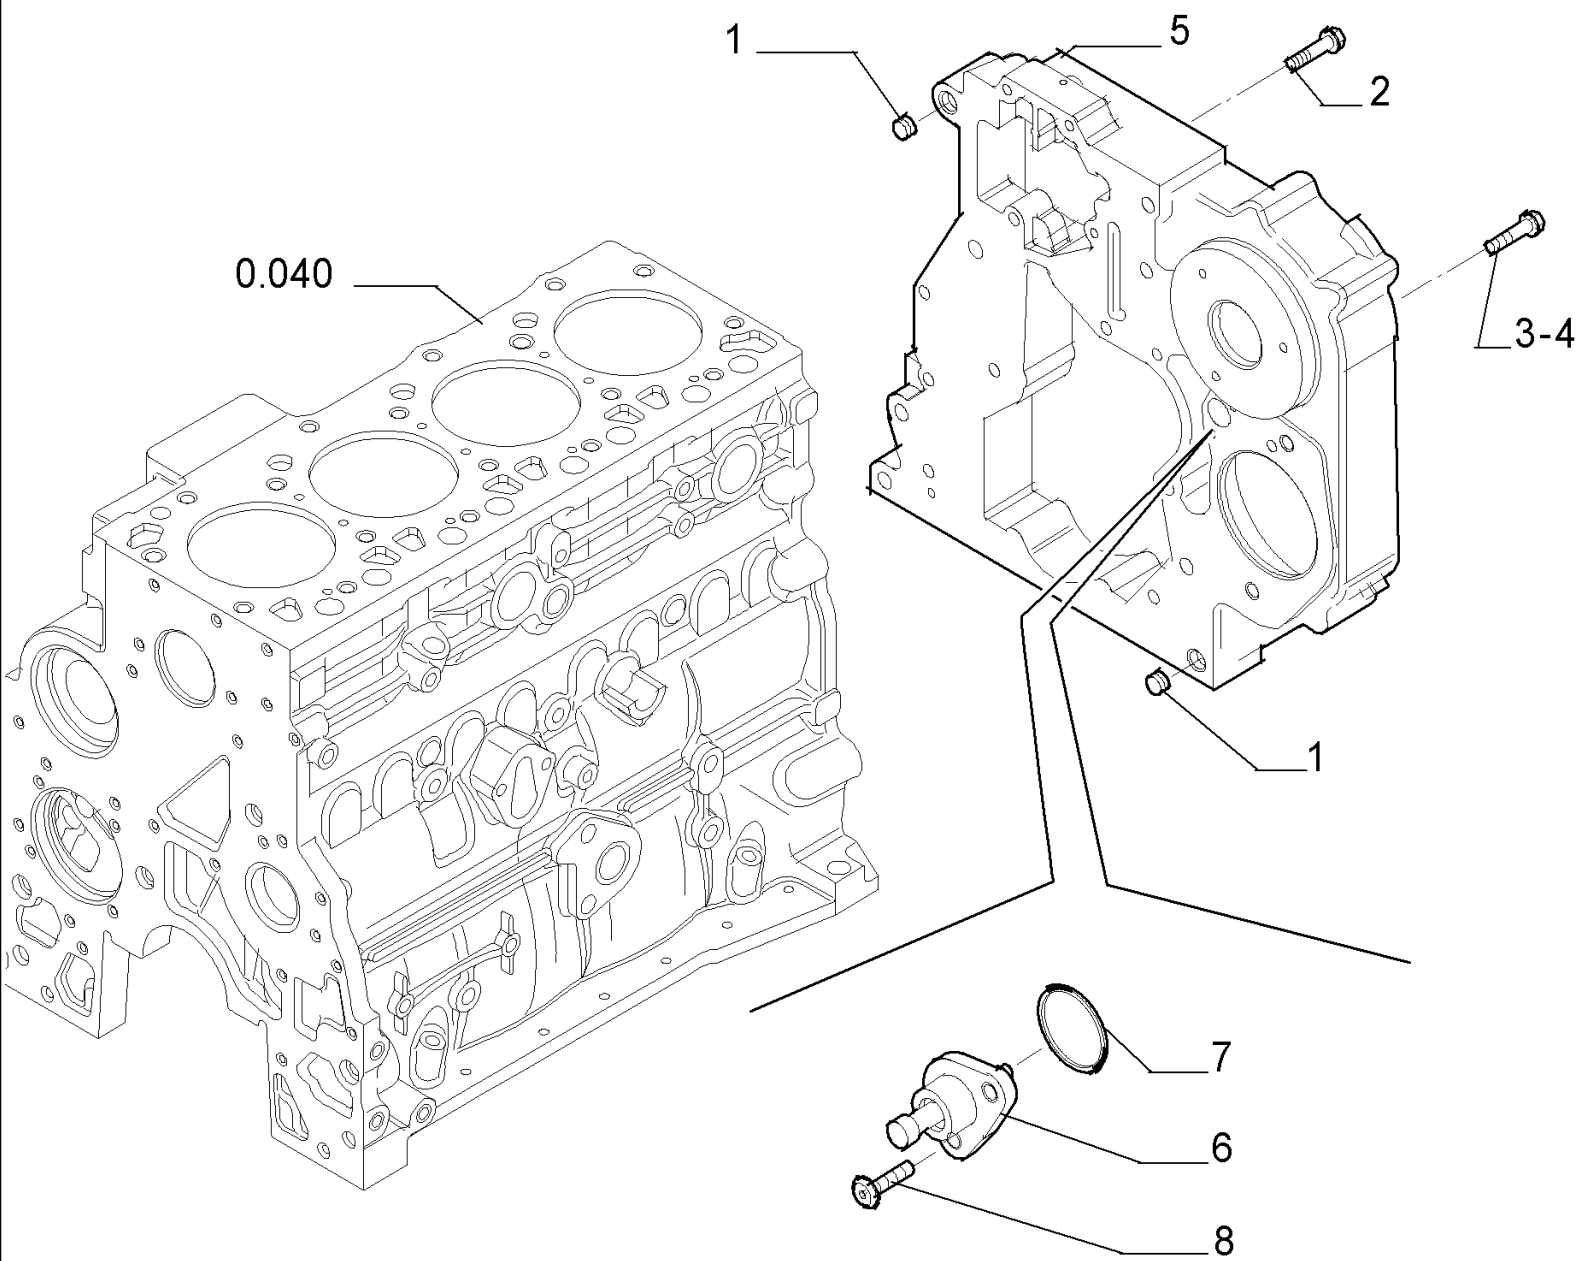

0.043(01) CYLINDER BLOCK - COVERS

580SR CASE SUPER-R BACKHOE LOADER (1/04-)

0.043(01) CYLINDER BLOCK - COVERS

Ref	Part Number	Qty	Description
1	4899026	2	DOWEL,
2	4899091	4	SCREW,
3	4899093	5	SCREW,
4	4899073	2	SCREW,
5	504050848	1	COVER,
6	504074001	1	COVER,
7	17278780	1	O-RING,
8	4895355	2	SCREW, 5x17