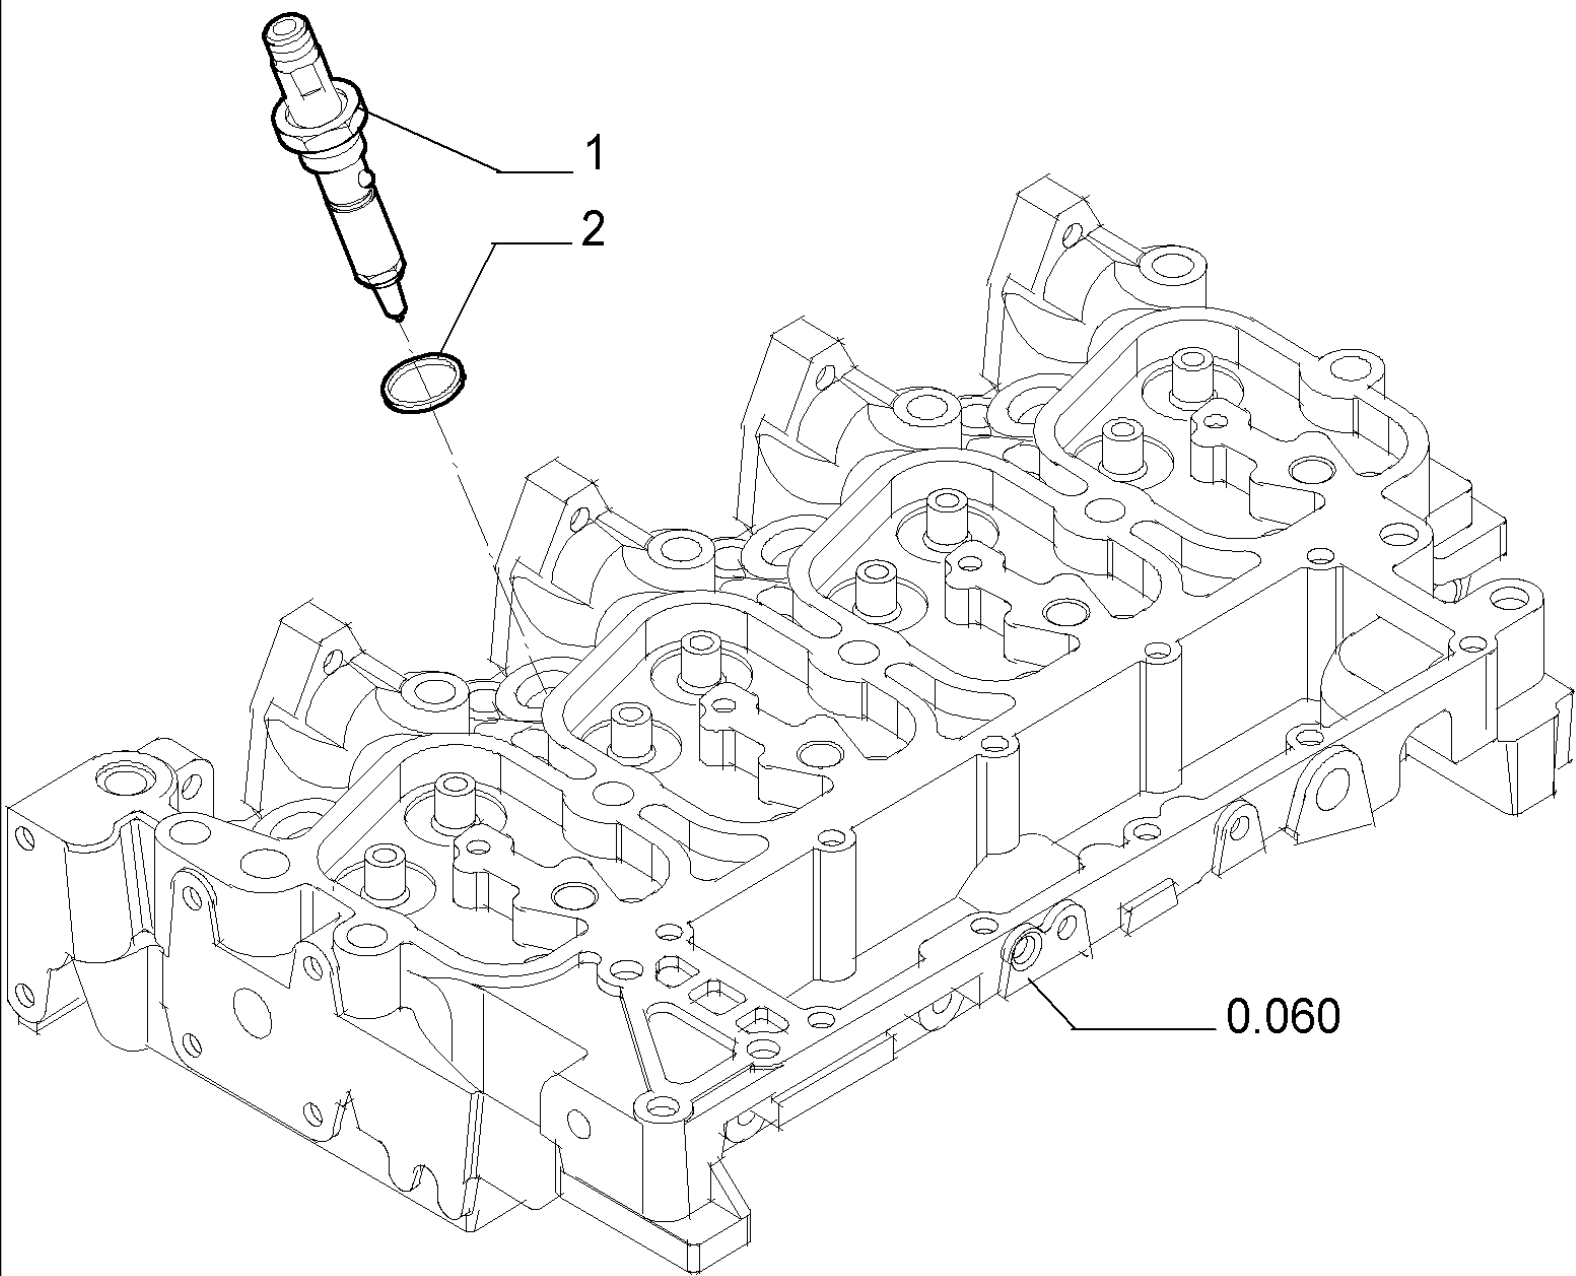

580SR CASE SUPER-R BACKHOE LOADER (1/04-)

0.140(02) FUEL INJECTION SYSTEM

Ref	Part Number	Qty	Description
1	500390441	4	INJECTOR, FUEL SYSTEM,
2	4895297	4	GASKET,