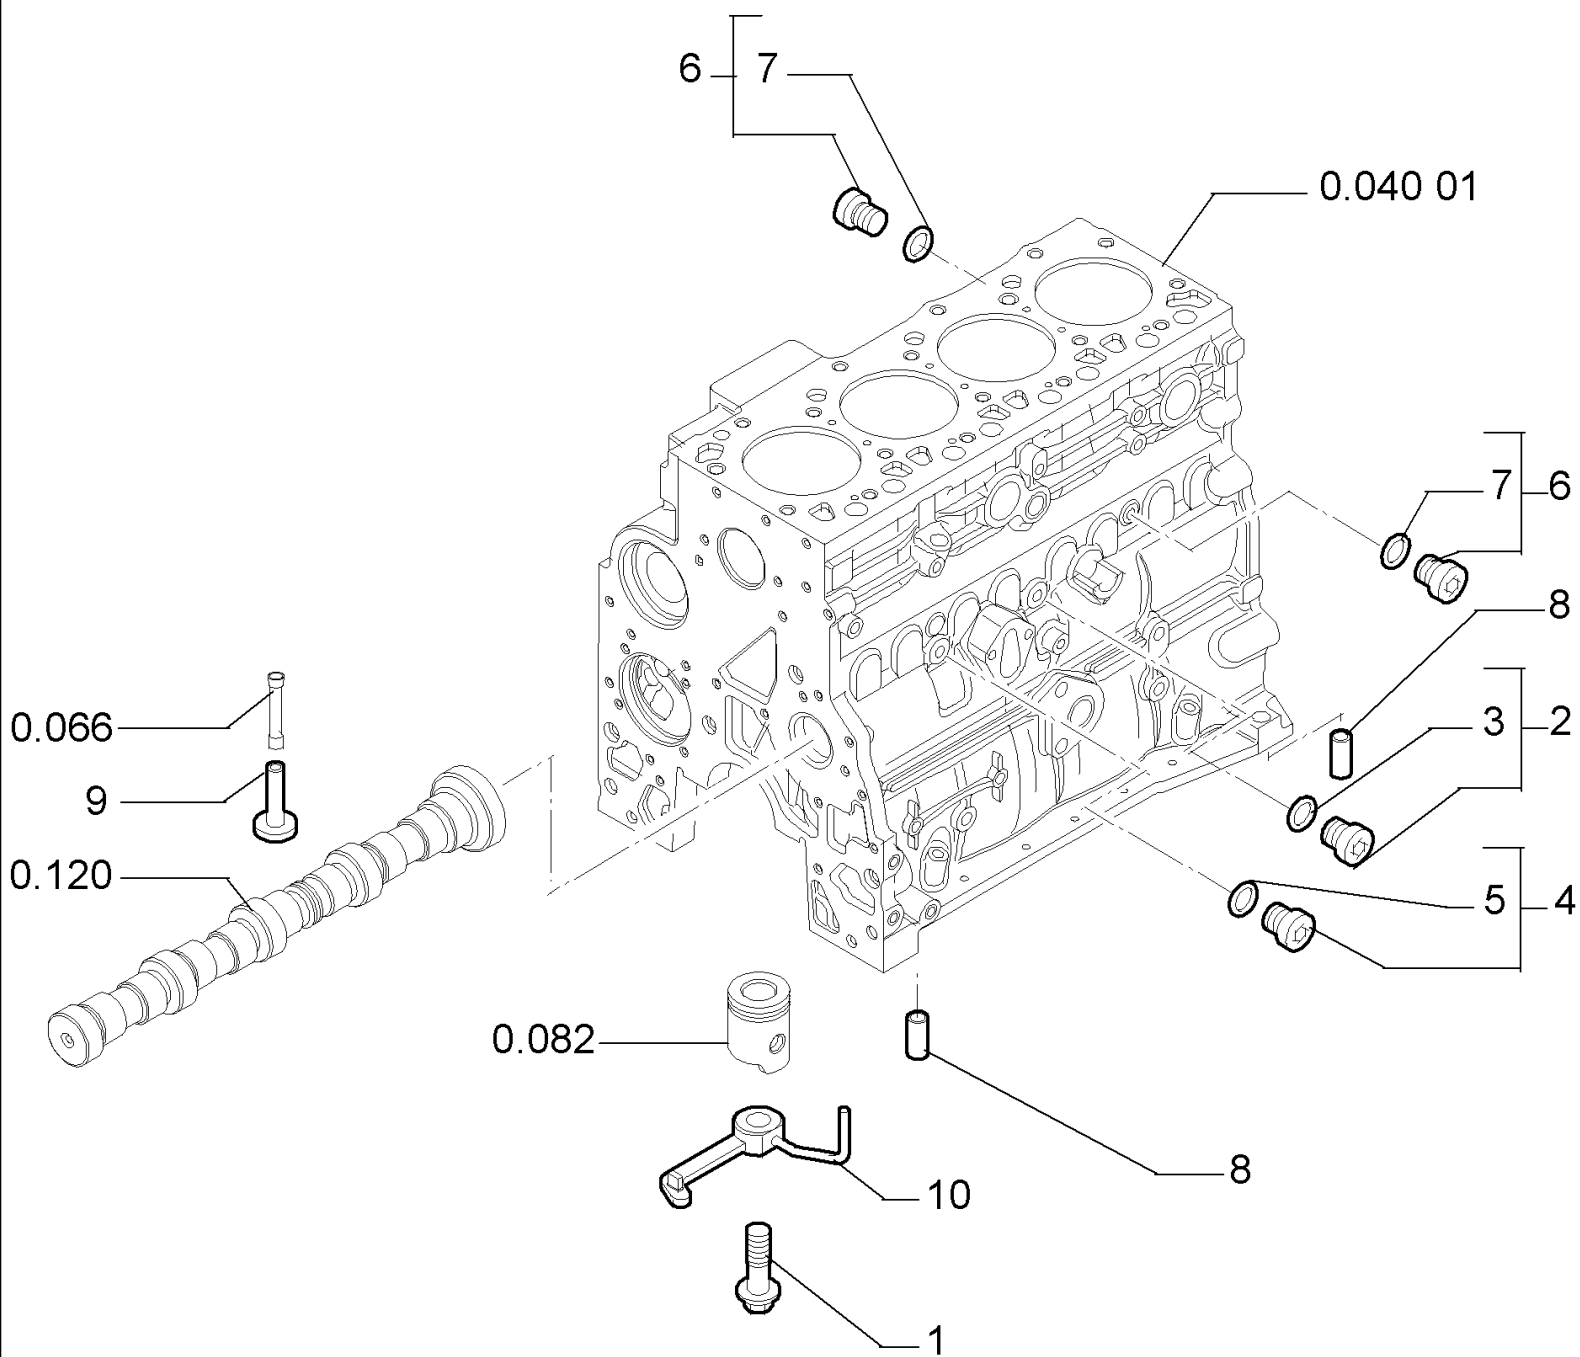

0.040(01) CYLINDER BLOCK

Ref	Part Number	Qty	Description
1	2830082	1	CYLINDER BLOCK, , Includes 2 To 7
2	4899026	10	DOWEL,
3	4895039	3	PLUG,
4	4895038	4	PLUG,
5	4895228	2	PLUG,
6	4891353	10	SCREW, 12X120
7	4895040	1	BUSHING,

0.040(02) CYLINDER BLOCK