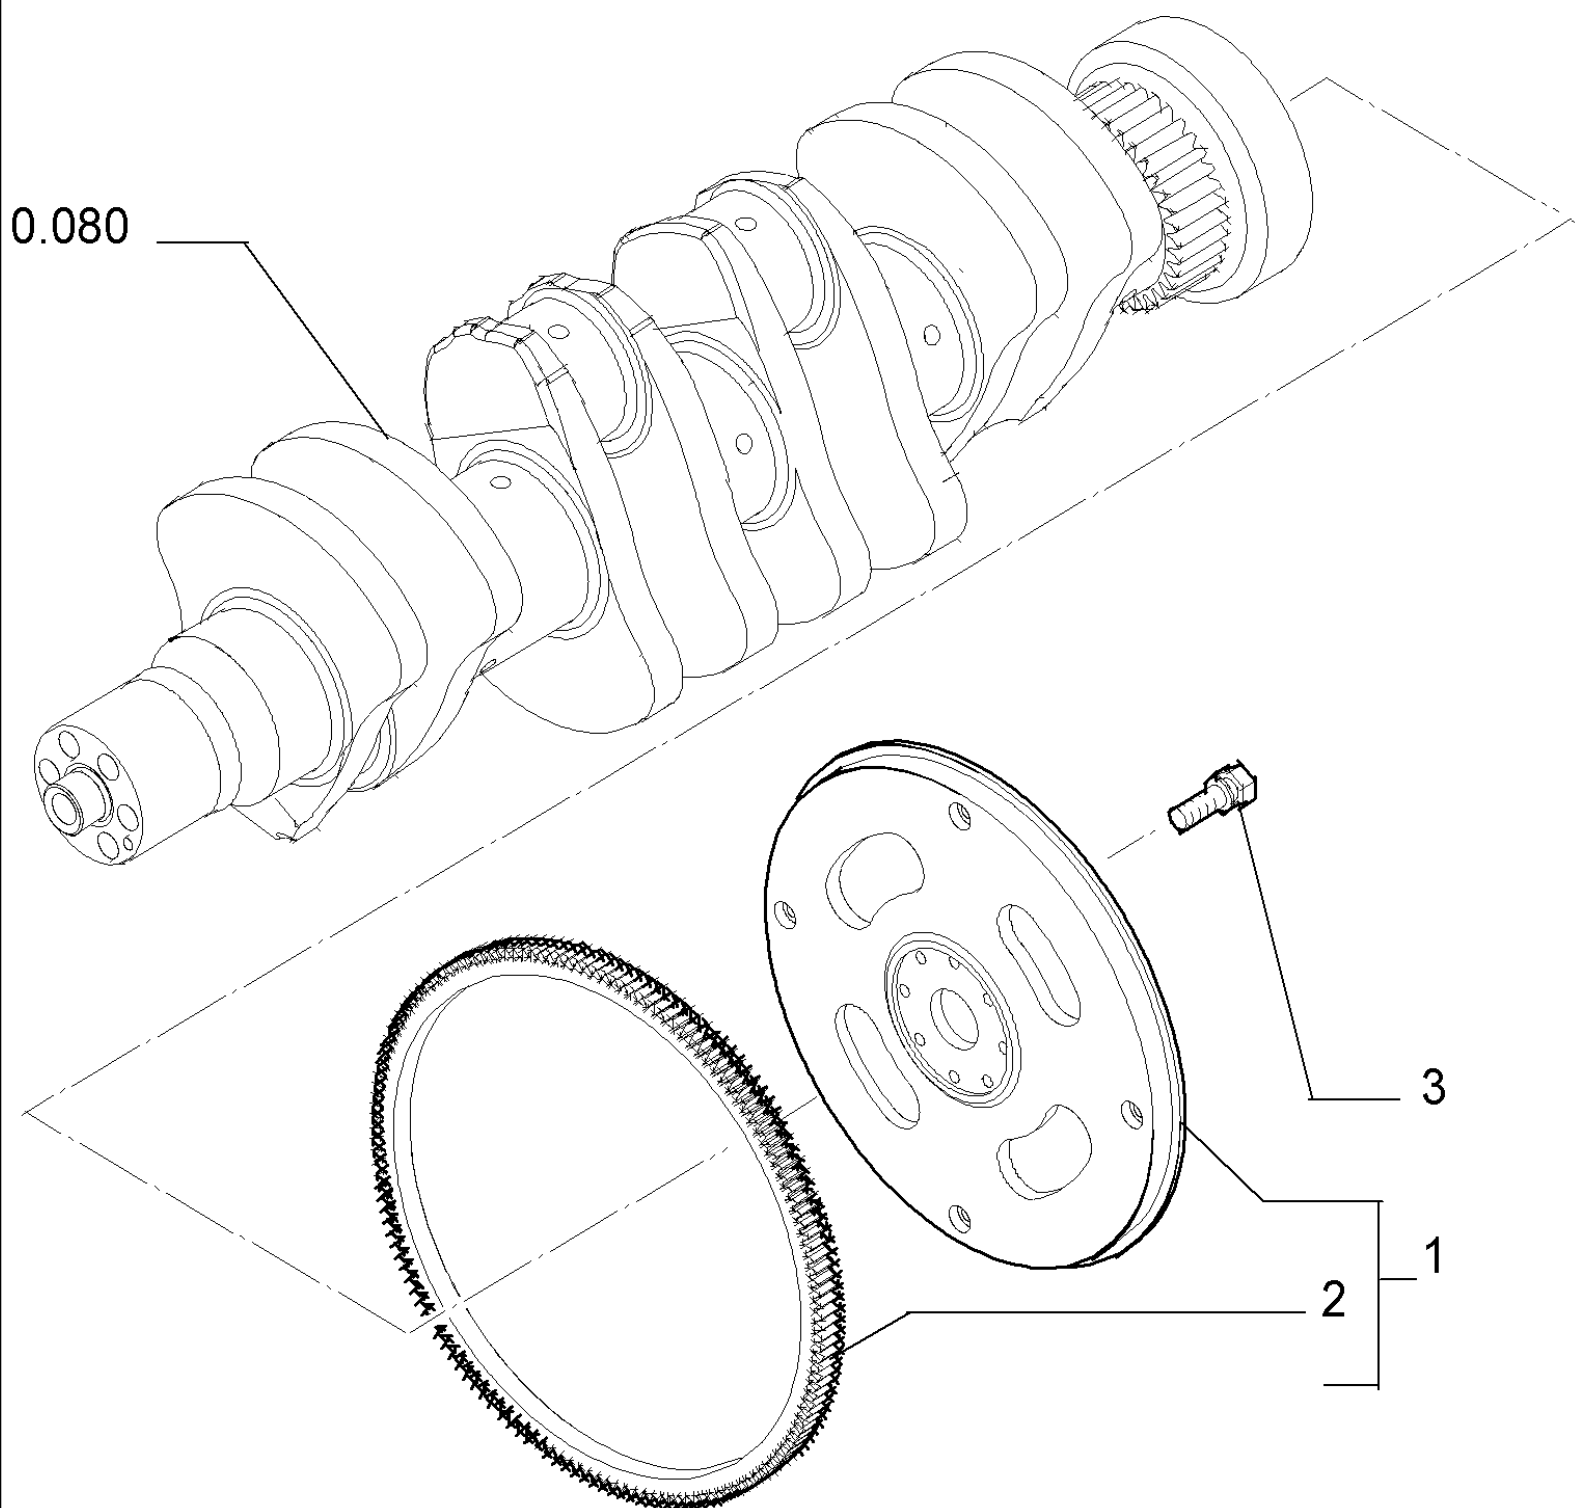

580SR CASE SUPER-R BACKHOE LOADER (1/04-)

0.083(01) FLYWHEEL - ENGINE

Ref	Part Number	Qty	Description
1	504057736	1	FLYWHEEL, , Includes 2
2	504062460	1	GEAR, RING,
3	4894641	8	SCREW,