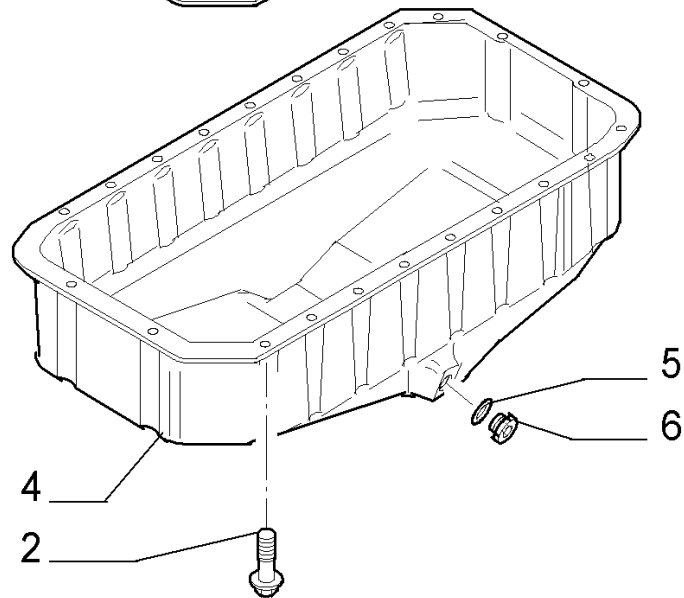

PARTS CATALOGUE

580SR

0.040(01) CYLINDER BLOCK

Ref	Part Number	Qty	Description
1	2830082	1	CYLINDER BLOCK, , Includes 2 To 7
2	4899026	10	DOWEL,
3	4895039	3	PLUG,
4	4895038	4	PLUG,
5	4895228	2	PLUG,
6	4891353	10	SCREW, 12X120
7	4895040	1	BUSHING,

580SR CASE SUPER-R BACKHOE LOADER (1/04-)

0.040(02) CYLINDER BLOCK

Ref	Part Number	Qty	Description
1	4894218	4	SCREW,
2	4895605	1	PLUG, 14x1.5 , Includes 3
3	4899115	1	O-RING,
4	4899009	1	PLUG, 10x1.5 , Includes 5
5	4899072	1	O-RING,
6	4895392	2	PLUG, 18x1.5, Includes 7
7	4895393	1	O-RING,
8	4895049	2	DOWEL,
9	4895180	8	TAPPET,
10	504047260	4	NOZZLE, LUB. OIL JET,

0.042(01) OIL PUMP, PAN

580SR CASE SUPER-R BACKHOE LOADER (1/04-)

0.042(01) OIL PUMP, PAN

Ref	Part Number	Qty	Description
1	4899020	2	SCREW, 8x20
2	4899091	22	SCREW,
2	4895489	2	SCREW,
3	4898301	1	GASKET,
4	504043550	1	PAN, ENGINE OIL,
5	4895584	1	GASKET,
6	4894139	1	PLUG, 22x1.5
7	504069777	1	GASKET,
8	504062812	1	SPACER,
9	504051893	1	STRAINER ASSY.,
10	4895538	1	SCREW,