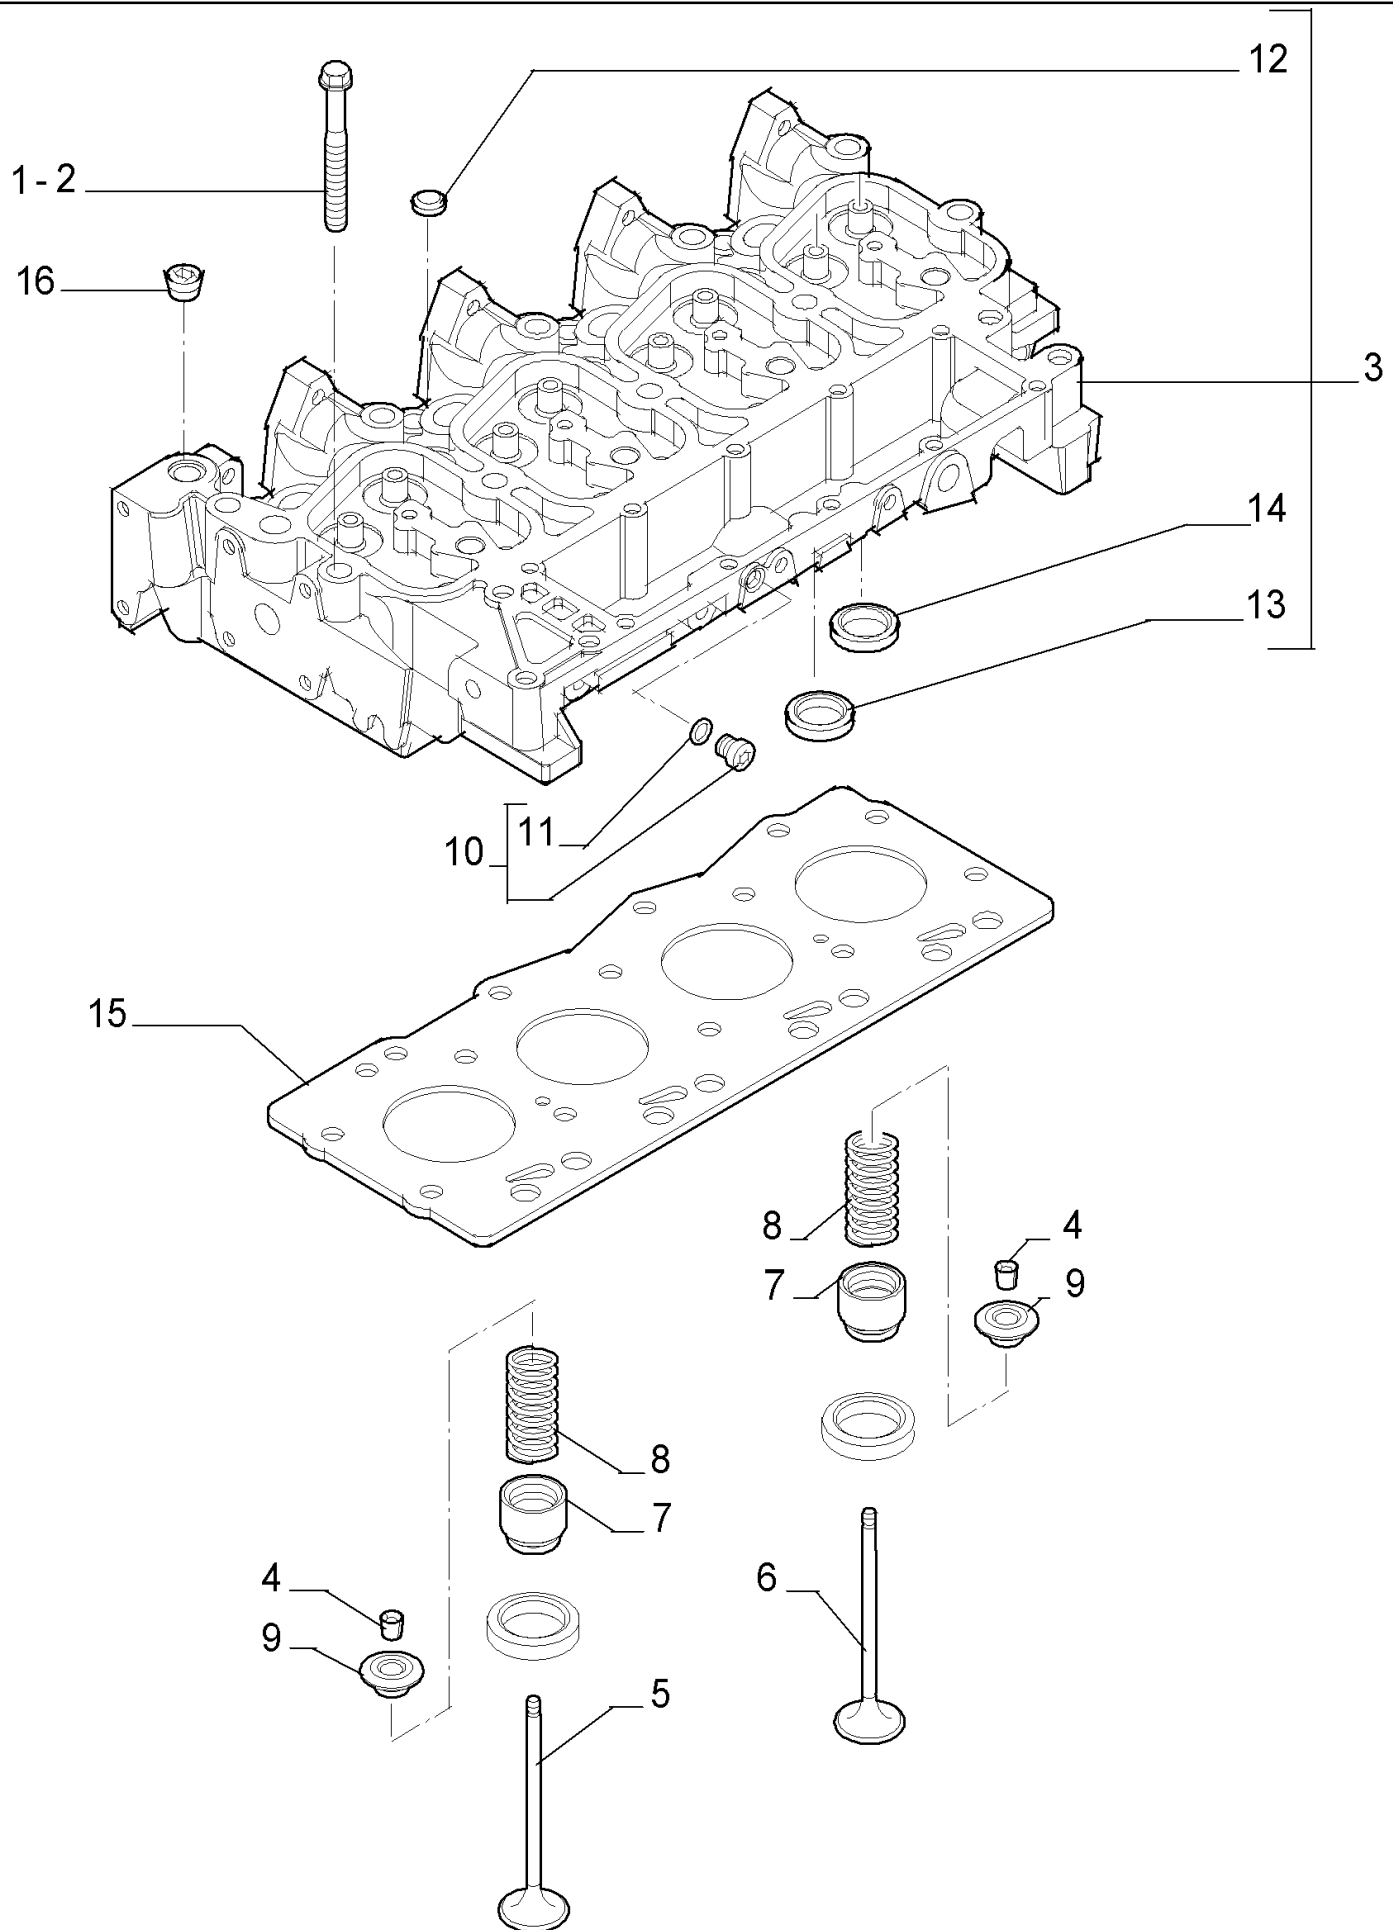

0.060(01) CYLINDER HEAD

580SR CASE SUPER-R BACKHOE LOADER (1/04-)

0.060(01) CYLINDER HEAD

Ref	Part Number	Qty	Description
1	4892861	4	SCREW,
2	4892859	10	SCREW,
3	4895790	1	CYLINDER HEAD, , Includes 12, 13, 14
4	4895183	16	COTTER, ROCKER ARM,
5	4895188	4	VALVE, ENG EXHAUST, STD,
6	4895187	4	VALVE, ENGINE, INLET, STD,
7	4895347	8	CUP,
8	4895215	8	SPRING,
9	4895184	8	CUP,
10	4899009	1	PLUG, 10X1.5, Includes 11
11	4899072	1	O-RING,
12	4895179	3	PLUG,
13	4897178	4	VALVE SEAT,
14	4897179	4	VALVE SEAT,
15	2830919	1	GASKET, CYLINDER HEAD, SP= 1.25
16	4895078	5	PLUG,