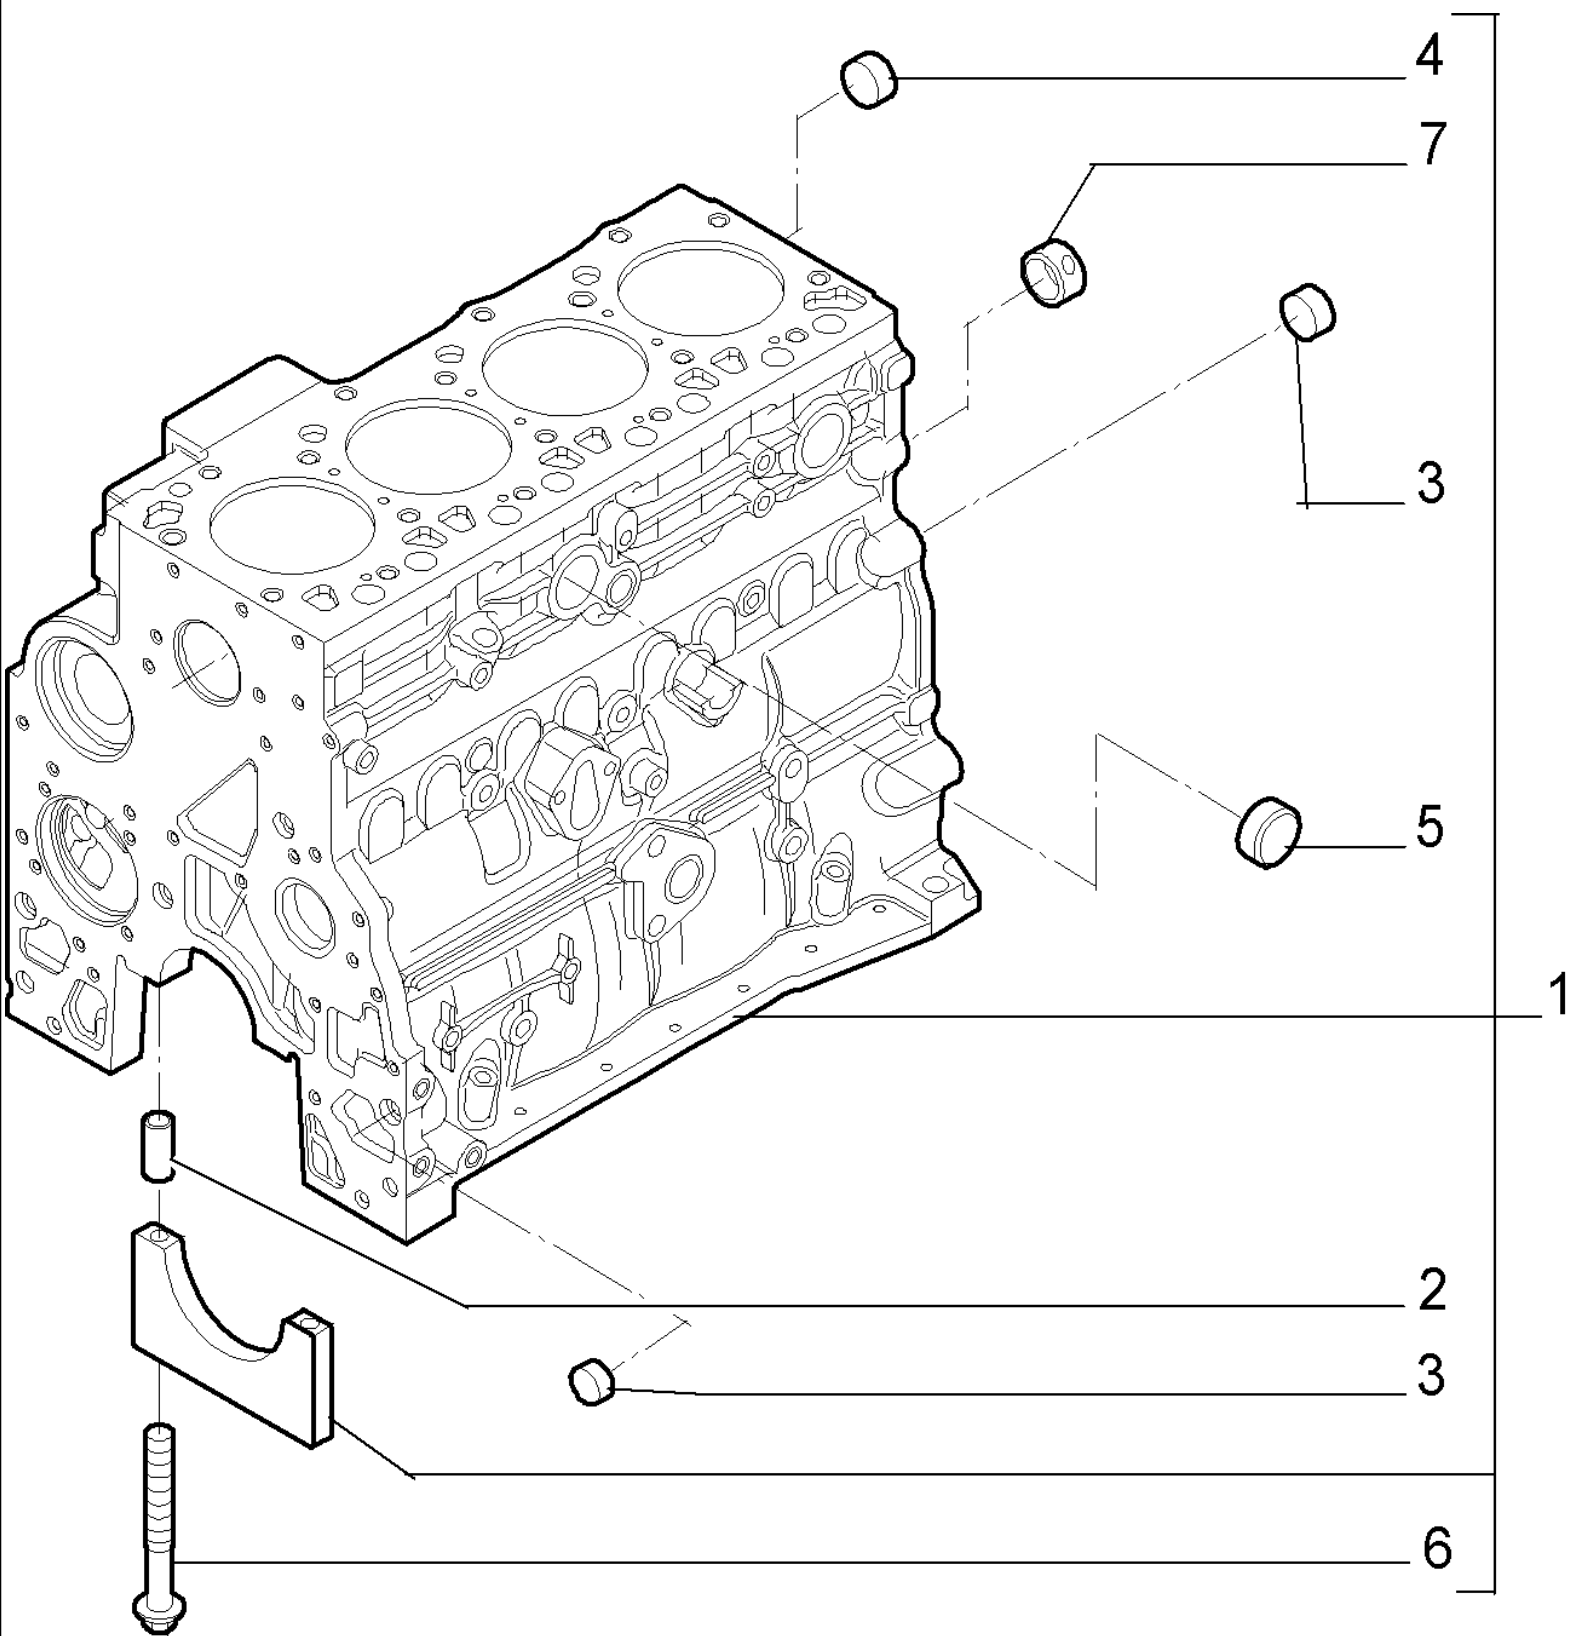

PARTS CATALOGUE

580SR

0.040(01) CYLINDER BLOCK

Ref	Part Number	Qty	Description
1	2830082	1	CYLINDER BLOCK, , Includes 2 To 7
2	4899026	10	DOWEL,
3	4895039	3	PLUG,
4	4895038	4	PLUG,
5	4895228	2	PLUG,
6	4891353	10	SCREW, 12X120
7	4895040	1	BUSHING,

580SR CASE SUPER-R BACKHOE LOADER (1/04-)

0.040(02) CYLINDER BLOCK

Ref	Part Number	Qty	Description
1	4894218	4	SCREW,
2	4895605	1	PLUG, 14x1.5 , Includes 3
3	4899115	1	O-RING,
4	4899009	1	PLUG, 10x1.5 , Includes 5
5	4899072	1	O-RING,
6	4895392	2	PLUG, 18x1.5, Includes 7
7	4895393	1	O-RING,
8	4895049	2	DOWEL,
9	4895180	8	TAPPET,
10	504047260	4	NOZZLE, LUB. OIL JET,

0.042(01) OIL PUMP, PAN

580SR CASE SUPER-R BACKHOE LOADER (1/04-)

0.042(01) OIL PUMP, PAN

Ref	Part Number	Qty	Description
1	4899020	2	SCREW, 8x20
2	4899091	22	SCREW,
2	4895489	2	SCREW,
3	4898301	1	GASKET,
4	504043550	1	PAN, ENGINE OIL,
5	4895584	1	GASKET,
6	4894139	1	PLUG, 22x1.5
7	504069777	1	GASKET,
8	504062812	1	SPACER,
9	504051893	1	STRAINER ASSY.,
10	4895538	1	SCREW,

Ref	Part Number	Qty	Description
1	4892861	4	SCREW,
2	4892859	10	SCREW,
3	4895790	1	CYLINDER HEAD, , Includes 12, 13, 14
4	4895183	16	COTTER, ROCKER ARM,
5	4895188	4	VALVE, ENG EXHAUST, STD,
6	4895187	4	VALVE, ENGINE, INLET, STD,
7	4895347	8	CUP,
8	4895215	8	SPRING,
9	4895184	8	CUP,
10	4899009	1	PLUG, 10X1.5, Includes 11
11	4899072	1	O-RING,
12	4895179	3	PLUG,
13	4897178	4	VALVE SEAT,
14	4897179	4	VALVE SEAT,
15	2830919	1	GASKET, CYLINDER HEAD, SP= 1.25
16	4895078	5	PLUG,