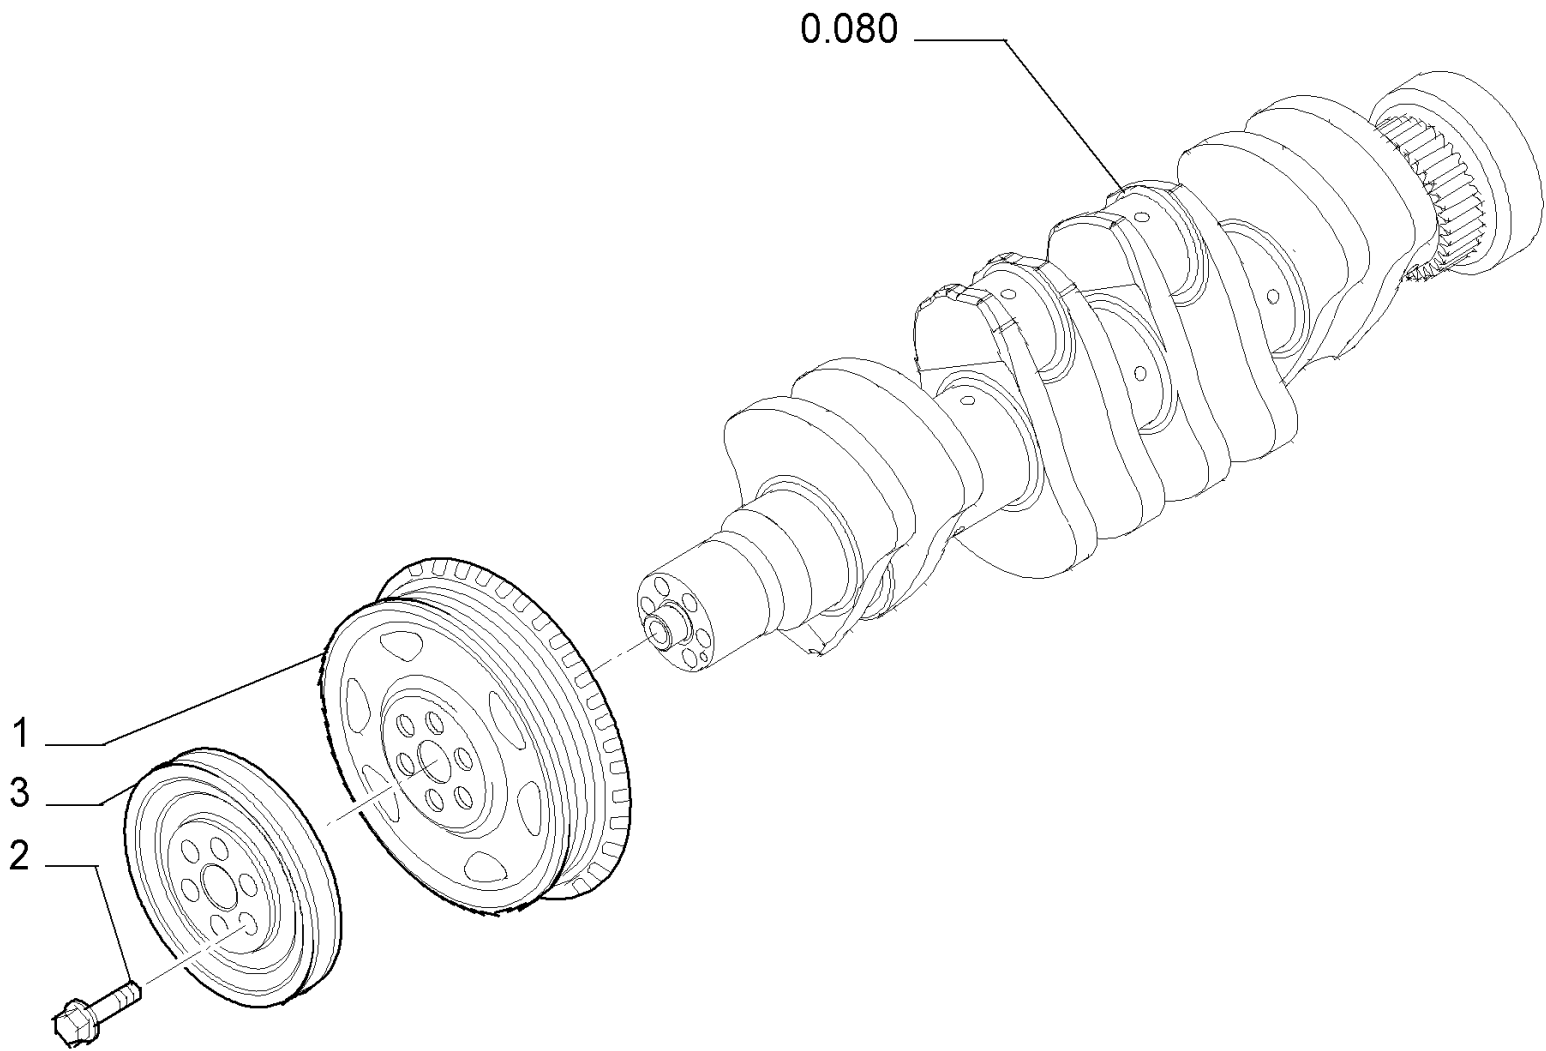

0.084(01) PULLEY - CRANKSHAFT

580SR CASE SUPER-R BACKHOE LOADER (1/04-)

0.084(01) PULLEY - CRANKSHAFT

Ref	Part Number	Qty	Description
1	504035087	1	PULLEY,
2	4892867	6	SCREW,
3	504061622	1	PULLEY,