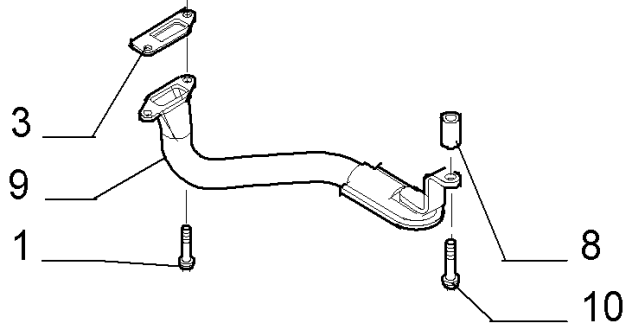

PARTS CATALOGUE

580SR

0.040(01) CYLINDER BLOCK

Ref	Part Number	Qty	Description
1	2830082	1	CYLINDER BLOCK, , Includes 2 To 7
2	4899026	10	DOWEL,
3	4895039	3	PLUG,
4	4895038	4	PLUG,
5	4895228	2	PLUG,
6	4891353	10	SCREW, 12X120
7	4895040	1	BUSHING,

580SR CASE SUPER-R BACKHOE LOADER (1/04-)

0.040(02) CYLINDER BLOCK

Ref	Part Number	Qty	Description
1	4894218	4	SCREW,
2	4895605	1	PLUG, 14x1.5 , Includes 3
3	4899115	1	O-RING,
4	4899009	1	PLUG, 10x1.5 , Includes 5
5	4899072	1	O-RING,
6	4895392	2	PLUG, 18x1.5, Includes 7
7	4895393	1	O-RING,
8	4895049	2	DOWEL,
9	4895180	8	TAPPET,
10	504047260	4	NOZZLE, LUB. OIL JET,

0.042(01) OIL PUMP, PAN

580SR CASE SUPER-R BACKHOE LOADER (1/04-)

0.042(01) OIL PUMP, PAN

Ref	Part Number	Qty	Description
1	4899020	2	SCREW, 8x20
2	4899091	22	SCREW,
2	4895489	2	SCREW,
3	4898301	1	GASKET,
4	504043550	1	PAN, ENGINE OIL,
5	4895584	1	GASKET,
6	4894139	1	PLUG, 22x1.5
7	504069777	1	GASKET,
8	504062812	1	SPACER,
9	504051893	1	STRAINER ASSY.,
10	4895538	1	SCREW,

0.043(01) CYLINDER BLOCK - COVERS

580SR CASE SUPER-R BACKHOE LOADER (1/04-)

0.043(01) CYLINDER BLOCK - COVERS

Ref	Part Number	Qty	Description
1	4899026	2	DOWEL,
2	4899091	4	SCREW,
3	4899093	5	SCREW,
4	4899073	2	SCREW,
5	504050848	1	COVER,
6	504074001	1	COVER,
7	17278780	1	O-RING,
8	4895355	2	SCREW, 5x17