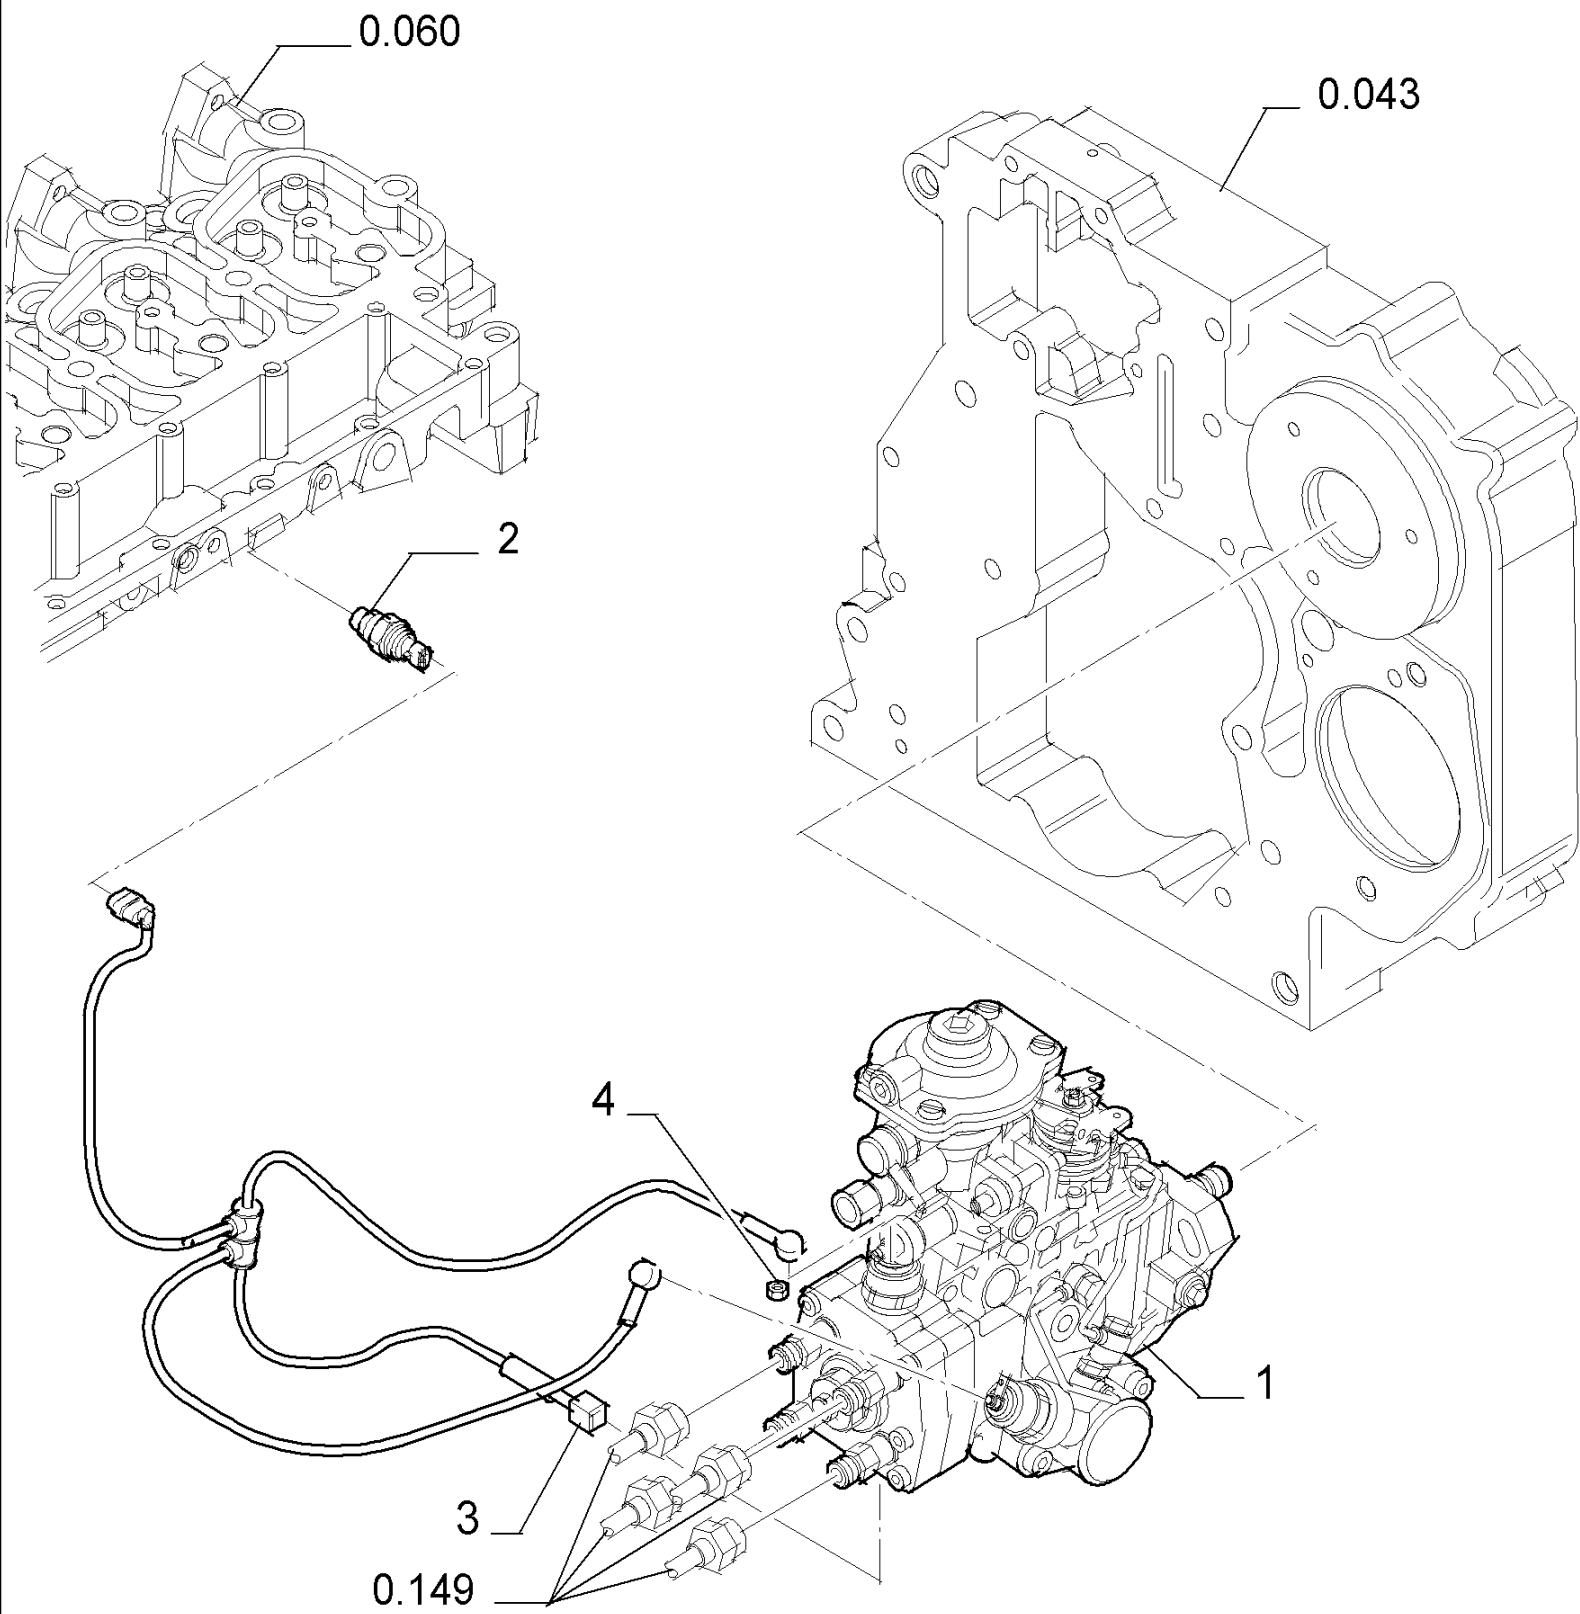

0.140(01) FUEL INJECTION PUMP

580SR CASE SUPER-R BACKHOE LOADER (1/04-)

0.140(01) FUEL INJECTION PUMP

Ref	Part Number	Qty	Description
1	504063450	1	PUMP, FUEL, - ASSY
2	504032877	1	SENDER UNIT,
3	504060728	1	CONNECTOR, WIRE,
4	16979231	2	NUT,