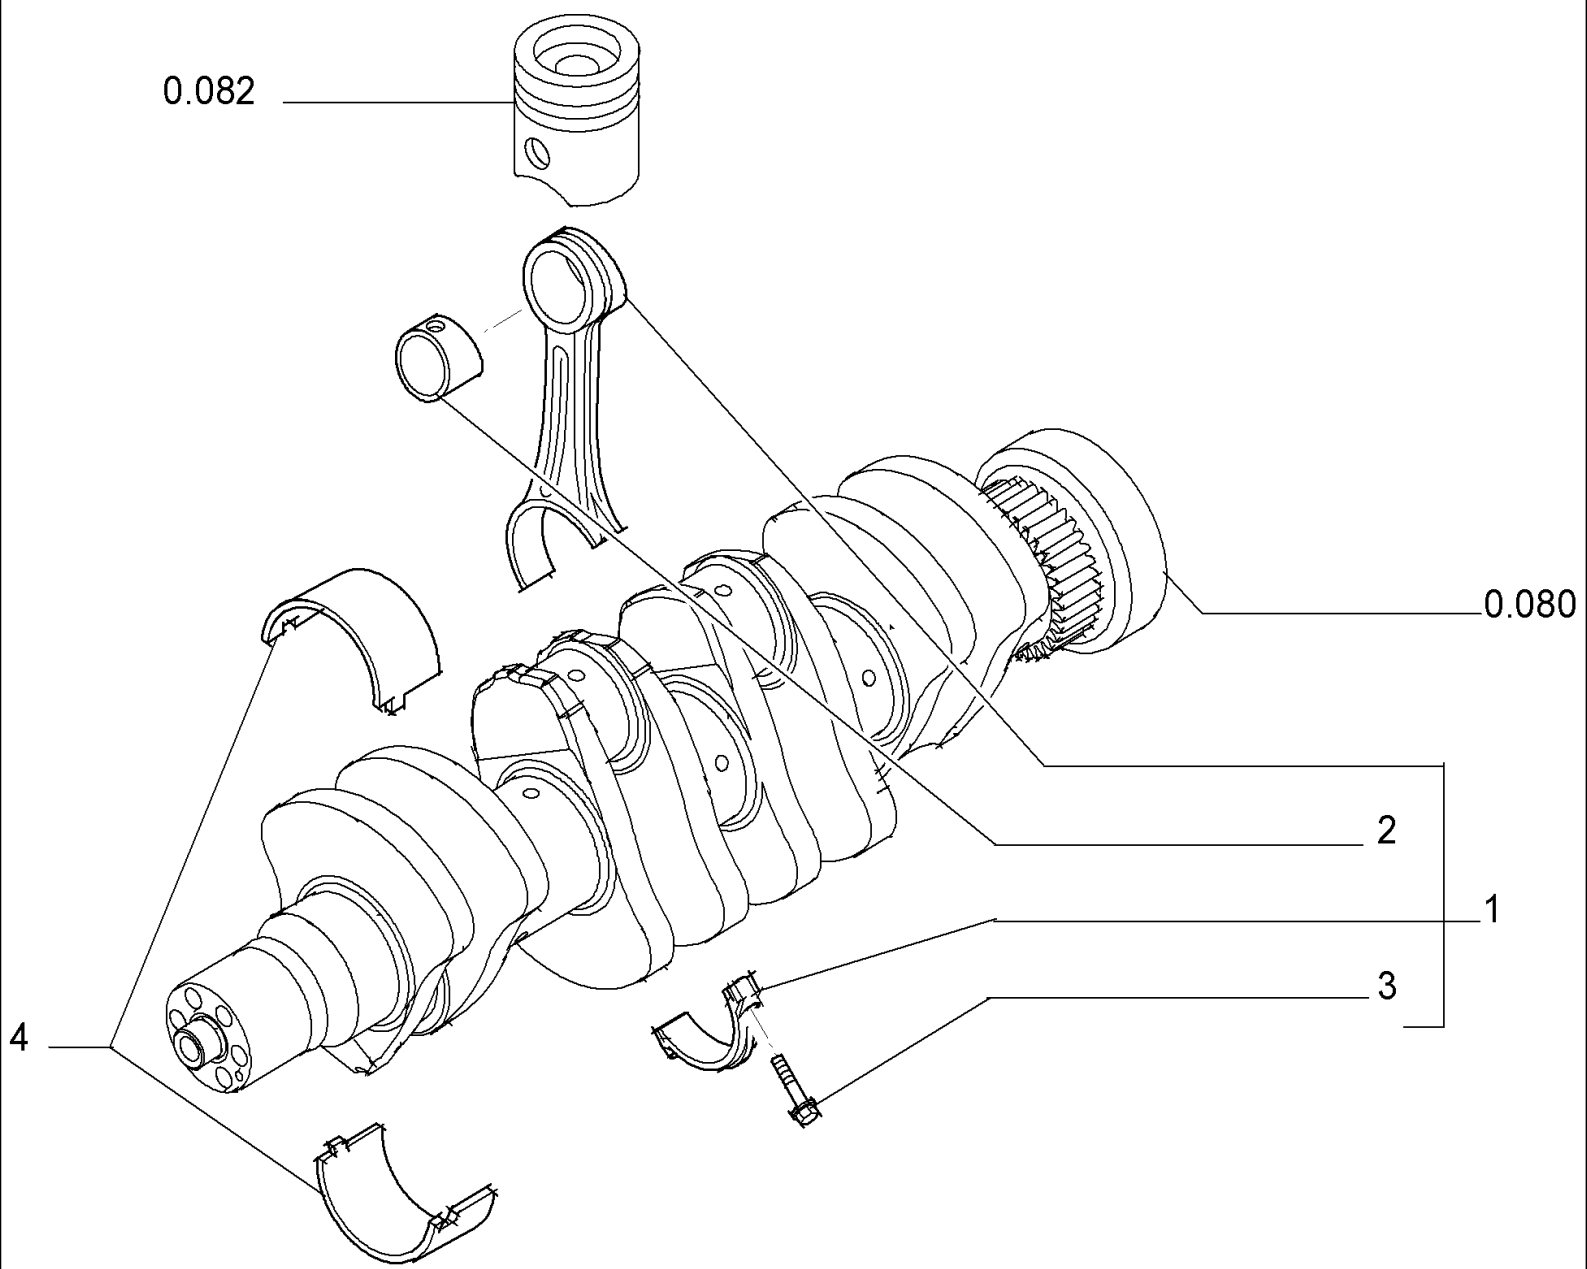

0.081(01) PISTONS - CONNECTING ROD

580SR CASE SUPER-R BACKHOE LOADER (1/04-)

0.081(01) PISTONS - CONNECTING ROD

Ref	Part Number	Qty	Description
1	4895748	4	ROD, CONNECTING, , Includes 2, 3
2	4892708	1	BUSHING,
3	4892707	2	SCREW,
4	8093882	4	SET, CONN ROD BRGS (STD),