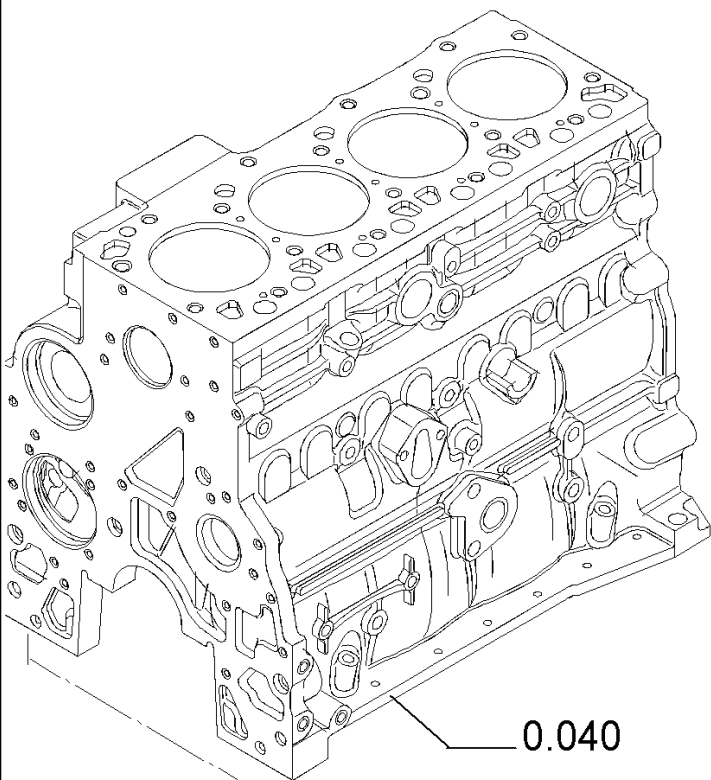

PARTS CATALOGUE

580SR

0.040(01) CYLINDER BLOCK

Ref	Part Number	Qty	Description
1	2830082	1	CYLINDER BLOCK, , Includes 2 To 7
2	4899026	10	DOWEL,
3	4895039	3	PLUG,
4	4895038	4	PLUG,
5	4895228	2	PLUG,
6	4891353	10	SCREW, 12X120
7	4895040	1	BUSHING,

580SR CASE SUPER-R BACKHOE LOADER (1/04-)

0.040(02) CYLINDER BLOCK

Ref	Part Number	Qty	Description
1	4894218	4	SCREW,
2	4895605	1	PLUG, 14x1.5 , Includes 3
3	4899115	1	O-RING,
4	4899009	1	PLUG, 10x1.5 , Includes 5
5	4899072	1	O-RING,
6	4895392	2	PLUG, 18x1.5, Includes 7
7	4895393	1	O-RING,
8	4895049	2	DOWEL,
9	4895180	8	TAPPET,
10	504047260	4	NOZZLE, LUB. OIL JET,

0.042(01) OIL PUMP, PAN

580SR CASE SUPER-R BACKHOE LOADER (1/04-)

0.042(01) OIL PUMP, PAN

Ref	Part Number	Qty	Description
1	4899020	2	SCREW, 8x20
2	4899091	22	SCREW,
2	4895489	2	SCREW,
3	4898301	1	GASKET,
4	504043550	1	PAN, ENGINE OIL,
5	4895584	1	GASKET,
6	4894139	1	PLUG, 22x1.5
7	504069777	1	GASKET,
8	504062812	1	SPACER,
9	504051893	1	STRAINER ASSY.,
10	4895538	1	SCREW,

Ref	Part Number	Qty	Description
1	4892861	4	SCREW,
2	4892859	10	SCREW,
3	4895790	1	CYLINDER HEAD, , Includes 12, 13, 14
4	4895183	16	COTTER, ROCKER ARM,
5	4895188	4	VALVE, ENG EXHAUST, STD,
6	4895187	4	VALVE, ENGINE, INLET, STD,
7	4895347	8	CUP,
8	4895215	8	SPRING,
9	4895184	8	CUP,
10	4899009	1	PLUG, 10X1.5, Includes 11
11	4899072	1	O-RING,
12	4895179	3	PLUG,
13	4897178	4	VALVE SEAT,
14	4897179	4	VALVE SEAT,
15	2830919	1	GASKET, CYLINDER HEAD, SP= 1.25
16	4895078	5	PLUG,