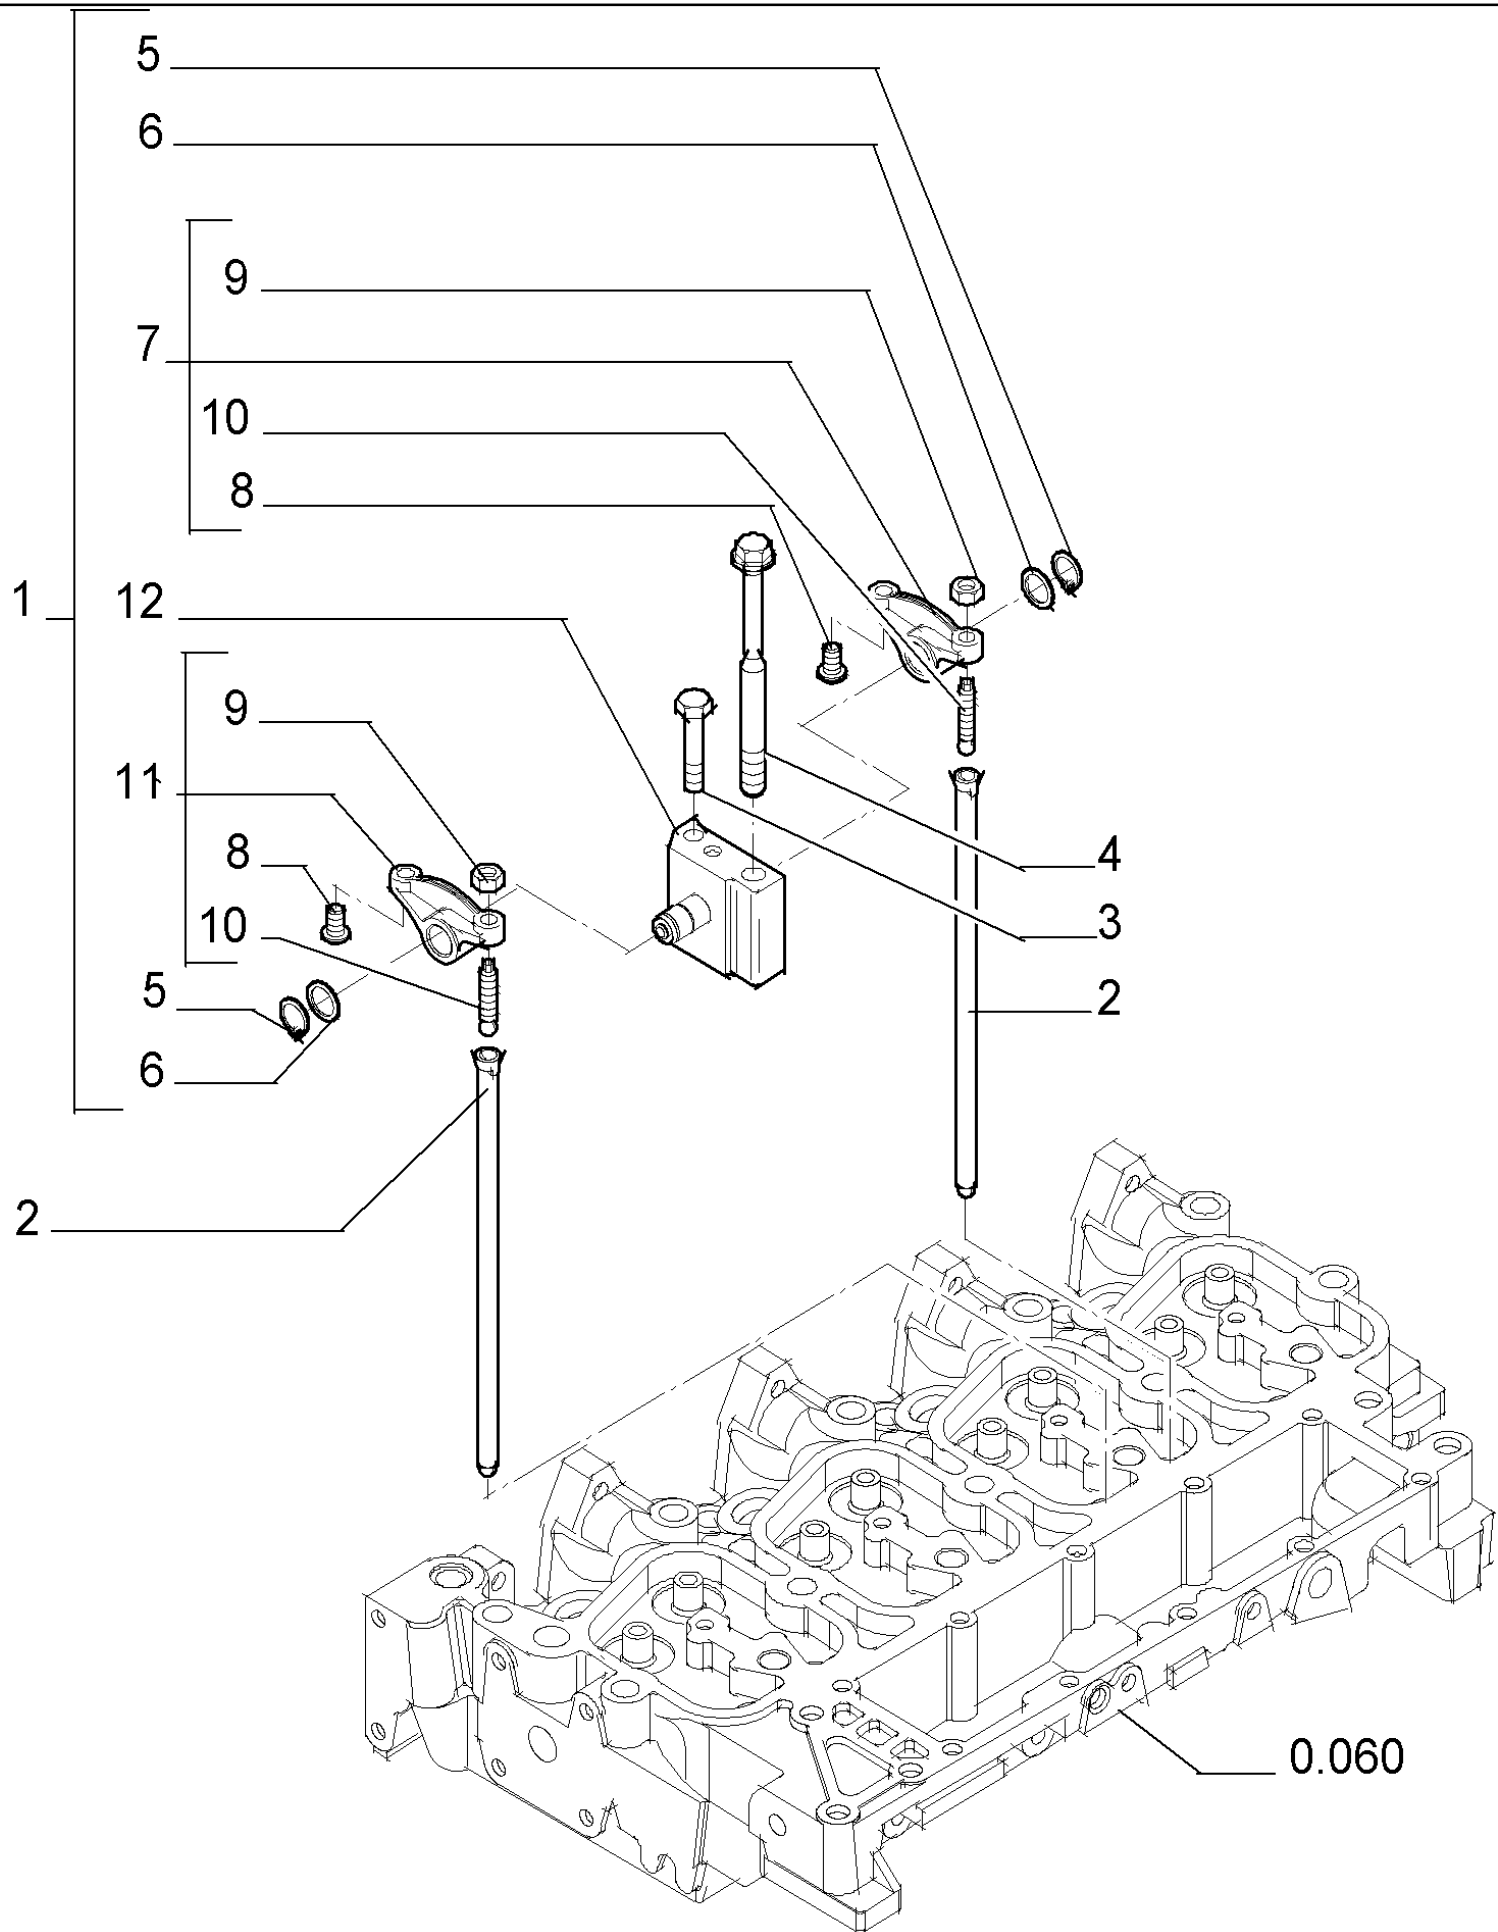

580SR CASE SUPER-R BACKHOE LOADER (1/04-)

0.066(01) CYLINDER HEAD - VALVE MECHANISM

Ref	Part Number	Qty	Description
1	4895195	4	ROCKER ARM, , Includes 5, 6, 7, 11, 12
2	4895361	8	ROD, PUSH,
3	4895193	4	SCREW,
4	4892860	4	SCREW,
5	4895363	2	RING,
6	4895364	2	WASHER,
7	4895196	1	ROCKER ARM, , Includes 8, 9, 10
8	4895365	2	SPACER,
9	4895198	2	NUT,
10	4895199	2	SCREW,
11	4895200	1	ROCKER ARM, , Includes 8, 9, 10
12	4895204	1	SUPPORT,