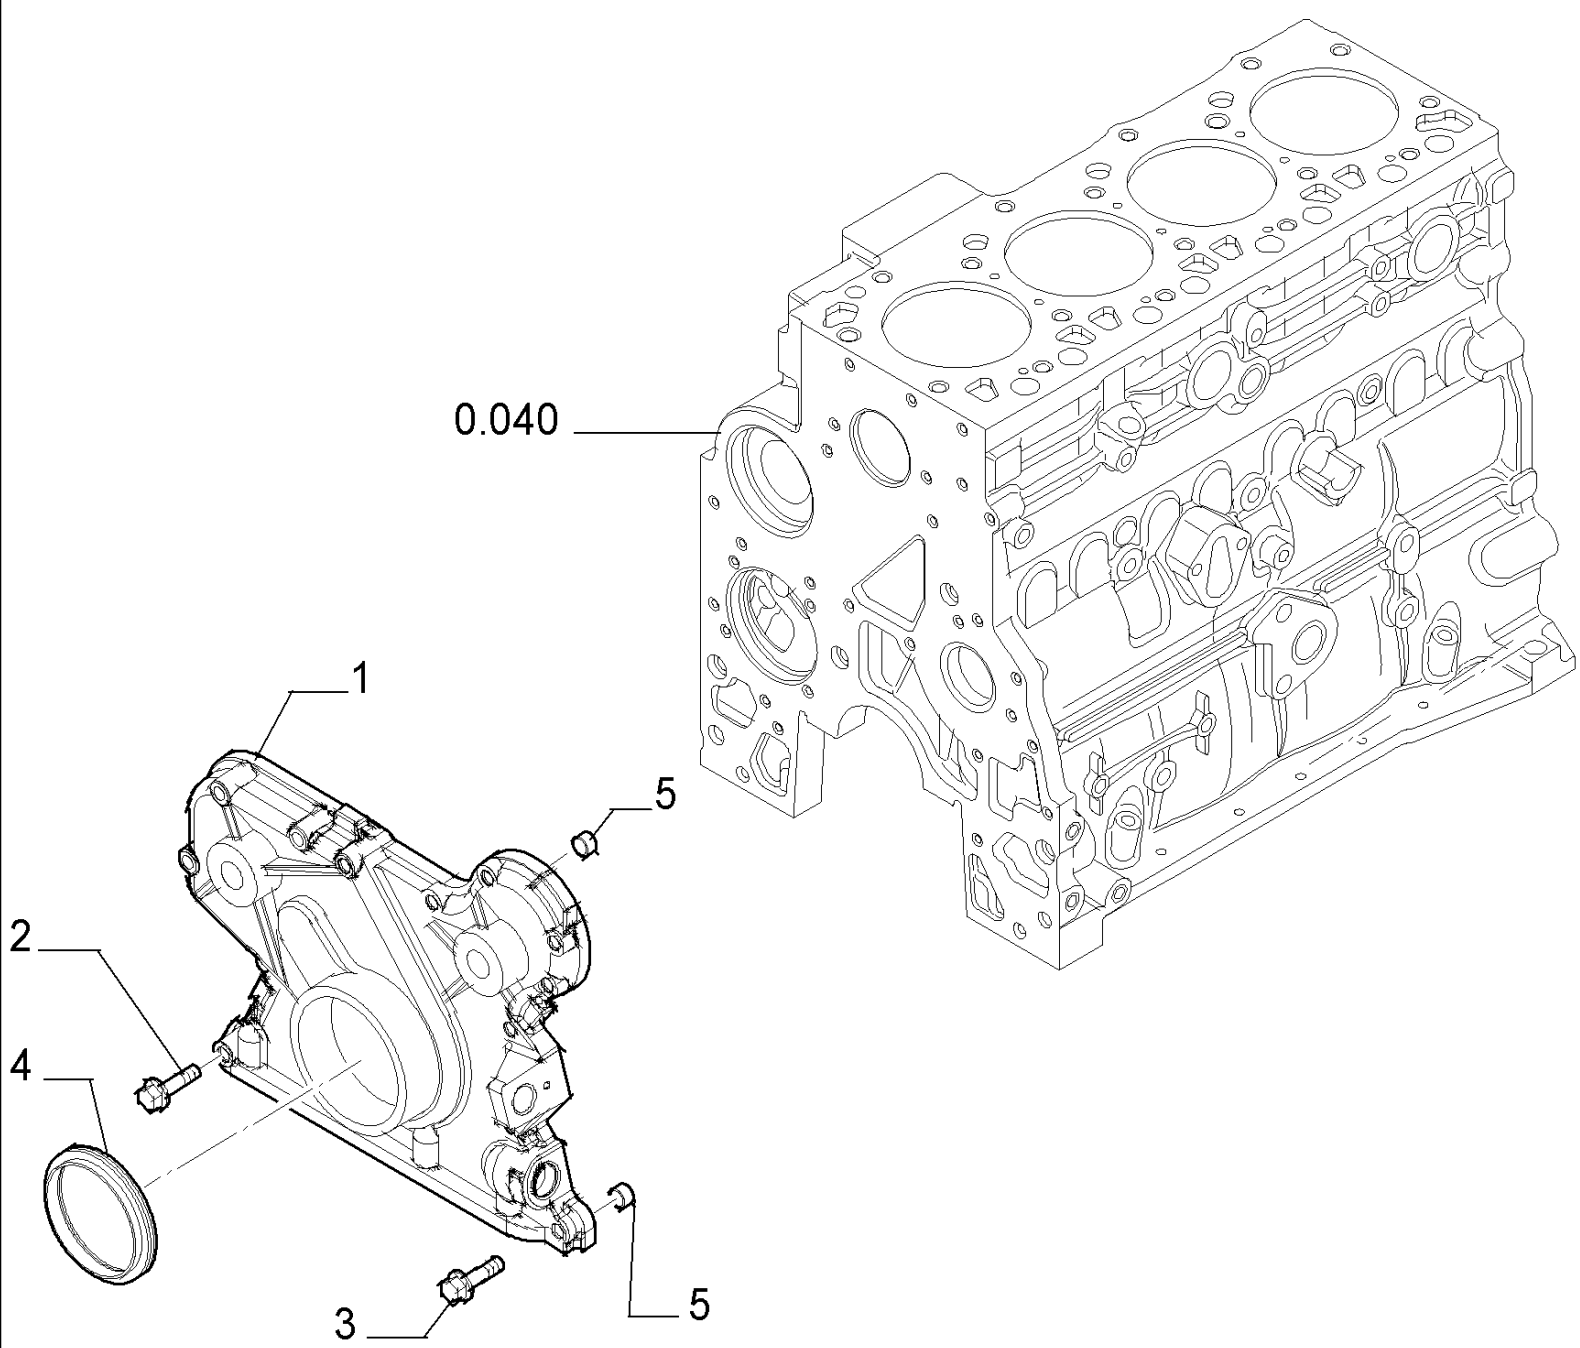

580SR CASE SUPER-R BACKHOE LOADER (1/04-)

0.043(02) CYLINDER BLOCK - COVERS

Ref	Part Number	Qty	Description
1	4897024	1	COVER,
2	4899078	5	SCREW,
3	4899063	8	SCREW, M8x30
4	4890832	1	GASKET,
5	4891209	2	DOWEL,