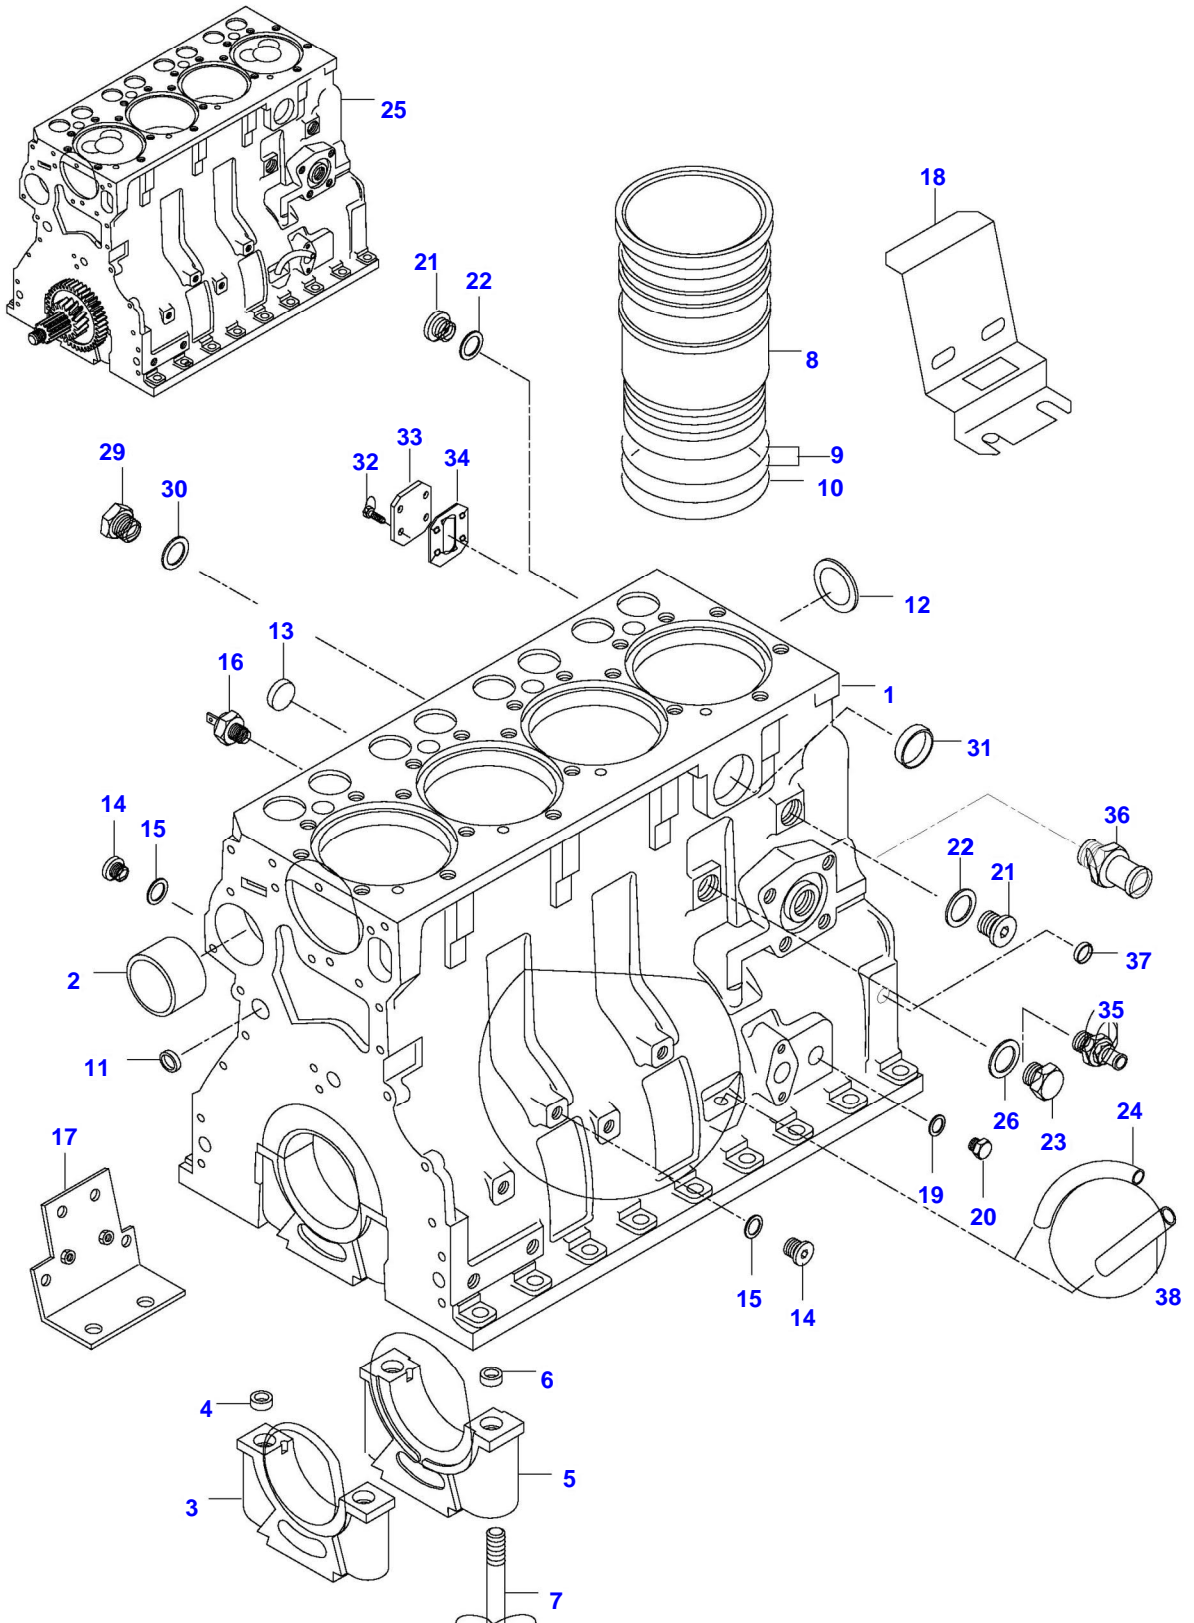

6250HI TRACTOR (HITECH SERIES)
SPIMG-008-21-02