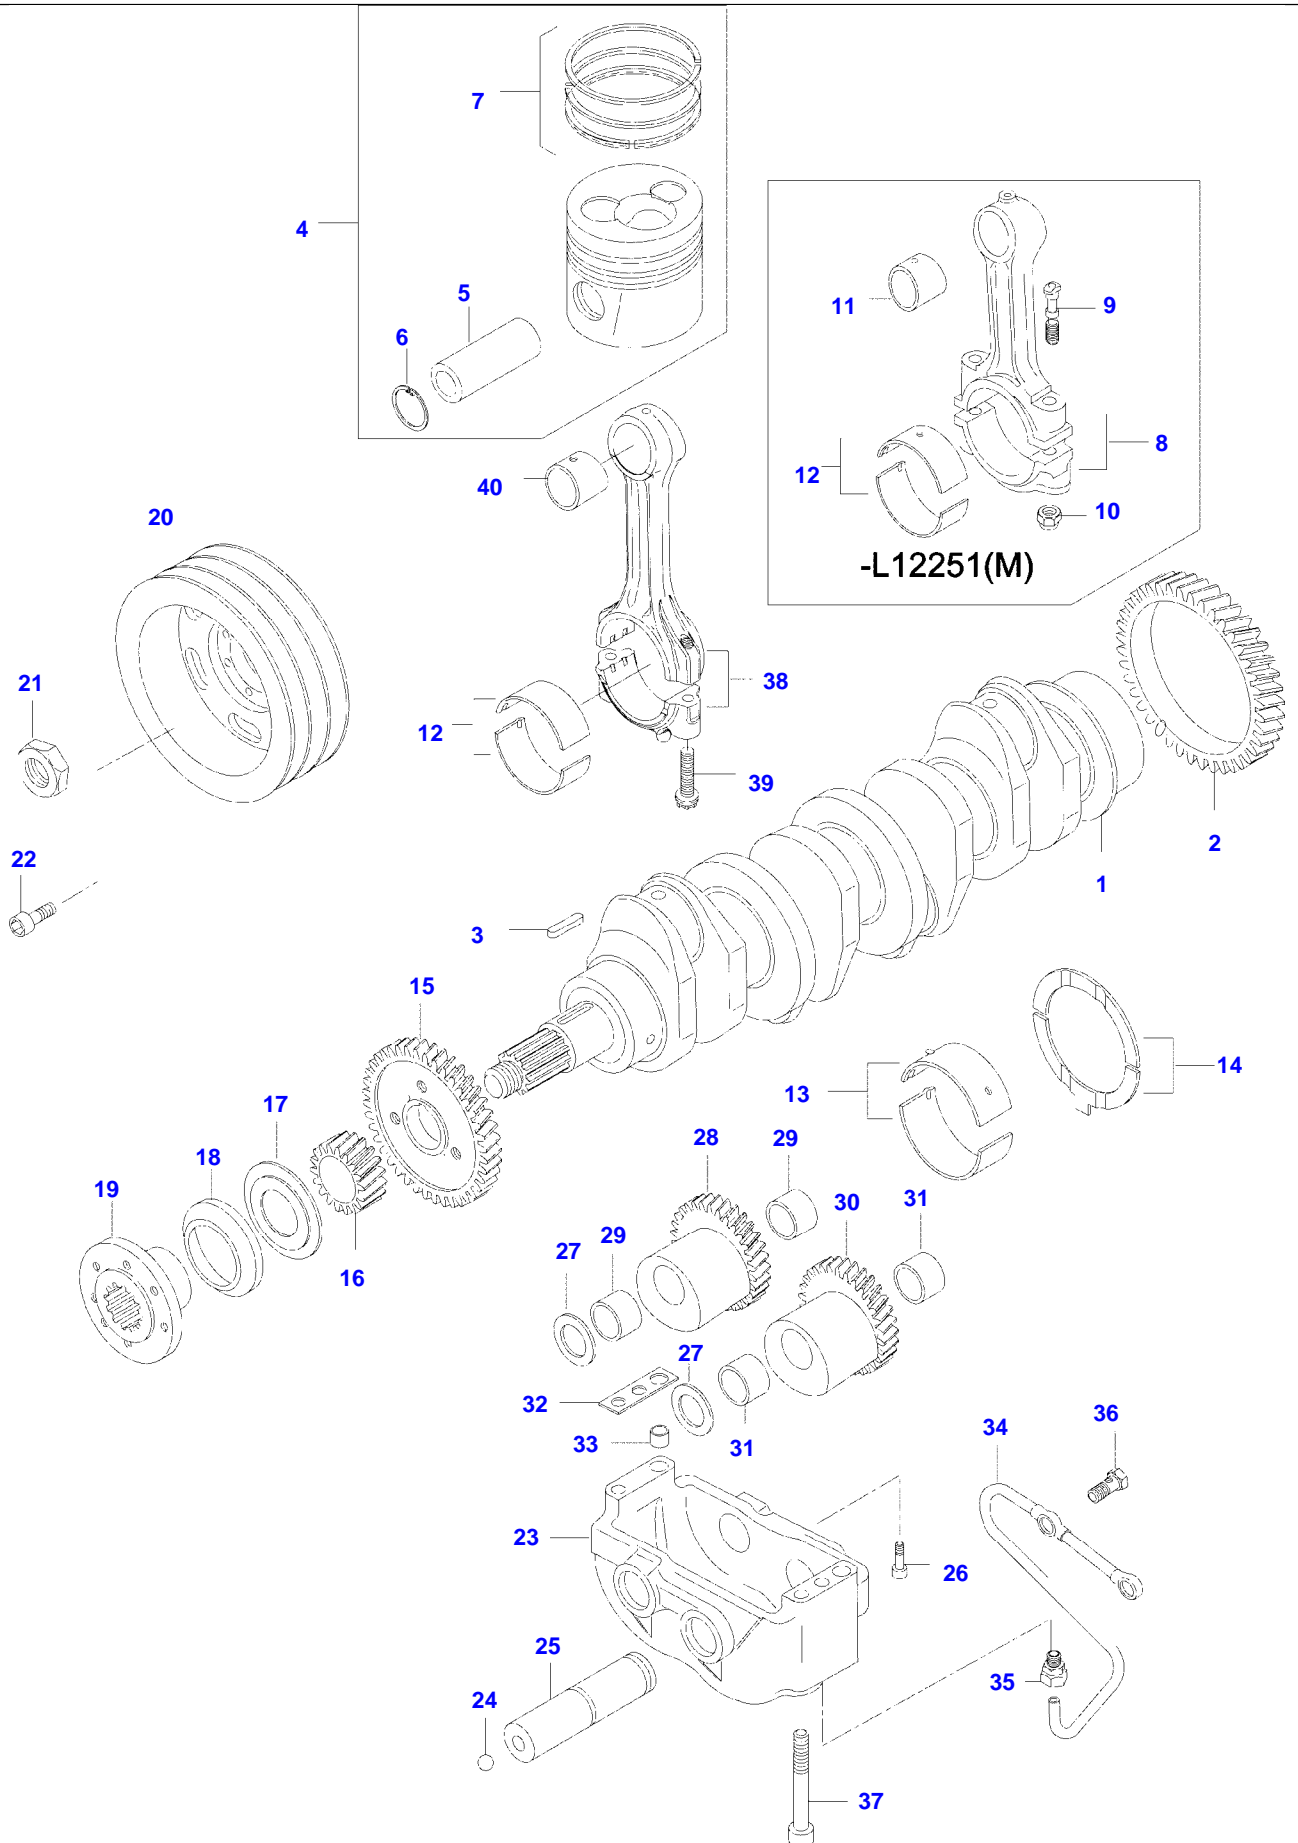

Item	Part Number	Qty	Description Comments
1	V836767044	1	ROCKER SHAFT ASM
1	V836666608	8	ROCKER ARM
			.
	V836667042	8	-S12222 (M) ROCKER ARM
			.
2	V512861000	8	S12223- (M) NUT
			..
3	V836655866	8	ADJUSTING SCREW
			..
	V837069023	8	-S12222 (M) VALVE ROCKER ADJUSTMENT SCREW
			..
4	V836655899	2	S12223- (M) PLUG
			.
	V837069020	2	-S12222 (M) PLUG
			.
5	V836655869	4	S12223- (M) BRACKET
			.
6	V836655884	3	SPRING
			.
7	V836755871	1	SHAFT
			.
8	V836655406	4	SLEEVE NUT
9	V836655867	8	PUSHROD
10	V836014264	8	TAPPET
11	V836746375	1	CAMSHAFT
12	V603305760	1	WOODRUFF KEY
13	V836646389	1	GEAR,CAMSHAFT
14	V836646382	16	COTTER
15	V836646381	8	WASHER
16	V836646380	8	SPRING
17	V836646357	4	EXHAUST VALVE
18	V836646356	4	INTAKE VALVE

6250HI TRACTOR (HITECH SERIES)
SPIMG-008-21-16