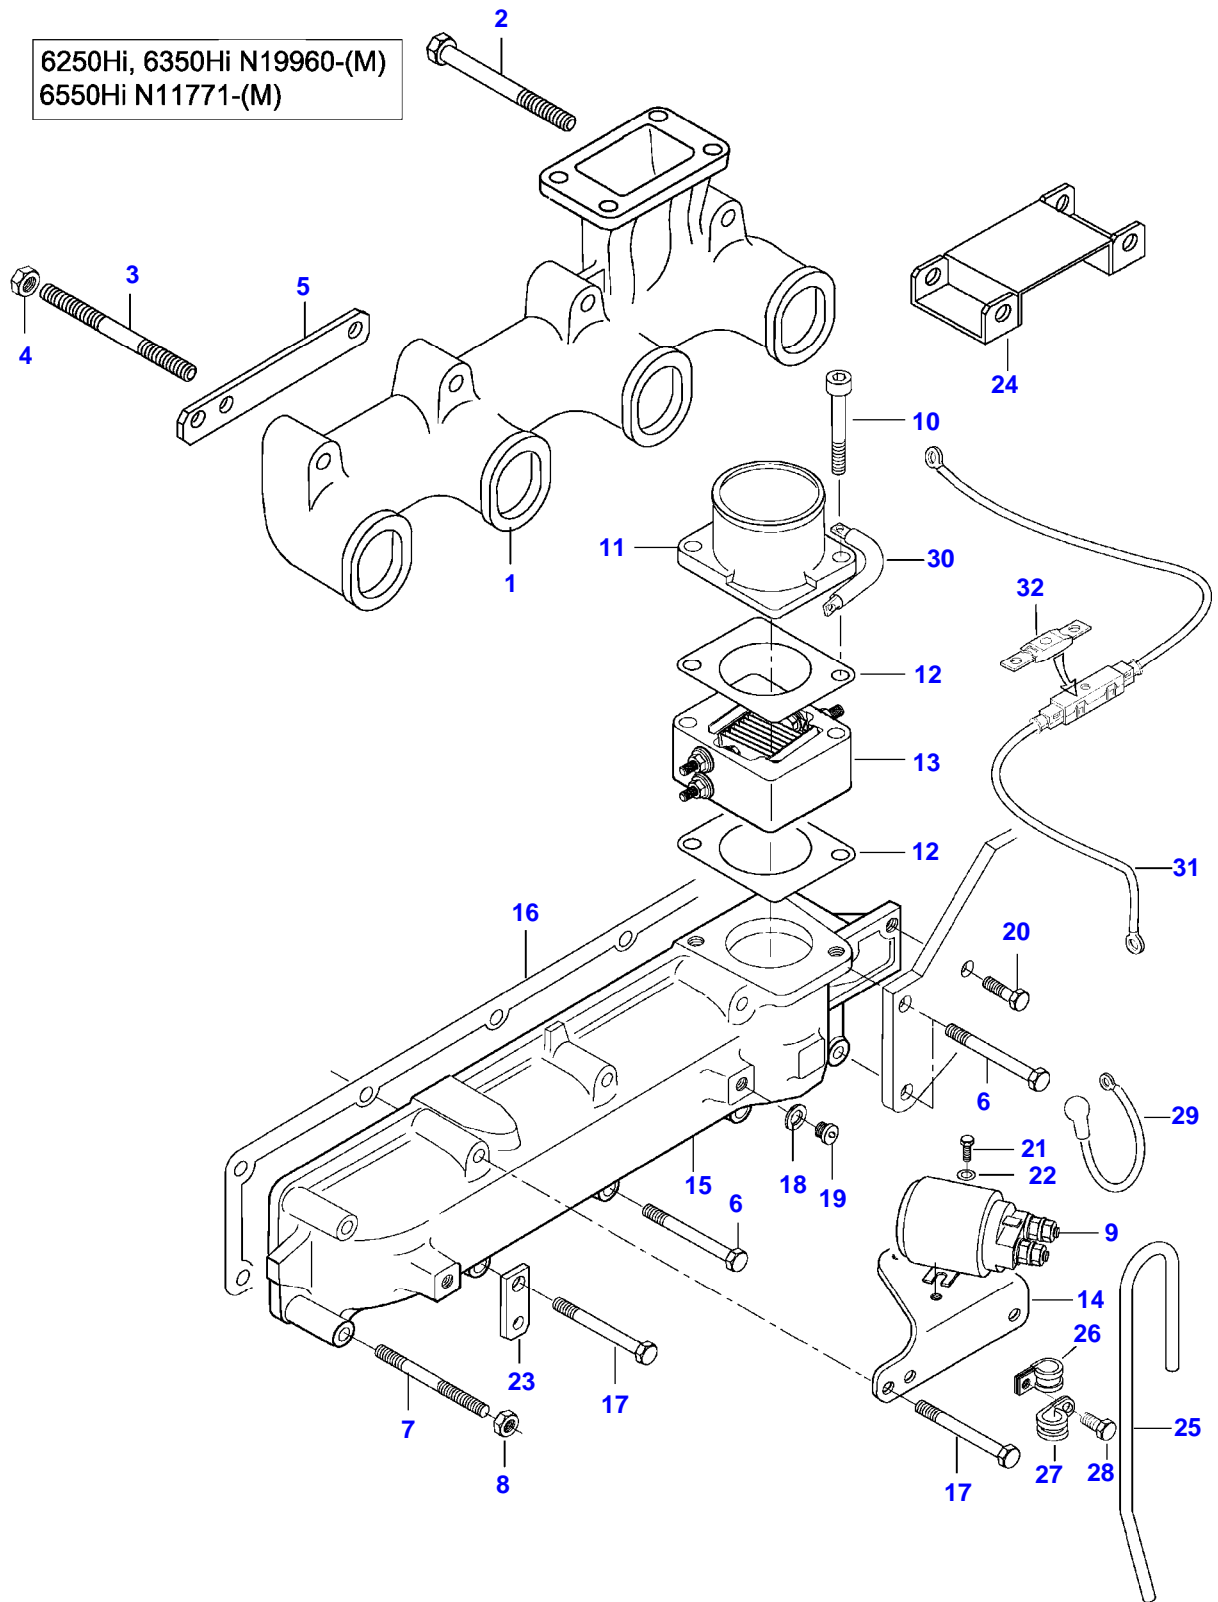

Item	Part Number	Qty	Description Comments
			-N19959(M)
1	V836747524	1	EXHAUST MANIFOLD
2	V504601000	5	NUT
3	V546801960	3	STUD BOLT
4	V529801950	5	HEX CAP SCREW
5	V836747044	1	MANIFOLD
6	V836747595	1	INTAKE MANIFOLD GASKET S1
7	V529801490	9	HEX CAP SCREW
8	V529801470	1	HEX CAP SCREW
9	V836755027	1	RETAINING PLATE
23	V546801510	1	STUD BOLT
24	V504800800	1	NUT
30	V836114846	1	SPACER J6786-(M)
31	V836664162	1	BRACKET J6786-(M)
32	V529801550	1	HEX CAP SCREW J6786-(M)
33	V836659276	1	SUPPORT J6786-(M)

6250HI TRACTOR (HITECH SERIES)
SPIMG-008-21-40A