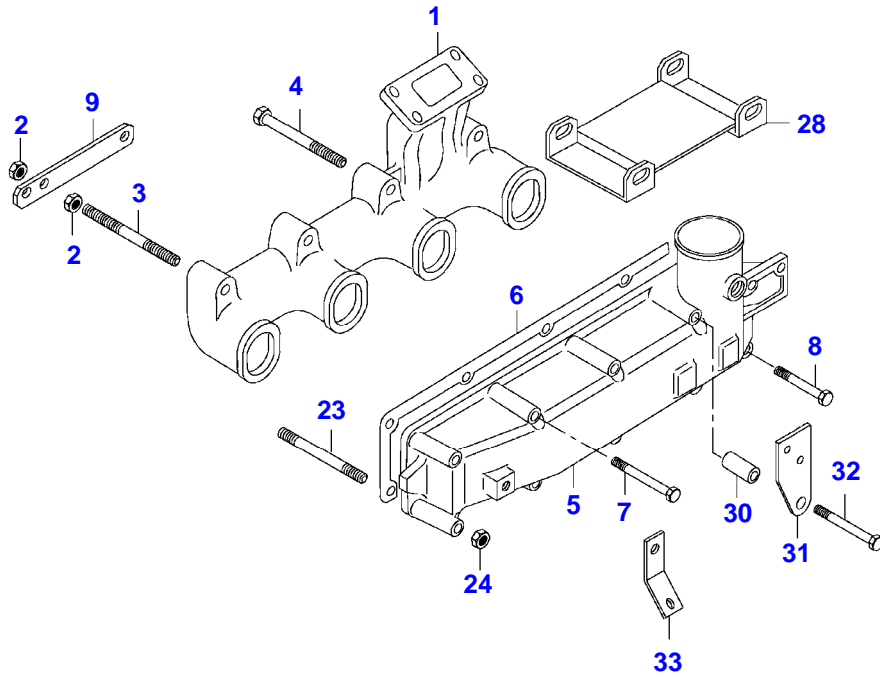

Item	Part Number	Qty	Description Comments	Technical Specification
	V33057500	1	AIR FILTER ASSEMBLY -K23221	D=225
	V33057510	1	AIR FILTER ASSEMBLY K23222-	D=225
1	NS	1	NON-SERVICEABLE PART . HOUSING	
30	VJB8905	1	LOCKNUT	M10 SFS_EN_ISO_10511
31	V35315600	1	NUT	
2	VJC1610	1	BLADE NUT	M10 DIN315 G5 ZNE
3	V836462569	1	SECONDARY AIR FILTER ELEMENT .	
4	V836462568	1	PRIMARY AIR FILTER ELEMENT .	
5	V33031600	1	TUBE	
6	VGP3933	4	HOSE CLIP	D=95 SMS2298
7	V33031900	1	CURVED RUBBER	
8	V33032100	1	CURVED RUBBER	
9	V32999400	1	TUBE	
10	VGP3942	1	HOSE CLIP	D=75 SMS2298
11	V32952300	1	CARRIER	
12	VHA6323	7	SCREW	M8 X 20 CL8.8
13	VJD0408	7	WASHER	M8
14	VJB8904	7	NUT	M8
15	V33032810	1	HOSE	L=1250
16	V33042610	1	COVER ASSEMBLY	
17	V33051700	1	COVER .	
18	V33045910	1	BOTTOM .	
19	VHN6646	4	SCREW	B 4.8 X 13 SFS-ISO_7049
20	VJC9001	4	NUT	B 4.8 SFS:EN_ISO_1478
21	V32604400	3	CUP	M6
22	VHA6313	3	SCREW	M6 X 16 ISO 8.8
23	V32667000	3	RING WASHER	M6
24	VJB1106	3	NUT	M6 SFS-EN_ISO_4032
25	V33052610	1	GASKET	
26	VJD0406	3	WASHER	6.4 X 1.6 SFS-EN_ISO_7089
27	VJB8903	3	LOCKNUT	M6 SFS_EN_ISO_7042
28	V33389600	1	SENSOR	6.5 KPA
29	VGP3919	2	HOSE CLIP	D=26-38 SMS2298

6250HI TRACTOR (HITECH SERIES)
SPIMG-008-21-40