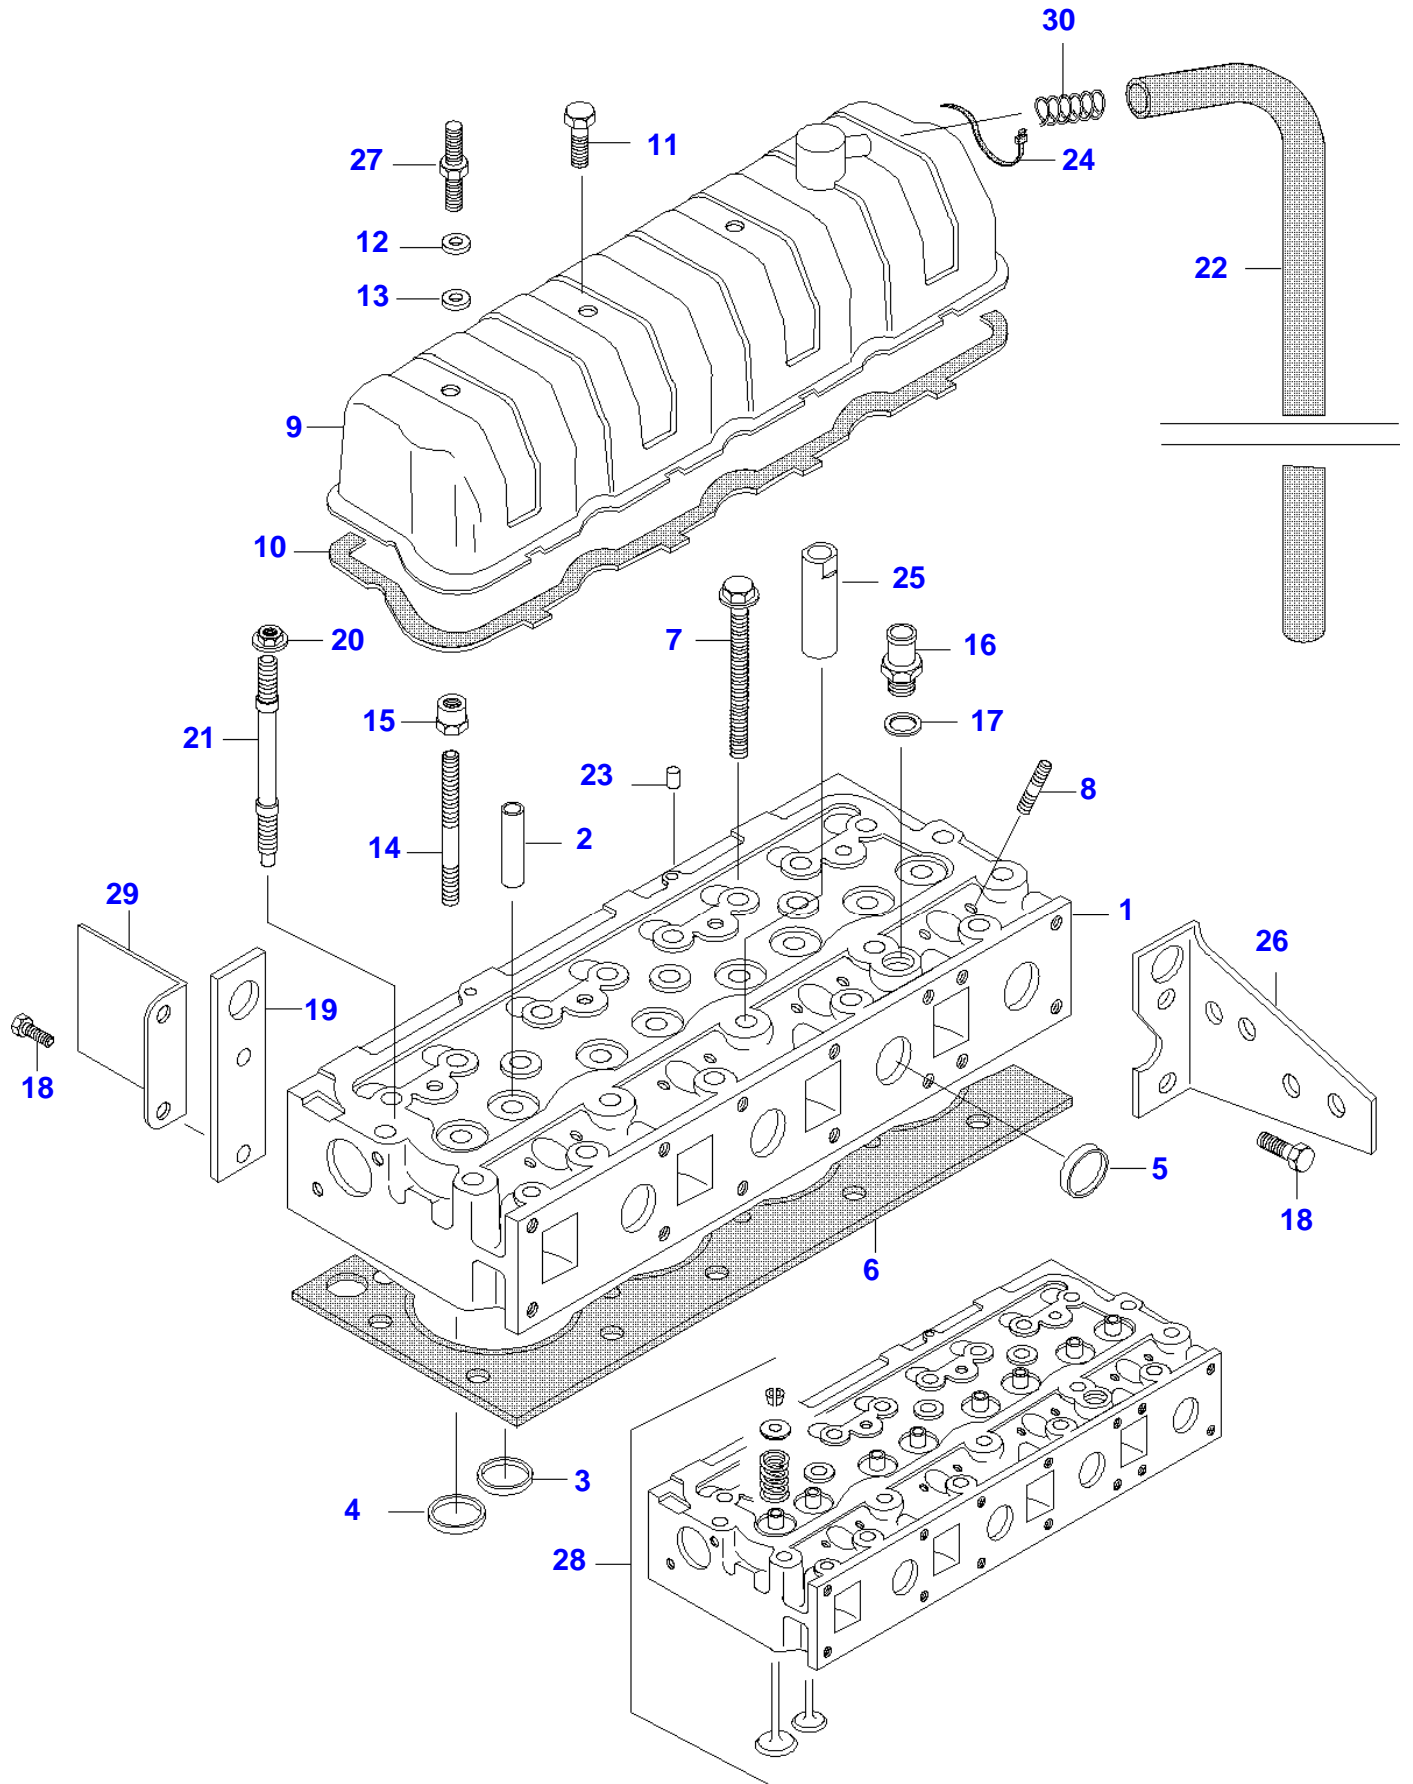

Item	Part Number	Qty	Description Comments	Technical Specification
1	V836647439	1	FLYWHEEL HOUSING	
2	V614500002	1	CRANKSHAFT SEAL S2	
3	V529702220	8	HEX CAP SCREW	
4	V581705030	6	HEX SOCKET SCREW	
5	V836007572	1	RUBBER PLUG	
6	V598359850	2	PIN	
7	V504601000	3	NUT	
8	V500951000	9	SPRING WASHER	
9	V546801800	3	STUD BOLT	
10	V836659990	1	FLYWHEEL SASCH	
	V836659502	1	FLYWHEEL VOITH -666065	
	V836759820	1	FLYWHEEL VOITH 666066-	
11	V835328783	1	STARTER RING	
12	V836659527	1	GUIDE SLEEVE	
13	V836759798	1	BRACKET	
14	V528801362	1	HEX CAP SCREW	
15	V528801760	1	HEX CAP SCREW	
16	V504800800	1	NUT	
17	V528802180	1	HEX CAP SCREW	
18	V836859311	1	PLUG	
19	V500150842	2	WASHER	
20	VHC8519	2	HEX SOCKET SCREW	M12 X 140 DIN912 8.8
21	V836755361	1	SUPPORT	
22	V529702250	8	HEX CAP SCREW	
23	V836355864	1	RING	
24	V500951200	8	SPRING WASHER	
25	V34172400	1	HOLDER	
26	VJD0408	2	WASHER	M8
27	VHA6322	2	SCREW	M8 X 16 SFS_EN_ISO_4017 8.8
28	V32604200	1	BAND	
29	ACV0799330	1	GROMMET	

6250HI TRACTOR (HITECH SERIES)
SPIMG-008-21-08