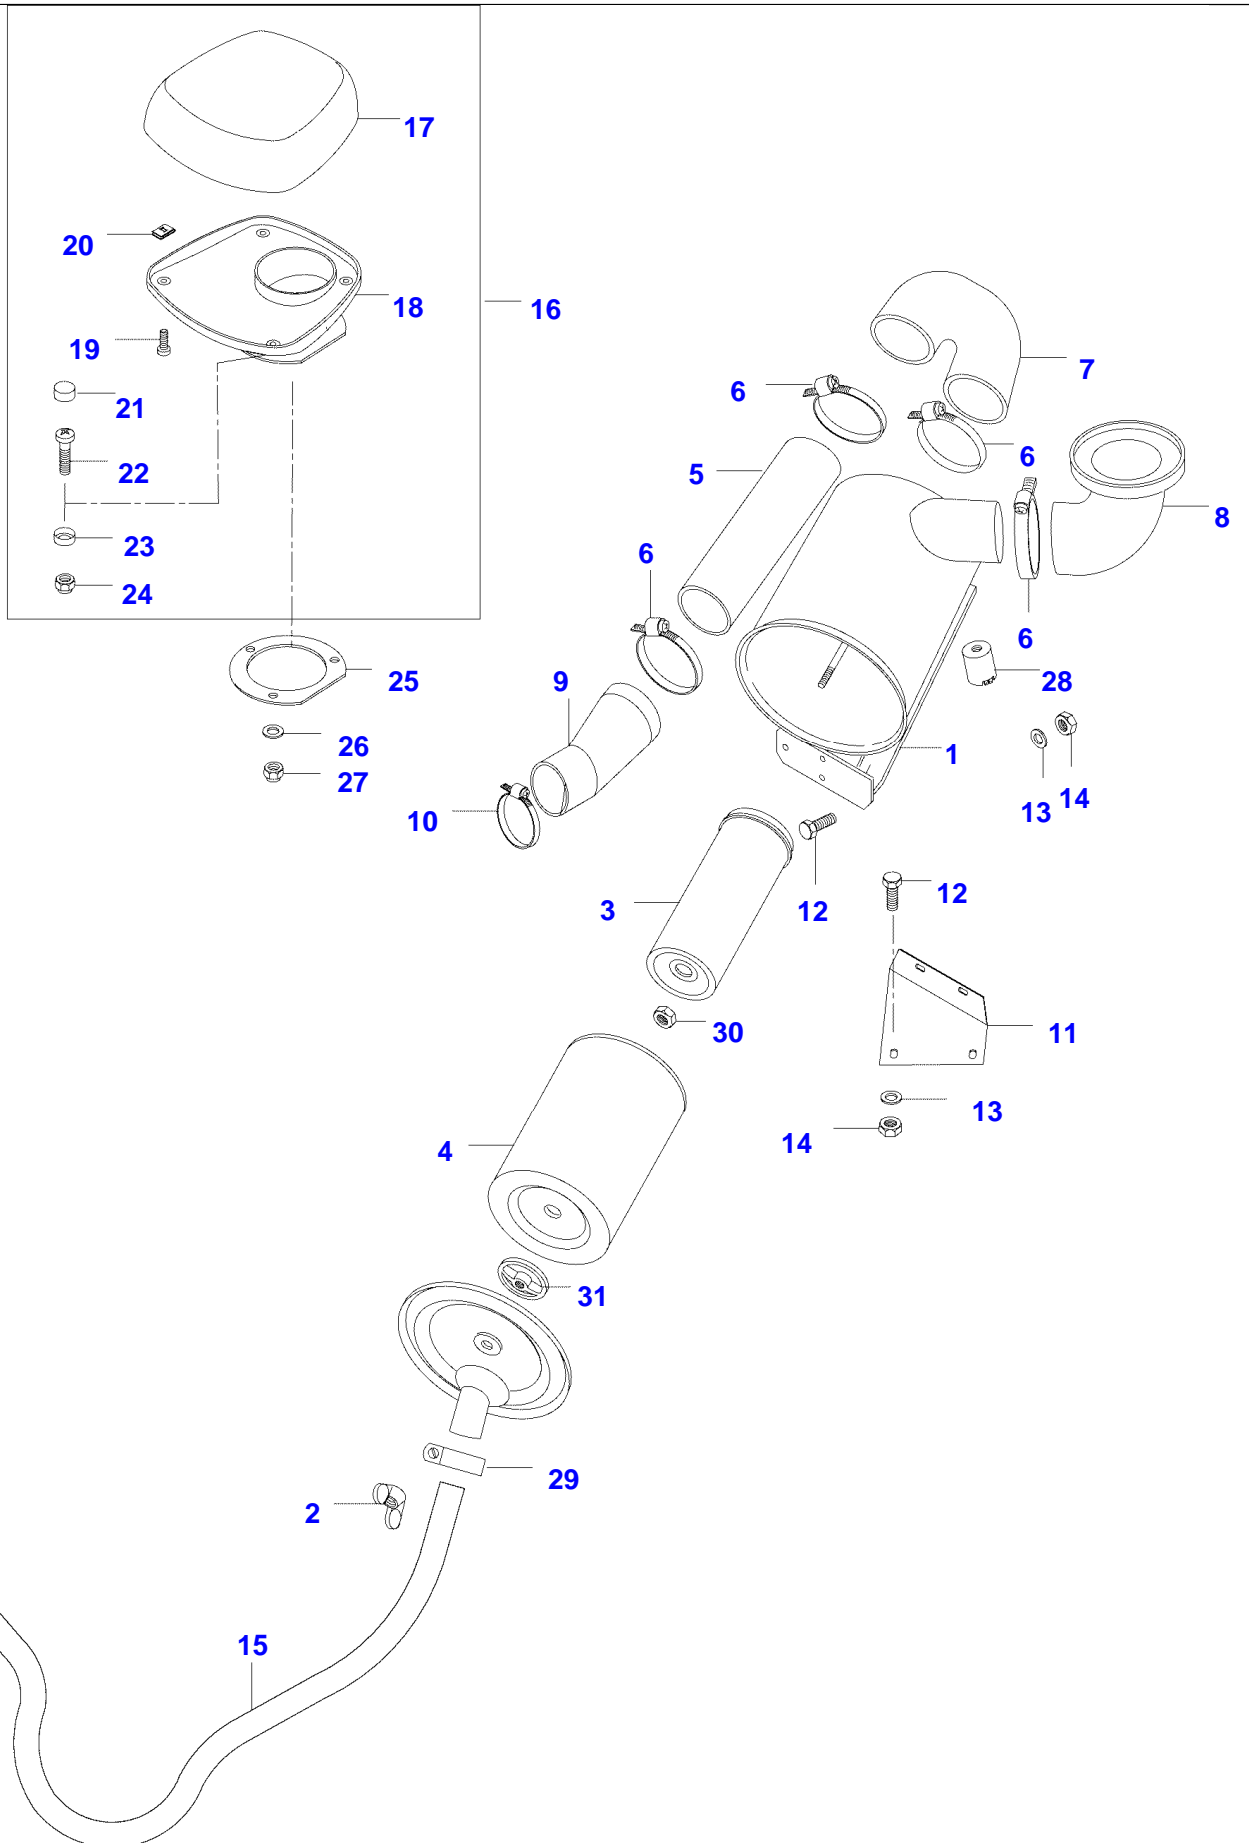

6250HI TRACTOR (HITECH SERIES)
SPIMG-008-21-36

Item	Part Number	Qty	Description Comments	Technical Specification
	V33057500	1	AIR FILTER ASSEMBLY -K23221	D=225
	V33057510	1	AIR FILTER ASSEMBLY K23222-	D=225
1	NS	1	NON-SERVICEABLE PART . HOUSING	
30	VJB8905	1	LOCKNUT	M10 SFS_EN_ISO_10511
31	V35315600	1	NUT	
2	VJC1610	1	BLADE NUT	M10 DIN315 G5 ZNE
3	V836462569	1	SECONDARY AIR FILTER ELEMENT .	
4	V836462568	1	PRIMARY AIR FILTER ELEMENT .	
5	V33031600	1	TUBE	
6	VGP3933	4	HOSE CLIP	D=95 SMS2298
7	V33031900	1	CURVED RUBBER	
8	V33032100	1	CURVED RUBBER	
9	V32999400	1	TUBE	
10	VGP3942	1	HOSE CLIP	D=75 SMS2298
11	V32952300	1	CARRIER	
12	VHA6323	7	SCREW	M8 X 20 CL8.8
13	VJD0408	7	WASHER	M8
14	VJB8904	7	NUT	M8
15	V33032810	1	HOSE	L=1250
16	V33042610	1	COVER ASSEMBLY	
17	V33051700	1	COVER .	
18	V33045910	1	BOTTOM .	
19	VHN6646	4	SCREW	B 4.8 X 13 SFS-ISO_7049
20	VJC9001	4	NUT	B 4.8 SFS:EN_ISO_1478
21	V32604400	3	CUP	M6
22	VHA6313	3	SCREW	M6 X 16 ISO 8.8
23	V32667000	3	RING WASHER	M6
24	VJB1106	3	NUT	M6 SFS-EN_ISO_4032
25	V33052610	1	GASKET	
26	VJD0406	3	WASHER	6.4 X 1.6 SFS-EN_ISO_7089
27	VJB8903	3	LOCKNUT	M6 SFS_EN_ISO_7042
28	V33389600	1	SENSOR	6.5 KPA
29	VGP3919	2	HOSE CLIP	D=26-38 SMS2298