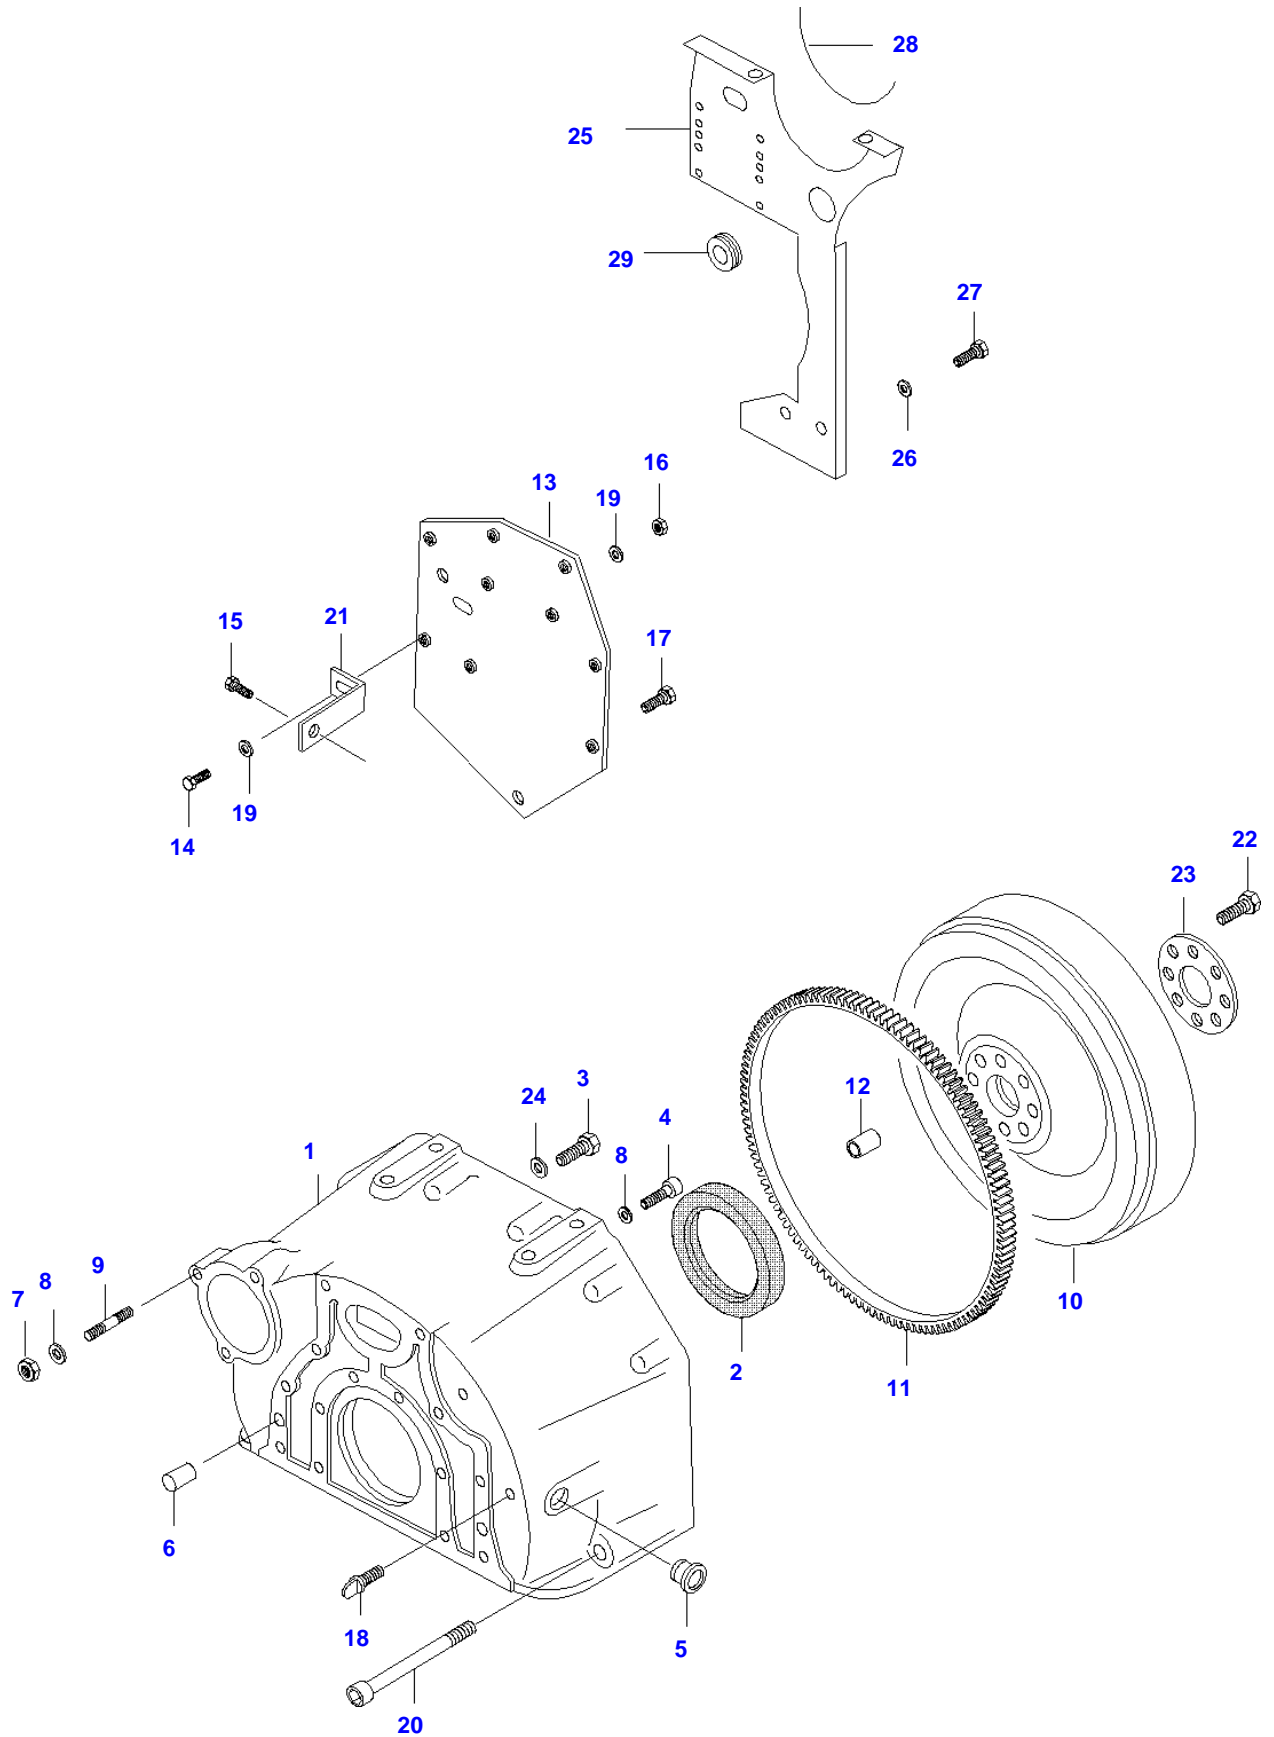

Item	Part Number	Qty	Description Comments	Technical Specification
1	V836766377	1	CYLINDER BLOCK	
2	V836866069	1	CAMSHAFT BEARING BUSHING	
3	NS	4	NON-SERVICEABLE PART	
4	V836214478	8	BEARING COVER GUIDE SLEEVE	
5	NS	1	NON-SERVICEABLE PART	
6	V836214478	2	BEARING COVER GUIDE SLEEVE	
7	V835329030	10	HEX CAP SCREW	
8	V836666990	4	LINER	
	V836647933		LINER FLANGE S=9.08	FLANGE HEIGHT + 0.05 MM
	V836647934		LINER FLANGE S=9.13	FLANGE HEIGHT + 0.10 MM
	V836647935		LINER FLANGE S=9.23	FLANGE HEIGHT + 0.15 MM
9	V836647502	8	CYLINDER LINER O-RING S2	
10	V836647503	4	CYLINDER LINER O-RING S2	
11	V640016016	4	CUP PLUG	
12	V836529872	1	PLUG	
13	V640016018	1	CUP PLUG	
14	V640325110	2	SCREW PLUG	
15	V615571014	2	SEALING WASHER S2	
16	V887283760	1	PRESSURE SWITCH REF. 3	
17	V836647927	1	RETAINING PLATE LEFT	
	V836647926	1	RETAINING PLATE RIGHT	
18	V836755844	2	SUPPORT	
19	V615881216	1	SEALING WASHER S2	
20	V640045112	5	PLUG	
21	V640325018	2	PLUG	
22	V615881822	2	SEALING WASHER	
23	V836019756	1	PLUG	
24	V836129747	1	OIL DIPSTICK GUIDE PIPE -R13715(M)	
38	V836666910	1	OIL DIPSTICK GUIDE PIPE R13716-(M)	
25	V862640001	1	REMANUFACTURED SHORT BLOCK ENGINE	
26	V615881824	1	SEALING WASHER S2	
29	V836119079	1	PLUG	
30	V615881620	1	SEALING WASHER	
31	V640016040	1	CUP PLUG	
35	V836664377	1	DRAIN VALVE	
36	V836119837	1	HOSE COUPLER	
37	V640016020	1	CUP PLUG	
	V836740280	1	ENGINE GASKET KIT S1	
	V836740281	1	ENGINE GASKET KIT S1+S2	

6250HI TRACTOR (HITECH SERIES)
SPIMG-008-21-06