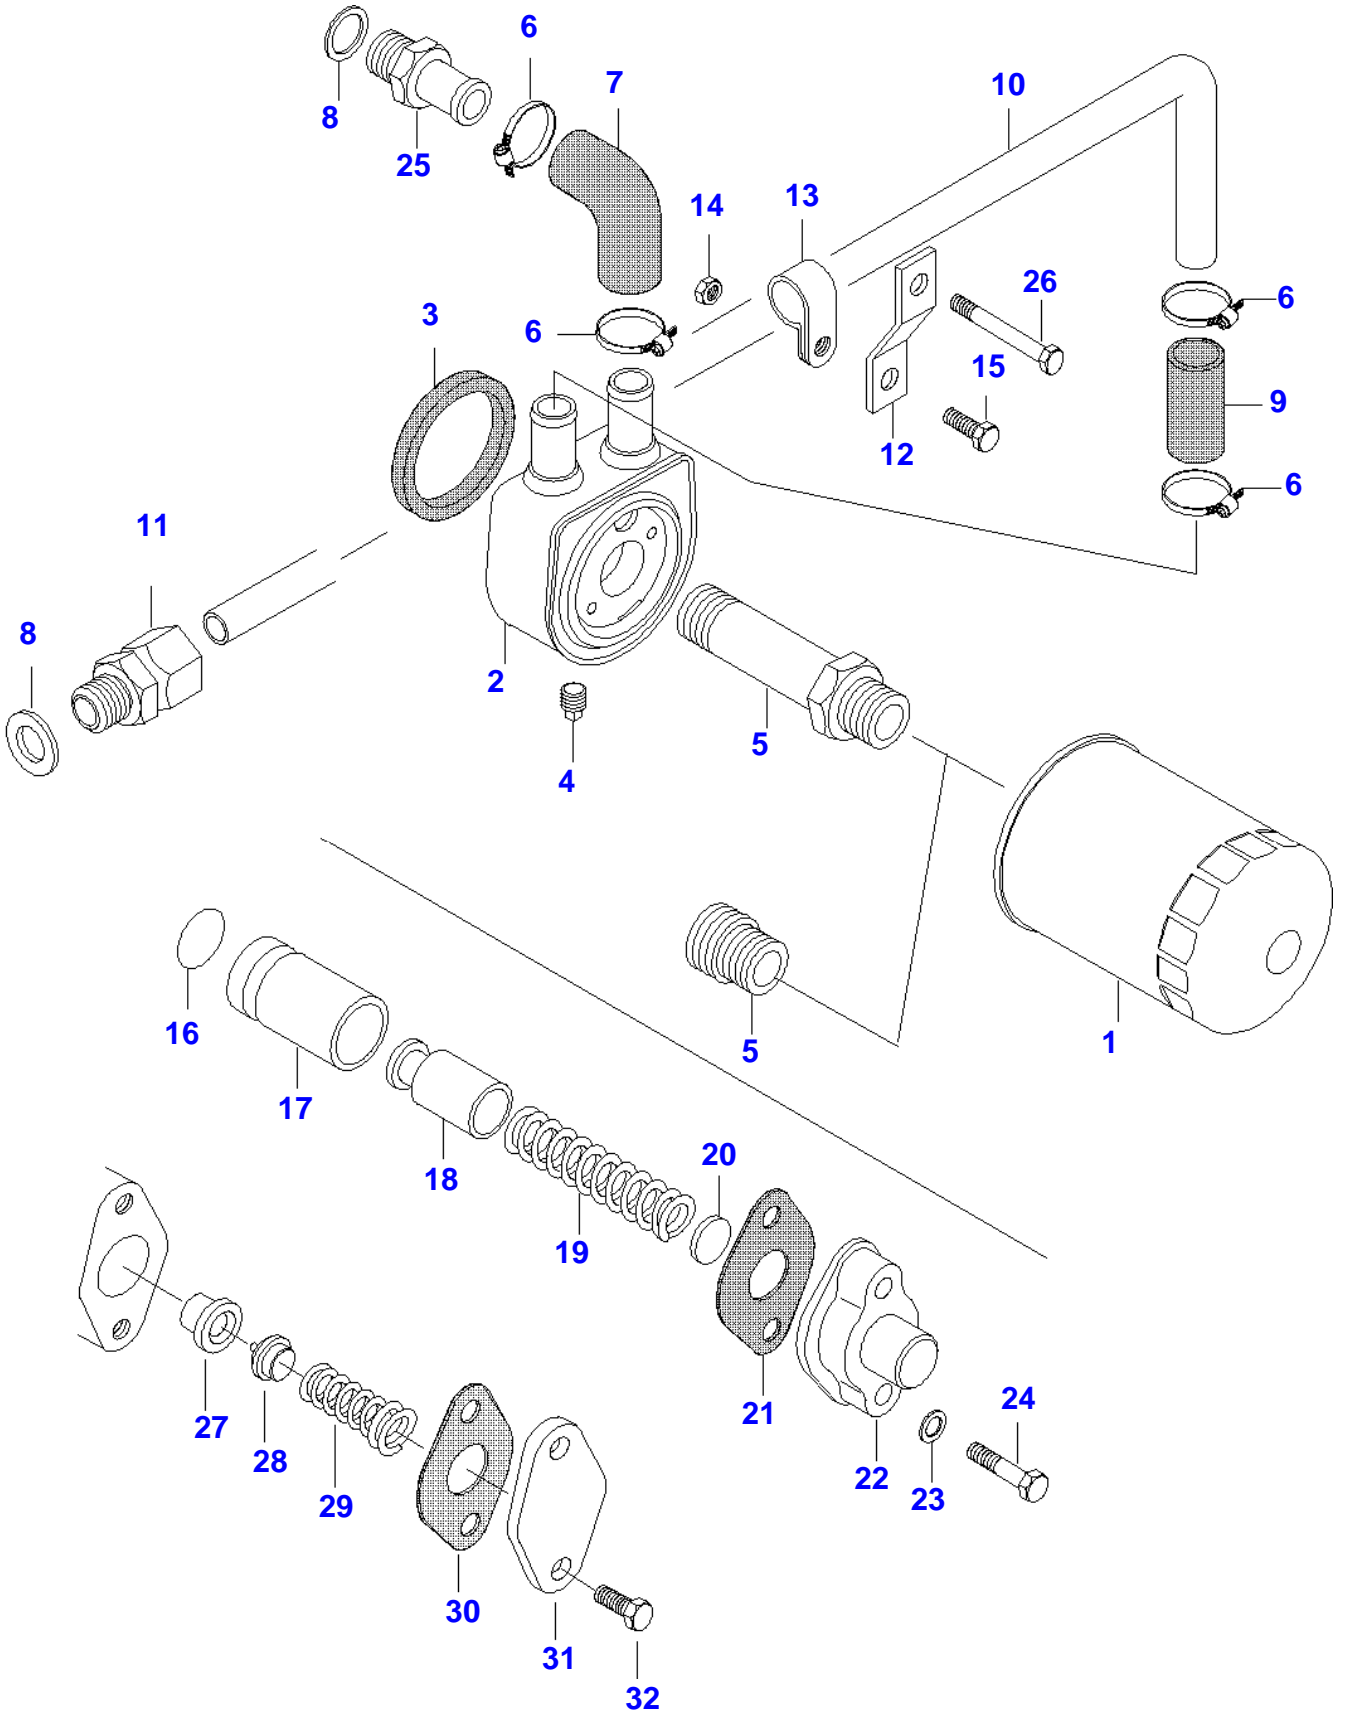

6250HI TRACTOR (HITECH SERIES)
SPIMG-008-21-24

Item	Part Number	Qty	Description Comments
1	V836162572	1	ENGINE OIL FILTER
5	V836647404	1	UNION
	V835340042	1	OIL PRESSURE CONTROL VALVE -J7600(M)
16	V614601524	1	O-RING
			S2
17	V836117834	1	CYLINDER
			.
18	V836338850	1	OIL PRESSURE CONTROL VALVE
			.
19	V836117836	1	SPRING
			.
20	V836020290	1	INJECTOR SHIM
			.
21	V836322190	1	GASKET
			S2
22	V836129849	1	COVER
23	V500950800	2	SPRING WASHER
24	V528801420	2	HEX CAP SCREW
	V836662129	1	OIL PRESSURE CONTROL VALVE J7601-(M)
27	V836659521	1	VALVE SEAT
			.
28	V836659522	1	VALVE CONE
			.
29	V836659523	1	SPRING
			.
30	V836322190	1	GASKET
			S2
31	V836659524	1	COVER
			.
32	V528801380	2	HEX CAP SCREW
			M8 X 20