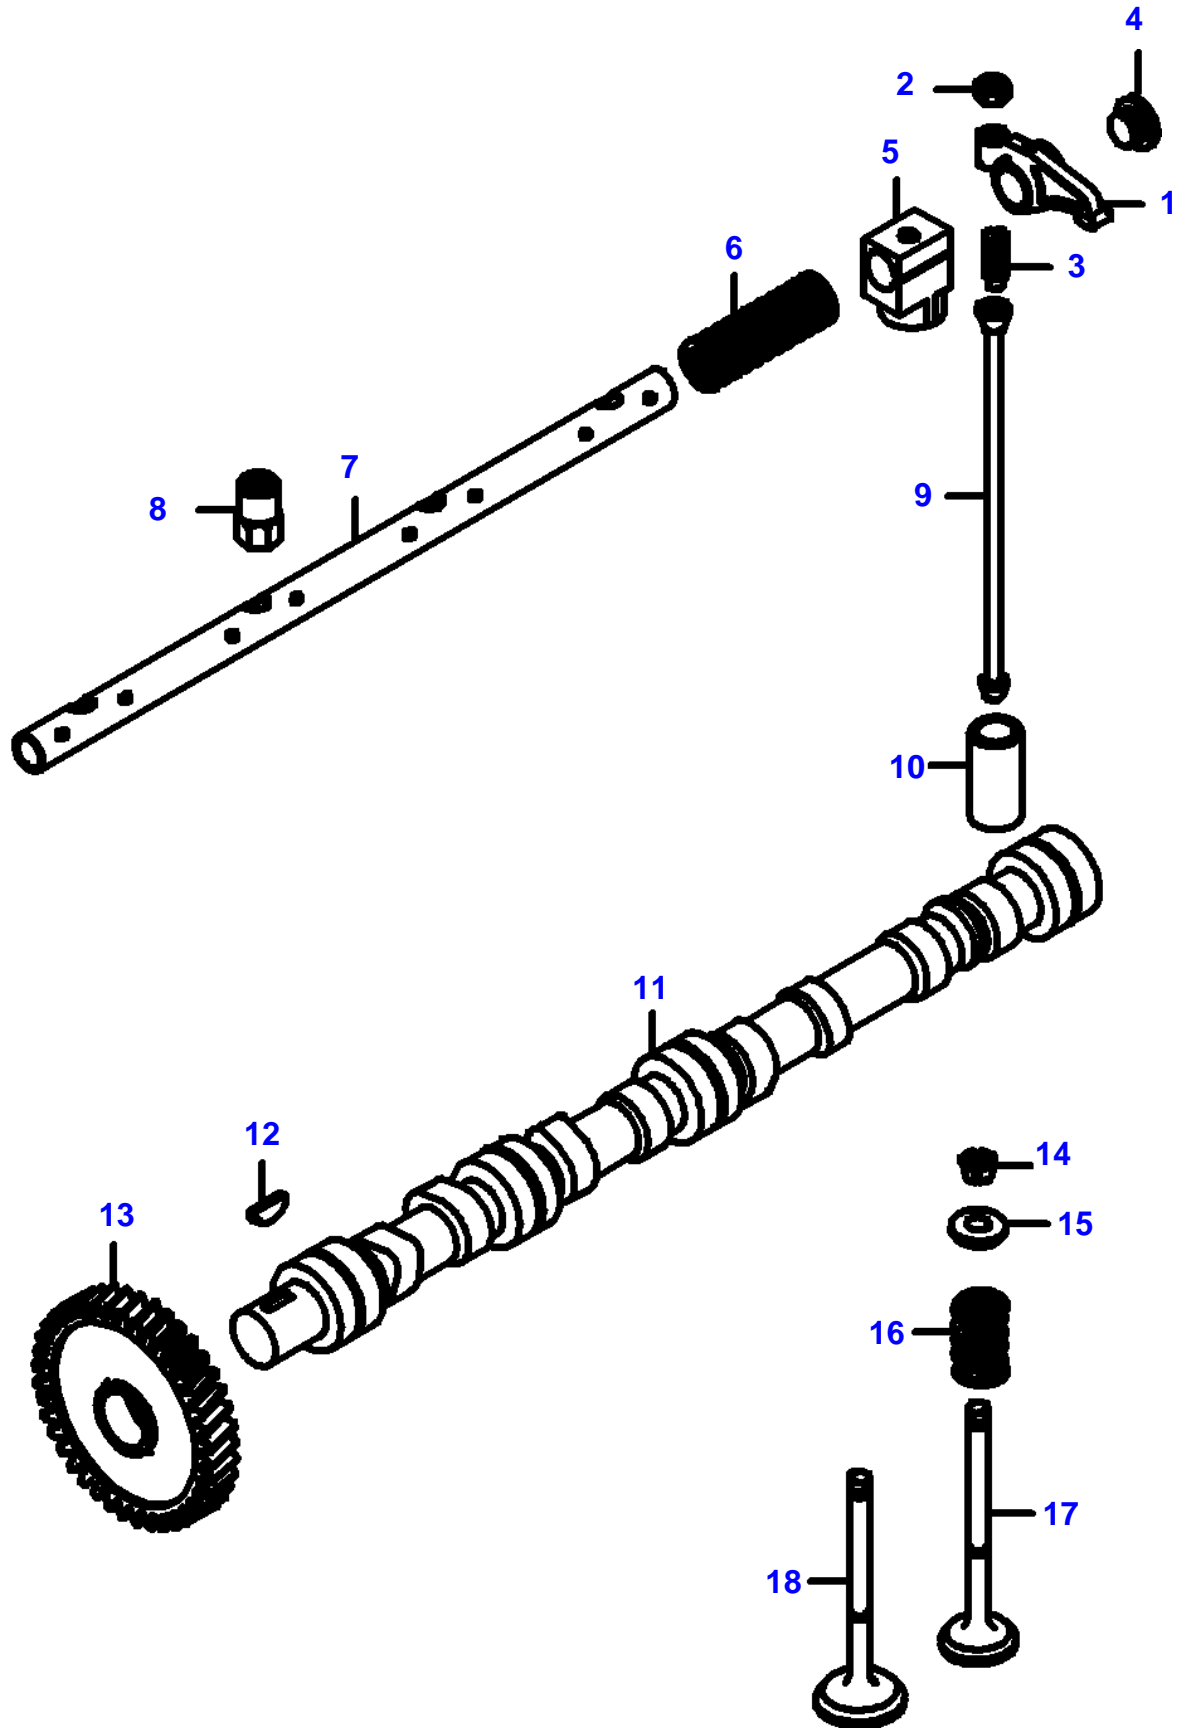

Item	Part Number	Qty	Description Comments
1	V836755383	1	CYLINDER
2	V836647601	8	GUIDE
3	V836647600	4	VALVE SEAT
5	V836647942	8	EXHAUST CUP PLUG
6	V837070291	1	CYLINDER HEAD GASKET S1
7	V836859104	19	HEXAGON FLANGE BOLT
8	V546901435	8	STUD BOLT
9	V836746361	1	VALVE ROCKER COVER
10	V836746362	1	VALVE ROCKER COVER GASKET S1
11	V528801780	3	HEX CAP SCREW
12	V836119855	4	WASHER
13	V836012841	4	RUBBER BUSHING S1
14	V546801900	4	STUD BOLT
15	V836655406	4	SLEEVE NUT
16	V836119837	1	HOSE COUPLER
17	V615881822	1	SEALING WASHER S1
18	V528801800	4	HEX CAP SCREW M10
19	V836855349	2	LIFT EYE
20	V836859110	3	NUT
21	V836859109	3	STUD BOLT
22	V836647814	1	RUBBER HOSE
23	V595959140	2	PIN
24	V835329746	1	CABLE TIE
25	V836647835	1	LIFTING EYE EXTENSION
27	V836659175	1	STUD BOLT
28	V836740854	1	CYLINDER HEAD
29	V836666199	1	HEAT SHIELD
30	V836659103	1	SPRING

6250HI TRACTOR (HITECH SERIES)
SPIMG-008-21-12