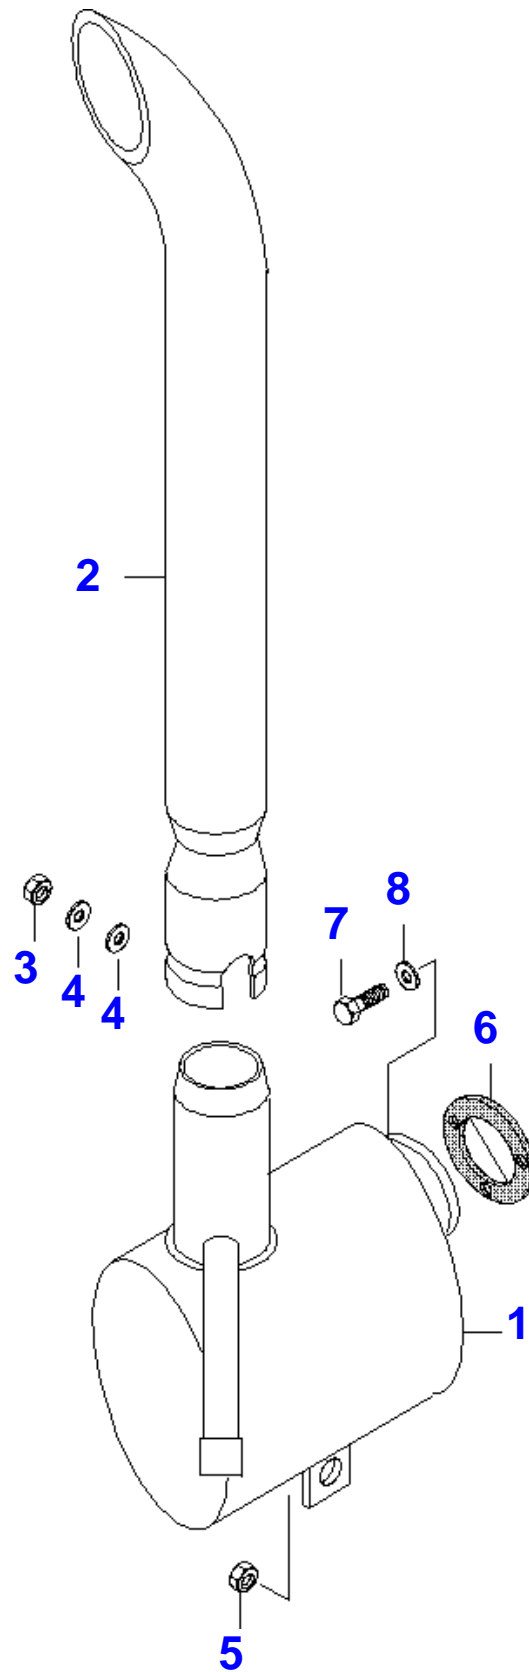

Item	Part Number	Qty	Description Comments
N19960-(M)			
1	V836747524	1	EXHAUST MANIFOLD
2	V529801950	5	HEX CAP SCREW M10 X 100
3	V546801960	3	STUD BOLT M10 X 110
4	V504601000	3	NUT M10
6	V529801490	6	HEX CAP SCREW M8 X 70
7	V546801510	1	STUD BOLT M8 X 80
8	V504800800	1	NUT M8
9	V836666759	1	SOLENOID
10	V581805070	2	HEX SOCKET SCREW M10 X 50
11	V836766130	1	AIR PIPE
12	V836666074	2	GASKET S1
13	V836666073	1	INTAKE AIR PREHEATER 12V/1.2KW
14	V836766752	1	BRACKET
15	V836766129	1	INTAKE MANIFOLD
16	V836747595	1	INTAKE MANIFOLD GASKET S1
17	V529801500	3	HEX CAP SCREW M8 X 75
18	V615881014	1	SEALING WASHER S1
19	V640305010	1	PLUG
20	V528801380	1	HEX CAP SCREW M8 X 20
21	V528800760	2	HEX CAP SCREW M5 X 16
22	V500150532	2	WASHER
23	V836446243	2	SUPPORT
24	V836655735	1	HEAT SHIELD
25	V836855627	1	BREATHER PIPE
26	V602060610	1	RETAINER CLAMP
27	V602060612	1	RETAINER CLAMP
28	V528801360	1	HEX CAP SCREW M8 X 16
29	V836866713	1	WIRE
30	V836767085	1	GROUND WIRE
31	V836766272	1	ENGINE WIRE HARNESS
32	V836662501	1	FUSE

6250HI TRACTOR (HITECH SERIES)
SPIMG-008-21-46