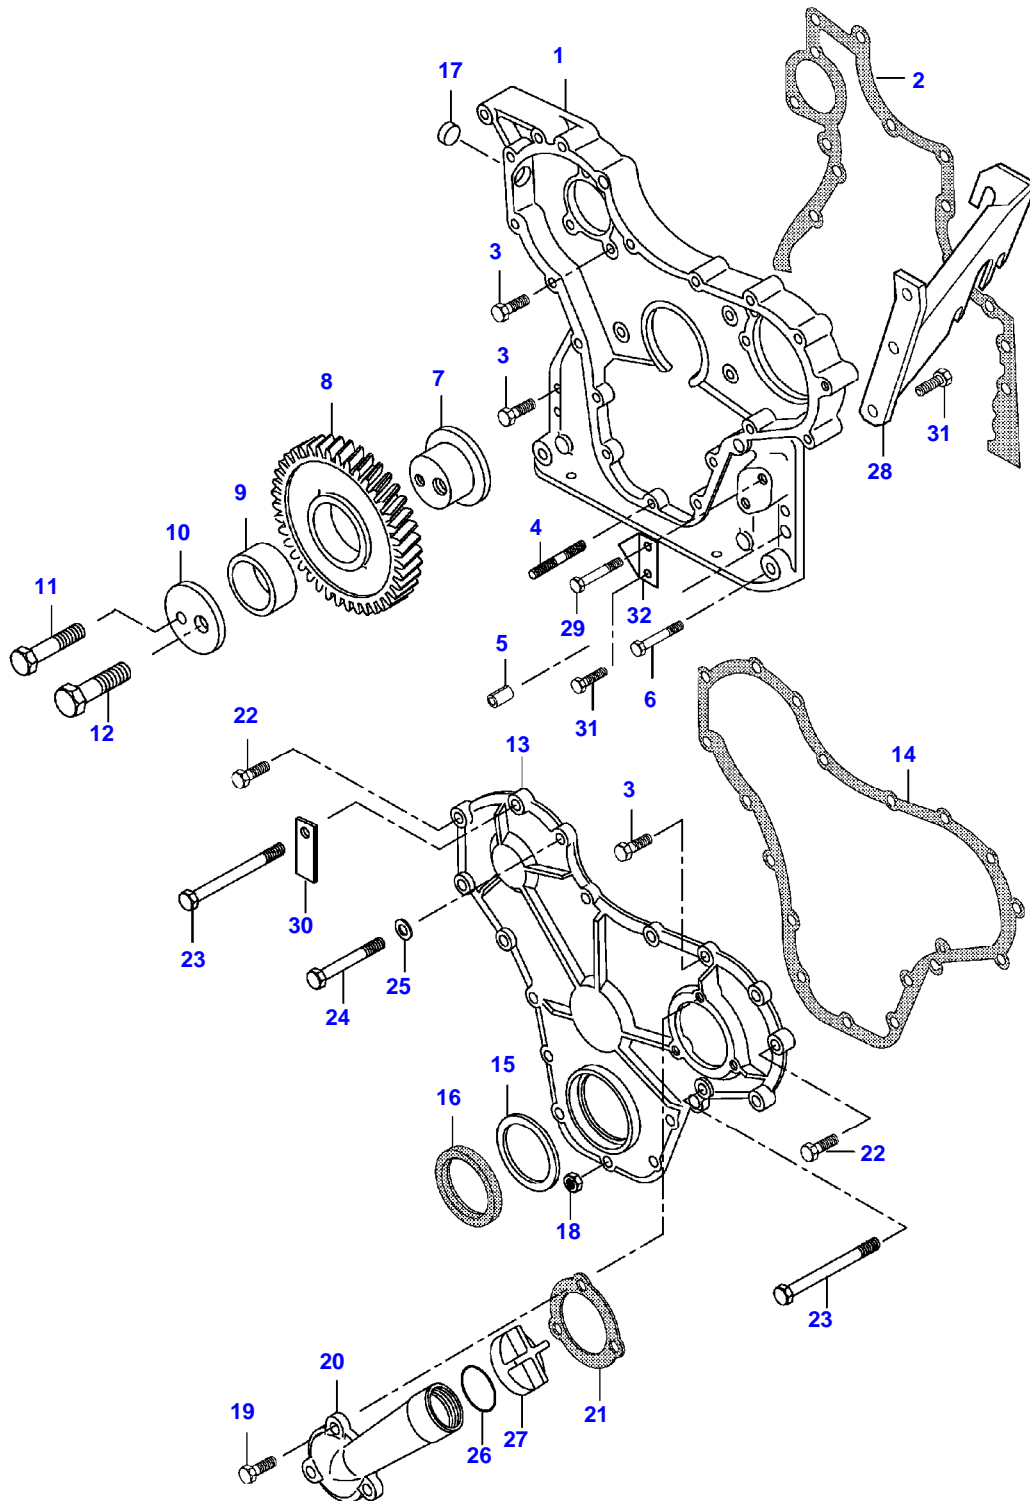

6250HI TRACTOR (HITECH SERIES)
SPIMG-008-21-20

Item	Part Number	Qty	Description Comments	Technical Specification
1	V836647865	1	TIMING GEAR CASE -N19959(M)	
	V836666400	1	TIMING GEAR CASE N19960-S9538(M)	
	V836667947	1	TIMING GEAR CASE S9539-(M)	
2	V836647419	1	GASKET S2	
	VUK0182	1	GASKET SEALPASTE S9539-(M)	250ML
3	V528801400	11	HEX CAP SCREW	
4	V546801380	4	STUD BOLT	
5	V598359850	4	PIN	
6	V529801440	2	HEX CAP SCREW	
7	V836129709	1	SHAFT	
8	V836129863	1	IDLER GEAR	
9	V836129844	1	BEARING BUSH	
10	V836129845	1	FLANGE	
11	V528801860	1	HEX CAP SCREW	
12	V529902680	1	HEX CAP SCREW	
13	V836647572	1	GEAR HOUSING FRONT COVER	
14	V836129942	1	GASKET S2	
	VUK0182	1	GASKET SEALPASTE S9539-(M)	250ML
15	V836129782	1	COVER	
16	V614105880	1	OIL SEAL S2	
17	V640016016	1	CUP PLUG	
18	V504800800	5	NUT	
19	V528801380	3	HEX CAP SCREW	
20	V836746921	1	PIPE	
21	V836129946	1	GASKET S2	
22	V528801420	4	HEX CAP SCREW	
23	V529801500	2	HEX CAP SCREW	
24	V529801470	3	HEX CAP SCREW	
25	V836120989	1	WASHER	
26	V614604740	1	O-RING S2	
27	V836338733	1	OIL FILLER CAP	
28	V836659804	1	THROTTLE SENSOR BRACKET -K14472(M)	
	V836664528	1	THROTTLE SENSOR BRACKET K14473-(M)	
29	V529801450	1	HEX CAP SCREW	
30	V836083428	1	CABLE TIE	
31	V528801362	3	HEX CAP SCREW	
32	V836747675	1	TIMING MARK INDICATOR N19960-(M)