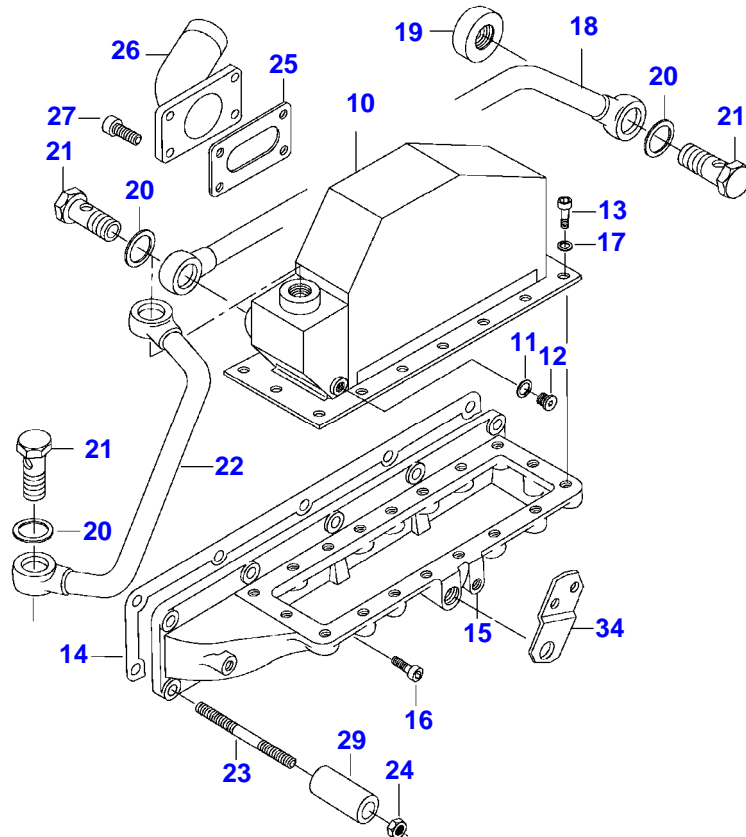

Item	Part Number	Qty	Description Comments	Technical Specification
	V33057500	1	AIR FILTER ASSEMBLY -K23221	D=225
	V33057510	1	AIR FILTER ASSEMBLY K23222-	D=225
1	NS	1	NON-SERVICEABLE PART . HOUSING	
30	VJB8905	1	LOCKNUT	M10 SFS_EN_ISO_10511
31	V35315600	1	NUT	
2	VJC1610	1	BLADE NUT	M10 DIN315 G5 ZNE
3	V836462569	1	SECONDARY AIR FILTER ELEMENT .	
4	V836462568	1	PRIMARY AIR FILTER ELEMENT .	
5	V33031600	1	TUBE	
6	VGP3933	4	HOSE CLIP	D=95 SMS2298
7	V33031900	1	CURVED RUBBER	
8	V33032100	1	CURVED RUBBER	
9	V32999400	1	TUBE	
10	VGP3942	1	HOSE CLIP	D=75 SMS2298
11	V32952300	1	CARRIER	
12	VHA6323	7	SCREW	M8 X 20 CL8.8
13	VJD0408	7	WASHER	M8
14	VJB8904	7	NUT	M8
15	V33032810	1	HOSE	L=1250
16	V33042610	1	COVER ASSEMBLY	
17	V33051700	1	COVER .	
18	V33045910	1	BOTTOM .	
19	VHN6646	4	SCREW	B 4.8 X 13 SFS-ISO_7049
20	VJC9001	4	NUT	B 4.8 SFS:EN_ISO_1478
21	V32604400	3	CUP	M6
22	VHA6313	3	SCREW	M6 X 16 ISO 8.8
23	V32667000	3	RING WASHER	M6
24	VJB1106	3	NUT	M6 SFS-EN_ISO_4032
25	V33052610	1	GASKET	
26	VJD0406	3	WASHER	6.4 X 1.6 SFS-EN_ISO_7089
27	VJB8903	3	LOCKNUT	M6 SFS_EN_ISO_7042
28	V33389600	1	SENSOR	6.5 KPA
29	VGP3919	2	HOSE CLIP	D=26-38 SMS2298

6250HI TRACTOR (HITECH SERIES)
SPIMG-008-21-40